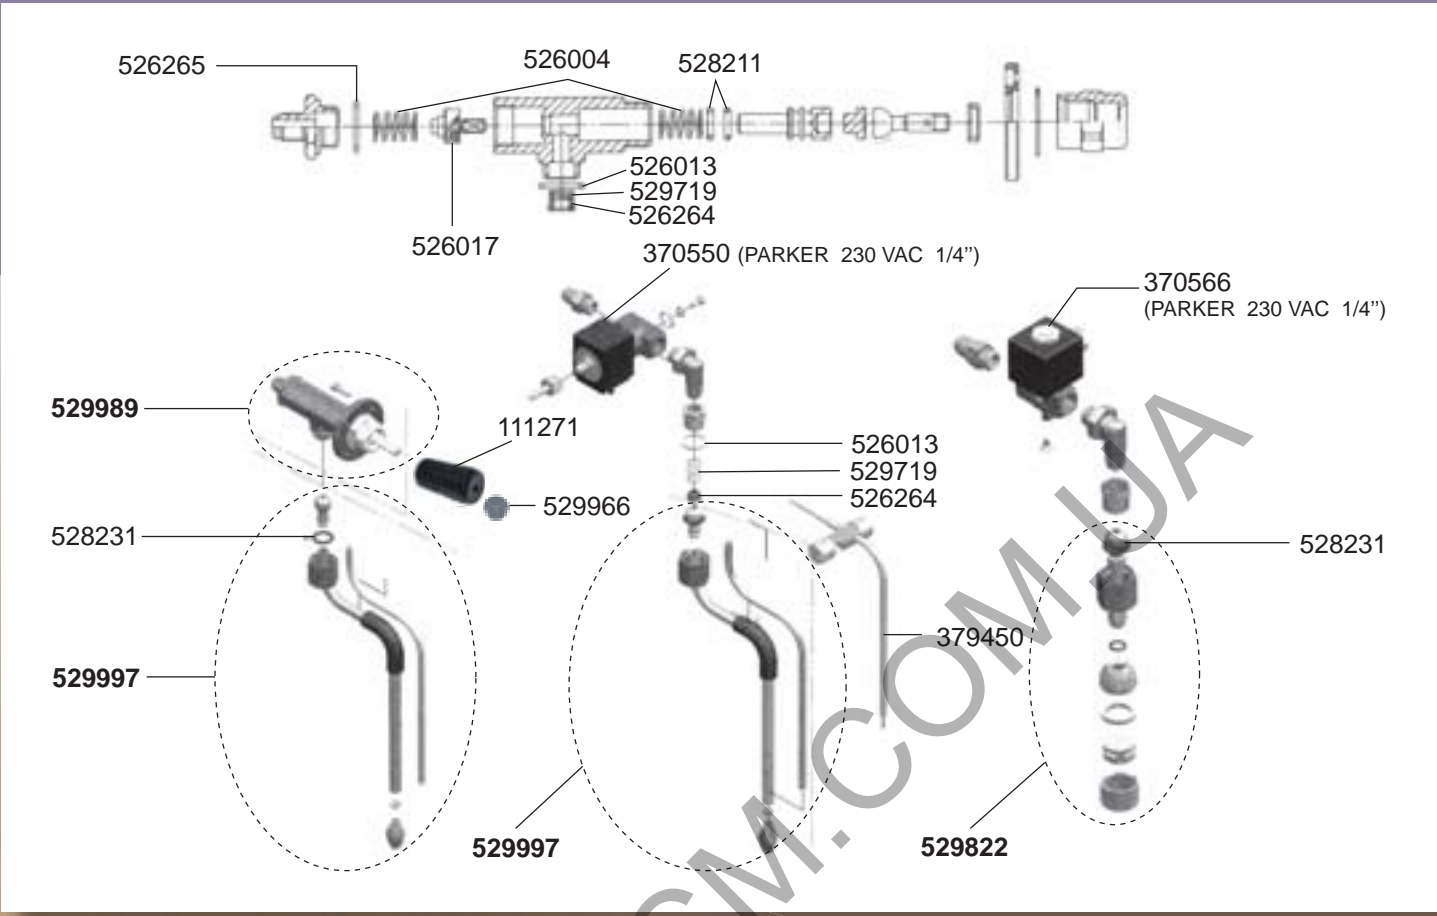

STEAM/WATER TAPS DIAMANT