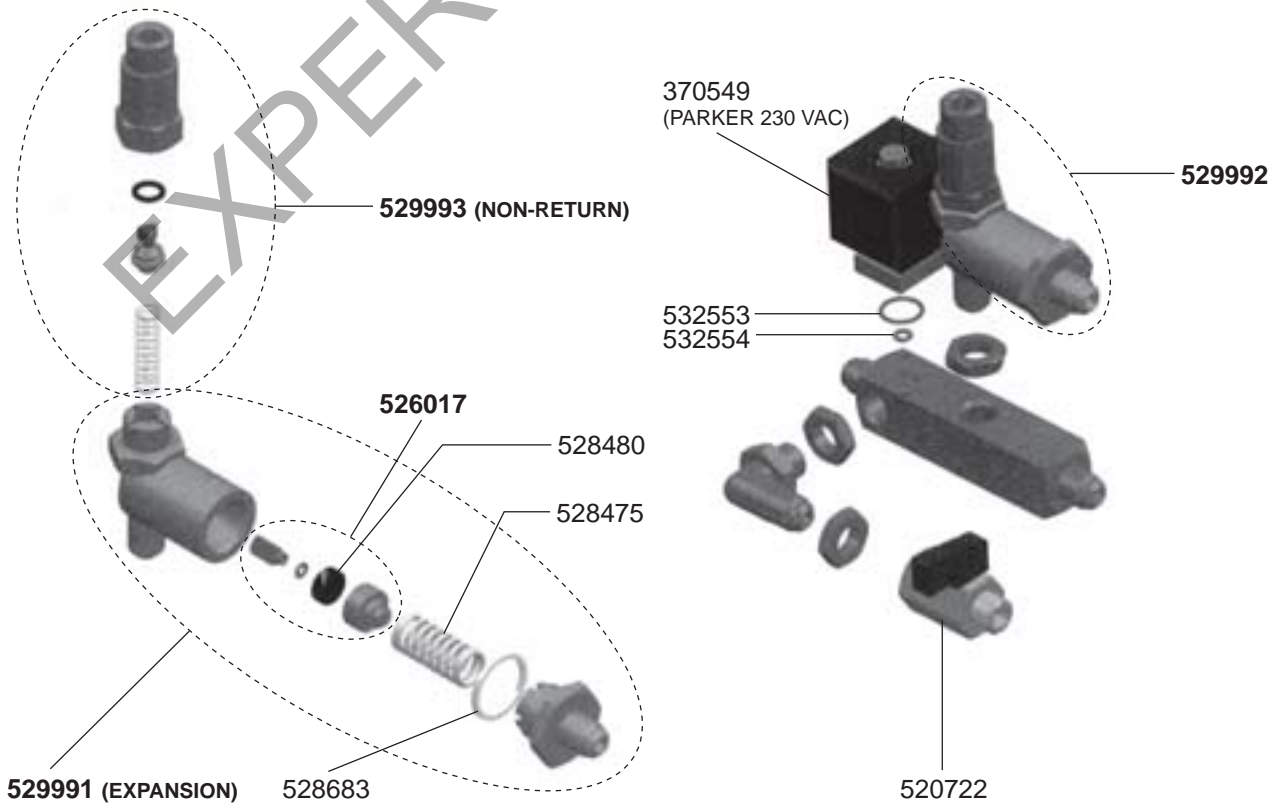

VALVES ELEGANCE/MARKUS/G10/MEGACREM/ELEN