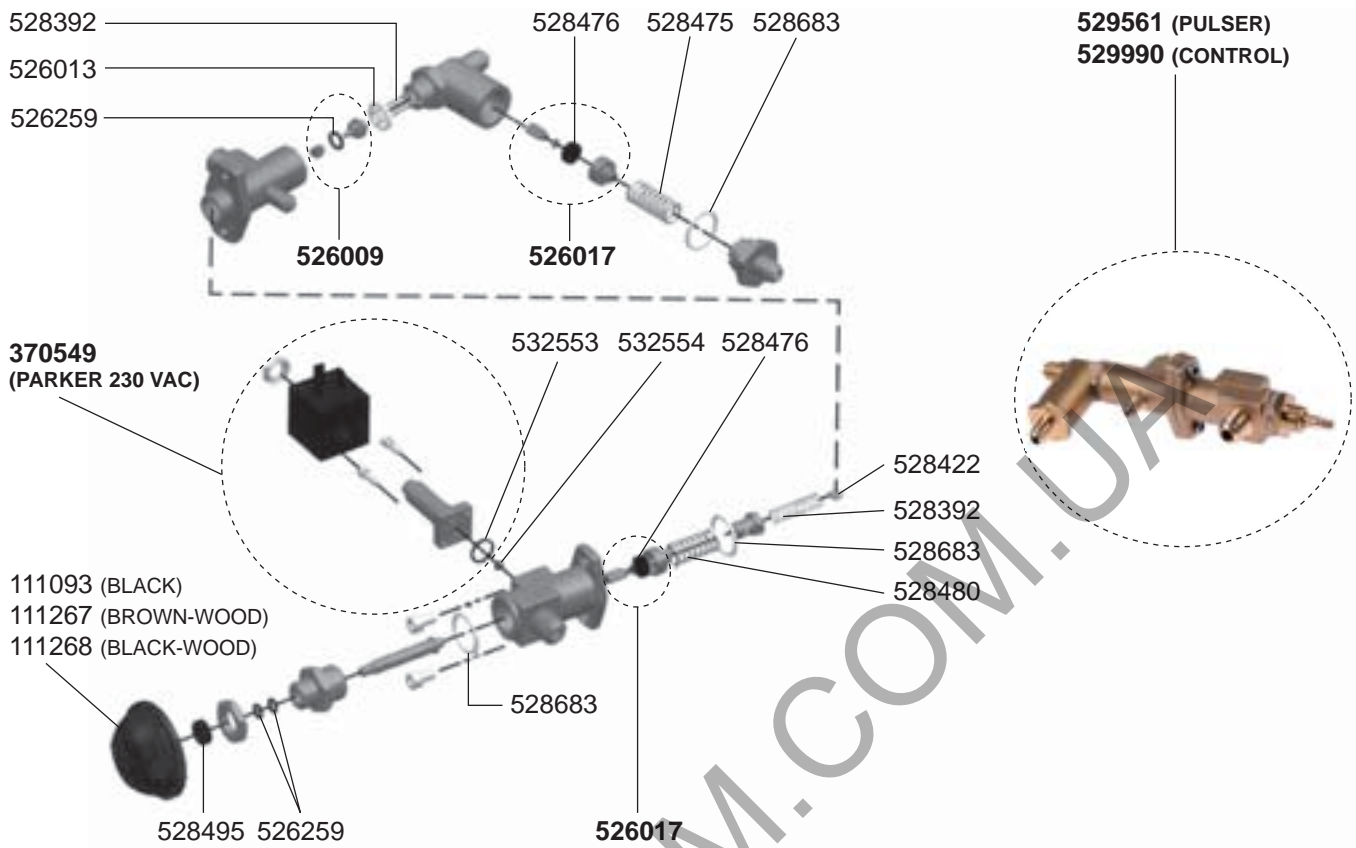

VALVES ELEGANCE/MARKUS

VALVES ELEGANCE/MARKUS/G10/MEGACREM/ELEN

VALVES MONROC/DIAMANT

VALVES ELEGANCE MINI/MARKUS MINI/OFFICE

LEVEL INDICATOR

BOILER/MANOMETERS/DRIP TRAYS VARIOUS

MARKUS/ELEGANCE/MEGACREM

EXPOBAR-CREM – ESPRESSO MACHINES