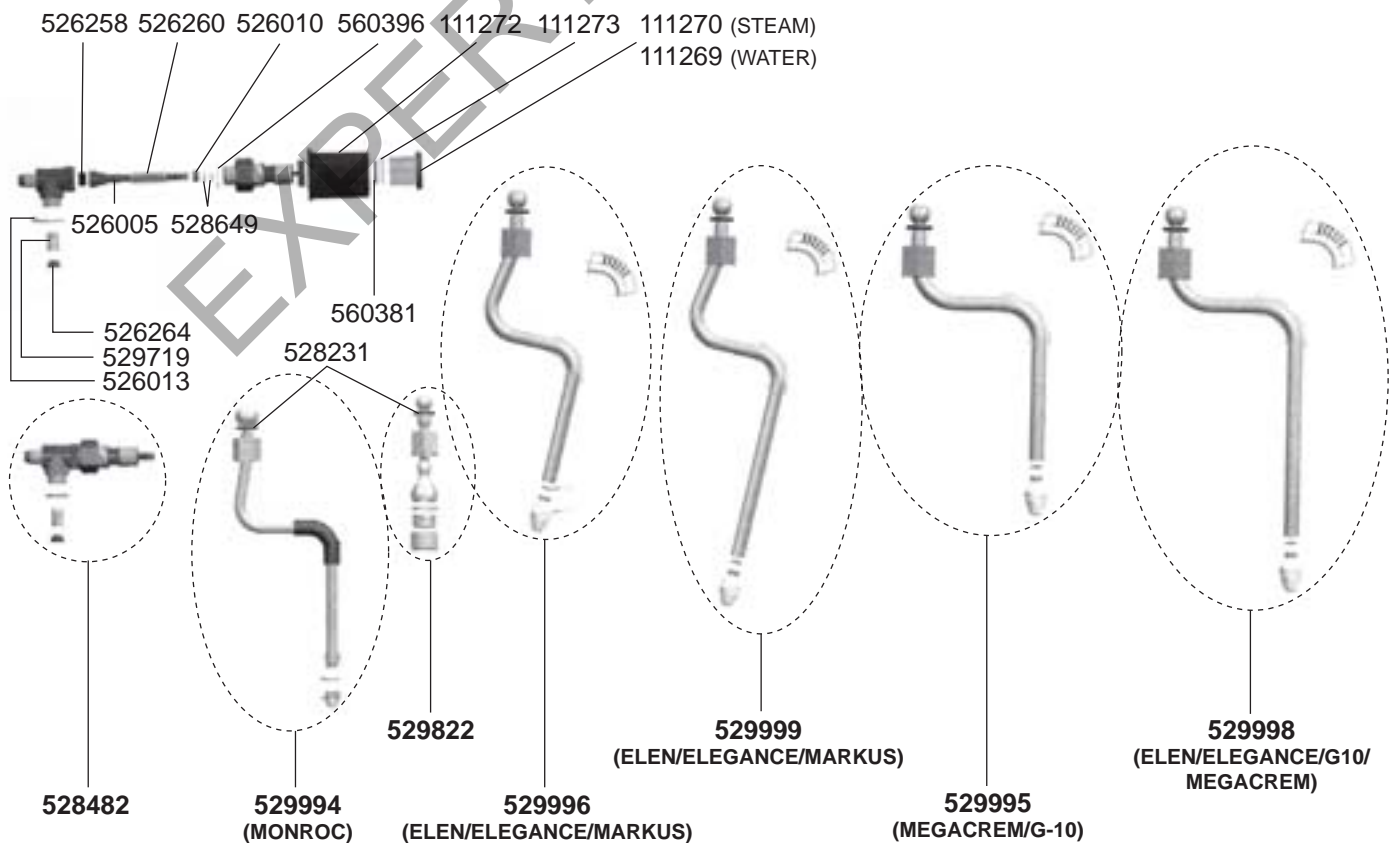

EXPOBAR-CREM – ESPRESSO MACHINES

1
ESPRESSO MACHINES

SOLENOID GROUP

MANUAL GROUP

FILTER HOLDERS

STEAM/WATER ELEGANCE/MARKUS/MONROC/G10/MEGACREM/ELEN

STEAM/WATER TAPS DIAMANT

STEAM/WATER TAPS OFFICE/OFFICE LEVA

VALVES ELEGANCE/MARKUS

VALVES ELEGANCE/MARKUS/G10/MEGACREM/ELEN

VALVES MONROC/DIAMANT

VALVES ELEGANCE MINI/MARKUS MINI/OFFICE

LEVEL INDICATOR

BOILER/MANOMETERS/DRIP TRAYS VARIOUS

MARKUS/ELEGANCE/MEGACREM

EXPOBAR-CREM – ESPRESSO MACHINES

1
ESPRESSO MACHINES

ELECTRICAL COMPONENTS ELEGANCE/MARKUS

 529932 (GICAR REF. 9.5.28.66G00)	 529934 (GICAR REF. 9.5.28.68G00)	 529963 (BRONZE)	 529964 (RED)	 529965 (CARBON)	 400652 (GICAR REF. 9.5.28.28G00)
 400655 (GICAR REF. 9.5.28.30G00NEW)	 529947 (WOOD) (GICAR REF. 9.5.28.28G00)	 529931 (WOOD) (GICAR REF. 9.5.28.30G00NEW)	 400653 (GICAR REF. 9.5.27.60)	 529944 (BLACK)	 529943 (WOOD)
 529945 (BLACK)	 400657	 402705 (MARKUS) (BLACK)	 402706 (MARKUS) (WOOD)	 529962 (MARKUS) (BLUE)	 529961 (MARKUS) (WOOD)
 529951 (LUX/GICAR REF. 9.5.25.50G01)	 529950 (XLC/GICAR REF. 9.5.32.01G01)	 529954	 529968 (GIEMME REF. 01.00.0029)	 402222	 402223

541723
(SIRAI, 20 AMP,
2 POLES)

541453
(PARKER)

370057
(PARKER 230 VAC)
370053
(LUCIFER 230 VAC)

370062
(PARKER)
370061
(LUCIFER)

370206
(PARKER 230 VAC 1/8")
370072
(LUCIFER 230 VAC 1/8")

371029
(PARKER 230 VAC)
371031
(LUCIFER 230 VAC)