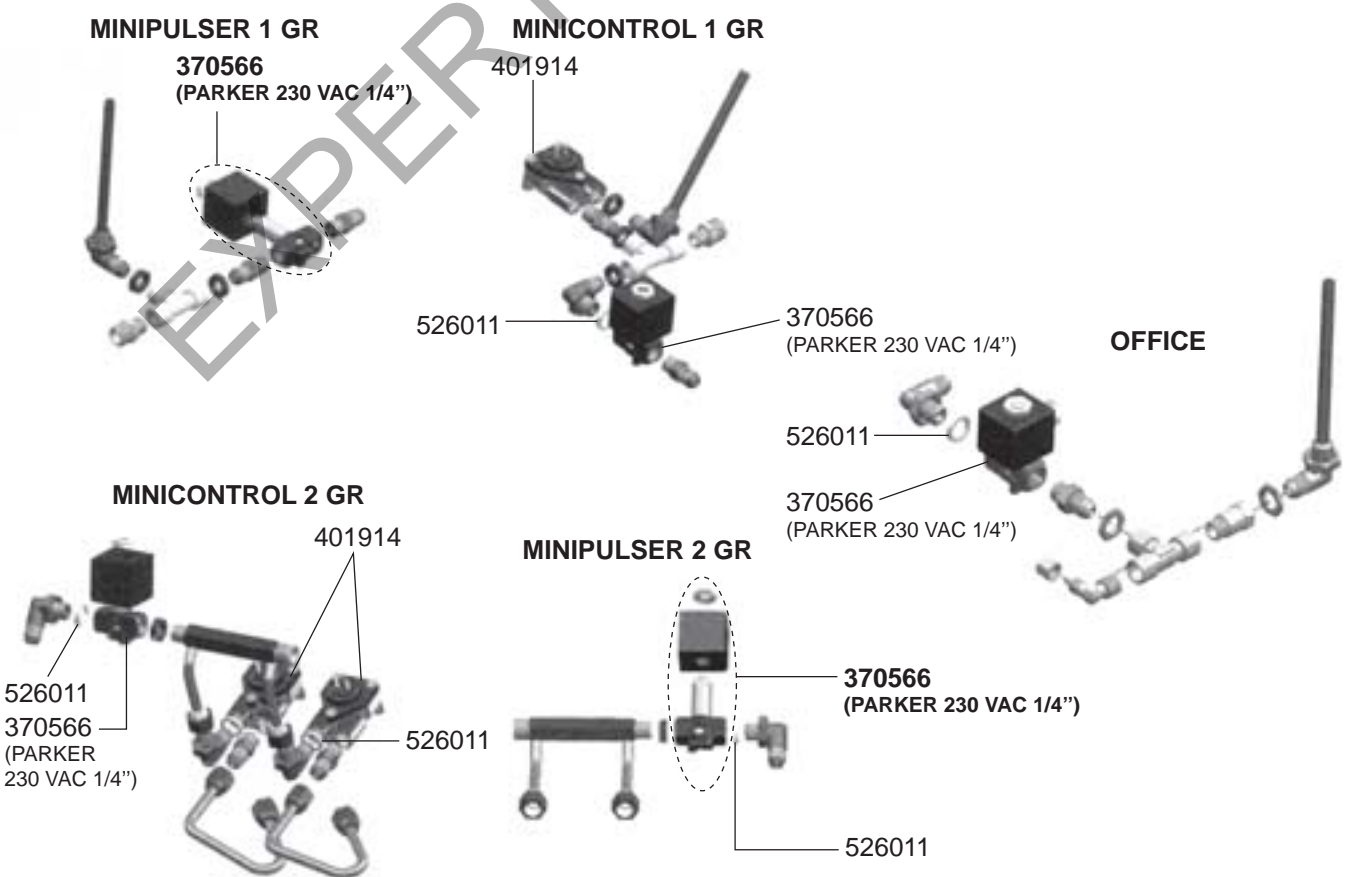

VALVES ELEGANCE/MARKUS

VALVES ELEGANCE/MARKUS/G10/MEGACREM/ELEN

VALVES MONROC/DIAMANT

VALVES ELEGANCE MINI/MARKUS MINI/OFFICE

LEVEL INDICATOR

BOILER/MANOMETERS/DRIP TRAYS VARIOUS

MARKUS/ELEGANCE/MEGACREM

EXPOBAR-CREM – ESPRESSO MACHINES