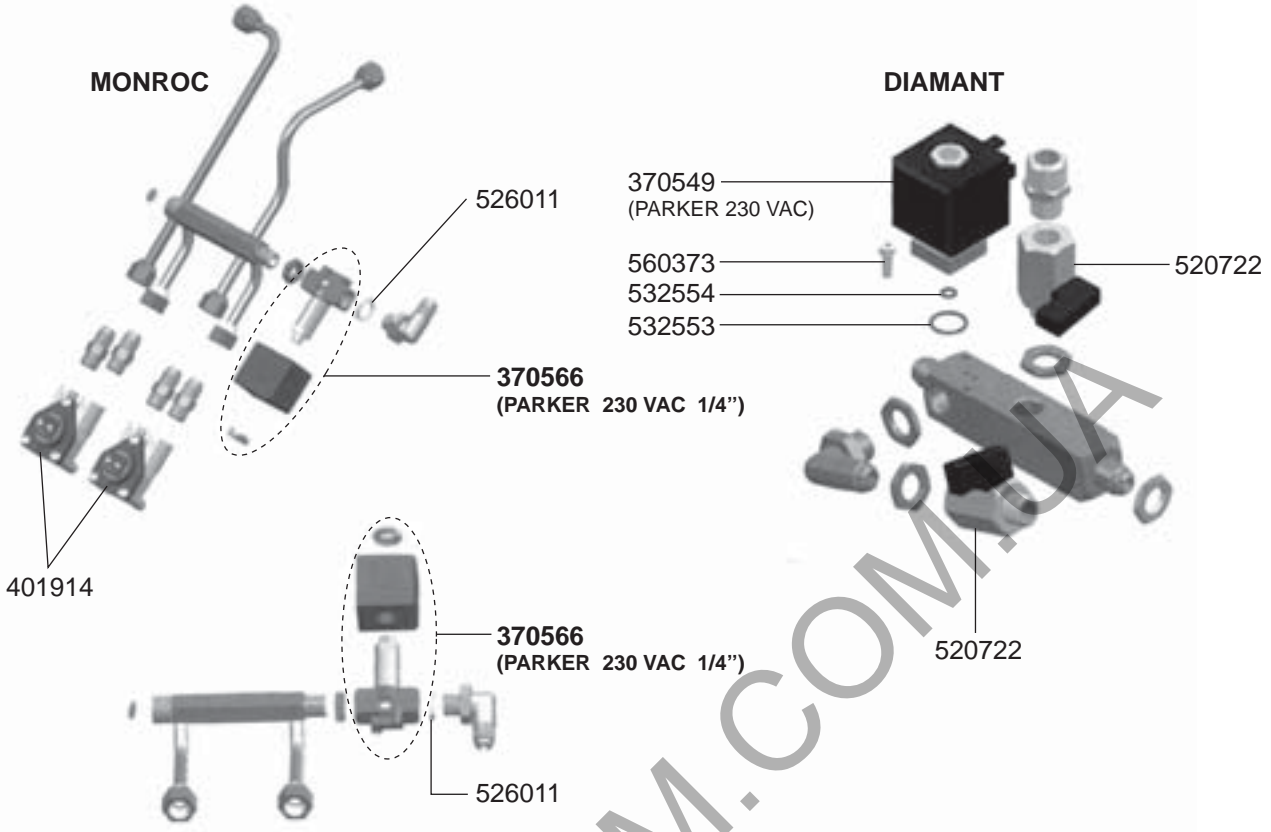

VALVES MONROC/DIAMANT