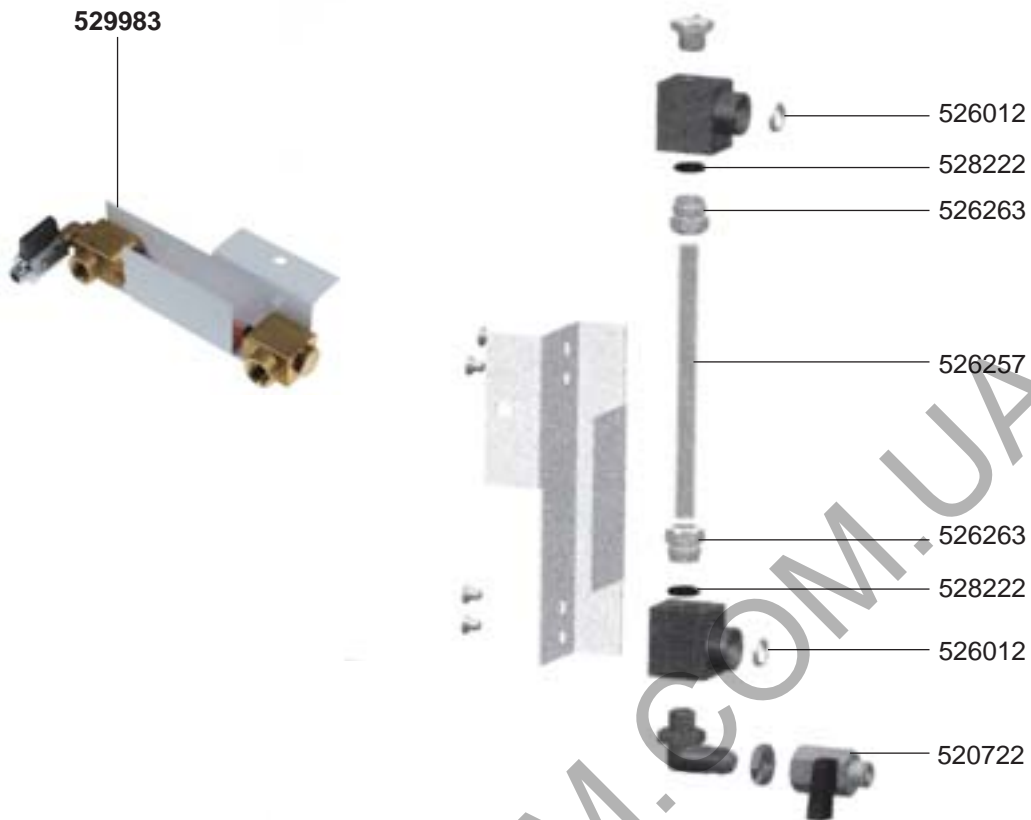

LEVEL INDICATOR