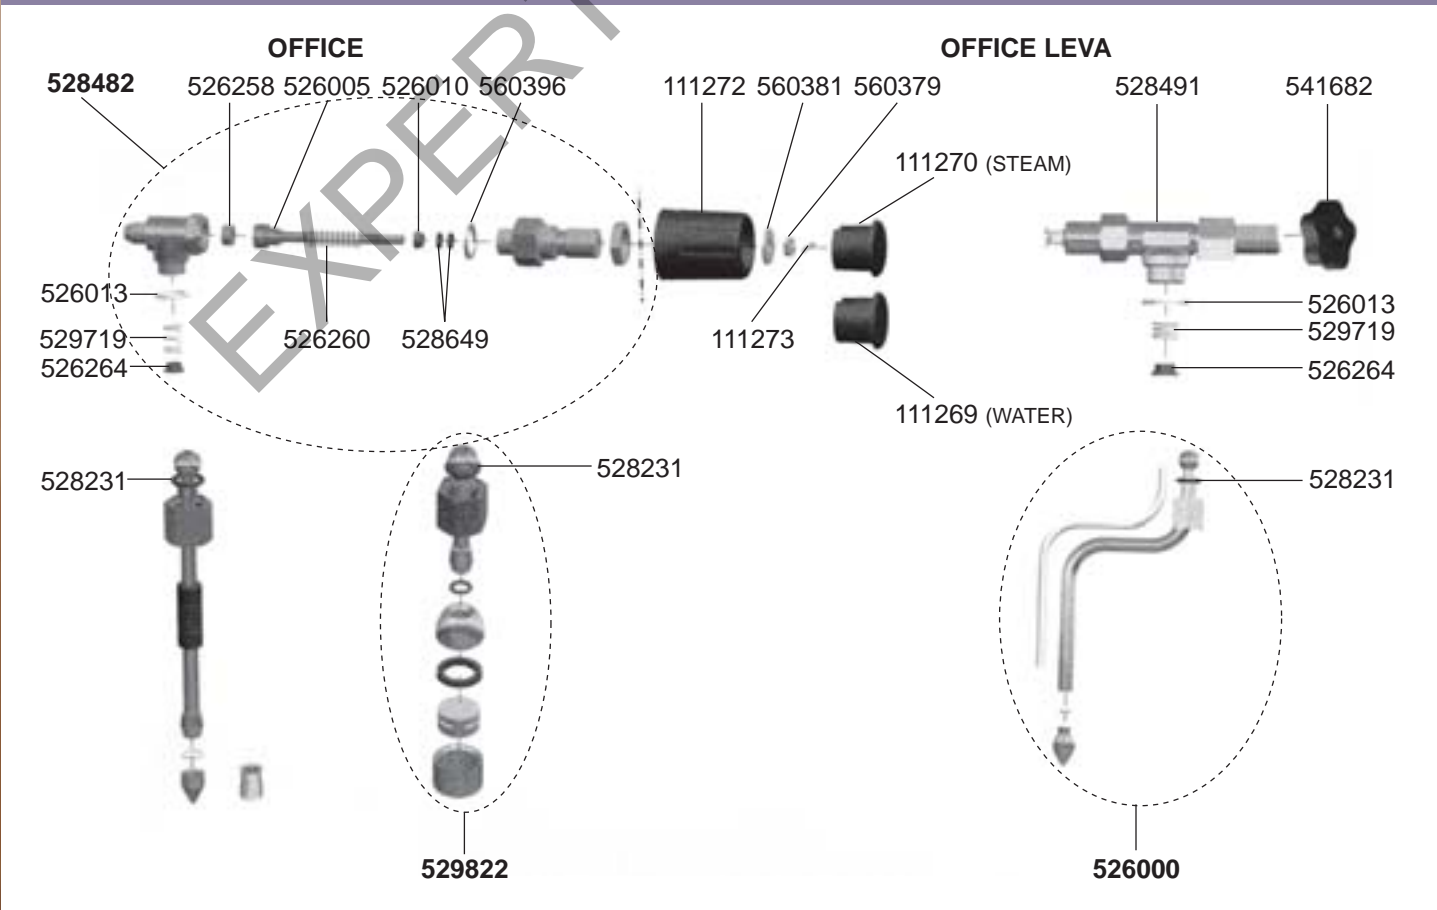

VALVES ELEGANCE/MARKUS

VALVES ELEGANCE/MARKUS/G10/MEGACREM/ELEN

VALVES MONROC/DIAMANT

VALVES ELEGANCE MINI/MARKUS MINI/OFFICE

LEVEL INDICATOR

BOILER/MANOMETERS/DRIP TRAYS VARIOUS

MARKUS/ELEGANCE/MEGACREM

EXPOBAR-CREM – ESPRESSO MACHINES