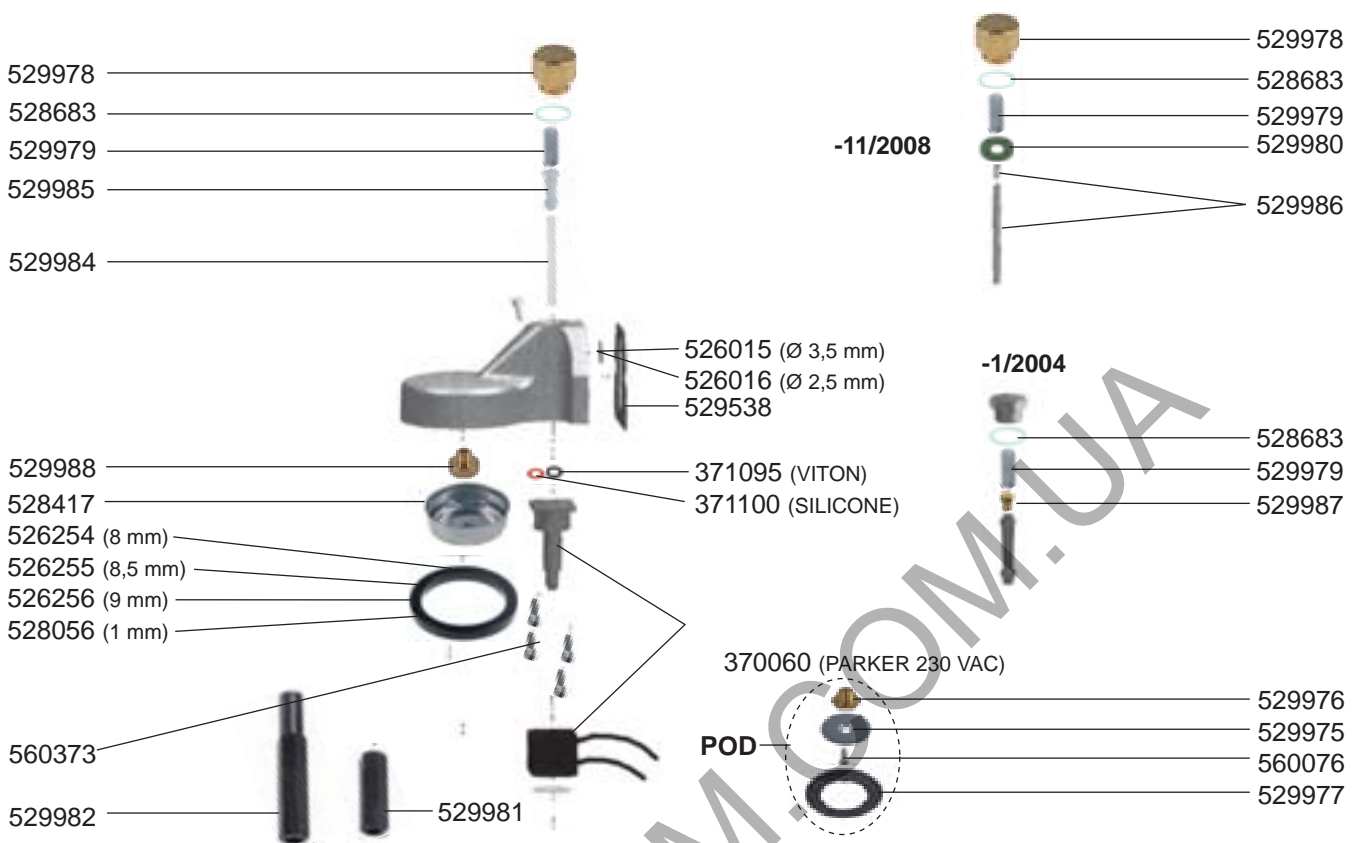

EXPOBAR-CREM – ESPRESSO MACHINES

1
ESPRESSO MACHINES

SOLENOID GROUP