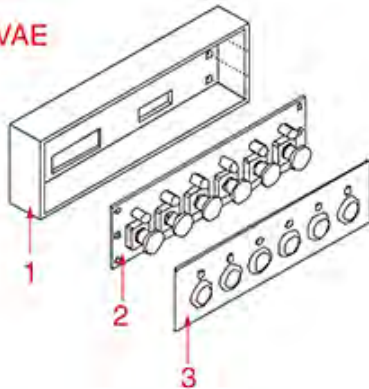

PUSH-BUTTONS VIVAE-VIVAS-VIVA

VIVAE-VIVAS-VIVA

VIVAE