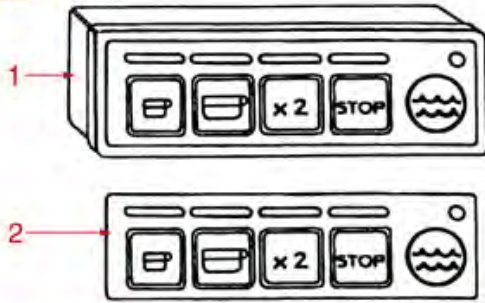

PUSH-BUTTONS BASIC-CONCEPT-LC-PILOT-XL

BASIC