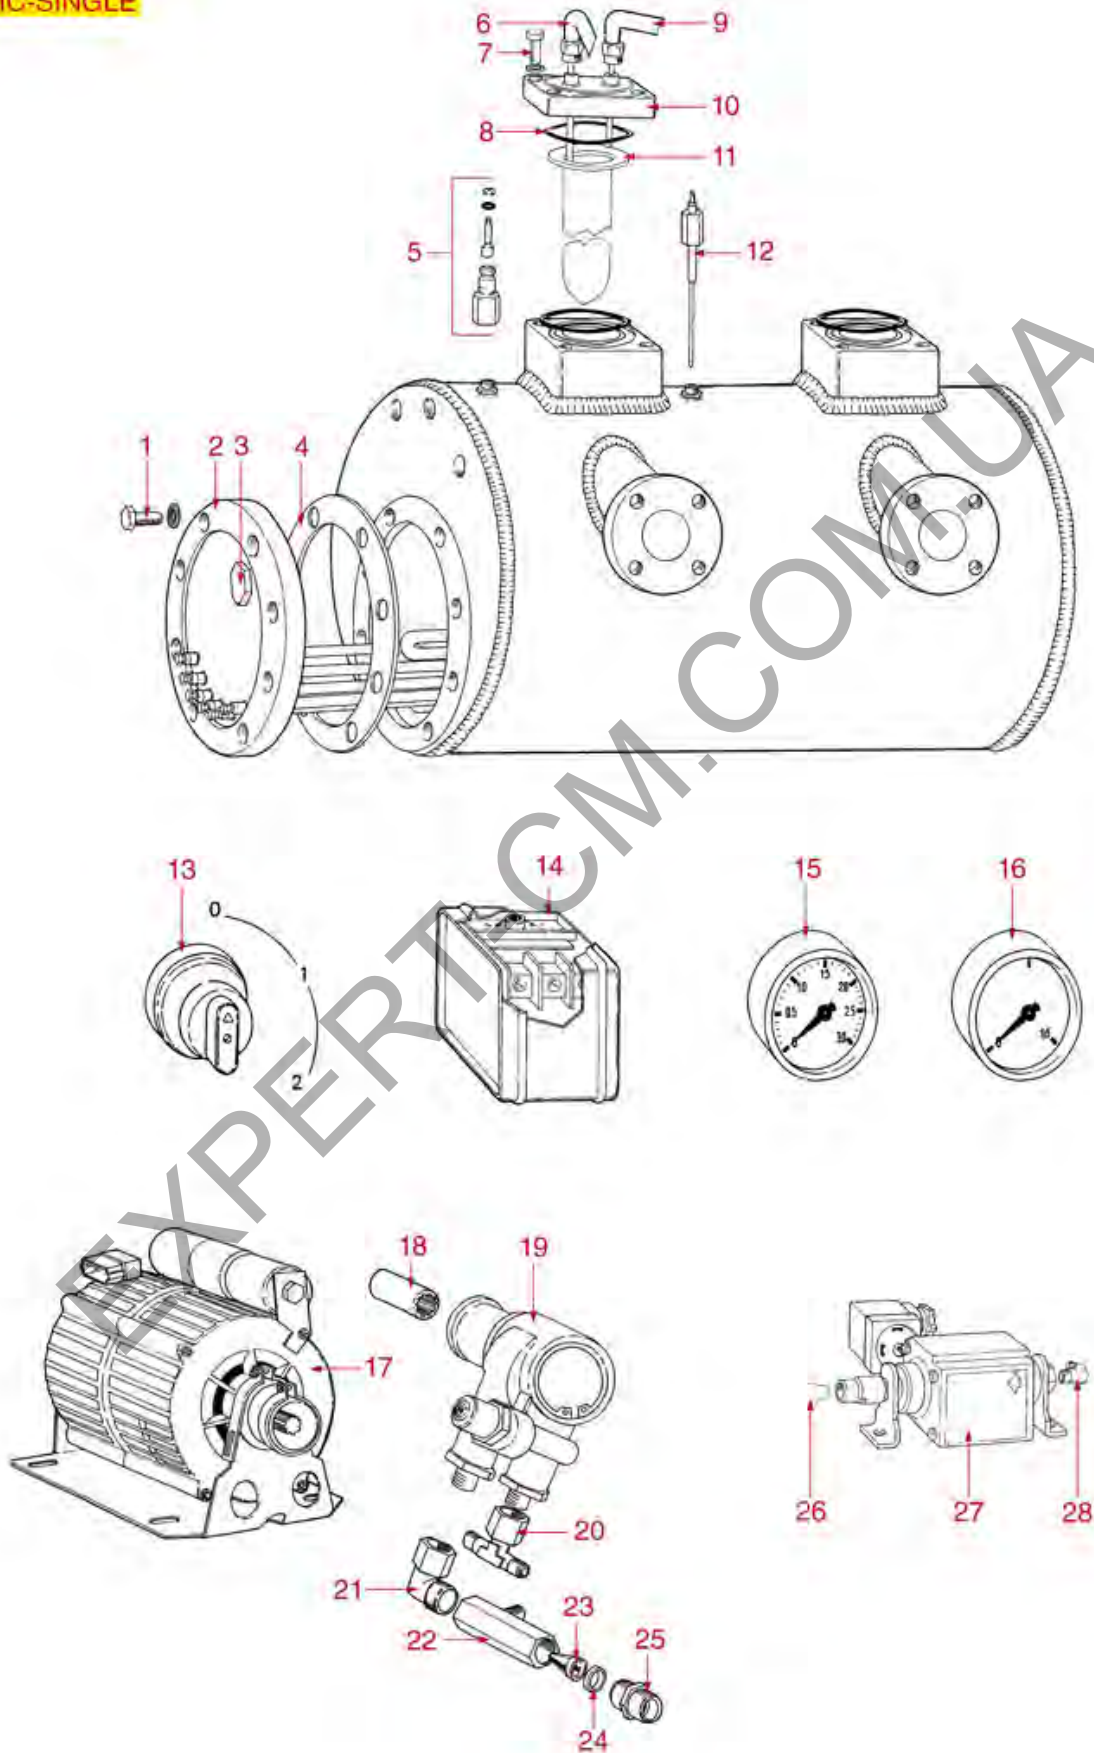

BOILER AND MOTOR BASIC-SINGLE

BASIC-SINGLE

RK3301

RENEKA

Position	LF code no.	Description
1	9528001	HEXAGON HEAD SCREW M10x25
7	9528001	HEXAGON HEAD SCREW M10x25
8	3186010	ASBESTOS FREE FLAT GASKET $\varnothing$ 54x42x2 mm
14	1320531	PRESSURE SWITCH P302/6 3-POLES 30A
15	1245206	BOILER PRESSURE GAUGE $\varnothing$ 49 mm 0÷3 bar
16	1245207	PUMP PRESSURE GAUGE $\varnothing$ 49 mm 0÷16 bar
25	1349103	FITTING $\varnothing$ 3/8"M-3/8"M
28	1349274	ELBOW FITTING $\varnothing$ 1/8"M-1/8"M

EXPERT-CM.COM.UA