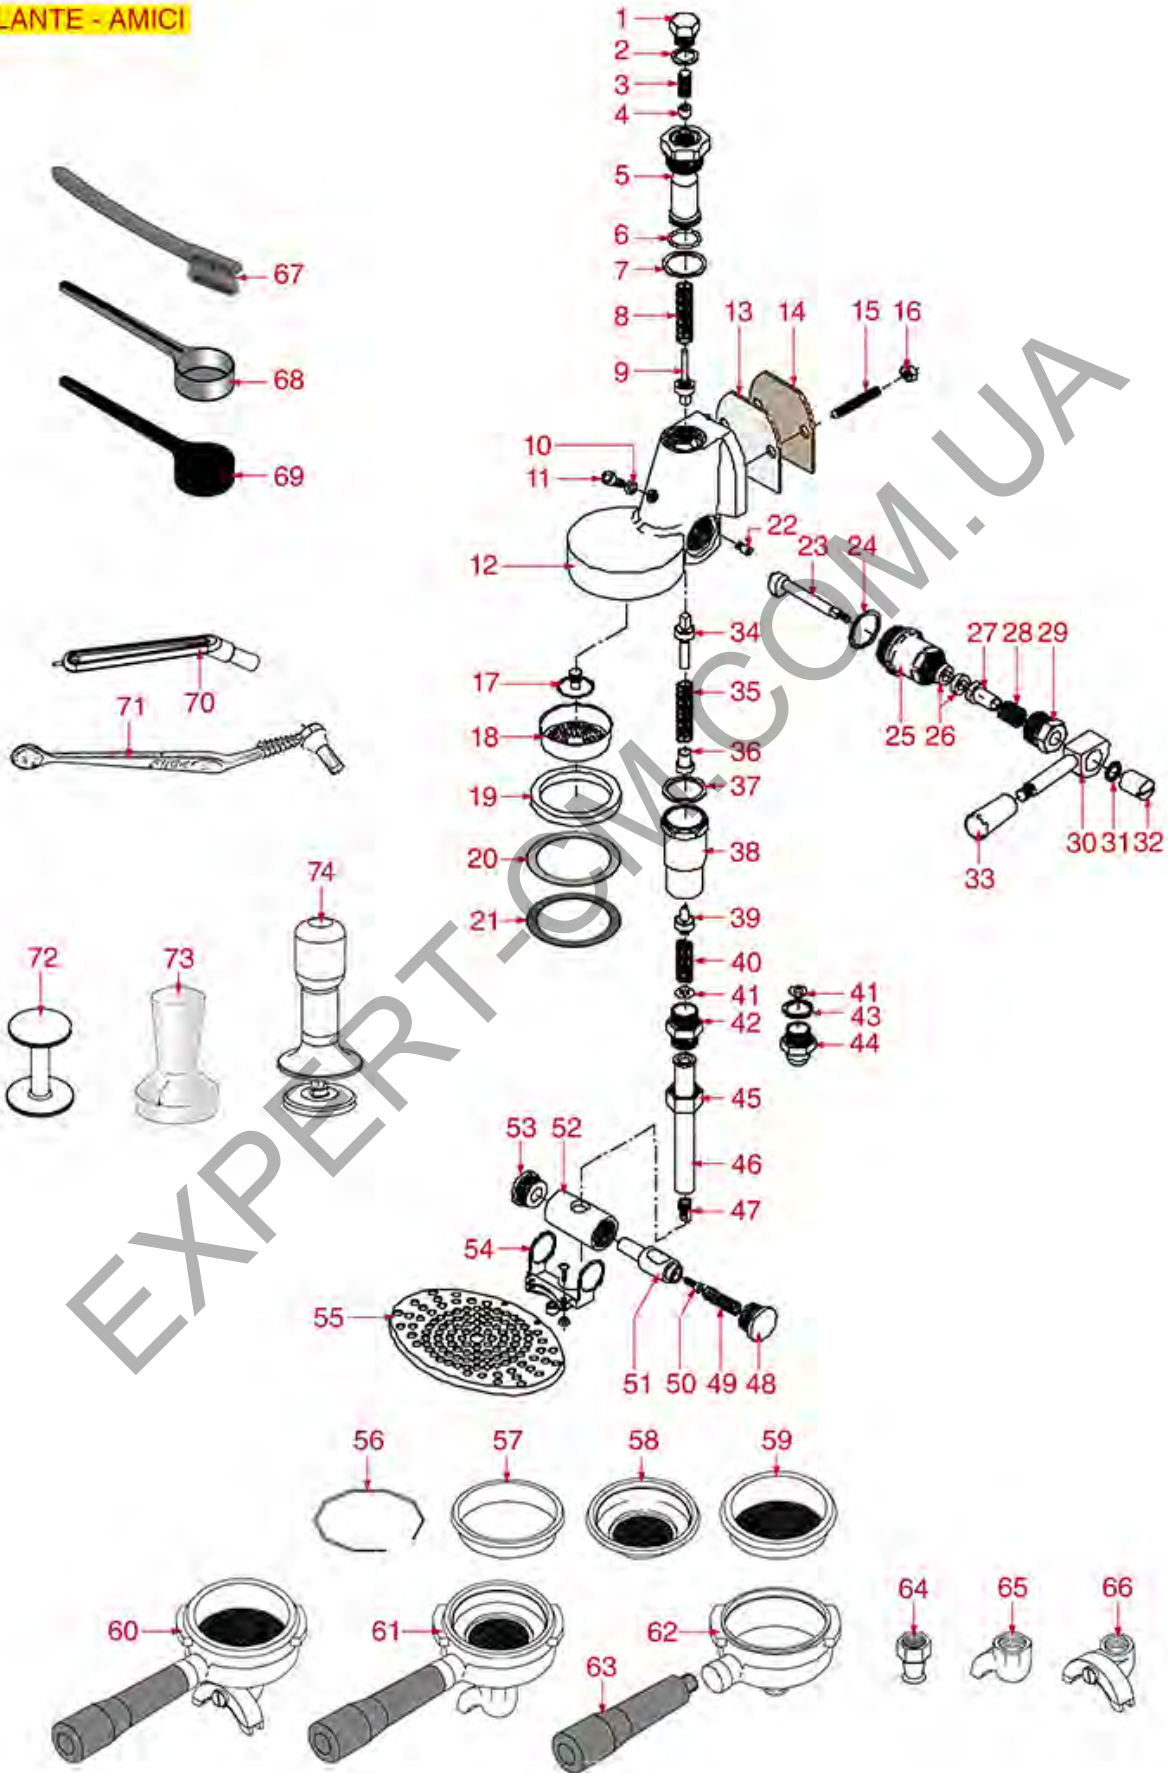

BREW GROUP ATALANTE-AMICI

ATALANTE - AMICI

RK0301

Positions without LF code no.: upon request

RENEKA

Position	LF code no.	Description
1	1439001	CAP $\varnothing$ 16 mm FOR BREW GROUP
2	1186326	PTFE FLAT GASKET $\varnothing$ 22x16x2 mm
3	1160517	WATER FILTER $\varnothing$ 8.5x22 mm
4	1501522	NOZZLE M6x1 HOLE $\varnothing$ 0,75 mm
5	1027016	UPPER CHROMIUM-PLATED SLEEVE
6	1186591	O-RING 0128 VITON
7	1186328	PTFE FLAT GASKET $\varnothing$ 35x30x2 mm
8	1250537	SPRING $\varnothing$ 14x45 mm
9	1523451	COMPLETE SPOUT VALVE
10	1186099	PTFE FLAT GASKET $\varnothing$ 10x6x1 mm
11	1184010	LOW CYLINDER HEAD SCREW M6x10
13	1186508	COFFEE GROUP GASKET 77x73x2 mm
14	1186384	COFFEE GROUP GASKET 80x70x2 mm
16	3060069	HEXAGONAL NUT M8 MEDIUM
17	1501561	GROUP SPRAY NOZZLE $\varnothing$ 30 mm M10x1
18	1081016	SHOWER SCREEN $\varnothing$ 60 mm
18	1081116	SHOWER SCREEN $\varnothing$ 60 mm
18	1081216	SHOWER SCREEN $\varnothing$ 60 mm
18	1081516	SHOWER $\varnothing$ 60 mm
19	1186722	FILTER HOLDER GASKET $\varnothing$ 73x57x8 mm
20	1190001	PAPER SHIM $\varnothing$ 73x59x0.8 mm
21	1190002	RUBBER SHIM $\varnothing$ 73x59x1 mm EPDM
22	1184005	CAM LOCKING STAINLESS STEEL SCREW M6
23	1184551	CAM FOR COFFEE GROUP
24	1186328	PTFE FLAT GASKET $\varnothing$ 35x30x2 mm
25	1349022	CAMS CHROMIUM-PLATED FITTING
26	1186312	EPDM FLAT GASKET $\varnothing$ 15.5x7.5x4 mm
27	1186313	CAM GUIDE BUSHING
28	1250011	SPRING $\varnothing$ 14.6x21 mm RUBBERPIECE LOCKING
29	1439533	STUFFING GLAND CHROME-PLATED FITTING
32	1225002	CHROMIUM-PLATED CAP M6
34	1523452	COMPLETE DRAIN VALVE
35	1250537	SPRING $\varnothing$ 14x45 mm
36	1186592	SPRING GUIDE BUSHING
37	1186328	PTFE FLAT GASKET $\varnothing$ 35x30x2 mm
38	1027002	OUTLET CHROMIUM-PLATED SLEEVE
39	1523453	COMPLETE DRAIN VALVE
40	1250515	SPRING $\varnothing$ 14x33 mm
41	1349536	DRAIN JET SWIRL
43	1186117	PTFE FLAT GASKET $\varnothing$ 26x21x2 mm
44	1349537	DRAIN CHROMIUM-PLATED FITTING
50	5034989	CYLINDER HEAD SCREW M4x8
56	1250002	S/STEEL FILTER LOCKING SPRING $\varnothing$ 1.20 mm
57	1160339	BLIND FILTER $\varnothing$ 70x17 mm
58	1160094	1 CUP FILTER 6 gr
58	1160335	1 CUP FILTER 7 g
59	1160093	1 CUP FILTER 8 gr
62	1165061	COFFEE MACHINE FILTER HOLDER
63	1241504	FILTER HOLDER HANDLE M12
64	1022503	STRAIGHT SINGLE SPOUT $\varnothing$ 3/8"
65	1022059	SPOUT SINGLE $\varnothing$ 3/8"
66	1022502	DOUBLE SPOUT $\varnothing$ 3/8"
67	1384002	BRUSH FOR MAINTENANCE
68	1069002	STAINLESS STEEL MEASURING SPOON 20 ml
69	1069001	PLASTIC MEASURING SPOON 20 ml
70	1384001	BRUSH FOR COFFEE SHOWER
71	1384003	BLACK SHOWER CLEANING BRUSH
72	1385002	NYLON COFFEE TAMPER $\varnothing$ 50/57 mm
73	1385053	ANODIZED ALUMINIUM TAMPER $\varnothing$ 58 mm
74	1385600	DYNAMOMETRIC MANUAL COFFEE TAMPER $\varnothing$ 57mm
74	1385602	TAMPER MANUAL DYNAMOMETRICAL $\varnothing$ 57 mm