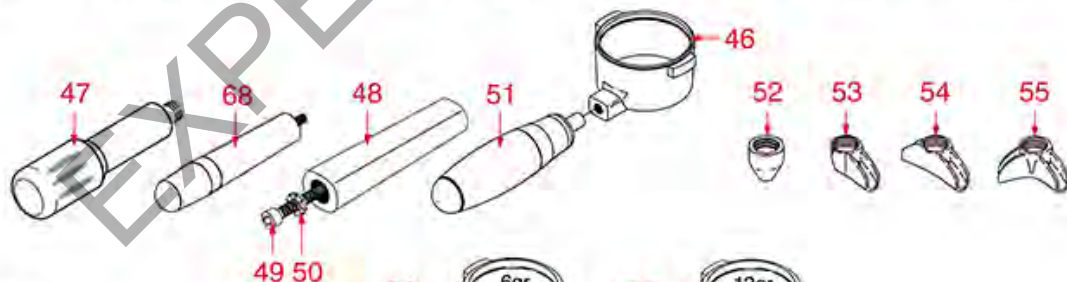

BREW GROUP VIVA-CONCEPT-LC-XL

VIVA E - VIVA S

VIVA - CONCEPT - LC - PLUS - PRESTIGE - XLBASIC

RK0101

RENEKA

Position	LF code no.	Description
1	1186082	ROUND PTFE GASKET \varnothing 50x36x2 mm
3	3528088	HEXAGON HEAD SCREW M8x20
4	1528008	WASHER FLAT M8
5	1486025	GROUP GASKET \varnothing 45x39x3 mm EPDM
6	3120034	FEMALE LARGE CONNECTOR
7	1120101	3-WAY SOLENOID VALVE PARKER 115V 50/60Hz
7	1120102	3-WAY SOLENOID VALVE LUCIFER 115V 60Hz
7	1120330	3-WAY SOLENOID VALVE LUCIFER 240V 50Hz
7	1120332	COIL LUCIFER/PARKER 220/240V 9W 50Hz
7	1120334	3-WAY MECHANICAL COMPONENT LUCIFER
7	1120335	3-WAY SOLENOID VALVE PARKER 230V 50/60Hz
7	1120339	3-WAY MECHANICAL COMPONENT PARKER
7	3120032	COIL PARKER ZB09 9W 220/240V 50/60Hz
9	1449681	SILICONE HOSE \varnothing 4x7 SHORE 60 - 5 m
10	1455034	CYLINDER HEAD SCREW M4x10
11	1186611	O-RING 02025 RED SILICONE
11	1186612	O-RING 02025 VITON
13	1349111	FITTING \varnothing 1/8" M 1/4" M
17	1086506	SHOWER HOLDER DIFFUSER
18	1081006	SHOWER SCREEN \varnothing 51.5 mm
18	1081007	SHOWER SCREEN \varnothing 51.5 mm
19	1528031	COUNTERSUNK FLAT HEAD SCREWS M5x12
20	1186726	FILTER HOLDER GASKET \varnothing 74x56x9 mm
21	1190001	PAPER SHIM \varnothing 73x59x0.8 mm
22	1190002	RUBBER SHIM \varnothing 73x59x1 mm EPDM
25	1349651	PIPETTE FITTING 90° EX EP
26	1449685	SILICONE HOSE \varnothing 6x10 SHORE 60 - 5 m
27	1455067	VOLUMETRIC FLOW METER GICAR
34	1186088	O-RING 02037 VITON
37	1250101	FILTER BLOCKING SPRING \varnothing 1,00 mm INOX
38	1160038	1 CUP FILTER 6 gr
39	1160040	1 CUP FILTER 7 gr
40	1160092	1 CUP FILTER 7 gr
41	1160088	1 CUP FILTER 8 gr
42	1160039	2 CUPS FILTER 12 gr
43	1160041	2 CUPS FILTER 14 gr
44	1160089	2 CUPS FILTER 16 gr
45	1160090	2 CUPS FILTER 18 gr
46	1165048	FILTER HOLDER RENEKA
47	1241505	KNOB FILTER HOLDER M10
51	1242020	FILTER HOLDER KNOB M10
53	1022504	CLOSED SINGLE SPOUT \varnothing 3/8"
54	1022502	DOUBLE SPOUT \varnothing 3/8"
55	1022551	TRIPLE SPOUT \varnothing 3/8"
58	1384002	BRUSH FOR MAINTENANCE
59	1069002	STAINLESS STEEL MEASURING SPOON 20 ml
60	1069001	PLASTIC MEASURING SPOON 20 ml
61	1384001	BRUSH FOR COFFEE SHOWER
62	1384003	BLACK SHOWER CLEANING BRUSH
63	1385002	NYLON COFFEE TAMPER \varnothing 50/57 mm
64	1385053	ANODIZED ALUMINIUM TAMPER \varnothing 58 mm
65	1385600	DYNAMOMETRIC MANUAL COFFEE TAMPER \varnothing 57mm
67	1160030	3 CUPS FILTER 21 gr