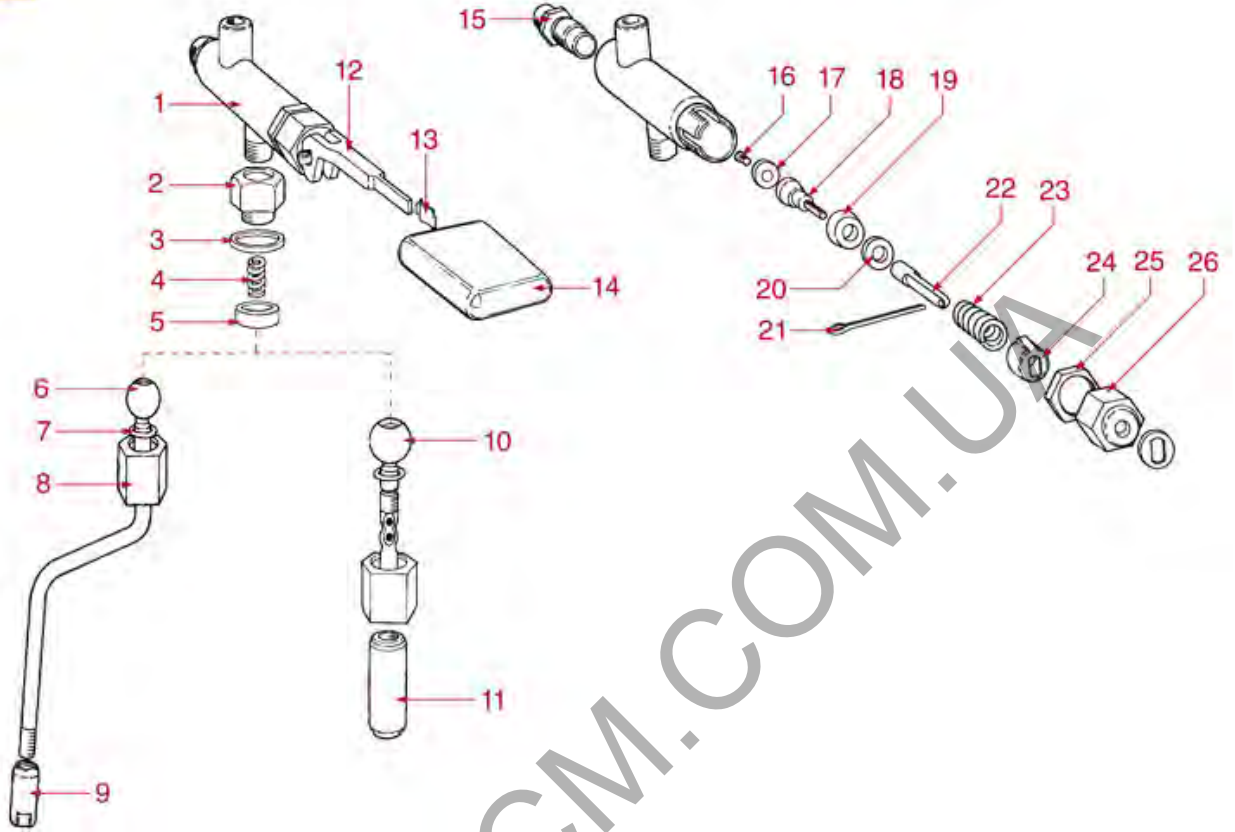

WATER/STEAM TAP SINGLE-MOSAIC

SINGLE