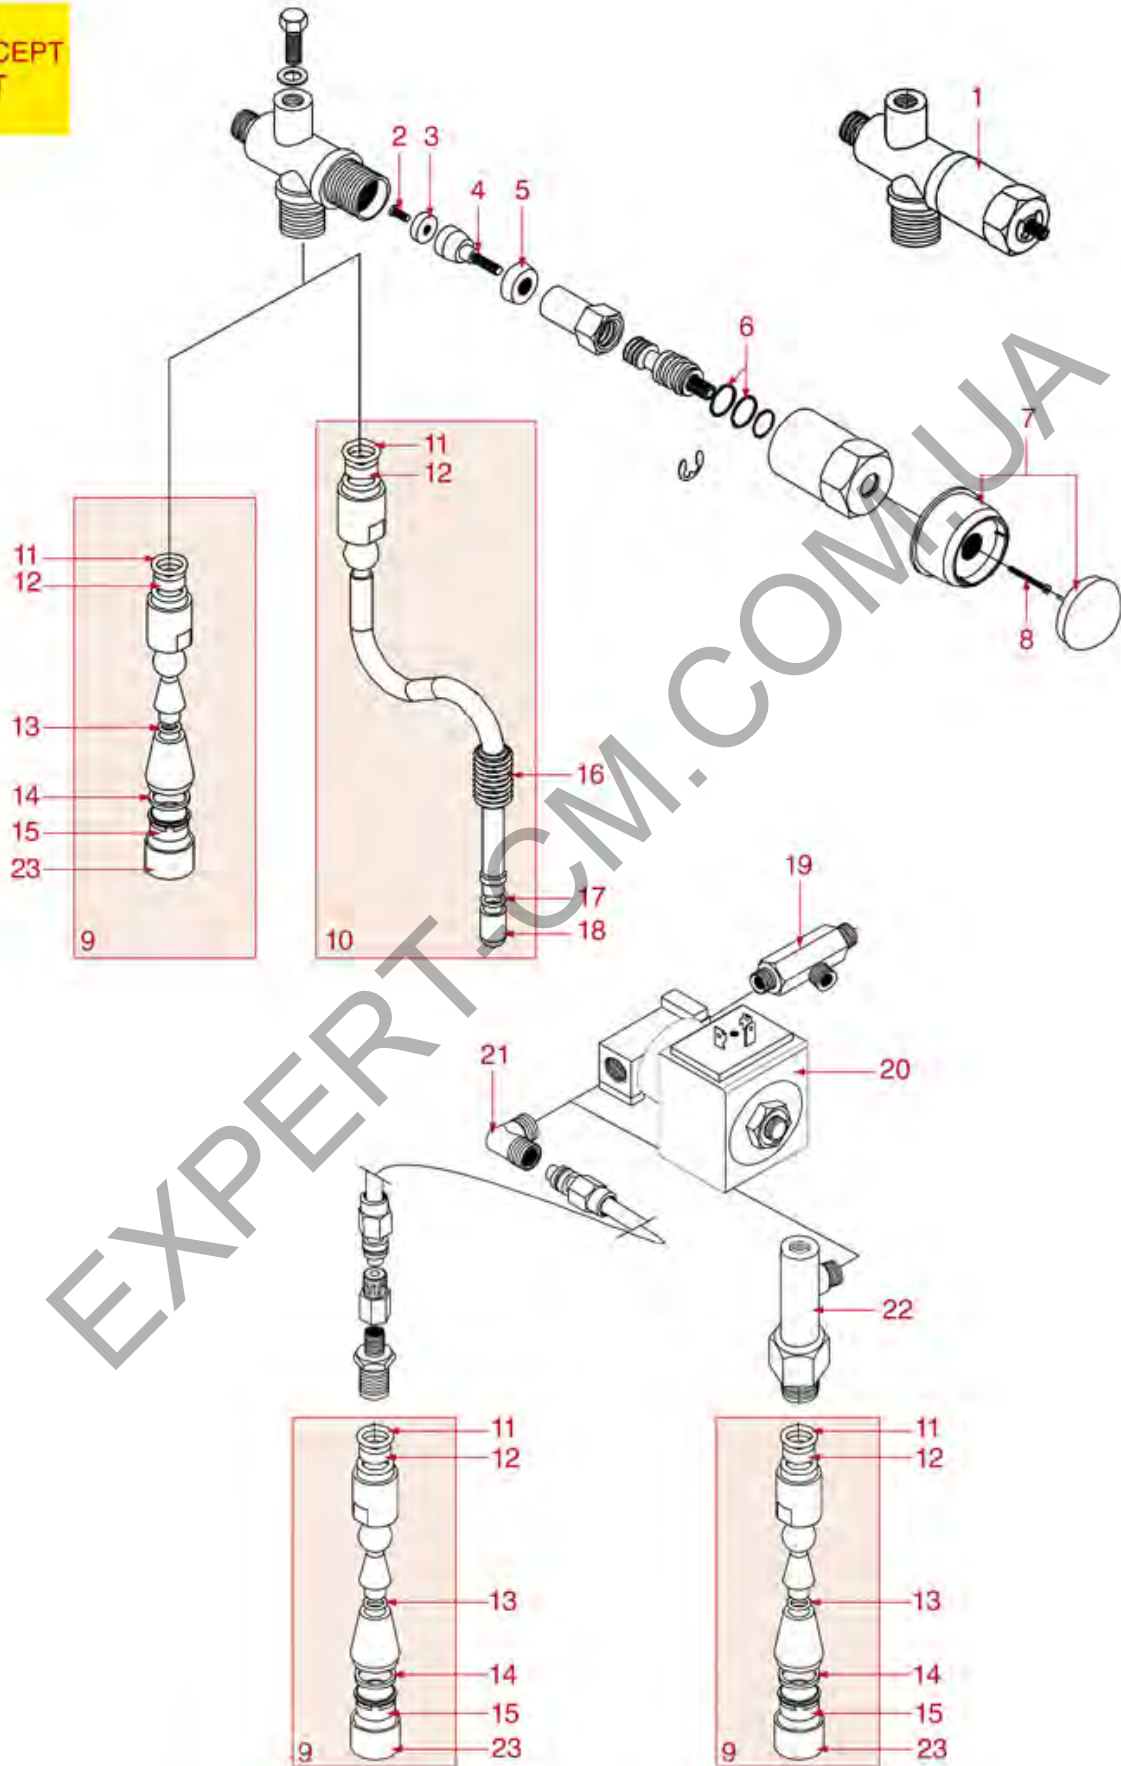

WATER/STEAM TAP VIVA-CONCEPT-XL

VIVA
CONCEPT
PILOT
XL

RENEKA

Position	LF code no.	Description
1	1348221	WATER/STEAM TAP
3	1186083	FLAT EPDM GASKET $\varnothing$ 12x3x4 mm
5	1186084	LIP SEAL $\varnothing$ 16x6x5 mm
6	1186346	O-RING 02043 EPDM
9	1449140	WATER PIPE
10	1449395	STEAM PIPE
11	3060608	O-RING O3050 EPDM
13	1786063	O-RING M 0072-15 EPDM
14	1186410	FLAT EPDM GASKET $\varnothing$ 21x16x2 mm
15	1449317	WATER PIPE NOZZLE
16	1186180	BURN PREVENTING RUBBERPIECE $\varnothing$ 10 mm
20	1120460	2-WAY SOLENOID VALVE LUCIFER 240V 50Hz
20	1120466	2-WAY SOLENOID VALVE LUCIFER 115V 60Hz
23	1449018	NOZZLE FOR WATER

EXPERT-CM.COM.UA