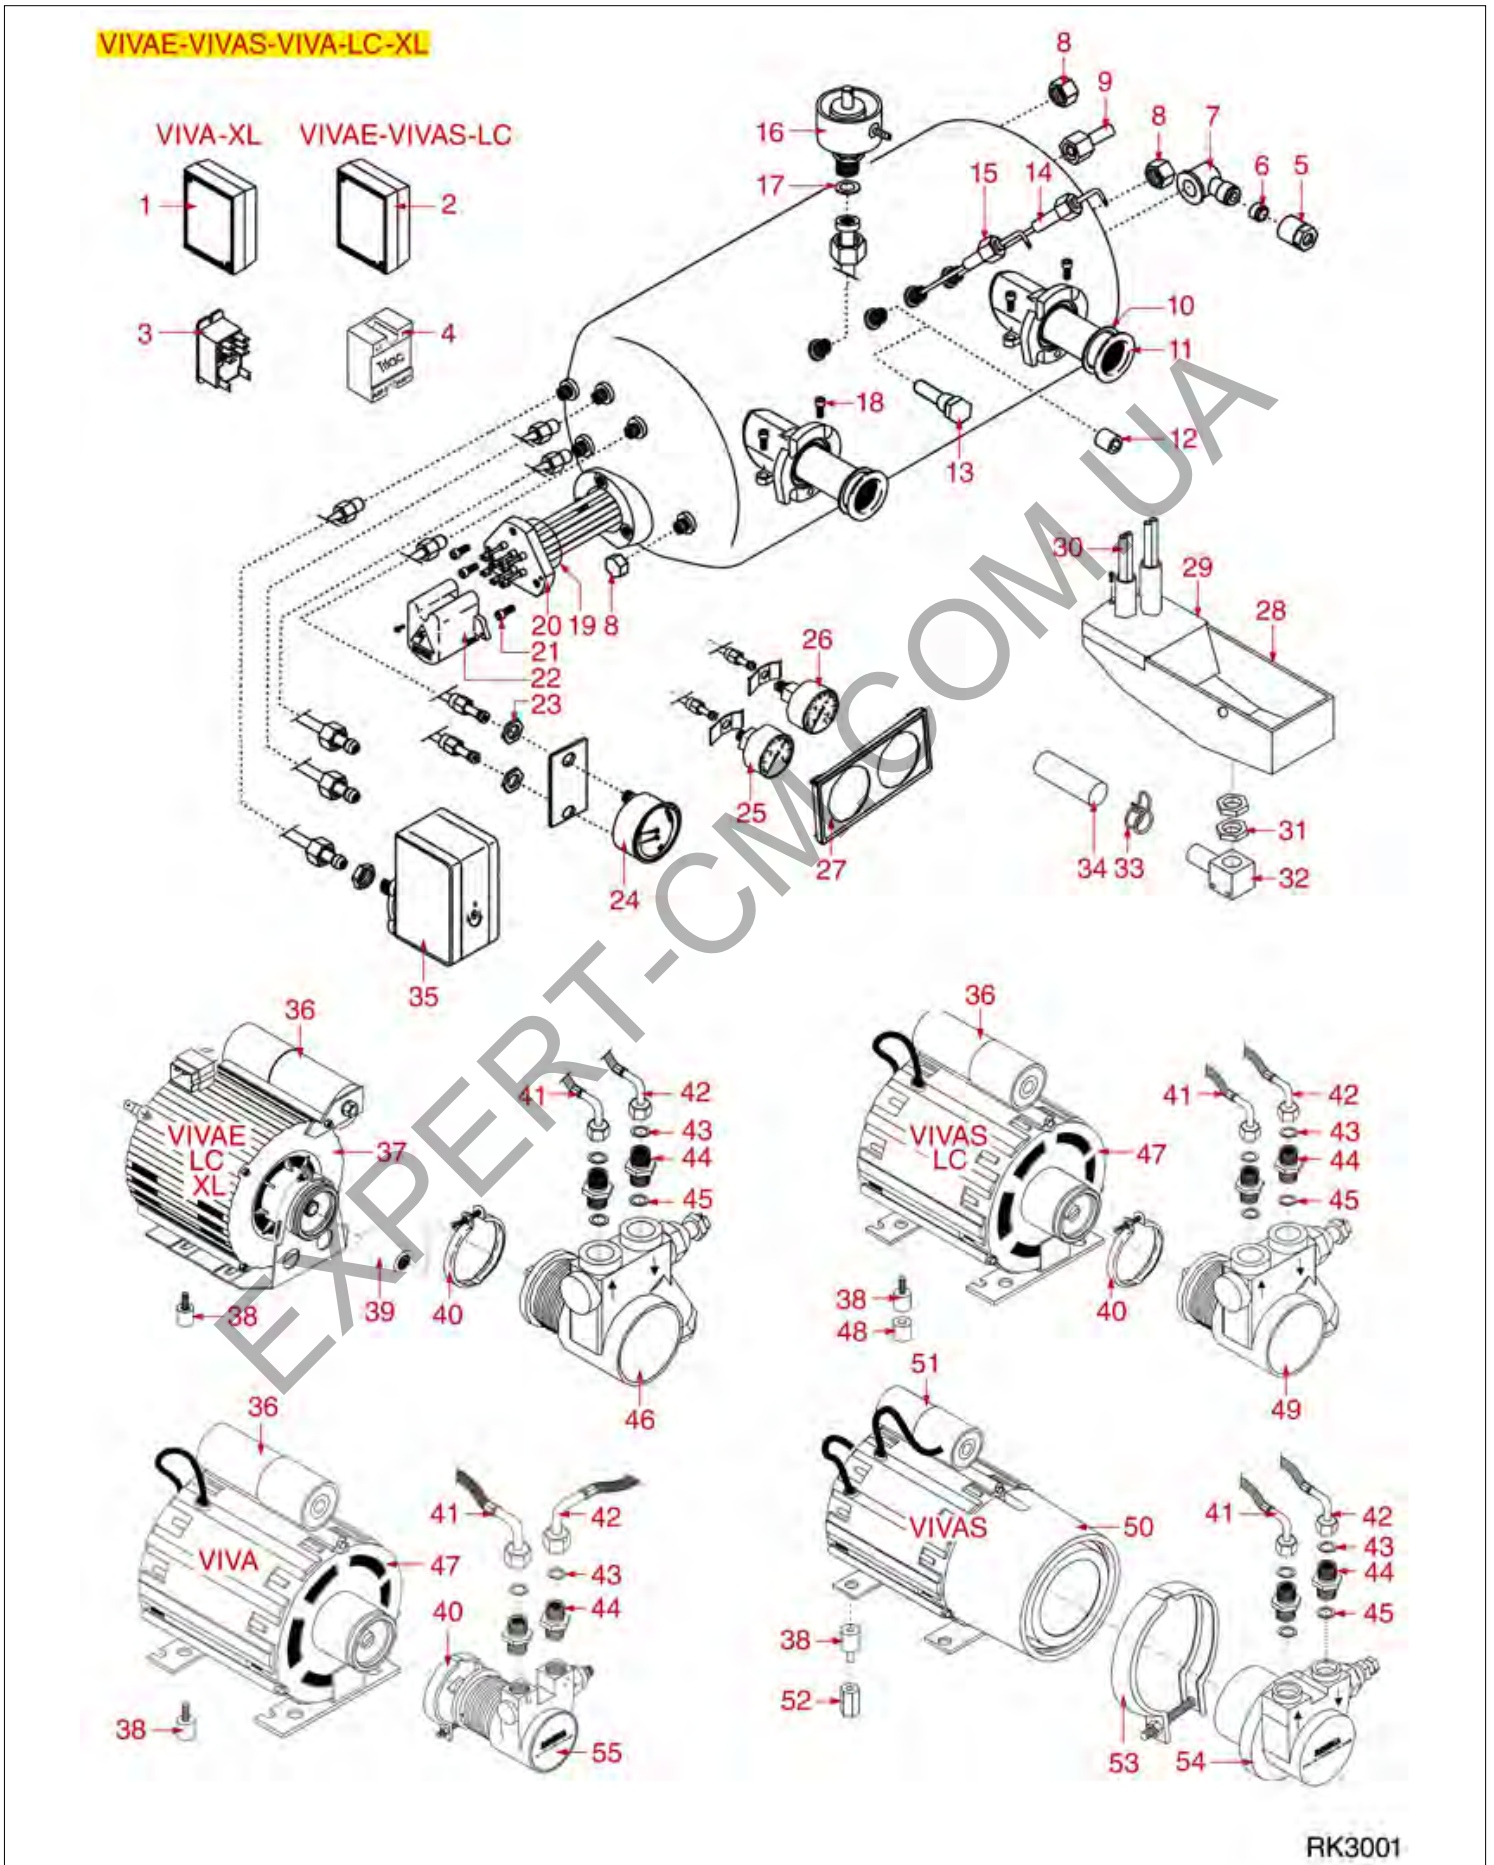

BOILER AND MOTOR VIVAE-VIVAS-VIVA-LC-XL

Positions without LF code no.: upon request

RENEKA

Position	LF code no.	Description
1	1054029	DOSER CONTROL BOX 1-2-3 GROUPS 240V
2	1054029	DOSER CONTROL BOX 1-2-3 GROUPS 240V
3	3351032	POWER RELAY FINDER 66.82.8.230.0300
8	1439021	CAP $\varnothing$ 1/4" F HEIGHT 16 mm NUT 17 mm
10	1186082	ROUND PTFE GASKET $\varnothing$ 50x36x2 mm
14	1341021	LEVEL PROBE 150 mm
15	1341020	LEVEL PROBE 92 mm
16	1320008	BOILER VALVE $\varnothing$ 1/2" M
17	3786562	ASBESTOS FREE FLAT GASKET $\varnothing$ 18x12x2 mm
18	1528084	CYLINDER HEAD SCREW M8x25
19	3186290	O-RING 04187 EPDM
20	1455024	HEATING ELEMENT 4000W 230V
20	1455025	HEATING ELEMENT 2100W 220V
20	1455027	HEATING ELEMENT 3800W 220V
21	1528084	CYLINDER HEAD SCREW M8x25
23	1349009	LOW NUT 1/8"
24	1242008	BOILER-PUMP PRESSURE GAUGE $\varnothing$ 63 mm
24	1245661	BOILER-PUMP PRESSURE GAUGE $\varnothing$ 63 mm
25	1245206	BOILER PRESSURE GAUGE $\varnothing$ 49 mm 0÷3 bar
26	1245207	PUMP PRESSURE GAUGE $\varnothing$ 49 mm 0÷16 bar
28	1022020	DRAIN TANK WITH S-HOLE
28	1022021	DRAIN TANK WITHOUT HOLE
30	1449681	SILICONE HOSE $\varnothing$ 4x7 SHORE 60 - 5 m
31	1348036	NUT $\varnothing$ 3/8" WRENCH 21x6mm
34	1449672	DRAIN PIPE ELISPIR $\varnothing$ 16x23 mm - 5 m
35	1320531	PRESSURE SWITCH P302/6 3-POLES 30A
36	3068010	CAPACITOR DUCATI ENERGIA 6,3μF
40	1168011	STAINLESS STEEL CLAMP FOR FLANGE PUMP
43	1186620	COPPER FLAT GASKET $\varnothing$ 22x17x1.5 mm
47	1240707	MOTOR RPM WITH CLAMP CONNECT 120W 230V
49	1330016	ROTARY VANE PUMP PROCON $\varnothing$ 3/8" NPT
51	3068008	CAPACITOR DUCATI ENERGIA 5μF
54	1330052	ROTARY VANE PUMP ROTOFLOW $\varnothing$ 3/8" NPT