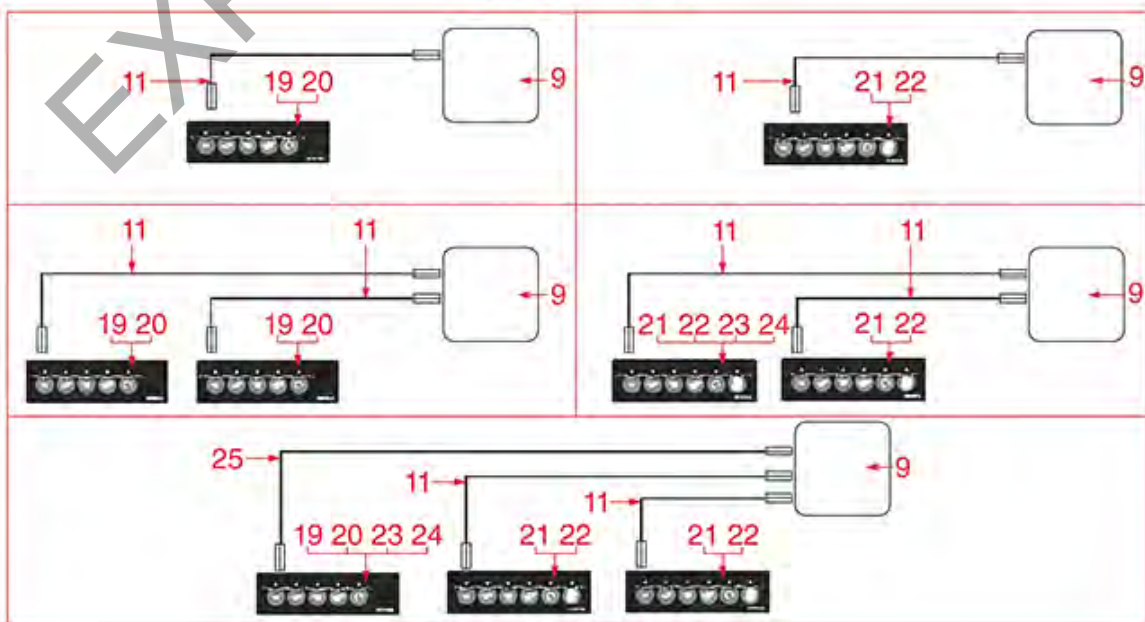

VIVA (from 2001)