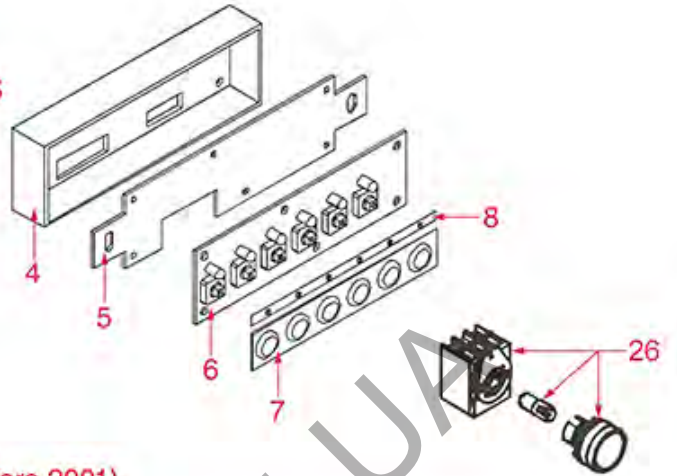

PUSH-BUTTONS VIVAE-VIVAS-VIVA

VIVAE-VIVAS-VIVA

VIVAS