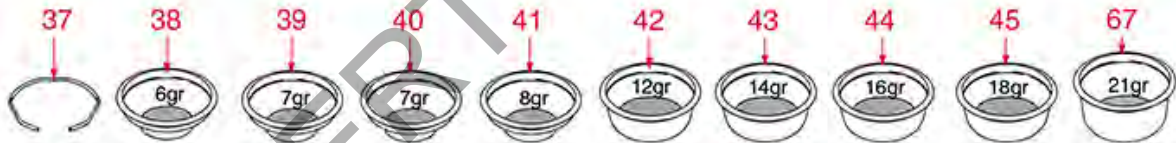

BREW GROUP VIVA-CONCEPT-LC-XL

VIVA E - VIVA S

VIVA - CONCEPT - LC - PLUS - PRESTIGE - XLBASIC

RK0101

RENEKA

Position	LF code no.	Description
1	1186082	ROUND PTFE GASKET \varnothing 50x36x2 mm
3	3528088	HEXAGON HEAD SCREW M8x20
4	1528008	WASHER FLAT M8
5	1486025	GROUP GASKET \varnothing 45x39x3 mm EPDM
6	3120034	FEMALE LARGE CONNECTOR
7	1120101	3-WAY SOLENOID VALVE PARKER 115V 50/60Hz
7	1120102	3-WAY SOLENOID VALVE LUCIFER 115V 60Hz
7	1120330	3-WAY SOLENOID VALVE LUCIFER 240V 50Hz
7	1120332	COIL LUCIFER/PARKER 220/240V 9W 50Hz
7	1120334	3-WAY MECHANICAL COMPONENT LUCIFER
7	1120335	3-WAY SOLENOID VALVE PARKER 230V 50/60Hz
7	1120339	3-WAY MECHANICAL COMPONENT PARKER
7	3120032	COIL PARKER ZB09 9W 220/240V 50/60Hz
9	1449681	SILICONE HOSE \varnothing 4x7 SHORE 60 - 5 m
10	1455034	CYLINDER HEAD SCREW M4x10
11	1186611	O-RING 02025 RED SILICONE
11	1186612	O-RING 02025 VITON
13	1349111	FITTING \varnothing 1/8" M 1/4" M
17	1086506	SHOWER HOLDER DIFFUSER
18	1081006	SHOWER SCREEN \varnothing 51.5 mm
18	1081007	SHOWER SCREEN \varnothing 51.5 mm
19	1528031	COUNTERSUNK FLAT HEAD SCREWS M5x12
20	1186726	FILTER HOLDER GASKET \varnothing 74x56x9 mm
21	1190001	PAPER SHIM \varnothing 73x59x0.8 mm
22	1190002	RUBBER SHIM \varnothing 73x59x1 mm EPDM
25	1349651	PIPETTE FITTING 90° EX EP
26	1449685	SILICONE HOSE \varnothing 6x10 SHORE 60 - 5 m
27	1455067	VOLUMETRIC FLOW METER GICAR
34	1186088	O-RING 02037 VITON
37	1250101	FILTER BLOCKING SPRING \varnothing 1,00 mm INOX
38	1160038	1 CUP FILTER 6 gr
39	1160040	1 CUP FILTER 7 gr
40	1160092	1 CUP FILTER 7 gr
41	1160088	1 CUP FILTER 8 gr
42	1160039	2 CUPS FILTER 12 gr
43	1160041	2 CUPS FILTER 14 gr
44	1160089	2 CUPS FILTER 16 gr
45	1160090	2 CUPS FILTER 18 gr
46	1165048	FILTER HOLDER RENEKA
47	1241505	KNOB FILTER HOLDER M10
51	1242020	FILTER HOLDER KNOB M10
53	1022504	CLOSED SINGLE SPOUT \varnothing 3/8"
54	1022502	DOUBLE SPOUT \varnothing 3/8"
55	1022551	TRIPLE SPOUT \varnothing 3/8"
58	1384002	BRUSH FOR MAINTENANCE
59	1069002	STAINLESS STEEL MEASURING SPOON 20 ml
60	1069001	PLASTIC MEASURING SPOON 20 ml
61	1384001	BRUSH FOR COFFEE SHOWER
62	1384003	BLACK SHOWER CLEANING BRUSH
63	1385002	NYLON COFFEE TAMPER \varnothing 50/57 mm
64	1385053	ANODIZED ALUMINIUM TAMPER \varnothing 58 mm
65	1385600	DYNAMOMETRIC MANUAL COFFEE TAMPER \varnothing 57mm
67	1160030	3 CUPS FILTER 21 gr