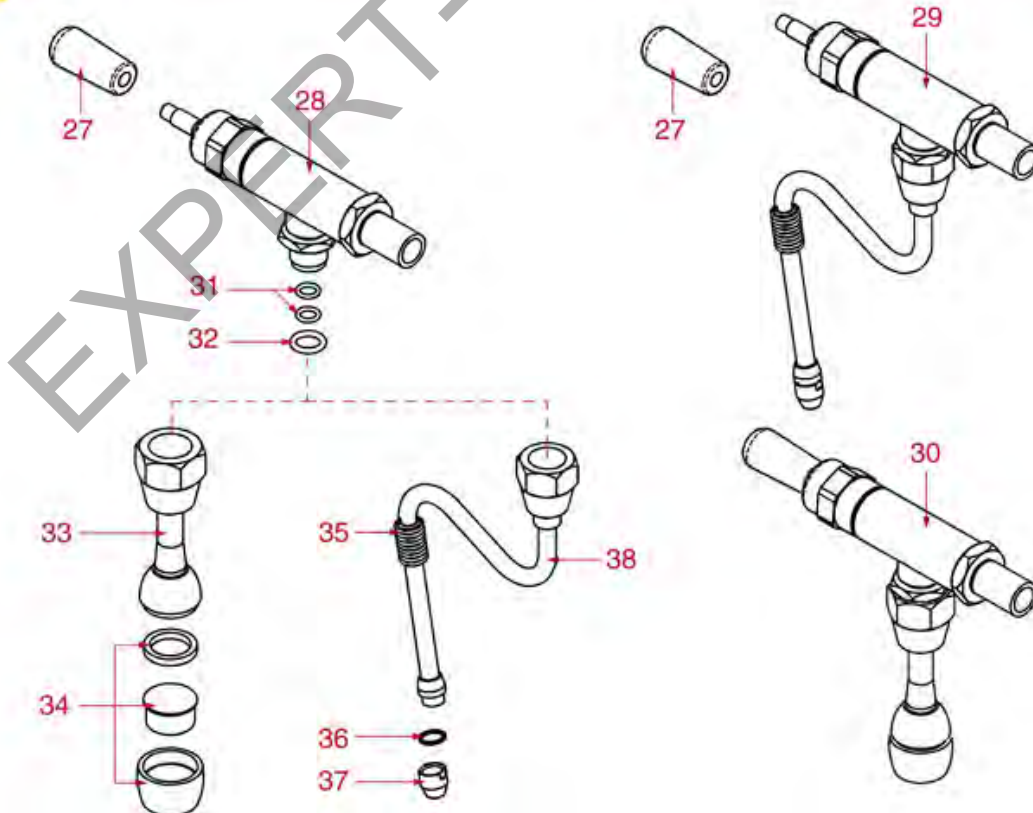

EXPERT-CM.COM.UA

WATER/STEAM TAP SINGLE-MOSAIC

SINGLE

MOSAIC

RENEKA

Position	LF code no.	Description
6	1449395	STEAM PIPE
7	3060608	O-RING O3050 EPDM
17	1186083	FLAT EPDM GASKET \varnothing 12x3x4 mm
19	1186084	LIP SEAL \varnothing 16x6x5 mm
28	1548021	STEAM/WATER TAP
29	1348102	STEAM TAP ASSY
34	1449317	WATER PIPE NOZZLE

EXPERT-CM.COM.UA

WATER INLET TAP VIVAE-VIVAS-LC

VIVAE-VIVAS
LC-MOSAIC

RK2001

RENEKA

Position	LF code no.	Description
3	1186422	O-RING 0108 EPDM
4	1186201	GASKET FLAT PTFE \varnothing 21x16.8x2 mm
6	1186161	FLAT EPDM GASKET \varnothing 13x4x4 mm
7	1786064	O-RING M 0170-20 EPDM
8	1349137	FITTING \varnothing 1/4"M-1/8"F
9	1349009	LOW NUT 1/8"
10	1349013	L-FITTING \varnothing 1/8"M-1/8"M NICKEL-PLATED
13	1186611	O-RING 02025 RED SILICONE
14	1455034	CYLINDER HEAD SCREW M4x10
15	1120279	SOLENOID VALVE ODE 2 WAYS 110/120V 15VA
15	1120352	2-WAY SOLENOID VALVE PARKER 230V 50/60Hz
16	1523034	NON-RETURN VALVE \varnothing 1/8"M-1/8"M
19	1349137	FITTING \varnothing 1/4"M-1/8"F
20	1449685	SILICONE HOSE \varnothing 6x10 SHORE 60 - 5 m

EXPERT-CM.COM.UA

WATER INLET TAP VIVA-CONCEPT-XL

VIVA-CONCEPT-PLUS-TEMPO-XL

RK2101

Positions without LF code no.: upon request

RENEKA

Position	LF code no.	Description
1	1449089	FLEX HOSE \varnothing 3/8" Fp x Fp 2000 mm
2	1186620	COPPER FLAT GASKET \varnothing 22x17x1.5 mm
3	1349103	FITTING \varnothing 3/8"M-3/8"M
4	3060608	O-RING O3050 EPDM
7	1186514	O-RING 02015 SILICON
10	3526699	BALL VALVE \varnothing 1/4" MF
12	1186085	RED SILICONE O-RING 0117
13	1186175	BLIND GASKET \varnothing 13x4 mm
15	1523700	NON-RETURN VALVE \varnothing 1/8"M-1/8"M
20	1349101	FITTING \varnothing 1/8"M-1/8"M NICKEL-PLATED
21	1120460	2-WAY SOLENOID VALVE LUCIFER 240V 50Hz
21	1120466	2-WAY SOLENOID VALVE LUCIFER 115V 60Hz