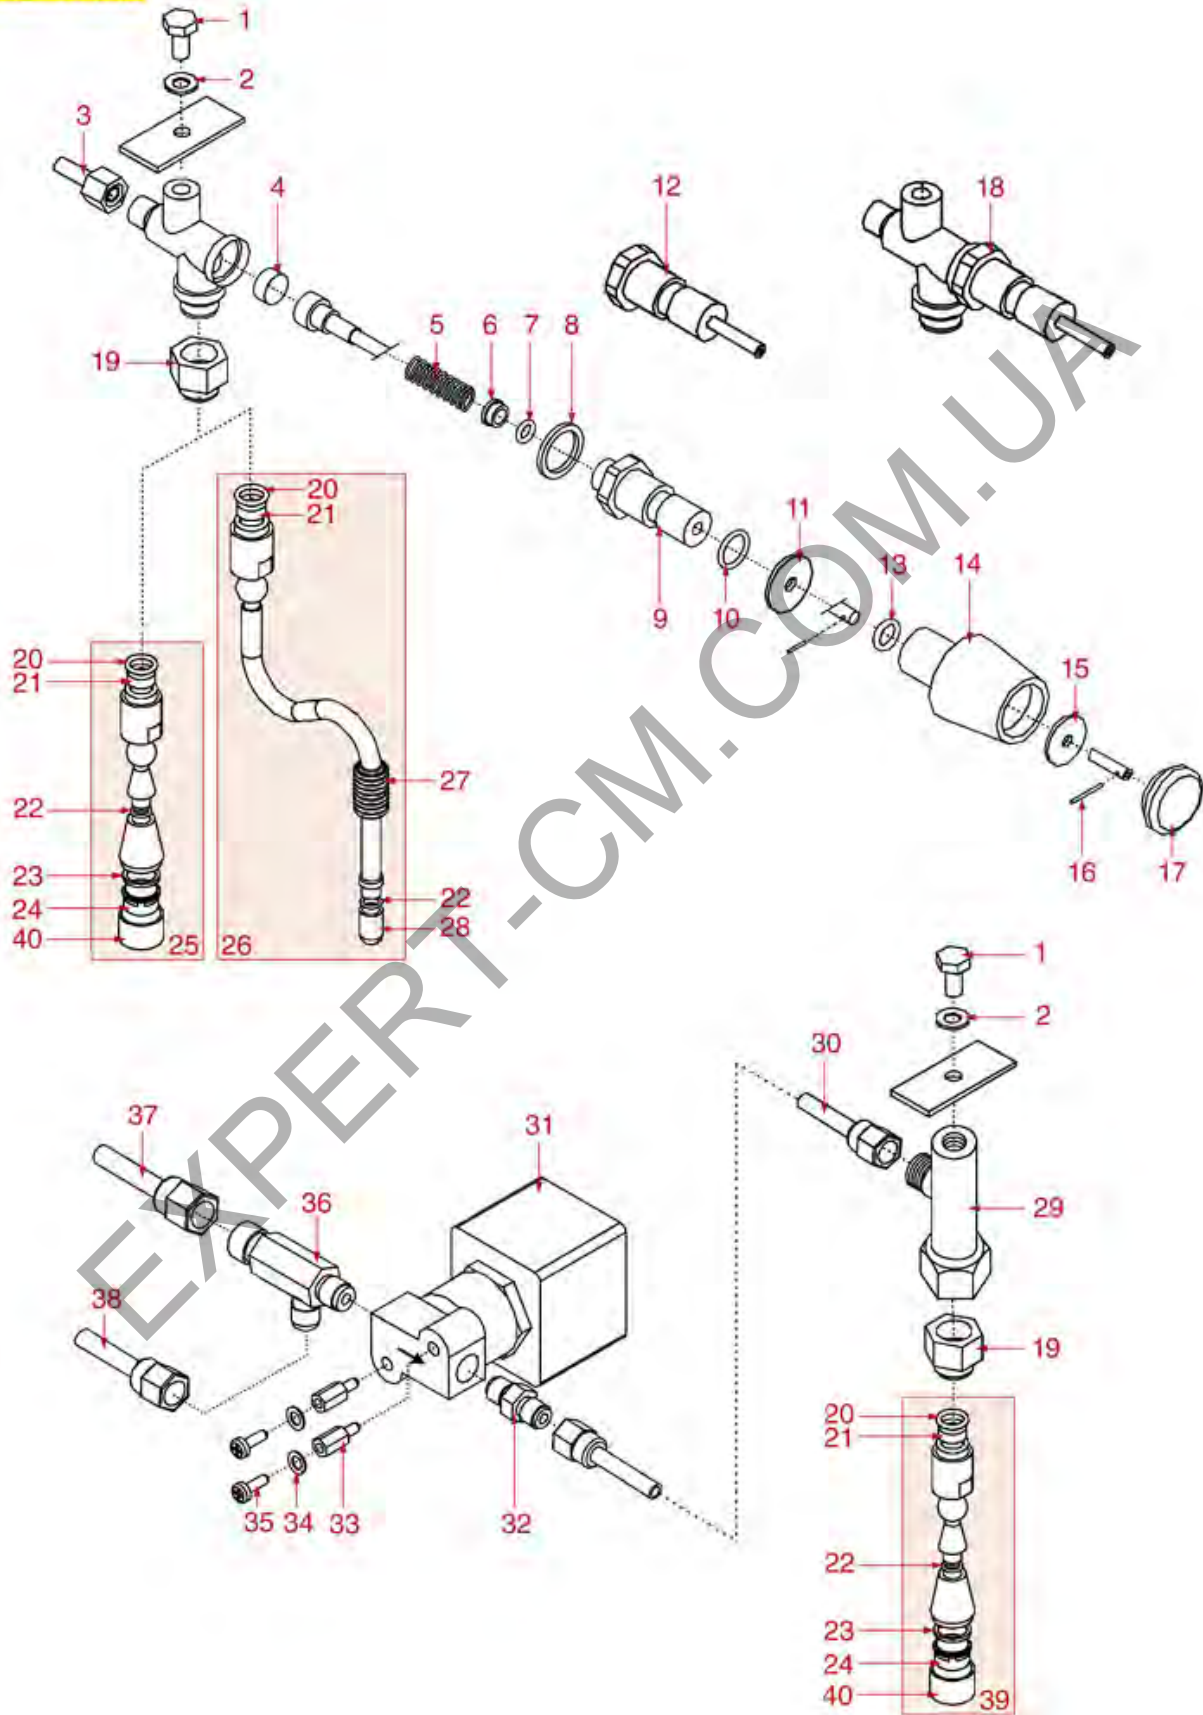

WATER/STEAM TAP VIVAE-VIVAS

VIVAE - VIVAS

RENEKA

Position	LF code no.	Description
1	1528622	HEXAGON HEAD SCREW M8x16
2	1528008	WASHER FLAT M8
4	1186442	BLIND GASKET $\varnothing$ 12x5.8 mm SILICONE
5	1250415	TAP SPRING $\varnothing$ 10x32 mm
7	1186854	O-RING EPDM R5
11	1528089	WASHER FLAT / MADE OF BRASS $\varnothing$ 21.6x6.5x2
13	3060608	O-RING O3050 EPDM
14	1241145	WATER/STEAM TAP KNOB
15	1528089	WASHER FLAT / MADE OF BRASS $\varnothing$ 21.6x6.5x2
16	1389001	S/STEEL PIN $\varnothing$ 2x20 mm
17	1241140	CHROME PLATED CAP FOR KNOB
18	1359012	WATER-STEAM TAP
20	3060608	O-RING O3050 EPDM
21	1186344	CONICAL PTFE SEAL $\varnothing$ 14.5x7x6 mm
22	1786063	O-RING M 0072-15 EPDM
23	1186410	FLAT EPDM GASKET $\varnothing$ 21x16x2 mm
24	1449317	WATER PIPE NOZZLE
25	1449140	WATER PIPE
26	1449395	STEAM PIPE
27	1186180	BURN PREVENTING RUBBERPIECE $\varnothing$ 10 mm
31	1120460	2-WAY SOLENOID VALVE LUCIFER 240V 50Hz
31	1120466	2-WAY SOLENOID VALVE LUCIFER 115V 60Hz
32	1349101	FITTING $\varnothing$ 1/8"M-1/8"M NICKEL-PLATED
39	1449396	WATER PIPE
40	1449018	NOZZLE FOR WATER

EXPERT-CM.COM.UA