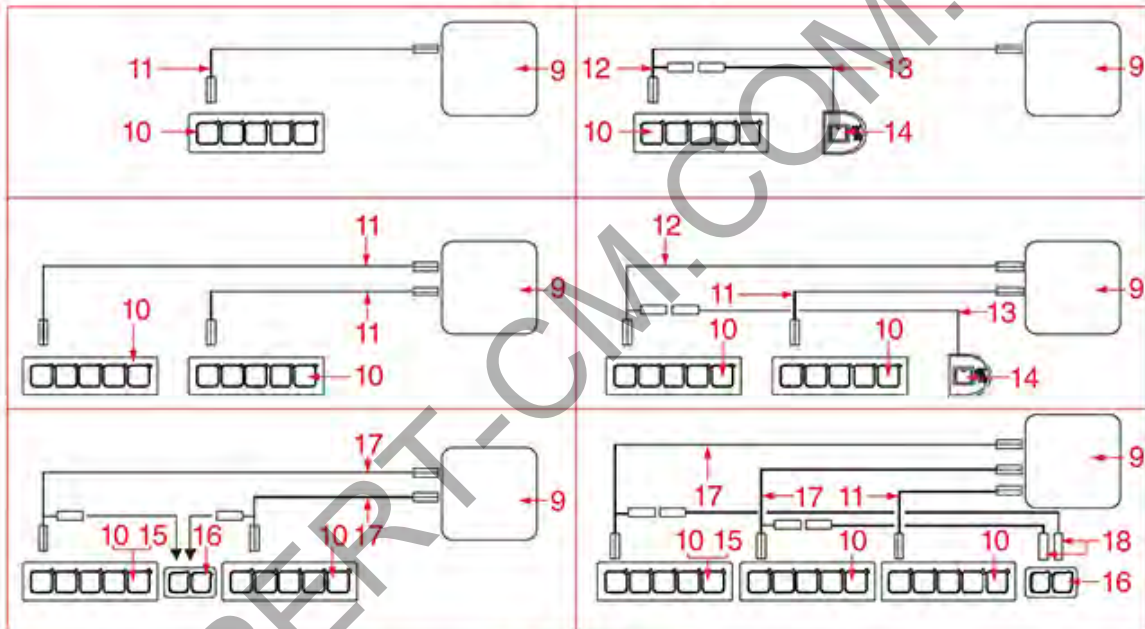

VIVA (before 2001)