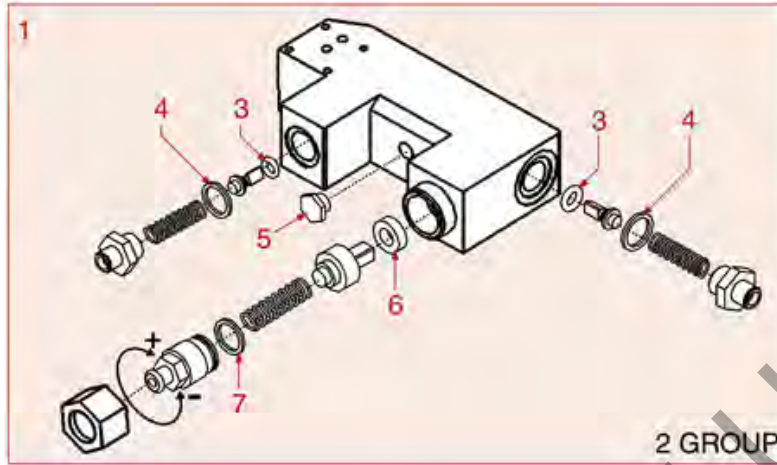

EXPERT-CM.COM.UA

WATER/STEAM TAP SINGLE-MOSAIC

SINGLE

MOSAIC

RENEKA

Position	LF code no.	Description
6	1449395	STEAM PIPE
7	3060608	O-RING O3050 EPDM
17	1186083	FLAT EPDM GASKET \varnothing 12x3x4 mm
19	1186084	LIP SEAL \varnothing 16x6x5 mm
28	1548021	STEAM/WATER TAP
29	1348102	STEAM TAP ASSY
34	1449317	WATER PIPE NOZZLE

EXPERT-CM.COM.UA

WATER INLET TAP VIVAE-VIVAS-LC

VIVAE-VIVAS
LC-MOSAIC

RK2001

RENEKA

Position	LF code no.	Description
3	1186422	O-RING 0108 EPDM
4	1186201	GASKET FLAT PTFE \varnothing 21x16.8x2 mm
6	1186161	FLAT EPDM GASKET \varnothing 13x4x4 mm
7	1786064	O-RING M 0170-20 EPDM
8	1349137	FITTING \varnothing 1/4"M-1/8"F
9	1349009	LOW NUT 1/8"
10	1349013	L-FITTING \varnothing 1/8"M-1/8"M NICKEL-PLATED
13	1186611	O-RING 02025 RED SILICONE
14	1455034	CYLINDER HEAD SCREW M4x10
15	1120279	SOLENOID VALVE ODE 2 WAYS 110/120V 15VA
15	1120352	2-WAY SOLENOID VALVE PARKER 230V 50/60Hz
16	1523034	NON-RETURN VALVE \varnothing 1/8"M-1/8"M
19	1349137	FITTING \varnothing 1/4"M-1/8"F
20	1449685	SILICONE HOSE \varnothing 6x10 SHORE 60 - 5 m