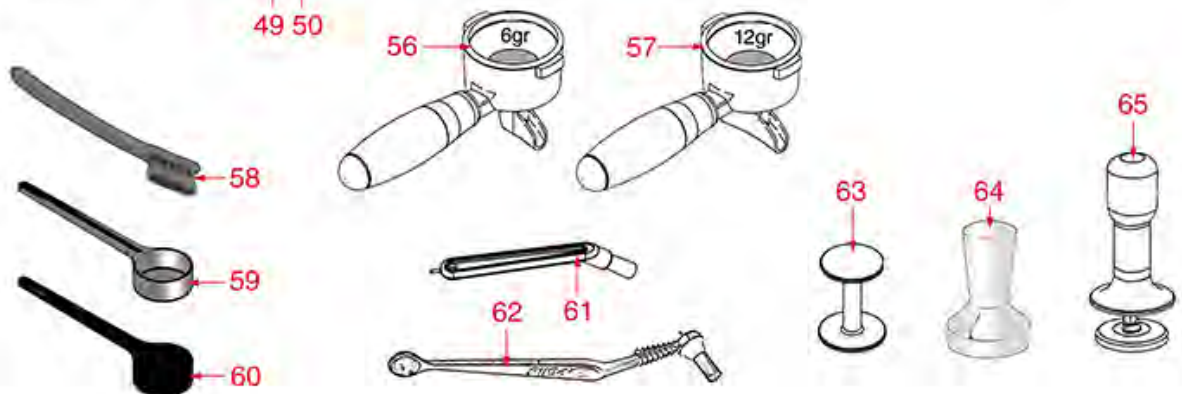

BREW GROUP VIVA-CONCEPT-LC-XL

VIVA E - VIVA S

VIVA - CONCEPT - LC - PLUS - PRESTIGE - XLBASIC

RK0101

RENEKA

Position	LF code no.	Description
1	1186082	ROUND PTFE GASKET \varnothing 50x36x2 mm
3	3528088	HEXAGON HEAD SCREW M8x20
4	1528008	WASHER FLAT M8
5	1486025	GROUP GASKET \varnothing 45x39x3 mm EPDM
6	3120034	FEMALE LARGE CONNECTOR
7	1120101	3-WAY SOLENOID VALVE PARKER 115V 50/60Hz
7	1120102	3-WAY SOLENOID VALVE LUCIFER 115V 60Hz
7	1120330	3-WAY SOLENOID VALVE LUCIFER 240V 50Hz
7	1120332	COIL LUCIFER/PARKER 220/240V 9W 50Hz
7	1120334	3-WAY MECHANICAL COMPONENT LUCIFER
7	1120335	3-WAY SOLENOID VALVE PARKER 230V 50/60Hz
7	1120339	3-WAY MECHANICAL COMPONENT PARKER
7	3120032	COIL PARKER ZB09 9W 220/240V 50/60Hz
9	1449681	SILICONE HOSE \varnothing 4x7 SHORE 60 - 5 m
10	1455034	CYLINDER HEAD SCREW M4x10
11	1186611	O-RING 02025 RED SILICONE
11	1186612	O-RING 02025 VITON
13	1349111	FITTING \varnothing 1/8" M 1/4" M
17	1086506	SHOWER HOLDER DIFFUSER
18	1081006	SHOWER SCREEN \varnothing 51.5 mm
18	1081007	SHOWER SCREEN \varnothing 51.5 mm
19	1528031	COUNTERSUNK FLAT HEAD SCREWS M5x12
20	1186726	FILTER HOLDER GASKET \varnothing 74x56x9 mm
21	1190001	PAPER SHIM \varnothing 73x59x0.8 mm
22	1190002	RUBBER SHIM \varnothing 73x59x1 mm EPDM
25	1349651	PIPETTE FITTING 90° EX EP
26	1449685	SILICONE HOSE \varnothing 6x10 SHORE 60 - 5 m
27	1455067	VOLUMETRIC FLOW METER GICAR
34	1186088	O-RING 02037 VITON
37	1250101	FILTER BLOCKING SPRING \varnothing 1,00 mm INOX
38	1160038	1 CUP FILTER 6 gr
39	1160040	1 CUP FILTER 7 gr
40	1160092	1 CUP FILTER 7 gr
41	1160088	1 CUP FILTER 8 gr
42	1160039	2 CUPS FILTER 12 gr
43	1160041	2 CUPS FILTER 14 gr
44	1160089	2 CUPS FILTER 16 gr
45	1160090	2 CUPS FILTER 18 gr
46	1165048	FILTER HOLDER RENEKA
47	1241505	KNOB FILTER HOLDER M10
51	1242020	FILTER HOLDER KNOB M10
53	1022504	CLOSED SINGLE SPOUT \varnothing 3/8"
54	1022502	DOUBLE SPOUT \varnothing 3/8"
55	1022551	TRIPLE SPOUT \varnothing 3/8"
58	1384002	BRUSH FOR MAINTENANCE
59	1069002	STAINLESS STEEL MEASURING SPOON 20 ml
60	1069001	PLASTIC MEASURING SPOON 20 ml
61	1384001	BRUSH FOR COFFEE SHOWER
62	1384003	BLACK SHOWER CLEANING BRUSH
63	1385002	NYLON COFFEE TAMPER \varnothing 50/57 mm
64	1385053	ANODIZED ALUMINIUM TAMPER \varnothing 58 mm
65	1385600	DYNAMOMETRIC MANUAL COFFEE TAMPER \varnothing 57mm
67	1160030	3 CUPS FILTER 21 gr