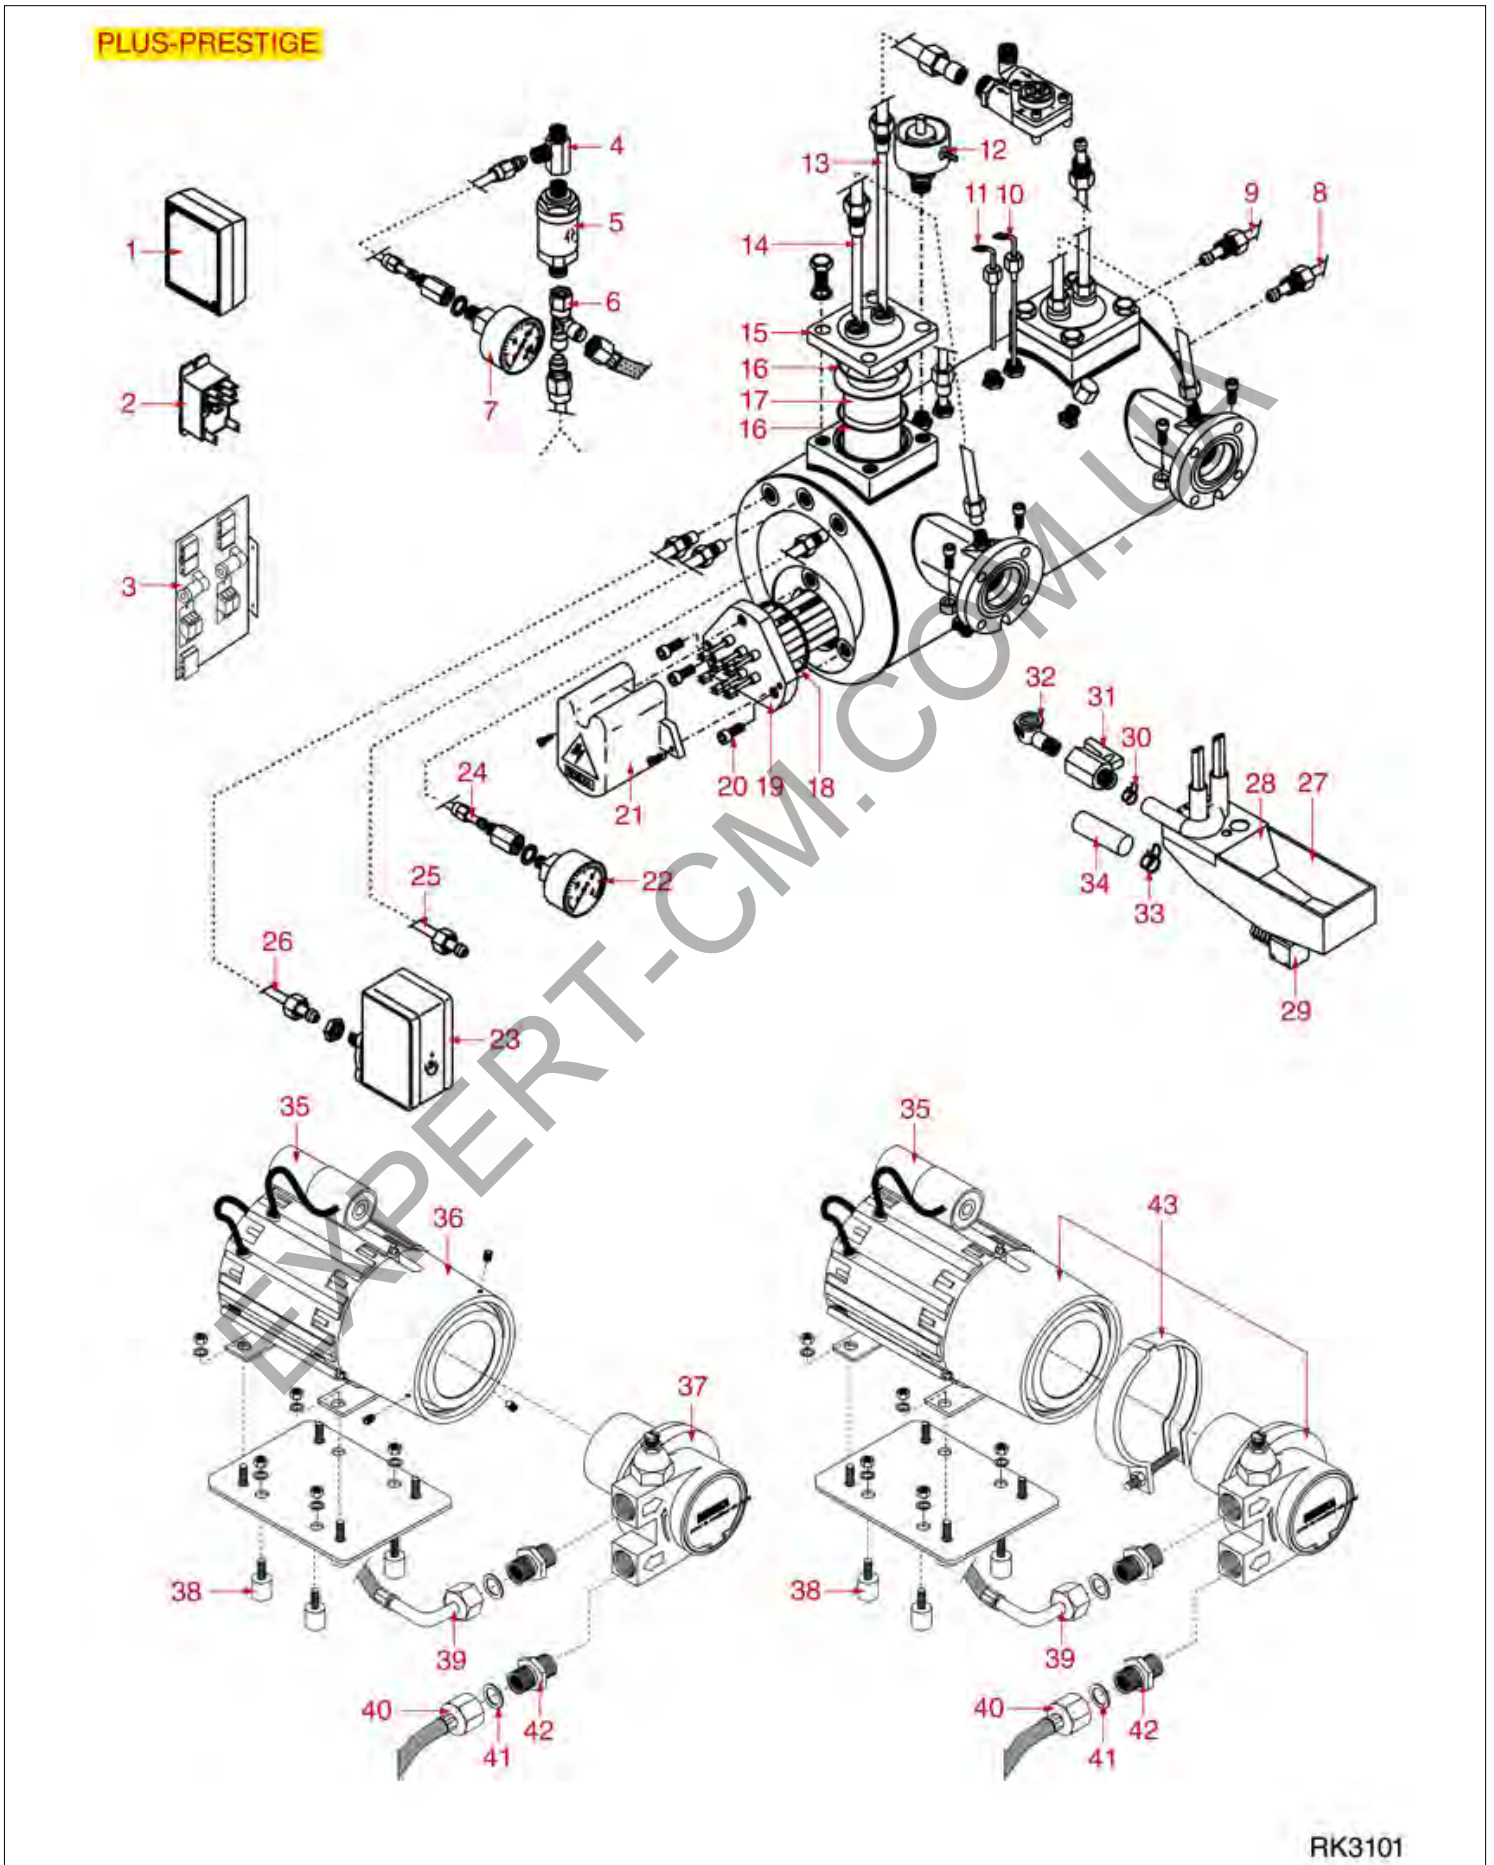

BOILER AND MOTOR PLUS-PRESTIGE

RK3101

Positions without LF code no.: upon request

RENEKA

Position	LF code no.	Description
1	1054583	DOSER CONTROL BOX 4 GROUPS 230V
2	3351032	POWER RELAY FINDER 66.82.8.230.0300
5	1523700	NON-RETURN VALVE $\varnothing$ 1/8"M-1/8"M
10	1341021	LEVEL PROBE 150 mm
12	1320008	BOILER VALVE $\varnothing$ 1/2"M
16	1186087	O-RING 0152 EPDM
18	3186290	O-RING 04187 EPDM
19	1455024	HEATING ELEMENT 4000W 230V
19	1455027	HEATING ELEMENT 3800W 220V
23	1320531	PRESSURE SWITCH P302/6 3-POLES 30A
27	1527031	DRAIN TRAY
28	1022020	DRAIN TANK WITH S-HOLE
31	3526699	BALL VALVE $\varnothing$ 1/4" MF
34	1449672	DRAIN PIPE ELISPIR $\varnothing$ 16x23 mm - 5 m
35	3068008	CAPACITOR DUCATI ENERGIA 5μF
37	1330052	ROTARY VANE PUMP ROTOFLOW $\varnothing$ 3/8" NPT
41	1186620	COPPER FLAT GASKET $\varnothing$ 22x17x1.5 mm

EXPERT-CM.COM.UA