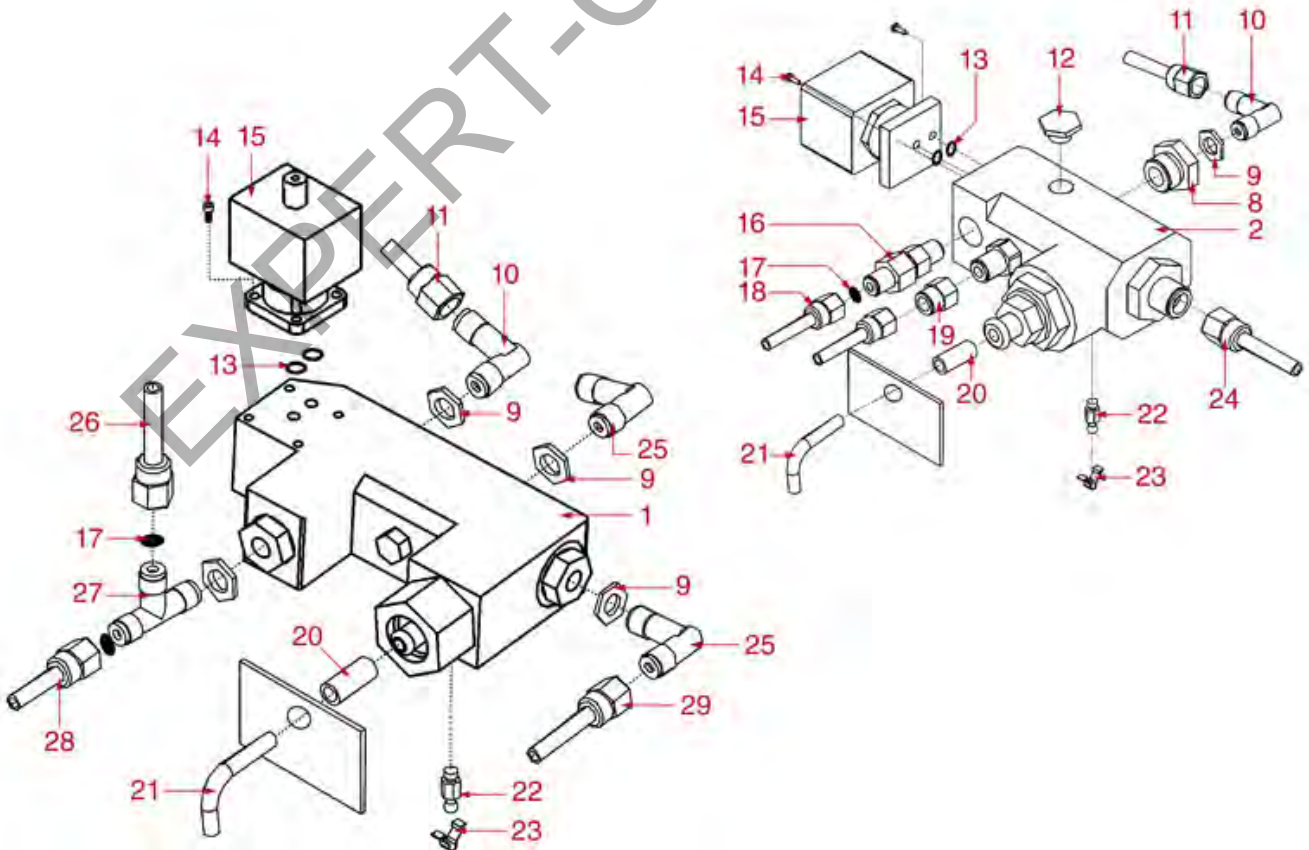

EXPERT-CM.COM.UA

WATER/STEAM TAP SINGLE-MOSAIC

SINGLE

MOSAIC

RENEKA

Position	LF code no.	Description
6	1449395	STEAM PIPE
7	3060608	O-RING O3050 EPDM
17	1186083	FLAT EPDM GASKET \varnothing 12x3x4 mm
19	1186084	LIP SEAL \varnothing 16x6x5 mm
28	1548021	STEAM/WATER TAP
29	1348102	STEAM TAP ASSY
34	1449317	WATER PIPE NOZZLE

EXPERT-CM.COM.UA

WATER INLET TAP VIVAE-VIVAS-LC

VIVAE-VIVAS
LC-MOSAIC

RK2001

RENEKA

Position	LF code no.	Description
3	1186422	O-RING 0108 EPDM
4	1186201	GASKET FLAT PTFE \varnothing 21x16.8x2 mm
6	1186161	FLAT EPDM GASKET \varnothing 13x4x4 mm
7	1786064	O-RING M 0170-20 EPDM
8	1349137	FITTING \varnothing 1/4"M-1/8"F
9	1349009	LOW NUT 1/8"
10	1349013	L-FITTING \varnothing 1/8"M-1/8"M NICKEL-PLATED
13	1186611	O-RING 02025 RED SILICONE
14	1455034	CYLINDER HEAD SCREW M4x10
15	1120279	SOLENOID VALVE ODE 2 WAYS 110/120V 15VA
15	1120352	2-WAY SOLENOID VALVE PARKER 230V 50/60Hz
16	1523034	NON-RETURN VALVE \varnothing 1/8"M-1/8"M
19	1349137	FITTING \varnothing 1/4"M-1/8"F
20	1449685	SILICONE HOSE \varnothing 6x10 SHORE 60 - 5 m

EXPERT-CM.COM.UA

WATER INLET TAP VIVA-CONCEPT-XL

VIVA-CONCEPT-PLUS-TEMPO-XL

RK2101

Positions without LF code no.: upon request

RENEKA

Position	LF code no.	Description
1	1449089	FLEX HOSE \varnothing 3/8" Fp x Fp 2000 mm
2	1186620	COPPER FLAT GASKET \varnothing 22x17x1.5 mm
3	1349103	FITTING \varnothing 3/8"M-3/8"M
4	3060608	O-RING O3050 EPDM
7	1186514	O-RING 02015 SILICON
10	3526699	BALL VALVE \varnothing 1/4" MF
12	1186085	RED SILICONE O-RING 0117
13	1186175	BLIND GASKET \varnothing 13x4 mm
15	1523700	NON-RETURN VALVE \varnothing 1/8"M-1/8"M
20	1349101	FITTING \varnothing 1/8"M-1/8"M NICKEL-PLATED
21	1120460	2-WAY SOLENOID VALVE LUCIFER 240V 50Hz
21	1120466	2-WAY SOLENOID VALVE LUCIFER 115V 60Hz