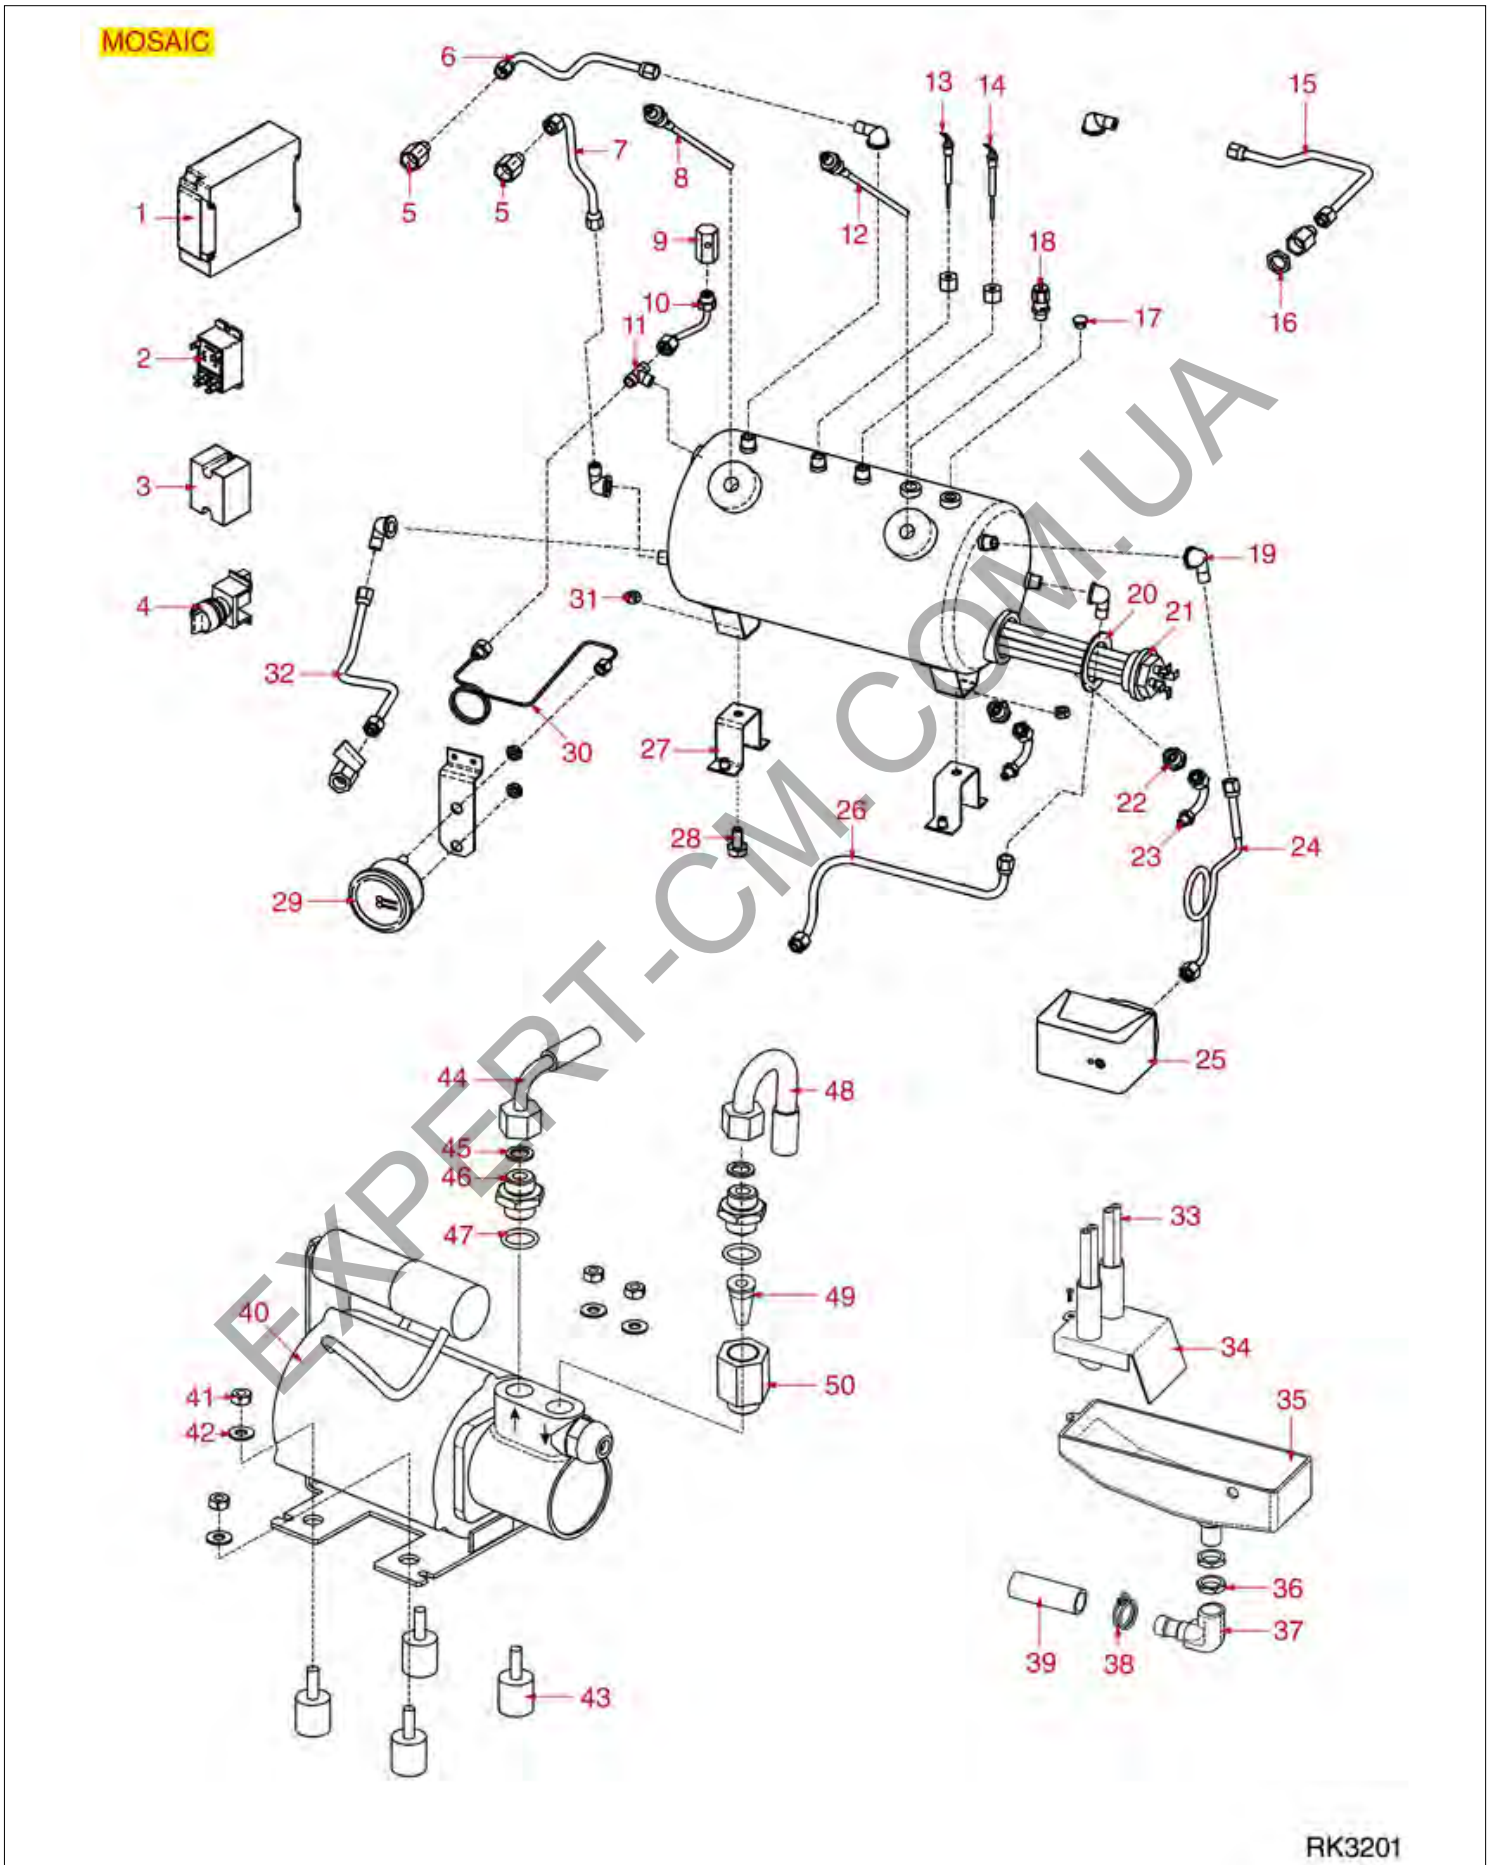

BOILER AND MOTOR MOSAIC

RK3201

Positions without LF code no.: upon request

RENEKA

Position	LF code no.	Description
2	3351032	POWER RELAY FINDER 66.82.8.230.0300
5	1349127	FITTING $\varnothing$ 1/4"M-3/8"F
13	1341020	LEVEL PROBE 92 mm
14	1341021	LEVEL PROBE 150 mm
16	1348036	NUT $\varnothing$ 3/8" WRENCH 21x6mm
20	3186010	ASBESTOS FREE FLAT GASKET $\varnothing$ 54x42x2 mm
21	1755214	HEATING ELEMENT 3100W 230V
22	1349112	FITTING $\varnothing$ 1/4"M-3/8"M
25	1320531	PRESSURE SWITCH P302/6 3-POLES 30A
28	1528084	CYLINDER HEAD SCREW M8x25
29	1242008	BOILER-PUMP PRESSURE GAUGE $\varnothing$ 63 mm
29	1245661	BOILER-PUMP PRESSURE GAUGE $\varnothing$ 63 mm
31	1528621	HEXAGONAL NUT M8 SHORT M8
33	1449681	SILICONE HOSE $\varnothing$ 4x7 SHORE 60 - 5 m
35	1022020	DRAIN TANK WITH S-HOLE
36	1348036	NUT $\varnothing$ 3/8" WRENCH 21x6mm
39	1449672	DRAIN PIPE ELISPIR $\varnothing$ 16x23 mm - 5 m
41	1528030	MID HEXAGONAL NUT M6
45	1186620	COPPER FLAT GASKET $\varnothing$ 22x17x1.5 mm

EXPERT-CM.COM.UA