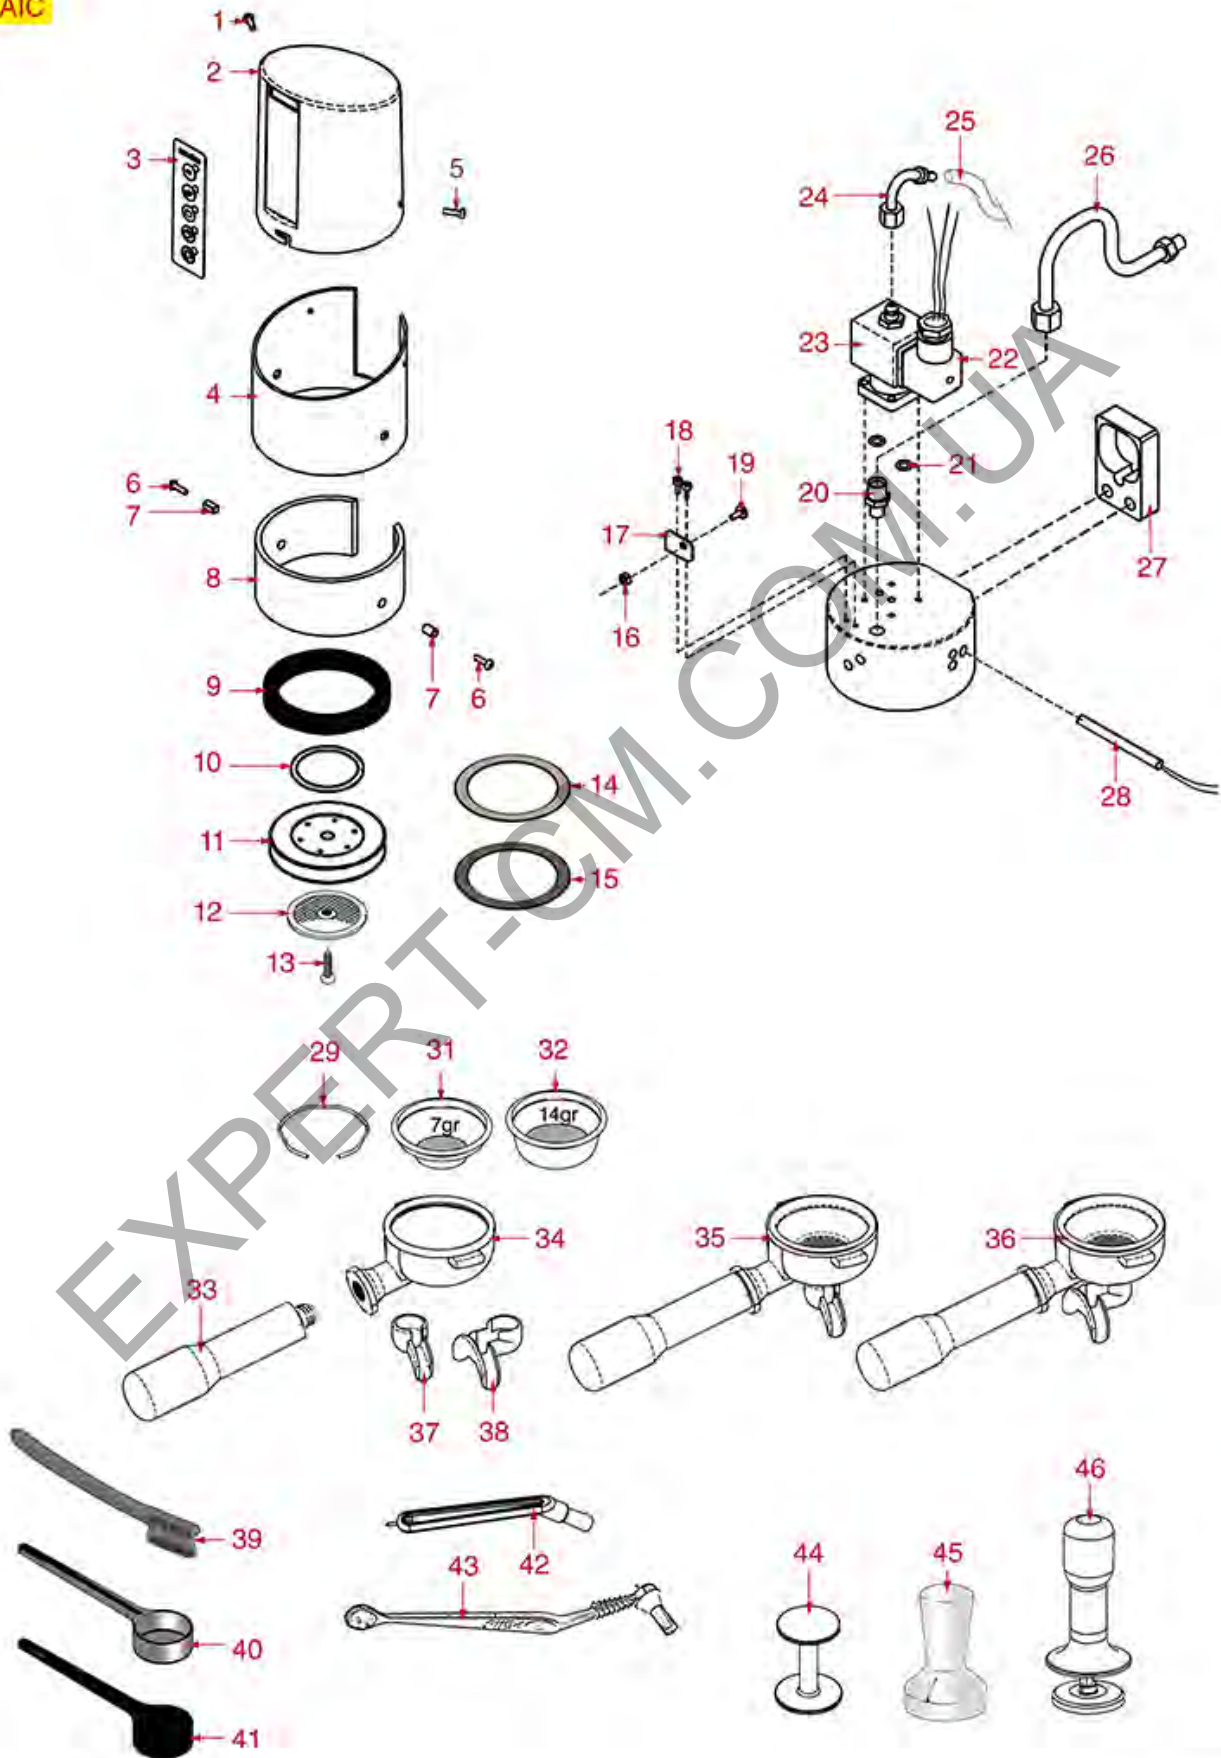

BREW GROUP MOSAIC

MOSAIC

RK0201

Positions without LF code no.: upon request

RENEKA

Position	LF code no.	Description
5	1455034	CYLINDER HEAD SCREW M4x10
9	1786062	GASKET FILTER HOLDER $\varnothing$ 72x56x8 mm
10	3160044	O-RING 03187 EPDM
12	1081006	SHOWER SCREEN $\varnothing$ 51.5 mm
12	1081007	SHOWER SCREEN $\varnothing$ 51.5 mm
13	1528031	COUNTERSUNK FLAT HEAD SCREWS M5x12
20	1349111	FITTING $\varnothing$ 1/8" M 1/4" M
21	1186611	O-RING 02025 RED SILICONE
22	3120034	FEMALE LARGE CONNECTOR
23	1120101	3-WAY SOLENOID VALVE PARKER 115V 50/60Hz
23	1120102	3-WAY SOLENOID VALVE LUCIFER 115V 60Hz
23	1120330	3-WAY SOLENOID VALVE LUCIFER 240V 50Hz
23	1120332	COIL LUCIFER/PARKER 220/240V 9W 50Hz
23	1120334	3-WAY MECHANICAL COMPONENT LUCIFER
23	1120335	3-WAY SOLENOID VALVE PARKER 230V 50/60Hz
23	1120339	3-WAY MECHANICAL COMPONENT PARKER
23	3120032	COIL PARKER ZB09 9W 220/240V 50/60Hz
25	1449681	SILICONE HOSE $\varnothing$ 4x7 SHORE 60 - 5 m
29	1250101	FILTER BLOCKING SPRING $\varnothing$ 1,00 mm INOX
31	1160040	1 CUP FILTER 7 gr
32	1160041	2 CUPS FILTER 14 gr
33	1241501	FILTER HOLDER HANDLE M12
33	1241504	FILTER HOLDER HANDLE M12
34	1165064	FILTER HOLDER BFC/ROYAL/RK
37	1022032	SINGLE SPOUT $\varnothing$ 3/8"
38	1022506	SPOUT DOUBLE $\varnothing$ 3/8"
39	1384002	BRUSH FOR MAINTENANCE
40	1069002	STAINLESS STEEL MEASURING SPOON 20 ml
41	1069001	PLASTIC MEASURING SPOON 20 ml
42	1384001	BRUSH FOR COFFEE SHOWER
43	1384003	BLACK SHOWER CLEANING BRUSH
44	1385002	NYLON COFFEE TAMPER $\varnothing$ 50/57 mm
45	1385053	ANODIZED ALUMINIUM TAMPER $\varnothing$ 58 mm
46	1385600	DYNAMOMETRIC MANUAL COFFEE TAMPER $\varnothing$ 57mm