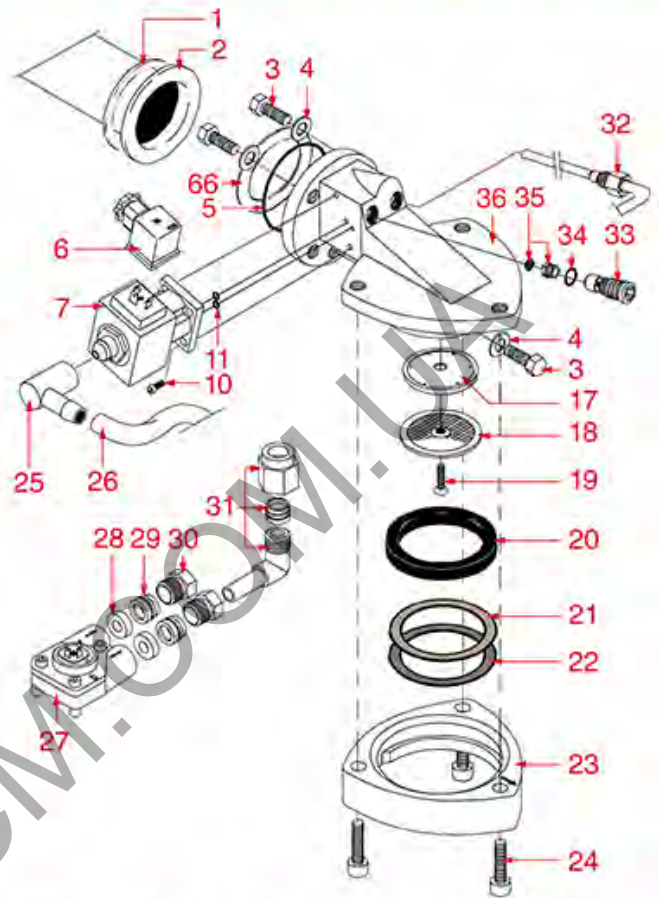

BREW GROUP VIVA-CONCEPT-LC-XL

VIVA E - VIVA S

VIVA - CONCEPT - LC - PLUS - PRESTIGE - XLBASIC

RK0101

RENEKA

Position	LF code no.	Description
1	1186082	ROUND PTFE GASKET \varnothing 50x36x2 mm
3	3528088	HEXAGON HEAD SCREW M8x20
4	1528008	WASHER FLAT M8
5	1486025	GROUP GASKET \varnothing 45x39x3 mm EPDM
6	3120034	FEMALE LARGE CONNECTOR
7	1120101	3-WAY SOLENOID VALVE PARKER 115V 50/60Hz
7	1120102	3-WAY SOLENOID VALVE LUCIFER 115V 60Hz
7	1120330	3-WAY SOLENOID VALVE LUCIFER 240V 50Hz
7	1120332	COIL LUCIFER/PARKER 220/240V 9W 50Hz
7	1120334	3-WAY MECHANICAL COMPONENT LUCIFER
7	1120335	3-WAY SOLENOID VALVE PARKER 230V 50/60Hz
7	1120339	3-WAY MECHANICAL COMPONENT PARKER
7	3120032	COIL PARKER ZB09 9W 220/240V 50/60Hz
9	1449681	SILICONE HOSE \varnothing 4x7 SHORE 60 - 5 m
10	1455034	CYLINDER HEAD SCREW M4x10
11	1186611	O-RING 02025 RED SILICONE
11	1186612	O-RING 02025 VITON
13	1349111	FITTING \varnothing 1/8" M 1/4" M
17	1086506	SHOWER HOLDER DIFFUSER
18	1081006	SHOWER SCREEN \varnothing 51.5 mm
18	1081007	SHOWER SCREEN \varnothing 51.5 mm
19	1528031	COUNTERSUNK FLAT HEAD SCREWS M5x12
20	1186726	FILTER HOLDER GASKET \varnothing 74x56x9 mm
21	1190001	PAPER SHIM \varnothing 73x59x0.8 mm
22	1190002	RUBBER SHIM \varnothing 73x59x1 mm EPDM
25	1349651	PIPETTE FITTING 90° EX EP
26	1449685	SILICONE HOSE \varnothing 6x10 SHORE 60 - 5 m
27	1455067	VOLUMETRIC FLOW METER GICAR
34	1186088	O-RING 02037 VITON
37	1250101	FILTER BLOCKING SPRING \varnothing 1,00 mm INOX
38	1160038	1 CUP FILTER 6 gr
39	1160040	1 CUP FILTER 7 gr
40	1160092	1 CUP FILTER 7 gr
41	1160088	1 CUP FILTER 8 gr
42	1160039	2 CUPS FILTER 12 gr
43	1160041	2 CUPS FILTER 14 gr
44	1160089	2 CUPS FILTER 16 gr
45	1160090	2 CUPS FILTER 18 gr
46	1165048	FILTER HOLDER RENEKA
47	1241505	KNOB FILTER HOLDER M10
51	1242020	FILTER HOLDER KNOB M10
53	1022504	CLOSED SINGLE SPOUT \varnothing 3/8"
54	1022502	DOUBLE SPOUT \varnothing 3/8"
55	1022551	TRIPLE SPOUT \varnothing 3/8"
58	1384002	BRUSH FOR MAINTENANCE
59	1069002	STAINLESS STEEL MEASURING SPOON 20 ml
60	1069001	PLASTIC MEASURING SPOON 20 ml
61	1384001	BRUSH FOR COFFEE SHOWER
62	1384003	BLACK SHOWER CLEANING BRUSH
63	1385002	NYLON COFFEE TAMPER \varnothing 50/57 mm
64	1385053	ANODIZED ALUMINIUM TAMPER \varnothing 58 mm
65	1385600	DYNAMOMETRIC MANUAL COFFEE TAMPER \varnothing 57mm
67	1160030	3 CUPS FILTER 21 gr