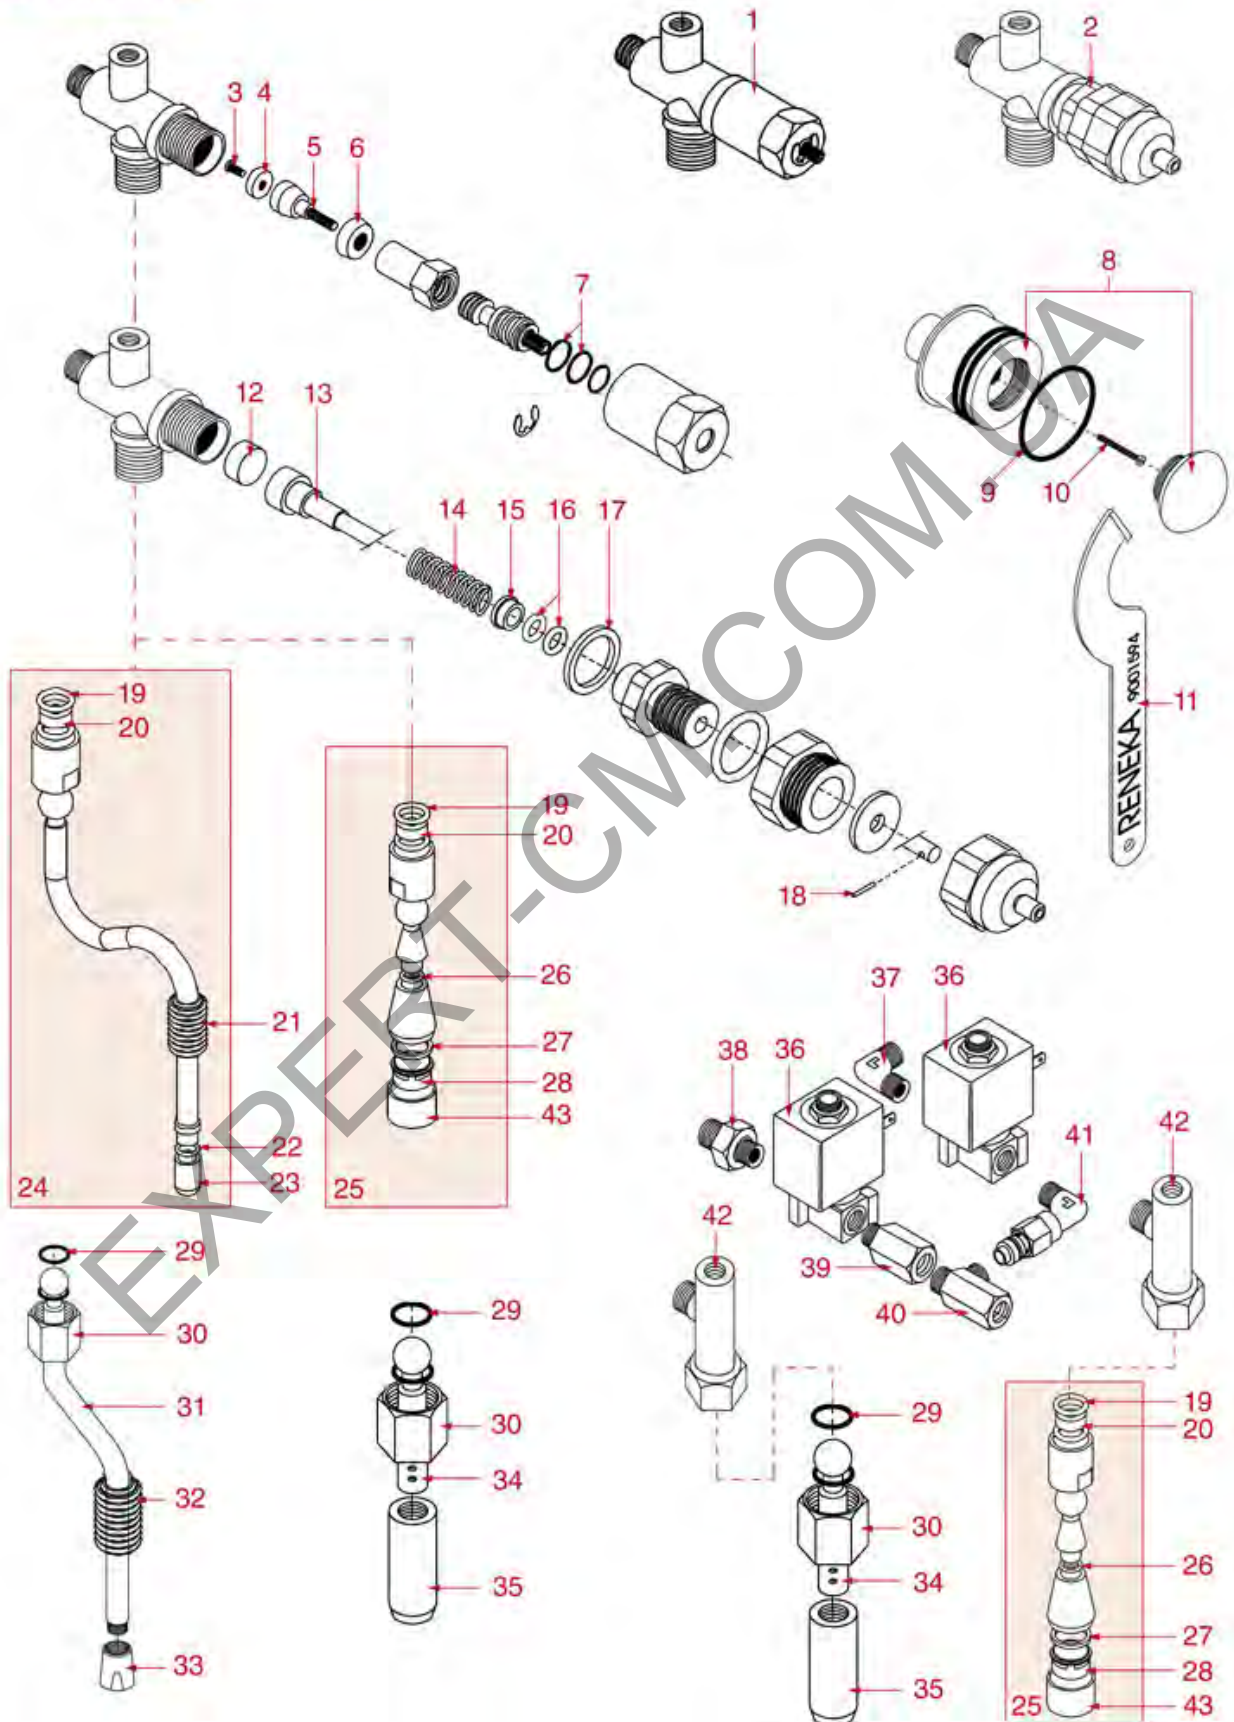

WATER/STEAM TAP PLUS-PRESTIGE

PLUS - PRESTIGE

RK1201

RENEKA

Position	LF code no.	Description
1	1348221	WATER/STEAM TAP
2	1348221	WATER/STEAM TAP
4	1186083	FLAT EPDM GASKET $\varnothing$ 12x3x4 mm
6	1186084	LIP SEAL $\varnothing$ 16x6x5 mm
7	1186346	O-RING 02043 EPDM
9	3186338	O-RING 04143 EPDM
12	1186442	BLIND GASKET $\varnothing$ 12x5.8 mm SILICONE
14	1250415	TAP SPRING $\varnothing$ 10x32 mm
16	1186854	O-RING EPDM R5
18	1389001	S/STEEL PIN $\varnothing$ 2x20 mm
19	3060608	O-RING O3050 EPDM
20	1186344	CONICAL PTFE SEAL $\varnothing$ 14.5x7x6 mm
21	1186180	BURN PREVENTING RUBBERPIECE $\varnothing$ 10 mm
22	1786063	O-RING M 0072-15 EPDM
24	1449395	STEAM PIPE
25	1449396	WATER PIPE
26	1786063	O-RING M 0072-15 EPDM
27	1186410	FLAT EPDM GASKET $\varnothing$ 21x16x2 mm
28	1449317	WATER PIPE NOZZLE
29	1186458	RED SILICONE RING 03050
31	1449395	STEAM PIPE
32	1186180	BURN PREVENTING RUBBERPIECE $\varnothing$ 10 mm
36	1120460	2-WAY SOLENOID VALVE LUCIFER 240V 50Hz
36	1120466	2-WAY SOLENOID VALVE LUCIFER 115V 60Hz
37	1349274	ELBOW FITTING $\varnothing$ 1/8"M-1/8"M
38	1349111	FITTING $\varnothing$ 1/8"M 1/4"M
43	1449018	NOZZLE FOR WATER

EXPERT-CM.COM.UA