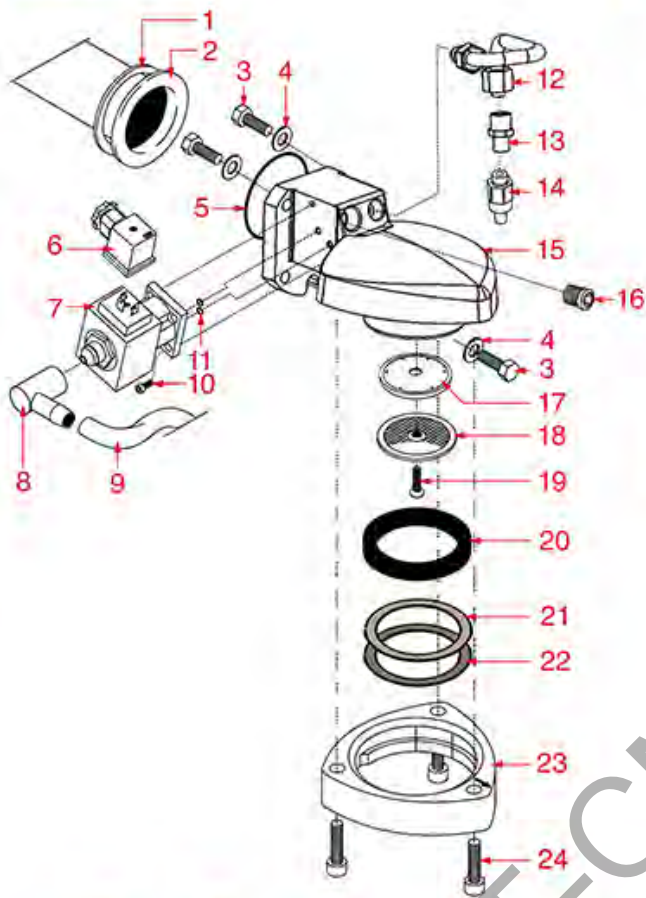

BREW GROUP VIVA-CONCEPT-LC-XL

VIVA E - VIVA S

VIVA - CONCEPT - LC - PLUS - PRESTIGE - XLBASIC

RK0101

RENEKA

Position	LF code no.	Description
1	1186082	ROUND PTFE GASKET \varnothing 50x36x2 mm
3	3528088	HEXAGON HEAD SCREW M8x20
4	1528008	WASHER FLAT M8
5	1486025	GROUP GASKET \varnothing 45x39x3 mm EPDM
6	3120034	FEMALE LARGE CONNECTOR
7	1120101	3-WAY SOLENOID VALVE PARKER 115V 50/60Hz
7	1120102	3-WAY SOLENOID VALVE LUCIFER 115V 60Hz
7	1120330	3-WAY SOLENOID VALVE LUCIFER 240V 50Hz
7	1120332	COIL LUCIFER/PARKER 220/240V 9W 50Hz
7	1120334	3-WAY MECHANICAL COMPONENT LUCIFER
7	1120335	3-WAY SOLENOID VALVE PARKER 230V 50/60Hz
7	1120339	3-WAY MECHANICAL COMPONENT PARKER
7	3120032	COIL PARKER ZB09 9W 220/240V 50/60Hz
9	1449681	SILICONE HOSE \varnothing 4x7 SHORE 60 - 5 m
10	1455034	CYLINDER HEAD SCREW M4x10
11	1186611	O-RING 02025 RED SILICONE
11	1186612	O-RING 02025 VITON
13	1349111	FITTING \varnothing 1/8" M 1/4" M
17	1086506	SHOWER HOLDER DIFFUSER
18	1081006	SHOWER SCREEN \varnothing 51.5 mm
18	1081007	SHOWER SCREEN \varnothing 51.5 mm
19	1528031	COUNTERSUNK FLAT HEAD SCREWS M5x12
20	1186726	FILTER HOLDER GASKET \varnothing 74x56x9 mm
21	1190001	PAPER SHIM \varnothing 73x59x0.8 mm
22	1190002	RUBBER SHIM \varnothing 73x59x1 mm EPDM
25	1349651	PIPETTE FITTING 90° EX EP
26	1449685	SILICONE HOSE \varnothing 6x10 SHORE 60 - 5 m
27	1455067	VOLUMETRIC FLOW METER GICAR
34	1186088	O-RING 02037 VITON
37	1250101	FILTER BLOCKING SPRING \varnothing 1,00 mm INOX
38	1160038	1 CUP FILTER 6 gr
39	1160040	1 CUP FILTER 7 gr
40	1160092	1 CUP FILTER 7 gr
41	1160088	1 CUP FILTER 8 gr
42	1160039	2 CUPS FILTER 12 gr
43	1160041	2 CUPS FILTER 14 gr
44	1160089	2 CUPS FILTER 16 gr
45	1160090	2 CUPS FILTER 18 gr
46	1165048	FILTER HOLDER RENEKA
47	1241505	KNOB FILTER HOLDER M10
51	1242020	FILTER HOLDER KNOB M10
53	1022504	CLOSED SINGLE SPOUT \varnothing 3/8"
54	1022502	DOUBLE SPOUT \varnothing 3/8"
55	1022551	TRIPLE SPOUT \varnothing 3/8"
58	1384002	BRUSH FOR MAINTENANCE
59	1069002	STAINLESS STEEL MEASURING SPOON 20 ml
60	1069001	PLASTIC MEASURING SPOON 20 ml
61	1384001	BRUSH FOR COFFEE SHOWER
62	1384003	BLACK SHOWER CLEANING BRUSH
63	1385002	NYLON COFFEE TAMPER \varnothing 50/57 mm
64	1385053	ANODIZED ALUMINIUM TAMPER \varnothing 58 mm
65	1385600	DYNAMOMETRIC MANUAL COFFEE TAMPER \varnothing 57mm
67	1160030	3 CUPS FILTER 21 gr