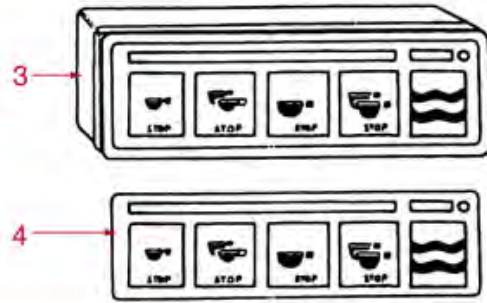

PUSH-BUTTONS BASIC-CONCEPT-LC-PILOT-XL

BASIC