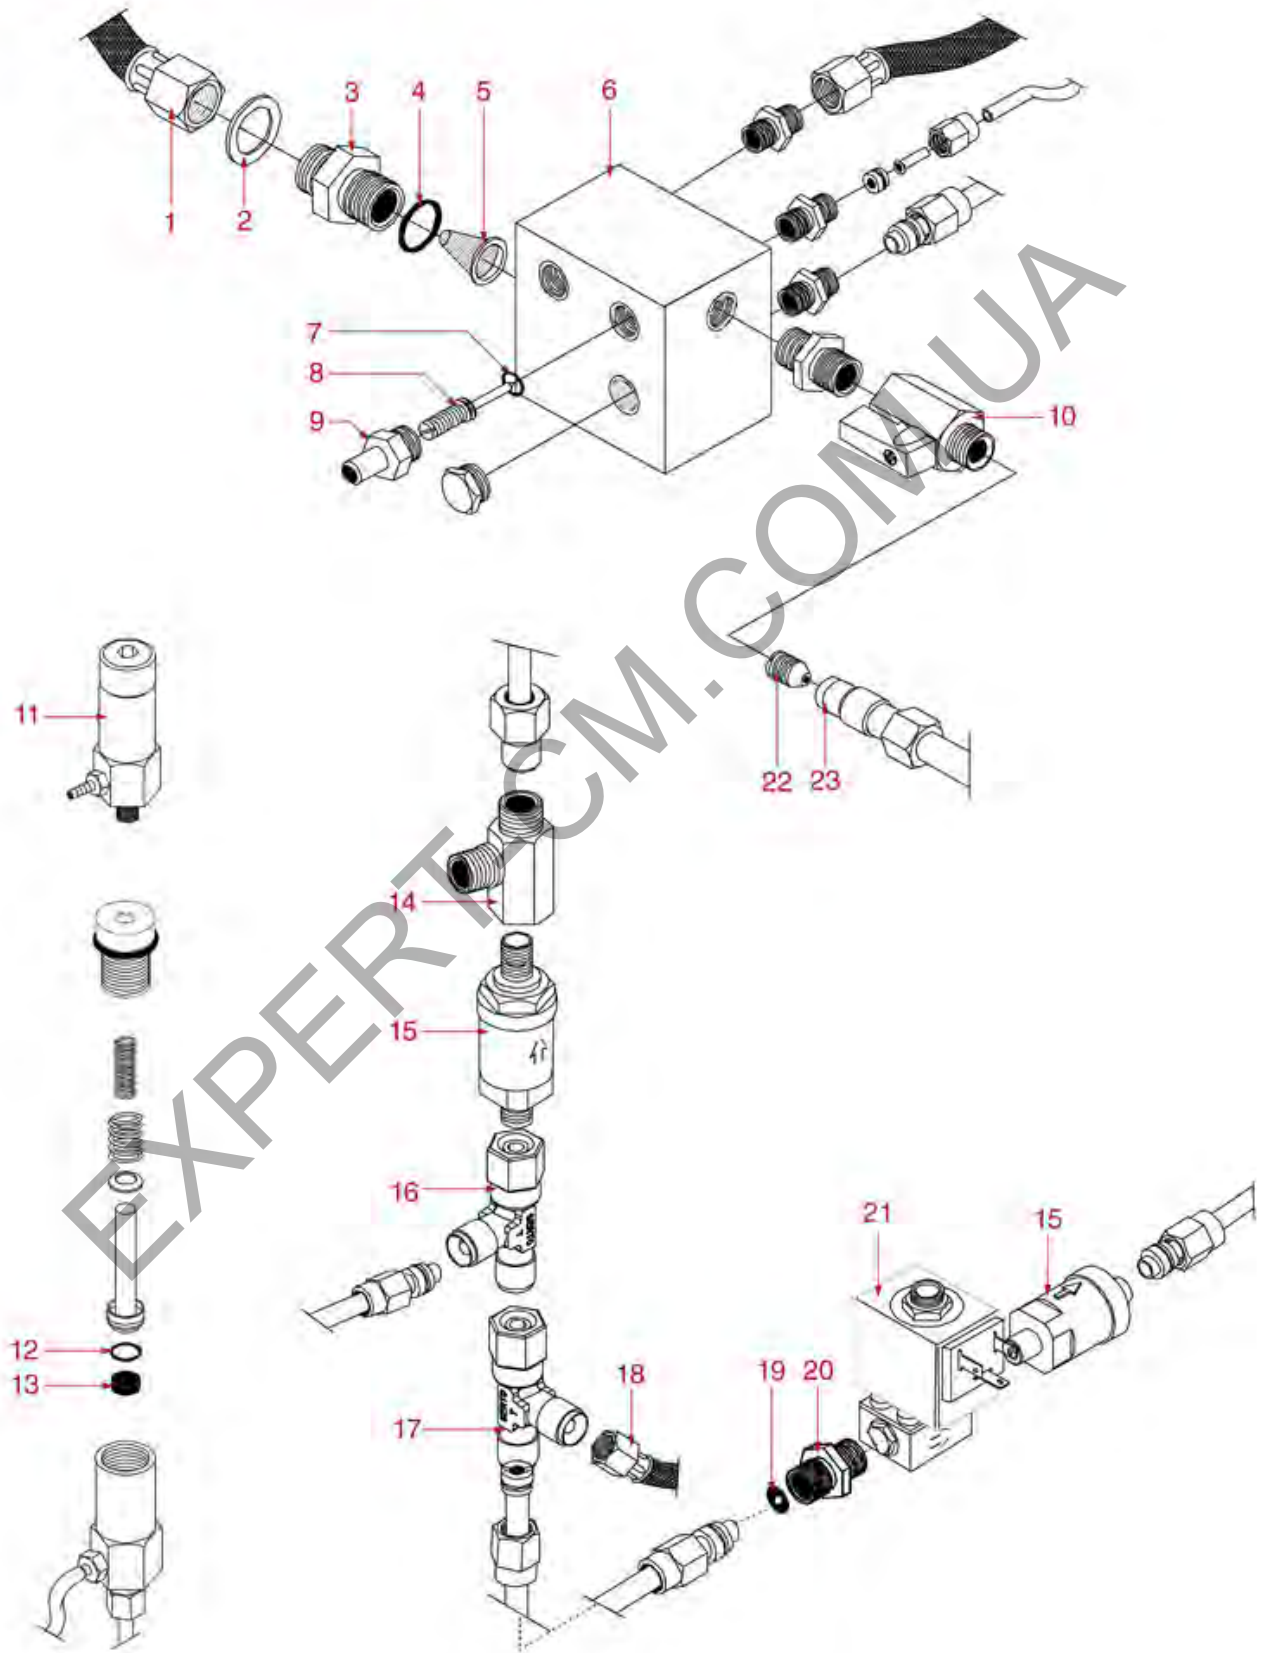

EXPERT-CM.COM.UA

WATER INLET TAP VIVAE-VIVAS-LC

VIVAE-VIVAS
LC-MOSAIC

RK2001

RENEKA

Position	LF code no.	Description
3	1186422	O-RING 0108 EPDM
4	1186201	GASKET FLAT PTFE \varnothing 21x16.8x2 mm
6	1186161	FLAT EPDM GASKET \varnothing 13x4x4 mm
7	1786064	O-RING M 0170-20 EPDM
8	1349137	FITTING \varnothing 1/4"M-1/8"F
9	1349009	LOW NUT 1/8"
10	1349013	L-FITTING \varnothing 1/8"M-1/8"M NICKEL-PLATED
13	1186611	O-RING 02025 RED SILICONE
14	1455034	CYLINDER HEAD SCREW M4x10
15	1120279	SOLENOID VALVE ODE 2 WAYS 110/120V 15VA
15	1120352	2-WAY SOLENOID VALVE PARKER 230V 50/60Hz
16	1523034	NON-RETURN VALVE \varnothing 1/8"M-1/8"M
19	1349137	FITTING \varnothing 1/4"M-1/8"F
20	1449685	SILICONE HOSE \varnothing 6x10 SHORE 60 - 5 m

EXPERT-CM.COM.UA

WATER INLET TAP VIVA-CONCEPT-XL

VIVA-CONCEPT-PLUS-TEMPO-XL

RK2101

Positions without LF code no.: upon request

RENEKA

Position	LF code no.	Description
1	1449089	FLEX HOSE \varnothing 3/8" Fp x Fp 2000 mm
2	1186620	COPPER FLAT GASKET \varnothing 22x17x1.5 mm
3	1349103	FITTING \varnothing 3/8"M-3/8"M
4	3060608	O-RING O3050 EPDM
7	1186514	O-RING 02015 SILICON
10	3526699	BALL VALVE \varnothing 1/4" MF
12	1186085	RED SILICONE O-RING 0117
13	1186175	BLIND GASKET \varnothing 13x4 mm
15	1523700	NON-RETURN VALVE \varnothing 1/8"M-1/8"M
20	1349101	FITTING \varnothing 1/8"M-1/8"M NICKEL-PLATED
21	1120460	2-WAY SOLENOID VALVE LUCIFER 240V 50Hz
21	1120466	2-WAY SOLENOID VALVE LUCIFER 115V 60Hz