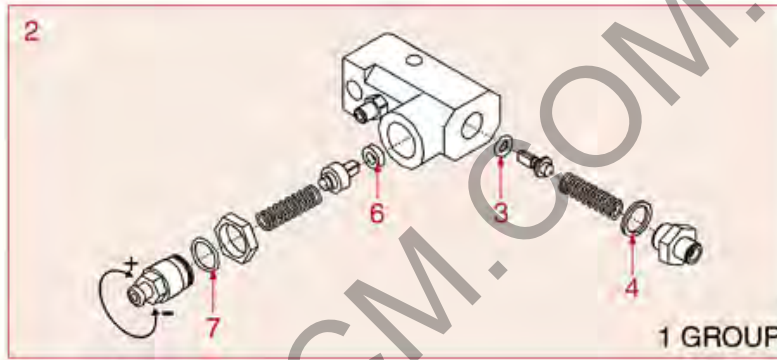

EXPERT-CM.COM.UA

WATER INLET TAP VIVAE-VIVAS-LC

VIVAE-VIVAS
LC-MOSAIC

RK2001

RENEKA

Position	LF code no.	Description
3	1186422	O-RING 0108 EPDM
4	1186201	GASKET FLAT PTFE \varnothing 21x16.8x2 mm
6	1186161	FLAT EPDM GASKET \varnothing 13x4x4 mm
7	1786064	O-RING M 0170-20 EPDM
8	1349137	FITTING \varnothing 1/4"M-1/8"F
9	1349009	LOW NUT 1/8"
10	1349013	L-FITTING \varnothing 1/8"M-1/8"M NICKEL-PLATED
13	1186611	O-RING 02025 RED SILICONE
14	1455034	CYLINDER HEAD SCREW M4x10
15	1120279	SOLENOID VALVE ODE 2 WAYS 110/120V 15VA
15	1120352	2-WAY SOLENOID VALVE PARKER 230V 50/60Hz
16	1523034	NON-RETURN VALVE \varnothing 1/8"M-1/8"M
19	1349137	FITTING \varnothing 1/4"M-1/8"F
20	1449685	SILICONE HOSE \varnothing 6x10 SHORE 60 - 5 m