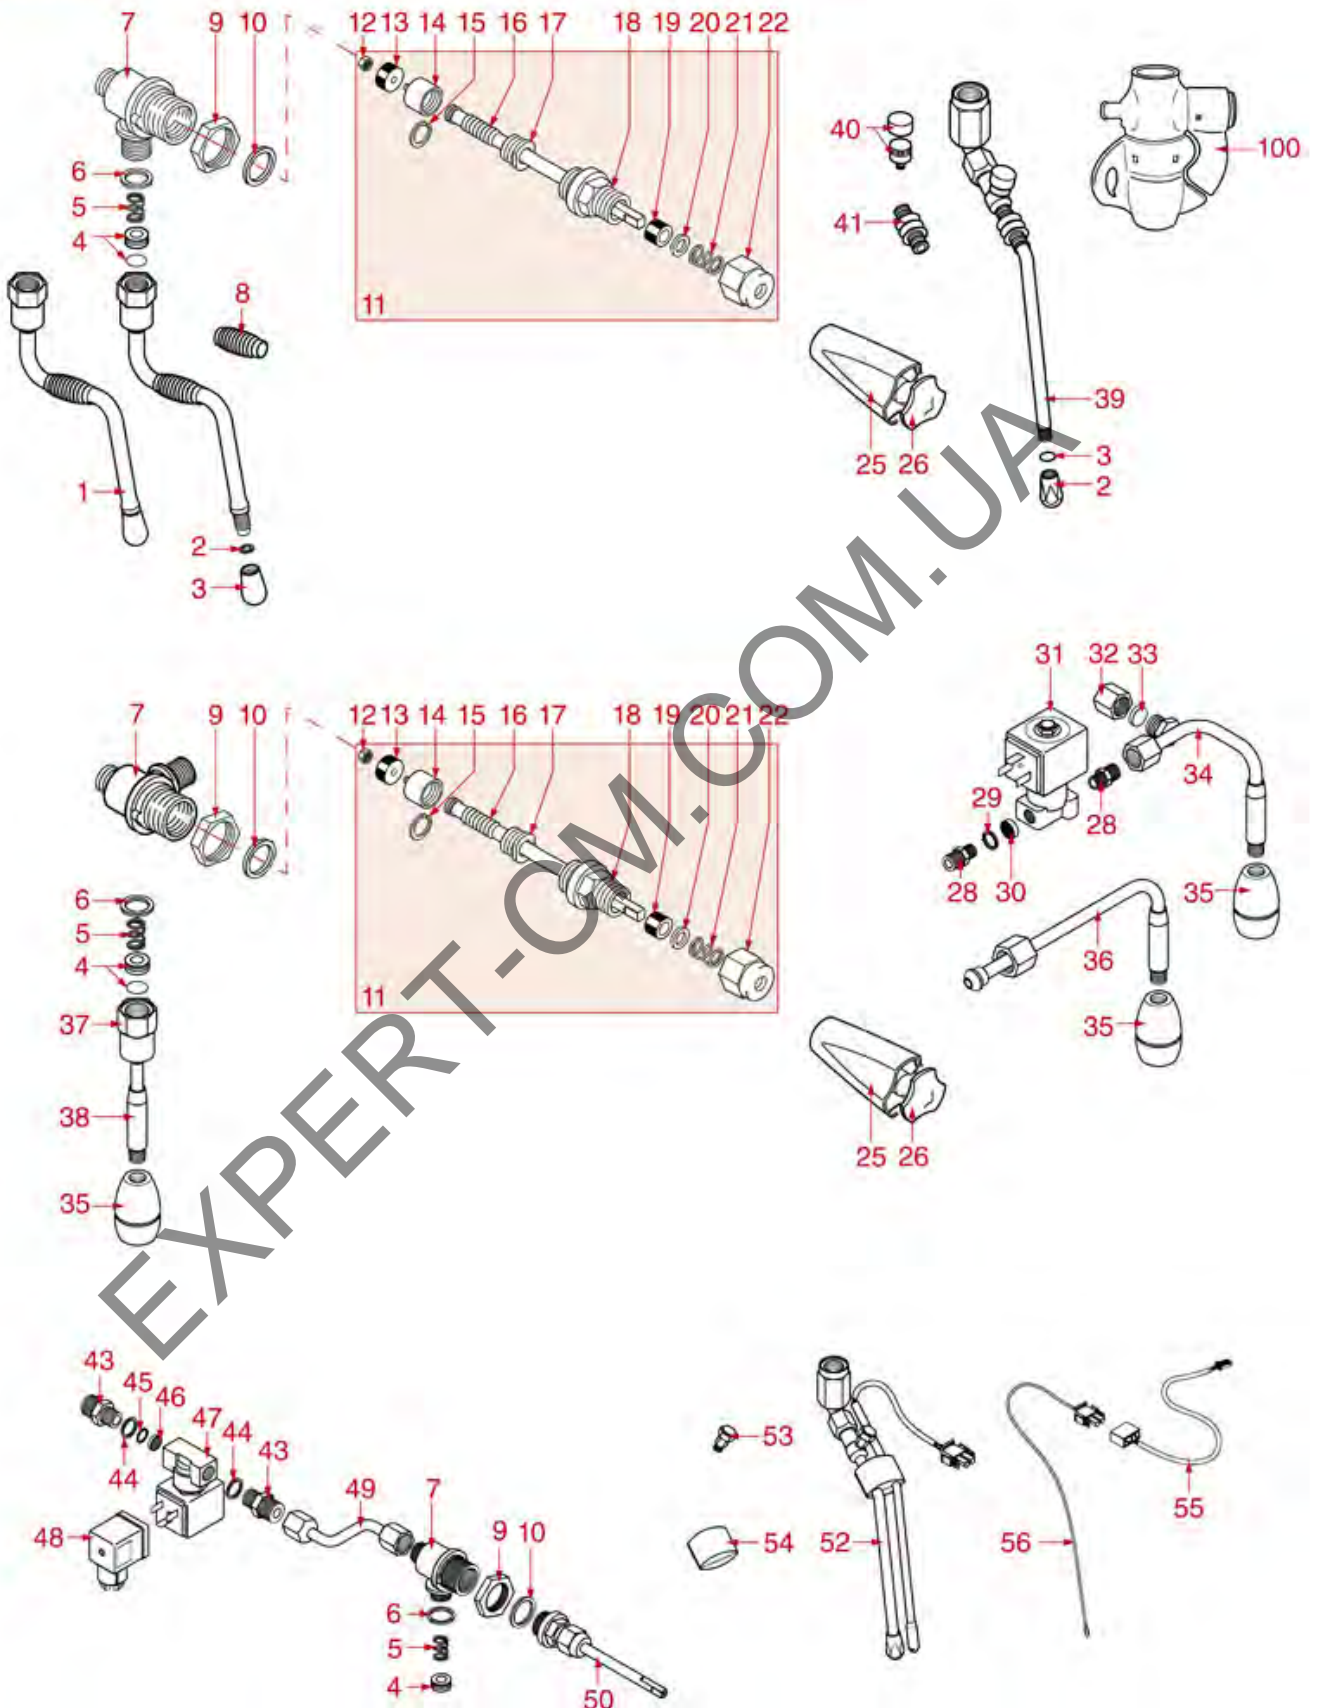

WATER/STEAM TAPS

GLORIA

AS1301

ASTORIA CMA

Position	LF code no.	Description
1	1449103	STAINLESS STEEL STEAM PIPE COMPL. ø 10mm
4	1186378	CONICAL PTFE SEAL ø 14x7x6 mm
4	1186626	O-RING 0114 EPDM
5	1250001	SPRING ø 11.4x18 mm FOR STEAM PIPE
6	1186201	GASKET FLAT PTFE ø 21x16.8x2 mm
6	1186394	ASBESTOS FREE FLAT GASKET ø 22x17x2 mm
7	1348451	STEAM TAP BODY
8	1186180	BURN PREVENTING RUBBERPIECE ø 10 mm
9	1348453	NUT M 26x1.5
10	1186333	COPPER FLAT GASKET ø 26x20x2 mm
10	1186340	ASBESTOS FREE FLAT GASKET ø 26x20x2 mm
11	1348076	WATER/STEAM TAP PIN ROD
12	1348025	HEXAGONAL NUT M3
13	1186316	EPDM FLAT GASKET ø 15x4x4 mm 60 SH
13	1186527	FLAT EPDM GASKET ø 15x4x4 mm 80 SH
14	1324056	TAP PISTON
15	1250223	RADIAL SEEGER RING ø 6 mm
17	1186377	GASKET HOLDER
18	1349458	TAP COUPLING
19	1186393	FLAT EPDM GASKET ø 12.5x8x9 mm
19	1786263	FLAT GASKET EPDM ø 12.5x8x9 mm
20	1186376	BRASS WASHER ø 12x8x1 mm FLAT
21	1250372	SPRING ø 11,4x16 mm
22	1348458	TAP NUT
25	1241094	WATER/STEAM TAP KNOB
26	1241095	CAP FOR KNOB
28	1349111	FITTING ø 1/8" M 1/4" M
29	1186771	COPPER FLAT GASKET ø 8,5x5x1 mm
30	1160566	STAINLESS STEEL WATER FILTER ø 8 mm
31	1120355	2-WAY SOLENOID VALVE PARKER 230V 50/60Hz
31	1120466	2-WAY SOLENOID VALVE LUCIFER 115V 60Hz
32	1439021	CAP ø 1/4" F HEIGHT 16 mm NUT 17 mm
35	1449097	NOZZLE FOR WATER M10 / STAINL. STEEL
37	1449100	CHROME HEXAGONAL NUT
43	1349112	FITTING ø 1/4" M-3/8" M
44	1186619	COPPER FLAT GASKET ø 18x14x1.5 mm
45	1186717	O-RING 02031 VITON
100	1079030	KIT MILK FROTHER ASTORIA/CMA