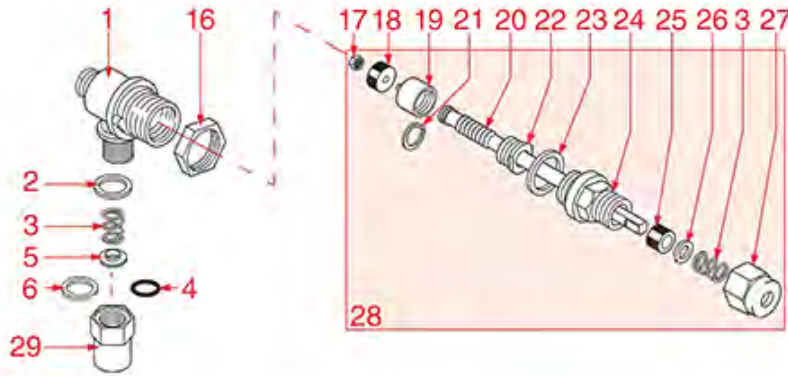

ASTORIA CMA

WATER/STEAM TAPS

ADRIA
ARGENTA
DENISE
DORA
LISA
PRATIC
VANIA

Positions without LF code no.: upon request

ASTORIA CMA

Position	LF code no.	Description
1	1348451	STEAM TAP BODY
2	1186201	GASKET FLAT PTFE \varnothing 21x16.8x2 mm
2	1186394	ASBESTOS FREE FLAT GASKET \varnothing 22x17x2 mm
3	1250372	SPRING \varnothing 11,4x16 mm
4	1186318	O-RING 03043 EPDM
5	1186334	WASHER
6	1186771	COPPER FLAT GASKET \varnothing 8,5x5x1 mm
7	1449093	STEAM NOZZLE CHROME-PLATED M10
8	1186550	ORM GASKET 0060-10 RED SILICONE
9	1449096	STEAM NOZZLE ST. STEEL M8
10	1449098	CHROME PL.STEAM PIPE COMPLETE \varnothing 8 mm
11	1449106	CHROME PL.STEAM PIPE COMPLETE \varnothing 8 mm
12	1449101	STAINLESS STEEL STEAM PIPE COMPL. \varnothing 8 mm
13	1449102	STAINLESS STEEL STEAM PIPE COMPL. \varnothing 8 mm
14	1449105	STAINLESS STEEL STEAM PIPE COMPL. \varnothing 8 mm
15	1449172	BURN PREVENTING HANDGRIP FOR PIPE \varnothing 8 mm
16	1348453	NUT M 26x1.5
17	1348025	HEXAGONAL NUT M3
18	1186316	EPDM FLAT GASKET \varnothing 15x4x4 mm 60 SH
18	1186527	FLAT EPDM GASKET \varnothing 15x4x4 mm 80 SH
19	1324056	TAP PISTON
20	1324077	WATER/STEAM TAP PIN
21	1250223	RADIAL SEEGER RING \varnothing 6 mm
22	1186377	GASKET HOLDER
23	1186333	COPPER FLAT GASKET \varnothing 26x20x2 mm
23	1186340	ASBESTOS FREE FLAT GASKET \varnothing 26x20x2 mm
24	1349458	TAP COUPLING
25	1186393	FLAT EPDM GASKET \varnothing 12.5x8x9 mm
25	1786263	FLAT GASKET EPDM \varnothing 12.5x8x9 mm
26	1186376	BRASS WASHER \varnothing 12x8x1 mm FLAT
27	1348458	TAP NUT
28	1348321	WATER/STEAM TAP
28	1348452	WATER/STEAM TAP PIN ROD
29	1449100	CHROME HEXAGONAL NUT
36	1241452	STEAM TAP KNOB
38	1449116	NOZZLE FOR WATER PIPE M9 \varnothing 18 mm
39	1449099	NOZZLE FOR WATER M10
41	1449095	CHROME COMPLETE WATER PIPE \varnothing 8 mm
44	1349083	MIXER FITTING
45	1349136	FITTING \varnothing 1/8"M-1/4"F
46	1120355	2-WAY SOLENOID VALVE PARKER 230V 50/60Hz
46	1120466	2-WAY SOLENOID VALVE LUCIFER 115V 60Hz
47	1160566	STAINLESS STEEL WATER FILTER \varnothing 8 mm
49	1349111	FITTING \varnothing 1/8"M 1/4"M
54	1349102	FITTING \varnothing 1/4"M-1/4"M
57	1241468	WATER TAP HANDLE
58	1241466	STEAM TAP KNOB
59	1241467	WATER TAP KNOB
60	1241451	STEAM TAP KNOB
61	1241453	WATER TAP KNOB
67	1186378	CONICAL PTFE SEAL \varnothing 14x7x6 mm
67	1186626	O-RING 0114 EPDM
68	1250372	SPRING \varnothing 11,4x16 mm
69	1449820	CHROME PLATED STEAM PIPE COMPLETE
69	1449821	CHROME PLATED STEAM PIPE COMPLETE
70	1449205	CHROME PLATED STEAM PIPE COMPLETE
71	1449204	ST.STEEL COMPLETE STEAM PIPE \varnothing 8 mm
72	1449203	COMPLETE STAINLESS STEEL STEAM PIPE
73	1250332	KNOB SPRING 9x12 mm
100	1079030	KIT MILK FROTHER ASTORIA/CMA