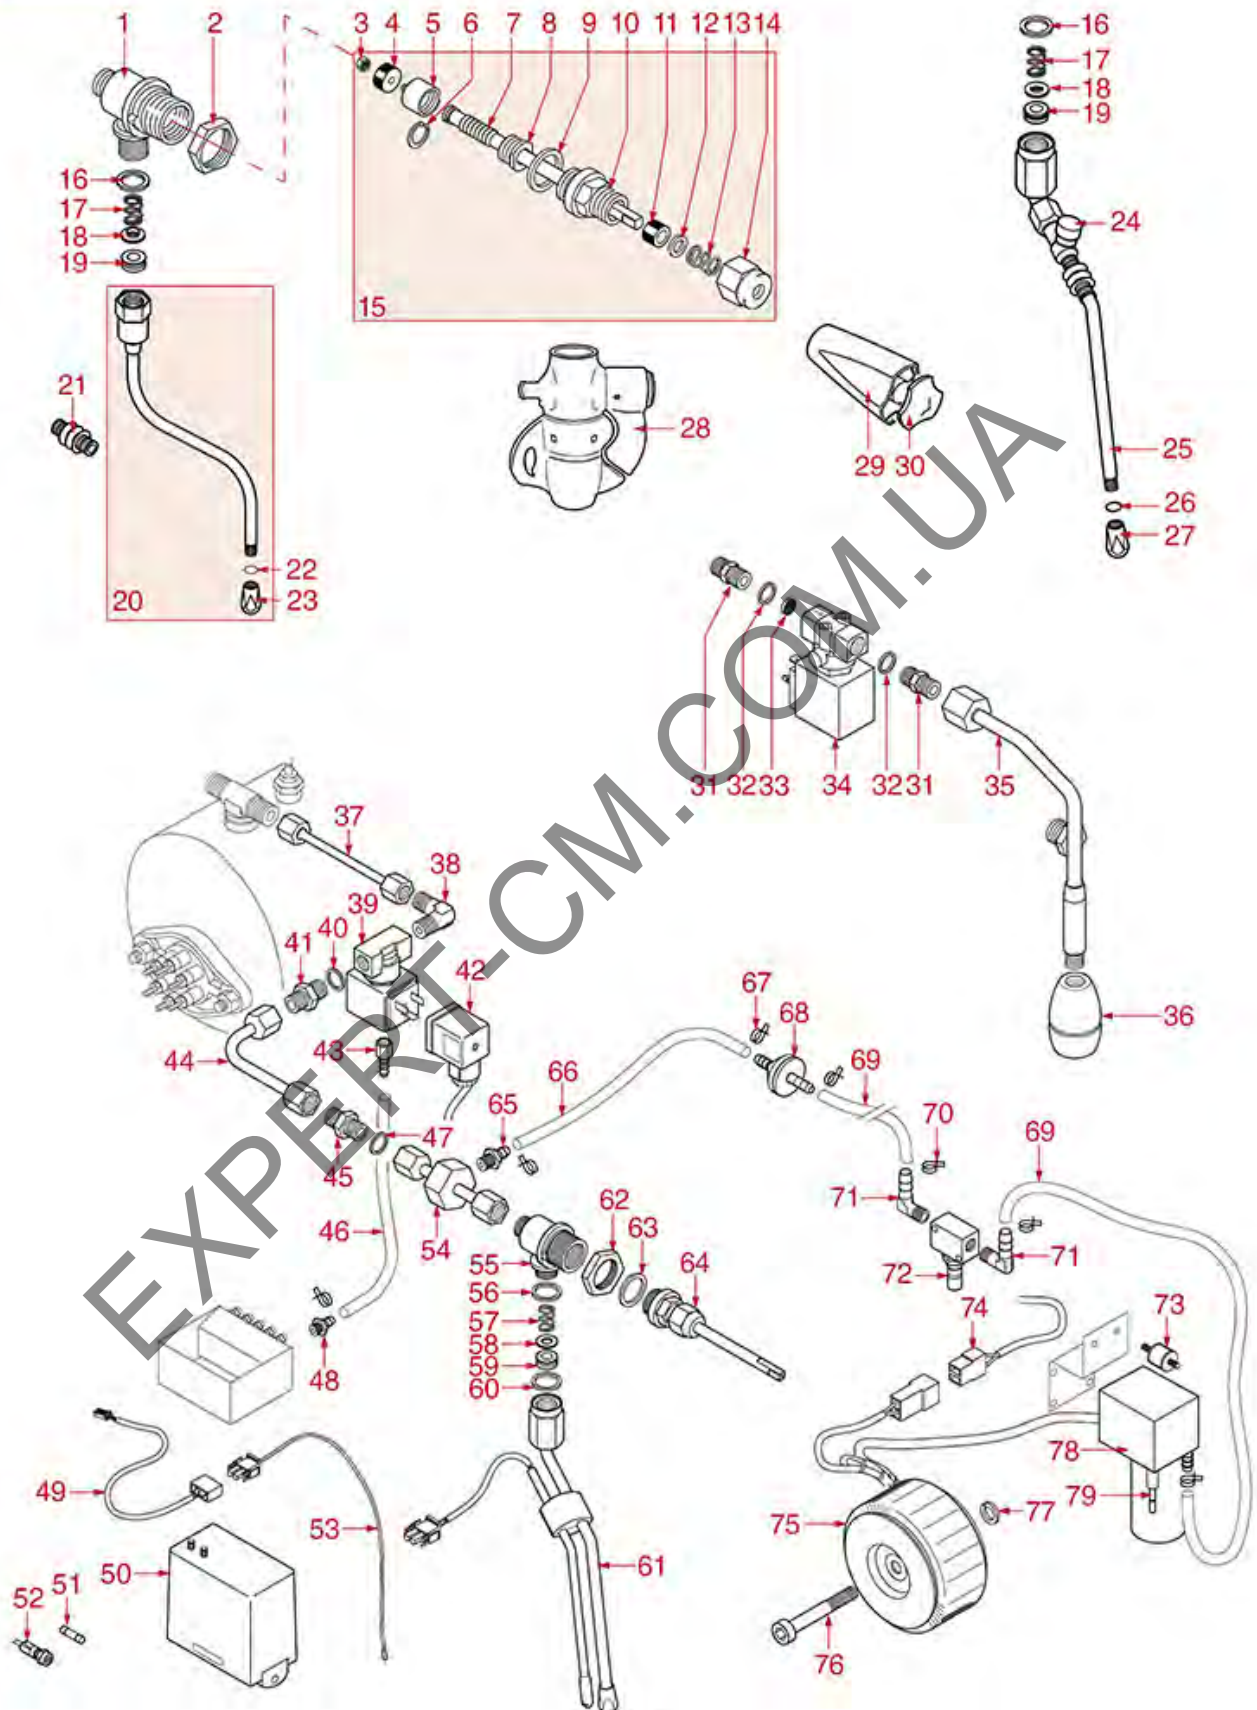

WATER/STEAM TAPS PLUS 4 YOU

PLUS 4 YOU

ASTORIA CMA

Position	LF code no.	Description
1	1348451	STEAM TAP BODY
2	1348453	NUT M 26x1.5
3	1348025	HEXAGONAL NUT M3
4	1186527	FLAT EPDM GASKET $\varnothing$ 15x4x4 mm 80 SH
5	1324056	TAP PISTON
6	1250223	RADIAL SEEGER RING $\varnothing$ 6 mm
8	1186377	GASKET HOLDER
9	1186333	COPPER FLAT GASKET $\varnothing$ 26x20x2 mm
10	1349458	TAP COUPLING
11	1186393	FLAT EPDM GASKET $\varnothing$ 12.5x8x9 mm
11	1786263	FLAT GASKET EPDM $\varnothing$ 12.5x8x9 mm
12	1186376	BRASS WASHER $\varnothing$ 12x8x1 mm FLAT
13	1250372	SPRING $\varnothing$ 11,4x16 mm
14	1348458	TAP NUT
15	1348076	WATER/STEAM TAP PIN ROD
16	1186201	GASKET FLAT PTFE $\varnothing$ 21x16.8x2 mm
17	1250001	SPRING $\varnothing$ 11.4x18 mm FOR STEAM PIPE
18	1786218	CONICAL PTFE SEAL $\varnothing$ 14.5x11.5x3 mm
19	1186378	CONICAL PTFE SEAL $\varnothing$ 14x7x6 mm
19	1186626	O-RING 0114 EPDM
20	1449294	STEAM PIPE COMPLETE STAINL. STEEL $\varnothing$ 8 mm
21	1549009	BURN PREVENT.RUBBERPIECE f/PIPE $\varnothing$ 8 mm
22	1786219	O-RING 0050-15 EPDM
23	1549008	STEAM NOZZLE M8 4 HOLES
26	1186550	ORM GASKET 0060-10 RED SILICONE
27	1449096	STEAM NOZZLE ST. STEEL M8
28	1079030	KIT MILK FROTHER ASTORIA/CMA
28	1786218	CONICAL PTFE SEAL $\varnothing$ 14.5x11.5x3 mm
29	1241094	WATER/STEAM TAP KNOB
30	1241095	CAP FOR KNOB
31	1349102	FITTING $\varnothing$ 1/4"M-1/4"M
32	1186619	COPPER FLAT GASKET $\varnothing$ 18x14x1.5 mm
33	1160516	WATER FILTER $\varnothing$ 11 mm
34	1120240	SOLENOID VALVE ODE 2 WAYS $\varnothing$ 1/4" 230V
36	1449097	NOZZLE FOR WATER M10 /STAINL.STEEL
39	1120239	3-WAY SOLENOID VALVE ODE $\varnothing$ 1/4" 230V
40	1186619	COPPER FLAT GASKET $\varnothing$ 18x14x1.5 mm
41	1349102	FITTING $\varnothing$ 1/4"M-1/4"M
45	1349102	FITTING $\varnothing$ 1/4"M-1/4"M
46	1449682	SILICONE HOSE $\varnothing$ 5x8 SHORE 60 - 10 m
47	1186619	COPPER FLAT GASKET $\varnothing$ 18x14x1.5 mm
55	1348451	STEAM TAP BODY
56	1186201	GASKET FLAT PTFE $\varnothing$ 21x16.8x2 mm
57	1250372	SPRING $\varnothing$ 11,4x16 mm
58	1786218	CONICAL PTFE SEAL $\varnothing$ 14.5x11.5x3 mm
59	1186378	CONICAL PTFE SEAL $\varnothing$ 14x7x6 mm
59	1186626	O-RING 0114 EPDM
60	1186334	WASHER
62	1348453	NUT M 26x1.5
63	1186333	COPPER FLAT GASKET $\varnothing$ 26x20x2 mm
67	3449402	DOUBLE-WIRE CLAMP 7.8-8.3 - 100 PCS
70	3449404	DOUBLE-WIRE CLAMP 8.8-9.3 - 100 PCS
73	1313002	VIBRATION DAMPER $\varnothing$ 15x15 mm M4
79	5060654	NOZZLE ST. STEEL $\varnothing$ 6x31 mm HOLE $\varnothing$ 0.5 mm