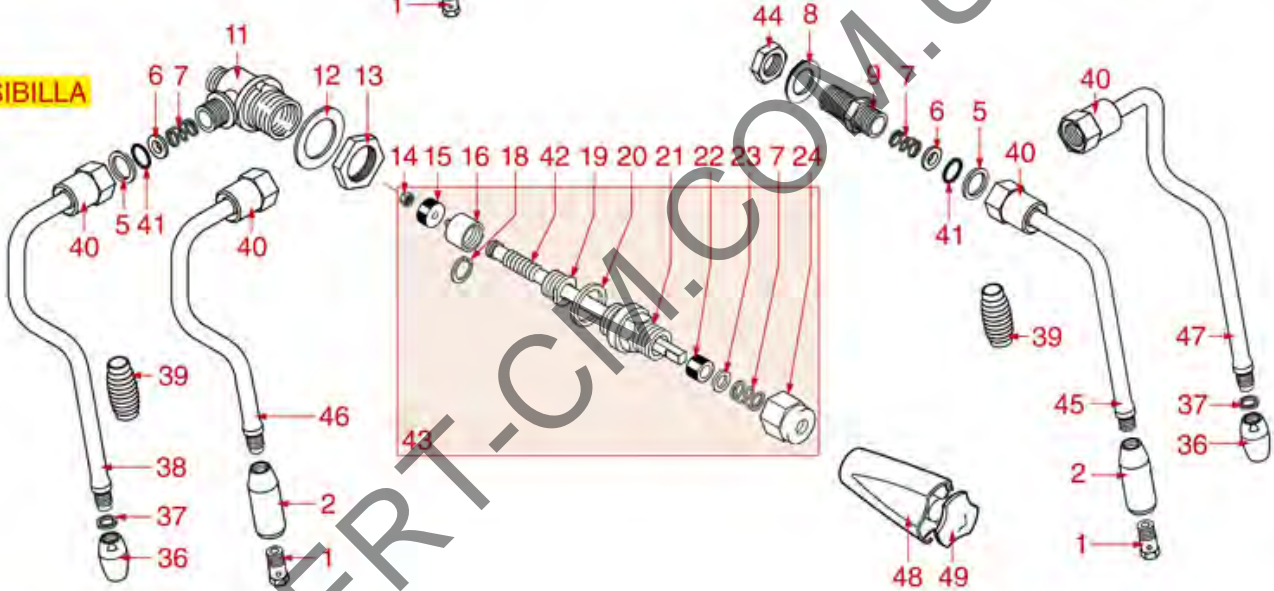

WATER/STEAM TAPS

RAPALLO

SIBILLA

CK-CKE CKX-CKXE