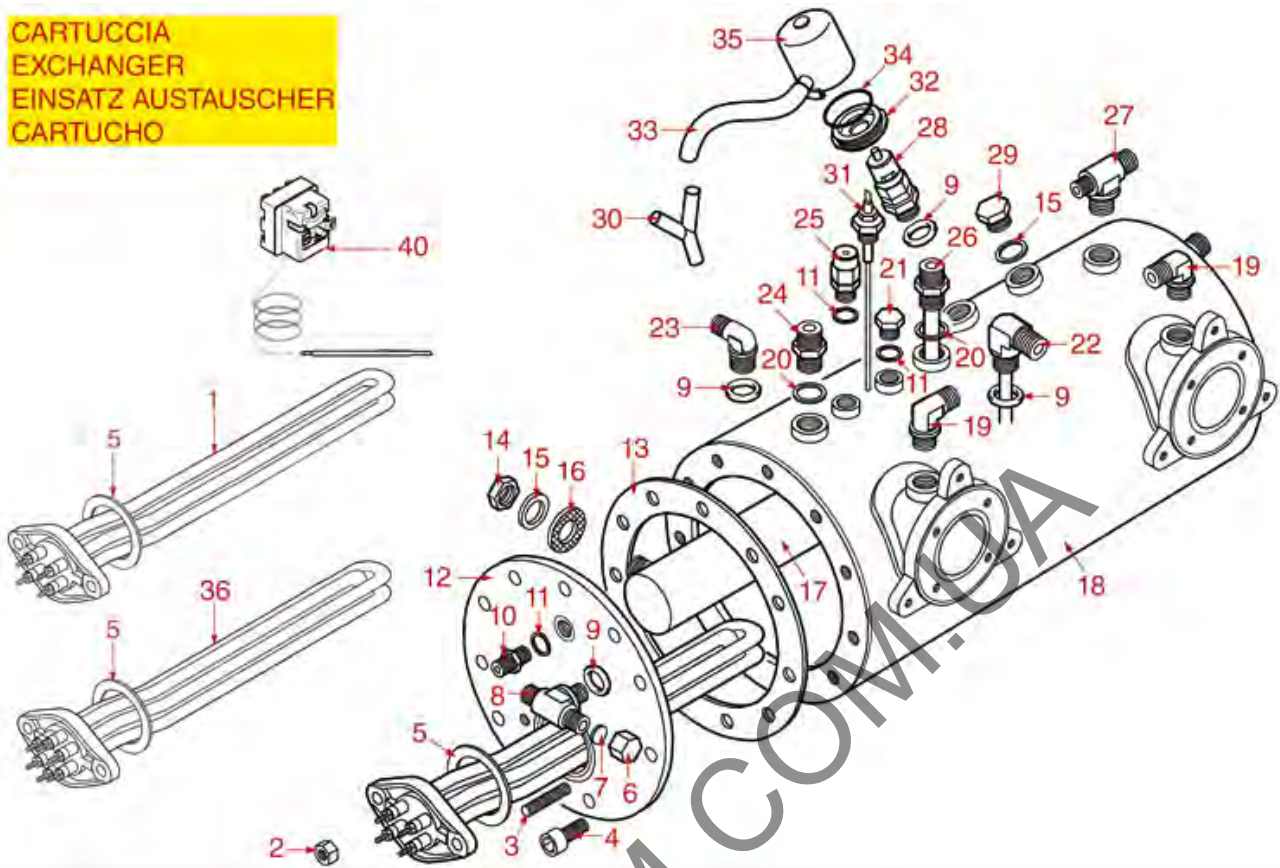

BOILER MIT CARTRIDGE EXCHANGER

CARTUCCIA
EXCHANGER
EINSATZ AUSTAUSCHER
CARTUCHO