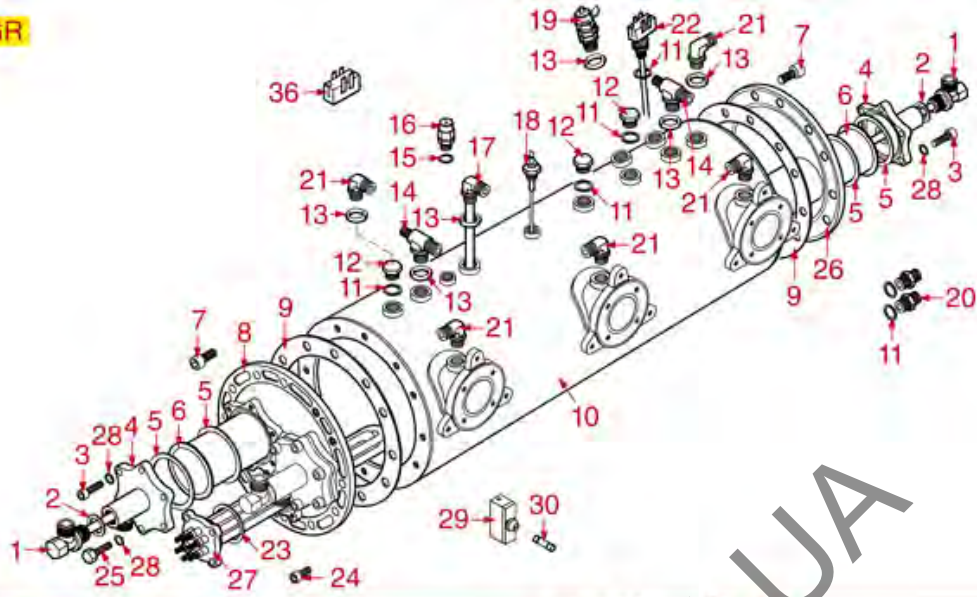

BOILER BOOSTED 1-2-3 GROUPS

BOOSTED 3GR