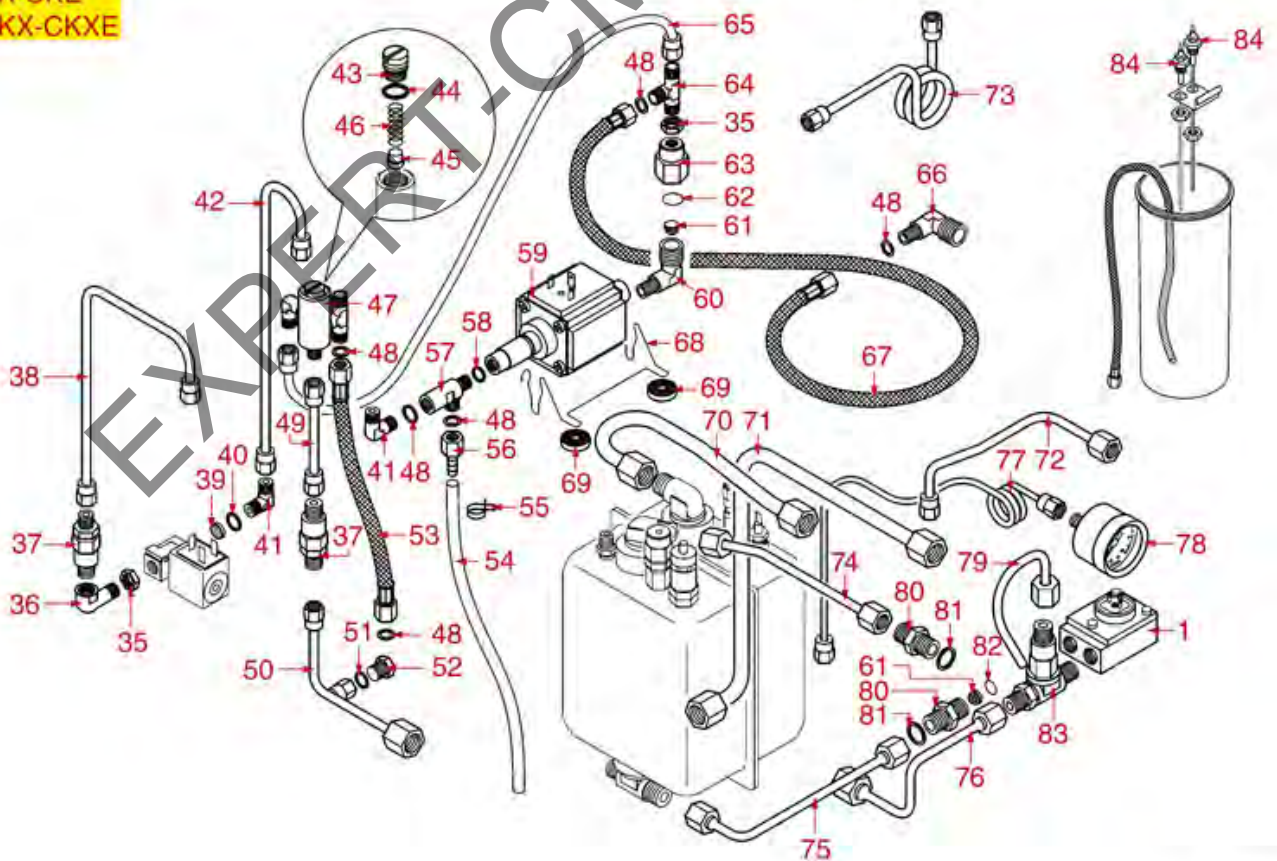

EXPERT-CM.COM.UA

HYDRAULIC SYSTEM

TUTTI I MODELLI
FOR ALL THE MODEL

CK-CKE
CKX-CKXE

AS5501

ASTORIA CMA

Position	LF code no.	Description
1	1455067	VOLUMETRIC FLOW METER GICAR
2	1186717	O-RING 02031 VITON
3	1160400	WATER FILTER \varnothing 11 mm
4	1186619	COPPER FLAT GASKET \varnothing 18x14x1.5 mm
6	1349102	FITTING \varnothing 1/4"M-1/4"M
9	1523403	EXPANSION AND NON-RETURN VALVE
11	1186422	O-RING 0108 EPDM
14	1439021	CAP \varnothing 1/4"F HEIGHT 16 mm NUT 17 mm
20	5048593	SPHERE VALVE \varnothing 1/4"mm
21	1349079	L- FITTING \varnothing 1/4"M 1/8"M
23	1120355	2-WAY SOLENOID VALVE PARKER 230V 50/60Hz
23	1120466	2-WAY SOLENOID VALVE LUCIFER 115V 60Hz
24	1160566	STAINLESS STEEL WATER FILTER \varnothing 8 mm
25	1186771	COPPER FLAT GASKET \varnothing 8,5x5x1 mm
27	1527504	DRAIN TUB \varnothing 80 mm
32	1349042	BRASS NUT \varnothing 3/8"
33	1186446	BRASS WASHER \varnothing 28x17x2 mm FLAT
35	1348035	NUT \varnothing 1/8"
37	1523700	NON-RETURN VALVE \varnothing 1/8"M-1/8"M GAS
39	1160566	STAINLESS STEEL WATER FILTER \varnothing 8 mm
40	1186771	COPPER FLAT GASKET \varnothing 8,5x5x1 mm
47	1523410	EXPANSION VALVE \varnothing 1/8"M-1/8"M-1/8"
58	1186717	O-RING 02031 VITON
59	1331001	VIBRATORY PUMP FLUID-O-TECH 50W 240V
61	1160400	WATER FILTER \varnothing 11 mm
62	1186422	O-RING 0108 EPDM
68	1391001	SUPPORT WIRE
78	1245100	BOILER PRESSURE GAUGE \varnothing 41 mm 0÷2.5 bar
80	3349319	NICHEL-PLATED FITTING \varnothing 1/4"M-1/4"M
81	1186619	COPPER FLAT GASKET \varnothing 18x14x1.5 mm
82	1186717	O-RING 02031 VITON
84	1341315	LEVEL PROBE \varnothing 1/4"M-255 mm
100	1449672	DRAIN HOSE ELISPIR \varnothing 16x23 mm - 5 m
101	1720019	VALVE EXPANSION \varnothing 1/4"M-3/8"M
102	1523440	EXPANSION VALVE \varnothing 1/8"M-1/8"M