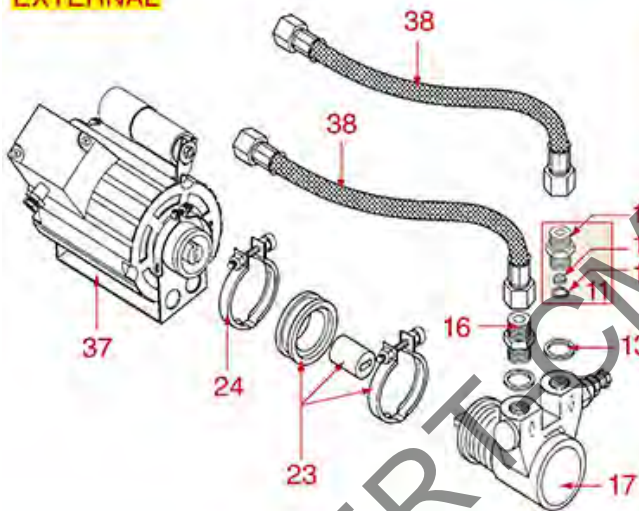

EXPERT-CM.COM.UA

MOTORS AND PUMPS

STANDARD

EXTERNAL

COMPATTA

CK-CKE CKX-CKXE

ASTORIA CMA

Position	LF code no.	Description
1	1313002	VIBRATION DAMPER \varnothing 15x15 mm M4
4	1240606	RPM CLAMP MOTOR 310W
4	1240607	RPM MOTOR WITH CLAMP CONNECTION 330W 230
5	3068014	CAPACITOR DUCATI ENERGIA 8 μ F
7	1439021	CAP \varnothing 1/4"F HEIGHT 16 mm NUT 17 mm
8	1240607	RPM MOTOR WITH CLAMP CONNECTION 330W 230
9	1449710	FLEX HOSE \varnothing 3/8" Fp x Fc 300 mm
10	1449711	FLEX HOSE \varnothing 3/8" Fp x Fc 500 mm
11	1349082	BRASS FITTING \varnothing 3/8"M 3/8"M WITH FILTER
12	1349202	FITTING 3/8M-3/8M
13	1186620	COPPER FLAT GASKET \varnothing 22x17x1.5 mm
14	1160400	WATER FILTER \varnothing 11 mm
15	1002004	CIRCLIP J-9
16	1349103	FITTING \varnothing 3/8"M-3/8"M
17	1330001	ROTARY VANE PUMP ROTOFLOW \varnothing 3/8" NPT
17	1330012	ROTARY VANE PUMP PROCON \varnothing 3/8" NPT
17	1330026	ROTARY VANE PUMP ROTOFLOW \varnothing 3/8" GAS
18	3068016	CAPACITOR DUCATI ENERGIA 10 μ F
21	1240610	RPM MOTOR WITH CLAMP CONNECTION 120W 230
22	1330001	ROTARY VANE PUMP ROTOFLOW \varnothing 3/8" NPT
23	1191006	MOTOR COUPLING KIT
24	1168011	STAINLESS STEEL CLAMP FOR FLANGE PUMP
25	1330021	ROTARY VANE PUMP ROTOFLOW \varnothing 3/8" GAS
27	1348035	NUT \varnothing 1/8"
28	1449708	FLEX HOSE \varnothing 1/8" Fp x Fp 300 mm
29	1449725	FLEX HOSE \varnothing 3/8" Fc x Fc 1500 mm
30	1186042	ASBESTOS FREE FLAT GASKET \varnothing 9x5x1 mm
37	1240702	MOTOR RPM WITH CLAMP CONNECTION 165W
37	1240703	MOTOR RPM WITH CLAMP CONNECTION 165W
38	1449710	FLEX HOSE \varnothing 3/8" Fp x Fc 300 mm
38	1449711	FLEX HOSE \varnothing 3/8" Fp x Fc 500 mm
38	1449723	FLEX HOSE \varnothing 3/8" Fc x Fc 1000 mm
38	1449725	FLEX HOSE \varnothing 3/8" Fc x Fc 1500 mm