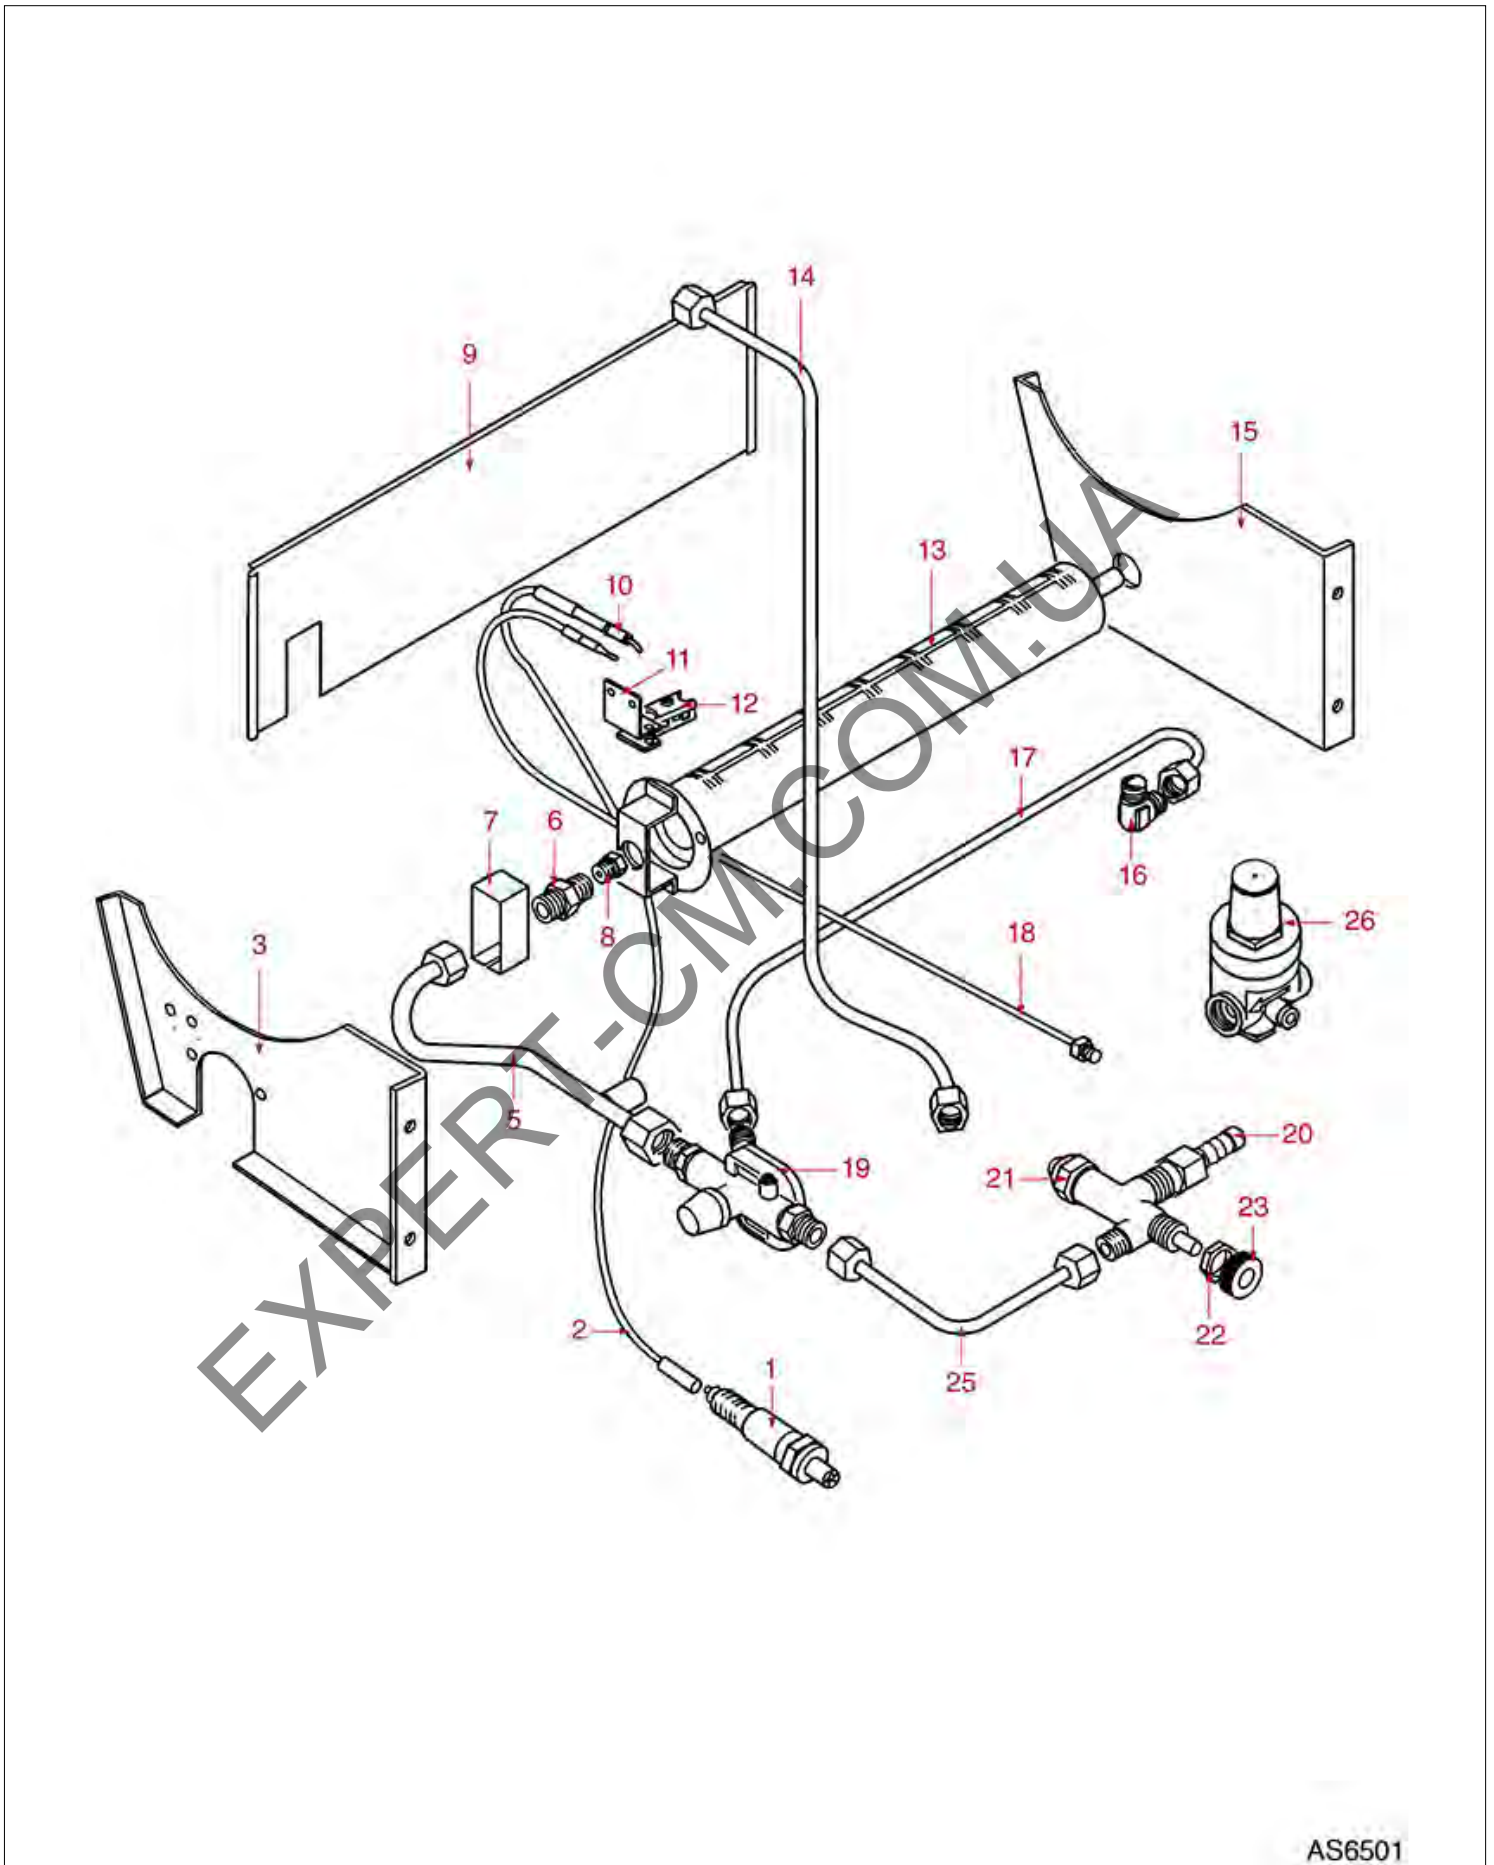

GAS SYSTEM

ASTORIA CMA

Position	LF code no.	Description
1	3001007	PIEZO IGNITER
2	3001028	IGNITION LEAD 500 mm
10	3001003	IGNITION PLUG ROUND $\varnothing$ 7x44 mm
12	3020100	BRACKET 2 POSITIONS SIT
12	3020101	BRACKET CLAMP 2 POSITIONS FOR PILOT SIT
12	3020102	HEXAGON HEAD SCREW 3/16"x18 mm
16	3440081	THERMOCOUPLE SIT QUICK M8x1 45 cm
21	3523002	VALVE M1 $\varnothing$ 1/4"MM
26	1350701	PRESSURE REDUCER $\varnothing$ 1/2"FF

EXPERT-CM.COM.UA