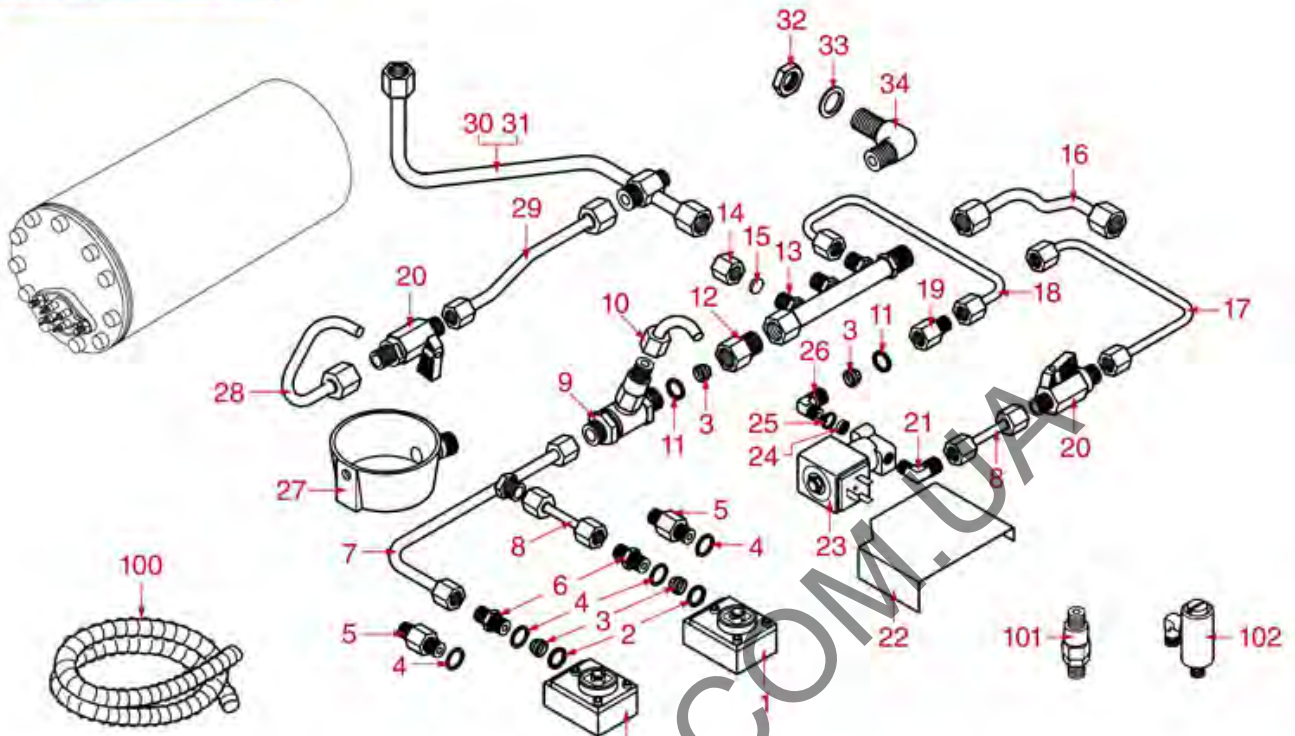

HYDRAULIC SYSTEM

TUTTI I MODELLI
FOR ALL THE MODEL