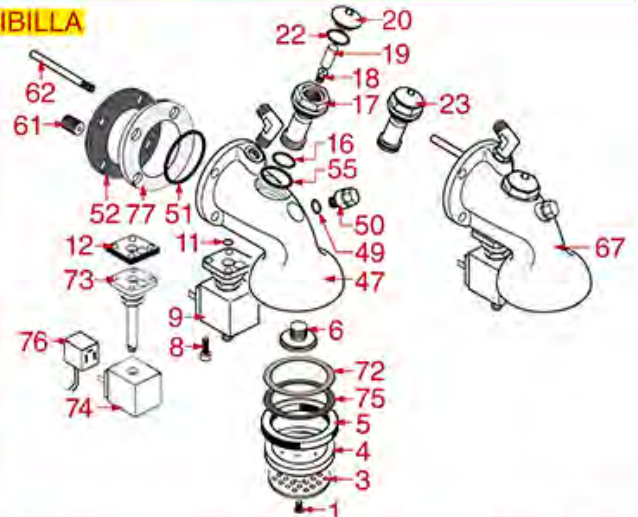

BREW GROUP CTS

DIVINA GLORIA PERLA 4D

DIVINA GLORIA

RAPALLO BRAVA

SIBILLA BRAVA

SIBILLA

ASTORIA CMA

Pos.	LF code no.	Description	Pos.	LF code no.	Description
1	1528011	SHOWER SCREW M5x20	74	1120332	COIL LUCIFER/PARKER 220/240V 9W 50Hz
2	1528054	SHAPED S/STEEL WASHER \varnothing 12x5x1 mm	74	1120336	COIL PARKER ZB09 9W 110/120V 50/60Hz
3	1081006	SHOWER SCREEN \varnothing 51.5 mm	74	3120032	COIL PARKER ZB09 9W 220/240V 50/60Hz
3	1081007	SHOWER SCREEN \varnothing 51.5 mm	75	1190003	RUBBER SHIM \varnothing 70x57x1 mm EPDM
4	1086501	SHOWER HOLDER DIFFUSER	76	3120034	CONNECTOR LARGE F-FITTING
5	1186622	GASKET FILTER HOLDER \varnothing 72x56x8 mm	77	1187002	COFFEE GROUP GASKET \varnothing 88x40x2 mm
5	1186678	GASKET FILTER HOLDER \varnothing 72x56x8.5 mm	77	1786058	COFFEE GROUP GASKET \varnothing 88x40x2 mm
5	1486029	GASKET FILTERHOLDER \varnothing 72x56x8.5 mm	78	1241067	FILTER HOLDER HANDLE M12
5	1486030	GASKET FILTERHOLDER \varnothing 72x56x8 mm	79	1160053	2 CUPS FILTER 14 gr \varnothing 70x24,5 mm
5	1786062	GASKET FILTER HOLDER \varnothing 72x56x8 mm	80	1160052	1 CUP FILTER 7 gr \varnothing 70x24,5 mm
6	1501300	BREW GROUP SPRAY NOZZLE \varnothing 31.5mm M18x2-M5	81	1165310	FILTERHOLDER COMPLETE 1 CUP CMAASTORIA
7	1450551	DRAIN PIPE \varnothing 1/8"x92 mm	82	1165311	FILTERHOLDER COMPLETE 2 CUPS CMAASTORIA
8	1455034	CYLINDER HEAD SCREW M4x10			
9	1120101	3-WAY SOLENOID VALVE PARKER 115V 50/60Hz			
9	1120102	3-WAY SOLENOID VALVE LUCIFER 115V 60Hz			
9	1120330	3-WAY SOLENOID VALVE LUCIFER 240V 50Hz			
9	1120335	3-WAY SOLENOID VALVE PARKER 230V 50/60Hz			
11	1186611	O-RING 02025 RED SILICONE			
11	1186612	O-RING 02025 VITON			
12	1186415	FLAT PTFE GASKET			
13	1349103	FITTING \varnothing 3/8"M-3/8"M			
14	1186772	ORM GASKET 0250-40 NBR			
15	1439034	CAP \varnothing 28 mm FOR BREW GROUP			
16	3186287	O-RING 0123 EPDM			
18	1500300	NOZZLE M5x1 HOLE \varnothing 0.7 mm			
19	1160517	WATER FILTER \varnothing 8.5x22 mm			
20	1439035	CAP \varnothing 18 mm FOR BREW GROUP			
21	1186770	PTFE FLAT GASKET \varnothing 33x28x4 mm			
22	1186773	ORM GASKET 0170-30 NBR			
26	1528501	COUNTERSUNK HEAD SCREWS WITH SHELL M5x12			
27	1501301	BREW GROUP SPRAY NOZZLE M20x1.5			
28	1186189	PTFE FLAT GASKET \varnothing 15x11x2 mm			
30	1192206	CTS NEUTRAL BREW GROUP			
31	1160339	BLIND FILTER \varnothing 70x17 mm			
32	1160529	FILTER 2-CUP 14 g \varnothing 70x22 mm			
33	1160050	1 CUP FILTER 6 gr \varnothing 70x19,5 mm			
34	1250002	S/STEEL FILTER LOCKING SPRING \varnothing 1,20 mm			
34	1250101	FILTER LOCKING SPRING \varnothing 1,00 mm INOX			
35	1186774	BURN PREVENTING RING FOR HANDLE			
36	1241206	FILTER HOLDER HANDLE BLACK M12			
37	1241469	CAP FOR FILTER HOLDER HANDLE CHROME PL.			
38	1165013	FILTER HOLDER ASSY CMA ASTORIA			
38	2106160	FILTER HOLDER F/COFFEE MACHINES ASTORIA			
39	1022003	CHROME-PLATED SPOUT EXTENSION \varnothing 3/8"			
40	1022501	SPOUT 1 CUP \varnothing 3/8"			
41	1022506	SPOUT DOUBLE \varnothing 3/8"			
43	1160345	2 CUPS FILTER 18/21 gr \varnothing 70x28 mm			
44	1165006	FILTER HOLDER FOR COFFEE MACHINES			
45	1241504	FILTER HOLDER HANDLE M12			
49	1186414	O-RING 0119 EPDM			
50	1439032	CAP \varnothing 18 mm FOR BREW GROUP			
51	1186190	O-RING 04187 VITON			
52	1186451	COFFEE GROUP GASKET \varnothing 88x40x2 mm			
53	1449024	SUCTION PIPE			
54	1324049	SUCTION PIPE M8			
55	1186772	ORM GASKET 0250-40 NBR			
60	1439033	CAP \varnothing 14 mm FOR BREW GROUP			
63	1349085	ELBOW FITTING \varnothing 1/4"M-1/4"M			
65	1186223	O-RING 02056 EPDM			
68	1192204	EXTRACTABLE DELIVERY GROUP			
69	1349200	COUPLING \varnothing 3/8"M-1/4"M INJECTOR			
70	1186619	COPPER FLAT GASKET \varnothing 18x14x1.5 mm			
72	1190021	PAPER SEAL \varnothing 66x58x0.8 mm			
72	1190051	PAPER SEAL \varnothing 70x57x0.8 mm			
73	1120334	3-WAY MECHANICAL COMPONENT LUCIFER			
73	1120339	3-WAY MECHANICAL COMPONENT PARKER			