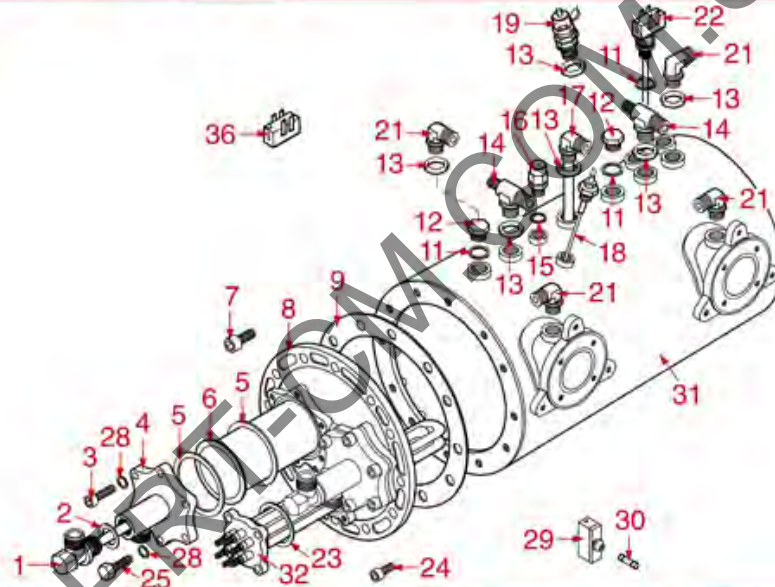

BOOSTED 2GR