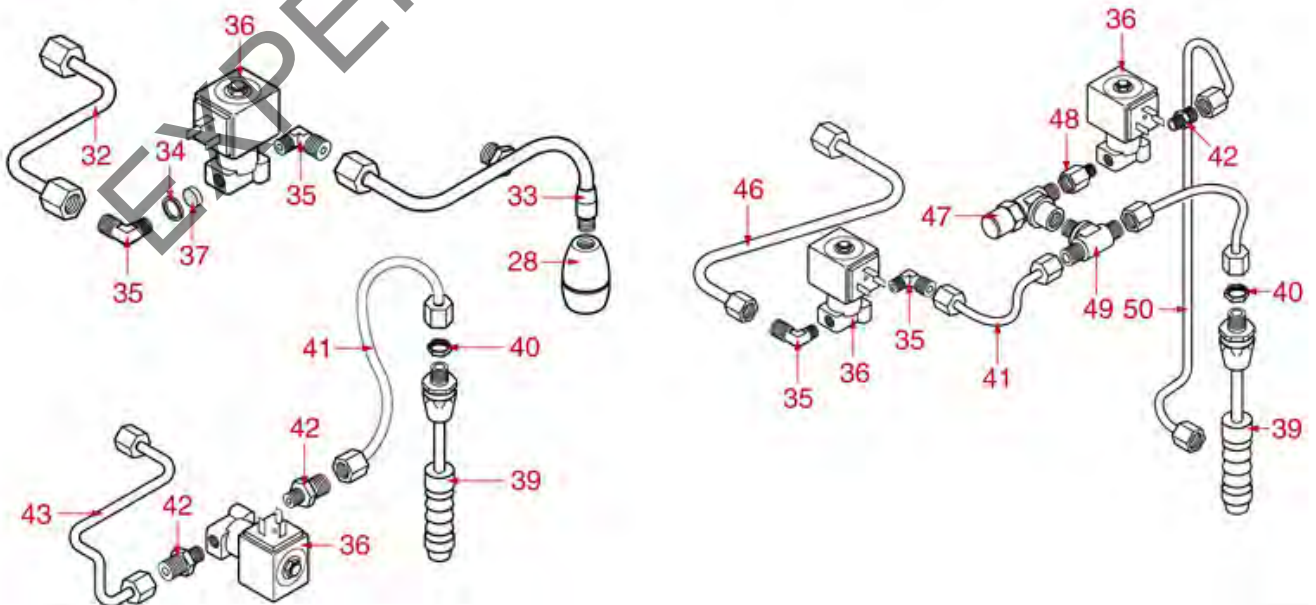

WATER/STEAM TAPS

BRAVA

AS1101

ASTORIA CMA

Position	LF code no.	Description
1	1348451	STEAM TAP BODY
2	1186201	GASKET FLAT PTFE $\varnothing$ 21x16.8x2 mm
2	1186394	ASBESTOS FREE FLAT GASKET $\varnothing$ 22x17x2 mm
3	1250372	SPRING $\varnothing$ 11,4x16 mm
4	1186318	O-RING 03043 EPDM
5	1186334	WASHER
6	1449100	CHROME HEXAGONAL NUT
7	1186550	ORM GASKET 0060-10 RED SILICONE
8	1449096	STEAM NOZZLE ST. STEEL M8
11	1348453	NUT M 26x1.5
12	1348025	HEXAGONAL NUT M3
13	1186316	EPDM FLAT GASKET $\varnothing$ 15x4x4 mm 60 SH
13	1186527	FLAT EPDM GASKET $\varnothing$ 15x4x4 mm 80 SH
14	1324056	TAP PISTON
16	1250223	RADIAL SEEGER RING $\varnothing$ 6 mm
17	1186377	GASKET HOLDER
18	1186333	COPPER FLAT GASKET $\varnothing$ 26x20x2 mm
18	1186340	ASBESTOS FREE FLAT GASKET $\varnothing$ 26x20x2 mm
19	1349458	TAP COUPLING
20	1186393	FLAT EPDM GASKET $\varnothing$ 12.5x8x9 mm
20	1786263	FLAT GASKET EPDM $\varnothing$ 12.5x8x9 mm
21	1186376	BRASS WASHER $\varnothing$ 12x8x1 mm FLAT
22	1348458	TAP NUT
23	1348077	WATER/STEAM TAP PIN ROD
24	1449172	BURN PREVENTING HANDGRIP FOR PIPE $\varnothing$ 8 m
27	1241202	KNOB FOR STEAM TAP
28	1449097	NOZZLE FOR WATER M10 /STAINL.STEEL
29	1241203	KNOB FOR WATER TAP
34	1186771	COPPER FLAT GASKET $\varnothing$ 8,5x5x1 mm
35	1349079	L- FITTING $\varnothing$ 1/4"M 1/8"M
36	1120355	2-WAY SOLENOID VALVE PARKER 230V 50/60Hz
36	1120466	2-WAY SOLENOID VALVE LUCIFER 115V 60Hz
37	1160566	STAINLESS STEEL WATER FILTER $\varnothing$ 8 mm
42	1349111	FITTING $\varnothing$ 1/8"M 1/4"M
47	1349083	MIXER FITTING
48	1349136	FITTING $\varnothing$ 1/8"M-1/4"E
49	1349491	T-SHAPED FITTING $\varnothing$ 1/4"M-1/4"M-1/4"M
100	1079030	KIT MILK FROTHER ASTORIA/CMA