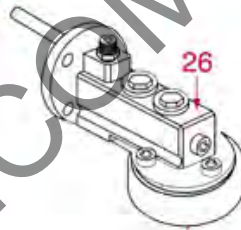

BREW GROUP STANDARD AND BUSHING

STANDARD

STANDARD ITALY

PASSANTE-BUSHING PASSANT-SCHLAUFE

ASTORIA CMA

Pos.	LF code no.	Description	Pos.	LF code no.	Description
1	1528501	COUNTERSUNK HEAD SCREWS WITH SHELL M5x12	58	1160529	FILTER 2-CUP 14 g ø 70x22 mm
2	1081006	SHOWER SCREEN ø 51.5 mm	59	1160050	1 CUP FILTER 6 gr ø 70x19,5 mm
2	1081007	SHOWER SCREEN ø 51.5 mm	60	1165310	FILTERHOLDER COMPLETE 1 CUP CMAASTORIA
3	1086501	SHOWER HOLDER DIFFUSER	61	1165311	FILTERHOLDER COMPLETE 2 CUPS CMAASTORIA
4	1186622	GASKET FILTER HOLDER ø 72x56x8 mm			
4	1186678	GASKET FILTER HOLDER ø 72x56x8.5 mm			
4	1486029	GASKET FILTERHOLDER ø 72x56x8.5 mm			
4	1486030	GASKET FILTERHOLDER ø 72x56x8 mm			
4	1786062	GASKET FILTER HOLDER ø 72x56x8 mm			
5	1002501	FILTER HOLDER COUPLING			
6	1186190	O-RING 04187 VITON			
6	1186461	O-RING 0158 mm SILICONE			
7	1184012	CYLINDER HEAD SCREW M5x10			
8	1186771	COPPER FLAT GASKET ø 8,5x5x1 mm			
10	1186414	O-RING 0119 EPDM			
11	1439003	CAP ø 18 mm FOR BREW GROUP			
12	1186619	COPPER FLAT GASKET ø 18x14x1.5 mm			
13	1349112	FITTING ø 1/4"M-3/8"M			
14	1324049	SUCTION PIPE M8			
15	1449024	SUCTION PIPE			
16	1186451	COFFEE GROUP GASKET ø 88x40x2 mm			
17	1186415	FLAT PTFE GASKET			
18	1186611	O-RING 02025 RED SILICONE			
18	1186612	O-RING 02025 VITON			
19	1120101	3-WAY SOLENOID VALVE PARKER 115V 50/60Hz			
19	1120102	3-WAY SOLENOID VALVE LUCIFER 115V 60Hz			
19	1120330	3-WAY SOLENOID VALVE LUCIFER 240V 50Hz			
19	1120335	3-WAY SOLENOID VALVE PARKER 230V 50/60Hz			
20	1450551	DRAIN PIPE ø 1/8"x92 mm			
21	1455034	CYLINDER HEAD SCREW M4x10			
22	1160566	STAINLESS STEEL WATER FILTER ø 8 mm			
24	1160501	WATER FILTER ø 14x10x12 mm			
25	1190003	RUBBER SHIM ø 70x57x1 mm EPDM			
28	1160339	BLIND FILTER ø 70x17 mm			
29	1160053	2 CUPS FILTER 14 gr ø 70x24,5 mm			
30	1160052	1 CUP FILTER 7 gr ø 70x24,5 mm			
31	1250002	S/STEEL FILTER LOCKING SPRING ø 1,20 mm			
31	1250101	FILTER LOCKING SPRING ø 1,00 mm INOX			
32	1165013	FILTER HOLDER ASSY CMA ASTORIA			
32	2106160	FILTER HOLDER F/COFFEE MACHINES ASTORIA			
33	1186774	BURN PREVENTING RING FOR HANDLE			
34	1241206	FILTER HOLDER HANDLE BLACK M12			
35	1241469	CAP FOR FILTER HOLDER HANDLE CHROME PL.			
36	1022003	CHROME-PLATED SPOUT EXTENSION ø 3/8"			
37	1022501	SPOUT 1 CUP ø 3/8"			
39	1022506	SPOUT DOUBLE ø 3/8"			
40	1160345	2 CUPS FILTER 18/21 gr ø 70x28 mm			
41	1165006	FILTER HOLDER FOR COFFEE MACHINES			
42	1241504	FILTER HOLDER HANDLE M12			
44	1186619	COPPER FLAT GASKET ø 18x14x1.5 mm			
45	1349018	FITTING ø 3/8"M-1/4"M			
46	1500004	NOZZLE M5x1 HOLE ø 0.8 mm			
48	1192208	EXCHANGER BREW GROUP COMPLETE			
49	3120034	CONNECTOR LARGE F-FITTING			
50	1241067	FILTER HOLDER HANDLE M12			
51	1192209	EXCHANGER BREW GROUP			
52	1439048	BOILER CAP ø 1/4"M			
53	1500004	NOZZLE M5x1 HOLE ø 0.8 mm			
54	1190051	PAPER SEAL ø 70x57x0.8 mm			
55	1120334	3-WAY MECHANICAL COMPONENT LUCIFER			
55	1120339	3-WAY MECHANICAL COMPONENT PARKER			
56	1120332	COIL LUCIFER/PARKER 220/240V 9W 50Hz			
56	1120336	COIL PARKER ZB09 9W 110/120V 50/60Hz			
56	3120032	COIL PARKER ZB09 9W 220/240V 50/60Hz			
57	1187002	COFFEE GROUP GASKET ø 88x40x2 mm			
57	1786058	COFFEE GROUP GASKET ø 88x40x2 mm			