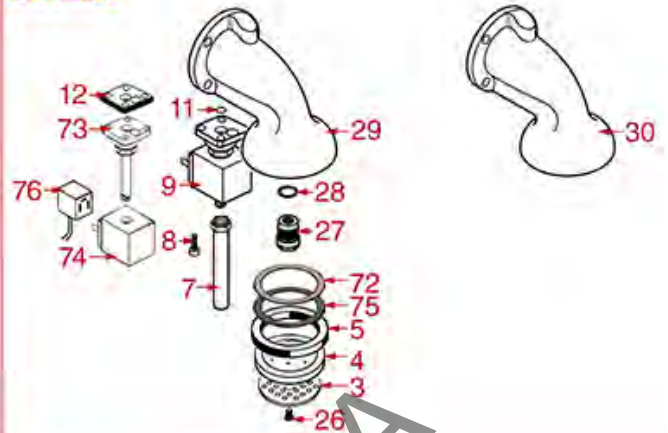

DIVINA GLORIA