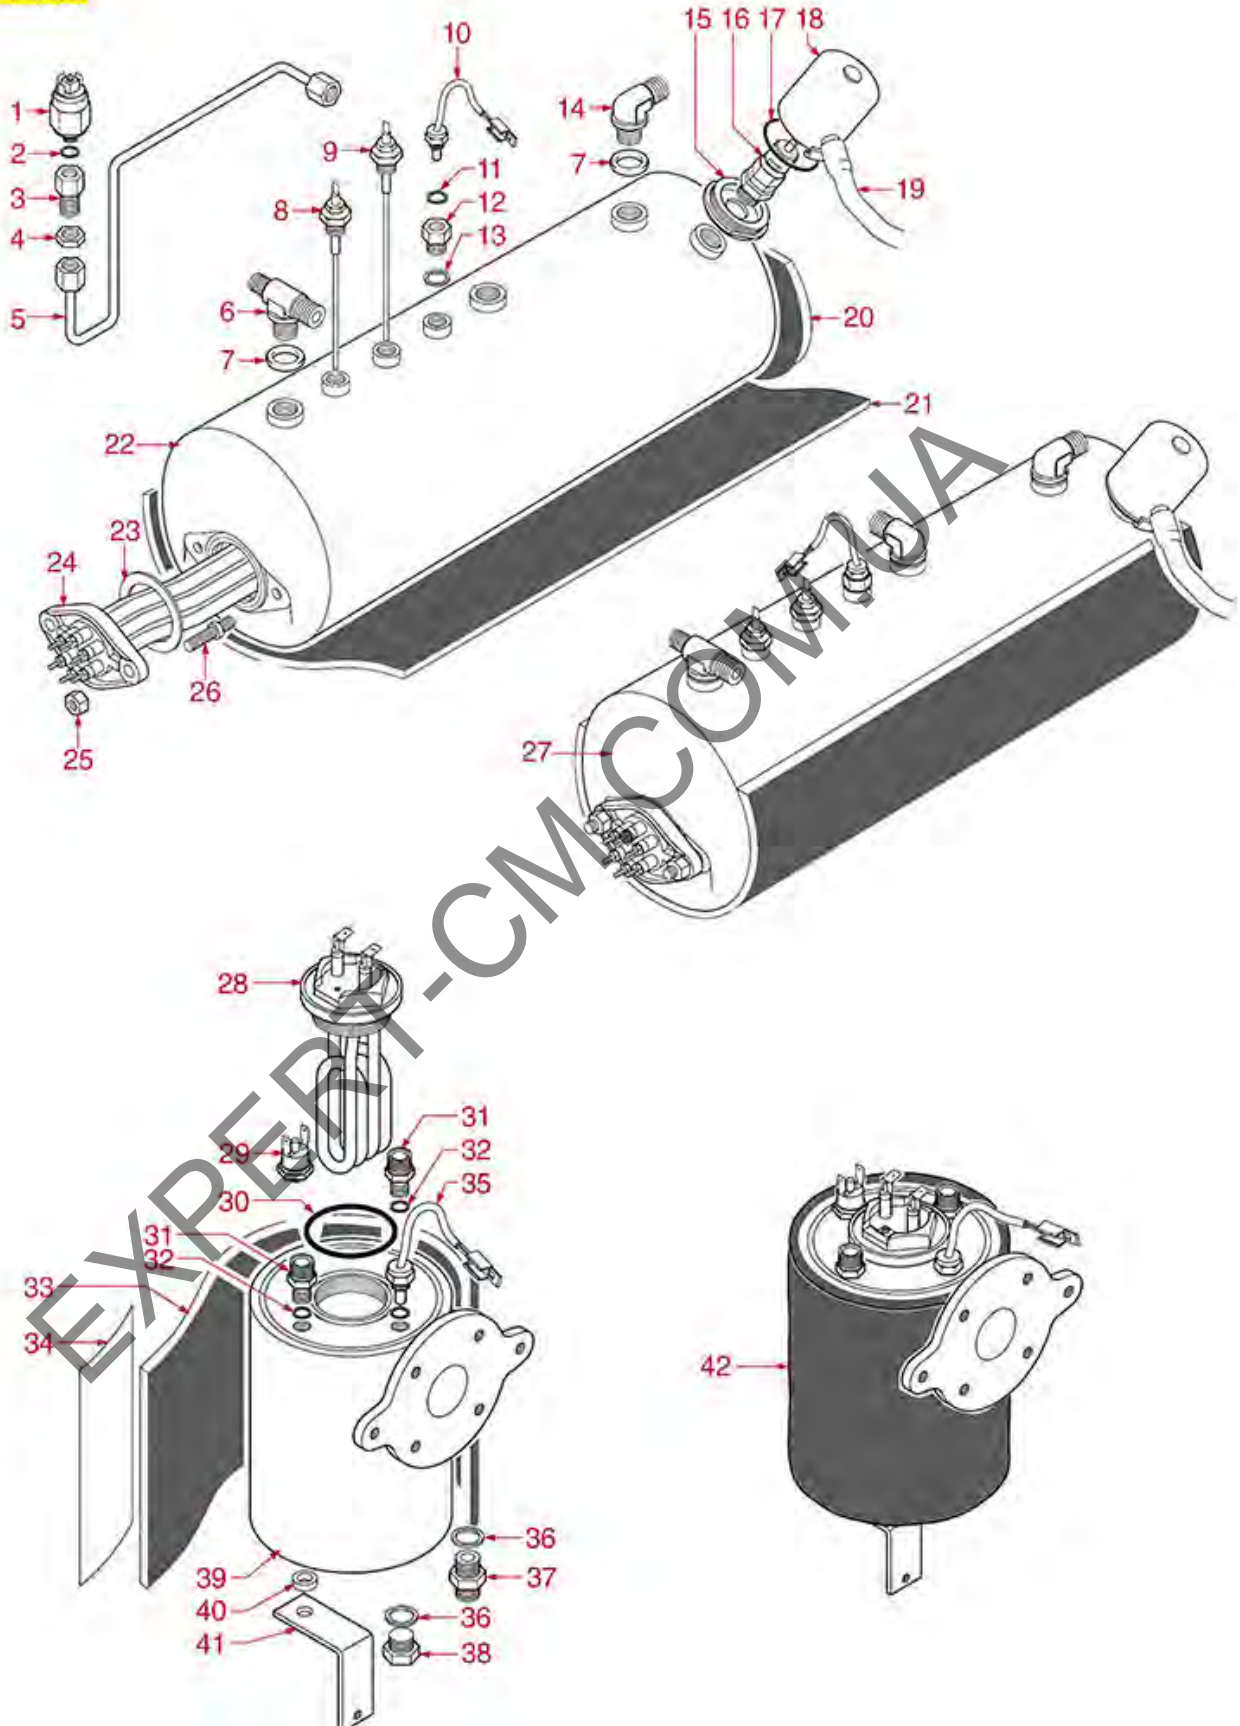

SERVICE BOILER AND GROUPS PLUS 4 YOU

PLUS 4 YOU

ASTORIA CMA

Position	LF code no.	Description
1	1320019	PRESSURE SWITCH ES31 1.5 BAR $\varnothing$ 1/8"M
2	1186917	FLAT COPPER GASKET $\varnothing$ 13x10x1 mm
7	1186186	ROUND COPPER GASKET $\varnothing$ 23x17x3 mm
8	5030757	LEVEL PROBE $\varnothing$ 1/4"M-100 mm
9	1341750	LEVEL PROBE $\varnothing$ 1/4"M-125 mm
10	1397053	TEMPERATURE PROBE NTC
11	1186917	FLAT COPPER GASKET $\varnothing$ 13x10x1 mm
13	1186619	COPPER FLAT GASKET $\varnothing$ 18x14x1.5 mm
14	1349084	ELBOW FITTING $\varnothing$ 3/8"M-3/8"M
15	1523002	PROTECTION FLANGE FOR BOILER VALVE
16	1515120	BOILER VALVE $\varnothing$ 3/8"M 1.9bar CE-PED
16	1523409	BOILER VALVE $\varnothing$ 3/8"M
17	1186184	O-RING 03156 VITON
18	1523402	SAFETY VALVE PROTECTION FOR BOILER
19	1449687	SILICONE HOSE $\varnothing$ 8x10 SHORE 60 - 10 m
23	1186179	PTFE FLAT GASKET $\varnothing$ 57x43x3 mm
24	1755071	HEATING ELEMENT 5000W 230/240V
24	1755215	HEATING ELEMENT 3000/3266W 230/240V
28	1755257	HEATING ELEMENT 1000/1090W 230/240V
29	1444206	CONTACT THERMOSTAT 145°C M4
30	3186175	O-RING 04175 EPDM
31	1349111	FITTING $\varnothing$ 1/8"M 1/4"M
32	1186917	FLAT COPPER GASKET $\varnothing$ 13x10x1 mm
35	1397053	TEMPERATURE PROBE NTC
36	1186619	COPPER FLAT GASKET $\varnothing$ 18x14x1.5 mm
37	1349102	FITTING $\varnothing$ 1/4"M-1/4"M
38	1439048	BOILER CAP $\varnothing$ 1/4"M

EXPERT-CM.COM.UA