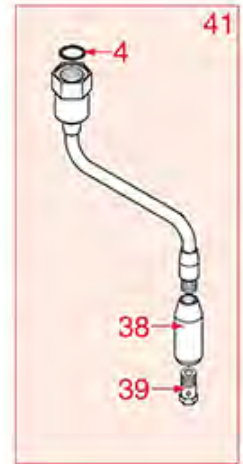

ASTORIA CMA

WATER/STEAM TAPS

ADRIA
ARGENTA
DENISE
DORA
LISA
PRATIC
VANIA

Positions without LF code no.: upon request

ASTORIA CMA

Position	LF code no.	Description
1	1348451	STEAM TAP BODY
2	1186201	GASKET FLAT PTFE $\varnothing$ 21x16.8x2 mm
2	1186394	ASBESTOS FREE FLAT GASKET $\varnothing$ 22x17x2 mm
3	1250372	SPRING $\varnothing$ 11,4x16 mm
4	1186318	O-RING 03043 EPDM
5	1186334	WASHER
6	1186771	COPPER FLAT GASKET $\varnothing$ 8,5x5x1 mm
7	1449093	STEAM NOZZLE CHROME-PLATED M10
8	1186550	ORM GASKET 0060-10 RED SILICONE
9	1449096	STEAM NOZZLE ST. STEEL M8
10	1449098	CHROME PL.STEAM PIPE COMPLETE $\varnothing$ 8 mm
11	1449106	CHROME PL.STEAM PIPE COMPLETE $\varnothing$ 8 mm
12	1449101	STAINLESS STEEL STEAM PIPE COMPL. $\varnothing$ 8 mm
13	1449102	STAINLESS STEEL STEAM PIPE COMPL. $\varnothing$ 8 mm
14	1449105	STAINLESS STEEL STEAM PIPE COMPL. $\varnothing$ 8 mm
15	1449172	BURN PREVENTING HANDGRIP FOR PIPE $\varnothing$ 8 mm
16	1348453	NUT M 26x1.5
17	1348025	HEXAGONAL NUT M3
18	1186316	EPDM FLAT GASKET $\varnothing$ 15x4x4 mm 60 SH
18	1186527	FLAT EPDM GASKET $\varnothing$ 15x4x4 mm 80 SH
19	1324056	TAP PISTON
20	1324077	WATER/STEAM TAP PIN
21	1250223	RADIAL SEEGER RING $\varnothing$ 6 mm
22	1186377	GASKET HOLDER
23	1186333	COPPER FLAT GASKET $\varnothing$ 26x20x2 mm
23	1186340	ASBESTOS FREE FLAT GASKET $\varnothing$ 26x20x2 mm
24	1349458	TAP COUPLING
25	1186393	FLAT EPDM GASKET $\varnothing$ 12.5x8x9 mm
25	1786263	FLAT GASKET EPDM $\varnothing$ 12.5x8x9 mm
26	1186376	BRASS WASHER $\varnothing$ 12x8x1 mm FLAT
27	1348458	TAP NUT
28	1348321	WATER/STEAM TAP
28	1348452	WATER/STEAM TAP PIN ROD
29	1449100	CHROME HEXAGONAL NUT
36	1241452	STEAM TAP KNOB
38	1449116	NOZZLE FOR WATER PIPE M9 $\varnothing$ 18 mm
39	1449099	NOZZLE FOR WATER M10
41	1449095	CHROME COMPLETE WATER PIPE $\varnothing$ 8 mm
44	1349083	MIXER FITTING
45	1349136	FITTING $\varnothing$ 1/8"M-1/4"F
46	1120355	2-WAY SOLENOID VALVE PARKER 230V 50/60Hz
46	1120466	2-WAY SOLENOID VALVE LUCIFER 115V 60Hz
47	1160566	STAINLESS STEEL WATER FILTER $\varnothing$ 8 mm
49	1349111	FITTING $\varnothing$ 1/8"M 1/4"M
54	1349102	FITTING $\varnothing$ 1/4"M-1/4"M
57	1241468	WATER TAP HANDLE
58	1241466	STEAM TAP KNOB
59	1241467	WATER TAP KNOB
60	1241451	STEAM TAP KNOB
61	1241453	WATER TAP KNOB
67	1186378	CONICAL PTFE SEAL $\varnothing$ 14x7x6 mm
67	1186626	O-RING 0114 EPDM
68	1250372	SPRING $\varnothing$ 11,4x16 mm
69	1449820	CHROME PLATED STEAM PIPE COMPLETE
69	1449821	CHROME PLATED STEAM PIPE COMPLETE
70	1449205	CHROME PLATED STEAM PIPE COMPLETE
71	1449204	ST.STEEL COMPLETE STEAM PIPE $\varnothing$ 8 mm
72	1449203	COMPLETE STAINLESS STEEL STEAM PIPE
73	1250332	KNOB SPRING 9x12 mm
100	1079030	KIT MILK FROTHER ASTORIA/CMA