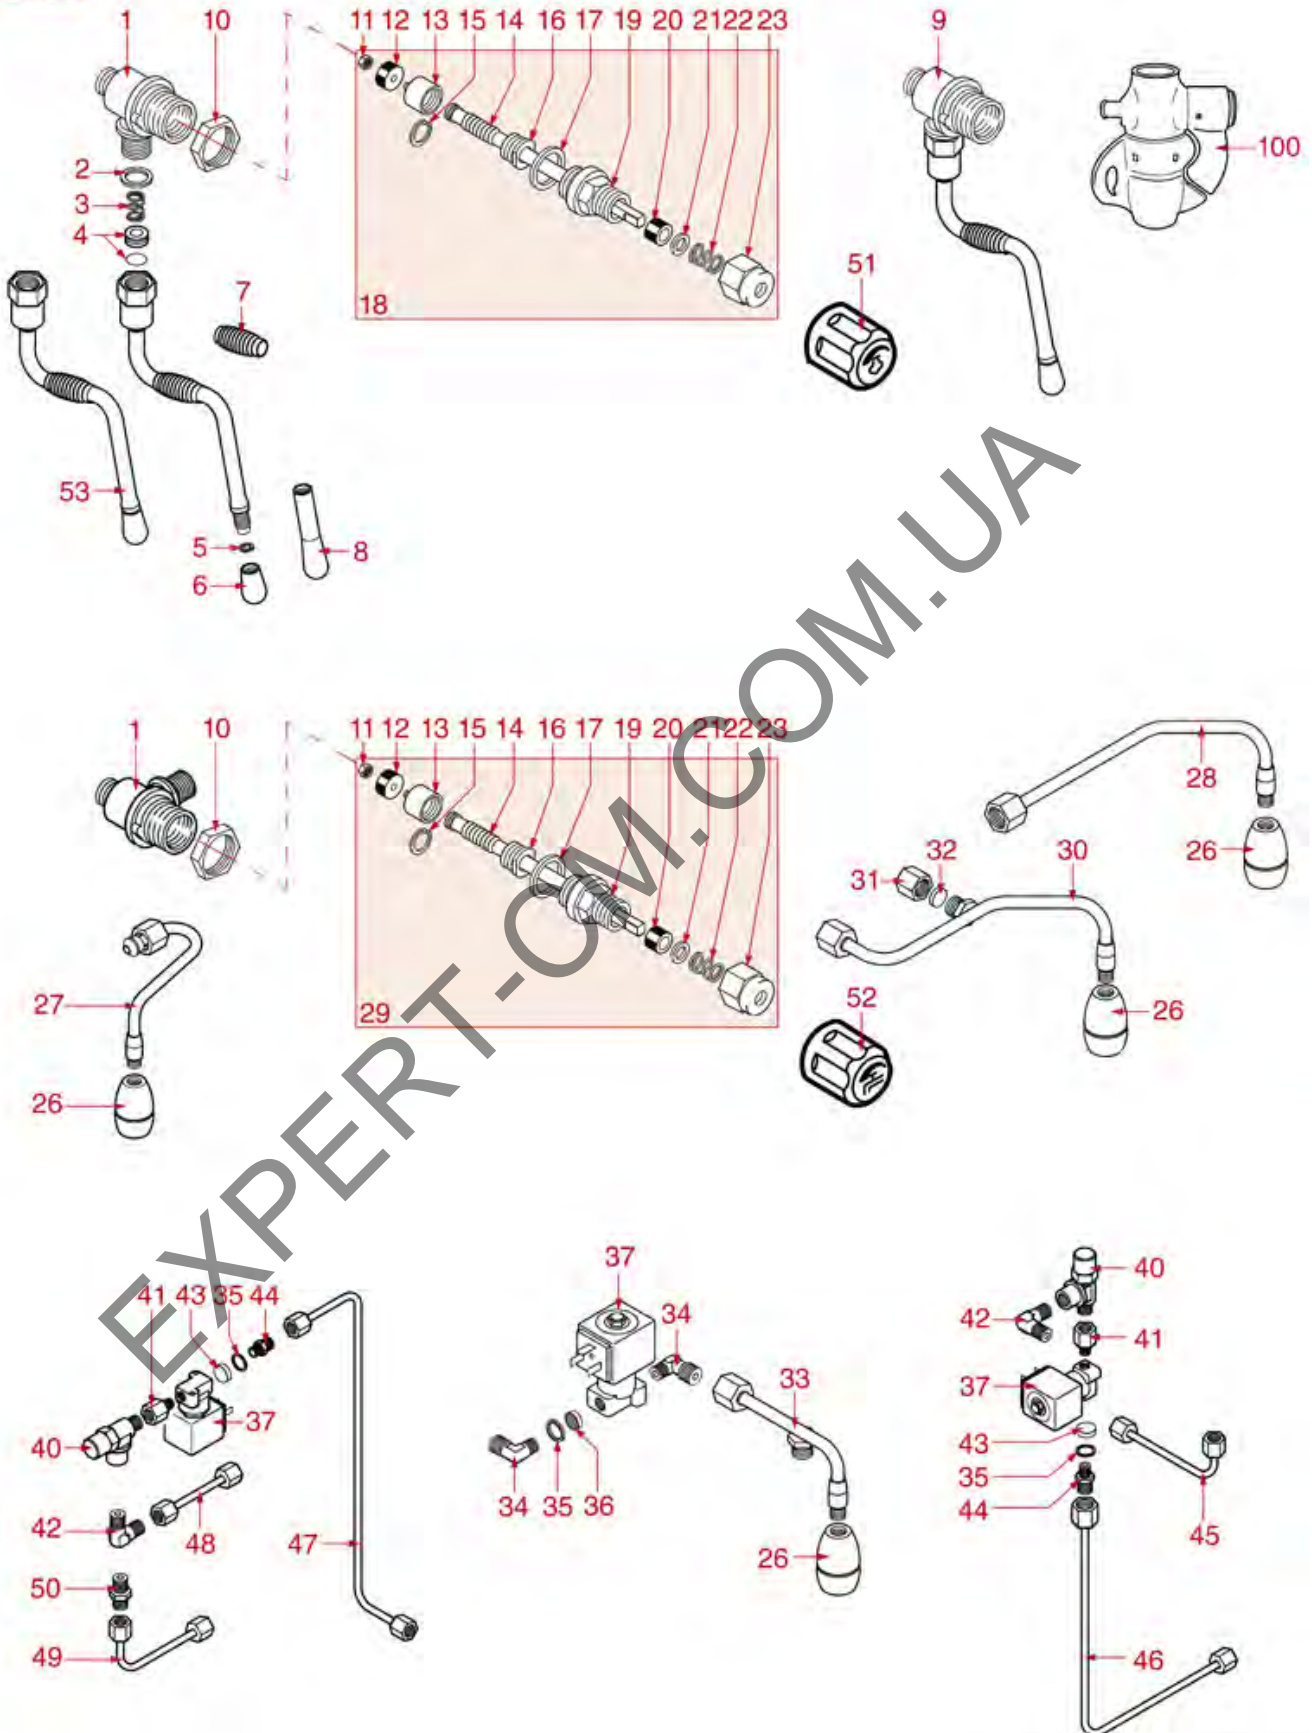

WATER/STEAM TAPS

DIVINA

AS1201

ASTORIA CMA

Position	LF code no.	Description
1	1348451	STEAM TAP BODY
2	1186201	GASKET FLAT PTFE $\varnothing$ 21x16.8x2 mm
2	1186394	ASBESTOS FREE FLAT GASKET $\varnothing$ 22x17x2 mm
3	1250001	SPRING $\varnothing$ 11.4x18 mm FOR STEAM PIPE
4	1186378	CONICAL PTFE SEAL $\varnothing$ 14x7x6 mm
4	1186626	O-RING 0114 EPDM
7	1186180	BURN PREVENTING RUBBERPIECE $\varnothing$ 10 mm
10	1348453	NUT M 26x1.5
11	1348025	HEXAGONAL NUT M3
12	1186316	EPDM FLAT GASKET $\varnothing$ 15x4x4 mm 60 SH
12	1186527	FLAT EPDM GASKET $\varnothing$ 15x4x4 mm 80 SH
13	1324056	TAP PISTON
15	1250223	RADIAL SEEGER RING $\varnothing$ 6 mm
16	1186377	GASKET HOLDER
17	1186333	COPPER FLAT GASKET $\varnothing$ 26x20x2 mm
17	1186340	ASBESTOS FREE FLAT GASKET $\varnothing$ 26x20x2 mm
18	1348077	WATER/STEAM TAP PIN ROD
19	1349458	TAP COUPLING
20	1186393	FLAT EPDM GASKET $\varnothing$ 12.5x8x9 mm
20	1786263	FLAT GASKET EPDM $\varnothing$ 12.5x8x9 mm
21	1186376	BRASS WASHER $\varnothing$ 12x8x1 mm FLAT
22	1250372	SPRING $\varnothing$ 11,4x16 mm
23	1348458	TAP NUT
26	1449097	NOZZLE FOR WATER M10 /STAINL.STEEL
29	1348077	WATER/STEAM TAP PIN ROD
31	1439021	CAP $\varnothing$ 1/4" F HEIGHT 16 mm NUT 17 mm
34	1349079	L- FITTING $\varnothing$ 1/4" M 1/8" M
35	1186771	COPPER FLAT GASKET $\varnothing$ 8,5x5x1 mm
36	1160566	STAINLESS STEEL WATER FILTER $\varnothing$ 8 mm
37	1120355	2-WAY SOLENOID VALVE PARKER 230V 50/60Hz
37	1120466	2-WAY SOLENOID VALVE LUCIFER 115V 60Hz
40	1349083	MIXER FITTING
41	1349136	FITTING $\varnothing$ 1/8" M-1/4" F
43	1160566	STAINLESS STEEL WATER FILTER $\varnothing$ 8 mm
44	1349111	FITTING $\varnothing$ 1/8" M 1/4" M
50	1349102	FITTING $\varnothing$ 1/4" M-1/4" M
51	1241452	STEAM TAP KNOB
52	1241468	WATER TAP HANDLE
53	1449103	STAINLESS STEEL STEAM PIPE COMPL. $\varnothing$ 10mm
100	1079030	KIT MILK FROTHER ASTORIA/CMA