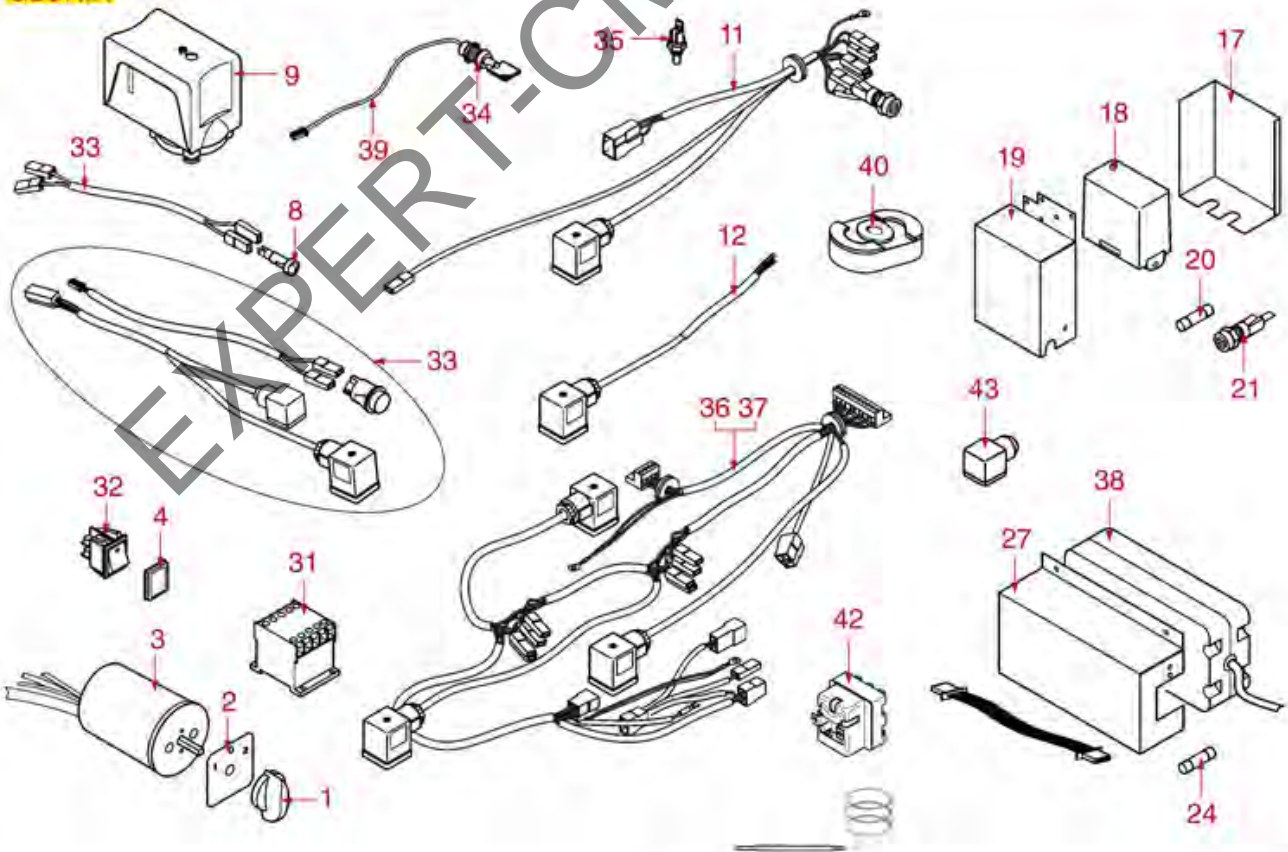

EXPERT-CM.COM.UA

ELECTRICAL SYSTEM

ARGENTA
BRAVA
DENISE
DIVINA
DORA
LISA
PERLA 4D
PRATIC
RAPALLO
VANIA

GLORIA

AS5001

ASTORIA CMA

Position	LF code no.	Description
1	1241010	KNOB SELECTOR SWITCH BLACK ø 33 mm
2	5019721	ADHESIVE LABEL 1-0-2 BLACK 58x58 mm
3	1057541	SELECTOR SWITCH 0-1 POSITIONS 32A 690V
3	1057542	SELECTOR SWITCH 0-2 POSITIONS 25A 690V
3	1057543	SELECTOR SWITCH 0-2 POSITIONS 32A 690V
3	1319001	SELECTOR SWITCH 0-1 POSITIONS 20A 690V
4	3319501	PUSH-BUTTON PROTECTION CAP
5	3319016	BIPOLAR SWITCH RED 16A 250V
5	3319019	BIPOLAR SWITCH RED 16A 250V
5	3319931	BIPOLAR SWITCH WHITE 16A 250V
6	1319492	WHITE SINGLE-POLE PUSH-BUTTON 16A 250V
8	1221014	INDICATOR LIGHT ORANGE 400V
8	3221132	INDICATOR LIGHT GREEN 230V
9	1320531	PRESSURE SWITCH P302/6 3-POLES 30A
9	1320541	PRESSURE SWITCH PARKER 3-POLES 25A
10	1319240	BIPOLAR SWITCH LEVER SHAPE 3A 250V
18	1341311	LEVEL REGULATOR RL/1E/2C/F 230/240V
18	1341603	LEVEL REGULATOR RL/1E/2C/F 115V
23	1054010	DOSER CONTROL BOX 1-2-3 GROUPS 230V
23	5050256	DOSING CONTROL BOX 1-2-3 GROUPS 120V
25	1054011	DOSER CONTROL BOX 4 GROUPS 230V
25	1054300	DOSER CONTROL BOX 1-2-3 GROUPS 230V
25	5056979	DOSING CONTROL BOX 115V 50/60Hz
26	1054023	DOSER CONTROL BOX 1-2-3 GROUPS 230V
28	1050009	8-POLE FLAT CABLE 1400 mm
31	1454004	CONTACTOR ABB B7-40-00
32	3319296	BLACK BIPOLAR SWITCH 16A 250V
34	1319498	KEY SWITCH
35	1397052	TEMPERATURE PROBE NTC
38	1054012	DOSER CONTROL BOX 1-3 GROUPS 230V
38	5033610	DOSING CONTROL BOX 3 GROUPS 230V
40	3351158	BASE UNDECAL FINDER 90.83.3
41	1241463	SELECTOR SWITCH KNOB
42	1444509	THREE-PHASE THERMOSTAT 169°C
43	1455033	CONNECTOR FEMALE SMALL
44	3351900	POWER RELAY ITALIANA RELÉ B2-3