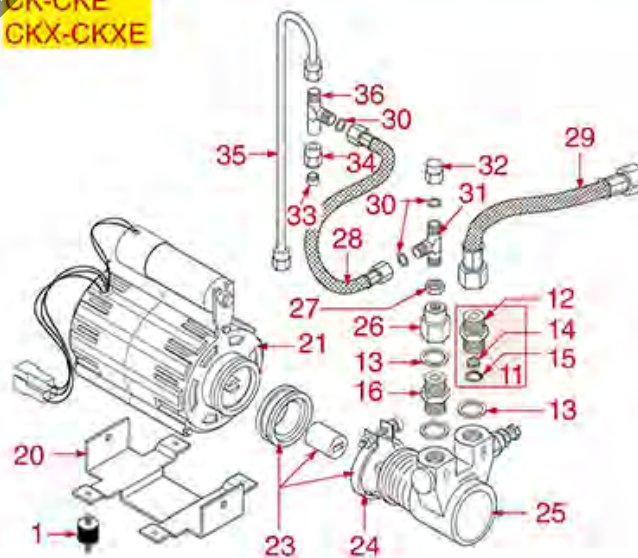

EXPERT-CM.COM.UA

MOTORS AND PUMPS

STANDARD

EXTERNAL

COMPATTA

CK-CKE CKX-CKXE

ASTORIA CMA

Position	LF code no.	Description
1	1313002	VIBRATION DAMPER \varnothing 15x15 mm M4
4	1240606	RPM CLAMP MOTOR 310W
4	1240607	RPM MOTOR WITH CLAMP CONNECTION 330W 230
5	3068014	CAPACITOR DUCATI ENERGIA 8 μ F
7	1439021	CAP \varnothing 1/4"F HEIGHT 16 mm NUT 17 mm
8	1240607	RPM MOTOR WITH CLAMP CONNECTION 330W 230
9	1449710	FLEX HOSE \varnothing 3/8" Fp x Fc 300 mm
10	1449711	FLEX HOSE \varnothing 3/8" Fp x Fc 500 mm
11	1349082	BRASS FITTING \varnothing 3/8"M 3/8"M WITH FILTER
12	1349202	FITTING 3/8M-3/8M
13	1186620	COPPER FLAT GASKET \varnothing 22x17x1.5 mm
14	1160400	WATER FILTER \varnothing 11 mm
15	1002004	CIRCLIP J-9
16	1349103	FITTING \varnothing 3/8"M-3/8"M
17	1330001	ROTARY VANE PUMP ROTOFLOW \varnothing 3/8" NPT
17	1330012	ROTARY VANE PUMP PROCON \varnothing 3/8" NPT
17	1330026	ROTARY VANE PUMP ROTOFLOW \varnothing 3/8" GAS
18	3068016	CAPACITOR DUCATI ENERGIA 10 μ F
21	1240610	RPM MOTOR WITH CLAMP CONNECTION 120W 230
22	1330001	ROTARY VANE PUMP ROTOFLOW \varnothing 3/8" NPT
23	1191006	MOTOR COUPLING KIT
24	1168011	STAINLESS STEEL CLAMP FOR FLANGE PUMP
25	1330021	ROTARY VANE PUMP ROTOFLOW \varnothing 3/8" GAS
27	1348035	NUT \varnothing 1/8"
28	1449708	FLEX HOSE \varnothing 1/8" Fp x Fp 300 mm
29	1449725	FLEX HOSE \varnothing 3/8" Fc x Fc 1500 mm
30	1186042	ASBESTOS FREE FLAT GASKET \varnothing 9x5x1 mm
37	1240702	MOTOR RPM WITH CLAMP CONNECTION 165W
37	1240703	MOTOR RPM WITH CLAMP CONNECTION 165W
38	1449710	FLEX HOSE \varnothing 3/8" Fp x Fc 300 mm
38	1449711	FLEX HOSE \varnothing 3/8" Fp x Fc 500 mm
38	1449723	FLEX HOSE \varnothing 3/8" Fc x Fc 1000 mm
38	1449725	FLEX HOSE \varnothing 3/8" Fc x Fc 1500 mm