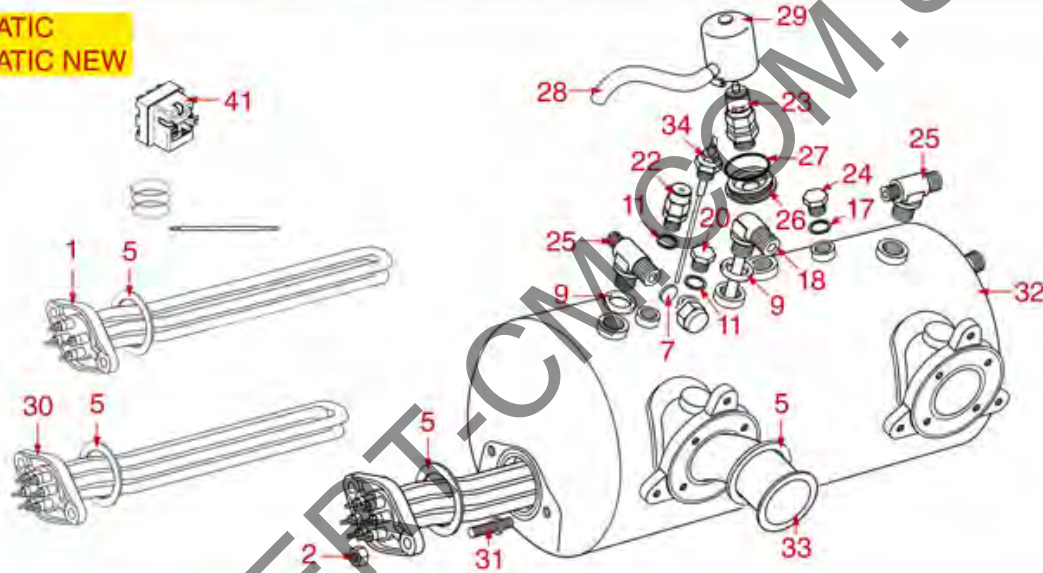

PRATIC
PRATIC NEW

COMPACT