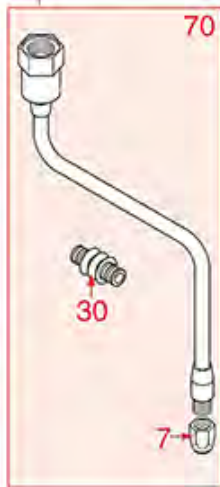

ASTORIA CMA

WATER/STEAM TAPS

ADRIA
ARGENTA
DENISE
DORA
LISA
PRATIC
VANIA

Positions without LF code no.: upon request

ASTORIA CMA

Position	LF code no.	Description
1	1348451	STEAM TAP BODY
2	1186201	GASKET FLAT PTFE $\varnothing$ 21x16.8x2 mm
2	1186394	ASBESTOS FREE FLAT GASKET $\varnothing$ 22x17x2 mm
3	1250372	SPRING $\varnothing$ 11,4x16 mm
4	1186318	O-RING 03043 EPDM
5	1186334	WASHER
6	1186771	COPPER FLAT GASKET $\varnothing$ 8,5x5x1 mm
7	1449093	STEAM NOZZLE CHROME-PLATED M10
8	1186550	ORM GASKET 0060-10 RED SILICONE
9	1449096	STEAM NOZZLE ST. STEEL M8
10	1449098	CHROME PL.STEAM PIPE COMPLETE $\varnothing$ 8 mm
11	1449106	CHROME PL.STEAM PIPE COMPLETE $\varnothing$ 8 mm
12	1449101	STAINLESS STEEL STEAM PIPE COMPL. $\varnothing$ 8 mm
13	1449102	STAINLESS STEEL STEAM PIPE COMPL. $\varnothing$ 8 mm
14	1449105	STAINLESS STEEL STEAM PIPE COMPL. $\varnothing$ 8 mm
15	1449172	BURN PREVENTING HANDGRIP FOR PIPE $\varnothing$ 8 mm
16	1348453	NUT M 26x1.5
17	1348025	HEXAGONAL NUT M3
18	1186316	EPDM FLAT GASKET $\varnothing$ 15x4x4 mm 60 SH
18	1186527	FLAT EPDM GASKET $\varnothing$ 15x4x4 mm 80 SH
19	1324056	TAP PISTON
20	1324077	WATER/STEAM TAP PIN
21	1250223	RADIAL SEEGER RING $\varnothing$ 6 mm
22	1186377	GASKET HOLDER
23	1186333	COPPER FLAT GASKET $\varnothing$ 26x20x2 mm
23	1186340	ASBESTOS FREE FLAT GASKET $\varnothing$ 26x20x2 mm
24	1349458	TAP COUPLING
25	1186393	FLAT EPDM GASKET $\varnothing$ 12.5x8x9 mm
25	1786263	FLAT GASKET EPDM $\varnothing$ 12.5x8x9 mm
26	1186376	BRASS WASHER $\varnothing$ 12x8x1 mm FLAT
27	1348458	TAP NUT
28	1348321	WATER/STEAM TAP
28	1348452	WATER/STEAM TAP PIN ROD
29	1449100	CHROME HEXAGONAL NUT
36	1241452	STEAM TAP KNOB
38	1449116	NOZZLE FOR WATER PIPE M9 $\varnothing$ 18 mm
39	1449099	NOZZLE FOR WATER M10
41	1449095	CHROME COMPLETE WATER PIPE $\varnothing$ 8 mm
44	1349083	MIXER FITTING
45	1349136	FITTING $\varnothing$ 1/8"M-1/4"F
46	1120355	2-WAY SOLENOID VALVE PARKER 230V 50/60Hz
46	1120466	2-WAY SOLENOID VALVE LUCIFER 115V 60Hz
47	1160566	STAINLESS STEEL WATER FILTER $\varnothing$ 8 mm
49	1349111	FITTING $\varnothing$ 1/8"M 1/4"M
54	1349102	FITTING $\varnothing$ 1/4"M-1/4"M
57	1241468	WATER TAP HANDLE
58	1241466	STEAM TAP KNOB
59	1241467	WATER TAP KNOB
60	1241451	STEAM TAP KNOB
61	1241453	WATER TAP KNOB
67	1186378	CONICAL PTFE SEAL $\varnothing$ 14x7x6 mm
67	1186626	O-RING 0114 EPDM
68	1250372	SPRING $\varnothing$ 11,4x16 mm
69	1449820	CHROME PLATED STEAM PIPE COMPLETE
69	1449821	CHROME PLATED STEAM PIPE COMPLETE
70	1449205	CHROME PLATED STEAM PIPE COMPLETE
71	1449204	ST.STEEL COMPLETE STEAM PIPE $\varnothing$ 8 mm
72	1449203	COMPLETE STAINLESS STEEL STEAM PIPE
73	1250332	KNOB SPRING 9x12 mm
100	1079030	KIT MILK FROTHER ASTORIA/CMA