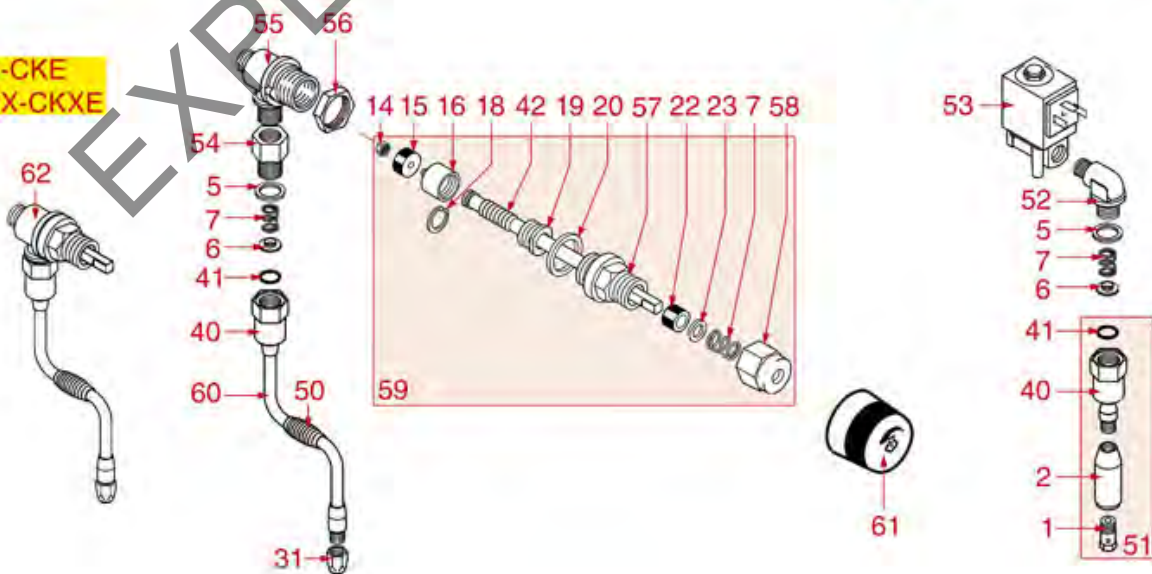

WATER/STEAM TAPS

RAPALLO

SIBILLA

CK-CKE CKX-CKXE

ASTORIA CMA

Position	LF code no.	Description
1	1449099	NOZZLE FOR WATER M10
2	1449116	NOZZLE FOR WATER PIPE M9 ø 18 mm
5	1186201	GASKET FLAT PTFE ø 21x16.8x2 mm
5	1186394	ASBESTOS FREE FLAT GASKET ø 22x17x2 mm
6	1186334	WASHER
7	1250372	SPRING ø 11,4x16 mm
14	1348025	HEXAGONAL NUT M3
15	1186316	EPDM FLAT GASKET ø 15x4x4 mm 60 SH
15	1186527	FLAT EPDM GASKET ø 15x4x4 mm 80 SH
16	1324056	TAP PISTON
17	1324077	WATER/STEAM TAP PIN
18	1250223	RADIAL SEEGER RING ø 6 mm
19	1186377	GASKET HOLDER
20	1186333	COPPER FLAT GASKET ø 26x20x2 mm
20	1186340	ASBESTOS FREE FLAT GASKET ø 26x20x2 mm
22	1186393	FLAT EPDM GASKET ø 12.5x8x9 mm
22	1786263	FLAT GASKET EPDM ø 12.5x8x9 mm
23	1186376	BRASS WASHER ø 12x8x1 mm FLAT
31	1449093	STEAM NOZZLE CHROME-PLATED M10
39	1186180	BURN PREVENTING RUBBERPIECE ø 10 mm
40	1449100	CHROME HEXAGONAL NUT
41	1186318	O-RING 03043 EPDM
44	1349042	BRASS NUT ø 3/8"
48	1241094	WATER/STEAM TAP KNOB
49	1241095	CAP FOR KNOB
51	1449206	COMPLETE WATER PIPE
54	1349135	FITTING ø 3/8"M-3/8"F
55	1348451	STEAM TAP BODY
56	1348453	NUT M 26x1.5
57	1349458	TAP COUPLING
58	1348458	TAP NUT
59	1348077	WATER/STEAM TAP PIN ROD
61	1241201	KNOB FOR STEAM TAP
62	1348322	STEAM TAP ASSEMBLY