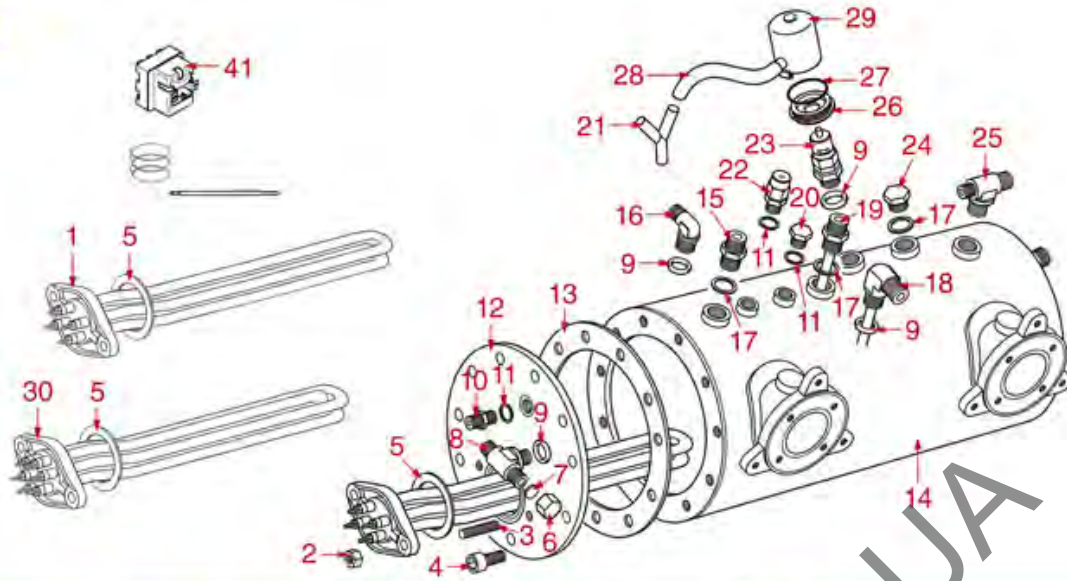

BOILER MODELS LEVER-PRT-COMPACT

AL