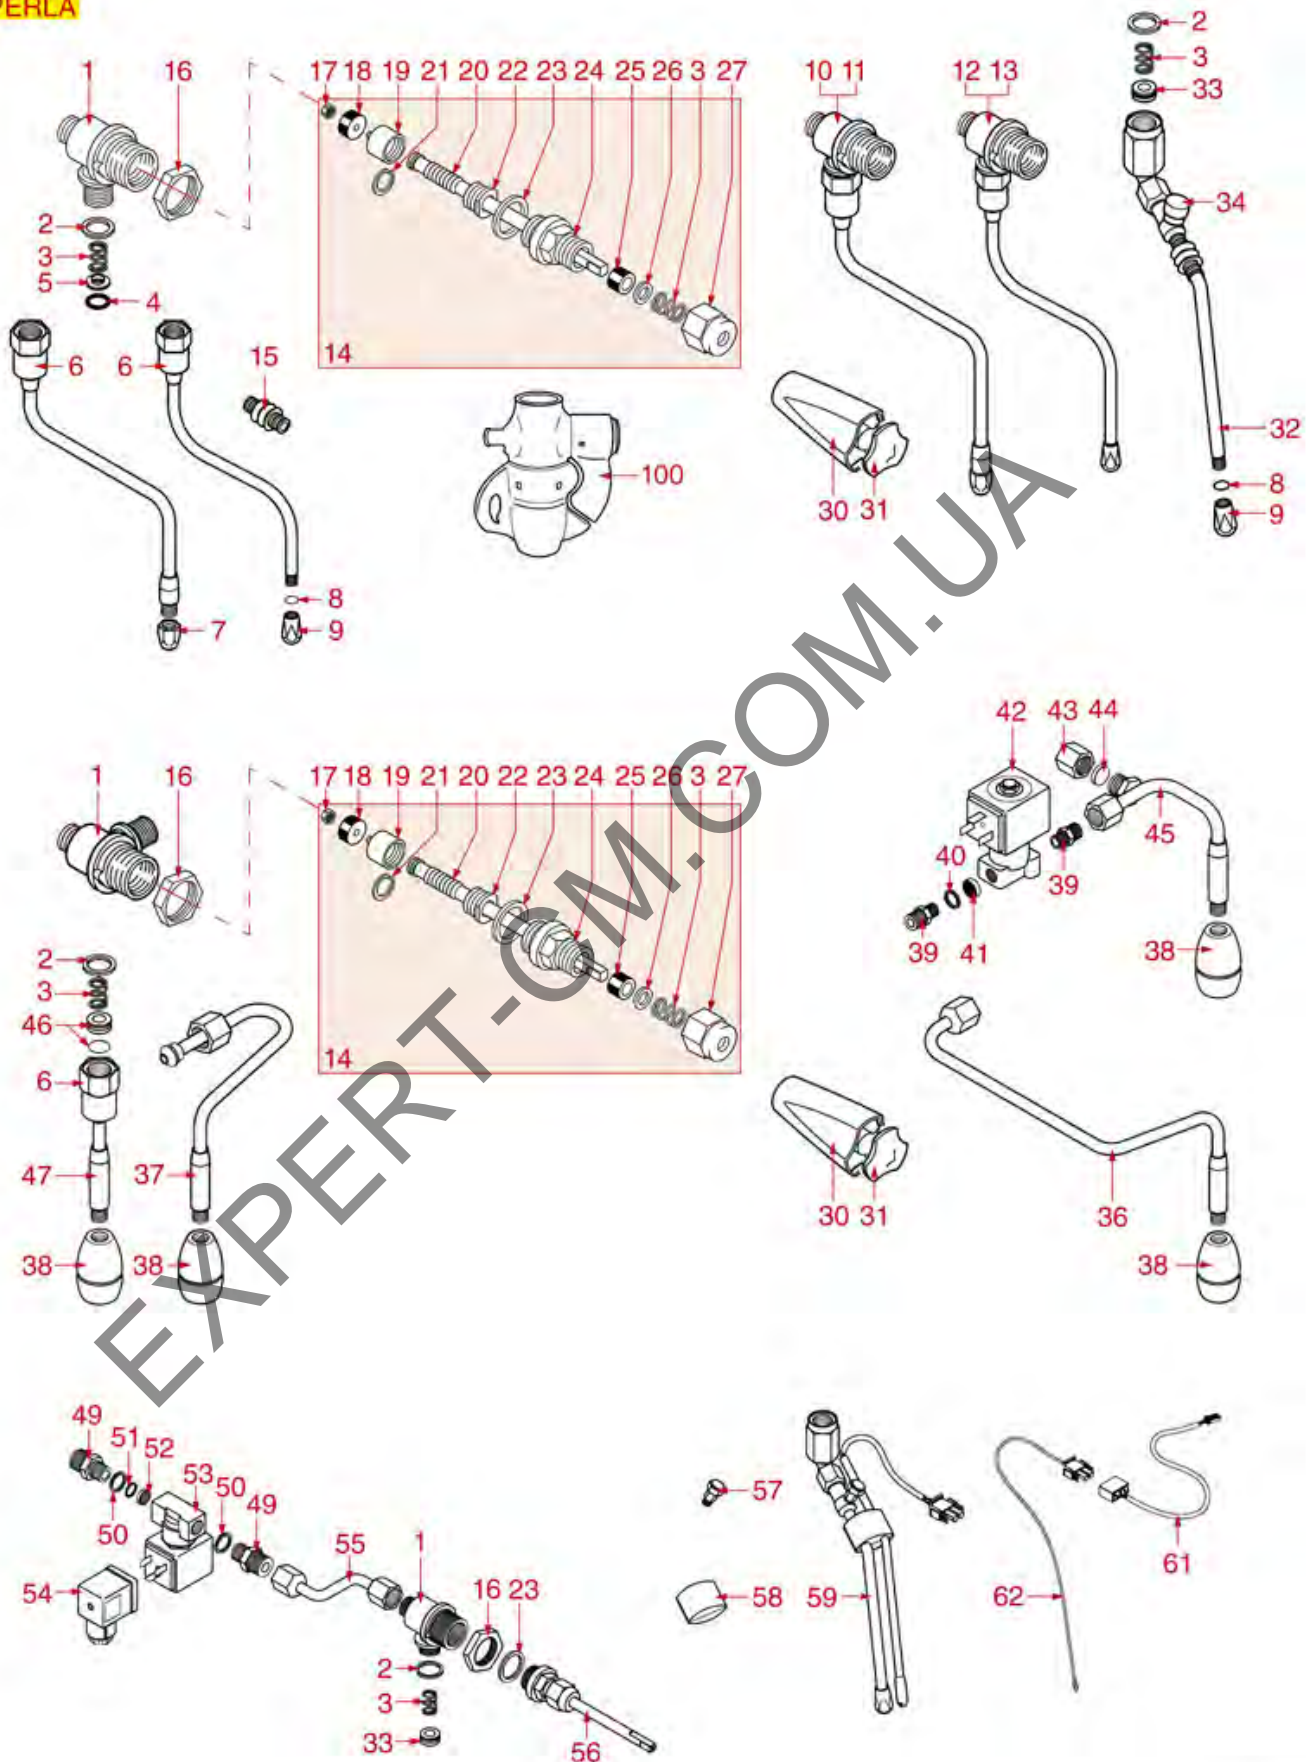

WATER/STEAM TAPS

PERLA

AS1401

Positions without LF code no.: upon request

ASTORIA CMA

Position	LF code no.	Description
1	1348451	STEAM TAP BODY
2	1186201	GASKET FLAT PTFE $\varnothing$ 21x16.8x2 mm
2	1186394	ASBESTOS FREE FLAT GASKET $\varnothing$ 22x17x2 mm
3	1250372	SPRING $\varnothing$ 11,4x16 mm
4	1186318	O-RING 03043 EPDM
5	1186334	WASHER
6	1449100	CHROME HEXAGONAL NUT
7	1449093	STEAM NOZZLE CHROME-PLATED M10
8	1186550	ORM GASKET 0060-10 RED SILICONE
9	1449096	STEAM NOZZLE ST. STEEL M8
10	1449098	CHROME PL.STEAM PIPE COMPLETE $\varnothing$ 8 mm
12	1449101	STAINLESS STEEL STEAM PIPE COMPL. $\varnothing$ 8 mm
13	1449105	STAINLESS STEEL STEAM PIPE COMPL. $\varnothing$ 8 mm
14	1348076	WATER/STEAM TAP PIN ROD
16	1348453	NUT M 26x1.5
17	1348025	HEXAGONAL NUT M3
18	1186316	EPDM FLAT GASKET $\varnothing$ 15x4x4 mm 60 SH
18	1186527	FLAT EPDM GASKET $\varnothing$ 15x4x4 mm 80 SH
19	1324056	TAP PISTON
21	1250223	RADIAL SEEGER RING $\varnothing$ 6 mm
22	1186377	GASKET HOLDER
23	1186333	COPPER FLAT GASKET $\varnothing$ 26x20x2 mm
23	1186340	ASBESTOS FREE FLAT GASKET $\varnothing$ 26x20x2 mm
24	1349458	TAP COUPLING
25	1186393	FLAT EPDM GASKET $\varnothing$ 12.5x8x9 mm
25	1786263	FLAT GASKET EPDM $\varnothing$ 12.5x8x9 mm
26	1186376	BRASS WASHER $\varnothing$ 12x8x1 mm FLAT
27	1348458	TAP NUT
30	1241094	WATER/STEAM TAP KNOB
31	1241095	CAP FOR KNOB
33	1186378	CONICAL PTFE SEAL $\varnothing$ 14x7x6 mm
38	1449097	NOZZLE FOR WATER M10 /STAINL.STEEL
39	1349111	FITTING $\varnothing$ 1/8" M 1/4" M
40	1186771	COPPER FLAT GASKET $\varnothing$ 8,5x5x1 mm
41	1160566	STAINLESS STEEL WATER FILTER $\varnothing$ 8 mm
42	1120355	2-WAY SOLENOID VALVE PARKER 230V 50/60Hz
42	1120466	2-WAY SOLENOID VALVE LUCIFER 115V 60Hz
43	1439021	CAP $\varnothing$ 1/4" F HEIGHT 16 mm NUT 17 mm
46	1186378	CONICAL PTFE SEAL $\varnothing$ 14x7x6 mm
46	1186626	O-RING 0114 EPDM
49	1349112	FITTING $\varnothing$ 1/4" M-3/8" M
50	1186619	COPPER FLAT GASKET $\varnothing$ 18x14x1.5 mm
51	1186717	O-RING 02031 VITON
100	1079030	KIT MILK FROTHER ASTORIA/CMA