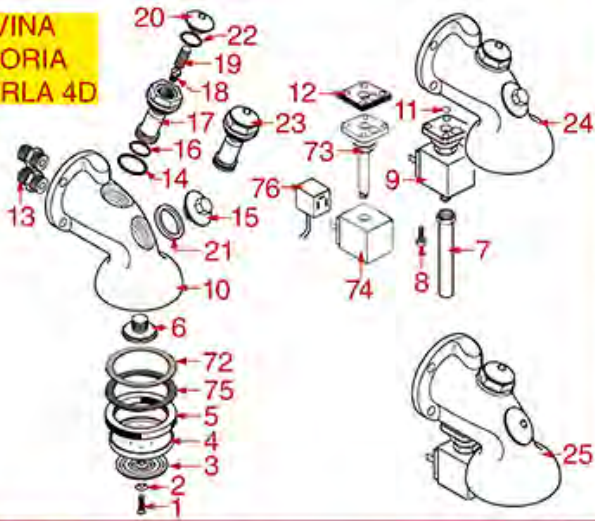

BREW GROUP CTS

DIVINA GLORIA PERLA 4D