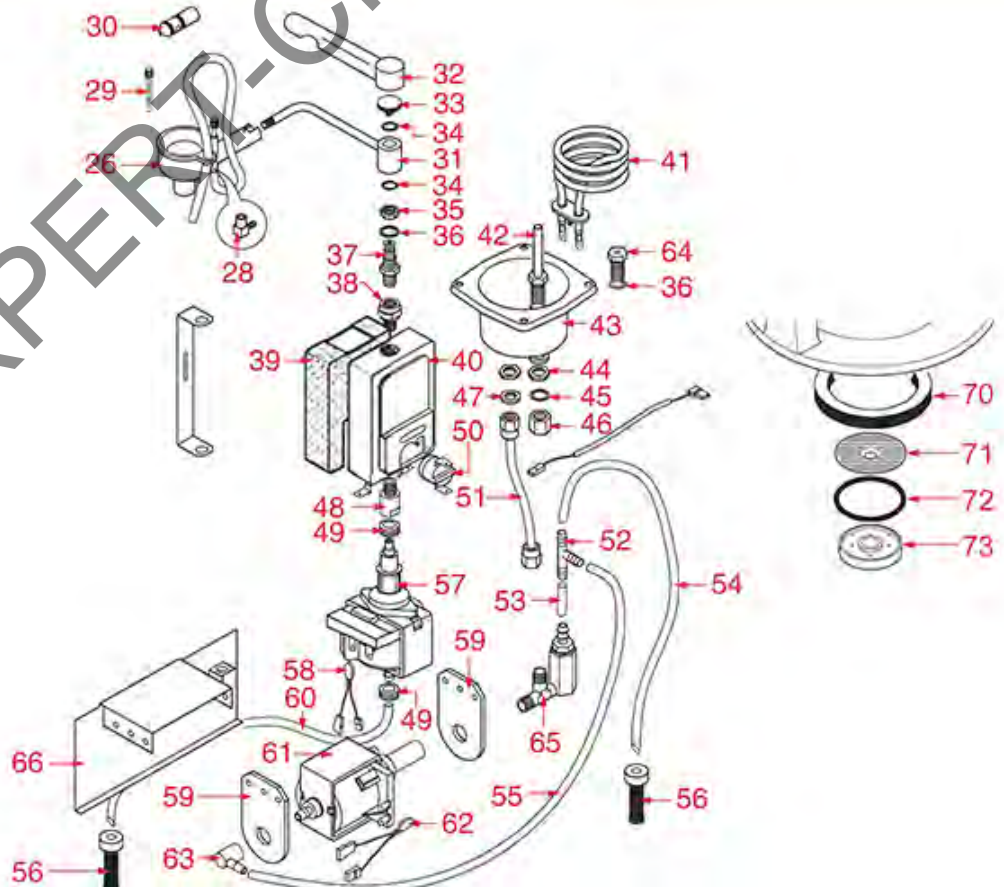

EXPERT-CM.COM.UA

BOILER CK-CKE CKX-CKXE PRIMA

CK-CKE
CKX-CKXE

PRIMA

Positions without LF code no.: upon request

ASTORIA CMA

Position	LF code no.	Description
3	1349086	T SHAPED BRASS FITTING \varnothing 3/8"-3/8"-1/4"
5	1186186	ROUND COPPER GASKET \varnothing 23x17x3 mm
6	1523408	BOILER VALVE \varnothing 1/8"M
7	1349136	FITTING \varnothing 1/8"M-1/4"F
8	1186619	COPPER FLAT GASKET \varnothing 18x14x1.5 mm
9	1523538	BOILER EXHAUST VALVE \varnothing 1/4"M
10	1349101	FITTING \varnothing 1/8"M-1/8"M NICKEL-PLATED
11	1349084	ELBOW FITTING \varnothing 3/8"M-3/8"M
13	1341750	LEVEL PROBE \varnothing 1/4"M-125 mm
13	1341751	LEVEL PROBE \varnothing 1/4"M-150 mm
15	5048593	SPHERE VALVE \varnothing 1/4"mm
16	1348035	NUT \varnothing 1/8"
18	1444206	CONTACT THERMOSTAT 145°C M4
19	1755603	HEATING ELEMENT 1300W 230V
19	1755607	HEATING ELEMENT 1200W 110V
20	1186606	FLAT CARBO GASKET \varnothing 57x43x3 mm
20	1186623	PTFE FLAT GASKET \varnothing 53x43x3 mm
20	1186633	FLAT CARBO GASKET \varnothing 53x42x3 mm
20	3186010	ASBESTOS FREE FLAT GASKET \varnothing 54x42x2 mm
34	1186612	O-RING 02025 VITON
44	1348035	NUT \varnothing 1/8"
50	1443207	CONTACT THERMOSTAT 180°C
61	1122737	VIBRATORY PUMP EP5 48W 230V 50Hz
61	2102265	VIBRATION PUMP EP5 41W 120V 60Hz
70	1486009	GASKET FILTER HOLDER \varnothing 53x42x8 mm
72	3186247	O-RING 03112 EPDM