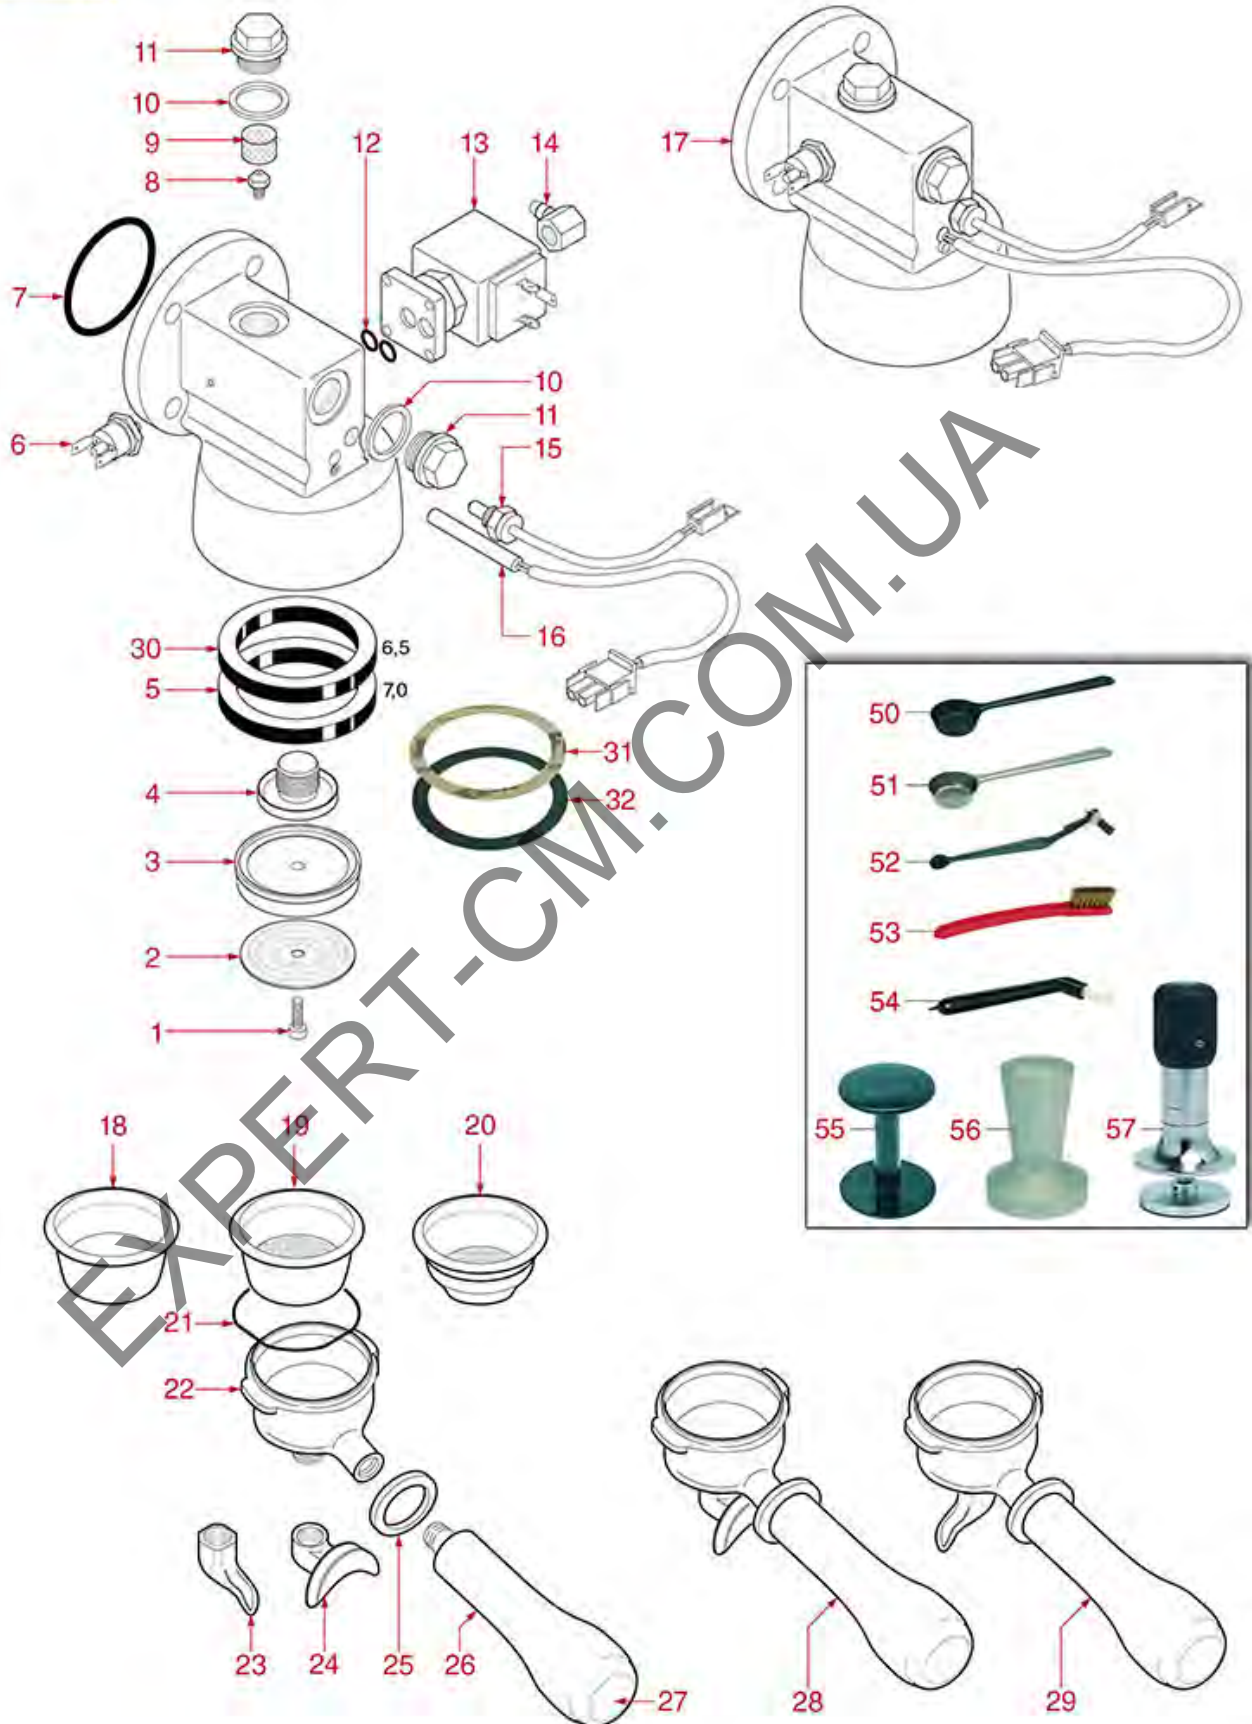

BREWING GROUP PLUS 4 YOU

PLUS 4 YOU

AS0401

ASTORIA CMA

Position	LF code no.	Description
2	1081041	SHOWER SCREEN $\varnothing$ 48 mm
3	1086046	SHOWER HOLDER SPRAYER
3	1086047	LOWERED SHOWER HOLDER SPRAYER
4	1501300	BREW GROUP SPRAY NOZZLE $\varnothing$31.5mm M18x2-M5
5	5047859	FILTER HOLDER GASKET $\varnothing$ 64x52x7 mm
6	1444206	CONTACT THERMOSTAT 145°C M4
7	1186190	O-RING 04187 VITON
8	1500009	JET M5x1 HOLE $\varnothing$ 1.0 mm
9	1160501	WATER FILTER $\varnothing$ 14x10x12 mm
10	1186323	PTFE FLAT GASKET $\varnothing$ 24x18x2 mm
11	1439003	CAP $\varnothing$ 18 mm FOR BREW GROUP
12	1186612	O-RING 02025 VITON
13	1120102	3-WAY SOLENOID VALVE LUCIFER 115V 60Hz
13	1120330	3-WAY SOLENOID VALVE LUCIFER 240V 50Hz
14	1349267	HOSE-END FITTING $\varnothing$ 1/8" F - $\varnothing$ 7 mm
15	1397053	TEMPERATURE PROBE NTC
16	1755255	CARTRIDGE HEATING ELEMENT 150W 120V
16	1755256	CARTRIDGE HEATING ELEMENT 150W 230V
18	1160278	BLIND FILTER $\varnothing$ 65x25 mm
19	1160277	FILTER 2-CUP 14 g $\varnothing$ 65x27,5 mm
20	1160276	1 CUP FILTER 7 gr $\varnothing$ 65x25 mm
21	1250279	SPRING FILTER LOCKING $\varnothing$ 1.40 mm ST.STEEL
22	1165114	FILTER HOLDER COFFEE MACH. ASTORIA/WEGA
23	1022099	SPOUT 1 CUP $\varnothing$ 3/8"
24	1022506	SPOUT DOUBLE $\varnothing$ 3/8"
25	1186774	BURN PREVENTING RING FOR HANDLE
26	1241206	FILTER HOLDER HANDLE BLACK M12
27	1241469	CAP FOR FILTER HOLDER HANDLE CHROME PL.
28	1165079	2-CUP FILTER HOLDER ASSEMBLY ASTORIA
28	1165115	FILTER HOLDER 2 CUPS ASTORIA
29	1165076	1 CUP FILTER HOLDER ASSEMBLY ASTORIA
29	1165116	COMPLETE FILTER HOLDER 1 CUP ASTORIA
30	1786056	FILTER HOLDER GASKET $\varnothing$ 64x52x6.3 mm
31	1190101	PAPER SEAL $\varnothing$ 64x53x0.7 mm
32	1190007	RUBBER PIECE $\varnothing$ 64x53x1 mm EPDM
50	1069001	PLASTIC MEASURING SPOON 20 ml
51	1069002	STAINLESS STEEL MEASURING SPOON 20 ml
52	1384003	SHOWER CLEANING BRUSH BLACK
53	1384002	BRUSH FOR MAINTENANCE
54	1384001	SHOWER CLEANING BRUSH
55	1385000	NYLON TAMPER $\varnothing$ 50/52 mm
56	1385040	POLISHED ALUMINIUM TAMPER $\varnothing$ 53 mm
56	1385054	ANODIZED ALUMINIUM TAMPER $\varnothing$ 53 mm
57	1385601	DYNAMOMETRIC MANUAL TAMPER $\varnothing$ 52 mm