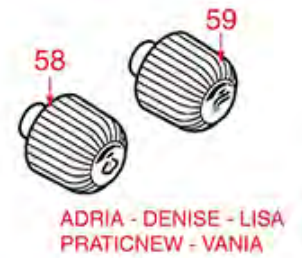

ASTORIA CMA

WATER/STEAM TAPS

ADRIA
ARGENTA
DENISE
DORA
LISA
PRATIC
VANIA

Positions without LF code no.: upon request

ASTORIA CMA

Position	LF code no.	Description
1	1348451	STEAM TAP BODY
2	1186201	GASKET FLAT PTFE $\varnothing$ 21x16.8x2 mm
2	1186394	ASBESTOS FREE FLAT GASKET $\varnothing$ 22x17x2 mm
3	1250372	SPRING $\varnothing$ 11,4x16 mm
4	1186318	O-RING 03043 EPDM
5	1186334	WASHER
6	1186771	COPPER FLAT GASKET $\varnothing$ 8,5x5x1 mm
7	1449093	STEAM NOZZLE CHROME-PLATED M10
8	1186550	ORM GASKET 0060-10 RED SILICONE
9	1449096	STEAM NOZZLE ST. STEEL M8
10	1449098	CHROME PL.STEAM PIPE COMPLETE $\varnothing$ 8 mm
11	1449106	CHROME PL.STEAM PIPE COMPLETE $\varnothing$ 8 mm
12	1449101	STAINLESS STEEL STEAM PIPE COMPL. $\varnothing$ 8 mm
13	1449102	STAINLESS STEEL STEAM PIPE COMPL. $\varnothing$ 8 mm
14	1449105	STAINLESS STEEL STEAM PIPE COMPL. $\varnothing$ 8 mm
15	1449172	BURN PREVENTING HANDGRIP FOR PIPE $\varnothing$ 8 mm
16	1348453	NUT M 26x1.5
17	1348025	HEXAGONAL NUT M3
18	1186316	EPDM FLAT GASKET $\varnothing$ 15x4x4 mm 60 SH
18	1186527	FLAT EPDM GASKET $\varnothing$ 15x4x4 mm 80 SH
19	1324056	TAP PISTON
20	1324077	WATER/STEAM TAP PIN
21	1250223	RADIAL SEEGER RING $\varnothing$ 6 mm
22	1186377	GASKET HOLDER
23	1186333	COPPER FLAT GASKET $\varnothing$ 26x20x2 mm
23	1186340	ASBESTOS FREE FLAT GASKET $\varnothing$ 26x20x2 mm
24	1349458	TAP COUPLING
25	1186393	FLAT EPDM GASKET $\varnothing$ 12.5x8x9 mm
25	1786263	FLAT GASKET EPDM $\varnothing$ 12.5x8x9 mm
26	1186376	BRASS WASHER $\varnothing$ 12x8x1 mm FLAT
27	1348458	TAP NUT
28	1348321	WATER/STEAM TAP
28	1348452	WATER/STEAM TAP PIN ROD
29	1449100	CHROME HEXAGONAL NUT
36	1241452	STEAM TAP KNOB
38	1449116	NOZZLE FOR WATER PIPE M9 $\varnothing$ 18 mm
39	1449099	NOZZLE FOR WATER M10
41	1449095	CHROME COMPLETE WATER PIPE $\varnothing$ 8 mm
44	1349083	MIXER FITTING
45	1349136	FITTING $\varnothing$ 1/8"M-1/4"F
46	1120355	2-WAY SOLENOID VALVE PARKER 230V 50/60Hz
46	1120466	2-WAY SOLENOID VALVE LUCIFER 115V 60Hz
47	1160566	STAINLESS STEEL WATER FILTER $\varnothing$ 8 mm
49	1349111	FITTING $\varnothing$ 1/8"M 1/4"M
54	1349102	FITTING $\varnothing$ 1/4"M-1/4"M
57	1241468	WATER TAP HANDLE
58	1241466	STEAM TAP KNOB
59	1241467	WATER TAP KNOB
60	1241451	STEAM TAP KNOB
61	1241453	WATER TAP KNOB
67	1186378	CONICAL PTFE SEAL $\varnothing$ 14x7x6 mm
67	1186626	O-RING 0114 EPDM
68	1250372	SPRING $\varnothing$ 11,4x16 mm
69	1449820	CHROME PLATED STEAM PIPE COMPLETE
69	1449821	CHROME PLATED STEAM PIPE COMPLETE
70	1449205	CHROME PLATED STEAM PIPE COMPLETE
71	1449204	ST.STEEL COMPLETE STEAM PIPE $\varnothing$ 8 mm
72	1449203	COMPLETE STAINLESS STEEL STEAM PIPE
73	1250332	KNOB SPRING 9x12 mm
100	1079030	KIT MILK FROTHER ASTORIA/CMA