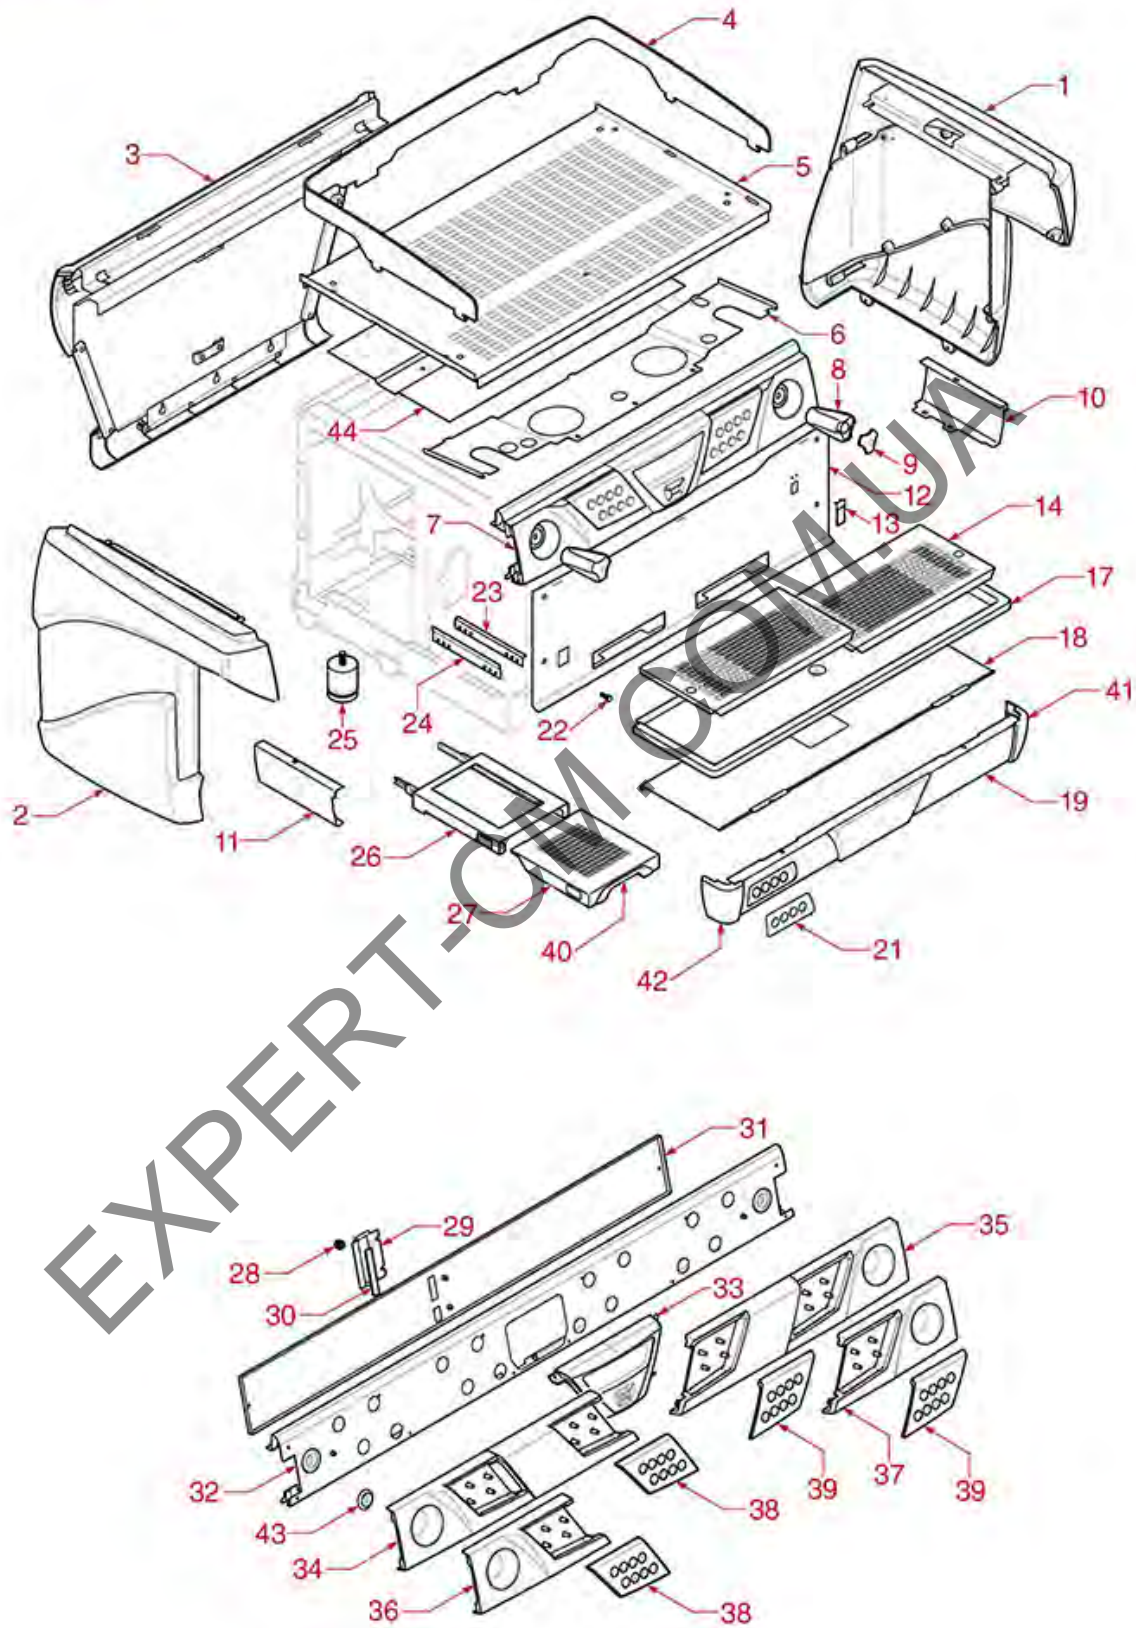

BODY PLUS 4 YOU

PLUS 4 YOU

ASTORIA CMA

Position	LF code no.	Description
8	1241094	WATER/STEAM TAP KNOB
9	1241095	CAP FOR KNOB
25	1313102	FOOT $\varnothing$ 50 mm M10 H=55÷69 mm

EXPERT-CM.COM.UA