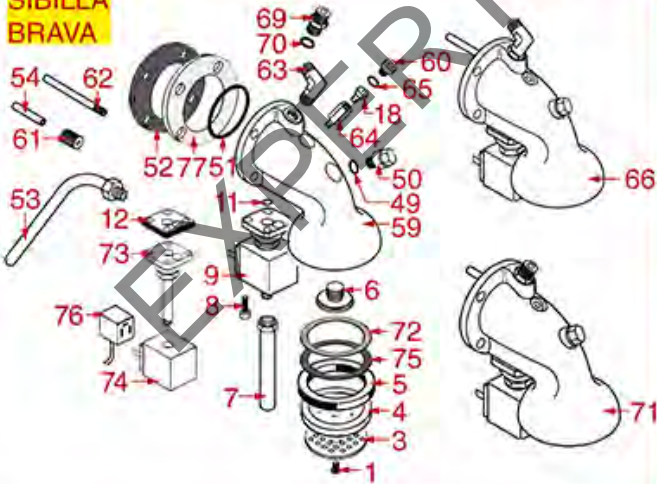

BREW GROUP CTS

DIVINA GLORIA PERLA 4D

DIVINA GLORIA

RAPALLO BRAVA

SIBILLA BRAVA

SIBILLA

ASTORIA CMA

Pos.	LF code no.	Description	Pos.	LF code no.	Description
1	1528011	SHOWER SCREW M5x20	74	1120332	COIL LUCIFER/PARKER 220/240V 9W 50Hz
2	1528054	SHAPED S/STEEL WASHER \varnothing 12x5x1 mm	74	1120336	COIL PARKER ZB09 9W 110/120V 50/60Hz
3	1081006	SHOWER SCREEN \varnothing 51.5 mm	74	3120032	COIL PARKER ZB09 9W 220/240V 50/60Hz
3	1081007	SHOWER SCREEN \varnothing 51.5 mm	75	1190003	RUBBER SHIM \varnothing 70x57x1 mm EPDM
4	1086501	SHOWER HOLDER DIFFUSER	76	3120034	CONNECTOR LARGE F-FITTING
5	1186622	GASKET FILTER HOLDER \varnothing 72x56x8 mm	77	1187002	COFFEE GROUP GASKET \varnothing 88x40x2 mm
5	1186678	GASKET FILTER HOLDER \varnothing 72x56x8.5 mm	77	1786058	COFFEE GROUP GASKET \varnothing 88x40x2 mm
5	1486029	GASKET FILTERHOLDER \varnothing 72x56x8.5 mm	78	1241067	FILTER HOLDER HANDLE M12
5	1486030	GASKET FILTERHOLDER \varnothing 72x56x8 mm	79	1160053	2 CUPS FILTER 14 gr \varnothing 70x24,5 mm
5	1786062	GASKET FILTER HOLDER \varnothing 72x56x8 mm	80	1160052	1 CUP FILTER 7 gr \varnothing 70x24,5 mm
6	1501300	BREW GROUP SPRAY NOZZLE \varnothing 31.5mm M18x2-M5	81	1165310	FILTERHOLDER COMPLETE 1 CUP CMAASTORIA
7	1450551	DRAIN PIPE \varnothing 1/8"x92 mm	82	1165311	FILTERHOLDER COMPLETE 2 CUPS CMAASTORIA
8	1455034	CYLINDER HEAD SCREW M4x10			
9	1120101	3-WAY SOLENOID VALVE PARKER 115V 50/60Hz			
9	1120102	3-WAY SOLENOID VALVE LUCIFER 115V 60Hz			
9	1120330	3-WAY SOLENOID VALVE LUCIFER 240V 50Hz			
9	1120335	3-WAY SOLENOID VALVE PARKER 230V 50/60Hz			
11	1186611	O-RING 02025 RED SILICONE			
11	1186612	O-RING 02025 VITON			
12	1186415	FLAT PTFE GASKET			
13	1349103	FITTING \varnothing 3/8"M-3/8"M			
14	1186772	ORM GASKET 0250-40 NBR			
15	1439034	CAP \varnothing 28 mm FOR BREW GROUP			
16	3186287	O-RING 0123 EPDM			
18	1500300	NOZZLE M5x1 HOLE \varnothing 0.7 mm			
19	1160517	WATER FILTER \varnothing 8.5x22 mm			
20	1439035	CAP \varnothing 18 mm FOR BREW GROUP			
21	1186770	PTFE FLAT GASKET \varnothing 33x28x4 mm			
22	1186773	ORM GASKET 0170-30 NBR			
26	1528501	COUNTERSUNK HEAD SCREWS WITH SHELL M5x12			
27	1501301	BREW GROUP SPRAY NOZZLE M20x1.5			
28	1186189	PTFE FLAT GASKET \varnothing 15x11x2 mm			
30	1192206	CTS NEUTRAL BREW GROUP			
31	1160339	BLIND FILTER \varnothing 70x17 mm			
32	1160529	FILTER 2-CUP 14 g \varnothing 70x22 mm			
33	1160050	1 CUP FILTER 6 gr \varnothing 70x19,5 mm			
34	1250002	S/STEEL FILTER LOCKING SPRING \varnothing 1,20 mm			
34	1250101	FILTER LOCKING SPRING \varnothing 1,00 mm INOX			
35	1186774	BURN PREVENTING RING FOR HANDLE			
36	1241206	FILTER HOLDER HANDLE BLACK M12			
37	1241469	CAP FOR FILTER HOLDER HANDLE CHROME PL.			
38	1165013	FILTER HOLDER ASSY CMA ASTORIA			
38	2106160	FILTER HOLDER F/COFFEE MACHINES ASTORIA			
39	1022003	CHROME-PLATED SPOUT EXTENSION \varnothing 3/8"			
40	1022501	SPOUT 1 CUP \varnothing 3/8"			
41	1022506	SPOUT DOUBLE \varnothing 3/8"			
43	1160345	2 CUPS FILTER 18/21 gr \varnothing 70x28 mm			
44	1165006	FILTER HOLDER FOR COFFEE MACHINES			
45	1241504	FILTER HOLDER HANDLE M12			
49	1186414	O-RING 0119 EPDM			
50	1439032	CAP \varnothing 18 mm FOR BREW GROUP			
51	1186190	O-RING 04187 VITON			
52	1186451	COFFEE GROUP GASKET \varnothing 88x40x2 mm			
53	1449024	SUCTION PIPE			
54	1324049	SUCTION PIPE M8			
55	1186772	ORM GASKET 0250-40 NBR			
60	1439033	CAP \varnothing 14 mm FOR BREW GROUP			
63	1349085	ELBOW FITTING \varnothing 1/4"M-1/4"M			
65	1186223	O-RING 02056 EPDM			
68	1192204	EXTRACTABLE DELIVERY GROUP			
69	1349200	COUPLING \varnothing 3/8"M-1/4"M INJECTOR			
70	1186619	COPPER FLAT GASKET \varnothing 18x14x1.5 mm			
72	1190021	PAPER SEAL \varnothing 66x58x0.8 mm			
72	1190051	PAPER SEAL \varnothing 70x57x0.8 mm			
73	1120334	3-WAY MECHANICAL COMPONENT LUCIFER			
73	1120339	3-WAY MECHANICAL COMPONENT PARKER			