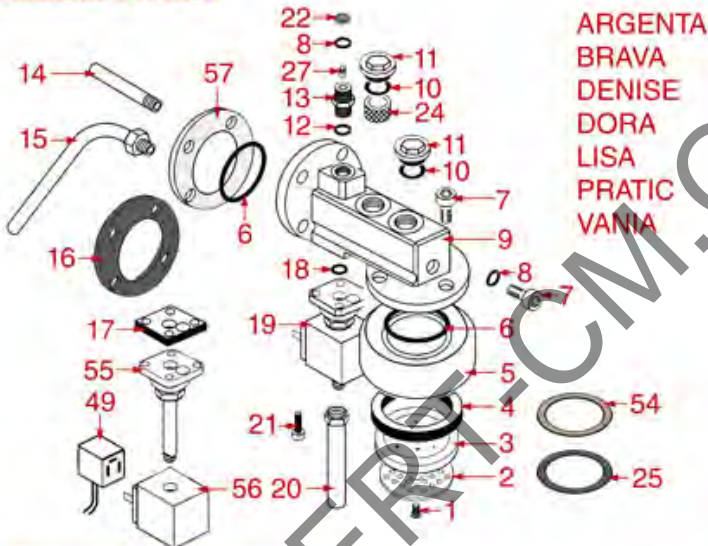

BREW GROUP STANDARD AND BUSHING

STANDARD

STANDARD ITALY

PASSANTE-BUSHING PASSANT-SCHLAUFE

ASTORIA CMA

Pos.	LF code no.	Description	Pos.	LF code no.	Description
1	1528501	COUNTERSUNK HEAD SCREWS WITH SHELL M5x12	58	1160529	FILTER 2-CUP 14 g ø 70x22 mm
2	1081006	SHOWER SCREEN ø 51.5 mm	59	1160050	1 CUP FILTER 6 gr ø 70x19,5 mm
2	1081007	SHOWER SCREEN ø 51.5 mm	60	1165310	FILTERHOLDER COMPLETE 1 CUP CMAASTORIA
3	1086501	SHOWER HOLDER DIFFUSER	61	1165311	FILTERHOLDER COMPLETE 2 CUPS CMAASTORIA
4	1186622	GASKET FILTER HOLDER ø 72x56x8 mm			
4	1186678	GASKET FILTER HOLDER ø 72x56x8.5 mm			
4	1486029	GASKET FILTERHOLDER ø 72x56x8.5 mm			
4	1486030	GASKET FILTERHOLDER ø 72x56x8 mm			
4	1786062	GASKET FILTER HOLDER ø 72x56x8 mm			
5	1002501	FILTER HOLDER COUPLING			
6	1186190	O-RING 04187 VITON			
6	1186461	O-RING 0158 mm SILICONE			
7	1184012	CYLINDER HEAD SCREW M5x10			
8	1186771	COPPER FLAT GASKET ø 8,5x5x1 mm			
10	1186414	O-RING 0119 EPDM			
11	1439003	CAP ø 18 mm FOR BREW GROUP			
12	1186619	COPPER FLAT GASKET ø 18x14x1.5 mm			
13	1349112	FITTING ø 1/4"M-3/8"M			
14	1324049	SUCTION PIPE M8			
15	1449024	SUCTION PIPE			
16	1186451	COFFEE GROUP GASKET ø 88x40x2 mm			
17	1186415	FLAT PTFE GASKET			
18	1186611	O-RING 02025 RED SILICONE			
18	1186612	O-RING 02025 VITON			
19	1120101	3-WAY SOLENOID VALVE PARKER 115V 50/60Hz			
19	1120102	3-WAY SOLENOID VALVE LUCIFER 115V 60Hz			
19	1120330	3-WAY SOLENOID VALVE LUCIFER 240V 50Hz			
19	1120335	3-WAY SOLENOID VALVE PARKER 230V 50/60Hz			
20	1450551	DRAIN PIPE ø 1/8"x92 mm			
21	1455034	CYLINDER HEAD SCREW M4x10			
22	1160566	STAINLESS STEEL WATER FILTER ø 8 mm			
24	1160501	WATER FILTER ø 14x10x12 mm			
25	1190003	RUBBER SHIM ø 70x57x1 mm EPDM			
28	1160339	BLIND FILTER ø 70x17 mm			
29	1160053	2 CUPS FILTER 14 gr ø 70x24,5 mm			
30	1160052	1 CUP FILTER 7 gr ø 70x24,5 mm			
31	1250002	S/STEEL FILTER LOCKING SPRING ø 1,20 mm			
31	1250101	FILTER LOCKING SPRING ø 1,00 mm INOX			
32	1165013	FILTER HOLDER ASSY CMA ASTORIA			
32	2106160	FILTER HOLDER F/COFFEE MACHINES ASTORIA			
33	1186774	BURN PREVENTING RING FOR HANDLE			
34	1241206	FILTER HOLDER HANDLE BLACK M12			
35	1241469	CAP FOR FILTER HOLDER HANDLE CHROME PL.			
36	1022003	CHROME-PLATED SPOUT EXTENSION ø 3/8"			
37	1022501	SPOUT 1 CUP ø 3/8"			
39	1022506	SPOUT DOUBLE ø 3/8"			
40	1160345	2 CUPS FILTER 18/21 gr ø 70x28 mm			
41	1165006	FILTER HOLDER FOR COFFEE MACHINES			
42	1241504	FILTER HOLDER HANDLE M12			
44	1186619	COPPER FLAT GASKET ø 18x14x1.5 mm			
45	1349018	FITTING ø 3/8"M-1/4"M			
46	1500004	NOZZLE M5x1 HOLE ø 0.8 mm			
48	1192208	EXCHANGER BREW GROUP COMPLETE			
49	3120034	CONNECTOR LARGE F-FITTING			
50	1241067	FILTER HOLDER HANDLE M12			
51	1192209	EXCHANGER BREW GROUP			
52	1439048	BOILER CAP ø 1/4"M			
53	1500004	NOZZLE M5x1 HOLE ø 0.8 mm			
54	1190051	PAPER SEAL ø 70x57x0.8 mm			
55	1120334	3-WAY MECHANICAL COMPONENT LUCIFER			
55	1120339	3-WAY MECHANICAL COMPONENT PARKER			
56	1120332	COIL LUCIFER/PARKER 220/240V 9W 50Hz			
56	1120336	COIL PARKER ZB09 9W 110/120V 50/60Hz			
56	3120032	COIL PARKER ZB09 9W 220/240V 50/60Hz			
57	1187002	COFFEE GROUP GASKET ø 88x40x2 mm			
57	1786058	COFFEE GROUP GASKET ø 88x40x2 mm			