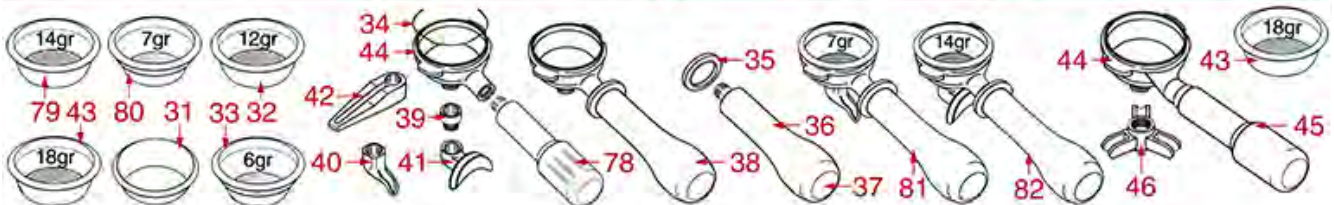

BREW GROUP CTS

DIVINA GLORIA PERLA 4D

DIVINA GLORIA

RAPALLO BRAVA

SIBILLA BRAVA

SIBILLA

ASTORIA CMA

Pos.	LF code no.	Description	Pos.	LF code no.	Description
1	1528011	SHOWER SCREW M5x20	74	1120332	COIL LUCIFER/PARKER 220/240V 9W 50Hz
2	1528054	SHAPED S/STEEL WASHER \varnothing 12x5x1 mm	74	1120336	COIL PARKER ZB09 9W 110/120V 50/60Hz
3	1081006	SHOWER SCREEN \varnothing 51.5 mm	74	3120032	COIL PARKER ZB09 9W 220/240V 50/60Hz
3	1081007	SHOWER SCREEN \varnothing 51.5 mm	75	1190003	RUBBER SHIM \varnothing 70x57x1 mm EPDM
4	1086501	SHOWER HOLDER DIFFUSER	76	3120034	CONNECTOR LARGE F-FITTING
5	1186622	GASKET FILTER HOLDER \varnothing 72x56x8 mm	77	1187002	COFFEE GROUP GASKET \varnothing 88x40x2 mm
5	1186678	GASKET FILTER HOLDER \varnothing 72x56x8.5 mm	77	1786058	COFFEE GROUP GASKET \varnothing 88x40x2 mm
5	1486029	GASKET FILTERHOLDER \varnothing 72x56x8.5 mm	78	1241067	FILTER HOLDER HANDLE M12
5	1486030	GASKET FILTERHOLDER \varnothing 72x56x8 mm	79	1160053	2 CUPS FILTER 14 gr \varnothing 70x24,5 mm
5	1786062	GASKET FILTER HOLDER \varnothing 72x56x8 mm	80	1160052	1 CUP FILTER 7 gr \varnothing 70x24,5 mm
6	1501300	BREW GROUP SPRAY NOZZLE \varnothing 31.5mm M18x2-M5	81	1165310	FILTERHOLDER COMPLETE 1 CUP CMAASTORIA
7	1450551	DRAIN PIPE \varnothing 1/8"x92 mm	82	1165311	FILTERHOLDER COMPLETE 2 CUPS CMAASTORIA
8	1455034	CYLINDER HEAD SCREW M4x10			
9	1120101	3-WAY SOLENOID VALVE PARKER 115V 50/60Hz			
9	1120102	3-WAY SOLENOID VALVE LUCIFER 115V 60Hz			
9	1120330	3-WAY SOLENOID VALVE LUCIFER 240V 50Hz			
9	1120335	3-WAY SOLENOID VALVE PARKER 230V 50/60Hz			
11	1186611	O-RING 02025 RED SILICONE			
11	1186612	O-RING 02025 VITON			
12	1186415	FLAT PTFE GASKET			
13	1349103	FITTING \varnothing 3/8"M-3/8"M			
14	1186772	ORM GASKET 0250-40 NBR			
15	1439034	CAP \varnothing 28 mm FOR BREW GROUP			
16	3186287	O-RING 0123 EPDM			
18	1500300	NOZZLE M5x1 HOLE \varnothing 0.7 mm			
19	1160517	WATER FILTER \varnothing 8.5x22 mm			
20	1439035	CAP \varnothing 18 mm FOR BREW GROUP			
21	1186770	PTFE FLAT GASKET \varnothing 33x28x4 mm			
22	1186773	ORM GASKET 0170-30 NBR			
26	1528501	COUNTERSUNK HEAD SCREWS WITH SHELL M5x12			
27	1501301	BREW GROUP SPRAY NOZZLE M20x1.5			
28	1186189	PTFE FLAT GASKET \varnothing 15x11x2 mm			
30	1192206	CTS NEUTRAL BREW GROUP			
31	1160339	BLIND FILTER \varnothing 70x17 mm			
32	1160529	FILTER 2-CUP 14 g \varnothing 70x22 mm			
33	1160050	1 CUP FILTER 6 gr \varnothing 70x19,5 mm			
34	1250002	S/STEEL FILTER LOCKING SPRING \varnothing 1,20 mm			
34	1250101	FILTER LOCKING SPRING \varnothing 1,00 mm INOX			
35	1186774	BURN PREVENTING RING FOR HANDLE			
36	1241206	FILTER HOLDER HANDLE BLACK M12			
37	1241469	CAP FOR FILTER HOLDER HANDLE CHROME PL.			
38	1165013	FILTER HOLDER ASSY CMA ASTORIA			
38	2106160	FILTER HOLDER F/COFFEE MACHINES ASTORIA			
39	1022003	CHROME-PLATED SPOUT EXTENSION \varnothing 3/8"			
40	1022501	SPOUT 1 CUP \varnothing 3/8"			
41	1022506	SPOUT DOUBLE \varnothing 3/8"			
43	1160345	2 CUPS FILTER 18/21 gr \varnothing 70x28 mm			
44	1165006	FILTER HOLDER FOR COFFEE MACHINES			
45	1241504	FILTER HOLDER HANDLE M12			
49	1186414	O-RING 0119 EPDM			
50	1439032	CAP \varnothing 18 mm FOR BREW GROUP			
51	1186190	O-RING 04187 VITON			
52	1186451	COFFEE GROUP GASKET \varnothing 88x40x2 mm			
53	1449024	SUCTION PIPE			
54	1324049	SUCTION PIPE M8			
55	1186772	ORM GASKET 0250-40 NBR			
60	1439033	CAP \varnothing 14 mm FOR BREW GROUP			
63	1349085	ELBOW FITTING \varnothing 1/4"M-1/4"M			
65	1186223	O-RING 02056 EPDM			
68	1192204	EXTRACTABLE DELIVERY GROUP			
69	1349200	COUPLING \varnothing 3/8"M-1/4"M INJECTOR			
70	1186619	COPPER FLAT GASKET \varnothing 18x14x1.5 mm			
72	1190021	PAPER SEAL \varnothing 66x58x0.8 mm			
72	1190051	PAPER SEAL \varnothing 70x57x0.8 mm			
73	1120334	3-WAY MECHANICAL COMPONENT LUCIFER			
73	1120339	3-WAY MECHANICAL COMPONENT PARKER			