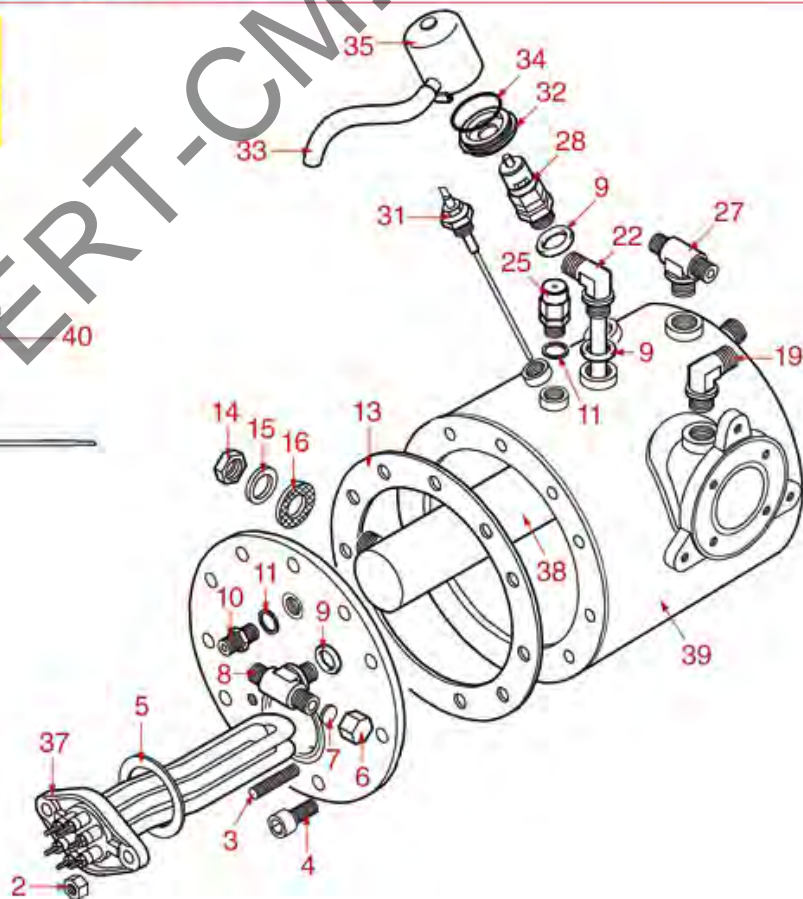

CARTUCCIA
EXCHANGER
EINSATZ AUSTAUSCHER
CARTUCHO