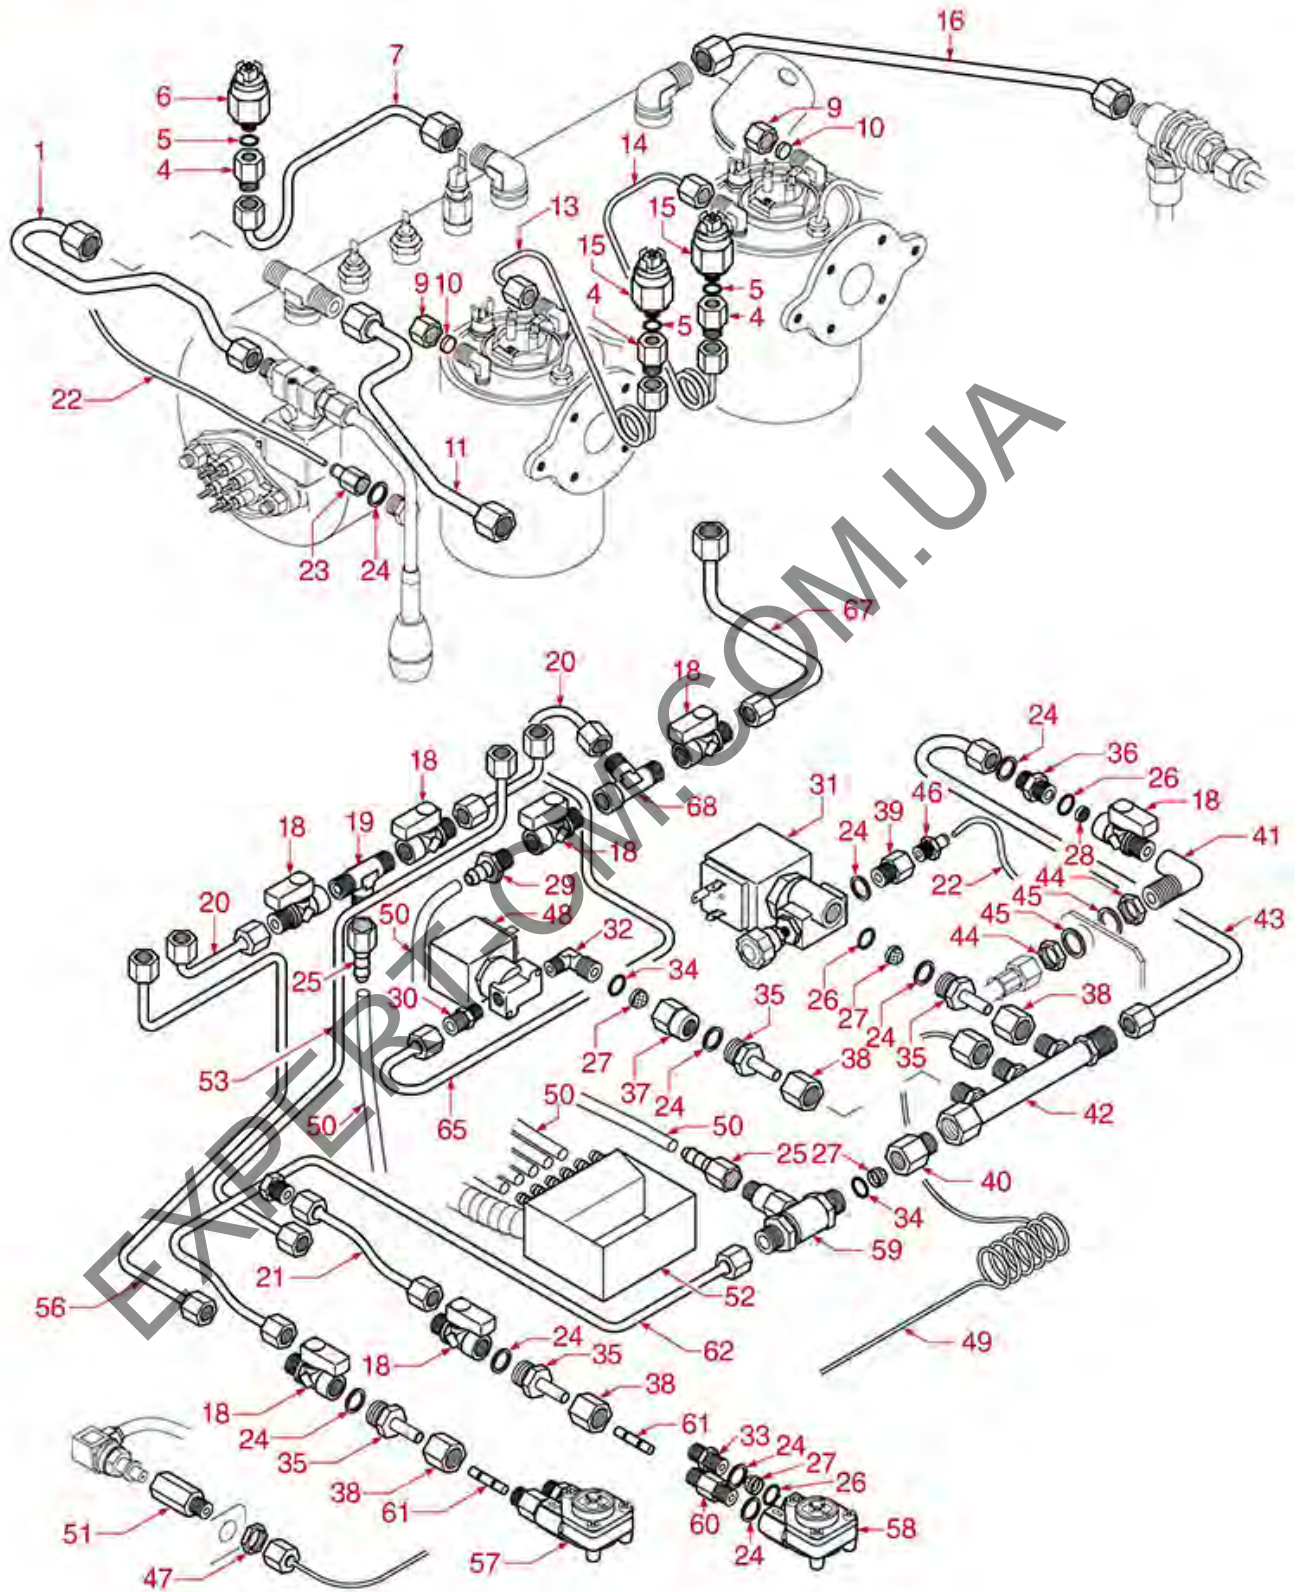

HYDRAULIC SYSTEM PLUS 4 YOU

PLUS 4 YOU

AS5601

Positions without LF code no.: upon request

ASTORIA CMA

Position	LF code no.	Description
5	1186917	FLAT COPPER GASKET $\varnothing$ 13x10x1 mm
6	1320019	PRESSURE SWITCH ES31 1.5 BAR $\varnothing$ 1/8"M
9	1439021	CAP $\varnothing$ 1/4"F HEIGHT 16 mm NUT 17 mm
15	1320020	PRESSURE SWITCH ES31 2 BAR $\varnothing$ 1/8"M
18	1525002	BALLCOCK VALVE $\varnothing$ 1/4"M-1/4"F
19	3349340	NICHEL-PL.T-FITTING $\varnothing$ 1/4"M-1/4"M-1/4"M
22	1449500	PTFE PIPE $\varnothing$ 2x4 mm - 10 m
24	1186619	COPPER FLAT GASKET $\varnothing$ 18x14x1.5 mm
26	1186717	O-RING 02031 VITON
27	1160400	WATER FILTER $\varnothing$ 11 mm
28	1160566	STAINLESS STEEL WATER FILTER $\varnothing$ 8 mm
30	1349111	FITTING $\varnothing$ 1/8"M 1/4"M
31	1120248	SOLENOID VALVE ODE 2 WAYS $\varnothing$ 1/4" 230V
33	1349102	FITTING $\varnothing$ 1/4"M-1/4"M
34	1186422	O-RING 0108 EPDM
36	1349112	FITTING $\varnothing$ 1/4"M-3/8"M
44	1349042	BRASS NUT $\varnothing$ 3/8"
45	1186446	BRASS WASHER $\varnothing$ 28x17x2 mm FLAT
48	1120355	2-WAY SOLENOID VALVE PARKER 230V 50/60Hz
48	1120466	2-WAY SOLENOID VALVE LUCIFER 115V 60Hz
52	1527041	DRAIN TUB
58	1455067	VOLUMETRIC FLOW METER GICAR
59	1523403	EXPANSION AND NON-RETURN VALVE
61	5060654	NOZZLE ST. STEEL $\varnothing$ 6x31 mm HOLE $\varnothing$ 0.5 mm

EXPERT-CM.COM.UA