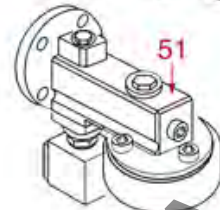

BREW GROUP STANDARD AND BUSHING

STANDARD

STANDARD ITALY

PASSANTE-BUSHING PASSANT-SCHLAUFE

ASTORIA CMA

Pos.	LF code no.	Description	Pos.	LF code no.	Description
1	1528501	COUNTERSUNK HEAD SCREWS WITH SHELL M5x12	58	1160529	FILTER 2-CUP 14 g ø 70x22 mm
2	1081006	SHOWER SCREEN ø 51.5 mm	59	1160050	1 CUP FILTER 6 gr ø 70x19,5 mm
2	1081007	SHOWER SCREEN ø 51.5 mm	60	1165310	FILTERHOLDER COMPLETE 1 CUP CMAASTORIA
3	1086501	SHOWER HOLDER DIFFUSER	61	1165311	FILTERHOLDER COMPLETE 2 CUPS CMAASTORIA
4	1186622	GASKET FILTER HOLDER ø 72x56x8 mm			
4	1186678	GASKET FILTER HOLDER ø 72x56x8.5 mm			
4	1486029	GASKET FILTERHOLDER ø 72x56x8.5 mm			
4	1486030	GASKET FILTERHOLDER ø 72x56x8 mm			
4	1786062	GASKET FILTER HOLDER ø 72x56x8 mm			
5	1002501	FILTER HOLDER COUPLING			
6	1186190	O-RING 04187 VITON			
6	1186461	O-RING 0158 mm SILICONE			
7	1184012	CYLINDER HEAD SCREW M5x10			
8	1186771	COPPER FLAT GASKET ø 8,5x5x1 mm			
10	1186414	O-RING 0119 EPDM			
11	1439003	CAP ø 18 mm FOR BREW GROUP			
12	1186619	COPPER FLAT GASKET ø 18x14x1.5 mm			
13	1349112	FITTING ø 1/4"M-3/8"M			
14	1324049	SUCTION PIPE M8			
15	1449024	SUCTION PIPE			
16	1186451	COFFEE GROUP GASKET ø 88x40x2 mm			
17	1186415	FLAT PTFE GASKET			
18	1186611	O-RING 02025 RED SILICONE			
18	1186612	O-RING 02025 VITON			
19	1120101	3-WAY SOLENOID VALVE PARKER 115V 50/60Hz			
19	1120102	3-WAY SOLENOID VALVE LUCIFER 115V 60Hz			
19	1120330	3-WAY SOLENOID VALVE LUCIFER 240V 50Hz			
19	1120335	3-WAY SOLENOID VALVE PARKER 230V 50/60Hz			
20	1450551	DRAIN PIPE ø 1/8"x92 mm			
21	1455034	CYLINDER HEAD SCREW M4x10			
22	1160566	STAINLESS STEEL WATER FILTER ø 8 mm			
24	1160501	WATER FILTER ø 14x10x12 mm			
25	1190003	RUBBER SHIM ø 70x57x1 mm EPDM			
28	1160339	BLIND FILTER ø 70x17 mm			
29	1160053	2 CUPS FILTER 14 gr ø 70x24,5 mm			
30	1160052	1 CUP FILTER 7 gr ø 70x24,5 mm			
31	1250002	S/STEEL FILTER LOCKING SPRING ø 1,20 mm			
31	1250101	FILTER LOCKING SPRING ø 1,00 mm INOX			
32	1165013	FILTER HOLDER ASSY CMA ASTORIA			
32	2106160	FILTER HOLDER F/COFFEE MACHINES ASTORIA			
33	1186774	BURN PREVENTING RING FOR HANDLE			
34	1241206	FILTER HOLDER HANDLE BLACK M12			
35	1241469	CAP FOR FILTER HOLDER HANDLE CHROME PL.			
36	1022003	CHROME-PLATED SPOUT EXTENSION ø 3/8"			
37	1022501	SPOUT 1 CUP ø 3/8"			
39	1022506	SPOUT DOUBLE ø 3/8"			
40	1160345	2 CUPS FILTER 18/21 gr ø 70x28 mm			
41	1165006	FILTER HOLDER FOR COFFEE MACHINES			
42	1241504	FILTER HOLDER HANDLE M12			
44	1186619	COPPER FLAT GASKET ø 18x14x1.5 mm			
45	1349018	FITTING ø 3/8"M-1/4"M			
46	1500004	NOZZLE M5x1 HOLE ø 0.8 mm			
48	1192208	EXCHANGER BREW GROUP COMPLETE			
49	3120034	CONNECTOR LARGE F-FITTING			
50	1241067	FILTER HOLDER HANDLE M12			
51	1192209	EXCHANGER BREW GROUP			
52	1439048	BOILER CAP ø 1/4"M			
53	1500004	NOZZLE M5x1 HOLE ø 0.8 mm			
54	1190051	PAPER SEAL ø 70x57x0.8 mm			
55	1120334	3-WAY MECHANICAL COMPONENT LUCIFER			
55	1120339	3-WAY MECHANICAL COMPONENT PARKER			
56	1120332	COIL LUCIFER/PARKER 220/240V 9W 50Hz			
56	1120336	COIL PARKER ZB09 9W 110/120V 50/60Hz			
56	3120032	COIL PARKER ZB09 9W 220/240V 50/60Hz			
57	1187002	COFFEE GROUP GASKET ø 88x40x2 mm			
57	1786058	COFFEE GROUP GASKET ø 88x40x2 mm			