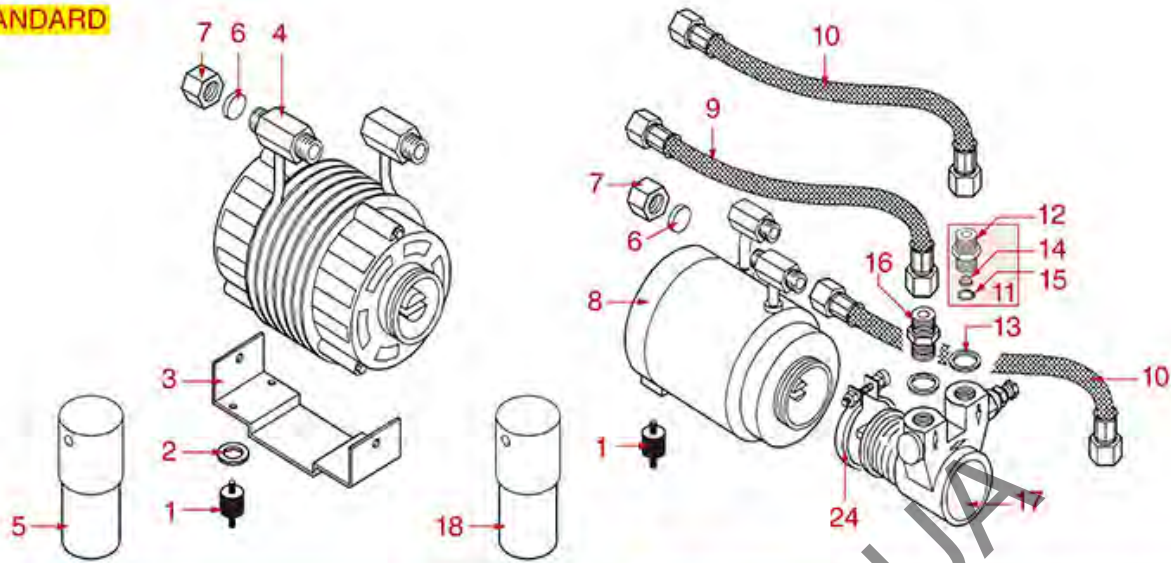

MOTORS AND PUMPS

STANDARD