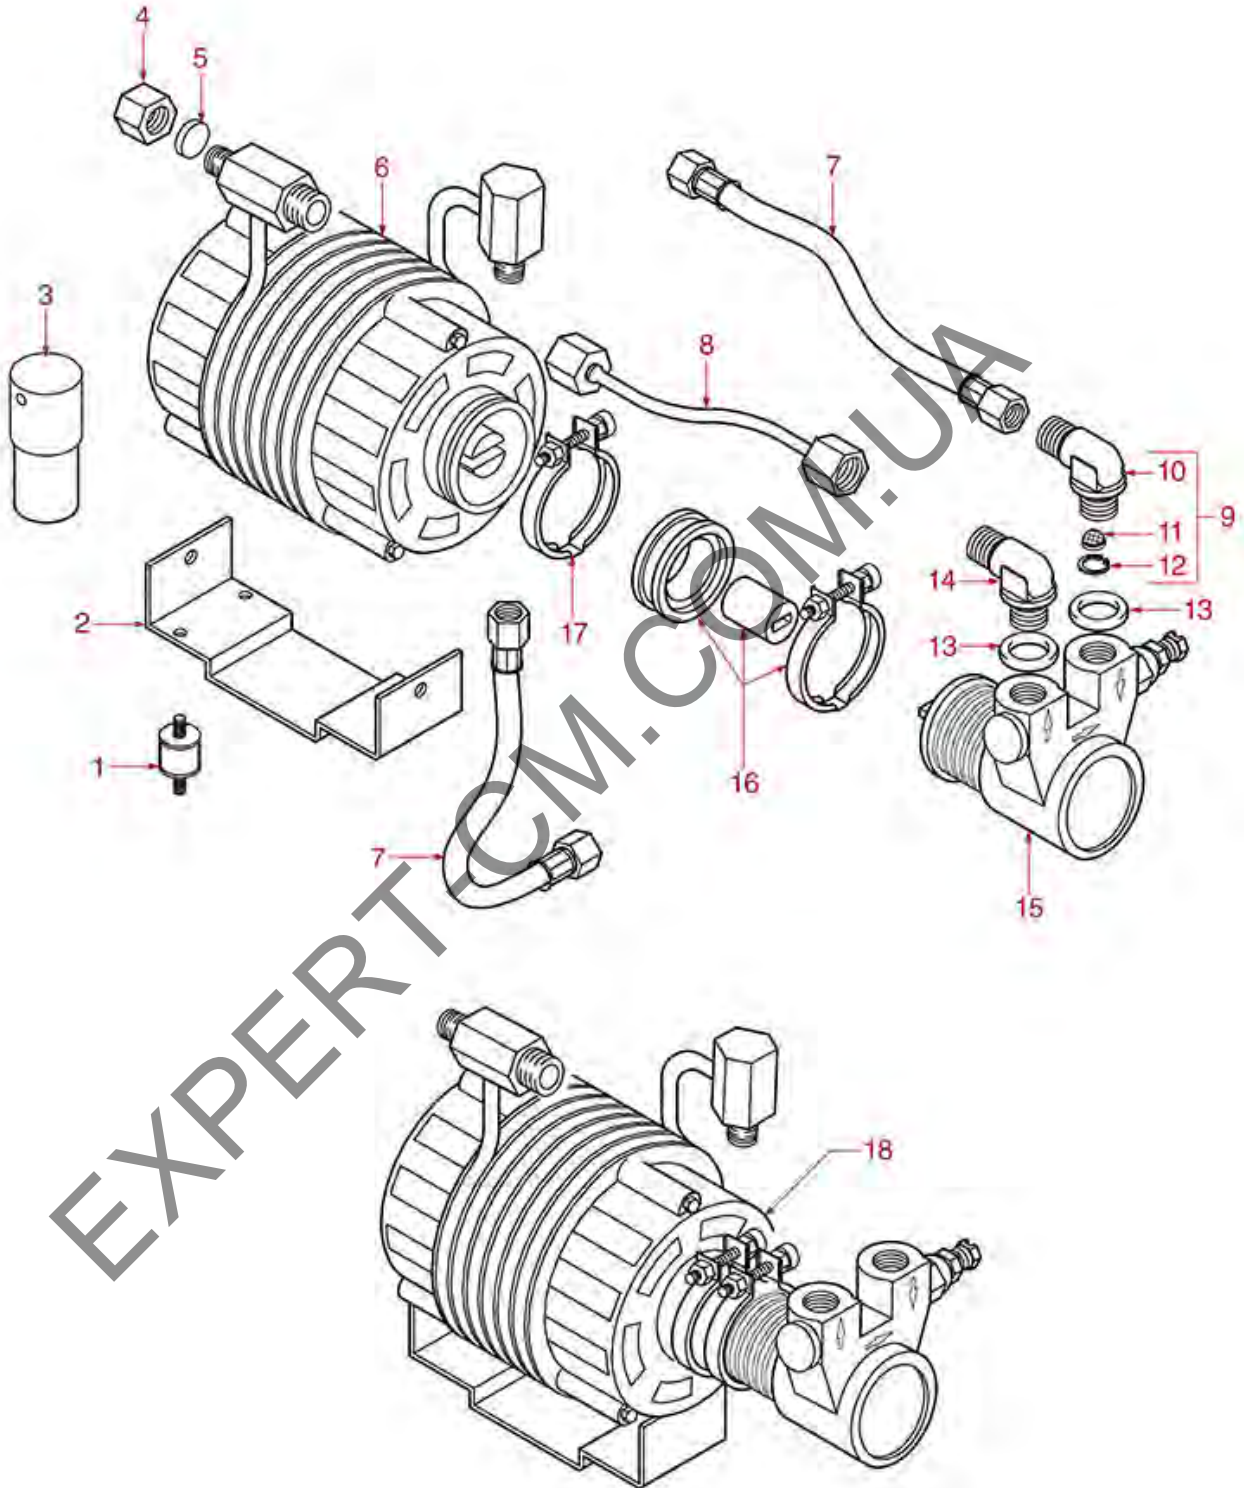

MOTOR AND PUMP PLUS 4 YOU

PLUS 4 YOU

ASTORIA CMA

Position	LF code no.	Description
1	1313002	VIBRATION DAMPER $\varnothing$ 15x15 mm M4
3	3068014	CAPACITOR DUCATI ENERGIA 8μF
4	1439021	CAP $\varnothing$ 1/4" F HEIGHT 16 mm NUT 17 mm
6	1240607	RPM MOTOR WITH CLAMP CONNECTION 330W 230
7	1449711	FLEX HOSE $\varnothing$ 3/8" Fp x Fc 500 mm
9	1349268	"L" FITTING $\varnothing$ 3/8" M-3/8" M WITH FILTER
11	1160400	WATER FILTER $\varnothing$ 11 mm
12	1002004	CIRCLIP J-9
13	1186186	ROUND COPPER GASKET $\varnothing$ 23x17x3 mm
14	1349084	ELBOW FITTING $\varnothing$ 3/8" M-3/8" M
15	1330026	ROTARY VANE PUMP ROTOFLOW $\varnothing$ 3/8" GAS
16	1191006	MOTOR COUPLING KIT
17	1168011	STAINLESS STEEL CLAMP FOR FLANGE PUMP

EXPERT-CM.COM.UA