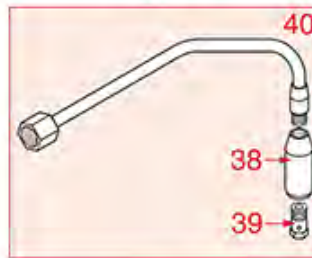

ASTORIA CMA

WATER/STEAM TAPS

ADRIA
ARGENTA
DENISE
DORA
LISA
PRATIC
VANIA

Positions without LF code no.: upon request

ASTORIA CMA

Position	LF code no.	Description
1	1348451	STEAM TAP BODY
2	1186201	GASKET FLAT PTFE \varnothing 21x16.8x2 mm
2	1186394	ASBESTOS FREE FLAT GASKET \varnothing 22x17x2 mm
3	1250372	SPRING \varnothing 11,4x16 mm
4	1186318	O-RING 03043 EPDM
5	1186334	WASHER
6	1186771	COPPER FLAT GASKET \varnothing 8,5x5x1 mm
7	1449093	STEAM NOZZLE CHROME-PLATED M10
8	1186550	ORM GASKET 0060-10 RED SILICONE
9	1449096	STEAM NOZZLE ST. STEEL M8
10	1449098	CHROME PL.STEAM PIPE COMPLETE \varnothing 8 mm
11	1449106	CHROME PL.STEAM PIPE COMPLETE \varnothing 8 mm
12	1449101	STAINLESS STEEL STEAM PIPE COMPL. \varnothing 8 mm
13	1449102	STAINLESS STEEL STEAM PIPE COMPL. \varnothing 8 mm
14	1449105	STAINLESS STEEL STEAM PIPE COMPL. \varnothing 8 mm
15	1449172	BURN PREVENTING HANDGRIP FOR PIPE \varnothing 8 mm
16	1348453	NUT M 26x1.5
17	1348025	HEXAGONAL NUT M3
18	1186316	EPDM FLAT GASKET \varnothing 15x4x4 mm 60 SH
18	1186527	FLAT EPDM GASKET \varnothing 15x4x4 mm 80 SH
19	1324056	TAP PISTON
20	1324077	WATER/STEAM TAP PIN
21	1250223	RADIAL SEEGER RING \varnothing 6 mm
22	1186377	GASKET HOLDER
23	1186333	COPPER FLAT GASKET \varnothing 26x20x2 mm
23	1186340	ASBESTOS FREE FLAT GASKET \varnothing 26x20x2 mm
24	1349458	TAP COUPLING
25	1186393	FLAT EPDM GASKET \varnothing 12.5x8x9 mm
25	1786263	FLAT GASKET EPDM \varnothing 12.5x8x9 mm
26	1186376	BRASS WASHER \varnothing 12x8x1 mm FLAT
27	1348458	TAP NUT
28	1348321	WATER/STEAM TAP
28	1348452	WATER/STEAM TAP PIN ROD
29	1449100	CHROME HEXAGONAL NUT
36	1241452	STEAM TAP KNOB
38	1449116	NOZZLE FOR WATER PIPE M9 \varnothing 18 mm
39	1449099	NOZZLE FOR WATER M10
41	1449095	CHROME COMPLETE WATER PIPE \varnothing 8 mm
44	1349083	MIXER FITTING
45	1349136	FITTING \varnothing 1/8"M-1/4"F
46	1120355	2-WAY SOLENOID VALVE PARKER 230V 50/60Hz
46	1120466	2-WAY SOLENOID VALVE LUCIFER 115V 60Hz
47	1160566	STAINLESS STEEL WATER FILTER \varnothing 8 mm
49	1349111	FITTING \varnothing 1/8"M 1/4"M
54	1349102	FITTING \varnothing 1/4"M-1/4"M
57	1241468	WATER TAP HANDLE
58	1241466	STEAM TAP KNOB
59	1241467	WATER TAP KNOB
60	1241451	STEAM TAP KNOB
61	1241453	WATER TAP KNOB
67	1186378	CONICAL PTFE SEAL \varnothing 14x7x6 mm
67	1186626	O-RING 0114 EPDM
68	1250372	SPRING \varnothing 11,4x16 mm
69	1449820	CHROME PLATED STEAM PIPE COMPLETE
69	1449821	CHROME PLATED STEAM PIPE COMPLETE
70	1449205	CHROME PLATED STEAM PIPE COMPLETE
71	1449204	ST.STEEL COMPLETE STEAM PIPE \varnothing 8 mm
72	1449203	COMPLETE STAINLESS STEEL STEAM PIPE
73	1250332	KNOB SPRING 9x12 mm
100	1079030	KIT MILK FROTHER ASTORIA/CMA