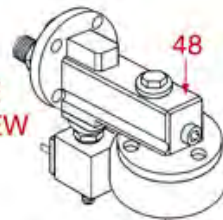

BREW GROUP STANDARD AND BUSHING

STANDARD

STANDARD ITALY

PASSANTE-BUSHING PASSANT-SCHLAUFE

ASTORIA CMA

Pos.	LF code no.	Description	Pos.	LF code no.	Description
1	1528501	COUNTERSUNK HEAD SCREWS WITH SHELL M5x12	58	1160529	FILTER 2-CUP 14 g ø 70x22 mm
2	1081006	SHOWER SCREEN ø 51.5 mm	59	1160050	1 CUP FILTER 6 gr ø 70x19,5 mm
2	1081007	SHOWER SCREEN ø 51.5 mm	60	1165310	FILTERHOLDER COMPLETE 1 CUP CMAASTORIA
3	1086501	SHOWER HOLDER DIFFUSER	61	1165311	FILTERHOLDER COMPLETE 2 CUPS CMAASTORIA
4	1186622	GASKET FILTER HOLDER ø 72x56x8 mm			
4	1186678	GASKET FILTER HOLDER ø 72x56x8.5 mm			
4	1486029	GASKET FILTERHOLDER ø 72x56x8.5 mm			
4	1486030	GASKET FILTERHOLDER ø 72x56x8 mm			
4	1786062	GASKET FILTER HOLDER ø 72x56x8 mm			
5	1002501	FILTER HOLDER COUPLING			
6	1186190	O-RING 04187 VITON			
6	1186461	O-RING 0158 mm SILICONE			
7	1184012	CYLINDER HEAD SCREW M5x10			
8	1186771	COPPER FLAT GASKET ø 8,5x5x1 mm			
10	1186414	O-RING 0119 EPDM			
11	1439003	CAP ø 18 mm FOR BREW GROUP			
12	1186619	COPPER FLAT GASKET ø 18x14x1.5 mm			
13	1349112	FITTING ø 1/4"M-3/8"M			
14	1324049	SUCTION PIPE M8			
15	1449024	SUCTION PIPE			
16	1186451	COFFEE GROUP GASKET ø 88x40x2 mm			
17	1186415	FLAT PTFE GASKET			
18	1186611	O-RING 02025 RED SILICONE			
18	1186612	O-RING 02025 VITON			
19	1120101	3-WAY SOLENOID VALVE PARKER 115V 50/60Hz			
19	1120102	3-WAY SOLENOID VALVE LUCIFER 115V 60Hz			
19	1120330	3-WAY SOLENOID VALVE LUCIFER 240V 50Hz			
19	1120335	3-WAY SOLENOID VALVE PARKER 230V 50/60Hz			
20	1450551	DRAIN PIPE ø 1/8"x92 mm			
21	1455034	CYLINDER HEAD SCREW M4x10			
22	1160566	STAINLESS STEEL WATER FILTER ø 8 mm			
24	1160501	WATER FILTER ø 14x10x12 mm			
25	1190003	RUBBER SHIM ø 70x57x1 mm EPDM			
28	1160339	BLIND FILTER ø 70x17 mm			
29	1160053	2 CUPS FILTER 14 gr ø 70x24,5 mm			
30	1160052	1 CUP FILTER 7 gr ø 70x24,5 mm			
31	1250002	S/STEEL FILTER LOCKING SPRING ø 1,20 mm			
31	1250101	FILTER LOCKING SPRING ø 1,00 mm INOX			
32	1165013	FILTER HOLDER ASSY CMA ASTORIA			
32	2106160	FILTER HOLDER F/COFFEE MACHINES ASTORIA			
33	1186774	BURN PREVENTING RING FOR HANDLE			
34	1241206	FILTER HOLDER HANDLE BLACK M12			
35	1241469	CAP FOR FILTER HOLDER HANDLE CHROME PL.			
36	1022003	CHROME-PLATED SPOUT EXTENSION ø 3/8"			
37	1022501	SPOUT 1 CUP ø 3/8"			
39	1022506	SPOUT DOUBLE ø 3/8"			
40	1160345	2 CUPS FILTER 18/21 gr ø 70x28 mm			
41	1165006	FILTER HOLDER FOR COFFEE MACHINES			
42	1241504	FILTER HOLDER HANDLE M12			
44	1186619	COPPER FLAT GASKET ø 18x14x1.5 mm			
45	1349018	FITTING ø 3/8"M-1/4"M			
46	1500004	NOZZLE M5x1 HOLE ø 0.8 mm			
48	1192208	EXCHANGER BREW GROUP COMPLETE			
49	3120034	CONNECTOR LARGE F-FITTING			
50	1241067	FILTER HOLDER HANDLE M12			
51	1192209	EXCHANGER BREW GROUP			
52	1439048	BOILER CAP ø 1/4"M			
53	1500004	NOZZLE M5x1 HOLE ø 0.8 mm			
54	1190051	PAPER SEAL ø 70x57x0.8 mm			
55	1120334	3-WAY MECHANICAL COMPONENT LUCIFER			
55	1120339	3-WAY MECHANICAL COMPONENT PARKER			
56	1120332	COIL LUCIFER/PARKER 220/240V 9W 50Hz			
56	1120336	COIL PARKER ZB09 9W 110/120V 50/60Hz			
56	3120032	COIL PARKER ZB09 9W 220/240V 50/60Hz			
57	1187002	COFFEE GROUP GASKET ø 88x40x2 mm			
57	1786058	COFFEE GROUP GASKET ø 88x40x2 mm			