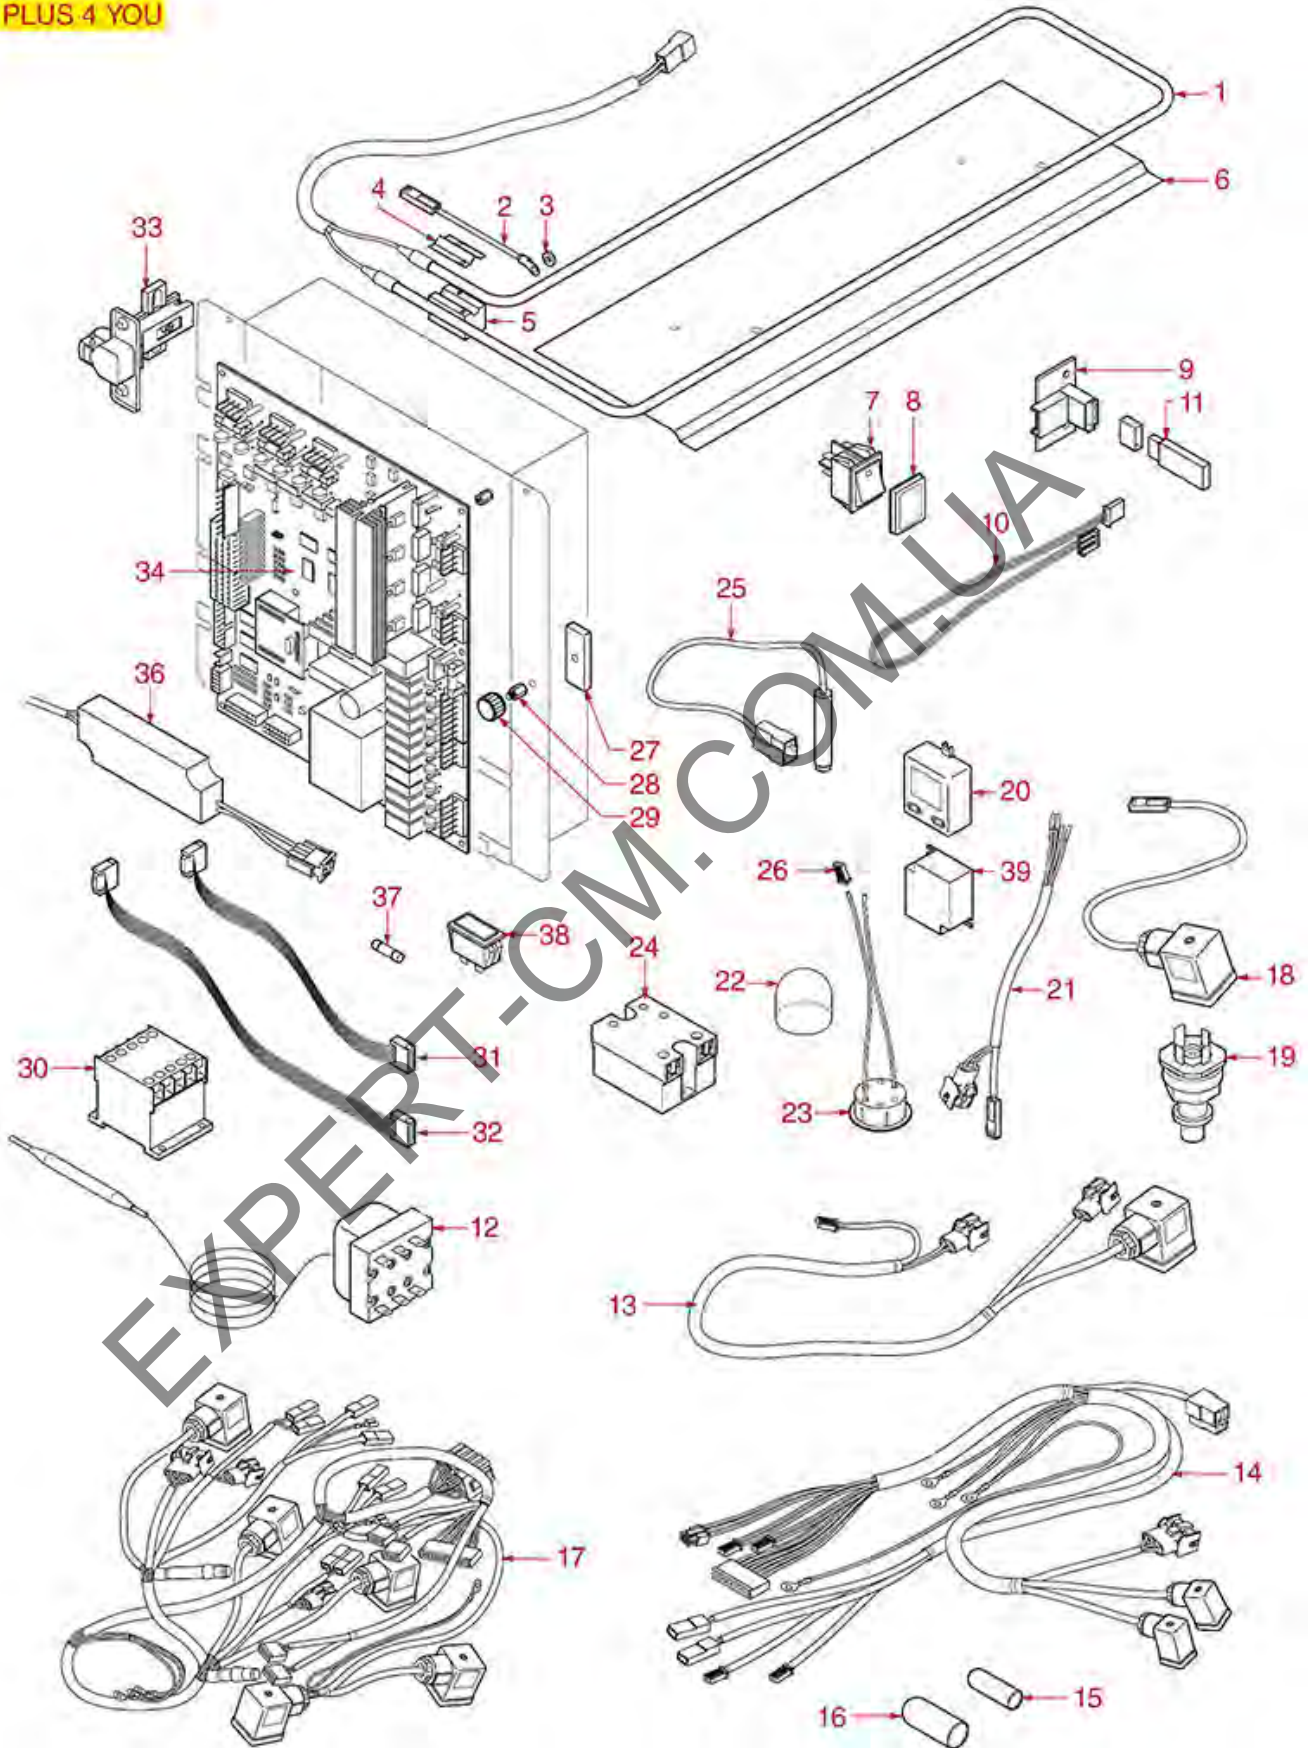

ELECTRICAL SYSTEM PLUS 4 YOU

PLUS 4 YOU

AS5201

Positions without LF code no.: upon request

ASTORIA CMA

Position	LF code no.	Description
7	3319296	BLACK BIPOLAR SWITCH 16A 250V
8	3319501	PUSH-BUTTON PROTECTION CAP
12	1444509	THREE-PHASE THERMOSTAT 169°C
19	1320018	PRESSURE SW.MBS1900 0/16 bar 4.5/5.5VDC
24	1351020	STATIC RELAY RM1A60A50 50A 600V
30	1454004	CONTACTOR ABB B7-40-00
31	1050022	10 POLES FLAT CABLE 1350 mm
32	1050016	FLAT CABLE 10 POLES 1400 mm
34	1390119	ELECTRONIC CIRCUIT BOARD CPU

EXPERT-CM.COM.UA