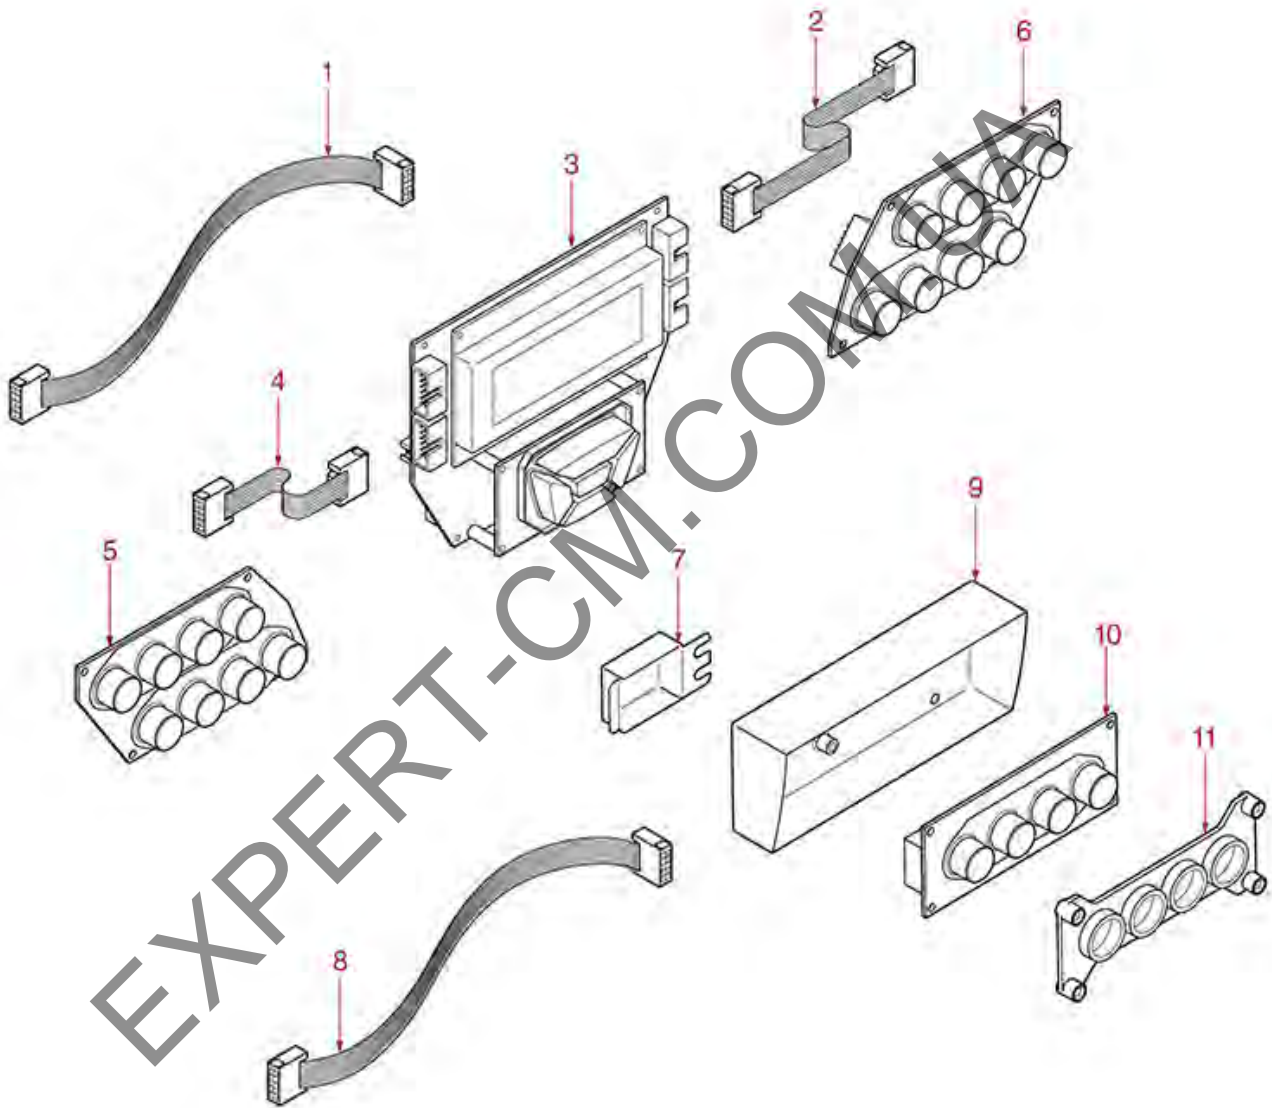

PUSH-BUTTONS PLUS 4 YOU

PLUS 4 YOU

ASTORIA CMA

Position	LF code no.	Description
1	1050022	10 POLES FLAT CABLE 1350 mm
2	1050020	10 POLES FLAT CABLE 300 mm
3	1390120	ELECTRONIC CIRCUIT BOARD DISPLAY
4	1050021	10 POLES FLAT CABLE 100 mm
5	1319499	8 BUTTONS PUSH-BUTTON PANEL SX
6	1319500	8 BUTTONS PUSH-BUTTON PANEL DX

EXPERT-CM.COM.UA