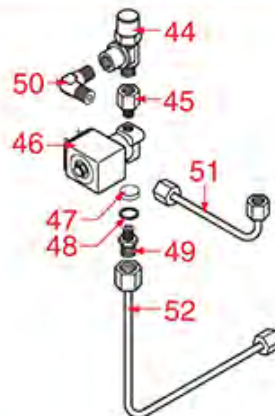

ASTORIA CMA

WATER/STEAM TAPS

ADRIA
ARGENTA
DENISE
DORA
LISA
PRATIC
VANIA

Positions without LF code no.: upon request

ASTORIA CMA

Position	LF code no.	Description
1	1348451	STEAM TAP BODY
2	1186201	GASKET FLAT PTFE $\varnothing$ 21x16.8x2 mm
2	1186394	ASBESTOS FREE FLAT GASKET $\varnothing$ 22x17x2 mm
3	1250372	SPRING $\varnothing$ 11,4x16 mm
4	1186318	O-RING 03043 EPDM
5	1186334	WASHER
6	1186771	COPPER FLAT GASKET $\varnothing$ 8,5x5x1 mm
7	1449093	STEAM NOZZLE CHROME-PLATED M10
8	1186550	ORM GASKET 0060-10 RED SILICONE
9	1449096	STEAM NOZZLE ST. STEEL M8
10	1449098	CHROME PL.STEAM PIPE COMPLETE $\varnothing$ 8 mm
11	1449106	CHROME PL.STEAM PIPE COMPLETE $\varnothing$ 8 mm
12	1449101	STAINLESS STEEL STEAM PIPE COMPL. $\varnothing$ 8 mm
13	1449102	STAINLESS STEEL STEAM PIPE COMPL. $\varnothing$ 8 mm
14	1449105	STAINLESS STEEL STEAM PIPE COMPL. $\varnothing$ 8 mm
15	1449172	BURN PREVENTING HANDGRIP FOR PIPE $\varnothing$ 8 mm
16	1348453	NUT M 26x1.5
17	1348025	HEXAGONAL NUT M3
18	1186316	EPDM FLAT GASKET $\varnothing$ 15x4x4 mm 60 SH
18	1186527	FLAT EPDM GASKET $\varnothing$ 15x4x4 mm 80 SH
19	1324056	TAP PISTON
20	1324077	WATER/STEAM TAP PIN
21	1250223	RADIAL SEEGER RING $\varnothing$ 6 mm
22	1186377	GASKET HOLDER
23	1186333	COPPER FLAT GASKET $\varnothing$ 26x20x2 mm
23	1186340	ASBESTOS FREE FLAT GASKET $\varnothing$ 26x20x2 mm
24	1349458	TAP COUPLING
25	1186393	FLAT EPDM GASKET $\varnothing$ 12.5x8x9 mm
25	1786263	FLAT GASKET EPDM $\varnothing$ 12.5x8x9 mm
26	1186376	BRASS WASHER $\varnothing$ 12x8x1 mm FLAT
27	1348458	TAP NUT
28	1348321	WATER/STEAM TAP
28	1348452	WATER/STEAM TAP PIN ROD
29	1449100	CHROME HEXAGONAL NUT
36	1241452	STEAM TAP KNOB
38	1449116	NOZZLE FOR WATER PIPE M9 $\varnothing$ 18 mm
39	1449099	NOZZLE FOR WATER M10
41	1449095	CHROME COMPLETE WATER PIPE $\varnothing$ 8 mm
44	1349083	MIXER FITTING
45	1349136	FITTING $\varnothing$ 1/8"M-1/4"F
46	1120355	2-WAY SOLENOID VALVE PARKER 230V 50/60Hz
46	1120466	2-WAY SOLENOID VALVE LUCIFER 115V 60Hz
47	1160566	STAINLESS STEEL WATER FILTER $\varnothing$ 8 mm
49	1349111	FITTING $\varnothing$ 1/8"M 1/4"M
54	1349102	FITTING $\varnothing$ 1/4"M-1/4"M
57	1241468	WATER TAP HANDLE
58	1241466	STEAM TAP KNOB
59	1241467	WATER TAP KNOB
60	1241451	STEAM TAP KNOB
61	1241453	WATER TAP KNOB
67	1186378	CONICAL PTFE SEAL $\varnothing$ 14x7x6 mm
67	1186626	O-RING 0114 EPDM
68	1250372	SPRING $\varnothing$ 11,4x16 mm
69	1449820	CHROME PLATED STEAM PIPE COMPLETE
69	1449821	CHROME PLATED STEAM PIPE COMPLETE
70	1449205	CHROME PLATED STEAM PIPE COMPLETE
71	1449204	ST.STEEL COMPLETE STEAM PIPE $\varnothing$ 8 mm
72	1449203	COMPLETE STAINLESS STEEL STEAM PIPE
73	1250332	KNOB SPRING 9x12 mm
100	1079030	KIT MILK FROTHER ASTORIA/CMA