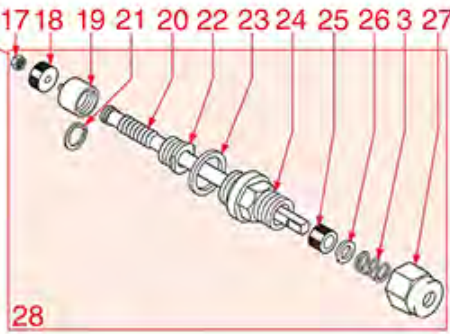

ASTORIA CMA

WATER/STEAM TAPS

ADRIA
ARGENTA
DENISE
DORA
LISA
PRATIC
VANIA

Positions without LF code no.: upon request

ASTORIA CMA

Position	LF code no.	Description
1	1348451	STEAM TAP BODY
2	1186201	GASKET FLAT PTFE $\varnothing$ 21x16.8x2 mm
2	1186394	ASBESTOS FREE FLAT GASKET $\varnothing$ 22x17x2 mm
3	1250372	SPRING $\varnothing$ 11,4x16 mm
4	1186318	O-RING 03043 EPDM
5	1186334	WASHER
6	1186771	COPPER FLAT GASKET $\varnothing$ 8,5x5x1 mm
7	1449093	STEAM NOZZLE CHROME-PLATED M10
8	1186550	ORM GASKET 0060-10 RED SILICONE
9	1449096	STEAM NOZZLE ST. STEEL M8
10	1449098	CHROME PL.STEAM PIPE COMPLETE $\varnothing$ 8 mm
11	1449106	CHROME PL.STEAM PIPE COMPLETE $\varnothing$ 8 mm
12	1449101	STAINLESS STEEL STEAM PIPE COMPL. $\varnothing$ 8 mm
13	1449102	STAINLESS STEEL STEAM PIPE COMPL. $\varnothing$ 8 mm
14	1449105	STAINLESS STEEL STEAM PIPE COMPL. $\varnothing$ 8 mm
15	1449172	BURN PREVENTING HANDGRIP FOR PIPE $\varnothing$ 8 mm
16	1348453	NUT M 26x1.5
17	1348025	HEXAGONAL NUT M3
18	1186316	EPDM FLAT GASKET $\varnothing$ 15x4x4 mm 60 SH
18	1186527	FLAT EPDM GASKET $\varnothing$ 15x4x4 mm 80 SH
19	1324056	TAP PISTON
20	1324077	WATER/STEAM TAP PIN
21	1250223	RADIAL SEEGER RING $\varnothing$ 6 mm
22	1186377	GASKET HOLDER
23	1186333	COPPER FLAT GASKET $\varnothing$ 26x20x2 mm
23	1186340	ASBESTOS FREE FLAT GASKET $\varnothing$ 26x20x2 mm
24	1349458	TAP COUPLING
25	1186393	FLAT EPDM GASKET $\varnothing$ 12.5x8x9 mm
25	1786263	FLAT GASKET EPDM $\varnothing$ 12.5x8x9 mm
26	1186376	BRASS WASHER $\varnothing$ 12x8x1 mm FLAT
27	1348458	TAP NUT
28	1348321	WATER/STEAM TAP
28	1348452	WATER/STEAM TAP PIN ROD
29	1449100	CHROME HEXAGONAL NUT
36	1241452	STEAM TAP KNOB
38	1449116	NOZZLE FOR WATER PIPE M9 $\varnothing$ 18 mm
39	1449099	NOZZLE FOR WATER M10
41	1449095	CHROME COMPLETE WATER PIPE $\varnothing$ 8 mm
44	1349083	MIXER FITTING
45	1349136	FITTING $\varnothing$ 1/8"M-1/4"F
46	1120355	2-WAY SOLENOID VALVE PARKER 230V 50/60Hz
46	1120466	2-WAY SOLENOID VALVE LUCIFER 115V 60Hz
47	1160566	STAINLESS STEEL WATER FILTER $\varnothing$ 8 mm
49	1349111	FITTING $\varnothing$ 1/8"M 1/4"M
54	1349102	FITTING $\varnothing$ 1/4"M-1/4"M
57	1241468	WATER TAP HANDLE
58	1241466	STEAM TAP KNOB
59	1241467	WATER TAP KNOB
60	1241451	STEAM TAP KNOB
61	1241453	WATER TAP KNOB
67	1186378	CONICAL PTFE SEAL $\varnothing$ 14x7x6 mm
67	1186626	O-RING 0114 EPDM
68	1250372	SPRING $\varnothing$ 11,4x16 mm
69	1449820	CHROME PLATED STEAM PIPE COMPLETE
69	1449821	CHROME PLATED STEAM PIPE COMPLETE
70	1449205	CHROME PLATED STEAM PIPE COMPLETE
71	1449204	ST.STEEL COMPLETE STEAM PIPE $\varnothing$ 8 mm
72	1449203	COMPLETE STAINLESS STEEL STEAM PIPE
73	1250332	KNOB SPRING 9x12 mm
100	1079030	KIT MILK FROTHER ASTORIA/CMA