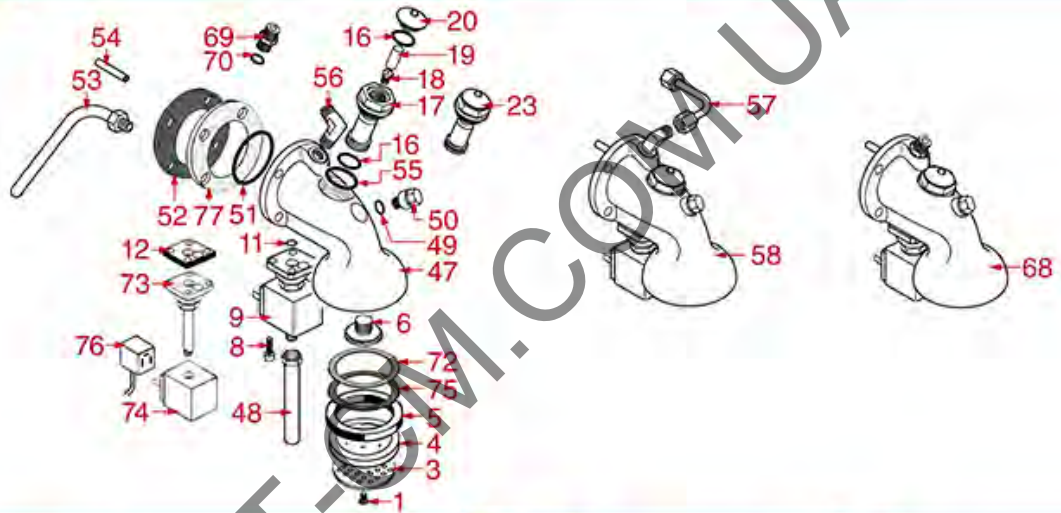

BREW GROUP CTS

DIVINA GLORIA PERLA 4D

DIVINA GLORIA

RAPALLO BRAVA

SIBILLA BRAVA

SIBILLA

ASTORIA CMA

Pos.	LF code no.	Description	Pos.	LF code no.	Description
1	1528011	SHOWER SCREW M5x20	74	1120332	COIL LUCIFER/PARKER 220/240V 9W 50Hz
2	1528054	SHAPED S/STEEL WASHER \varnothing 12x5x1 mm	74	1120336	COIL PARKER ZB09 9W 110/120V 50/60Hz
3	1081006	SHOWER SCREEN \varnothing 51.5 mm	74	3120032	COIL PARKER ZB09 9W 220/240V 50/60Hz
3	1081007	SHOWER SCREEN \varnothing 51.5 mm	75	1190003	RUBBER SHIM \varnothing 70x57x1 mm EPDM
4	1086501	SHOWER HOLDER DIFFUSER	76	3120034	CONNECTOR LARGE F-FITTING
5	1186622	GASKET FILTER HOLDER \varnothing 72x56x8 mm	77	1187002	COFFEE GROUP GASKET \varnothing 88x40x2 mm
5	1186678	GASKET FILTER HOLDER \varnothing 72x56x8.5 mm	77	1786058	COFFEE GROUP GASKET \varnothing 88x40x2 mm
5	1486029	GASKET FILTERHOLDER \varnothing 72x56x8.5 mm	78	1241067	FILTER HOLDER HANDLE M12
5	1486030	GASKET FILTERHOLDER \varnothing 72x56x8 mm	79	1160053	2 CUPS FILTER 14 gr \varnothing 70x24,5 mm
5	1786062	GASKET FILTER HOLDER \varnothing 72x56x8 mm	80	1160052	1 CUP FILTER 7 gr \varnothing 70x24,5 mm
6	1501300	BREW GROUP SPRAY NOZZLE \varnothing 31.5mm M18x2-M5	81	1165310	FILTERHOLDER COMPLETE 1 CUP CMAASTORIA
7	1450551	DRAIN PIPE \varnothing 1/8"x92 mm	82	1165311	FILTERHOLDER COMPLETE 2 CUPS CMAASTORIA
8	1455034	CYLINDER HEAD SCREW M4x10			
9	1120101	3-WAY SOLENOID VALVE PARKER 115V 50/60Hz			
9	1120102	3-WAY SOLENOID VALVE LUCIFER 115V 60Hz			
9	1120330	3-WAY SOLENOID VALVE LUCIFER 240V 50Hz			
9	1120335	3-WAY SOLENOID VALVE PARKER 230V 50/60Hz			
11	1186611	O-RING 02025 RED SILICONE			
11	1186612	O-RING 02025 VITON			
12	1186415	FLAT PTFE GASKET			
13	1349103	FITTING \varnothing 3/8"M-3/8"M			
14	1186772	ORM GASKET 0250-40 NBR			
15	1439034	CAP \varnothing 28 mm FOR BREW GROUP			
16	3186287	O-RING 0123 EPDM			
18	1500300	NOZZLE M5x1 HOLE \varnothing 0.7 mm			
19	1160517	WATER FILTER \varnothing 8.5x22 mm			
20	1439035	CAP \varnothing 18 mm FOR BREW GROUP			
21	1186770	PTFE FLAT GASKET \varnothing 33x28x4 mm			
22	1186773	ORM GASKET 0170-30 NBR			
26	1528501	COUNTERSUNK HEAD SCREWS WITH SHELL M5x12			
27	1501301	BREW GROUP SPRAY NOZZLE M20x1.5			
28	1186189	PTFE FLAT GASKET \varnothing 15x11x2 mm			
30	1192206	CTS NEUTRAL BREW GROUP			
31	1160339	BLIND FILTER \varnothing 70x17 mm			
32	1160529	FILTER 2-CUP 14 g \varnothing 70x22 mm			
33	1160050	1 CUP FILTER 6 gr \varnothing 70x19,5 mm			
34	1250002	S/STEEL FILTER LOCKING SPRING \varnothing 1,20 mm			
34	1250101	FILTER LOCKING SPRING \varnothing 1,00 mm INOX			
35	1186774	BURN PREVENTING RING FOR HANDLE			
36	1241206	FILTER HOLDER HANDLE BLACK M12			
37	1241469	CAP FOR FILTER HOLDER HANDLE CHROME PL.			
38	1165013	FILTER HOLDER ASSY CMA ASTORIA			
38	2106160	FILTER HOLDER F/COFFEE MACHINES ASTORIA			
39	1022003	CHROME-PLATED SPOUT EXTENSION \varnothing 3/8"			
40	1022501	SPOUT 1 CUP \varnothing 3/8"			
41	1022506	SPOUT DOUBLE \varnothing 3/8"			
43	1160345	2 CUPS FILTER 18/21 gr \varnothing 70x28 mm			
44	1165006	FILTER HOLDER FOR COFFEE MACHINES			
45	1241504	FILTER HOLDER HANDLE M12			
49	1186414	O-RING 0119 EPDM			
50	1439032	CAP \varnothing 18 mm FOR BREW GROUP			
51	1186190	O-RING 04187 VITON			
52	1186451	COFFEE GROUP GASKET \varnothing 88x40x2 mm			
53	1449024	SUCTION PIPE			
54	1324049	SUCTION PIPE M8			
55	1186772	ORM GASKET 0250-40 NBR			
60	1439033	CAP \varnothing 14 mm FOR BREW GROUP			
63	1349085	ELBOW FITTING \varnothing 1/4"M-1/4"M			
65	1186223	O-RING 02056 EPDM			
68	1192204	EXTRACTABLE DELIVERY GROUP			
69	1349200	COUPLING \varnothing 3/8"M-1/4"M INJECTOR			
70	1186619	COPPER FLAT GASKET \varnothing 18x14x1.5 mm			
72	1190021	PAPER SEAL \varnothing 66x58x0.8 mm			
72	1190051	PAPER SEAL \varnothing 70x57x0.8 mm			
73	1120334	3-WAY MECHANICAL COMPONENT LUCIFER			
73	1120339	3-WAY MECHANICAL COMPONENT PARKER			