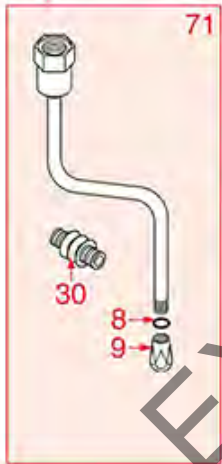

ASTORIA CMA

WATER/STEAM TAPS

ADRIA
ARGENTA
DENISE
DORA
LISA
PRATIC
VANIA

Positions without LF code no.: upon request

ASTORIA CMA

Position	LF code no.	Description
1	1348451	STEAM TAP BODY
2	1186201	GASKET FLAT PTFE $\varnothing$ 21x16.8x2 mm
2	1186394	ASBESTOS FREE FLAT GASKET $\varnothing$ 22x17x2 mm
3	1250372	SPRING $\varnothing$ 11,4x16 mm
4	1186318	O-RING 03043 EPDM
5	1186334	WASHER
6	1186771	COPPER FLAT GASKET $\varnothing$ 8,5x5x1 mm
7	1449093	STEAM NOZZLE CHROME-PLATED M10
8	1186550	ORM GASKET 0060-10 RED SILICONE
9	1449096	STEAM NOZZLE ST. STEEL M8
10	1449098	CHROME PL.STEAM PIPE COMPLETE $\varnothing$ 8 mm
11	1449106	CHROME PL.STEAM PIPE COMPLETE $\varnothing$ 8 mm
12	1449101	STAINLESS STEEL STEAM PIPE COMPL. $\varnothing$ 8 mm
13	1449102	STAINLESS STEEL STEAM PIPE COMPL. $\varnothing$ 8 mm
14	1449105	STAINLESS STEEL STEAM PIPE COMPL. $\varnothing$ 8 mm
15	1449172	BURN PREVENTING HANDGRIP FOR PIPE $\varnothing$ 8 mm
16	1348453	NUT M 26x1.5
17	1348025	HEXAGONAL NUT M3
18	1186316	EPDM FLAT GASKET $\varnothing$ 15x4x4 mm 60 SH
18	1186527	FLAT EPDM GASKET $\varnothing$ 15x4x4 mm 80 SH
19	1324056	TAP PISTON
20	1324077	WATER/STEAM TAP PIN
21	1250223	RADIAL SEEGER RING $\varnothing$ 6 mm
22	1186377	GASKET HOLDER
23	1186333	COPPER FLAT GASKET $\varnothing$ 26x20x2 mm
23	1186340	ASBESTOS FREE FLAT GASKET $\varnothing$ 26x20x2 mm
24	1349458	TAP COUPLING
25	1186393	FLAT EPDM GASKET $\varnothing$ 12.5x8x9 mm
25	1786263	FLAT GASKET EPDM $\varnothing$ 12.5x8x9 mm
26	1186376	BRASS WASHER $\varnothing$ 12x8x1 mm FLAT
27	1348458	TAP NUT
28	1348321	WATER/STEAM TAP
28	1348452	WATER/STEAM TAP PIN ROD
29	1449100	CHROME HEXAGONAL NUT
36	1241452	STEAM TAP KNOB
38	1449116	NOZZLE FOR WATER PIPE M9 $\varnothing$ 18 mm
39	1449099	NOZZLE FOR WATER M10
41	1449095	CHROME COMPLETE WATER PIPE $\varnothing$ 8 mm
44	1349083	MIXER FITTING
45	1349136	FITTING $\varnothing$ 1/8"M-1/4"F
46	1120355	2-WAY SOLENOID VALVE PARKER 230V 50/60Hz
46	1120466	2-WAY SOLENOID VALVE LUCIFER 115V 60Hz
47	1160566	STAINLESS STEEL WATER FILTER $\varnothing$ 8 mm
49	1349111	FITTING $\varnothing$ 1/8"M 1/4"M
54	1349102	FITTING $\varnothing$ 1/4"M-1/4"M
57	1241468	WATER TAP HANDLE
58	1241466	STEAM TAP KNOB
59	1241467	WATER TAP KNOB
60	1241451	STEAM TAP KNOB
61	1241453	WATER TAP KNOB
67	1186378	CONICAL PTFE SEAL $\varnothing$ 14x7x6 mm
67	1186626	O-RING 0114 EPDM
68	1250372	SPRING $\varnothing$ 11,4x16 mm
69	1449820	CHROME PLATED STEAM PIPE COMPLETE
69	1449821	CHROME PLATED STEAM PIPE COMPLETE
70	1449205	CHROME PLATED STEAM PIPE COMPLETE
71	1449204	ST.STEEL COMPLETE STEAM PIPE $\varnothing$ 8 mm
72	1449203	COMPLETE STAINLESS STEEL STEAM PIPE
73	1250332	KNOB SPRING 9x12 mm
100	1079030	KIT MILK FROTHER ASTORIA/CMA