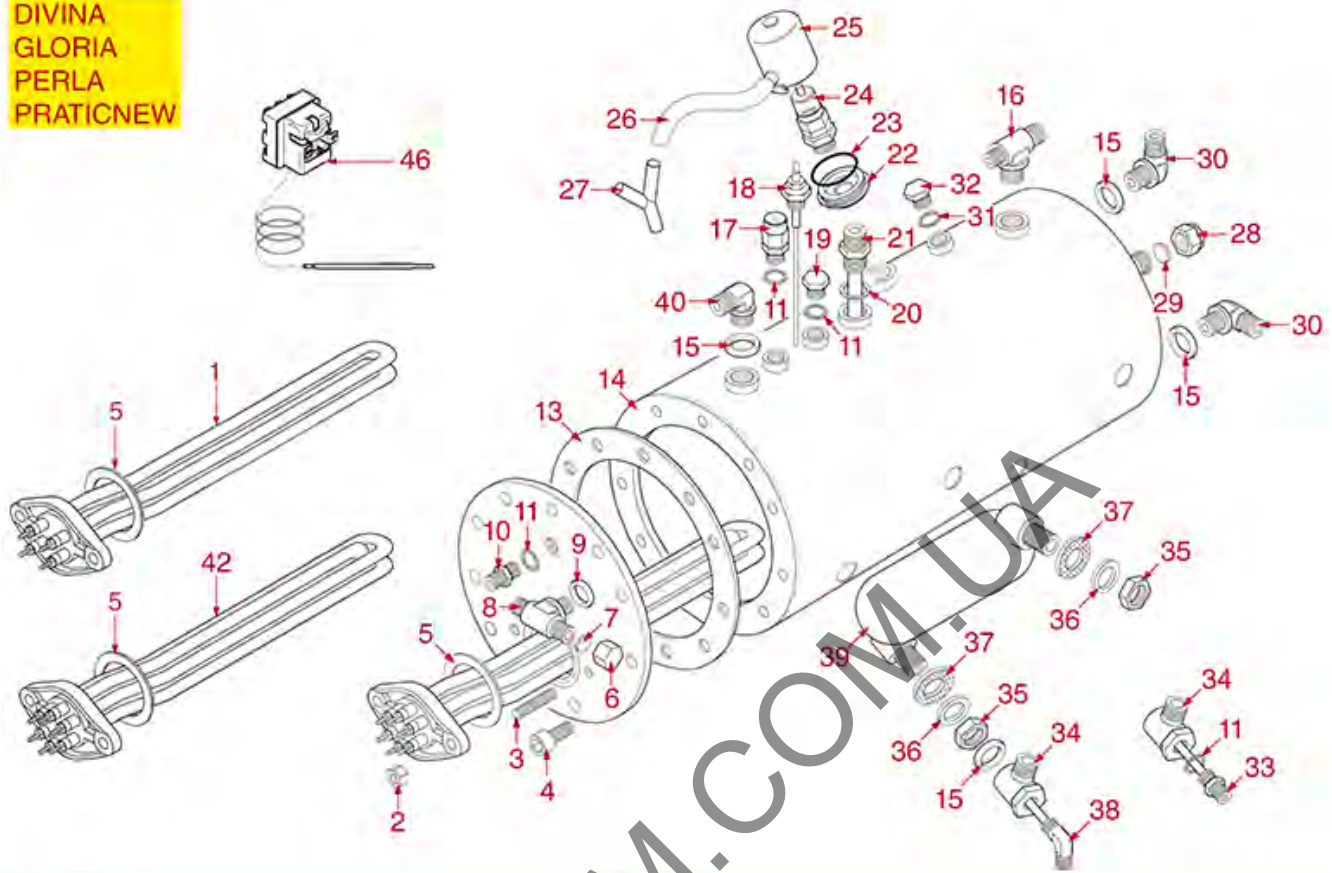

BOILER WITH EXCHANGER CTS

DIVINA
GLORIA
PERLA
PRATICNEW

DIVINA
GLORIA
PERLA
PRATICNEW