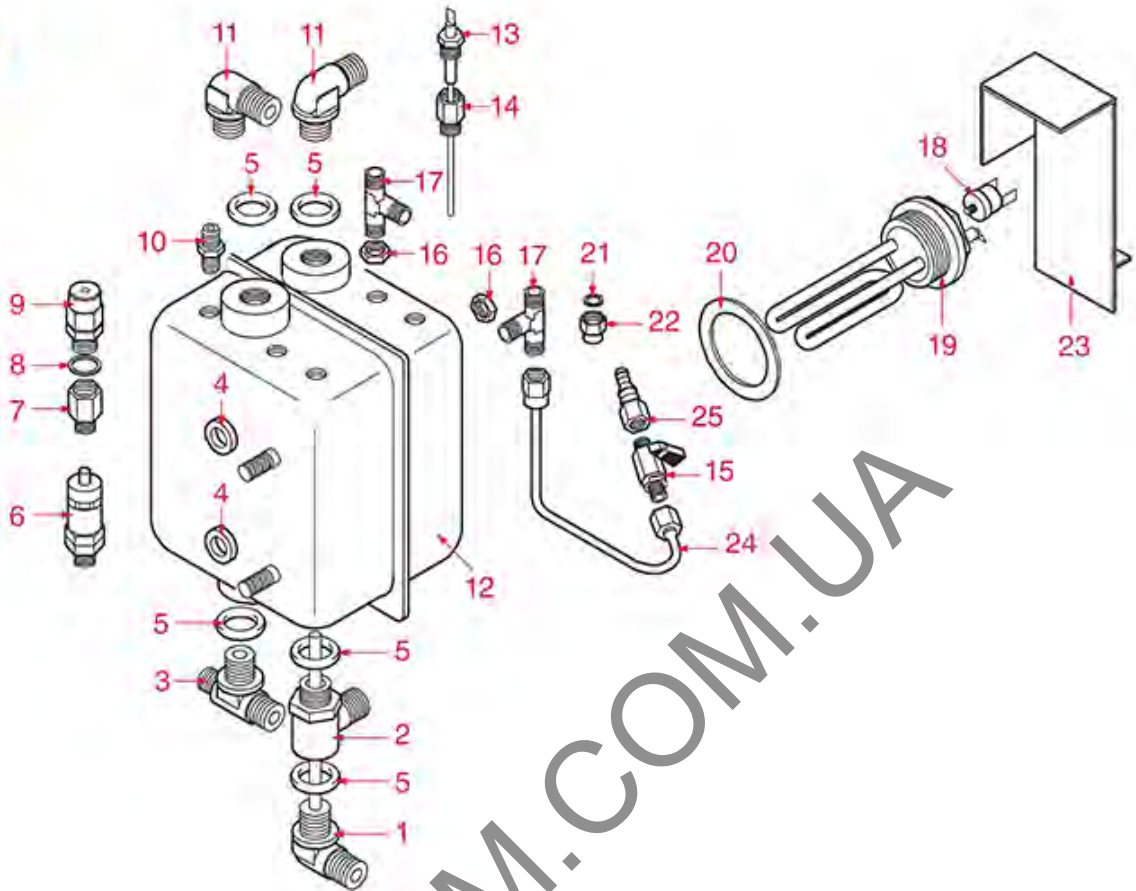

BOILER CK-CKE CKX-CKXE PRIMA

CK-CKE
CKX-CKXE

PRIMA