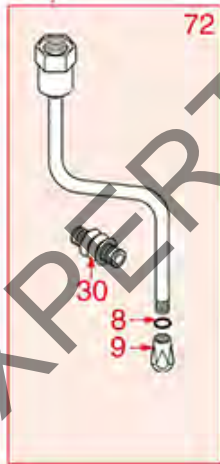

ASTORIA CMA

WATER/STEAM TAPS

ADRIA
ARGENTA
DENISE
DORA
LISA
PRATIC
VANIA

Positions without LF code no.: upon request

ASTORIA CMA

Position	LF code no.	Description
1	1348451	STEAM TAP BODY
2	1186201	GASKET FLAT PTFE $\varnothing$ 21x16.8x2 mm
2	1186394	ASBESTOS FREE FLAT GASKET $\varnothing$ 22x17x2 mm
3	1250372	SPRING $\varnothing$ 11,4x16 mm
4	1186318	O-RING 03043 EPDM
5	1186334	WASHER
6	1186771	COPPER FLAT GASKET $\varnothing$ 8,5x5x1 mm
7	1449093	STEAM NOZZLE CHROME-PLATED M10
8	1186550	ORM GASKET 0060-10 RED SILICONE
9	1449096	STEAM NOZZLE ST. STEEL M8
10	1449098	CHROME PL.STEAM PIPE COMPLETE $\varnothing$ 8 mm
11	1449106	CHROME PL.STEAM PIPE COMPLETE $\varnothing$ 8 mm
12	1449101	STAINLESS STEEL STEAM PIPE COMPL. $\varnothing$ 8 mm
13	1449102	STAINLESS STEEL STEAM PIPE COMPL. $\varnothing$ 8 mm
14	1449105	STAINLESS STEEL STEAM PIPE COMPL. $\varnothing$ 8 mm
15	1449172	BURN PREVENTING HANDGRIP FOR PIPE $\varnothing$ 8 mm
16	1348453	NUT M 26x1.5
17	1348025	HEXAGONAL NUT M3
18	1186316	EPDM FLAT GASKET $\varnothing$ 15x4x4 mm 60 SH
18	1186527	FLAT EPDM GASKET $\varnothing$ 15x4x4 mm 80 SH
19	1324056	TAP PISTON
20	1324077	WATER/STEAM TAP PIN
21	1250223	RADIAL SEEGER RING $\varnothing$ 6 mm
22	1186377	GASKET HOLDER
23	1186333	COPPER FLAT GASKET $\varnothing$ 26x20x2 mm
23	1186340	ASBESTOS FREE FLAT GASKET $\varnothing$ 26x20x2 mm
24	1349458	TAP COUPLING
25	1186393	FLAT EPDM GASKET $\varnothing$ 12.5x8x9 mm
25	1786263	FLAT GASKET EPDM $\varnothing$ 12.5x8x9 mm
26	1186376	BRASS WASHER $\varnothing$ 12x8x1 mm FLAT
27	1348458	TAP NUT
28	1348321	WATER/STEAM TAP
28	1348452	WATER/STEAM TAP PIN ROD
29	1449100	CHROME HEXAGONAL NUT
36	1241452	STEAM TAP KNOB
38	1449116	NOZZLE FOR WATER PIPE M9 $\varnothing$ 18 mm
39	1449099	NOZZLE FOR WATER M10
41	1449095	CHROME COMPLETE WATER PIPE $\varnothing$ 8 mm
44	1349083	MIXER FITTING
45	1349136	FITTING $\varnothing$ 1/8"M-1/4"F
46	1120355	2-WAY SOLENOID VALVE PARKER 230V 50/60Hz
46	1120466	2-WAY SOLENOID VALVE LUCIFER 115V 60Hz
47	1160566	STAINLESS STEEL WATER FILTER $\varnothing$ 8 mm
49	1349111	FITTING $\varnothing$ 1/8"M 1/4"M
54	1349102	FITTING $\varnothing$ 1/4"M-1/4"M
57	1241468	WATER TAP HANDLE
58	1241466	STEAM TAP KNOB
59	1241467	WATER TAP KNOB
60	1241451	STEAM TAP KNOB
61	1241453	WATER TAP KNOB
67	1186378	CONICAL PTFE SEAL $\varnothing$ 14x7x6 mm
67	1186626	O-RING 0114 EPDM
68	1250372	SPRING $\varnothing$ 11,4x16 mm
69	1449820	CHROME PLATED STEAM PIPE COMPLETE
69	1449821	CHROME PLATED STEAM PIPE COMPLETE
70	1449205	CHROME PLATED STEAM PIPE COMPLETE
71	1449204	ST.STEEL COMPLETE STEAM PIPE $\varnothing$ 8 mm
72	1449203	COMPLETE STAINLESS STEEL STEAM PIPE
73	1250332	KNOB SPRING 9x12 mm
100	1079030	KIT MILK FROTHER ASTORIA/CMA