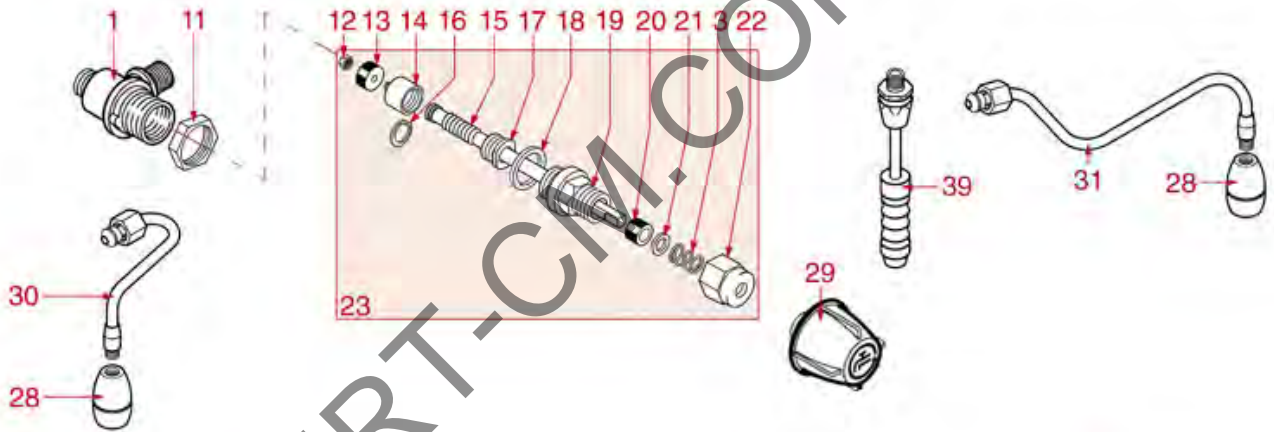

WATER/STEAM TAPS

BRAVA

AS1101

ASTORIA CMA

Position	LF code no.	Description
1	1348451	STEAM TAP BODY
2	1186201	GASKET FLAT PTFE $\varnothing$ 21x16.8x2 mm
2	1186394	ASBESTOS FREE FLAT GASKET $\varnothing$ 22x17x2 mm
3	1250372	SPRING $\varnothing$ 11,4x16 mm
4	1186318	O-RING 03043 EPDM
5	1186334	WASHER
6	1449100	CHROME HEXAGONAL NUT
7	1186550	ORM GASKET 0060-10 RED SILICONE
8	1449096	STEAM NOZZLE ST. STEEL M8
11	1348453	NUT M 26x1.5
12	1348025	HEXAGONAL NUT M3
13	1186316	EPDM FLAT GASKET $\varnothing$ 15x4x4 mm 60 SH
13	1186527	FLAT EPDM GASKET $\varnothing$ 15x4x4 mm 80 SH
14	1324056	TAP PISTON
16	1250223	RADIAL SEEGER RING $\varnothing$ 6 mm
17	1186377	GASKET HOLDER
18	1186333	COPPER FLAT GASKET $\varnothing$ 26x20x2 mm
18	1186340	ASBESTOS FREE FLAT GASKET $\varnothing$ 26x20x2 mm
19	1349458	TAP COUPLING
20	1186393	FLAT EPDM GASKET $\varnothing$ 12.5x8x9 mm
20	1786263	FLAT GASKET EPDM $\varnothing$ 12.5x8x9 mm
21	1186376	BRASS WASHER $\varnothing$ 12x8x1 mm FLAT
22	1348458	TAP NUT
23	1348077	WATER/STEAM TAP PIN ROD
24	1449172	BURN PREVENTING HANDGRIP FOR PIPE $\varnothing$ 8 m
27	1241202	KNOB FOR STEAM TAP
28	1449097	NOZZLE FOR WATER M10 /STAINL.STEEL
29	1241203	KNOB FOR WATER TAP
34	1186771	COPPER FLAT GASKET $\varnothing$ 8,5x5x1 mm
35	1349079	L- FITTING $\varnothing$ 1/4"M 1/8"M
36	1120355	2-WAY SOLENOID VALVE PARKER 230V 50/60Hz
36	1120466	2-WAY SOLENOID VALVE LUCIFER 115V 60Hz
37	1160566	STAINLESS STEEL WATER FILTER $\varnothing$ 8 mm
42	1349111	FITTING $\varnothing$ 1/8"M 1/4"M
47	1349083	MIXER FITTING
48	1349136	FITTING $\varnothing$ 1/8"M-1/4"E
49	1349491	T-SHAPED FITTING $\varnothing$ 1/4"M-1/4"M-1/4"M
100	1079030	KIT MILK FROTHER ASTORIA/CMA