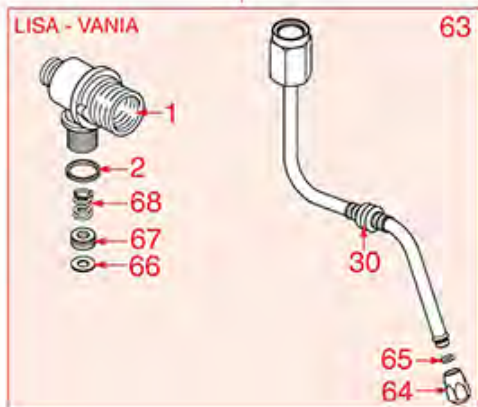

ASTORIA CMA

WATER/STEAM TAPS

ADRIA
ARGENTA
DENISE
DORA
LISA
PRATIC
VANIA

Positions without LF code no.: upon request

ASTORIA CMA

Position	LF code no.	Description
1	1348451	STEAM TAP BODY
2	1186201	GASKET FLAT PTFE \varnothing 21x16.8x2 mm
2	1186394	ASBESTOS FREE FLAT GASKET \varnothing 22x17x2 mm
3	1250372	SPRING \varnothing 11,4x16 mm
4	1186318	O-RING 03043 EPDM
5	1186334	WASHER
6	1186771	COPPER FLAT GASKET \varnothing 8,5x5x1 mm
7	1449093	STEAM NOZZLE CHROME-PLATED M10
8	1186550	ORM GASKET 0060-10 RED SILICONE
9	1449096	STEAM NOZZLE ST. STEEL M8
10	1449098	CHROME PL.STEAM PIPE COMPLETE \varnothing 8 mm
11	1449106	CHROME PL.STEAM PIPE COMPLETE \varnothing 8 mm
12	1449101	STAINLESS STEEL STEAM PIPE COMPL. \varnothing 8 mm
13	1449102	STAINLESS STEEL STEAM PIPE COMPL. \varnothing 8 mm
14	1449105	STAINLESS STEEL STEAM PIPE COMPL. \varnothing 8 mm
15	1449172	BURN PREVENTING HANDGRIP FOR PIPE \varnothing 8 mm
16	1348453	NUT M 26x1.5
17	1348025	HEXAGONAL NUT M3
18	1186316	EPDM FLAT GASKET \varnothing 15x4x4 mm 60 SH
18	1186527	FLAT EPDM GASKET \varnothing 15x4x4 mm 80 SH
19	1324056	TAP PISTON
20	1324077	WATER/STEAM TAP PIN
21	1250223	RADIAL SEEGER RING \varnothing 6 mm
22	1186377	GASKET HOLDER
23	1186333	COPPER FLAT GASKET \varnothing 26x20x2 mm
23	1186340	ASBESTOS FREE FLAT GASKET \varnothing 26x20x2 mm
24	1349458	TAP COUPLING
25	1186393	FLAT EPDM GASKET \varnothing 12.5x8x9 mm
25	1786263	FLAT GASKET EPDM \varnothing 12.5x8x9 mm
26	1186376	BRASS WASHER \varnothing 12x8x1 mm FLAT
27	1348458	TAP NUT
28	1348321	WATER/STEAM TAP
28	1348452	WATER/STEAM TAP PIN ROD
29	1449100	CHROME HEXAGONAL NUT
36	1241452	STEAM TAP KNOB
38	1449116	NOZZLE FOR WATER PIPE M9 \varnothing 18 mm
39	1449099	NOZZLE FOR WATER M10
41	1449095	CHROME COMPLETE WATER PIPE \varnothing 8 mm
44	1349083	MIXER FITTING
45	1349136	FITTING \varnothing 1/8"M-1/4"F
46	1120355	2-WAY SOLENOID VALVE PARKER 230V 50/60Hz
46	1120466	2-WAY SOLENOID VALVE LUCIFER 115V 60Hz
47	1160566	STAINLESS STEEL WATER FILTER \varnothing 8 mm
49	1349111	FITTING \varnothing 1/8"M 1/4"M
54	1349102	FITTING \varnothing 1/4"M-1/4"M
57	1241468	WATER TAP HANDLE
58	1241466	STEAM TAP KNOB
59	1241467	WATER TAP KNOB
60	1241451	STEAM TAP KNOB
61	1241453	WATER TAP KNOB
67	1186378	CONICAL PTFE SEAL \varnothing 14x7x6 mm
67	1186626	O-RING 0114 EPDM
68	1250372	SPRING \varnothing 11,4x16 mm
69	1449820	CHROME PLATED STEAM PIPE COMPLETE
69	1449821	CHROME PLATED STEAM PIPE COMPLETE
70	1449205	CHROME PLATED STEAM PIPE COMPLETE
71	1449204	ST.STEEL COMPLETE STEAM PIPE \varnothing 8 mm
72	1449203	COMPLETE STAINLESS STEEL STEAM PIPE
73	1250332	KNOB SPRING 9x12 mm
100	1079030	KIT MILK FROTHER ASTORIA/CMA