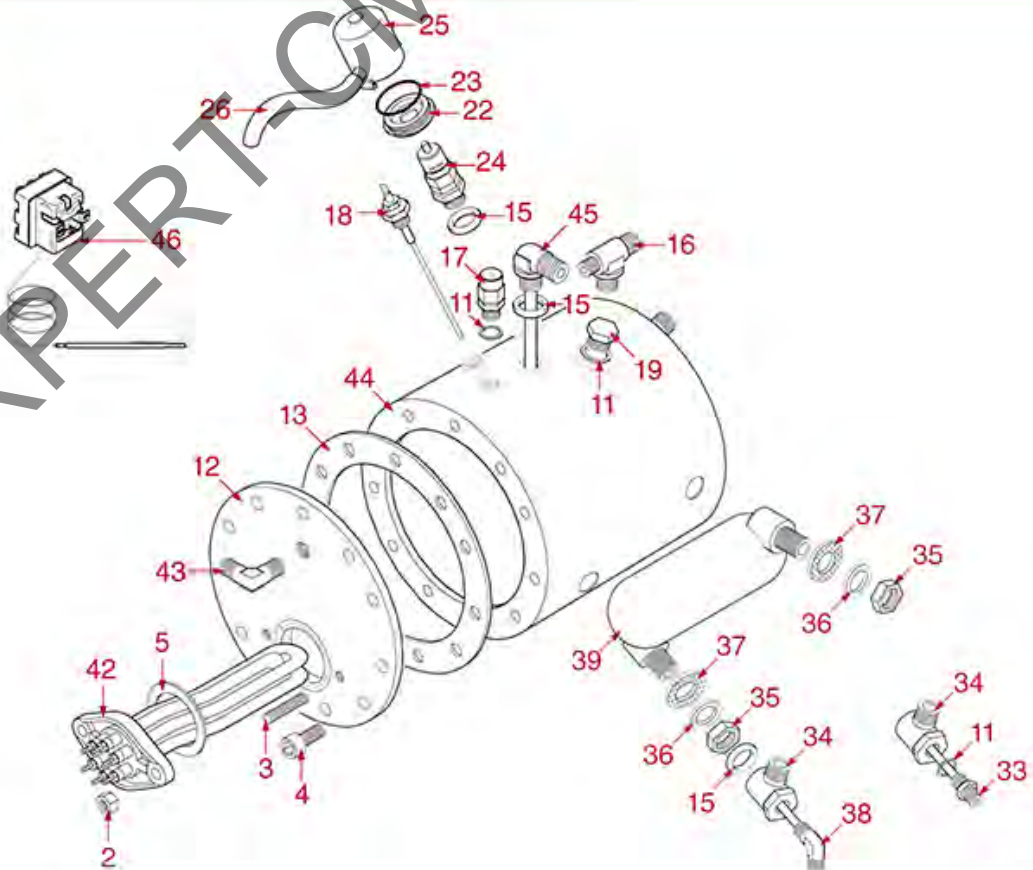

BOILER WITH EXCHANGER CTS

DIVINA
GLORIA
PERLA
PRATICNEW

DIVINA
GLORIA
PERLA
PRATICNEW

AS3101