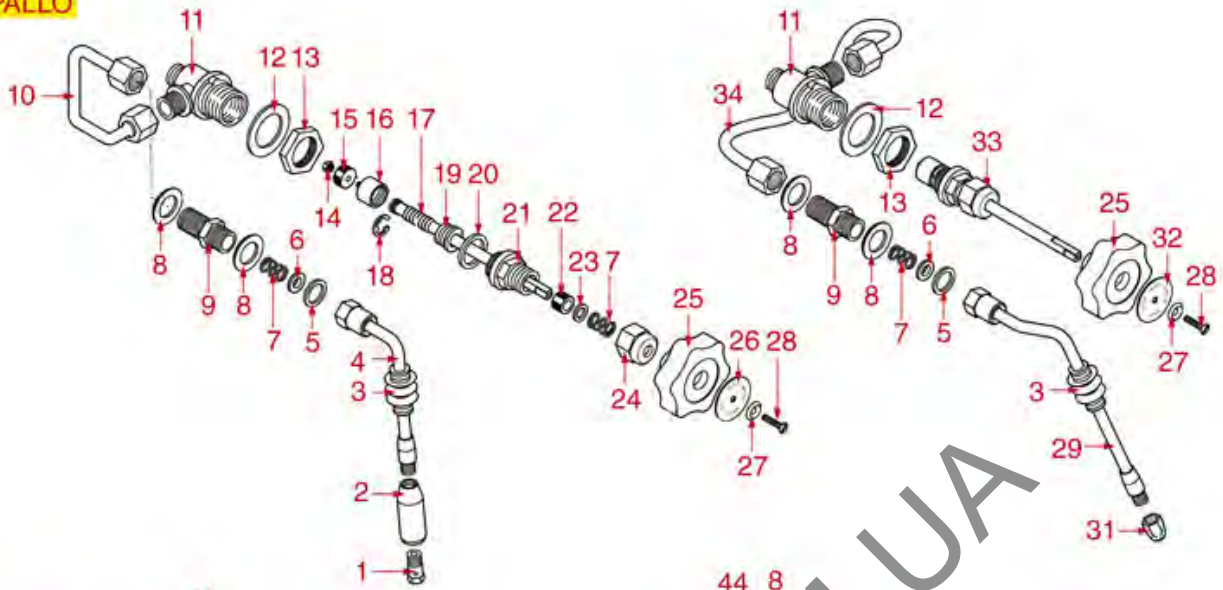

WATER/STEAM TAPS

RAPALLO