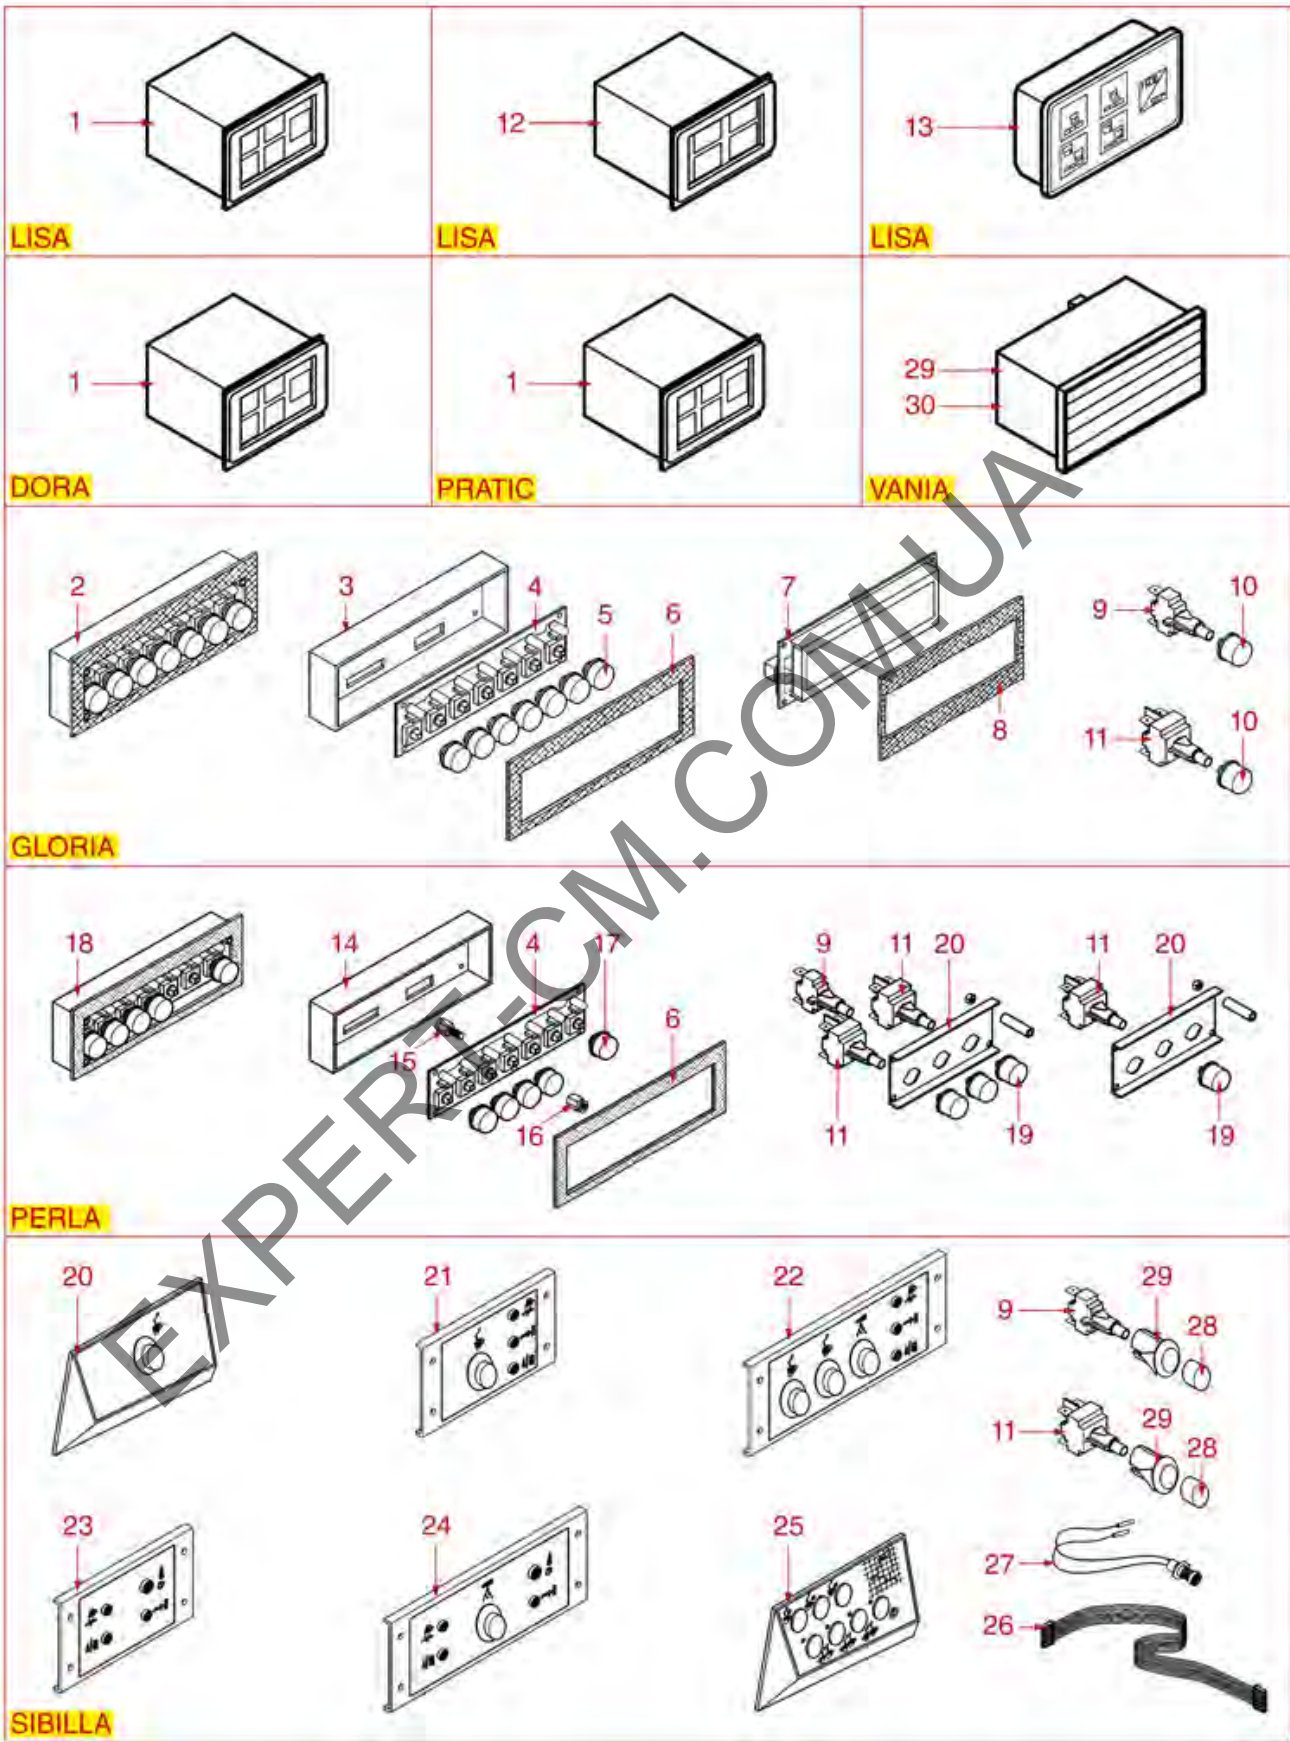

PUSH-BUTTONS

ASTORIA CMA

Position	LF code no.	Description
1	1319451	PUSH-BUTTON PANEL 5 BUTTONS
2	1319505	7 BUTTONS COMPLETE PUSH-BUTTON PANEL
5	1319242	BUTTON F.PUSH-BUTTON PANEL
9	1319082	SINGLE-POLE PUSH BUTTON 16A 250V
10	1319167	BUTTON FOR PUSH BUTTON PANEL
11	1319005	BIPOLAR SWITCH 16A 250V
12	1446556	PUSH-BUTTON PANEL TIMER 4 BUTTONS
13	1319452	PUSH-BUTTON PANEL 5 BUTTONS
17	1319241	BUTTON F.PUSH-BUTTON PANEL
27	1341314	INDICATOR LIGHT RED A LED
28	3319482	BUTTON ELLIPTICAL 17x13mm CHROME-PLATED
29	5029031	ELLIPT. PUSH-BUTT. HOUSING 17x13mm CHR.
30	1319449	PUSH-BUTTON PANEL 5 BUTTONS

EXPERT-CM.COM.UA