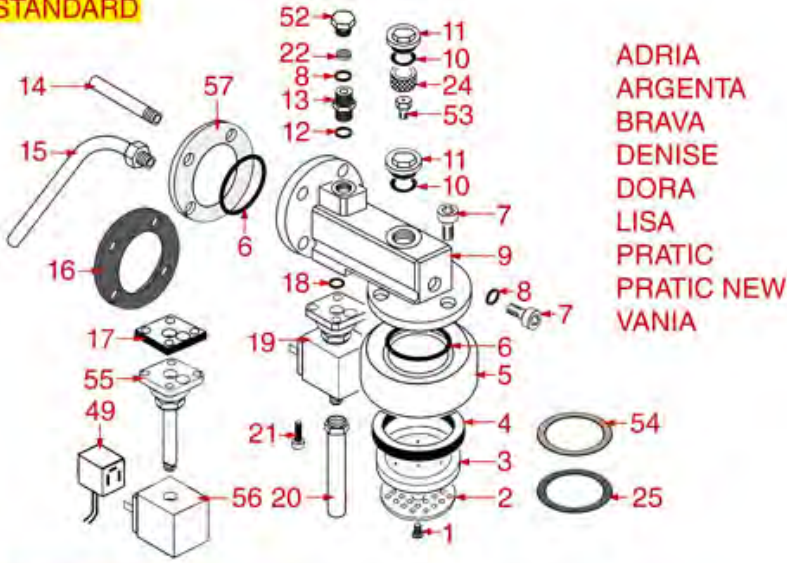

BREW GROUP STANDARD AND BUSHING

STANDARD

STANDARD ITALY

PASSANTE-BUSHING PASSANT-SCHLAUFE

ASTORIA CMA

Pos.	LF code no.	Description	Pos.	LF code no.	Description
1	1528501	COUNTERSUNK HEAD SCREWS WITH SHELL M5x12	58	1160529	FILTER 2-CUP 14 g ø 70x22 mm
2	1081006	SHOWER SCREEN ø 51.5 mm	59	1160050	1 CUP FILTER 6 gr ø 70x19,5 mm
2	1081007	SHOWER SCREEN ø 51.5 mm	60	1165310	FILTERHOLDER COMPLETE 1 CUP CMAASTORIA
3	1086501	SHOWER HOLDER DIFFUSER	61	1165311	FILTERHOLDER COMPLETE 2 CUPS CMAASTORIA
4	1186622	GASKET FILTER HOLDER ø 72x56x8 mm			
4	1186678	GASKET FILTER HOLDER ø 72x56x8.5 mm			
4	1486029	GASKET FILTERHOLDER ø 72x56x8.5 mm			
4	1486030	GASKET FILTERHOLDER ø 72x56x8 mm			
4	1786062	GASKET FILTER HOLDER ø 72x56x8 mm			
5	1002501	FILTER HOLDER COUPLING			
6	1186190	O-RING 04187 VITON			
6	1186461	O-RING 0158 mm SILICONE			
7	1184012	CYLINDER HEAD SCREW M5x10			
8	1186771	COPPER FLAT GASKET ø 8,5x5x1 mm			
10	1186414	O-RING 0119 EPDM			
11	1439003	CAP ø 18 mm FOR BREW GROUP			
12	1186619	COPPER FLAT GASKET ø 18x14x1.5 mm			
13	1349112	FITTING ø 1/4"M-3/8"M			
14	1324049	SUCTION PIPE M8			
15	1449024	SUCTION PIPE			
16	1186451	COFFEE GROUP GASKET ø 88x40x2 mm			
17	1186415	FLAT PTFE GASKET			
18	1186611	O-RING 02025 RED SILICONE			
18	1186612	O-RING 02025 VITON			
19	1120101	3-WAY SOLENOID VALVE PARKER 115V 50/60Hz			
19	1120102	3-WAY SOLENOID VALVE LUCIFER 115V 60Hz			
19	1120330	3-WAY SOLENOID VALVE LUCIFER 240V 50Hz			
19	1120335	3-WAY SOLENOID VALVE PARKER 230V 50/60Hz			
20	1450551	DRAIN PIPE ø 1/8"x92 mm			
21	1455034	CYLINDER HEAD SCREW M4x10			
22	1160566	STAINLESS STEEL WATER FILTER ø 8 mm			
24	1160501	WATER FILTER ø 14x10x12 mm			
25	1190003	RUBBER SHIM ø 70x57x1 mm EPDM			
28	1160339	BLIND FILTER ø 70x17 mm			
29	1160053	2 CUPS FILTER 14 gr ø 70x24,5 mm			
30	1160052	1 CUP FILTER 7 gr ø 70x24,5 mm			
31	1250002	S/STEEL FILTER LOCKING SPRING ø 1,20 mm			
31	1250101	FILTER LOCKING SPRING ø 1,00 mm INOX			
32	1165013	FILTER HOLDER ASSY CMA ASTORIA			
32	2106160	FILTER HOLDER F/COFFEE MACHINES ASTORIA			
33	1186774	BURN PREVENTING RING FOR HANDLE			
34	1241206	FILTER HOLDER HANDLE BLACK M12			
35	1241469	CAP FOR FILTER HOLDER HANDLE CHROME PL.			
36	1022003	CHROME-PLATED SPOUT EXTENSION ø 3/8"			
37	1022501	SPOUT 1 CUP ø 3/8"			
39	1022506	SPOUT DOUBLE ø 3/8"			
40	1160345	2 CUPS FILTER 18/21 gr ø 70x28 mm			
41	1165006	FILTER HOLDER FOR COFFEE MACHINES			
42	1241504	FILTER HOLDER HANDLE M12			
44	1186619	COPPER FLAT GASKET ø 18x14x1.5 mm			
45	1349018	FITTING ø 3/8"M-1/4"M			
46	1500004	NOZZLE M5x1 HOLE ø 0.8 mm			
48	1192208	EXCHANGER BREW GROUP COMPLETE			
49	3120034	CONNECTOR LARGE F-FITTING			
50	1241067	FILTER HOLDER HANDLE M12			
51	1192209	EXCHANGER BREW GROUP			
52	1439048	BOILER CAP ø 1/4"M			
53	1500004	NOZZLE M5x1 HOLE ø 0.8 mm			
54	1190051	PAPER SEAL ø 70x57x0.8 mm			
55	1120334	3-WAY MECHANICAL COMPONENT LUCIFER			
55	1120339	3-WAY MECHANICAL COMPONENT PARKER			
56	1120332	COIL LUCIFER/PARKER 220/240V 9W 50Hz			
56	1120336	COIL PARKER ZB09 9W 110/120V 50/60Hz			
56	3120032	COIL PARKER ZB09 9W 220/240V 50/60Hz			
57	1187002	COFFEE GROUP GASKET ø 88x40x2 mm			
57	1786058	COFFEE GROUP GASKET ø 88x40x2 mm			