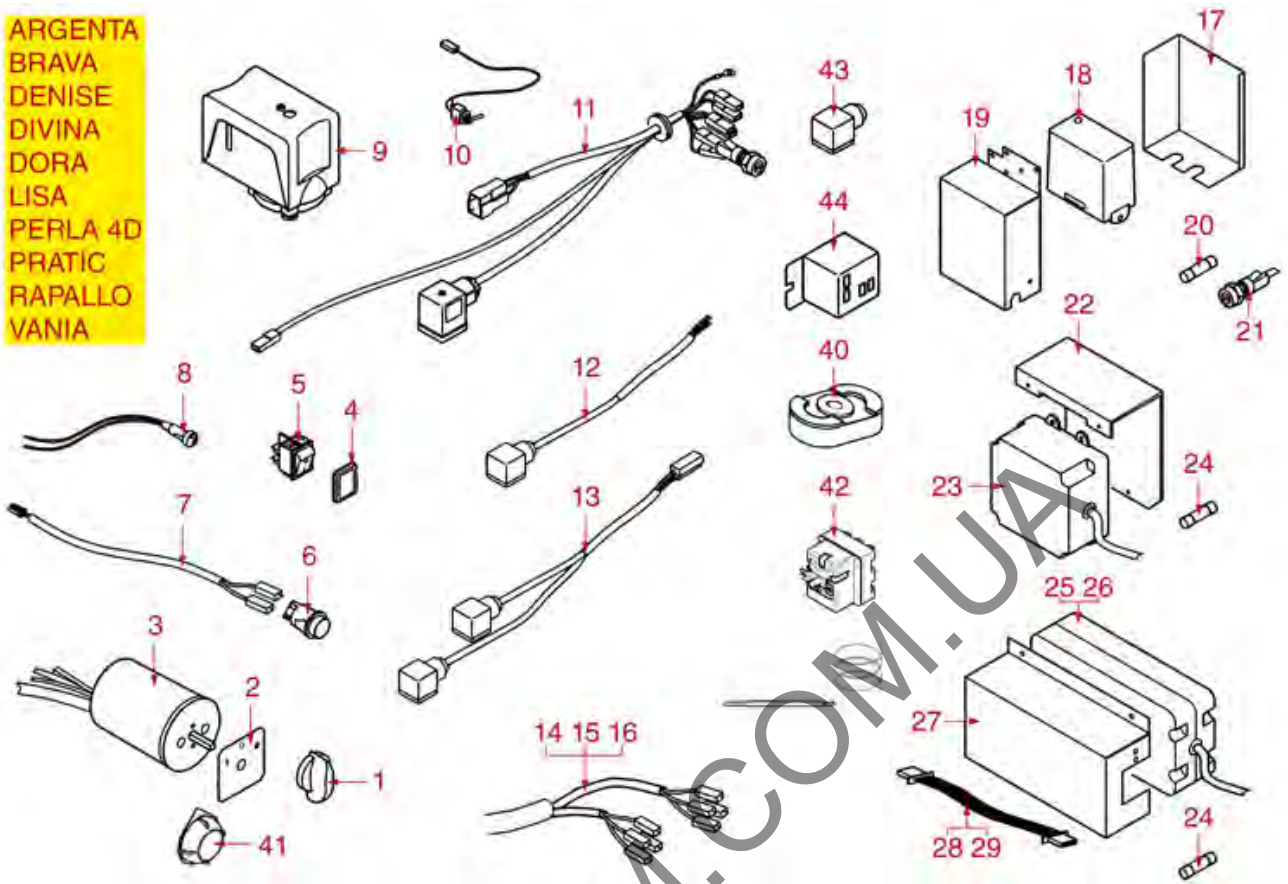

ELECTRICAL SYSTEM

ARGENTA
BRAVA
DENISE
DIVINA
DORA
LISA
PERLA 4D
PRATIC
RAPALLO
VANIA