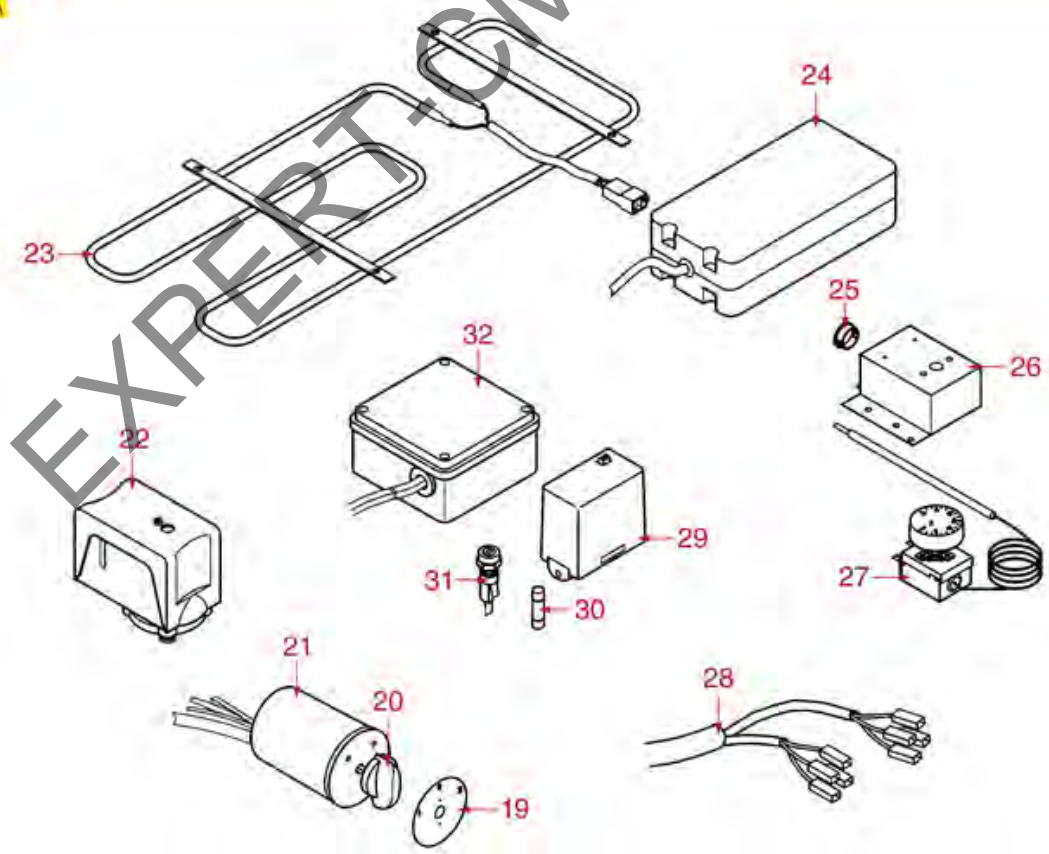

PRIMA - LUNA

SIBILLA