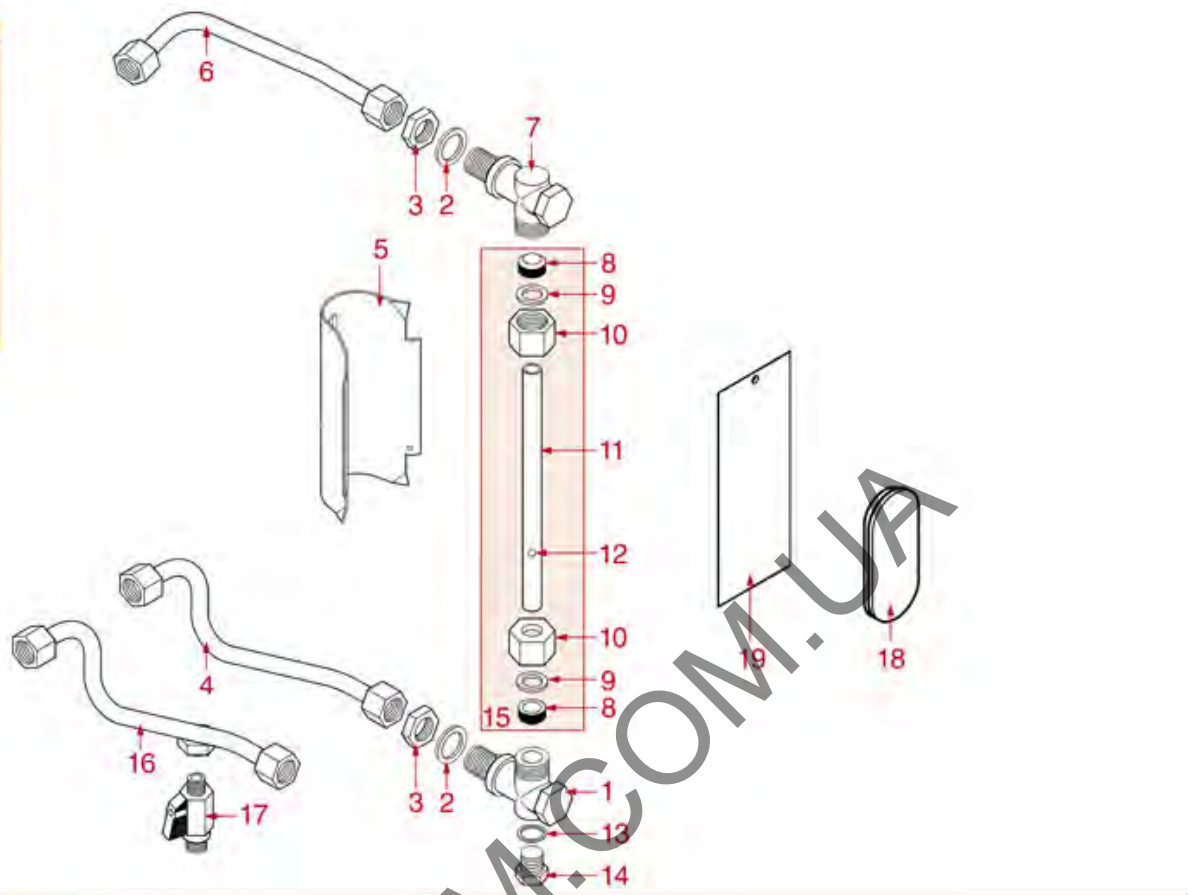

WATER LEVEL

ARGENTA
BRAVA
DENISE
DIVINA
DORA
GLORIA
LISA
PERLA4D
PRATIC
VANIA