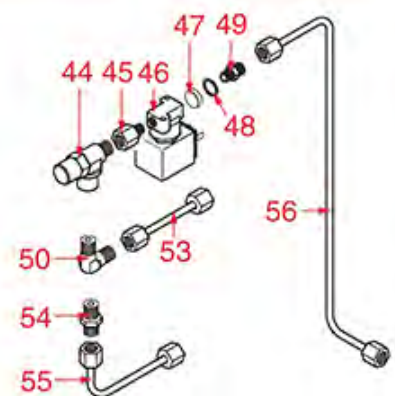

ASTORIA CMA

WATER/STEAM TAPS

ADRIA
ARGENTA
DENISE
DORA
LISA
PRATIC
VANIA

Positions without LF code no.: upon request

ASTORIA CMA

Position	LF code no.	Description
1	1348451	STEAM TAP BODY
2	1186201	GASKET FLAT PTFE $\varnothing$ 21x16.8x2 mm
2	1186394	ASBESTOS FREE FLAT GASKET $\varnothing$ 22x17x2 mm
3	1250372	SPRING $\varnothing$ 11,4x16 mm
4	1186318	O-RING 03043 EPDM
5	1186334	WASHER
6	1186771	COPPER FLAT GASKET $\varnothing$ 8,5x5x1 mm
7	1449093	STEAM NOZZLE CHROME-PLATED M10
8	1186550	ORM GASKET 0060-10 RED SILICONE
9	1449096	STEAM NOZZLE ST. STEEL M8
10	1449098	CHROME PL.STEAM PIPE COMPLETE $\varnothing$ 8 mm
11	1449106	CHROME PL.STEAM PIPE COMPLETE $\varnothing$ 8 mm
12	1449101	STAINLESS STEEL STEAM PIPE COMPL. $\varnothing$ 8 mm
13	1449102	STAINLESS STEEL STEAM PIPE COMPL. $\varnothing$ 8 mm
14	1449105	STAINLESS STEEL STEAM PIPE COMPL. $\varnothing$ 8 mm
15	1449172	BURN PREVENTING HANDGRIP FOR PIPE $\varnothing$ 8 mm
16	1348453	NUT M 26x1.5
17	1348025	HEXAGONAL NUT M3
18	1186316	EPDM FLAT GASKET $\varnothing$ 15x4x4 mm 60 SH
18	1186527	FLAT EPDM GASKET $\varnothing$ 15x4x4 mm 80 SH
19	1324056	TAP PISTON
20	1324077	WATER/STEAM TAP PIN
21	1250223	RADIAL SEEGER RING $\varnothing$ 6 mm
22	1186377	GASKET HOLDER
23	1186333	COPPER FLAT GASKET $\varnothing$ 26x20x2 mm
23	1186340	ASBESTOS FREE FLAT GASKET $\varnothing$ 26x20x2 mm
24	1349458	TAP COUPLING
25	1186393	FLAT EPDM GASKET $\varnothing$ 12.5x8x9 mm
25	1786263	FLAT GASKET EPDM $\varnothing$ 12.5x8x9 mm
26	1186376	BRASS WASHER $\varnothing$ 12x8x1 mm FLAT
27	1348458	TAP NUT
28	1348321	WATER/STEAM TAP
28	1348452	WATER/STEAM TAP PIN ROD
29	1449100	CHROME HEXAGONAL NUT
36	1241452	STEAM TAP KNOB
38	1449116	NOZZLE FOR WATER PIPE M9 $\varnothing$ 18 mm
39	1449099	NOZZLE FOR WATER M10
41	1449095	CHROME COMPLETE WATER PIPE $\varnothing$ 8 mm
44	1349083	MIXER FITTING
45	1349136	FITTING $\varnothing$ 1/8"M-1/4"F
46	1120355	2-WAY SOLENOID VALVE PARKER 230V 50/60Hz
46	1120466	2-WAY SOLENOID VALVE LUCIFER 115V 60Hz
47	1160566	STAINLESS STEEL WATER FILTER $\varnothing$ 8 mm
49	1349111	FITTING $\varnothing$ 1/8"M 1/4"M
54	1349102	FITTING $\varnothing$ 1/4"M-1/4"M
57	1241468	WATER TAP HANDLE
58	1241466	STEAM TAP KNOB
59	1241467	WATER TAP KNOB
60	1241451	STEAM TAP KNOB
61	1241453	WATER TAP KNOB
67	1186378	CONICAL PTFE SEAL $\varnothing$ 14x7x6 mm
67	1186626	O-RING 0114 EPDM
68	1250372	SPRING $\varnothing$ 11,4x16 mm
69	1449820	CHROME PLATED STEAM PIPE COMPLETE
69	1449821	CHROME PLATED STEAM PIPE COMPLETE
70	1449205	CHROME PLATED STEAM PIPE COMPLETE
71	1449204	ST.STEEL COMPLETE STEAM PIPE $\varnothing$ 8 mm
72	1449203	COMPLETE STAINLESS STEEL STEAM PIPE
73	1250332	KNOB SPRING 9x12 mm
100	1079030	KIT MILK FROTHER ASTORIA/CMA