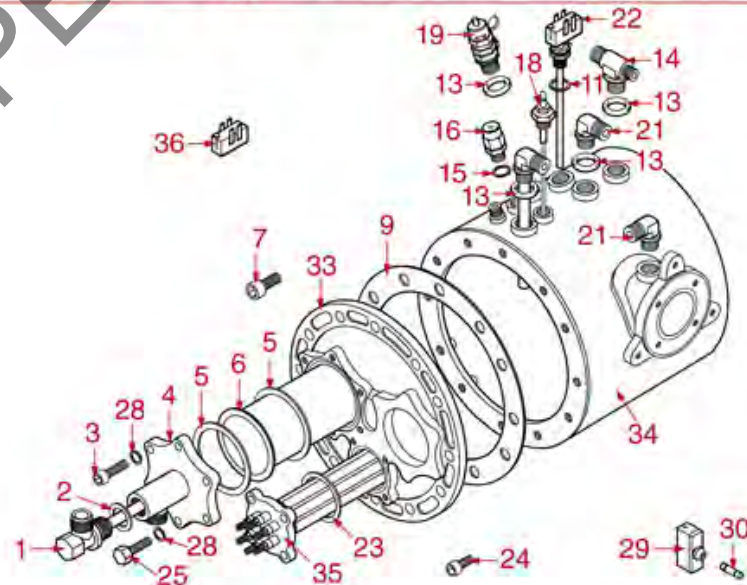

BOILER BOOSTED 1-2-3 GROUPS

BOOSTED 3GR

BOOSTED 2GR

BOOSTED 1GR

ASTORIA CMA

Position	LF code no.	Description
2	1186445	ROUND COPPER GASKET \varnothing 26x21.4x2 mm
5	1186188	FLAT PTFE GASKET \varnothing 72x61x2 mm
7	1528056	S/STEEL SCREW T.C.E.I. M10x20
9	1186187	BOILER GASKET \varnothing 220x170x2 mm
11	1186620	COPPER FLAT GASKET \varnothing 22x17x1.5 mm
12	1439023	BOILER CAP \varnothing 3/8"M
13	1186186	ROUND COPPER GASKET \varnothing 23x17x3 mm
14	1349086	T SHAPED BRASS FITTING \varnothing 3/8"-3/8"-1/4"
15	1186619	COPPER FLAT GASKET \varnothing 18x14x1.5 mm
16	1523538	BOILER EXHAUST VALVE \varnothing 1/4"M
17	1449202	INJECTOR PIPE
18	1341750	LEVEL PROBE \varnothing 1/4"M-125 mm
18	1341751	LEVEL PROBE \varnothing 1/4"M-150 mm
19	1515120	BOILER VALVE \varnothing 3/8"M 1.9bar CE-PED
19	1523409	BOILER VALVE \varnothing 3/8"M
20	1349103	FITTING \varnothing 3/8"M-3/8"M
21	1349084	ELBOW FITTING \varnothing 3/8"M-3/8"M
23	1186608	PTFE FLAT GASKET \varnothing 50x40x2 mm
25	1184008	HEXAGON HEAD SCREW M8x25
27	1755609	HEATING ELEMENT 6000W 240V
32	1755610	HEATING ELEMENT 6000W 240V
35	1755254	HEATING ELEMENT 2350W 240V
36	1444205	SAFE-HEATING ELEMENT THERMOSTAT AUSTRIA