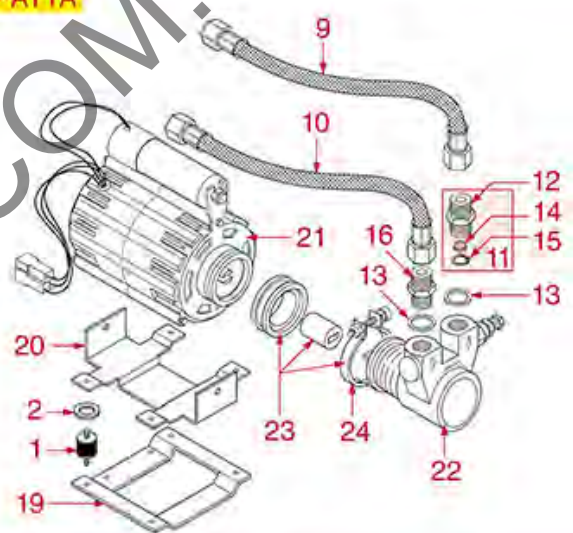

EXPERT-CM.COM.UA

MOTORS AND PUMPS

STANDARD

EXTERNAL

COMPATTA

CK-CKE CKX-CKXE

ASTORIA CMA

Position	LF code no.	Description
1	1313002	VIBRATION DAMPER \varnothing 15x15 mm M4
4	1240606	RPM CLAMP MOTOR 310W
4	1240607	RPM MOTOR WITH CLAMP CONNECTION 330W 230
5	3068014	CAPACITOR DUCATI ENERGIA 8 μ F
7	1439021	CAP \varnothing 1/4"F HEIGHT 16 mm NUT 17 mm
8	1240607	RPM MOTOR WITH CLAMP CONNECTION 330W 230
9	1449710	FLEX HOSE \varnothing 3/8" Fp x Fc 300 mm
10	1449711	FLEX HOSE \varnothing 3/8" Fp x Fc 500 mm
11	1349082	BRASS FITTING \varnothing 3/8"M 3/8"M WITH FILTER
12	1349202	FITTING 3/8M-3/8M
13	1186620	COPPER FLAT GASKET \varnothing 22x17x1.5 mm
14	1160400	WATER FILTER \varnothing 11 mm
15	1002004	CIRCLIP J-9
16	1349103	FITTING \varnothing 3/8"M-3/8"M
17	1330001	ROTARY VANE PUMP ROTOFLOW \varnothing 3/8" NPT
17	1330012	ROTARY VANE PUMP PROCON \varnothing 3/8" NPT
17	1330026	ROTARY VANE PUMP ROTOFLOW \varnothing 3/8" GAS
18	3068016	CAPACITOR DUCATI ENERGIA 10 μ F
21	1240610	RPM MOTOR WITH CLAMP CONNECTION 120W 230
22	1330001	ROTARY VANE PUMP ROTOFLOW \varnothing 3/8" NPT
23	1191006	MOTOR COUPLING KIT
24	1168011	STAINLESS STEEL CLAMP FOR FLANGE PUMP
25	1330021	ROTARY VANE PUMP ROTOFLOW \varnothing 3/8" GAS
27	1348035	NUT \varnothing 1/8"
28	1449708	FLEX HOSE \varnothing 1/8" Fp x Fp 300 mm
29	1449725	FLEX HOSE \varnothing 3/8" Fc x Fc 1500 mm
30	1186042	ASBESTOS FREE FLAT GASKET \varnothing 9x5x1 mm
37	1240702	MOTOR RPM WITH CLAMP CONNECTION 165W
37	1240703	MOTOR RPM WITH CLAMP CONNECTION 165W
38	1449710	FLEX HOSE \varnothing 3/8" Fp x Fc 300 mm
38	1449711	FLEX HOSE \varnothing 3/8" Fp x Fc 500 mm
38	1449723	FLEX HOSE \varnothing 3/8" Fc x Fc 1000 mm
38	1449725	FLEX HOSE \varnothing 3/8" Fc x Fc 1500 mm