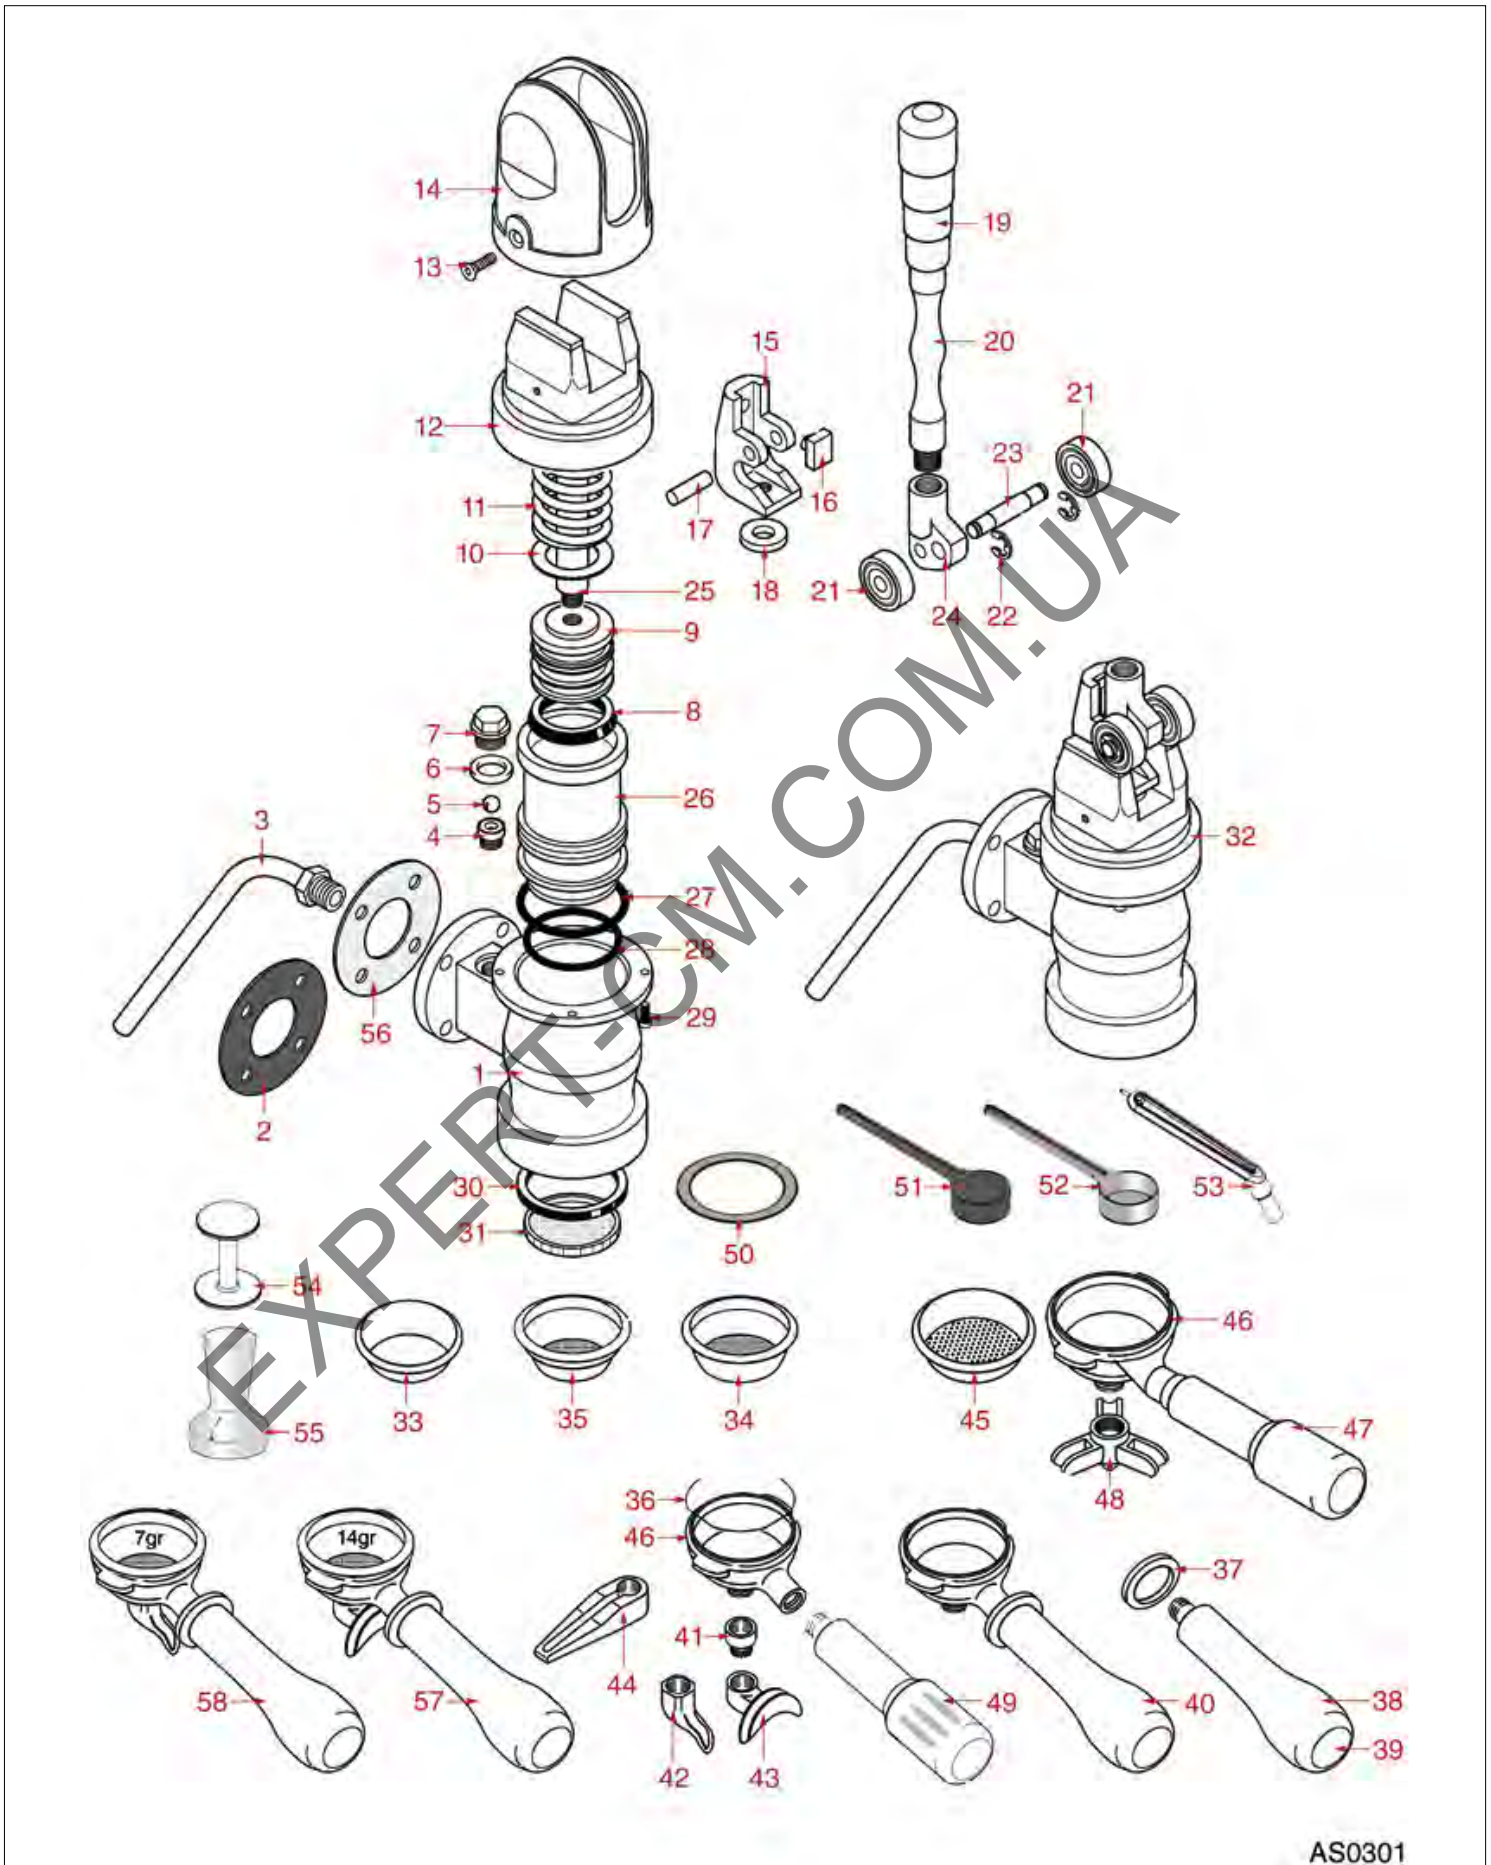

LEVER BREW GROUP

Positions without LF code no.: upon request

ASTORIA CMA

Position	LF code no.	Description
2	1186451	COFFEE GROUP GASKET ø 88x40x2 mm
3	1449200	INJECTOR PIPE GRUPPO EROGAZIONE
4	1523404	NON-RETURN VALVE
5	1323200	STAINLESS STEEL BALL ø 12 mm
6	1186140	GASKET ROUND COPPER ø 24x18.4x2.5 mm
7	1439200	CAP ø 18 mm FOR BREW GROUP
8	1186197	LIP SEAL ø 52x40x7 mm
11	1250501	LEVER GROUP SPRING
14	1192200	CAP FOR COFFEE GROUP
15	1192203	CHROMIUM-PLATED FORK FOR LEVER GROUP
16	1186196	RUBBER SHOCK ABSORBER
17	1324201	PIN FOR FORK
17	1324202	AL GROUP 12 BAR FORK PIN
18	1186195	RUBBER SHOCK ABSORBER
19	1241200	LEVER GROUP HANDLE
20	1225001	COMPLETE LEVER GROUP HANDLE
21	1063200	BEARING 6300 DDU NSK
22	1348023	RADIAL SEEGER RING ø 9 mm
23	1324200	PIN FOR BEARING
24	1192202	CHROMIUM-PLATED FORK FOR LEVER GROUP
26	5500730	JACKET FOR LEVER ASSEMBLY
27	1186199	O-RING 0162 EPDM
28	1186198	O-RING 0161 EPDM
30	1186650	GASKET FILTER HOLDER ø 67x56x5.5 mm
30	1186656	FILTER HOLDER GASKET ø 67x56x6 mm
31	1081003	SHOWER SCREEN ø 57.5 mm
33	1160339	BLIND FILTER ø 70x17 mm
34	1160053	2 CUPS FILTER 14 gr ø 70x24,5 mm
35	1160052	1 CUP FILTER 7 gr ø 70x24,5 mm
36	1250002	S/STEEL FILTER LOCKING SPRING ø 1.20 mm
36	1250101	FILTER LOCKING SPRING ø 1,00 mm INOX
37	1186774	BURN PREVENTING RING FOR HANDLE
38	1241206	FILTER HOLDER HANDLE BLACK M12
39	1241469	CAP FOR FILTER HOLDER HANDLE CHROME PL.
40	1165013	FILTER HOLDER ASSY CMA ASTORIA
40	2106160	FILTER HOLDER F/COFFEE MACHINES ASTORIA
41	1022003	CHROME-PLATED SPOUT EXTENSION ø 3/8"
42	1022501	SPOUT 1 CUP ø 3/8"
43	1022506	SPOUT DOUBLE ø 3/8"
45	1160345	2 CUPS FILTER 18/21 gr ø 70x28 mm
46	1165006	FILTER HOLDER FOR COFFEE MACHINES
47	1241504	FILTER HOLDER HANDLE M12
49	1241067	FILTER HOLDER HANDLE M12
50	1190021	PAPER SEAL ø 66x58x0.8 mm
51	1069001	PLASTIC MEASURING SPOON 20 ml
52	1069002	STAINLESS STEEL MEASURING SPOON 20 ml
53	1384001	SHOWER CLEANING BRUSH
54	1385002	NYLON COFFEE TAMPER ø 50/57 mm
55	1385053	ANODIZED ALUMINIUM TAMPER ø 58 mm
56	1187002	COFFEE GROUP GASKET ø 88x40x2 mm
56	1786058	COFFEE GROUP GASKET ø 88x40x2 mm
57	1165311	FILTERHOLDER COMPLETE 2 CUPS CMA ASTORIA
58	1165310	FILTERHOLDER COMPLETE 1 CUP CMA ASTORIA