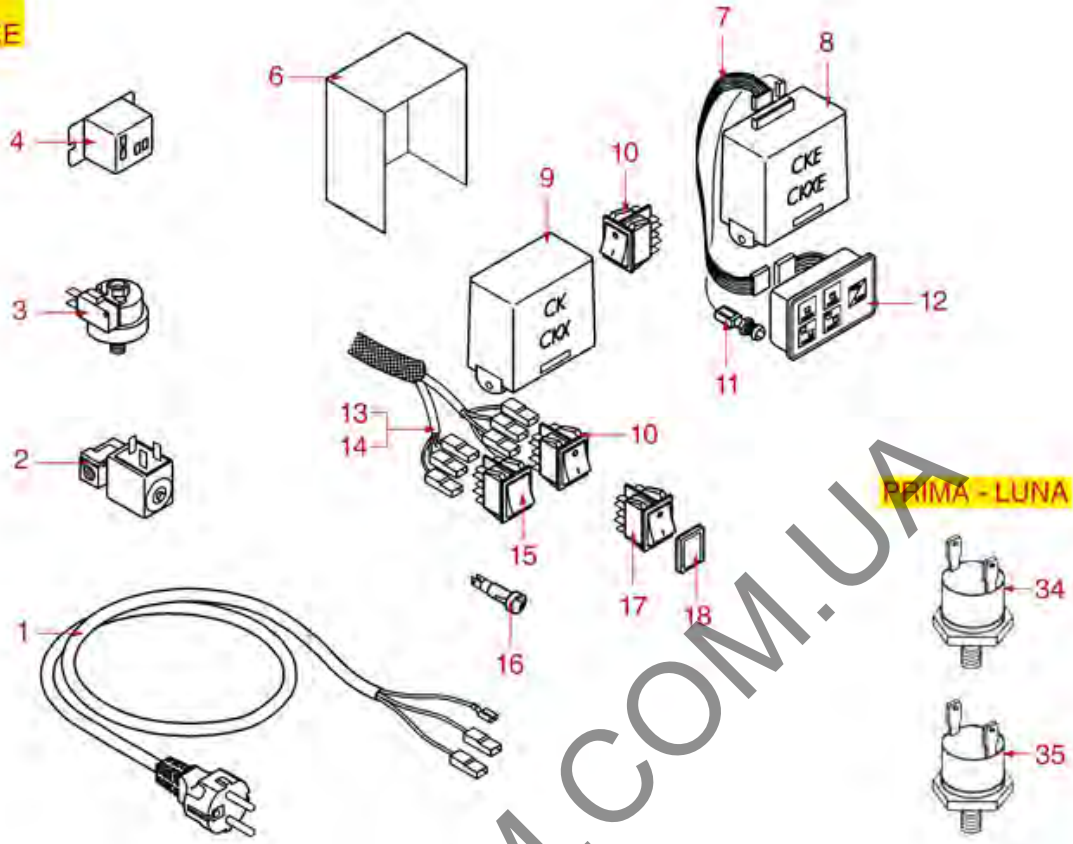

ELECTRICAL SYSTEM

CK-CKE
CKX-CKXE