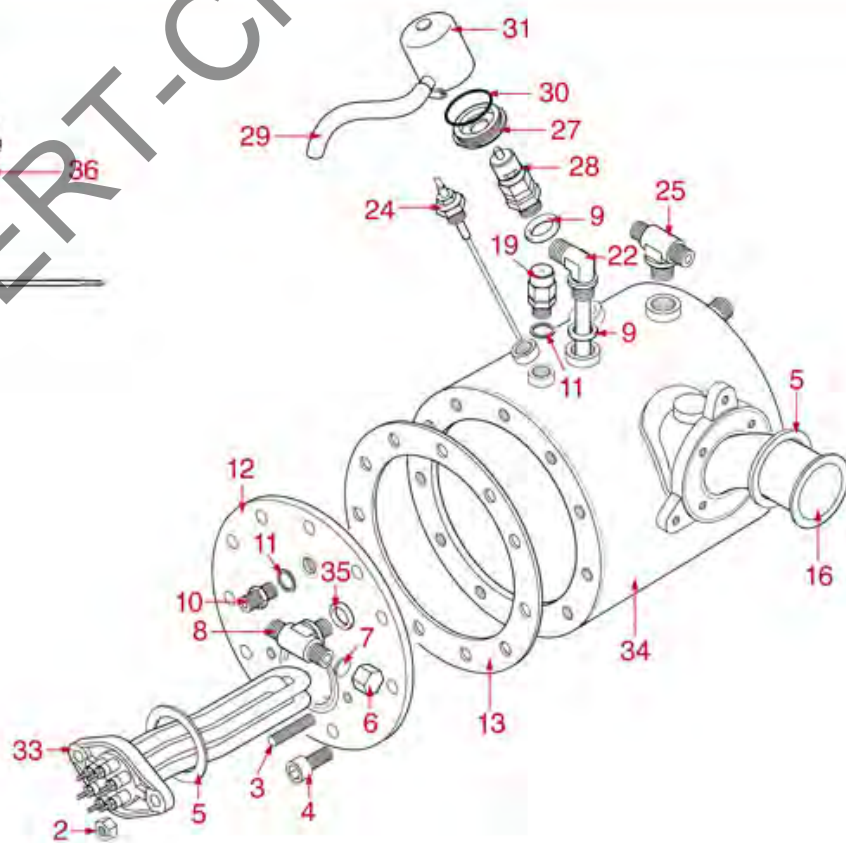

EXPERT-CM.COM.UA

BOILER WITH EXTRACTABLE EXCHANGER

ARGENTA
BRAVA
DENISE
DORA
LISA
PRATIC
RAPALLO
VANIA

ARGENTA
BRAVA
DENISE
DORA
LISA
PRATIC
RAPALLO
VANIA

ASTORIA CMA

Position	LF code no.	Description
1	1755067	HEATING ELEMENT 2600W 230/240V
1	1755068	HEATING ELEMENT 3700W 230/240V
1	1755070	HEATING ELEMENT 4000W 230/240V
1	1755071	HEATING ELEMENT 5000W 230/240V
1	1755073	HEATING ELEMENT 7000W 230/240V
1	1755604	HEATING ELEMENT 2000W 230/240V
1	1755605	HEATING ELEMENT 2600W 110V
1	1755606	HEATING ELEMENT 3700W 110V
3	1528055	S/STEEL STUD \varnothing 8x40 mm
4	1528056	S/STEEL SCREW T.C.E.I. M10x20
5	1186194	PTFE FLAT GASKET \varnothing 58x43x2 mm
5	1186606	FLAT CARBO GASKET \varnothing 57x43x3 mm
6	1439021	CAP \varnothing 1/4" F HEIGHT 16 mm NUT 17 mm
8	1349491	T-SHAPED FITTING \varnothing 1/4" M-1/4" M-1/4" M
9	1186186	ROUND COPPER GASKET \varnothing 23x17x3 mm
10	1349102	FITTING \varnothing 1/4" M-1/4" M
11	1186619	COPPER FLAT GASKET \varnothing 18x14x1.5 mm
13	1186561	BOILER GASKET \varnothing 190x137x3 mm
13	1186562	BOILER GASKET \varnothing 191x139x3 mm
15	1186620	COPPER FLAT GASKET \varnothing 22x17x1.5 mm
16	1048005	BENT EXTRACTABLE EXCHANGER \varnothing 42 mm
17	1349084	ELBOW FITTING \varnothing 3/8" M-3/8" M
18	1349103	FITTING \varnothing 3/8" M-3/8" M
19	1523538	BOILER EXHAUST VALVE \varnothing 1/4" M
20	3315106	HOSE END FITTING 3-WAYS \varnothing 10 mm
21	1439048	BOILER CAP \varnothing 1/4" M
22	1449202	INJECTOR PIPE
23	1449092	SUCTION PIPE \varnothing 3/8" M
24	1341750	LEVEL PROBE \varnothing 1/4" M-125 mm
24	1341751	LEVEL PROBE \varnothing 1/4" M-150 mm
25	1349086	T SHAPED BRASS FITTING \varnothing 3/8" -3/8" -1/4"
26	1439023	BOILER CAP \varnothing 3/8" M
27	1523002	PROTECTION FLANGE FOR BOILER VALVE
28	1515100	BOILER VALVE \varnothing 3/8" M 1.8bar CE-PED
28	1515120	BOILER VALVE \varnothing 3/8" M 1.9bar CE-PED
28	1523409	BOILER VALVE \varnothing 3/8" M
29	1449687	SILICONE HOSE \varnothing 8x10 SHORE 60 - 10 m
30	1186184	O-RING 03156 VITON
31	1523402	SAFETY VALVE PROTECTION FOR BOILER
32	1755072	HEATING ELEMENT 3700/4029W 230/240V
32	1755215	HEATING ELEMENT 3000/3266W 230/240V
32	1755245	HEATING ELEMENT 6000W 220V
32	1755615	HEATING ELEMENT 2600/2831W 230/240V
33	1755065	HEATING ELEMENT 2000/2177W 230/240V
33	1755601	HEATING ELEMENT 2000W 110V
33	1755602	HEATING ELEMENT 1700W 110V
35	1186769	ROUND COPPER GASKET \varnothing 18.7x13x2.5 mm
36	1444509	THREE-PHASE THERMOSTAT 169°C