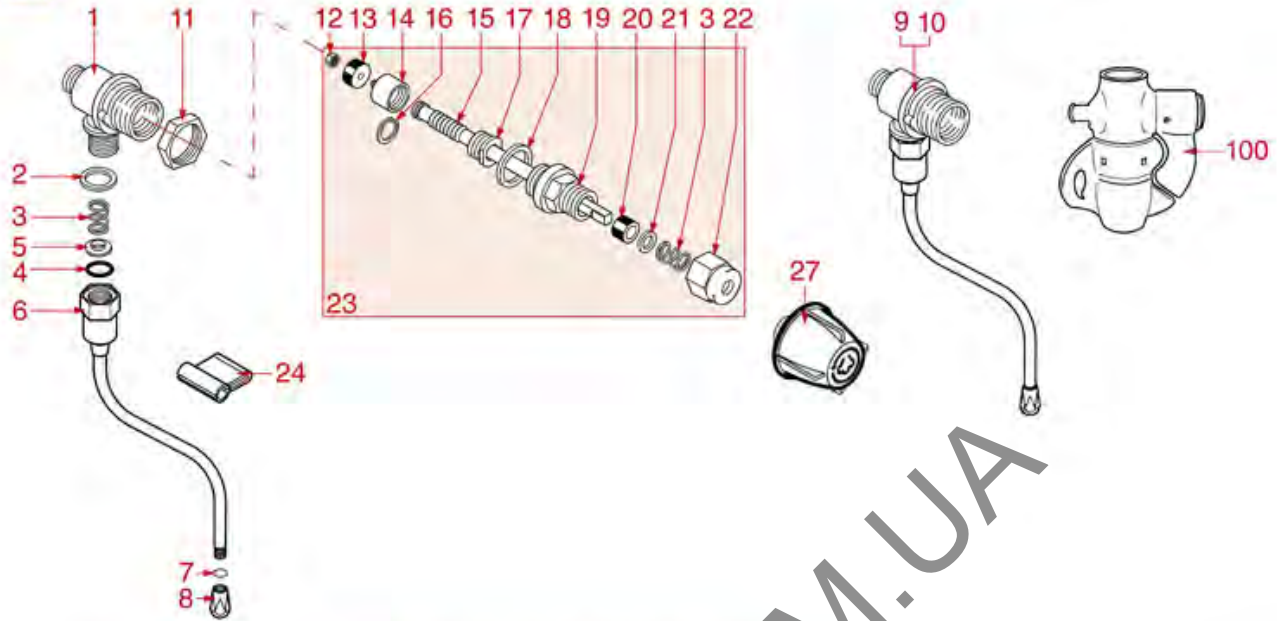

WATER/STEAM TAPS

BRAVA

AS1101

ASTORIA CMA

Position	LF code no.	Description
1	1348451	STEAM TAP BODY
2	1186201	GASKET FLAT PTFE $\varnothing$ 21x16.8x2 mm
2	1186394	ASBESTOS FREE FLAT GASKET $\varnothing$ 22x17x2 mm
3	1250372	SPRING $\varnothing$ 11,4x16 mm
4	1186318	O-RING 03043 EPDM
5	1186334	WASHER
6	1449100	CHROME HEXAGONAL NUT
7	1186550	ORM GASKET 0060-10 RED SILICONE
8	1449096	STEAM NOZZLE ST. STEEL M8
11	1348453	NUT M 26x1.5
12	1348025	HEXAGONAL NUT M3
13	1186316	EPDM FLAT GASKET $\varnothing$ 15x4x4 mm 60 SH
13	1186527	FLAT EPDM GASKET $\varnothing$ 15x4x4 mm 80 SH
14	1324056	TAP PISTON
16	1250223	RADIAL SEEGER RING $\varnothing$ 6 mm
17	1186377	GASKET HOLDER
18	1186333	COPPER FLAT GASKET $\varnothing$ 26x20x2 mm
18	1186340	ASBESTOS FREE FLAT GASKET $\varnothing$ 26x20x2 mm
19	1349458	TAP COUPLING
20	1186393	FLAT EPDM GASKET $\varnothing$ 12.5x8x9 mm
20	1786263	FLAT GASKET EPDM $\varnothing$ 12.5x8x9 mm
21	1186376	BRASS WASHER $\varnothing$ 12x8x1 mm FLAT
22	1348458	TAP NUT
23	1348077	WATER/STEAM TAP PIN ROD
24	1449172	BURN PREVENTING HANDGRIP FOR PIPE $\varnothing$ 8 m
27	1241202	KNOB FOR STEAM TAP
28	1449097	NOZZLE FOR WATER M10 /STAINL.STEEL
29	1241203	KNOB FOR WATER TAP
34	1186771	COPPER FLAT GASKET $\varnothing$ 8,5x5x1 mm
35	1349079	L- FITTING $\varnothing$ 1/4"M 1/8"M
36	1120355	2-WAY SOLENOID VALVE PARKER 230V 50/60Hz
36	1120466	2-WAY SOLENOID VALVE LUCIFER 115V 60Hz
37	1160566	STAINLESS STEEL WATER FILTER $\varnothing$ 8 mm
42	1349111	FITTING $\varnothing$ 1/8"M 1/4"M
47	1349083	MIXER FITTING
48	1349136	FITTING $\varnothing$ 1/8"M-1/4"E
49	1349491	T-SHAPED FITTING $\varnothing$ 1/4"M-1/4"M-1/4"M
100	1079030	KIT MILK FROTHER ASTORIA/CMA