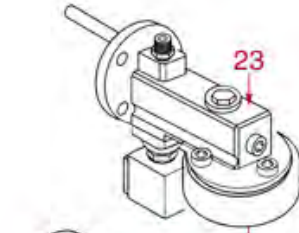

BREW GROUP STANDARD AND BUSHING

STANDARD

STANDARD ITALY

PASSANTE-BUSHING PASSANT-SCHLAUFE

ASTORIA CMA

Pos.	LF code no.	Description	Pos.	LF code no.	Description
1	1528501	COUNTERSUNK HEAD SCREWS WITH SHELL M5x12	58	1160529	FILTER 2-CUP 14 g ø 70x22 mm
2	1081006	SHOWER SCREEN ø 51.5 mm	59	1160050	1 CUP FILTER 6 gr ø 70x19,5 mm
2	1081007	SHOWER SCREEN ø 51.5 mm	60	1165310	FILTERHOLDER COMPLETE 1 CUP CMAASTORIA
3	1086501	SHOWER HOLDER DIFFUSER	61	1165311	FILTERHOLDER COMPLETE 2 CUPS CMAASTORIA
4	1186622	GASKET FILTER HOLDER ø 72x56x8 mm			
4	1186678	GASKET FILTER HOLDER ø 72x56x8.5 mm			
4	1486029	GASKET FILTERHOLDER ø 72x56x8.5 mm			
4	1486030	GASKET FILTERHOLDER ø 72x56x8 mm			
4	1786062	GASKET FILTER HOLDER ø 72x56x8 mm			
5	1002501	FILTER HOLDER COUPLING			
6	1186190	O-RING 04187 VITON			
6	1186461	O-RING 0158 mm SILICONE			
7	1184012	CYLINDER HEAD SCREW M5x10			
8	1186771	COPPER FLAT GASKET ø 8,5x5x1 mm			
10	1186414	O-RING 0119 EPDM			
11	1439003	CAP ø 18 mm FOR BREW GROUP			
12	1186619	COPPER FLAT GASKET ø 18x14x1.5 mm			
13	1349112	FITTING ø 1/4"M-3/8"M			
14	1324049	SUCTION PIPE M8			
15	1449024	SUCTION PIPE			
16	1186451	COFFEE GROUP GASKET ø 88x40x2 mm			
17	1186415	FLAT PTFE GASKET			
18	1186611	O-RING 02025 RED SILICONE			
18	1186612	O-RING 02025 VITON			
19	1120101	3-WAY SOLENOID VALVE PARKER 115V 50/60Hz			
19	1120102	3-WAY SOLENOID VALVE LUCIFER 115V 60Hz			
19	1120330	3-WAY SOLENOID VALVE LUCIFER 240V 50Hz			
19	1120335	3-WAY SOLENOID VALVE PARKER 230V 50/60Hz			
20	1450551	DRAIN PIPE ø 1/8"x92 mm			
21	1455034	CYLINDER HEAD SCREW M4x10			
22	1160566	STAINLESS STEEL WATER FILTER ø 8 mm			
24	1160501	WATER FILTER ø 14x10x12 mm			
25	1190003	RUBBER SHIM ø 70x57x1 mm EPDM			
28	1160339	BLIND FILTER ø 70x17 mm			
29	1160053	2 CUPS FILTER 14 gr ø 70x24,5 mm			
30	1160052	1 CUP FILTER 7 gr ø 70x24,5 mm			
31	1250002	S/STEEL FILTER LOCKING SPRING ø 1,20 mm			
31	1250101	FILTER LOCKING SPRING ø 1,00 mm INOX			
32	1165013	FILTER HOLDER ASSY CMA ASTORIA			
32	2106160	FILTER HOLDER F/COFFEE MACHINES ASTORIA			
33	1186774	BURN PREVENTING RING FOR HANDLE			
34	1241206	FILTER HOLDER HANDLE BLACK M12			
35	1241469	CAP FOR FILTER HOLDER HANDLE CHROME PL.			
36	1022003	CHROME-PLATED SPOUT EXTENSION ø 3/8"			
37	1022501	SPOUT 1 CUP ø 3/8"			
39	1022506	SPOUT DOUBLE ø 3/8"			
40	1160345	2 CUPS FILTER 18/21 gr ø 70x28 mm			
41	1165006	FILTER HOLDER FOR COFFEE MACHINES			
42	1241504	FILTER HOLDER HANDLE M12			
44	1186619	COPPER FLAT GASKET ø 18x14x1.5 mm			
45	1349018	FITTING ø 3/8"M-1/4"M			
46	1500004	NOZZLE M5x1 HOLE ø 0.8 mm			
48	1192208	EXCHANGER BREW GROUP COMPLETE			
49	3120034	CONNECTOR LARGE F-FITTING			
50	1241067	FILTER HOLDER HANDLE M12			
51	1192209	EXCHANGER BREW GROUP			
52	1439048	BOILER CAP ø 1/4"M			
53	1500004	NOZZLE M5x1 HOLE ø 0.8 mm			
54	1190051	PAPER SEAL ø 70x57x0.8 mm			
55	1120334	3-WAY MECHANICAL COMPONENT LUCIFER			
55	1120339	3-WAY MECHANICAL COMPONENT PARKER			
56	1120332	COIL LUCIFER/PARKER 220/240V 9W 50Hz			
56	1120336	COIL PARKER ZB09 9W 110/120V 50/60Hz			
56	3120032	COIL PARKER ZB09 9W 220/240V 50/60Hz			
57	1187002	COFFEE GROUP GASKET ø 88x40x2 mm			
57	1786058	COFFEE GROUP GASKET ø 88x40x2 mm			