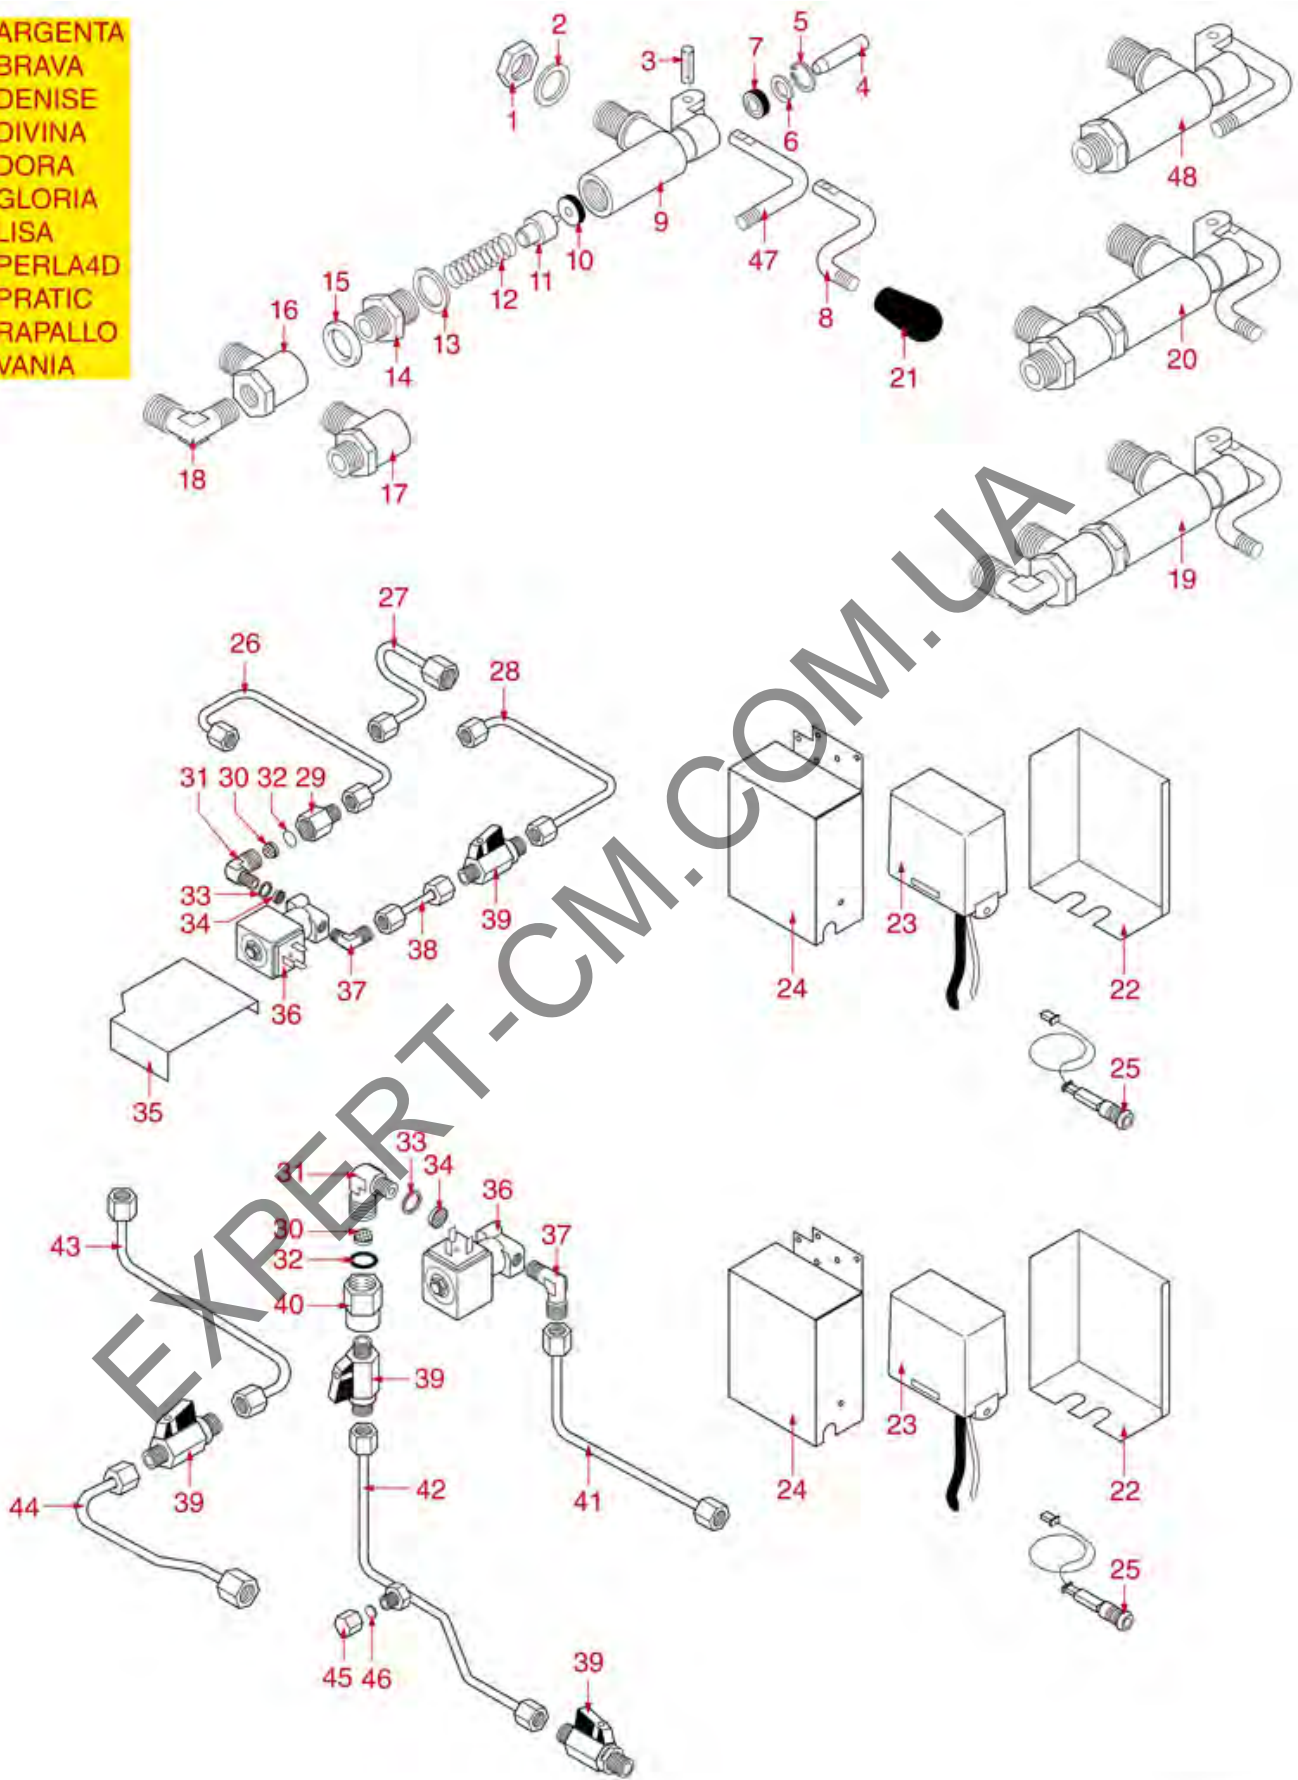

WATER INLET TAP

ARGENTA
BRAVA
DENISE
DIVINA
DORA
GLORIA
LISA
PERLA4D
PRATIC
RAPALLO
VANIA

ASTORIA CMA

Position	LF code no.	Description
1	1349042	BRASS NUT $\varnothing$ 3/8"
2	1186446	BRASS WASHER $\varnothing$ 28x17x2 mm FLAT
3	1250217	CLASP $\varnothing$ 5x20 mm
4	1324076	TAP PIN $\varnothing$ 8x35.6 mm
5	1250218	CIRCLIP J-14
6	1528095	BRASS WASHER FLAT $\varnothing$ 15.4x9x1 mm
7	1186491	LIP SEAL $\varnothing$ 14x7x5 mm
8	1225402	TAP LEVER
10	1186316	EPDM FLAT GASKET $\varnothing$ 15x4x4 mm 60 SH
10	1186527	FLAT EPDM GASKET $\varnothing$ 15x4x4 mm 80 SH
11	1348456	WATER INLET TAP PISTON
12	1250546	SPRING $\varnothing$ 14x44 mm
13	1186333	COPPER FLAT GASKET $\varnothing$ 26x20x2 mm
15	1186186	ROUND COPPER GASKET $\varnothing$ 23x17x3 mm
16	1349019	"T"-COUPLING 3/8" F 3/8" M FOR INJECTOR
19	1348459	INLET TAP
20	1348457	WATER INLET TAP
21	1241401	KNOB M8x1,25
23	1341311	LEVEL REGULATOR RL/1E/2C/F 230/240V
23	1341603	LEVEL REGULATOR RL/1E/2C/F 115V
25	1341314	INDICATOR LIGHT RED A LED
30	1160400	WATER FILTER $\varnothing$ 11 mm
31	1349080	ELBOW FITTING $\varnothing$ 3/8" M-1/8" M
32	1186422	O-RING 0108 EPDM
33	1186771	COPPER FLAT GASKET $\varnothing$ 8,5x5x1 mm
34	1160566	STAINLESS STEEL WATER FILTER $\varnothing$ 8 mm
36	1120355	2-WAY SOLENOID VALVE PARKER 230V 50/60Hz
36	1120466	2-WAY SOLENOID VALVE LUCIFER 115V 60Hz
37	1349079	L- FITTING $\varnothing$ 1/4" M 1/8" M
39	5048593	SPHERE VALVE $\varnothing$ 1/4" mm
45	1439021	CAP $\varnothing$ 1/4" F HEIGHT 16 mm NUT 17 mm
47	1225401	TAP LEVER
48	1348401	WATER INLET TAP

EXPERT-CM.COM.UA