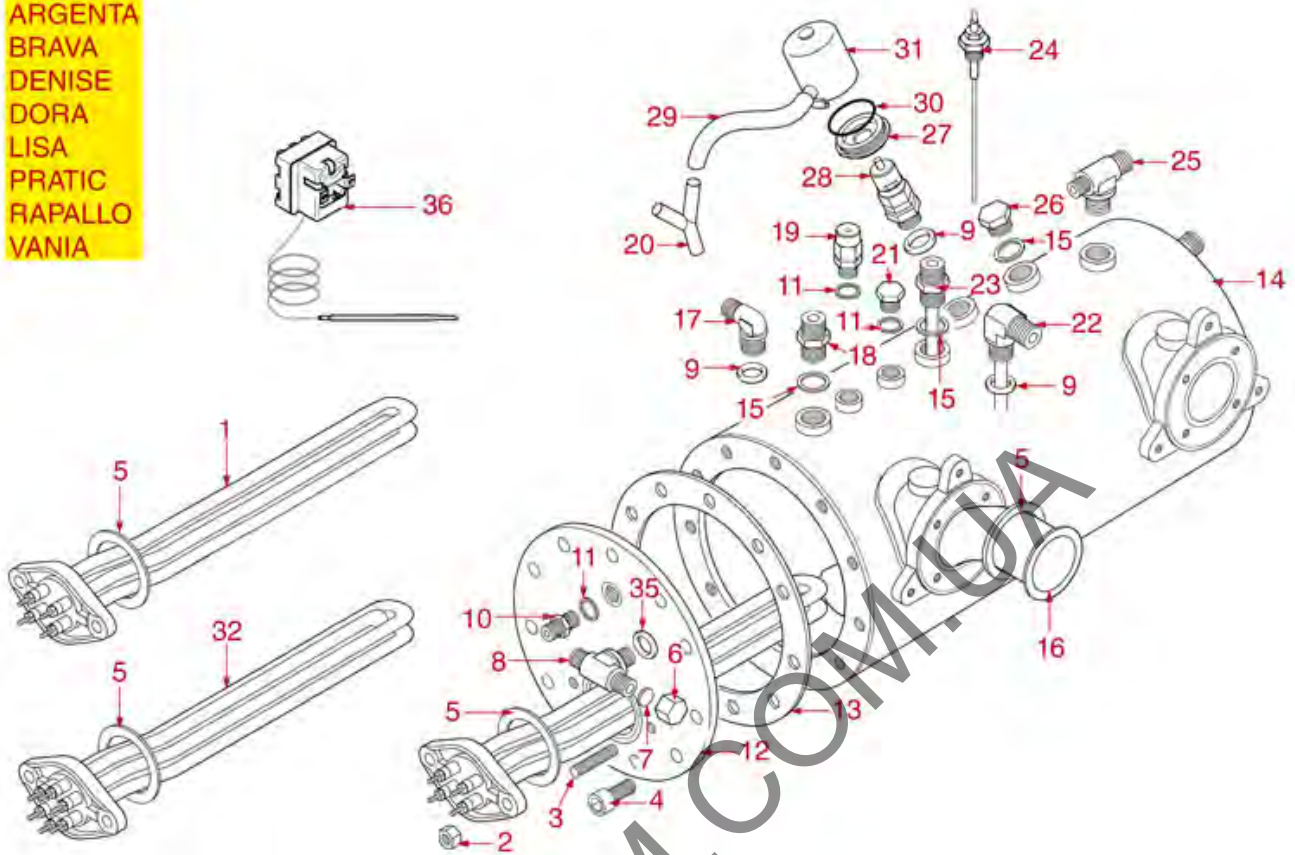

BOILER WITH EXTRACTABLE EXCHANGER

ARGENTA
BRAVA
DENISE
DORA
LISA
PRATIC
RAPALLO
VANIA

ARGENTA
BRAVA
DENISE
DORA
LISA
PRATIC
RAPALLO
VANIA