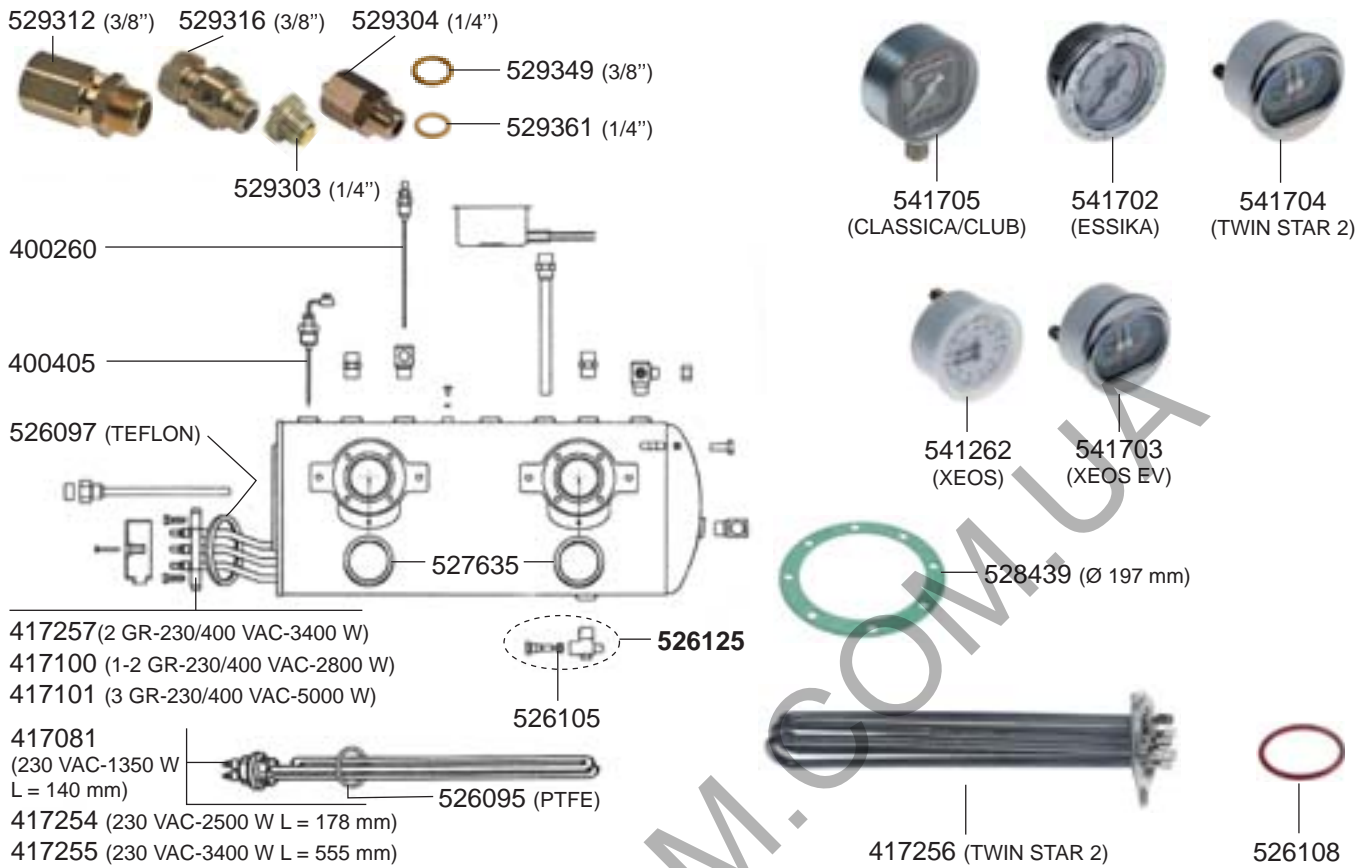

CONTI - ESPRESSO MACHINES

1
ESPRESSO MACHINES

BOILER/MANOMETERS VARIOUS