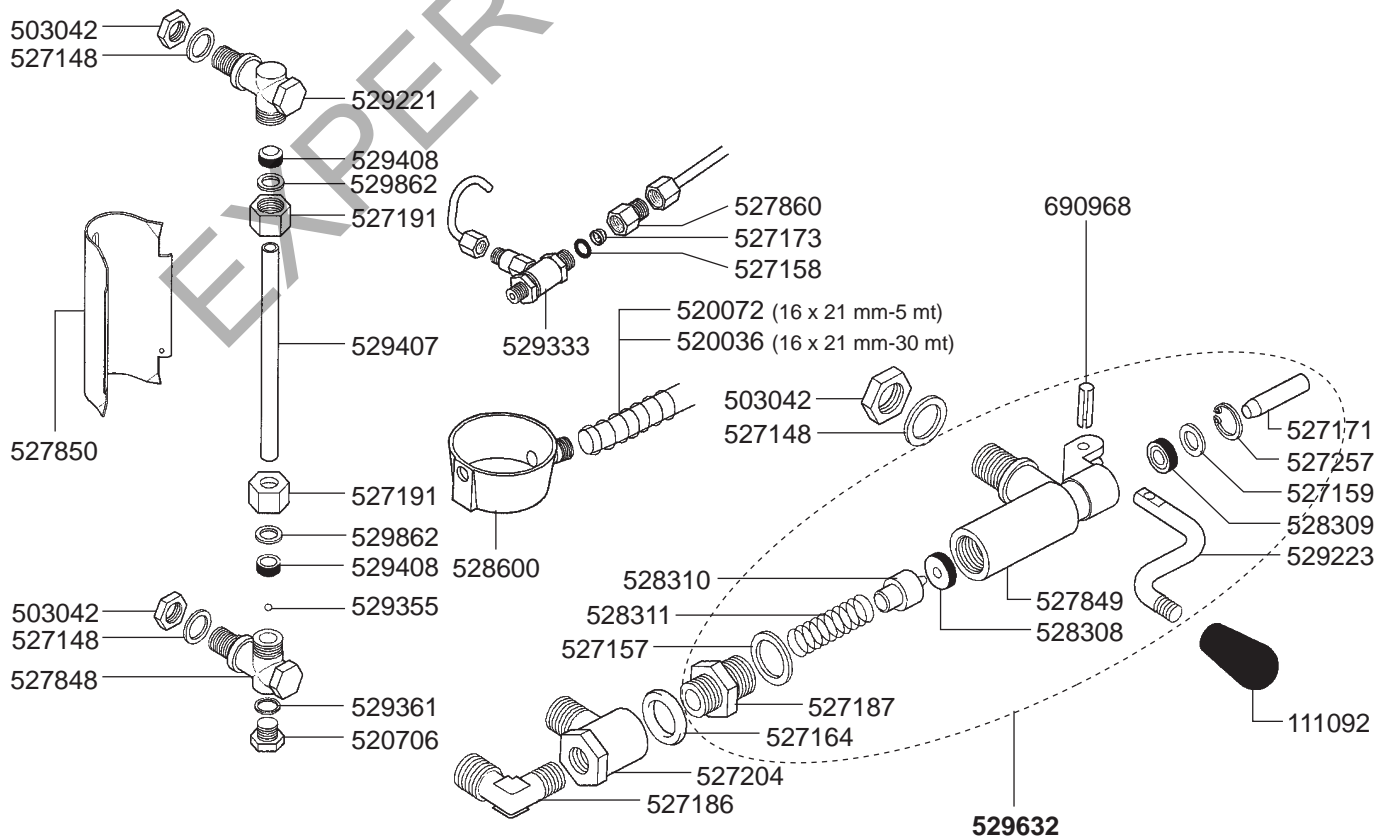

LEVEL INDICATOR INDICATOR/VALVES/DRIP TRAY