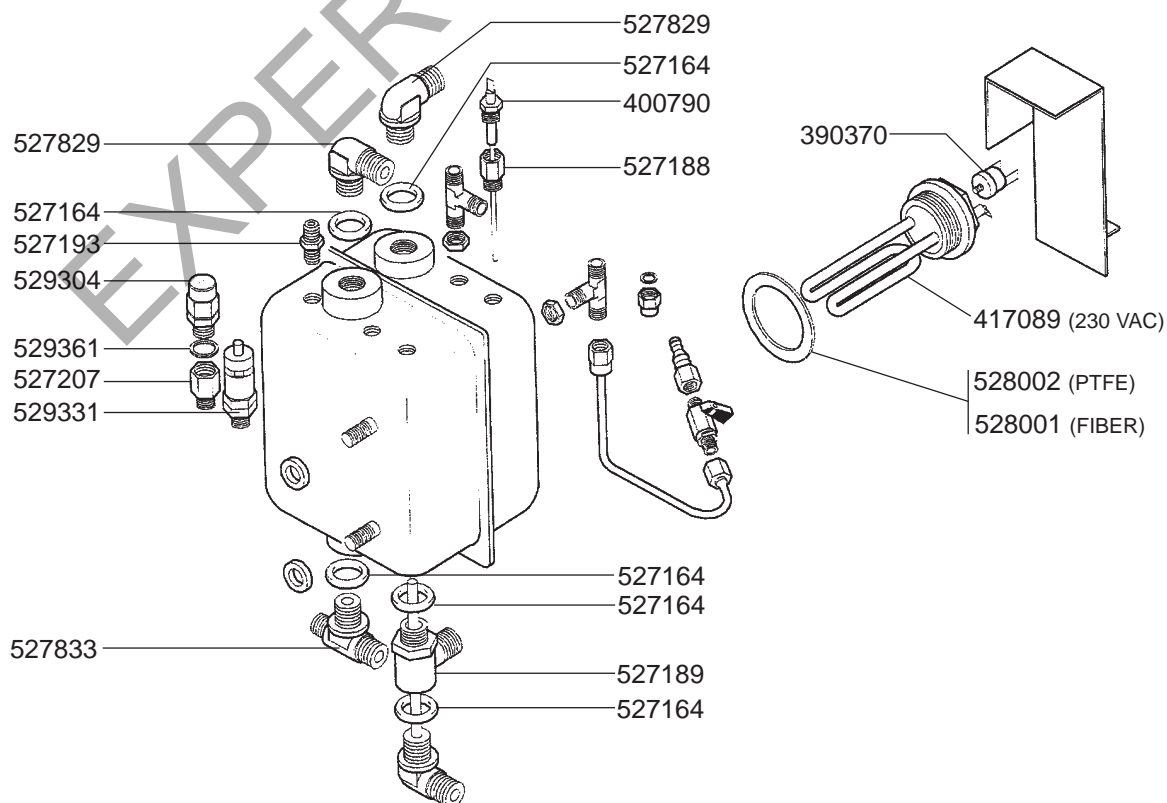

BOILER COMPACT VARIOUS