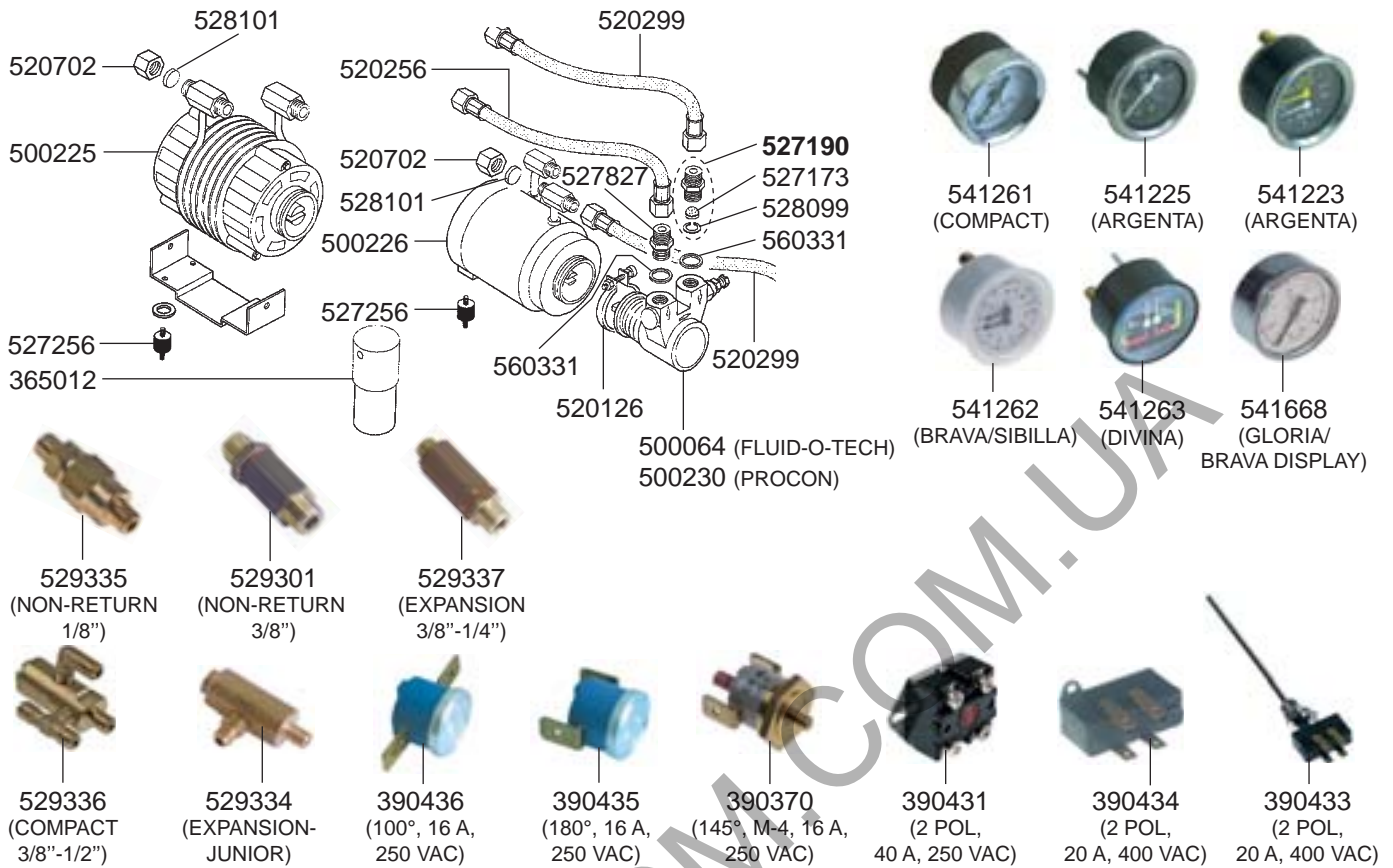

ASTORIA - ESPRESSO MACHINES

1
ESPRESSO MACHINES

MOTORS/VALVES/MANOMETERS/THERMOSTATS