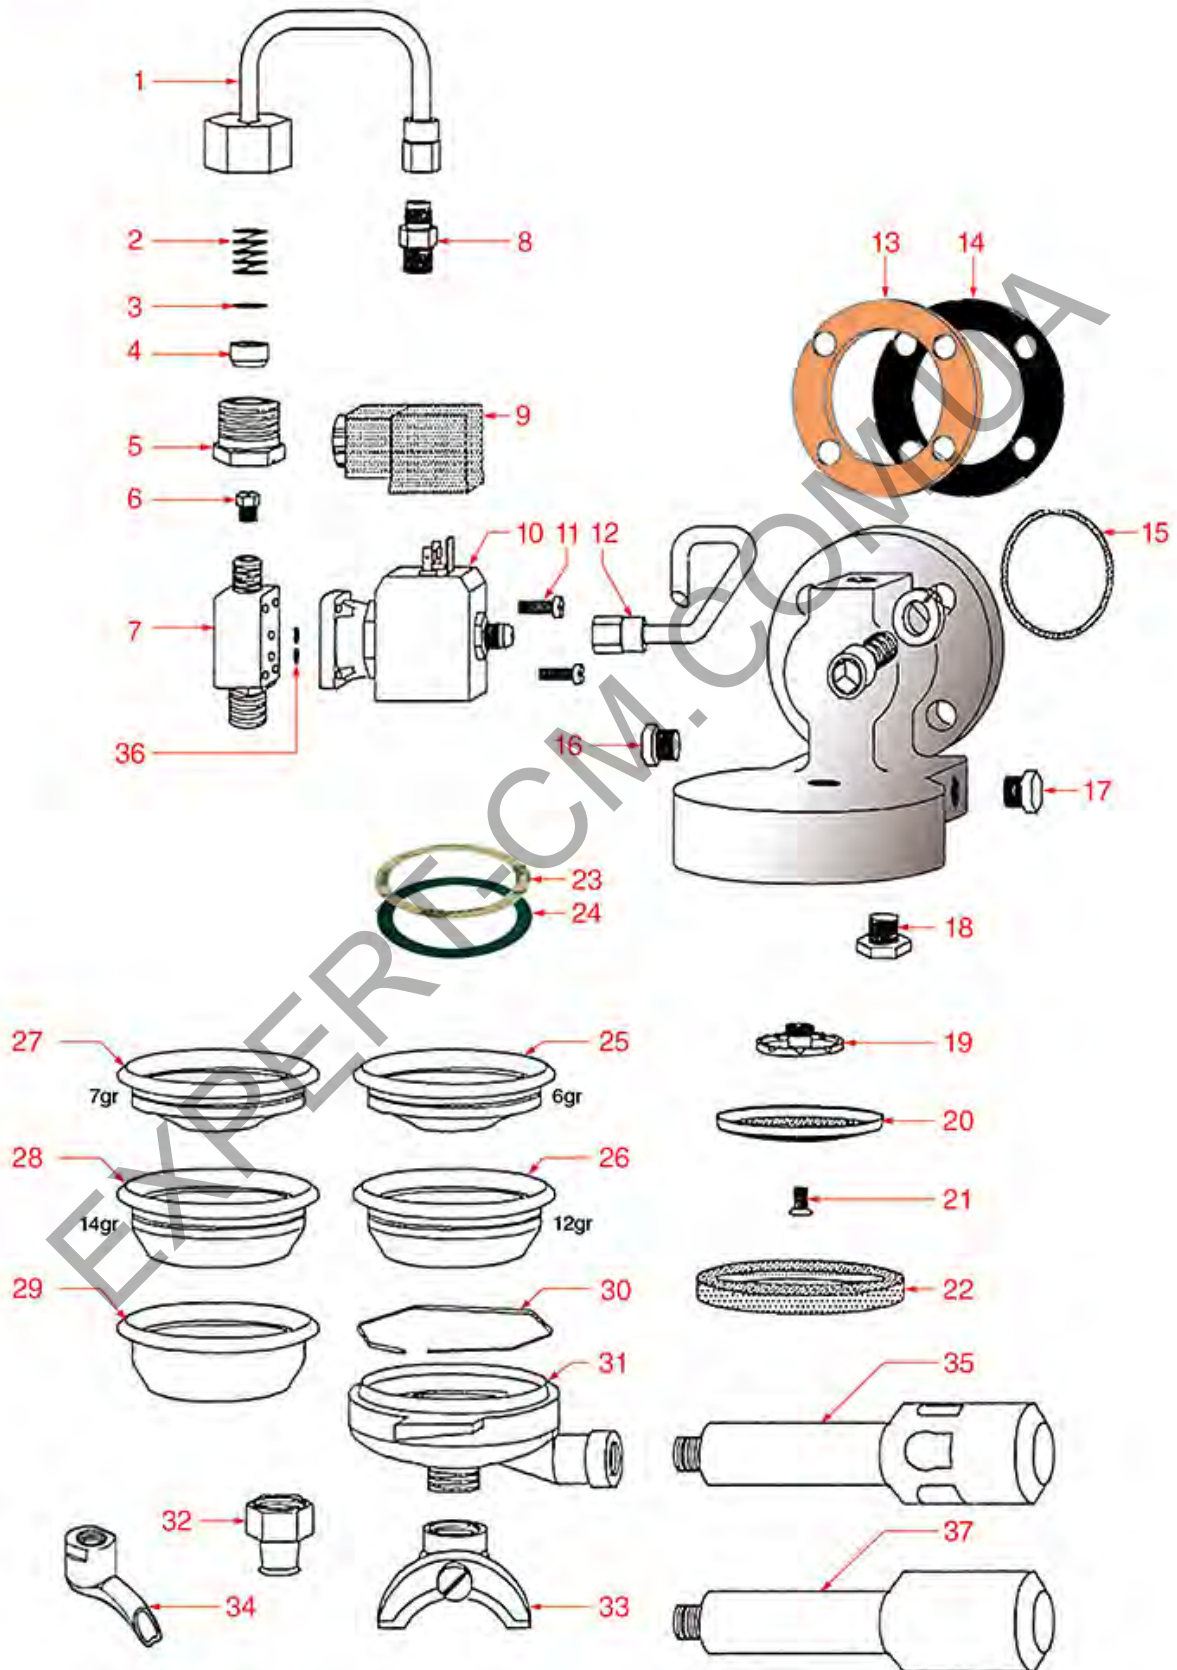

# BRUGNETTI-AURORA

Position	LF code no.	Description
3	1160516	WATER FILTER ø 11 mm
4	1160515	FILTER HOLDER BUSHING
6	1501541	NOZZLE M6x1 HOLE ø 0,8 mm
9	3120034	CONNECTOR LARGE F-FITTING
10	1120101	3-WAY SOLENOID VALVE PARKER 115V 50/60Hz
10	1120102	3-WAY SOLENOID VALVE LUCIFER 115V 60Hz
10	1120330	3-WAY SOLENOID VALVE LUCIFER 240V 50Hz
10	1120335	3-WAY SOLENOID VALVE PARKER 230V 50/60Hz
11	1455034	CYLINDER HEAD SCREW M4x10
13	1186015	COFFEE GROUP GASKET ø 78x42x2 mm
14	1186098	COFFEE GROUP GASKET ø 78x43x2 mm
15	1186466	O-RING 03181 EPDM
19	1501014	BREW GROUP SPRAY NOZZLE ø 30 mm M9.6x1
20	1081026	SHOWER ø 56.5 mm
22	1186711	FILTER HOLDER GASKET ø 72x56x9 mm
23	1190011	PAPER SEAL ø 72x58x0.8 mm
24	1190003	RUBBER SHIM ø 70x57x1 mm EPDM
25	1160251	1 CUP FILTER 6 g ø 70x20.5 mm
26	1160252	FILTER 2-CUP 12 g ø 70x21 mm
27	1160335	1 CUP FILTER 7 g ø 70x24,5 mm
28	1160337	FILTER 2-CUP 14 g ø 70x24,5 mm
29	1160339	BLIND FILTER ø 70x17 mm
30	1250101	FILTER LOCKING SPRING ø 1,00 mm INOX
31	1165022	FILTER HOLDER FOR COFFEE MACHINES
32	1022503	SPOUT 1 CUP STRAIGHT ø 3/8"
33	1022502	DOUBLE SPOUT ø 3/8"
34	1022501	SPOUT 1 CUP ø 3/8"
35	1241067	FILTER HOLDER HANDLE M12
36	1186611	O-RING 02025 RED SILICONE
36	1186612	O-RING 02025 VITON
37	1241501	FILTER HOLDER HANDLE M12
37	1241504	FILTER HOLDER HANDLE M12