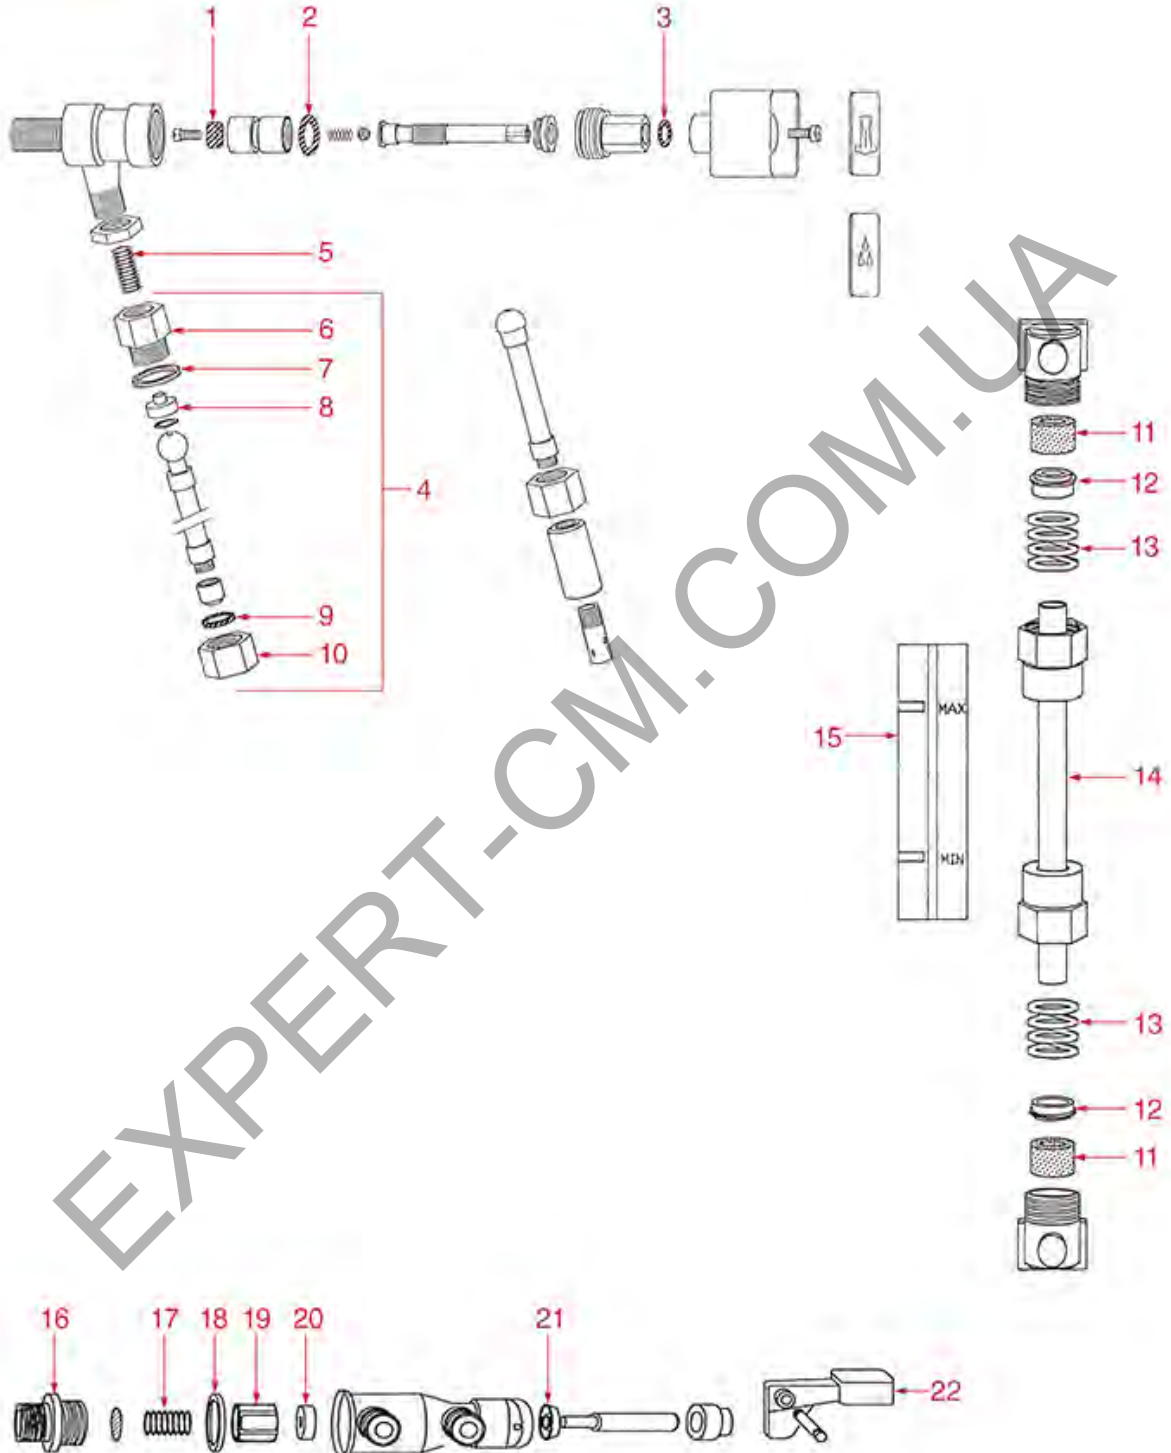

TAPS AND LEVEL OLD TYPE

OLD TYPE

BRUGNETTI-AURORA

Position	LF code no.	Description
1	1186316	EPDM FLAT GASKET $\varnothing$ 15x4x4 mm 60 SH
1	1186527	FLAT EPDM GASKET $\varnothing$ 15x4x4 mm 80 SH
2	3243086	O-RING 0117 EPDM
3	1186236	O-RING 03043 VITON
4	1449326	STAINLESS STEEL STEAM PIPE COMPL. $\varnothing$ 10 m
7	1186044	COPPER FLAT GASKET $\varnothing$ 24x20x1 mm
9	1186318	O-RING 03043 EPDM
11	1186227	FLAT EPDM GASKET $\varnothing$ 21x11.5x5 mm
12	1186090	LEVEL GLASS GASKET HOLDER
14	1520501	LEVEL GLASS $\varnothing$ 12x175 mm
18	1186314	PTFE FLAT GASKET $\varnothing$ 22x17x2 mm
20	1186316	EPDM FLAT GASKET $\varnothing$ 15x4x4 mm 60 SH
20	1186527	FLAT EPDM GASKET $\varnothing$ 15x4x4 mm 80 SH
21	1186091	LIP SEAL $\varnothing$ 15x8x4 mm

EXPERT-CM.COM.UA