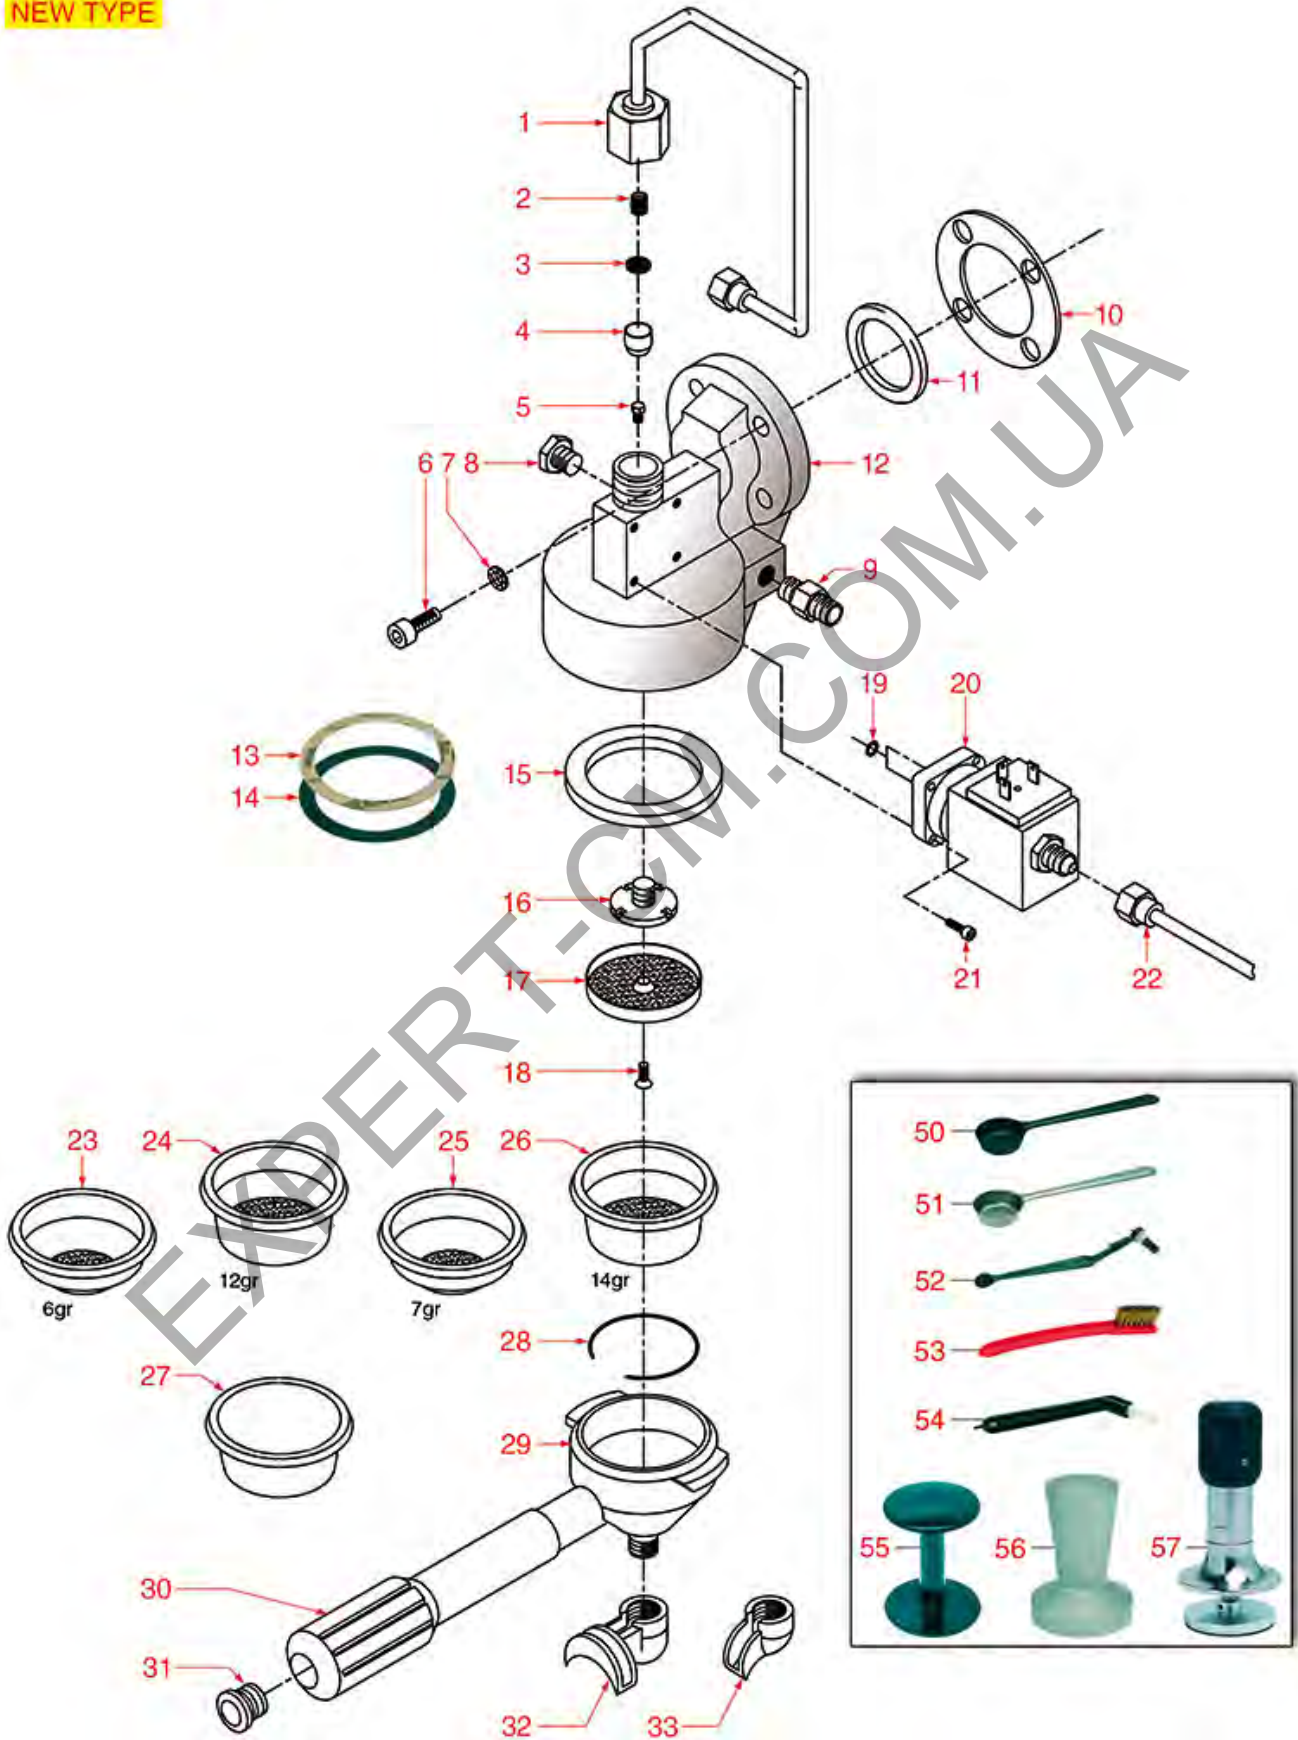

BREW GROUP NEW TYPE

NEW TYPE

AU0201

BRUGNETTI-AURORA

Position	LF code no.	Description
3	1160516	WATER FILTER $\varnothing$ 11 mm
4	1160515	FILTER HOLDER BUSHING
5	1501541	NOZZLE M6x1 HOLE $\varnothing$ 0,8 mm
10	1186015	COFFEE GROUP GASKET $\varnothing$ 78x42x2 mm
10	1186098	COFFEE GROUP GASKET $\varnothing$ 78x43x2 mm
11	1186466	O-RING 03181 EPDM
13	1190011	PAPER SEAL $\varnothing$ 72x58x0.8 mm
14	1190003	RUBBER SHIM $\varnothing$ 70x57x1 mm EPDM
15	1186711	FILTER HOLDER GASKET $\varnothing$ 72x56x9 mm
16	1501014	BREW GROUP SPRAY NOZZLE $\varnothing$ 30 mm M9.6x1
17	1081026	SHOWER $\varnothing$ 56.5 mm
19	1186611	O-RING 02025 RED SILICONE
19	1186612	O-RING 02025 VITON
20	1120101	3-WAY SOLENOID VALVE PARKER 115V 50/60Hz
20	1120102	3-WAY SOLENOID VALVE LUCIFER 115V 60Hz
20	1120330	3-WAY SOLENOID VALVE LUCIFER 240V 50Hz
20	1120335	3-WAY SOLENOID VALVE PARKER 230V 50/60Hz
23	1160251	1 CUP FILTER 6 g $\varnothing$ 70x20.5 mm
24	1160252	FILTER 2-CUP 12 g $\varnothing$ 70x21 mm
25	1160335	1 CUP FILTER 7 g $\varnothing$ 70x24,5 mm
26	1160337	FILTER 2-CUP 14 g $\varnothing$ 70x24,5 mm
27	1160339	BLIND FILTER $\varnothing$ 70x17 mm
28	1250101	FILTER LOCKING SPRING $\varnothing$ 1,00 mm INOX
29	1165088	FILTER HOLDER FOR COFFEE MACHINES
30	1241169	FILTER HOLDER HANDLE M12
31	5051776	CAP CHROME PL. FOR FILTER HOLDER HANDLE
32	1022502	DOUBLE SPOUT $\varnothing$ 3/8"
33	1022501	SPOUT 1 CUP $\varnothing$ 3/8"
50	1069001	PLASTIC MEASURING SPOON 20 ml
51	1069002	STAINLESS STEEL MEASURING SPOON 20 ml
52	1384003	SHOWER CLEANING BRUSH BLACK
53	1384002	BRUSH FOR MAINTENANCE
54	1384001	SHOWER CLEANING BRUSH
55	1385002	NYLON COFFEE TAMPER $\varnothing$ 50/57 mm
56	1385053	ANODIZED ALUMINIUM TAMPER $\varnothing$ 58 mm
57	1385600	DYNAMOMETRIC MANUAL COFFEE TAMPER $\varnothing$ 57mm