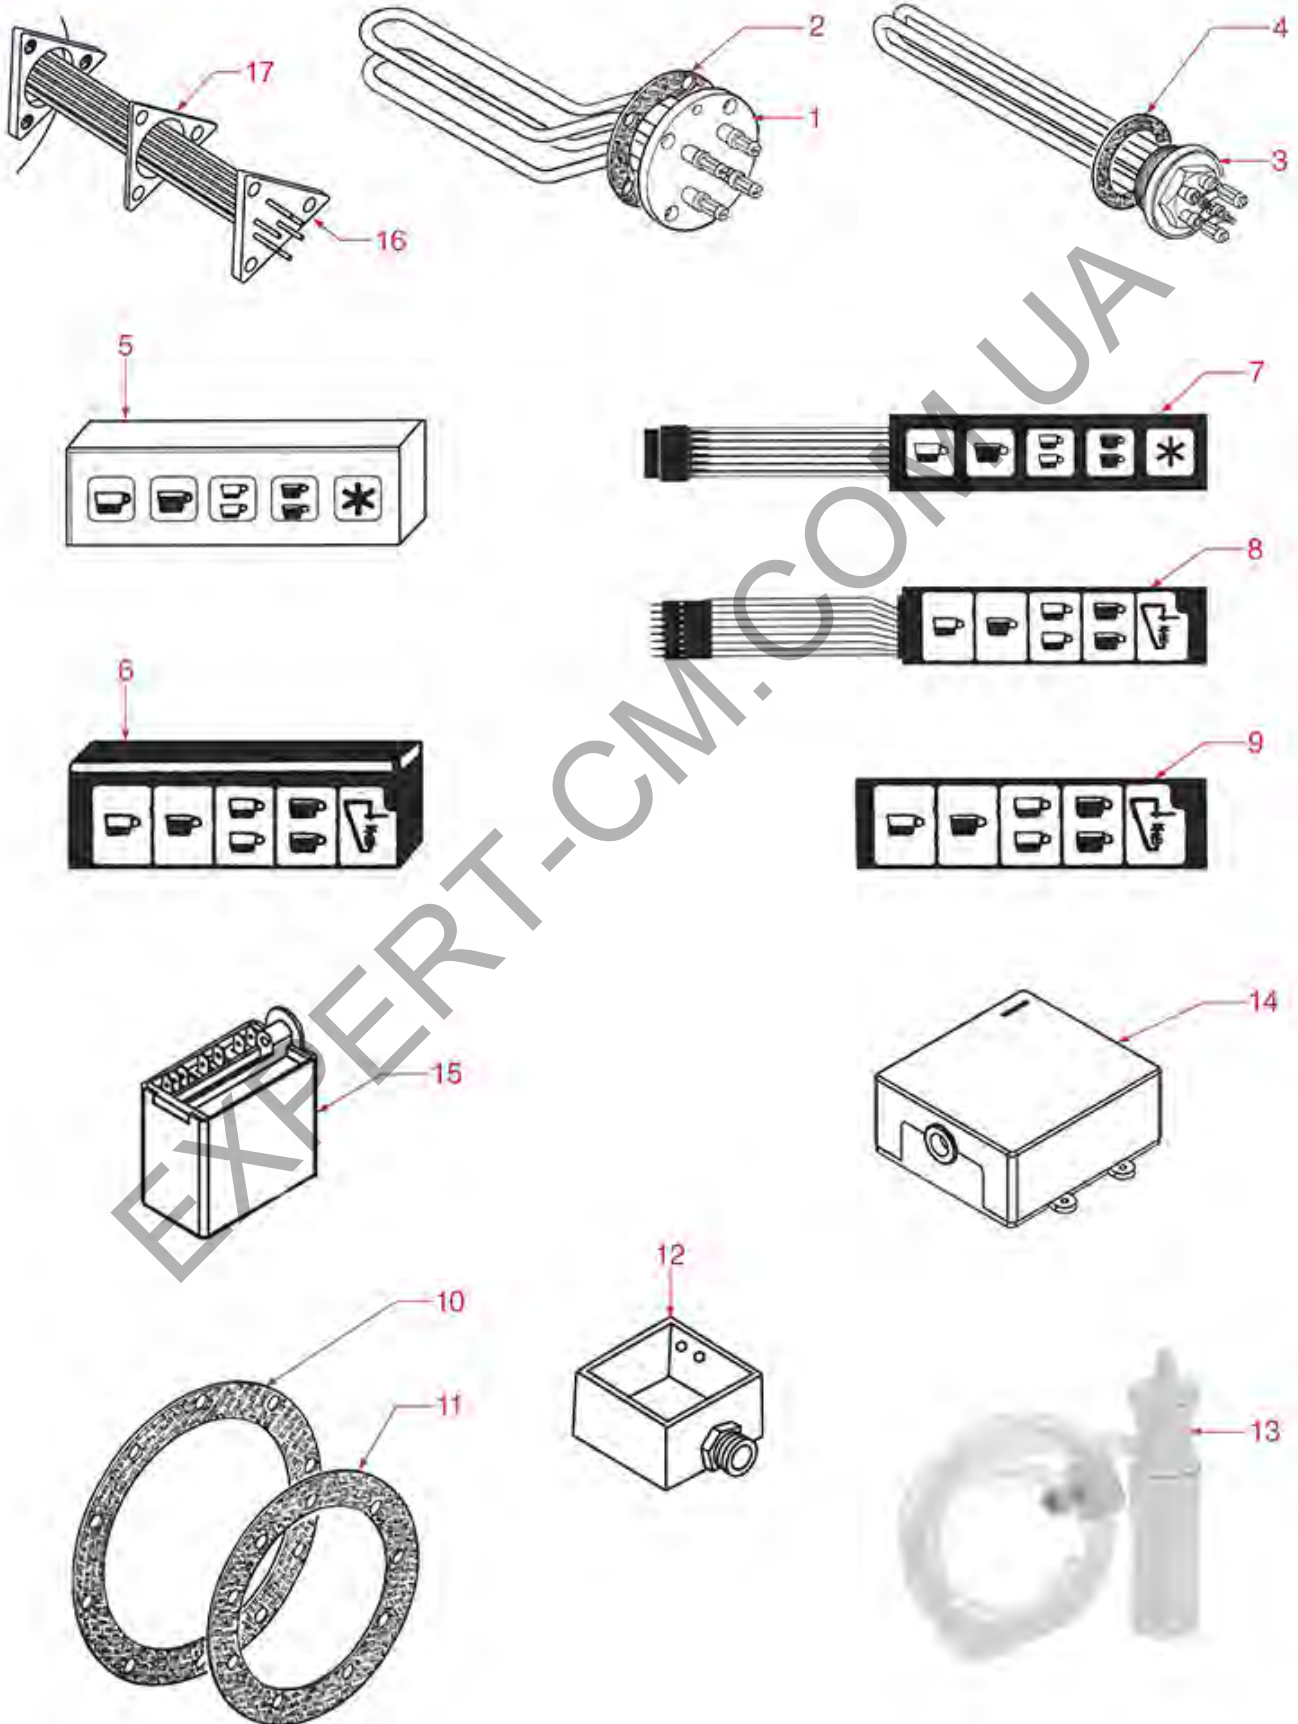

MISCELLANEOUS

OLD TYPE

Positions without LF code no.: upon request

BRUGNETTI-AURORA

Position	LF code no.	Description
1	1755622	HEATING ELEMENT 2000W 220V
2	3186006	ASBESTOS FREE FLAT GASKET $\varnothing$ 95x56x3 mm
3	1755026	HEATING ELEMENT 2000W 230V
3	1755134	HEATING ELEMENT 2400W 230V
4	1186623	PTFE FLAT GASKET $\varnothing$ 53x43x3 mm
4	1186633	FLAT CARBO GASKET $\varnothing$ 53x42x3 mm
4	3186010	ASBESTOS FREE FLAT GASKET $\varnothing$ 54x42x2 mm
7	1319545	PUSH-BUTTON PANEL MEMBRANE 5 BUTTONS
10	1186276	BOILER GASKET $\varnothing$ 210x150x3 mm
12	1527030	DRAIN TANK
13	1079002	MILK FROTHER STANDARD NYLON
14	5048271	DOSING CONTROL BOX 2 GROUPS 230V
15	5033337	DOSING CONTROL BOX 2 GROUPS 230V
16	5032257	HEATING ELEMENT 3000W 230/400V
17	1186634	TRIANGULAR GASKET FOR HEATING ELEMENT

EXPERT-CM.COM.UA