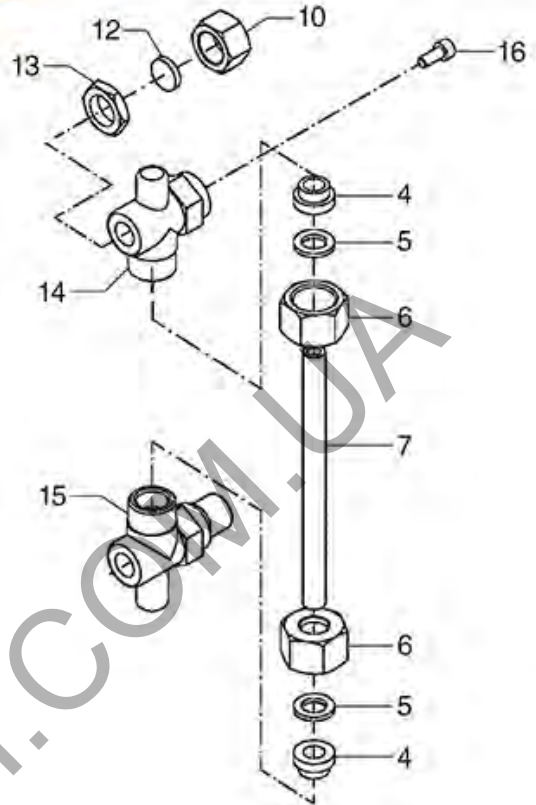

B2013

B2009