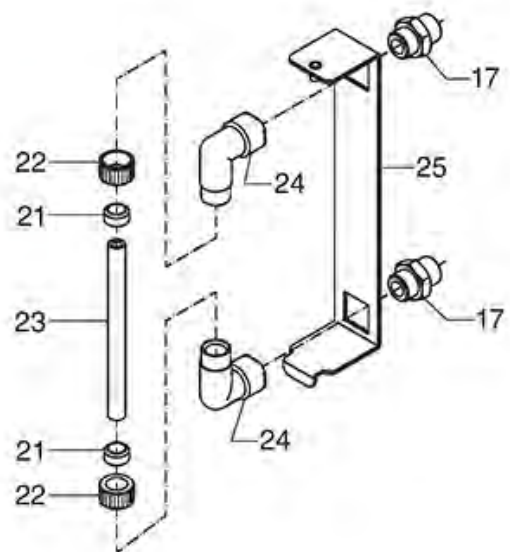

EXPERT-CM.COM.UA

TAPS GALATEA

GALATEA

BEZZERA

Position	LF code no.	Description
2	1186101	SCREW FOR GASKET HOLDER
4	1186102	FLAT EPDM GASKET \varnothing 19x3.5x4 mm
5	5048170	GASKET HOLDER PLUS
6	1186709	O-RING 0115 VITON
11	1348326	SPRING RING RADIAL \varnothing 7 mm
14	1250545	SPRING \varnothing 14x10 mm
15	1186304	O-RING 0112 EPDM
16	1186331	BUSHING
17	1186332	CONICAL PTFE SEAL \varnothing 16.5x6x5.5 mm
19	1241196	HANDLE TAP WATER/STEAM
27	1449056	STEAM NOZZLE
36	1186108	BLIND GASKET \varnothing 12x5 mm EPDM
42	3120032	COIL PARKER ZB09 9W 220/240V 50/60Hz
43	1120460	2-WAY SOLENOID VALVE LUCIFER 240V 50Hz
43	1120466	2-WAY SOLENOID VALVE LUCIFER 115V 60Hz
47	1160501	WATER FILTER \varnothing 14x10x12 mm
52	1186333	COPPER FLAT GASKET \varnothing 26x20x2 mm
58	1324102	INLET TAP PIN
59	1250446	INLET TAP SPRING \varnothing 9x35 mm
61	1186109	CONICAL PTFE SEAL \varnothing 12x5x6 mm
63	1186111	FLAT EPDM GASKET \varnothing 14x4x4 mm

EXPERT-CM.COM.UA

LEVELS

B2000-B2000AL-B2006-B2006AL-GALATEA

B2009

B6000-ELLISSE NEW

B2013

BEZZERA

Position	LF code no.	Description
4	1186211	FLAT EPDM GASKET
6	1528148	GLASS FIXING NUT \varnothing 1/2" F HOLE 13 mm
7	1201063	LEVEL GLASS \varnothing 10x135 mm
21	1401002	FLAT GASKET EPDM \varnothing 14.5x10x7 mm
22	1528149	GLASS FIXING NUT \varnothing 3/8" F HOLE 11 mm
23	1201061	LEVEL GLASS \varnothing 10x120 mm SILK-SCREEN PRIN