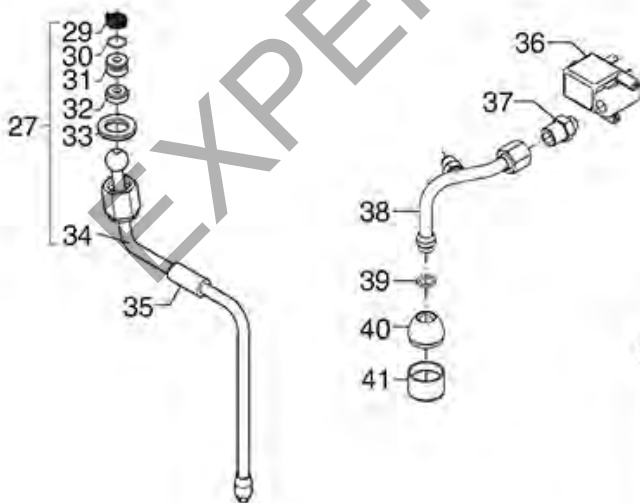

TAPS ELLISSE NEW

ELLISSE NEW

BEZZERA

Position	LF code no.	Description
6	5048263	WATER/STEAM TAP NUT
7	1348326	SPRING RING RADIAL $\varnothing$ 7 mm
9	1186105	COPPER FLAT GASKET $\varnothing$ 28x24x1 mm
12	1186709	O-RING 0115 VITON
13	5048170	GASKET HOLDER PLUS
14	1186102	FLAT EPDM GASKET $\varnothing$ 19x3.5x4 mm
16	1186101	SCREW FOR GASKET HOLDER
22	1548044	TAP WATER/STEAM PLUS
27	1449370	STEAM PIPE COMPLETE
29	1250545	SPRING $\varnothing$ 14x10 mm
30	1186304	O-RING 0112 EPDM
31	1186331	BUSHING
32	1186332	CONICAL PTFE SEAL $\varnothing$ 16.5x6x5.5 mm
35	1186180	BURN PREVENTING RUBBERPIECE $\varnothing$ 10 mm
39	1186707	O-RING 0108 VITON
44	1186730	O-RING 0114 VITON
45	1250358	SPRING $\varnothing$ 8x33 mm EXPANSION VALVE
47	1186154	BLIND GASKET 8x4
49	1186612	O-RING 02025 VITON
51	5049014	SPRING $\varnothing$ 7.5x22 mm
55	1160501	WATER FILTER $\varnothing$ 14x10x12 mm

EXPERT-CM.COM.UA