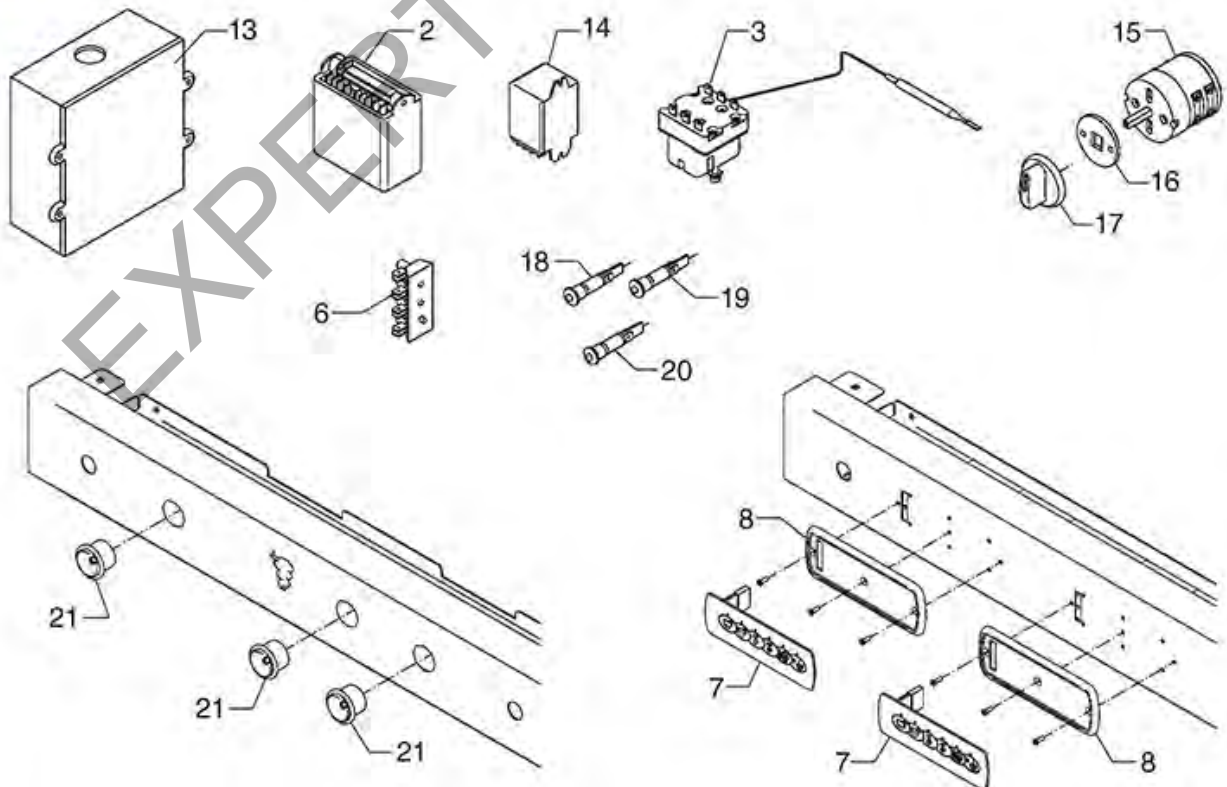

EXPERT-CM.COM.UA

ELECTRICAL PARTS B2009-B2013

B2009

B2013

BEZZERA

Position	LF code no.	Description
2	1341018	LEVEL REGULATOR RL30/4ESS/F 230V
3	3444142	THREE-PHASE THERMOSTAT 150°C
7	1319818	PUSH-BUTTON PANEL MEMBRANE 6 BUTTONS
9	3319949	BIPOLAR SWITCH ORANGE 16A 250V
10	1221006	INDICATOR LIGHT GREEN 250V
11	3221137	INDICATOR LIGHT ORANGE 250V
12	3319928	BIPOLAR SWITCH GREEN 16A 250V
21	1319645	BIPOLAR SWITCH COMPLETE 16A 250V