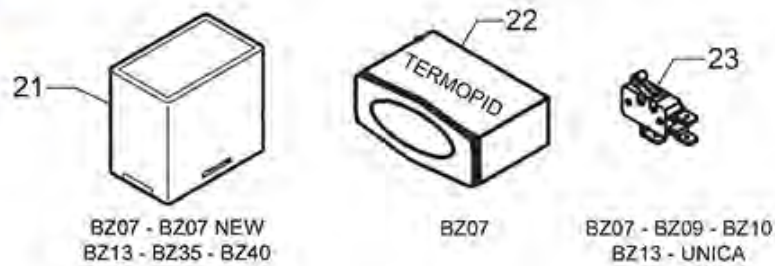

EXPERT-CM.COM.UA

ELECTRICAL PARTS B6000-GALATEA-BZ

B6000

GALATEA

BZ

BEZZERA

Position	LF code no.	Description
1	1054060	DOSER CONTROL BOX 1-2-3 GROUPS 230V
2	1341018	LEVEL REGULATOR RL30/4ESS/F 230V
3	3444142	THREE-PHASE THERMOSTAT 150°C
4	3247034	TERMINAL BLOCK 12-POLES PITCH 5.08
8	3221588	INDICATOR LIGHT GREEN 230V
9	1221036	INDICATOR LIGHT ORANGE 230V
10	5062942	BIPOLAR SWITCH COMPLETE 16A 250V
11	1319645	BIPOLAR SWITCH COMPLETE 16A 250V
12	1319639	PUSH-BUTTON PANEL 6 BUTTONS
21	5023522	DOSING ASSEMBLY 1 GROUP 230Vac
22	5050775	DIGITAL THERMOSTAT TERMOPID 230V
23	5054764	MICRO INTERRUPTOR ELECTRICA C102