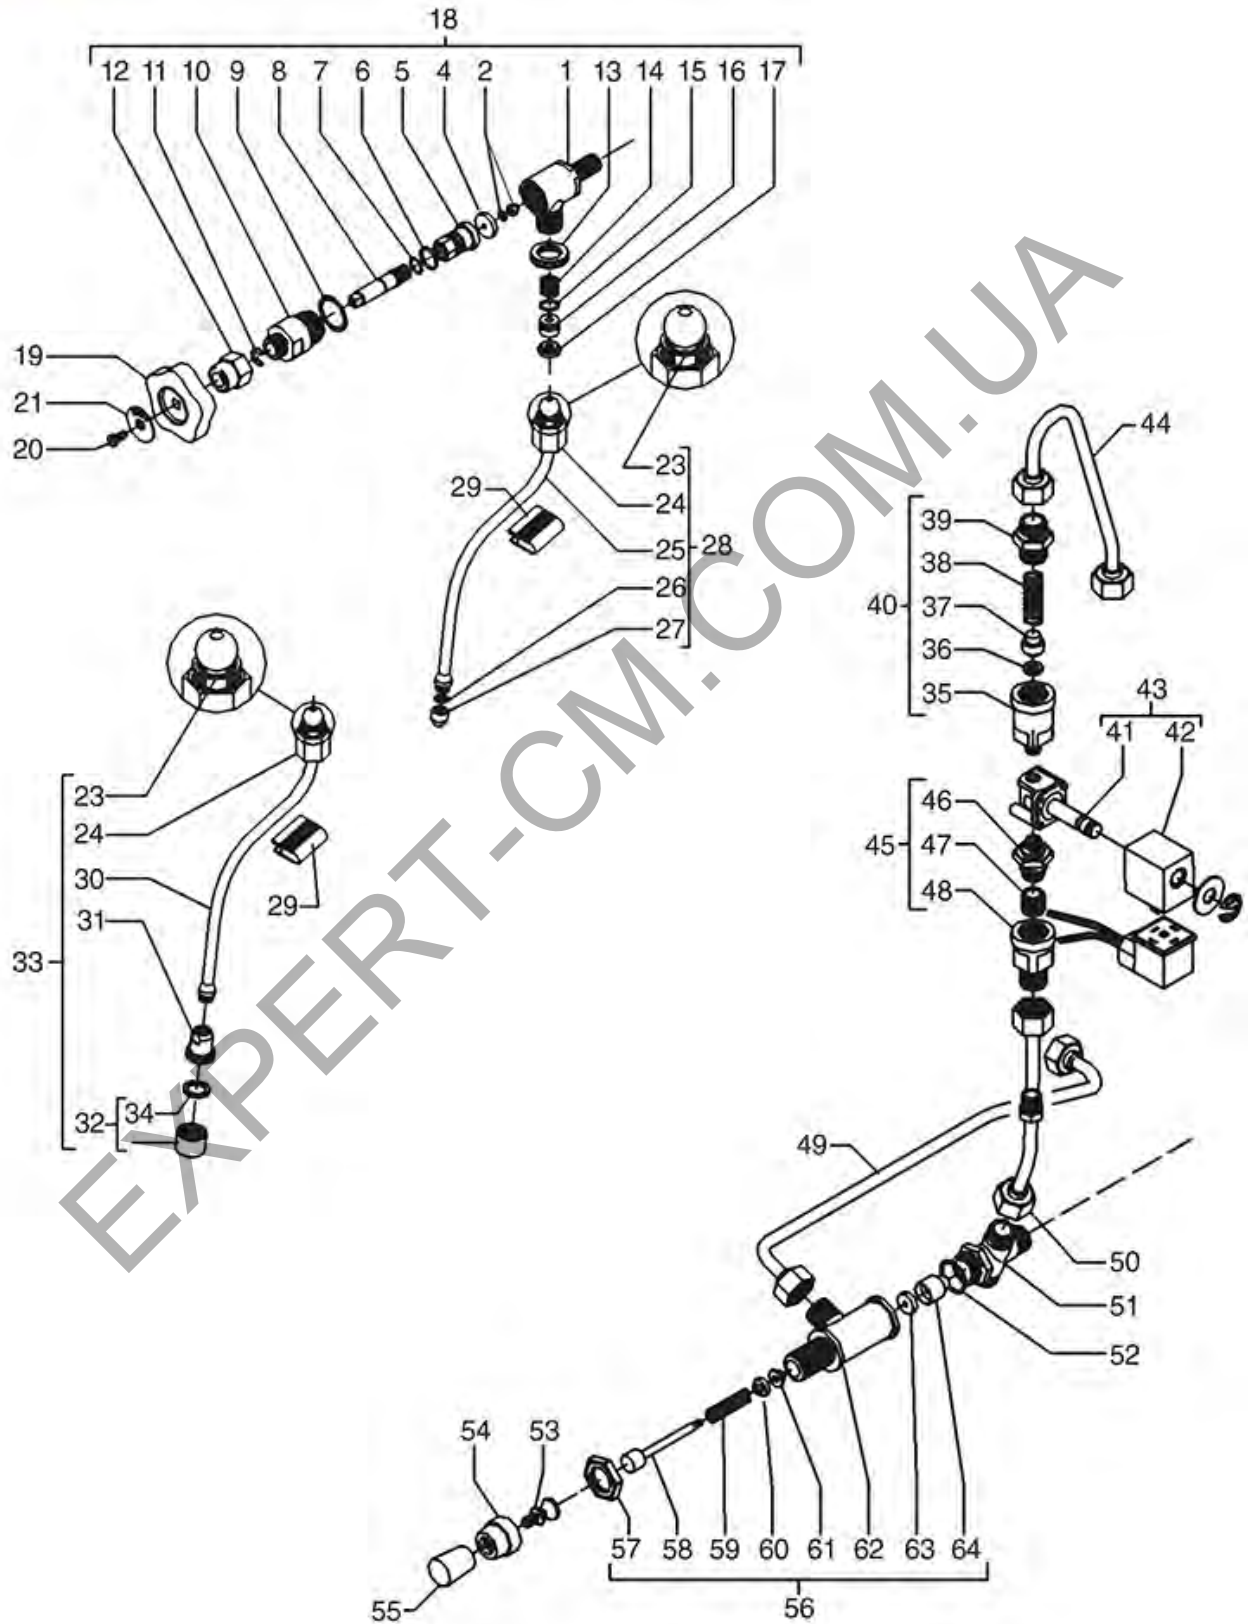

TAPS GALATEA

GALATEA

BEZZERA

Position	LF code no.	Description
2	1186101	SCREW FOR GASKET HOLDER
4	1186102	FLAT EPDM GASKET $\varnothing$ 19x3.5x4 mm
5	5048170	GASKET HOLDER PLUS
6	1186709	O-RING 0115 VITON
11	1348326	SPRING RING RADIAL $\varnothing$ 7 mm
14	1250545	SPRING $\varnothing$ 14x10 mm
15	1186304	O-RING 0112 EPDM
16	1186331	BUSHING
17	1186332	CONICAL PTFE SEAL $\varnothing$ 16.5x6x5.5 mm
19	1241196	HANDLE TAP WATER/STEAM
27	1449056	STEAM NOZZLE
36	1186108	BLIND GASKET $\varnothing$ 12x5 mm EPDM
42	3120032	COIL PARKER ZB09 9W 220/240V 50/60Hz
43	1120460	2-WAY SOLENOID VALVE LUCIFER 240V 50Hz
43	1120466	2-WAY SOLENOID VALVE LUCIFER 115V 60Hz
47	1160501	WATER FILTER $\varnothing$ 14x10x12 mm
52	1186333	COPPER FLAT GASKET $\varnothing$ 26x20x2 mm
58	1324102	INLET TAP PIN
59	1250446	INLET TAP SPRING $\varnothing$ 9x35 mm
61	1186109	CONICAL PTFE SEAL $\varnothing$ 12x5x6 mm
63	1186111	FLAT EPDM GASKET $\varnothing$ 14x4x4 mm

EXPERT-CM.COM.UA