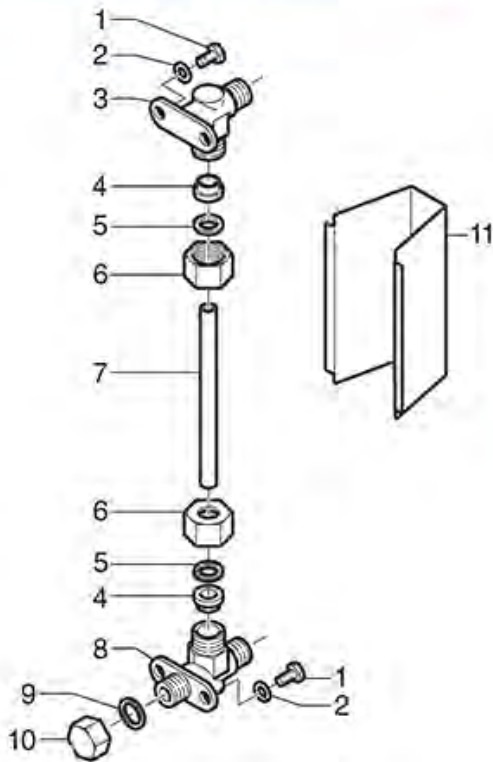

LEVELS

B2000-B2000AL-B2006-B2006AL-GALATEA