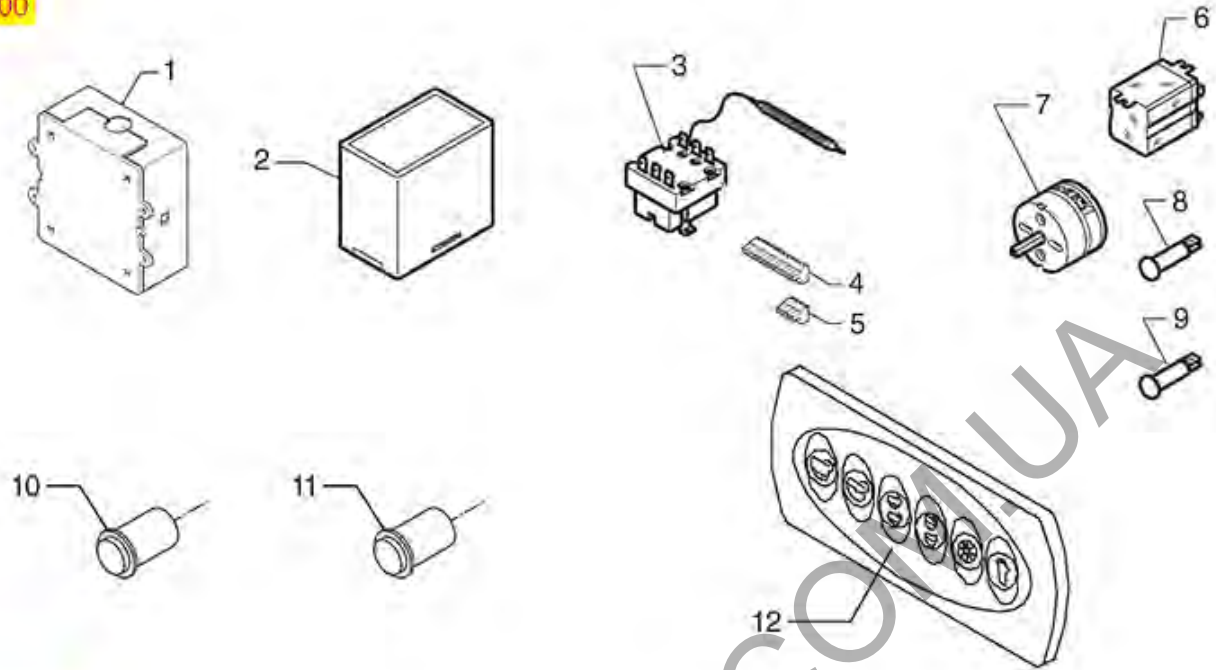

ELECTRICAL PARTS B6000-GALATEA-BZ

B6000