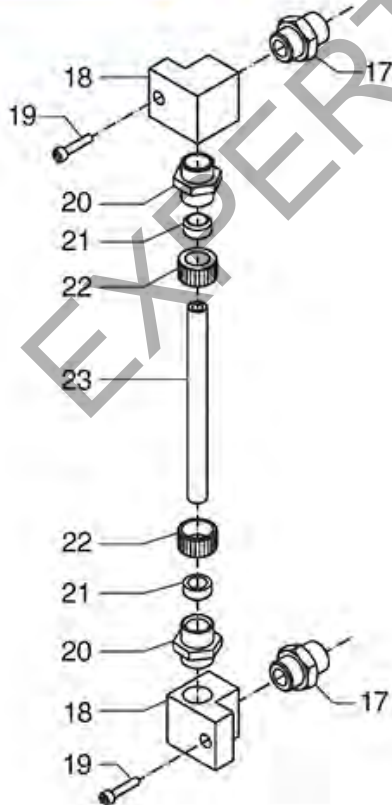

B6000-ELLISSE NEW