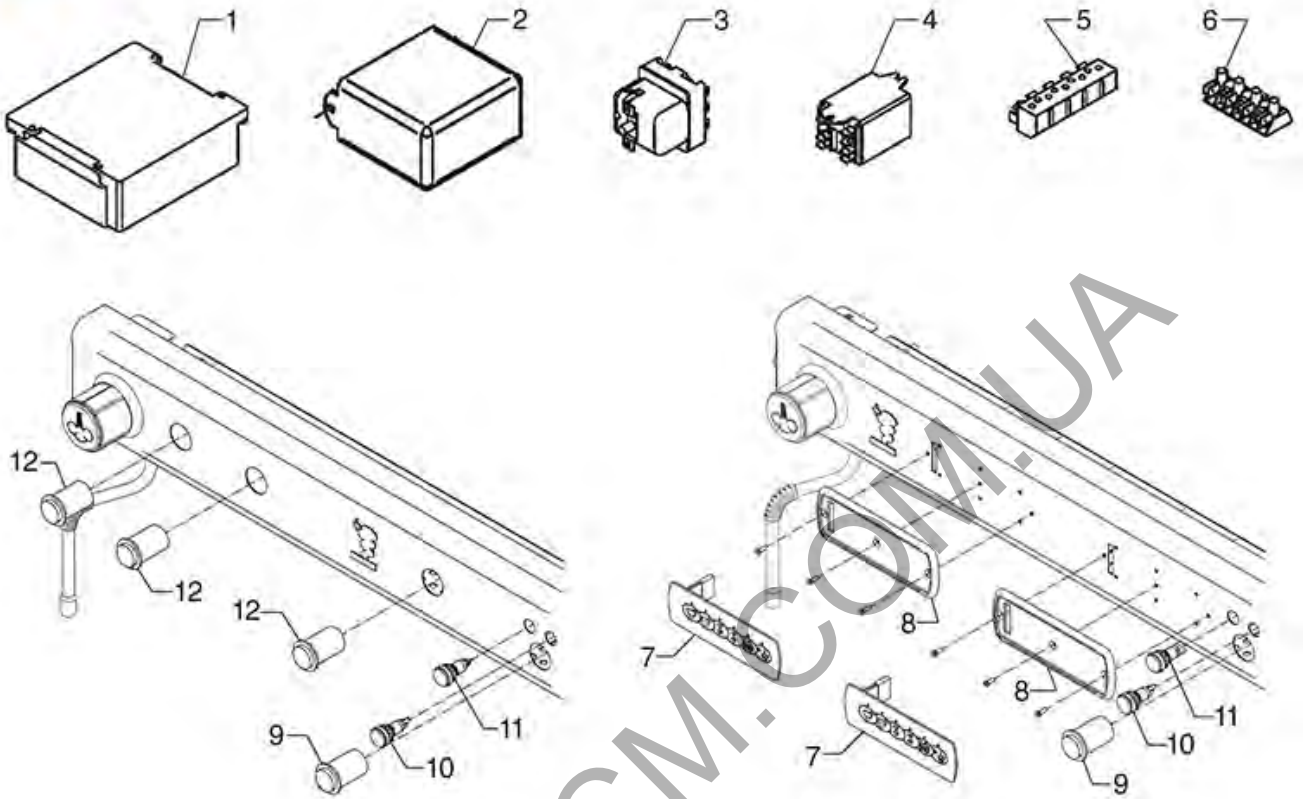

ELECTRICAL PARTS B2009-B2013

B2009