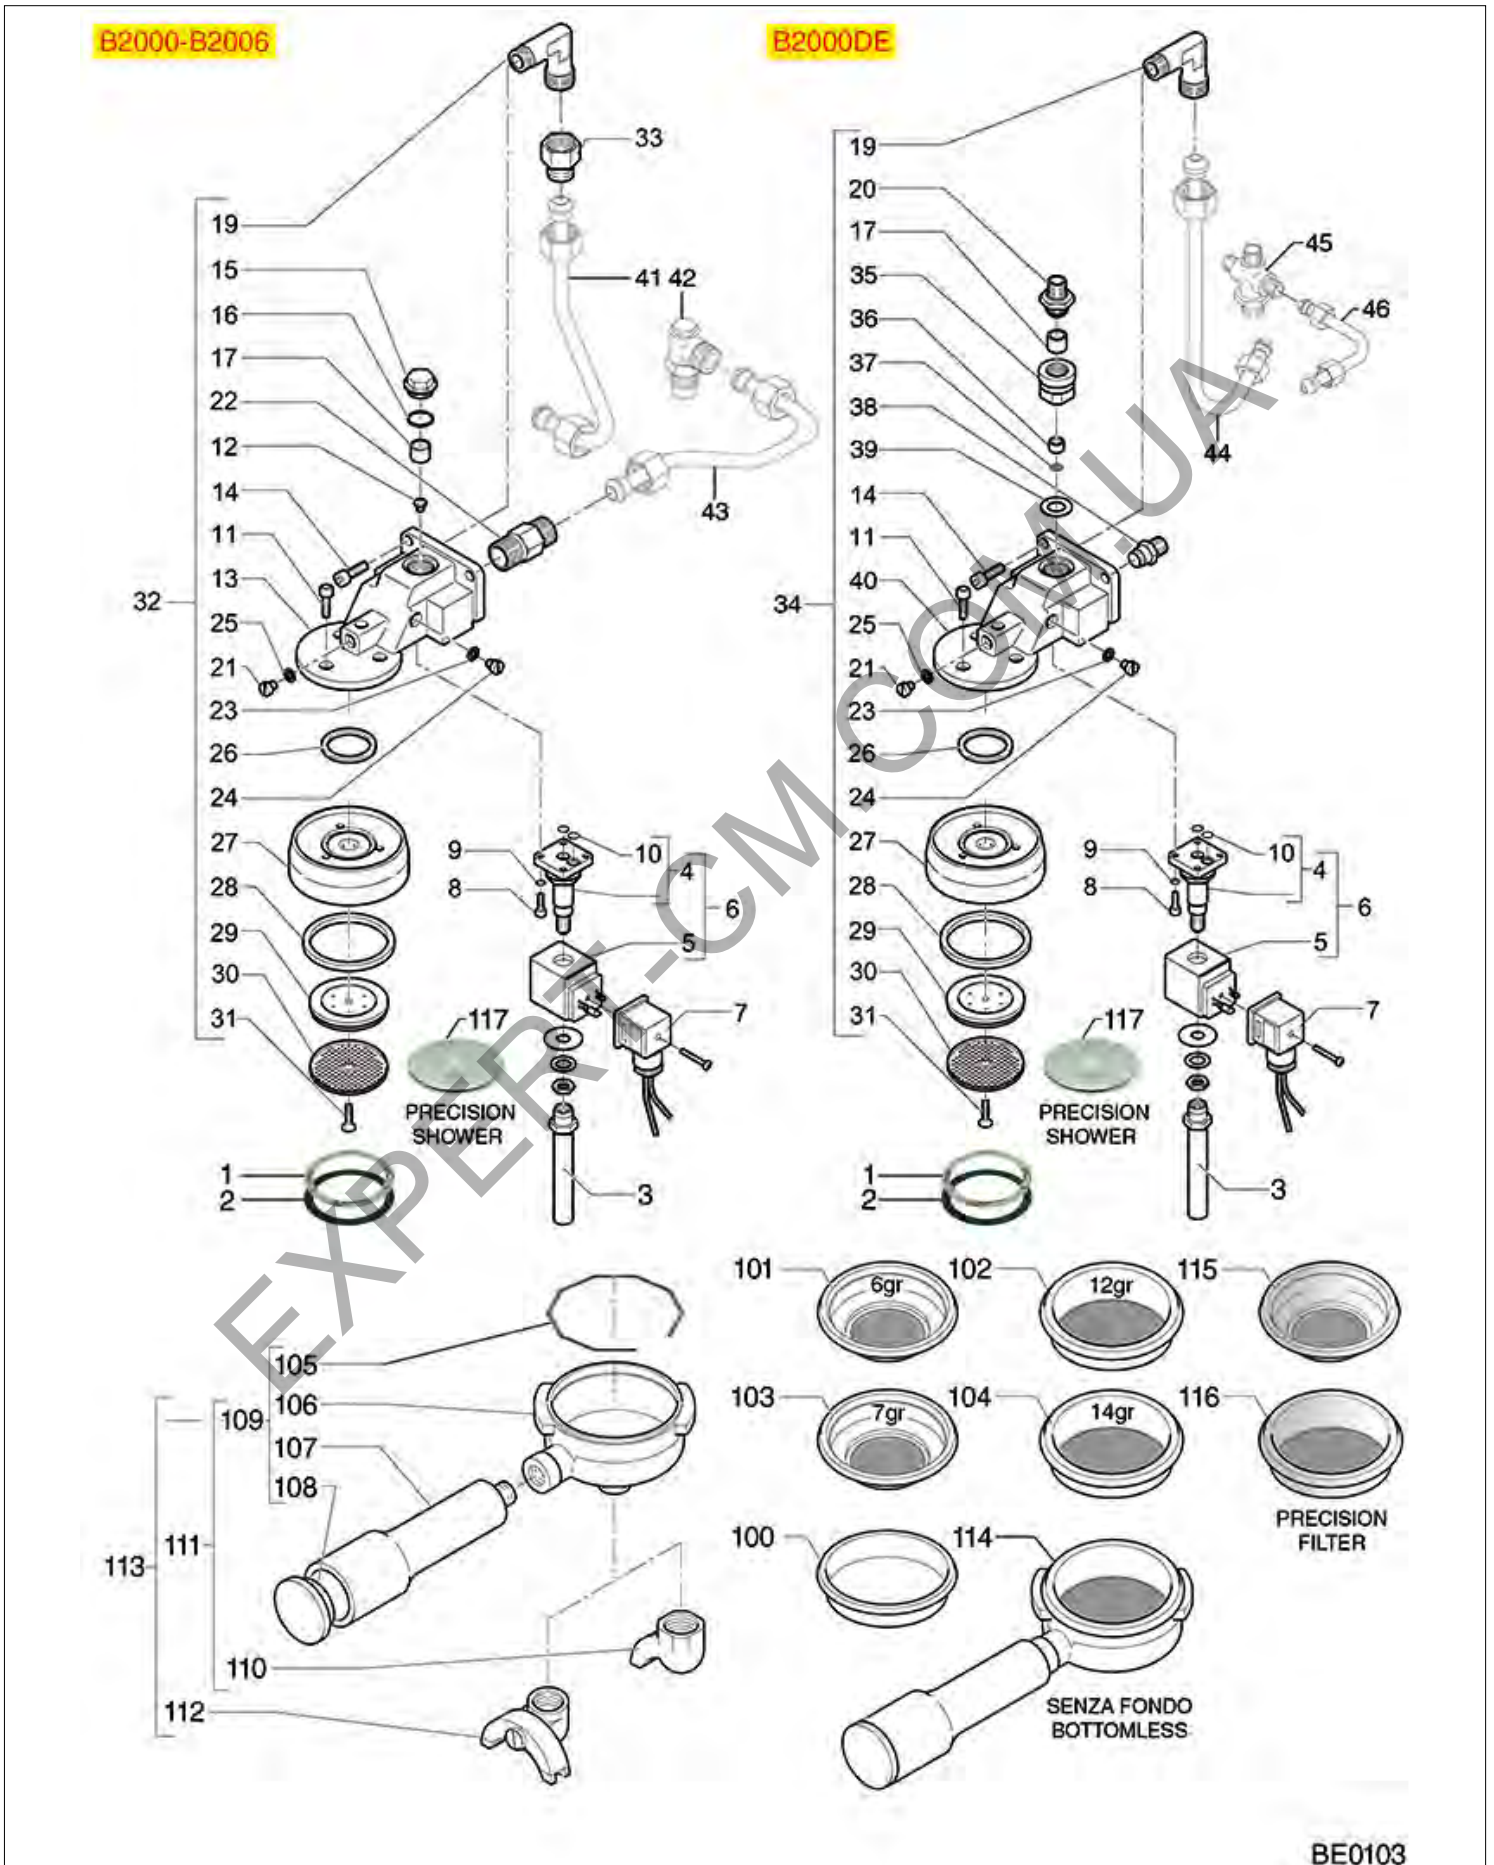

BREW GROUP B2000-B2006-B3000

BEZZERA

Position	LF code no.	Description
1	1190001	PAPER SHIM \varnothing 73x59x0.8 mm
2	1190002	RUBBER SHIM \varnothing 73x59x1 mm EPDM
4	1120334	3-WAY MECHANICAL COMPONENT LUCIFER
5	1120008	COIL SIRAI ZA10AF8 14VA 230V 50Hz
5	1120332	COIL LUCIFER/PARKER 220/240V 9W 50Hz
5	1120363	COIL LUCIFER 483510S5 9W 115V 50/60Hz
6	1120101	3-WAY SOLENOID VALVE PARKER 115V 50/60Hz
6	1120335	3-WAY SOLENOID VALVE PARKER 230V 50/60Hz
7	3120044	CONNECTOR FEMALE SMALL
8	1184006	LOW CYLINDER HEAD SCREW M4x12
9	1348814	TOOTHED WASHER EXT. M4
10	1186611	O-RING 02025 RED SILICONE
10	1186612	O-RING 02025 VITON
12	1500530	NOZZLE M5x1 HOLE \varnothing 0.75 mm
14	1528084	CYLINDER HEAD SCREW M8x25
15	1439003	CAP \varnothing 18 mm FOR BREW GROUP
16	1186714	O-RING 0119 VITON
17	1160501	WATER FILTER \varnothing 14x10x12 mm
26	3186580	O-RING 04131 VITON
27	1002010	FILTER HOLDER FITTING BELL
28	1486018	FILTERHOLDER GASKET \varnothing 66x56.5x5.3 mm
28	1486020	FILTER HOLDER GASKET \varnothing 69x57x6 mm
28	1786059	GASKET FILTER HOLDER \varnothing 72x55.5x9.3 mm
29	1086502	SHOWER HOLDER DIFFUSER
30	1081006	SHOWER SCREEN \varnothing 51.5 mm
30	1081007	SHOWER SCREEN \varnothing 51.5 mm
30	1081036	SHOWER \varnothing 57.5 mm
30	1081536	SHOWER SCREEN \varnothing 57.5 mm
31	1528023	COUNTERSUNK FLAT HEAD SCREWS M5x16
31	1528501	COUNTERSUNK HEAD SCREWS WITH SHELL M5x12
37	1160516	WATER FILTER \varnothing 11 mm
100	1160339	BLIND FILTER \varnothing 70x17 mm
101	1160251	1 CUP FILTER 6 g \varnothing 70x20,5 mm
102	1160252	FILTER 2-CUP 12 g \varnothing 70x21 mm
103	1160335	1 CUP FILTER 7 g \varnothing 70x24,5 mm
104	1160337	FILTER 2-CUP 14 g \varnothing 70x24,5 mm
105	1250101	FILTER LOCKING SPRING \varnothing 1,00 mm INOX
106	1165006	FILTER HOLDER FOR COFFEE MACHINES
107	1241504	FILTER HOLDER HANDLE M12
110	1022501	SPOUT 1 CUP \varnothing 3/8"
112	1022502	DOUBLE SPOUT \varnothing 3/8"
114	1165181	BOTTOMLESS FILTER HOLDER BEZZERA
115	1460100	PRECISION FILTER 1 CUP 6/8 g H24.5
115	1460101	PRECISION FILTER 1 CUP 7/9 g H26.5
116	1460102	PRECISION FILTER 2 CUPS 12/18 g H24.5
116	1460103	PRECISION FILTER 2 CUPS 14/20 g H26.5
116	1460104	PRECISION FILTER 2 CUPS 18/22 g H28.5
117	1460200	PRECISION SHOWER SCREEN \varnothing 51.5 mm
117	1460203	PRECISION SHOWER SCREEN \varnothing 57 mm
117	1460205	PRECISION SHOWER SCREEN \varnothing 51.5 mm
117	1460208	PRECISION SHOWER SCREEN \varnothing 57 mm