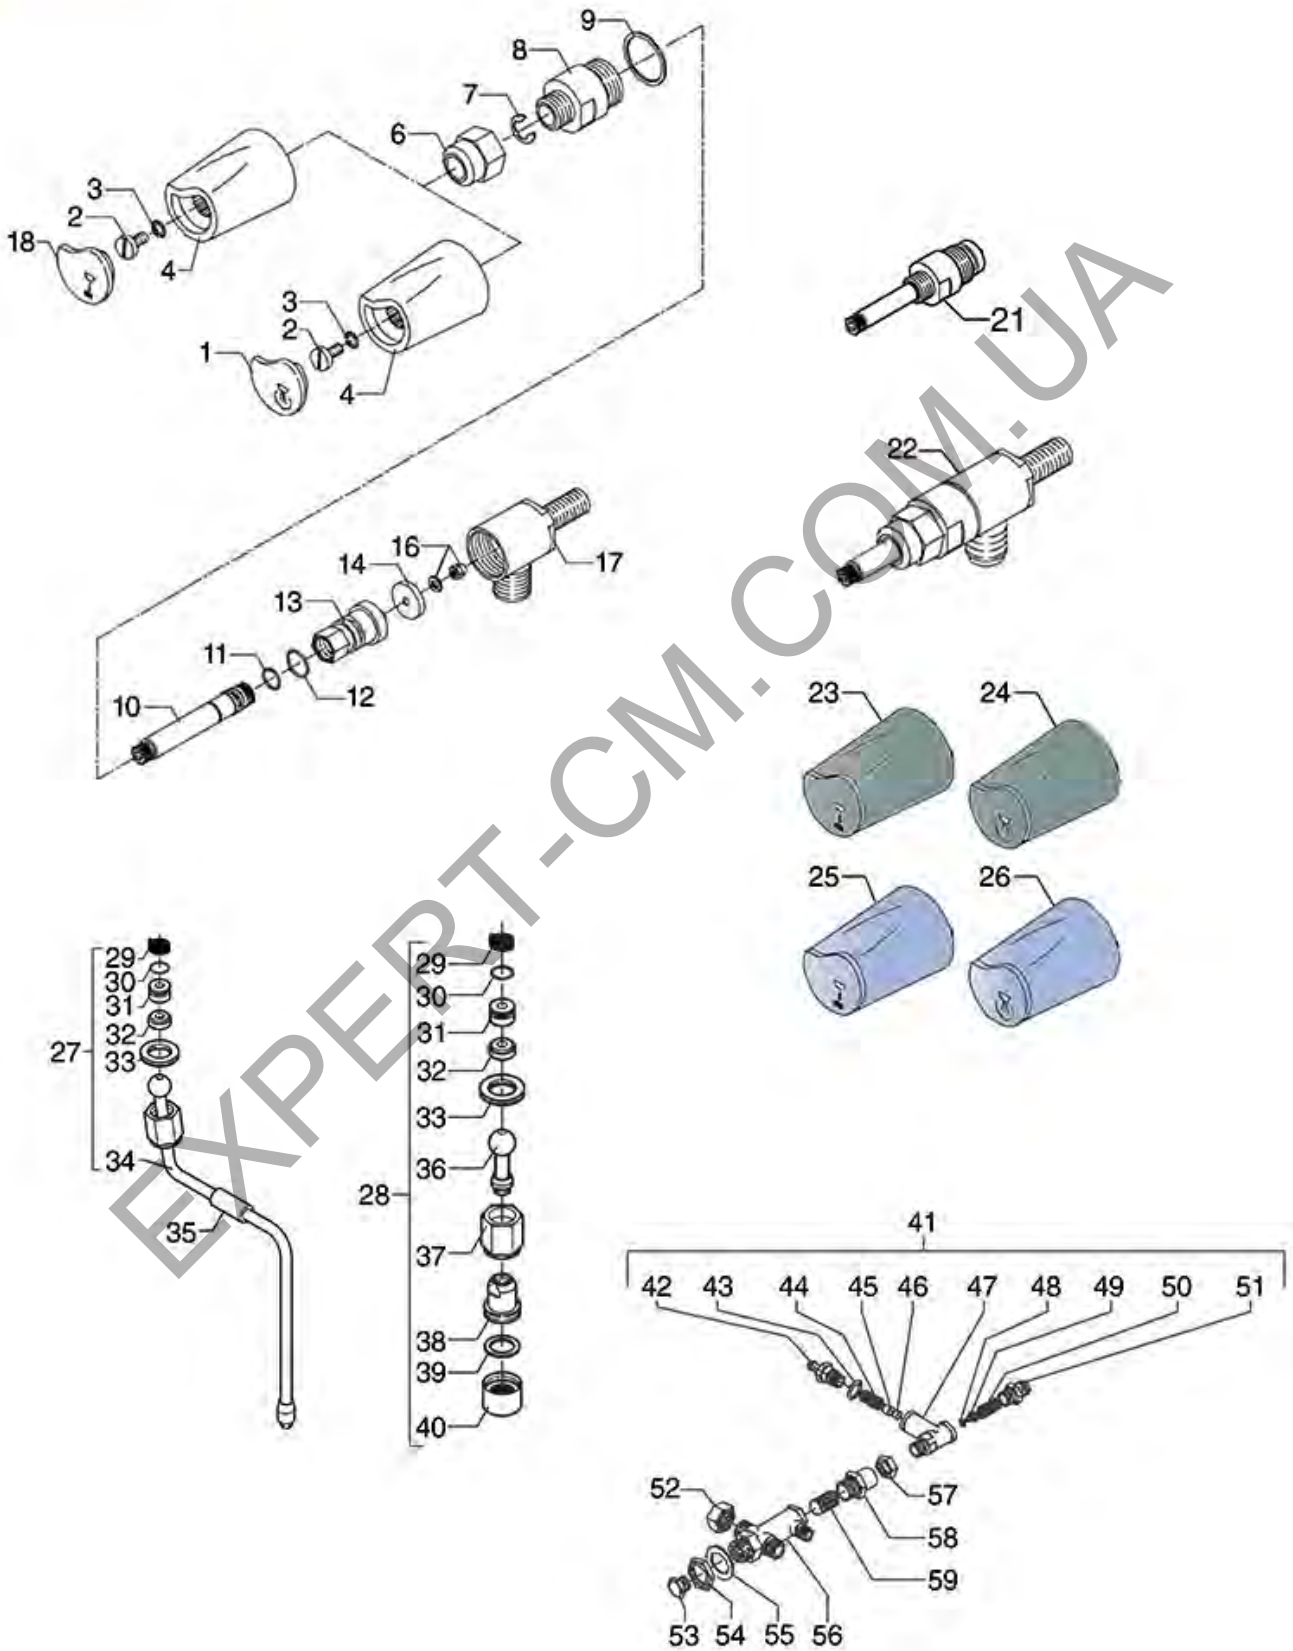

TAPS ELLISSE-EBBIS

ELLISSE-EBBIS

BEZZERA

Position	LF code no.	Description
6	5048263	WATER/STEAM TAP NUT
7	1348326	SPRING RING RADIAL $\varnothing$ 7 mm
9	1186105	COPPER FLAT GASKET $\varnothing$ 28x24x1 mm
11	1186707	O-RING 0108 VITON
12	1186709	O-RING 0115 VITON
13	5048170	GASKET HOLDER PLUS
14	1186102	FLAT EPDM GASKET $\varnothing$ 19x3.5x4 mm
16	1186101	SCREW FOR GASKET HOLDER
21	1548052	HOUSING FOR TAP WATER/STEAM
22	1348758	WATER/STEAM TAP
24	1241364	STEAM TAP KNOB
25	1241355	WATER TAP KNOB
26	1241365	STEAM TAP KNOB
27	1449370	STEAM PIPE COMPLETE
28	1449373	COMPLETE WATER PIPE
29	1250545	SPRING $\varnothing$ 14x10 mm
30	1186304	O-RING 0112 EPDM
31	1186331	BUSHING
32	1186332	CONICAL PTFE SEAL $\varnothing$ 16.5x6x5.5 mm
35	1186180	BURN PREVENTING RUBBERPIECE $\varnothing$ 10 mm
43	1186730	O-RING 0114 VITON
44	1250358	SPRING $\varnothing$ 8x33 mm EXPANSION VALVE
46	1186154	BLIND GASKET 8x4
48	1186612	O-RING 02025 VITON
50	5049014	SPRING $\varnothing$ 7.5x22 mm
59	1160501	WATER FILTER $\varnothing$ 14x10x12 mm

EXPERT-CM.COM.UA