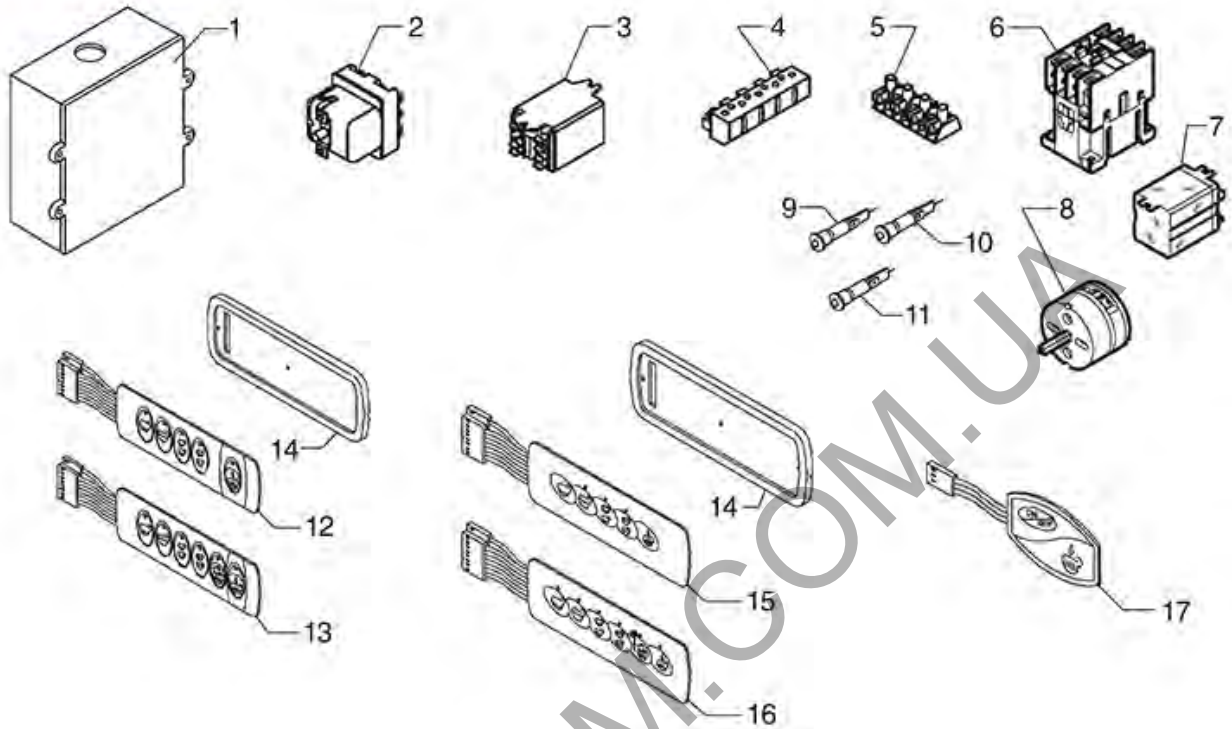

EXPERT-CM.COM.UA

ELECTRICAL PARTS ELLISSE-EBBIS

ELLISSE-EBBIS

ELLISSE NEW

BEZZERA

Position	LF code no.	Description
1	1054026	DOSER CONTROL BOX 1-2 GROUPS 230V
1	1054027	DOSER CONTROL BOX 1-2-3 GROUPS 230V
2	3444142	THREE-PHASE THERMOSTAT 150°C
8	1057401	SELECTOR SWITCH 0-2 POSITIONS 20A 600V
9	3221588	INDICATOR LIGHT GREEN 230V
10	1221036	INDICATOR LIGHT ORANGE 230V
11	1221037	INDICATOR LIGHT RED 230V
12	1319313	PUSH-BUTTON PANEL MEMBRANE 5 BUTTONS
13	1319314	PUSH-BUTTON PANEL MEMBRANE 6 BUTTONS
15	1319817	PUSH-BUTTON PANEL MEMBRANE 5 BUTTONS
16	1319818	PUSH-BUTTON PANEL MEMBRANE 6 BUTTONS
19	1341018	LEVEL REGULATOR RL30/4ESS/F 230V
22	1319645	BIPOLAR SWITCH COMPLETE 16A 250V
23	1319640	PUSH-BUTTON PANEL 6 BUTTONS
24	1319643	PUSH-BUTTON PANEL 6 BUTTONS