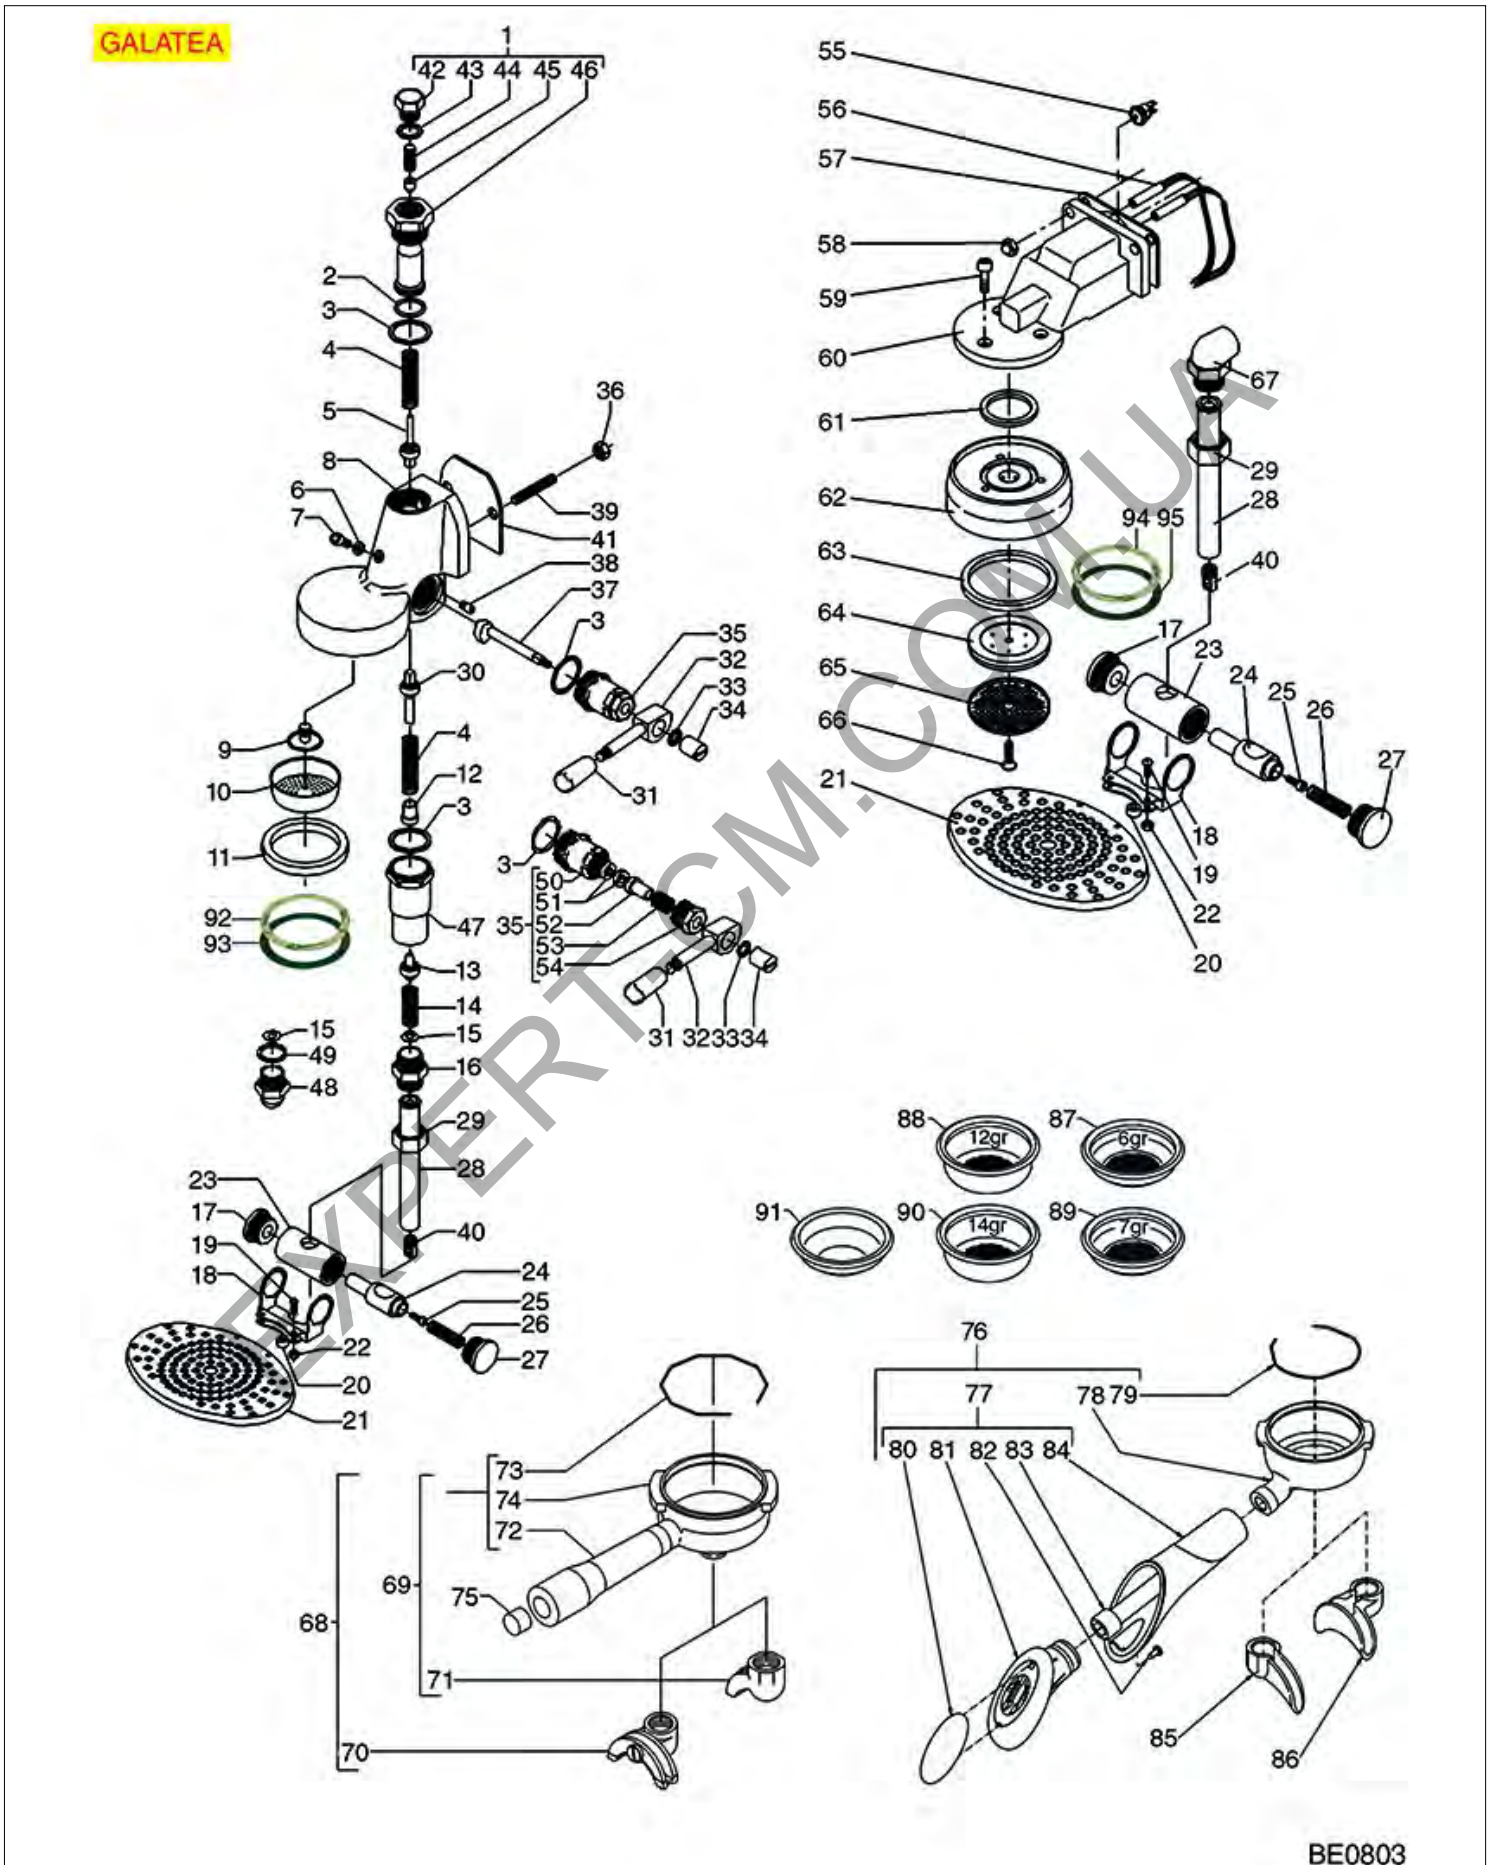

BREW GROUP GALATEA-GALATEADOMUS

BEZZERA

Pos.	LF code no.	Description	Pos.	LF code no.	Description
2	1186591	O-RING 0128 VITON	94	1190011	PAPER SEAL ø 72x58x0.8 mm
3	1186328	PTFE FLAT GASKET ø 35x30x2 mm	95	1190002	RUBBER SHIM ø 73x59x1 mm EPDM
4	1250537	SPRING ø 14x45 mm			
5	1523451	COMPLETE SPOUT VALVE			
6	1186099	PTFE FLAT GASKET ø 10x6x1 mm			
7	1184010	LOW CYLINDER HEAD SCREW M6x10			
9	1501561	BREW GROUP SPRAY NOZZLE ø 30 mm M10x1			
10	1081016	SHOWER SCREEN ø 60 mm			
10	1081116	SHOWER SCREEN ø 60 mm			
10	1081216	SHOWER SCREEN ø 60 mm			
10	1081516	SHOWER ø 60 mm			
11	1186722	FILTER HOLDER GASKET ø 73x57x8 mm			
11	1186723	FILTER HOLDER GASKET ø 73x57x8.5 mm			
11	1186724	FILTER HOLDER GASKET ø 73x57x9 mm			
11	1486724	GASKET FILTERHOLDER ø 73x57x10 mm			
12	1186592	SPRING GUIDE BUSHING			
13	1523453	COMPLETE DRAIN VALVE			
14	1250515	SPRING ø 14x33 mm			
15	1349536	DRAIN JET SWIRL			
22	3528142	HEXAGON NUT M4 BLIND			
25	5034989	CYLINDER HEAD SCREW M4x8			
30	1523452	COMPLETE DRAIN VALVE			
34	1225002	CHROMIUM-PLATED CAP M6			
36	3060069	HEXAGONAL NUT M8 MEDIUM			
37	1184551	CAM FOR COFFEE GROUP			
38	1184005	CAM LOCKING STAINLESS STEEL SCREW M6			
41	1186384	COFFEE GROUP GASKET 80x70x2 mm			
42	1439001	CAP ø 16 mm FOR BREW GROUP			
43	1186326	PTFE FLAT GASKET ø 22x16x2 mm			
44	1160517	WATER FILTER ø 8.5x22 mm			
45	1501522	NOZZLE M6x1 HOLE ø 0,75 mm			
46	1027016	DRAIN SLEEVE CHROME-PLATED UPPER			
47	1027002	DRAIN SLEEVE CHROME-PLATED			
48	1349537	DRAIN CHROMIUM-PLATED FITTING			
49	1186117	PTFE FLAT GASKET ø 26x21x2 mm			
50	1349022	CAMS CHROMIUM-PLATED FITTING			
51	1186312	EPDM FLAT GASKET ø 15.5x7.5x4 mm			
52	1186313	CAM GUIDE BUSHING			
53	1250011	SPRING ø 14.6x21 mm RUBBERPIECE LOCKING			
54	1439533	STUFFING GLAND CHROME-PLATED FITTING			
55	1443079	CONTACT THERMOSTAT 95°C M4 250V 16A			
61	3186580	O-RING 04131 VITON			
62	1002010	FILTER HOLDER FITTING BELL			
63	1786059	GASKET FILTER HOLDER ø 72x55.5x9.3 mm			
64	1086502	SHOWER HOLDER DIFFUSER			
65	1081036	SHOWER ø 57.5 mm			
65	1081536	SHOWER SCREEN ø 57.5 mm			
66	1528023	COUNTERSUNK FLAT HEAD SCREWS M5x16			
70	1022506	SPOUT DOUBLE ø 3/8"			
71	1022059	SPOUT SINGLE ø 3/8"			
72	1241504	FILTER HOLDER HANDLE M12			
73	1250002	S/STEEL FILTER LOCKING SPRING ø 1.20 mm			
74	1165061	FILTER HOLDER FOR COFFEE MACHINES			
74	1165131	FILTER HOLDER F/COFFEE MACHINES BEZZERA			
77	1141009	FILTER-HOLDER HANDLE M12			
78	1165061	FILTER HOLDER FOR COFFEE MACHINES			
79	1250002	S/STEEL FILTER LOCKING SPRING ø 1.20 mm			
85	1022059	SPOUT SINGLE ø 3/8"			
86	1022506	SPOUT DOUBLE ø 3/8"			
87	1160251	1 CUP FILTER 6 g ø 70x20.5 mm			
88	1160252	FILTER 2-CUP 12 g ø 70x21 mm			
89	1160335	1 CUP FILTER 7 g ø 70x24,5 mm			
90	1160337	FILTER 2-CUP 14 g ø 70x24,5 mm			
91	1160339	BLIND FILTER ø 70x17 mm			
92	1190001	PAPER SHIM ø 73x59x0.8 mm			
93	1190002	RUBBER SHIM ø 73x59x1 mm EPDM