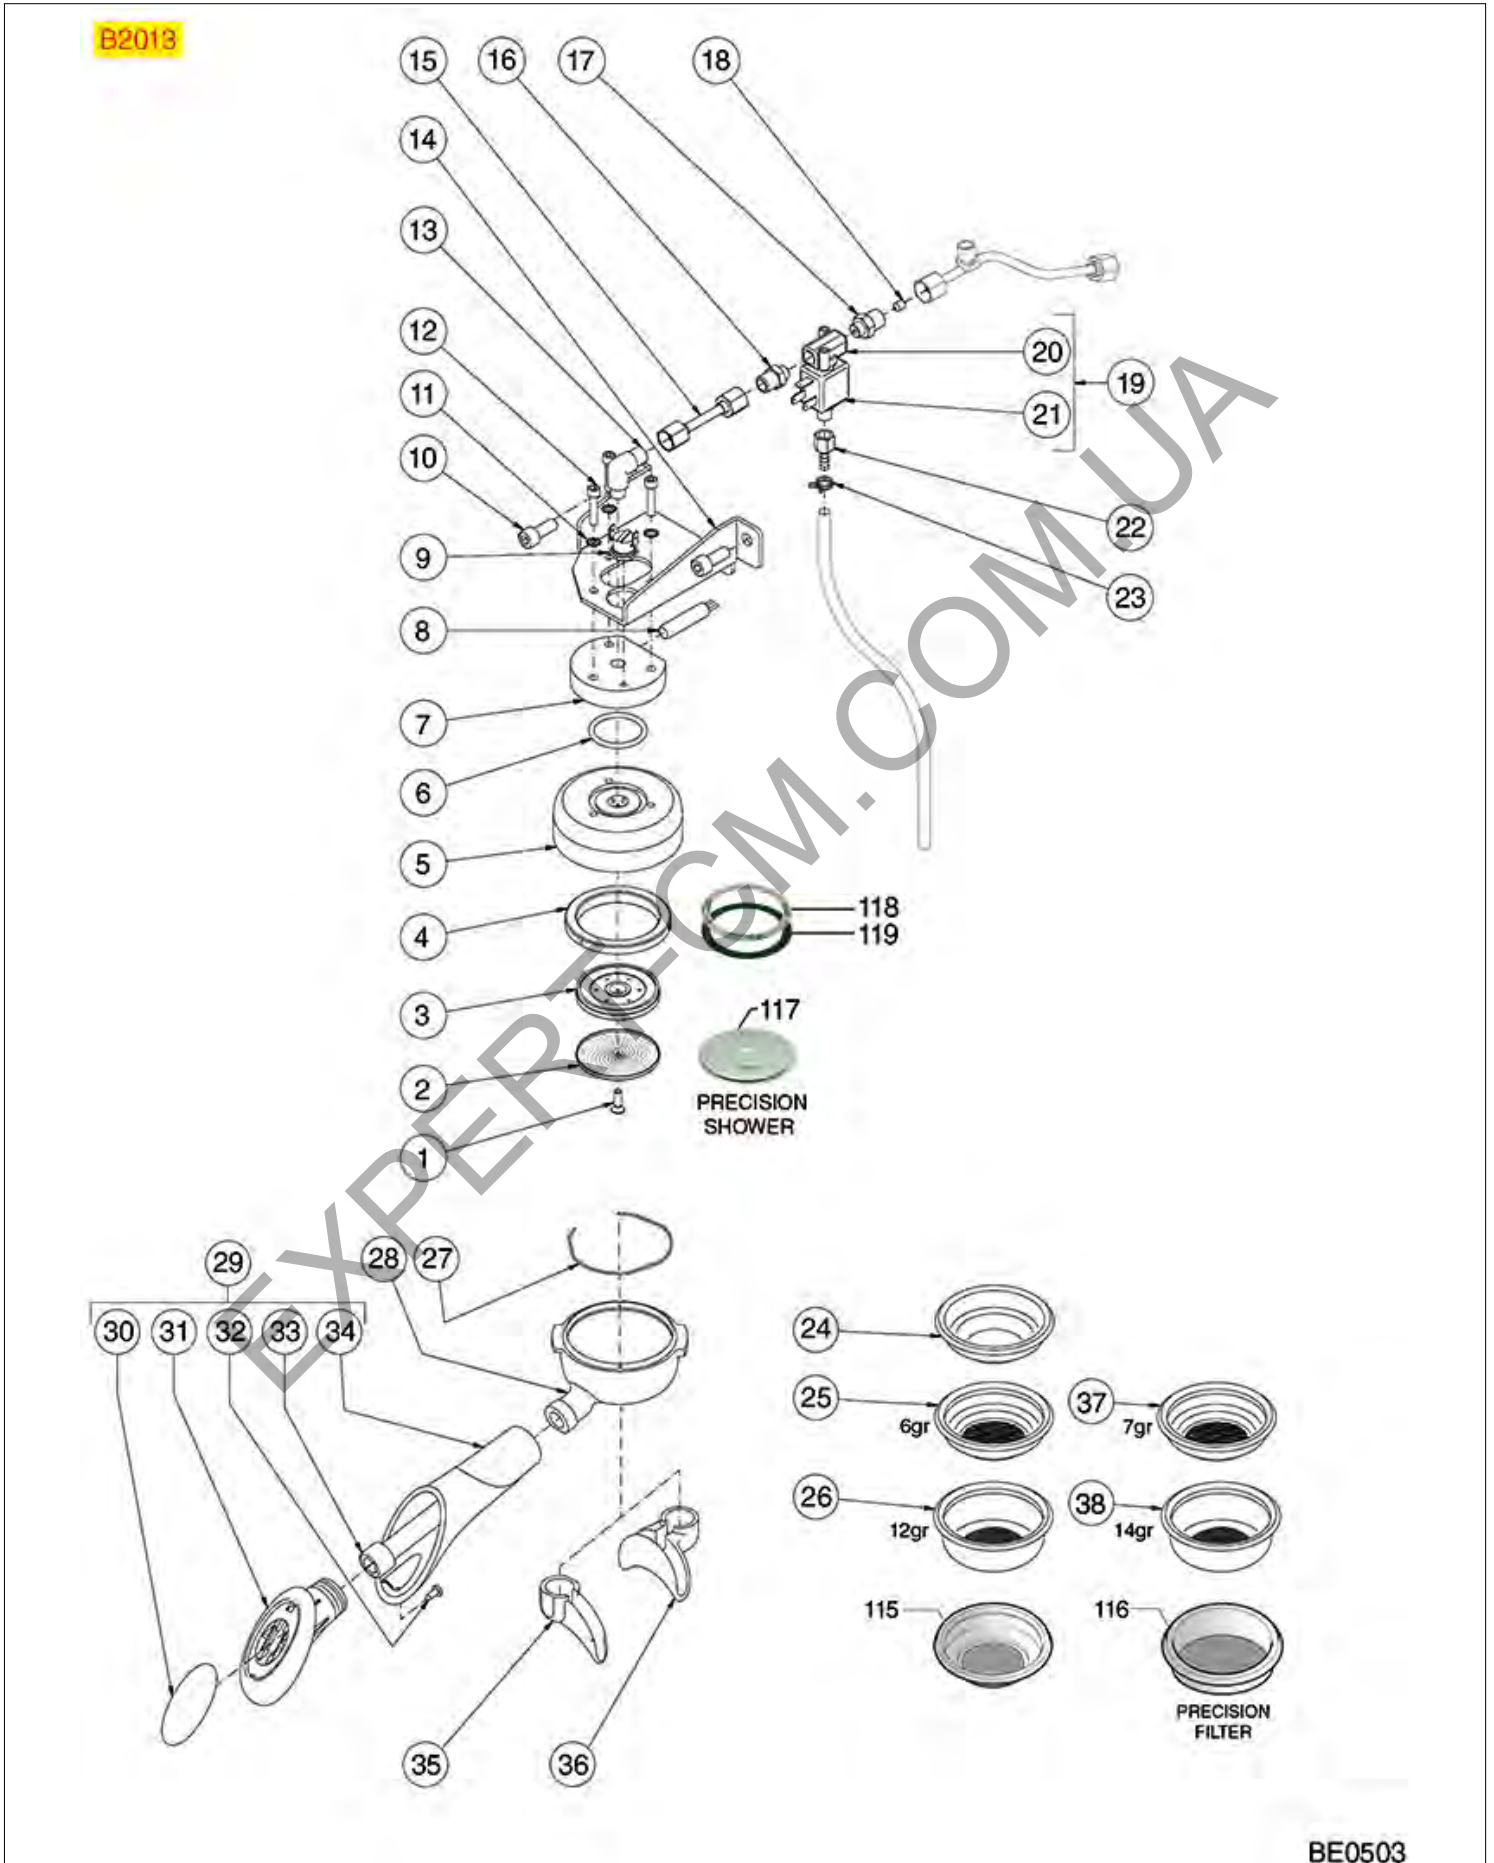

BREW GROUP B2013

BEZZERA

Position	LF code no.	Description
1	1528023	COUNTERSUNK FLAT HEAD SCREWS M5x16
2	1081036	SHOWER $\varnothing$ 57.5 mm
2	1081536	SHOWER SCREEN $\varnothing$ 57.5 mm
3	1086502	SHOWER HOLDER DIFFUSER
4	1786059	GASKET FILTER HOLDER $\varnothing$ 72x55.5x9.3 mm
6	3186580	O-RING 04131 VITON
8	1755286	CARTRIDGE HEATING ELEMENT 50W 230V
9	1443079	CONTACT THERMOSTAT 95°C M4 250V 16A
10	1528026	CYLINDER HEAD SCREW M8x20
12	5055171	CYLINDER HEAD SCREW M5x25
19	1120263	SOLENOID VALVE OLAB 3 WAYS 220/230V 50Hz
24	1160339	BLIND FILTER $\varnothing$ 70x17 mm
25	1160251	1 CUP FILTER 6 g $\varnothing$ 70x20.5 mm
26	1160252	FILTER 2-CUP 12 g $\varnothing$ 70x21 mm
27	1250002	S/STEEL FILTER LOCKING SPRING $\varnothing$ 1.20 mm
28	1165131	FILTER HOLDER F/COFFEE MACHINES BEZZERA
29	1141009	FILTER-HOLDER HANDLE M12
35	1022059	SPOUT SINGLE $\varnothing$ 3/8"
36	1022506	SPOUT DOUBLE $\varnothing$ 3/8"
37	1160335	1 CUP FILTER 7 g $\varnothing$ 70x24,5 mm
38	1160337	FILTER 2-CUP 14 g $\varnothing$ 70x24,5 mm
115	1460100	PRECISION FILTER 1 CUP 6/8 g H24.5
115	1460101	PRECISION FILTER 1 CUP 7/9 g H26.5
116	1460102	PRECISION FILTER 2 CUPS 12/18 g H24.5
116	1460103	PRECISION FILTER 2 CUPS 14/20 g H26.5
116	1460104	PRECISION FILTER 2 CUPS 18/22 g H28.5
117	1460203	PRECISION SHOWER SCREEN $\varnothing$ 57 mm
117	1460208	PRECISION SHOWER SCREEN $\varnothing$ 57 mm
118	1190011	PAPER SEAL $\varnothing$ 72x58x0.8 mm
119	1190002	RUBBER SHIM $\varnothing$ 73x59x1 mm EPDM

EXPERT-C.M.C.COM.UA