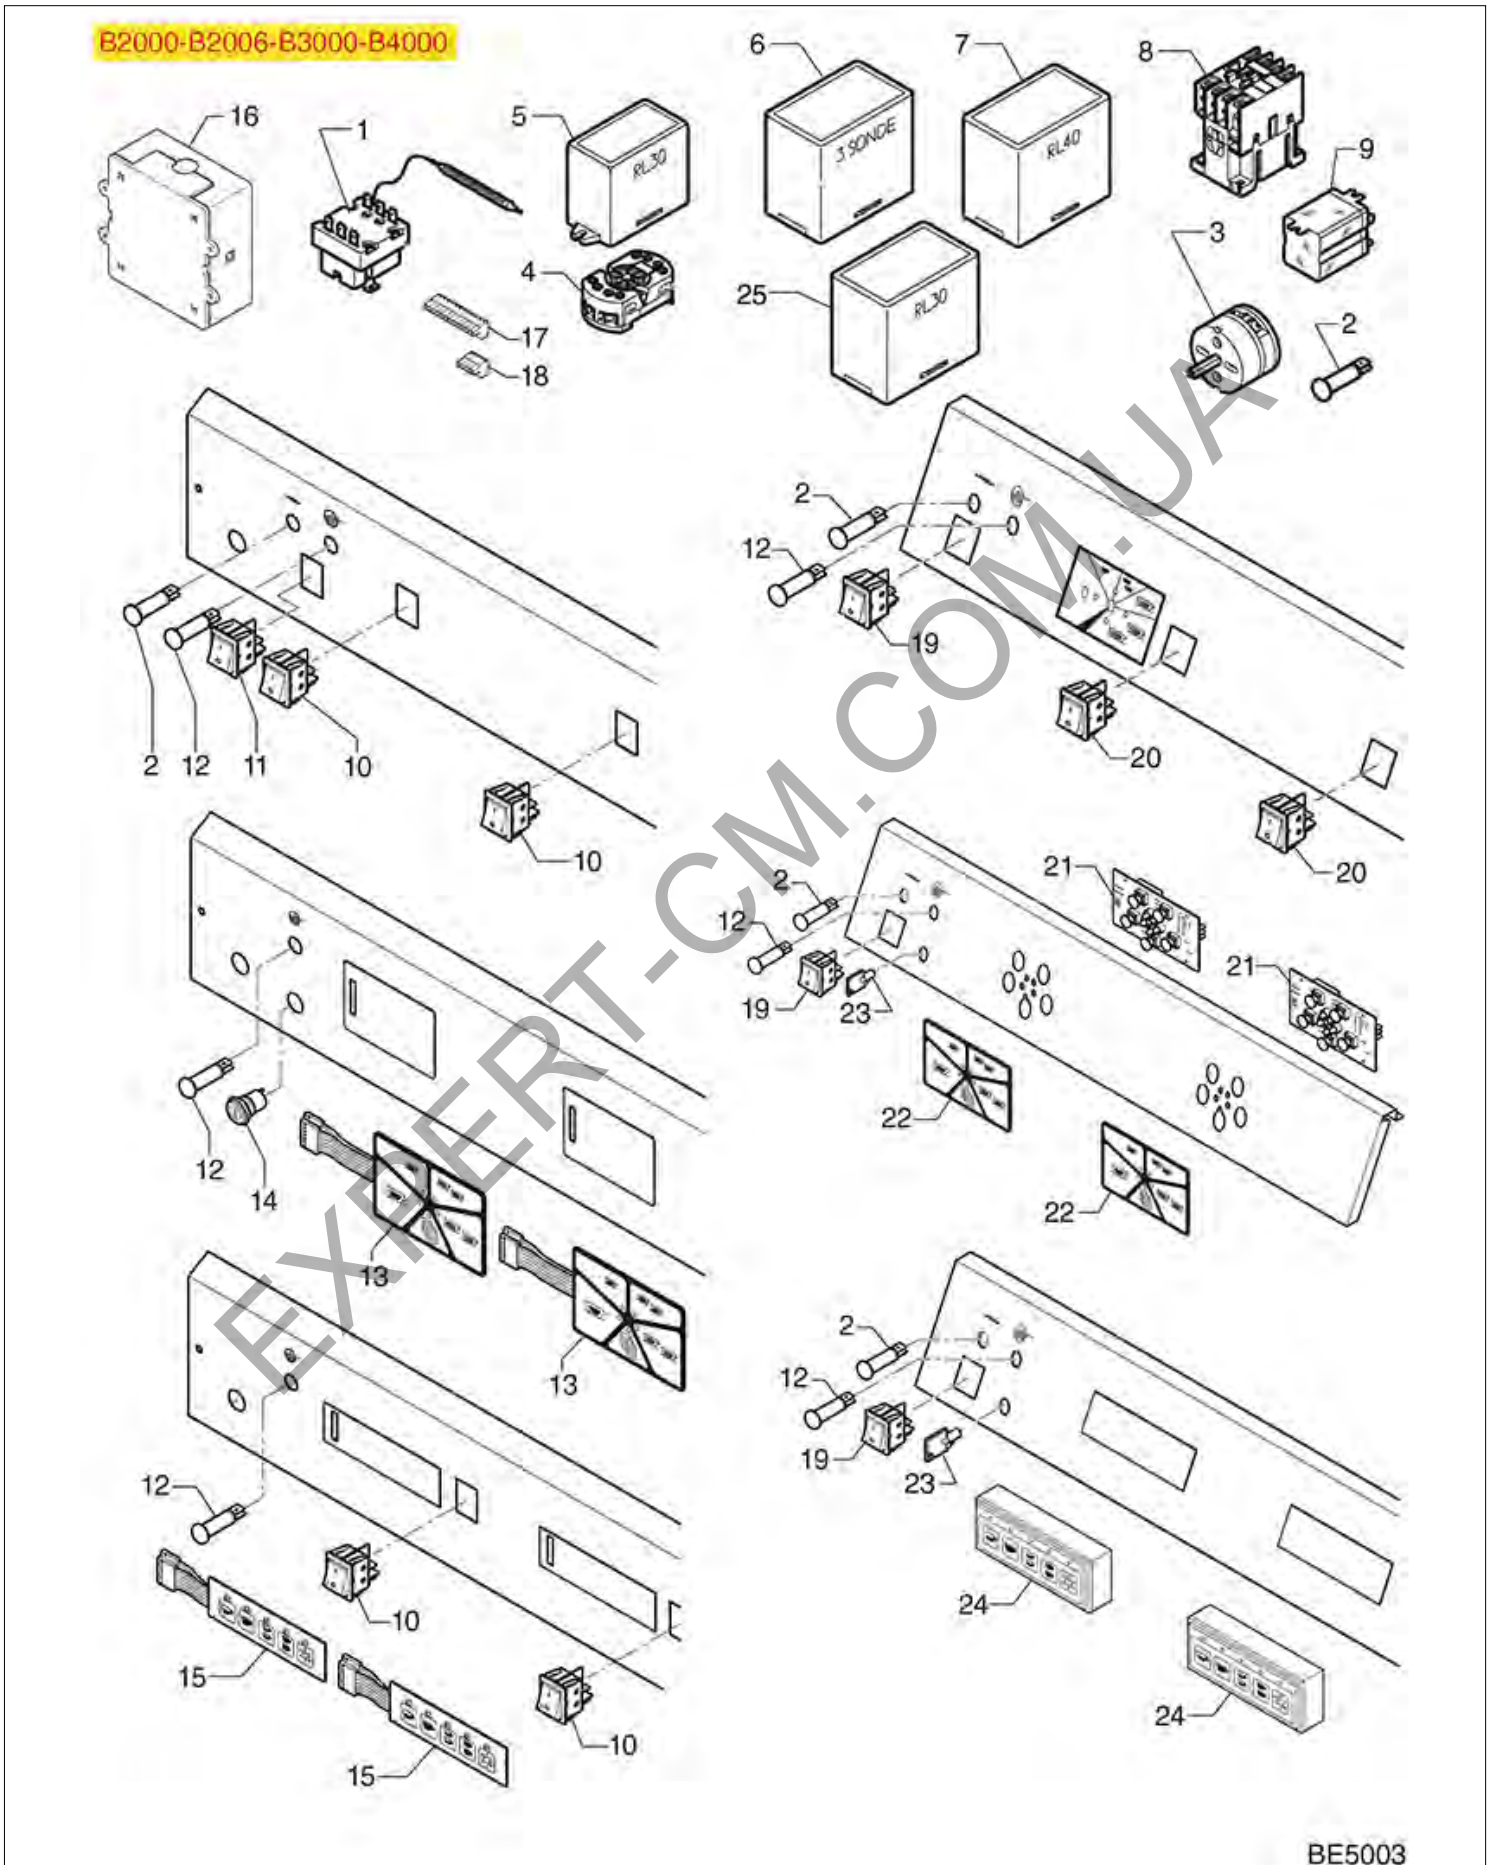

ELECTRICAL PARTS B2000-B2006-B3000-B4000

BE5003

BEZZERA

Position	LF code no.	Description
1	3444142	THREE-PHASE THERMOSTAT 150°C
2	3221137	INDICATOR LIGHT ORANGE 250V
3	1057401	SELECTOR SWITCH 0-2 POSITIONS 20A 600V
3	1319041	SELECTOR SWITCH 0-1 POSITIONS 25A 380V
5	1341305	LEVEL REGULATOR RL30/1E/2C/8 230/240V
7	1341303	LEVEL REGULATOR RL40/3ES/F 230V
7	5039613	LEVEL REGULATOR RL30/1E/F 230/240V
10	1319644	BIPOLAR SWITCH YELLOW 16A 250
11	3319934	BIPOLAR SWITCH ORANGE 16A 250V
12	1221006	INDICATOR LIGHT GREEN 250V
13	1319311	PUSH-BUTTON PANEL MEMBRANE 5 BUTTONS
15	7105096	PUSH-BUTTON PANEL MEMBRANE 5 BUTTONS
16	1054026	DOSER CONTROL BOX 1-2 GROUPS 230V
17	3247034	TERMINAL BLOCK 12-POLES PITCH 5.08
19	3319035	ORANGE BIPOLAR SWITCH 16A 250V
20	3319029	BIPOLAR SWITCH GREEN 16A 250V
24	1319309	PUSH-BUTTON PANEL 5 BUTTONS
24	1319310	PUSH-BUTTON PANEL 5 BUTTONS
25	1341018	LEVEL REGULATOR RL30/4ESS/F 230V

EXPERT-CM.COM.UA