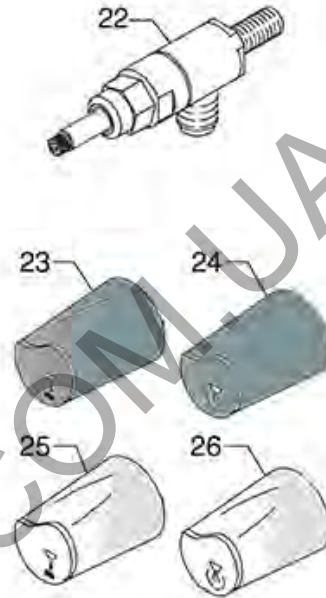

TAPS ELLISSE-EBBIS

ELLISSE-EBBIS

BEZZERA

Position	LF code no.	Description
6	5048263	WATER/STEAM TAP NUT
7	1348326	SPRING RING RADIAL \varnothing 7 mm
9	1186105	COPPER FLAT GASKET \varnothing 28x24x1 mm
11	1186707	O-RING 0108 VITON
12	1186709	O-RING 0115 VITON
13	5048170	GASKET HOLDER PLUS
14	1186102	FLAT EPDM GASKET \varnothing 19x3.5x4 mm
16	1186101	SCREW FOR GASKET HOLDER
21	1548052	HOUSING FOR TAP WATER/STEAM
22	1348758	WATER/STEAM TAP
24	1241364	STEAM TAP KNOB
25	1241355	WATER TAP KNOB
26	1241365	STEAM TAP KNOB
27	1449370	STEAM PIPE COMPLETE
28	1449373	COMPLETE WATER PIPE
29	1250545	SPRING \varnothing 14x10 mm
30	1186304	O-RING 0112 EPDM
31	1186331	BUSHING
32	1186332	CONICAL PTFE SEAL \varnothing 16.5x6x5.5 mm
35	1186180	BURN PREVENTING RUBBERPIECE \varnothing 10 mm
43	1186730	O-RING 0114 VITON
44	1250358	SPRING \varnothing 8x33 mm EXPANSION VALVE
46	1186154	BLIND GASKET 8x4
48	1186612	O-RING 02025 VITON
50	5049014	SPRING \varnothing 7.5x22 mm
59	1160501	WATER FILTER \varnothing 14x10x12 mm

EXPERT-CM.COM.UA

TAPS ELLISSE NEW

ELLISSE NEW

BEZZERA

Position	LF code no.	Description
6	5048263	WATER/STEAM TAP NUT
7	1348326	SPRING RING RADIAL \varnothing 7 mm
9	1186105	COPPER FLAT GASKET \varnothing 28x24x1 mm
12	1186709	O-RING 0115 VITON
13	5048170	GASKET HOLDER PLUS
14	1186102	FLAT EPDM GASKET \varnothing 19x3.5x4 mm
16	1186101	SCREW FOR GASKET HOLDER
22	1548044	TAP WATER/STEAM PLUS
27	1449370	STEAM PIPE COMPLETE
29	1250545	SPRING \varnothing 14x10 mm
30	1186304	O-RING 0112 EPDM
31	1186331	BUSHING
32	1186332	CONICAL PTFE SEAL \varnothing 16.5x6x5.5 mm
35	1186180	BURN PREVENTING RUBBERPIECE \varnothing 10 mm
39	1186707	O-RING 0108 VITON
44	1186730	O-RING 0114 VITON
45	1250358	SPRING \varnothing 8x33 mm EXPANSION VALVE
47	1186154	BLIND GASKET 8x4
49	1186612	O-RING 02025 VITON
51	5049014	SPRING \varnothing 7.5x22 mm
55	1160501	WATER FILTER \varnothing 14x10x12 mm