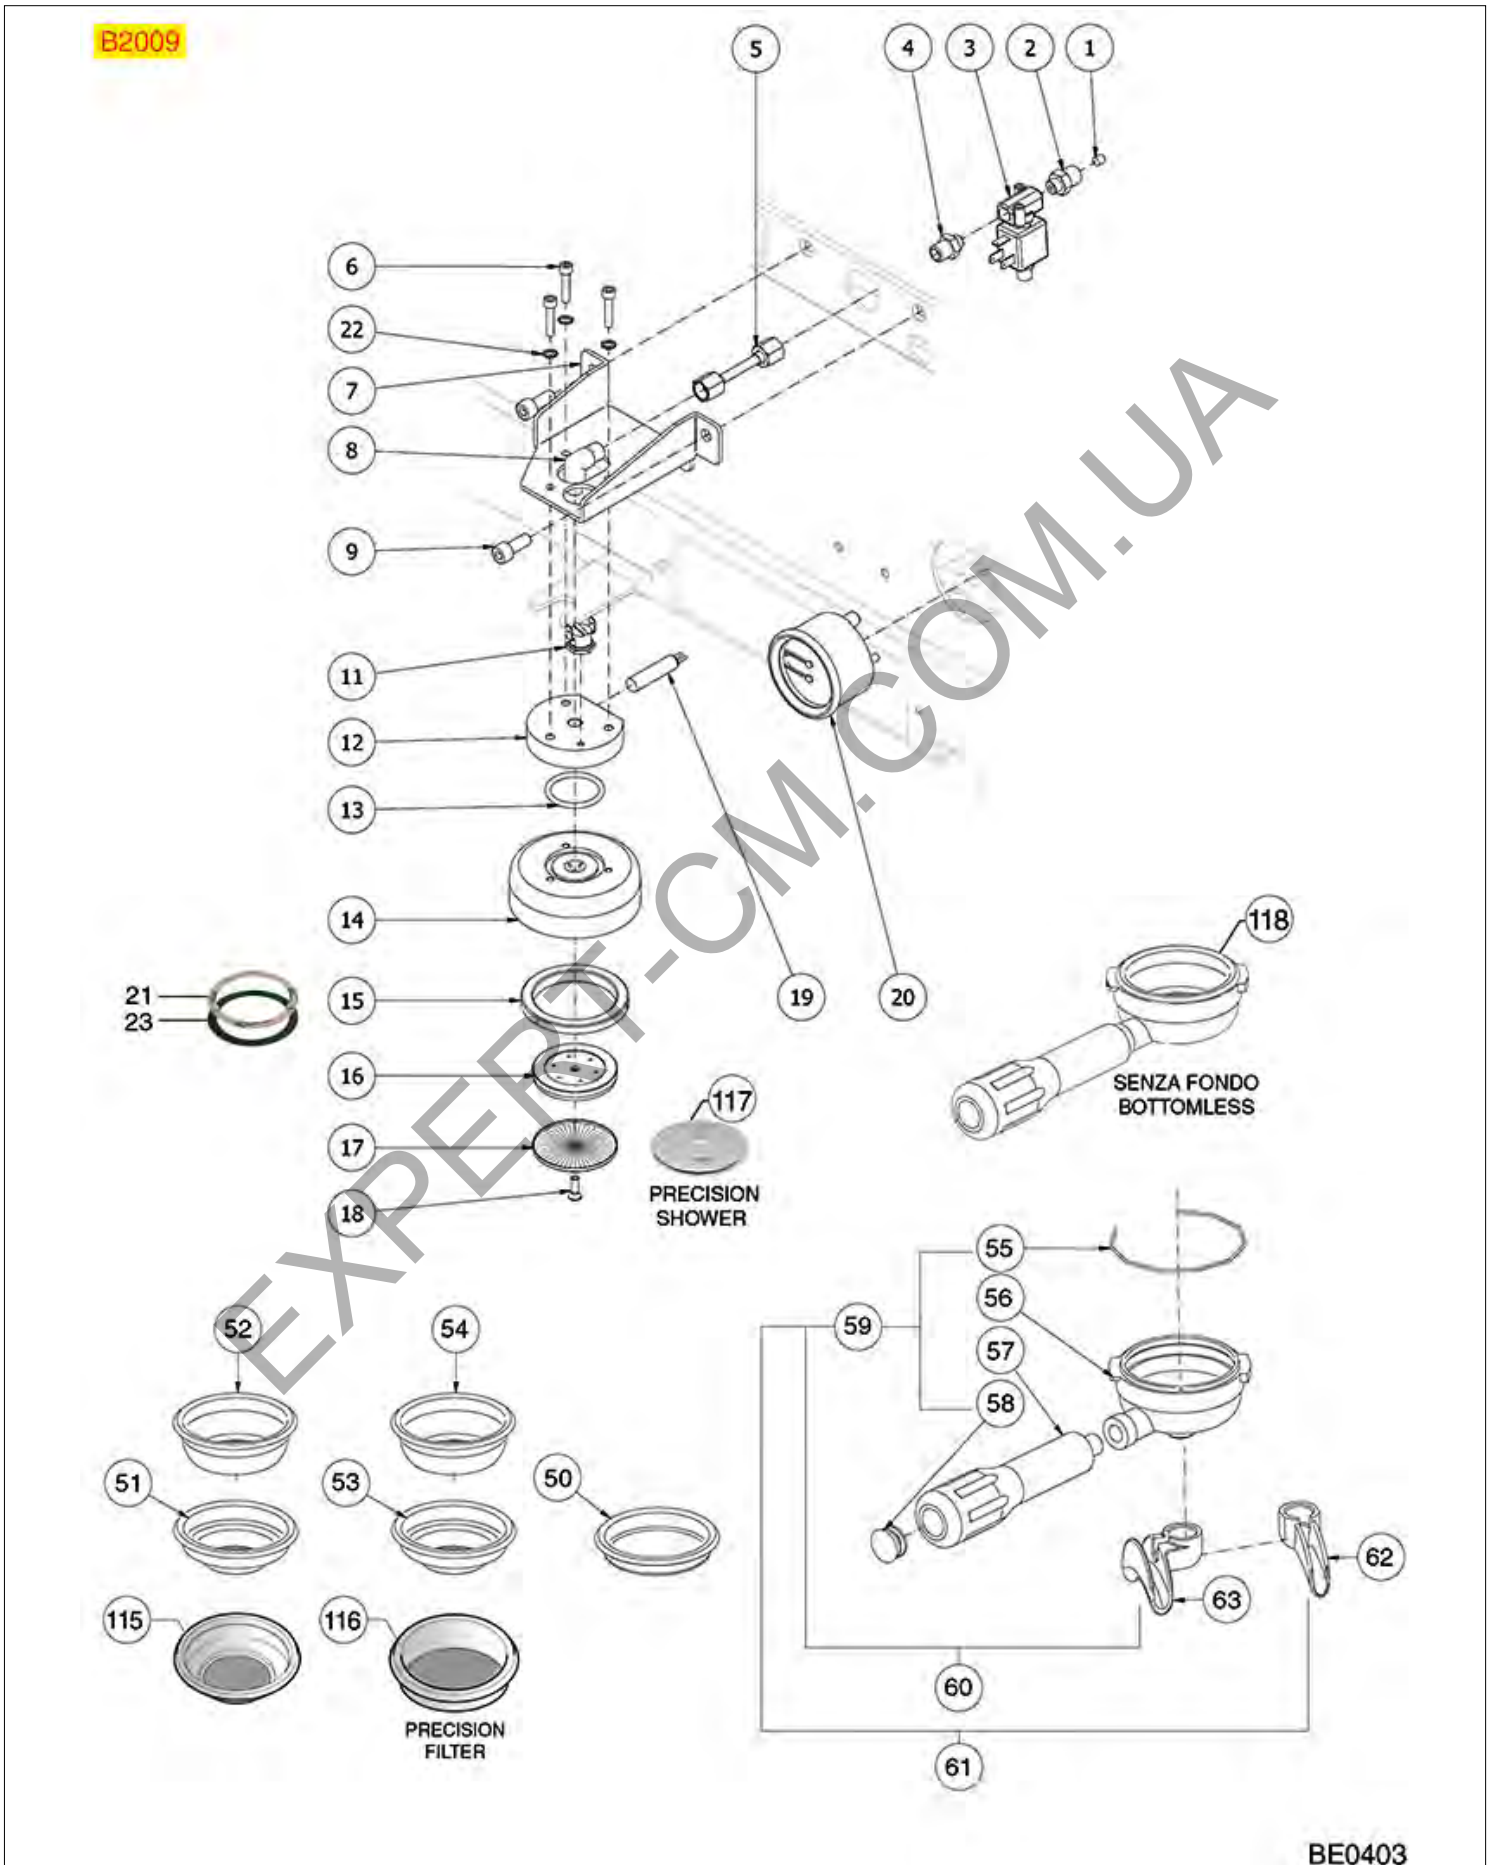

BREW GROUP B2009

BE0403

BEZZERA

Position	LF code no.	Description
3	5053805	SOLENOID VALVE ODE 3 WAYS $\varnothing$ 1/8" 230V 5W
6	5055171	CYLINDER HEAD SCREW M5x25
9	1528026	CYLINDER HEAD SCREW M8x20
11	1443079	CONTACT THERMOSTAT 95°C M4 250V 16A
13	3186580	O-RING 04131 VITON
15	1786059	GASKET FILTER HOLDER $\varnothing$ 72x55.5x9.3 mm
16	1086502	SHOWER HOLDER DIFFUSER
17	1081036	SHOWER $\varnothing$ 57.5 mm
17	1081536	SHOWER SCREEN $\varnothing$ 57.5 mm
18	1528023	COUNTERSUNK FLAT HEAD SCREWS M5x16
19	1755286	CARTRIDGE HEATING ELEMENT 50W 230V
20	1245555	BOILER-PUMP PRESSURE GAUGE $\varnothing$ 60 mm
21	1190011	PAPER SEAL $\varnothing$ 72x58x0.8 mm
23	1190002	RUBBER SHIM $\varnothing$ 73x59x1 mm EPDM
50	1160339	BLIND FILTER $\varnothing$ 70x17 mm
51	1160251	1 CUP FILTER 6 g $\varnothing$ 70x20.5 mm
52	1160252	FILTER 2-CUP 12 g $\varnothing$ 70x21 mm
53	1160335	1 CUP FILTER 7 g $\varnothing$ 70x24,5 mm
54	1160337	FILTER 2-CUP 14 g $\varnothing$ 70x24,5 mm
55	1250002	S/STEEL FILTER LOCKING SPRING $\varnothing$ 1.20 mm
56	1165006	FILTER HOLDER FOR COFFEE MACHINES
57	1241504	FILTER HOLDER HANDLE M12
62	1022059	SPOUT SINGLE $\varnothing$ 3/8"
63	1022502	DOUBLE SPOUT $\varnothing$ 3/8"
115	1460100	PRECISION FILTER 1 CUP 6/8 g H24.5
115	1460101	PRECISION FILTER 1 CUP 7/9 g H26.5
116	1460102	PRECISION FILTER 2 CUPS 12/18 g H24.5
116	1460103	PRECISION FILTER 2 CUPS 14/20 g H26.5
116	1460104	PRECISION FILTER 2 CUPS 18/22 g H28.5
117	1460203	PRECISION SHOWER SCREEN $\varnothing$ 57 mm
117	1460208	PRECISION SHOWER SCREEN $\varnothing$ 57 mm
118	1165181	BOTTOMLESS FILTER HOLDER BEZZERA