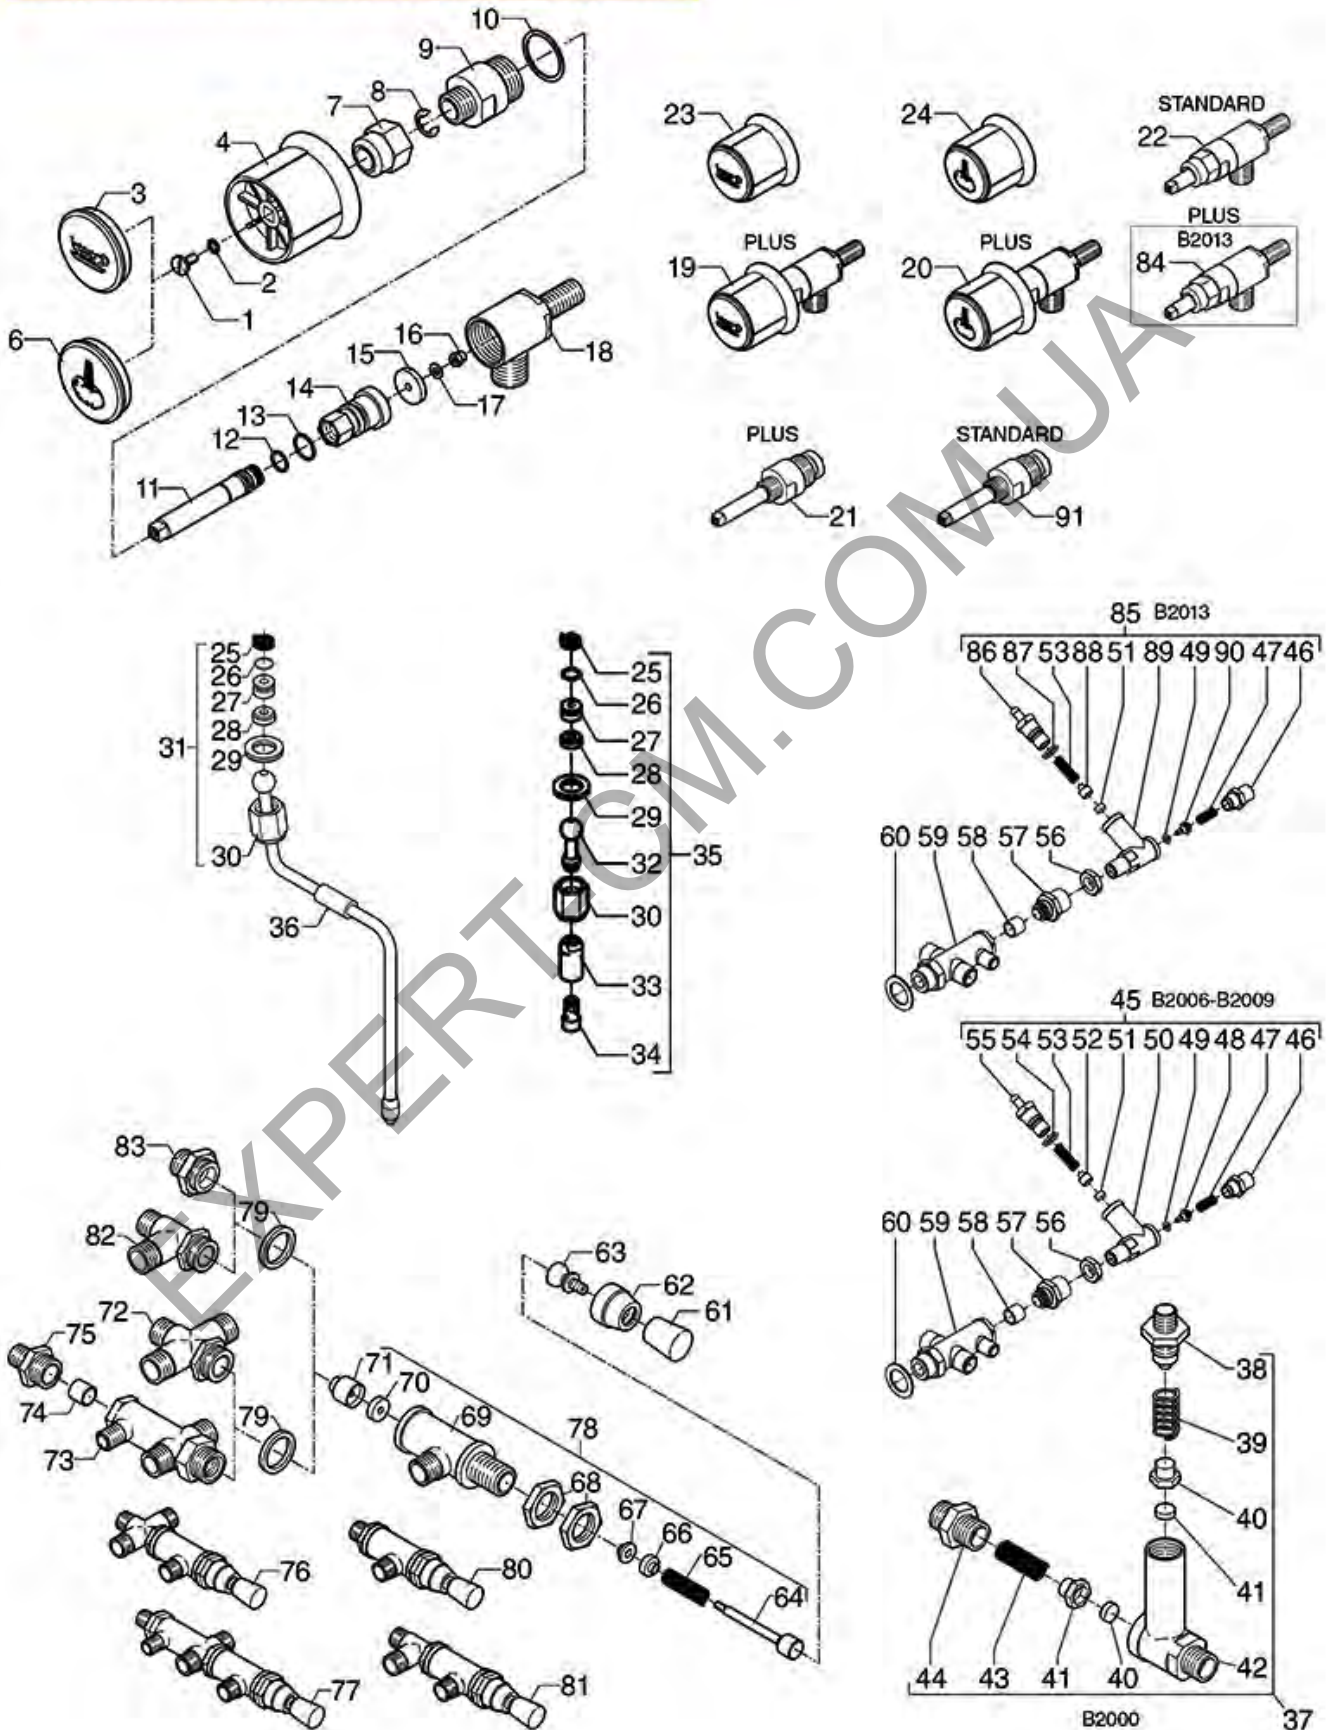

TAPS B2000-B2006-B2009-B3000-B2013

B2000-B2000AL-B2006-B2006AL-B2009-B3000-B2013

Positions without LF code no.: upon request

BEZZERA

Position	LF code no.	Description
3	5501073	WATER INSERT FOR KNOB
4	5028645	WATER/STEAM TAP KNOB
6	5501072	STEAM INSERT FOR KNOB
7	5048263	WATER/STEAM TAP NUT
8	1348326	SPRING RING RADIAL $\varnothing$ 7 mm
10	1186105	COPPER FLAT GASKET $\varnothing$ 28x24x1 mm
11	1324168	WATER/STEAM TAP PIN PLUS
12	1186707	O-RING 0108 VITON
13	1186709	O-RING 0115 VITON
14	5048170	GASKET HOLDER PLUS
15	1186102	FLAT EPDM GASKET $\varnothing$ 19x3.5x4 mm
16	1186101	SCREW FOR GASKET HOLDER
17	1186101	SCREW FOR GASKET HOLDER
19	5061562	WATER TAP ASSEMBLY PLUS
20	1548030	STEAM TAP COMPLETE PLUS
22	1348325	WATER/STEAM TAP
23	1241352	WATER TAP KNOB
24	1241351	STEAM TAP KNOB
25	1250545	SPRING $\varnothing$ 14x10 mm
26	1186304	O-RING 0112 EPDM
27	1186331	BUSHING
28	1186332	CONICAL PTFE SEAL $\varnothing$ 16.5x6x5.5 mm
30	1348327	RING NUT WATER/STEAM PIPE
31	1449370	STEAM PIPE COMPLETE
35	1449373	COMPLETE WATER PIPE
36	1186180	BURN PREVENTING RUBBERPIECE $\varnothing$ 10 mm
37	1523407	EXPANSION VALVE
41	1186108	BLIND GASKET $\varnothing$ 12x5 mm EPDM
47	5049014	SPRING $\varnothing$ 7.5x22 mm
49	1186612	O-RING 02025 VITON
51	1186154	BLIND GASKET 8x4
53	1250358	SPRING $\varnothing$ 8x33 mm EXPANSION VALVE
58	1160501	WATER FILTER $\varnothing$ 14x10x12 mm
64	1324102	INLET TAP PIN
65	1250446	INLET TAP SPRING $\varnothing$ 9x35 mm
67	1186109	CONICAL PTFE SEAL $\varnothing$ 12x5x6 mm
70	1186111	FLAT EPDM GASKET $\varnothing$ 14x4x4 mm
74	1160501	WATER FILTER $\varnothing$ 14x10x12 mm
79	1186333	COPPER FLAT GASKET $\varnothing$ 26x20x2 mm
84	1548031	TAP WATER/STEAM PLUS
87	1186730	O-RING 0114 VITON
91	1548051	HOUSING FOR TAP WATER/STEAM