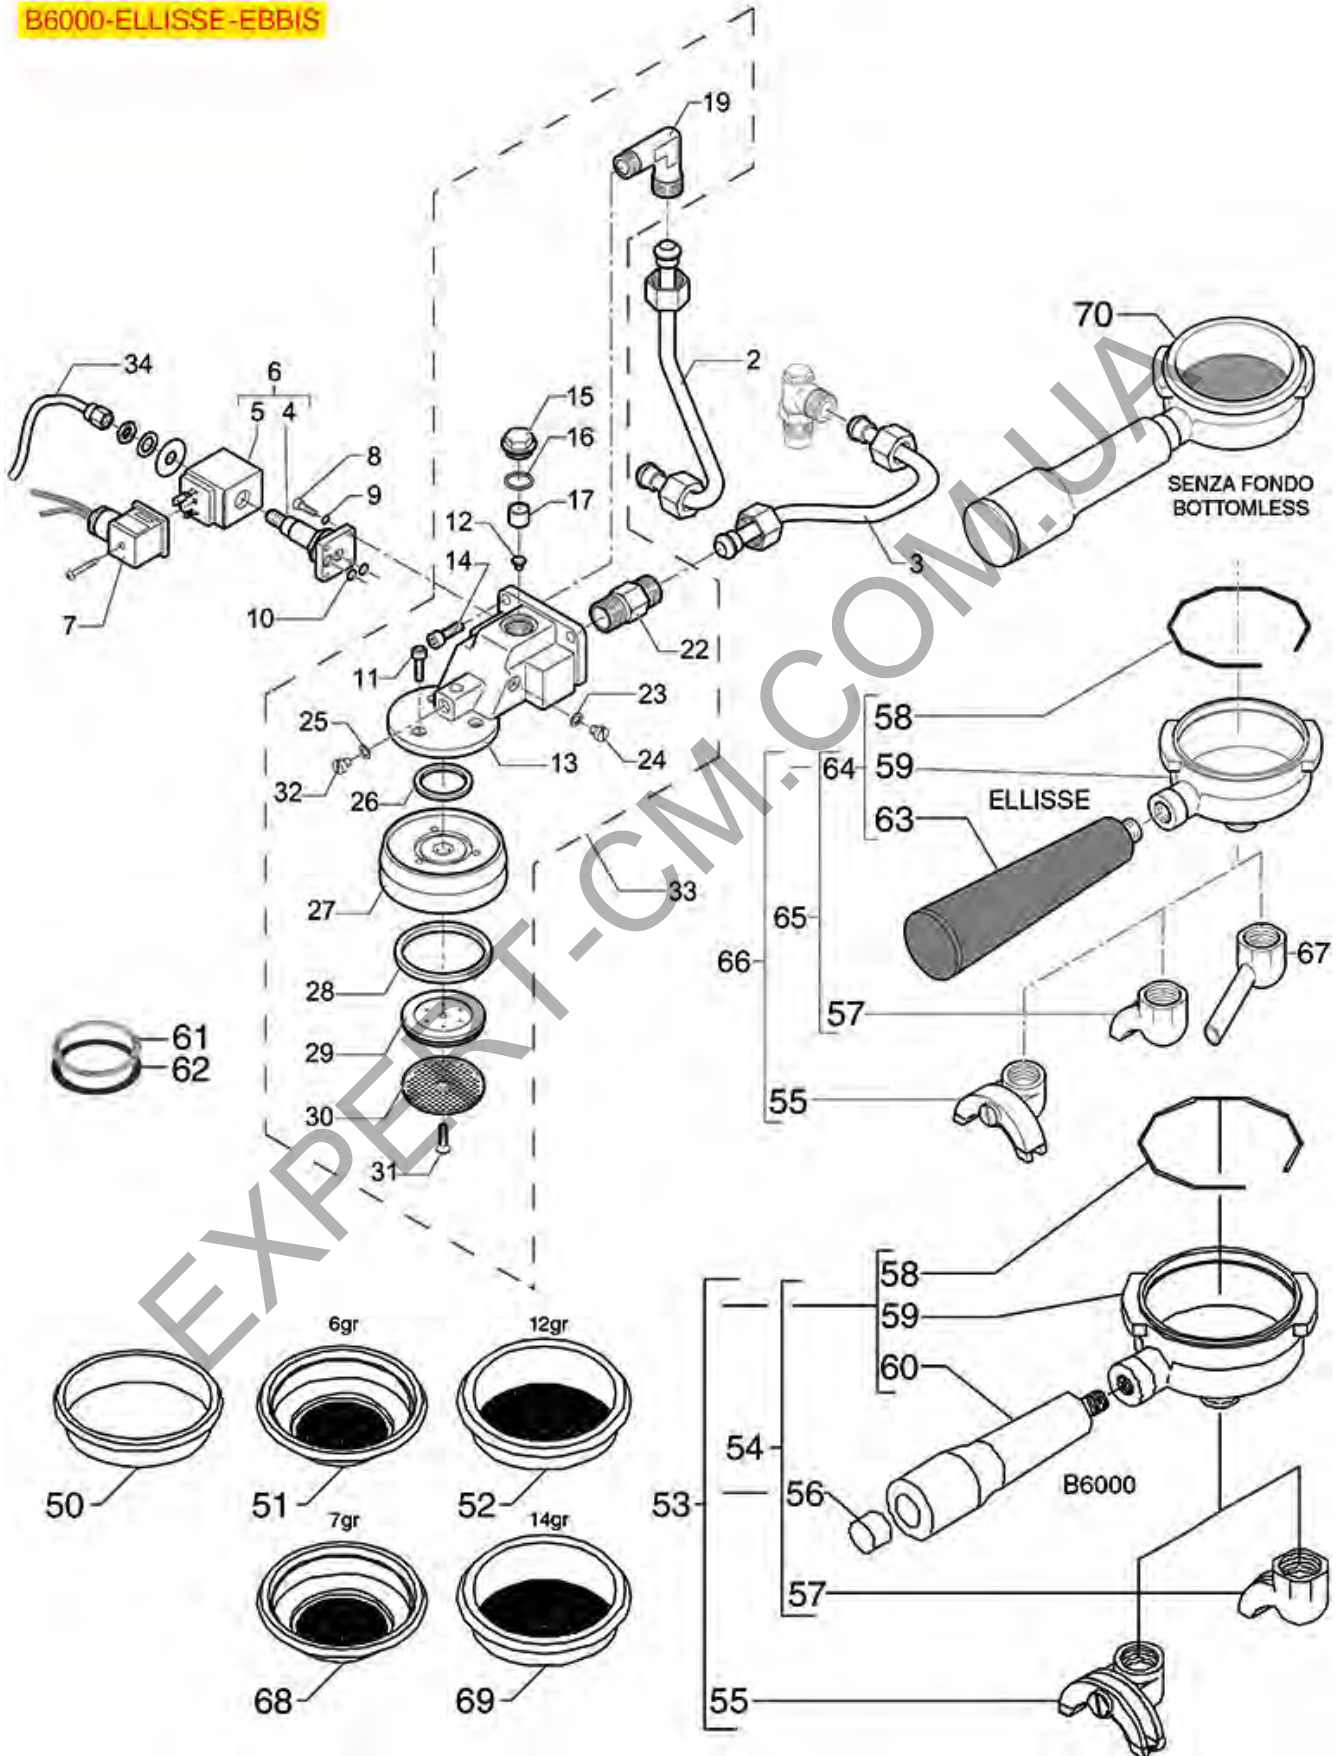

BREW GROUP B6000-ELLISSE-EBBIS

B6000-ELLISSE-EBBIS

BE0603

BEZZERA

Position	LF code no.	Description
4	1120339	3-WAY MECHANICAL COMPONENT PARKER
5	1120008	COIL SIRAI ZA10AF8 14VA 230V 50Hz
5	3120032	COIL PARKER ZB09 9W 220/240V 50/60Hz
6	1120101	3-WAY SOLENOID VALVE PARKER 115V 50/60Hz
6	1120335	3-WAY SOLENOID VALVE PARKER 230V 50/60Hz
7	3120044	CONNECTOR FEMALE SMALL
8	1184006	LOW CYLINDER HEAD SCREW M4x12
9	1348814	TOOTHED WASHER EXT. M4
10	1186611	O-RING 02025 RED SILICONE
10	1186612	O-RING 02025 VITON
12	1500530	NOZZLE M5x1 HOLE $\varnothing$ 0.75 mm
14	1528084	CYLINDER HEAD SCREW M8x25
15	1439003	CAP $\varnothing$ 18 mm FOR BREW GROUP
16	1186714	O-RING 0119 VITON
17	1160501	WATER FILTER $\varnothing$ 14x10x12 mm
26	3186580	O-RING 04131 VITON
27	1002010	FILTER HOLDER FITTING BELL
28	1786059	GASKET FILTER HOLDER $\varnothing$ 72x55.5x9.3 mm
29	1086502	SHOWER HOLDER DIFFUSER
30	1081036	SHOWER $\varnothing$ 57.5 mm
30	1081536	SHOWER SCREEN $\varnothing$ 57.5 mm
31	1528023	COUNTERSUNK FLAT HEAD SCREWS M5x16
50	1160339	BLIND FILTER $\varnothing$ 70x17 mm
51	1160251	1 CUP FILTER 6 g $\varnothing$ 70x20.5 mm
52	1160252	FILTER 2-CUP 12 g $\varnothing$ 70x21 mm
55	1022502	DOUBLE SPOUT $\varnothing$ 3/8"
57	1022059	SPOUT SINGLE $\varnothing$ 3/8"
58	1250002	S/STEEL FILTER LOCKING SPRING $\varnothing$ 1.20 mm
59	1165006	FILTER HOLDER FOR COFFEE MACHINES
60	1241501	FILTER HOLDER HANDLE M12
60	1241504	FILTER HOLDER HANDLE M12
61	1190001	PAPER SHIM $\varnothing$ 73x59x0.8 mm
62	1190002	RUBBER SHIM $\varnothing$ 73x59x1 mm EPDM
63	1241380	FILTER HOLDER HANDLE BLUE M12
63	1241381	FILTER HOLDER HANDLE M12
68	1160335	1 CUP FILTER 7 g $\varnothing$ 70x24,5 mm
69	1160337	FILTER 2-CUP 14 g $\varnothing$ 70x24,5 mm
70	1165181	BOTTOMLESS FILTER HOLDER BEZZERA