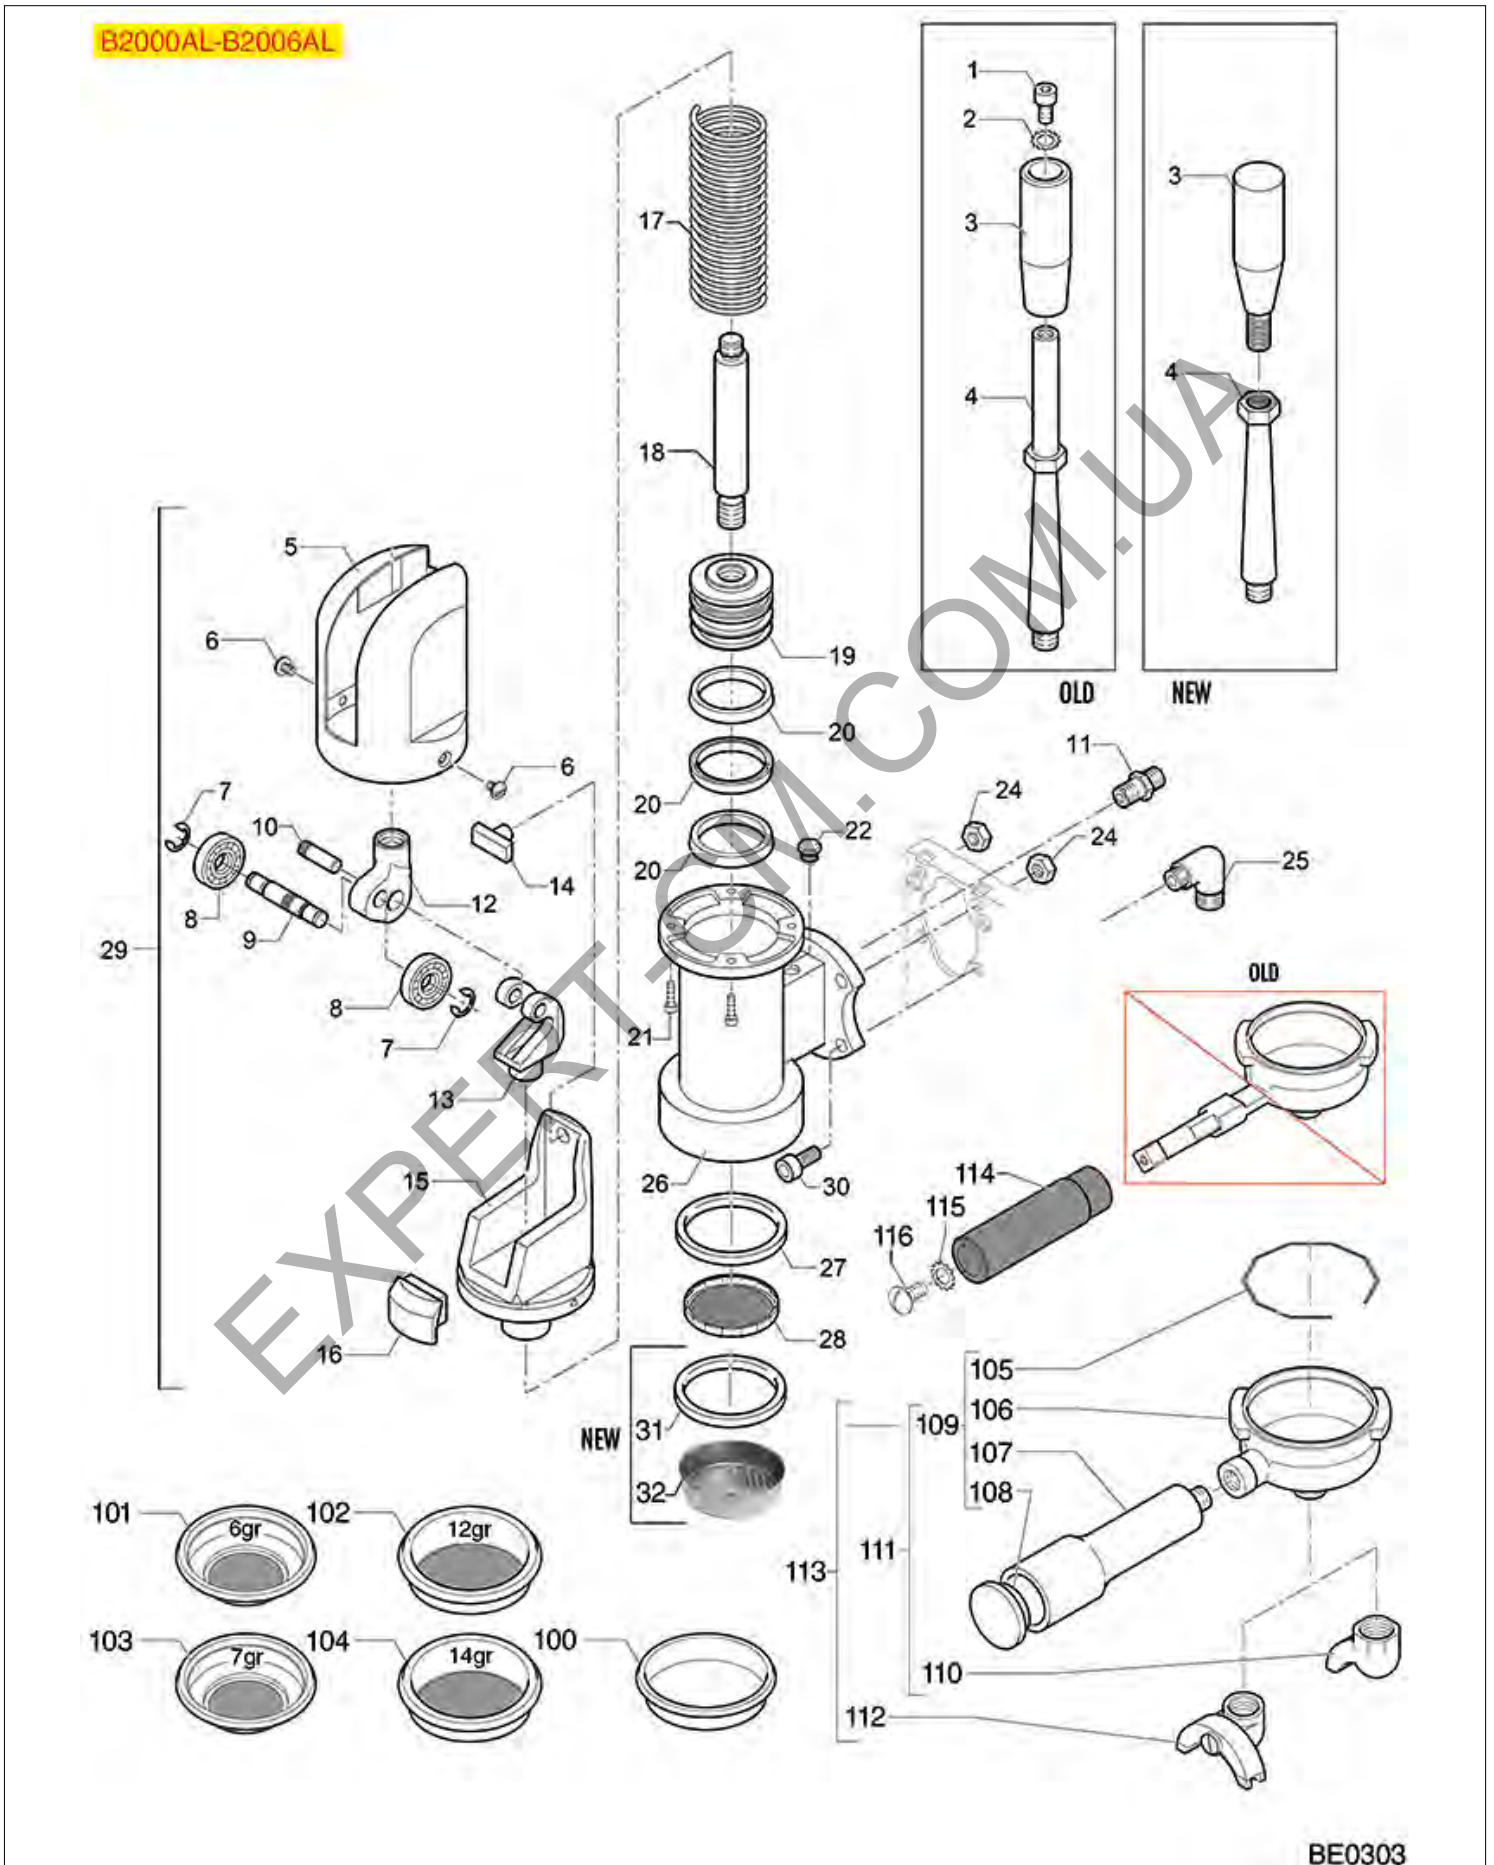

BREW GROUP B2000AL-B2006AL

Positions without LF code no.: upon request

BEZZERA

Position	LF code no.	Description
3	1241504	FILTER HOLDER HANDLE M12
7	1348023	RADIAL SEEGER RING $\varnothing$ 9 mm
14	1186205	RUBBER SHOCK ABSORBER
16	1012003	RUBBER BUMPER
17	1250357	LEVER GROUP SPRING
21	1528049	CYLINDER HEAD SCREW M4x16
27	1486018	FILTERHOLDER GASKET $\varnothing$ 66x56.5x5.3 mm
28	1081003	SHOWER SCREEN $\varnothing$ 57.5 mm
30	1528084	CYLINDER HEAD SCREW M8x25
31	1786059	GASKET FILTER HOLDER $\varnothing$ 72x55.5x9.3 mm
32	1081016	SHOWER SCREEN $\varnothing$ 60 mm
32	1081116	SHOWER SCREEN $\varnothing$ 60 mm
32	1081216	SHOWER SCREEN $\varnothing$ 60 mm
32	1081516	SHOWER $\varnothing$ 60 mm
100	1160339	BLIND FILTER $\varnothing$ 70x17 mm
101	1160251	1 CUP FILTER 6 g $\varnothing$ 70x20.5 mm
102	1160252	FILTER 2-CUP 12 g $\varnothing$ 70x21 mm
103	1160335	1 CUP FILTER 7 g $\varnothing$ 70x24,5 mm
104	1160337	FILTER 2-CUP 14 g $\varnothing$ 70x24,5 mm
105	1250101	FILTER LOCKING SPRING $\varnothing$ 1,00 mm INOX
106	1165128	FILTER HOLDER F/COFFEE MACHINES BEZZERA
107	1241501	FILTER HOLDER HANDLE M12
110	1022501	SPOUT 1 CUP $\varnothing$ 3/8"
112	1022502	DOUBLE SPOUT $\varnothing$ 3/8"

EXPERT-CM.COM.UA