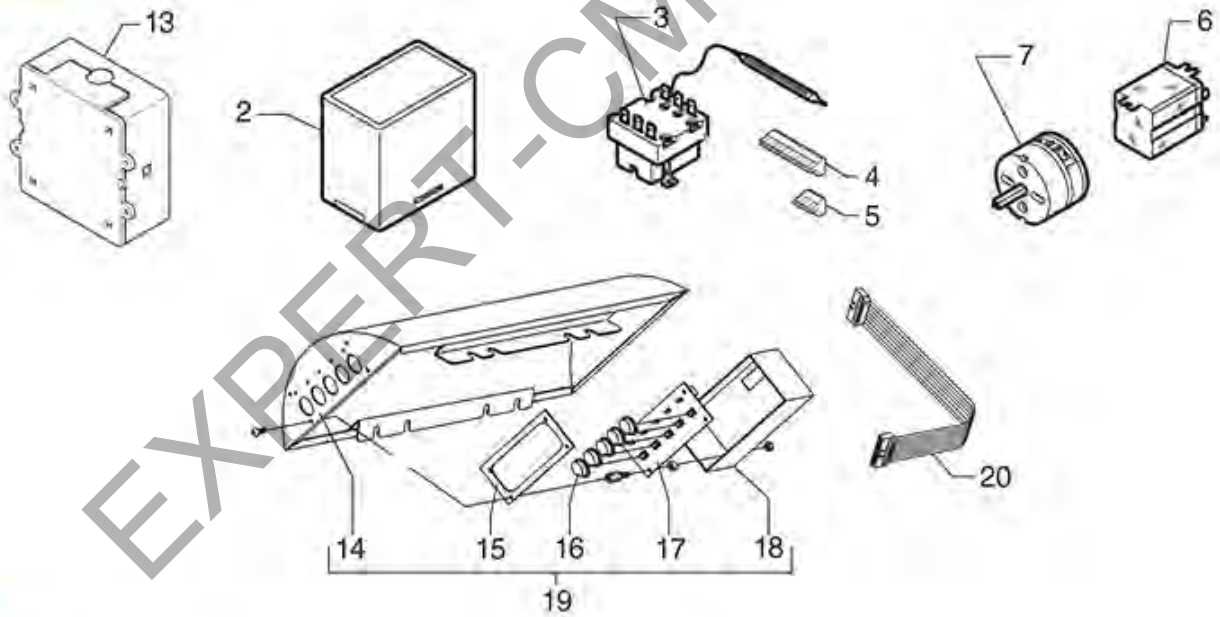

ELECTRICAL PARTS B6000-GALATEA-BZ

B6000

GALATEA

BZ