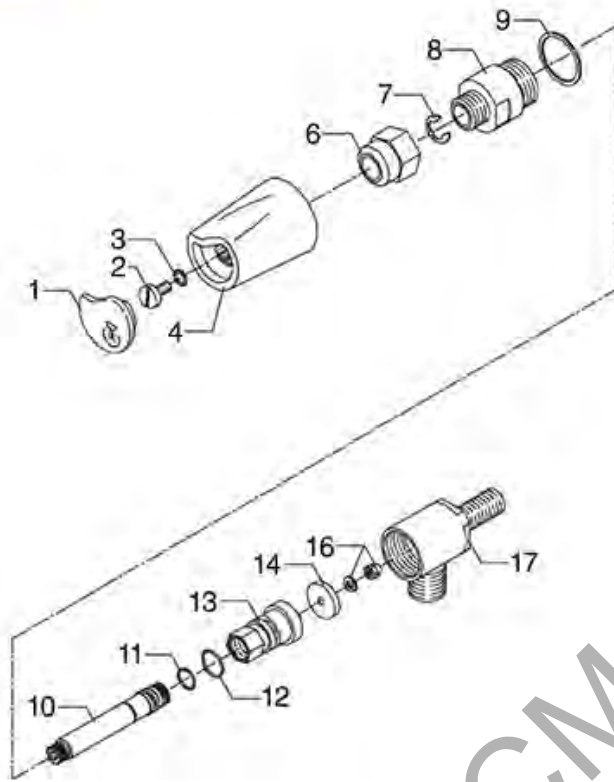

TAPS ELLISSE NEW

ELLISSE NEW

BEZZERA

Position	LF code no.	Description
6	5048263	WATER/STEAM TAP NUT
7	1348326	SPRING RING RADIAL $\varnothing$ 7 mm
9	1186105	COPPER FLAT GASKET $\varnothing$ 28x24x1 mm
12	1186709	O-RING 0115 VITON
13	5048170	GASKET HOLDER PLUS
14	1186102	FLAT EPDM GASKET $\varnothing$ 19x3.5x4 mm
16	1186101	SCREW FOR GASKET HOLDER
22	1548044	TAP WATER/STEAM PLUS
27	1449370	STEAM PIPE COMPLETE
29	1250545	SPRING $\varnothing$ 14x10 mm
30	1186304	O-RING 0112 EPDM
31	1186331	BUSHING
32	1186332	CONICAL PTFE SEAL $\varnothing$ 16.5x6x5.5 mm
35	1186180	BURN PREVENTING RUBBERPIECE $\varnothing$ 10 mm
39	1186707	O-RING 0108 VITON
44	1186730	O-RING 0114 VITON
45	1250358	SPRING $\varnothing$ 8x33 mm EXPANSION VALVE
47	1186154	BLIND GASKET 8x4
49	1186612	O-RING 02025 VITON
51	5049014	SPRING $\varnothing$ 7.5x22 mm
55	1160501	WATER FILTER $\varnothing$ 14x10x12 mm

EXPERT-CM.COM.UA