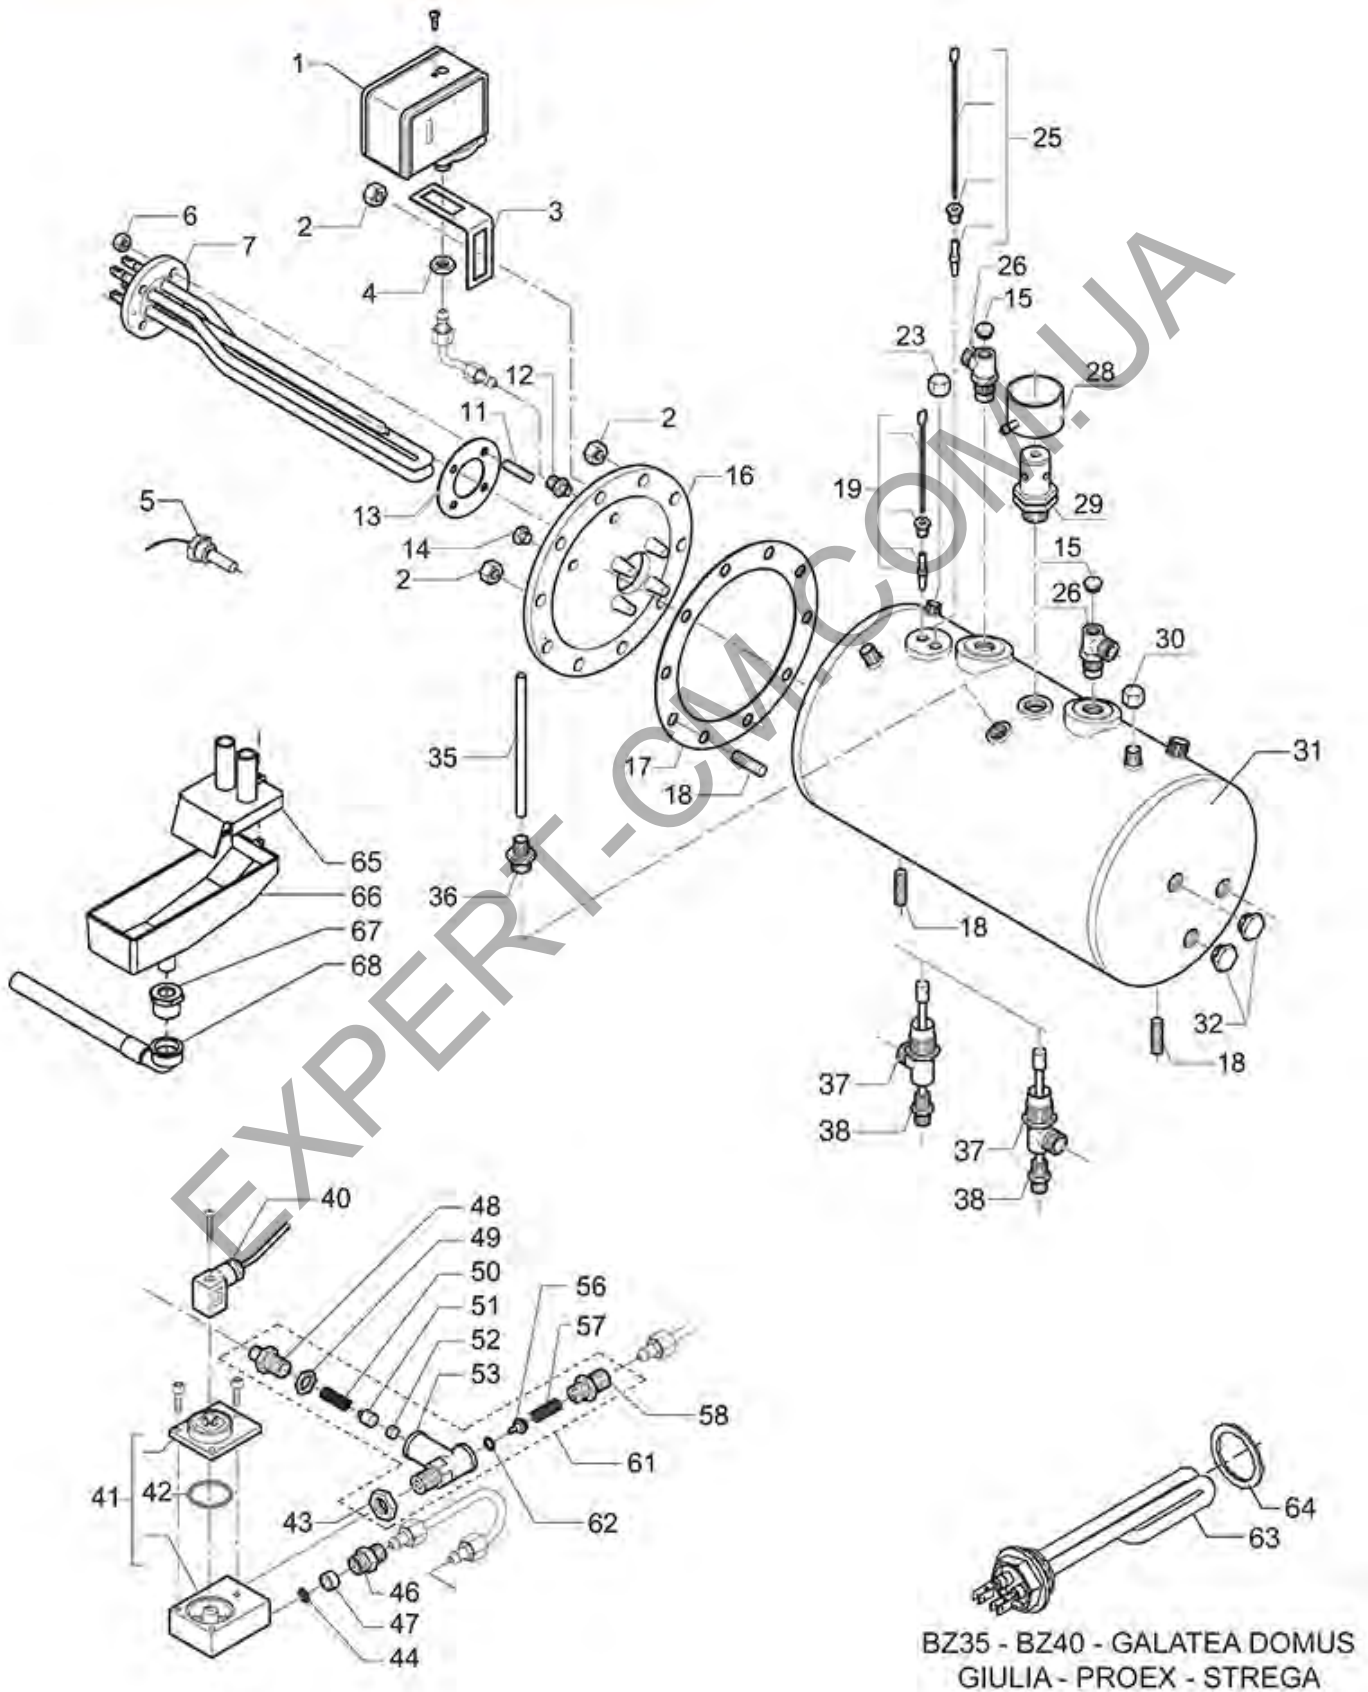

BOILER

B2000-B2006-B3000-B4000-B6000-EBBIS-ELLISSE

BZ35 - BZ40 - GALATEA DOMUS
GIULIA - PROEX - STREGA

BEZZERA

Position	LF code no.	Description
1	1320531	PRESSURE SWITCH P302/6 3-POLES 30A
5	5051250	TEMPERATURE PROBE $\varnothing$ 1/4"M
6	3060069	HEXAGONAL NUT M8 MEDIUM
7	1755223	HEATING ELEMENT 1850/2200W 220/240V
7	1755224	HEATING ELEMENT 2750/3300W 220/240V
7	1755225	HEATING ELEMENT 3300/3800W 220/240V
7	1755227	HEATING ELEMENT 4600/5400W 220/240V
7	1755620	HEATING ELEMENT 3500W 110V
13	1186628	FLAT CARBO GASKET $\varnothing$ 76x40x2 mm
17	1186541	BOILER GASKET $\varnothing$ 205x150x2 mm
17	5035312	NON-ASBESTOS FLAT GASKET $\varnothing$ 205x151x2 mm
19	5052337	LEVEL PROBE M10-90 mm
25	5052338	LEVEL PROBE M10-155 mm
29	1515110	BOILER VALVE $\varnothing$ 1/2"M 1.8bar CE-PED
29	5029783	BOILER VALVE $\varnothing$ 1/2"M 1.65bar CE
40	1455033	CONNECTOR FEMALE SMALL
41	1455067	VOLUMETRIC FLOW METER GICAR
42	1186631	O-RING 02112 VITON
44	1160516	WATER FILTER $\varnothing$ 11 mm
52	1186154	BLIND GASKET 8x4
57	5049014	SPRING $\varnothing$ 7.5x22 mm
62	1186612	O-RING 02025 VITON
63	1755621	HEATING ELEMENT 1350W 110V
63	1755623	HEATING ELEMENT 1250/1450W 220/240V
64	1186627	CARBO FLAT GASKET $\varnothing$ 41x33x3 mm
64	1186993	PTFE FLAT GASKET $\varnothing$ 42x33x3 mm
65	3244007	DRAIN TANK COVER
66	1527031	DRAIN TRAY

EXPERT-CM.COM.UA