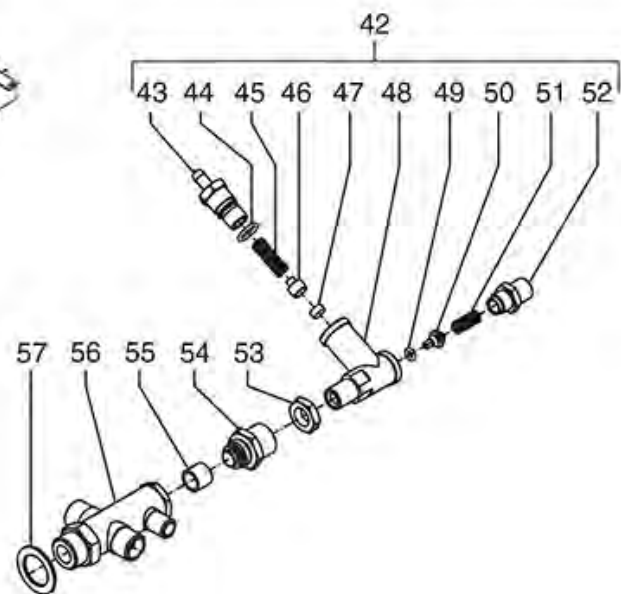

TAPS ELLISSE NEW

ELLISSE NEW

BEZZERA

Position	LF code no.	Description
6	5048263	WATER/STEAM TAP NUT
7	1348326	SPRING RING RADIAL $\varnothing$ 7 mm
9	1186105	COPPER FLAT GASKET $\varnothing$ 28x24x1 mm
12	1186709	O-RING 0115 VITON
13	5048170	GASKET HOLDER PLUS
14	1186102	FLAT EPDM GASKET $\varnothing$ 19x3.5x4 mm
16	1186101	SCREW FOR GASKET HOLDER
22	1548044	TAP WATER/STEAM PLUS
27	1449370	STEAM PIPE COMPLETE
29	1250545	SPRING $\varnothing$ 14x10 mm
30	1186304	O-RING 0112 EPDM
31	1186331	BUSHING
32	1186332	CONICAL PTFE SEAL $\varnothing$ 16.5x6x5.5 mm
35	1186180	BURN PREVENTING RUBBERPIECE $\varnothing$ 10 mm
39	1186707	O-RING 0108 VITON
44	1186730	O-RING 0114 VITON
45	1250358	SPRING $\varnothing$ 8x33 mm EXPANSION VALVE
47	1186154	BLIND GASKET 8x4
49	1186612	O-RING 02025 VITON
51	5049014	SPRING $\varnothing$ 7.5x22 mm
55	1160501	WATER FILTER $\varnothing$ 14x10x12 mm

EXPERT-CM.COM.UA