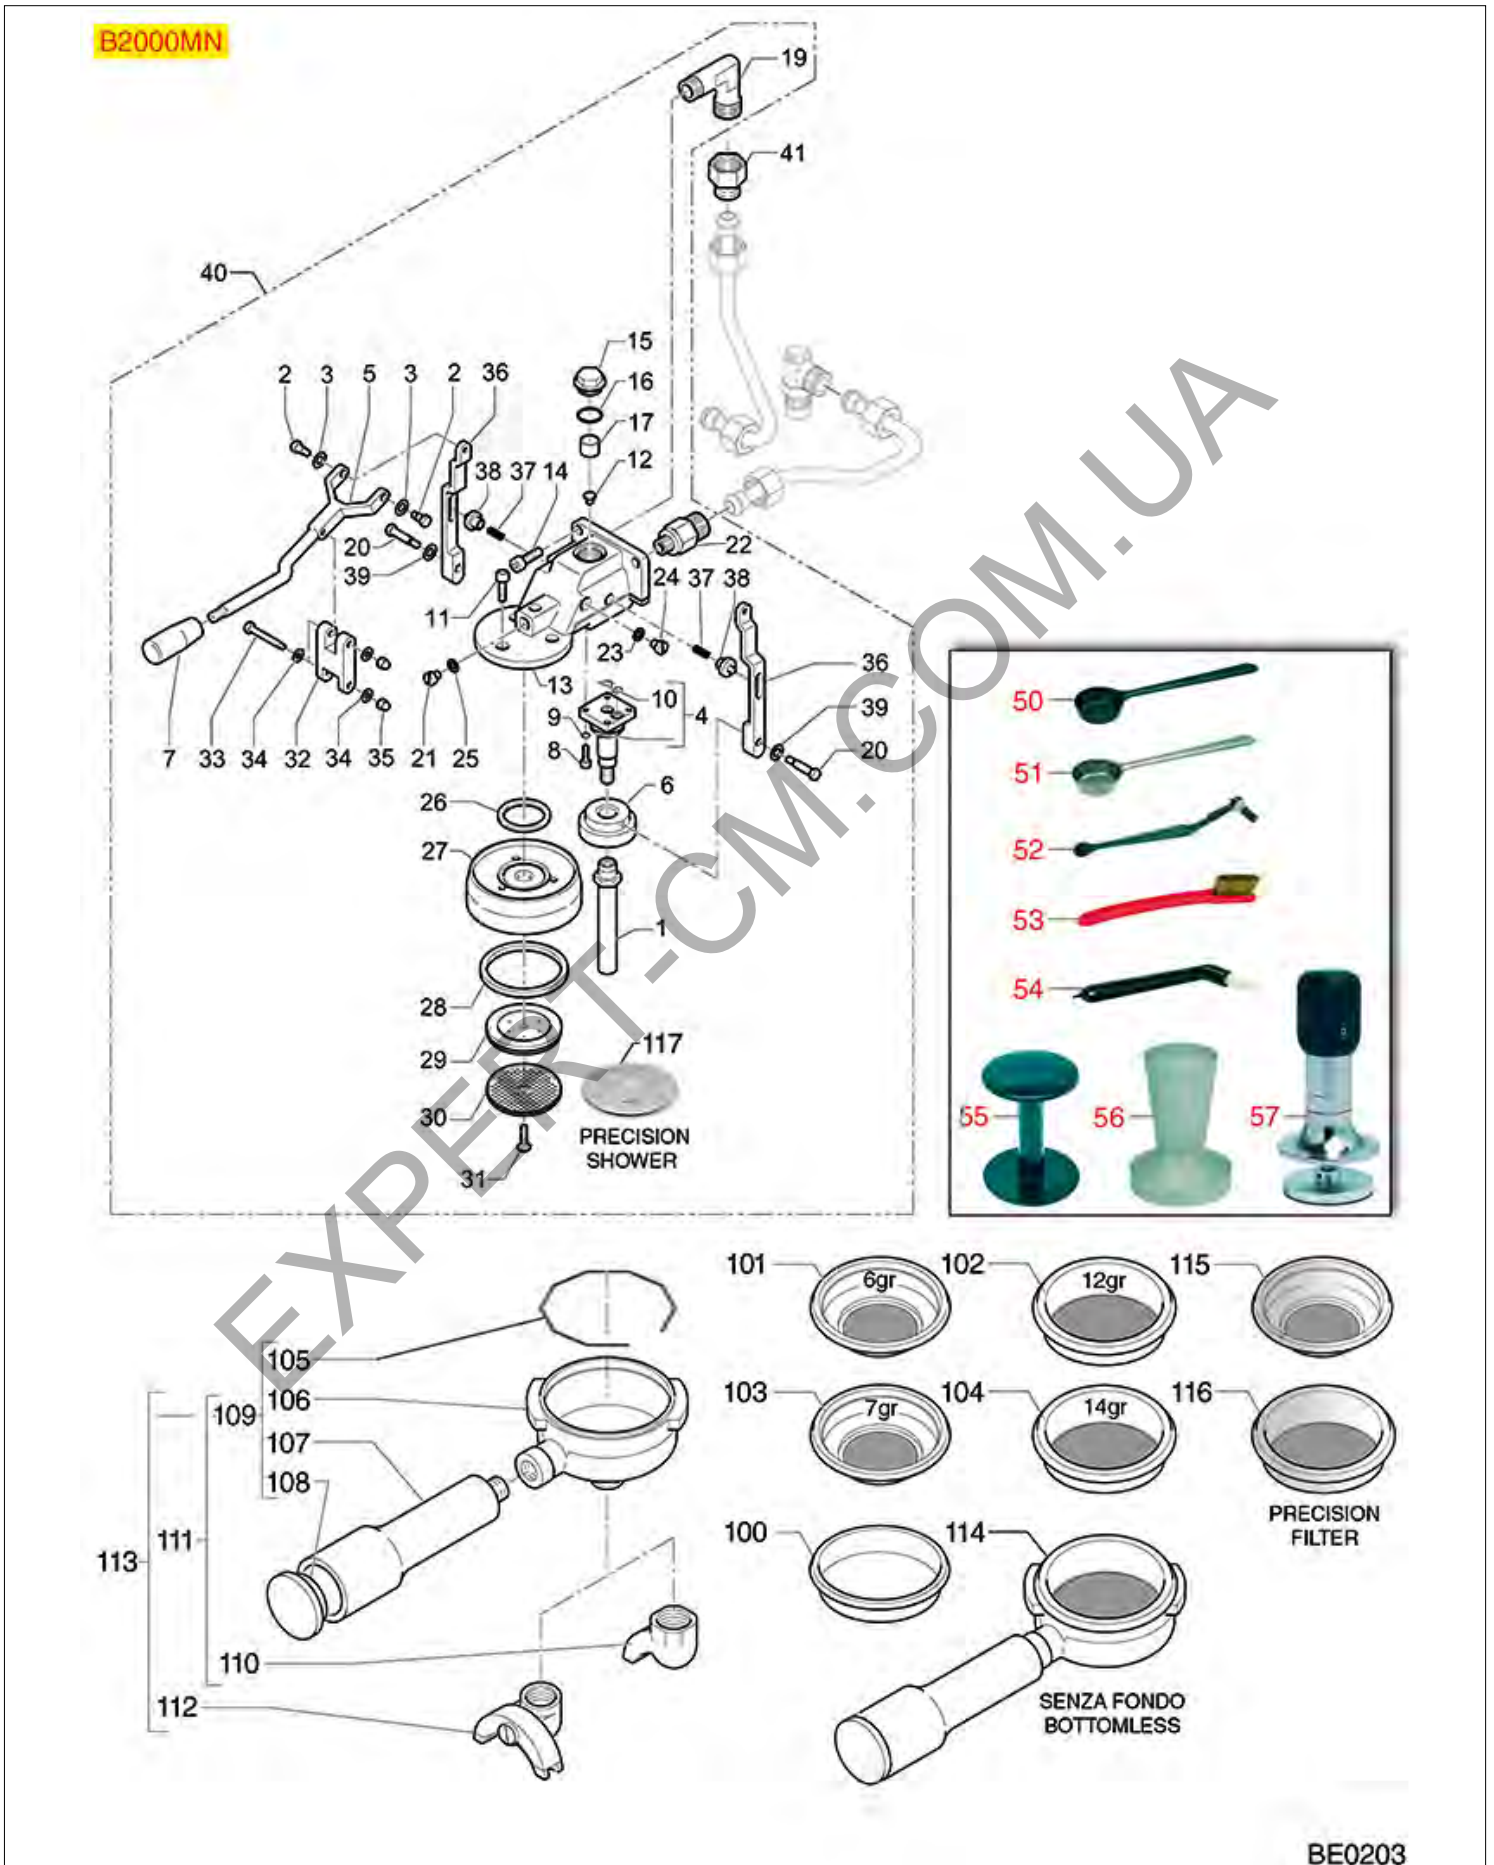

BREW GROUP B2000MN-B3000

Positions without LF code no.: upon request

BEZZERA

Position	LF code no.	Description
4	1120334	3-WAY MECHANICAL COMPONENT LUCIFER
8	1184006	LOW CYLINDER HEAD SCREW M4x12
9	1348814	TOOTHED WASHER EXT. M4
10	1186611	O-RING 02025 RED SILICONE
10	1186612	O-RING 02025 VITON
12	1500530	NOZZLE M5x1 HOLE $\varnothing$ 0.75 mm
14	1528084	CYLINDER HEAD SCREW M8x25
15	1439003	CAP $\varnothing$ 18 mm FOR BREW GROUP
16	1186714	O-RING 0119 VITON
17	1160501	WATER FILTER $\varnothing$ 14x10x12 mm
26	3186580	O-RING 04131 VITON
27	1002010	FILTER HOLDER FITTING BELL
28	1486018	FILTERHOLDER GASKET $\varnothing$ 66x56.5x5.3 mm
28	1486020	FILTER HOLDER GASKET $\varnothing$ 69x57x6 mm
28	1786059	GASKET FILTER HOLDER $\varnothing$ 72x55.5x9.3 mm
29	1086502	SHOWER HOLDER DIFFUSER
30	1081006	SHOWER SCREEN $\varnothing$ 51.5 mm
30	1081007	SHOWER SCREEN $\varnothing$ 51.5 mm
30	1081036	SHOWER $\varnothing$ 57.5 mm
30	1081536	SHOWER SCREEN $\varnothing$ 57.5 mm
31	1528023	COUNTERSUNK FLAT HEAD SCREWS M5x16
31	1528501	COUNTERSUNK HEAD SCREWS WITH SHELL M5x12
34	1348814	TOOTHED WASHER EXT. M4
50	1069001	PLASTIC MEASURING SPOON 20 ml
51	1069002	STAINLESS STEEL MEASURING SPOON 20 ml
52	1384003	SHOWER CLEANING BRUSH BLACK
53	1384002	BRUSH FOR MAINTENANCE
54	1384001	SHOWER CLEANING BRUSH
55	1385002	NYLON COFFEE TAMPER $\varnothing$ 50/57 mm
56	1385042	POLISHED ALUMINIUM TAMPER $\varnothing$ 58 mm
56	1385053	ANODIZED ALUMINIUM TAMPER $\varnothing$ 58 mm
57	1385600	DYNAMOMETRIC MANUAL COFFEE TAMPER $\varnothing$ 57mm
60	1190001	PAPER SHIM $\varnothing$ 73x59x0.8 mm
61	1190002	RUBBER SHIM $\varnothing$ 73x59x1 mm EPDM
100	1160339	BLIND FILTER $\varnothing$ 70x17 mm
101	1160251	1 CUP FILTER 6 g $\varnothing$ 70x20.5 mm
102	1160252	FILTER 2-CUP 12 g $\varnothing$ 70x21 mm
103	1160335	1 CUP FILTER 7 g $\varnothing$ 70x24,5 mm
104	1160337	FILTER 2-CUP 14 g $\varnothing$ 70x24,5 mm
105	1250101	FILTER LOCKING SPRING $\varnothing$ 1,00 mm INOX
106	1165006	FILTER HOLDER FOR COFFEE MACHINES
107	1241504	FILTER HOLDER HANDLE M12
110	1022501	SPOUT 1 CUP $\varnothing$ 3/8"
112	1022502	DOUBLE SPOUT $\varnothing$ 3/8"
114	1165181	BOTTOMLESS FILTER HOLDER BEZZERA
115	1460100	PRECISION FILTER 1 CUP 6/8 g H24.5
115	1460101	PRECISION FILTER 1 CUP 7/9 g H26.5
116	1460102	PRECISION FILTER 2 CUPS 12/18 g H24.5
116	1460103	PRECISION FILTER 2 CUPS 14/20 g H26.5
116	1460104	PRECISION FILTER 2 CUPS 18/22 g H28.5
117	1460200	PRECISION SHOWER SCREEN $\varnothing$ 51.5 mm
117	1460203	PRECISION SHOWER SCREEN $\varnothing$ 57 mm
117	1460205	PRECISION SHOWER SCREEN $\varnothing$ 51.5 mm
117	1460208	PRECISION SHOWER SCREEN $\varnothing$ 57 mm