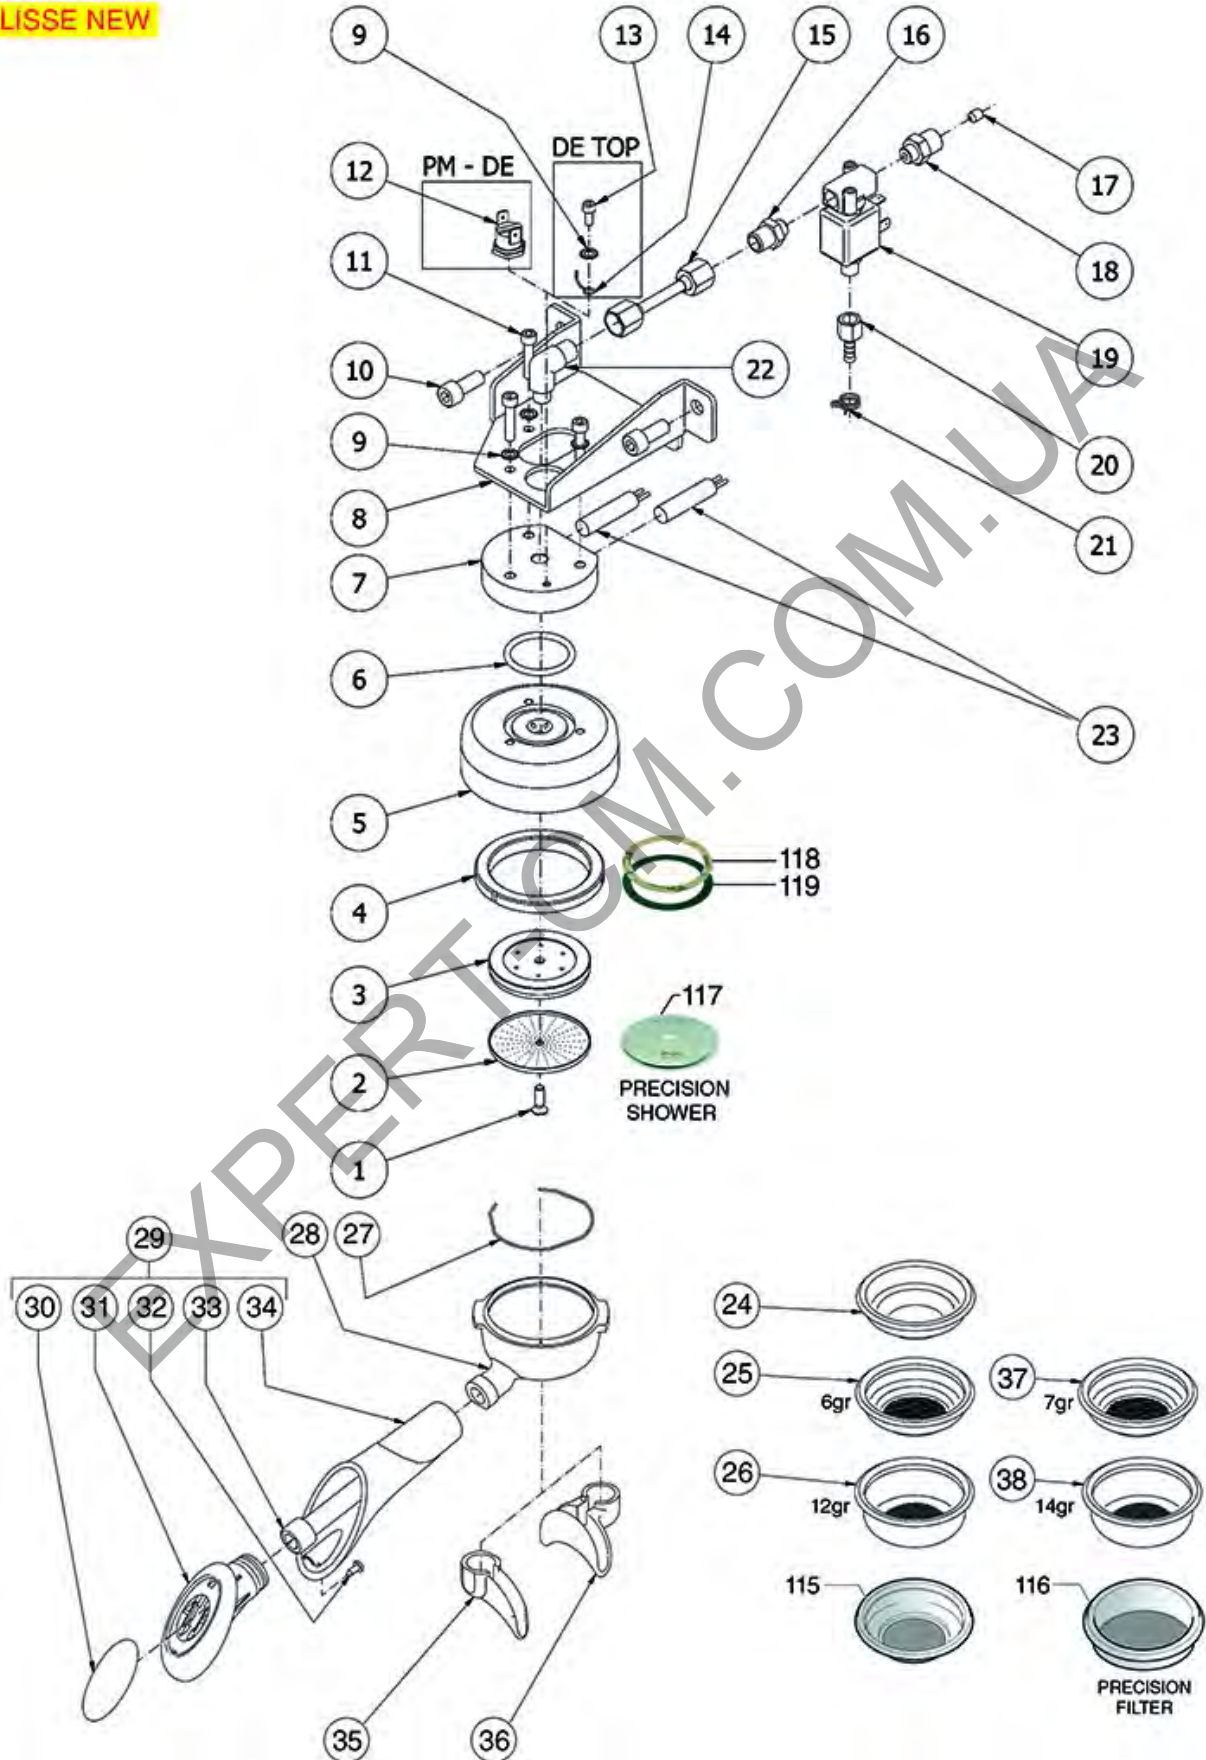

BREW GROUP ELLISSE NEW

ELLISSE NEW

BE0703

BEZZERA

Position	LF code no.	Description
1	1528023	COUNTERSUNK FLAT HEAD SCREWS M5x16
2	1081036	SHOWER \varnothing 57.5 mm
2	1081536	SHOWER SCREEN \varnothing 57.5 mm
3	1086502	SHOWER HOLDER DIFFUSER
4	1786059	GASKET FILTER HOLDER \varnothing 72x55.5x9.3 mm
6	3186580	O-RING 04131 VITON
10	1528026	CYLINDER HEAD SCREW M8x20
11	5055171	CYLINDER HEAD SCREW M5x25
12	1443079	CONTACT THERMOSTAT 95°C M4 250V 16A
13	1455034	CYLINDER HEAD SCREW M4x10
19	5053805	SOLENOID VALVE ODE 3 WAYS \varnothing 1/8" 230V 5W
24	1160339	BLIND FILTER \varnothing 70x17 mm
25	1160251	1 CUP FILTER 6 g \varnothing 70x20.5 mm
26	1160252	FILTER 2-CUP 12 g \varnothing 70x21 mm
27	1250002	S/STEEL FILTER LOCKING SPRING \varnothing 1.20 mm
28	1165131	FILTER HOLDER F/COFFEE MACHINES BEZZERA
29	1141009	FILTER-HOLDER HANDLE M12
35	1022059	SPOUT SINGLE \varnothing 3/8"
36	1022506	SPOUT DOUBLE \varnothing 3/8"
37	1160335	1 CUP FILTER 7 g \varnothing 70x24,5 mm
38	1160337	FILTER 2-CUP 14 g \varnothing 70x24,5 mm
115	1460100	PRECISION FILTER 1 CUP 6/8 g H24.5
115	1460101	PRECISION FILTER 1 CUP 7/9 g H26.5
116	1460102	PRECISION FILTER 2 CUPS 12/18 g H24.5
116	1460103	PRECISION FILTER 2 CUPS 14/20 g H26.5
116	1460104	PRECISION FILTER 2 CUPS 18/22 g H28.5
117	1460203	PRECISION SHOWER SCREEN \varnothing 57 mm
117	1460208	PRECISION SHOWER SCREEN \varnothing 57 mm
118	1190011	PAPER SEAL \varnothing 72x58x0.8 mm
119	1190002	RUBBER SHIM \varnothing 73x59x1 mm EPDM