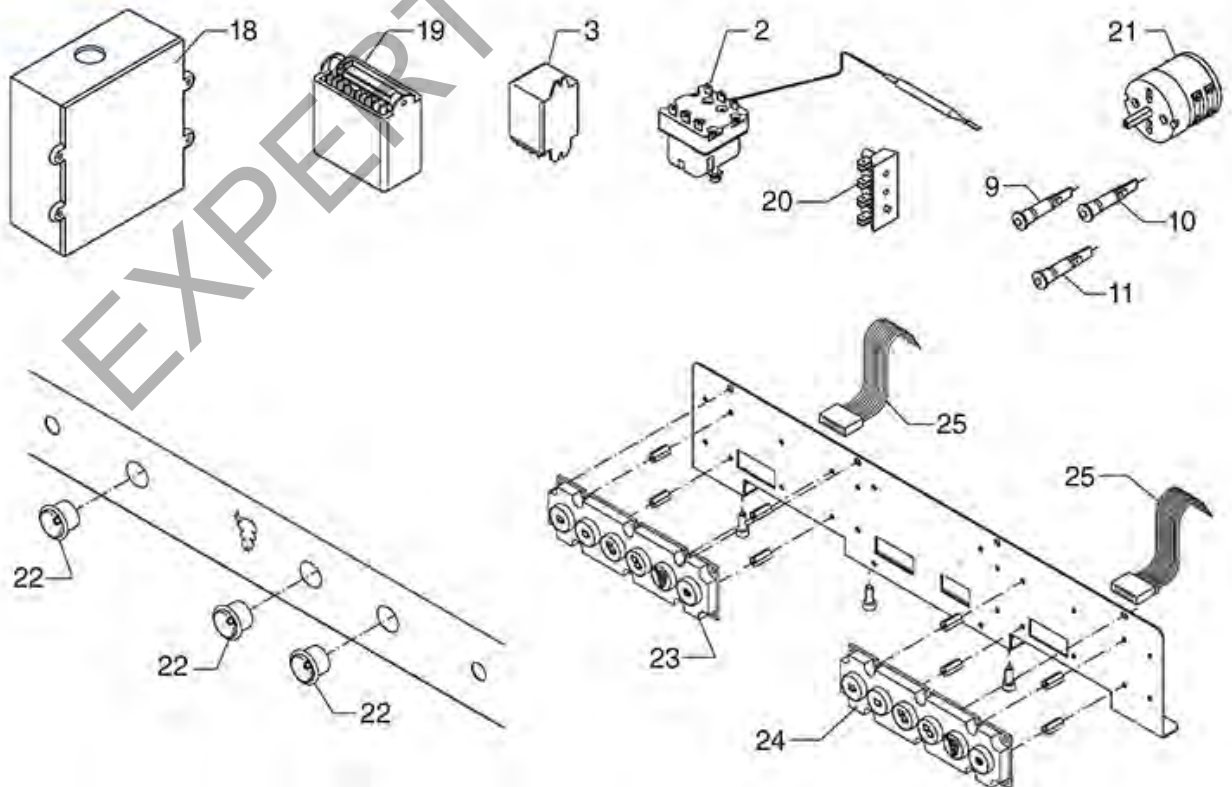

EXPERT-CM.COM.UA

ELECTRICAL PARTS ELLISSE-EBBIS

ELLISSE-EBBIS

ELLISSE NEW

BEZZERA

Position	LF code no.	Description
1	1054026	DOSER CONTROL BOX 1-2 GROUPS 230V
1	1054027	DOSER CONTROL BOX 1-2-3 GROUPS 230V
2	3444142	THREE-PHASE THERMOSTAT 150°C
8	1057401	SELECTOR SWITCH 0-2 POSITIONS 20A 600V
9	3221588	INDICATOR LIGHT GREEN 230V
10	1221036	INDICATOR LIGHT ORANGE 230V
11	1221037	INDICATOR LIGHT RED 230V
12	1319313	PUSH-BUTTON PANEL MEMBRANE 5 BUTTONS
13	1319314	PUSH-BUTTON PANEL MEMBRANE 6 BUTTONS
15	1319817	PUSH-BUTTON PANEL MEMBRANE 5 BUTTONS
16	1319818	PUSH-BUTTON PANEL MEMBRANE 6 BUTTONS
19	1341018	LEVEL REGULATOR RL30/4ESS/F 230V
22	1319645	BIPOLAR SWITCH COMPLETE 16A 250V
23	1319640	PUSH-BUTTON PANEL 6 BUTTONS
24	1319643	PUSH-BUTTON PANEL 6 BUTTONS