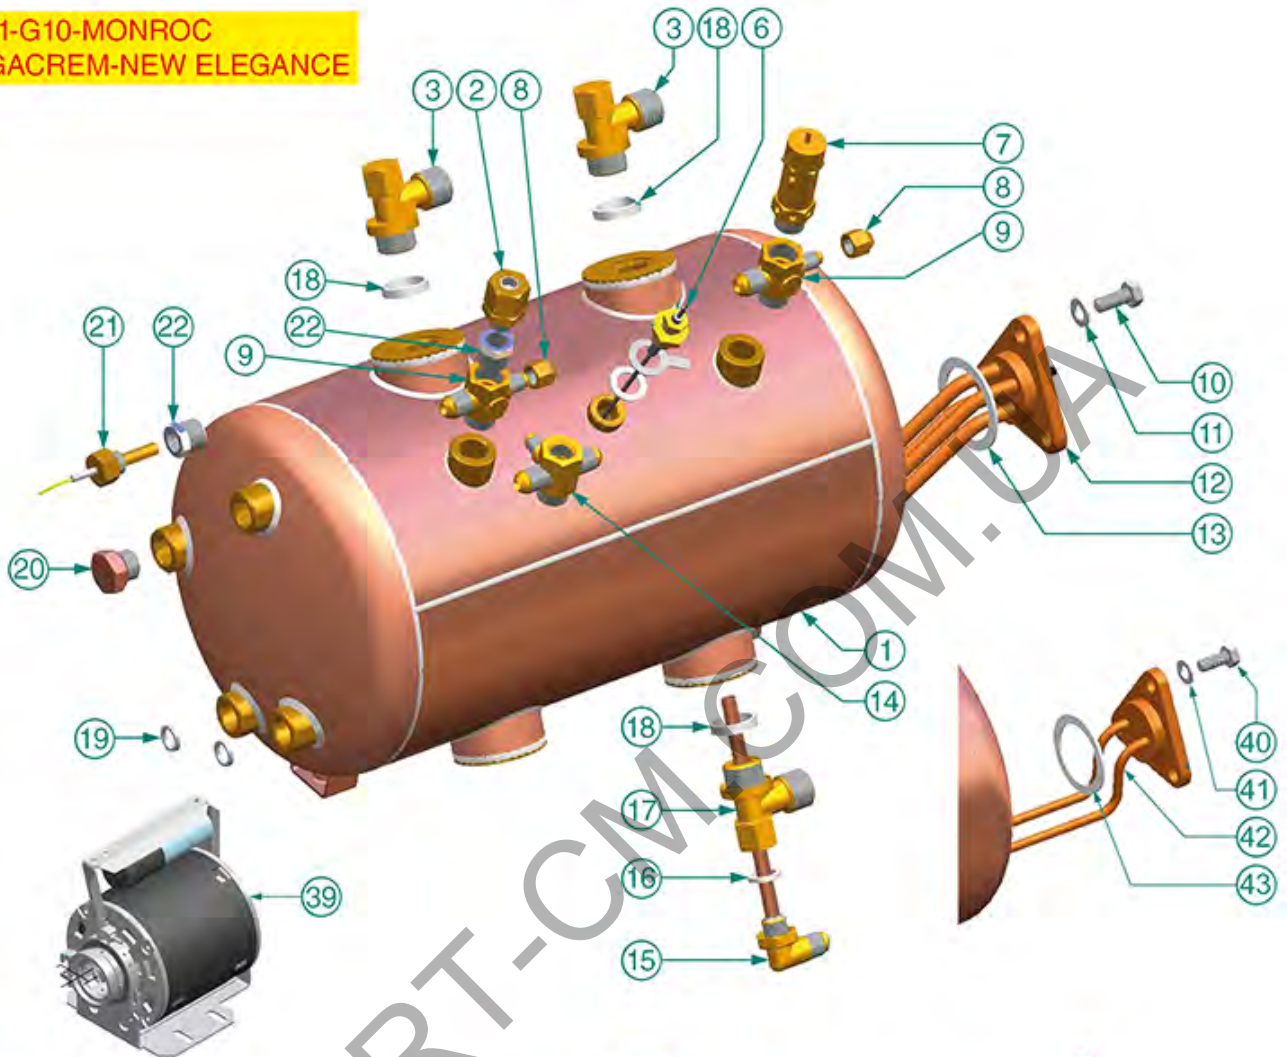

BOILER VARIOUS MODELS

**EB61-G10-MONROC
MEGACREM-NEW ELEGANCE**