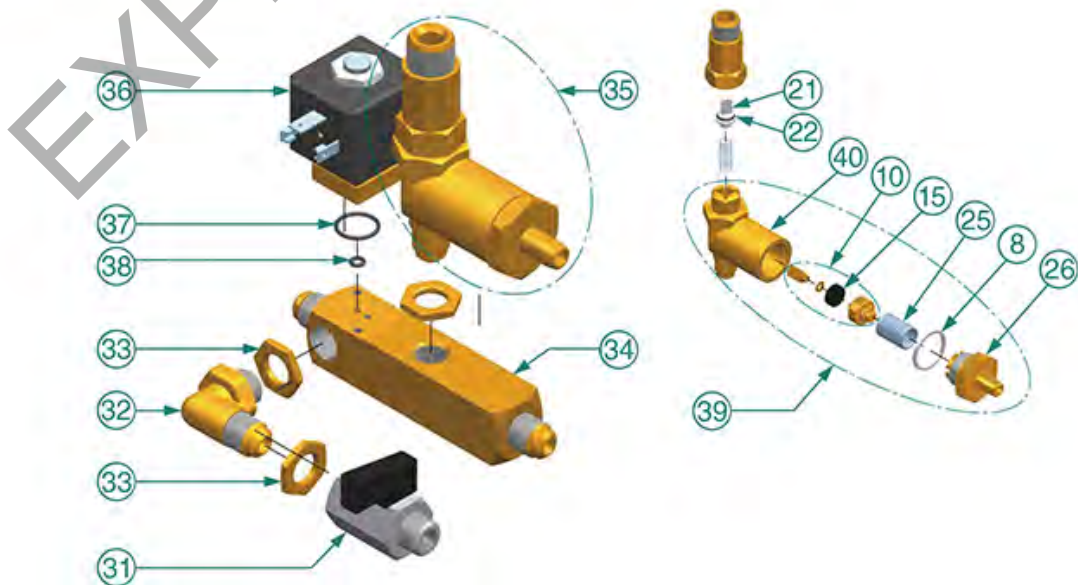

EXPERT-CM.COM.UA

WATER INLET TAPS

EB61-NEW ELEGANCE

DIAMANT-G10-MARKUS-MARKUS SILVER-MEGACREM

EXPOBAR

Position	LF code no.	Description
1	1241001	WATER INLET TAP KNOB
2	1186312	EPDM FLAT GASKET \varnothing 15.5x7.5x4 mm
3	1348036	NUT \varnothing 3/8" WRENCH 21x6mm
4	1186556	O-RING R6 EPDM
5	1349003	FITTING FOR VALVE PIN
7	1184010	LOW CYLINDER HEAD SCREW M6x10
8	1186537	GASKET FLAT PTFE \varnothing 26x22x2 mm
9	1348010	WATER INLET TAP BODY
9	1348013	WATER INLET TAP BODY
10	1358014	INLET VALVE
11	1250163	SPRING \varnothing 12x32 mm VALVE
13	1250071	NON-RETURN VALVE SPRING \varnothing 8x32 mm
14	1323003	STAINLESS STEEL BALL \varnothing 8 mm
15	1186311	NBR FLAT GASKET \varnothing 13x4x4 mm 70SH
16	1186014	O-RING 02015 EPDM
17	1186352	O-RING 02050 EPDM
18	1455034	CYLINDER HEAD SCREW M4x10
19	1120003	2-WAY SOLENOID VALVE PARKER 230V 50Hz
20	1348014	WATER INLET TAP BODY
21	1523074	TRIANGULAR NON-RETURN VALVE
22	1186556	O-RING R6 EPDM
23	1186201	GASKET FLAT PTFE \varnothing 21x16.8x2 mm
24	1348015	WATER INLET TAP BODY
25	1250073	SPRING \varnothing 14.5x32 mm
27	1324033	SQUARE PIN 12.1 mm 6x6 mm M3
29	1358015	WATER INLET TAP
31	3526699	BALL VALVE \varnothing 1/4" MF
32	1349002	ELBOW FITTING \varnothing 1/4"M-1/4"M
33	1348005	NUT \varnothing 1/4"
36	1120003	2-WAY SOLENOID VALVE PARKER 230V 50Hz
37	1186352	O-RING 02050 EPDM
38	1186014	O-RING 02015 EPDM
40	1523701	NON-RETURN VALVE \varnothing 3/8"M-3/8"M

LEVEL

EB61-NEW ELEGANCE

EXPOBAR

Position	LF code no.	Description
3	1439010	LEVEL CAP \varnothing 1/4"M
4	1520003	LEVEL BODY
5	1186498	GASKET FLAT PTFE \varnothing 15x10x1 mm
6	1186236	O-RING 03043 VITON
7	1186038	LEVEL GLASS FITTING
8	1520546	LEVEL GLASS \varnothing 11x140 mm
9	1349002	ELBOW FITTING \varnothing 1/4"M-1/4"M
10	1348005	NUT \varnothing 1/4"
11	3526699	BALL VALVE \varnothing 1/4" MF