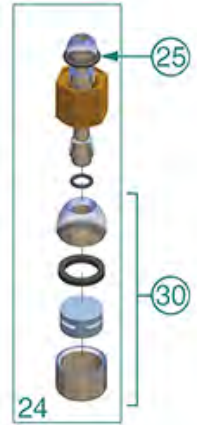

EXPERT-CM.COM.UA

WATER/STEAM TAPS VARIOUS MODELS

G10-MARKUS-MARKUS SILVER-MEGACREM-NEW ELEGANCE

MARKUS

MONROC

EXPOBAR

Position	LF code no.	Description
1	1348004	TAP BODY
2	1186442	BLIND GASKET \varnothing 12x5.8 mm SILICONE
3	1324066	WATER/STEAM TAP PIN
4	1250415	TAP SPRING \varnothing 10.5x32 mm
5	1186244	SPRING BUSHING
6	1786304	ORM GASKET 0058-20 VITON
7	1186171	ROUND COPPER GASKET \varnothing 22x16.5x2.2 mm
8	1349471	TAP PIN
9	1349504	NUT \varnothing 1/2" WRENCH 25x6 mm
10	1241003	KNOB FOR WATER/STEAM TAP
11	1186036	WASHER FLAT LARGE M6
13	1389001	COTTER PIN OF S/STEEL \varnothing 2x20 mm
14	1241045	WATER CAP FOR KNOB
15	1241322	STEAM CAP FOR KNOB
16	1186201	GASKET FLAT PTFE \varnothing 21x16.8x2 mm
17	1250547	SPRING \varnothing 11.5x16 mm
18	1186334	WASHER
19	1359013	WATER-STEAM TAP
21	1348227	WATER TAP
24	1449002	COMPLETE CHROME-PLATED WATER PIPE
25	1186318	O-RING 03043 EPDM
27	1187501	BURN PREVENTING PIPE HANDGRIP \varnothing 8 mm
28	1786071	ORM GASKET 0060-10 EPDM
30	1449002	COMPLETE CHROME-PLATED WATER PIPE
31	1348226	STEAM TAP
32	1449001	STAINL.STEEL COMPLETE STEAM WAND \varnothing 10 mm
36	1449394	STEAM NOZZLE M10x1 4 HOLES