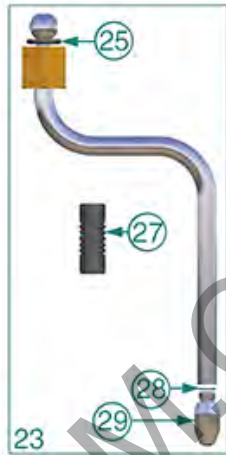

WATER/STEAM TAPS VARIOUS MODELS

G10-MARKUS-MARKUS SILVER-MEGACREM-NEW ELEGANCE