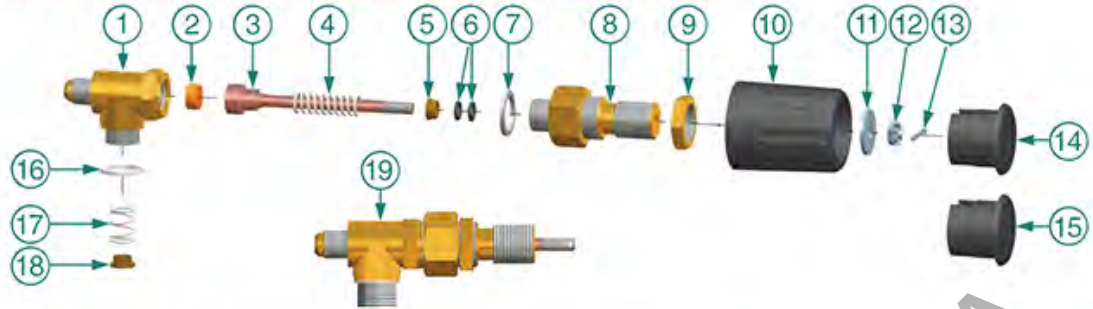

WATER/STEAM TAPS VARIOUS MODELS

G10-MARKUS-MARKUS SILVER-MEGACREM-NEW ELEGANCE