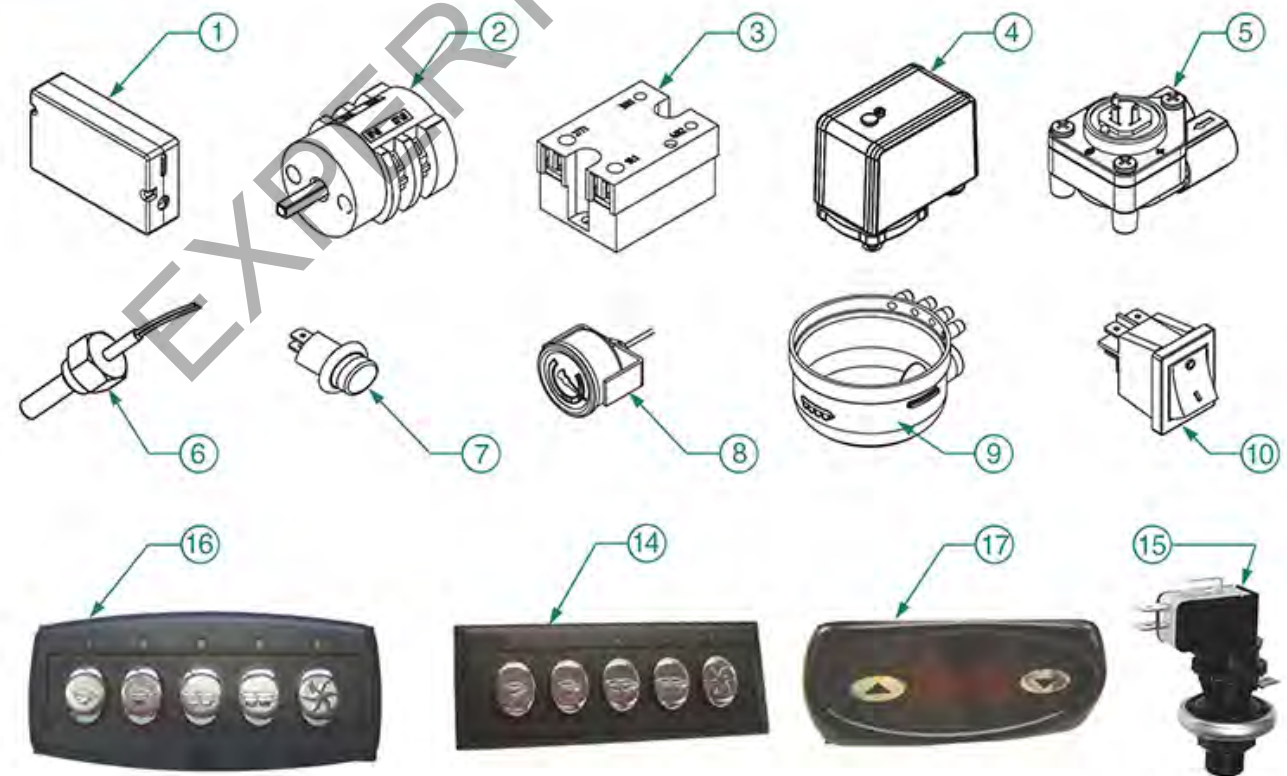

EXPERT-CM.COM.UA

ELECTRICAL PARTS MARKUS-MARKUS SILVER

MARKUS

MARKUS SILVER

EX5102

EXPOBAR

Position	LF code no.	Description
1	1054034	DOSER CONTROL BOX 1-2-3 GR XLC 240V
1	5059242	DOSING CONTROL BOX 1-2-3 GR LUX 230V
2	1319001	SELECTOR SWITCH 0-1 POSITIONS 20A 690V
3	1351014	STATIC RELAY 25A 24/280VAC-3/32VDC
3	1351015	RELAY 25A 24/280VAC 90/280VAC
4	1320531	PRESSURE SWITCH P302/6 3-POLES 30A
5	1455067	VOLUMETRIC FLOW METER GICAR
6	1397012	TEMPERATURE PROBE \varnothing 1/4" M
7	1221111	INDICATOR LIGHT RED 220V
8	1245042	BOILER PRESSURE GAUGE \varnothing 60 mm 0-2.5 bar
9	1527002	DRAIN TUB
10	3319019	BIPOLAR SWITCH RED 16A 250V
10	3319529	BIPOLAR SWITCH BLACK 10A 250V
14	1319320	PUSH-BUTTON PANEL-5 BUTTONS
15	1320007	PRESSURE SWITCH 16A 250V 1 bar 1/4"
16	5053624	BOARD 5 PUSH-BUTTONS 230V 50/60Hz
16	5062236	PUSH-BUTTON PANEL FOR CTR BOX 5P.B 230V

EXPERT-CM.COM.UA

ELECTRICAL PARTS MEGACREM-MONROC

MEGACREM

MONROC

EXPOBAR

Position	LF code no.	Description
1	5059242	DOSING CONTROL BOX 1-2-3 GR LUX 230V
2	1319001	SELECTOR SWITCH 0-1 POSITIONS 20A 690V
3	1351014	STATIC RELAY 25A 24/280VAC-3/32VDC
3	1351015	RELAY 25A 24/280VAC 90/280VAC
4	1320531	PRESSURE SWITCH P302/6 3-POLES 30A
5	1455067	VOLUMETRIC FLOW METER GICAR
6	1397012	TEMPERATURE PROBE \varnothing 1/4"M
7	1221111	INDICATOR LIGHT RED 220V
8	1245042	BOILER PRESSURE GAUGE \varnothing 60 mm 0-2.5 bar
8	3245020	BOILER PRESSURE GAUGE \varnothing 43 mm 0-3 bar
9	1527002	DRAIN TUB
10	3319019	BIPOLAR SWITCH RED 16A 250V
10	3319529	BIPOLAR SWITCH BLACK 10A 250V
11	1359007	LEVEL ADJUSTER RL30/1E-2R/F 230V
12	5052731	PUSH-BUTTON PANEL 5 BUTTONS 220V
12	5058352	CTR BOX PUSH-BUTTON PANEL 5 BUTTONS 30V
13	1320007	PRESSURE SWITCH 16A 250V 1 bar 1/4"
14	1054034	DOSER CONTROL BOX 1-2-3 GR XLC 240V
14	1054035	DOSER CONTROL BOX ET 30 F 2GR C 240V
15	1319320	PUSH-BUTTON PANEL-5 BUTTONS
18	1050501	16-POLE CABLE FLAT 600 mm
18	1050502	16-POLE CABLE FLAT 800 mm