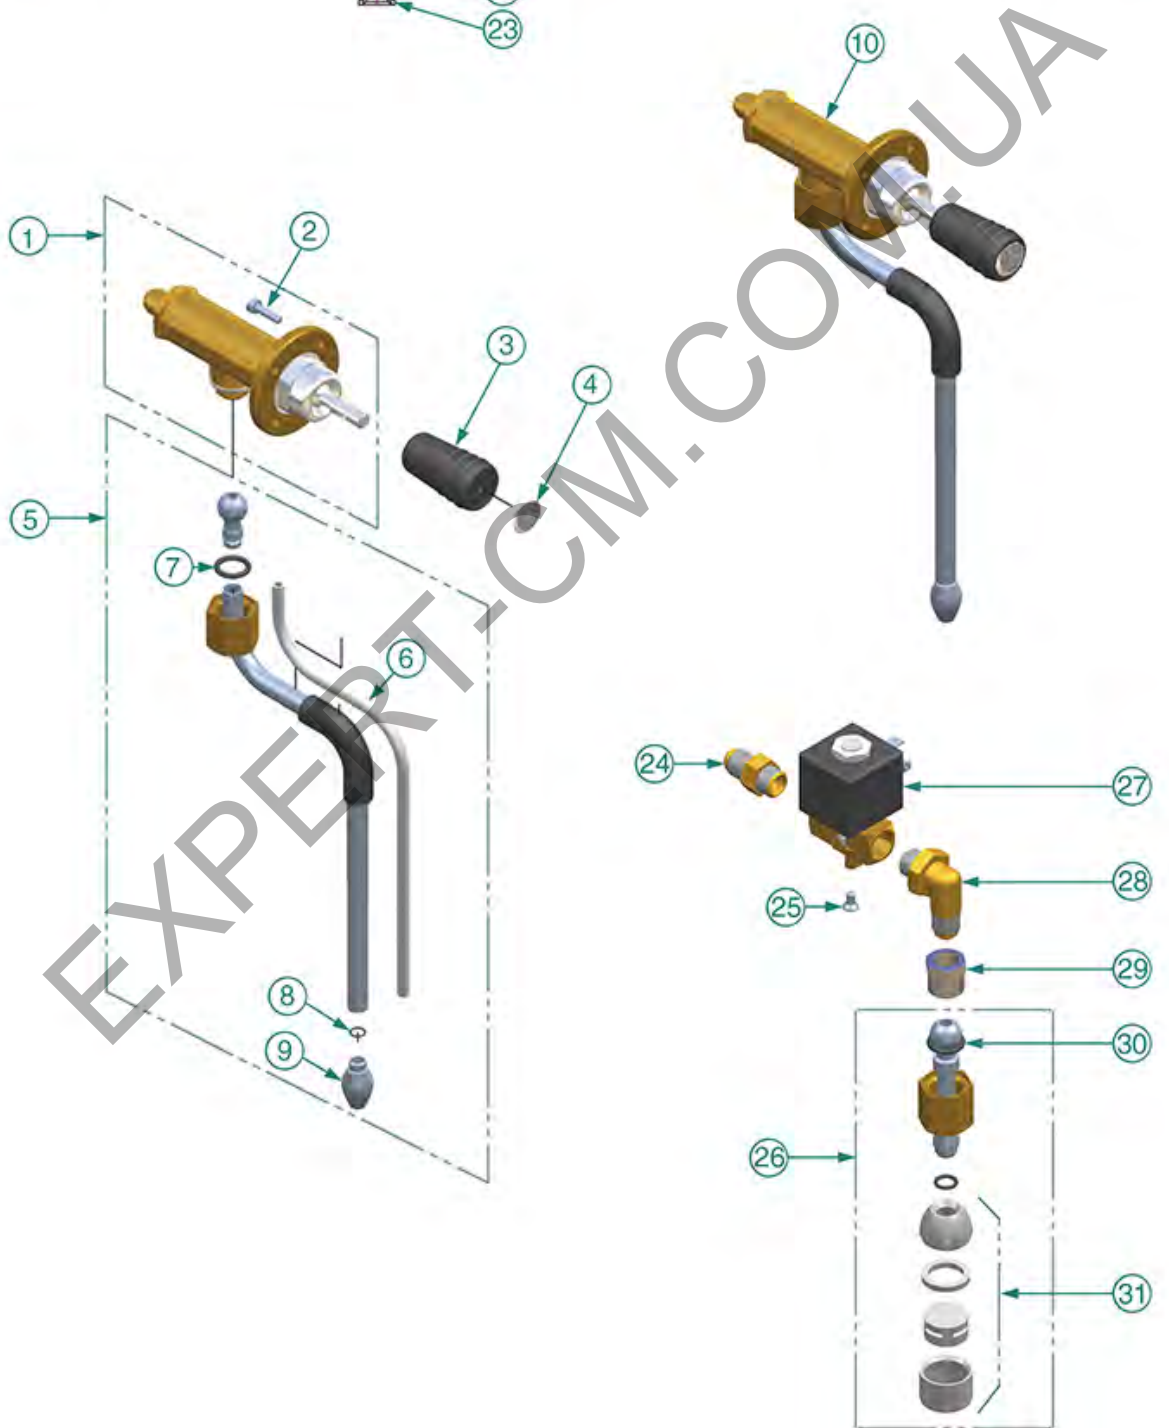

WATER/STEAM TAPS DIAMANT

DIAMANT

EX1002

EXPOBAR

Position	LF code no.	Description
7	1186318	O-RING 03043 EPDM
8	1786071	ORM GASKET 0060-10 EPDM
11	1186731	PTFE FLAT GASKET \varnothing 24x19x2 mm
12	1250363	SPRING \varnothing 13.5x24 mm TAP
13	1358014	INLET VALVE
14	1186318	O-RING 03043 EPDM
16	5058055	BUSHING TAP WATER/STEAM
21	1186201	GASKET FLAT PTFE \varnothing 21x16.8x2 mm
22	1250547	SPRING \varnothing 11.5x16 mm
23	1186334	WASHER
24	1349272	FITTING \varnothing 1/4"M-1/4"M CONICAL
26	1449002	COMPLETE CHROME-PLATED WATER PIPE
27	1120048	ELECTRIC VALVE PARKER 2 WAYS 230V 50Hz
28	1349002	ELBOW FITTING \varnothing 1/4"M-1/4"M
30	1186318	O-RING 03043 EPDM
31	1449332	WATER PIPE NOZZLE