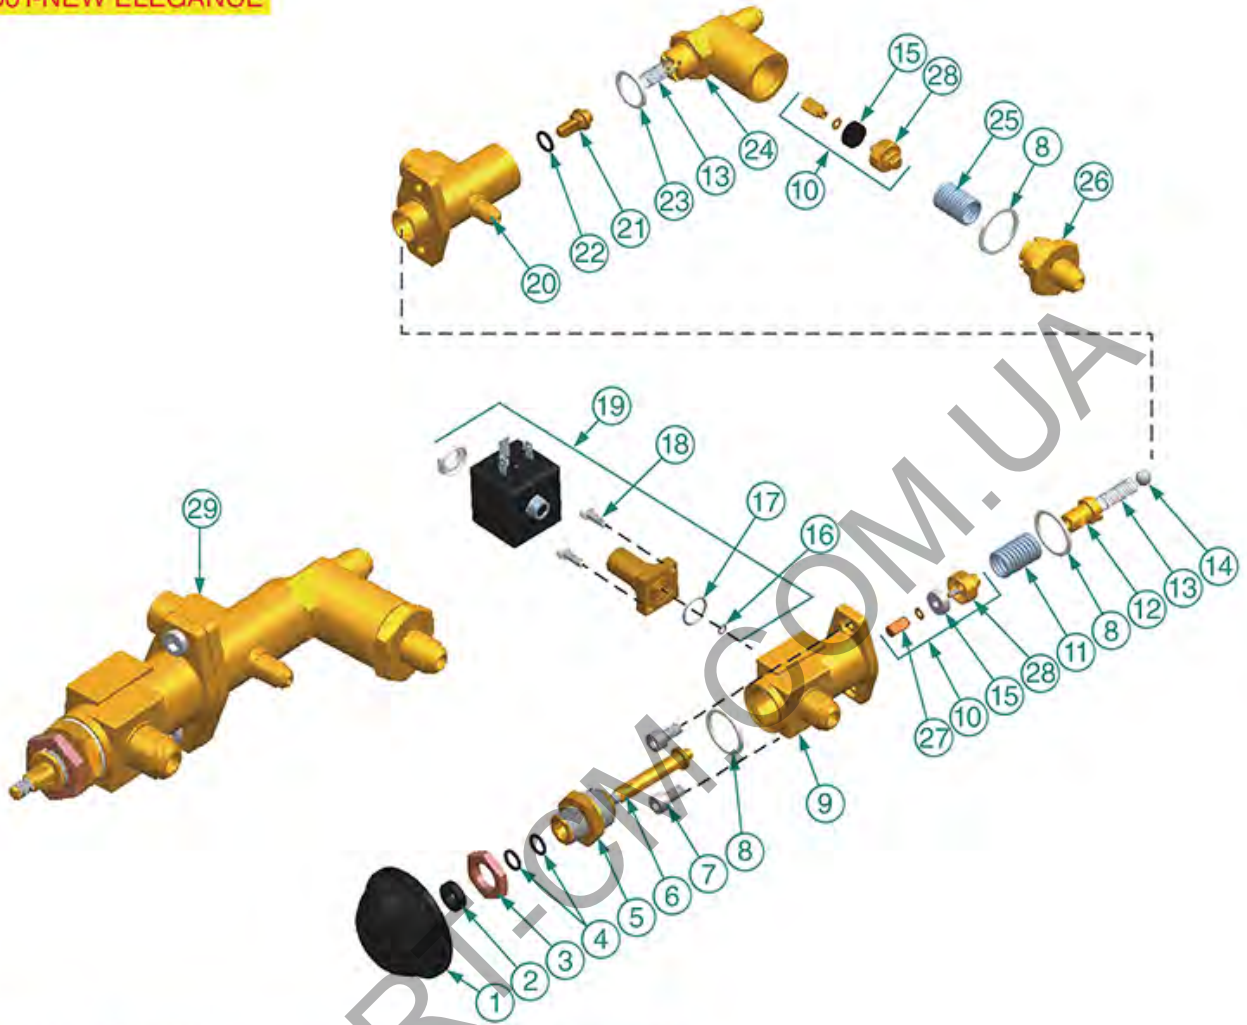

WATER INLET TAPS

EB61-NEW ELEGANCE