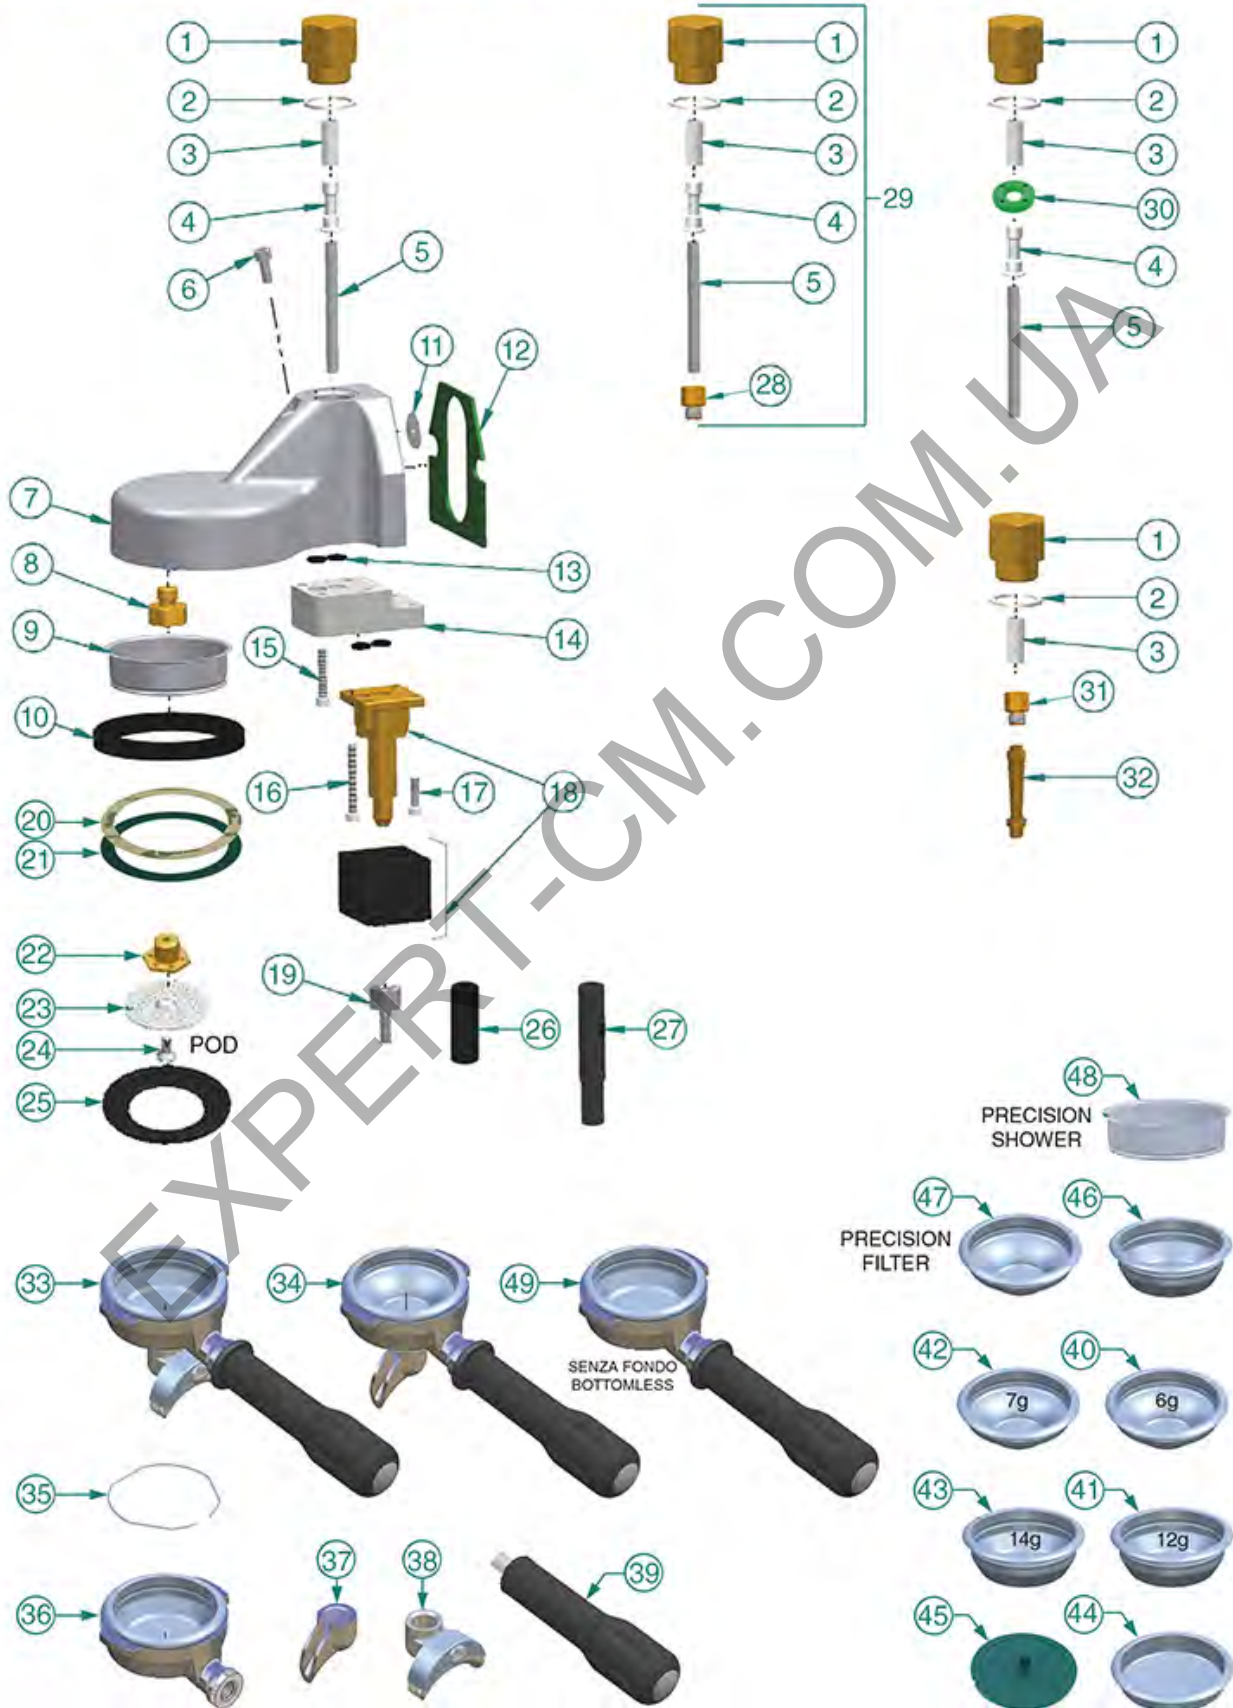

BREW GROUP

DIAMANT-G10-MARKUS-MARKUS SILVER-MEGACREM-MONROC-NEW ELEGANCE

EX0102

EXPOBAR

Position	LF code no.	Description
1	1439009	CAP \varnothing 1/2" M FOR BREW GROUP
2	1186537	GASKET FLAT PTFE \varnothing 26x22x2 mm
3	1160517	WATER FILTER \varnothing 8.5x22 mm
4	1500012	GROUP NOZZLE
5	1324054	JET HOLDER BREW GROUP
6	1184010	LOW CYLINDER HEAD SCREW M6x10
8	1501010	BREW GROUP SPRAY NOZZLE M10
9	1081016	SHOWER SCREEN \varnothing 60 mm
9	1081116	SHOWER SCREEN \varnothing 60 mm
9	1081216	SHOWER SCREEN \varnothing 60 mm
9	1081516	SHOWER \varnothing 60 mm
10	1186722	FILTER HOLDER GASKET \varnothing 73x57x8 mm
10	1186723	FILTER HOLDER GASKET \varnothing 73x57x8.5 mm
10	1186724	FILTER HOLDER GASKET \varnothing 73x57x9 mm
10	1486724	GASKET FILTERHOLDER \varnothing 73x57x10 mm
11	1186030	PTFE FLAT GASKET \varnothing 18x3.5x1 mm
12	1186536	COFFEE GROUP GASKET 75x68x2 mm
13	1186611	O-RING 02025 RED SILICONE
13	1186612	O-RING 02025 VITON
18	1120264	ELECTRIC VALVE PARKER 3 WAYS 230V 50/60H
20	1190001	PAPER SHIM \varnothing 73x59x0.8 mm
21	1190002	RUBBER SHIM \varnothing 73x59x1 mm EPDM
22	1501002	BREW GROUP SPRAY NOZZLE M10x1.5
23	1081008	SHOWER \varnothing 34 mm
24	1528001	COUNTERSUNK FLAT HEAD SCREWS M4x10
25	1186028	GROUP GASKET \varnothing 51 mm
26	1450001	DRAIN PIPE
27	1450002	DRAIN PIPE
30	1186029	FLAT VITON GASKET \varnothing 15x5.5x3 mm
33	3165002	2 CUPS FILTER HOLDER ASSEMBLY EXPOBAR
34	3165001	1 CUP FILTER HOLDER ASSEMBLY EXPOBAR
35	1250101	FILTER LOCKING SPRING \varnothing 1.00 mm ST/STEEL
36	1165061	FILTER HOLDER FOR COFFEE MACHINES
37	1022059	SPOUT SINGLE \varnothing 3/8"
37	1022501	SPOUT 1 CUP \varnothing 3/8"
38	1022506	SPOUT DOUBLE \varnothing 3/8"
38	1022521	LONG DOUBLE SPOUT \varnothing 3/8"
39	1241169	FILTER HOLDER HANDLE M12
40	1160251	1 CUP FILTER 6 g \varnothing 70x20.5 mm
41	1160252	FILTER 2-CUP 12 g \varnothing 70x21 mm
42	1160281	1-CUP FILTER 7 gr - BASIC QUALITY
42	1160335	1 CUP FILTER 7 g \varnothing 70x24,5 mm
43	1160282	FILTER 2-CUP 14 g - COST EFFECTIVE
43	1160337	FILTER 2-CUP 14 g \varnothing 70x24,5 mm
44	1160339	BLIND FILTER \varnothing 70x17 mm
45	1160293	MEMBRANE BLIND FILTER \varnothing 50 mm
46	1460102	PRECISION FILTER 2 CUPS 12/18 g H24.5
46	1460103	PRECISION FILTER 2 CUPS 14/20 g H26.5
46	1460104	PRECISION FILTER 2 CUPS 18/22 g H28.5
47	1460100	PRECISION FILTER 1 CUP 6/8 g H24.5
47	1460101	PRECISION FILTER 1 CUP 7/9 g H26.5
48	1460201	PRECISION SHOWER SCREEN \varnothing 60 mm
48	1460206	PRECISION SHOWER SCREEN \varnothing 60 mm
49	1165192	BOTTOMLESS FILTER HOLDER CREM EXPOBAR