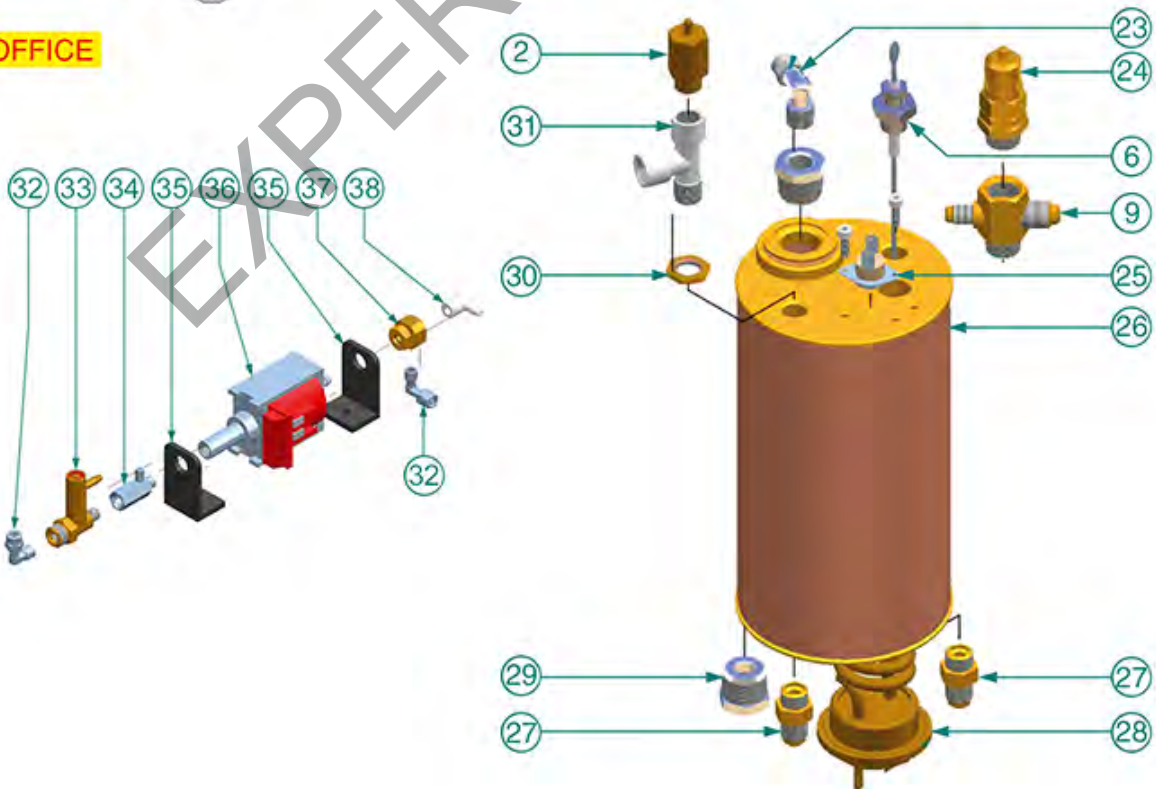

EXPERT-CM.COM.UA

BOILER VARIOUS MODELS

**EB61-G10-MONROC
MEGACREM-NEW ELEGANCE**

OFFICE

EXPOBAR

Position	LF code no.	Description
2	1515016	VACUUM VALVE FOR BOILER \varnothing 1/4"M
3	1349014	BOILER FITTING \varnothing 1/2"M-1/2"M
6	1341751	LEVEL PROBE \varnothing 1/4"M-150 mm
7	1523029	BOILER VALVE \varnothing 3/8"M - 1.6 bar CE/PED
10	3528088	HEXAGON HEAD SCREW M8x20
12	1755331	HEATING ELEMENT 3000W 230V
12	1755632	HEATING ELEMENT 3000W 110V
13	1186979	PTFE FLAT GASKET \varnothing 52x40x2 mm
14	1349197	COUPLING 3 WAYS \varnothing 1/4"M-1/4"M-1/8"M
15	1348096	INJECTOR PIPE \varnothing 1/4"M
16	1786040	FLAT PTFE GASKET \varnothing 18.2x13x2.5 mm
17	1349278	BOILER FITTING \varnothing 1/2"M-1/2"M-1/4"F
18	3786502	FLAT PTFE GASKET 25,7x21,2x5 mm
19	1186498	GASKET FLAT PTFE \varnothing 15x10x1 mm
21	1397012	TEMPERATURE PROBE \varnothing 1/4"M
24	1515100	BOILER VALVE \varnothing 3/8"M 1.8bar CE-PED
27	1349272	FITTING \varnothing 1/4"M-1/4"M CONICAL
28	1455051	HEATING ELEMENT 1200W 220V
30	1348005	NUT \varnothing 1/4"
32	1349196	ELBOW COUPLING 1/8"M \varnothing 6/4
33	5054914	BY PASS FITTINGS \varnothing 1/8"
34	1523030	EXPANSION VALVE
35	1331023	SQUARE VIBRATION DAMPER EX-EP-EK-EA
36	1122601	VIBRATORY PUMP EX5 41W 120V 60Hz
36	1122735	VIBRATORY PUMP EX5 48W 230V 50Hz
38	1349651	PIPETTE FITTING 90° EX EP
39	1240123	CLAMP MOTOR 165W 230V 50/60HZ
40	3528088	HEXAGON HEAD SCREW M8x20
42	1755204	HEATING ELEMENT 2500W 240V
43	1786040	FLAT PTFE GASKET \varnothing 18.2x13x2.5 mm