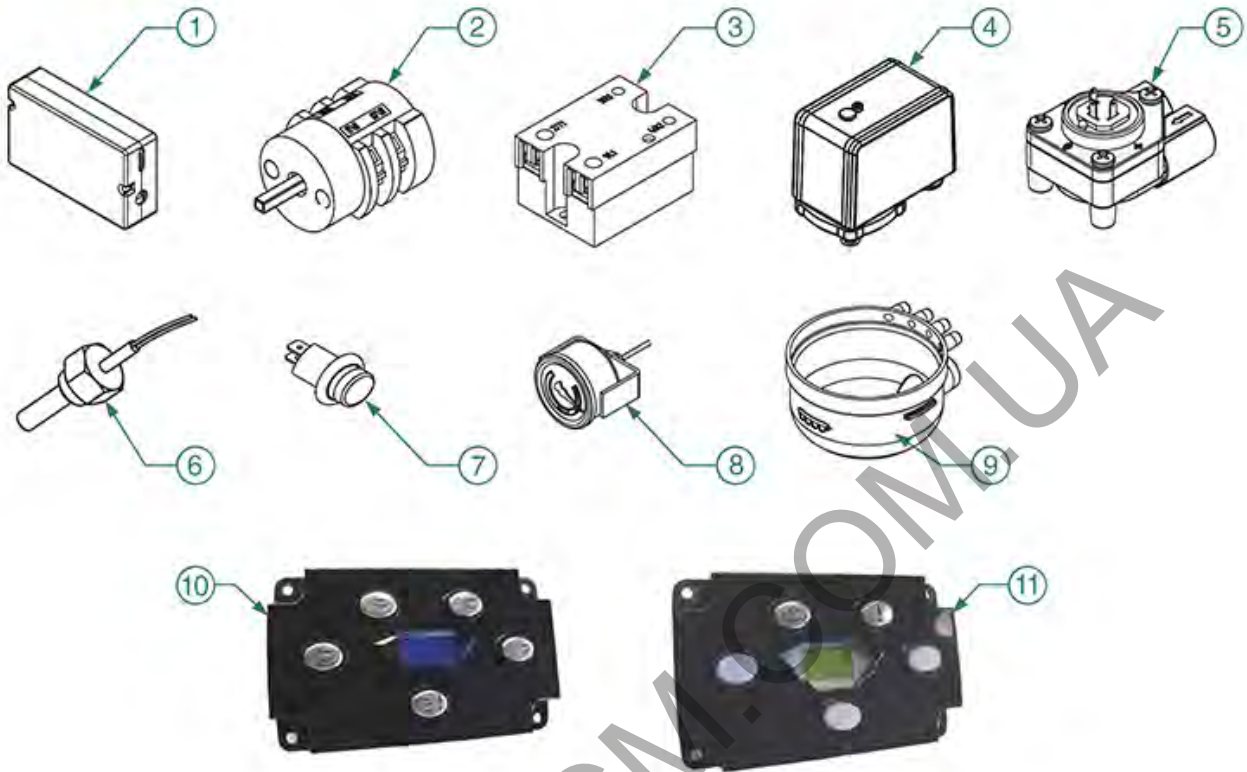

ELECTRICAL PARTS DIAMANT-G10

DIAMANT