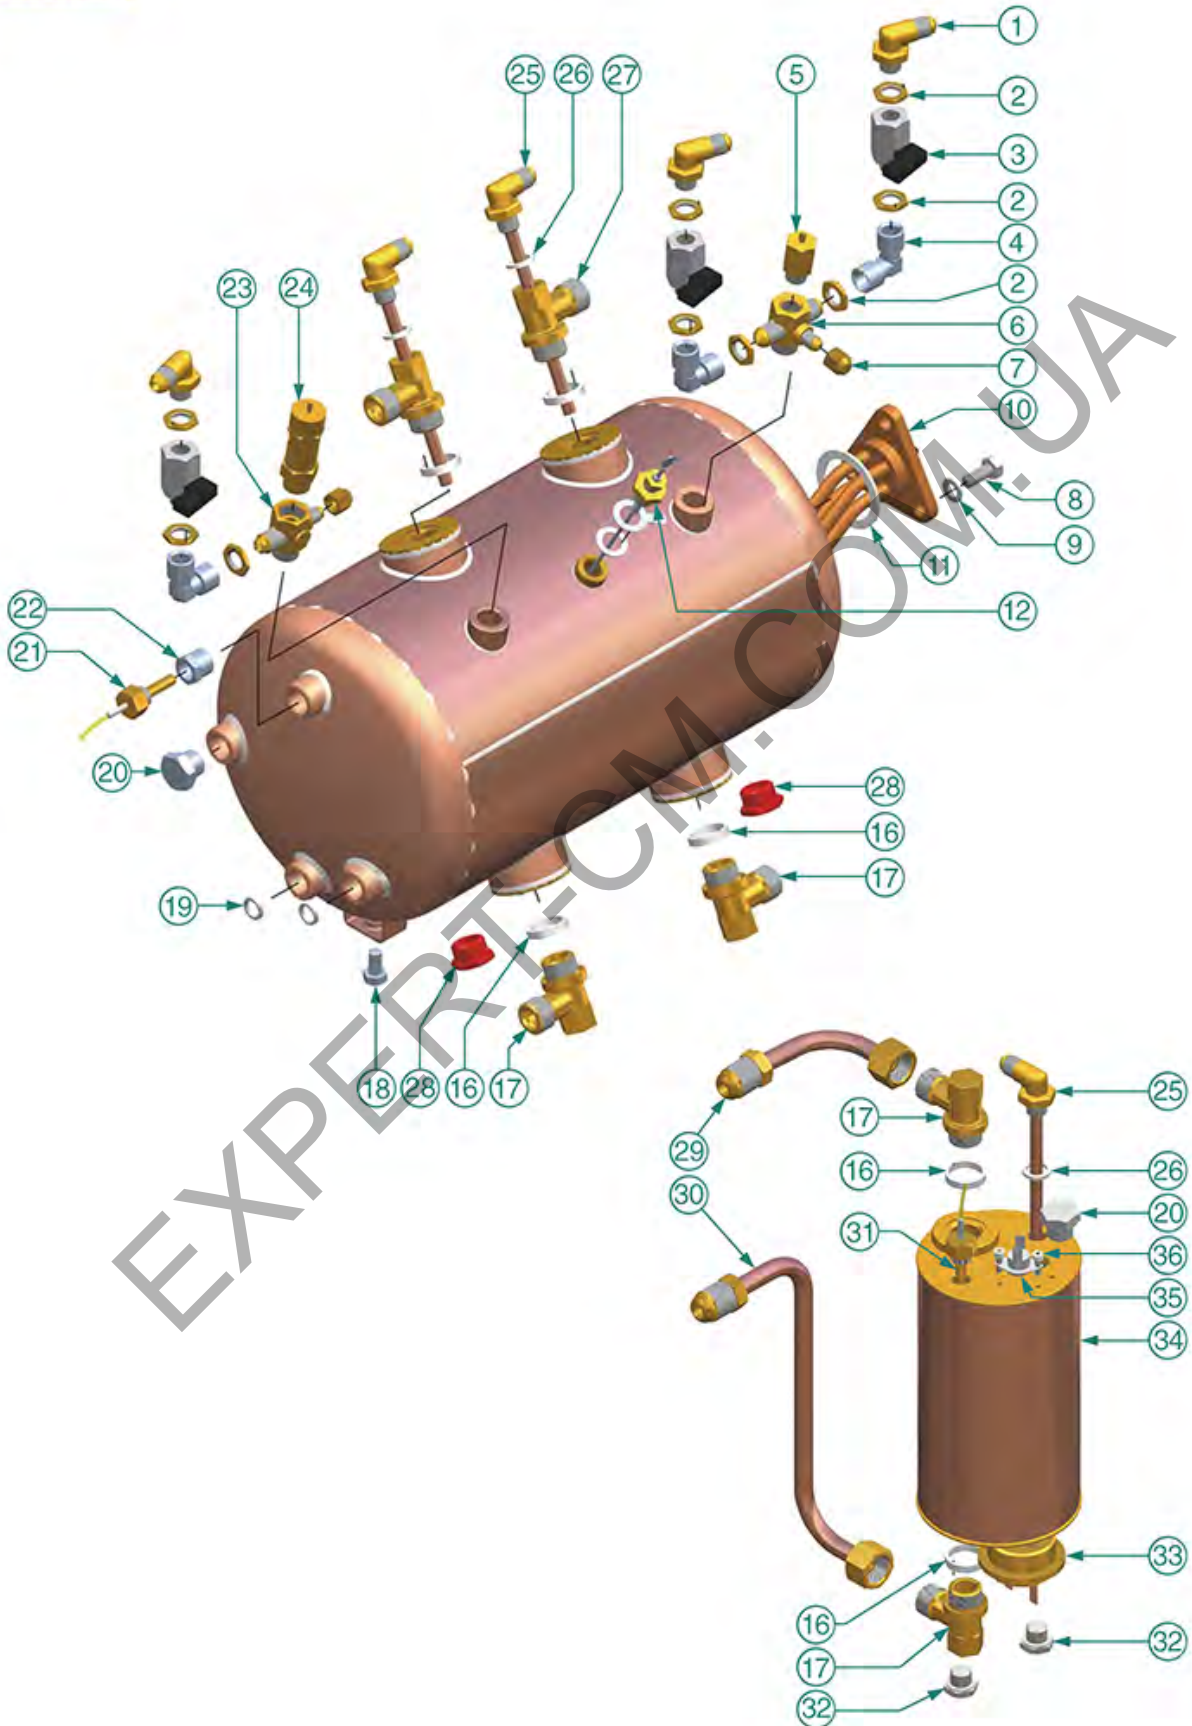

LEVEL

EB61-NEW ELEGANCE

EXPOBAR

Position	LF code no.	Description
3	1439010	LEVEL CAP \varnothing 1/4"M
4	1520003	LEVEL BODY
5	1186498	GASKET FLAT PTFE \varnothing 15x10x1 mm
6	1186236	O-RING 03043 VITON
7	1186038	LEVEL GLASS FITTING
8	1520546	LEVEL GLASS \varnothing 11x140 mm
9	1349002	ELBOW FITTING \varnothing 1/4"M-1/4"M
10	1348005	NUT \varnothing 1/4"
11	3526699	BALL VALVE \varnothing 1/4" MF

EXPERT-CM.COM.UA

BOILER DIAMANT

DIAMANT

EX4002

EXPOBAR

Position	LF code no.	Description
1	1349002	ELBOW FITTING \varnothing 1/4"M-1/4"M
2	1348005	NUT \varnothing 1/4"
3	3526699	BALL VALVE \varnothing 1/4" MF
5	1515016	VACUUM VALVE FOR BOILER \varnothing 1/4"M
6	1349197	COUPLING 3 WAYS \varnothing 1/4"M-1/4"M-1/8"M
8	3528088	HEXAGON HEAD SCREW M8x20
10	1755331	HEATING ELEMENT 3000W 230V
10	1755332	HEATING ELEMENT 4000W 230V
10	1755632	HEATING ELEMENT 3000W 110V
11	1186979	PTFE FLAT GASKET \varnothing 52x40x2 mm
12	1341751	LEVEL PROBE \varnothing 1/4"M-150 mm
16	3786502	FLAT PTFE GASKET 25,7x21,2x5 mm
17	1349014	BOILER FITTING \varnothing 1/2"M-1/2"M
18	1528622	HEXAGON HEAD SCREW M8x16
19	1186498	GASKET FLAT PTFE \varnothing 15x10x1 mm
21	1397012	TEMPERATURE PROBE \varnothing 1/4"M
24	1523029	BOILER VALVE \varnothing 3/8"M - 1.6 bar CE/PED
25	1348096	INJECTOR PIPE \varnothing 1/4"M
26	1786040	FLAT PTFE GASKET \varnothing 18.2x13x2.5 mm
27	1349278	BOILER FITTING \varnothing 1/2"M-1/2"M-1/4"F
28	1439009	CAP \varnothing 1/2"M FOR BREW GROUP
31	1397012	TEMPERATURE PROBE \varnothing 1/4"M
32	1439010	LEVEL CAP \varnothing 1/4"M
33	1455051	HEATING ELEMENT 1200W 220V
35	1444034	CONTACT THERMOSTAT 145°C
36	1455034	CYLINDER HEAD SCREW M4x10