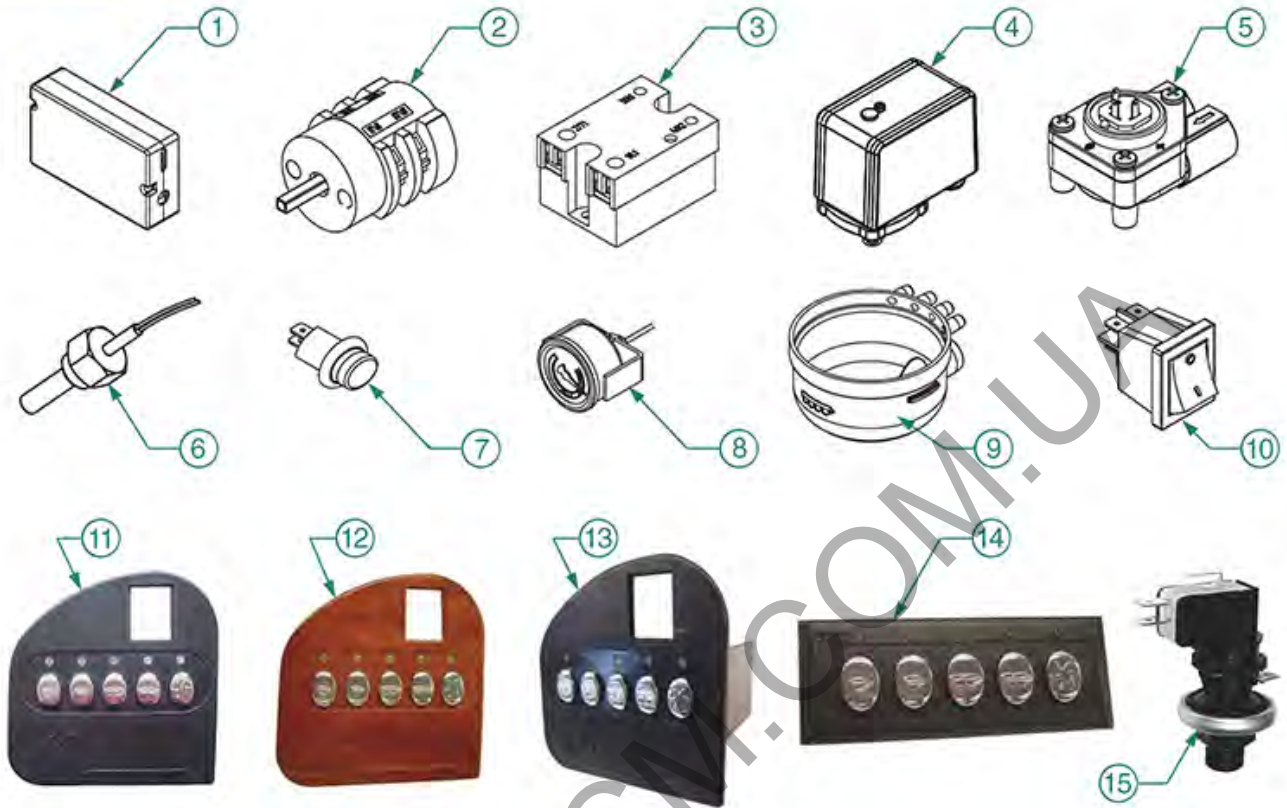

EXPERT-CM.COM.UA

ELECTRICAL PARTS DIAMANT-G10

DIAMANT

G10

EX5002

EXPOBAR

Position	LF code no.	Description
2	1319001	SELECTOR SWITCH 0-1 POSITIONS 20A 690V
3	1351014	STATIC RELAY 25A 24/280VAC-3/32VDC
4	1320531	PRESSURE SWITCH P302/6 3-POLES 30A
5	1455067	VOLUMETRIC FLOW METER GICAR
6	1397012	TEMPERATURE PROBE \varnothing 1/4" M
7	1221111	INDICATOR LIGHT RED 220V
12	1054034	DOSER CONTROL BOX 1-2-3 GR XLC 240V
12	5059242	DOSING CONTROL BOX 1-2-3 GR LUX 230V
13	1351014	STATIC RELAY 25A 24/280VAC-3/32VDC
13	1351015	RELAY 25A 24/280VAC 90/280VAC
15	1527002	DRAIN TUB
16	3319019	BIPOLAR SWITCH RED 16A 250V
17	1319320	PUSH-BUTTON PANEL-5 BUTTONS
19	5054697	DIGITAL THERMOSTAT TERMOPID 230V
19	5060876	DIGITAL THERMOSTAT TERMOPID 110V
20	1320007	PRESSURE SWITCH 16A 250V 1 bar 1/4"

EXPERT-CM.COM.UA

ELECTRICAL PARTS MARKUS-MARKUS SILVER

MARKUS

MARKUS SILVER

EX5102

EXPOBAR

Position	LF code no.	Description
1	1054034	DOSER CONTROL BOX 1-2-3 GR XLC 240V
1	5059242	DOSING CONTROL BOX 1-2-3 GR LUX 230V
2	1319001	SELECTOR SWITCH 0-1 POSITIONS 20A 690V
3	1351014	STATIC RELAY 25A 24/280VAC-3/32VDC
3	1351015	RELAY 25A 24/280VAC 90/280VAC
4	1320531	PRESSURE SWITCH P302/6 3-POLES 30A
5	1455067	VOLUMETRIC FLOW METER GICAR
6	1397012	TEMPERATURE PROBE \varnothing 1/4" M
7	1221111	INDICATOR LIGHT RED 220V
8	1245042	BOILER PRESSURE GAUGE \varnothing 60 mm 0-2.5 bar
9	1527002	DRAIN TUB
10	3319019	BIPOLAR SWITCH RED 16A 250V
10	3319529	BIPOLAR SWITCH BLACK 10A 250V
14	1319320	PUSH-BUTTON PANEL-5 BUTTONS
15	1320007	PRESSURE SWITCH 16A 250V 1 bar 1/4"
16	5053624	BOARD 5 PUSH-BUTTONS 230V 50/60Hz
16	5062236	PUSH-BUTTON PANEL FOR CTR BOX 5P.B 230V