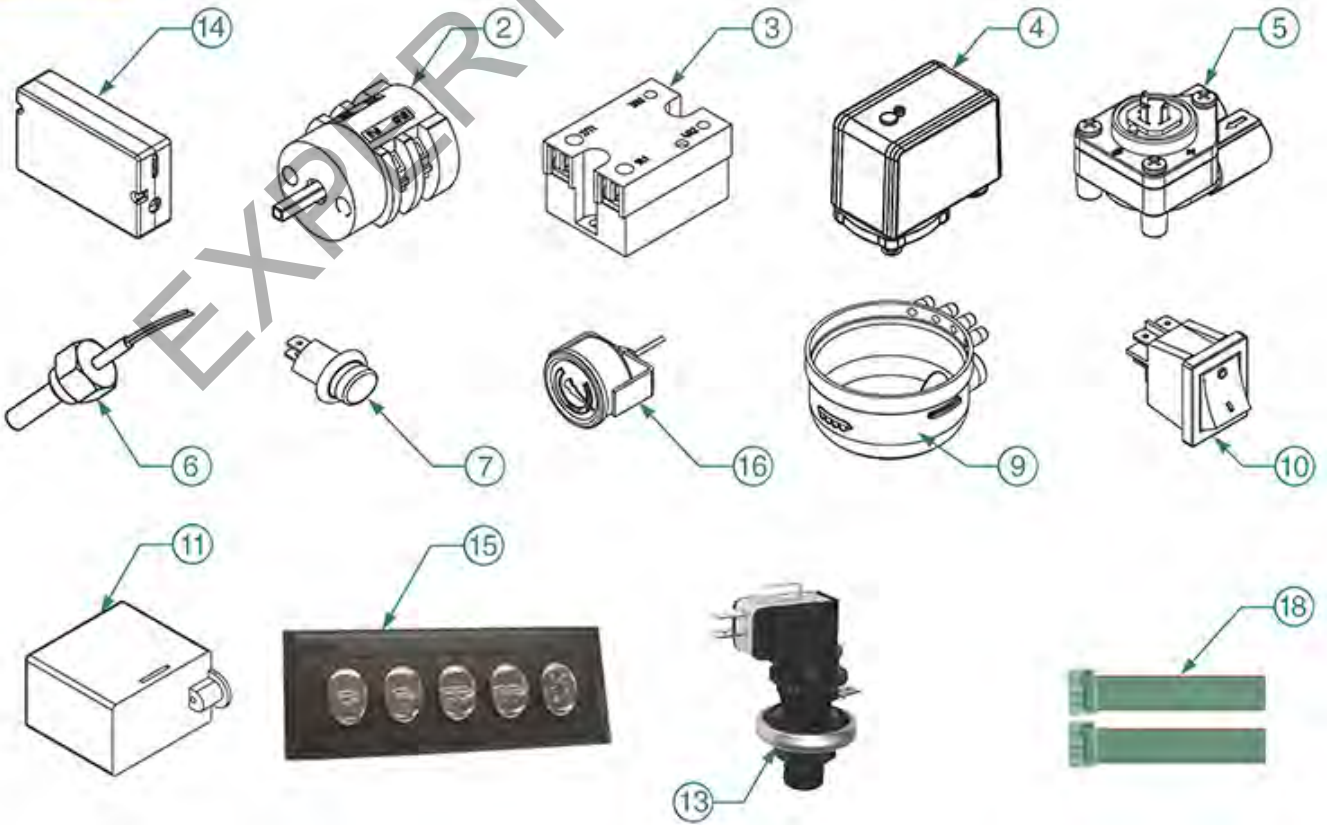

EXPERT-CM.COM.UA

ELECTRICAL PARTS MEGACREM-MONROC

MEGACREM

MONROC

EXPOBAR

Position	LF code no.	Description
1	5059242	DOSING CONTROL BOX 1-2-3 GR LUX 230V
2	1319001	SELECTOR SWITCH 0-1 POSITIONS 20A 690V
3	1351014	STATIC RELAY 25A 24/280VAC-3/32VDC
3	1351015	RELAY 25A 24/280VAC 90/280VAC
4	1320531	PRESSURE SWITCH P302/6 3-POLES 30A
5	1455067	VOLUMETRIC FLOW METER GICAR
6	1397012	TEMPERATURE PROBE \varnothing 1/4"M
7	1221111	INDICATOR LIGHT RED 220V
8	1245042	BOILER PRESSURE GAUGE \varnothing 60 mm 0-2.5 bar
8	3245020	BOILER PRESSURE GAUGE \varnothing 43 mm 0-3 bar
9	1527002	DRAIN TUB
10	3319019	BIPOLAR SWITCH RED 16A 250V
10	3319529	BIPOLAR SWITCH BLACK 10A 250V
11	1359007	LEVEL ADJUSTER RL30/1E-2R/F 230V
12	5052731	PUSH-BUTTON PANEL 5 BUTTONS 220V
12	5058352	CTR BOX PUSH-BUTTON PANEL 5 BUTTONS 30V
13	1320007	PRESSURE SWITCH 16A 250V 1 bar 1/4"
14	1054034	DOSER CONTROL BOX 1-2-3 GR XLC 240V
14	1054035	DOSER CONTROL BOX ET 30 F 2GR C 240V
15	1319320	PUSH-BUTTON PANEL-5 BUTTONS
18	1050501	16-POLE CABLE FLAT 600 mm
18	1050502	16-POLE CABLE FLAT 800 mm