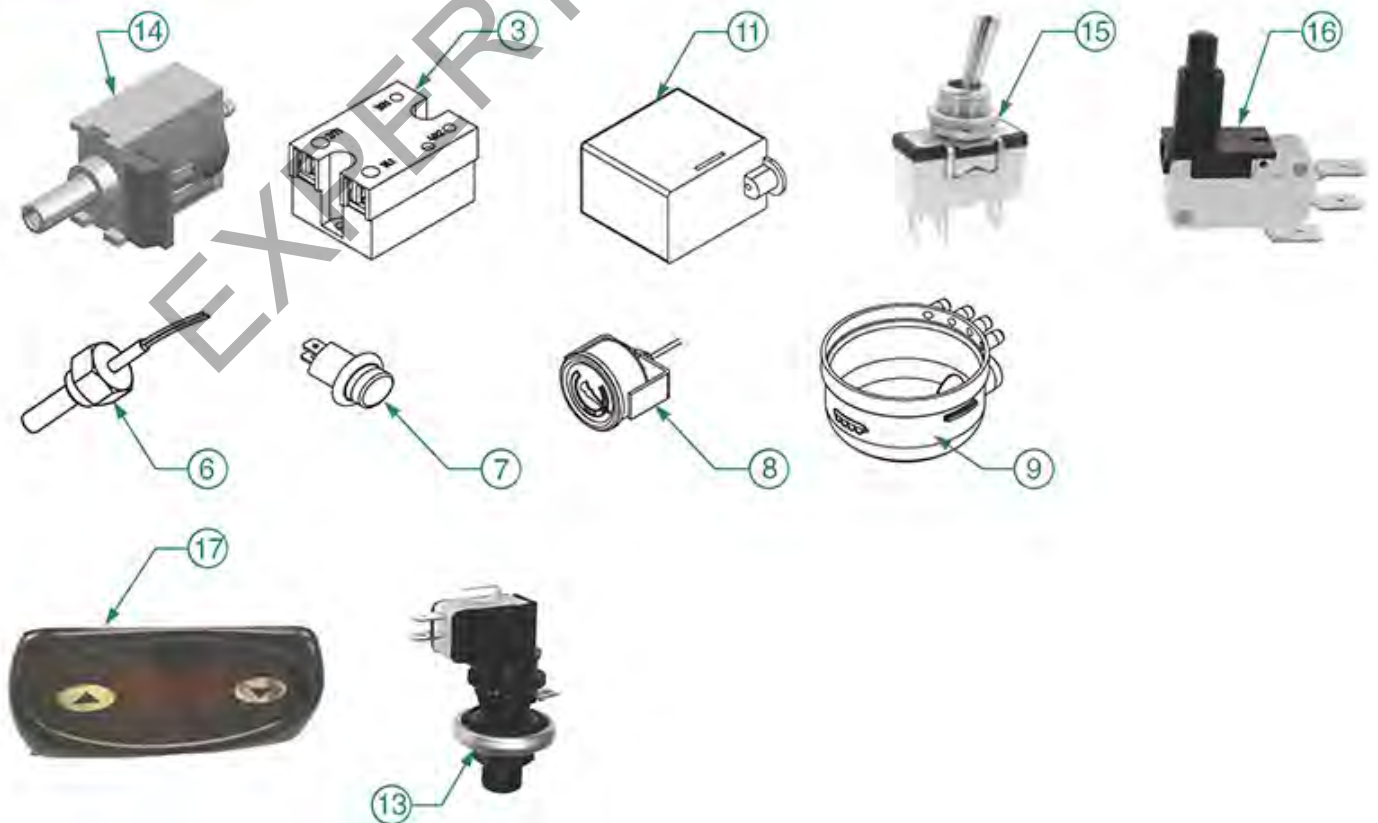

EXPERT-CM.COM.UA

ELECTRICAL PARTS NEW ELEGANCE-OFFICE

NEW ELEGANCE

OFFICE

Positions without LF code no.: upon request

EXPOBAR

Position	LF code no.	Description
1	1054034	DOSER CONTROL BOX 1-2-3 GR XLC 240V
1	5059242	DOSING CONTROL BOX 1-2-3 GR LUX 230V
2	1319001	SELECTOR SWITCH 0-1 POSITIONS 20A 690V
3	1351014	STATIC RELAY 25A 24/280VAC-3/32VDC
3	1351015	RELAY 25A 24/280VAC 90/280VAC
4	1320531	PRESSURE SWITCH P302/6 3-POLES 30A
5	1455067	VOLUMETRIC FLOW METER GICAR
6	1397012	TEMPERATURE PROBE \varnothing 1/4" M
7	1221111	INDICATOR LIGHT RED 220V
9	1527002	DRAIN TUB
10	3319019	BIPOLAR SWITCH RED 16A 250V
10	3319529	BIPOLAR SWITCH BLACK 10A 250V
11	1359007	LEVEL ADJUSTER RL30/1E-2R/F 230V
12	1319341	PUSH-BUTTON PANEL 5 BUTTONS 230V
12	5029813	PUSH-BUTTON PANEL 5 BUTTONS 115V 50/60Hz
12	5053624	BOARD 5 PUSH-BUTTONS 230V 50/60Hz
12	5062236	PUSH-BUTTON PANEL FOR CTR BOX 5P.B 230V
13	1320007	PRESSURE SWITCH 16A 250V 1 bar 1/4"
14	1122601	VIBRATORY PUMP EX5 41W 120V 60Hz
14	1122735	VIBRATORY PUMP EX5 48W 230V 50Hz
17	5054697	DIGITAL THERMOSTAT TERMOPID 230V
17	5060876	DIGITAL THERMOSTAT TERMOPID 110V
18	1050501	16-POLE CABLE FLAT 600 mm
18	1050502	16-POLE CABLE FLAT 800 mm