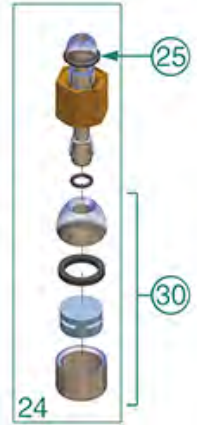

EXPERT-CM.COM.UA

WATER/STEAM TAPS VARIOUS MODELS

G10-MARKUS-MARKUS SILVER-MEGACREM-NEW ELEGANCE

MARKUS

MONROC

EXPOBAR

Position	LF code no.	Description
1	1348004	TAP BODY
2	1186442	BLIND GASKET \varnothing 12x5.8 mm SILICONE
3	1324066	WATER/STEAM TAP PIN
4	1250415	TAP SPRING \varnothing 10.5x32 mm
5	1186244	SPRING BUSHING
6	1786304	ORM GASKET 0058-20 VITON
7	1186171	ROUND COPPER GASKET \varnothing 22x16.5x2.2 mm
8	1349471	TAP PIN
9	1349504	NUT \varnothing 1/2" WRENCH 25x6 mm
10	1241003	KNOB FOR WATER/STEAM TAP
11	1186036	WASHER FLAT LARGE M6
13	1389001	COTTER PIN OF S/STEEL \varnothing 2x20 mm
14	1241045	WATER CAP FOR KNOB
15	1241322	STEAM CAP FOR KNOB
16	1186201	GASKET FLAT PTFE \varnothing 21x16.8x2 mm
17	1250547	SPRING \varnothing 11.5x16 mm
18	1186334	WASHER
19	1359013	WATER-STEAM TAP
21	1348227	WATER TAP
24	1449002	COMPLETE CHROME-PLATED WATER PIPE
25	1186318	O-RING 03043 EPDM
27	1187501	BURN PREVENTING PIPE HANDGRIP \varnothing 8 mm
28	1786071	ORM GASKET 0060-10 EPDM
30	1449002	COMPLETE CHROME-PLATED WATER PIPE
31	1348226	STEAM TAP
32	1449001	STAINL.STEEL COMPLETE STEAM WAND \varnothing 10 mm
36	1449394	STEAM NOZZLE M10x1 4 HOLES