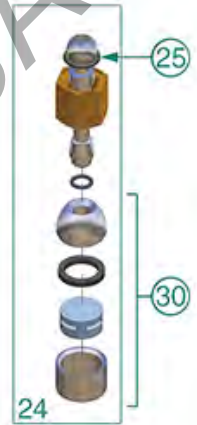

WATER/STEAM TAPS VARIOUS MODELS

G10-MARKUS-MARKUS SILVER-MEGACREM-NEW ELEGANCE