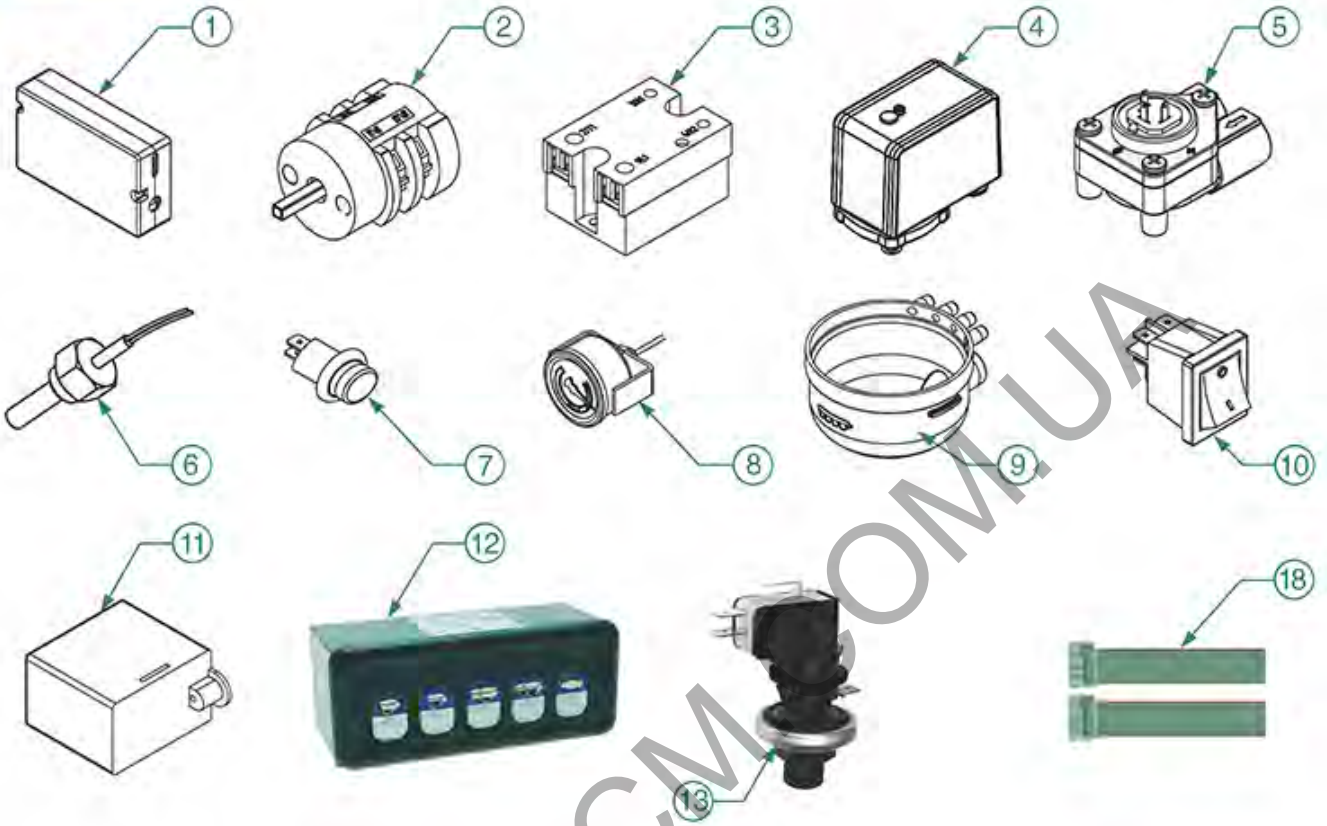

EXPERT-CM.COM.UA

ELECTRICAL PARTS MARKUS-MARKUS SILVER

MARKUS

MARKUS SILVER

EX5102

EXPOBAR

Position	LF code no.	Description
1	1054034	DOSER CONTROL BOX 1-2-3 GR XLC 240V
1	5059242	DOSING CONTROL BOX 1-2-3 GR LUX 230V
2	1319001	SELECTOR SWITCH 0-1 POSITIONS 20A 690V
3	1351014	STATIC RELAY 25A 24/280VAC-3/32VDC
3	1351015	RELAY 25A 24/280VAC 90/280VAC
4	1320531	PRESSURE SWITCH P302/6 3-POLES 30A
5	1455067	VOLUMETRIC FLOW METER GICAR
6	1397012	TEMPERATURE PROBE \varnothing 1/4" M
7	1221111	INDICATOR LIGHT RED 220V
8	1245042	BOILER PRESSURE GAUGE \varnothing 60 mm 0-2.5 bar
9	1527002	DRAIN TUB
10	3319019	BIPOLAR SWITCH RED 16A 250V
10	3319529	BIPOLAR SWITCH BLACK 10A 250V
14	1319320	PUSH-BUTTON PANEL-5 BUTTONS
15	1320007	PRESSURE SWITCH 16A 250V 1 bar 1/4"
16	5053624	BOARD 5 PUSH-BUTTONS 230V 50/60Hz
16	5062236	PUSH-BUTTON PANEL FOR CTR BOX 5P.B 230V

EXPERT-CM.COM.UA

ELECTRICAL PARTS MEGACREM-MONROC

MEGACREM

MONROC

EXPOBAR

Position	LF code no.	Description
1	5059242	DOSING CONTROL BOX 1-2-3 GR LUX 230V
2	1319001	SELECTOR SWITCH 0-1 POSITIONS 20A 690V
3	1351014	STATIC RELAY 25A 24/280VAC-3/32VDC
3	1351015	RELAY 25A 24/280VAC 90/280VAC
4	1320531	PRESSURE SWITCH P302/6 3-POLES 30A
5	1455067	VOLUMETRIC FLOW METER GICAR
6	1397012	TEMPERATURE PROBE \varnothing 1/4"M
7	1221111	INDICATOR LIGHT RED 220V
8	1245042	BOILER PRESSURE GAUGE \varnothing 60 mm 0-2.5 bar
8	3245020	BOILER PRESSURE GAUGE \varnothing 43 mm 0-3 bar
9	1527002	DRAIN TUB
10	3319019	BIPOLAR SWITCH RED 16A 250V
10	3319529	BIPOLAR SWITCH BLACK 10A 250V
11	1359007	LEVEL ADJUSTER RL30/1E-2R/F 230V
12	5052731	PUSH-BUTTON PANEL 5 BUTTONS 220V
12	5058352	CTR BOX PUSH-BUTTON PANEL 5 BUTTONS 30V
13	1320007	PRESSURE SWITCH 16A 250V 1 bar 1/4"
14	1054034	DOSER CONTROL BOX 1-2-3 GR XLC 240V
14	1054035	DOSER CONTROL BOX ET 30 F 2GR C 240V
15	1319320	PUSH-BUTTON PANEL-5 BUTTONS
18	1050501	16-POLE CABLE FLAT 600 mm
18	1050502	16-POLE CABLE FLAT 800 mm