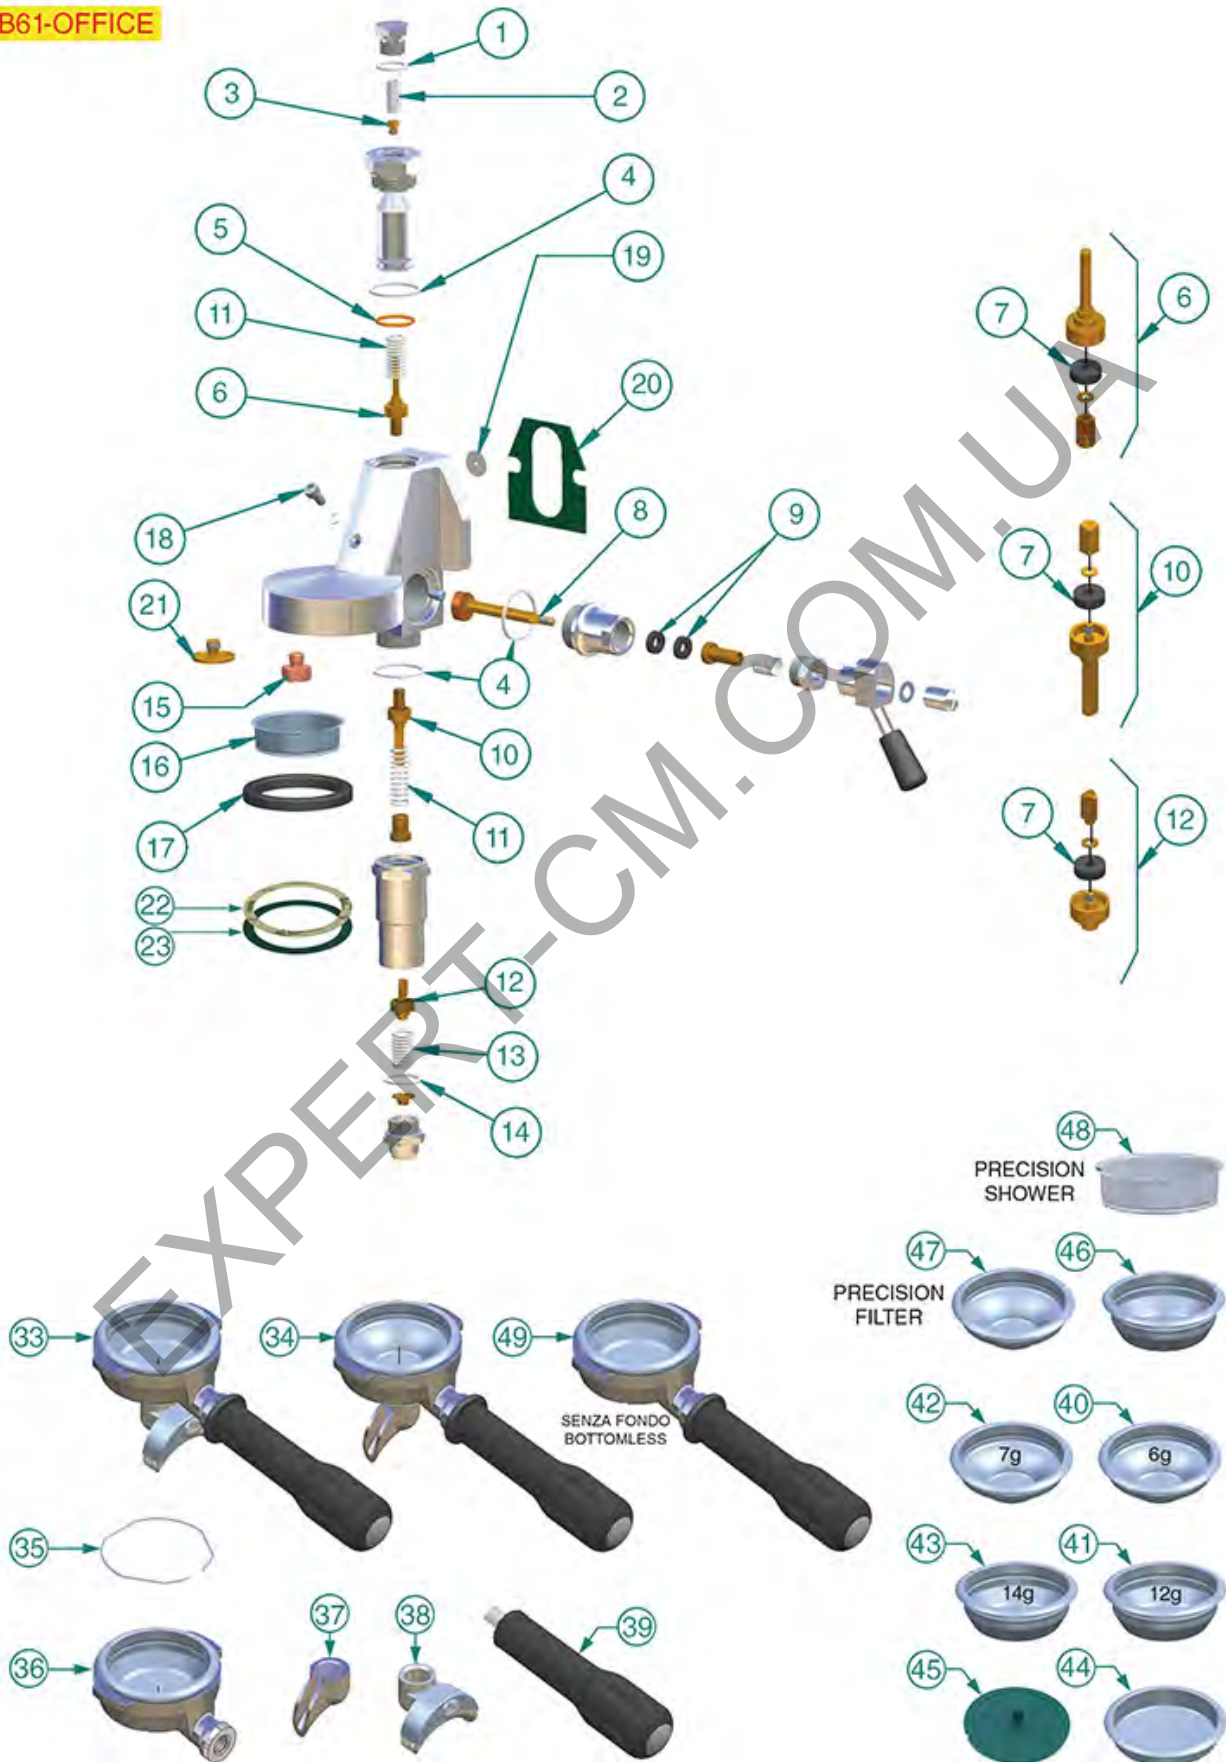

BREW GROUP WITH LEVER

EB61-OFFICE

EX0202

EXPOBAR

Position	LF code no.	Description
1	1186201	GASKET FLAT PTFE $\varnothing$ 21x16.8x2 mm
2	1160517	WATER FILTER $\varnothing$ 8.5x22 mm
4	1186328	PTFE FLAT GASKET $\varnothing$ 35x30x2 mm
5	1186591	O-RING 0128 VITON
6	1523053	COMPLETE SPOUT VALVE
7	1186311	NBR FLAT GASKET $\varnothing$ 13x4x4 mm 70SH
8	1324048	CAM ROD FOR COFFEE GROUP
9	1186312	EPDM FLAT GASKET $\varnothing$ 15.5x7.5x4 mm
11	1250536	SPRING $\varnothing$ 13x42 mm
12	1523453	COMPLETE DRAIN VALVE
13	1250656	OUTLET SPRING $\varnothing$ 14.5x35 mm
14	1186117	PTFE FLAT GASKET $\varnothing$ 26x21x2 mm
15	1501010	BREW GROUP SPRAY NOZZLE M10
16	1081016	SHOWER SCREEN $\varnothing$ 60 mm
16	1081116	SHOWER SCREEN $\varnothing$ 60 mm
16	1081216	SHOWER SCREEN $\varnothing$ 60 mm
16	1081516	SHOWER $\varnothing$ 60 mm
17	1186722	FILTER HOLDER GASKET $\varnothing$ 73x57x8 mm
17	1186723	FILTER HOLDER GASKET $\varnothing$ 73x57x8.5 mm
17	1186724	FILTER HOLDER GASKET $\varnothing$ 73x57x9 mm
17	1486724	GASKET FILTERHOLDER $\varnothing$ 73x57x10 mm
18	1184010	LOW CYLINDER HEAD SCREW M6x10
19	1186030	PTFE FLAT GASKET $\varnothing$ 18x3.5x1 mm
20	1186536	COFFEE GROUP GASKET 75x68x2 mm
21	1501561	BREW GROUP SPRAY NOZZLE $\varnothing$ 30 mm M10x1
22	1190001	PAPER SHIM $\varnothing$ 73x59x0.8 mm
23	1190002	RUBBER SHIM $\varnothing$ 73x59x1 mm EPDM
33	3165002	2 CUPS FILTER HOLDER ASSEMBLY EXPOBAR
34	3165001	1 CUP FILTER HOLDER ASSEMBLY EXPOBAR
35	1250101	FILTER LOCKING SPRING $\varnothing$ 1.00 mm ST/STEEL
36	1165061	FILTER HOLDER FOR COFFEE MACHINES
37	1022059	SPOUT SINGLE $\varnothing$ 3/8"
37	1022501	SPOUT 1 CUP $\varnothing$ 3/8"
38	1022506	SPOUT DOUBLE $\varnothing$ 3/8"
38	1022521	LONG DOUBLE SPOUT $\varnothing$ 3/8"
39	1241169	FILTER HOLDER HANDLE M12
40	1160251	1 CUP FILTER 6 g $\varnothing$ 70x20.5 mm
41	1160252	FILTER 2-CUP 12 g $\varnothing$ 70x21 mm
42	1160281	1-CUP FILTER 7 gr - BASIC QUALITY
42	1160335	1 CUP FILTER 7 g $\varnothing$ 70x24,5 mm
43	1160282	FILTER 2-CUP 14 g - COST EFFECTIVE
43	1160337	FILTER 2-CUP 14 g $\varnothing$ 70x24,5 mm
44	1160339	BLIND FILTER $\varnothing$ 70x17 mm
45	1160293	MEMBRANE BLIND FILTER $\varnothing$ 50 mm
46	1460102	PRECISION FILTER 2 CUPS 12/18 g H24.5
46	1460103	PRECISION FILTER 2 CUPS 14/20 g H26.5
46	1460104	PRECISION FILTER 2 CUPS 18/22 g H28.5
47	1460100	PRECISION FILTER 1 CUP 6/8 g H24.5
47	1460101	PRECISION FILTER 1 CUP 7/9 g H26.5
48	1460201	PRECISION SHOWER SCREEN $\varnothing$ 60 mm
48	1460206	PRECISION SHOWER SCREEN $\varnothing$ 60 mm
49	1165192	BOTTOMLESS FILTER HOLDER CREM EXPOBAR