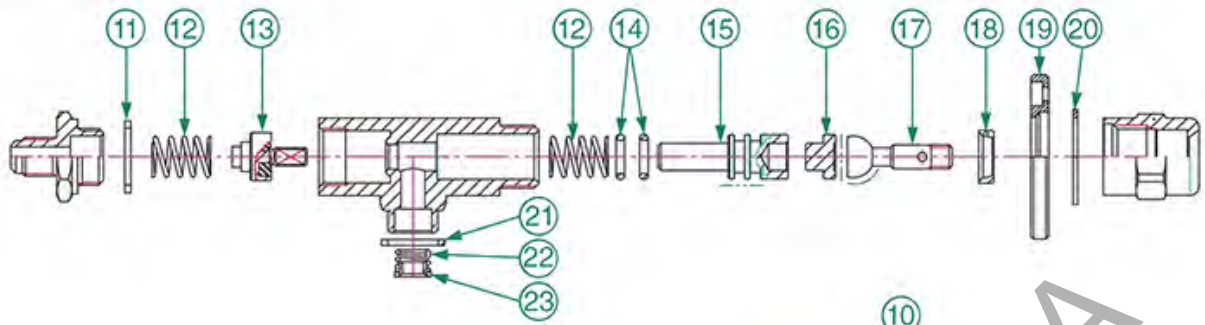

WATER/STEAM TAPS DIAMANT

DIAMANT

EX1002

EXPOBAR

Position	LF code no.	Description
7	1186318	O-RING 03043 EPDM
8	1786071	ORM GASKET 0060-10 EPDM
11	1186731	PTFE FLAT GASKET \varnothing 24x19x2 mm
12	1250363	SPRING \varnothing 13.5x24 mm TAP
13	1358014	INLET VALVE
14	1186318	O-RING 03043 EPDM
16	5058055	BUSHING TAP WATER/STEAM
21	1186201	GASKET FLAT PTFE \varnothing 21x16.8x2 mm
22	1250547	SPRING \varnothing 11.5x16 mm
23	1186334	WASHER
24	1349272	FITTING \varnothing 1/4"M-1/4"M CONICAL
26	1449002	COMPLETE CHROME-PLATED WATER PIPE
27	1120048	ELECTRIC VALVE PARKER 2 WAYS 230V 50Hz
28	1349002	ELBOW FITTING \varnothing 1/4"M-1/4"M
30	1186318	O-RING 03043 EPDM
31	1449332	WATER PIPE NOZZLE