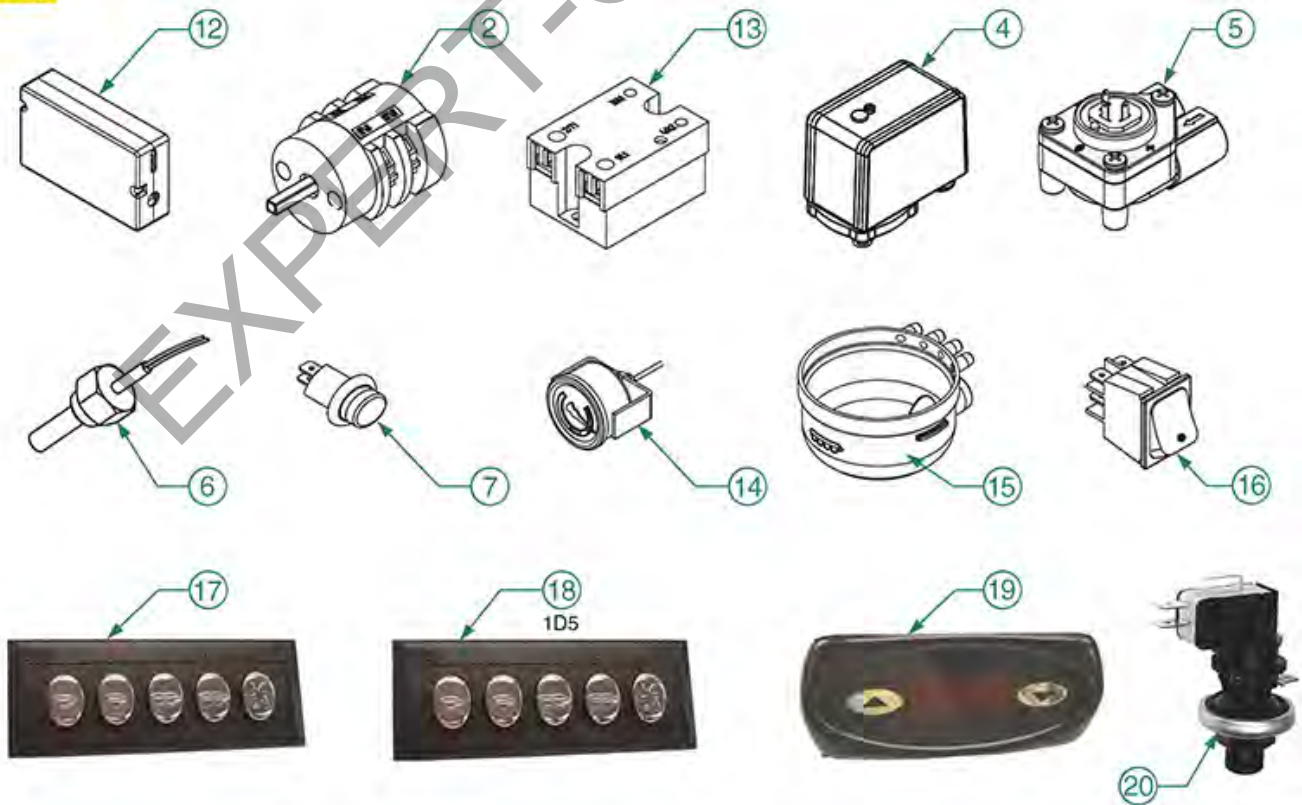

EXPERT-CM.COM.UA

ELECTRICAL PARTS DIAMANT-G10

DIAMANT

G10

EX5002

EXPOBAR

Position	LF code no.	Description
2	1319001	SELECTOR SWITCH 0-1 POSITIONS 20A 690V
3	1351014	STATIC RELAY 25A 24/280VAC-3/32VDC
4	1320531	PRESSURE SWITCH P302/6 3-POLES 30A
5	1455067	VOLUMETRIC FLOW METER GICAR
6	1397012	TEMPERATURE PROBE \varnothing 1/4" M
7	1221111	INDICATOR LIGHT RED 220V
12	1054034	DOSER CONTROL BOX 1-2-3 GR XLC 240V
12	5059242	DOSING CONTROL BOX 1-2-3 GR LUX 230V
13	1351014	STATIC RELAY 25A 24/280VAC-3/32VDC
13	1351015	RELAY 25A 24/280VAC 90/280VAC
15	1527002	DRAIN TUB
16	3319019	BIPOLAR SWITCH RED 16A 250V
17	1319320	PUSH-BUTTON PANEL-5 BUTTONS
19	5054697	DIGITAL THERMOSTAT TERMOPID 230V
19	5060876	DIGITAL THERMOSTAT TERMOPID 110V
20	1320007	PRESSURE SWITCH 16A 250V 1 bar 1/4"

EXPERT-CM.COM.UA

ELECTRICAL PARTS MARKUS-MARKUS SILVER

MARKUS

MARKUS SILVER

EX5102

EXPOBAR

Position	LF code no.	Description
1	1054034	DOSER CONTROL BOX 1-2-3 GR XLC 240V
1	5059242	DOSING CONTROL BOX 1-2-3 GR LUX 230V
2	1319001	SELECTOR SWITCH 0-1 POSITIONS 20A 690V
3	1351014	STATIC RELAY 25A 24/280VAC-3/32VDC
3	1351015	RELAY 25A 24/280VAC 90/280VAC
4	1320531	PRESSURE SWITCH P302/6 3-POLES 30A
5	1455067	VOLUMETRIC FLOW METER GICAR
6	1397012	TEMPERATURE PROBE \varnothing 1/4" M
7	1221111	INDICATOR LIGHT RED 220V
8	1245042	BOILER PRESSURE GAUGE \varnothing 60 mm 0-2.5 bar
9	1527002	DRAIN TUB
10	3319019	BIPOLAR SWITCH RED 16A 250V
10	3319529	BIPOLAR SWITCH BLACK 10A 250V
14	1319320	PUSH-BUTTON PANEL-5 BUTTONS
15	1320007	PRESSURE SWITCH 16A 250V 1 bar 1/4"
16	5053624	BOARD 5 PUSH-BUTTONS 230V 50/60Hz
16	5062236	PUSH-BUTTON PANEL FOR CTR BOX 5P.B 230V