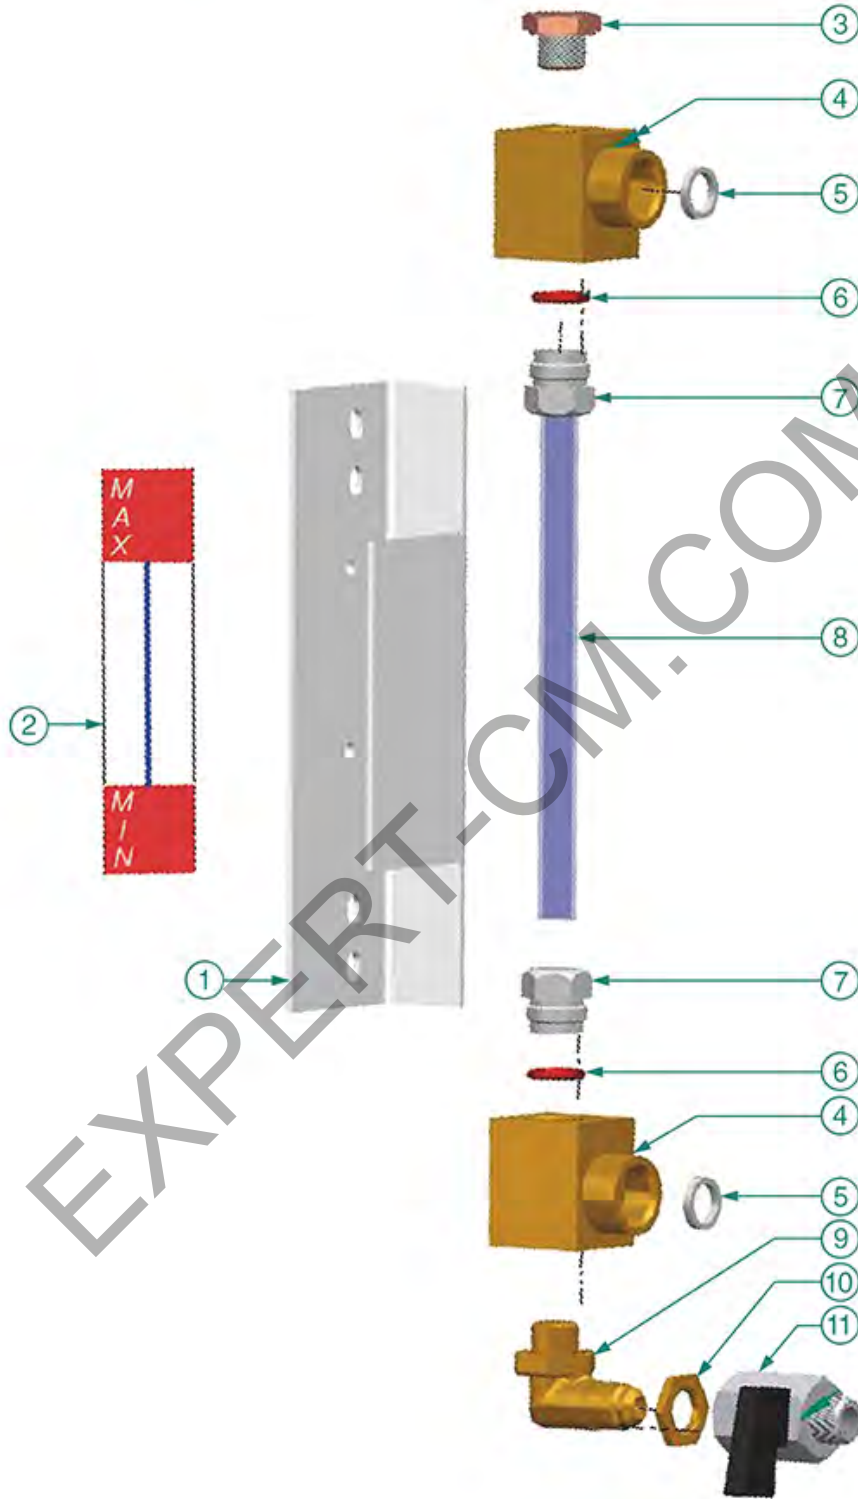

EXPERT-CM.COM.UA

WATER INLET TAPS

EB61-NEW ELEGANCE

DIAMANT-G10-MARKUS-MARKUS SILVER-MEGACREM

EXPOBAR

Position	LF code no.	Description
1	1241001	WATER INLET TAP KNOB
2	1186312	EPDM FLAT GASKET \varnothing 15.5x7.5x4 mm
3	1348036	NUT \varnothing 3/8" WRENCH 21x6mm
4	1186556	O-RING R6 EPDM
5	1349003	FITTING FOR VALVE PIN
7	1184010	LOW CYLINDER HEAD SCREW M6x10
8	1186537	GASKET FLAT PTFE \varnothing 26x22x2 mm
9	1348010	WATER INLET TAP BODY
9	1348013	WATER INLET TAP BODY
10	1358014	INLET VALVE
11	1250163	SPRING \varnothing 12x32 mm VALVE
13	1250071	NON-RETURN VALVE SPRING \varnothing 8x32 mm
14	1323003	STAINLESS STEEL BALL \varnothing 8 mm
15	1186311	NBR FLAT GASKET \varnothing 13x4x4 mm 70SH
16	1186014	O-RING 02015 EPDM
17	1186352	O-RING 02050 EPDM
18	1455034	CYLINDER HEAD SCREW M4x10
19	1120003	2-WAY SOLENOID VALVE PARKER 230V 50Hz
20	1348014	WATER INLET TAP BODY
21	1523074	TRIANGULAR NON-RETURN VALVE
22	1186556	O-RING R6 EPDM
23	1186201	GASKET FLAT PTFE \varnothing 21x16.8x2 mm
24	1348015	WATER INLET TAP BODY
25	1250073	SPRING \varnothing 14.5x32 mm
27	1324033	SQUARE PIN 12.1 mm 6x6 mm M3
29	1358015	WATER INLET TAP
31	3526699	BALL VALVE \varnothing 1/4" MF
32	1349002	ELBOW FITTING \varnothing 1/4"M-1/4"M
33	1348005	NUT \varnothing 1/4"
36	1120003	2-WAY SOLENOID VALVE PARKER 230V 50Hz
37	1186352	O-RING 02050 EPDM
38	1186014	O-RING 02015 EPDM
40	1523701	NON-RETURN VALVE \varnothing 3/8"M-3/8"M

LEVEL

EB61-NEW ELEGANCE

EXPOBAR

Position	LF code no.	Description
3	1439010	LEVEL CAP \varnothing 1/4"M
4	1520003	LEVEL BODY
5	1186498	GASKET FLAT PTFE \varnothing 15x10x1 mm
6	1186236	O-RING 03043 VITON
7	1186038	LEVEL GLASS FITTING
8	1520546	LEVEL GLASS \varnothing 11x140 mm
9	1349002	ELBOW FITTING \varnothing 1/4"M-1/4"M
10	1348005	NUT \varnothing 1/4"
11	3526699	BALL VALVE \varnothing 1/4" MF