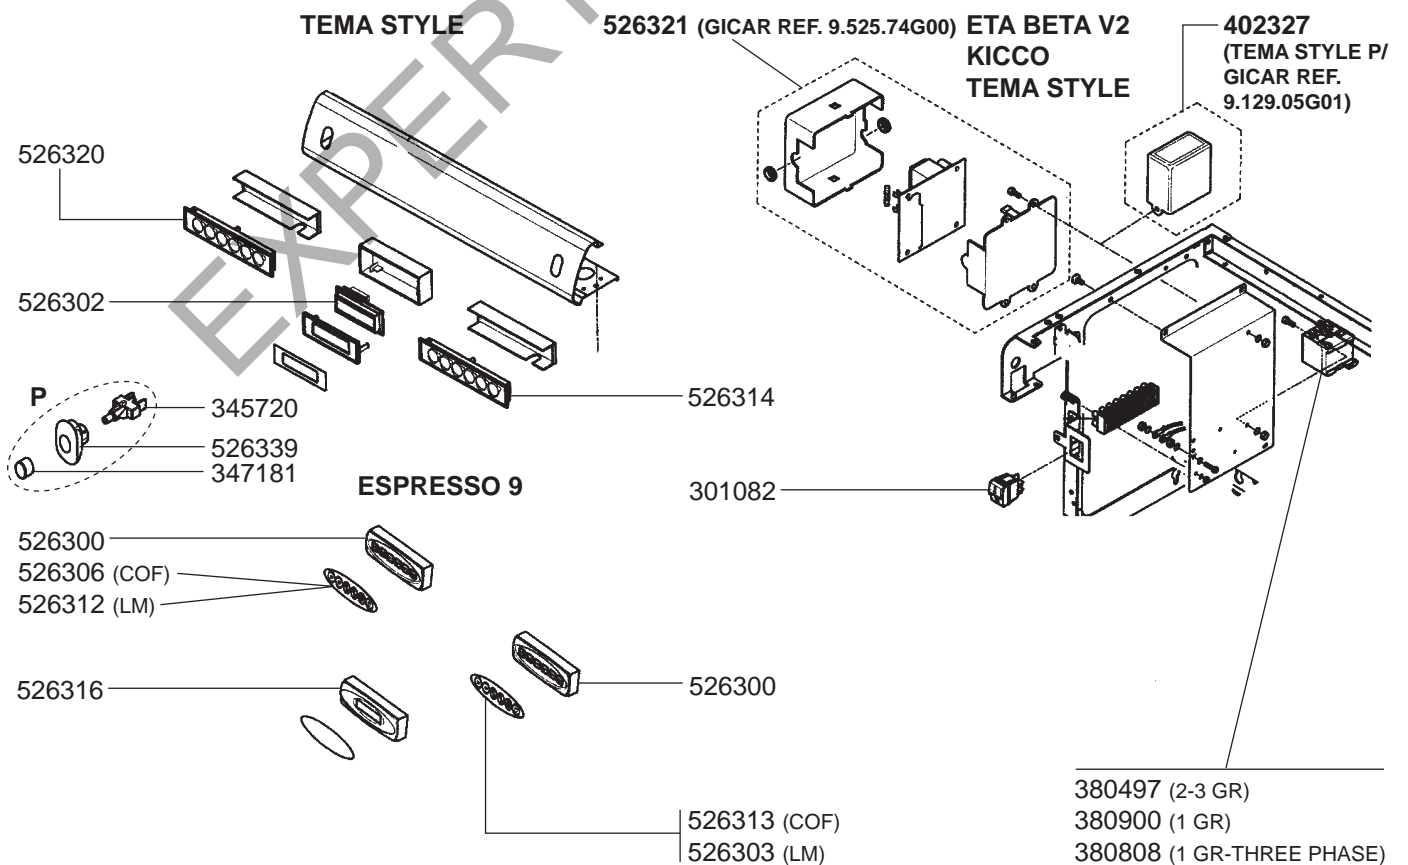

GROUPS

FILTER HOLDERS

STEAM/WATER TAPS KICCO/TEMA STYLE/ESPRESSO 9

STEAM/WATER TAPS ETA BETA V2/KICCO/ESPRESSO 9

OLD MODEL STEAM/WATER TAPS

OLD MODEL VALVES

BOILER VARIOUS /MANOMETER/DRIP TRAY/VALVES

OLD MODEL BOILER MODEL/MANOMETERS/LEVEL INDICATOR VARIOUS

ELECTRICAL COMPONENTS ETA BETA V2/KICCO

ELECTRICAL COMPONENTS ETA BETA V2/KICCO/TEMA STYLE/ESPRESSO 9

ELECTRICAL COMPONENTS VARIOUS

ELECTRICAL COMPONENTS VARIOUS