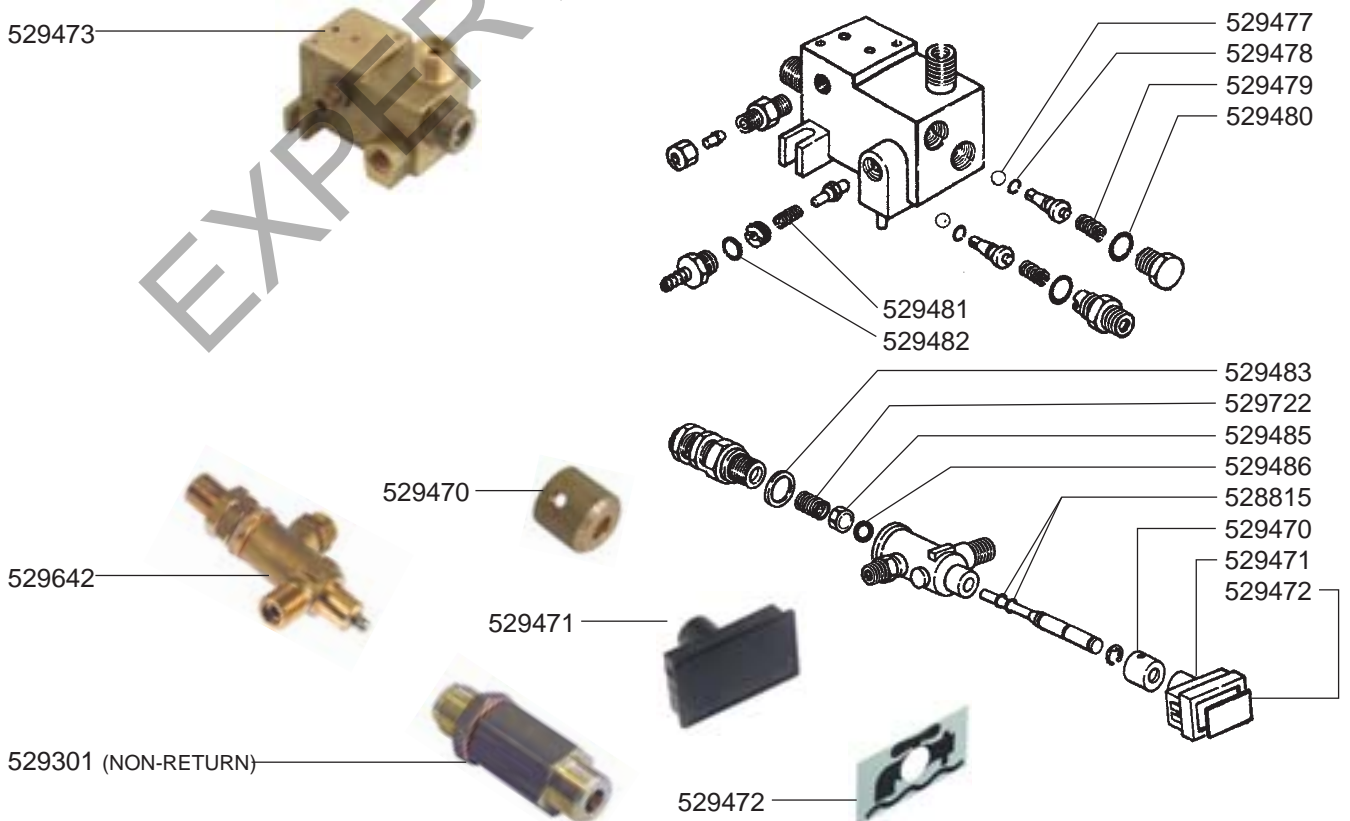

GROUPS

FILTER HOLDERS

STEAM/WATER TAPS KICCO/TEMA STYLE/ESPRESSO 9

STEAM/WATER TAPS ETA BETA V2/KICCO/ESPRESSO 9

OLD MODEL STEAM/WATER TAPS

OLD MODEL VALVES

BOILER VARIOUS /MANOMETER/DRIP TRAY/VALVES

OLD MODEL BOILER MODEL/MANOMETERS/LEVEL INDICATOR VARIOUS

ELECTRICAL COMPONENTS ETA BETA V2/KICCO

ELECTRICAL COMPONENTS ETA BETA V2/KICCO/TEMA STYLE/ESPRESSO 9

ELECTRICAL COMPONENTS VARIOUS

ELECTRICAL COMPONENTS VARIOUS