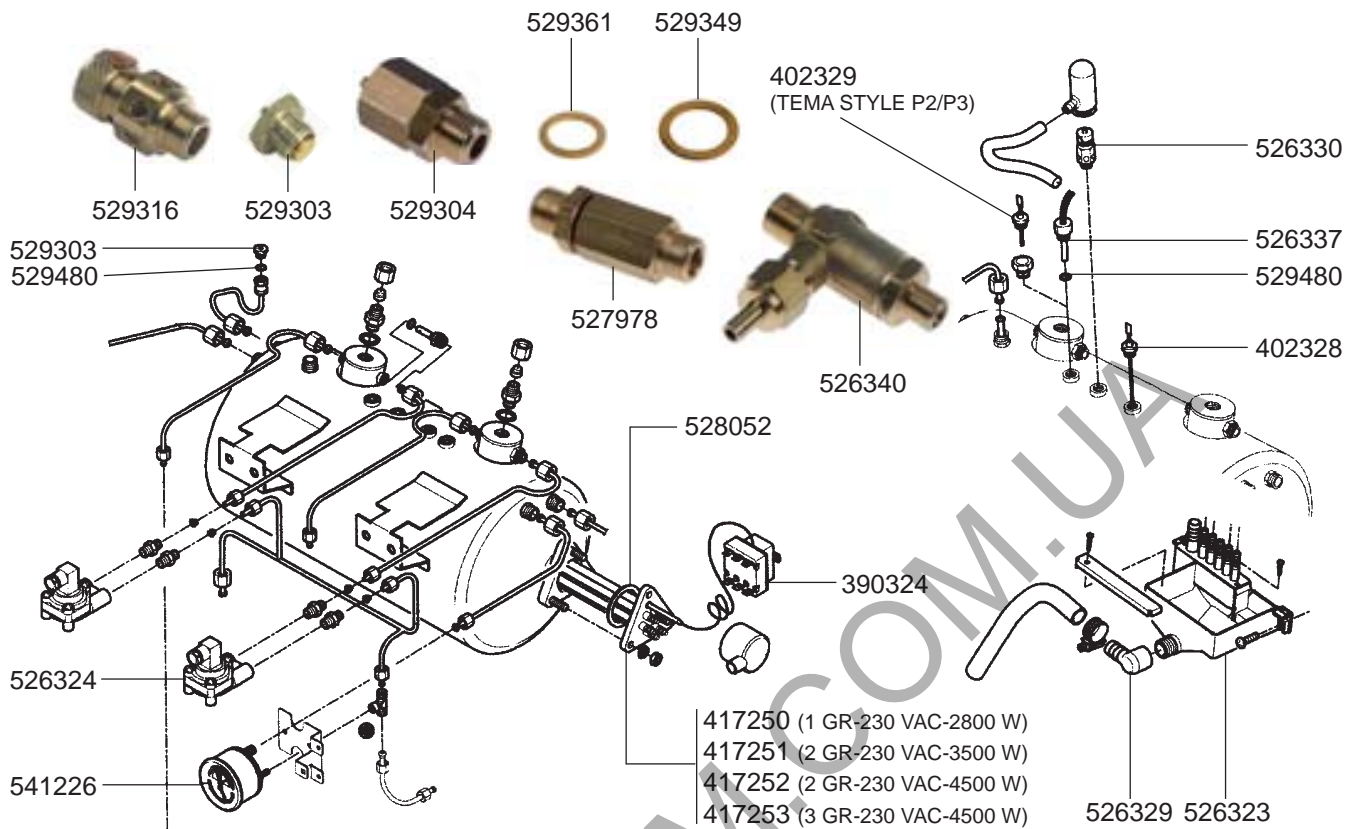

GROUPS

FILTER HOLDERS

STEAM/WATER TAPS KICCO/TEMA STYLE/ESPRESSO 9

STEAM/WATER TAPS ETA BETA V2/KICCO/ESPRESSO 9

OLD MODEL STEAM/WATER TAPS

OLD MODEL VALVES

BOILER VARIOUS /MANOMETER/DRIP TRAY/VALVES

OLD MODEL BOILER MODEL/MANOMETERS/LEVEL INDICATOR VARIOUS

ELECTRICAL COMPONENTS ETA BETA V2/KICCO

ELECTRICAL COMPONENTS ETA BETA V2/KICCO/TEMA STYLE/ESPRESSO 9

ELECTRICAL COMPONENTS VARIOUS

ELECTRICAL COMPONENTS VARIOUS