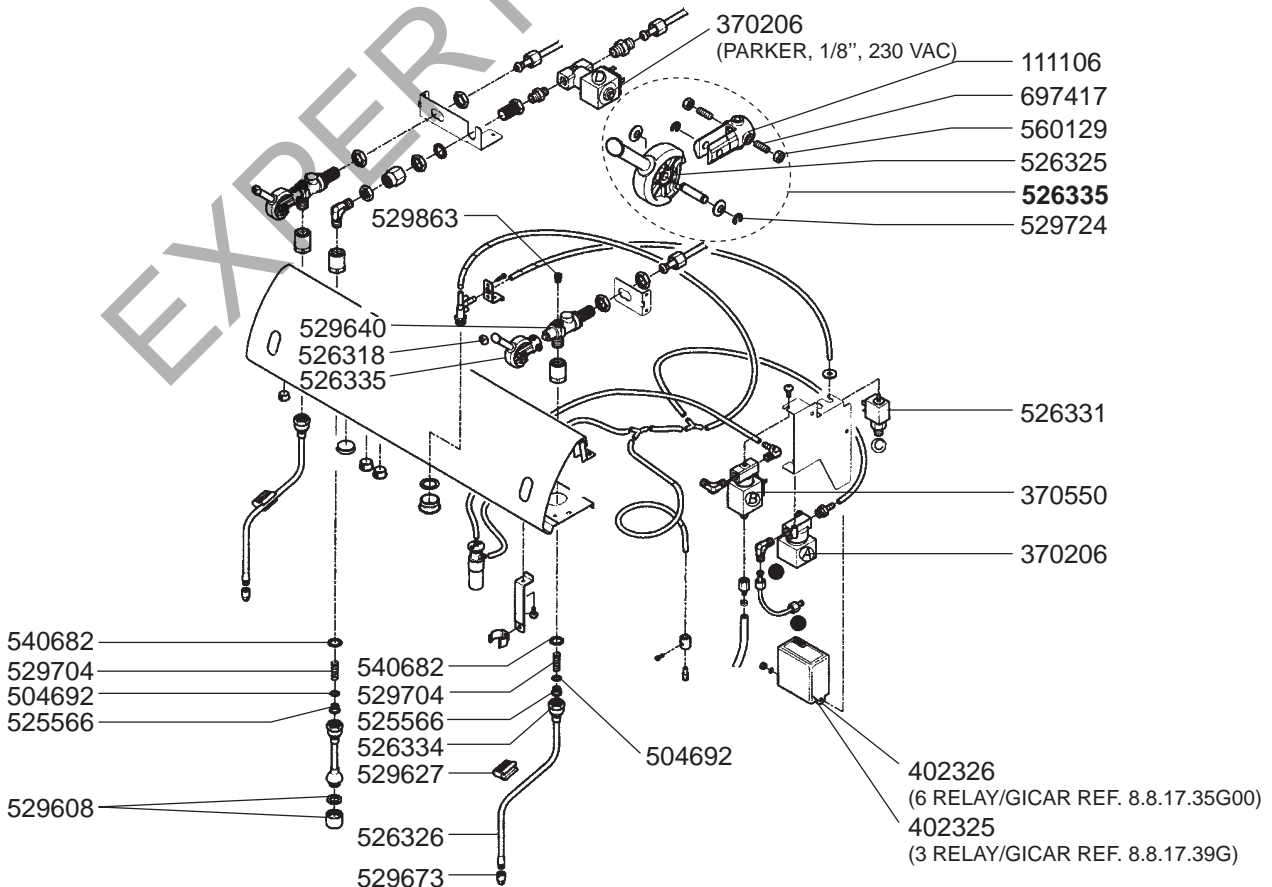

GROUPS

FILTER HOLDERS

STEAM/WATER TAPS KICCO/TEMA STYLE/ESPRESSO 9

STEAM/WATER TAPS ETA BETA V2/KICCO/ESPRESSO 9

OLD MODEL STEAM/WATER TAPS

OLD MODEL VALVES

BOILER VARIOUS /MANOMETER/DRIP TRAY/VALVES

OLD MODEL BOILER MODEL/MANOMETERS/LEVEL INDICATOR VARIOUS

ELECTRICAL COMPONENTS ETA BETA V2/KICCO

ELECTRICAL COMPONENTS ETA BETA V2/KICCO/TEMA STYLE/ESPRESSO 9

ELECTRICAL COMPONENTS VARIOUS

ELECTRICAL COMPONENTS VARIOUS