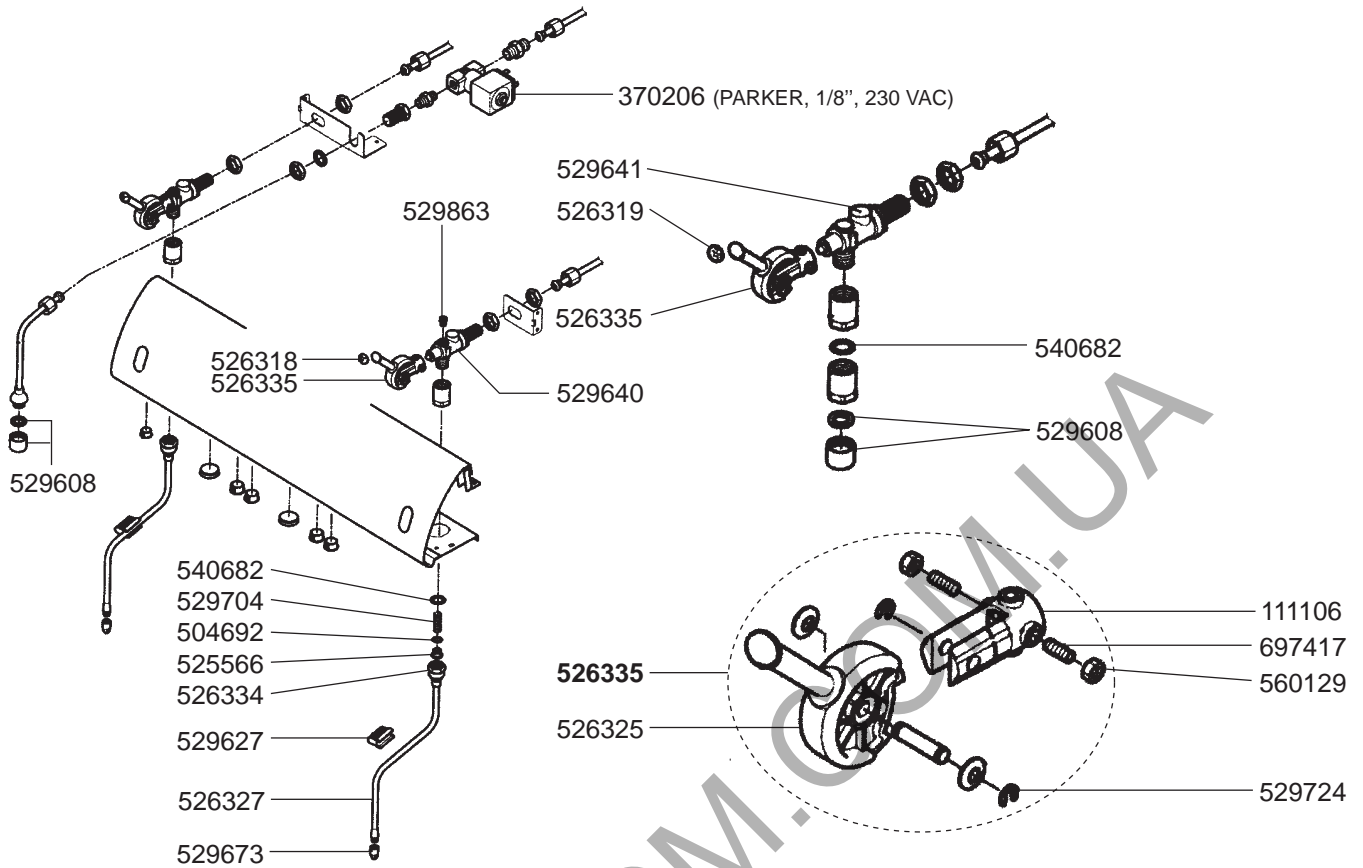

GROUPS

FILTER HOLDERS

STEAM/WATER TAPS KICCO/TEMA STYLE/ESPRESSO 9

STEAM/WATER TAPS ETA BETA V2/KICCO/ESPRESSO 9

OLD MODEL STEAM/WATER TAPS

OLD MODEL VALVES

BOILER VARIOUS /MANOMETER/DRIP TRAY/VALVES

OLD MODEL BOILER MODEL/MANOMETERS/LEVEL INDICATOR VARIOUS

ELECTRICAL COMPONENTS ETA BETA V2/KICCO

ELECTRICAL COMPONENTS ETA BETA V2/KICCO/TEMA STYLE/ESPRESSO 9

ELECTRICAL COMPONENTS VARIOUS

ELECTRICAL COMPONENTS VARIOUS