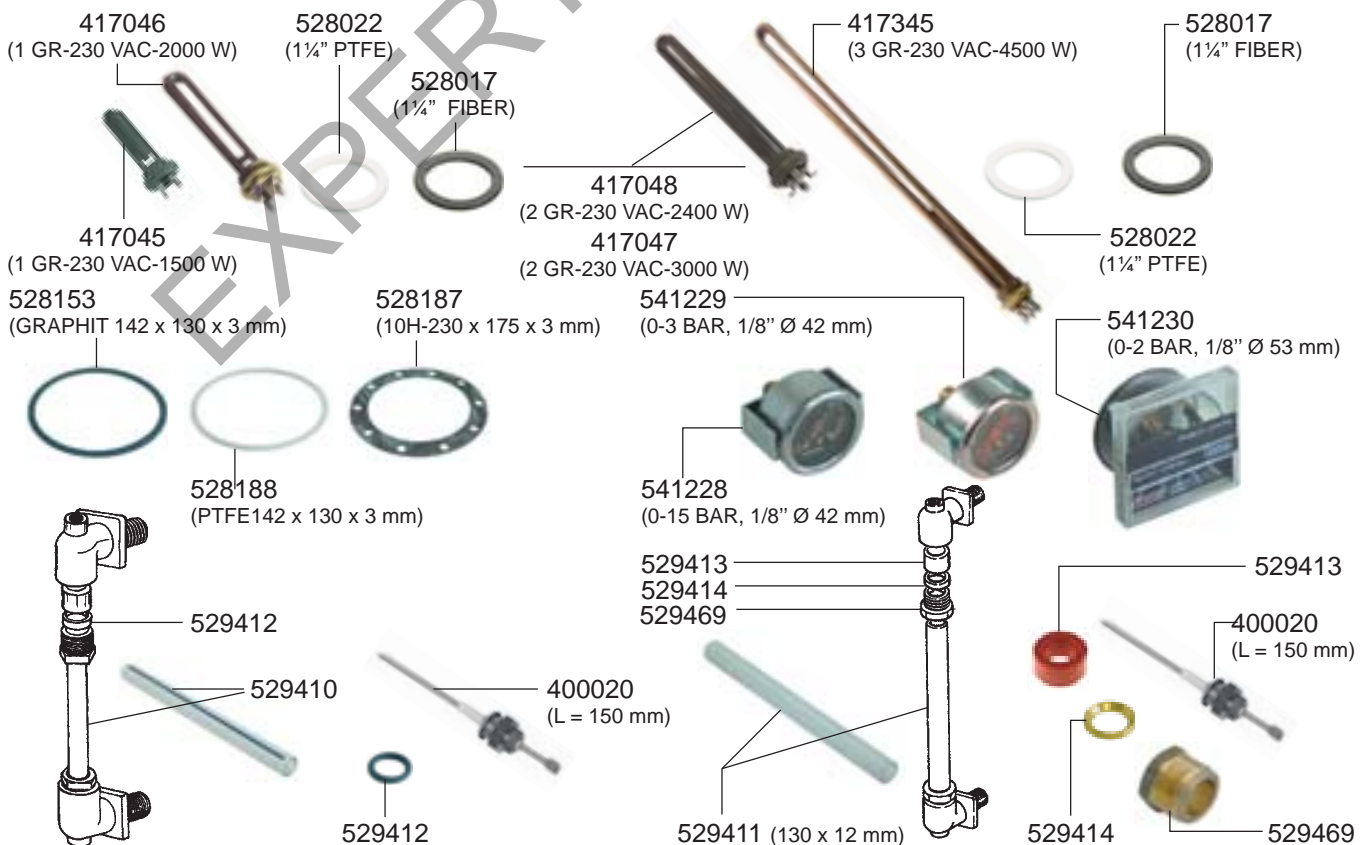

GROUPS

FILTER HOLDERS

STEAM/WATER TAPS KICCO/TEMA STYLE/ESPRESSO 9

STEAM/WATER TAPS ETA BETA V2/KICCO/ESPRESSO 9

OLD MODEL STEAM/WATER TAPS

OLD MODEL VALVES

BOILER VARIOUS /MANOMETER/DRIP TRAY/VALVES

OLD MODEL BOILER MODEL/MANOMETERS/LEVEL INDICATOR VARIOUS

ELECTRICAL COMPONENTS ETA BETA V2/KICCO

ELECTRICAL COMPONENTS ETA BETA V2/KICCO/TEMA STYLE/ESPRESSO 9

ELECTRICAL COMPONENTS VARIOUS

ELECTRICAL COMPONENTS VARIOUS