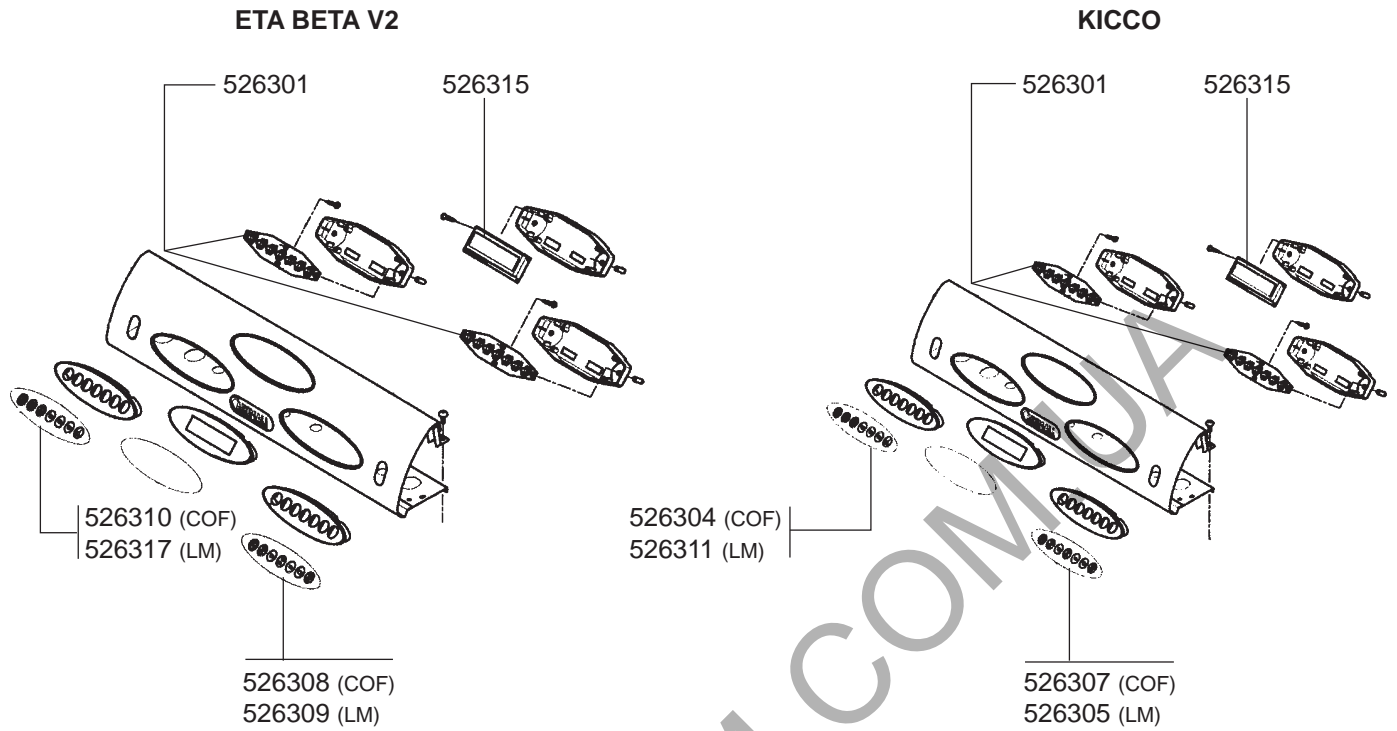

GROUPS

FILTER HOLDERS

STEAM/WATER TAPS KICCO/TEMA STYLE/ESPRESSO 9

STEAM/WATER TAPS ETA BETA V2/KICCO/ESPRESSO 9

OLD MODEL STEAM/WATER TAPS

OLD MODEL VALVES

BOILER VARIOUS /MANOMETER/DRIP TRAY/VALVES

OLD MODEL BOILER MODEL/MANOMETERS/LEVEL INDICATOR VARIOUS

ELECTRICAL COMPONENTS ETA BETA V2/KICCO

ELECTRICAL COMPONENTS ETA BETA V2/KICCO/TEMA STYLE/ESPRESSO 9

ELECTRICAL COMPONENTS VARIOUS

ELECTRICAL COMPONENTS VARIOUS