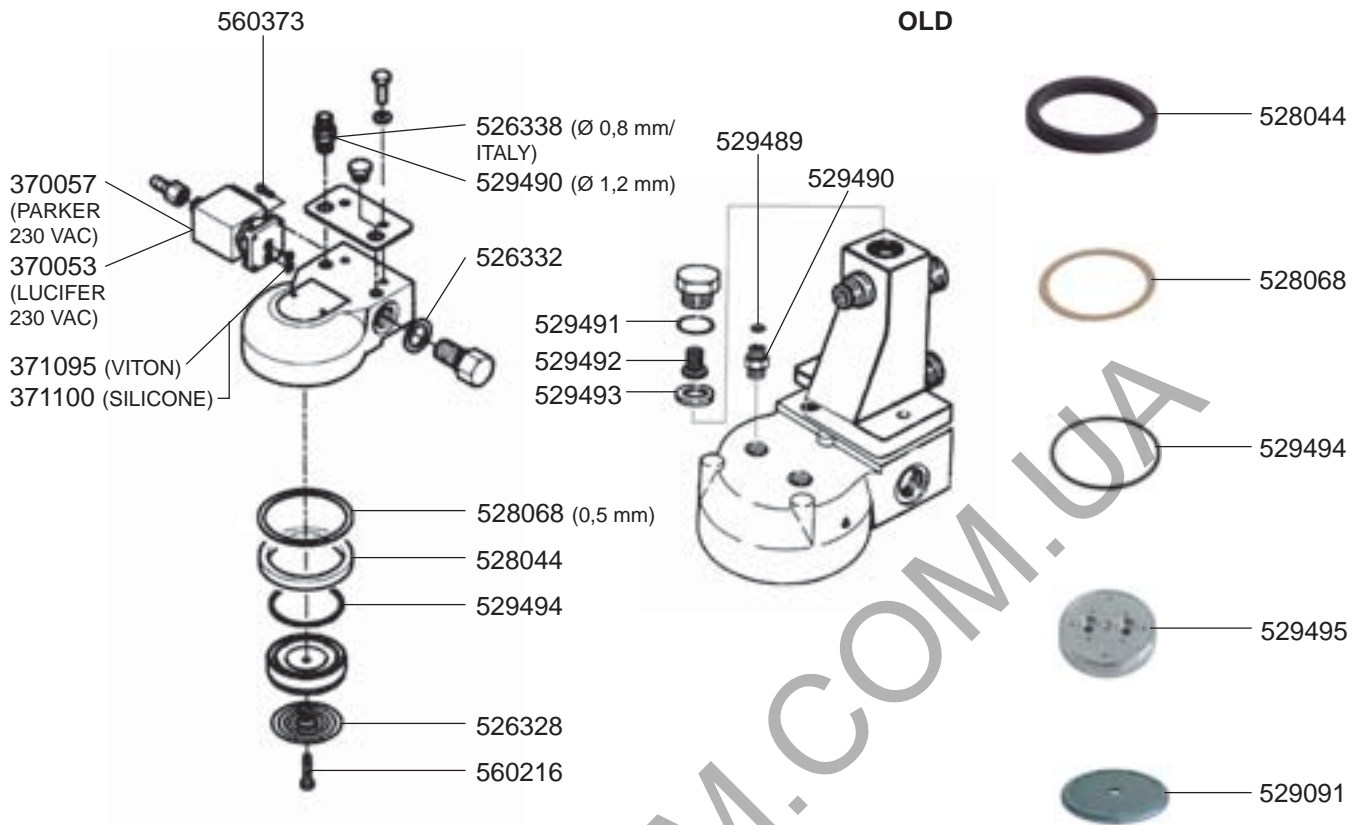

GROUPS

FILTER HOLDERS

STEAM/WATER TAPS KICCO/TEMA STYLE/ESPRESSO 9

STEAM/WATER TAPS ETA BETA V2/KICCO/ESPRESSO 9

OLD MODEL STEAM/WATER TAPS

OLD MODEL VALVES

BOILER VARIOUS /MANOMETER/DRIP TRAY/VALVES

OLD MODEL BOILER MODEL/MANOMETERS/LEVEL INDICATOR VARIOUS

ELECTRICAL COMPONENTS ETA BETA V2/KICCO

ELECTRICAL COMPONENTS ETA BETA V2/KICCO/TEMA STYLE/ESPRESSO 9

ELECTRICAL COMPONENTS VARIOUS

ELECTRICAL COMPONENTS VARIOUS