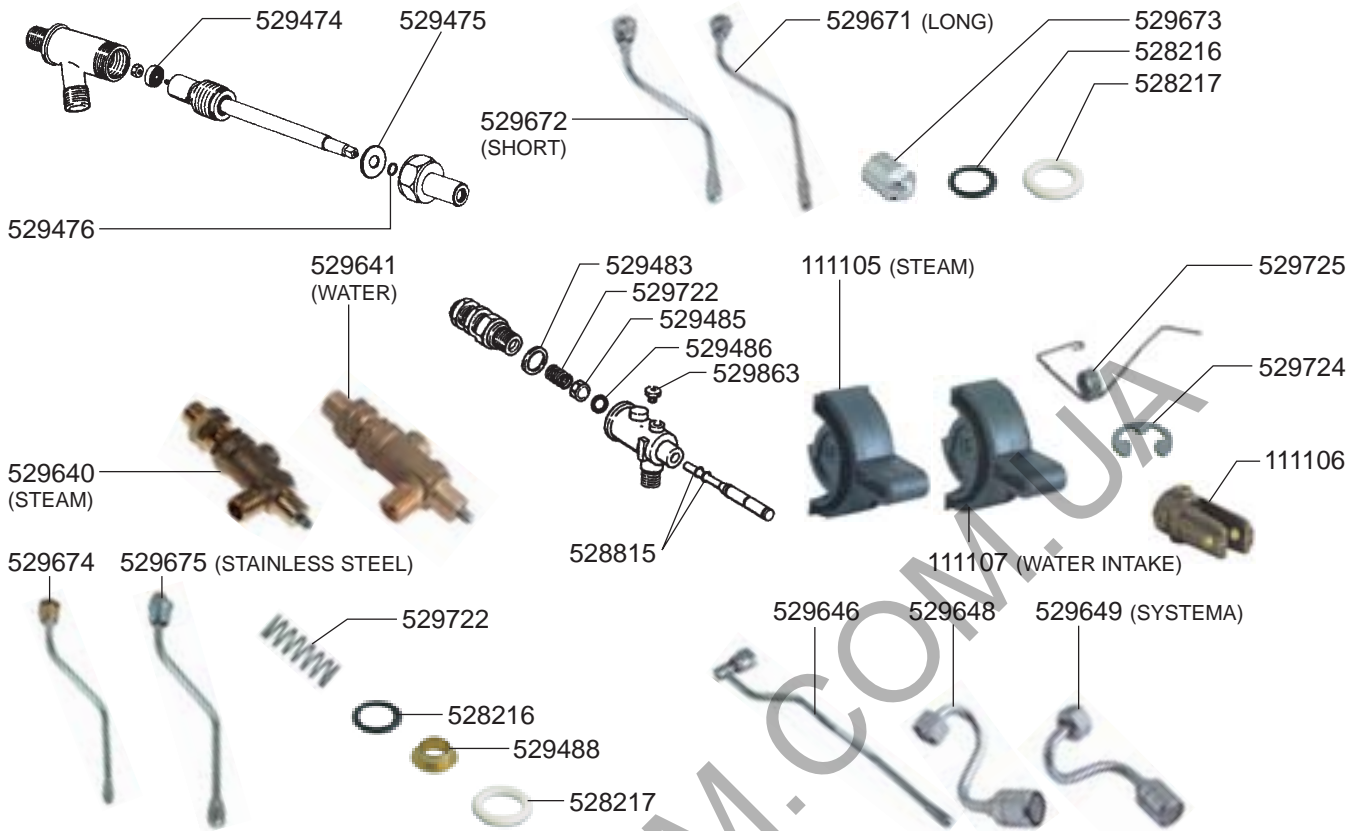

GROUPS

FILTER HOLDERS

STEAM/WATER TAPS KICCO/TEMA STYLE/ESPRESSO 9

STEAM/WATER TAPS ETA BETA V2/KICCO/ESPRESSO 9

OLD MODEL STEAM/WATER TAPS

OLD MODEL VALVES

BOILER VARIOUS /MANOMETER/DRIP TRAY/VALVES

OLD MODEL BOILER MODEL/MANOMETERS/LEVEL INDICATOR VARIOUS

ELECTRICAL COMPONENTS ETA BETA V2/KICCO

ELECTRICAL COMPONENTS ETA BETA V2/KICCO/TEMA STYLE/ESPRESSO 9

ELECTRICAL COMPONENTS VARIOUS

ELECTRICAL COMPONENTS VARIOUS