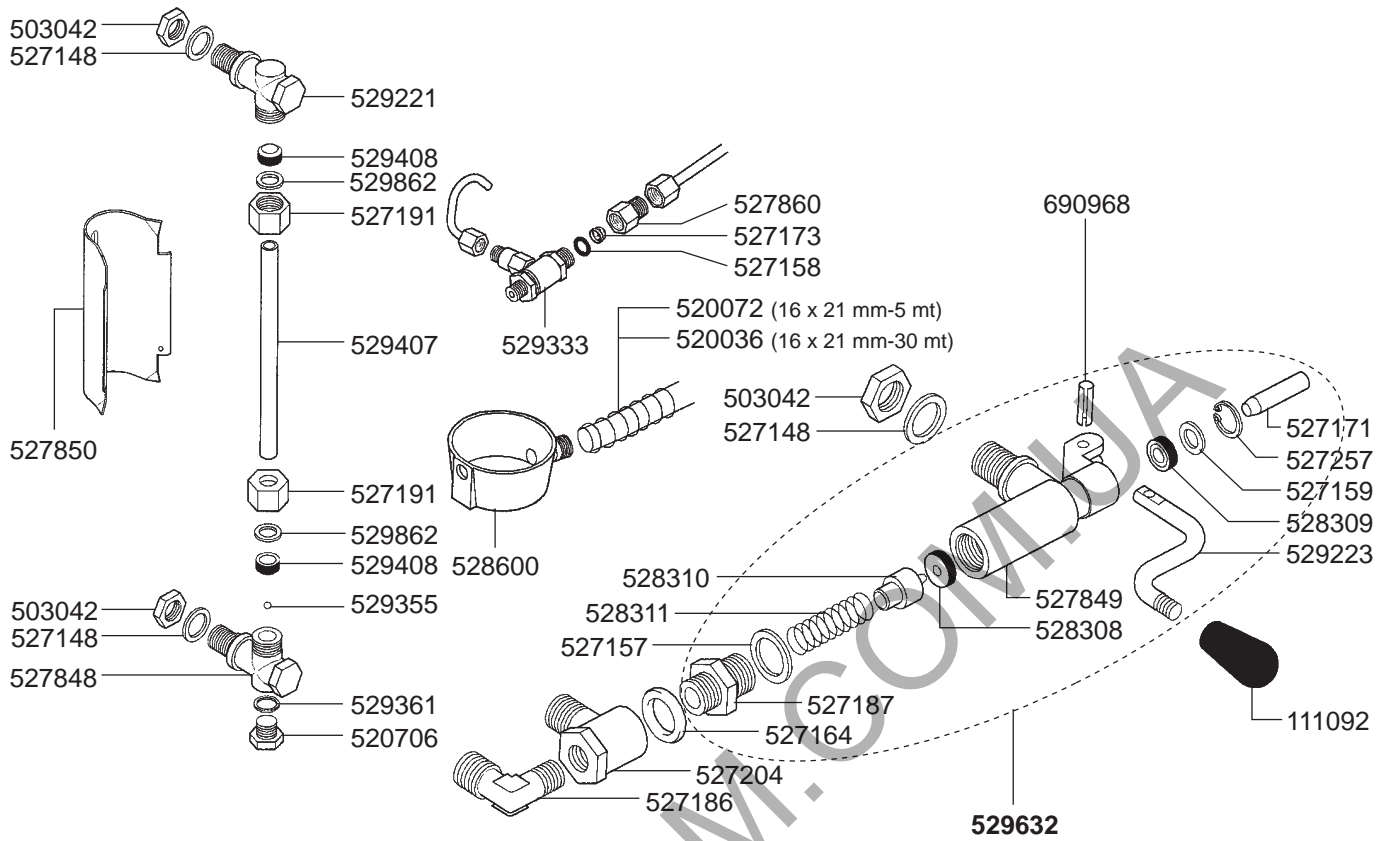

SOLENOID GROUP

MANUAL GROUP

SOLENOID GROUP

FILTER HOLDERS

FILTER HOLDERS

LEVER GROUP

STEAM/WATER TAPS

STEAM/WATER TAPS

LEVEL INDICATOR/VALVES/DRIP TRAY

BOILER VARIOUS EMA/EPU/EVD

BOILER VARIOUS ALE

BOILER VARIOUS COMPATTA

BOILER VARIOUS ORION

4 POLES

- 417039 (1 GR, 230/240 VAC-2000 W)
- 417040 (2 GR, 230/240 VAC-2600 W)
- 417064 (3 GR, 230/240 VAC-3700 W)

6 POLES

- 417043 (1 GR, 230/240 VAC-1800 W)
- 417233 (2 GR, 230/240 VAC-3000 W)
- 417088 (3 GR, 230/240 VAC-3700 W)
- 527771 (2 GR, 230/240 VAC-4500 W)
- 527770 (3/4 GR, 230/240 VAC-5000 W)

BOILER VARIOUS VENUS

4 POLES

- 417039 (1 GR, 230/240 VAC-2000 W)
- 417040 (2 GR, 230/240 VAC-2600 W)
- 417064 (3 GR, 230/240 VAC-3700 W)

6 POLES

- 417043 (1 GR, 230/240 VAC-1800 W)
- 417233 (2 GR, 230/240 VAC-3000 W)
- 417088 (3 GR, 230/240 VAC-3700 W)
- 527771 (2 GR, 230/240 VAC-4500 W)
- 527770 (3/4 GR, 230/240 VAC-5000 W)