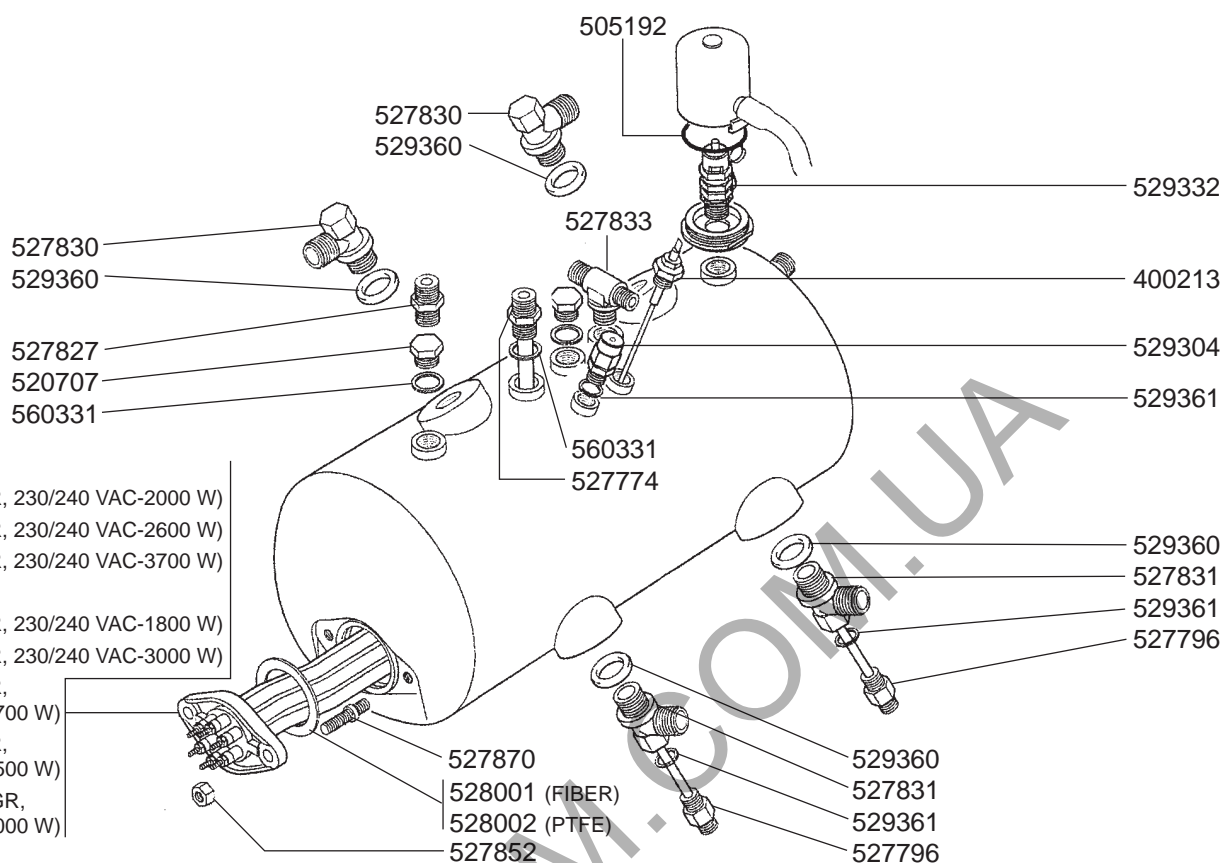

SOLENOID GROUP

MANUAL GROUP

SOLENOID GROUP

FILTER HOLDERS

FILTER HOLDERS

LEVER GROUP

STEAM/WATER TAPS

STEAM/WATER TAPS

LEVEL INDICATOR/VALVES/DRIP TRAY

BOILER VARIOUS EMA/EPU/EVD

BOILER VARIOUS ALE

BOILER VARIOUS COMPATTA

BOILER VARIOUS ORION

4 POLES

- 417039 (1 GR, 230/240 VAC-2000 W)
- 417040 (2 GR, 230/240 VAC-2600 W)
- 417064 (3 GR, 230/240 VAC-3700 W)

6 POLES

- 417043 (1 GR, 230/240 VAC-1800 W)
- 417233 (2 GR, 230/240 VAC-3000 W)
- 417088 (3 GR, 230/240 VAC-3700 W)
- 527771 (2 GR, 230/240 VAC-4500 W)
- 527770 (3/4 GR, 230/240 VAC-5000 W)

BOILER VARIOUS VENUS

4 POLES

- 417039 (1 GR, 230/240 VAC-2000 W)
- 417040 (2 GR, 230/240 VAC-2600 W)
- 417064 (3 GR, 230/240 VAC-3700 W)

6 POLES

- 417043 (1 GR, 230/240 VAC-1800 W)
- 417233 (2 GR, 230/240 VAC-3000 W)
- 417088 (3 GR, 230/240 VAC-3700 W)
- 527771 (2 GR, 230/240 VAC-4500 W)
- 527770 (3/4 GR, 230/240 VAC-5000 W)