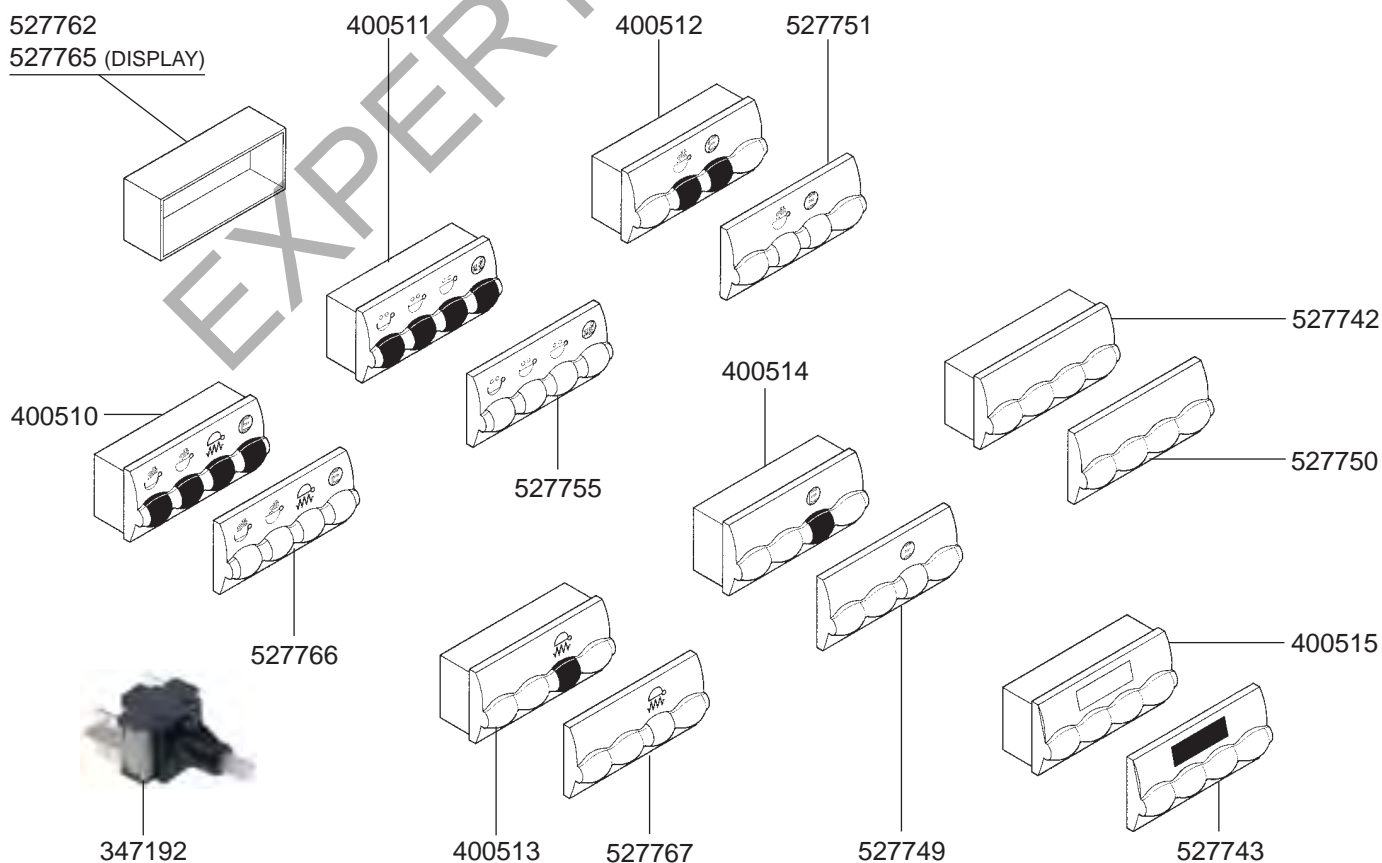

ELECTRICAL COMPONENTS SPHERA