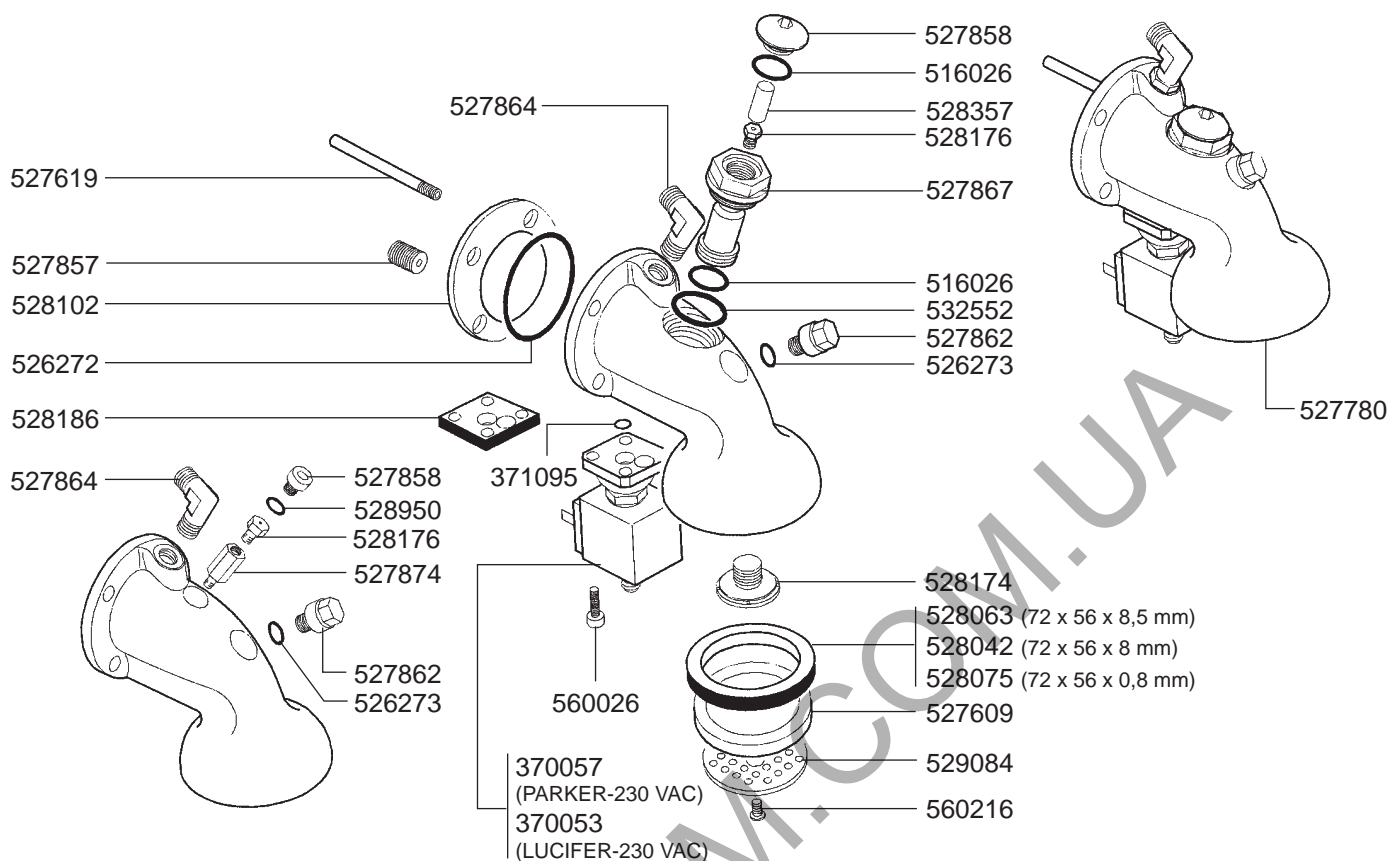

SOLENOID GROUP

MANUAL GROUP

SOLENOID GROUP

FILTER HOLDERS

FILTER HOLDERS

LEVER GROUP

STEAM/WATER TAPS

STEAM/WATER TAPS

LEVEL INDICATOR/VALVES/DRIP TRAY

BOILER VARIOUS EMA/EPU/EVD

BOILER VARIOUS ALE

BOILER VARIOUS COMPATTA

BOILER VARIOUS ORION

4 POLES

- 417039 (1 GR, 230/240 VAC-2000 W)
- 417040 (2 GR, 230/240 VAC-2600 W)
- 417064 (3 GR, 230/240 VAC-3700 W)

6 POLES

- 417043 (1 GR, 230/240 VAC-1800 W)
- 417233 (2 GR, 230/240 VAC-3000 W)
- 417088 (3 GR, 230/240 VAC-3700 W)
- 527771 (2 GR, 230/240 VAC-4500 W)
- 527770 (3/4 GR, 230/240 VAC-5000 W)

BOILER VARIOUS VENUS

4 POLES

- 417039 (1 GR, 230/240 VAC-2000 W)
- 417040 (2 GR, 230/240 VAC-2600 W)
- 417064 (3 GR, 230/240 VAC-3700 W)

6 POLES

- 417043 (1 GR, 230/240 VAC-1800 W)
- 417233 (2 GR, 230/240 VAC-3000 W)
- 417088 (3 GR, 230/240 VAC-3700 W)
- 527771 (2 GR, 230/240 VAC-4500 W)
- 527770 (3/4 GR, 230/240 VAC-5000 W)