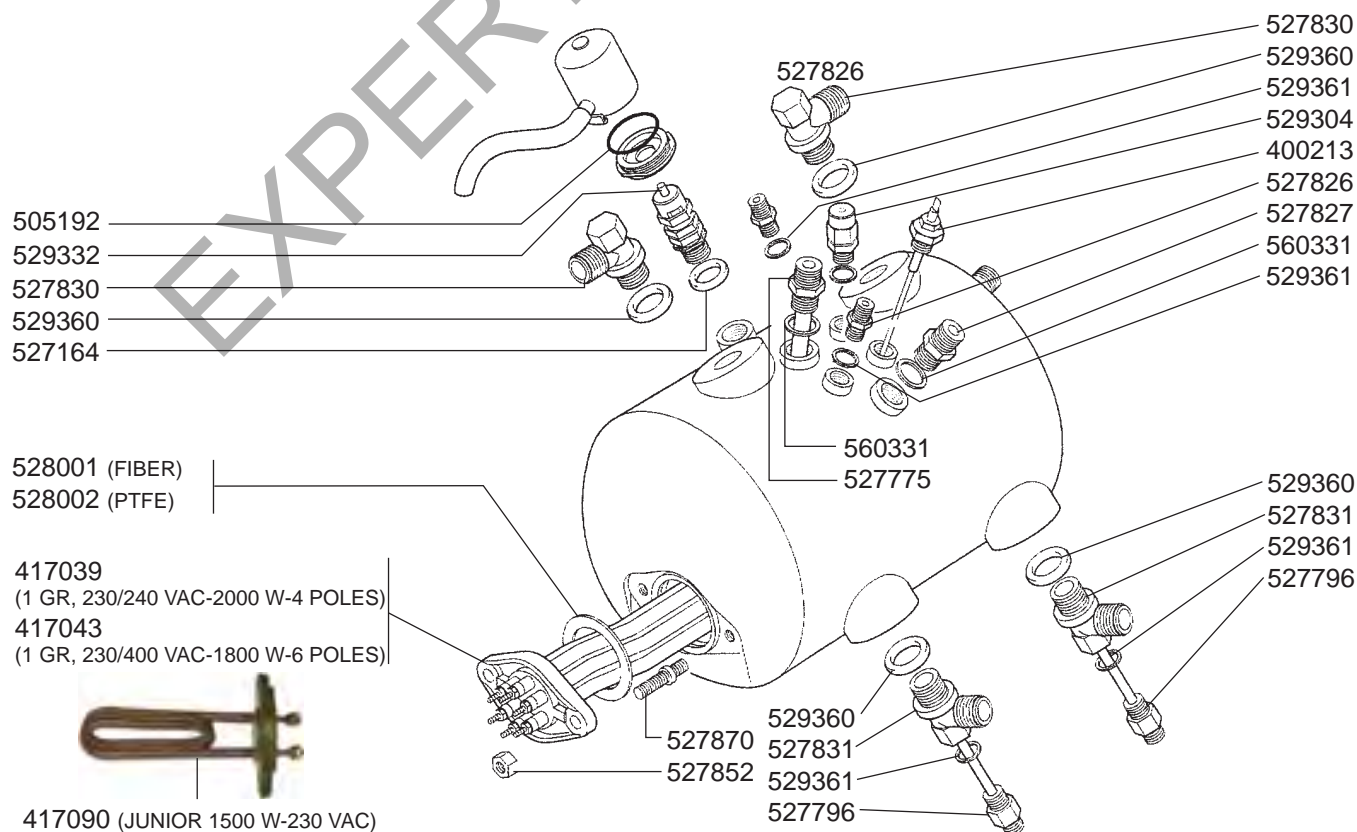

LEVEL INDICATOR/VALVES/DRIP TRAY

BOILER VARIOUS EMA/EPU/EVD

BOILER VARIOUS ALE

BOILER VARIOUS COMPATTA

BOILER VARIOUS ORION

4 POLES

- 417039 (1 GR, 230/240 VAC-2000 W)
- 417040 (2 GR, 230/240 VAC-2600 W)
- 417064 (3 GR, 230/240 VAC-3700 W)

6 POLES

- 417043 (1 GR, 230/240 VAC-1800 W)
- 417233 (2 GR, 230/240 VAC-3000 W)
- 417088 (3 GR, 230/240 VAC-3700 W)
- 527771 (2 GR, 230/240 VAC-4500 W)
- 527770 (3/4 GR, 230/240 VAC-5000 W)

BOILER VARIOUS VENUS

4 POLES

- 417039 (1 GR, 230/240 VAC-2000 W)
- 417040 (2 GR, 230/240 VAC-2600 W)
- 417064 (3 GR, 230/240 VAC-3700 W)

6 POLES

- 417043 (1 GR, 230/240 VAC-1800 W)
- 417233 (2 GR, 230/240 VAC-3000 W)
- 417088 (3 GR, 230/240 VAC-3700 W)
- 527771 (2 GR, 230/240 VAC-4500 W)
- 527770 (3/4 GR, 230/240 VAC-5000 W)