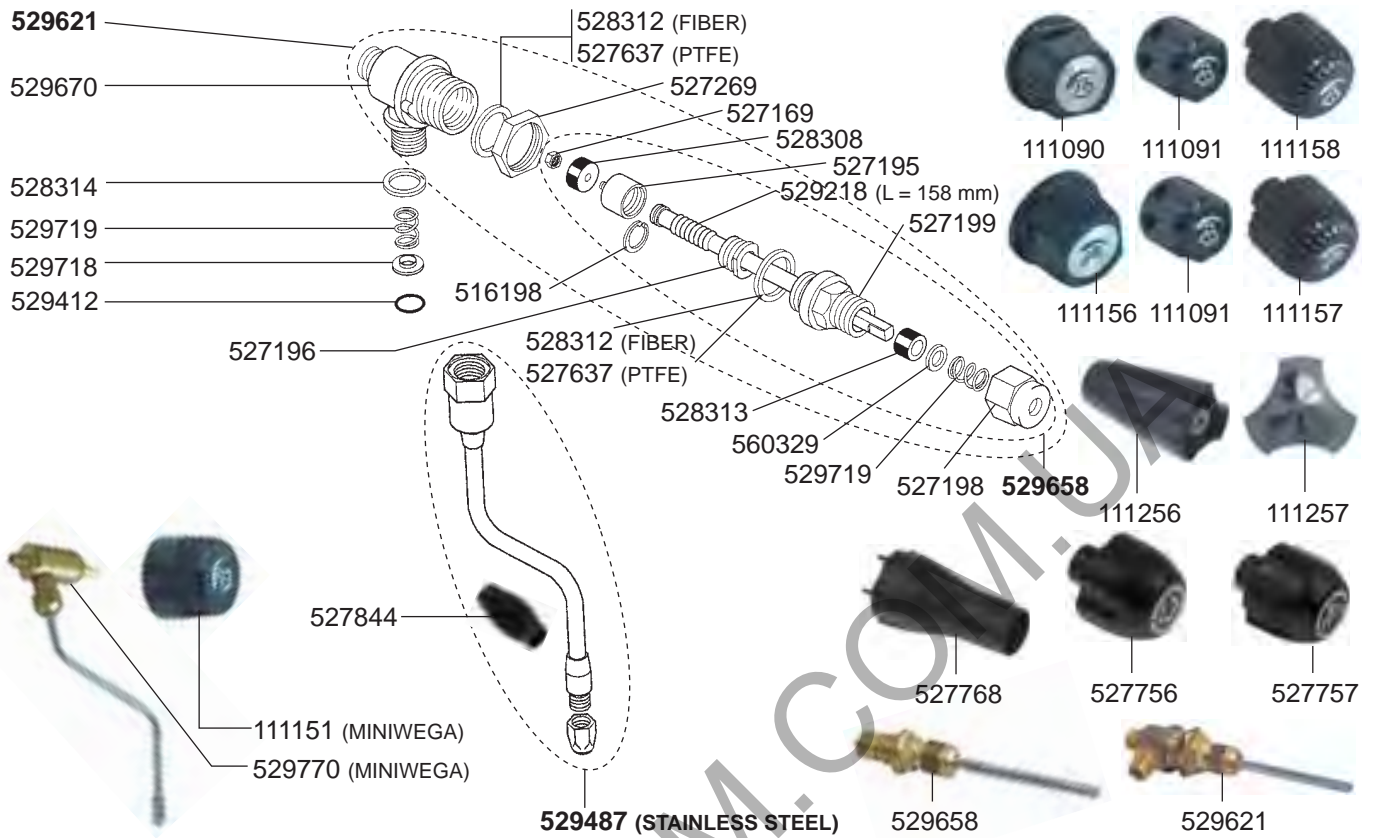

SOLENOID GROUP

MANUAL GROUP

SOLENOID GROUP

FILTER HOLDERS

FILTER HOLDERS

LEVER GROUP

STEAM/WATER TAPS

STEAM/WATER TAPS

LEVEL INDICATOR/VALVES/DRIP TRAY

BOILER VARIOUS EMA/EPU/EVD

BOILER VARIOUS ALE

BOILER VARIOUS COMPATTA

BOILER VARIOUS ORION

4 POLES

- 417039 (1 GR, 230/240 VAC-2000 W)
- 417040 (2 GR, 230/240 VAC-2600 W)
- 417064 (3 GR, 230/240 VAC-3700 W)

6 POLES

- 417043 (1 GR, 230/240 VAC-1800 W)
- 417233 (2 GR, 230/240 VAC-3000 W)
- 417088 (3 GR, 230/240 VAC-3700 W)
- 527771 (2 GR, 230/240 VAC-4500 W)
- 527770 (3/4 GR, 230/240 VAC-5000 W)

BOILER VARIOUS VENUS

4 POLES

- 417039 (1 GR, 230/240 VAC-2000 W)
- 417040 (2 GR, 230/240 VAC-2600 W)
- 417064 (3 GR, 230/240 VAC-3700 W)

6 POLES

- 417043 (1 GR, 230/240 VAC-1800 W)
- 417233 (2 GR, 230/240 VAC-3000 W)
- 417088 (3 GR, 230/240 VAC-3700 W)
- 527771 (2 GR, 230/240 VAC-4500 W)
- 527770 (3/4 GR, 230/240 VAC-5000 W)