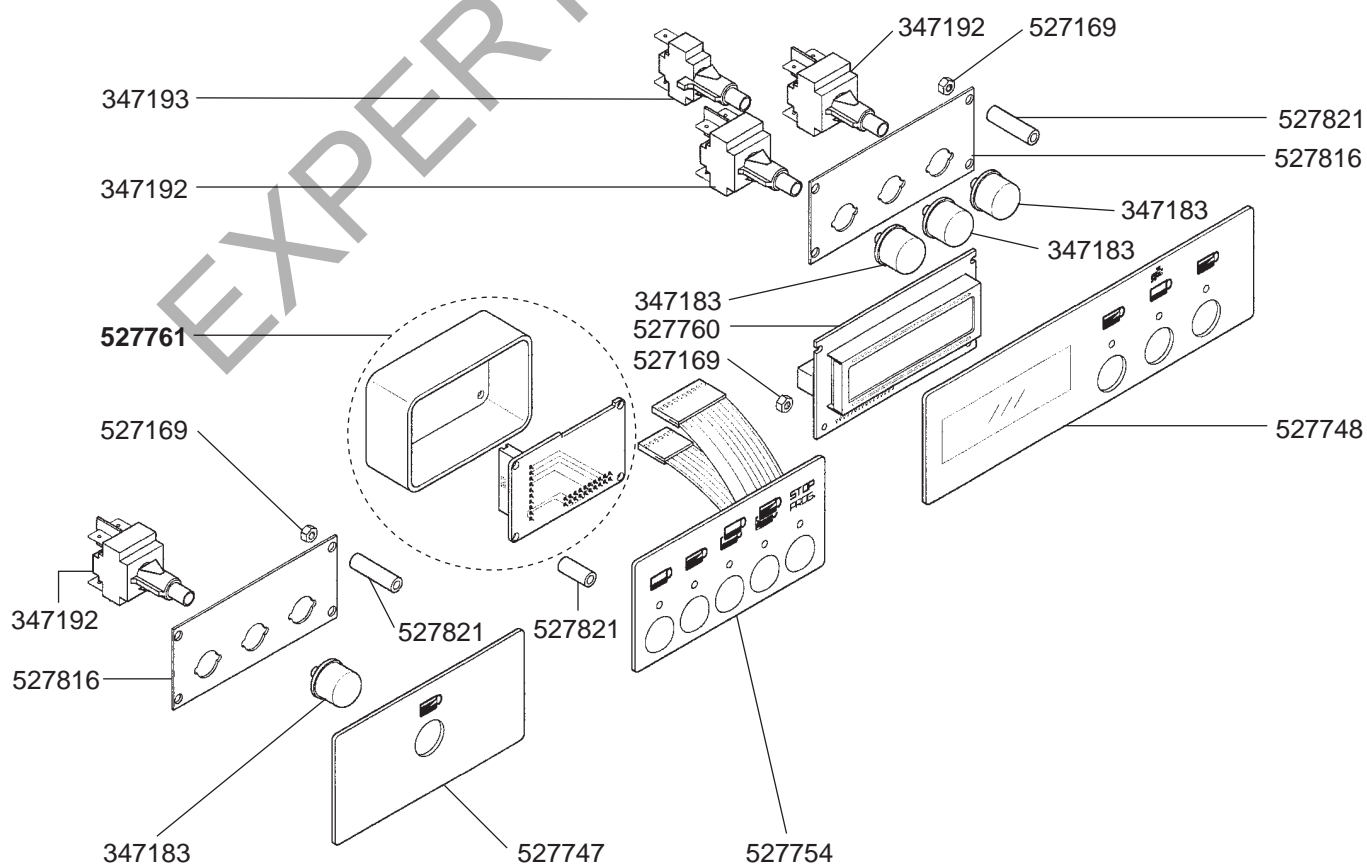

ELECTRICAL COMPONENTS POLARIS