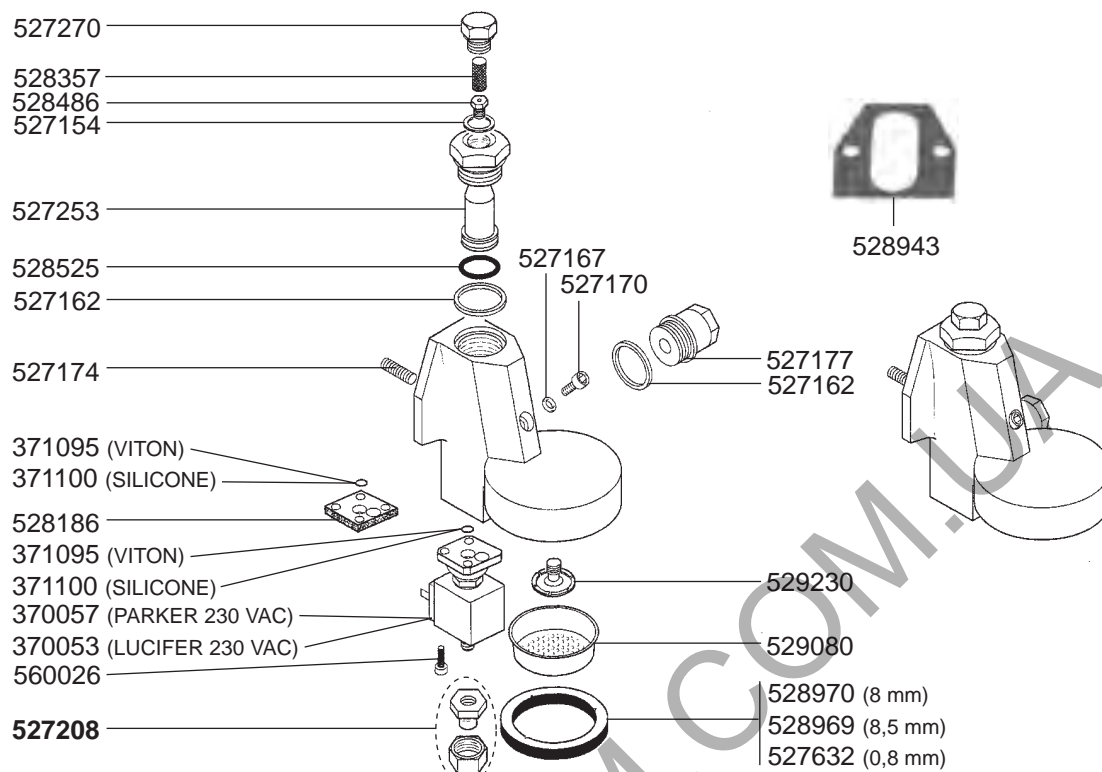

SOLENOID GROUP

MANUAL GROUP

SOLENOID GROUP

FILTER HOLDERS

FILTER HOLDERS

LEVER GROUP

STEAM/WATER TAPS

STEAM/WATER TAPS

LEVEL INDICATOR/VALVES/DRIP TRAY

BOILER VARIOUS EMA/EPU/EVD

BOILER VARIOUS ALE

BOILER VARIOUS COMPATTA

BOILER VARIOUS ORION

4 POLES

- 417039 (1 GR, 230/240 VAC-2000 W)
- 417040 (2 GR, 230/240 VAC-2600 W)
- 417064 (3 GR, 230/240 VAC-3700 W)

6 POLES

- 417043 (1 GR, 230/240 VAC-1800 W)
- 417233 (2 GR, 230/240 VAC-3000 W)
- 417088 (3 GR, 230/240 VAC-3700 W)
- 527771 (2 GR, 230/240 VAC-4500 W)
- 527770 (3/4 GR, 230/240 VAC-5000 W)

BOILER VARIOUS VENUS

4 POLES

- 417039 (1 GR, 230/240 VAC-2000 W)
- 417040 (2 GR, 230/240 VAC-2600 W)
- 417064 (3 GR, 230/240 VAC-3700 W)

6 POLES

- 417043 (1 GR, 230/240 VAC-1800 W)
- 417233 (2 GR, 230/240 VAC-3000 W)
- 417088 (3 GR, 230/240 VAC-3700 W)
- 527771 (2 GR, 230/240 VAC-4500 W)
- 527770 (3/4 GR, 230/240 VAC-5000 W)