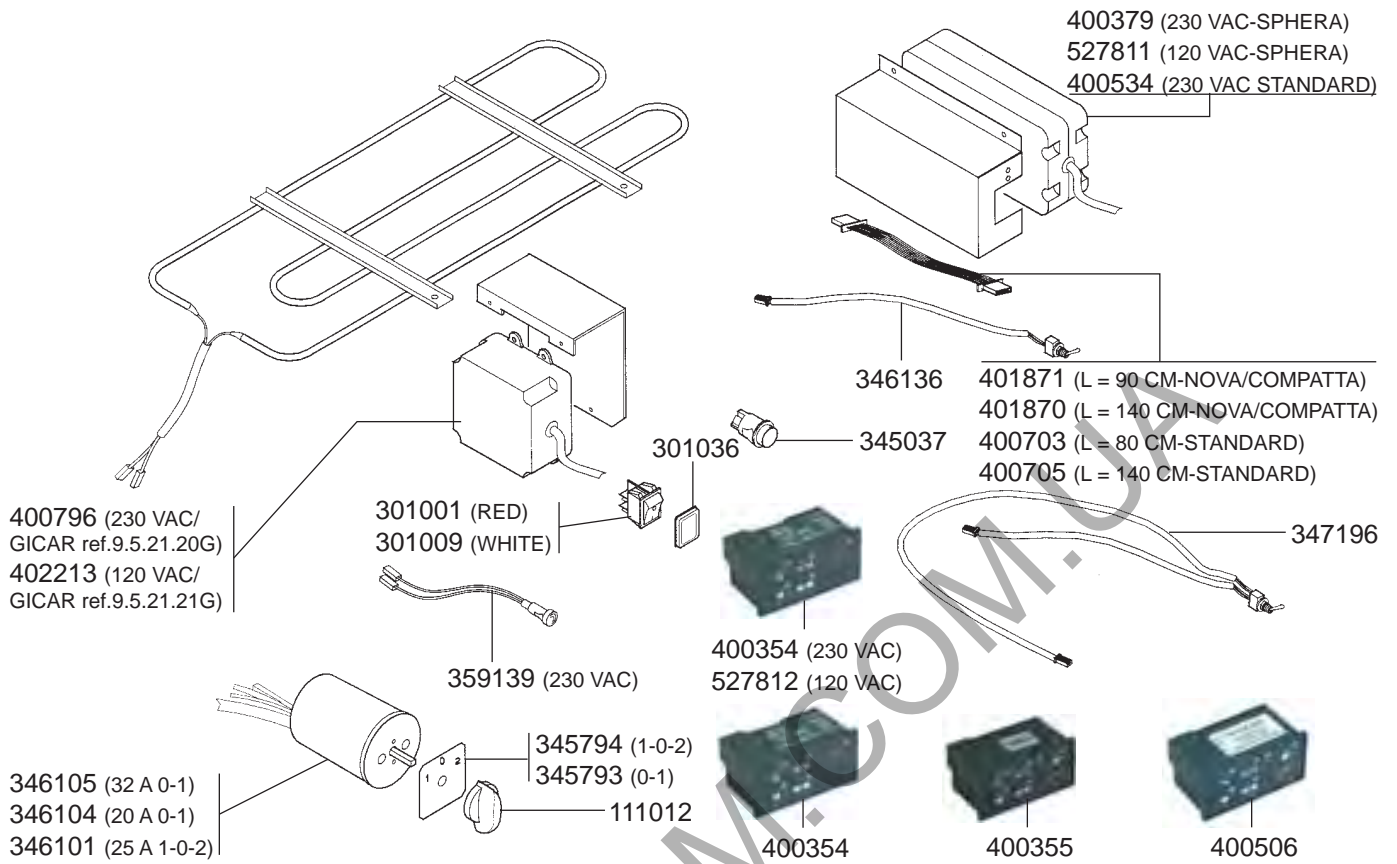

ELECTRICAL COMPONENTS EVD/EVD TH