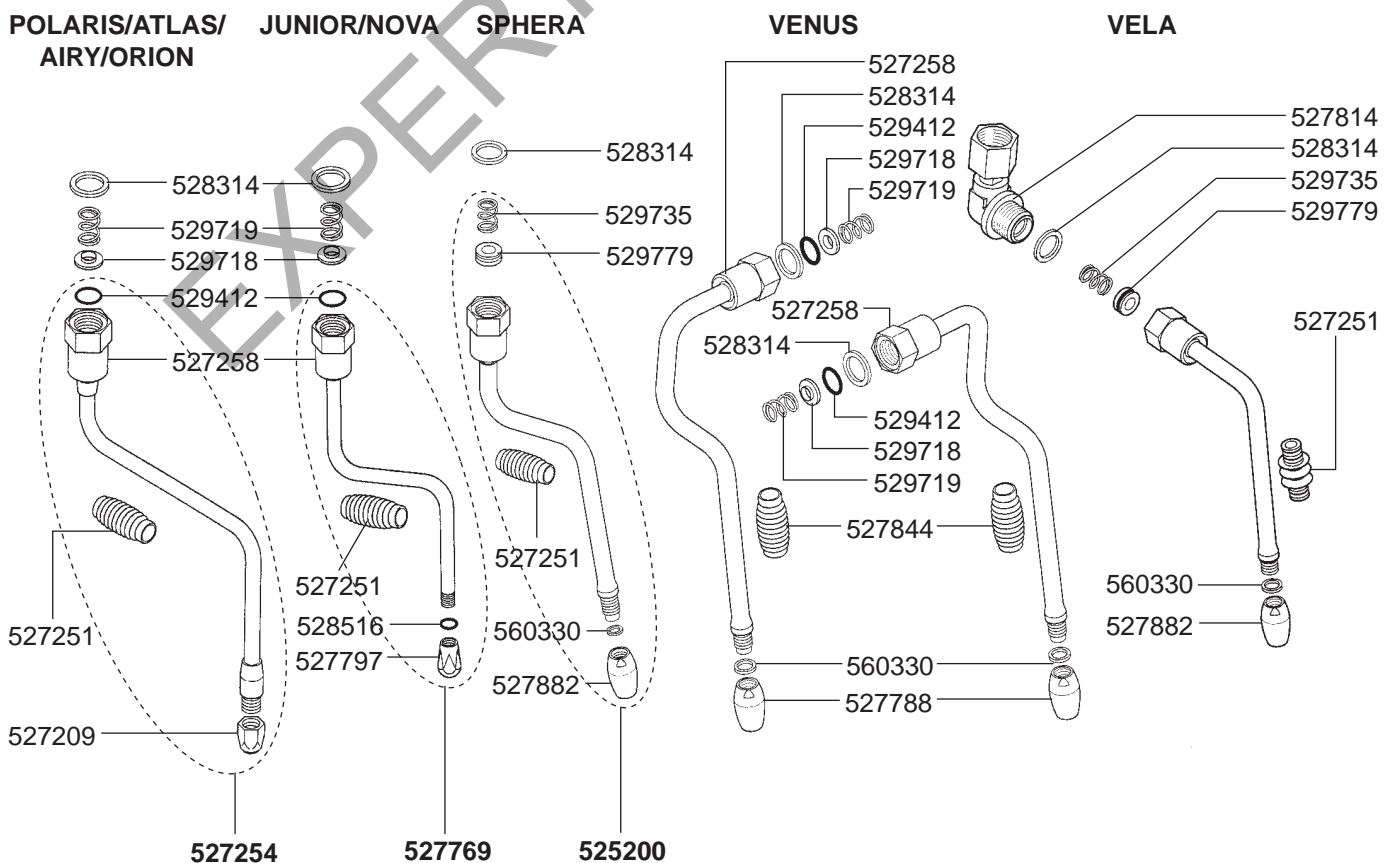

SOLENOID GROUP

MANUAL GROUP

SOLENOID GROUP

FILTER HOLDERS

FILTER HOLDERS

LEVER GROUP

STEAM/WATER TAPS

STEAM/WATER TAPS

LEVEL INDICATOR/VALVES/DRIP TRAY

BOILER VARIOUS EMA/EPU/EVD

BOILER VARIOUS ALE

BOILER VARIOUS COMPATTA

BOILER VARIOUS ORION

4 POLES

- 417039 (1 GR, 230/240 VAC-2000 W)
- 417040 (2 GR, 230/240 VAC-2600 W)
- 417064 (3 GR, 230/240 VAC-3700 W)

6 POLES

- 417043 (1 GR, 230/240 VAC-1800 W)
- 417233 (2 GR, 230/240 VAC-3000 W)
- 417088 (3 GR, 230/240 VAC-3700 W)
- 527771 (2 GR, 230/240 VAC-4500 W)
- 527770 (3/4 GR, 230/240 VAC-5000 W)

BOILER VARIOUS VENUS

4 POLES

- 417039 (1 GR, 230/240 VAC-2000 W)
- 417040 (2 GR, 230/240 VAC-2600 W)
- 417064 (3 GR, 230/240 VAC-3700 W)

6 POLES

- 417043 (1 GR, 230/240 VAC-1800 W)
- 417233 (2 GR, 230/240 VAC-3000 W)
- 417088 (3 GR, 230/240 VAC-3700 W)
- 527771 (2 GR, 230/240 VAC-4500 W)
- 527770 (3/4 GR, 230/240 VAC-5000 W)