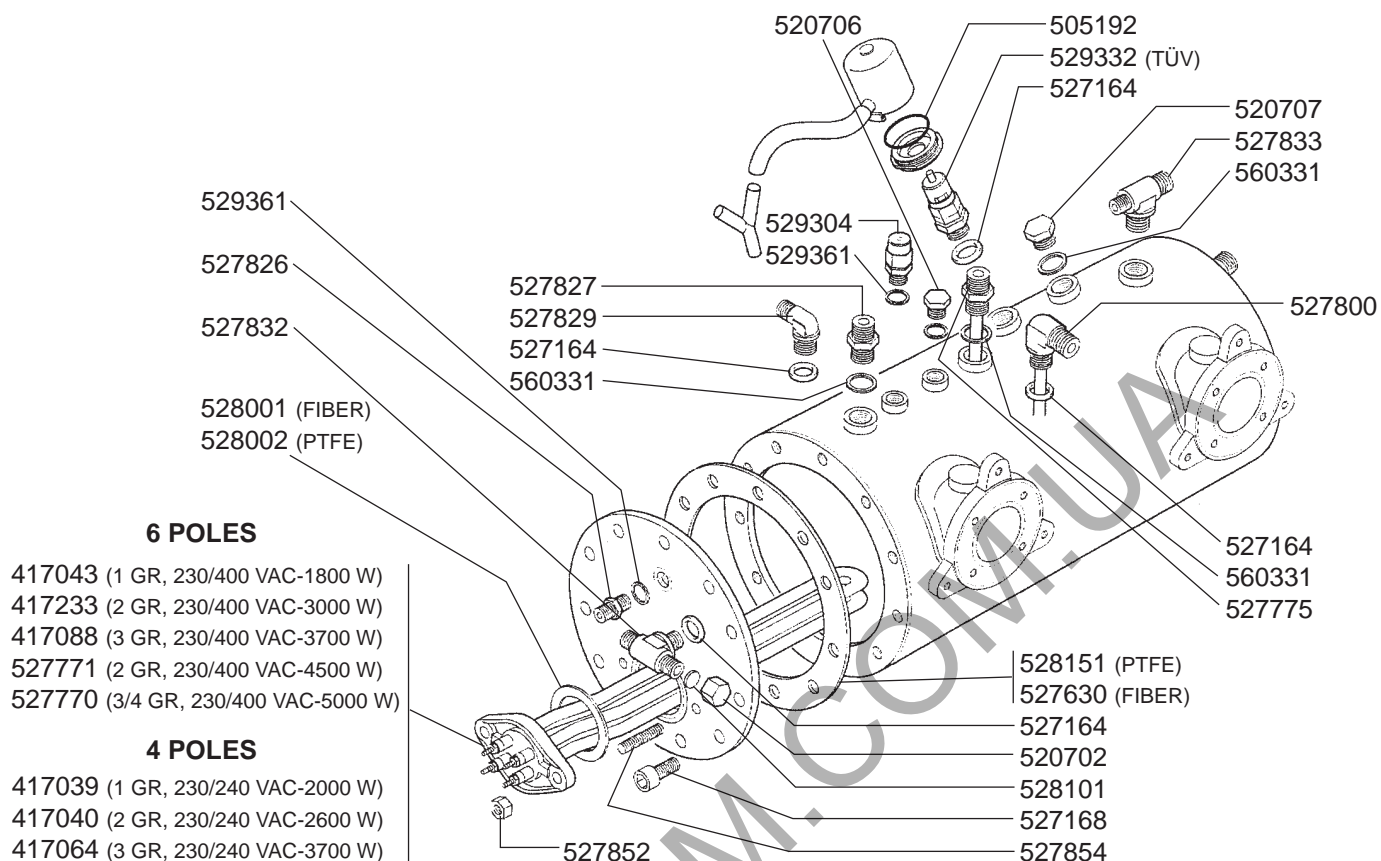

SOLENOID GROUP

MANUAL GROUP

SOLENOID GROUP

FILTER HOLDERS

FILTER HOLDERS

LEVER GROUP

STEAM/WATER TAPS

STEAM/WATER TAPS

LEVEL INDICATOR/VALVES/DRIP TRAY

BOILER VARIOUS EMA/EPU/EVD

BOILER VARIOUS ALE

BOILER VARIOUS COMPATTA

BOILER VARIOUS ORION

4 POLES

- 417039 (1 GR, 230/240 VAC-2000 W)
- 417040 (2 GR, 230/240 VAC-2600 W)
- 417064 (3 GR, 230/240 VAC-3700 W)

6 POLES

- 417043 (1 GR, 230/240 VAC-1800 W)
- 417233 (2 GR, 230/240 VAC-3000 W)
- 417088 (3 GR, 230/240 VAC-3700 W)
- 527771 (2 GR, 230/240 VAC-4500 W)
- 527770 (3/4 GR, 230/240 VAC-5000 W)

BOILER VARIOUS VENUS

4 POLES

- 417039 (1 GR, 230/240 VAC-2000 W)
- 417040 (2 GR, 230/240 VAC-2600 W)
- 417064 (3 GR, 230/240 VAC-3700 W)

6 POLES

- 417043 (1 GR, 230/240 VAC-1800 W)
- 417233 (2 GR, 230/240 VAC-3000 W)
- 417088 (3 GR, 230/240 VAC-3700 W)
- 527771 (2 GR, 230/240 VAC-4500 W)
- 527770 (3/4 GR, 230/240 VAC-5000 W)