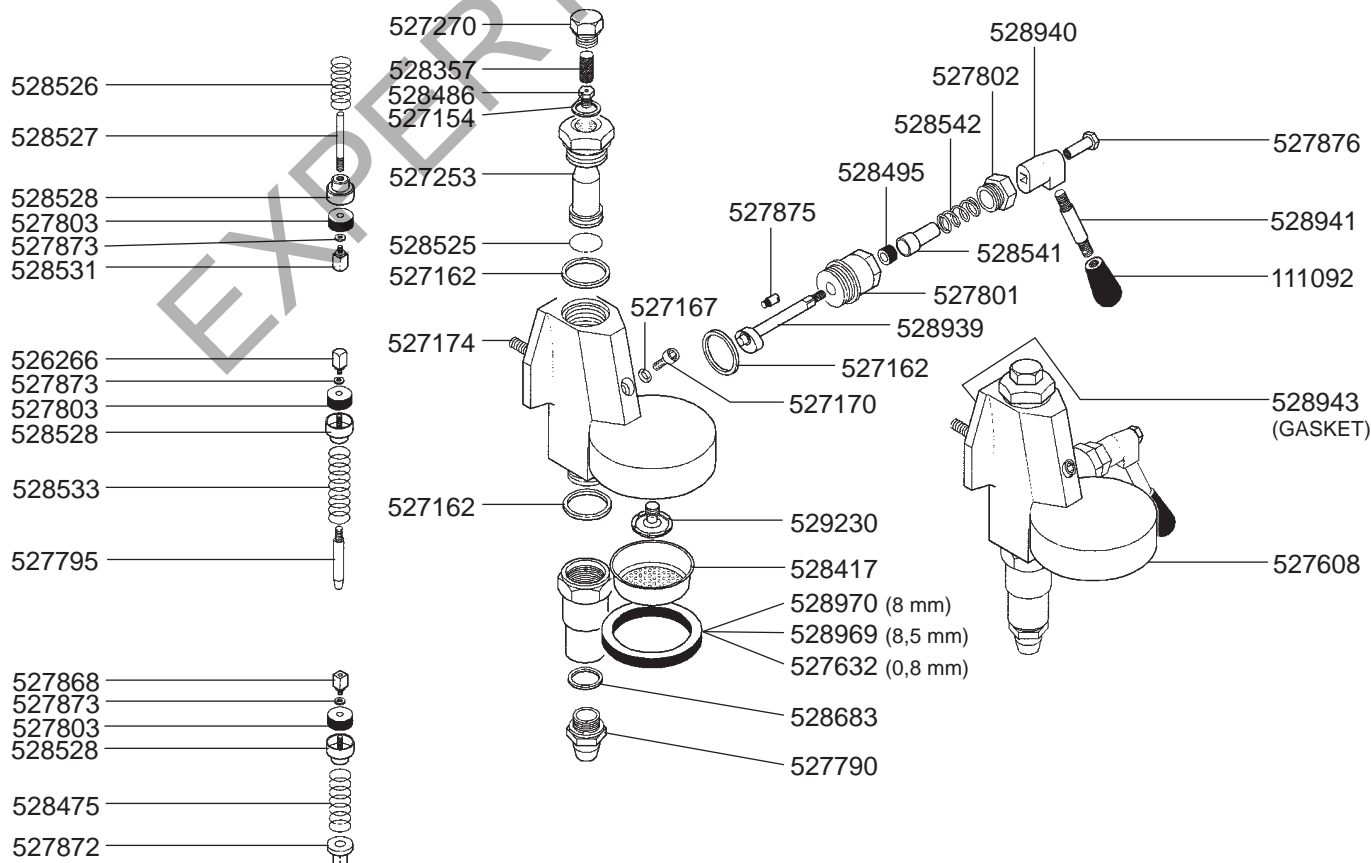

SOLENOID GROUP

MANUAL GROUP

SOLENOID GROUP

FILTER HOLDERS

FILTER HOLDERS

LEVER GROUP

STEAM/WATER TAPS

STEAM/WATER TAPS

LEVEL INDICATOR/VALVES/DRIP TRAY

BOILER VARIOUS EMA/EPU/EVD

BOILER VARIOUS ALE

BOILER VARIOUS COMPATTA

BOILER VARIOUS ORION

4 POLES

- 417039 (1 GR, 230/240 VAC-2000 W)
- 417040 (2 GR, 230/240 VAC-2600 W)
- 417064 (3 GR, 230/240 VAC-3700 W)

6 POLES

- 417043 (1 GR, 230/240 VAC-1800 W)
- 417233 (2 GR, 230/240 VAC-3000 W)
- 417088 (3 GR, 230/240 VAC-3700 W)
- 527771 (2 GR, 230/240 VAC-4500 W)
- 527770 (3/4 GR, 230/240 VAC-5000 W)

BOILER VARIOUS VENUS

4 POLES

- 417039 (1 GR, 230/240 VAC-2000 W)
- 417040 (2 GR, 230/240 VAC-2600 W)
- 417064 (3 GR, 230/240 VAC-3700 W)

6 POLES

- 417043 (1 GR, 230/240 VAC-1800 W)
- 417233 (2 GR, 230/240 VAC-3000 W)
- 417088 (3 GR, 230/240 VAC-3700 W)
- 527771 (2 GR, 230/240 VAC-4500 W)
- 527770 (3/4 GR, 230/240 VAC-5000 W)