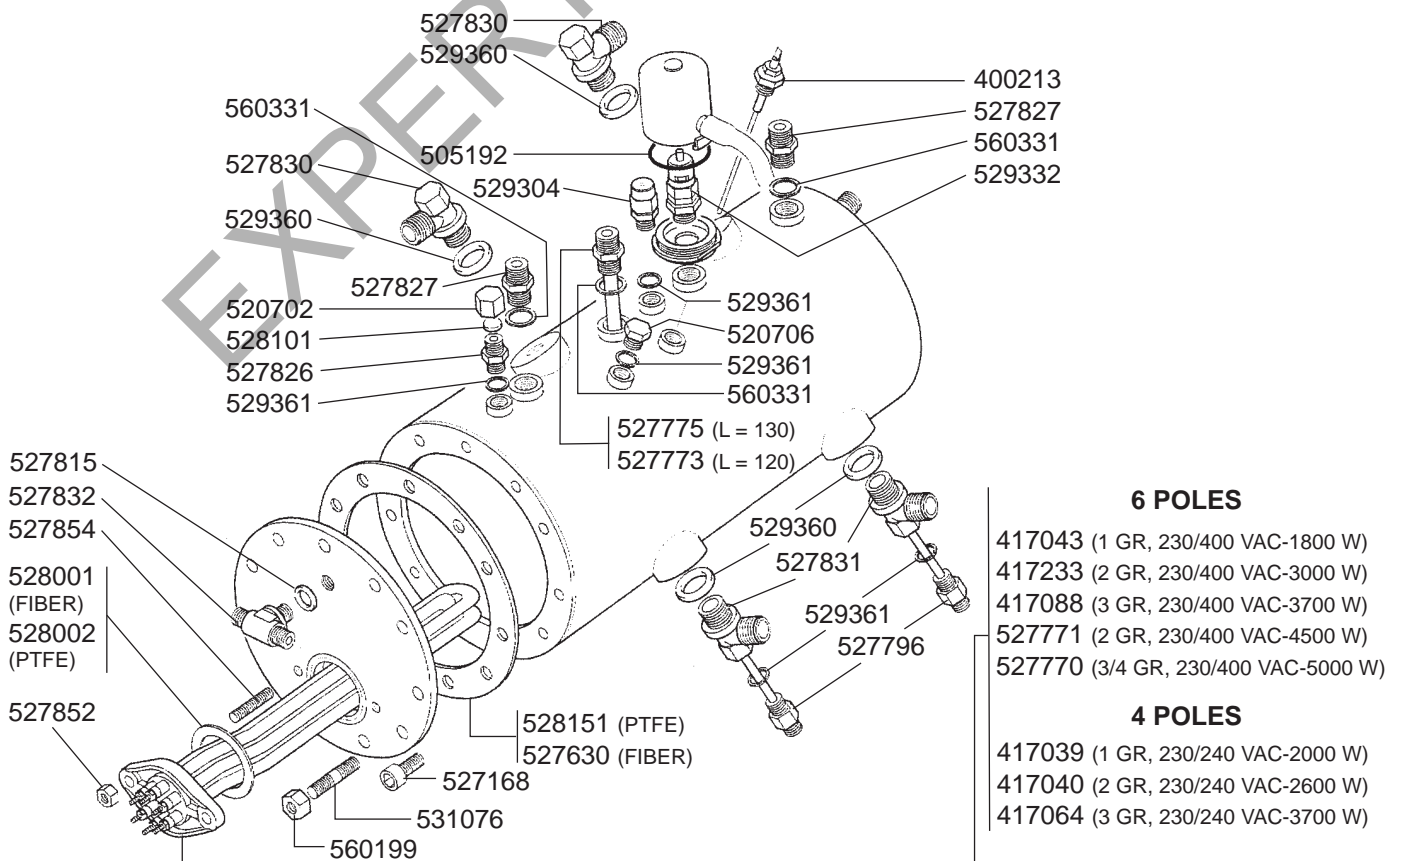

SOLENOID GROUP

MANUAL GROUP

SOLENOID GROUP

FILTER HOLDERS

FILTER HOLDERS

LEVER GROUP

STEAM/WATER TAPS

STEAM/WATER TAPS

LEVEL INDICATOR/VALVES/DRIP TRAY

BOILER VARIOUS EMA/EPU/EVD

BOILER VARIOUS ALE

BOILER VARIOUS COMPATTA

BOILER VARIOUS ORION

4 POLES

- 417039 (1 GR, 230/240 VAC-2000 W)
- 417040 (2 GR, 230/240 VAC-2600 W)
- 417064 (3 GR, 230/240 VAC-3700 W)

6 POLES

- 417043 (1 GR, 230/240 VAC-1800 W)
- 417233 (2 GR, 230/240 VAC-3000 W)
- 417088 (3 GR, 230/240 VAC-3700 W)
- 527771 (2 GR, 230/240 VAC-4500 W)
- 527770 (3/4 GR, 230/240 VAC-5000 W)

BOILER VARIOUS VENUS

4 POLES

- 417039 (1 GR, 230/240 VAC-2000 W)
- 417040 (2 GR, 230/240 VAC-2600 W)
- 417064 (3 GR, 230/240 VAC-3700 W)

6 POLES

- 417043 (1 GR, 230/240 VAC-1800 W)
- 417233 (2 GR, 230/240 VAC-3000 W)
- 417088 (3 GR, 230/240 VAC-3700 W)
- 527771 (2 GR, 230/240 VAC-4500 W)
- 527770 (3/4 GR, 230/240 VAC-5000 W)