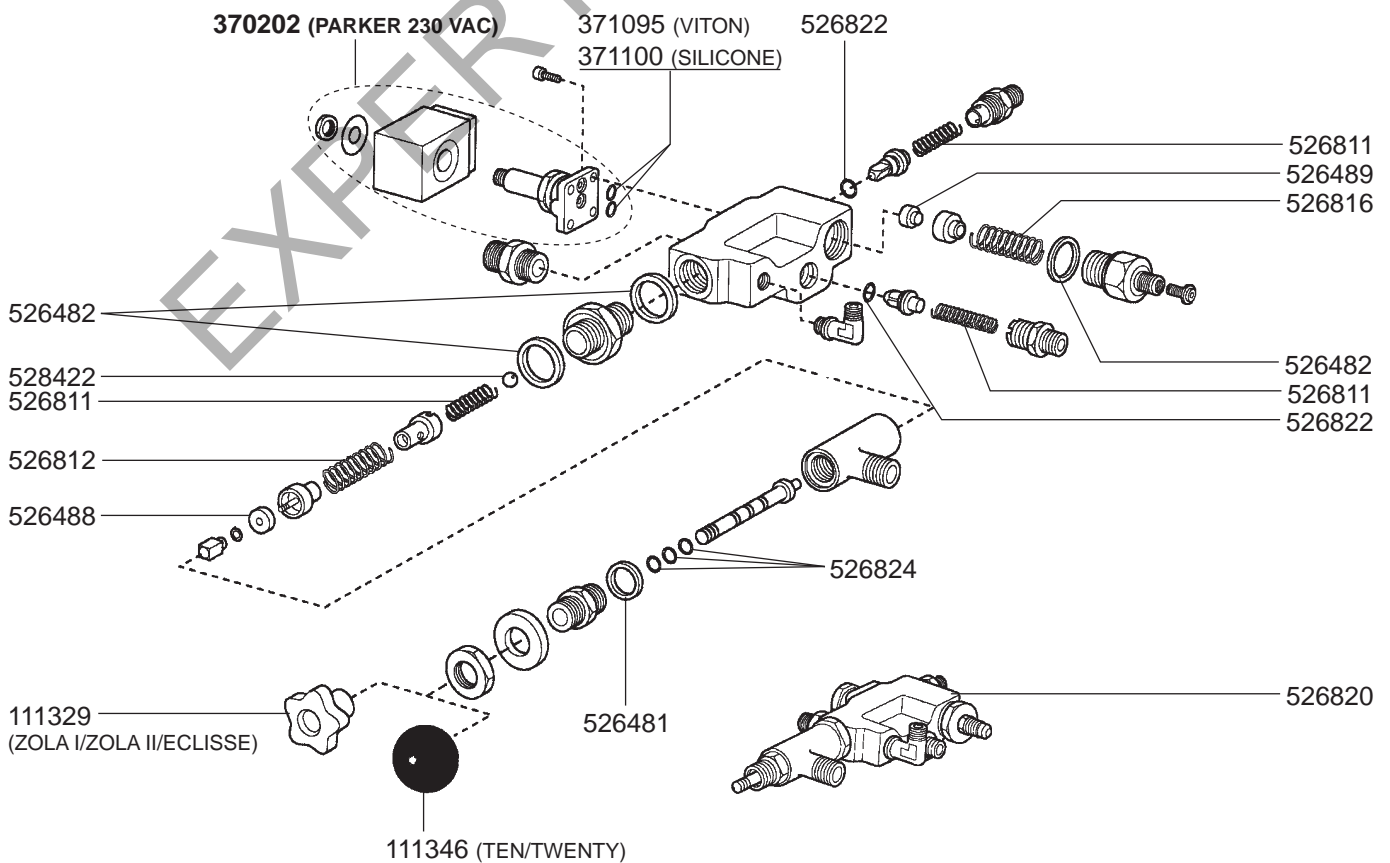

529003

529004

529007

527633

527634

529894

529161  
(ADJUSTABLE)

STEAM/WATER TAPS

526013

526815

526490

526485

526818

529503

## WATER TAPS

## LEVEL INDICATOR/MANOMETERS/DRIP TRAY