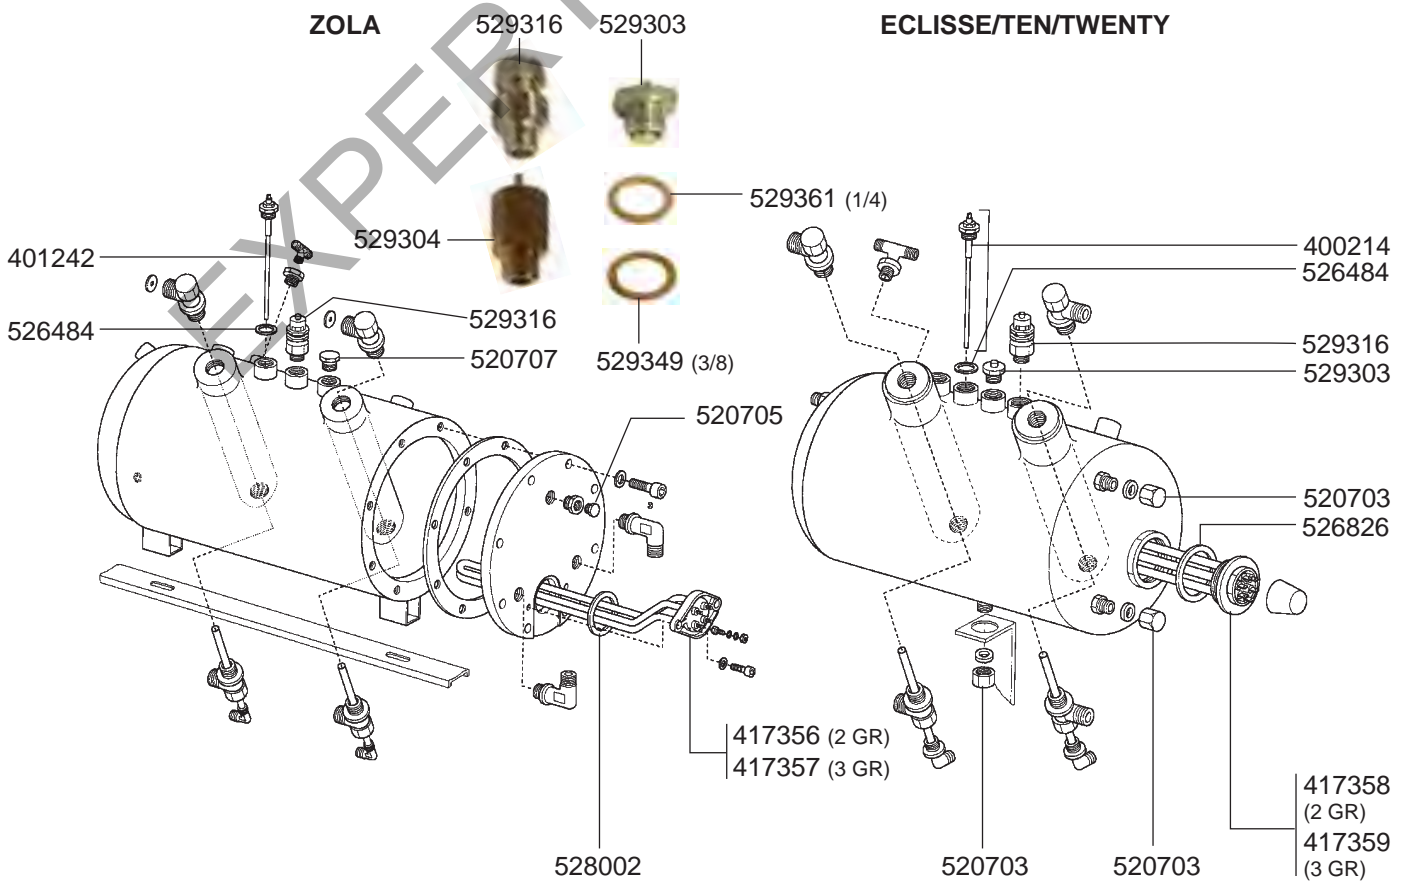

BOILER VARIOUS