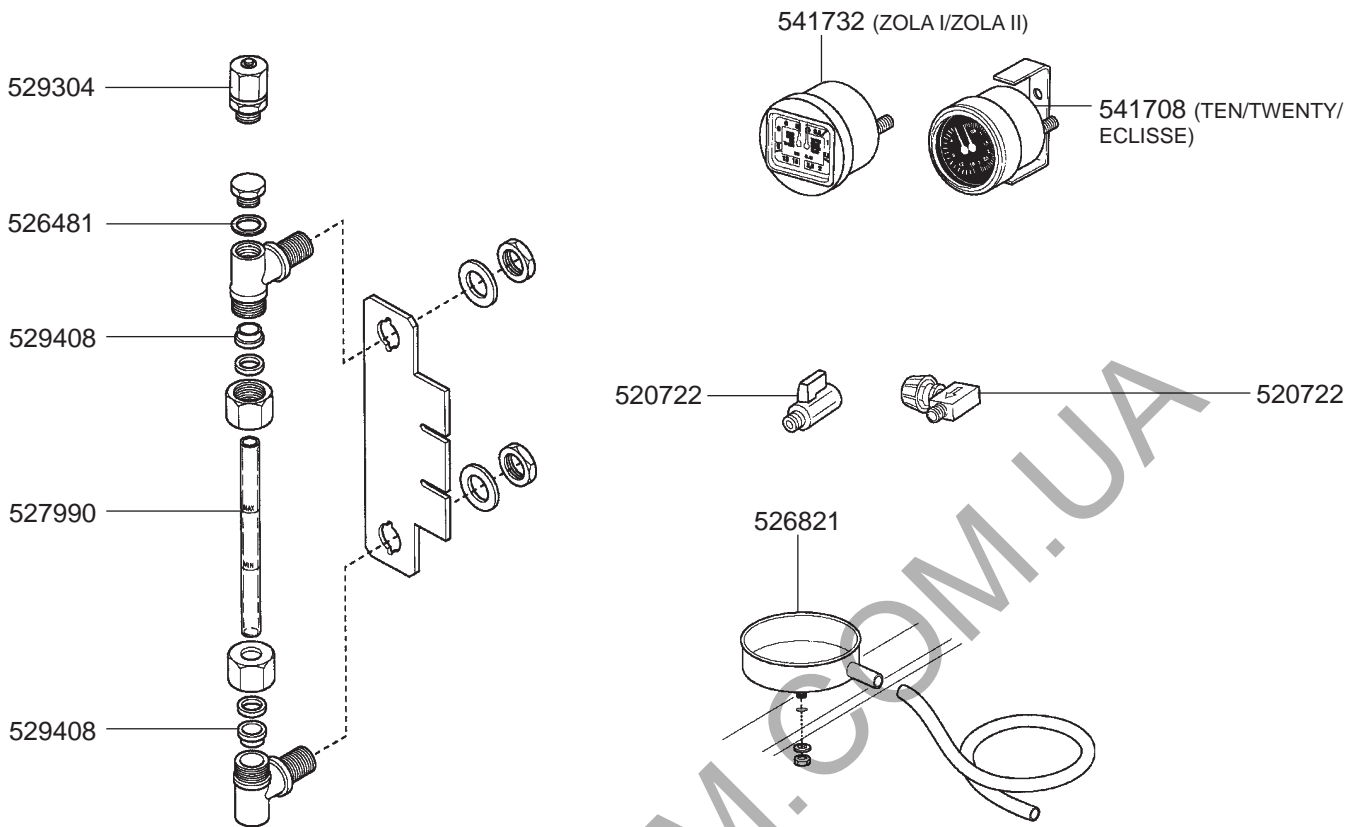

529023

529024

802104  
(Ø 49/53 mm)

802025  
(Ø 53/57 mm)

802103  
(PLASTIC)

802020  
(STAINLESS  
STEEL)

529063

529001

529003

529004

529007

527633

527634

529894

529161  
(ADJUSTABLE)

STEAM/WATER TAPS

526013

526815

526490

526485

526818

529503

## LEVEL INDICATOR/MANOMETERS/DRIP TRAY