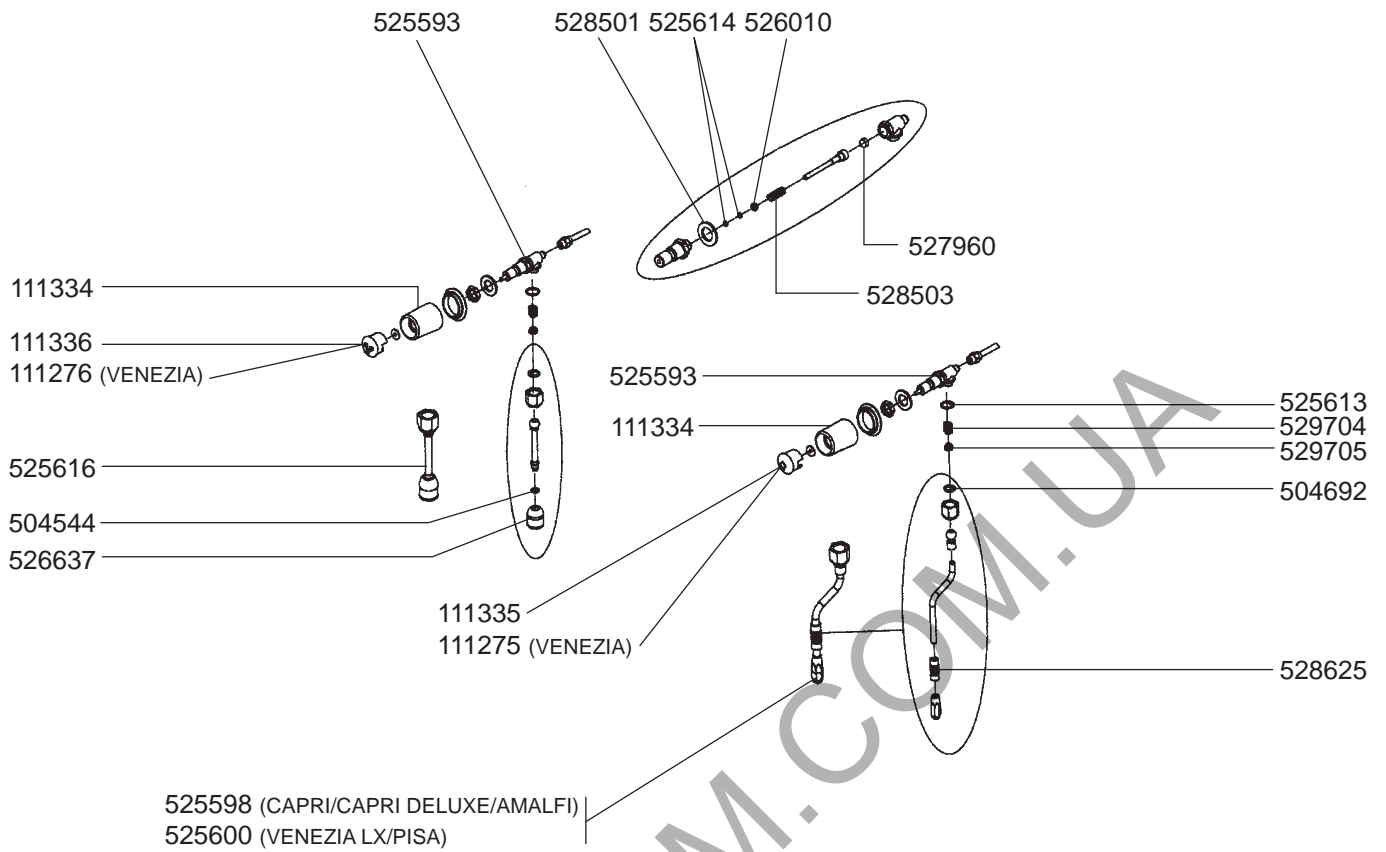

STEAM/WATER TAPS CAPRI/CAPRI DELUXE/AMALFI/VENEZIA/VENEZIA LX