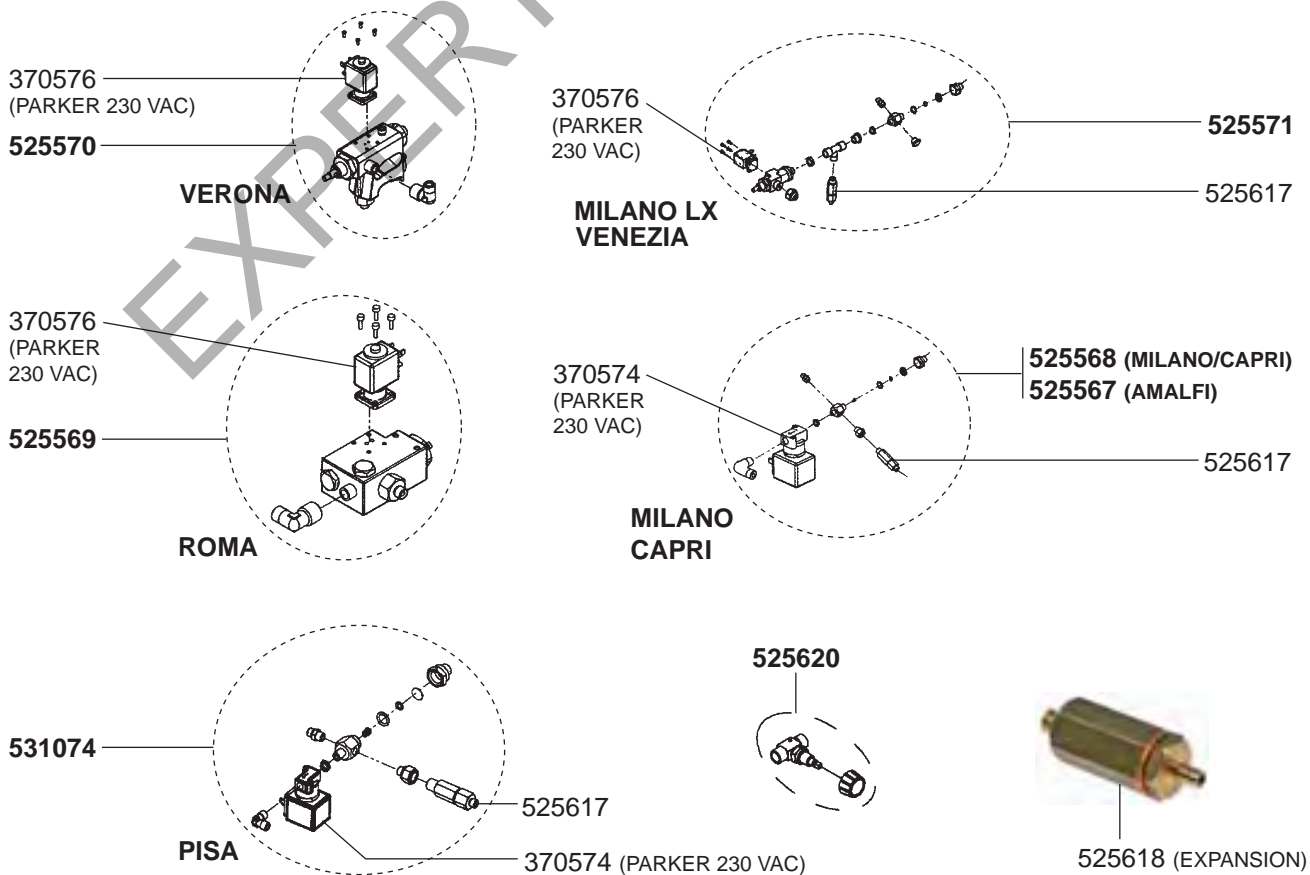

STEAM/WATER TAPS CAPRI/CAPRI DELUXE/AMALFI/VENEZIA/VENEZIA LX

VALVES