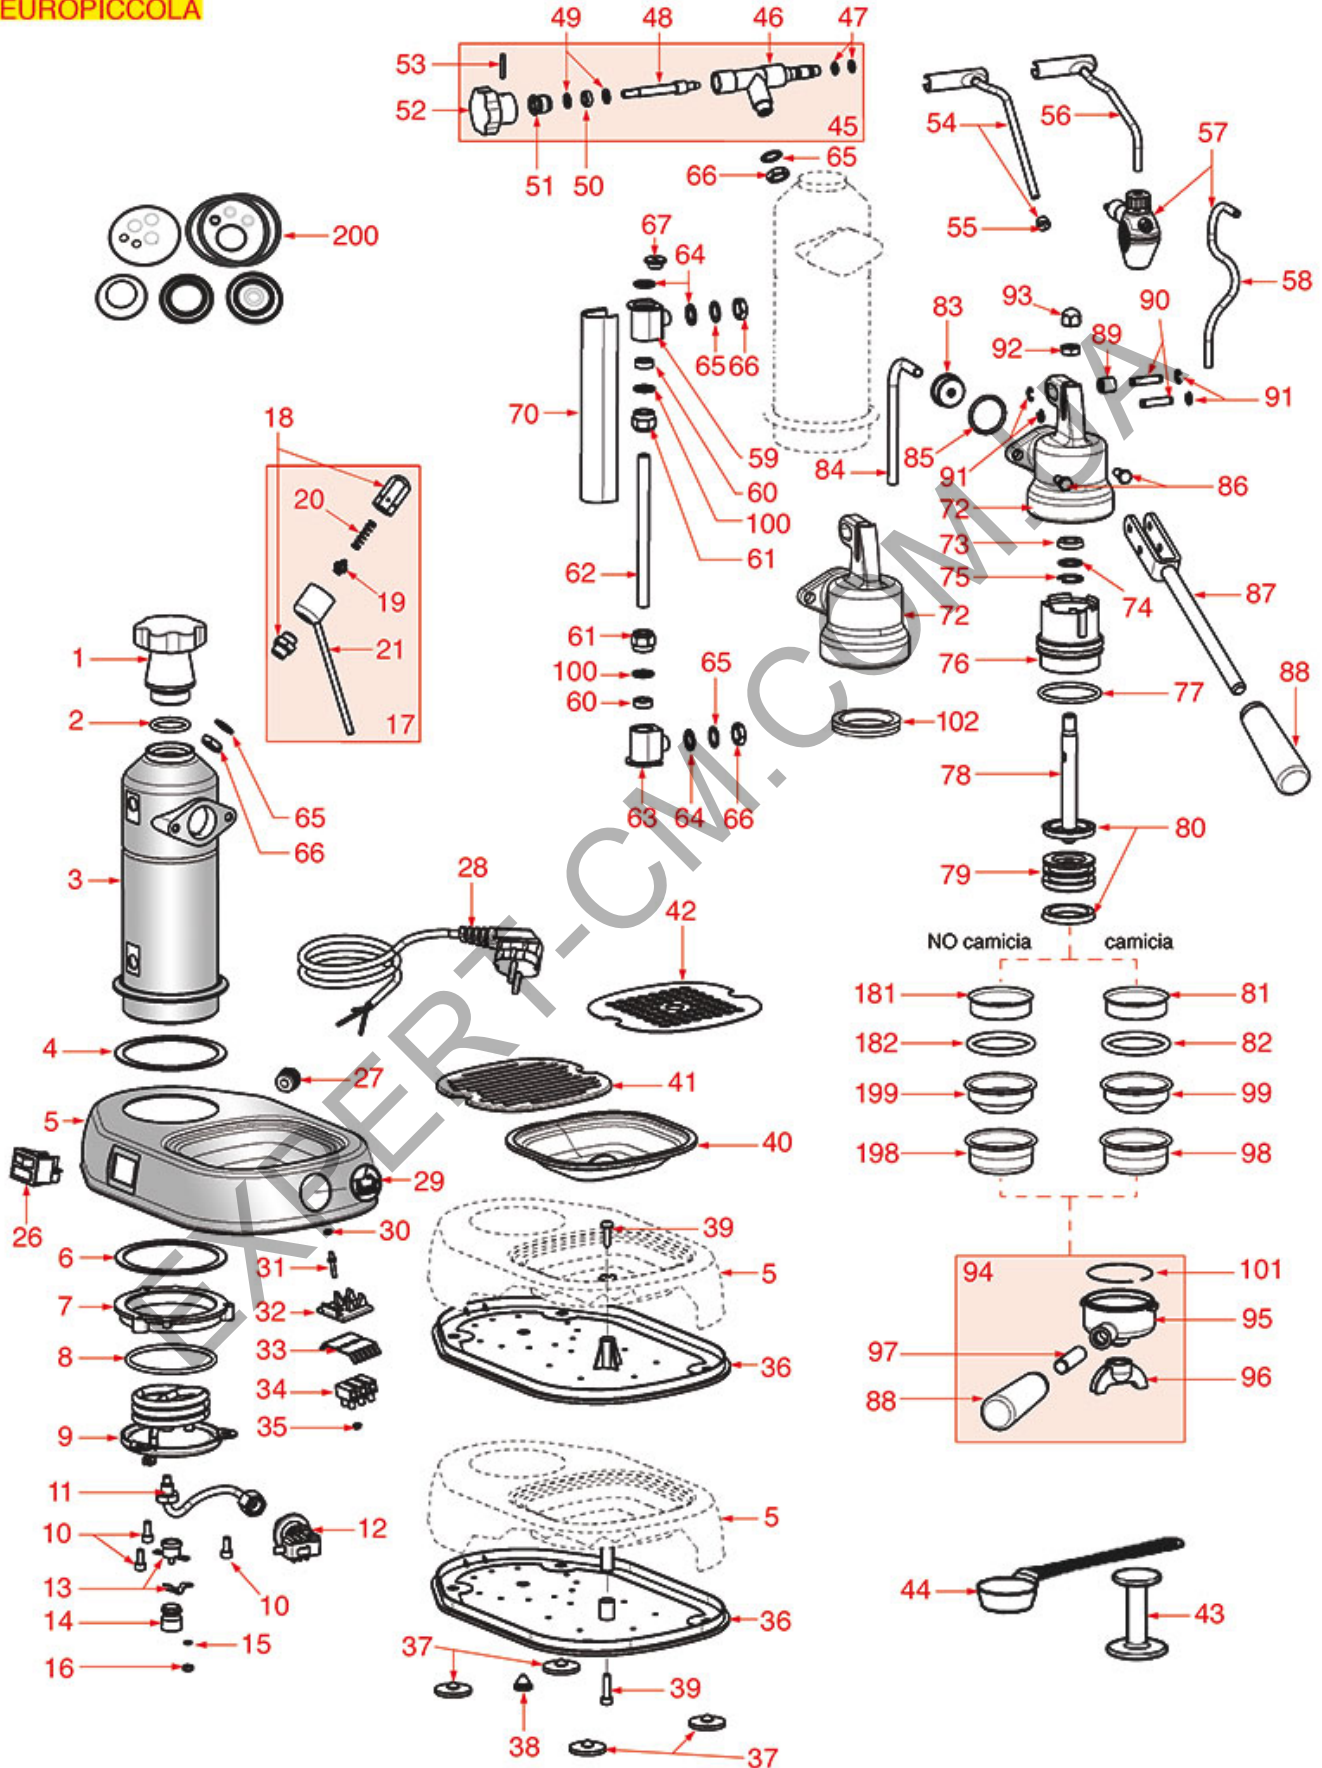

COFFEE MACHINE MOD.EUROPICCOLA

EUROPICCOLA

PAVONI

Pos.	LF code no.	Description	Pos.	LF code no.	Description
1	1241056	BLACK BOILER CAP	90	1324092	FORK PIN
1	5032438	WOOD BOILER CAP	91	1250023	RADIAL SEEGER RING $\varnothing$ 5 mm
2	1186480	O-RING 04112 EPDM	94	1165018	2 CUPS FILTER HOLDER ASSEMBLY PAVONI
4	1186483	BOILER GASKET $\varnothing$ 93x80x2 mm	94	1165023	2 CUPS FILTER HOLDER ASSEMBLY PAVONI
5	5014758	CHROME PLATED BASE	96	1022524	DOUBLE SPOUT $\varnothing$ 3/8"
6	1186483	BOILER GASKET $\varnothing$ 93x80x2 mm	98	1160013	FILTER 2-CUP $\varnothing$ 60x25 mm
7	5008254	RING $\varnothing$ 95 mm FOR BOILER FIXING	99	1160113	1 CUP FILTER $\varnothing$ 60x20,5 mm
8	1186641	O-RING 0176 EPDM	100	1528028	BRASS WASHER FLAT $\varnothing$ 14.5x9.5x1.5 mm
9	1755050	HEATING ELEMENT 920/1000W 230/240V	101	5033397	FILTER LOCKING SPRING $\varnothing$ 1.00 mm STAIN.ST
9	1755166	HEATING ELEMENT 1000W 110V	102	5051838	FILTER HOLDER GASKET $\varnothing$ 60x50x5.5 mm
10	1184012	CYLINDER HEAD SCREW M5x10	181	1081024	SHOWER $\varnothing$ 52 mm
11	1449122	PRESSURE SWITCH PIPE	182	1486019	FILTERHOLDER GASKET $\varnothing$ 57.7x47x5.3 mm
12	1320002	PRESSURE SWITCH 0.5-1.2 BAR 1/4"	198	1160010	FILTER 2-CUP $\varnothing$ 58x24,5 mm
13	1443007	CONTACT THERMOSTAT 127°C 16A 250V	199	1160009	FILTER 1 CUP $\varnothing$ 58x22 mm
15	3528238	FLAT WASHER M4	200	1786200	SET OF EUROPICCOLA GASKETS
16	3528232	HEXAGONAL NUT MEDIUM SIZE M4			
18	1523025	BOILER VALVE BODY M12			
19	1523013	SMALL VALVE FOR BOILER VALVE			
20	1250042	SPRING $\varnothing$ 7x26 mm FOR VALVE			
21	5029648	CHROME-PLATED CONDENSATE TRAY			
26	1319128	RED BIPOLAR SWITCH 16A 250V			
26	5026971	DOUBLE BIPOLAR SWITCH 16A 250V			
27	5008195	SELF-LOCKING GROMMET			
28	5008206	POWER SUPPLY CABLE 16A 250V 2000 mm			
29	1028001	PAVONI LOGO STICKER			
36	1015007	UNDERBASE TRAY			
36	5027432	PLASTIC UNDERBASE			
37	1313003	FOOT $\varnothing$ 30 mm			
40	1015001	PLASTIC TRAY			
41	1185002	CUP SUPPORT GRID PLASTIC			
42	1185001	CUP SUPPORT GRID CHROME-PLATED STEEL			
43	1385000	NYLON TAMPER $\varnothing$ 50/52 mm			
44	1069001	PLASTIC MEASURING SPOON 20 ml			
45	5030317	COMPLETE CHROME-PLATED STEAM TAP			
47	1186435	O-RING 106 VITON			
48	5027689	STEAM TAP PIN			
49	1528029	BRASS WASHER FLAT $\varnothing$ 12x7x1 mm			
50	1186474	FLAT NBR GASKET $\varnothing$ 12x7x5 mm			
52	1241114	KNOB FOR STEAM TAP			
53	3053132	CLASP $\varnothing$ 3x22 mm			
54	1449069	CHROME PLATED STEAM PIPE COMPLETE			
57	5501292	AUTOMATIC MILK FROTHER			
58	1449681	SILICONE HOSE $\varnothing$ 4x7 SHORE 60 - 5 m			
60	1186469	FLAT SILICONE GASKET $\varnothing$ 15x9x5 mm			
61	1201017	FITTING FOR LEVEL GLASS			
62	1520007	LEVEL GLASS $\varnothing$ 9x132 mm			
64	1186468	FLAT GASKET PTFE $\varnothing$ 17x12x1.5 mm			
65	1528025	BRASS WASHER FLAT $\varnothing$ 17x12x1 mm			
66	1528027	NUT M12 FOR STEAM TAP			
70	1201016	LEVEL PLATE			
73	1186470	LIP SEAL $\varnothing$ 21x11x4.5 mm			
74	1528024	PUNCHED WASHER $\varnothing$ 19.7x13x0.9 mm			
75	1348050	SEEGER RING J-20			
76	5029493	JACKET FOR COFFEE GROUP			
77	1186087	O-RING 0152 EPDM			
78	5501148	PISTON TIE ROD FOR GROUP			
79	1321002	PISTON FOR LEVER GROUP			
80	1186467	LIP SEAL $\varnothing$ 44x36x5.5 mm			
81	1081020	SHOWER $\varnothing$ 54 mm			
82	1186465	FILTER HOLDER GASKET $\varnothing$ 60x50x5.5 mm			
83	5501139	DELIVERY GROUP CAP WITH JACKET			
84	5027687	SUCTION PIPE			
85	3186247	O-RING 03112 EPDM			
87	5032977	GROUP CONTROL LEVER			
88	1241055	FILTER HOLDER KNOB M12			
89	1192015	ARTICULATION BUSHING