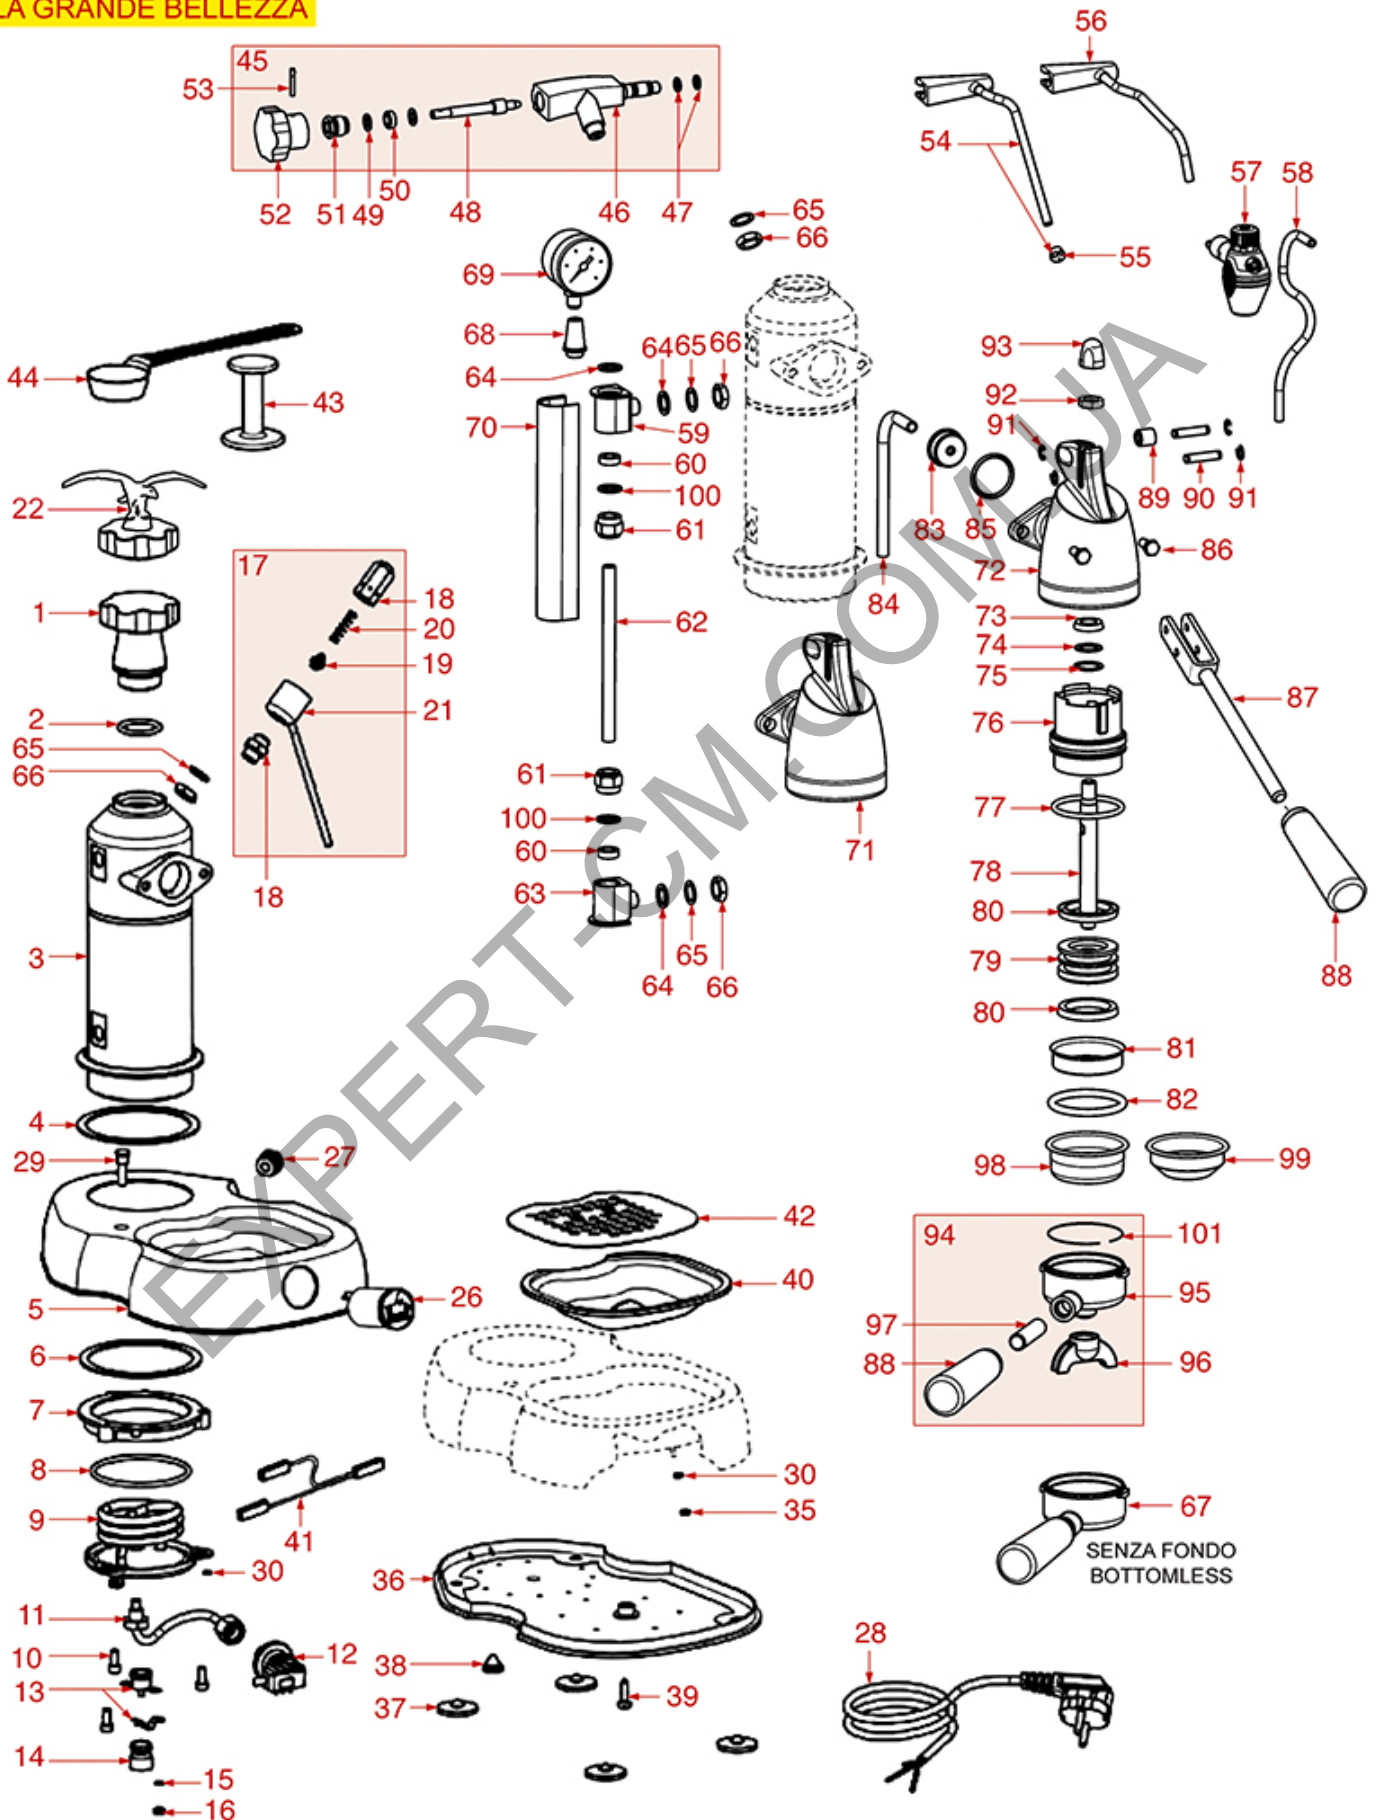

COFFEE MACHINE MOD. LA GRANDE BELLEZZA

LA GRANDE BELLEZZA

Positions without LF code no.: upon request

PAVONI

Position	LF code no.	Description
1	5032438	WOOD BOILER CAP
2	1186480	O-RING 04112 EPDM
4	5034917	BOILER GASKET $\varnothing$ 104x80x2 mm
6	1186483	BOILER GASKET $\varnothing$ 93x80x2 mm
7	5008254	RING $\varnothing$ 95 mm FOR BOILER FIXING
8	1186641	O-RING 0176 EPDM
9	1755050	HEATING ELEMENT 920/1000W 230/240V
9	1755166	HEATING ELEMENT 1000W 110V
10	1184012	CYLINDER HEAD SCREW M5x10
11	1449122	PRESSURE SWITCH PIPE
12	1320002	PRESSURE SWITCH 0.5-1.2 BAR 1/4"
13	1443007	CONTACT THERMOSTAT 127°C 16A 250V
15	3528238	FLAT WASHER M4
16	3528232	HEXAGONAL NUT MEDIUM SIZE M4
18	1523025	BOILER VALVE BODY M12
19	1523013	SMALL VALVE FOR BOILER VALVE
20	1250042	SPRING $\varnothing$ 7x26 mm FOR VALVE
21	5029648	CHROME-PLATED CONDENSATE TRAY
27	5008195	SELF-LOCKING GROMMET
37	1313003	FOOT $\varnothing$ 30 mm
43	1385000	NYLON TAMPER $\varnothing$ 50/52 mm
44	1069001	PLASTIC MEASURING SPOON 20 ml
47	1186435	O-RING 106 VITON
48	5027689	STEAM TAP PIN
49	1528029	BRASS WASHER FLAT $\varnothing$ 12x7x1 mm
50	1186474	FLAT NBR GASKET $\varnothing$ 12x7x5 mm
53	3053132	CLASP $\varnothing$ 3x22 mm
57	5501292	AUTOMATIC MILK FROTHER
58	1449281	SILICONE HOSE $\varnothing$ 4x7 SHORE 60 - 100 m
58	1449681	SILICONE HOSE $\varnothing$ 4x7 SHORE 60 - 5 m
60	1186469	FLAT SILICONE GASKET $\varnothing$ 15x9x5 mm
61	1201017	FITTING FOR LEVEL GLASS
62	1520007	LEVEL GLASS $\varnothing$ 9x132 mm
64	1186468	FLAT GASKET PTFE $\varnothing$ 17x12x1.5 mm
65	1528025	BRASS WASHER FLAT $\varnothing$ 17x12x1 mm
66	1528027	NUT M12 FOR STEAM TAP
70	1201016	LEVEL PLATE
73	1186470	LIP SEAL $\varnothing$ 21x11x4.5 mm
74	1528024	PUNCHED WASHER $\varnothing$ 19.7x13x0.9 mm
75	1348050	SEEGER RING J-20
76	5029493	JACKET FOR COFFEE GROUP
77	1186087	O-RING 0152 EPDM
78	5501148	PISTON TIE ROD FOR GROUP
79	1321002	PISTON FOR LEVER GROUP
80	1186467	LIP SEAL $\varnothing$ 44x36x5.5 mm
81	1081020	SHOWER $\varnothing$ 54 mm
82	1186465	FILTER HOLDER GASKET $\varnothing$ 60x50x5.5 mm
83	5501139	DELIVERY GROUP CAP WITH JACKET
84	5027687	SUCTION PIPE
85	3186247	O-RING 03112 EPDM
87	5032977	GROUP CONTROL LEVER
89	1192015	ARTICULATION BUSHING
90	1324092	FORK PIN
91	1250023	RADIAL SEEGER RING $\varnothing$ 5 mm
98	1160013	FILTER 2-CUP $\varnothing$ 60x25 mm
99	1160113	1 CUP FILTER $\varnothing$ 60x20,5 mm
100	1528028	BRASS WASHER FLAT $\varnothing$ 14.5x9.5x1.5 mm
101	5033397	FILTER LOCKING SPRING $\varnothing$ 1.00 mm STAIN.ST