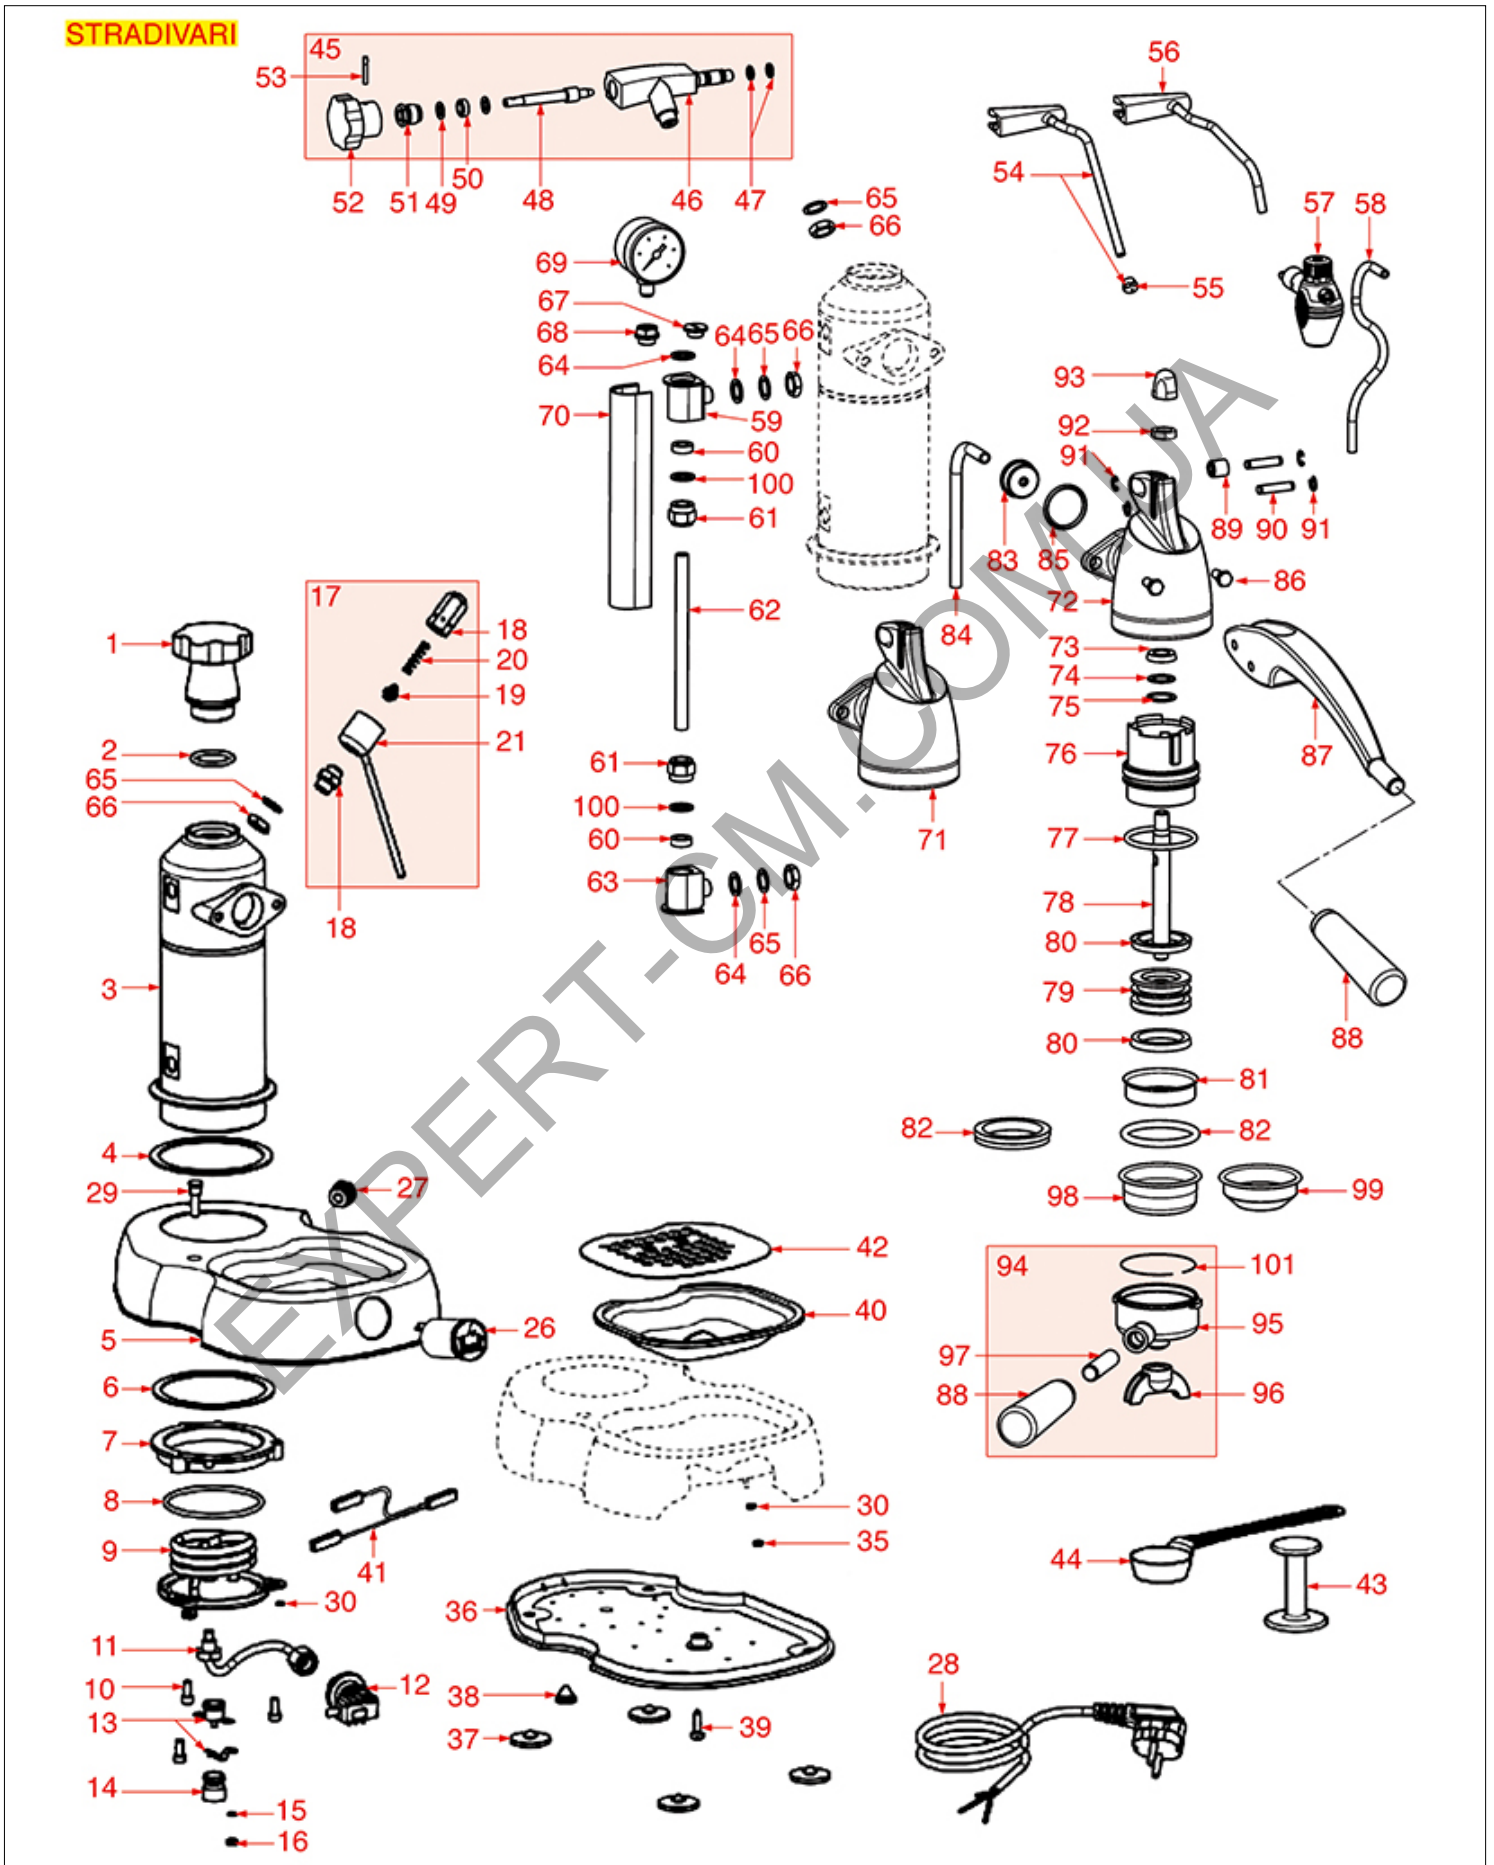

COFFEE MACHINE MOD.STRADIVARI

Positions without LF code no.: upon request

PAVONI

Position	LF code no.	Description
1	1241056	BLACK BOILER CAP
1	5032438	WOOD BOILER CAP
2	1186480	O-RING 04112 EPDM
4	1186483	BOILER GASKET $\varnothing$ 93x80x2 mm
4	5034917	BOILER GASKET $\varnothing$ 104x80x2 mm
6	1186483	BOILER GASKET $\varnothing$ 93x80x2 mm
7	5008254	RING $\varnothing$ 95 mm FOR BOILER FIXING
8	1186641	O-RING 0176 EPDM
9	1755050	HEATING ELEMENT 920/1000W 230/240V
9	1755166	HEATING ELEMENT 1000W 110V
10	1184012	CYLINDER HEAD SCREW M5x10
11	1449122	PRESSURE SWITCH PIPE
12	1320002	PRESSURE SWITCH 0.5-1.2 BAR 1/4"
13	1443007	CONTACT THERMOSTAT 127°C 16A 250V
15	3528238	FLAT WASHER M4
16	3528232	HEXAGONAL NUT MEDIUM SIZE M4
18	1523025	BOILER VALVE BODY M12
19	1523013	SMALL VALVE FOR BOILER VALVE
20	1250042	SPRING $\varnothing$ 7x26 mm FOR VALVE
21	5029648	CHROME-PLATED CONDENSATE TRAY
27	5008195	SELF-LOCKING GROMMET
37	1313003	FOOT $\varnothing$ 30 mm
43	1385000	NYLON TAMPER $\varnothing$ 50/52 mm
44	1069001	PLASTIC MEASURING SPOON 20 ml
47	1186435	O-RING 106 VITON
48	5027689	STEAM TAP PIN
49	1528029	BRASS WASHER FLAT $\varnothing$ 12x7x1 mm
50	1186474	FLAT NBR GASKET $\varnothing$ 12x7x5 mm
52	1241114	KNOB FOR STEAM TAP
53	3053132	CLASP $\varnothing$ 3x22 mm
57	5501292	AUTOMATIC MILK FROTHER
58	1449681	SILICONE HOSE $\varnothing$ 4x7 SHORE 60 - 5 m
60	1186469	FLAT SILICONE GASKET $\varnothing$ 15x9x5 mm
61	1201017	FITTING FOR LEVEL GLASS
62	1520007	LEVEL GLASS $\varnothing$ 9x132 mm
64	1186468	FLAT GASKET PTFE $\varnothing$ 17x12x1.5 mm
65	1528025	BRASS WASHER FLAT $\varnothing$ 17x12x1 mm
66	1528027	NUT M12 FOR STEAM TAP
68	1349045	PRESSURE GAUGE FITTING
69	1245015	BOILER PRESSURE GAUGE $\varnothing$ 41 mm 0+2.5 bar
70	1201016	LEVEL PLATE
73	1186470	LIP SEAL $\varnothing$ 21x11x4.5 mm
74	1528024	PUNCHED WASHER $\varnothing$ 19.7x13x0.9 mm
75	1348050	SEEGER RING J-20
76	5029493	JACKET FOR COFFEE GROUP
77	1186087	O-RING 0152 EPDM
78	5501148	PISTON TIE ROD FOR GROUP
79	1321002	PISTON FOR LEVER GROUP
80	1186467	LIP SEAL $\varnothing$ 44x36x5.5 mm
81	1081020	SHOWER $\varnothing$ 54 mm
82	1186465	FILTER HOLDER GASKET $\varnothing$ 60x50x5.5 mm
82	5051838	FILTER HOLDER GASKET $\varnothing$ 60x50x5.5 mm
83	5501139	DELIVERY GROUP CAP WITH JACKET
84	5027687	SUCTION PIPE
85	3186247	O-RING 03112 EPDM
88	1241055	FILTER HOLDER KNOB M12
89	1192015	ARTICULATION BUSHING
90	1324092	FORK PIN
91	1250023	RADIAL SEEGER RING $\varnothing$ 5 mm
94	1165018	2 CUPS FILTER HOLDER ASSEMBLY PAVONI
96	1022524	DOUBLE SPOUT $\varnothing$ 3/8"
98	1160013	FILTER 2-CUP $\varnothing$ 60x25 mm
99	1160113	1 CUP FILTER $\varnothing$ 60x20,5 mm
100	1528028	BRASS WASHER FLAT $\varnothing$ 14.5x9.5x1.5 mm
101	5033397	FILTER LOCKING SPRING $\varnothing$ 1.00 mm STAIN.ST