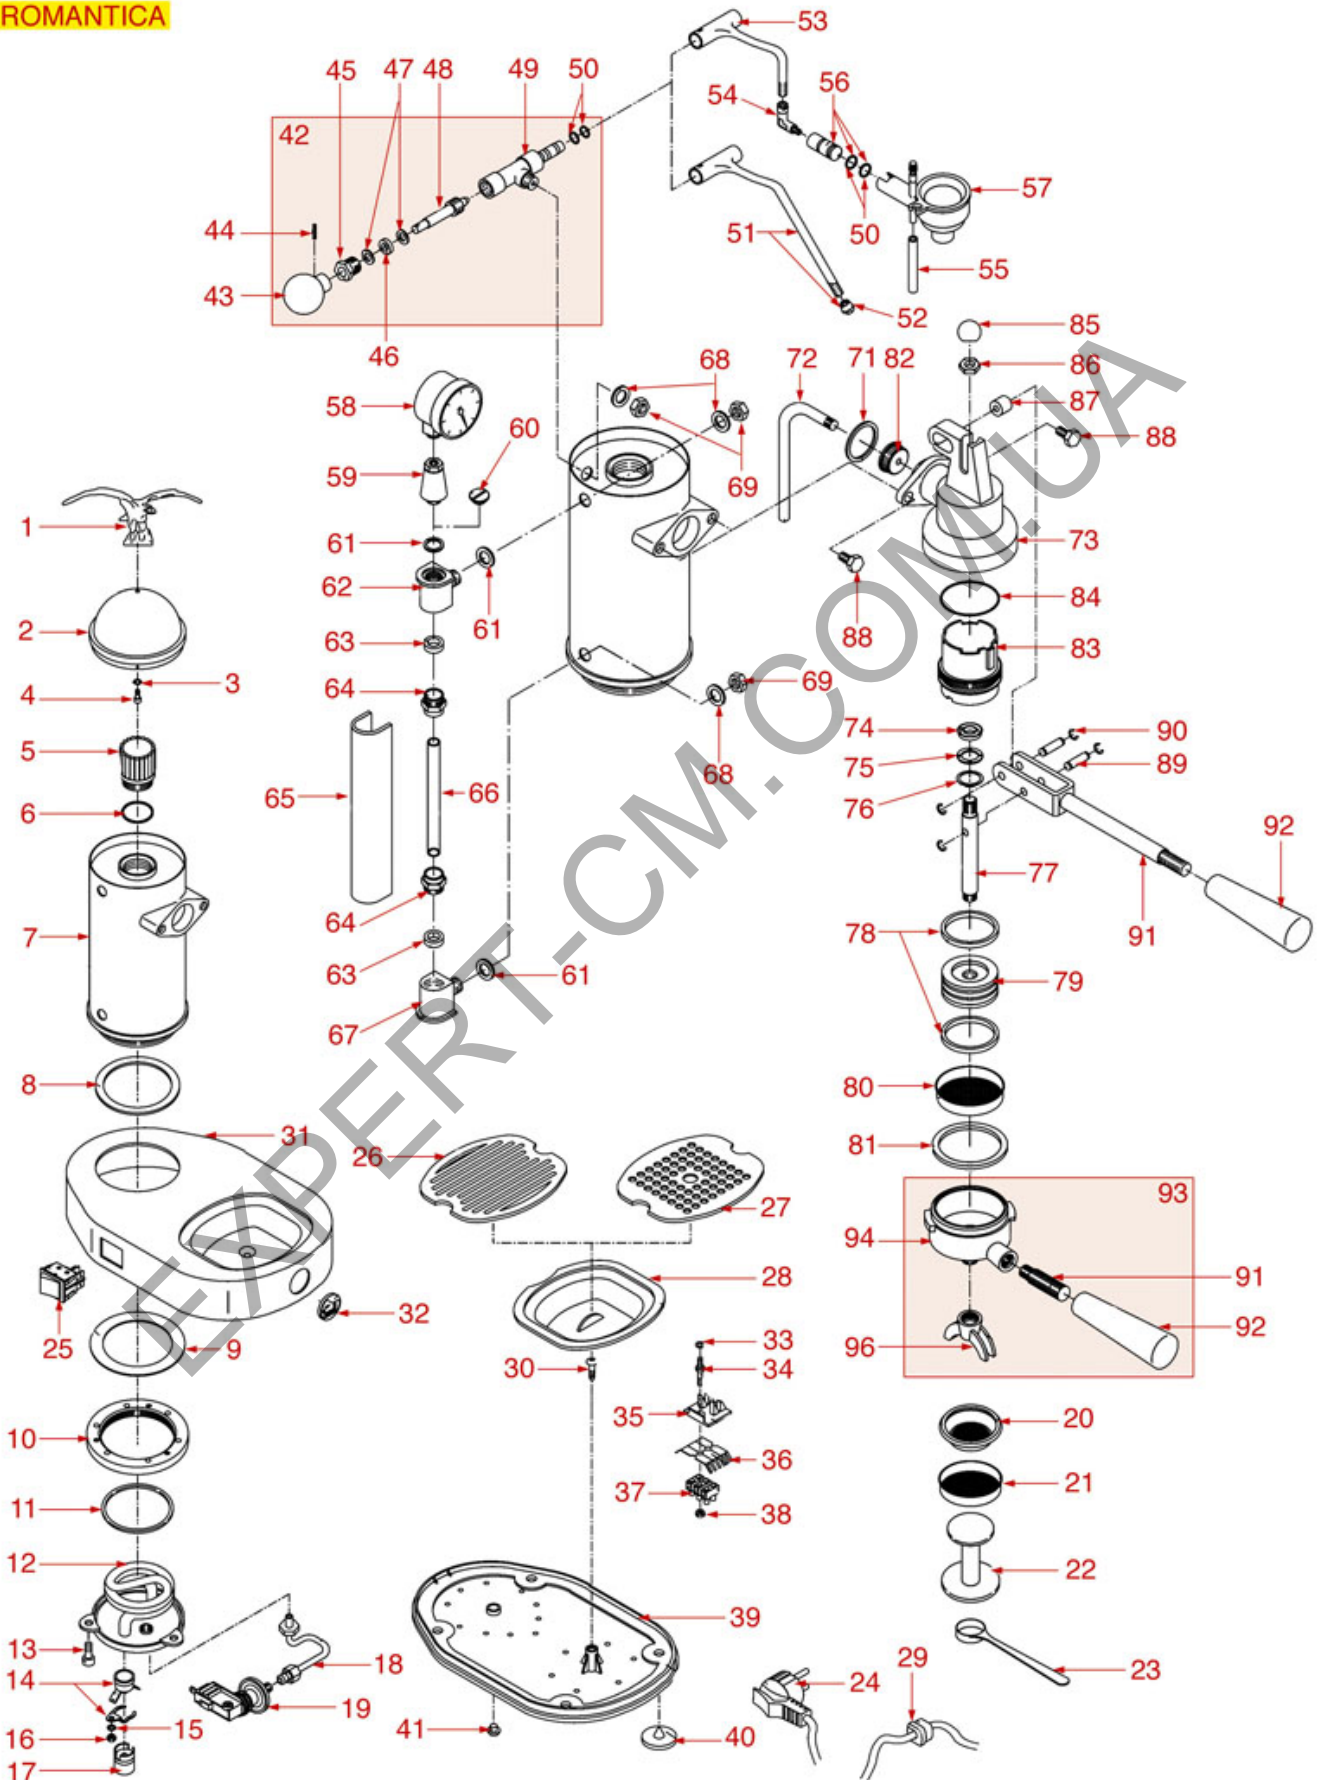

COFFEE MACHINE MOD.ROMANTICA

ROMANTICA

PA0401

Positions without LF code no.: upon request

PAVONI

Position	LF code no.	Description
3	1348814	TOOTHED WASHER EXT. M4
6	1186480	O-RING 04112 EPDM
8	1186483	BOILER GASKET $\varnothing$ 93x80x2 mm
8	5501123	BOILER GASKET $\varnothing$ 108x80x2 mm
9	1186483	BOILER GASKET $\varnothing$ 93x80x2 mm
10	5008254	RING $\varnothing$ 95 mm FOR BOILER FIXING
11	1186641	O-RING 0176 EPDM
12	1755050	HEATING ELEMENT 920/1000W 230/240V
12	1755166	HEATING ELEMENT 1000W 110V
13	1184012	CYLINDER HEAD SCREW M5x10
14	1443007	CONTACT THERMOSTAT 127°C 16A 250V
15	3528238	FLAT WASHER M4
16	3528232	HEXAGONAL NUT MEDIUM SIZE M4
18	1449122	PRESSURE SWITCH PIPE
19	1320002	PRESSURE SWITCH 0.5-1.2 BAR 1/4"
20	1160113	1 CUP FILTER $\varnothing$ 60x20,5 mm
21	1160013	FILTER 2-CUP $\varnothing$ 60x25 mm
22	1385000	NYLON TAMPER $\varnothing$ 50/52 mm
23	1069001	PLASTIC MEASURING SPOON 20 ml
24	5008206	POWER SUPPLY CABLE 16A 250V 2000 mm
25	1319128	RED BIPOLAR SWITCH 16A 250V
25	3319944	BIPOLAR SWITCH GREEN 16A 250V
26	1185002	CUP SUPPORT GRID PLASTIC
27	1185001	CUP SUPPORT GRID CHROME-PLATED STEEL
28	1015001	PLASTIC TRAY
29	5008195	SELF-LOCKING GROMMET
31	5014758	CHROME PLATED BASE
32	1028001	PAVONI LOGO STICKER
39	1015007	UNDERBASE TRAY
40	1313003	FOOT $\varnothing$ 30 mm
44	3053132	CLASP $\varnothing$ 3x22 mm
46	1186474	FLAT NBR GASKET $\varnothing$ 12x7x5 mm
47	1528029	BRASS WASHER FLAT $\varnothing$ 12x7x1 mm
48	5027689	STEAM TAP PIN
50	1186435	O-RING 106 VITON
55	1449681	SILICONE HOSE $\varnothing$ 4x7 SHORE 60 - 5 m
58	1245015	BOILER PRESSURE GAUGE $\varnothing$ 41 mm 0÷2.5 bar
61	1186468	FLAT GASKET PTFE $\varnothing$ 17x12x1.5 mm
63	1186469	FLAT SILICONE GASKET $\varnothing$ 15x9x5 mm
65	1201016	LEVEL PLATE
66	1520007	LEVEL GLASS $\varnothing$ 9x132 mm
68	1528025	BRASS WASHER FLAT $\varnothing$ 17x12x1 mm
69	1528027	NUT M12 FOR STEAM TAP
71	3186247	O-RING 03112 EPDM
72	5027687	SUCTION PIPE
74	1186470	LIP SEAL $\varnothing$ 21x11x4.5 mm
75	1528024	PUNCHED WASHER $\varnothing$ 19.7x13x0.9 mm
76	1348050	SEEGER RING J-20
77	5501148	PISTON TIE ROD FOR GROUP
78	1186467	LIP SEAL $\varnothing$ 44x36x5.5 mm
79	1321002	PISTON FOR LEVER GROUP
80	1081020	SHOWER $\varnothing$ 54 mm
81	1186465	FILTER HOLDER GASKET $\varnothing$ 60x50x5.5 mm
82	5501139	DELIVERY GROUP CAP WITH JACKET
83	5029493	JACKET FOR COFFEE GROUP
84	1186087	O-RING 0152 EPDM
87	1192015	ARTICULATION BUSHING
89	1324092	FORK PIN
90	1250023	RADIAL SEEGER RING $\varnothing$ 5 mm
96	1022524	DOUBLE SPOUT $\varnothing$ 3/8"