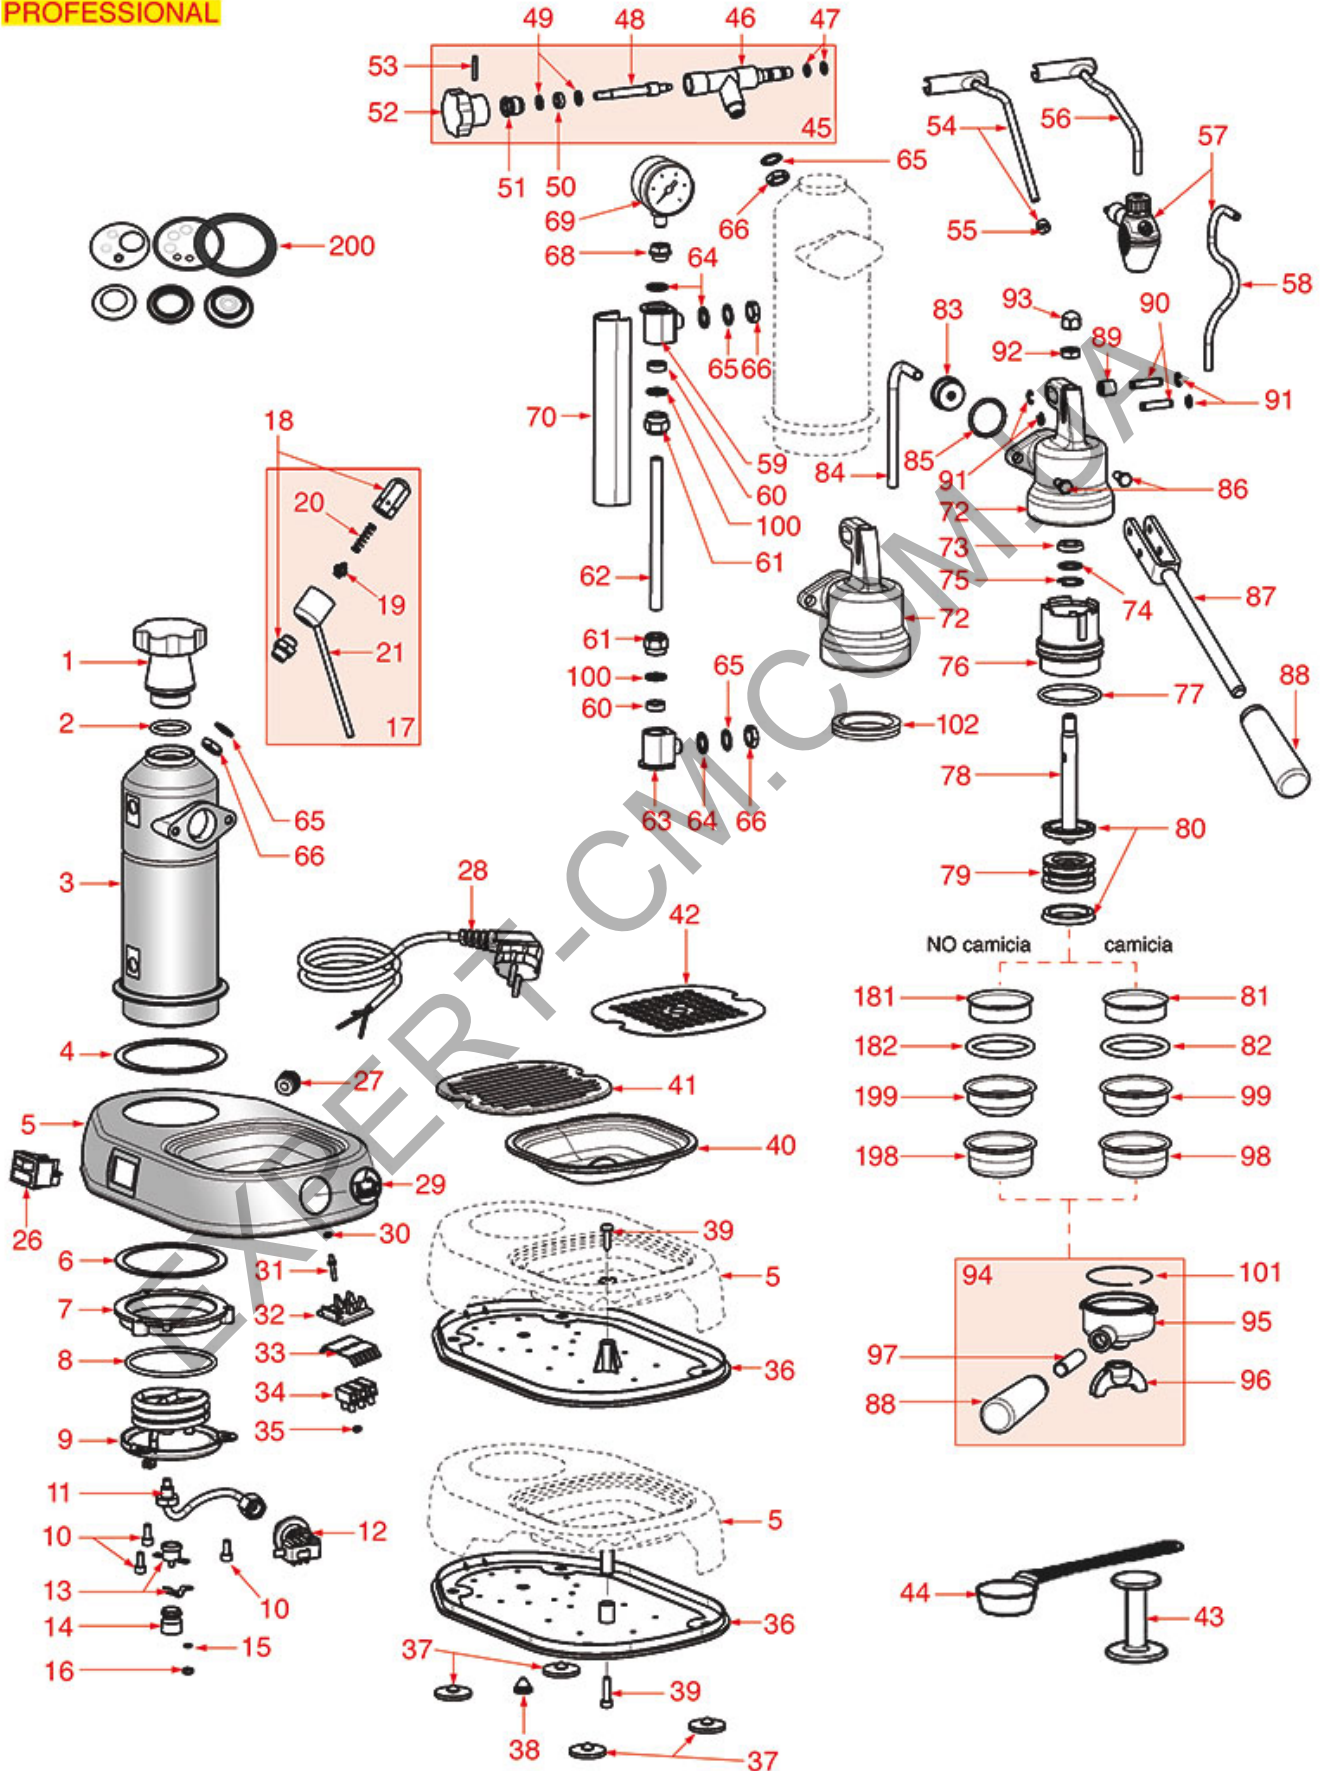

COFFEE MACHINE MOD. PROFESSIONAL

PROFESSIONAL

NO camicia	camicia
181	81
182	82
199	99
198	98

PAVONI

Pos.	LF code no.	Description	Pos.	LF code no.	Description
1	1241056	BLACK BOILER CAP	85	3186247	O-RING 03112 EPDM
1	5032438	WOOD BOILER CAP	88	1241055	FILTER HOLDER KNOB M12
2	1186480	O-RING 04112 EPDM	89	1192015	ARTICULATION BUSHING
4	5034917	BOILER GASKET $\varnothing$ 104x80x2 mm	90	1324092	FORK PIN
4	5501123	BOILER GASKET $\varnothing$ 108x80x2 mm	91	1250023	RADIAL SEEGER RING $\varnothing$ 5 mm
5	5014758	CHROME PLATED BASE	94	1165018	2 CUPS FILTER HOLDER ASSEMBLY PAVONI
6	1186483	BOILER GASKET $\varnothing$ 93x80x2 mm	94	1165023	2 CUPS FILTER HOLDER ASSEMBLY PAVONI
7	5008254	RING $\varnothing$ 95 mm FOR BOILER FIXING	96	1022524	DOUBLE SPOUT $\varnothing$ 3/8"
8	1186641	O-RING 0176 EPDM	98	1160013	FILTER 2-CUP $\varnothing$ 60x25 mm
9	1755050	HEATING ELEMENT 920/1000W 230/240V	99	1160113	1 CUP FILTER $\varnothing$ 60x20,5 mm
9	1755166	HEATING ELEMENT 1000W 110V	100	1528028	BRASS WASHER FLAT $\varnothing$ 14.5x9.5x1.5 mm
10	1184012	CYLINDER HEAD SCREW M5x10	101	5033397	FILTER LOCKING SPRING $\varnothing$ 1.00 mm STAIN.ST
11	1449122	PRESSURE SWITCH PIPE	102	5051838	FILTER HOLDER GASKET $\varnothing$ 60x50x5.5 mm
12	1320002	PRESSURE SWITCH 0.5-1.2 BAR 1/4"	181	1081024	SHOWER $\varnothing$ 52 mm
13	1443007	CONTACT THERMOSTAT 127°C 16A 250V	182	1486019	FILTERHOLDER GASKET $\varnothing$ 57.7x47x5.3 mm
15	3528238	FLAT WASHER M4	198	1160010	FILTER 2-CUP $\varnothing$ 58x24,5 mm
16	3528232	HEXAGONAL NUT MEDIUM SIZE M4	199	1160009	FILTER 1 CUP $\varnothing$ 58x22 mm
18	1523025	BOILER VALVE BODY M12	200	1786201	SET OF GASKETS
19	1523013	SMALL VALVE FOR BOILER VALVE			
20	1250042	SPRING $\varnothing$ 7x26 mm FOR VALVE			
21	5029648	CHROME-PLATED CONDENSATE TRAY			
26	3319944	BIPOLAR SWITCH GREEN 16A 250V			
27	5008195	SELF-LOCKING GROMMET			
28	5008206	POWER SUPPLY CABLE 16A 250V 2000 mm			
29	1028001	PAVONI LOGO STICKER			
36	1015007	UNDERBASE TRAY			
36	5027432	PLASTIC UNDERBASE			
37	1313003	FOOT $\varnothing$ 30 mm			
40	1015001	PLASTIC TRAY			
41	1185002	CUP SUPPORT GRID PLASTIC			
42	1185001	CUP SUPPORT GRID CHROME-PLATED STEEL			
43	1385000	NYLON TAMPER $\varnothing$ 50/52 mm			
44	1069001	PLASTIC MEASURING SPOON 20 ml			
45	5030317	COMPLETE CHROME-PLATED STEAM TAP			
47	1186435	O-RING 106 VITON			
48	5027689	STEAM TAP PIN			
49	1528029	BRASS WASHER FLAT $\varnothing$ 12x7x1 mm			
50	1186474	FLAT NBR GASKET $\varnothing$ 12x7x5 mm			
52	1241114	KNOB FOR STEAM TAP			
53	3053132	CLASP $\varnothing$ 3x22 mm			
54	1449069	CHROME PLATED STEAM PIPE COMPLETE			
57	5501292	AUTOMATIC MILK FROTHER			
58	1449681	SILICONE HOSE $\varnothing$ 4x7 SHORE 60 - 5 m			
60	1186469	FLAT SILICONE GASKET $\varnothing$ 15x9x5 mm			
61	1201017	FITTING FOR LEVEL GLASS			
62	1520007	LEVEL GLASS $\varnothing$ 9x132 mm			
64	1186468	FLAT GASKET PTFE $\varnothing$ 17x12x1.5 mm			
65	1528025	BRASS WASHER FLAT $\varnothing$ 17x12x1 mm			
66	1528027	NUT M12 FOR STEAM TAP			
68	1349045	PRESSURE GAUGE FITTING			
69	1245015	BOILER PRESSURE GAUGE $\varnothing$ 41 mm 0÷2.5 bar			
70	1201016	LEVEL PLATE			
73	1186470	LIP SEAL $\varnothing$ 21x11x4.5 mm			
74	1528024	PUNCHED WASHER $\varnothing$ 19.7x13x0.9 mm			
75	1348050	SEEGER RING J-20			
76	5029493	JACKET FOR COFFEE GROUP			
77	1186087	O-RING 0152 EPDM			
78	5501148	PISTON TIE ROD FOR GROUP			
79	1321002	PISTON FOR LEVER GROUP			
80	1186467	LIP SEAL $\varnothing$ 44x36x5.5 mm			
81	1081020	SHOWER $\varnothing$ 54 mm			
81	1081024	SHOWER $\varnothing$ 52 mm			
82	1186465	FILTER HOLDER GASKET $\varnothing$ 60x50x5.5 mm			
82	5051838	FILTER HOLDER GASKET $\varnothing$ 60x50x5.5 mm			
83	5501139	DELIVERY GROUP CAP WITH JACKET			
84	5027687	SUCTION PIPE