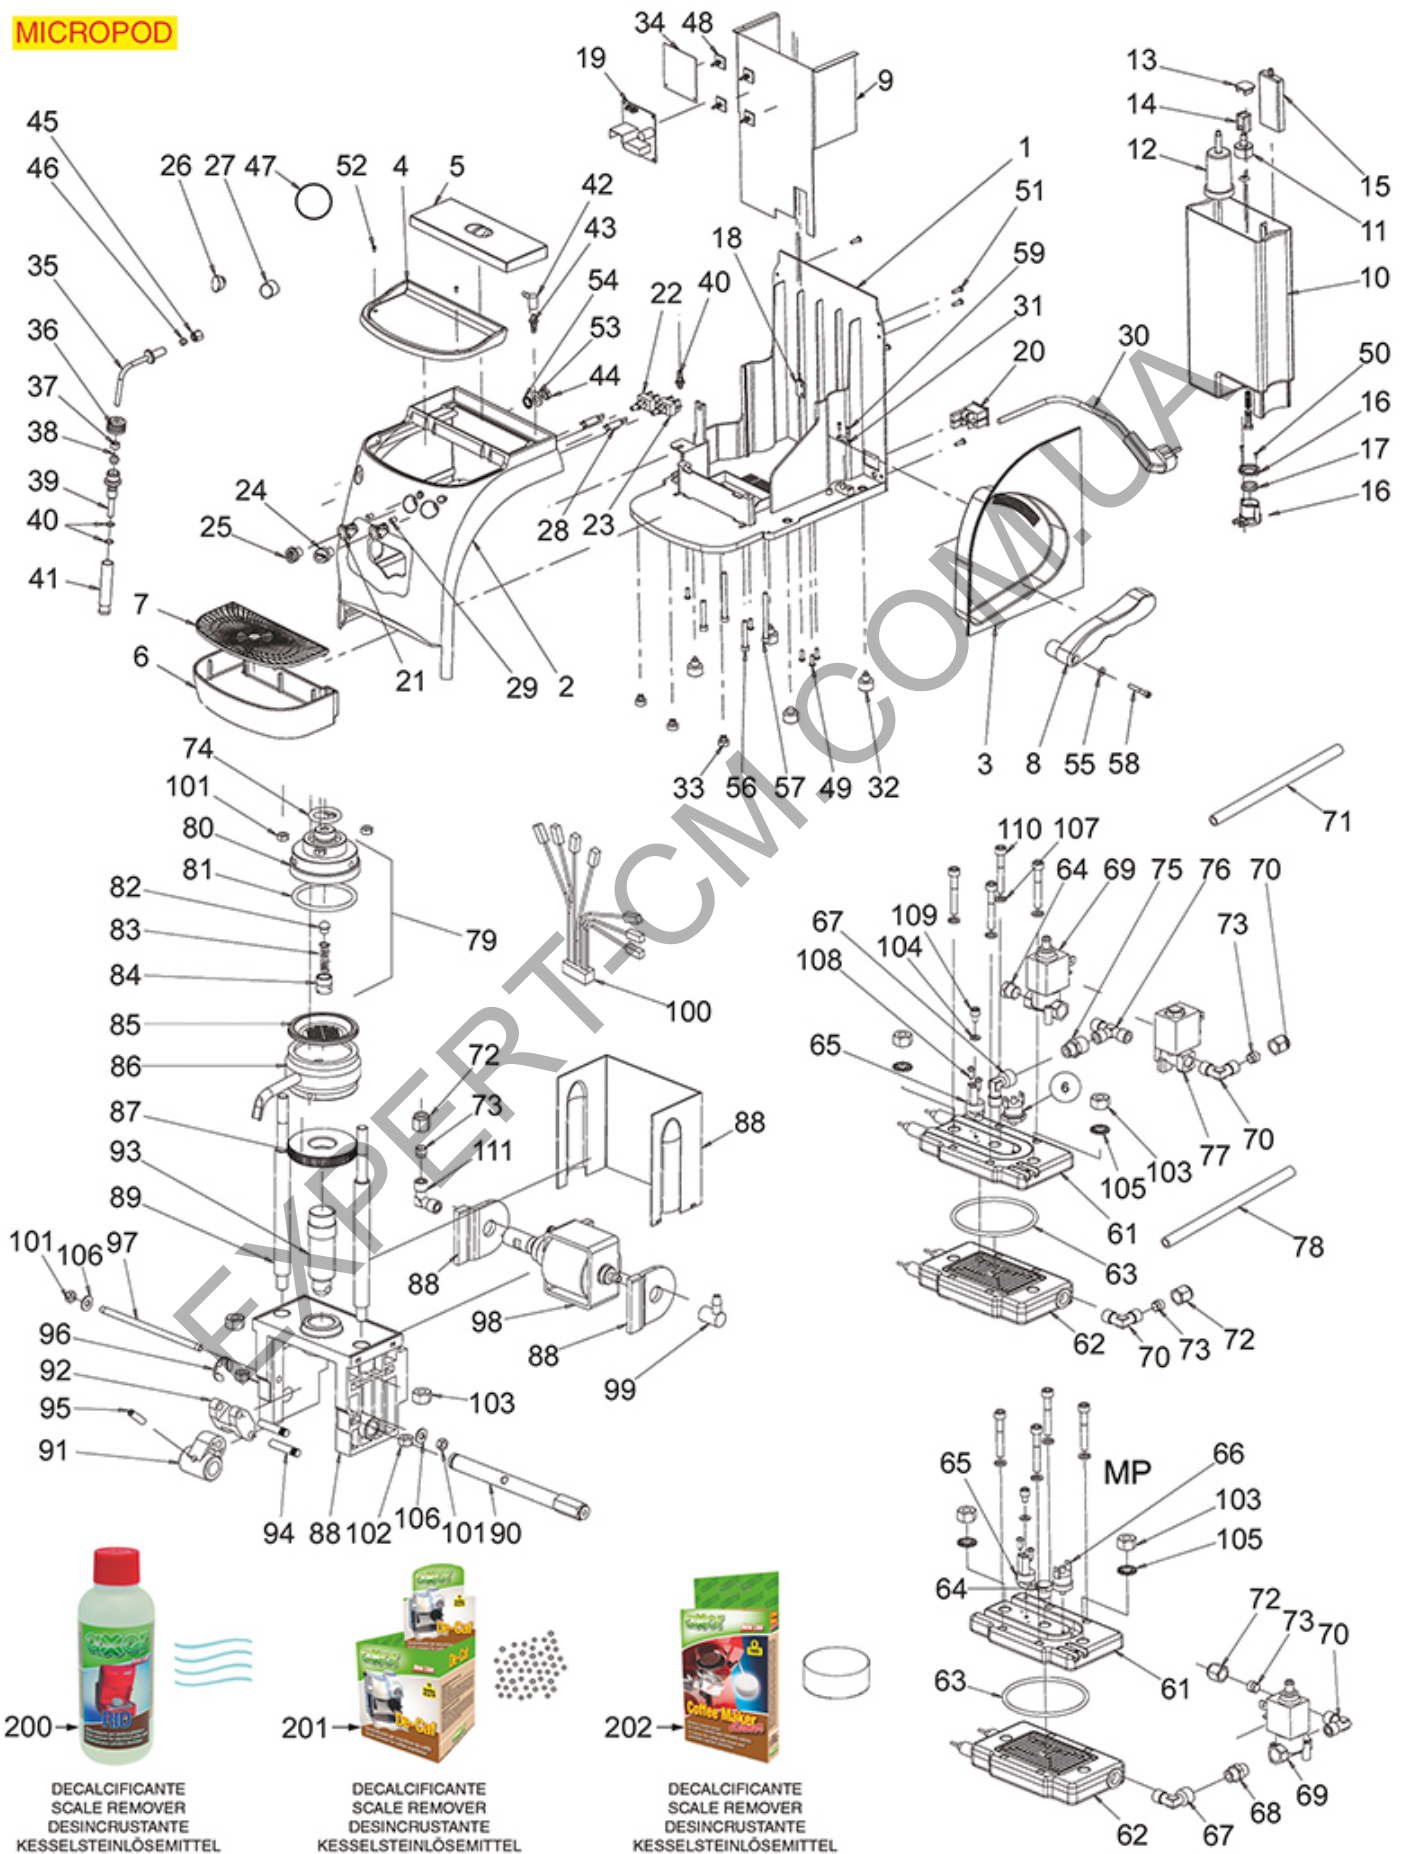

POD COFFEE MACHINE MICROPOD

MICROPOD

Positions without LF code no.: upon request

PAVONI

Position	LF code no.	Description
8	1225049	DELIVERY LEVER
10	1080205	WATER CONTAINER 2L WITH FLOATER
10	1080206	WATER CONTAINER 2L
12	3010303	WATER SOFTENER FOR OCS NICAL 125
17	1786151	SILICONE LIP GASKET GDI062
20	3319931	BIPOLAR SWITCH WHITE 16A 250V
22	3319222	BIPOLAR SWITCH 16A 250V
23	1319005	BIPOLAR SWITCH 16A 250V
40	3243139	O-RING 02025 EPDM
42	1349651	PIPETTE FITTING 90° EX EP
46	1349184	OLIVE ø 6 mm H7
47	1028001	PAVONI LOGO STICKER
63	1786153	O-RING 03256 BLACK VITON
65	1444003	CONTACT THERMOSTAT 95°C M4
66	1444206	CONTACT THERMOSTAT 145°C M4
69	1120187	3-WAY SOLENOID VALVE OLAB ø 1/8"F 230V
73	1349184	OLIVE ø 6 mm H7
74	1786154	O-RING 02056 BLACK VITON
77	1120186	2-WAY SOLENOID VALVE CEME ø 1/8"F 230V
79	1192145	COFFEE BREW GROUP
79	1192146	COFFEE BREW GROUP
81	1786152	GASKET OR 04175 VITON BROWN
82	1786080	SILICONE MUSHROOM GASKET
83	1250286	SPRING ø 7.5x24 mm
84	1081084	SHOWER SCREEN ø 55 mm TY1
84	1510003	GROUP SPRAYER ø 12 mm M12x1 H13
85	1081077	SHOWER SCREEN ø 55 mm TY38
86	1086036	COMPLETE SHOWER HOLDER SCREEN TY38
86	1086037	COMPLETE SHOWER HOLDER SCREEN TY1
91	1192142	"T" SHAPED UNIT CONTROL CAM
92	1192143	"H" SHAPED MIDDLE CAM
94	1192144	PIN FOR CAMS ø 6x32 mm
98	1122601	VIBRATORY PUMP EX5 41W 120V 60Hz
98	1122735	VIBRATORY PUMP EX5 48W 230V 50Hz
99	1349651	PIPETTE FITTING 90° EX EP
200	3092250	SCALE REMOVER AXOR RIO 250 ml
201	3092251	SCALE REMOVER AXOR DE-CAF 10 BAGS
202	3092252	SCALE REMOVER AXOR COFFEE MAKER CLEANER