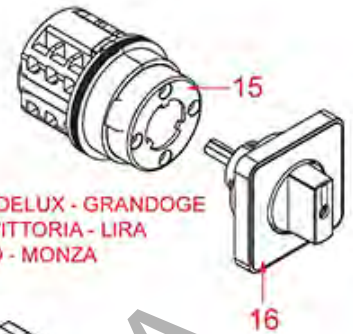

ELECTRICAL PARTS

Positions without LF code no.: upon request