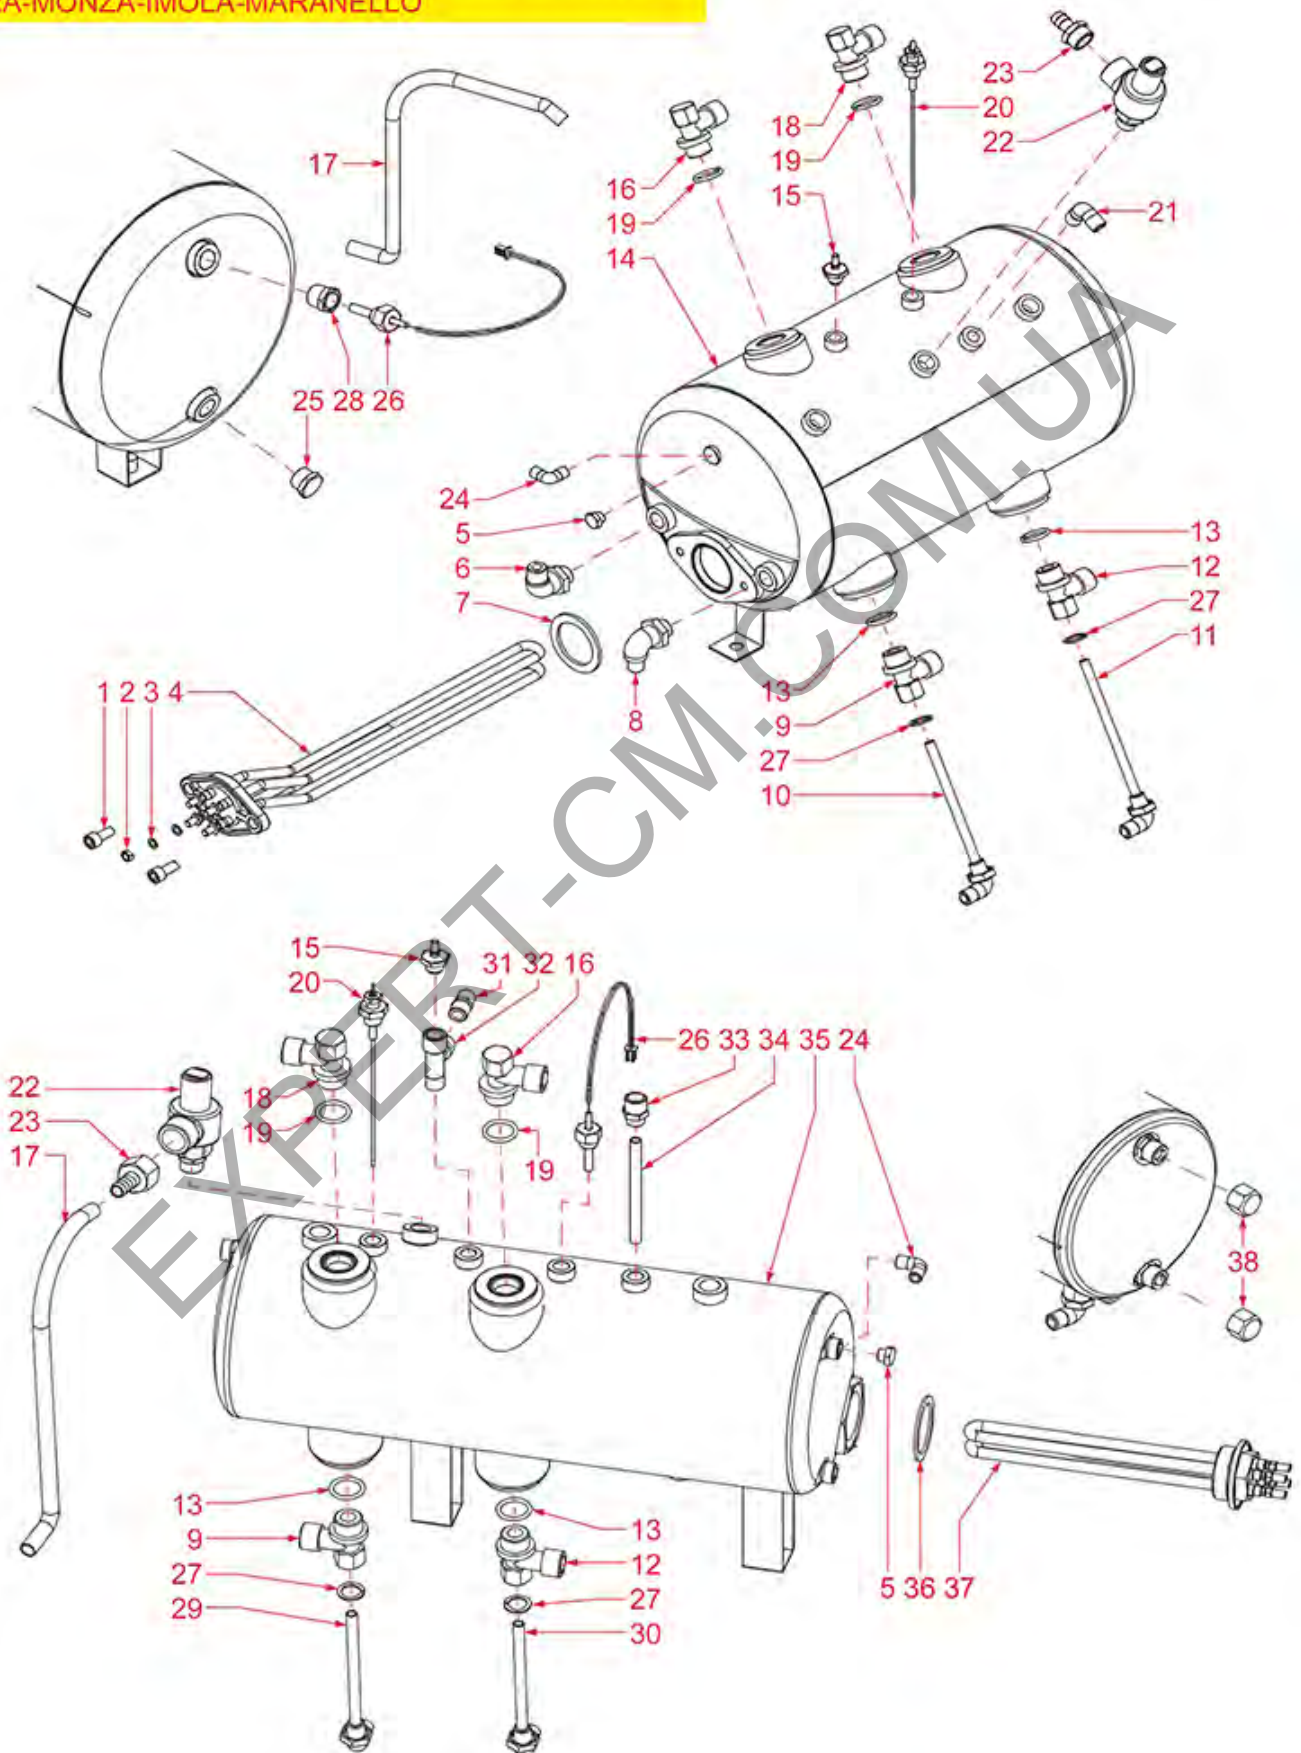

BOILER

CLASSICA-DELUX-GALILEO-GRANDOGGE-LA VITTORIA
LIRA-MONZA-IMOLA-MARANELLO

BFC

Position	LF code no.	Description
1	1528026	CYLINDER HEAD SCREW M8x20
4	1755210	HEATING ELEMENT 3500W 230V
4	1755211	HEATING ELEMENT 5200W 230V
5	3349622	BOILER CAP $\varnothing$ 1/8"M
7	1186179	PTFE FLAT GASKET $\varnothing$ 57x43x3 mm
7	1186606	FLAT CARBO GASKET $\varnothing$ 57x43x3 mm
9	1349278	BOILER FITTING $\varnothing$ 1/2"M-1/2"M-1/4"F
10	5060637	INJECTOR PIPE $\varnothing$ 1/4"M - 150 mm
11	5060637	INJECTOR PIPE $\varnothing$ 1/4"M - 150 mm
12	1349278	BOILER FITTING $\varnothing$ 1/2"M-1/2"M-1/4"F
13	1186445	ROUND COPPER GASKET $\varnothing$ 26x21.4x2 mm
15	1523534	BOILER VALVE $\varnothing$ 1/4"M
15	1523538	BOILER VALVE $\varnothing$ 1/4"M
16	1349014	BOILER FITTING $\varnothing$ 1/2"M-1/2"M
18	1349014	BOILER FITTING $\varnothing$ 1/2"M-1/2"M
19	1186445	ROUND COPPER GASKET $\varnothing$ 26x21.4x2 mm
20	5067637	LEVEL PROBE $\varnothing$ 1/4"M-167 mm
21	1349710	NICHEL PLATED L-FITTING $\varnothing$ 1/4"M-1/4"M
22	1515006	BOILER VALVE $\varnothing$ 3/8"M-1/2"M 1.8 bar
23	3349348	NICHEL-PL.HOSE-END FITTING $\varnothing$ 1/2"M $\varnothing$ 12
26	5051250	TEMPERATURE PROBE $\varnothing$ 1/4"M
27	1186619	COPPER FLAT GASKET $\varnothing$ 18x14x1.5 mm
29	1550012	INJECTION PIPE $\varnothing$ 1/4"M
30	1550012	INJECTION PIPE $\varnothing$ 1/4"M
33	1349112	FITTING $\varnothing$ 1/4"M-3/8"M
36	1186623	PTFE FLAT GASKET $\varnothing$ 53x43x3 mm
37	1755208	HEATING ELEMENT 3300W 230V
37	1755209	HEATING ELEMENT 4000W 230V

EXPERT-CM.COM.UA