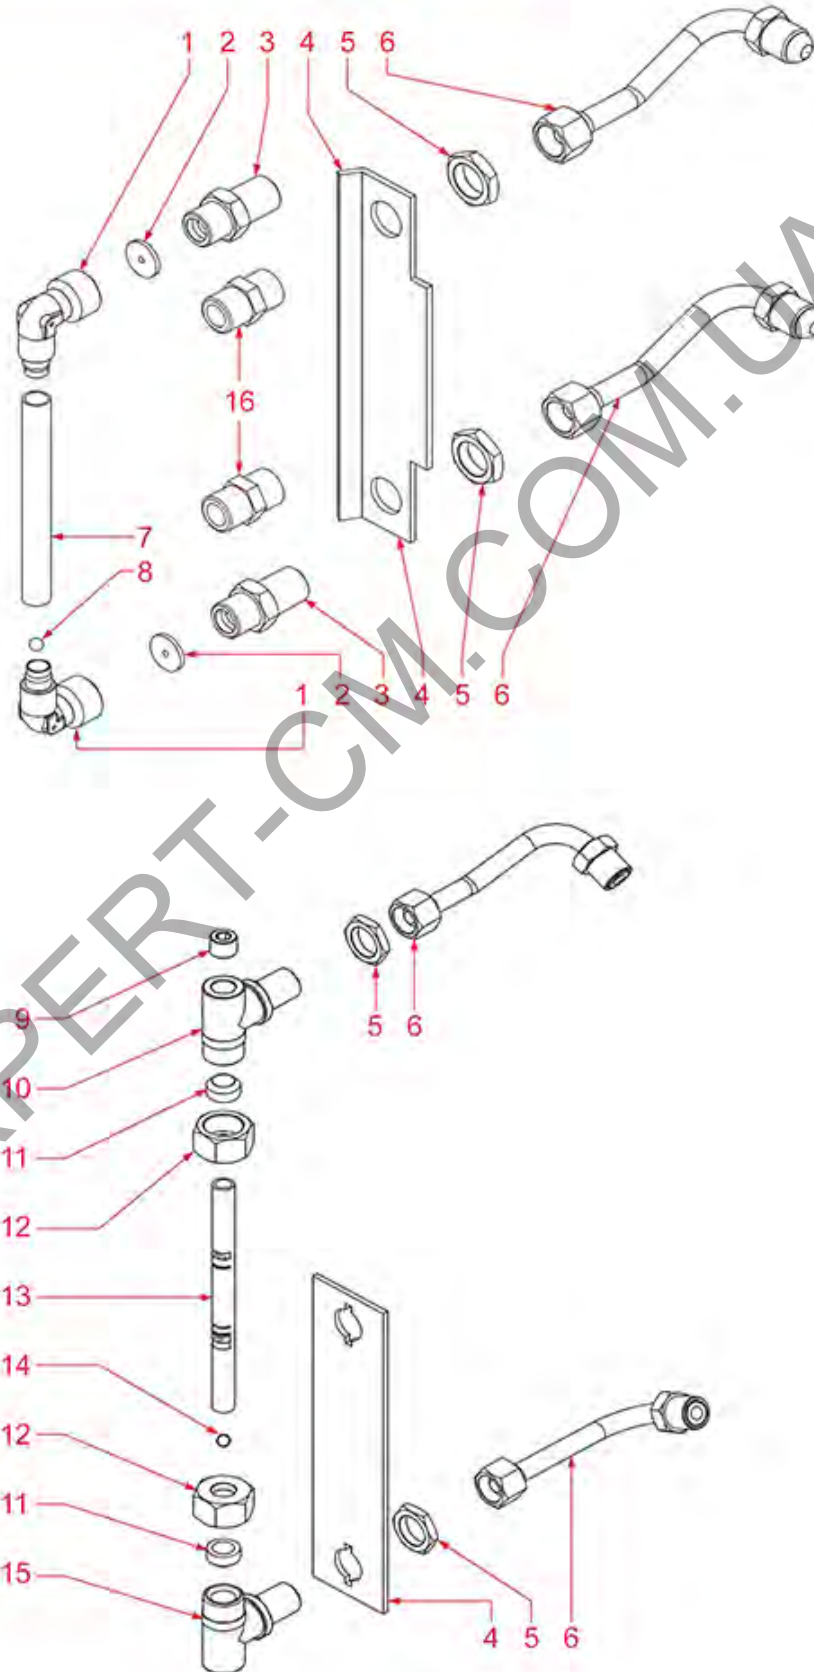

LEVEL GROUP

CLASSICA-DELUX-GALILEO-GRANDOGGE-JUNIOR-LA VITTORIA
LIRA-MONZA-IMOLA-MARANELLO-OPERA-PERFETTA

Positions without LF code no.: upon request

BFC

Position	LF code no.	Description
1	1349283	L-SHAPED FITTING $\varnothing$ 3/8"F- $\varnothing$ 10 mm NICKEL
6	1550011	UPPER/LOWER LEVEL PIPE
7	1201064	LEVEL GLASS $\varnothing$ 10x120 mm IN PTFE
8	1323006	BLACK LEVEL BALL $\varnothing$ 7 mm
11	1186206	EPDM FLAT GASKET $\varnothing$ 16x10x8 mm
13	1520546	LEVEL GLASS $\varnothing$ 11x140 mm
14	1323006	BLACK LEVEL BALL $\varnothing$ 7 mm

EXPERT-CM.COM.UA