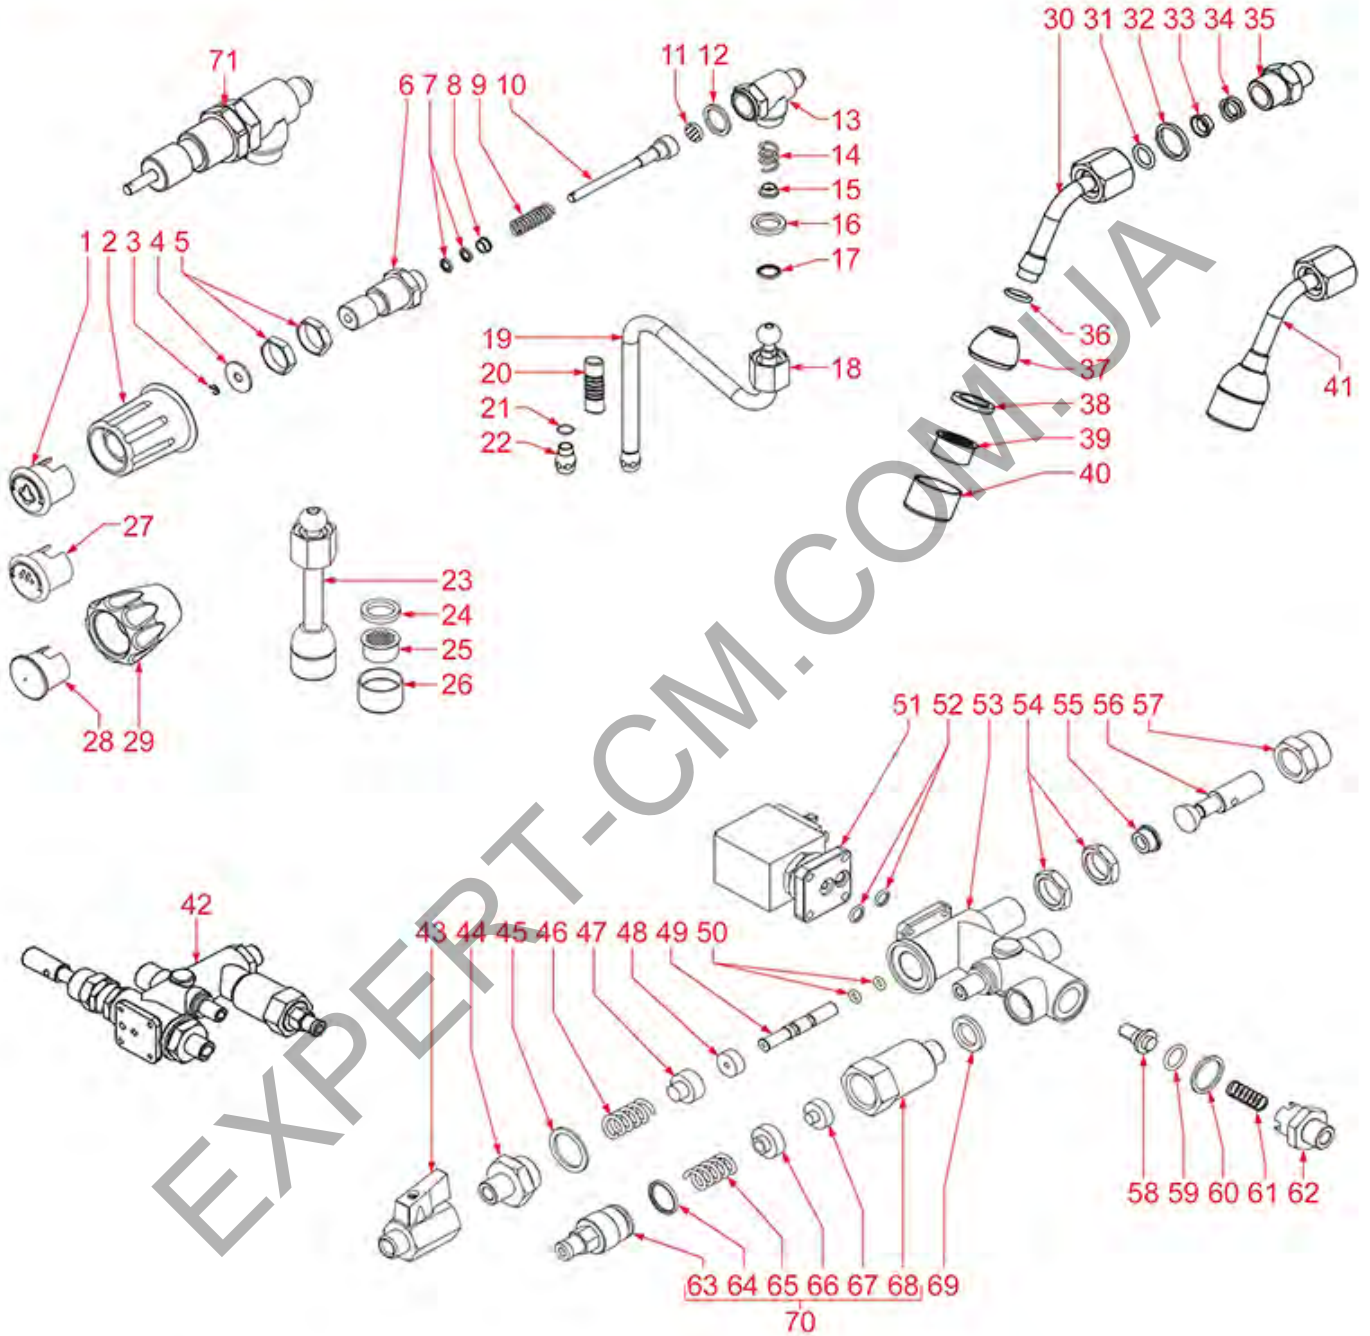

WATER/STEAM/INLET TAPS

CLASSICA-DELUX-GALILEO-GRANDOGGE-JUNIOR-LA VITTORIA
LIRA-MONZA-IMOLA-MARANELLO-OPERA-PERFETTA

  80	 81	 100	 101	 102	 103	 104	 105	 106	 200	 201	 202	 203	 204	 205	 206	 300	 301	 302	 303	 304	 305	 306	 400	 401	 402	 403	 404	 405	 406

Positions without LF code no.: upon request