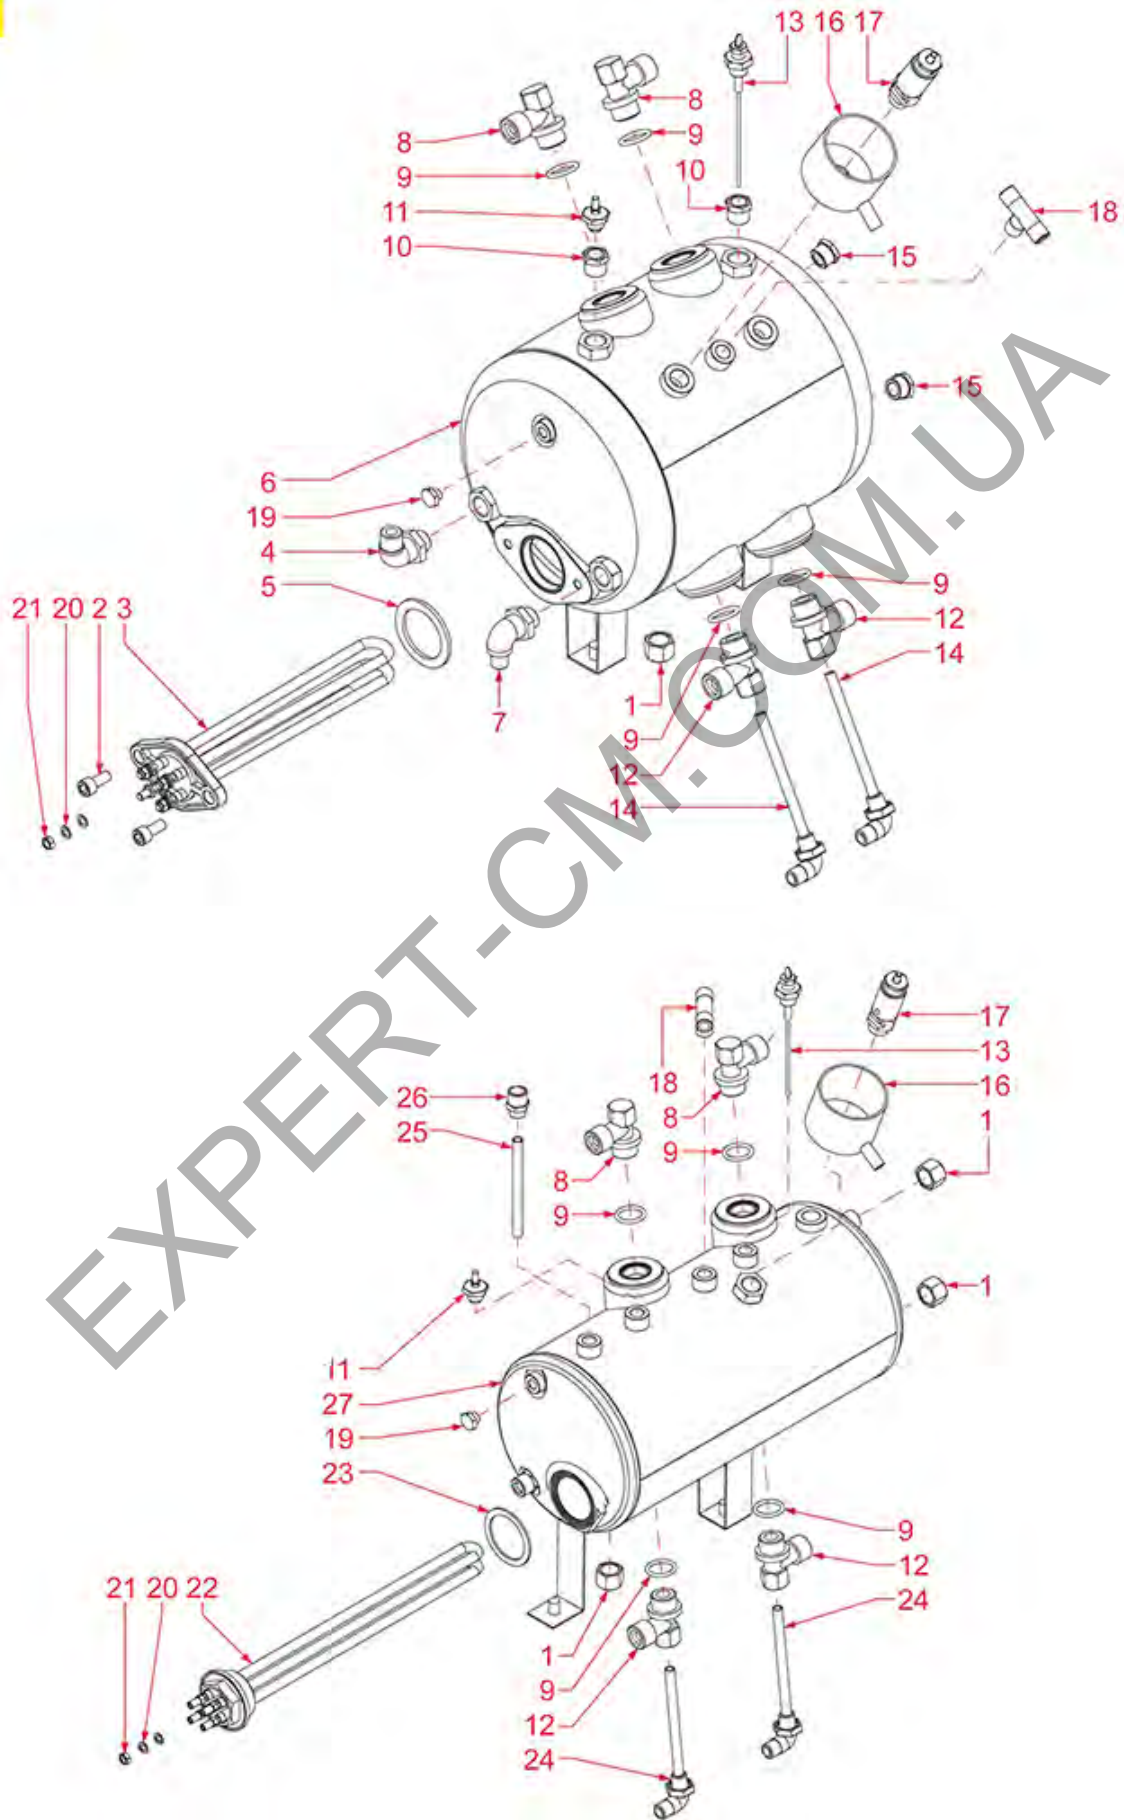

BOILER

OPERA

Positions without LF code no.: upon request

BFC

Position	LF code no.	Description
2	1528026	CYLINDER HEAD SCREW M8x20
5	1186179	PTFE FLAT GASKET $\varnothing$ 57x43x3 mm
5	1186606	FLAT CARBO GASKET $\varnothing$ 57x43x3 mm
8	1349014	BOILER FITTING $\varnothing$ 1/2"M-1/2"M
9	1186445	ROUND COPPER GASKET $\varnothing$ 26x21.4x2 mm
11	1523534	BOILER VALVE $\varnothing$ 1/4"M
11	1523538	BOILER VALVE $\varnothing$ 1/4"M
12	1349278	BOILER FITTING $\varnothing$ 1/2"M-1/2"M-1/4"F
13	5067637	LEVEL PROBE $\varnothing$ 1/4"M-167 mm
14	5060637	INJECTOR PIPE $\varnothing$ 1/4"M - 150 mm
17	1523059	BOILER VALVE $\varnothing$ 3/8"M - 1.8 bar CE/PED
18	3349340	NICHEL-PL.T-FITTING $\varnothing$ 1/4"M-1/4"M-1/4"M
19	3349622	BOILER CAP $\varnothing$ 1/8"M
23	1186623	PTFE FLAT GASKET $\varnothing$ 53x43x3 mm
24	1550012	INJECTION PIPE $\varnothing$ 1/4"M
26	1349112	FITTING $\varnothing$ 1/4"M-3/8"M

EXPERT-CM.COM.UA