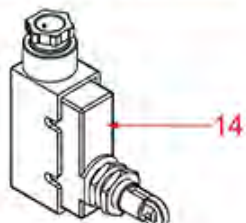

CLASSICA - DELUX
LA VITTORIA - LIRA - MONZA