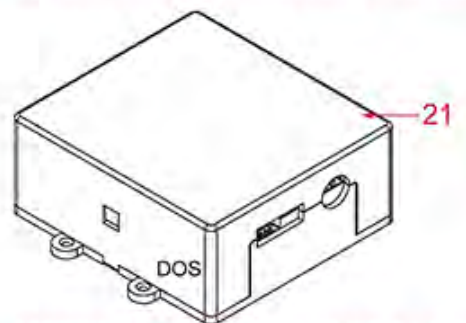

CLASSICA - GRANDOGGE - LA VITTORIA - OPERA

Positions without LF code no.: upon request

BFC

Position	LF code no.	Description
1	1319713	
2	1319611	RED BIPOLAR SWITCH 16A 250V
3	1319561	BLACK BIPOLAR SWITCH 16A 250V
4	1319687	SWITCH 2-POLE BLACK 16A 250V
5	3319933	BIPOLAR SWITCH RED 16A 250V
6	1341301	LEVEL ADJUSTER NRL30/1E-2C/F 230V
6	5056960	LEVEL REGULATOR NRL30/1E-2C/F 115V
7	5067644	LEVEL REGULATOR RL30/3ES/F/G 230V
8	5074357	BUTTON PANEL 6 BUTTONS
9	5053895	BUTTON PANEL 6 BUTTONS
10	1319304	PUSH-BUTTON PANEL 6 BUTTONS
11	5073208	BUTTON PANEL 6 BUTTONS
12	5057512	PUSH-BUTTON PANEL 5 BUTTONS
13	1319694	PUSH-BUTTON PANEL 2 BUTTONS
14	1240841	MICROSWITCH 15A 250V
15	1057041	SELECTOR SWITCH 0-2 POSITIONS 20A 300VAC
17	1057022	SELECTOR SWITCH 0-1 POSITIONS 25A 690V
18	5049564	DOSER CONTROL BOX 1 GROUP 230V
19	7105437	DOSER CONTROL BOX 2 GROUPS 230V
20	5055048	DOSING CONTROL BOX 1-2-3 GROUPS 240Vac
21	5059540	DOSER CONTROL BOX 2-3 GROUPS 230V