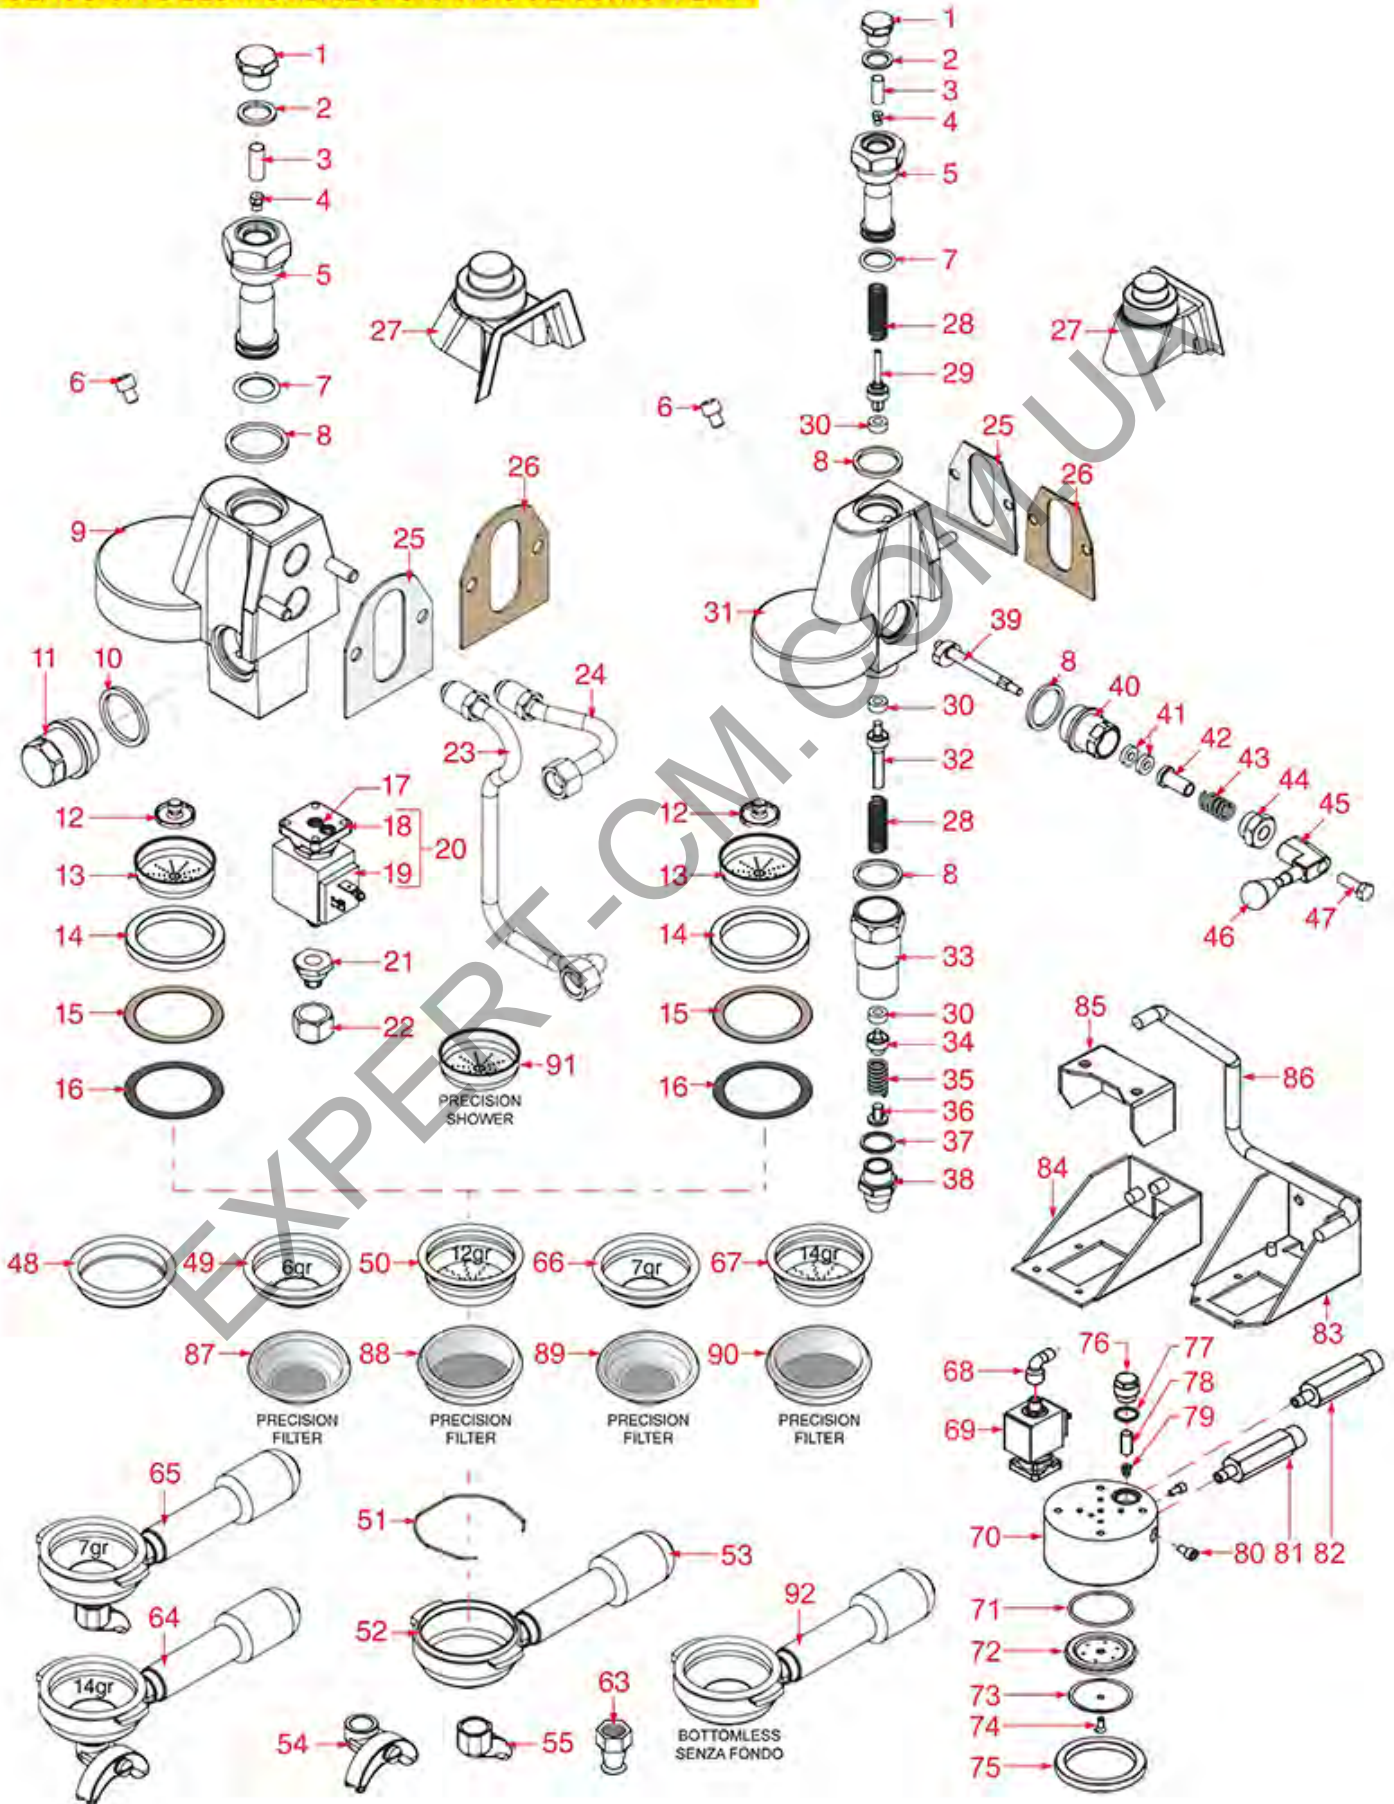

BREW GROUP

CLASSICA-DELUX-GALILEO-GRANDOGGE-JUNIOR-LIRA

Positions without LF code no.: upon request

BFC

Pos.	LF code no.	Description	Pos.	LF code no.	Description
1	1439001	CAP ø 16 mm FOR BREW GROUP	71	3160044	O-RING 03187 EPDM
2	1186326	PTFE FLAT GASKET ø 22x16x2 mm	72	1086595	SHOWER HOLDER DIFFUSER
3	1160517	WATER FILTER ø 8.5x22 mm	73	1081007	SHOWER SCREEN ø 51.5 mm
4	1501541	NOZZLE M6x1 HOLE ø 0,8 mm	75	1186894	FILTER HOLDER GASKET ø 73x57x8 mm
5	1027016	UPPER CHROMIUM-PLATED SLEEVE	76	1439532	CAP ø 3/8" M FOR BREW GROUP
7	1186472	O-RING 04075 EPDM	78	1160517	WATER FILTER ø 8.5x22 mm
8	1186307	PTFE FLAT GASKET ø 36x30x2 mm	79	1501541	NOZZLE M6x1 HOLE ø 0,8 mm
10	1186307	PTFE FLAT GASKET ø 36x30x2 mm	80	1184010	LOW CYLINDER HEAD SCREW M6x10
11	1439011	CHROMIUM-PLATED SIDE CAP	87	1460100	PRECISION FILTER 1 CUP 6/8 g H24.5
12	1501561	GROUP SPRAY NOZZLE ø 30 mm M10x1	88	1460102	PRECISION FILTER 2 CUPS 12/18 g H24.5
13	1081016	SHOWER SCREEN ø 60 mm	89	1460101	PRECISION FILTER 1 CUP 7/9 g H26.5
13	1081116	SHOWER SCREEN ø 60 mm	90	1460103	PRECISION FILTER 2 CUPS 14/20 g H26.5
13	1081216	SHOWER SCREEN ø 60 mm	91	1460201	PRECISION SHOWER SCREEN ø 60 mm
13	1081516	SHOWER ø 60 mm	91	1460206	PRECISION SHOWER SCREEN ø 60 mm
14	1186891	FILTER HOLDER GASKET ø 73x57x8 mm	92	1165216	FILTER HOLDER BOTTOMLESS BFC/ROYAL
15	1190001	PAPER SHIM ø 73x59x0.8 mm			
16	1190002	RUBBER SHIM ø 73x59x1 mm EPDM			
17	1186611	O-RING 02025 RED SILICONE			
17	1186612	O-RING 02025 VITON			
18	1120334	3-WAY MECHANICAL COMPONENT LUCIFER			
18	1120339	3-WAY MECHANICAL COMPONENT PARKER			
19	1120332	COIL LUCIFER/PARKER 220/240V 9W 50Hz			
19	1120820	COIL ODE BDA08223DS 220/230V 50/60Hz			
19	3120032	COIL PARKER ZB09 9W 220/240V 50/60Hz			
20	1120101	3-WAY SOLENOID VALVE PARKER 115V 50/60Hz			
20	1120102	3-WAY SOLENOID VALVE LUCIFER 115V 60Hz			
20	1120330	3-WAY SOLENOID VALVE LUCIFER 240V 50Hz			
20	1120335	3-WAY SOLENOID VALVE PARKER 230V 50/60Hz			
20	1120805	SOLENOID VALVE ODE 3 WAYS 230V 8W			
20	1120812	SOLENOID VALVE ODE 3 WAYS 115V 8W			
25	1186508	COFFEE GROUP GASKET 77x73x2 mm			
26	1186384	COFFEE GROUP GASKET 80x70x2 mm			
28	1250537	SPRING ø 14x45 mm			
29	1523451	COMPLETE SPOUT VALVE			
30	1186311	NBR FLAT GASKET ø 13x4x4 mm			
32	1523452	COMPLETE DRAIN VALVE			
33	1027002	OUTLET CHROMIUM-PLATED SLEEVE			
35	1250515	SPRING ø 14x33 mm			
36	1349536	DRAIN JET SWIRL			
37	1186314	PTFE FLAT GASKET ø 22x17x2 mm			
38	1439006	DRAIN CHROMIUM-PLATED FITTING			
39	1324048	CAM ROD FOR COFFEE GROUP			
40	1349022	CAMS CHROMIUM-PLATED FITTING			
41	1186312	EPDM FLAT GASKET ø 15.5x7.5x4 mm			
42	1186313	CAM GUIDE BUSHING			
43	1250516	SPRING ø 15x28 mm			
46	1241401	KNOB M8x1			
48	1160339	BLIND FILTER			
49	1160251	1 CUP FILTER 6 g			
50	1160252	FILTER 2-CUP 12 g			
51	1250002	S/STEEL FILTER LOCKING SPRING ø 1.20 mm			
52	1165064	FILTER HOLDER BFC/ROYAL/RK			
53	1241501	FILTER HOLDER HANDLE M12			
53	1241504	FILTER HOLDER HANDLE M12			
54	1022506	SPOUT DOUBLE ø 3/8"			
55	1022501	SINGLE SPOUT ø 3/8"			
63	1022503	STRAIGHT SINGLE SPOUT ø 3/8"			
64	1165301	2 CUPS FILTER HOLDER ASSEMBLY BFC/ROYAL			
65	1165300	1 CUP FILTER HOLDER ASSEMBLY BFC/ROYAL			
66	1160335	1 CUP FILTER 7 g			
67	1160337	FILTER 2-CUP 14 g			
68	1349716	L-FITTING NICKEL PLATED ø 1/8"M-1/8"F			
69	1120280	SOLENOID VALVE ODE 3 WAYS 110V			
69	1120805	SOLENOID VALVE ODE 3 WAYS 230V 8W			
69	1120809	SOLENOID VALVE ODE 3 WAYS 230V 8W			
69	1120812	SOLENOID VALVE ODE 3 WAYS 115V 8W			