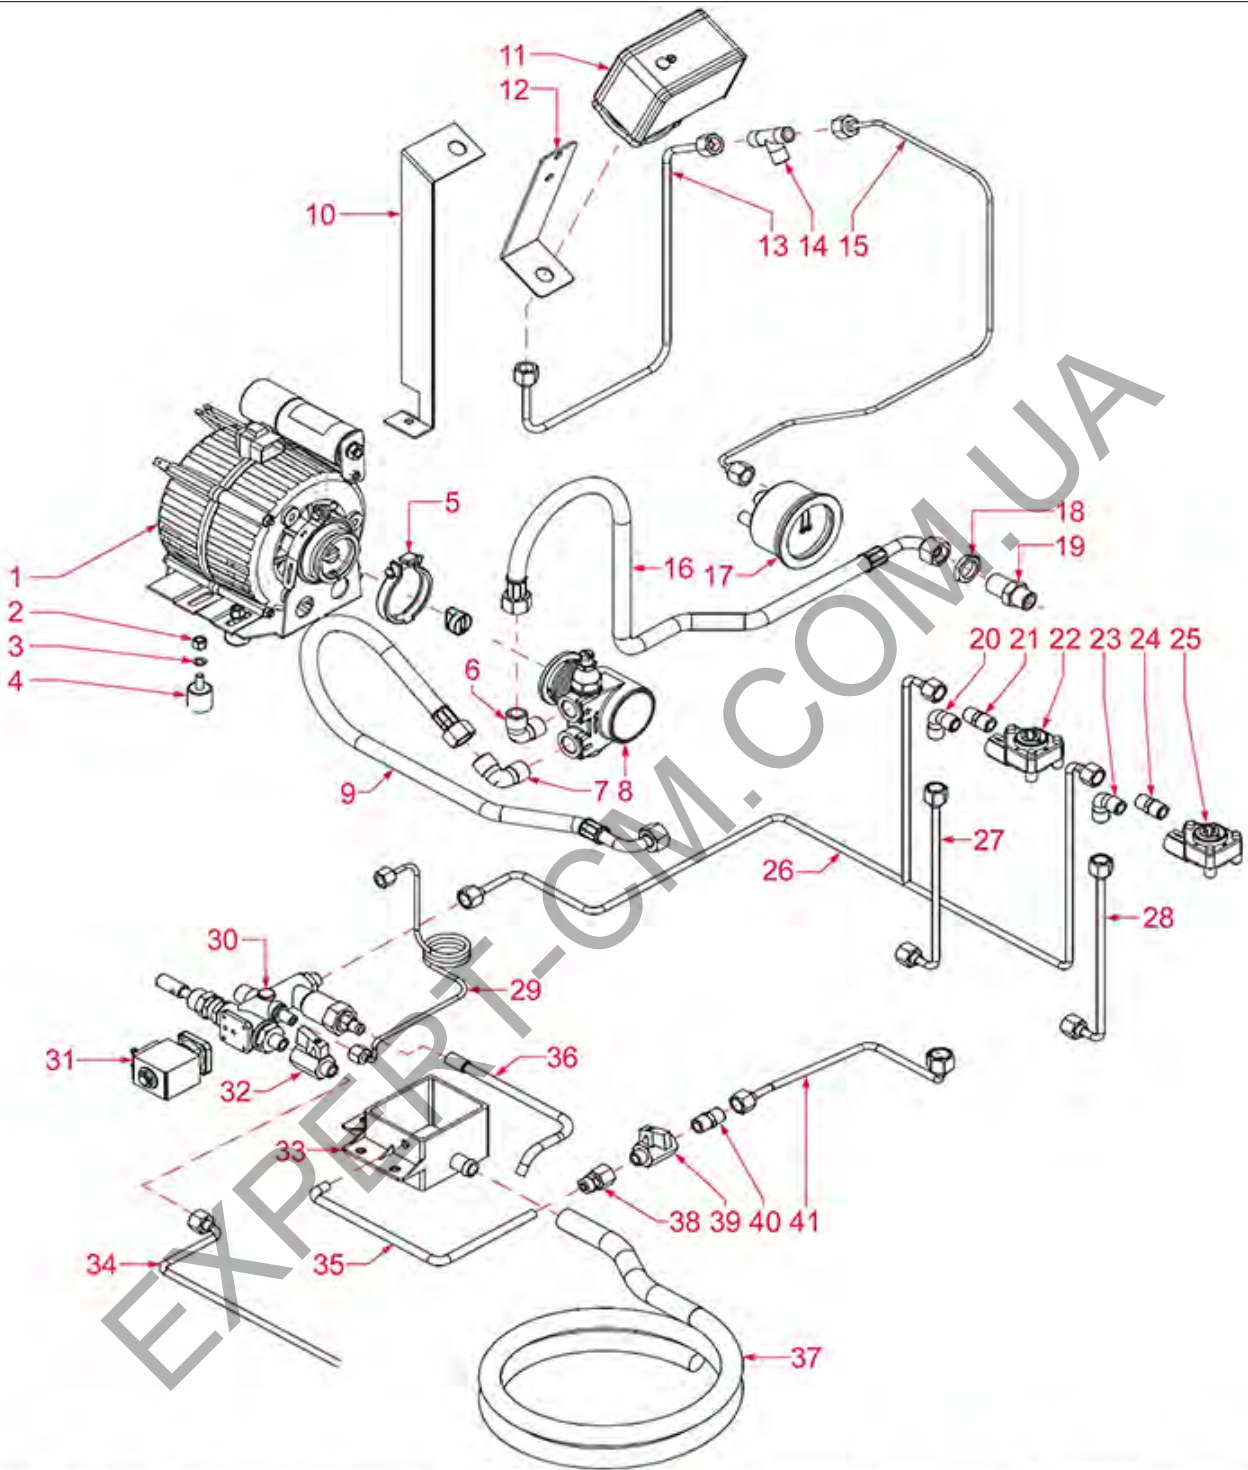

HYDRAULIC SYSTEM

80	81		5m	100		3/4-PP	100 cm	200		3/8-CP	30 cm	300		3/4-PP	100 cm	400
			12x18	101		3/4-PP	150 cm	201		3/8-CP	50 cm	301		3/4-PP	150 cm	401
			30m	102		3/4-PP	200 cm	202		3/8-CP	80 cm	302		3/4-PP	200 cm	402
			14x20	103		3/8-PP	100 cm	203		3/8-CP	100 cm	303		3/4-PP	250 cm	403
			30m	104		3/8-PP	150 cm	204		3/8-CP	120 cm	304		3/8-PP	37 cm	404
			16x23	105		3/8-PP	200 cm	205		3/8-CP	150 cm	305		3/8-PP	200 cm	405
			14x20	106		3/8-CC	50 cm	206		3/8-CC	30 cm	306		3/8-CC	50 cm	406
			18x25	107		3/8-CC	75 cm	207		3/8-CC	60 cm	307		3/8-CC	100 cm	407
			30m	108		3/8-CC	100 cm	208		3/8-CC	37 cm	308		3/8-CC	150 cm	408
20x27	109	3/8-CC	150 cm	209	3/8-CC	150 cm	309			409						

Positions without LF code no.: upon request