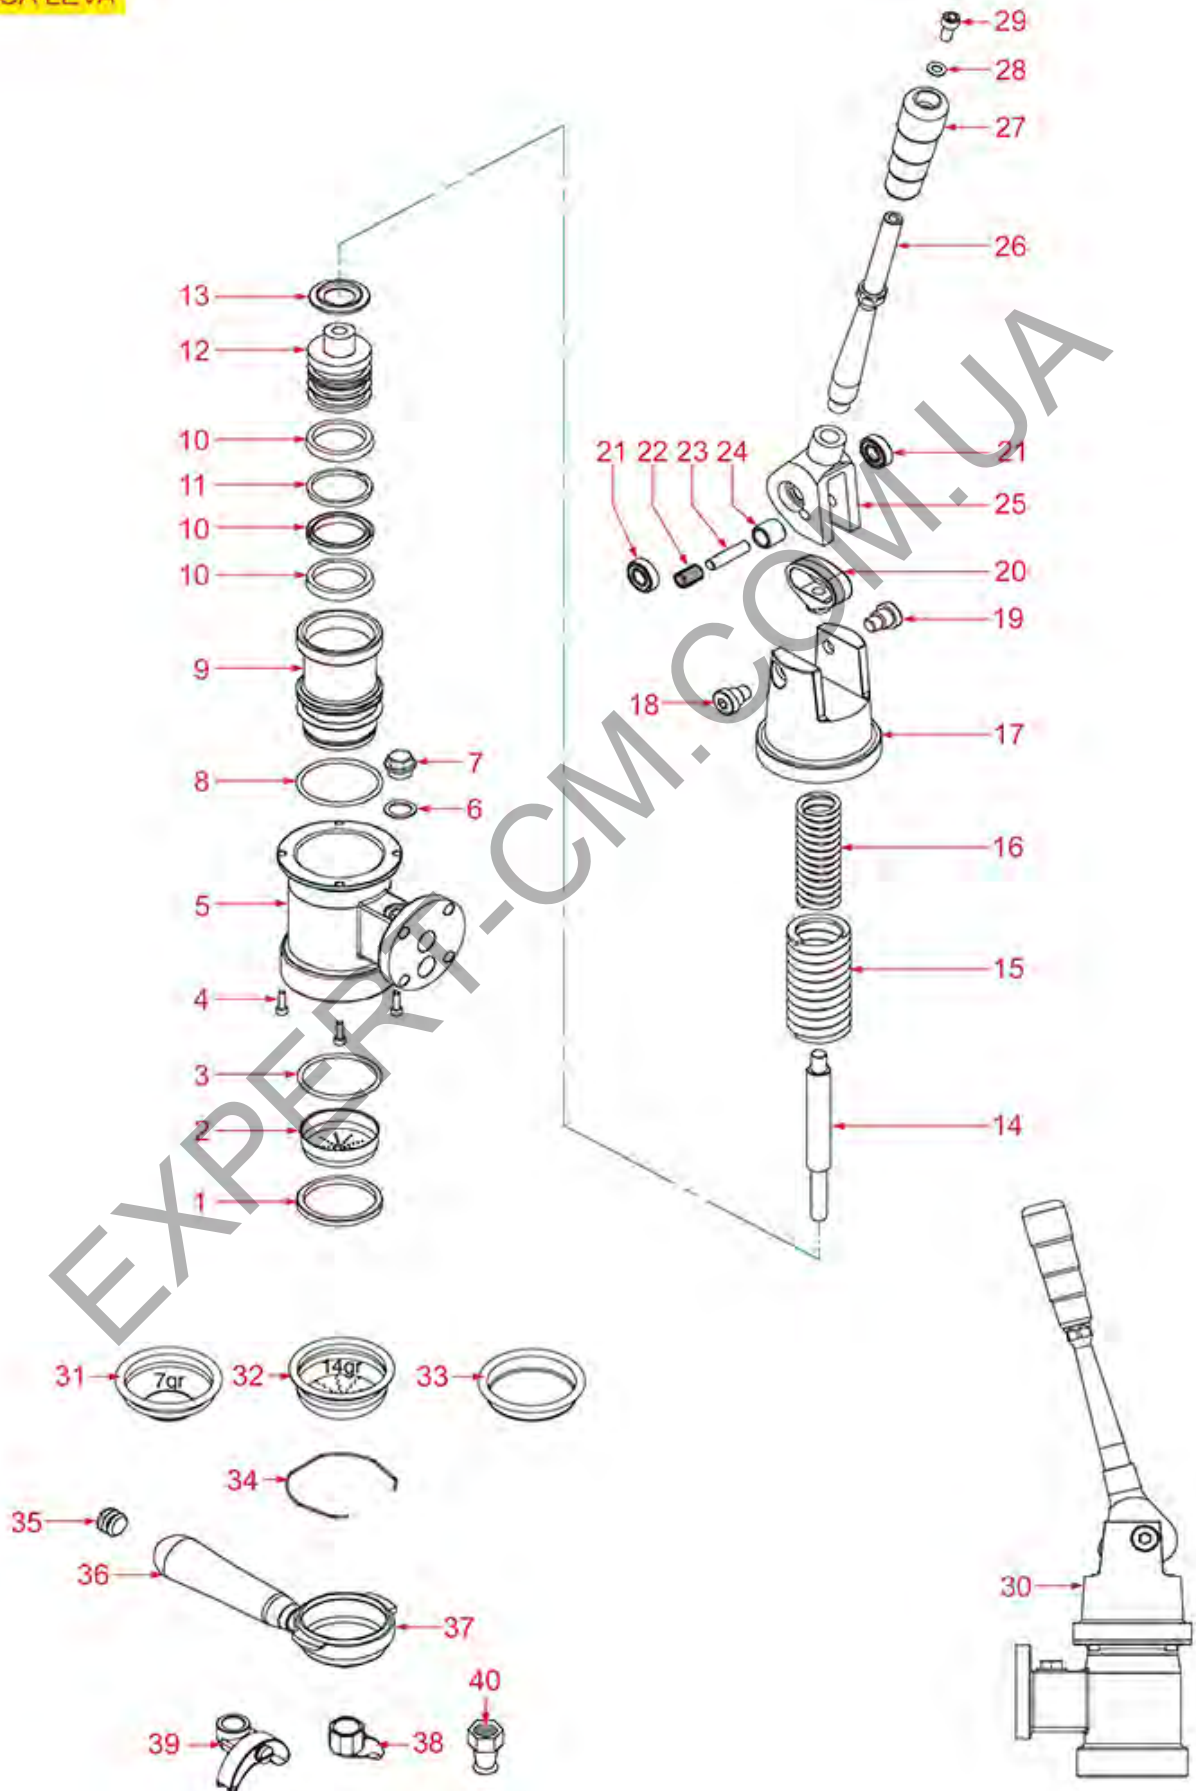

LEVER BREW GROUP

CLASSICA LEVA

BFC

Position	LF code no.	Description
1	1486026	FILTER HOLDER GASKET $\varnothing$ 65.5x55.5x5.5
2	1081016	SHOWER SCREEN $\varnothing$ 60 mm
2	1081116	SHOWER SCREEN $\varnothing$ 60 mm
2	1081216	SHOWER SCREEN $\varnothing$ 60 mm
2	1081516	SHOWER $\varnothing$ 60 mm
3	1786292	O-RING 0161 BROWN VITON
4	5014713	CYLINDER HEAD SCREW M5x16
7	1439200	CAP $\varnothing$ 18 mm FOR BREW GROUP
8	1786287	O-RING 0162 BLACK VITON
9	5500730	JACKET FOR LEVER ASSEMBLY
10	1186197	LIP SEAL $\varnothing$ 52x40x7 mm
11	1186800	FLAT GASKET $\varnothing$ 50x44x4 mm PTFE
12	1192179	LEVER GROUP PISTON
13	1192167	PISTON SPACER FOR LEVER GROUP
14	1225053	LEVER FOR COOFFEE GROUP
15	1250354	SPRING FOR LEVER GROUP
16	1250355	SPRING FOR LEVER GROUP
18	1192177	LEFT PIN FOR LEVER GROUP
19	1192176	RIGHT PIN FOR LEVER GROUP
20	1192184	CHROME-PLATED FORK FOR LEVER GROUP
21	1199062	BEARING 6001 ZZ NSK
23	1324164	LEVER GROUP ARTICULATION PIN $\varnothing$ 10x40 mm
24	1192185	ARTICULATION BUSHING $\varnothing$ 20x18x14 mm
25	1192168	CHROME-PLATED FORK FOR LEVER GROUP
26	1192178	CONTROL LEVER FOR DELIVERY GROUP
27	1241200	LEVER GROUP HANDLE
29	1528026	CYLINDER HEAD SCREW M8x20
31	1160025	1 CUP FILTER 7 gr
32	1160345	2 CUPS FILTER 18 gr
33	1160339	BLIND FILTER
34	1250002	S/STEEL FILTER LOCKING SPRING $\varnothing$ 1.20 mm
35	5051776	CAP CHROMED KNOB FILTER HOLDER
36	1141016	FILTER HOLDER KNOB
37	1165006	FILTER HOLDER COFFEE MACHINES
38	1022501	SINGLE SPOUT $\varnothing$ 3/8"
39	1022522	ADJUSTABLE LONG DOUBLE SPOUT $\varnothing$ 3/8"
40	1022503	STRAIGHT SINGLE SPOUT $\varnothing$ 3/8"