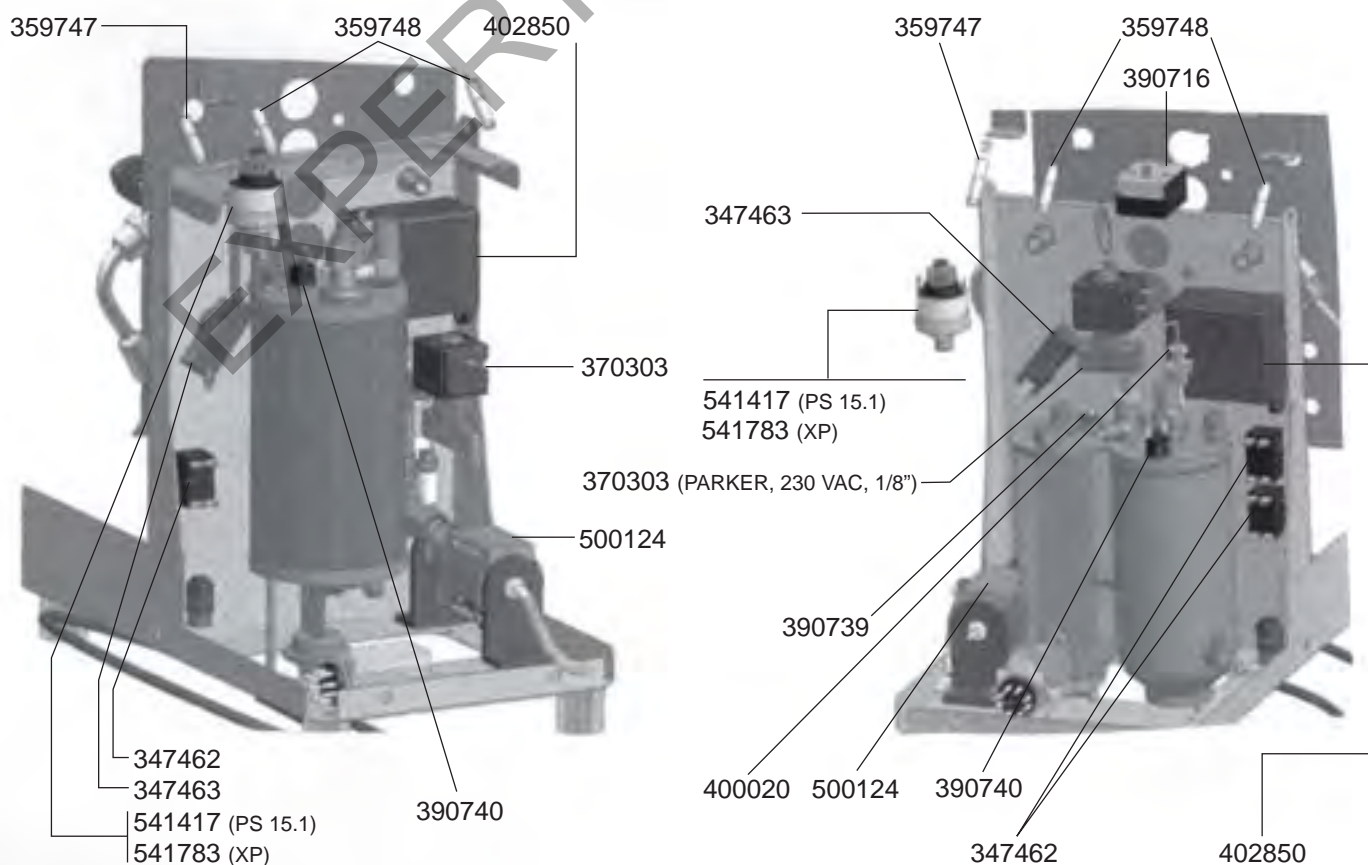

ELECTRICAL COMPONENTS DOMOBAR JUNIOR