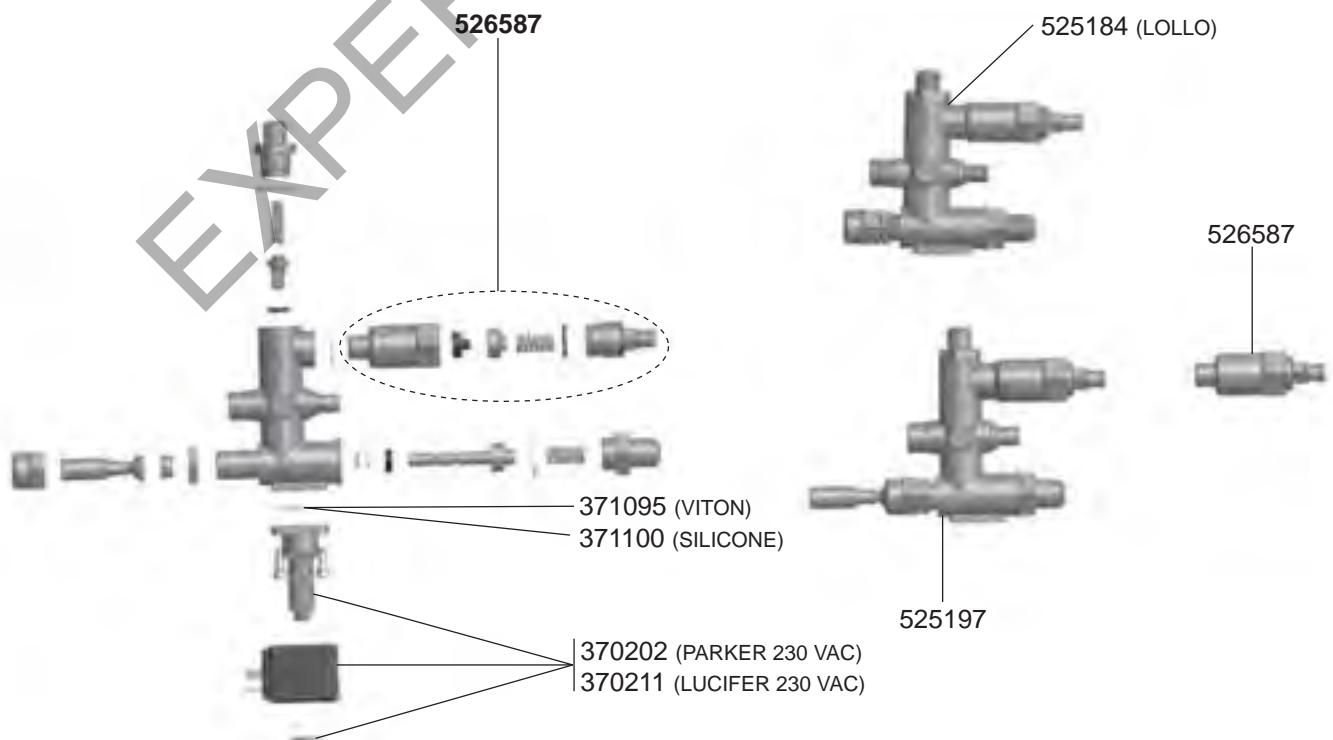

STEAM/WATER TAPS DOMOBAR

STEAM/WATER TAPS OLD MODELS

VALVES REPLICA/MINIAX/CUBO

VALVES R-EVOLUTION/LOLLO

LEVEL INDICATOR/MANOMETERS/DRIP TRAYS

BOILER VARIOUS

ELECTRICAL COMPONENTS REPLICA

ELECTRICAL COMPONENTS REPLICA