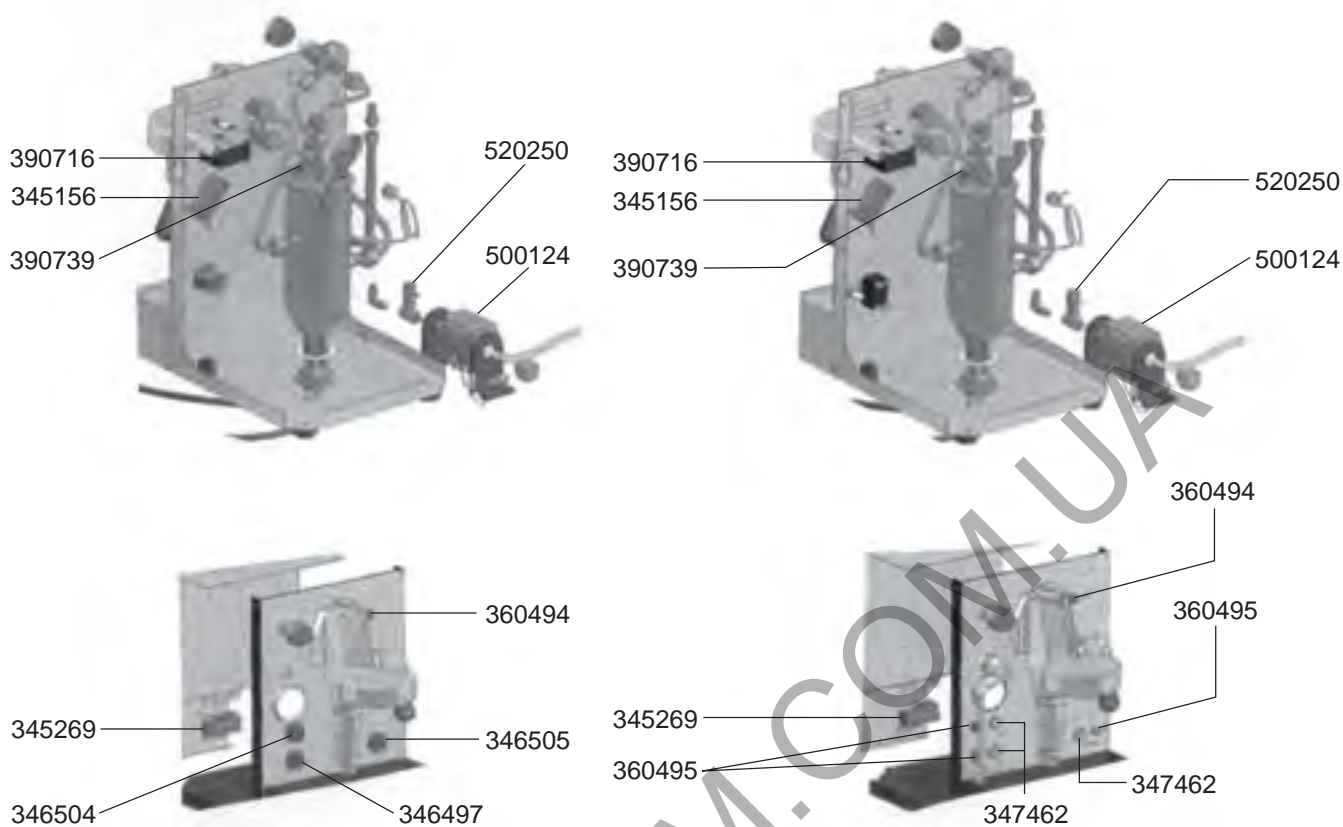

ELECTRICAL COMPONENTS CUBO

ELECTRICAL COMPONENTS MINIMAX

ELECTRICAL COMPONENTS R-EVOLUTION/CHIMAERA

R-EVOLUTION

CHIMAERA

ELECTRICAL COMPONENTS LOLLO

402868 (1-2 GR)
402869 (3 GR)

ELECTRICAL COMPONENTS DOMOBAR