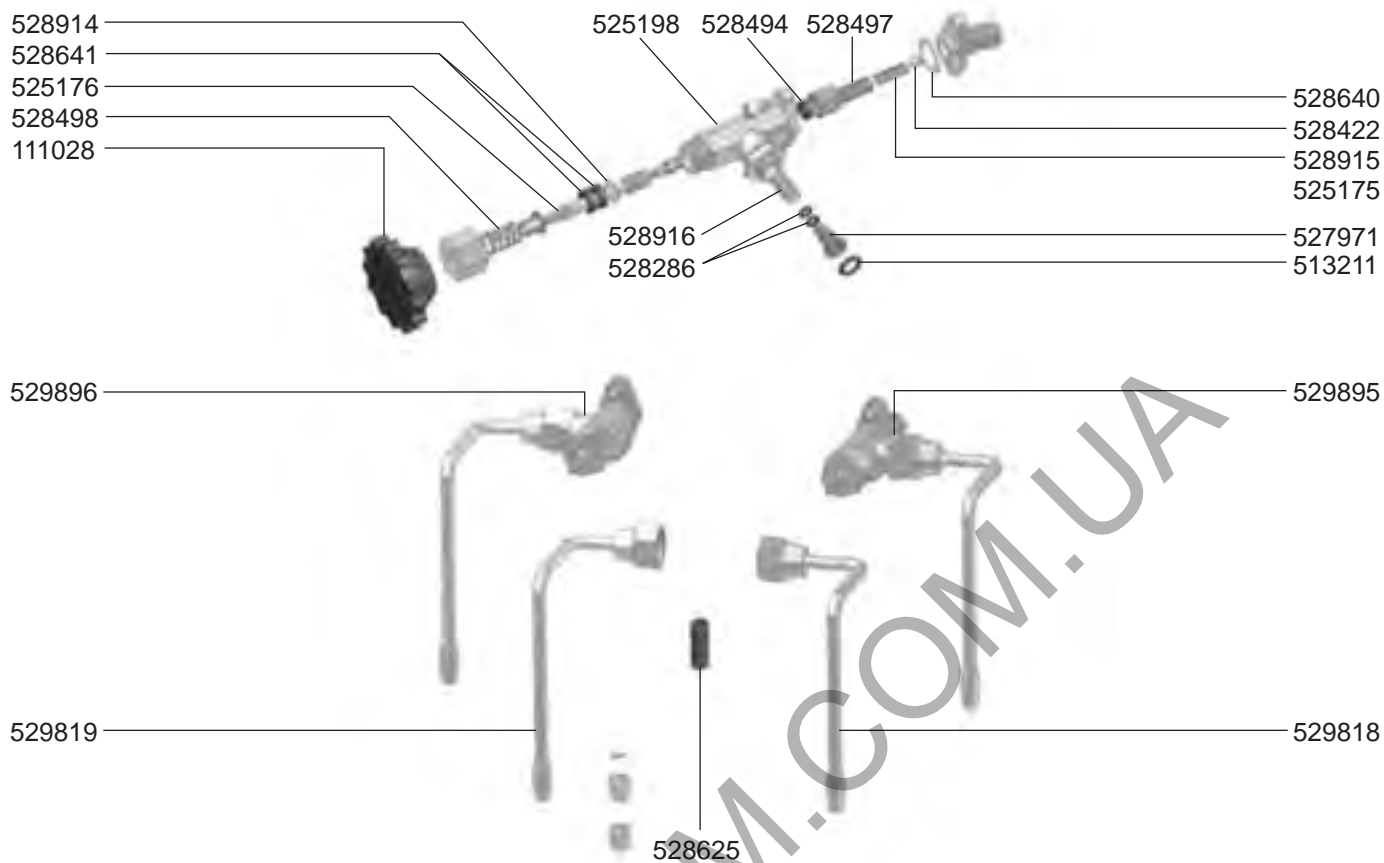

SOLENOID GROUP

SOLENOID GROUP

MANUAL GROUP

FILTER HOLDERS

STEAM/WATER TAPS REPLIC/CHIMAERA/CUBO

STEAM/WATER TAPS R-EVOLUTION/MINIMAX

STEAM/WATER TAPS LOLLO

STEAM/WATER TAPS CUBO/REPLICA

STEAM/WATER TAPS DOMOBAR

STEAM/WATER TAPS OLD MODELS

VALVES REPLICA/MINIAX/CUBO

VALVES R-EVOLUTION/LOLLO

LEVEL INDICATOR/MANOMETERS/DRIP TRAYS

BOILER VARIOUS

ELECTRICAL COMPONENTS REPLICA

ELECTRICAL COMPONENTS REPLICA

ELECTRICAL COMPONENTS CUBO

ELECTRICAL COMPONENTS MINIMAX

ELECTRICAL COMPONENTS R-EVOLUTION/CHIMAERA

R-EVOLUTION

CHIMAERA

ELECTRICAL COMPONENTS LOLLO

402868 (1-2 GR)
402869 (3 GR)

ELECTRICAL COMPONENTS DOMOBAR