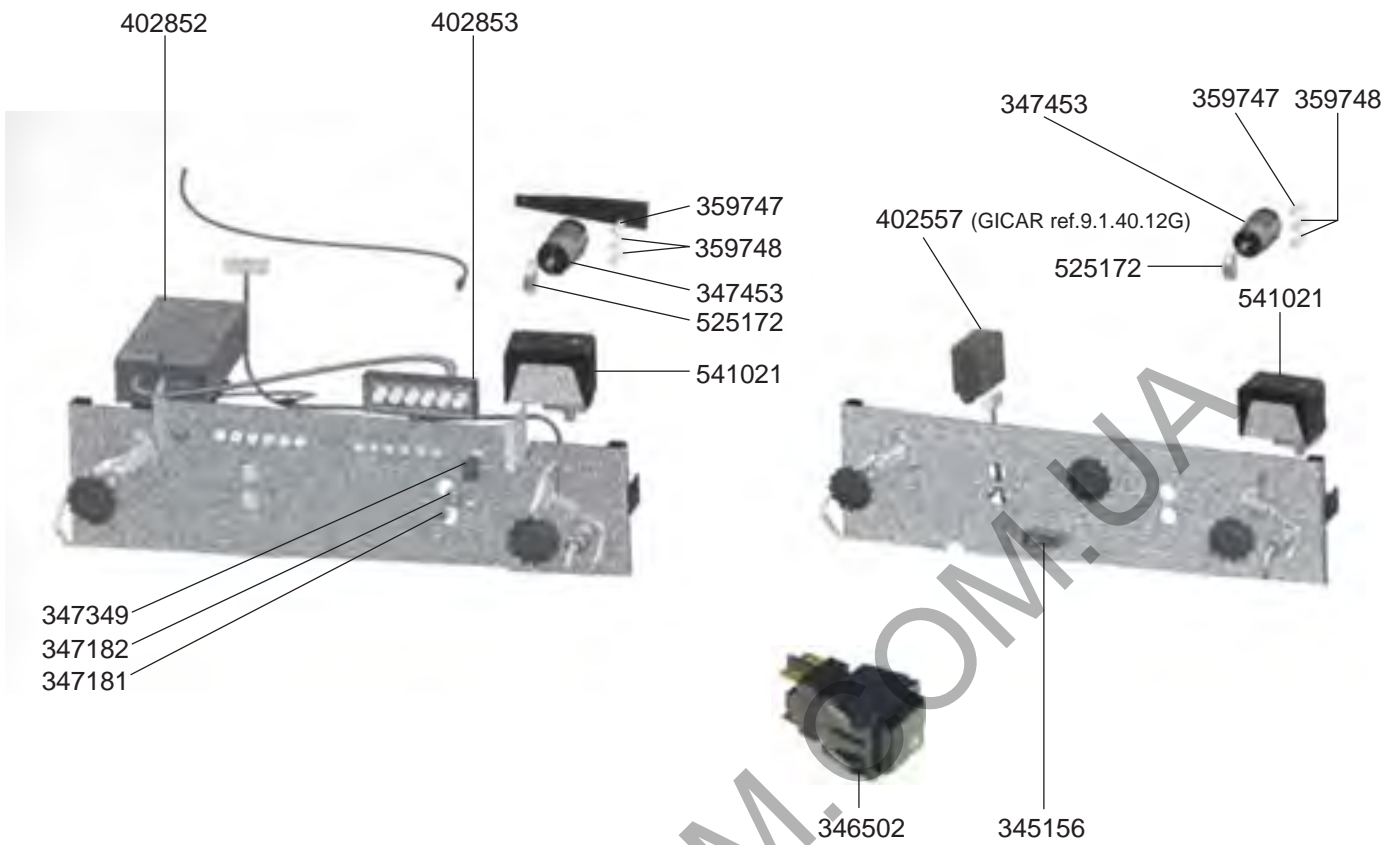

STEAM/WATER TAPS DOMOBAR

STEAM/WATER TAPS OLD MODELS

VALVES REPLICA/MINIAX/CUBO

VALVES R-EVOLUTION/LOLLO

LEVEL INDICATOR/MANOMETERS/DRIP TRAYS

BOILER VARIOUS

ELECTRICAL COMPONENTS REPLICA

ELECTRICAL COMPONENTS REPLICA

ELECTRICAL COMPONENTS CUBO

ELECTRICAL COMPONENTS MINIMAX

ELECTRICAL COMPONENTS R-EVOLUTION/CHIMAERA

R-EVOLUTION

CHIMAERA

ELECTRICAL COMPONENTS LOLLO

402868 (1-2 GR)
402869 (3 GR)

ELECTRICAL COMPONENTS DOMOBAR