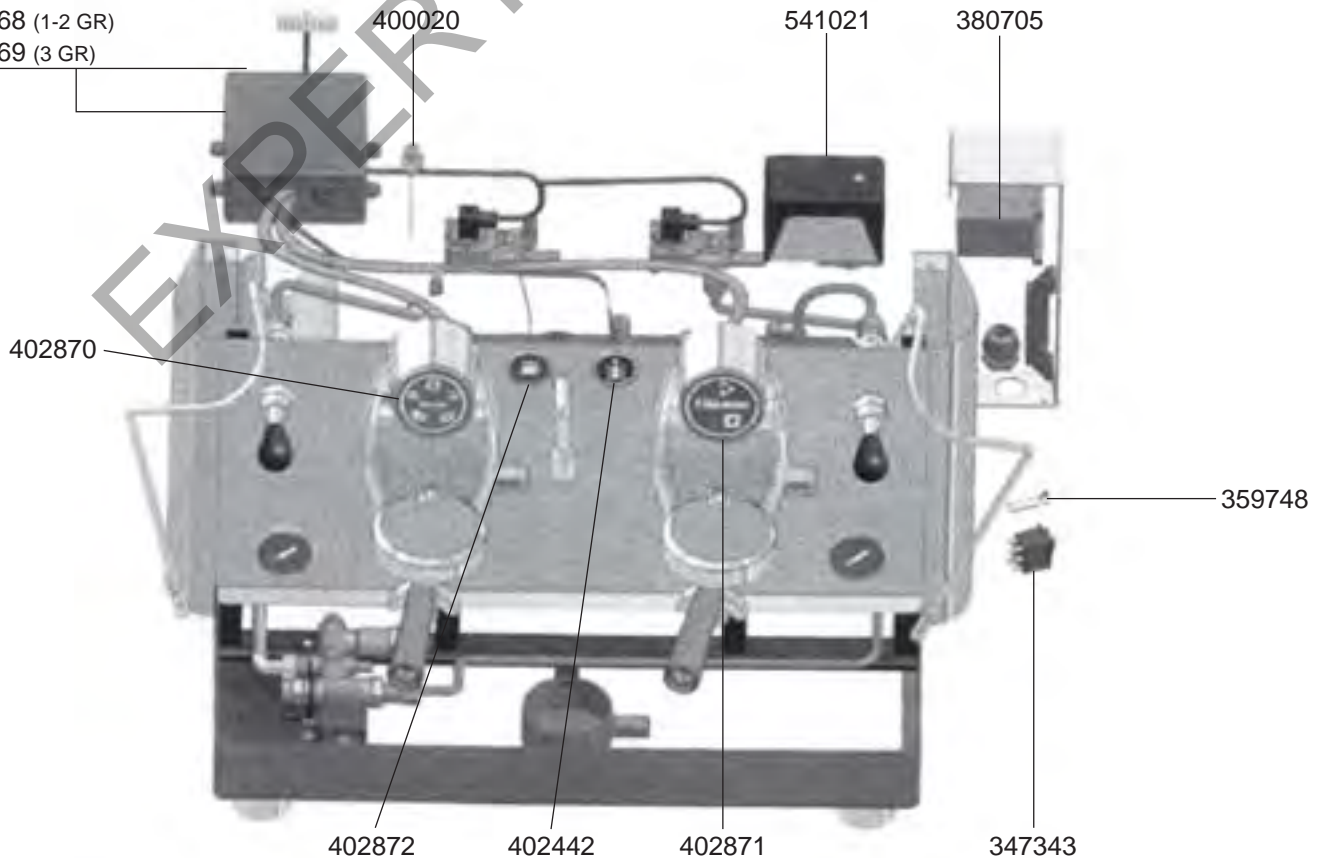

ELECTRICAL COMPONENTS CUBO

ELECTRICAL COMPONENTS MINIMAX

ELECTRICAL COMPONENTS R-EVOLUTION/CHIMAERA

R-EVOLUTION

CHIMAERA

ELECTRICAL COMPONENTS LOLLO

402868 (1-2 GR)
402869 (3 GR)

ELECTRICAL COMPONENTS DOMOBAR