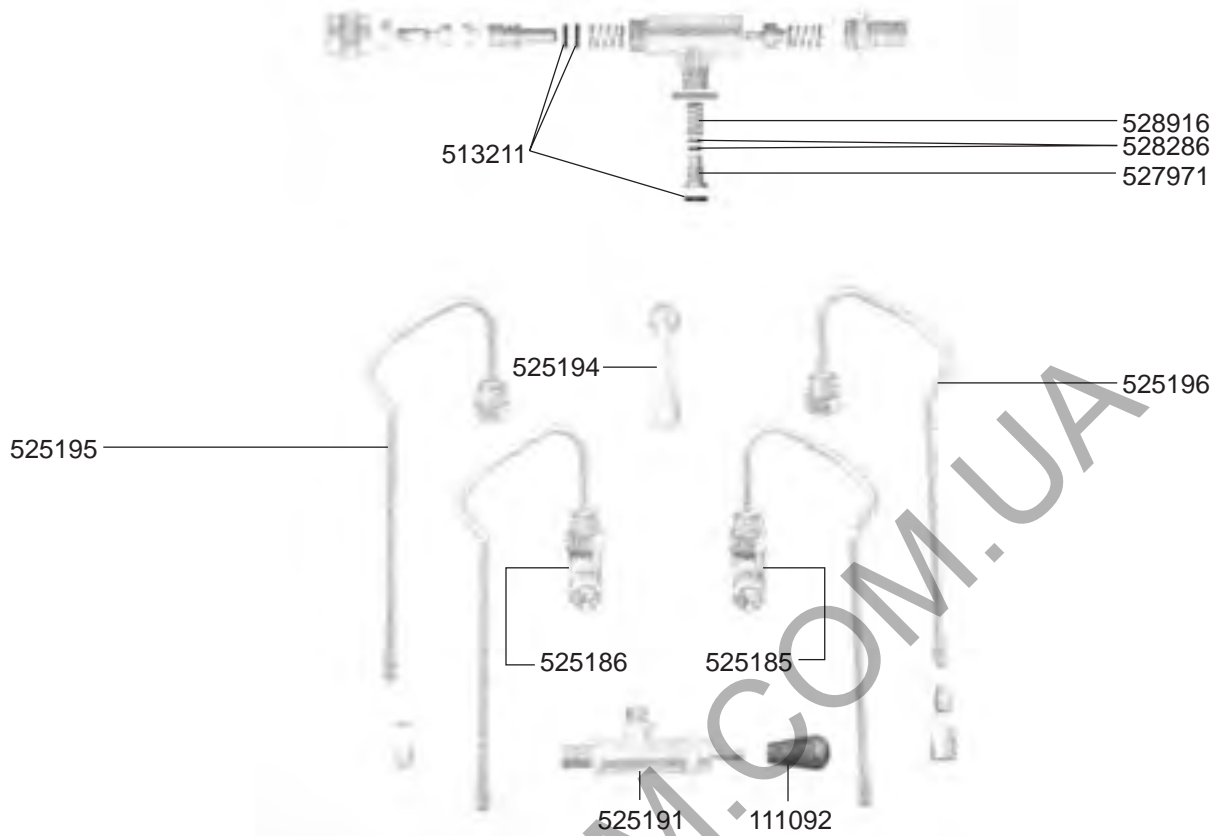

STEAM/WATER TAPS LOLLO