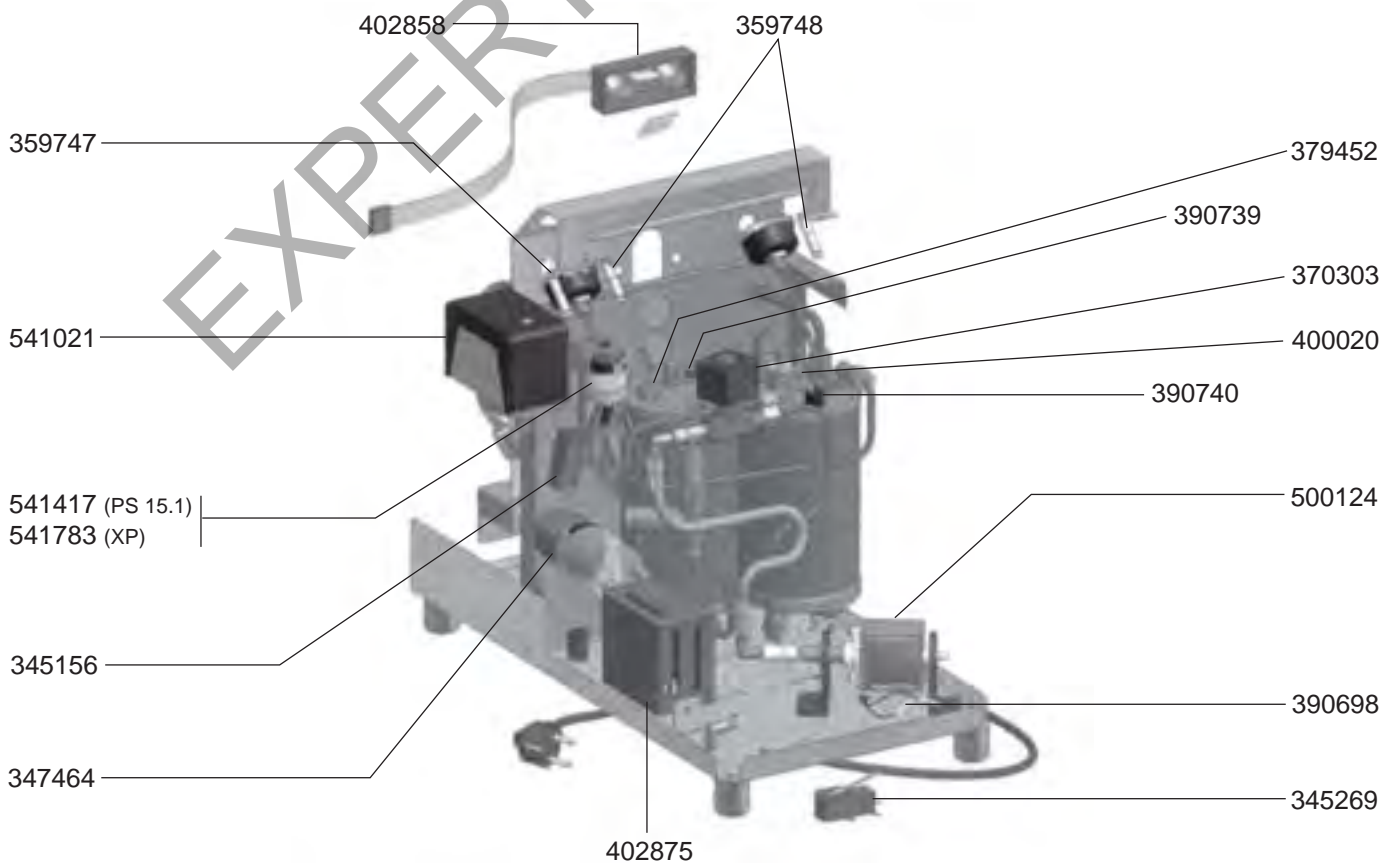

ELECTRICAL COMPONENTS DOMOBAR SUPER 2B MANUAL