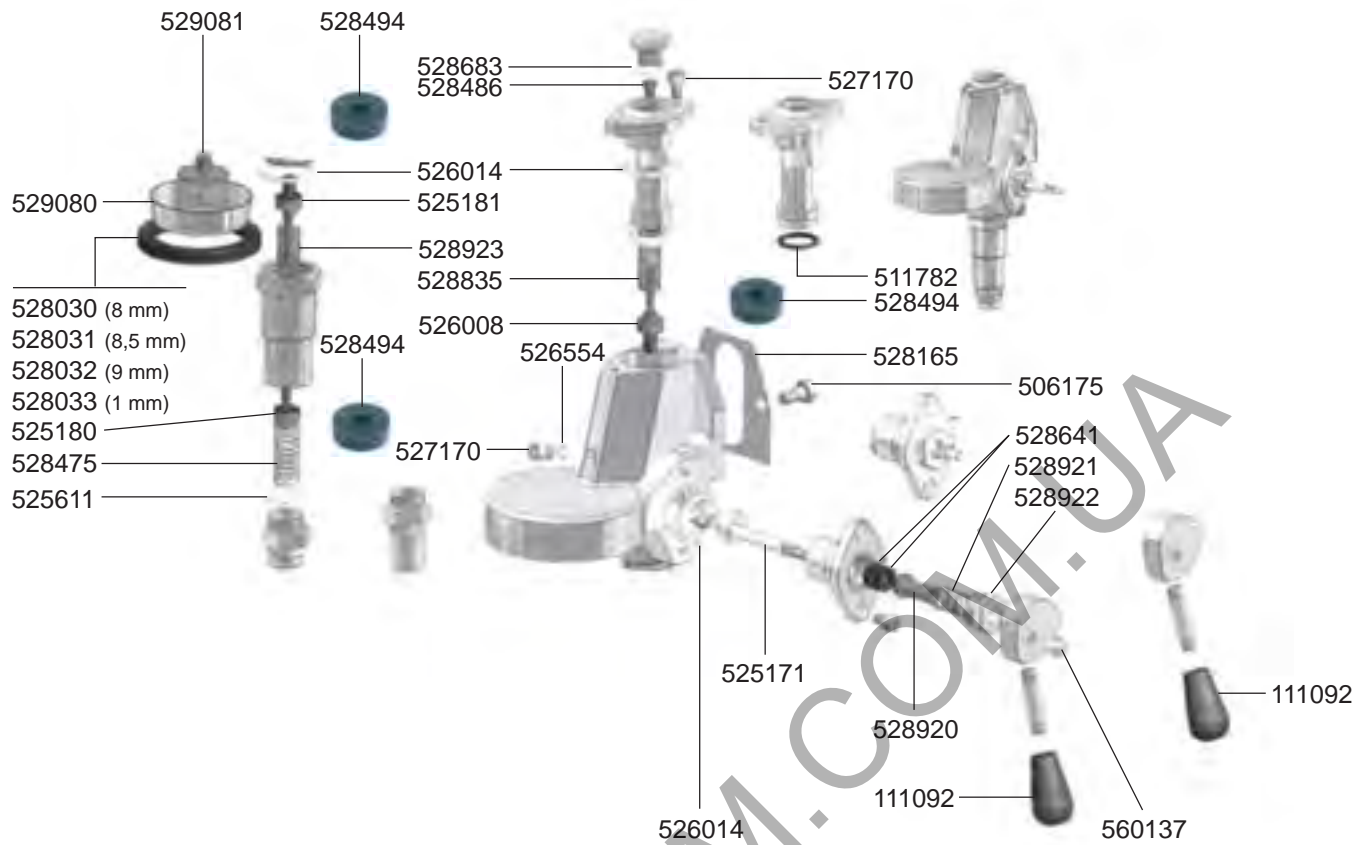

SOLENOID GROUP

SOLENOID GROUP

MANUAL GROUP

FILTER HOLDERS

STEAM/WATER TAPS REPLIC/CHIMAERA/CUBO

STEAM/WATER TAPS R-EVOLUTION/MINIMAX

STEAM/WATER TAPS LOLLO

STEAM/WATER TAPS CUBO/REPLICA

STEAM/WATER TAPS DOMOBAR

STEAM/WATER TAPS OLD MODELS

VALVES REPLICA/MINIAX/CUBO

VALVES R-EVOLUTION/LOLLO

LEVEL INDICATOR/MANOMETERS/DRIP TRAYS

BOILER VARIOUS

ELECTRICAL COMPONENTS REPLICA

ELECTRICAL COMPONENTS REPLICA

ELECTRICAL COMPONENTS CUBO

ELECTRICAL COMPONENTS MINIMAX

ELECTRICAL COMPONENTS R-EVOLUTION/CHIMAERA

R-EVOLUTION

CHIMAERA

ELECTRICAL COMPONENTS LOLLO

402868 (1-2 GR)
402869 (3 GR)

ELECTRICAL COMPONENTS DOMOBAR