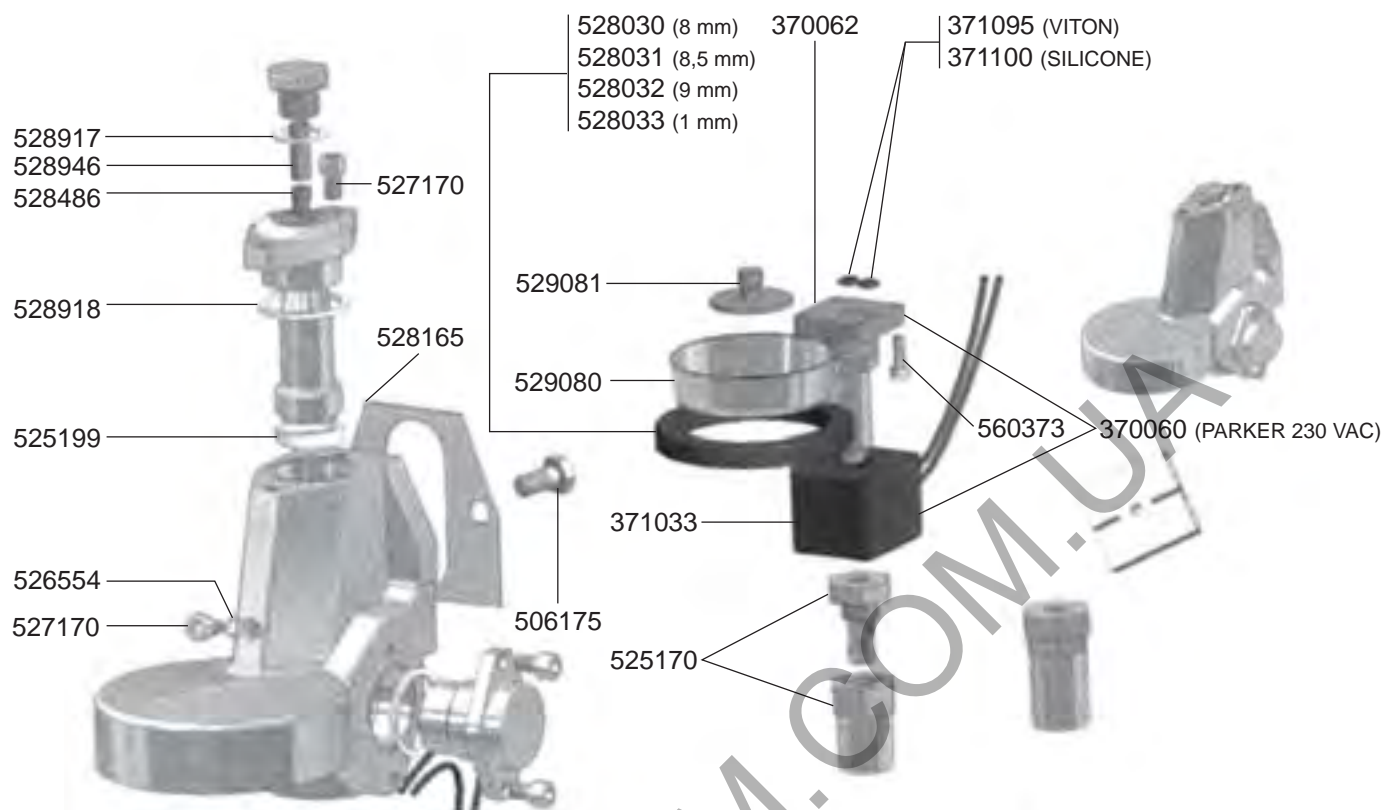

SOLENOID GROUP

SOLENOID GROUP

MANUAL GROUP

FILTER HOLDERS

STEAM/WATER TAPS REPLIC/CHIMAERA/CUBO

STEAM/WATER TAPS R-EVOLUTION/MINIMAX

STEAM/WATER TAPS LOLLO

STEAM/WATER TAPS CUBO/REPLICA

STEAM/WATER TAPS DOMOBAR

STEAM/WATER TAPS OLD MODELS

VALVES REPLICA/MINIAX/CUBO

VALVES R-EVOLUTION/LOLLO

LEVEL INDICATOR/MANOMETERS/DRIP TRAYS

BOILER VARIOUS

ELECTRICAL COMPONENTS REPLICA

ELECTRICAL COMPONENTS REPLICA