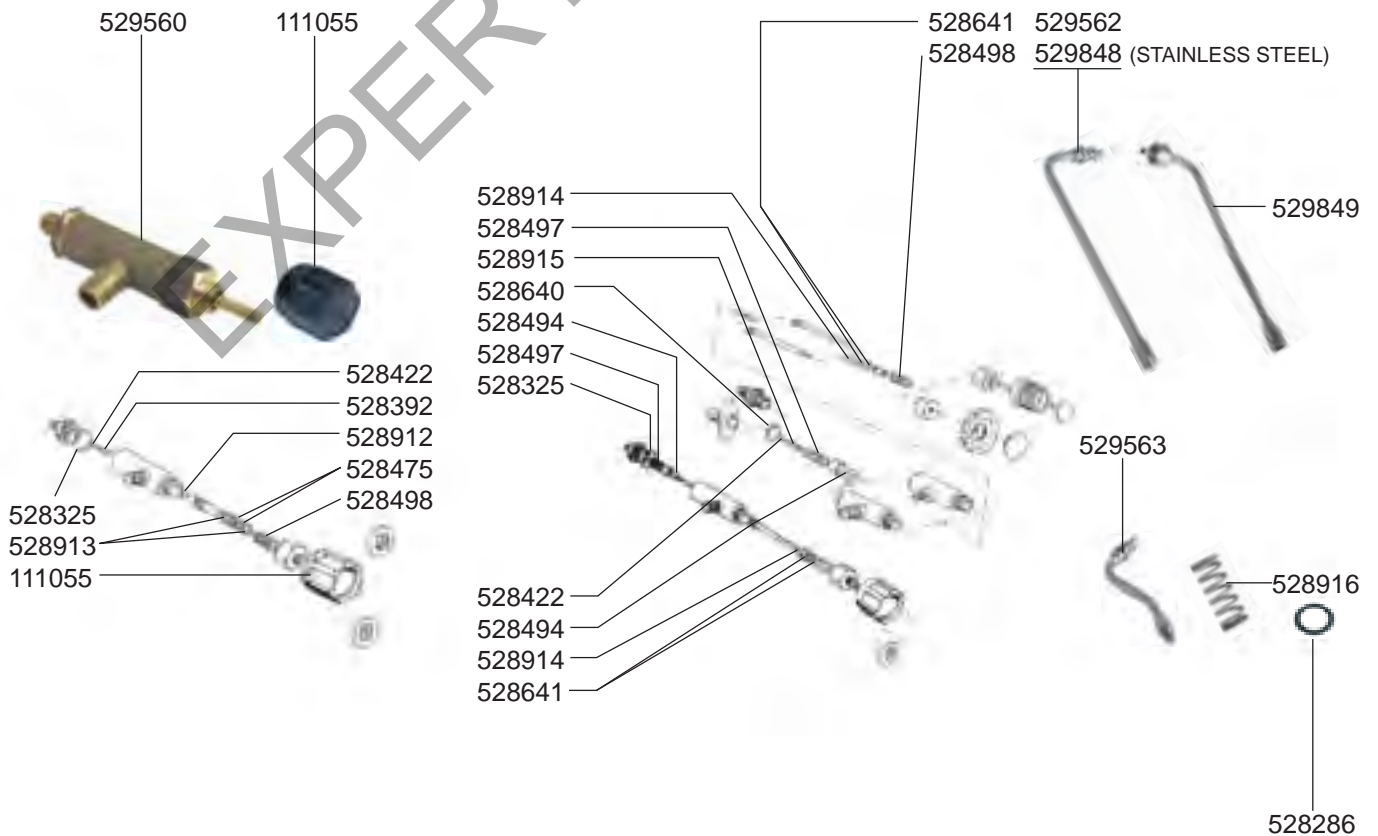

SOLENOID GROUP

SOLENOID GROUP

MANUAL GROUP

FILTER HOLDERS

STEAM/WATER TAPS REPLIC/CHIMAERA/CUBO

STEAM/WATER TAPS R-EVOLUTION/MINIMAX

STEAM/WATER TAPS LOLLO

STEAM/WATER TAPS CUBO/REPLICA

STEAM/WATER TAPS DOMOBAR

STEAM/WATER TAPS OLD MODELS

VALVES REPLICA/MINIAX/CUBO

VALVES R-EVOLUTION/LOLLO

LEVEL INDICATOR/MANOMETERS/DRIP TRAYS

BOILER VARIOUS

ELECTRICAL COMPONENTS REPLICA

ELECTRICAL COMPONENTS REPLICA

ELECTRICAL COMPONENTS CUBO

ELECTRICAL COMPONENTS MINIMAX

ELECTRICAL COMPONENTS R-EVOLUTION/CHIMAERA

R-EVOLUTION

CHIMAERA

ELECTRICAL COMPONENTS LOLLO

402868 (1-2 GR)
402869 (3 GR)

ELECTRICAL COMPONENTS DOMOBAR