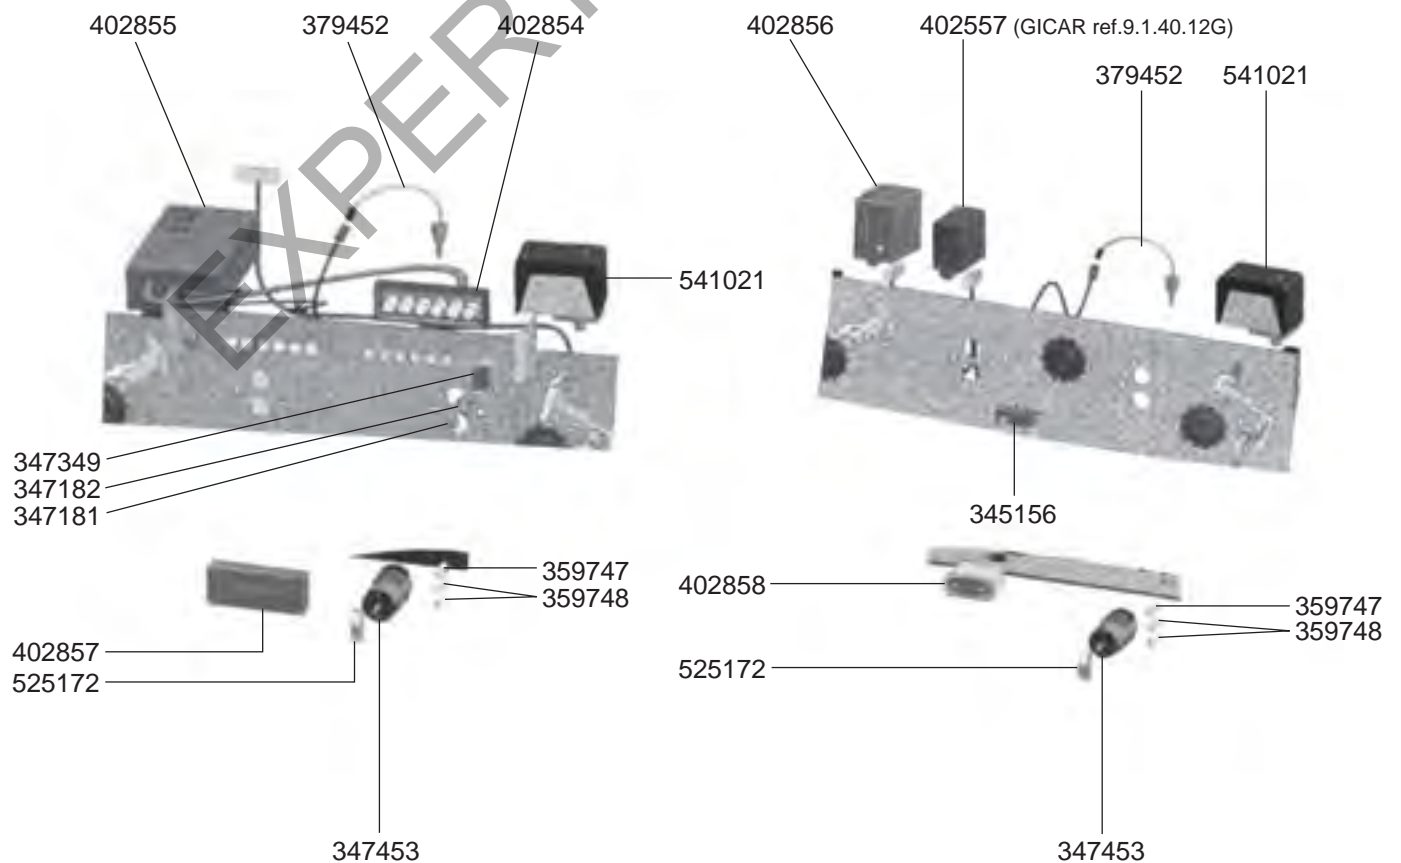

STEAM/WATER TAPS DOMOBAR

STEAM/WATER TAPS OLD MODELS

VALVES REPLICA/MINIAX/CUBO

VALVES R-EVOLUTION/LOLLO

LEVEL INDICATOR/MANOMETERS/DRIP TRAYS

BOILER VARIOUS

ELECTRICAL COMPONENTS REPLICA

ELECTRICAL COMPONENTS REPLICA

ELECTRICAL COMPONENTS CUBO

ELECTRICAL COMPONENTS MINIMAX

ELECTRICAL COMPONENTS R-EVOLUTION/CHIMAERA

R-EVOLUTION

CHIMAERA

ELECTRICAL COMPONENTS LOLLO

402868 (1-2 GR)
402869 (3 GR)

ELECTRICAL COMPONENTS DOMOBAR