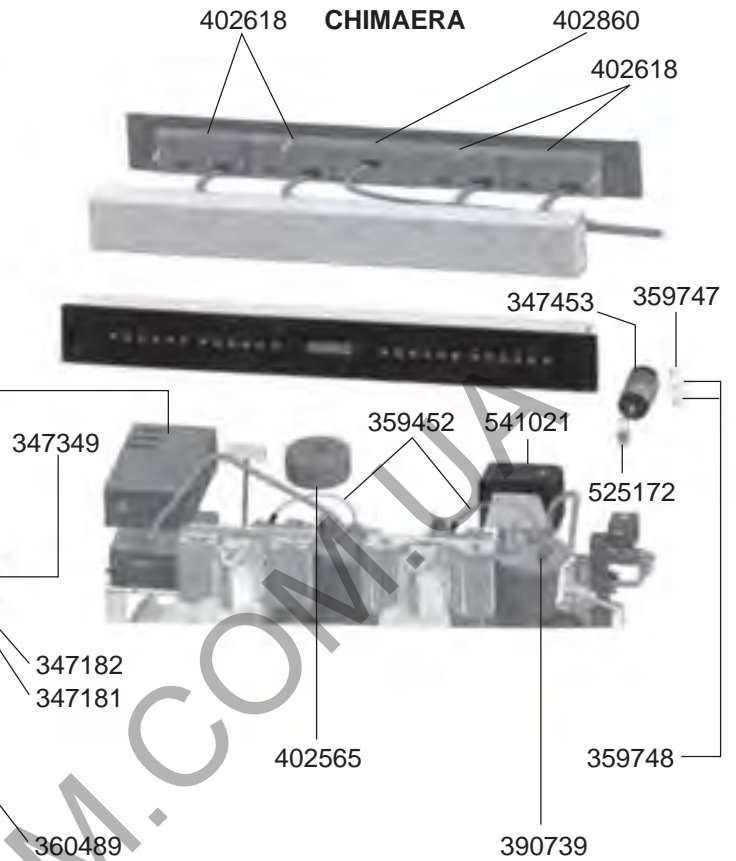

STEAM/WATER TAPS DOMOBAR

STEAM/WATER TAPS OLD MODELS

VALVES REPLICA/MINIAX/CUBO

VALVES R-EVOLUTION/LOLLO

LEVEL INDICATOR/MANOMETERS/DRIP TRAYS

BOILER VARIOUS

ELECTRICAL COMPONENTS REPLICA

ELECTRICAL COMPONENTS REPLICA

ELECTRICAL COMPONENTS CUBO

ELECTRICAL COMPONENTS MINIMAX

ELECTRICAL COMPONENTS R-EVOLUTION/CHIMAERA

R-EVOLUTION

CHIMAERA

ELECTRICAL COMPONENTS LOLLO

402868 (1-2 GR)
402869 (3 GR)

ELECTRICAL COMPONENTS DOMOBAR

ELECTRICAL COMPONENTS DOMOBAR JUNIOR

DOMOBAR SUPER 2B ELECTRONIC

ELECTRICAL COMPONENTS DOMOBAR SUPER 2B MANUAL

ELECTRICAL COMPONENTS DOMOBAR SUPER

ELECTRICAL COMPONENTS VARIOUS