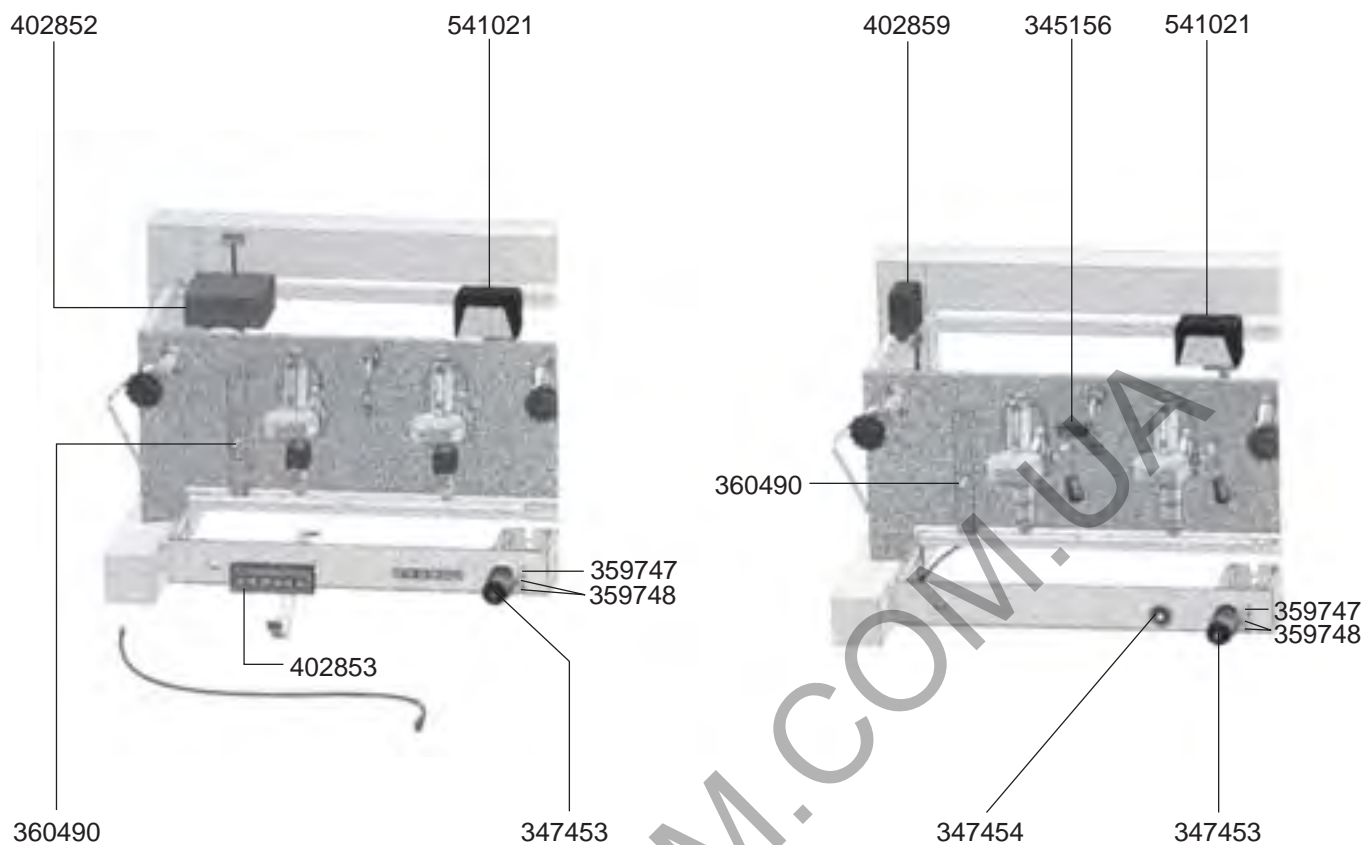

STEAM/WATER TAPS DOMOBAR

STEAM/WATER TAPS OLD MODELS

VALVES REPLICA/MINIAX/CUBO

VALVES R-EVOLUTION/LOLLO

LEVEL INDICATOR/MANOMETERS/DRIP TRAYS

BOILER VARIOUS

ELECTRICAL COMPONENTS REPLICA

ELECTRICAL COMPONENTS REPLICA

ELECTRICAL COMPONENTS CUBO

ELECTRICAL COMPONENTS MINIMAX

ELECTRICAL COMPONENTS R-EVOLUTION/CHIMAERA

R-EVOLUTION

CHIMAERA

ELECTRICAL COMPONENTS LOLLO

402868 (1-2 GR)
402869 (3 GR)

ELECTRICAL COMPONENTS DOMOBAR