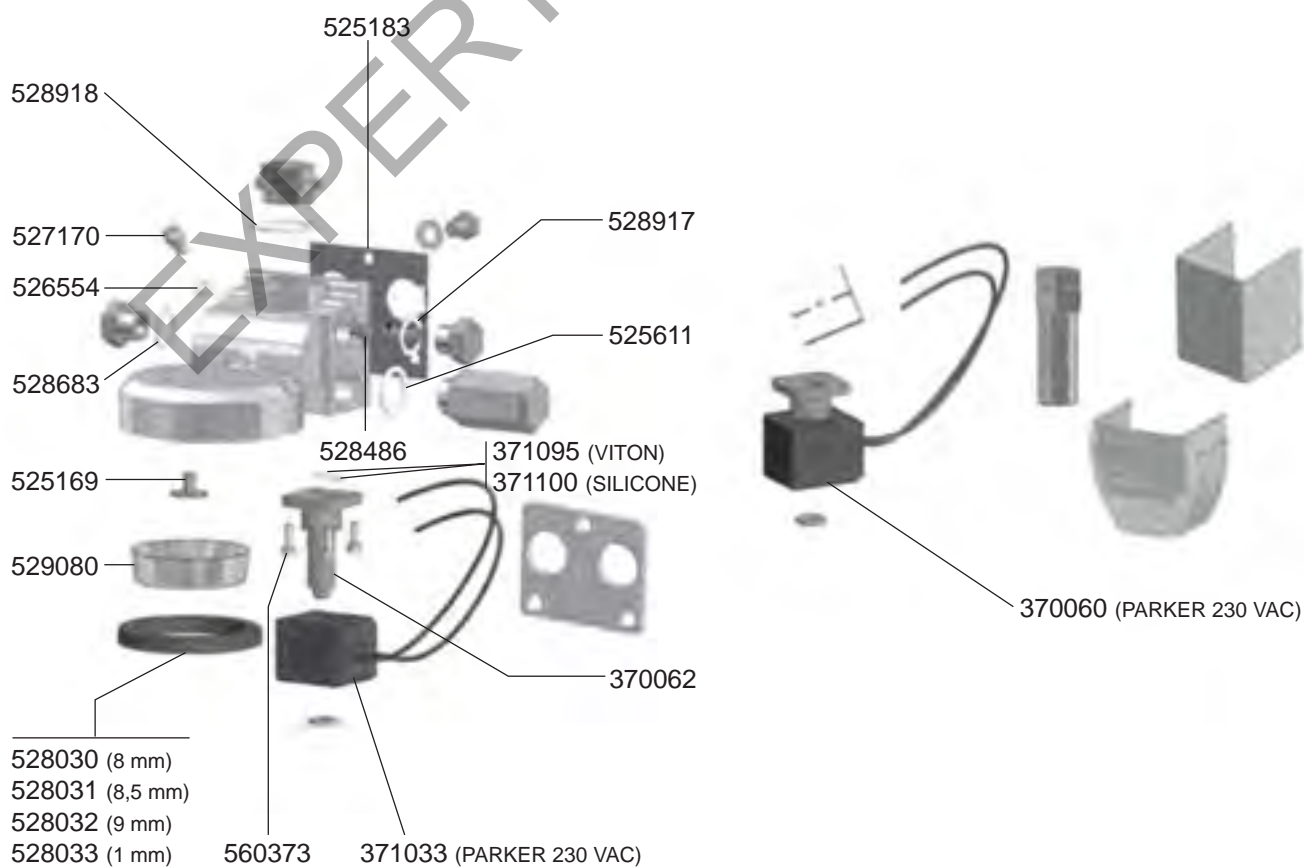

SOLENOID GROUP

SOLENOID GROUP

MANUAL GROUP

FILTER HOLDERS

STEAM/WATER TAPS REPLIC/CHIMAERA/CUBO

STEAM/WATER TAPS R-EVOLUTION/MINIMAX

STEAM/WATER TAPS LOLLO

STEAM/WATER TAPS CUBO/REPLICA

STEAM/WATER TAPS DOMOBAR

STEAM/WATER TAPS OLD MODELS

VALVES REPLICA/MINIAX/CUBO

VALVES R-EVOLUTION/LOLLO

LEVEL INDICATOR/MANOMETERS/DRIP TRAYS

BOILER VARIOUS

ELECTRICAL COMPONENTS REPLICA

ELECTRICAL COMPONENTS REPLICA