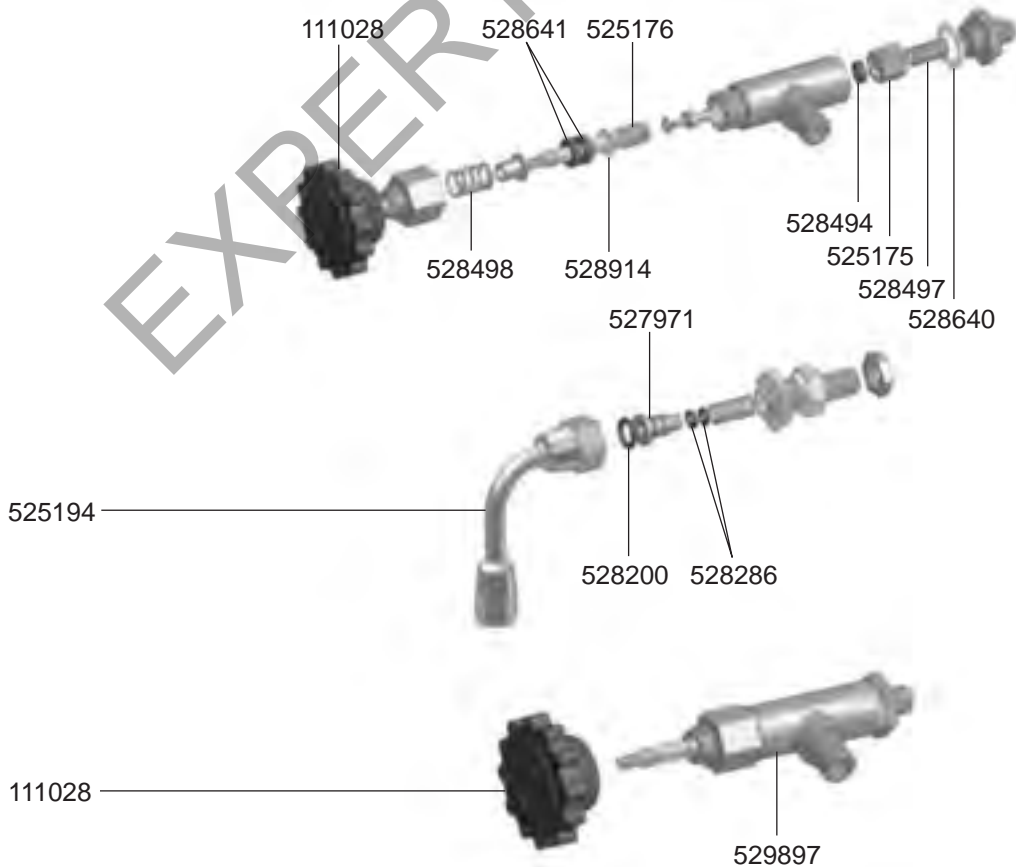

SOLENOID GROUP

SOLENOID GROUP

MANUAL GROUP

FILTER HOLDERS

STEAM/WATER TAPS REPLIC/CHIMAERA/CUBO

STEAM/WATER TAPS R-EVOLUTION/MINIMAX

STEAM/WATER TAPS LOLLO

STEAM/WATER TAPS CUBO/REPLICA

STEAM/WATER TAPS DOMOBAR

STEAM/WATER TAPS OLD MODELS

VALVES REPLICA/MINIAX/CUBO

VALVES R-EVOLUTION/LOLLO

LEVEL INDICATOR/MANOMETERS/DRIP TRAYS

BOILER VARIOUS

ELECTRICAL COMPONENTS REPLICA

ELECTRICAL COMPONENTS REPLICA

ELECTRICAL COMPONENTS CUBO

ELECTRICAL COMPONENTS MINIMAX

ELECTRICAL COMPONENTS R-EVOLUTION/CHIMAERA

R-EVOLUTION

CHIMAERA

ELECTRICAL COMPONENTS LOLLO

402868 (1-2 GR)
402869 (3 GR)

ELECTRICAL COMPONENTS DOMOBAR