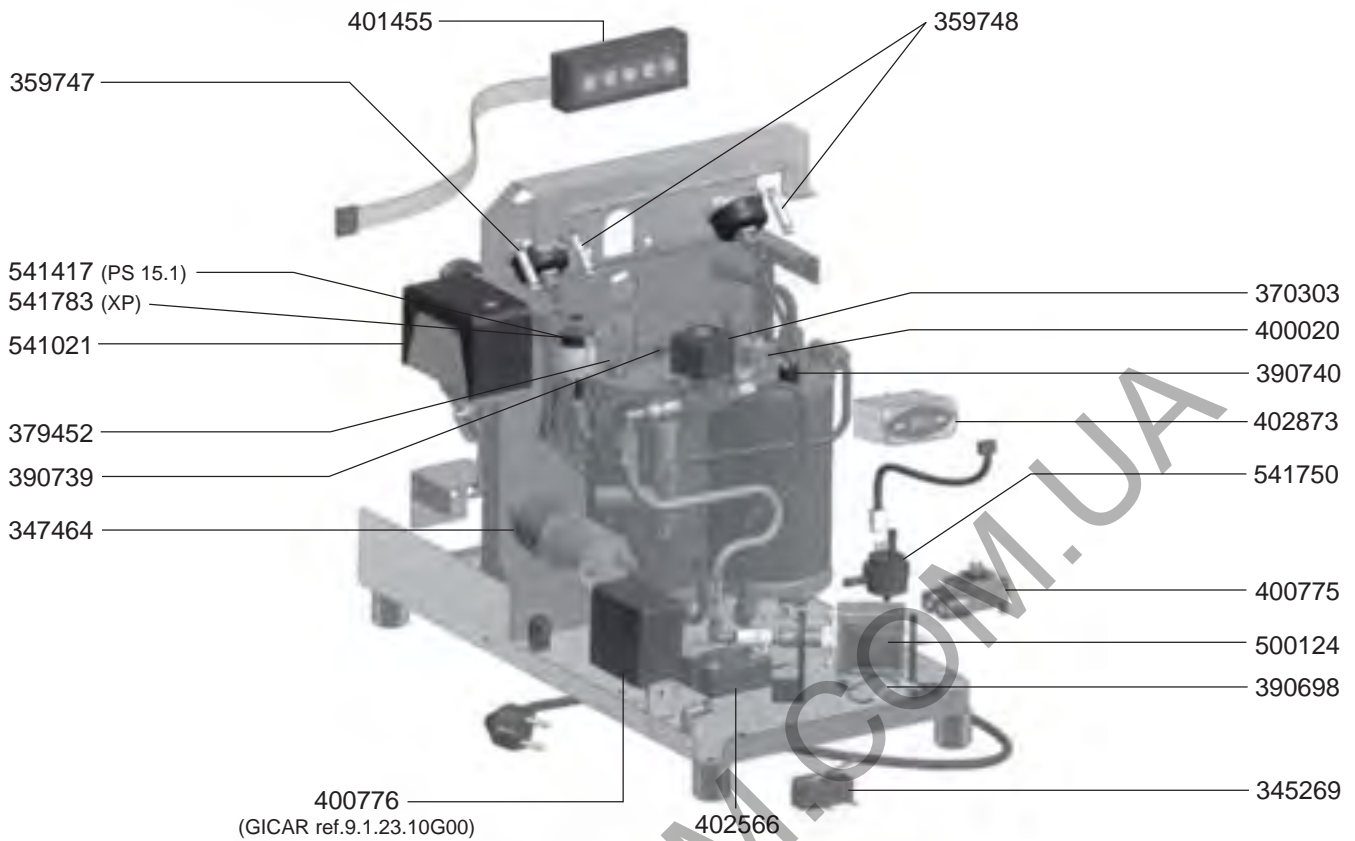

DOMOBAR SUPER 2B ELECTRONIC