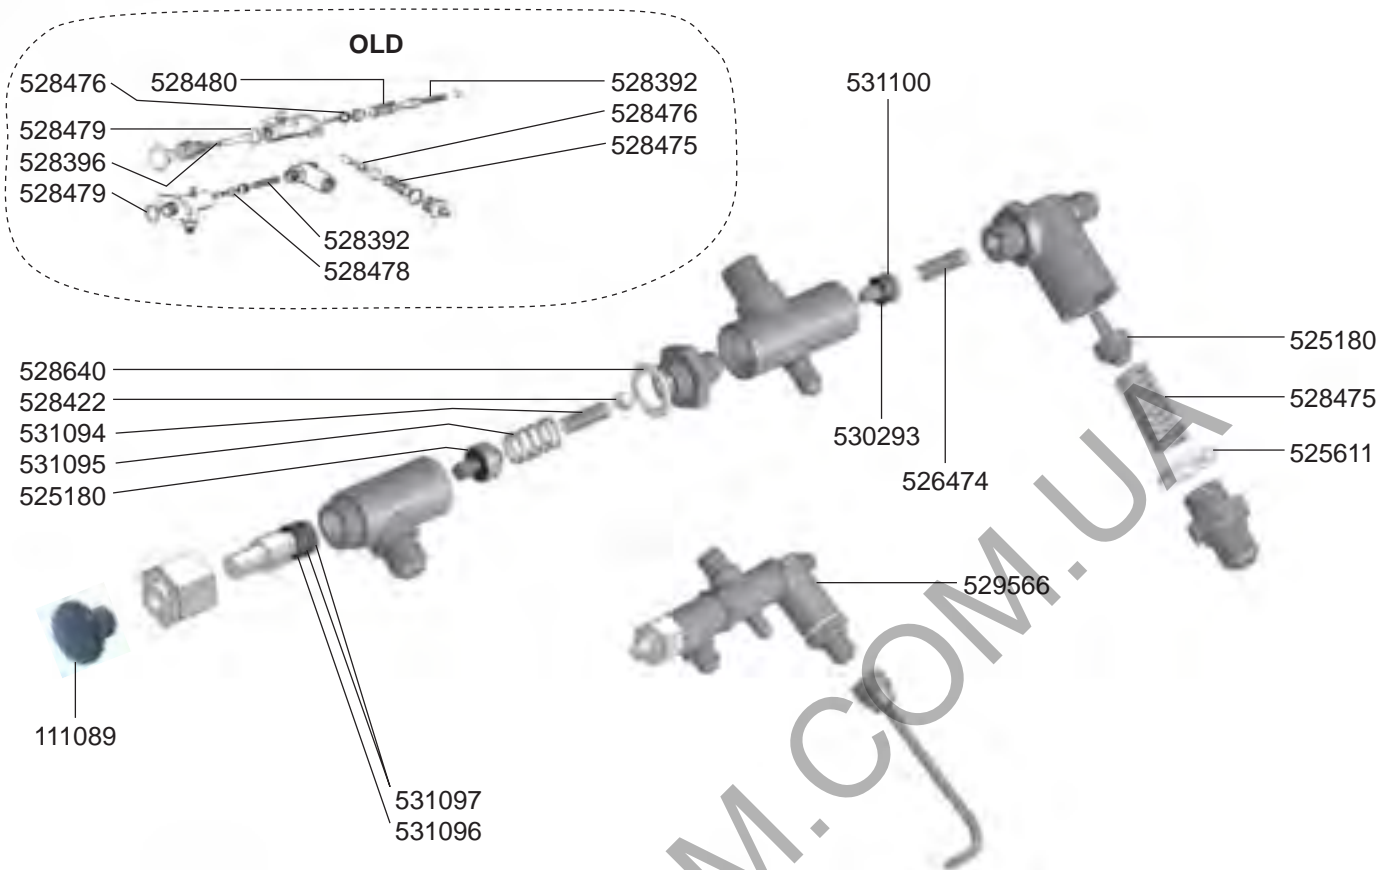

SOLENOID GROUP

SOLENOID GROUP

MANUAL GROUP

FILTER HOLDERS

STEAM/WATER TAPS REPLIC/CHIMAERA/CUBO

STEAM/WATER TAPS R-EVOLUTION/MINIMAX

STEAM/WATER TAPS LOLLO

STEAM/WATER TAPS CUBO/REPLICA

STEAM/WATER TAPS DOMOBAR

STEAM/WATER TAPS OLD MODELS

VALVES REPLICA/MINIAX/CUBO

VALVES R-EVOLUTION/LOLLO

LEVEL INDICATOR/MANOMETERS/DRIP TRAYS

BOILER VARIOUS

ELECTRICAL COMPONENTS REPLICA

ELECTRICAL COMPONENTS REPLICA

ELECTRICAL COMPONENTS CUBO

ELECTRICAL COMPONENTS MINIMAX

ELECTRICAL COMPONENTS R-EVOLUTION/CHIMAERA

R-EVOLUTION

CHIMAERA

ELECTRICAL COMPONENTS LOLLO

402868 (1-2 GR)
402869 (3 GR)

ELECTRICAL COMPONENTS DOMOBAR