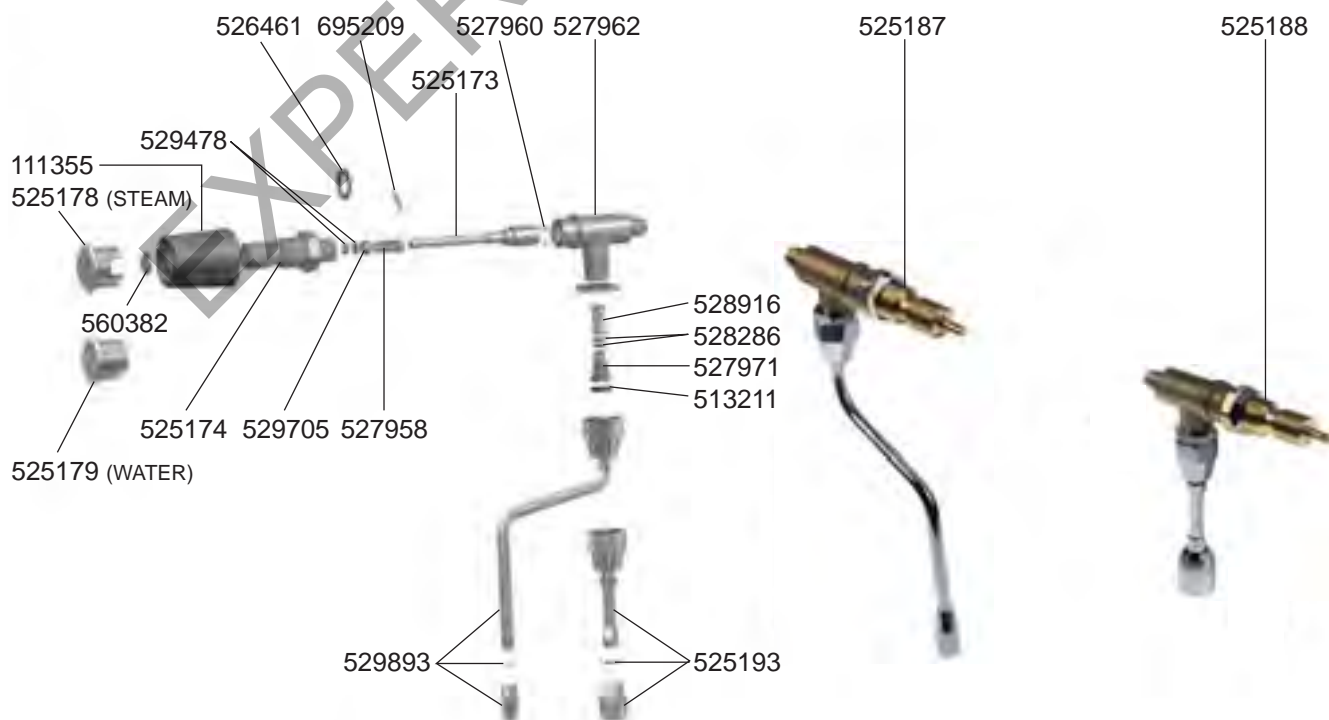

SOLENOID GROUP

SOLENOID GROUP

MANUAL GROUP

FILTER HOLDERS

STEAM/WATER TAPS REPLIC/CHIMAERA/CUBO

STEAM/WATER TAPS R-EVOLUTION/MINIMAX

STEAM/WATER TAPS LOLLO

STEAM/WATER TAPS CUBO/REPLICA

STEAM/WATER TAPS DOMOBAR

STEAM/WATER TAPS OLD MODELS

VALVES REPLICA/MINIAX/CUBO

VALVES R-EVOLUTION/LOLLO

LEVEL INDICATOR/MANOMETERS/DRIP TRAYS

BOILER VARIOUS

ELECTRICAL COMPONENTS REPLICA

ELECTRICAL COMPONENTS REPLICA