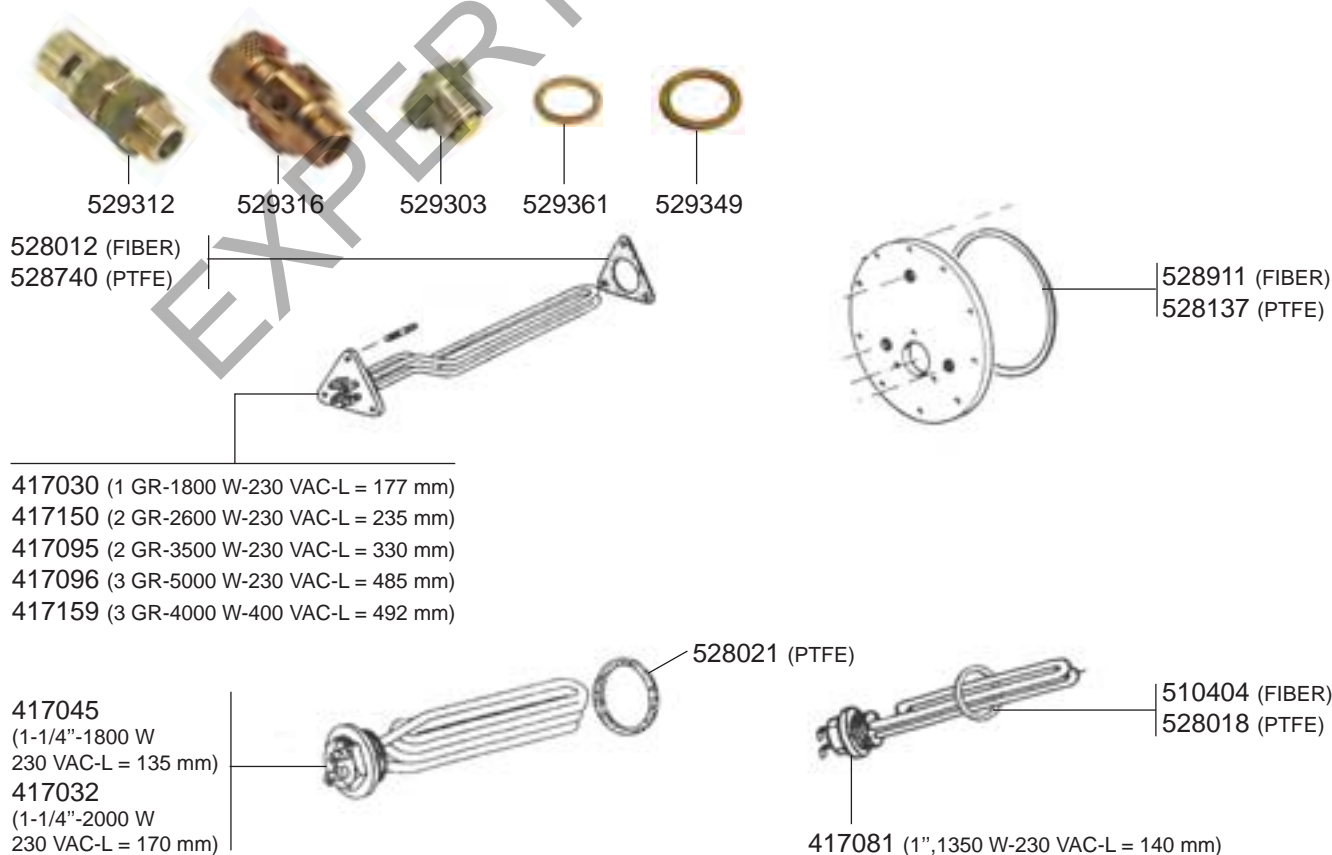

STEAM/WATER TAPS DOMOBAR

STEAM/WATER TAPS OLD MODELS

VALVES REPLICA/MINIAX/CUBO

VALVES R-EVOLUTION/LOLLO

LEVEL INDICATOR/MANOMETERS/DRIP TRAYS

BOILER VARIOUS

ELECTRICAL COMPONENTS REPLICA

ELECTRICAL COMPONENTS REPLICA

ELECTRICAL COMPONENTS CUBO

ELECTRICAL COMPONENTS MINIMAX

ELECTRICAL COMPONENTS R-EVOLUTION/CHIMAERA

R-EVOLUTION

CHIMAERA

ELECTRICAL COMPONENTS LOLLO

402868 (1-2 GR)
402869 (3 GR)

ELECTRICAL COMPONENTS DOMOBAR