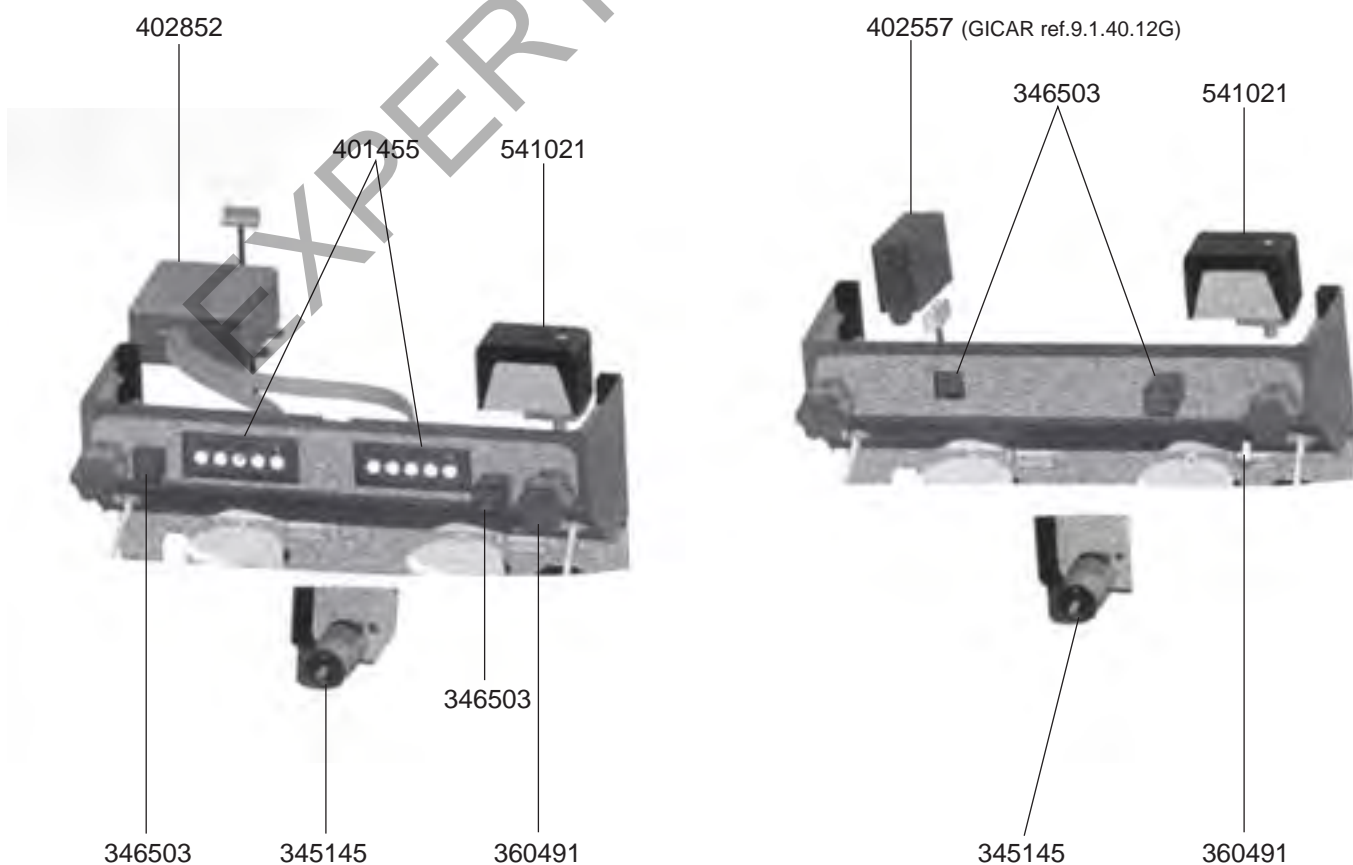

ELECTRICAL COMPONENTS MINIMAX