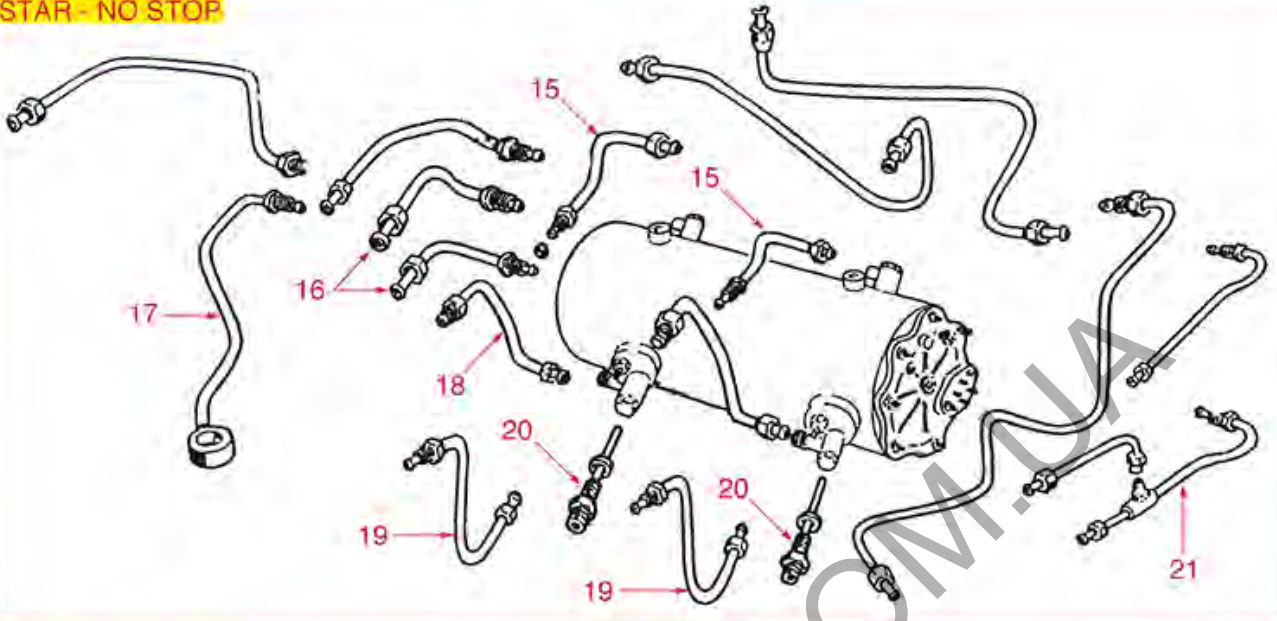

BOILER E61-P4-P6-E64-E66-STAR-NO STOP

STAR- NO STOP