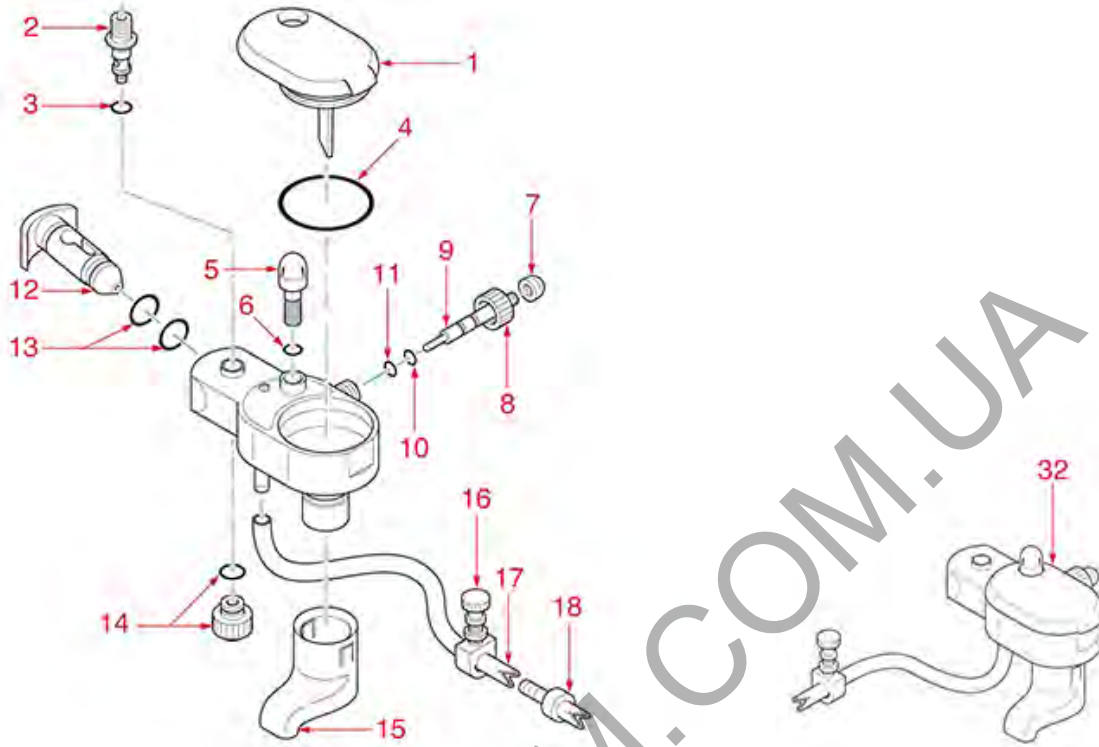

CAPPUCCINATORE

E92