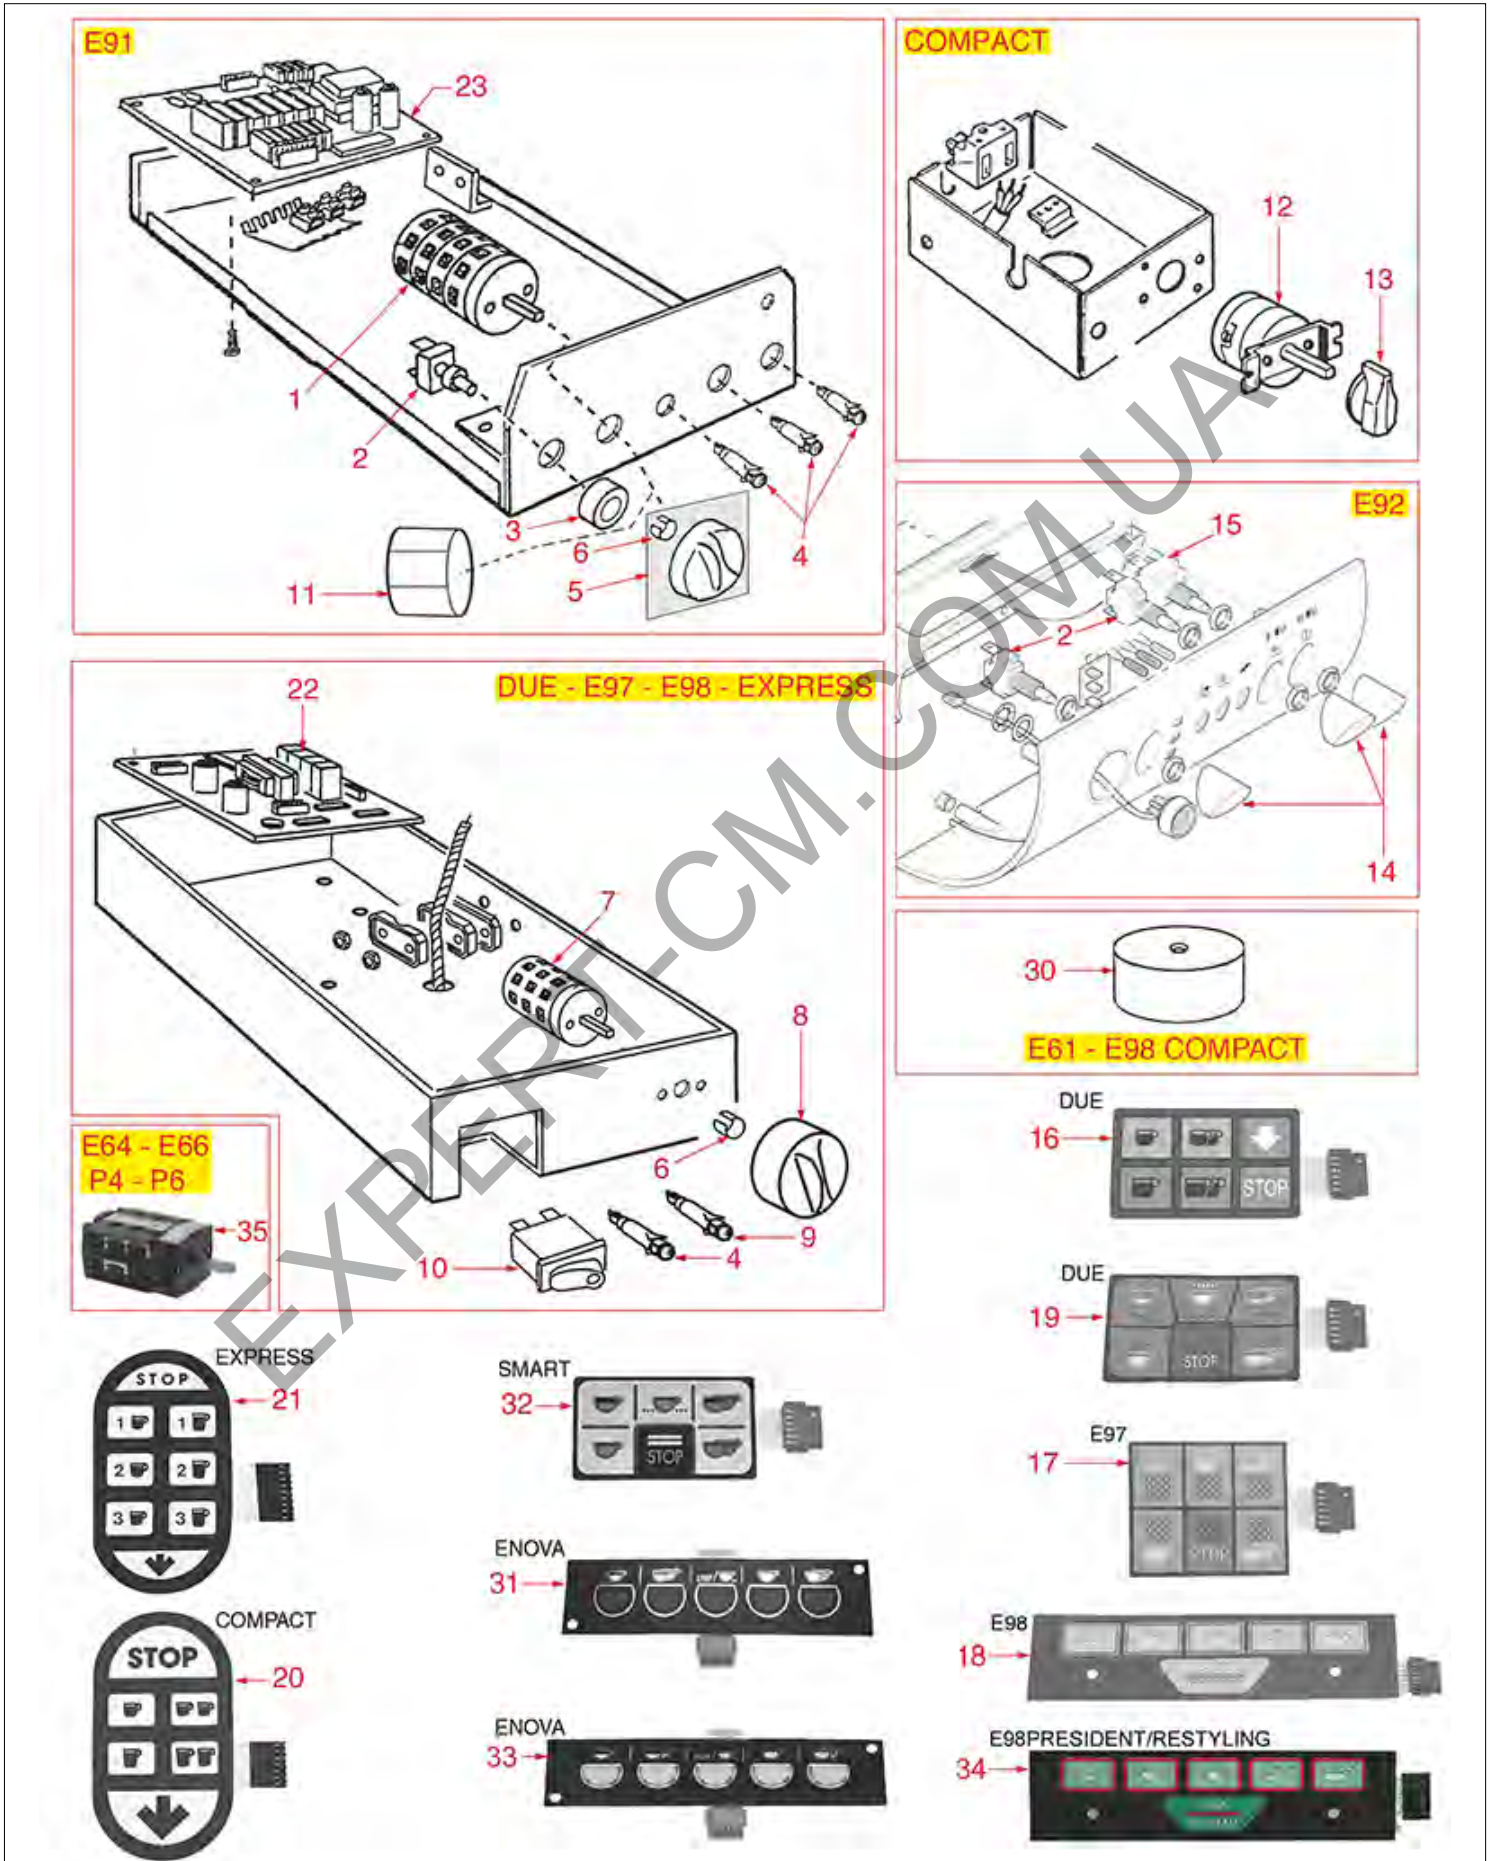

ELECTRICAL PARTS

Positions without LF code no.: upon request

FAEMA

Position	LF code no.	Description
1	1057004	SELECTOR SWITCH 0-2 POSITIONS 20A 600V
2	1319052	BIPOLAR SWITCH 16A 250V
3	1241317	SWITCH BUTTON F.CUP WARMER
4	1221111	RED INDICATOR LAMP 220V
4	1221112	GREEN INDICATOR LAMP 250V
5	1241318	SELECTOR SWITCH KNOB
6	3241084	ELASTIC RING FOR KNOB
7	1057004	SELECTOR SWITCH 0-2 POSITIONS 20A 600V
8	1241033	SELECTOR SWITCH KNOB $\varnothing$ 40 mm
9	3221101	GREEN INDICATOR LAMP 230V
12	3059014	SELECTOR SWITCH 0-1 POSITIONS 20A 500V
13	1241542	KNOB SELECTOR SWITCH BLACK $\varnothing$ 33 mm
14	1319097	SWITCH BUTTON
15	1319098	BIPOLAR SWITCH 16A 250V
16	1319503	PUSH-BUTTON PANEL MEMBRANE 6 BUTTONS
17	1319020	PUSH-BUTTON PANEL MEMBRANE 6 BUTTONS
18	1319022	PUSH-BUTTON PANEL MEMBRANE 6 BUTTONS
19	1319051	PUSH-BUTTON PANEL MEMBRANE 6 BUTTONS
20	1319501	PUSH-BUTTON PANEL MEMBRANE 6 BUTTONS
21	1319502	PUSH-BUTTON PANEL MEMBRANE 8 BUTTONS
22	1390001	LEVEL ELECTRONIC BOARD
30	1739002	TOROIDAL TRANSFORMER 240V 50/60Hz
31	5038008	PUSH-BUTTON PANEL MEMBRANE 5 BUTTONS
32	5030573	PUSH-BUTTON PANEL MEMBRANE 6 BUTTONS
33	5058250	PUSH-BUTTON PANEL 5 BUTTONS
34	1319384	DIAPHRAGM FOR 6-BUTTON PANEL
35	1319021	SELECTOR SWITCH 0-2 POSITIONS 16A 690V

EXPERT-CM.COM.UA