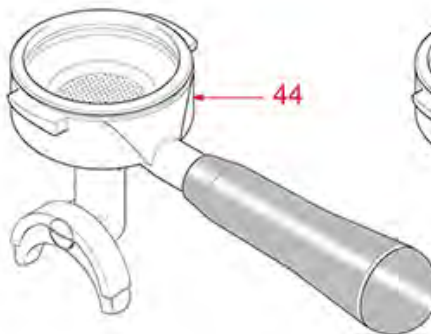

GROUP E91-E92-E97-E98-DUE-SMART

DUE A/S - SMART
E91 - E97 - E98

E91 - E92

100 = (*) KIT