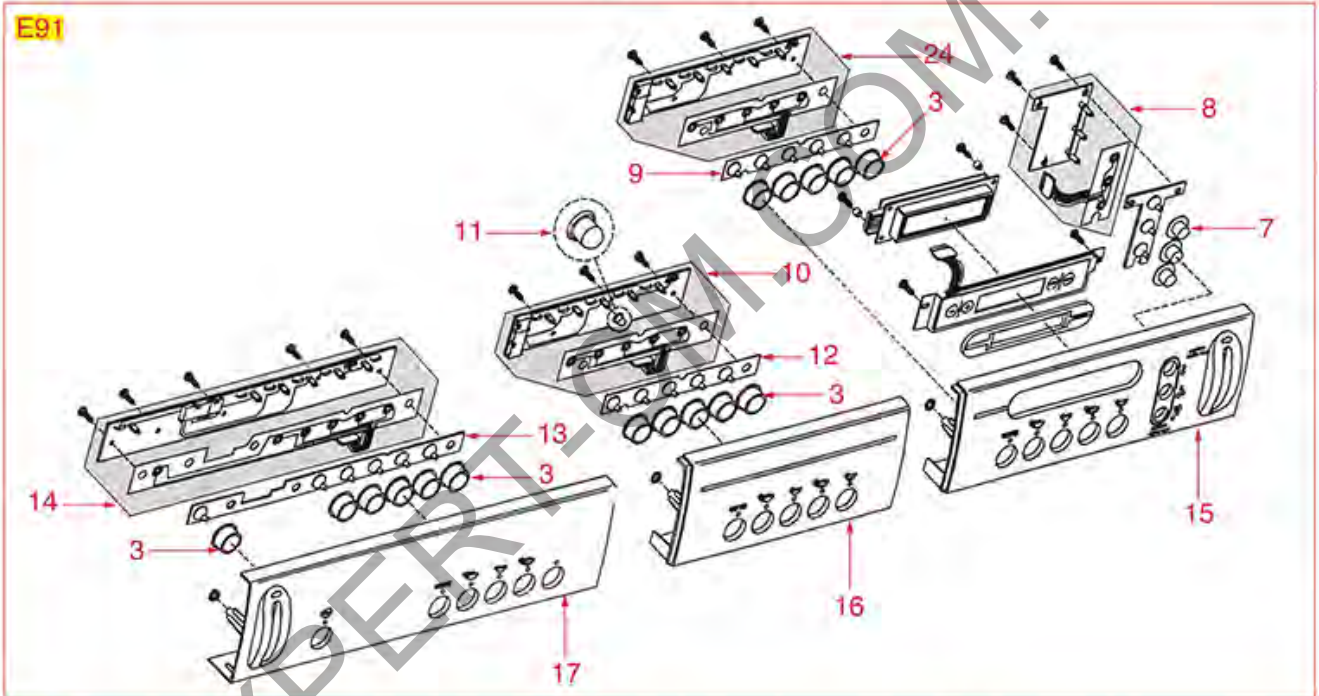

PUSH-BUTTONS E91-E98-DUE

FAEMA

Position	LF code no.	Description
2	1319044	PUSH-BUTTON PANEL MEMBRANE 1 BUTTON
3	1319028	BUTTON F.PUSH-BUTTON PANEL
10	1319025	PUSH-BUTTON PANEL BOARD 5 BUTTONS
14	1319038	PUSH-BUTTON PANEL BOARD 6 BUTTONS
18	1319053	BIPOLAR SWITCH 16A 250V
21	1319096	BUTTON F.PUSH-BUTTON PANEL
22	1319054	SWITCH BUTTON

EXPERT-CM.COM.UA