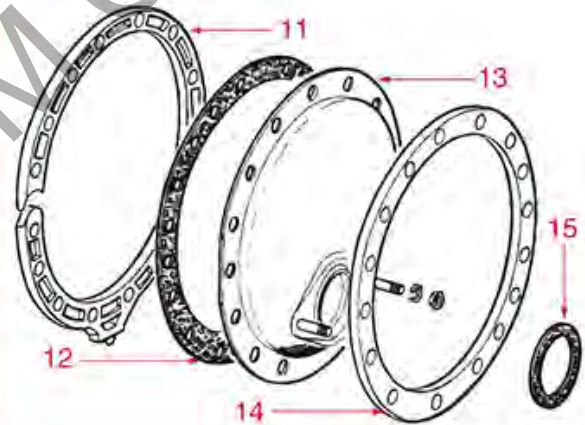

EXPERT-CM.COM.UA

BOILER E61-P4-P6-E64-E66-STAR-NO STOP

STAR- NO STOP

P4 - P6 - E64 - E66

E61 (16)

E61 (12)

FAEMA

Position	LF code no.	Description
1	1186551	BOILER GASKET ø 150x137x3 mm
3	1048003	ALUMINIUM FLANGE-COVER 10 HOLES
4	1184009	STAINLESS STEEL M8x25 mm STUD
5	1048101	FLANGE-COVER 12 HOLES
7	1186396	BOILER GASKET ø 246x207x3 mm
7	1186553	BOILER GASKET ø 243x204x3 mm
9	1048102	ALUMINIUM FLANGE-COVER 12 HOLES
10	1186606	FLAT CARBO GASKET ø 57x43x3 mm
12	1186552	BOILER GASKET ø 243x205x3 mm
14	1048103	ALUMINIUM FLANGE-COVER 16 HOLES
15	1449355	GROUP BOILER PIPE
18	1449357	GROUP BOILER PIPE
19	1449358	GROUP BOILER PIPE
20	1449354	INJECTOR PIPE ø 1/4"Mx1/4"M 180 mm
21	1449353	MANIFOLD HYDRAULIC PIPE
22	1449048	3-WAYS PIPE