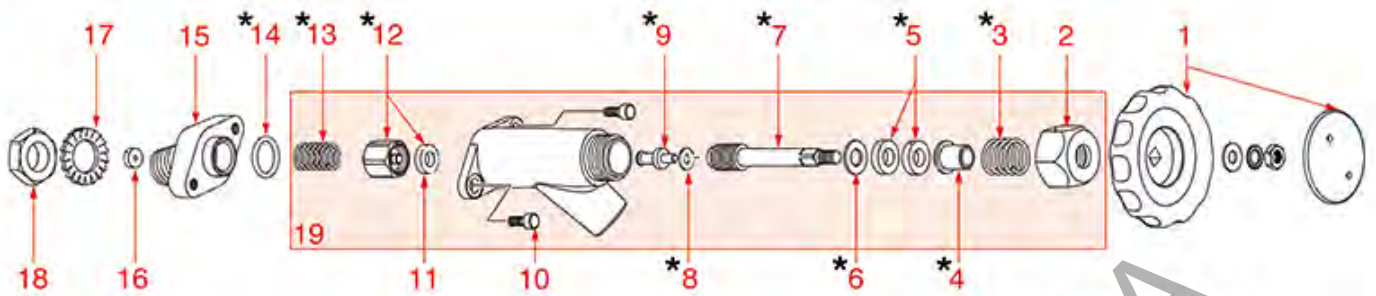

WATER-STEAM TAP E61

E61

100 = (*) KIT

FAEMA

Position	LF code no.	Description
1	1241461	WATER/STEAM TAP KNOB
3	1250521	SPRING \varnothing 15x17 mm
4	1186322	TAP ROD BUSHING
5	1186312	EPDM FLAT GASKET \varnothing 15.5x7.5x4 mm
6	1186319	WASHER FLAT BRASS \varnothing 13.9x8.3x1 mm
7	1324086	TAP HANDLE SPINDLE
8	3528238	FLAT WASHER M4
9	1324026	TAP SPINDLE
10	1184010	LOW CYLINDER HEAD SCREW M6x10
11	1186311	NBR FLAT GASKET \varnothing 13x4x4 mm
11	1186822	VITON FLAT GASKET \varnothing 13x4x4 mm
11	5053833	FLAT GASKET VITON \varnothing 13x4x4 mm NSF
12	1186122	GASKET HOLDER FOR TAP
13	1250157	TAP SPRING \varnothing 12.5x30 mm
14	3186181	O-RING 03068 EPDM
18	1349351	NUT \varnothing 3/8" F H5 KEY 24 mm
19	1348845	STEAM TAP E61
20	1449842	STEAM PIPE COMPLETE
21	1449841	STEAM PIPE COMPLETE
22	1449040	STAINLESS STEEL STEAM PIPE COMPL. \varnothing 10mm
23	1449056	NOZZLE FOR STEAM OUTLET
26	1348057	STEAM TAP
27	1348842	STEAM TAP ASSY
28	1348847	STEAM TAP E61
100	1910006	WATER/STEAM TAP REPAIR KIT