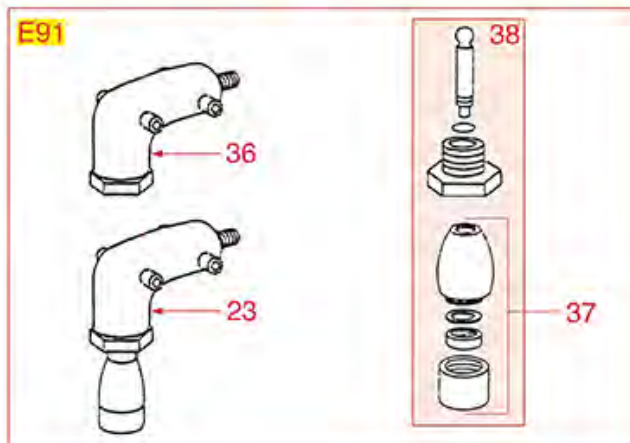

WATER STEAM TAP E91-E92-DUE

E91 - E92 - DUE

FAEMA

Position	LF code no.	Description
2	1186823	COPPER FLAT GASKET $\varnothing$ 27x21.5x1 mm
3	1250404	SPRING $\varnothing$ 11x31 mm
4	1523507	TAP VALVE
5	1186311	NBR FLAT GASKET $\varnothing$ 13x4x4 mm
5	1186822	VITON FLAT GASKET $\varnothing$ 13x4x4 mm
5	5053833	FLAT GASKET VITON $\varnothing$ 13x4x4 mm NSF
6	1186252	O-RING 0040-20 EPDM
7	1324071	WATER-STEAM TAP PIN
7	1324160	WATER/STEAM TAP PIN
9	1324002	STEAM TAP PIN
10	1255003	KNOB BODY RH-LH
11	1255003	KNOB BODY RH-LH
12	1348041	HEXAGONAL SELF-LOCKING NUT M8
13	1241319	WATER/STEAM TAP KNOB
13	1241320	WATER/STEAM TAP KNOB
14	1241362	WATER/STEAM TAP KNOB
15	3241084	ELASTIC RING FOR KNOB
16	1241036	KNOB SPACER
17	1324075	KNOB PIN
18	1255002	KNOB BODY LH
19	3060069	HEXAGONAL NUT M8 MEDIUM
20	1241069	WATER/STEAM TAP KNOB
21	1255001	KNOB BODY RH
22	1348309	STEAM TAP
26	1250408	SWIVEL SPRING $\varnothing$ 13x21 mm
27	1186319	WASHER FLAT BRASS $\varnothing$ 13.9x8.3x1 mm
28	1186236	O-RING 03043 VITON
29	1186247	CONICAL PTFE SEAL $\varnothing$ 15x7.5x10.3 mm
30	1186248	PTFE FLAT GASKET $\varnothing$ 27x20x1 mm
31	1449346	COMPLETE STAIN. STEEL STEAM PIPE $\varnothing$ 10 mm
32	1186121	PTFE FLAT GASKET $\varnothing$ 12x10x0.5 mm
33	1449043	NOZZLE FOR STEAM OUTLET
34	1449041	STAINLESS STEEL STEAM PIPE COMPL. $\varnothing$ 10mm
34	1449347	STAINLESS STEEL STEAM PIPE COMPL. $\varnothing$ 10 m
35	1349472	STEAM TAP FITTING
37	1449196	NOZZLE FOR WATER OUTLET
38	1449148	STAINLESS STEEL COMPLETE WATER PIPE
100	1910007	WATER/STEAM TAP REPAIR KIT