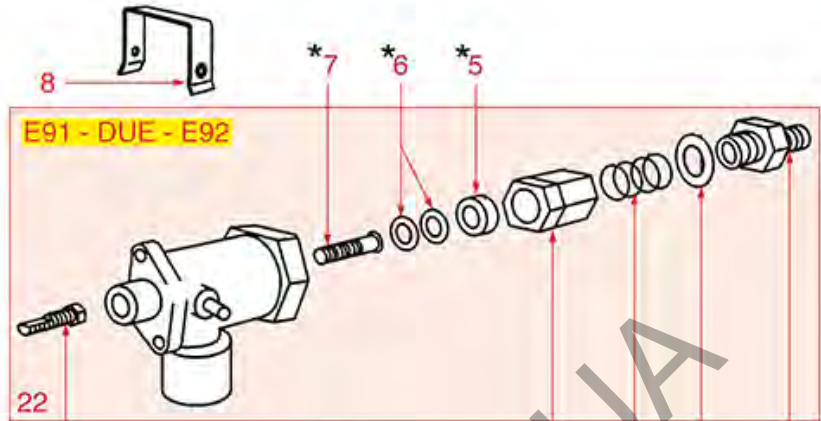

WATER STEAM TAP E91-E92-DUE

E91 - E92 - DUE

FAEMA

Position	LF code no.	Description
2	1186823	COPPER FLAT GASKET $\varnothing$ 27x21.5x1 mm
3	1250404	SPRING $\varnothing$ 11x31 mm
4	1523507	TAP VALVE
5	1186311	NBR FLAT GASKET $\varnothing$ 13x4x4 mm
5	1186822	VITON FLAT GASKET $\varnothing$ 13x4x4 mm
5	5053833	FLAT GASKET VITON $\varnothing$ 13x4x4 mm NSF
6	1186252	O-RING 0040-20 EPDM
7	1324071	WATER-STEAM TAP PIN
7	1324160	WATER/STEAM TAP PIN
9	1324002	STEAM TAP PIN
10	1255003	KNOB BODY RH-LH
11	1255003	KNOB BODY RH-LH
12	1348041	HEXAGONAL SELF-LOCKING NUT M8
13	1241319	WATER/STEAM TAP KNOB
13	1241320	WATER/STEAM TAP KNOB
14	1241362	WATER/STEAM TAP KNOB
15	3241084	ELASTIC RING FOR KNOB
16	1241036	KNOB SPACER
17	1324075	KNOB PIN
18	1255002	KNOB BODY LH
19	3060069	HEXAGONAL NUT M8 MEDIUM
20	1241069	WATER/STEAM TAP KNOB
21	1255001	KNOB BODY RH
22	1348309	STEAM TAP
26	1250408	SWIVEL SPRING $\varnothing$ 13x21 mm
27	1186319	WASHER FLAT BRASS $\varnothing$ 13.9x8.3x1 mm
28	1186236	O-RING 03043 VITON
29	1186247	CONICAL PTFE SEAL $\varnothing$ 15x7.5x10.3 mm
30	1186248	PTFE FLAT GASKET $\varnothing$ 27x20x1 mm
31	1449346	COMPLETE STAIN. STEEL STEAM PIPE $\varnothing$ 10 mm
32	1186121	PTFE FLAT GASKET $\varnothing$ 12x10x0.5 mm
33	1449043	NOZZLE FOR STEAM OUTLET
34	1449041	STAINLESS STEEL STEAM PIPE COMPL. $\varnothing$ 10mm
34	1449347	STAINLESS STEEL STEAM PIPE COMPL. $\varnothing$ 10 m
35	1349472	STEAM TAP FITTING
37	1449196	NOZZLE FOR WATER OUTLET
38	1449148	STAINLESS STEEL COMPLETE WATER PIPE
100	1910007	WATER/STEAM TAP REPAIR KIT