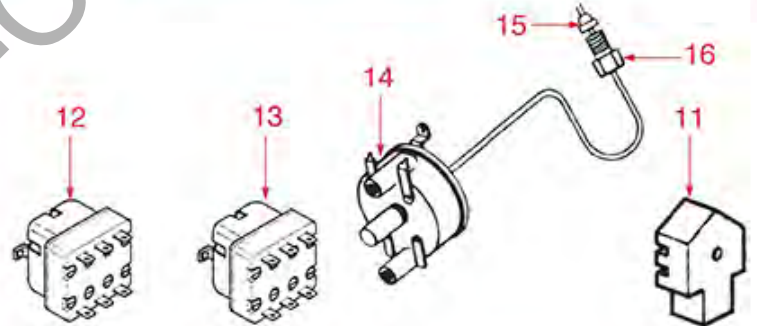

HEATING ELEMENTS

E61 - P4 - P6 - E64 - E66

E91 - E92 - E97 - E98 - DUE - SMART - EXPRESS

COMPACT

FAMILY

COMPACT 1GR

FAEMA

Position	LF code no.	Description
1	1755001	HEATING ELEMENT 2000W 230V
1	1755101	HEATING ELEMENT 1500W 220V
1	1755102	HEATING ELEMENT 1800W 220V
1	1755107	HEATING ELEMENT 2600W 220V
1	1755108	HEATING ELEMENT 3700W 220V
1	1755109	HEATING ELEMENT 5000W 220V
1	1755652	HEATING ELEMENT 1800W 110V
1	5038761	RESISTENZA 3500W 230V
2	1186179	PTFE FLAT GASKET \varnothing 57x43x3 mm
2	1186606	FLAT CARBO GASKET \varnothing 57x43x3 mm
2	1186623	PTFE FLAT GASKET \varnothing 53x43x3 mm
3	1755079	HEATING ELEMENT 2440/2900W 220/240V
3	1755117	HEATING ELEMENT 3780/4500W 230/400V
3	1755118	HEATING ELEMENT 4500W 230/400V
3	1755119	HEATING ELEMENT 5715W 230/400V
4	1755115	HEATING ELEMENT 2500W 220V
4	1755116	HEATING ELEMENT 2400W 220V
4	1755653	HEATING ELEMENT 2400W 110V
5	1755035	HEATING ELEMENT 1000W 220V
5	1755656	HEATING ELEMENT 1000W 110V
6	1186352	O-RING 02050 EPDM
7	1186625	GASKET OR 03281 EPDM
8	1443400	CONTACT THERMOSTAT 107°C M4
9	1443401	CONTACT THERMOSTAT 135°C M4
10	1444206	CONTACT THERMOSTAT 145°C M4
11	1755034	HEAT ELEMENT PROTECTION
12	3444142	THREE-PHASE THERMOSTAT 150°C
13	1444509	THREE-PHASE THERMOSTAT 169°C
14	1444503	STIEBEL HEATING ELEMENT PROTECTION
15	1444504	THERMOSTAT STUFFING GLAND
16	1444505	STUFFING GLAND FITTING M10x1
30	1191001	COMPLETE METAL COUPLING
31	1191002	RUBBER COUPLING \varnothing 41.5 mm
32	1191003	COMPLETE METAL COUPLING
33	1191005	RUBBER COUPLING \varnothing 35 mm
34	1191004	COMPLETE METAL COUPLING
35	1755077	HEATING ELEMENT 1500W 220V
36	3443071	CONTACT THERMOSTAT 135°C M4