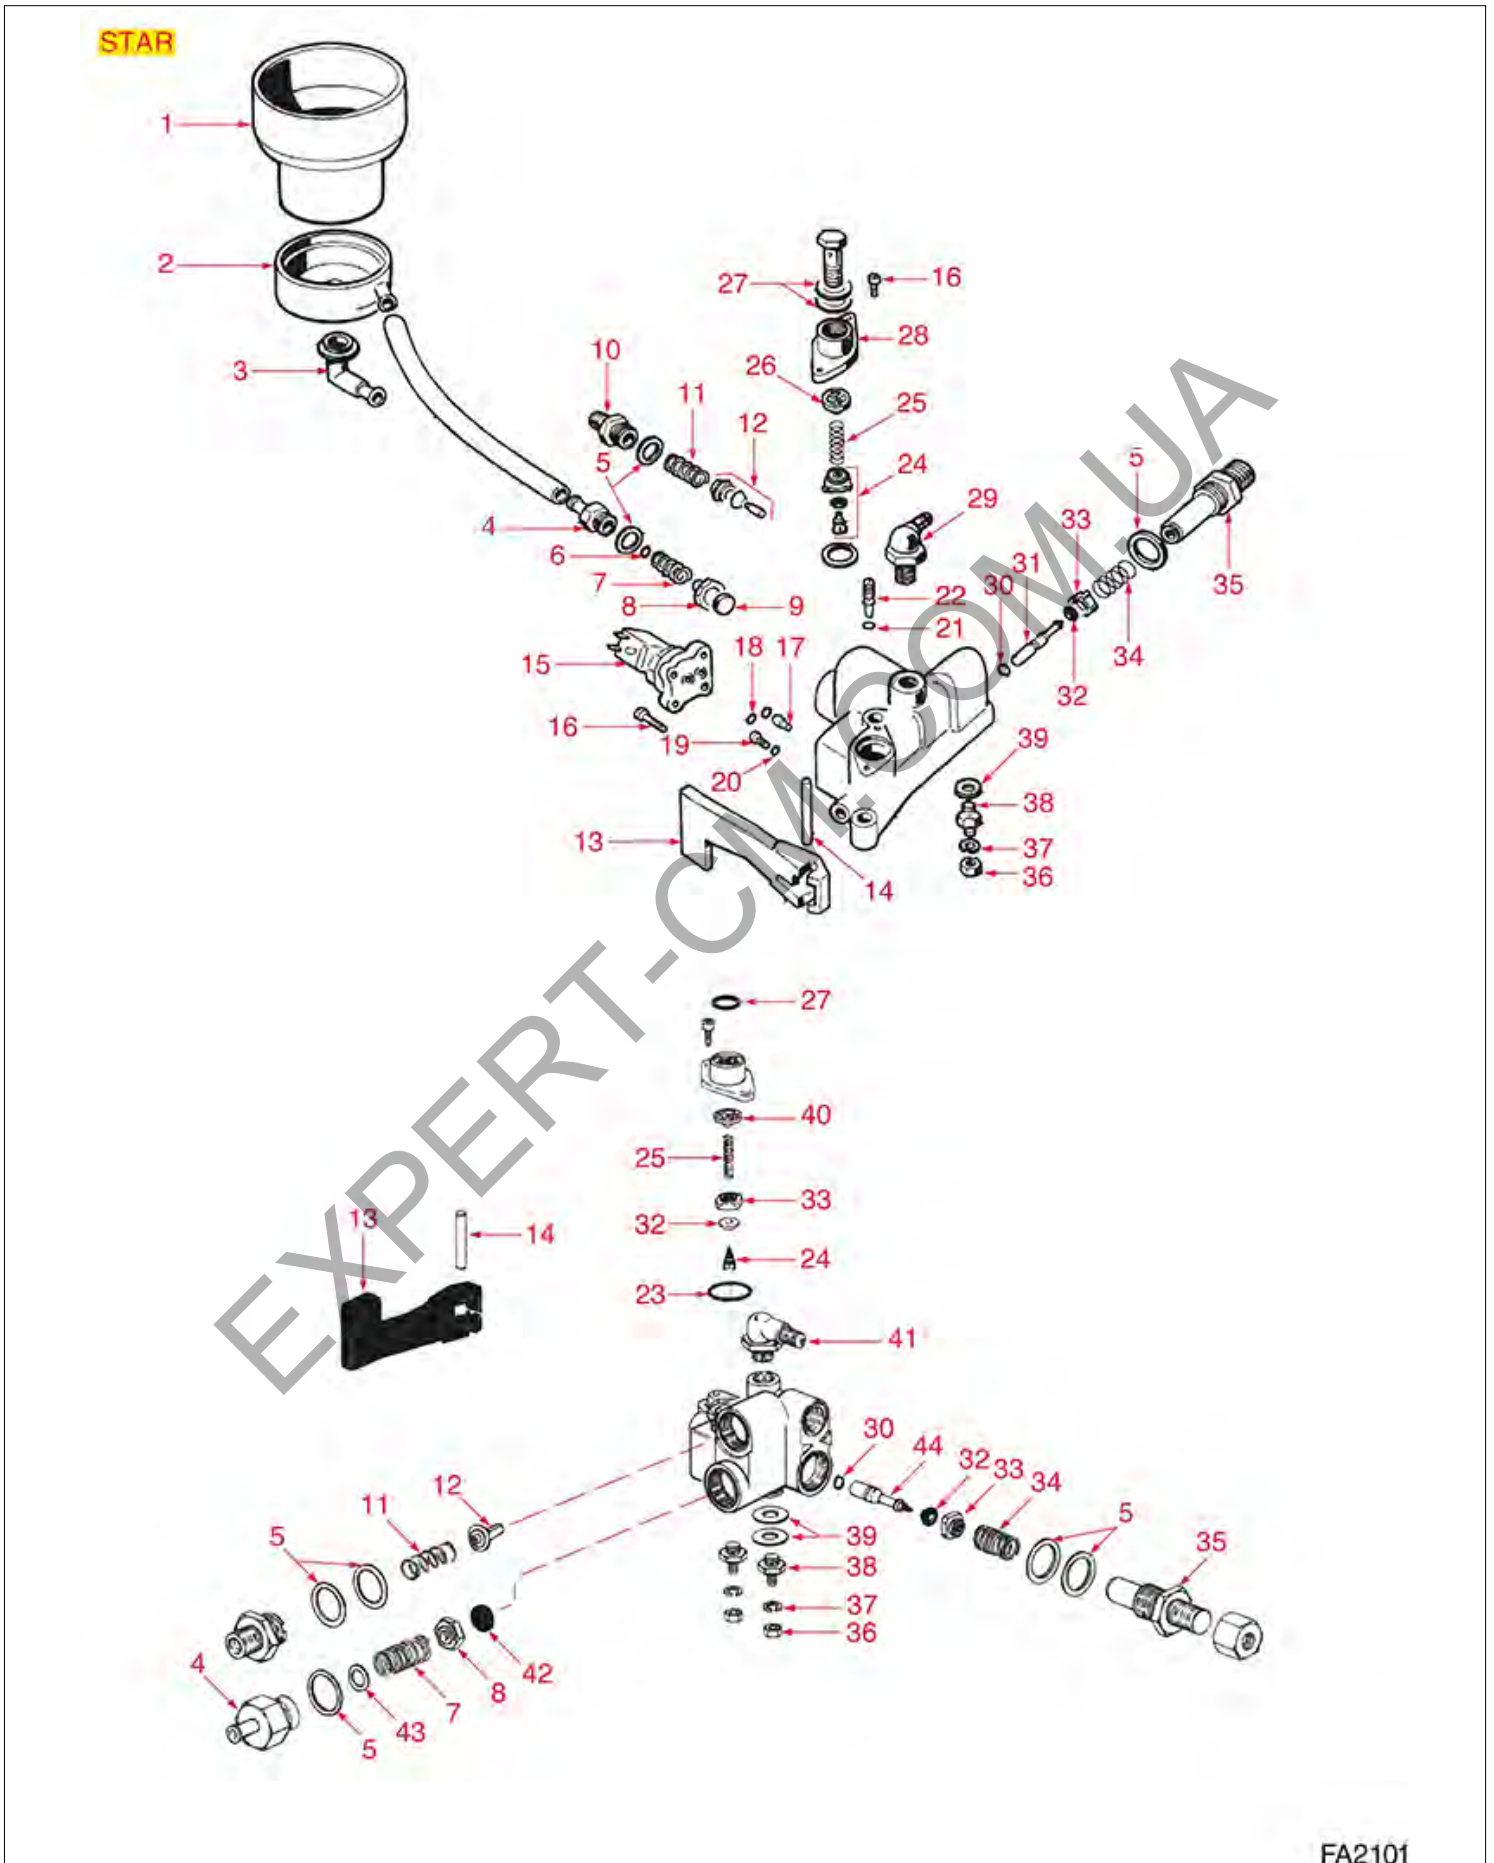

WATER INLET TAP STAR

FAEMA

Position	LF code no.	Description
1	1527306	PLASRIC TANK
2	1527307	LOWER TANK - PLASTIC
3	1349501	OUTLET FITTING
5	1186127	PTFE FLAT GASKET $\varnothing$ 27x20x0.5 mm
6	1186319	WASHER FLAT BRASS $\varnothing$ 13.9x8.3x1 mm
7	1250515	SPRING $\varnothing$ 14x33 mm
8	1186131	GASKET HOLDER FOR TAP
9	1186312	EPDM FLAT GASKET $\varnothing$ 15.5x7.5x4 mm
11	1250163	VALVE SPRING $\varnothing$ 12x30 mm
12	1523418	NON-RETURN VALVE
13	1225011	INLET TAP LEVER
15	1120335	3-WAY SOLENOID VALVE PARKER 230V 50/60Hz
16	1455034	CYLINDER HEAD SCREW M4x10
18	1186611	O-RING 02025 RED SILICONE
18	1186612	O-RING 02025 VITON
21	1186755	O-RING 02018 VITON
23	1186438	O-RING GASKET 0132 EPDM
24	1523417	NON-RETURN VALVE
25	1250162	NON-RETURN VALVE SPRING $\varnothing$ 6.5x20 mm
26	1250164	TAP SPRING GUIDE
27	1186619	COPPER FLAT GASKET $\varnothing$ 18x14x1.5 mm
30	1186252	O-RING 0040-20 EPDM
32	1186128	CONICAL EPDM SEAL $\varnothing$ 12x4x4 mm
34	1250160	PIN SPRING $\varnothing$ 14x23 mm
40	1250161	TAP SPRING GUIDE
41	1349002	ELBOW FITTING $\varnothing$ 1/4"M-1/4"M
42	1186129	GASKET FLAT NBR $\varnothing$ 15/6x10 mm
43	1186319	WASHER FLAT BRASS $\varnothing$ 13.9x8.3x1 mm
44	1324030	PIN FOR VALVE

EXPERT-CM.COM.UA