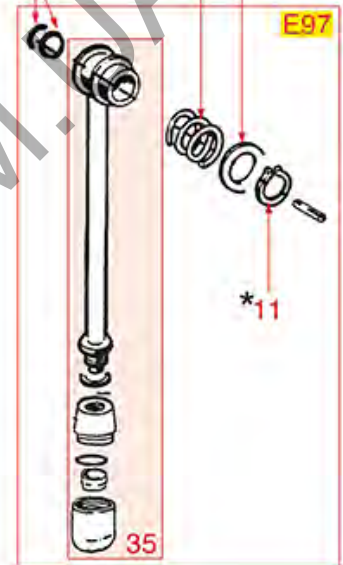

TAP E97-COMPACT-STAR-EXPRESS

E97 - EXPRESS - COMPACT - STAR

E97 - EXPRESS

STAR

COMPACT

COMPACT