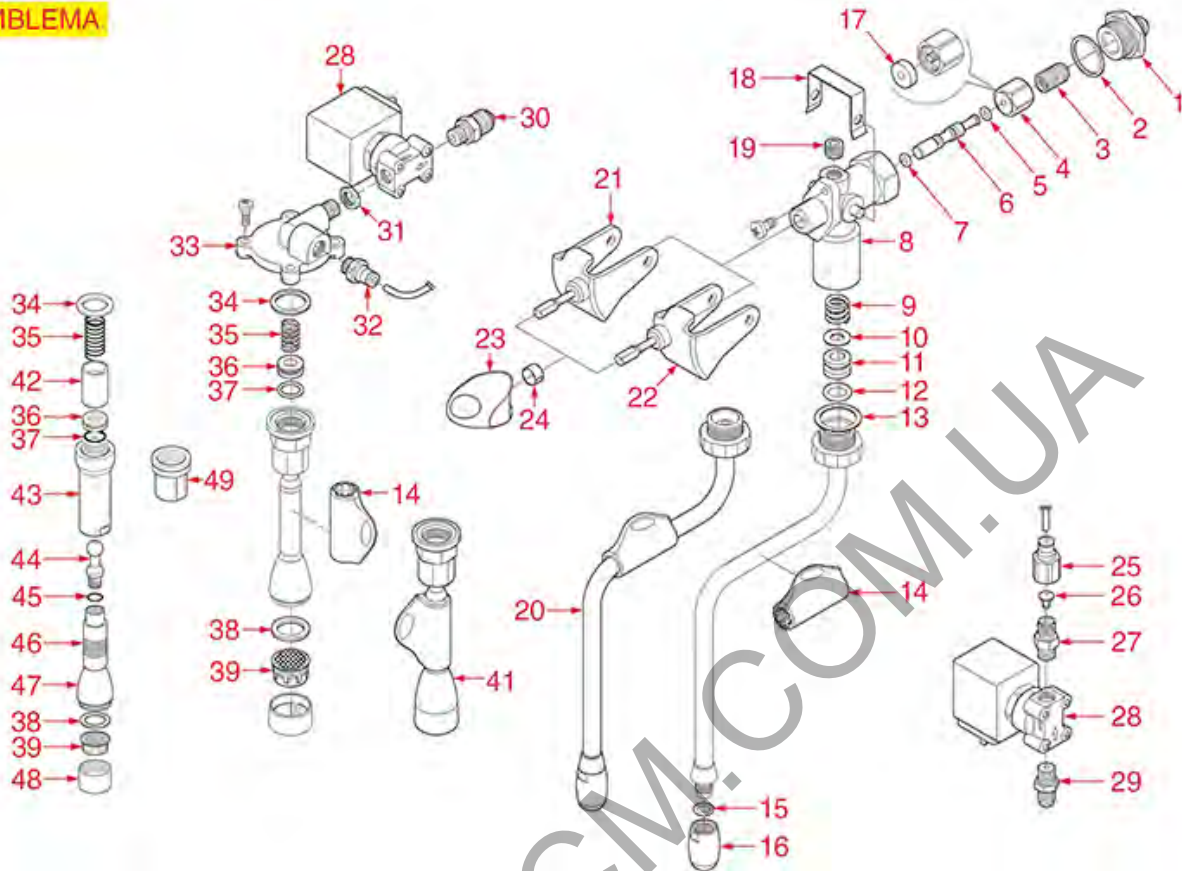

WATER-STEAM TAP EMBLEMA-ENOVA

EMBLEMA