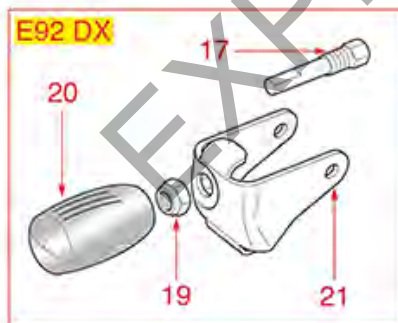

WATER STEAM TAP E91-E92-DUE

E91 - E92 - DUE

FAEMA

Position	LF code no.	Description
2	1186823	COPPER FLAT GASKET $\varnothing$ 27x21.5x1 mm
3	1250404	SPRING $\varnothing$ 11x31 mm
4	1523507	TAP VALVE
5	1186311	NBR FLAT GASKET $\varnothing$ 13x4x4 mm
5	1186822	VITON FLAT GASKET $\varnothing$ 13x4x4 mm
5	5053833	FLAT GASKET VITON $\varnothing$ 13x4x4 mm NSF
6	1186252	O-RING 0040-20 EPDM
7	1324071	WATER-STEAM TAP PIN
7	1324160	WATER/STEAM TAP PIN
9	1324002	STEAM TAP PIN
10	1255003	KNOB BODY RH-LH
11	1255003	KNOB BODY RH-LH
12	1348041	HEXAGONAL SELF-LOCKING NUT M8
13	1241319	WATER/STEAM TAP KNOB
13	1241320	WATER/STEAM TAP KNOB
14	1241362	WATER/STEAM TAP KNOB
15	3241084	ELASTIC RING FOR KNOB
16	1241036	KNOB SPACER
17	1324075	KNOB PIN
18	1255002	KNOB BODY LH
19	3060069	HEXAGONAL NUT M8 MEDIUM
20	1241069	WATER/STEAM TAP KNOB
21	1255001	KNOB BODY RH
22	1348309	STEAM TAP
26	1250408	SWIVEL SPRING $\varnothing$ 13x21 mm
27	1186319	WASHER FLAT BRASS $\varnothing$ 13.9x8.3x1 mm
28	1186236	O-RING 03043 VITON
29	1186247	CONICAL PTFE SEAL $\varnothing$ 15x7.5x10.3 mm
30	1186248	PTFE FLAT GASKET $\varnothing$ 27x20x1 mm
31	1449346	COMPLETE STAIN. STEEL STEAM PIPE $\varnothing$ 10 mm
32	1186121	PTFE FLAT GASKET $\varnothing$ 12x10x0.5 mm
33	1449043	NOZZLE FOR STEAM OUTLET
34	1449041	STAINLESS STEEL STEAM PIPE COMPL. $\varnothing$ 10mm
34	1449347	STAINLESS STEEL STEAM PIPE COMPL. $\varnothing$ 10 m
35	1349472	STEAM TAP FITTING
37	1449196	NOZZLE FOR WATER OUTLET
38	1449148	STAINLESS STEEL COMPLETE WATER PIPE
100	1910007	WATER/STEAM TAP REPAIR KIT