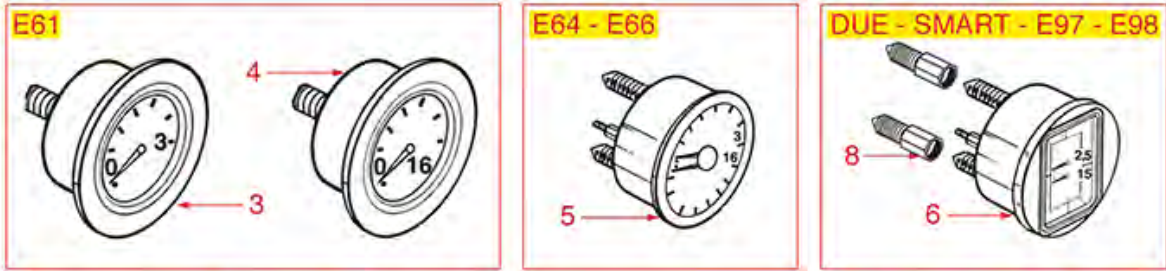

PRESSURE GAUGES-TANKS-MISCELLANEOUS

FAEMA

Position	LF code no.	Description
1	1245557	PUMP PRESSURE GAUGE ø 42 mm 0÷16 bar
2	1245556	BOILER PRESSURE GAUGE ø 42 mm 0÷2.5 bar
3	1245554	BOILER PRESSURE GAUGE ø 52 mm 0÷3 bar
4	1245553	PUMP PRESSURE GAUGE ø 52 mm 0÷16 bar
5	1245555	BOILER-PUMP PRESSURE GAUGE ø 60 mm
6	1245551	BOILER-PUMP PRESSURE GAUGE ø 63 mm
9	1527306	PLASRIC TANK
10	1527307	LOWER TANK - PLASTIC
11	1349501	OUTLET FITTING
12	1527001	TANK COMPLETION
15	1069001	PLASTIC MEASURING SPOON 20 ml
16	1069002	STAINLESS STEEL MEASURING SPOON 20 ml
17	1385002	NYLON COFFEE TAMPER ø 50/57 mm
18	1385054	ANODISED ALUMINUM TAMPER ø 53 mm
19	1385053	ANODISED ALUMINUM TAMPER ø 58 mm
20	1384001	BRUSH FOR COFFEE SHOWER
21	1384002	BRUSH FOR MAINTENANCE
22	1245022	BOILER-PUMP PRESSURE GAUGE ø 63 mm
23	1527005	UPPER PLASTIC DRAIN TANK

EXPERT-CM.COM.UA