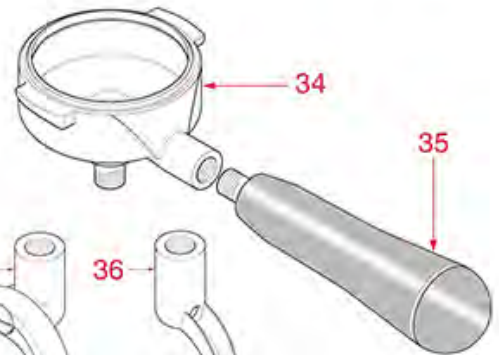

GROUP E91-E92-E97-E98-DUE-SMART

DUE A/S - SMART
E91 - E97 - E98

E91 - E92

100 = (*) KIT