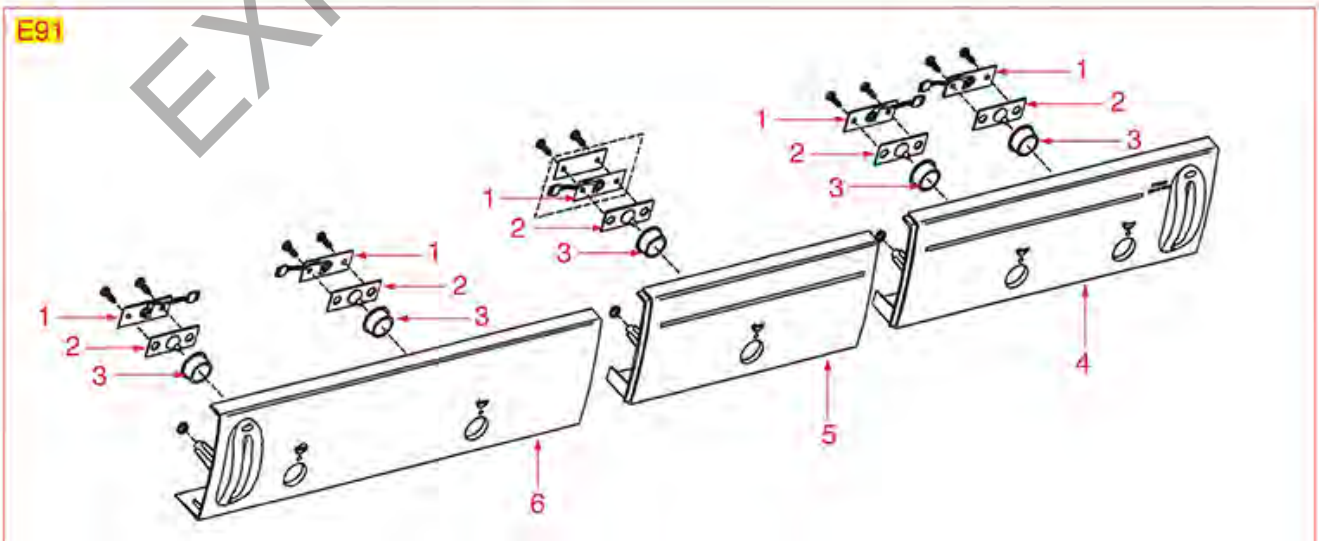

PUSH-BUTTONS E91-E98-DUE

FAEMA

Position	LF code no.	Description
2	1319044	PUSH-BUTTON PANEL MEMBRANE 1 BUTTON
3	1319028	BUTTON F.PUSH-BUTTON PANEL
10	1319025	PUSH-BUTTON PANEL BOARD 5 BUTTONS
14	1319038	PUSH-BUTTON PANEL BOARD 6 BUTTONS
18	1319053	BIPOLAR SWITCH 16A 250V
21	1319096	BUTTON F.PUSH-BUTTON PANEL
22	1319054	SWITCH BUTTON

EXPERT-CM.COM.UA