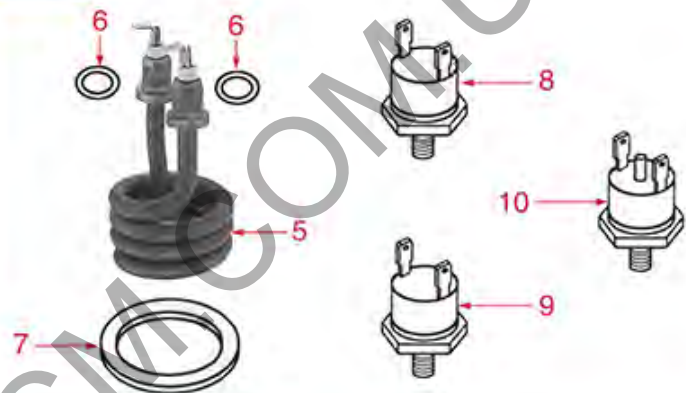

HEATING ELEMENTS

E61 - P4 - P6 - E64 - E66

E91 - E92 - E97 - E98 - DUE - SMART - EXPRESS

COMPACT

FAMILY

COMPACT 1GR

FAEMA

Position	LF code no.	Description
1	1755001	HEATING ELEMENT 2000W 230V
1	1755101	HEATING ELEMENT 1500W 220V
1	1755102	HEATING ELEMENT 1800W 220V
1	1755107	HEATING ELEMENT 2600W 220V
1	1755108	HEATING ELEMENT 3700W 220V
1	1755109	HEATING ELEMENT 5000W 220V
1	1755652	HEATING ELEMENT 1800W 110V
1	5038761	RESISTENZA 3500W 230V
2	1186179	PTFE FLAT GASKET \varnothing 57x43x3 mm
2	1186606	FLAT CARBO GASKET \varnothing 57x43x3 mm
2	1186623	PTFE FLAT GASKET \varnothing 53x43x3 mm
3	1755079	HEATING ELEMENT 2440/2900W 220/240V
3	1755117	HEATING ELEMENT 3780/4500W 230/400V
3	1755118	HEATING ELEMENT 4500W 230/400V
3	1755119	HEATING ELEMENT 5715W 230/400V
4	1755115	HEATING ELEMENT 2500W 220V
4	1755116	HEATING ELEMENT 2400W 220V
4	1755653	HEATING ELEMENT 2400W 110V
5	1755035	HEATING ELEMENT 1000W 220V
5	1755656	HEATING ELEMENT 1000W 110V
6	1186352	O-RING 02050 EPDM
7	1186625	GASKET OR 03281 EPDM
8	1443400	CONTACT THERMOSTAT 107°C M4
9	1443401	CONTACT THERMOSTAT 135°C M4
10	1444206	CONTACT THERMOSTAT 145°C M4
11	1755034	HEAT ELEMENT PROTECTION
12	3444142	THREE-PHASE THERMOSTAT 150°C
13	1444509	THREE-PHASE THERMOSTAT 169°C
14	1444503	STIEBEL HEATING ELEMENT PROTECTION
15	1444504	THERMOSTAT STUFFING GLAND
16	1444505	STUFFING GLAND FITTING M10x1
30	1191001	COMPLETE METAL COUPLING
31	1191002	RUBBER COUPLING \varnothing 41.5 mm
32	1191003	COMPLETE METAL COUPLING
33	1191005	RUBBER COUPLING \varnothing 35 mm
34	1191004	COMPLETE METAL COUPLING
35	1755077	HEATING ELEMENT 1500W 220V
36	3443071	CONTACT THERMOSTAT 135°C M4