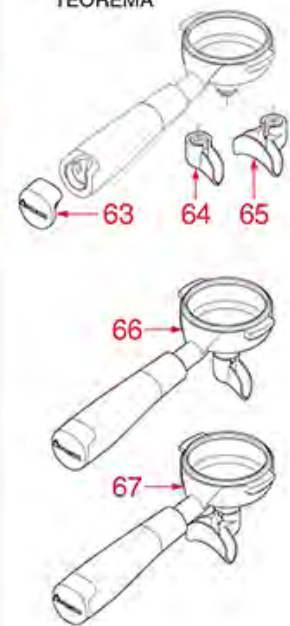

GROUP EMBLEMA-ENOVA-TEOREMA

EMBLEMA-ENOVA-TEOREMA

EMBLEMA

ENOVA

TEOREMA