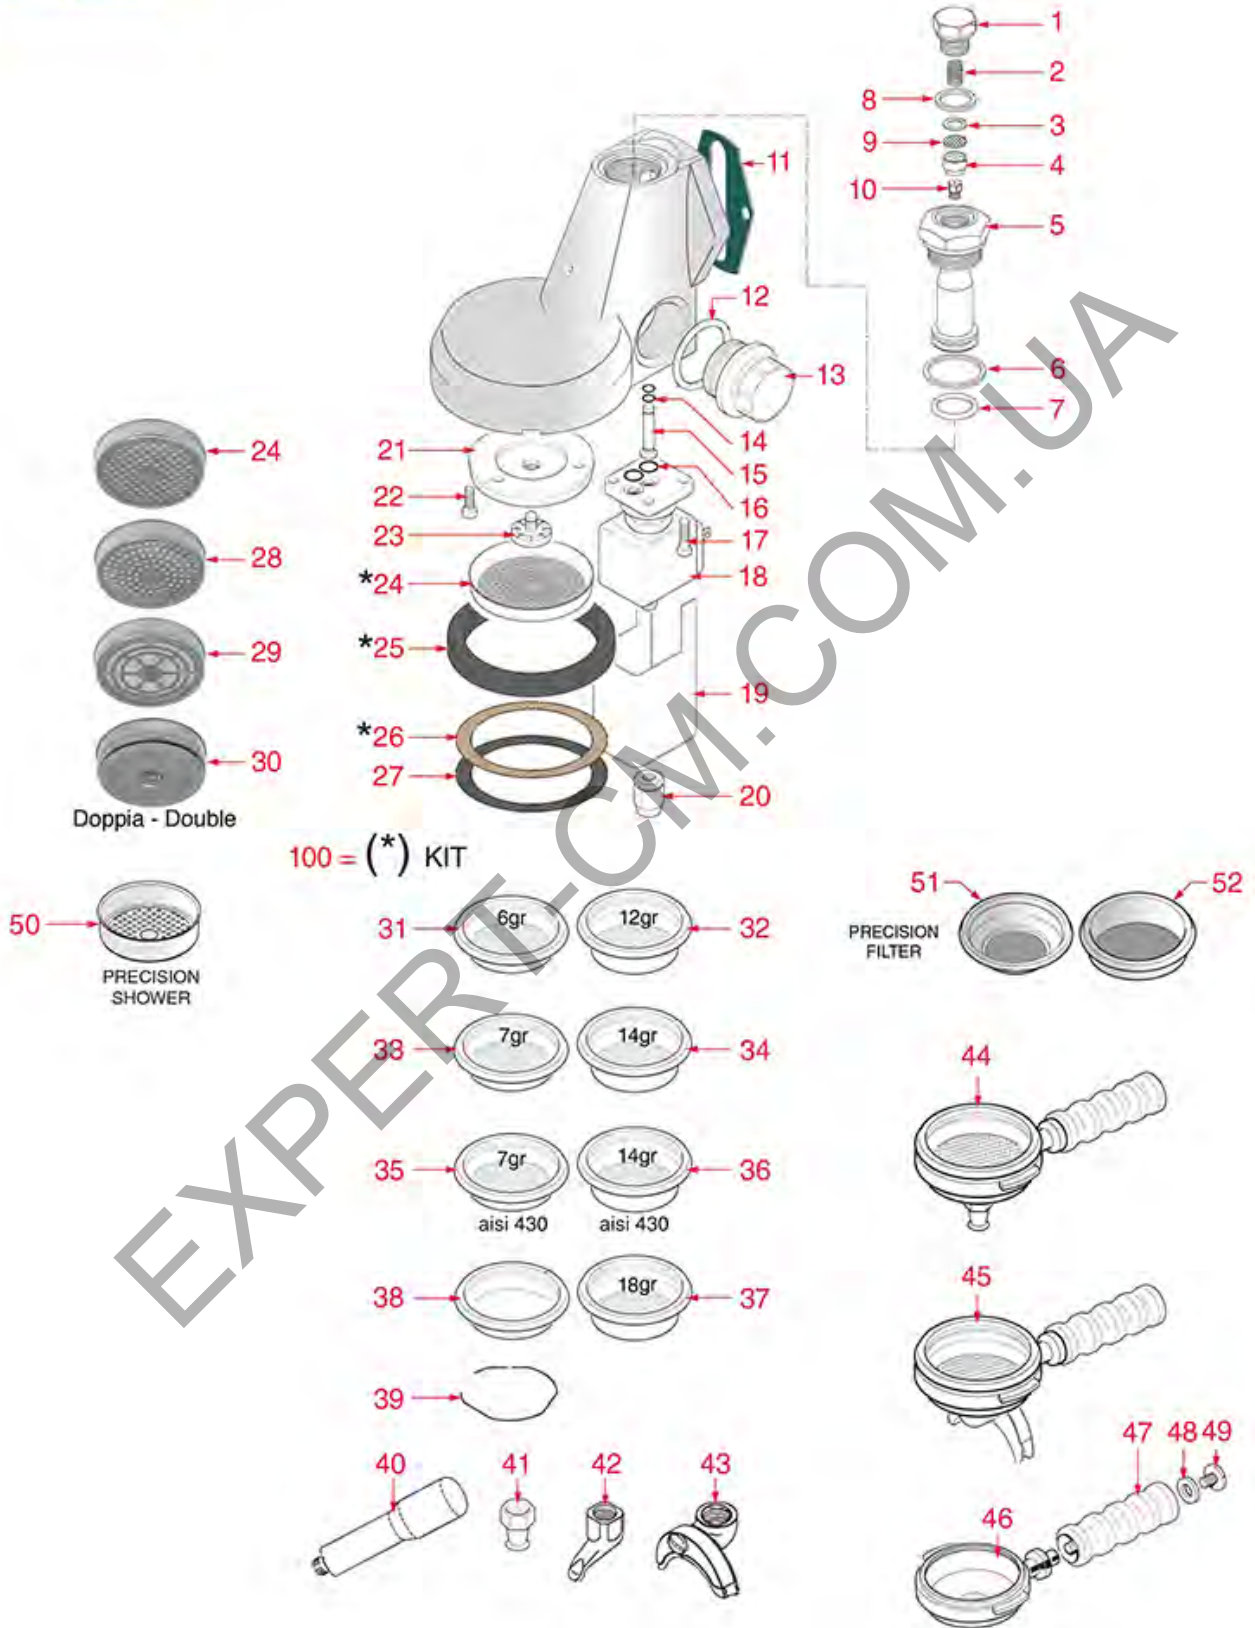

GROUP E61 JUBILE'

E61 JUBILE'

100 = (*) KIT

FAEMA

Position	LF code no.	Description
1	1439001	CAP ø 16 mm FOR BREW GROUP
2	1250511	JET SPRING ø 8x20 mm
3	3528010	FLAT WASHER M6
4	1160515	FILTER HOLDER BUSHING
5	1027016	UPPER CHROMIUM-PLATED SLEEVE
5	1027116	CHROMIUM-PLATED UPPER SLEEVE
6	1186307	PTFE FLAT GASKET ø 36x30x2 mm
6	1186757	ASBESTOS FREE FLAT GASKET ø 36x30x2 mm
7	1186472	O-RING 04075 EPDM
8	1186326	PTFE FLAT GASKET ø 22x16x2 mm
9	1160516	WATER FILTER ø 11 mm
10	1501566	NOZZLE M6x1 HOLE ø 0,5 mm
11	1186502	COFFEE GROUP GASKET 79x71x2 mm
12	1186307	PTFE FLAT GASKET ø 36x30x2 mm
12	1186757	ASBESTOS FREE FLAT GASKET ø 36x30x2 mm
13	1439011	CHROMIUM-PLATED SIDE CAP
14	1186421	O-RING 02018 EPDM
16	1186611	O-RING 02025 RED SILICONE
16	1186612	O-RING 02025 VITON
17	1455034	CYLINDER HEAD SCREW M4x10
18	1120335	3-WAY SOLENOID VALVE PARKER 230V 50/60Hz
18	1120350	3-WAY SOLENOID VALVE PARKER 24V 50/60Hz
21	1086003	SHOWER HOLDER DIFFUSER
22	1455034	CYLINDER HEAD SCREW M4x10
23	1501561	GROUP SPRAY NOZZLE ø 30 mm M10x1
24	1081016	SHOWER SCREEN ø 60 mm
25	1186721	FILTER HOLDER GASKET ø 74x57.5x8 mm
25	1186722	FILTER HOLDER GASKET ø 73x57x8 mm
25	1186723	FILTER HOLDER GASKET ø 73x57x8.5 mm
25	1186724	FILTER HOLDER GASKET ø 73x57x9 mm
25	1486724	GASKET FILTERHOLDER ø 73x57x10 mm
25	5028118	GASKET FILTER HOLDER ø 74x58x8 mm
26	1190001	PAPER SHIM ø 73x59x0.8 mm
27	1190002	RUBBER SHIM ø 73x59x1 mm EPDM
28	1081116	SHOWER SCREEN ø 60 mm
29	1081216	SHOWER SCREEN ø 60 mm
30	1081100	DOUBLE DELIVERY SHOWER ø 60 mm
31	1160251	1 CUP FILTER 6 g
32	1160252	FILTER 2-CUP 12 g
33	1160335	1 CUP FILTER 7 g
34	1160337	FILTER 2-CUP 14 g
35	1160281	1-CUP FILTER 7 gr - BASIC QUALITY
36	1160282	FILTER 2-CUP 14 g - COST EFFECTIVE
37	1160345	2 CUPS FILTER 18 gr
38	1160339	BLIND FILTER
39	1250101	FILTER BLOCKING SPRING ø 1,00 mm INOX
40	1241504	FILTER HOLDER HANDLE M12
41	1022503	STRAIGHT SINGLE SPOUT ø 3/8"
42	1022501	SINGLE SPOUT ø 3/8"
43	1022502	DOUBLE SPOUT ø 3/8"
43	1022523	ADJUSTABLE SHORT DOUBLE SPOUT ø 3/8"
44	1165025	1 CUP FILTER HOLDER ASSEMBLY FAEMA
45	1165024	2 CUPS FILTER HOLDER ASSEMBLY FAEMA
46	1165024	2 CUPS FILTER HOLDER ASSEMBLY FAEMA
46	1165025	1 CUP FILTER HOLDER ASSEMBLY FAEMA
47	1241035	FILTER HOLDER HANDLE
48	1186504	WASHER FLAT M10
49	1528033	KNOB SCREW
50	1460201	PRECISION SHOWER SCREEN ø 60 mm
50	1460206	PRECISION SHOWER SCREEN ø 60 mm
51	1460100	PRECISION FILTER 1 CUP 6/8 g H24.5
51	1460101	PRECISION FILTER 1 CUP 7/9 g H26.5
52	1460102	PRECISION FILTER 2 CUPS 12/18 g H24.5
52	1460103	PRECISION FILTER 2 CUPS 14/20 g H26.5
52	1460104	PRECISION FILTER 2 CUPS 18/22 g H28,5
100	1900006	SHOWER AND GROUP GASKET KIT