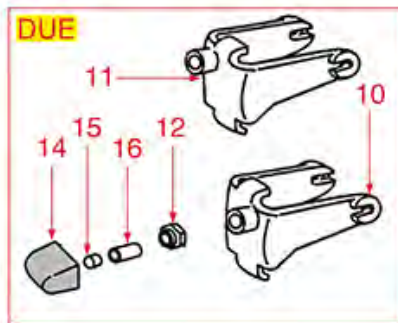

WATER STEAM TAP E91-E92-DUE

E91 - E92 - DUE

FAEMA

Position	LF code no.	Description
2	1186823	COPPER FLAT GASKET $\varnothing$ 27x21.5x1 mm
3	1250404	SPRING $\varnothing$ 11x31 mm
4	1523507	TAP VALVE
5	1186311	NBR FLAT GASKET $\varnothing$ 13x4x4 mm
5	1186822	VITON FLAT GASKET $\varnothing$ 13x4x4 mm
5	5053833	FLAT GASKET VITON $\varnothing$ 13x4x4 mm NSF
6	1186252	O-RING 0040-20 EPDM
7	1324071	WATER-STEAM TAP PIN
7	1324160	WATER/STEAM TAP PIN
9	1324002	STEAM TAP PIN
10	1255003	KNOB BODY RH-LH
11	1255003	KNOB BODY RH-LH
12	1348041	HEXAGONAL SELF-LOCKING NUT M8
13	1241319	WATER/STEAM TAP KNOB
13	1241320	WATER/STEAM TAP KNOB
14	1241362	WATER/STEAM TAP KNOB
15	3241084	ELASTIC RING FOR KNOB
16	1241036	KNOB SPACER
17	1324075	KNOB PIN
18	1255002	KNOB BODY LH
19	3060069	HEXAGONAL NUT M8 MEDIUM
20	1241069	WATER/STEAM TAP KNOB
21	1255001	KNOB BODY RH
22	1348309	STEAM TAP
26	1250408	SWIVEL SPRING $\varnothing$ 13x21 mm
27	1186319	WASHER FLAT BRASS $\varnothing$ 13.9x8.3x1 mm
28	1186236	O-RING 03043 VITON
29	1186247	CONICAL PTFE SEAL $\varnothing$ 15x7.5x10.3 mm
30	1186248	PTFE FLAT GASKET $\varnothing$ 27x20x1 mm
31	1449346	COMPLETE STAIN. STEEL STEAM PIPE $\varnothing$ 10 mm
32	1186121	PTFE FLAT GASKET $\varnothing$ 12x10x0.5 mm
33	1449043	NOZZLE FOR STEAM OUTLET
34	1449041	STAINLESS STEEL STEAM PIPE COMPL. $\varnothing$ 10mm
34	1449347	STAINLESS STEEL STEAM PIPE COMPL. $\varnothing$ 10 m
35	1349472	STEAM TAP FITTING
37	1449196	NOZZLE FOR WATER OUTLET
38	1449148	STAINLESS STEEL COMPLETE WATER PIPE
100	1910007	WATER/STEAM TAP REPAIR KIT