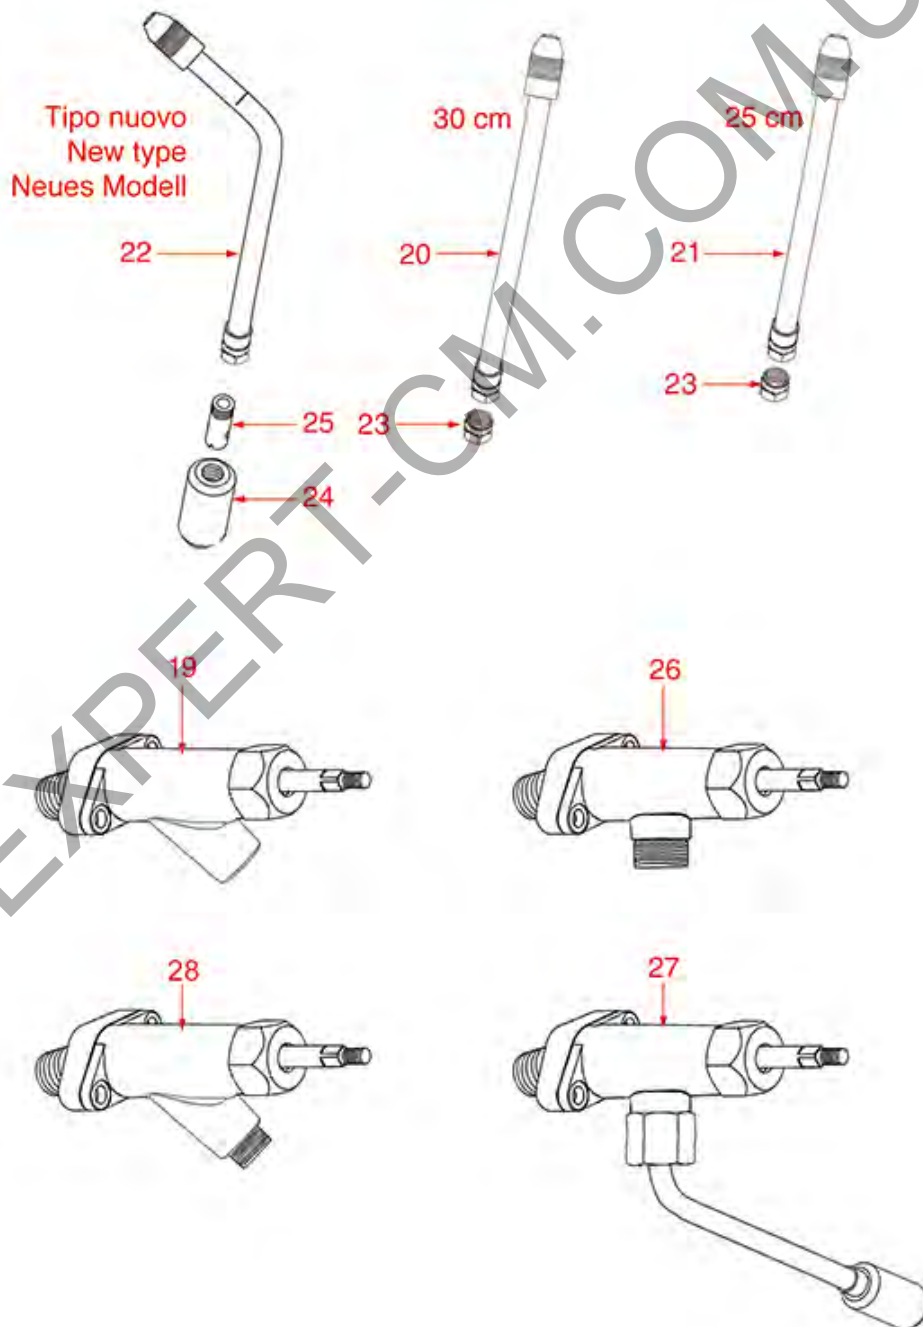

WATER-STEAM TAP E61

E61

100 = (*) KIT

FAEMA

Position	LF code no.	Description
1	1241461	WATER/STEAM TAP KNOB
3	1250521	SPRING \varnothing 15x17 mm
4	1186322	TAP ROD BUSHING
5	1186312	EPDM FLAT GASKET \varnothing 15.5x7.5x4 mm
6	1186319	WASHER FLAT BRASS \varnothing 13.9x8.3x1 mm
7	1324086	TAP HANDLE SPINDLE
8	3528238	FLAT WASHER M4
9	1324026	TAP SPINDLE
10	1184010	LOW CYLINDER HEAD SCREW M6x10
11	1186311	NBR FLAT GASKET \varnothing 13x4x4 mm
11	1186822	VITON FLAT GASKET \varnothing 13x4x4 mm
11	5053833	FLAT GASKET VITON \varnothing 13x4x4 mm NSF
12	1186122	GASKET HOLDER FOR TAP
13	1250157	TAP SPRING \varnothing 12.5x30 mm
14	3186181	O-RING 03068 EPDM
18	1349351	NUT \varnothing 3/8" F H5 KEY 24 mm
19	1348845	STEAM TAP E61
20	1449842	STEAM PIPE COMPLETE
21	1449841	STEAM PIPE COMPLETE
22	1449040	STAINLESS STEEL STEAM PIPE COMPL. \varnothing 10mm
23	1449056	NOZZLE FOR STEAM OUTLET
26	1348057	STEAM TAP
27	1348842	STEAM TAP ASSY
28	1348847	STEAM TAP E61
100	1910006	WATER/STEAM TAP REPAIR KIT