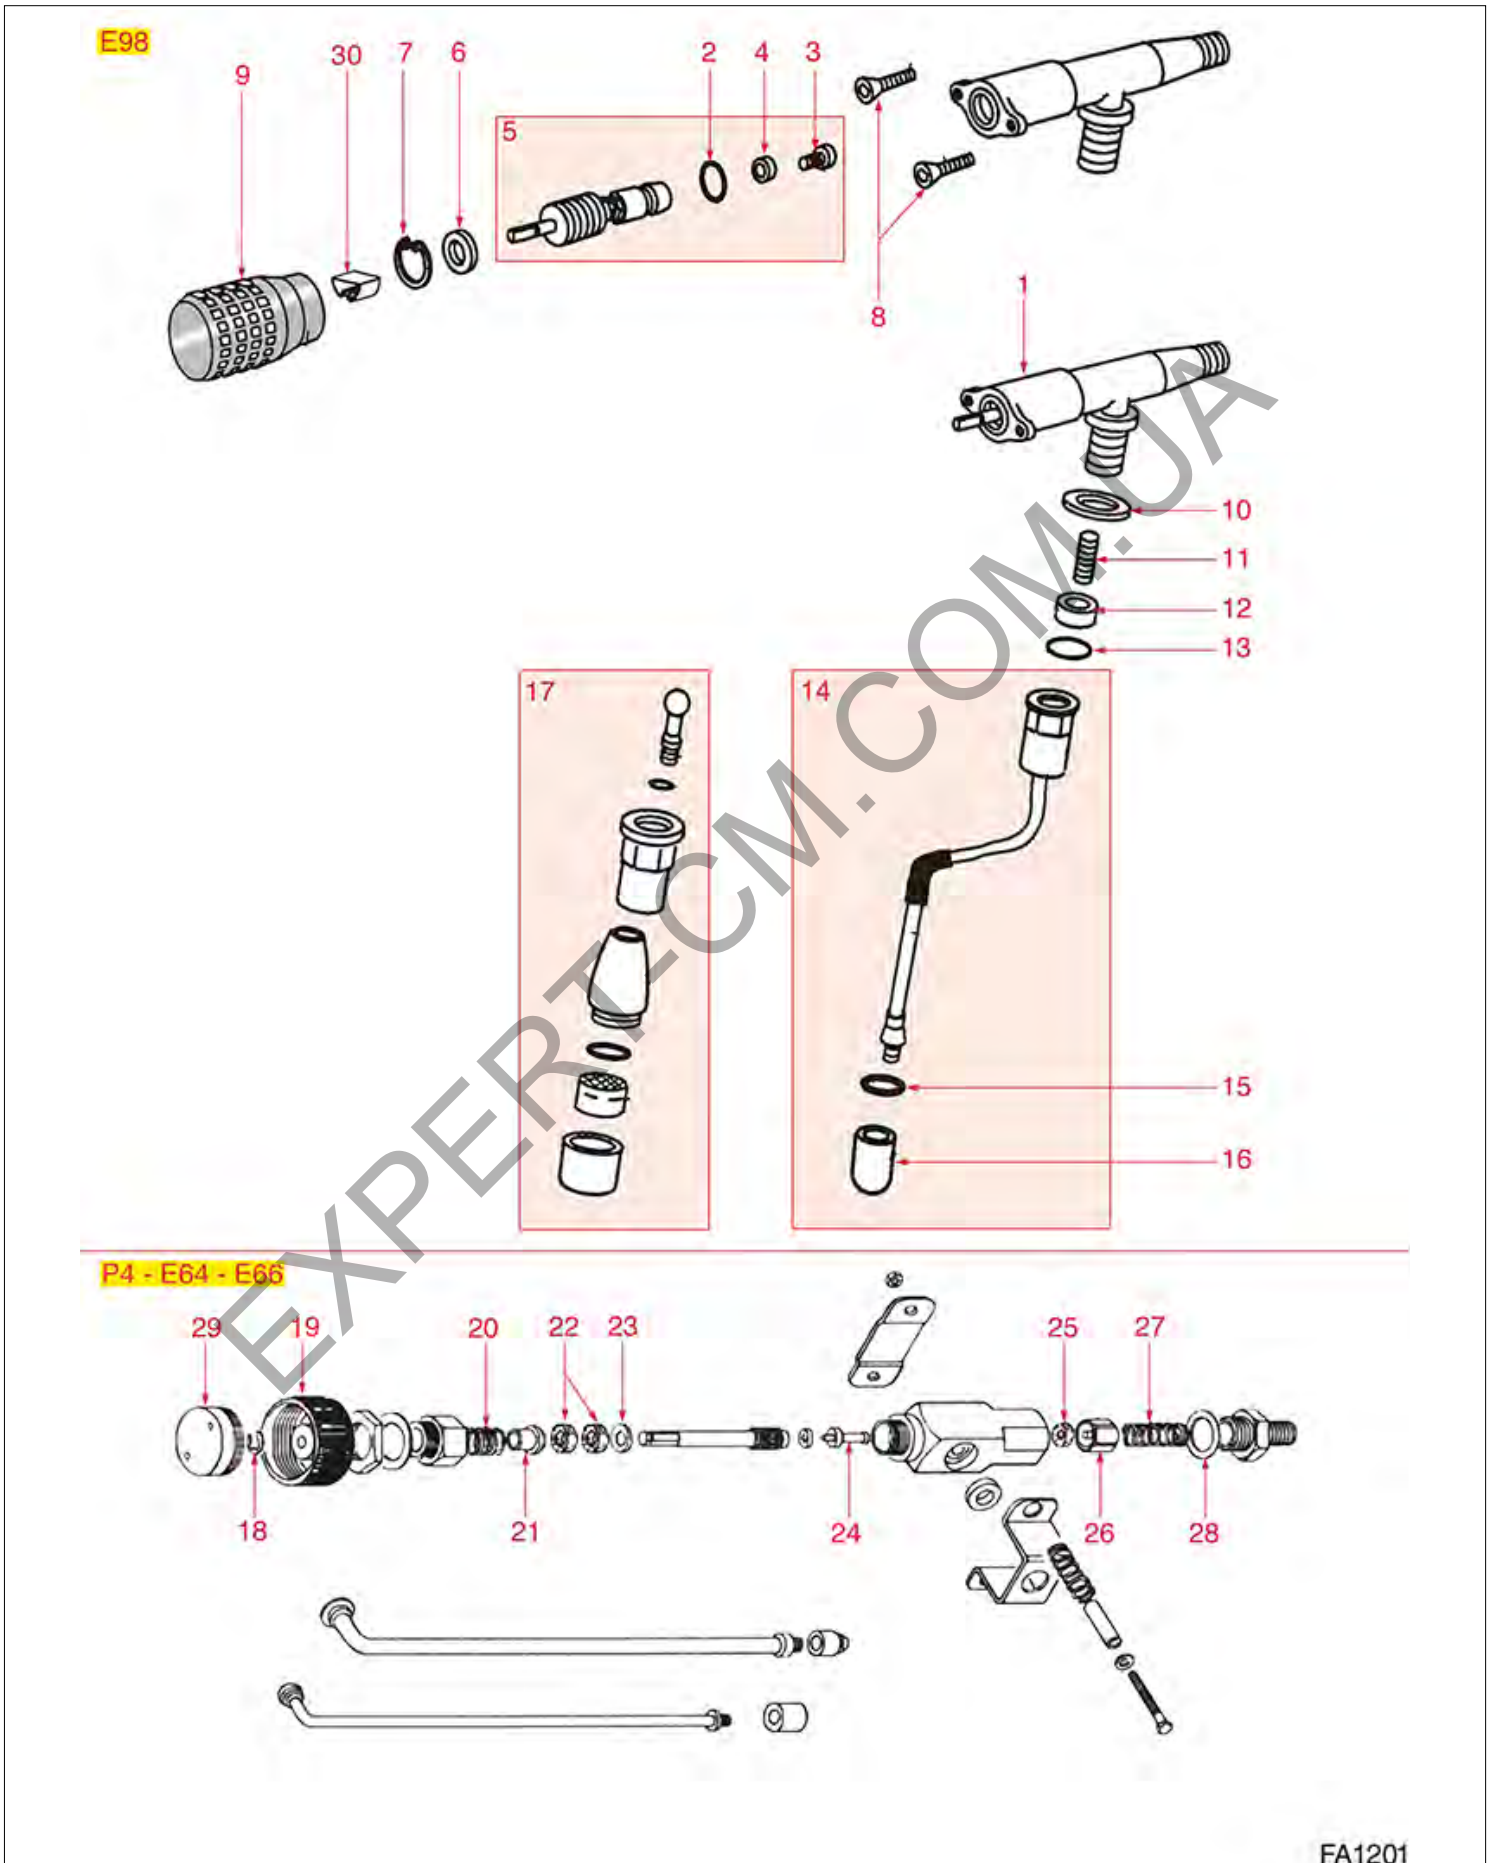

WATER-STEAM TAP E98-P4-E64-E66

FAEMA

Position	LF code no.	Description
1	1348316	WATER/STEAM TAP
2	1186236	O-RING 03043 VITON
2	1186318	O-RING 03043 EPDM
3	1184019	SCREW PIN FOR WATER/STEAM TAP
4	1186342	FLAT GASKET $\varnothing$ 11x3x4 mm EPDM
5	1348317	PIN TAP
9	1241554	WATER/STEAM TAP KNOB
10	1186394	ASBESTOS FREE FLAT GASKET $\varnothing$ 22x17x2 mm
11	1250226	TAP PIPE SPRING $\varnothing$ 11x24 mm
12	1186344	CONICAL PTFE SEAL $\varnothing$ 14.5x7x6 mm
13	1186346	O-RING 02043 EPDM
14	1449837	STEAM PIPE
15	1186121	PTFE FLAT GASKET $\varnothing$ 12x10x0.5 mm
16	1449043	NOZZLE FOR STEAM OUTLET
17	1449042	COMPLETE WATER PIPE
18	1348817	CIRCLIP RADIAL $\varnothing$ 4 mm
20	1250521	SPRING $\varnothing$ 15x17 mm
21	1186322	TAP ROD BUSHING
22	1186312	EPDM FLAT GASKET $\varnothing$ 15.5x7.5x4 mm
23	1186319	WASHER FLAT BRASS $\varnothing$ 13.9x8.3x1 mm
24	1324026	TAP SPINDLE
25	1186822	VITON FLAT GASKET $\varnothing$ 13x4x4 mm
25	5053833	FLAT GASKET VITON $\varnothing$ 13x4x4 mm NSF
26	1186122	GASKET HOLDER FOR TAP
27	1250157	TAP SPRING $\varnothing$ 12.5x30 mm
28	1186326	PTFE FLAT GASKET $\varnothing$ 22x16x2 mm
30	1241561	ELASTIC RING FOR KNOB

EXPERT-CM.COM.UA