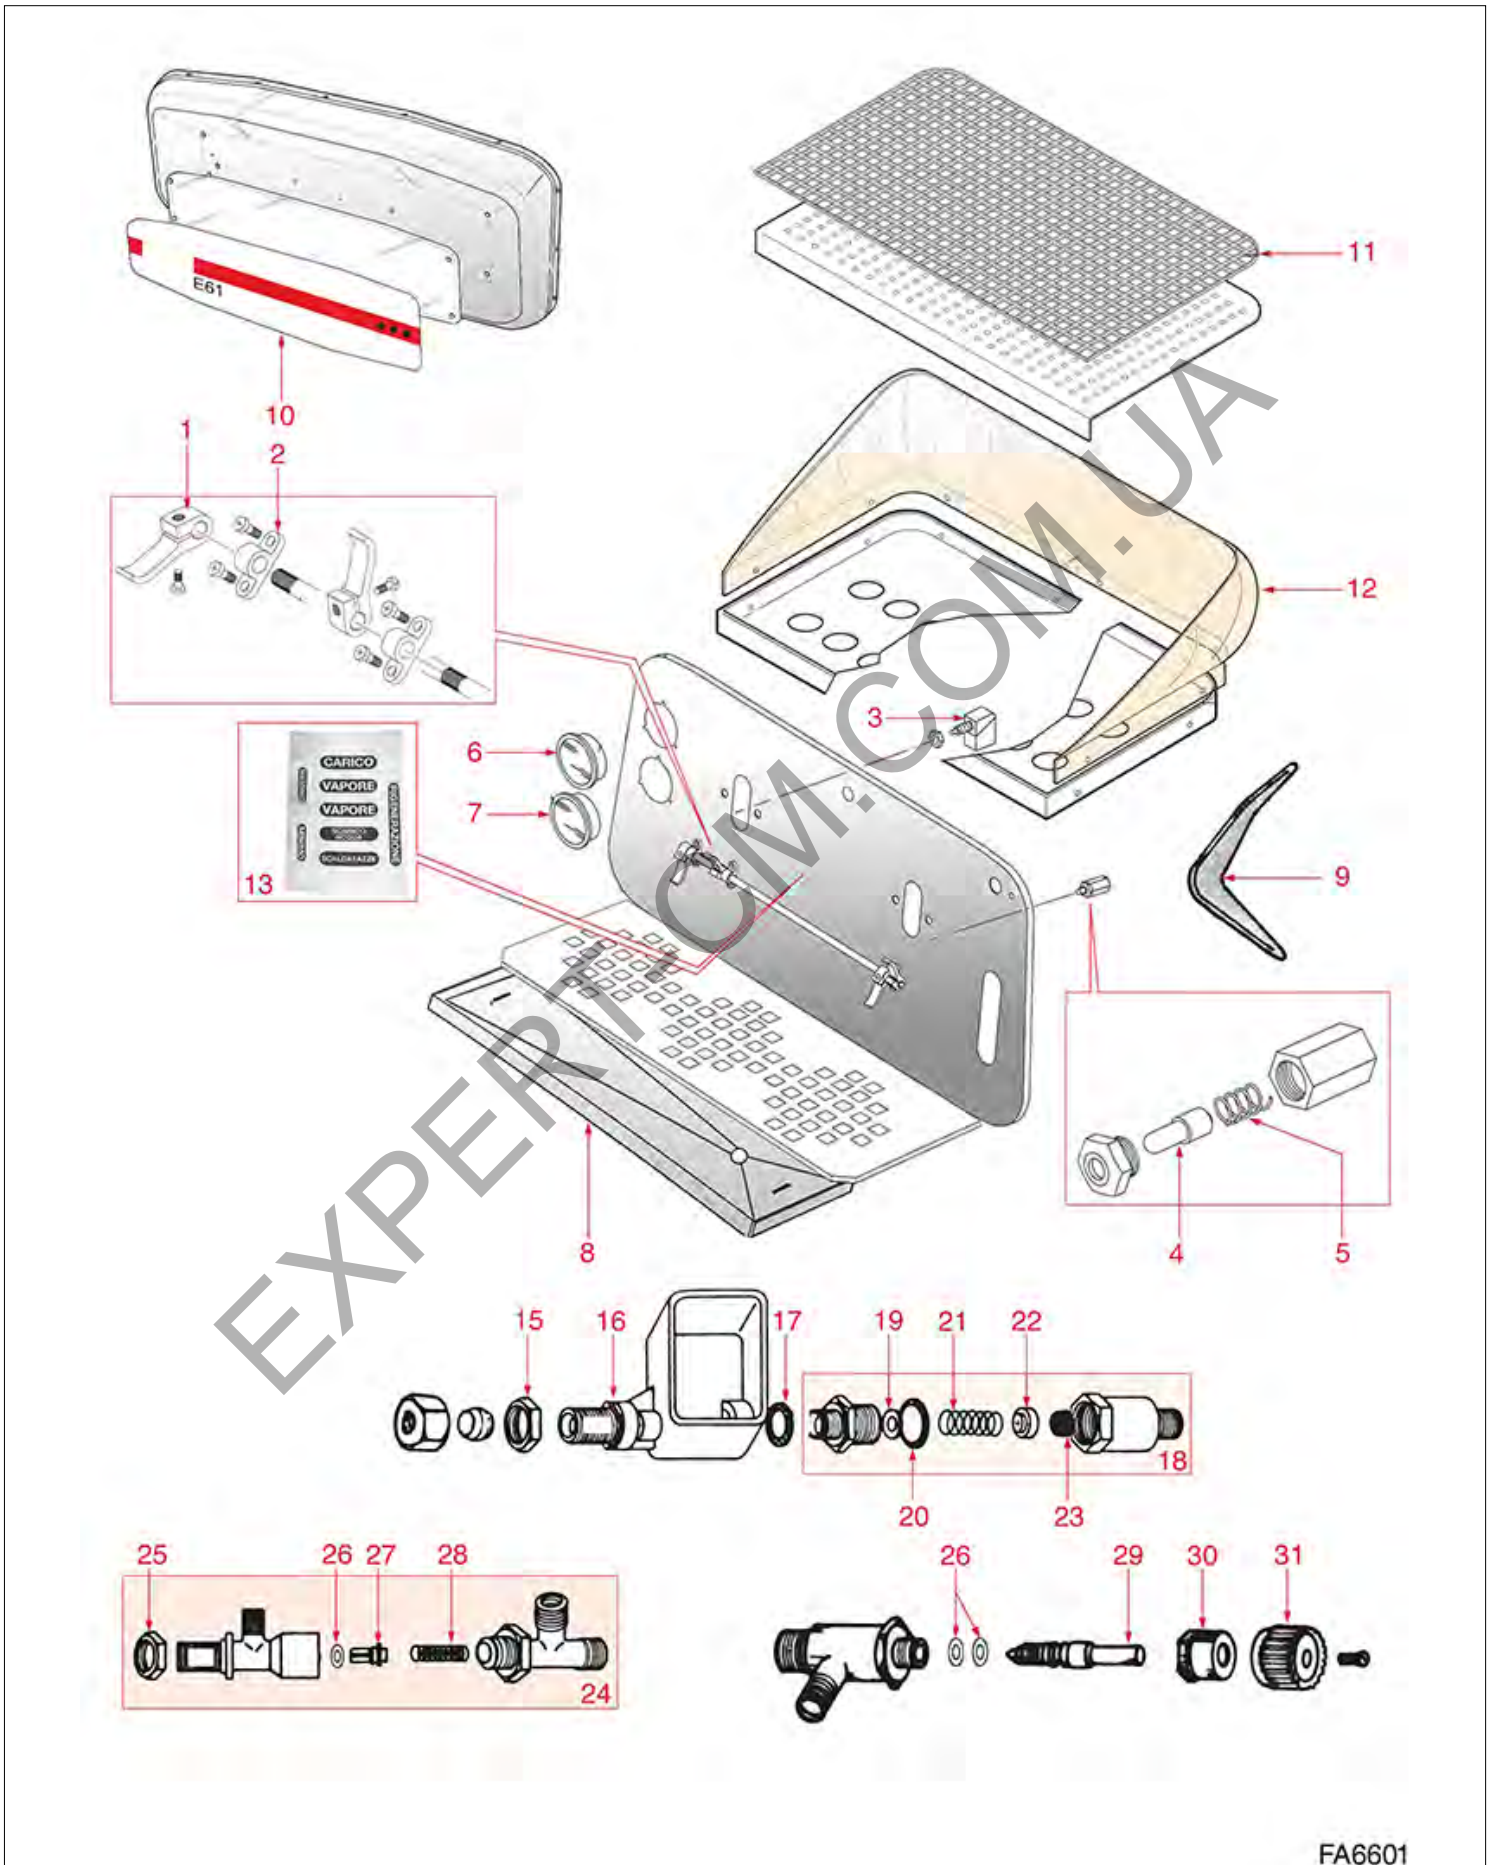

MISCELLANEOUS E61

FAEMA

Position	LF code no.	Description
1	1225014	MICRO CONTROL LEVER
3	1240817	MICROSWITCH G4 16A 250V
3	1240821	MICROSWITCH 10A 250V
4	3240419	MICROSWITCH MF9 16A 250V
6	1245554	BOILER PRESSURE GAUGE ø 52 mm 0÷3 bar
7	1245553	PUMP PRESSURE GAUGE ø 52 mm 0÷16 bar
9	1026051	BLACK ANGLE E61 (2 PCS)
10	1009002	STICKER E61 1/GR
10	1009003	STICKER E61 2/GR
10	1009004	STICKER E61 3/GR
11	1185701	CUP WARMING GRID FAEMA
11	1185702	WHITE CUP WARMING GRID
11	1185703	BROWN CUP WARMING
12	1026001	COVER E61 - 1 COFFEE GROUP
12	1026002	COVER E61 - 3 COFFEE GROUPS
12	1026003	COVER E61 - 2 COFFEE GROUPS
13	1009001	STICKER E61 SMALL
15	1349504	NUT ø 1/2" KEY 25x6 mm
17	1186620	COPPER FLAT GASKET ø 22x17x1.5 mm
18	1523513	EXPANSION VALVE ø 3/8"M-3/8"M
19	1186319	WASHER FLAT BRASS ø 13.9x8.3x1 mm
20	1186326	PTFE FLAT GASKET ø 22x16x2 mm
21	1250516	SPRING ø 15x28 mm
22	1186131	GASKET HOLDER FOR TAP
23	1186129	GASKET FLAT NBR ø 15/6x10 mm
24	1523512	NON-RETURN VALVE ø 3/8"M-1/4"M
25	1349351	NUT ø 3/8"F H5 KEY 24 mm
26	1186411	O-RING 02031 EPDM
27	1523426	NON-RETURN VALVE
28	1250202	SPRING ø 8x30 mm
31	1241484	CUP WARMER KNOB

EXPERT-CM.COM.UA