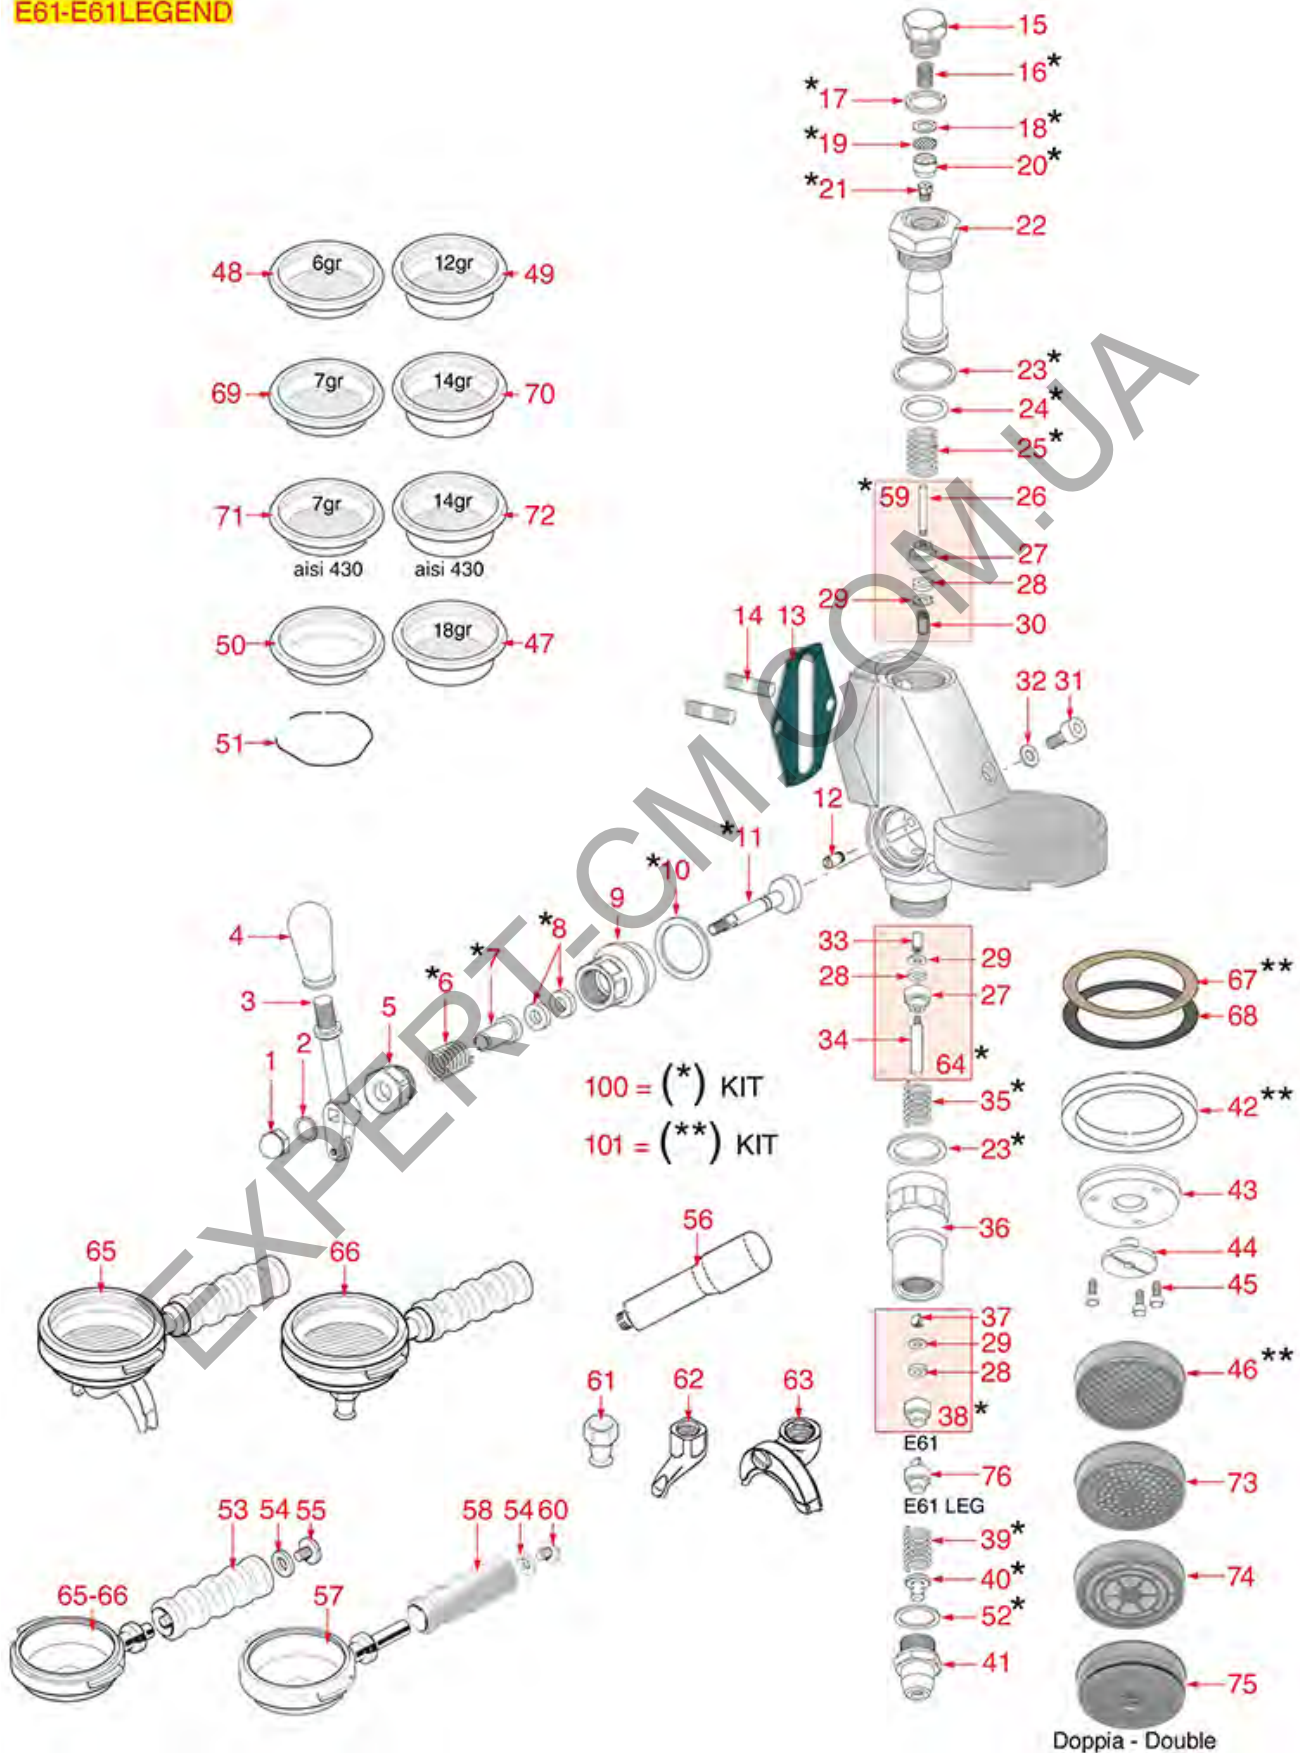

GROUP E61

E61-E61LEGEND

FAEMA