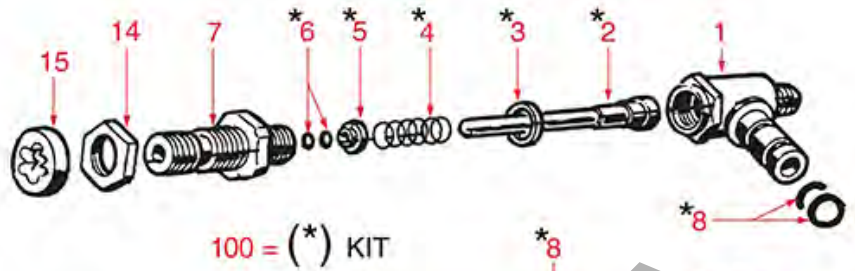

TAP E97-COMPACT-STAR-EXPRESS

E97 - EXPRESS - COMPACT - STAR

E97 - EXPRESS

STAR

COMPACT

COMPACT