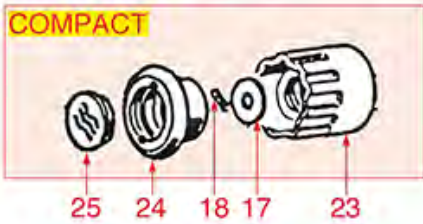

TAP E97-COMPACT-STAR-EXPRESS

E97 - EXPRESS - COMPACT - STAR

E97 - EXPRESS

STAR

COMPACT

COMPACT