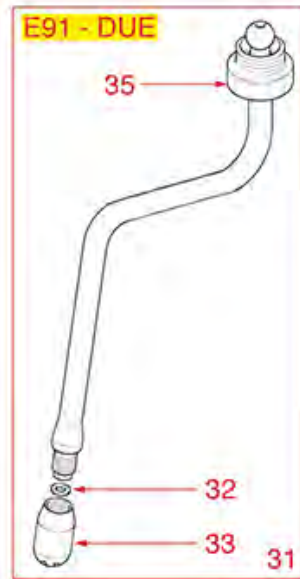

WATER STEAM TAP E91-E92-DUE

E91 - E92 - DUE

FAEMA

Position	LF code no.	Description
2	1186823	COPPER FLAT GASKET $\varnothing$ 27x21.5x1 mm
3	1250404	SPRING $\varnothing$ 11x31 mm
4	1523507	TAP VALVE
5	1186311	NBR FLAT GASKET $\varnothing$ 13x4x4 mm
5	1186822	VITON FLAT GASKET $\varnothing$ 13x4x4 mm
5	5053833	FLAT GASKET VITON $\varnothing$ 13x4x4 mm NSF
6	1186252	O-RING 0040-20 EPDM
7	1324071	WATER-STEAM TAP PIN
7	1324160	WATER/STEAM TAP PIN
9	1324002	STEAM TAP PIN
10	1255003	KNOB BODY RH-LH
11	1255003	KNOB BODY RH-LH
12	1348041	HEXAGONAL SELF-LOCKING NUT M8
13	1241319	WATER/STEAM TAP KNOB
13	1241320	WATER/STEAM TAP KNOB
14	1241362	WATER/STEAM TAP KNOB
15	3241084	ELASTIC RING FOR KNOB
16	1241036	KNOB SPACER
17	1324075	KNOB PIN
18	1255002	KNOB BODY LH
19	3060069	HEXAGONAL NUT M8 MEDIUM
20	1241069	WATER/STEAM TAP KNOB
21	1255001	KNOB BODY RH
22	1348309	STEAM TAP
26	1250408	SWIVEL SPRING $\varnothing$ 13x21 mm
27	1186319	WASHER FLAT BRASS $\varnothing$ 13.9x8.3x1 mm
28	1186236	O-RING 03043 VITON
29	1186247	CONICAL PTFE SEAL $\varnothing$ 15x7.5x10.3 mm
30	1186248	PTFE FLAT GASKET $\varnothing$ 27x20x1 mm
31	1449346	COMPLETE STAIN. STEEL STEAM PIPE $\varnothing$ 10 mm
32	1186121	PTFE FLAT GASKET $\varnothing$ 12x10x0.5 mm
33	1449043	NOZZLE FOR STEAM OUTLET
34	1449041	STAINLESS STEEL STEAM PIPE COMPL. $\varnothing$ 10mm
34	1449347	STAINLESS STEEL STEAM PIPE COMPL. $\varnothing$ 10 m
35	1349472	STEAM TAP FITTING
37	1449196	NOZZLE FOR WATER OUTLET
38	1449148	STAINLESS STEEL COMPLETE WATER PIPE
100	1910007	WATER/STEAM TAP REPAIR KIT