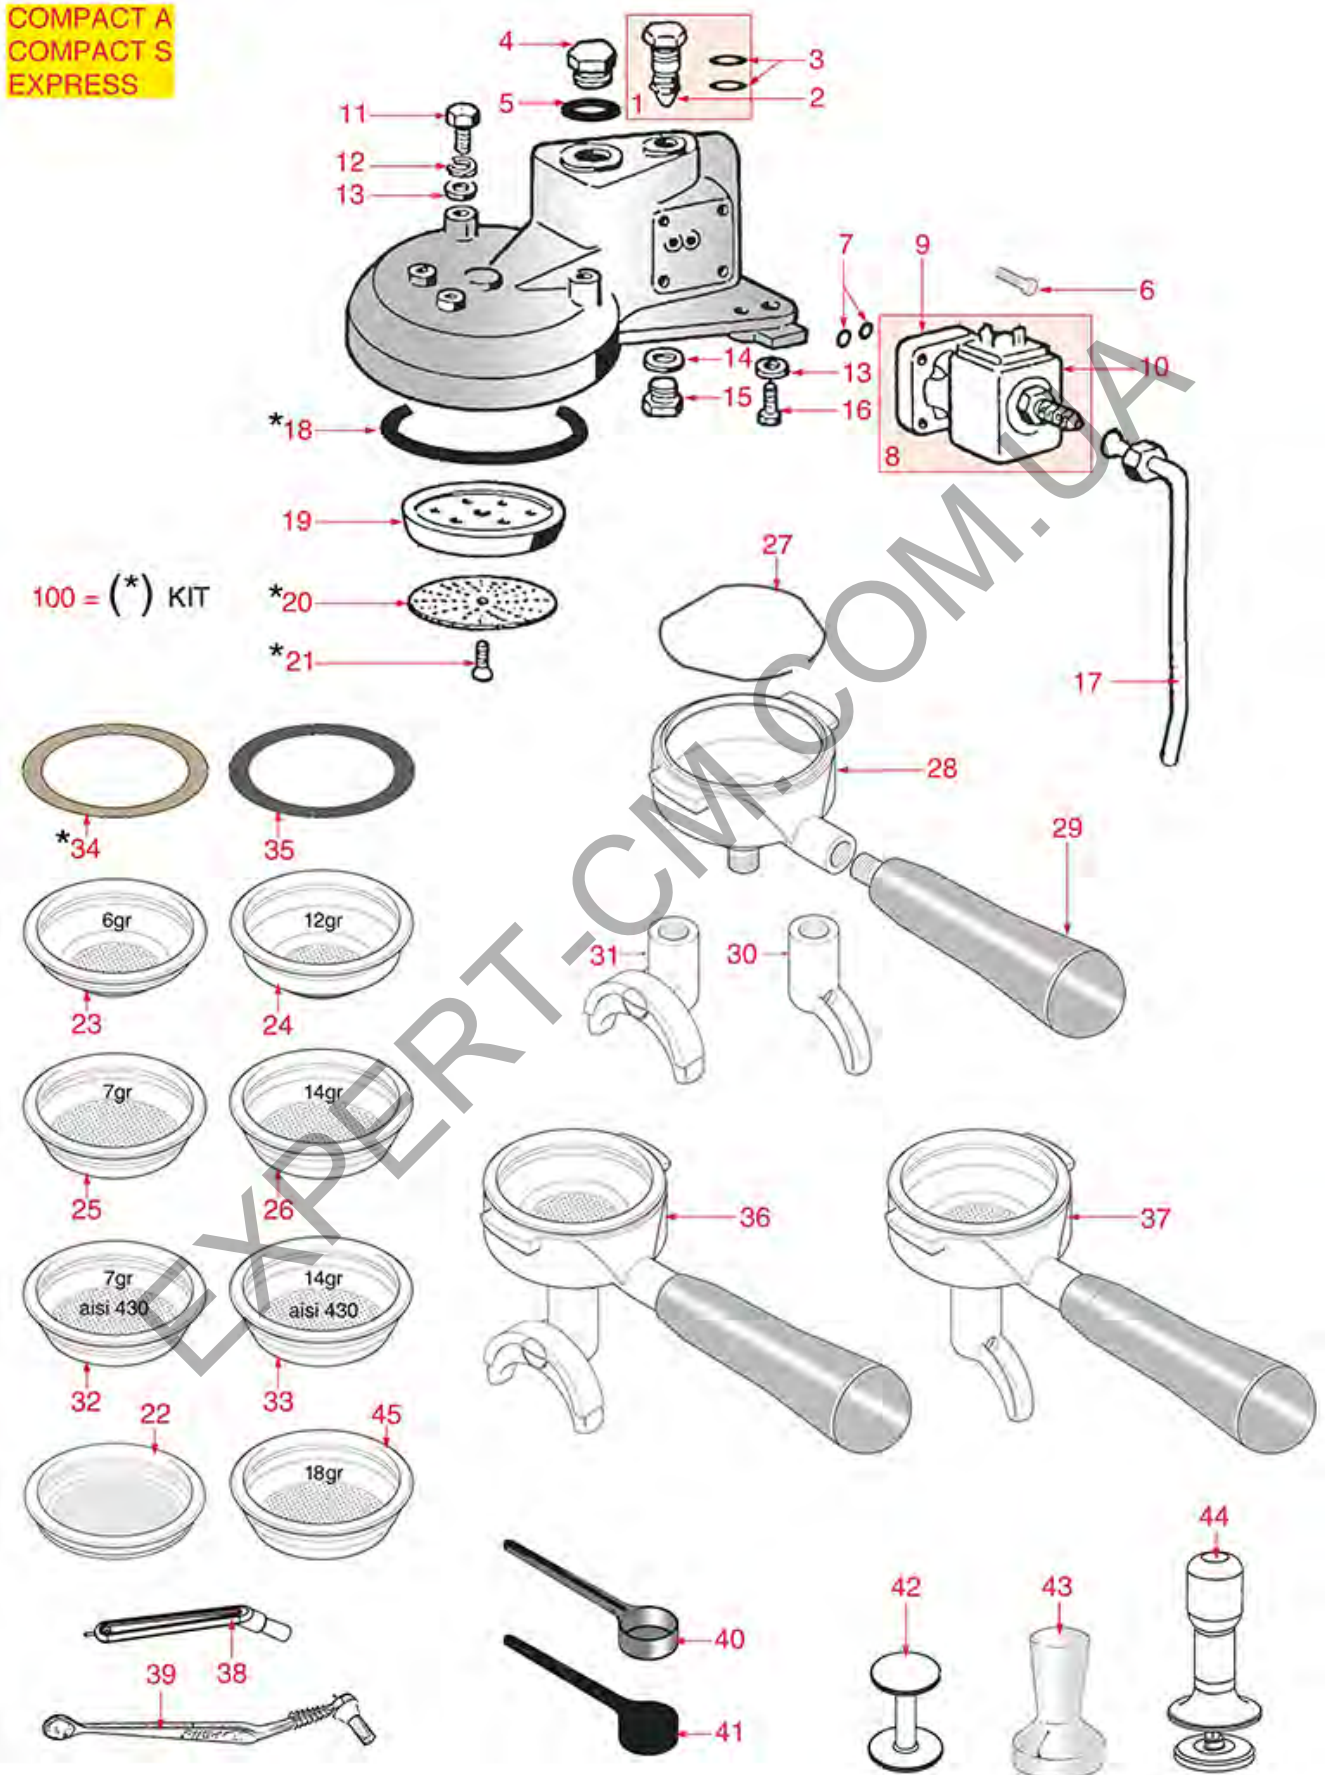

GROUP COMPACT-EXPRESS

COMPACT A
COMPACT S
EXPRESS

FAEMA

Position	LF code no.	Description
1	1501532	PLUG COMPLETE WITH JET
2	1501533	NOZZLE M10x1 HOLE $\varnothing$ 0.5 mm
3	1186255	O-RING 0109 EPDM
4	1439025	CAP $\varnothing$ 20 mm FOR BREW GROUP
5	1186248	PTFE FLAT GASKET $\varnothing$ 27x20x1 mm
6	1455034	CYLINDER HEAD SCREW M4x10
7	1186611	O-RING 02025 RED SILICONE
7	1186612	O-RING 02025 VITON
8	1120330	3-WAY SOLENOID VALVE LUCIFER 240V 50Hz
8	1120335	3-WAY SOLENOID VALVE PARKER 230V 50/60Hz
9	1120334	3-WAY MECHANICAL COMPONENT LUCIFER
9	1120339	3-WAY MECHANICAL COMPONENT PARKER
10	1120332	COIL LUCIFER/PARKER 220/240V 9W 50Hz
10	3120032	COIL PARKER ZB09 9W 220/240V 50/60Hz
11	1528009	HEXAGON HEAD SCREW M6x12
13	3528010	FLAT WASHER M6
14	1186240	PTFE FLAT GASKET $\varnothing$ 17x12x0.5 mm
15	1439024	CAP $\varnothing$ 12 mm FOR BREW GROUP
18	1186721	FILTER HOLDER GASKET $\varnothing$ 74x57.5x8 mm
18	1186722	FILTER HOLDER GASKET $\varnothing$ 73x57x8 mm
18	1186723	FILTER HOLDER GASKET $\varnothing$ 73x57x8.5 mm
18	5028118	GASKET FILTER HOLDER $\varnothing$ 74x58x8 mm
19	1081004	SHOWER HOLDER DIFFUSER
20	1081006	SHOWER SCREEN $\varnothing$ 51.5 mm
21	1528023	COUNTERSUNK FLAT HEAD SCREWS M5x16
22	1160339	BLIND FILTER
23	1160251	1 CUP FILTER 6 g
24	1160252	FILTER 2-CUP 12 g
25	1160335	1 CUP FILTER 7 g
26	1160337	FILTER 2-CUP 14 g
27	1250101	FILTER BLOCKING SPRING $\varnothing$ 1,00 mm INOX
28	1165022	FILTER HOLDER COFFEE MACHINES
29	1241504	FILTER HOLDER HANDLE M12
30	1022501	SINGLE SPOUT $\varnothing$ 3/8"
31	1022502	DOUBLE SPOUT $\varnothing$ 3/8"
32	1160281	1-CUP FILTER 7 gr - BASIC QUALITY
33	1160282	FILTER 2-CUP 14 g - COST EFFECTIVE
34	1190001	PAPER SHIM $\varnothing$ 73x59x0.8 mm
35	1190002	RUBBER SHIM $\varnothing$ 73x59x1 mm EPDM
36	5014054	FILTERHOLDER COMPLETE 2 CUPS FAEMA
37	5014055	FILTERHOLDER COMPLETE 1 CUP FAEMA
38	1384001	BRUSH FOR COFFEE SHOWER
39	1384003	BLACK SHOWER CLEANING BRUSH
40	1069002	STAINLESS STEEL MEASURING SPOON 20 ml
41	1069001	PLASTIC MEASURING SPOON 20 ml
42	1385002	NYLON COFFEE TAMPER $\varnothing$ 50/57 mm
43	1385053	ANODISED ALUMINUM TAMPER $\varnothing$ 58 mm
44	1385600	DYNAMOMETRIC MANUAL COFFEE TAMPER $\varnothing$ 57mm
44	1385602	TAMPER MANUAL DYNAMOMETRICAL $\varnothing$ 57 mm
45	1160345	2 CUPS FILTER 18 gr
100	1900007	SHOWER AND GROUP GASKET KIT