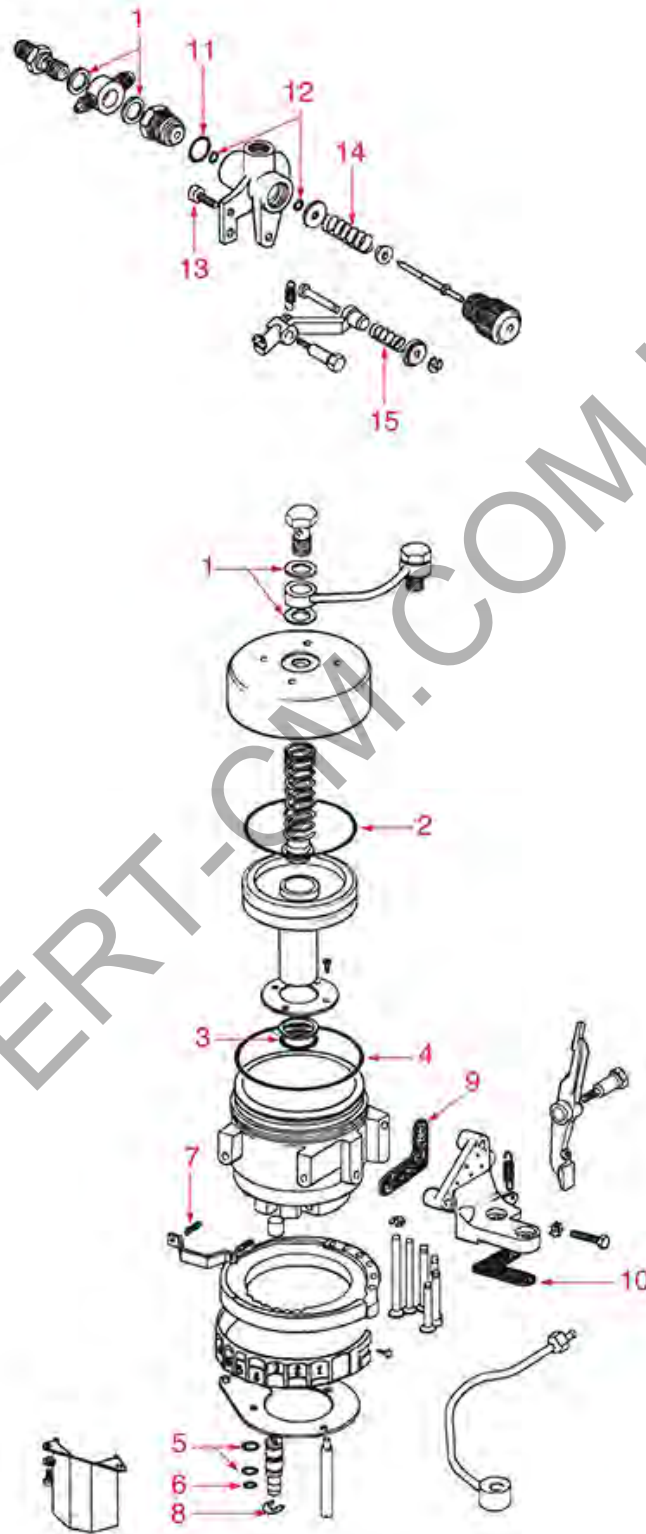

GROUP P6-E66

E66 - P6

FAEMA

Position	LF code no.	Description
1	1186619	COPPER FLAT GASKET $\varnothing$ 18x14x1.5 mm
2	1186505	O-RING 06262 EPDM
3	1186506	O-RING 04125 EPDM
4	1186507	O-RING M 0780-30 EPDM
5	1186411	O-RING 02031 EPDM
6	1186612	O-RING 02025 VITON
7	1250162	NON-RETURN VALVE SPRING $\varnothing$ 6.5x20 mm
8	1348817	CIRCLIP RADIAL $\varnothing$ 4 mm
11	3243086	O-RING 0117 EPDM
12	1186514	O-RING 02015 SILICON
13	1184804	CYLINDER HEAD SCREW M6x8
14	1250536	SPRING $\varnothing$ 13x42 mm
15	1250163	VALVE SPRING $\varnothing$ 12x30 mm

EXPERT-CM.COM.UA