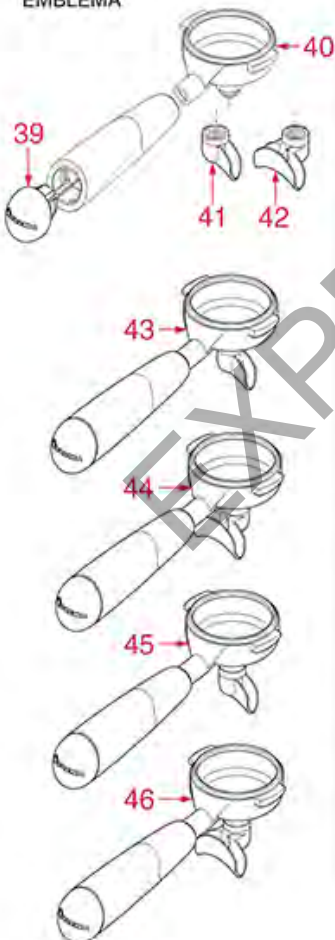

GROUP EMBLEMA-ENOVA-TEOREMA

EMBLEMA-ENOVA-TEOREMA

EMBLEMA

ENOVA

TEOREMA