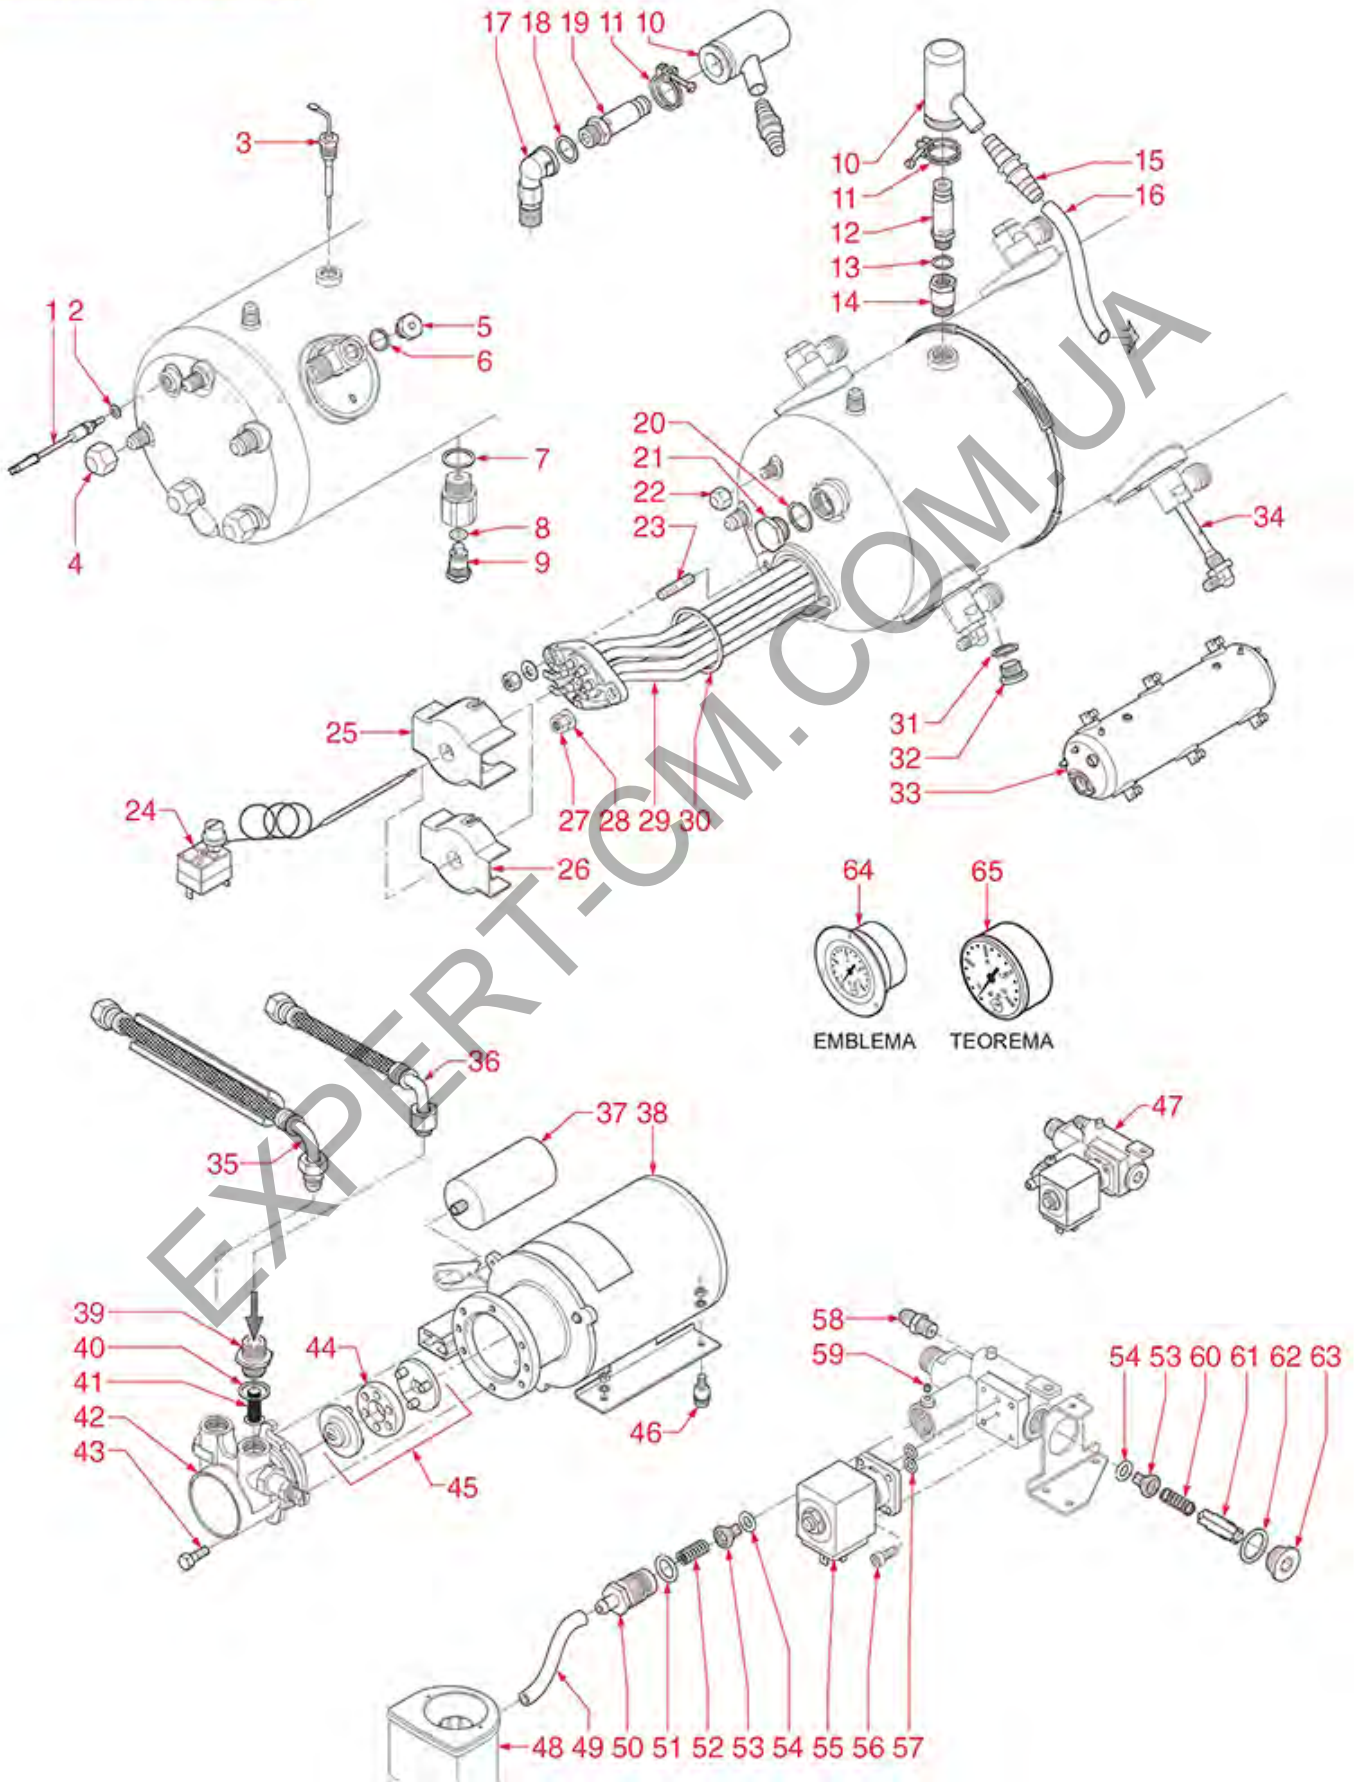

BOILER EMBLEMA-TEOREMA

EMBLEMA-TEOREMA

Positions without LF code no.: upon request

FAEMA

Position	LF code no.	Description
1	1397042	TEMPERATURE PROBE
3	1430007	LEVEL PROBE $\varnothing$ 1/4"M-112 mm
6	1186619	COPPER FLAT GASKET $\varnothing$ 18x14x1.5 mm
7	1186214	COPPER FLAT GASKET $\varnothing$ 26x21.5x1.5 mm
8	1186255	O-RING 0109 EPDM
12	1515004	BOILER VALVE $\varnothing$ 1/4"M - 2.0 bar CE/PED
16	1449289	SILICONE HOSE $\varnothing$ 10x13 SHORE 60 - 100 m
16	1449689	SILICONE HOSE $\varnothing$ 10x13 SHORE 60 - 10 m
18	1186957	FLAT GASKET PTFE $\varnothing$ 22x17x1,5 mm
19	1515007	BOILER VALVE $\varnothing$ 3/8"M - 2.0 bar CE/PED
20	1186214	COPPER FLAT GASKET $\varnothing$ 26x21.5x1.5 mm
24	5047881	SINGLE-PHASE THERMOSTAT 170°C
27	3528137	HEXAGONAL NUT HIGH M8
29	1755117	HEATING ELEMENT 3780/4500W 230/400V
29	1755296	HEATING ELEMENT 5400/6520W 220/240V
30	1186607	FLAT CARBO GASKET $\varnothing$ 57.8x50x3 mm
31	1186957	FLAT GASKET PTFE $\varnothing$ 22x17x1,5 mm
34	1449217	INJECTOR PIPE
35	7102087	HOSE FLEX $\varnothing$ 3/8"Fc x 3/8"CMc 380 mm
38	1240296	MOTOR SMA WITH FLANGE 150W
39	1349270	PUMP FITTING $\varnothing$ 3/8"M-3/8"M
40	1786222	FLAT GASKET EPDM $\varnothing$ 22x18x1.5 mm
41	1160074	WATER FILTER $\varnothing$ 8.5x25 mm
42	1330018	ROTARY VANE PUMP CIMBALI/FAEMA $\varnothing$ 3/8"
42	1330031	ROTARY VANE PUMP ROTOFLOW $\varnothing$ 3/8"
42	1330033	ROTARY VANE PUMP PROCON $\varnothing$ 3/8"
42	1330200	ROTARY VANE PUMP NUERT $\varnothing$ 3/8" GAS
44	1191002	RUBBER COUPLING $\varnothing$ 41.5 mm
45	1191003	COMPLETE METAL COUPLING
48	1527037	DRAIN TANK
49	1449285	SILICONE HOSE $\varnothing$ 6x10 SHORE 60 - 100 m
49	1449685	SILICONE HOSE $\varnothing$ 6x10 SHORE 60 - 5 m
51	3060608	O-RING O3050 EPDM
54	1186358	O-RING 03030 EPDM
55	1120241	2-WAY SOLENOID VALVE LUCIFER 24V 50/60Hz
55	1120941	SOLENOID VALVE ODE 2-WAY 24VAC 8W
57	1186966	GASKET ORM 0057-19 VITON GREEN
62	1186957	FLAT GASKET PTFE $\varnothing$ 22x17x1,5 mm
64	1245088	PUMP PRESSURE GAUGE $\varnothing$ 62 mm 0÷16 bar
65	1245090	MANOMETER FOR PUMP $\varnothing$ 62 MM 0÷16 bar