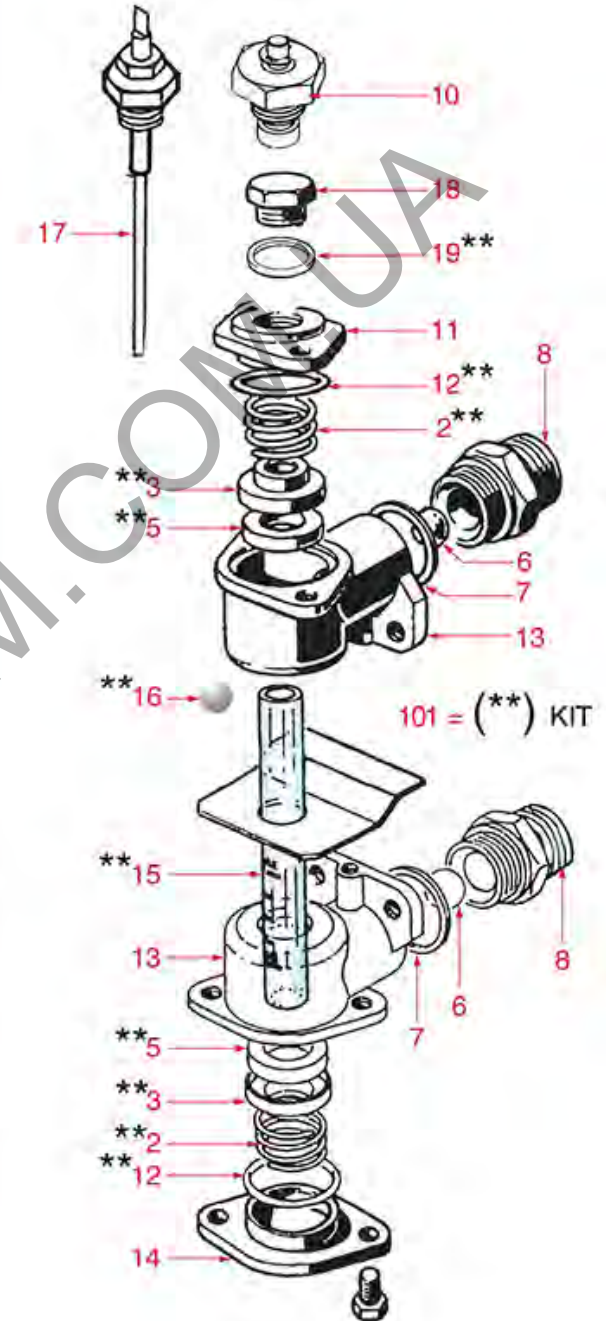

NO STOP - STAR