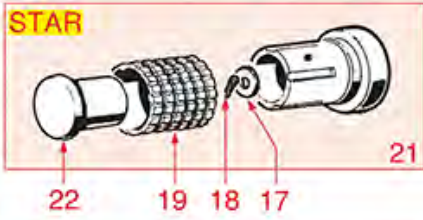

TAP E97-COMPACT-STAR-EXPRESS

E97 - EXPRESS - COMPACT - STAR

E97 - EXPRESS

STAR

COMPACT

COMPACT