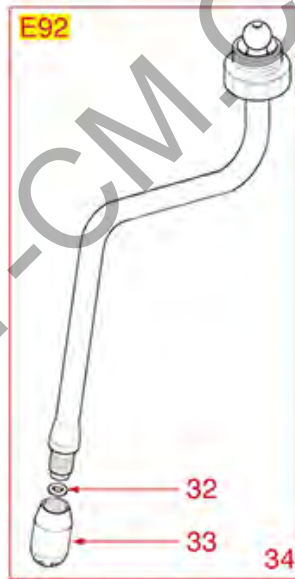

WATER STEAM TAP E91-E92-DUE

E91 - E92 - DUE

FAEMA

Position	LF code no.	Description
2	1186823	COPPER FLAT GASKET $\varnothing$ 27x21.5x1 mm
3	1250404	SPRING $\varnothing$ 11x31 mm
4	1523507	TAP VALVE
5	1186311	NBR FLAT GASKET $\varnothing$ 13x4x4 mm
5	1186822	VITON FLAT GASKET $\varnothing$ 13x4x4 mm
5	5053833	FLAT GASKET VITON $\varnothing$ 13x4x4 mm NSF
6	1186252	O-RING 0040-20 EPDM
7	1324071	WATER-STEAM TAP PIN
7	1324160	WATER/STEAM TAP PIN
9	1324002	STEAM TAP PIN
10	1255003	KNOB BODY RH-LH
11	1255003	KNOB BODY RH-LH
12	1348041	HEXAGONAL SELF-LOCKING NUT M8
13	1241319	WATER/STEAM TAP KNOB
13	1241320	WATER/STEAM TAP KNOB
14	1241362	WATER/STEAM TAP KNOB
15	3241084	ELASTIC RING FOR KNOB
16	1241036	KNOB SPACER
17	1324075	KNOB PIN
18	1255002	KNOB BODY LH
19	3060069	HEXAGONAL NUT M8 MEDIUM
20	1241069	WATER/STEAM TAP KNOB
21	1255001	KNOB BODY RH
22	1348309	STEAM TAP
26	1250408	SWIVEL SPRING $\varnothing$ 13x21 mm
27	1186319	WASHER FLAT BRASS $\varnothing$ 13.9x8.3x1 mm
28	1186236	O-RING 03043 VITON
29	1186247	CONICAL PTFE SEAL $\varnothing$ 15x7.5x10.3 mm
30	1186248	PTFE FLAT GASKET $\varnothing$ 27x20x1 mm
31	1449346	COMPLETE STAIN. STEEL STEAM PIPE $\varnothing$ 10 mm
32	1186121	PTFE FLAT GASKET $\varnothing$ 12x10x0.5 mm
33	1449043	NOZZLE FOR STEAM OUTLET
34	1449041	STAINLESS STEEL STEAM PIPE COMPL. $\varnothing$ 10mm
34	1449347	STAINLESS STEEL STEAM PIPE COMPL. $\varnothing$ 10 m
35	1349472	STEAM TAP FITTING
37	1449196	NOZZLE FOR WATER OUTLET
38	1449148	STAINLESS STEEL COMPLETE WATER PIPE
100	1910007	WATER/STEAM TAP REPAIR KIT