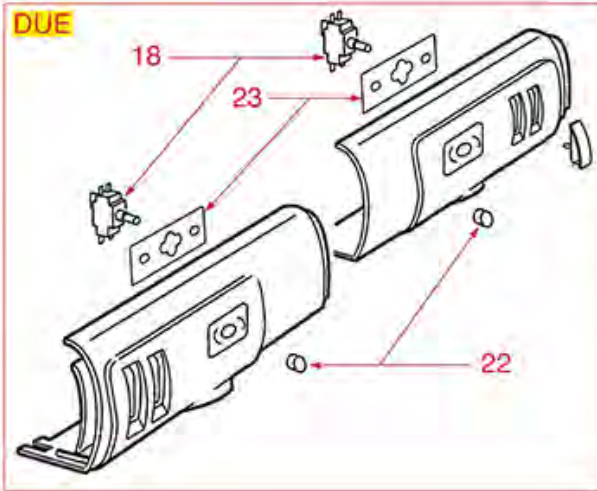

PUSH-BUTTONS E91-E98-DUE

FAEMA

Position	LF code no.	Description
2	1319044	PUSH-BUTTON PANEL MEMBRANE 1 BUTTON
3	1319028	BUTTON F.PUSH-BUTTON PANEL
10	1319025	PUSH-BUTTON PANEL BOARD 5 BUTTONS
14	1319038	PUSH-BUTTON PANEL BOARD 6 BUTTONS
18	1319053	BIPOLAR SWITCH 16A 250V
21	1319096	BUTTON F.PUSH-BUTTON PANEL
22	1319054	SWITCH BUTTON

EXPERT-CM.COM.UA