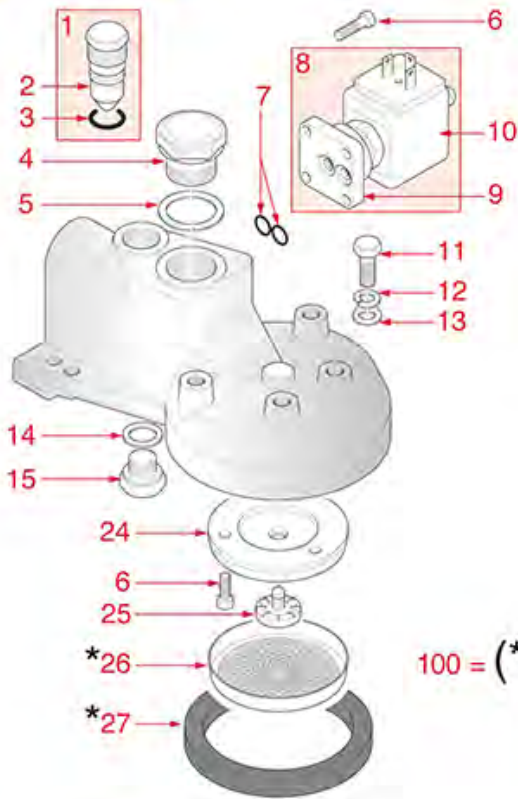

GROUP E91-E92-E97-E98-DUE-SMART

DUE A/S - SMART
E91 - E97 - E98

E91 - E92

100 = (*) KIT