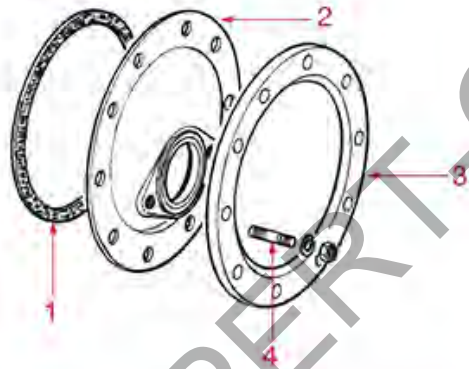

EXPERT-CM.COM.UA

BOILER E61-P4-P6-E64-E66-STAR-NO STOP

STAR- NO STOP

P4 - P6 - E64 - E66

E61 (16)

E61 (12)

FAEMA

Position	LF code no.	Description
1	1186551	BOILER GASKET ø 150x137x3 mm
3	1048003	ALUMINIUM FLANGE-COVER 10 HOLES
4	1184009	STAINLESS STEEL M8x25 mm STUD
5	1048101	FLANGE-COVER 12 HOLES
7	1186396	BOILER GASKET ø 246x207x3 mm
7	1186553	BOILER GASKET ø 243x204x3 mm
9	1048102	ALUMINIUM FLANGE-COVER 12 HOLES
10	1186606	FLAT CARBO GASKET ø 57x43x3 mm
12	1186552	BOILER GASKET ø 243x205x3 mm
14	1048103	ALUMINIUM FLANGE-COVER 16 HOLES
15	1449355	GROUP BOILER PIPE
18	1449357	GROUP BOILER PIPE
19	1449358	GROUP BOILER PIPE
20	1449354	INJECTOR PIPE ø 1/4"Mx1/4"M 180 mm
21	1449353	MANIFOLD HYDRAULIC PIPE
22	1449048	3-WAYS PIPE