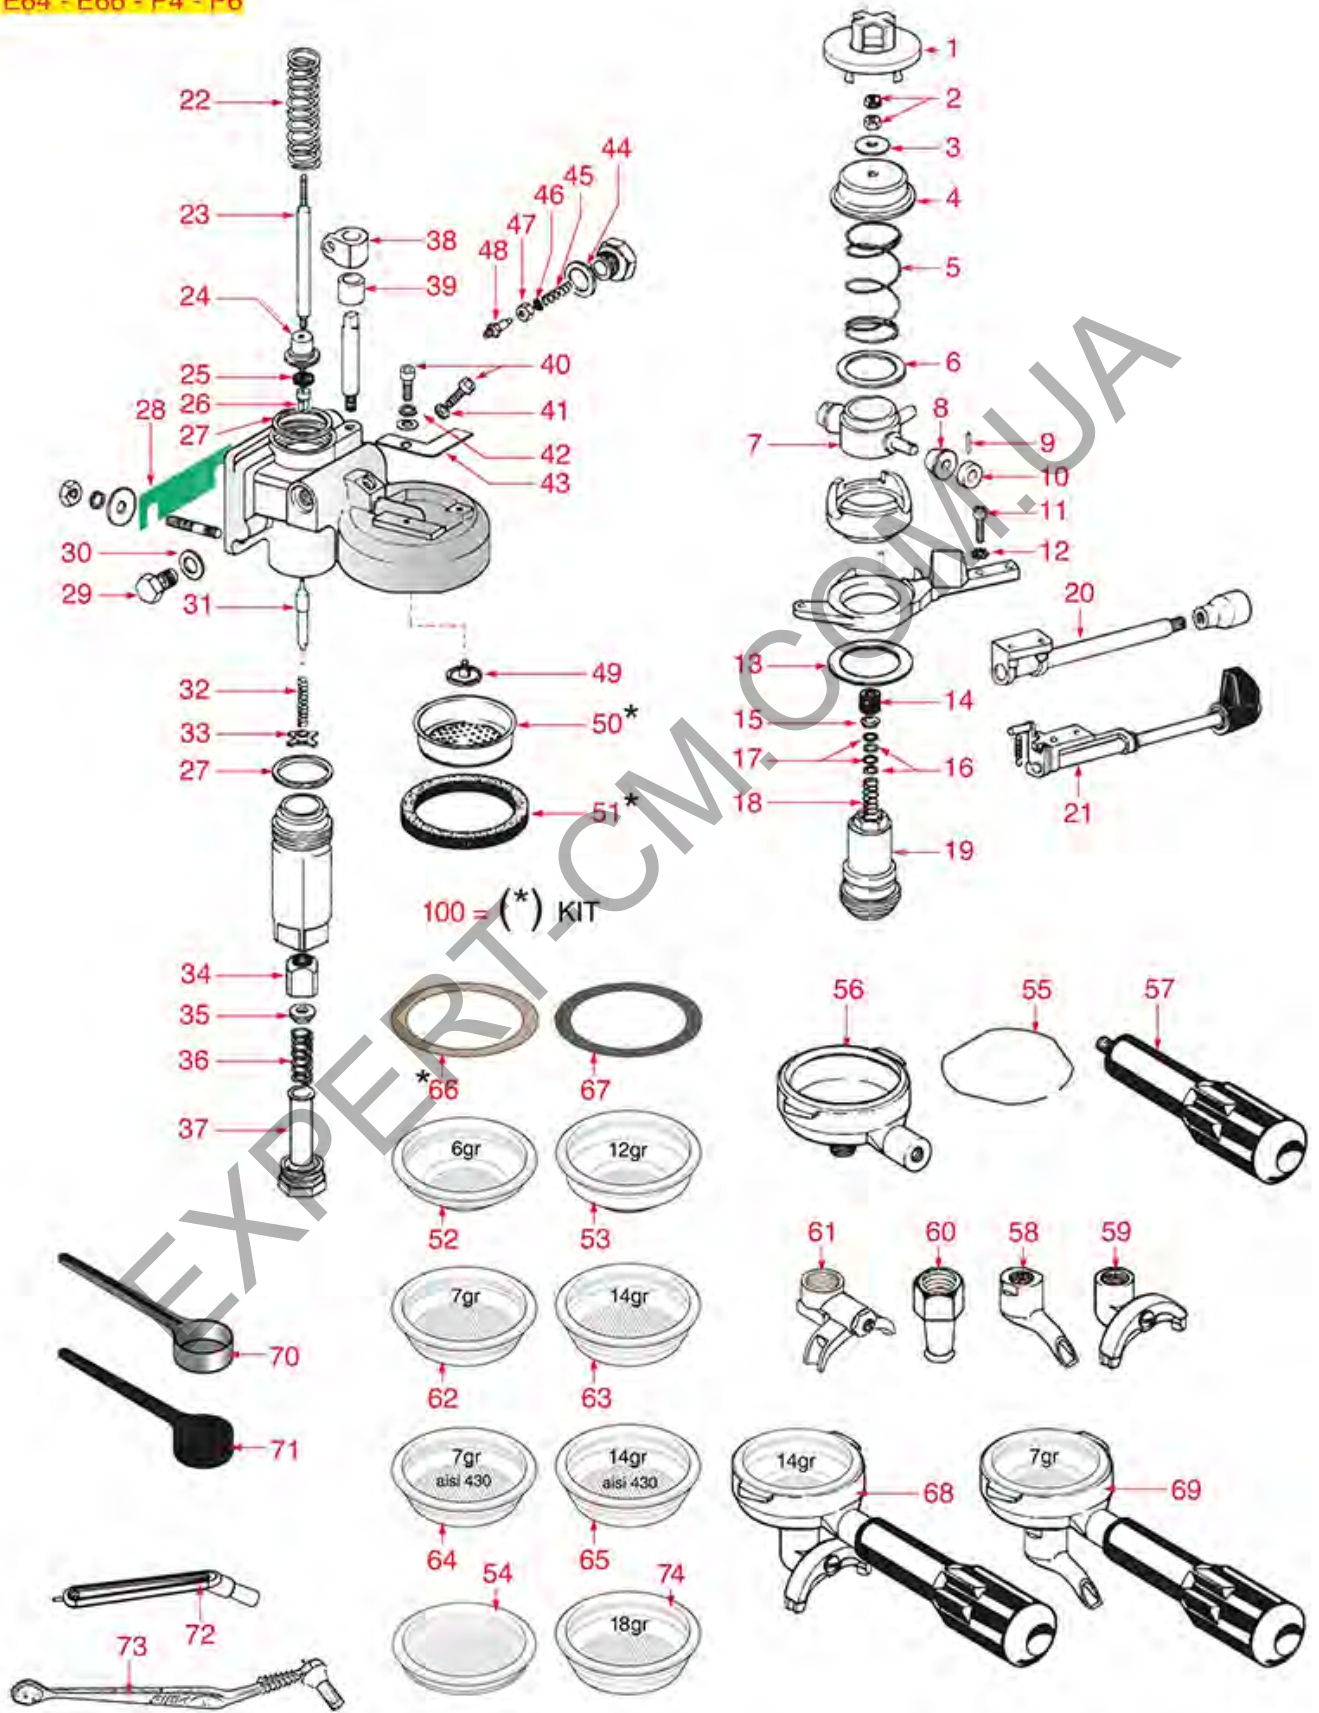

GROUP P4-P6-E64-E66

E64 - E66 - P4 - P6

FAEMA

Position	LF code no.	Description
10	1186431	ROLL BUSHING
14	1186432	UPPER SPRING HOLDER BUSHING
15	1186433	SPRING GUIDE BUSHING
16	1186434	FLAT PTFE GASKET $\varnothing$ 10x7x0.5 mm
17	1186435	O-RING 106 VITON
24	1186447	GASKET HOLDER BUSHING
25	1186822	VITON FLAT GASKET $\varnothing$ 13x4x4 mm
25	5053833	FLAT GASKET VITON $\varnothing$ 13x4x4 mm NSF
26	1324062	GASKET HOLDER PIN
27	1186436	COPPER ROUND GASKET $\varnothing$ 33x26x3 mm
30	1186437	ASBESTOS FREE FLAT GASKET $\varnothing$ 16x12x2 mm
32	1250403	INFUSION SPRING $\varnothing$ 7.5x27 mm
34	1523518	COMPLETE OUTLET VALVE E64/P4
35	1250421	OUTLET VALVE SPRING GUIDE BUSHING
36	1250537	SPRING $\varnothing$ 14x45 mm
40	1184804	CYLINDER HEAD SCREW M6x8
41	1186811	COPPER FLAT GASKET $\varnothing$ 10x6x1 mm
42	1186444	WASHER ELASTIC SPIRAL M6
44	1186171	ROUND COPPER GASKET $\varnothing$ 22x16.5x2.2 mm
45	1250511	JET SPRING $\varnothing$ 8x20 mm
46	1160011	WATER FILTER $\varnothing$ 9 mm
49	1501565	GROUP SPRAY NOZZLE $\varnothing$ 21 mm M5x1
50	1081016	SHOWER SCREEN $\varnothing$ 60 mm
50	1081116	SHOWER SCREEN $\varnothing$ 60 mm
50	1081216	SHOWER SCREEN $\varnothing$ 60 mm
50	1081516	SHOWER $\varnothing$ 60 mm
51	1186721	FILTER HOLDER GASKET $\varnothing$ 74x57.5x8 mm
51	1186722	FILTER HOLDER GASKET $\varnothing$ 73x57x8 mm
51	1186723	FILTER HOLDER GASKET $\varnothing$ 73x57x8.5 mm
51	1186724	FILTER HOLDER GASKET $\varnothing$ 73x57x9 mm
51	5028118	GASKET FILTER HOLDER $\varnothing$ 74x58x8 mm
52	1160251	1 CUP FILTER 6 g
53	1160252	FILTER 2-CUP 12 g
54	1160339	BLIND FILTER
55	1250101	FILTER BLOCKING SPRING $\varnothing$ 1,00 mm INOX
56	1165022	FILTER HOLDER COFFEE MACHINES
57	1241504	FILTER HOLDER HANDLE M12
58	1022501	SINGLE SPOUT $\varnothing$ 3/8"
59	1022502	DOUBLE SPOUT $\varnothing$ 3/8"
60	1022503	STRAIGHT SINGLE SPOUT $\varnothing$ 3/8"
61	1022523	ADJUSTABLE SHORT DOUBLE SPOUT $\varnothing$ 3/8"
62	1160335	1 CUP FILTER 7 g
63	1160337	FILTER 2-CUP 14 g
64	1160281	1-CUP FILTER 7 gr - BASIC QUALITY
65	1160282	FILTER 2-CUP 14 g - COST EFFECTIVE
66	1190001	PAPER SHIM $\varnothing$ 73x59x0.8 mm
67	1190002	RUBBER SHIM $\varnothing$ 73x59x1 mm EPDM
70	1069002	STAINLESS STEEL MEASURING SPOON 20 ml
71	1069001	PLASTIC MEASURING SPOON 20 ml
72	1384001	BRUSH FOR COFFEE SHOWER
73	1384003	BLACK SHOWER CLEANING BRUSH
74	1160345	2 CUPS FILTER 18 gr
100	1900006	SHOWER AND GROUP GASKET KIT