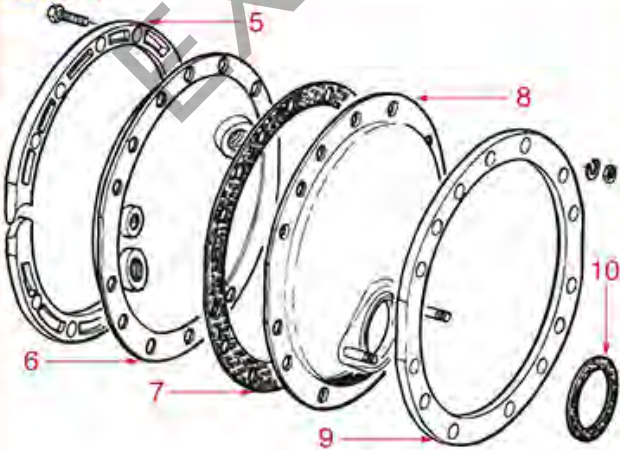

EXPERT-CM.COM.UA

BOILER E61-P4-P6-E64-E66-STAR-NO STOP

STAR- NO STOP

P4 - P6 - E64 - E66

E61 (16)

E61 (12)

FAEMA

Position	LF code no.	Description
1	1186551	BOILER GASKET ø 150x137x3 mm
3	1048003	ALUMINIUM FLANGE-COVER 10 HOLES
4	1184009	STAINLESS STEEL M8x25 mm STUD
5	1048101	FLANGE-COVER 12 HOLES
7	1186396	BOILER GASKET ø 246x207x3 mm
7	1186553	BOILER GASKET ø 243x204x3 mm
9	1048102	ALUMINIUM FLANGE-COVER 12 HOLES
10	1186606	FLAT CARBO GASKET ø 57x43x3 mm
12	1186552	BOILER GASKET ø 243x205x3 mm
14	1048103	ALUMINIUM FLANGE-COVER 16 HOLES
15	1449355	GROUP BOILER PIPE
18	1449357	GROUP BOILER PIPE
19	1449358	GROUP BOILER PIPE
20	1449354	INJECTOR PIPE ø 1/4"Mx1/4"M 180 mm
21	1449353	MANIFOLD HYDRAULIC PIPE
22	1449048	3-WAYS PIPE