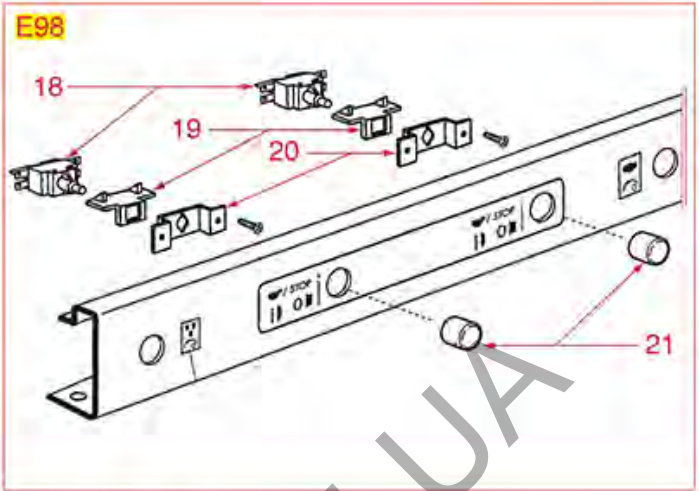

PUSH-BUTTONS E91-E98-DUE

FAEMA

Position	LF code no.	Description
2	1319044	PUSH-BUTTON PANEL MEMBRANE 1 BUTTON
3	1319028	BUTTON F.PUSH-BUTTON PANEL
10	1319025	PUSH-BUTTON PANEL BOARD 5 BUTTONS
14	1319038	PUSH-BUTTON PANEL BOARD 6 BUTTONS
18	1319053	BIPOLAR SWITCH 16A 250V
21	1319096	BUTTON F.PUSH-BUTTON PANEL
22	1319054	SWITCH BUTTON

EXPERT-CM.COM.UA