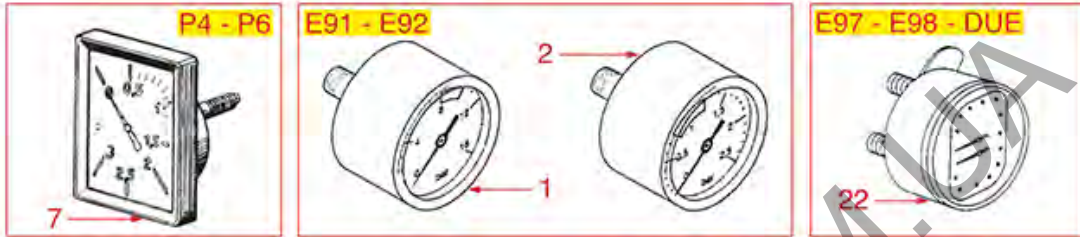

PRESSURE GAUGES-TANKS-MISCELLANEOUS

FAEMA

Position	LF code no.	Description
1	1245557	PUMP PRESSURE GAUGE ø 42 mm 0÷16 bar
2	1245556	BOILER PRESSURE GAUGE ø 42 mm 0÷2.5 bar
3	1245554	BOILER PRESSURE GAUGE ø 52 mm 0÷3 bar
4	1245553	PUMP PRESSURE GAUGE ø 52 mm 0÷16 bar
5	1245555	BOILER-PUMP PRESSURE GAUGE ø 60 mm
6	1245551	BOILER-PUMP PRESSURE GAUGE ø 63 mm
9	1527306	PLASRIC TANK
10	1527307	LOWER TANK - PLASTIC
11	1349501	OUTLET FITTING
12	1527001	TANK COMPLETION
15	1069001	PLASTIC MEASURING SPOON 20 ml
16	1069002	STAINLESS STEEL MEASURING SPOON 20 ml
17	1385002	NYLON COFFEE TAMPER ø 50/57 mm
18	1385054	ANODISED ALUMINUM TAMPER ø 53 mm
19	1385053	ANODISED ALUMINUM TAMPER ø 58 mm
20	1384001	BRUSH FOR COFFEE SHOWER
21	1384002	BRUSH FOR MAINTENANCE
22	1245022	BOILER-PUMP PRESSURE GAUGE ø 63 mm
23	1527005	UPPER PLASTIC DRAIN TANK

EXPERT-CM.COM.UA