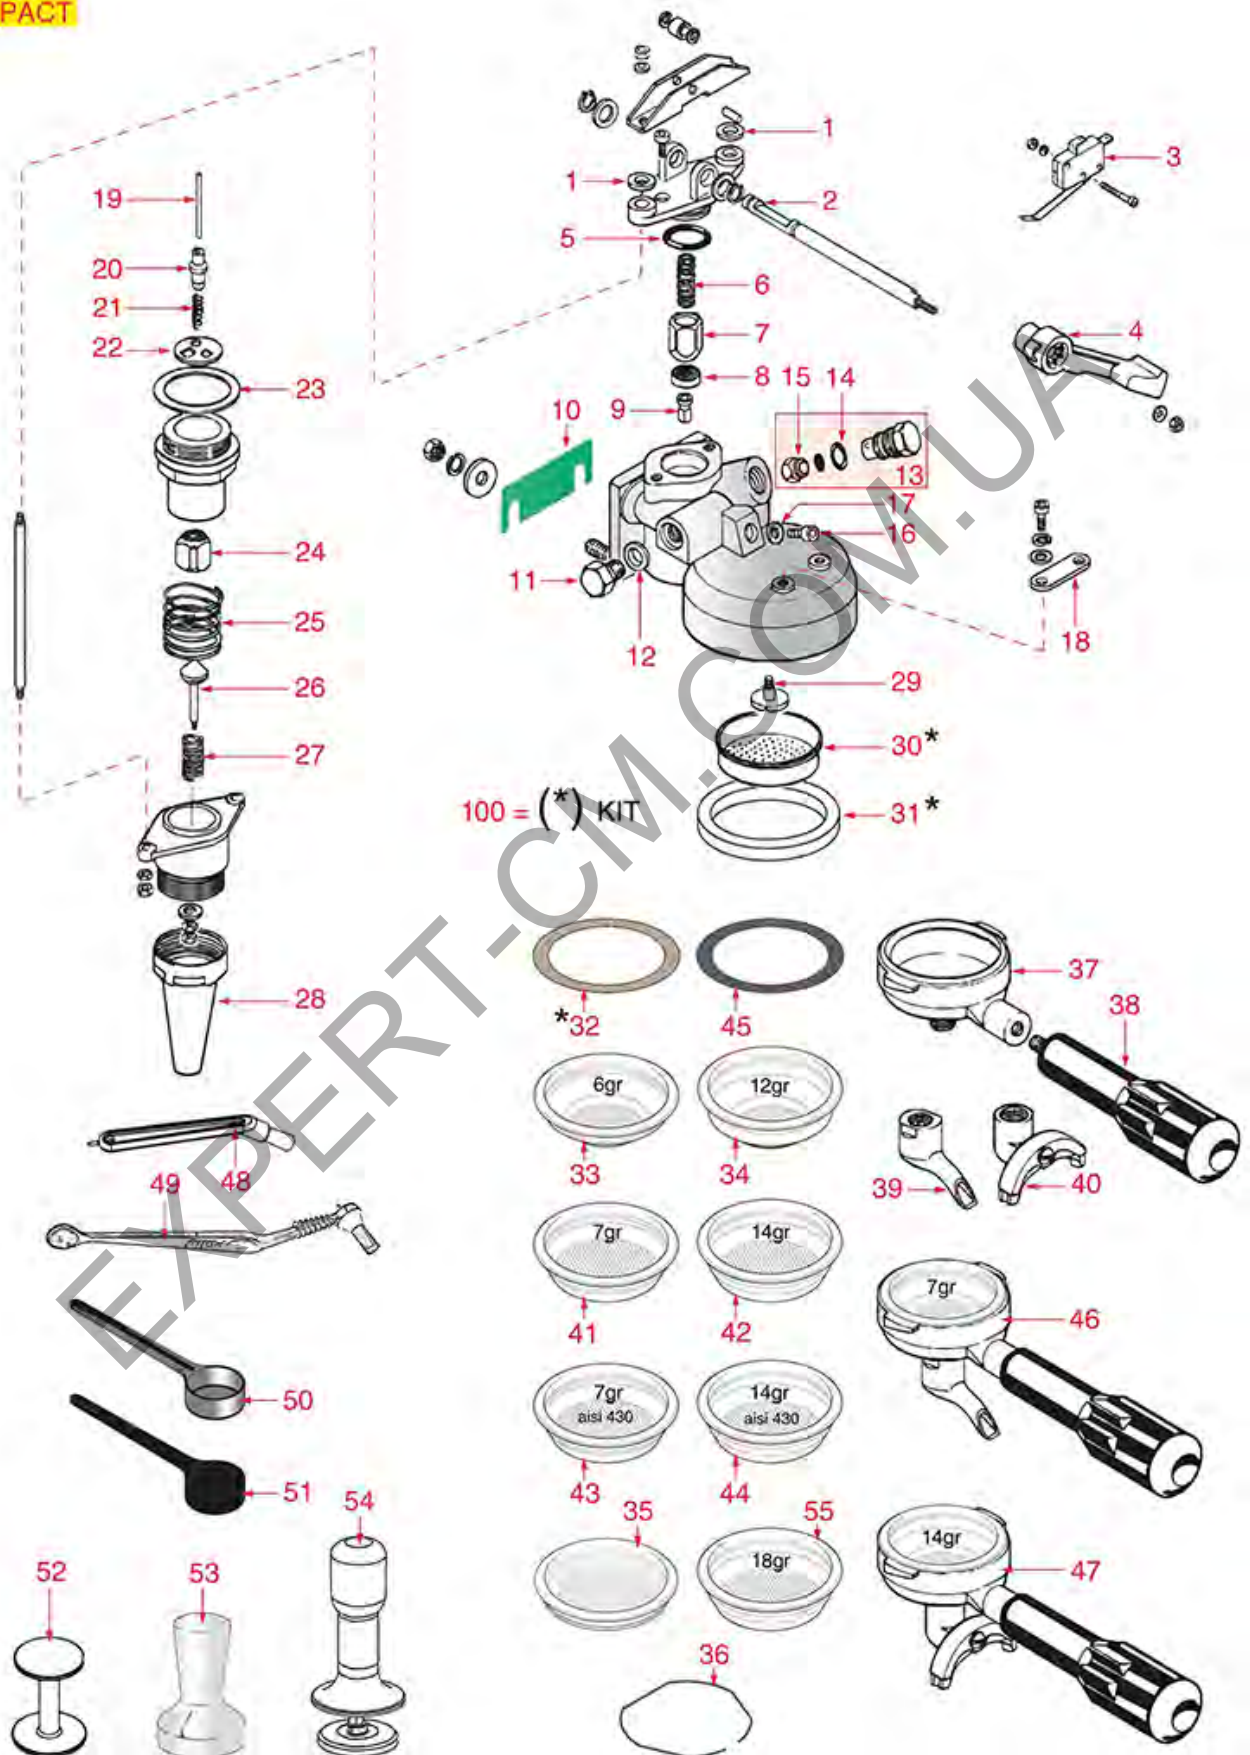

GROUP COMPACT-NO STOP OLD VERSION

COMPACT

FAEMA

Position	LF code no.	Description
1	1186312	EPDM FLAT GASKET $\varnothing$ 15.5x7.5x4 mm
3	1240816	MICROSWITCH FOR PUMP 13A 250V
5	1186438	O-RING GASKET 0132 EPDM
6	1250404	SPRING $\varnothing$ 11x31 mm
7	1523516	GASKET HOLDER BUSHING COMPACT
8	1186822	VITON FLAT GASKET $\varnothing$ 13x4x4 mm
8	5053833	FLAT GASKET VITON $\varnothing$ 13x4x4 mm NSF
9	1524067	DELIVERY VALVE PIN
12	1186437	ASBESTOS FREE FLAT GASKET $\varnothing$ 16x12x2 mm
13	1501532	PLUG COMPLETE WITH JET
14	1186255	O-RING 0109 EPDM
15	1501533	NOZZLE M10x1 HOLE $\varnothing$ 0.5 mm
16	1184804	CYLINDER HEAD SCREW M6x8
17	1186811	COPPER FLAT GASKET $\varnothing$ 10x6x1 mm
19	1324067	VALVE-PUSHING PIN $\varnothing$ 3x43 mm
21	1250403	INFUSION SPRING $\varnothing$ 7.5x27 mm
22	1250426	OUTLET SPRING GUIDE BUSHING
23	1186243	PTFE FLAT GASKET $\varnothing$ 42x34x0.5 mm
24	1523518	COMPLETE OUTLET VALVE E64/P4
25	1250405	DRAIN SPRING $\varnothing$ 37x48 mm
26	1324068	PIN FOR DELIVERY VALVE
27	1250515	SPRING $\varnothing$ 14x33 mm
28	1527502	DRAIN PIPE
29	1501565	GROUP SPRAY NOZZLE $\varnothing$ 21 mm M5x1
30	1081016	SHOWER SCREEN $\varnothing$ 60 mm
30	1081116	SHOWER SCREEN $\varnothing$ 60 mm
30	1081216	SHOWER SCREEN $\varnothing$ 60 mm
30	1081516	SHOWER $\varnothing$ 60 mm
31	1186721	FILTER HOLDER GASKET $\varnothing$ 74x57.5x8 mm
31	1186722	FILTER HOLDER GASKET $\varnothing$ 73x57x8 mm
31	1186723	FILTER HOLDER GASKET $\varnothing$ 73x57x8.5 mm
31	1186724	FILTER HOLDER GASKET $\varnothing$ 73x57x9 mm
31	5028118	GASKET FILTER HOLDER $\varnothing$ 74x58x8 mm
32	1190001	PAPER SHIM $\varnothing$ 73x59x0.8 mm
33	1160251	1 CUP FILTER 6 g
34	1160252	FILTER 2-CUP 12 g
35	1160339	BLIND FILTER
36	1250101	FILTER BLOCKING SPRING $\varnothing$ 1,00 mm INOX
37	1165022	FILTER HOLDER COFFEE MACHINES
38	1241504	FILTER HOLDER HANDLE M12
39	1022501	SINGLE SPOUT $\varnothing$ 3/8"
40	1022502	DOUBLE SPOUT $\varnothing$ 3/8"
41	1160335	1 CUP FILTER 7 g
42	1160337	FILTER 2-CUP 14 g
43	1160281	1-CUP FILTER 7 gr - BASIC QUALITY
44	1160282	FILTER 2-CUP 14 g - COST EFFECTIVE
45	1190002	RUBBER SHIM $\varnothing$ 73x59x1 mm EPDM
48	1384001	BRUSH FOR COFFEE SHOWER
49	1384003	BLACK SHOWER CLEANING BRUSH
50	1069002	STAINLESS STEEL MEASURING SPOON 20 ml
51	1069001	PLASTIC MEASURING SPOON 20 ml
52	1385002	NYLON COFFEE TAMPER $\varnothing$ 50/57 mm
53	1385053	ANODISED ALUMINUM TAMPER $\varnothing$ 58 mm
54	1385600	DYNAMOMETRIC MANUAL COFFEE TAMPER $\varnothing$ 57mm
54	1385602	TAMPER MANUAL DYNAMOMETRICAL $\varnothing$ 57 mm
55	1160345	2 CUPS FILTER 18 gr
100	1900006	SHOWER AND GROUP GASKET KIT