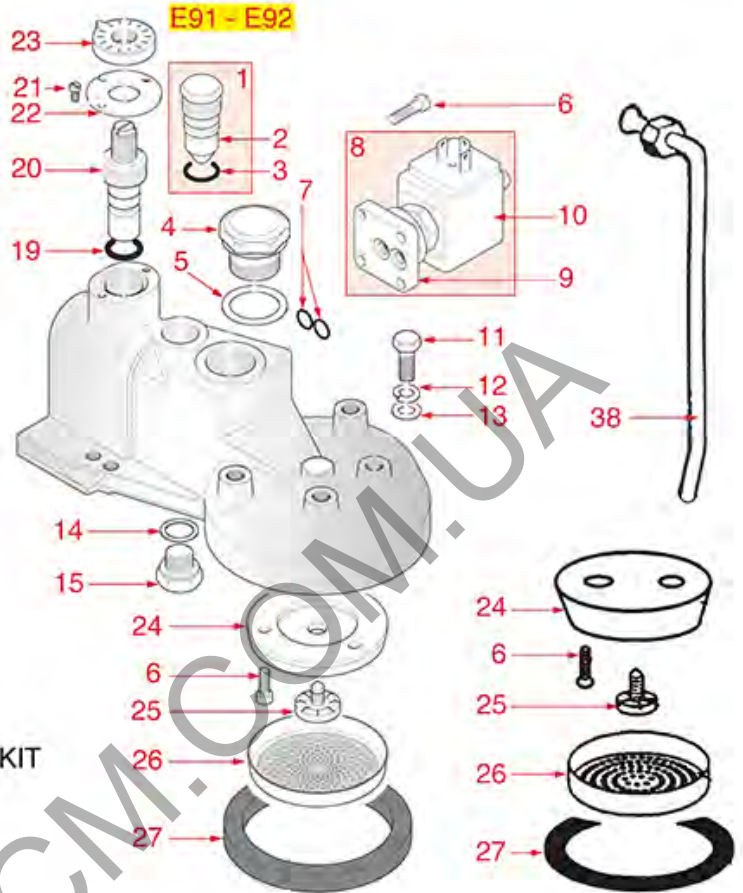

GROUP E91-E92-E97-E98-DUE-SMART

DUE A/S - SMART
E91 - E97 - E98

E91 - E92

100 = (*) KIT