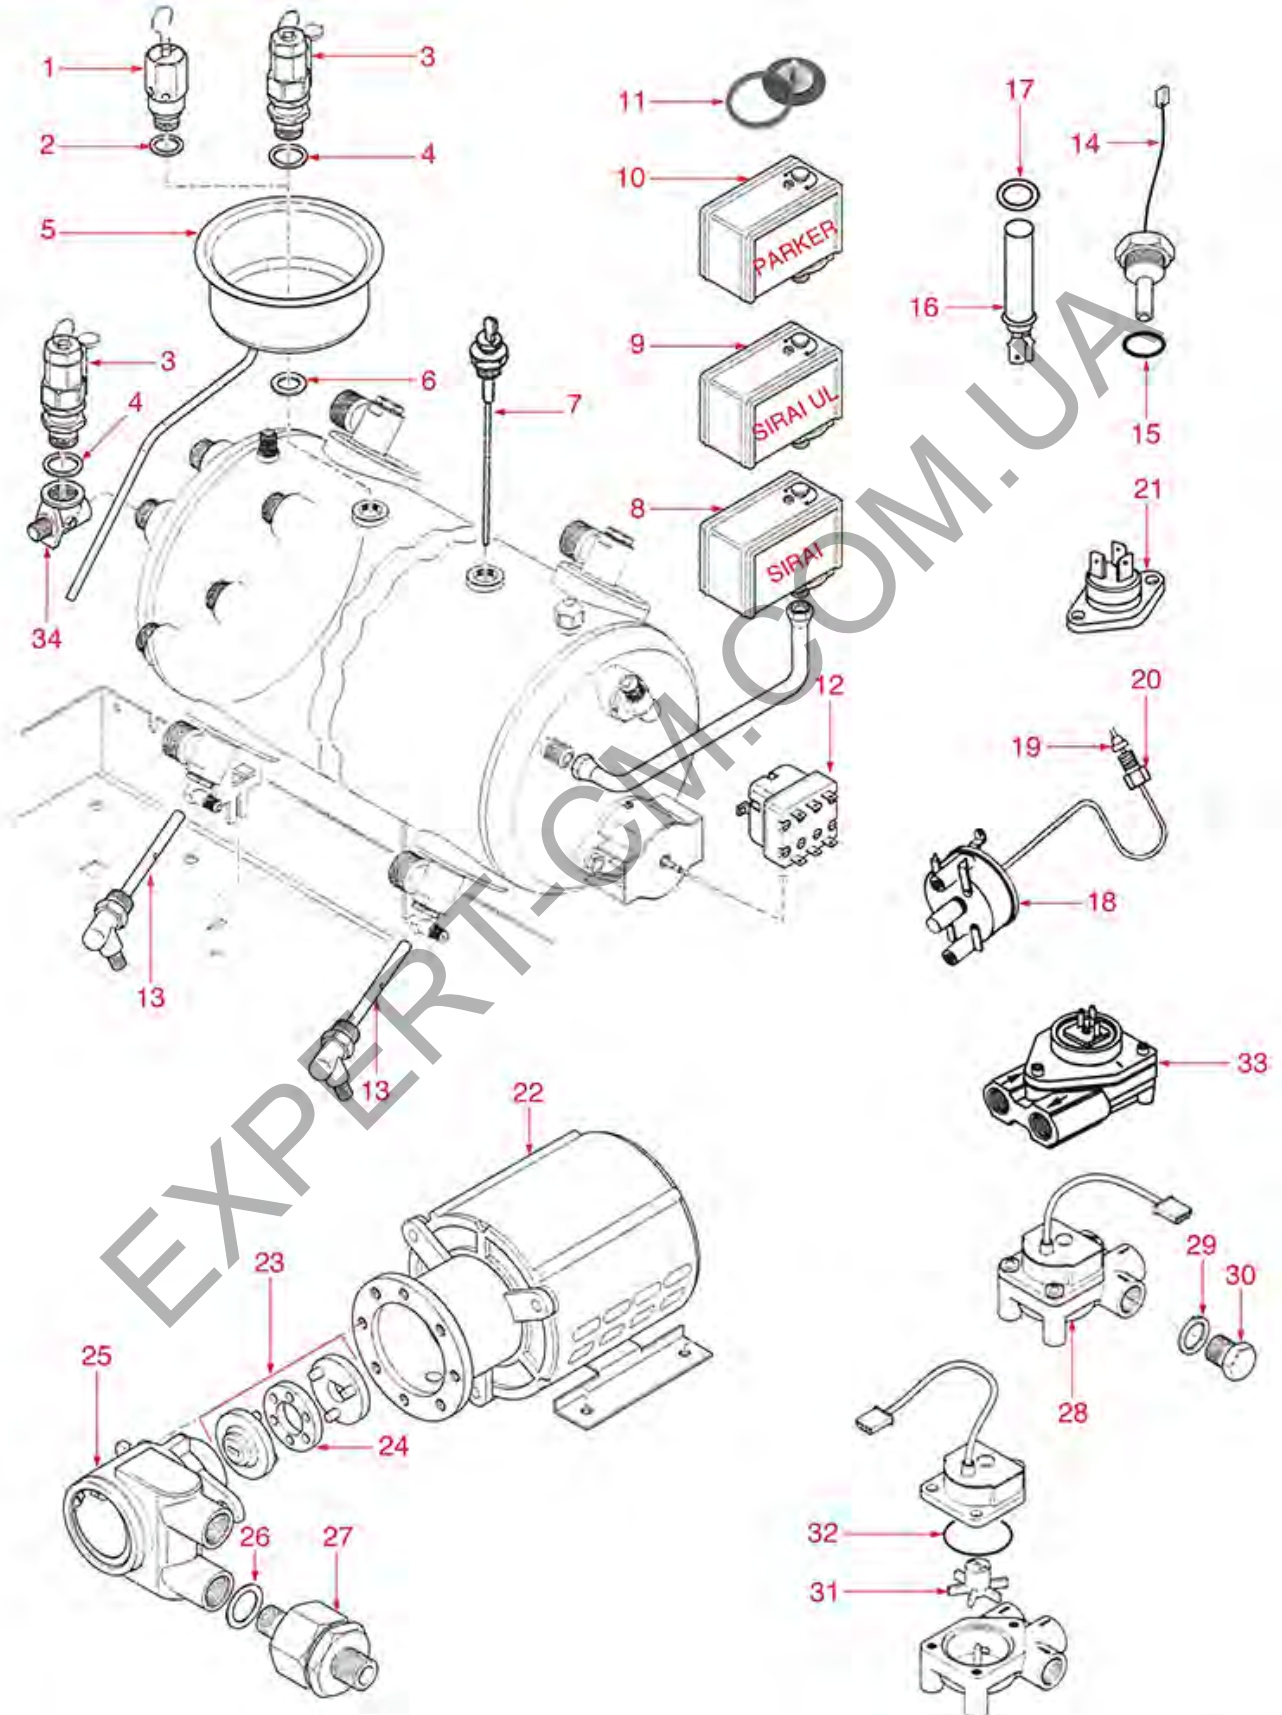

BOILER E91-E92-E97-E98-DUE-SMART

E91 - E92 - E97 - E98 - DUE - SMART

FAEMA

Position	LF code no.	Description
1	1515100	BOILER VALVE $\varnothing$ 3/8"M 1.8bar CE-PED
2	1186394	ASBESTOS FREE FLAT GASKET $\varnothing$ 22x17x2 mm
3	1515100	BOILER VALVE $\varnothing$ 3/8"M 1.8bar CE-PED
4	1186805	O-RING 0115 EPDM
6	1186619	COPPER FLAT GASKET $\varnothing$ 18x14x1.5 mm
7	1341750	LEVEL PROBE $\varnothing$ 1/4"M-125 mm
7	3341011	LEVEL PROBE $\varnothing$ 1/4"M-140 mm
8	1320531	PRESSURE SWITCH P302/6 3-POLES 30A
9	1320531	PRESSURE SWITCH P302/6 3-POLES 30A
10	1320541	PRESSURE SWITCH PARKER
11	1320533	MEMBRANE KIT FOR PRESSURE SWITCH
12	1444509	THREE-PHASE THERMOSTAT 169°C
12	3444142	THREE-PHASE THERMOSTAT 150°C
13	1449044	INJECTOR PIPE
13	1449217	INJECTOR PIPE
14	1444501	TEMPERATURE PROBE $\varnothing$ 1/2"M
15	1186823	COPPER FLAT GASKET $\varnothing$ 27x21.5x1 mm
16	1397030	BOILER TEMPERATURE PROBE
17	1186255	O-RING 0109 EPDM
18	1444503	STIEBEL HEATING ELEMENT PROTECTION
19	1444504	THERMOSTAT STUFFING GLAND
20	1444505	STUFFING GLAND FITTING M10x1
22	1240701	FLANGE MOTOR RPM 150W
22	1240711	FLANGE MOTOR FAEMA 170W
23	1191001	COMPLETE METAL COUPLING
23	1191003	COMPLETE METAL COUPLING
24	1191002	RUBBER COUPLING $\varnothing$ 41.5 mm
25	1330003	ROTARY VANE PUMP ROTOFLOW $\varnothing$ 3/8" NPT
25	1330011	ROTARY VANE PUMP PROCON $\varnothing$ 3/8" NPT
25	1330017	ROTARY VANE PUMP PROCON $\varnothing$ 3/8"
25	1330031	ROTARY VANE PUMP ROTOFLOW $\varnothing$ 3/8"
26	1186186	ROUND COPPER GASKET $\varnothing$ 23x17x3 mm
27	1160700	COUPLING WITH FILTER $\varnothing$ 3/8"M - 3/8"M
28	1455029	3 WAY VOLUMETRIC FLOWMETER GICAR
28	1455030	3 WAY VOLUMETRIC FLOWMETER GICAR
29	1186619	COPPER FLAT GASKET $\varnothing$ 18x14x1.5 mm
31	1455032	IMPELLER GICAR
32	1186631	O-RING 02112 VITON
33	1455067	VOLUMETRIC FLOWMETER GICAR