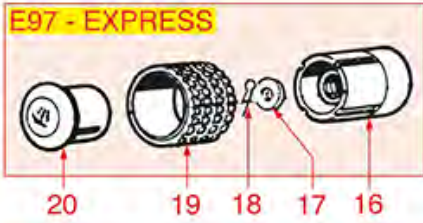

TAP E97-COMPACT-STAR-EXPRESS

E97 - EXPRESS - COMPACT - STAR

E97 - EXPRESS