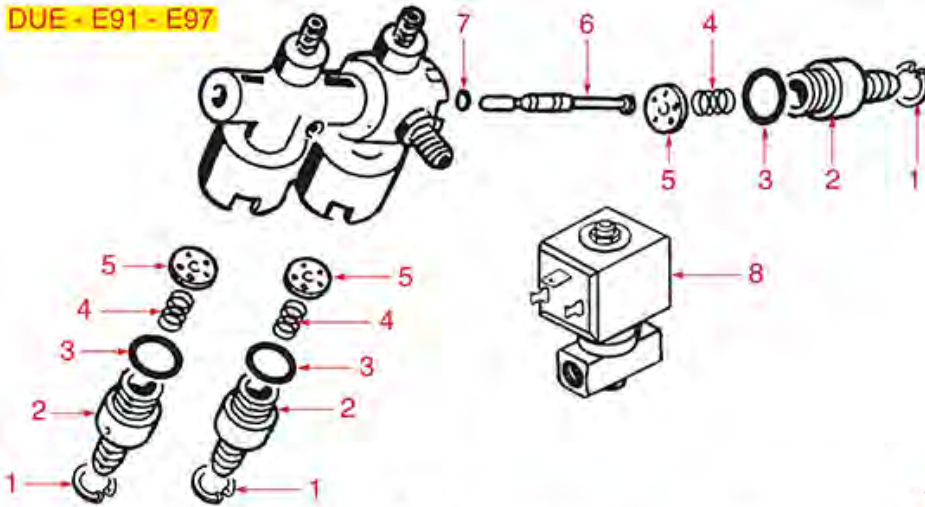

AUTOMATIC WATER INLET TAP

DUE - E91 - E97