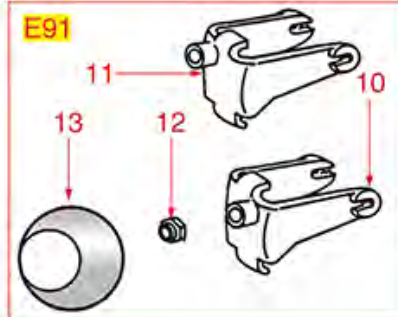

WATER STEAM TAP E91-E92-DUE

E91 - E92 - DUE

FAEMA

Position	LF code no.	Description
2	1186823	COPPER FLAT GASKET $\varnothing$ 27x21.5x1 mm
3	1250404	SPRING $\varnothing$ 11x31 mm
4	1523507	TAP VALVE
5	1186311	NBR FLAT GASKET $\varnothing$ 13x4x4 mm
5	1186822	VITON FLAT GASKET $\varnothing$ 13x4x4 mm
5	5053833	FLAT GASKET VITON $\varnothing$ 13x4x4 mm NSF
6	1186252	O-RING 0040-20 EPDM
7	1324071	WATER-STEAM TAP PIN
7	1324160	WATER/STEAM TAP PIN
9	1324002	STEAM TAP PIN
10	1255003	KNOB BODY RH-LH
11	1255003	KNOB BODY RH-LH
12	1348041	HEXAGONAL SELF-LOCKING NUT M8
13	1241319	WATER/STEAM TAP KNOB
13	1241320	WATER/STEAM TAP KNOB
14	1241362	WATER/STEAM TAP KNOB
15	3241084	ELASTIC RING FOR KNOB
16	1241036	KNOB SPACER
17	1324075	KNOB PIN
18	1255002	KNOB BODY LH
19	3060069	HEXAGONAL NUT M8 MEDIUM
20	1241069	WATER/STEAM TAP KNOB
21	1255001	KNOB BODY RH
22	1348309	STEAM TAP
26	1250408	SWIVEL SPRING $\varnothing$ 13x21 mm
27	1186319	WASHER FLAT BRASS $\varnothing$ 13.9x8.3x1 mm
28	1186236	O-RING 03043 VITON
29	1186247	CONICAL PTFE SEAL $\varnothing$ 15x7.5x10.3 mm
30	1186248	PTFE FLAT GASKET $\varnothing$ 27x20x1 mm
31	1449346	COMPLETE STAIN. STEEL STEAM PIPE $\varnothing$ 10 mm
32	1186121	PTFE FLAT GASKET $\varnothing$ 12x10x0.5 mm
33	1449043	NOZZLE FOR STEAM OUTLET
34	1449041	STAINLESS STEEL STEAM PIPE COMPL. $\varnothing$ 10mm
34	1449347	STAINLESS STEEL STEAM PIPE COMPL. $\varnothing$ 10 m
35	1349472	STEAM TAP FITTING
37	1449196	NOZZLE FOR WATER OUTLET
38	1449148	STAINLESS STEEL COMPLETE WATER PIPE
100	1910007	WATER/STEAM TAP REPAIR KIT