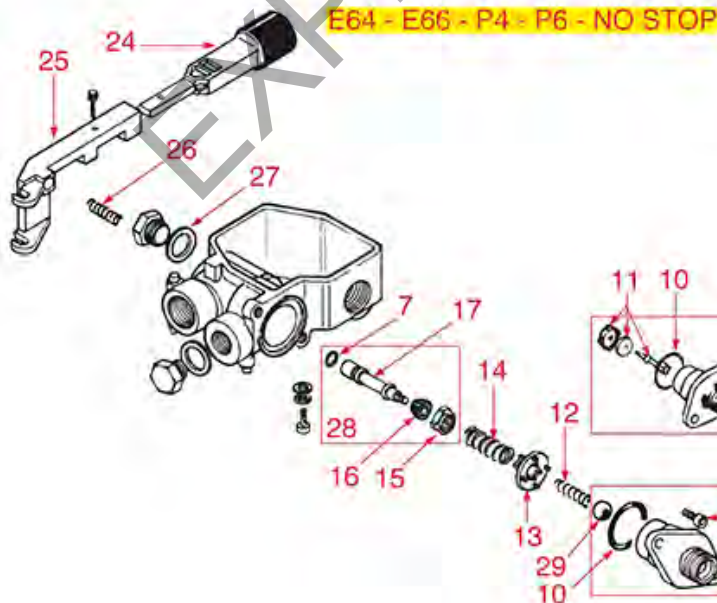

WATER INLET TAP STAR

FAEMA

Position	LF code no.	Description
1	1527306	PLASRIC TANK
2	1527307	LOWER TANK - PLASTIC
3	1349501	OUTLET FITTING
5	1186127	PTFE FLAT GASKET \varnothing 27x20x0.5 mm
6	1186319	WASHER FLAT BRASS \varnothing 13.9x8.3x1 mm
7	1250515	SPRING \varnothing 14x33 mm
8	1186131	GASKET HOLDER FOR TAP
9	1186312	EPDM FLAT GASKET \varnothing 15.5x7.5x4 mm
11	1250163	VALVE SPRING \varnothing 12x30 mm
12	1523418	NON-RETURN VALVE
13	1225011	INLET TAP LEVER
15	1120335	3-WAY SOLENOID VALVE PARKER 230V 50/60Hz
16	1455034	CYLINDER HEAD SCREW M4x10
18	1186611	O-RING 02025 RED SILICONE
18	1186612	O-RING 02025 VITON
21	1186755	O-RING 02018 VITON
23	1186438	O-RING GASKET 0132 EPDM
24	1523417	NON-RETURN VALVE
25	1250162	NON-RETURN VALVE SPRING \varnothing 6.5x20 mm
26	1250164	TAP SPRING GUIDE
27	1186619	COPPER FLAT GASKET \varnothing 18x14x1.5 mm
30	1186252	O-RING 0040-20 EPDM
32	1186128	CONICAL EPDM SEAL \varnothing 12x4x4 mm
34	1250160	PIN SPRING \varnothing 14x23 mm
40	1250161	TAP SPRING GUIDE
41	1349002	ELBOW FITTING \varnothing 1/4"M-1/4"M
42	1186129	GASKET FLAT NBR \varnothing 15/6x10 mm
43	1186319	WASHER FLAT BRASS \varnothing 13.9x8.3x1 mm
44	1324030	PIN FOR VALVE

EXPERT-CM.COM.UA

AUTOMATIC WATER INLET TAP

DUE - E91 - E97

COMPACT

NO STOP

E64 - E66 - P4 - P6 - NO STOP

E64 - E66 - P4 - P6

E64 - E66 - P4 - P6