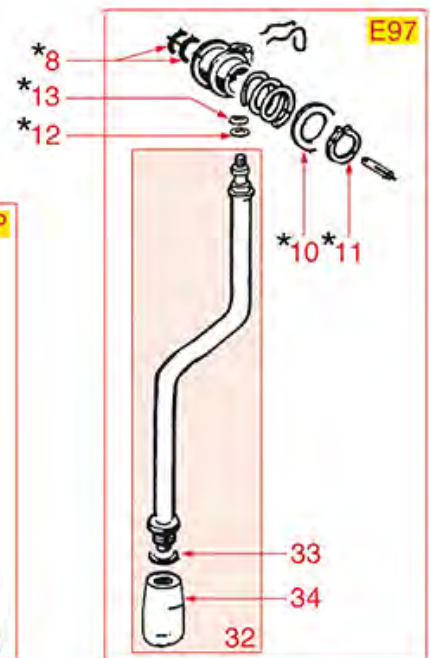

TAP E97-COMPACT-STAR-EXPRESS

E97 - EXPRESS - COMPACT - STAR

E97 - EXPRESS

STAR

COMPACT

COMPACT