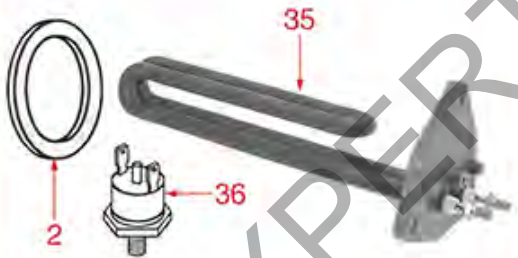

HEATING ELEMENTS

E61 - P4 - P6 - E64 - E66

E91 - E92 - E97 - E98 - DUE - SMART - EXPRESS

COMPACT

FAMILY

COMPACT 1GR

FAEMA

Position	LF code no.	Description
1	1755001	HEATING ELEMENT 2000W 230V
1	1755101	HEATING ELEMENT 1500W 220V
1	1755102	HEATING ELEMENT 1800W 220V
1	1755107	HEATING ELEMENT 2600W 220V
1	1755108	HEATING ELEMENT 3700W 220V
1	1755109	HEATING ELEMENT 5000W 220V
1	1755652	HEATING ELEMENT 1800W 110V
1	5038761	RESISTENZA 3500W 230V
2	1186179	PTFE FLAT GASKET \varnothing 57x43x3 mm
2	1186606	FLAT CARBO GASKET \varnothing 57x43x3 mm
2	1186623	PTFE FLAT GASKET \varnothing 53x43x3 mm
3	1755079	HEATING ELEMENT 2440/2900W 220/240V
3	1755117	HEATING ELEMENT 3780/4500W 230/400V
3	1755118	HEATING ELEMENT 4500W 230/400V
3	1755119	HEATING ELEMENT 5715W 230/400V
4	1755115	HEATING ELEMENT 2500W 220V
4	1755116	HEATING ELEMENT 2400W 220V
4	1755653	HEATING ELEMENT 2400W 110V
5	1755035	HEATING ELEMENT 1000W 220V
5	1755656	HEATING ELEMENT 1000W 110V
6	1186352	O-RING 02050 EPDM
7	1186625	GASKET OR 03281 EPDM
8	1443400	CONTACT THERMOSTAT 107°C M4
9	1443401	CONTACT THERMOSTAT 135°C M4
10	1444206	CONTACT THERMOSTAT 145°C M4
11	1755034	HEAT ELEMENT PROTECTION
12	3444142	THREE-PHASE THERMOSTAT 150°C
13	1444509	THREE-PHASE THERMOSTAT 169°C
14	1444503	STIEBEL HEATING ELEMENT PROTECTION
15	1444504	THERMOSTAT STUFFING GLAND
16	1444505	STUFFING GLAND FITTING M10x1
30	1191001	COMPLETE METAL COUPLING
31	1191002	RUBBER COUPLING \varnothing 41.5 mm
32	1191003	COMPLETE METAL COUPLING
33	1191005	RUBBER COUPLING \varnothing 35 mm
34	1191004	COMPLETE METAL COUPLING
35	1755077	HEATING ELEMENT 1500W 220V
36	3443071	CONTACT THERMOSTAT 135°C M4