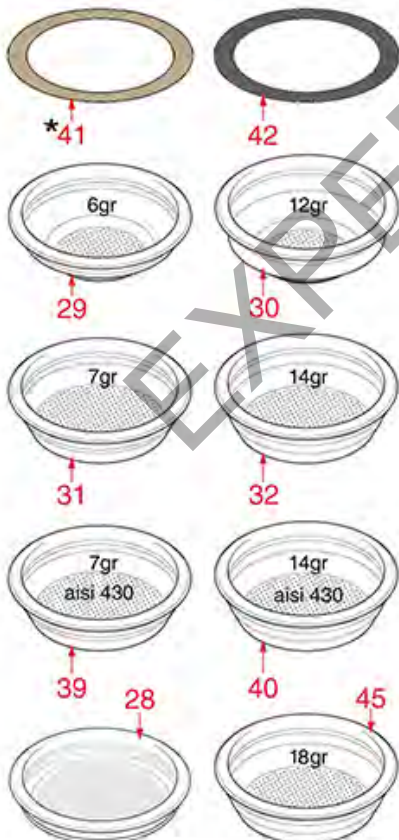

GROUP E91-E92-E97-E98-DUE-SMART

DUE A/S - SMART
E91 - E97 - E98

E91 - E92

100 = (*) KIT