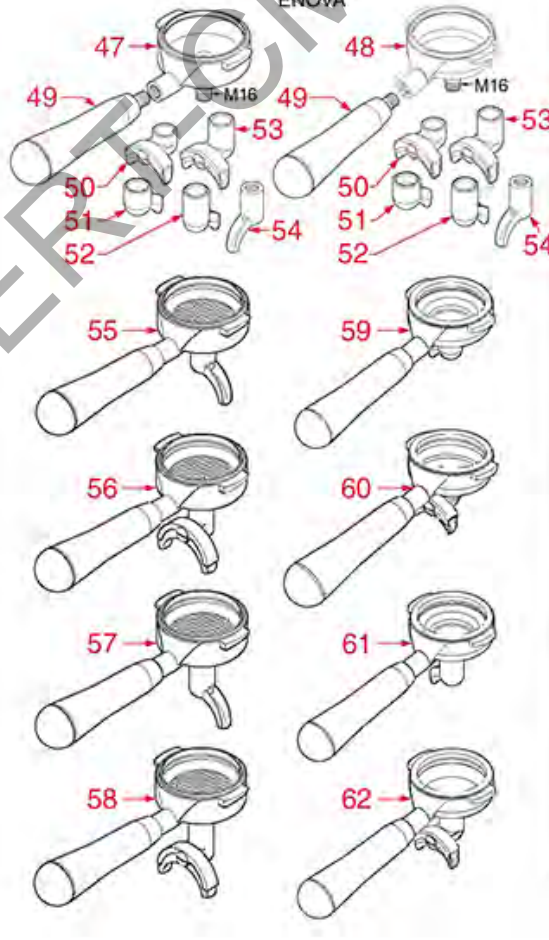

GROUP EMBLEMA-ENOVA-TEOREMA

EMBLEMA-ENOVA-TEOREMA

EMBLEMA

ENOVA

TEOREMA