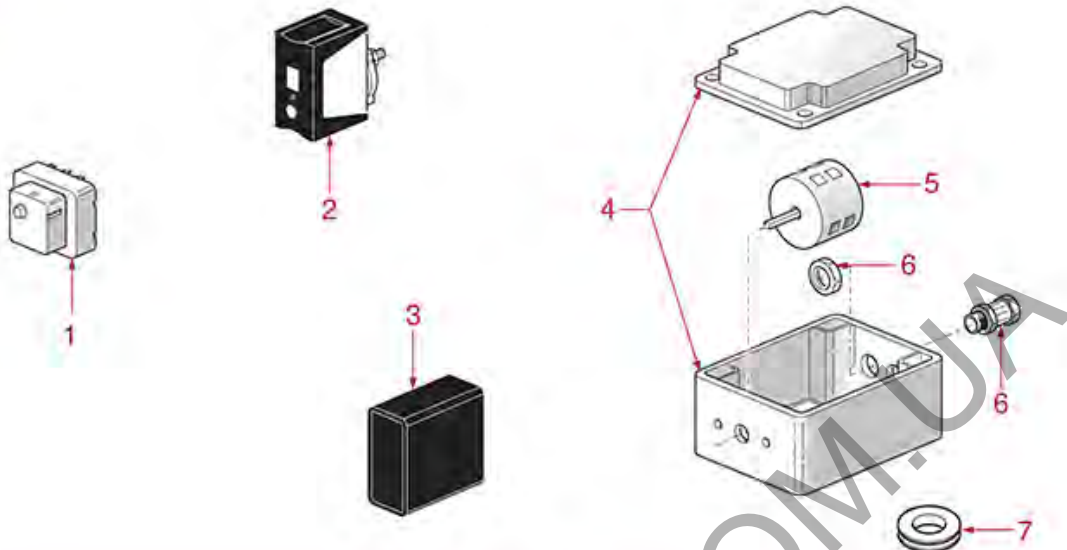

ELECTRICAL EQUIPMENTS S2

S2