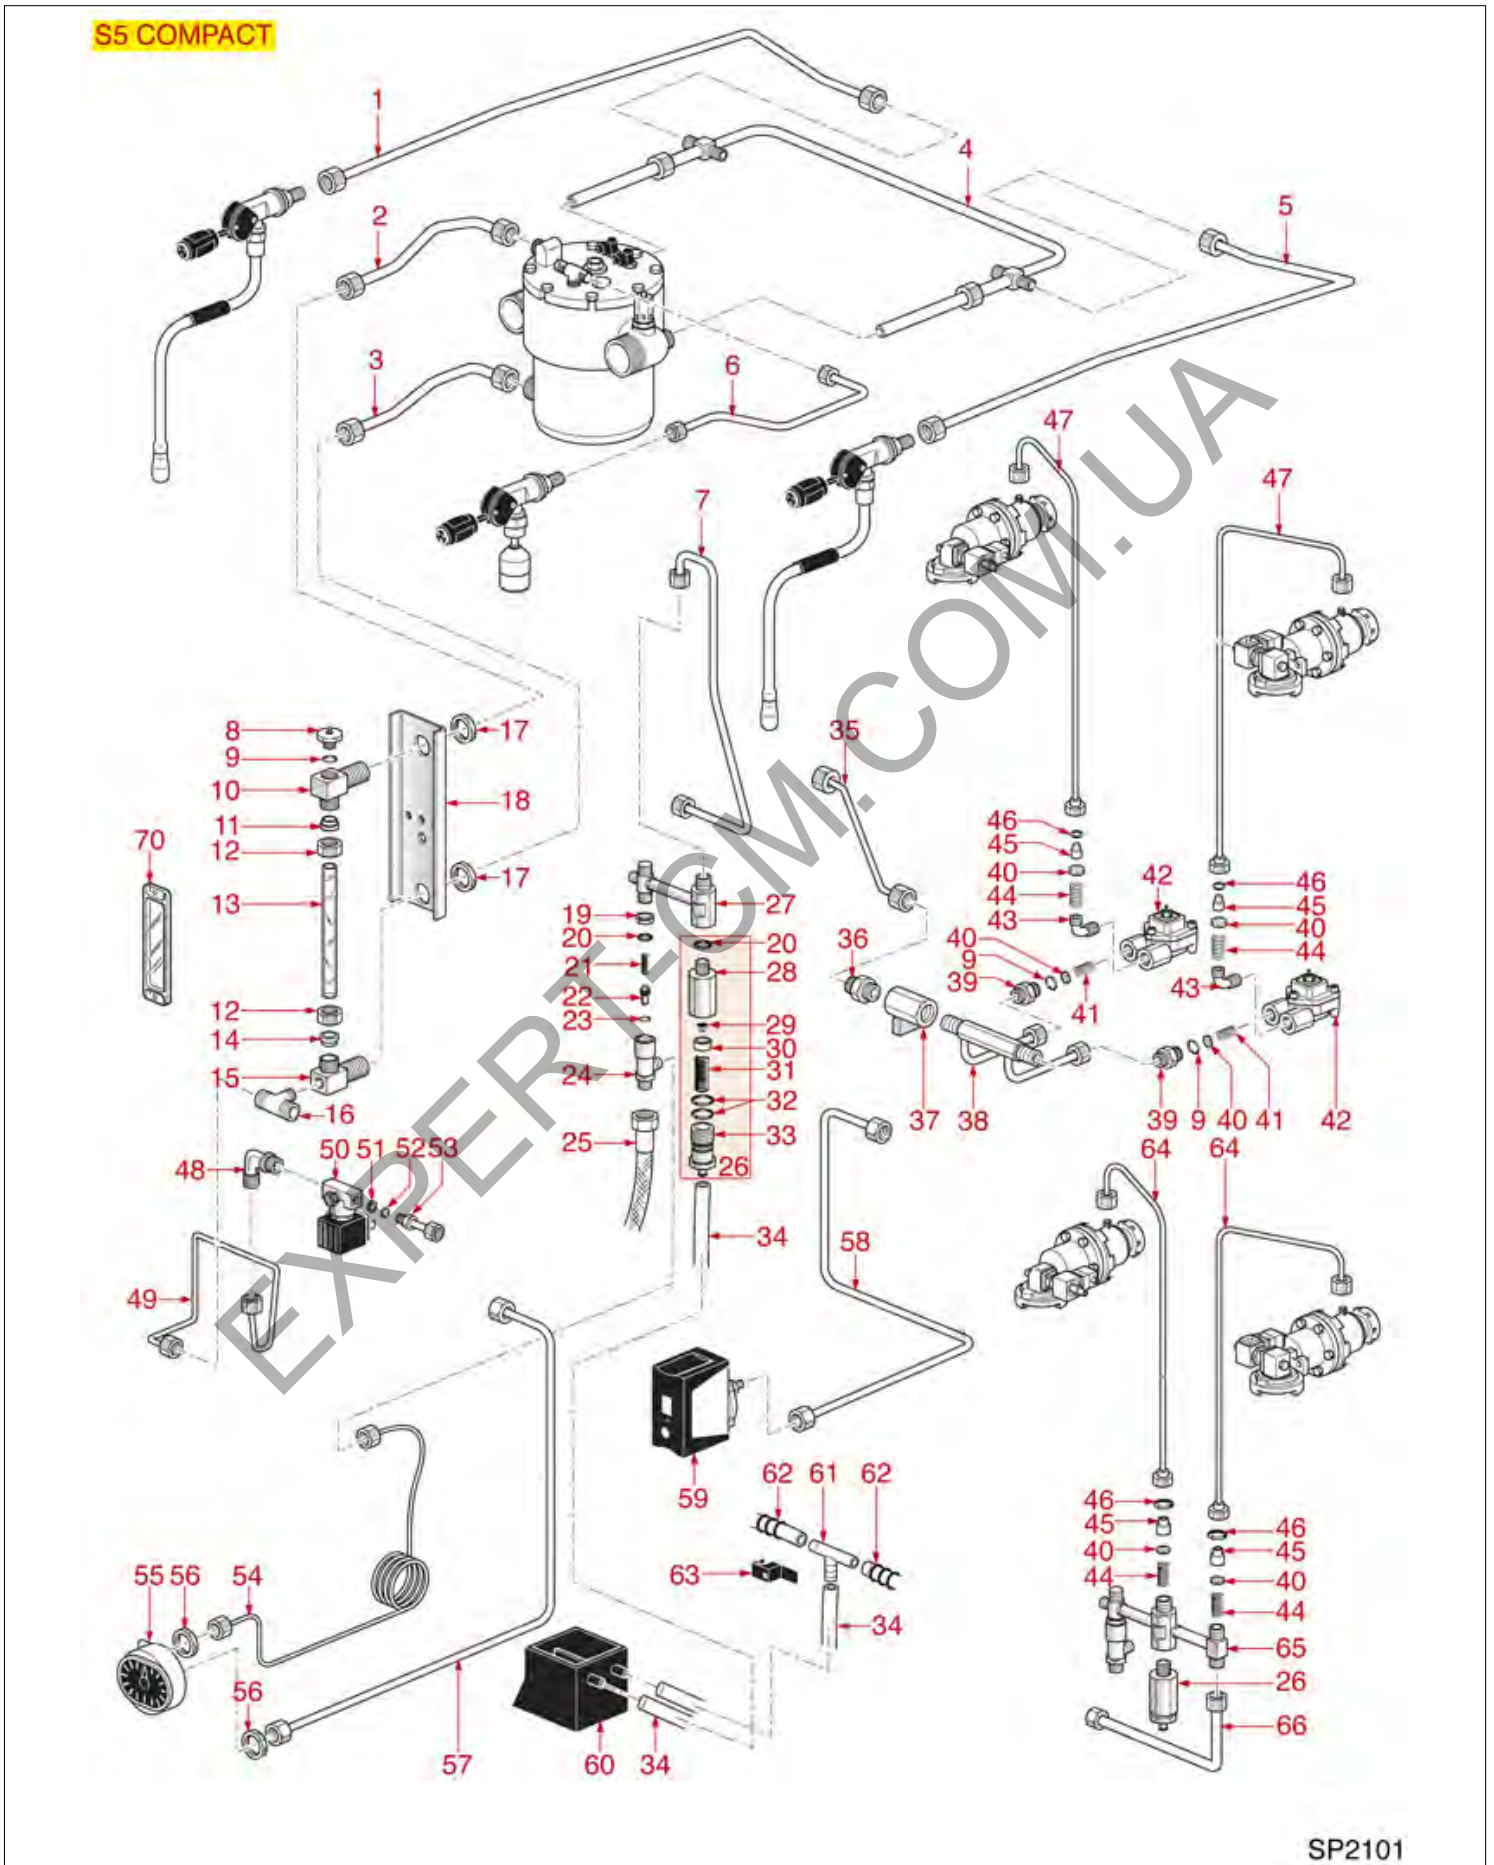

HYDRAULIC SYSTEM S5 COMPACT

SP2101

Positions without LF code no.: upon request

SPAZIALE

Position	LF code no.	Description
8	1523534	BOILER VALVE $\varnothing$ 1/4"M
8	1523537	BOILER VALVE $\varnothing$ 1/4"M
9	1186730	O-RING 0114 VITON
11	1186226	FLAT EPDM GASKET
12	1528045	GLASS FASTENING NUT $\varnothing$ 1/2"F HOLE 13 mm
13	1520572	LEVEL GLASS $\varnothing$ 11x150 mm
14	1186733	FLAT RED SILICONE GASKET
16	1349153	T-FITTING $\varnothing$ 1/4"M-1/4"M-1/4"M
17	1349504	NUT $\varnothing$ 1/2" KEY 25x6 mm
19	1348036	NUT $\varnothing$ 3/8" WRENCH 21x6mm
20	1186709	O-RING 0115 VITON
21	1250202	SPRING $\varnothing$ 8x30 mm
22	1523023	TRIANGULAR NON-RETURN VALVE
23	1186717	O-RING 02031 VITON
25	1449722	FLEX HOSE $\varnothing$ 3/8" Fc x Fc 500 mm
26	1523561	EXPANSION VALVE $\varnothing$ 1/4"M 10-14 bar
29	1186129	GASKET FLAT NBR $\varnothing$ 15/6x10 mm
30	1186689	GASKET HOLDER FOR TAP
32	1186246	VITON O-RING R9 0121
34	1449686	SILICONE HOSE $\varnothing$ 6x12 SHORE 60 - 10 m
36	1349102	FITTING $\varnothing$ 1/4"M-1/4"M
37	3526698	BALL VALVE $\varnothing$ 1/4"FF
39	1349111	FITTING $\varnothing$ 1/8"M 1/4"M
40	1160536	WATER FILTER $\varnothing$ 7 mm
41	1250182	JET SPRING $\varnothing$ 6.5x13 mm SPRAY NOZZLE
42	1455001	VOLUMETRIC FLOW METER GICAR
43	1349710	NICHEL PLATED L-FITTING $\varnothing$ 1/4"M-1/4"M
44	1250182	JET SPRING $\varnothing$ 6.5x13 mm SPRAY NOZZLE
45	1500516	JET GROUP
46	1186718	FLAT PTFE GASKET $\varnothing$ 7x5x1 mm
50	1120010	2-WAY SOLENOID VALVE PARKER 240V 50/60Hz
52	1160017	STAINLESS STEEL WATER FILTER $\varnothing$ 8x1.5 mm
55	1245651	BOILER-PUMP PRESSURE GAUGE $\varnothing$ 63 mm
56	1349009	LOW NUT 1/8"
59	1320531	PRESSURE SWITCH P302/6 3-POLES 30A
59	1320541	PRESSURE SWITCH PARKER
60	1527532	OUTLET TANK
61	5092124	
70	1201300	LEVEL PLATE 30x110 mm