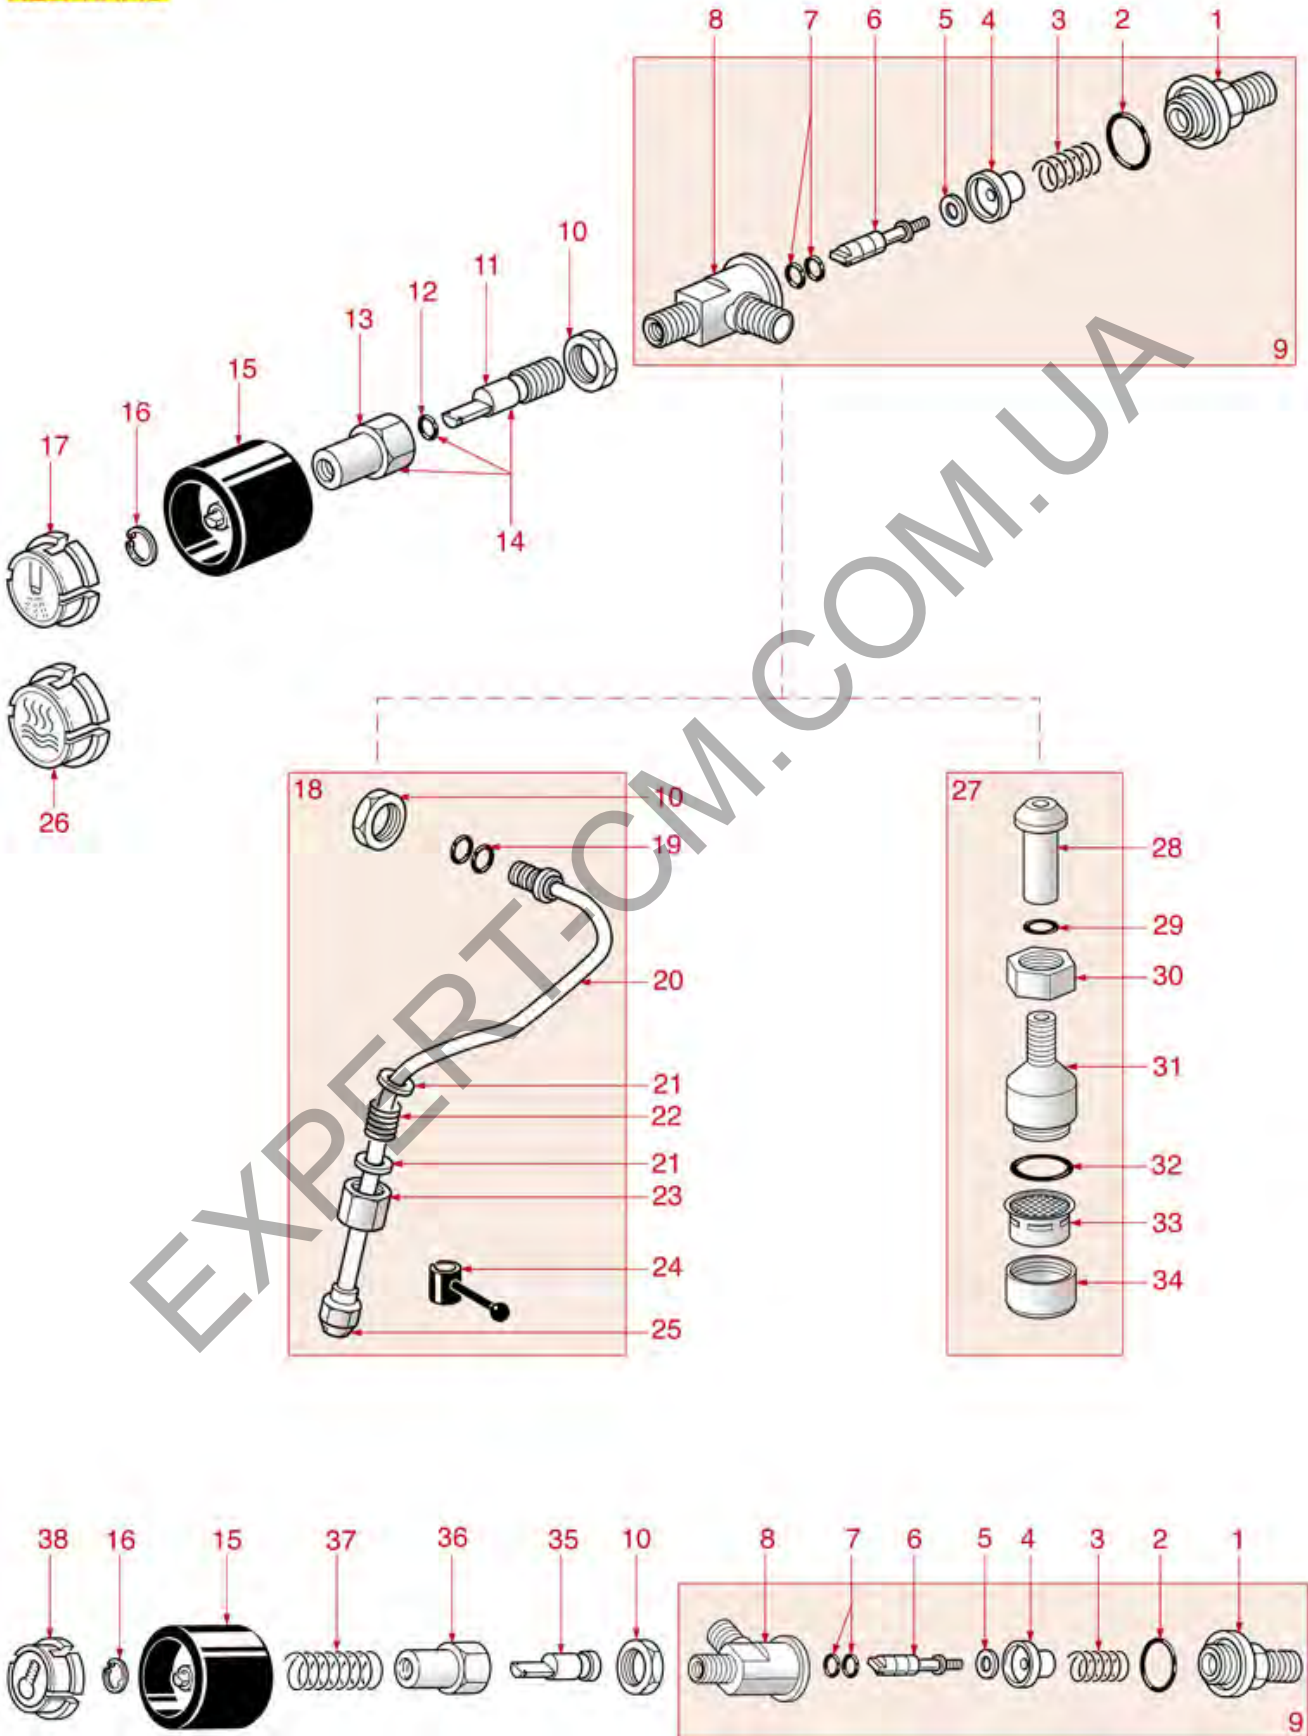

WATER-STEAM-INLET TAP NEW RAPID

NEW-RAPID

SPAZIALE

Position	LF code no.	Description
1	1349077	COUPLING $\varnothing$ 3/8"M-1/2"M FOR TAP
2	1186591	O-RING 0128 VITON
3	1250190	TAP SPRING $\varnothing$ 13.5x26 mm
4	1186728	GASKET HOLDER FOR TAP
5	1186515	FLAT EPDM GASKET $\varnothing$ 15x5.5x3.5 mm
6	1324038	TAP SPINDLE
7	1186900	O-RING 02015 VITON
9	1348721	TAP WATER/STEAM/INLET 3/8"
10	1348036	NUT $\varnothing$ 3/8" WRENCH 21x6mm
11	1324037	THREADED PIN
12	3243139	O-RING 02025 EPDM
13	1348070	STEAM TAP BUSHING
14	1348423	TAP SPINDLE
15	1241521	WATER/STEAM/INLET TAP KNOB
16	1348326	SPRING RING RADIAL $\varnothing$ 7 mm
17	1241522	STEAM CAP FOR KNOB
19	1186717	O-RING 02031 VITON
20	1449341	CHROME PLATED STEAM PIPE COMPLETE
20	1449342	CHROME PLATED STEAM PIPE COMPLETE
21	1186416	STAINLESS STEEL WASHER $\varnothing$ 15x11x2 mm
22	1250521	SPRING $\varnothing$ 15x17 mm
23	1349149	NUT $\varnothing$ 3/8"F FOR TUBE WATER/STEAM
26	1241523	WATER CAP FOR KNOB
29	1186612	O-RING 02025 VITON
30	1349149	NUT $\varnothing$ 3/8"F FOR TUBE WATER/STEAM
32	1186714	O-RING 0119 VITON
33	1449317	WATER PIPE NOZZLE
34	1449318	WATER JET RING NUT
35	1324112	INLET TAP PIN
36	1348071	INLET TAP BUSHING $\varnothing$ 3/8"F
37	1250192	INLET TAP SPRING $\varnothing$ 22x40 mm
38	1439036	WATER INLET CAP FOR KNOB

EXPERT-CM.COM.UA