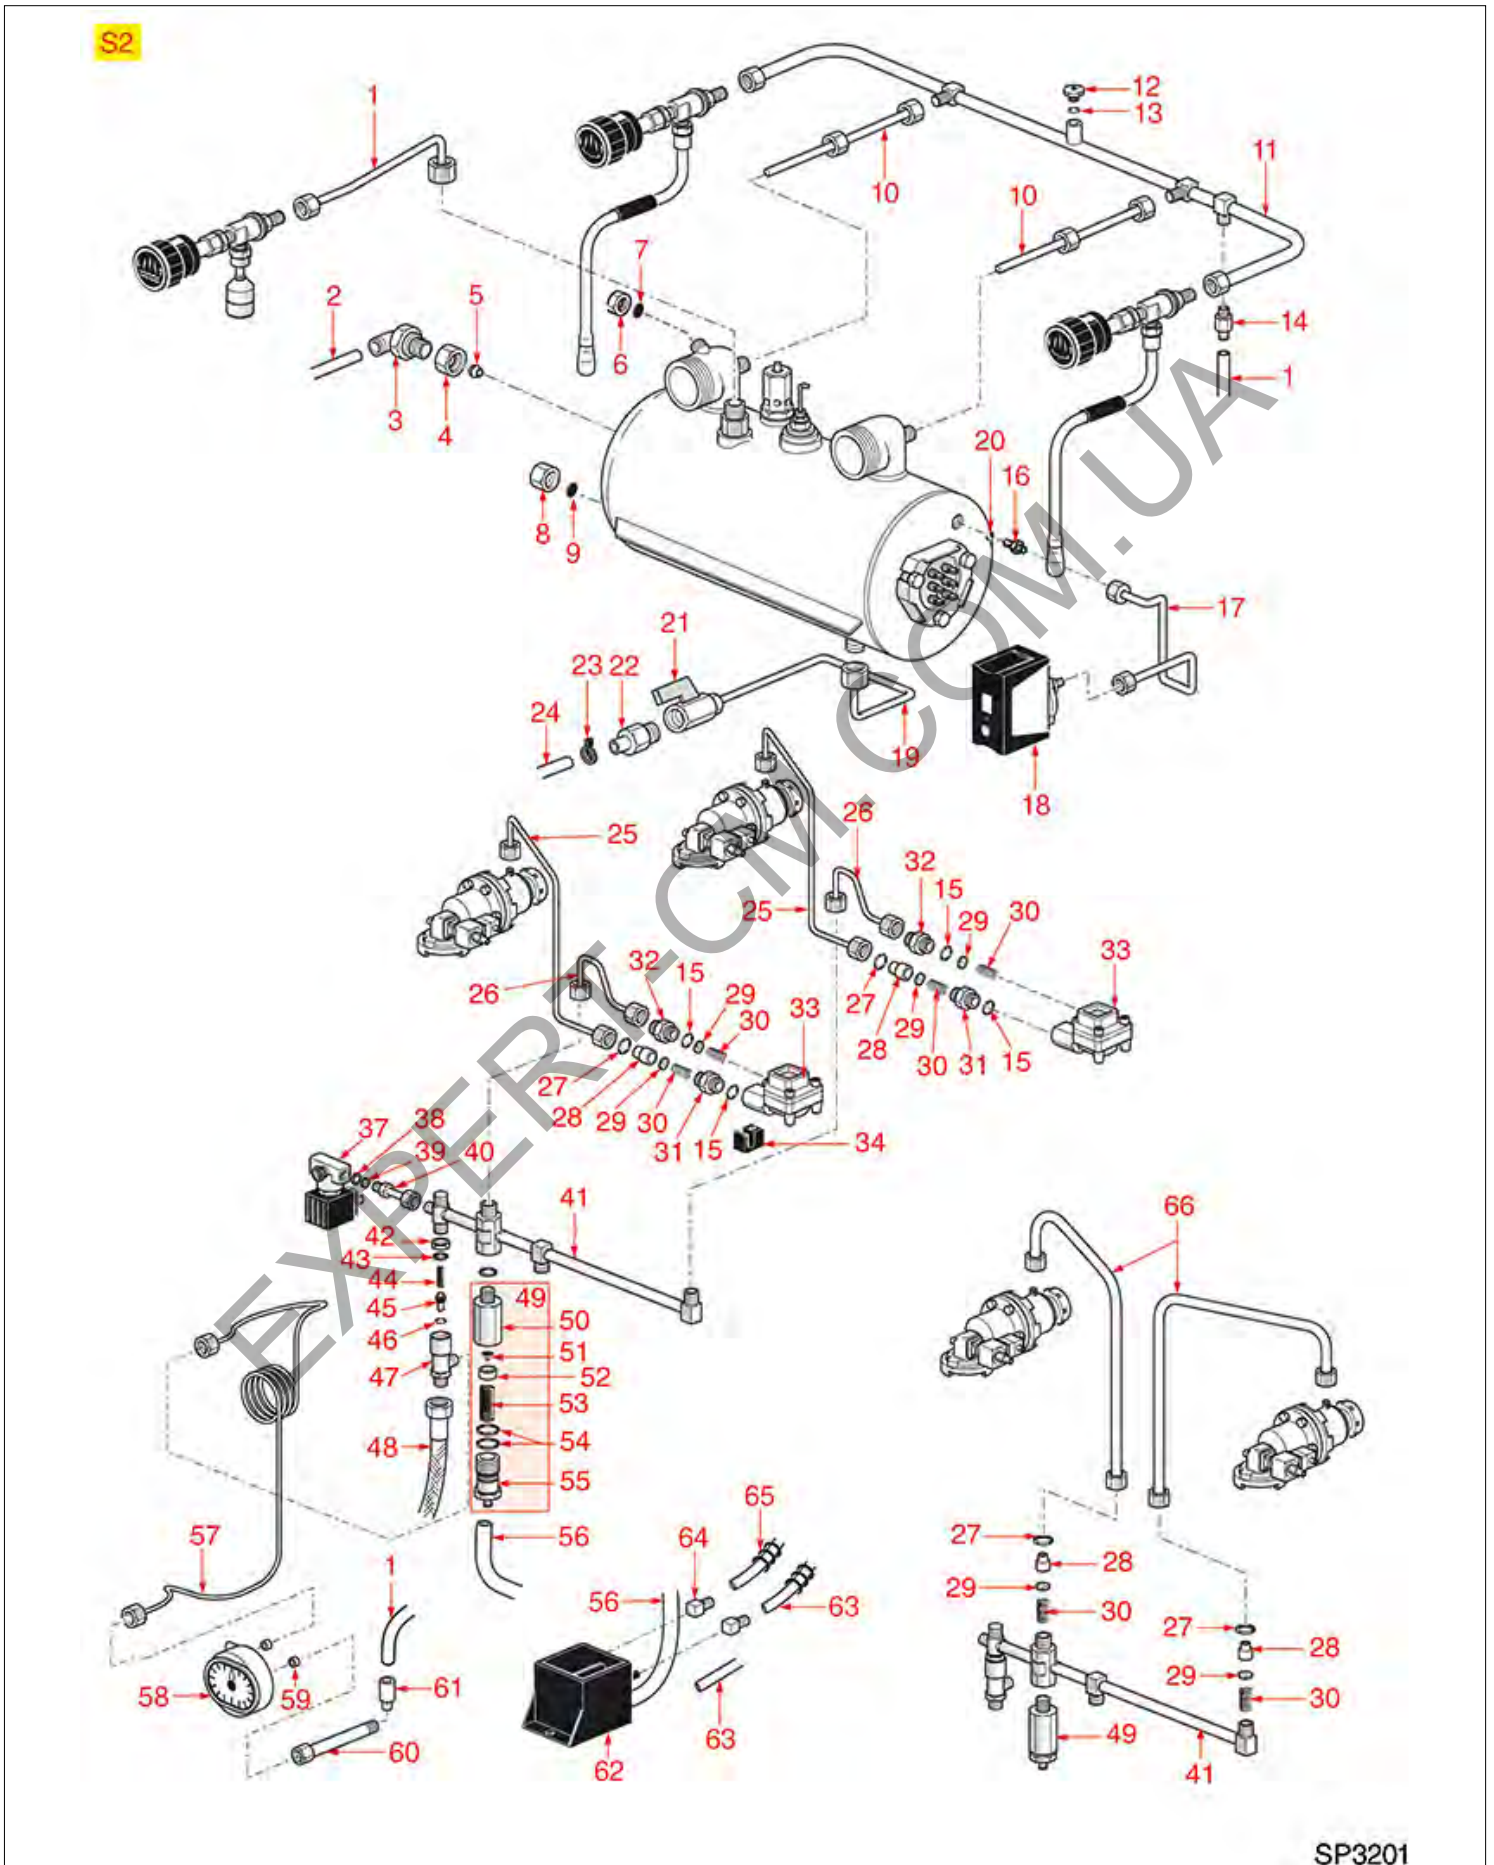

HYDRAULIC SYSTEM S2

Positions without LF code no.: upon request

SPAZIALE

Position	LF code no.	Description
12	1523534	BOILER VALVE $\varnothing$ 1/4"M
12	1523537	BOILER VALVE $\varnothing$ 1/4"M
13	1186730	O-RING 0114 VITON
15	1186730	O-RING 0114 VITON
16	1349112	FITTING $\varnothing$ 1/4"M-3/8"M
18	1320531	PRESSURE SWITCH P302/6 3-POLES 30A
20	1186714	O-RING 0119 VITON
21	3526699	BALL VALVE $\varnothing$ 1/4" MF
24	1449286	SILICONE HOSE $\varnothing$ 6x12 SHORE 60 - 100 m
24	1449686	SILICONE HOSE $\varnothing$ 6x12 SHORE 60 - 10 m
27	1186718	FLAT PTFE GASKET $\varnothing$ 7x5x1 mm
28	1500516	JET GROUP
29	1160536	WATER FILTER $\varnothing$ 7 mm
30	1250182	JET SPRING $\varnothing$ 6.5x13 mm SPRAY NOZZLE
31	1349076	REDUCED FITTING $\varnothing$ 1/4"M-1/4"M
32	1349111	FITTING $\varnothing$ 1/8"M 1/4"M
33	1455001	VOLUMETRIC FLOW METER GICAR
39	1160017	STAINLESS STEEL WATER FILTER $\varnothing$ 8x1.5 mm
42	1348036	NUT $\varnothing$ 3/8" WRENCH 21x6mm
43	1186709	O-RING 0115 VITON
44	1250202	SPRING $\varnothing$ 8x30 mm
45	1523023	TRIANGULAR NON-RETURN VALVE
46	1186717	O-RING 02031 VITON
48	1449245	FLEX HOSE $\varnothing$ 3/8"Fc x CFc 310 MM
49	1523561	EXPANSION VALVE $\varnothing$ 1/4"M 10-14 bar
51	1186129	GASKET FLAT NBR $\varnothing$ 15/6x10 mm
52	1186689	GASKET HOLDER FOR TAP
54	1186246	VITON O-RING R9 0121
56	1449286	SILICONE HOSE $\varnothing$ 6x12 SHORE 60 - 100 m
56	1449686	SILICONE HOSE $\varnothing$ 6x12 SHORE 60 - 10 m
58	5070353	PRESSURE GAUGE BOILER-PUMP $\varnothing$ 58 mm
59	1349009	LOW NUT 1/8"
63	1449286	SILICONE HOSE $\varnothing$ 6x12 SHORE 60 - 100 m
63	1449686	SILICONE HOSE $\varnothing$ 6x12 SHORE 60 - 10 m