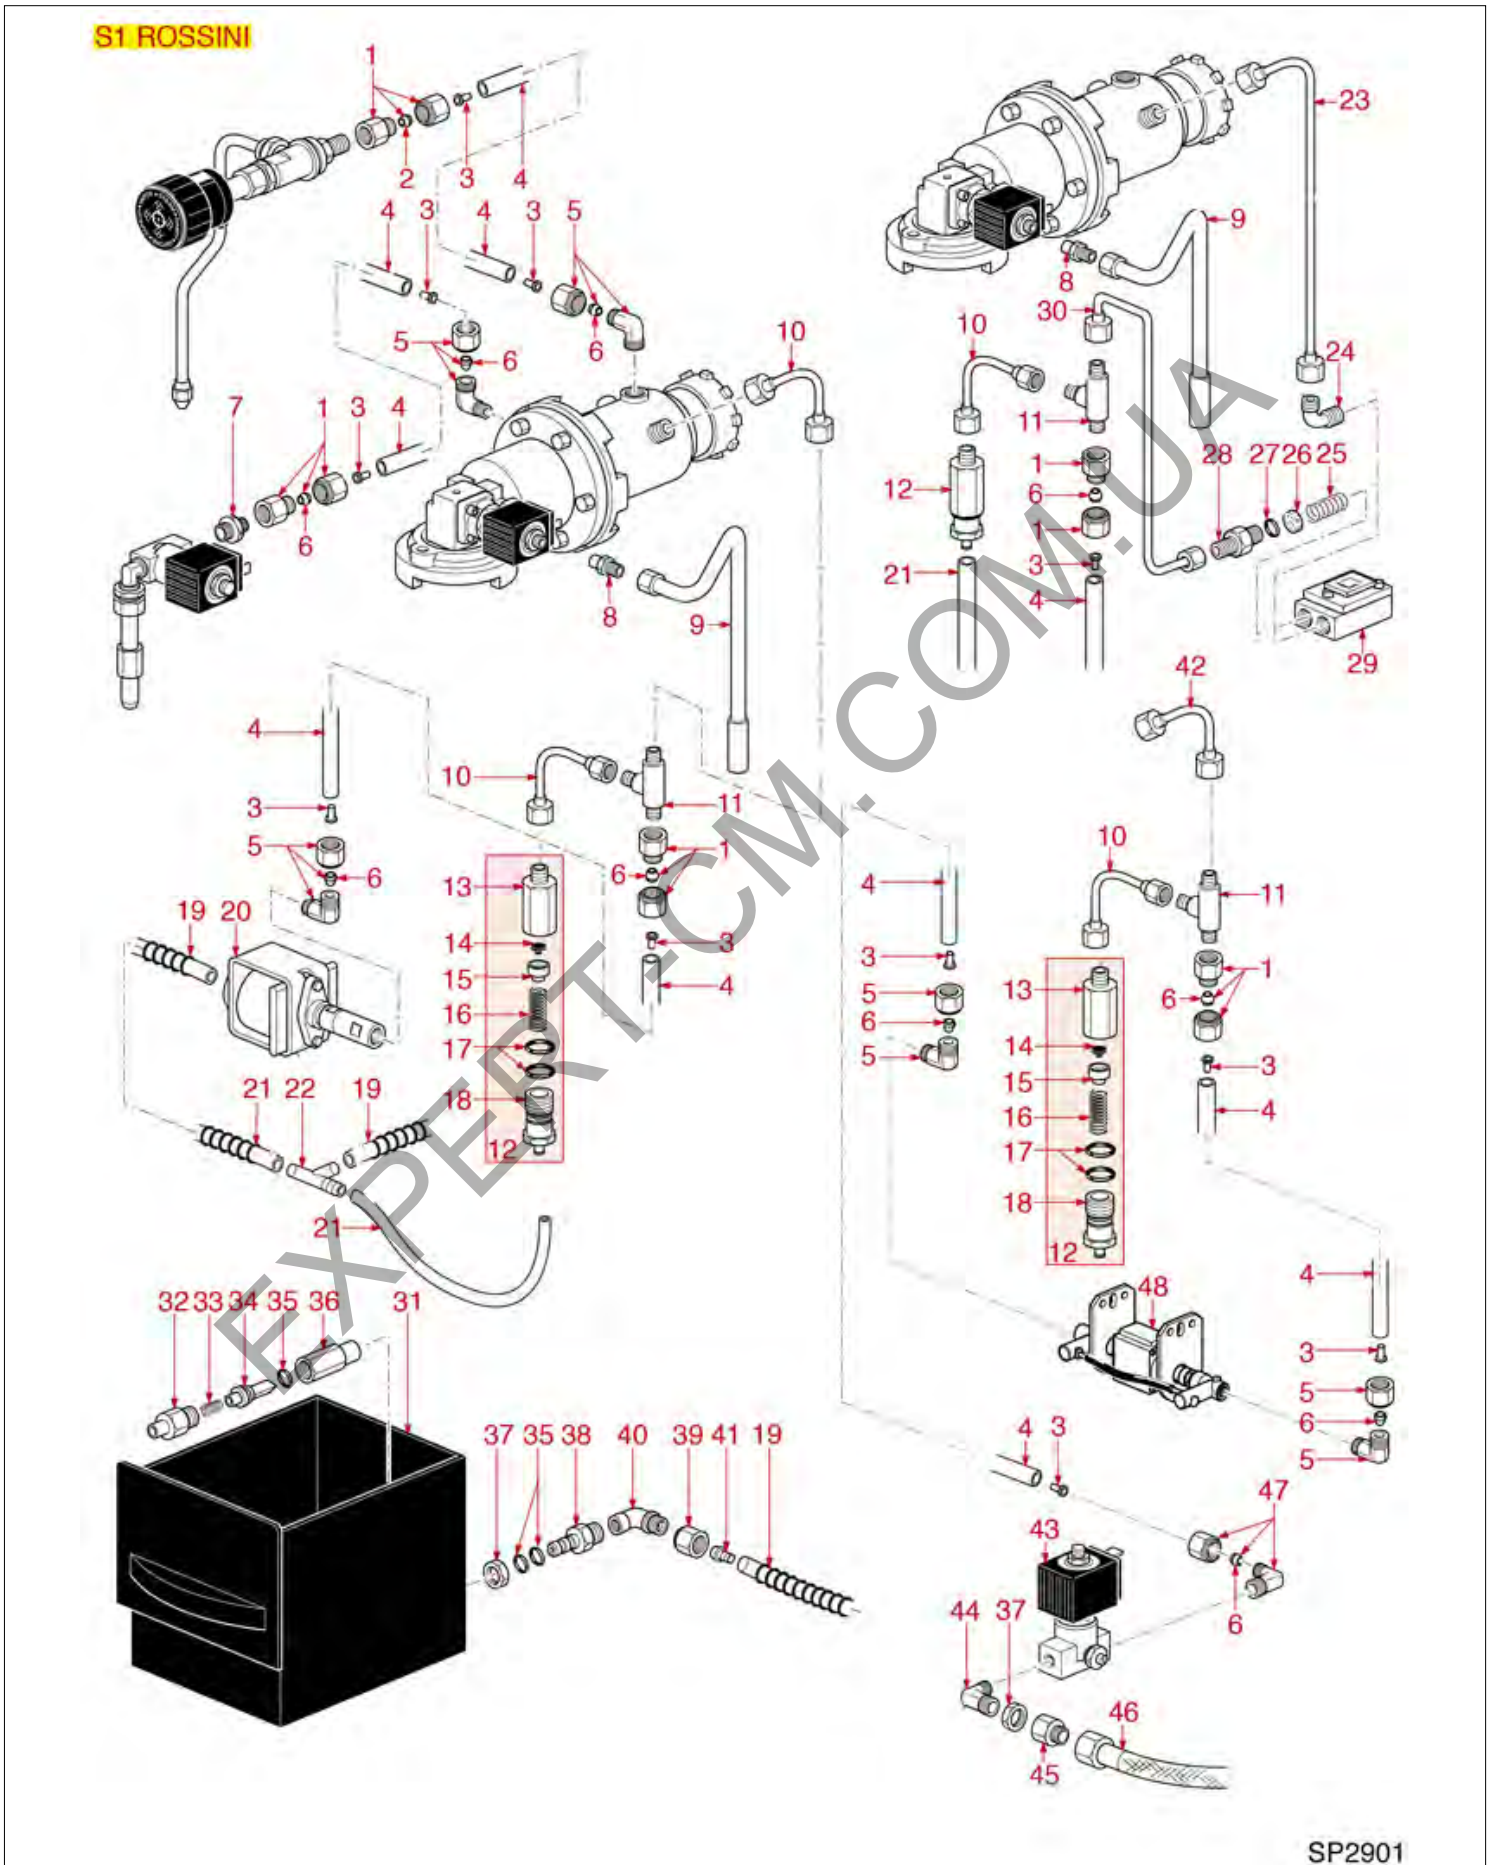

HYDRAULIC SYSTEM S1 ROSSINI

SP2901

Positions without LF code no.: upon request

SPAZIALE

Position	LF code no.	Description
4	1449684	SILICONE HOSE $\varnothing$ 6x8 SHORE 60 - 10 m
7	1349102	FITTING $\varnothing$ 1/4"M-1/4"M
11	1349153	T-FITTING $\varnothing$ 1/4"M-1/4"M-1/4"M
14	1186129	GASKET FLAT NBR $\varnothing$ 15/6x10 mm
15	1186689	GASKET HOLDER FOR TAP
17	1186246	VITON O-RING R9 0121
20	1122601	VIBRATORY PUMP EX5 41W 120V 60Hz
20	1122735	VIBRATORY PUMP EX5 48W 230V 50Hz
21	1449682	SILICONE HOSE $\varnothing$ 5x8 SHORE 60 - 10 m
24	1349710	NICHEL PLATED L-FITTING $\varnothing$ 1/4"M-1/4"M
25	1250182	JET SPRING $\varnothing$ 6.5x13 mm SPRAY NOZZLE
26	1160536	WATER FILTER $\varnothing$ 7 mm
27	1186730	O-RING 0114 VITON
28	1349111	FITTING $\varnothing$ 1/8"M 1/4"M
29	1455001	VOLUMETRIC FLOW METER GICAR
33	1250202	SPRING $\varnothing$ 8x30 mm
35	3243139	O-RING 02025 EPDM
43	1120309	2-WAY SOLENOID VALVE SIRAI 230V 50Hz
44	1349710	NICHEL PLATED L-FITTING $\varnothing$ 1/4"M-1/4"M

EXPERT-CM.COM.UA