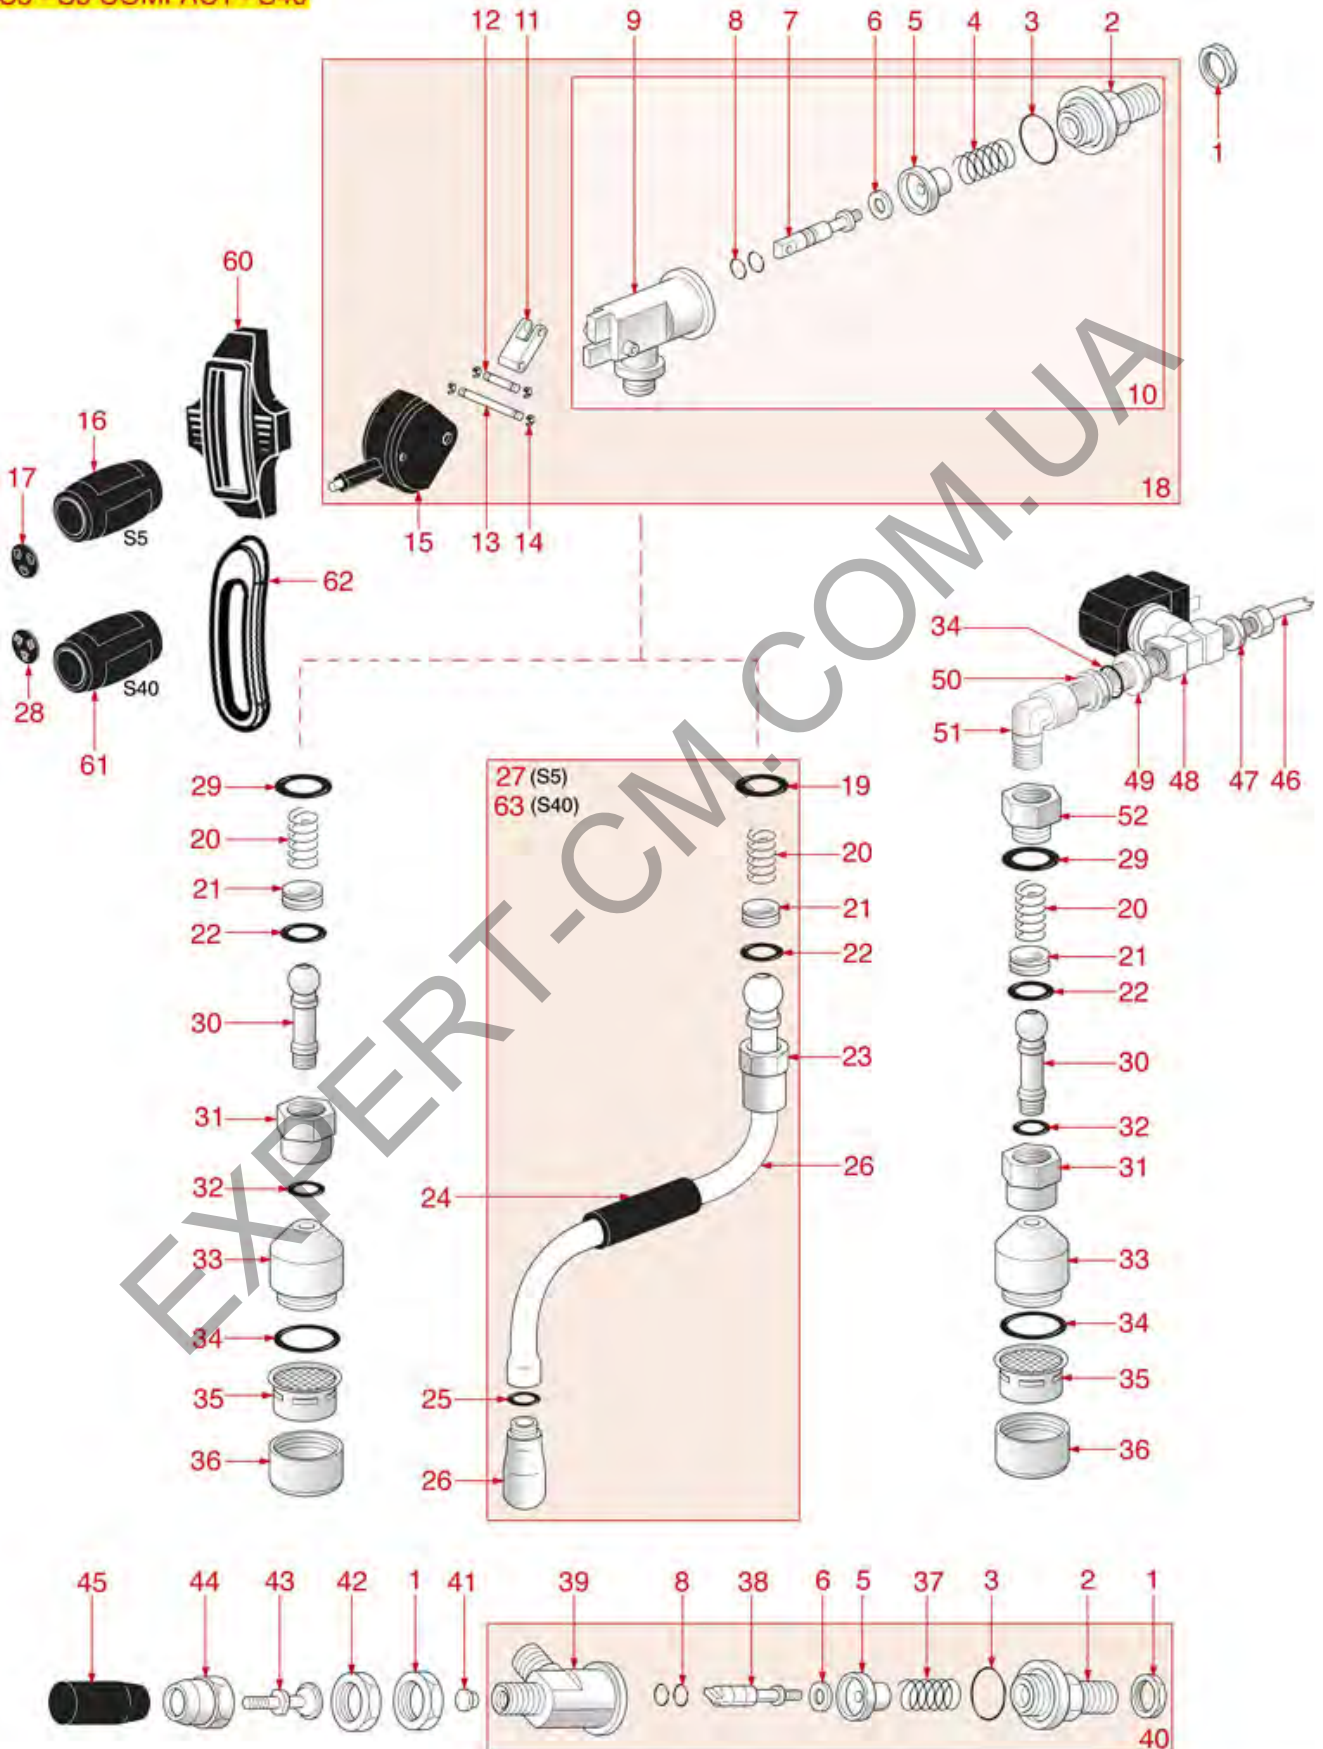

TAP WATER-STEAM-INLET S5-S5 COMP-S40

S5 - S5 COMPACT - S40

SPAZIALE

Position	LF code no.	Description
1	1348036	NUT $\varnothing$ 3/8" WRENCH 21x6mm
2	1349077	COUPLING $\varnothing$ 3/8"M-1/2"M FOR TAP
3	1186591	O-RING 0128 VITON
4	1250187	TAP SPRING $\varnothing$ 13x26 mm
5	1186728	GASKET HOLDER FOR TAP
6	1186515	FLAT EPDM GASKET $\varnothing$ 15x5.5x3.5 mm
7	1324108	TAP ROD
8	1186900	O-RING 02015 VITON
9	1348063	STEAM/WATER TAP BODY
10	1348065	WATER/STEAM TAP ASSEMBLY
11	1348066	CONNECTING RODS FOR WATER/STEAM TAP
12	1324110	PIN FOR TAP LEVER $\varnothing$ 4x15 mm
13	1324107	PIN FOR TAP LEVER $\varnothing$ 4x29 mm
14	1250191	RADIAL SEEGER RING $\varnothing$ 3,2 mm
15	1241081	STEAM/WATER TAP LEVER BODY
16	1241080	WATER/STEAM TAP KNOB
17	1241085	STEAM SILK SCREEN PRINT. F. HANDLE
18	1348073	STEAM/WATER TAP (Unassembled kit)
19	1186712	GASKET ORM 0160 - 20 EPDM
20	1250019	SPRING $\varnothing$ 12x16.5 mm
21	1186988	STEAM TAP JOINT BUSHING
22	3060608	O-RING O3050 EPDM
24	1187501	BURN PREVENTING PIPE HANDGRIP $\varnothing$ 8 mm
25	1186713	O-RING GASKET M 0060-12 EPDM
26	5051782	ST.STEEL STEAM NOZZLE 8.5 mm $\varnothing$ 1.2 mm
27	1449074	COMPLETE ST.STEEL STEAM PIPE $\varnothing$ 10 mm
28	1241086	WATER SILK SCREEN PRINTING F. HANDLE
29	1186712	GASKET ORM 0160 - 20 EPDM
32	1186612	O-RING 02025 VITON
33	1449076	FITTING FOR WATER PIPE
34	1186714	O-RING 0119 VITON
35	1449317	WATER PIPE NOZZLE
36	1449318	WATER JET RING NUT
37	1250190	TAP SPRING $\varnothing$ 13.5x26 mm
38	1324038	TAP SPINDLE
40	1348721	TAP WATER/STEAM/INLET 3/8"
43	1324036	CONICAL PIN FOR ARTICULATION
44	1348067	CAP VALVE $\varnothing$ 3/8"F WATER INLET TAP
45	1241518	WATER INLET TAP HANDLE
47	1349102	FITTING $\varnothing$ 1/4"M-1/4"M
48	1120309	2-WAY SOLENOID VALVE SIRAI 230V 50Hz
49	1349112	FITTING $\varnothing$ 1/4"M-3/8"M
50	1349135	FITTING $\varnothing$ 3/8"M-3/8"F
51	1349718	NICHEL PLATED L-FITTING $\varnothing$ 3/8"M-3/8"F
60	1348062	TAP HOLE FRAME
63	1449213	COMPLETE ST.STEEL STEAM PIPE $\varnothing$ 10 mm