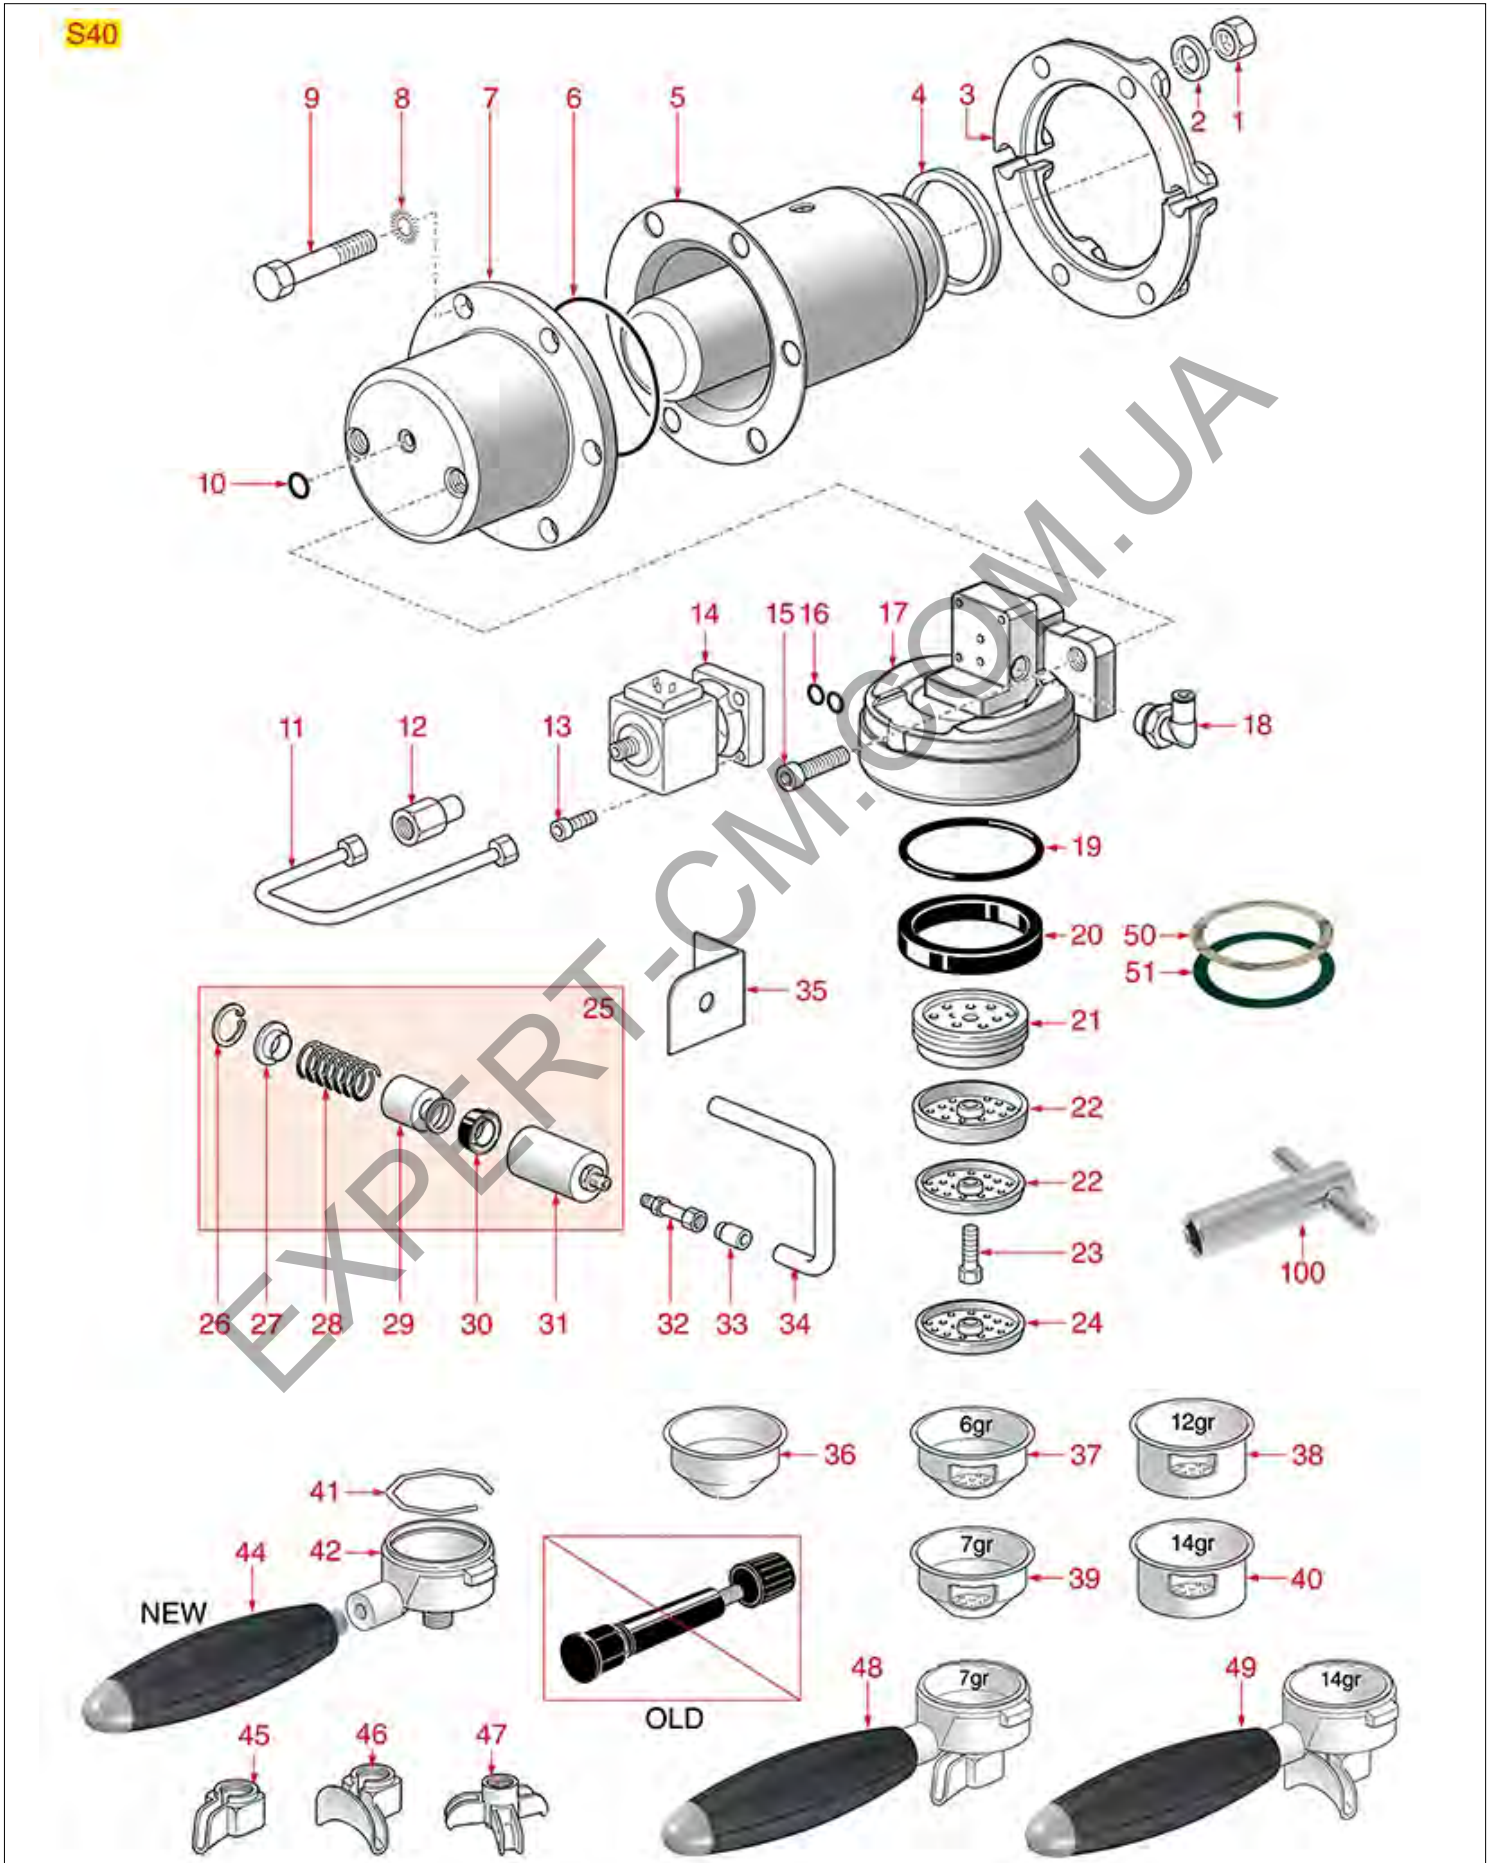

BREW GROUP S40

Positions without LF code no.: upon request

SPAZIALE

Position	LF code no.	Description
1	3060069	HEXAGONAL NUT M8 MEDIUM
2	1528008	WASHER FLAT M8
4	1186608	PTFE FLAT GASKET $\varnothing$ 50x40x2 mm
6	1186698	O-RING 04312 VITON
10	1186612	O-RING 02025 VITON
12	1349373	SOLENOID VALVE OUTLET FITTING
13	1455034	CYLINDER HEAD SCREW M4x10
14	1120101	3-WAY SOLENOID VALVE PARKER 115V 50/60Hz
14	1120102	3-WAY SOLENOID VALVE LUCIFER 115V 60Hz
14	1120330	3-WAY SOLENOID VALVE LUCIFER 240V 50Hz
14	1120332	COIL LUCIFER/PARKER 220/240V 9W 50Hz
14	1120334	3-WAY MECHANICAL COMPONENT LUCIFER
14	1120335	3-WAY SOLENOID VALVE PARKER 230V 50/60Hz
14	1120339	3-WAY MECHANICAL COMPONENT PARKER
14	3120032	COIL PARKER ZB09 9W 220/240V 50/60Hz
16	1186611	O-RING 02025 RED SILICONE
16	1186612	O-RING 02025 VITON
20	1186719	GASKET FILTER HOLDER $\varnothing$ 64x52x7 mm
20	1186727	GASKET FILTER HOLDER $\varnothing$ 64x52x6.3 mm
20	5026183	GASKET FOR FILTER HOLDER $\varnothing$ 64x52x7 mm
21	1086006	SHOWER HOLDER DIFFUSER
21	1086007	SHOWER HOLDER DIFFUSER
21	1086521	SHOWER HOLDER DIFFUSER
22	1081046	SHOWER SCREEN $\varnothing$ 49/52 mm
23	1528511	HEXAGON HEAD SCREW M5x25
26	1250188	CIRCLIP J-32
28	1250189	INFUSER SPRING $\varnothing$ 26.5x56 mm
30	1186710	LIP GASKET $\varnothing$ 34x20x6.3 mm
36	1160278	BLIND FILTER
37	1160080	1 CUP FILTER 6 gr
38	1160081	2 CUPS FILTER 12 gr
39	1160276	1 CUP FILTER 7 gr
40	1160277	FILTER 2-CUP 14 g
41	1250002	S/STEEL FILTER LOCKING SPRING $\varnothing$ 1.20 mm
42	1165057	FILTER HOLDER SPAZIALE COFFEE MACHINES
44	1241160	FILTER HOLDER KNOB M12x1.5
45	1022505	ONE-WAY SPOUT $\varnothing$ 3/8"
46	1022506	SPOUT DOUBLE $\varnothing$ 3/8"
47	1022551	TRIPLE SPOUT $\varnothing$ 3/8"
48	1165090	FILTER HOLDER ASSEMBLY 1 CUP SPAZIALE
49	1165091	COMPLETE FILTER HOLDER 2 CUPS SPAZIALE
50	1190101	PAPER SEAL $\varnothing$ 64x53x0.7 mm
51	1190007	RUBBER PIECE $\varnothing$ 64x53x1 mm EPDM
100	5033606	FEATHER KEY FOR NUT SHOWER HEAD 8mm