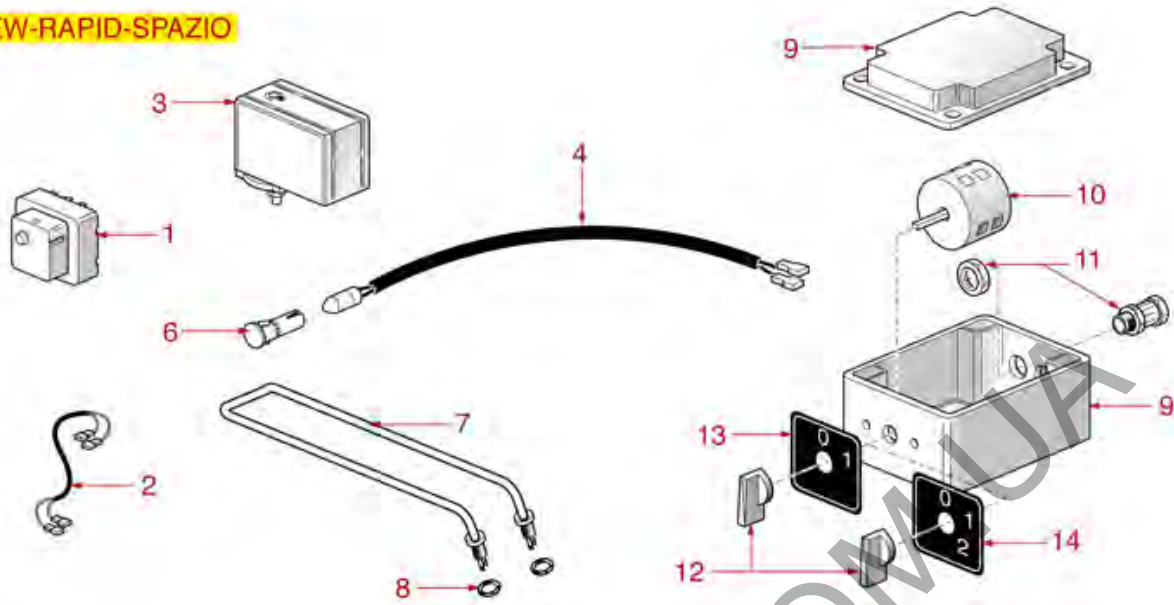

ELECTRICAL EQUIPMENTS NEW-RAPID-SPAZIO

NEW-RAPID-SPAZIO