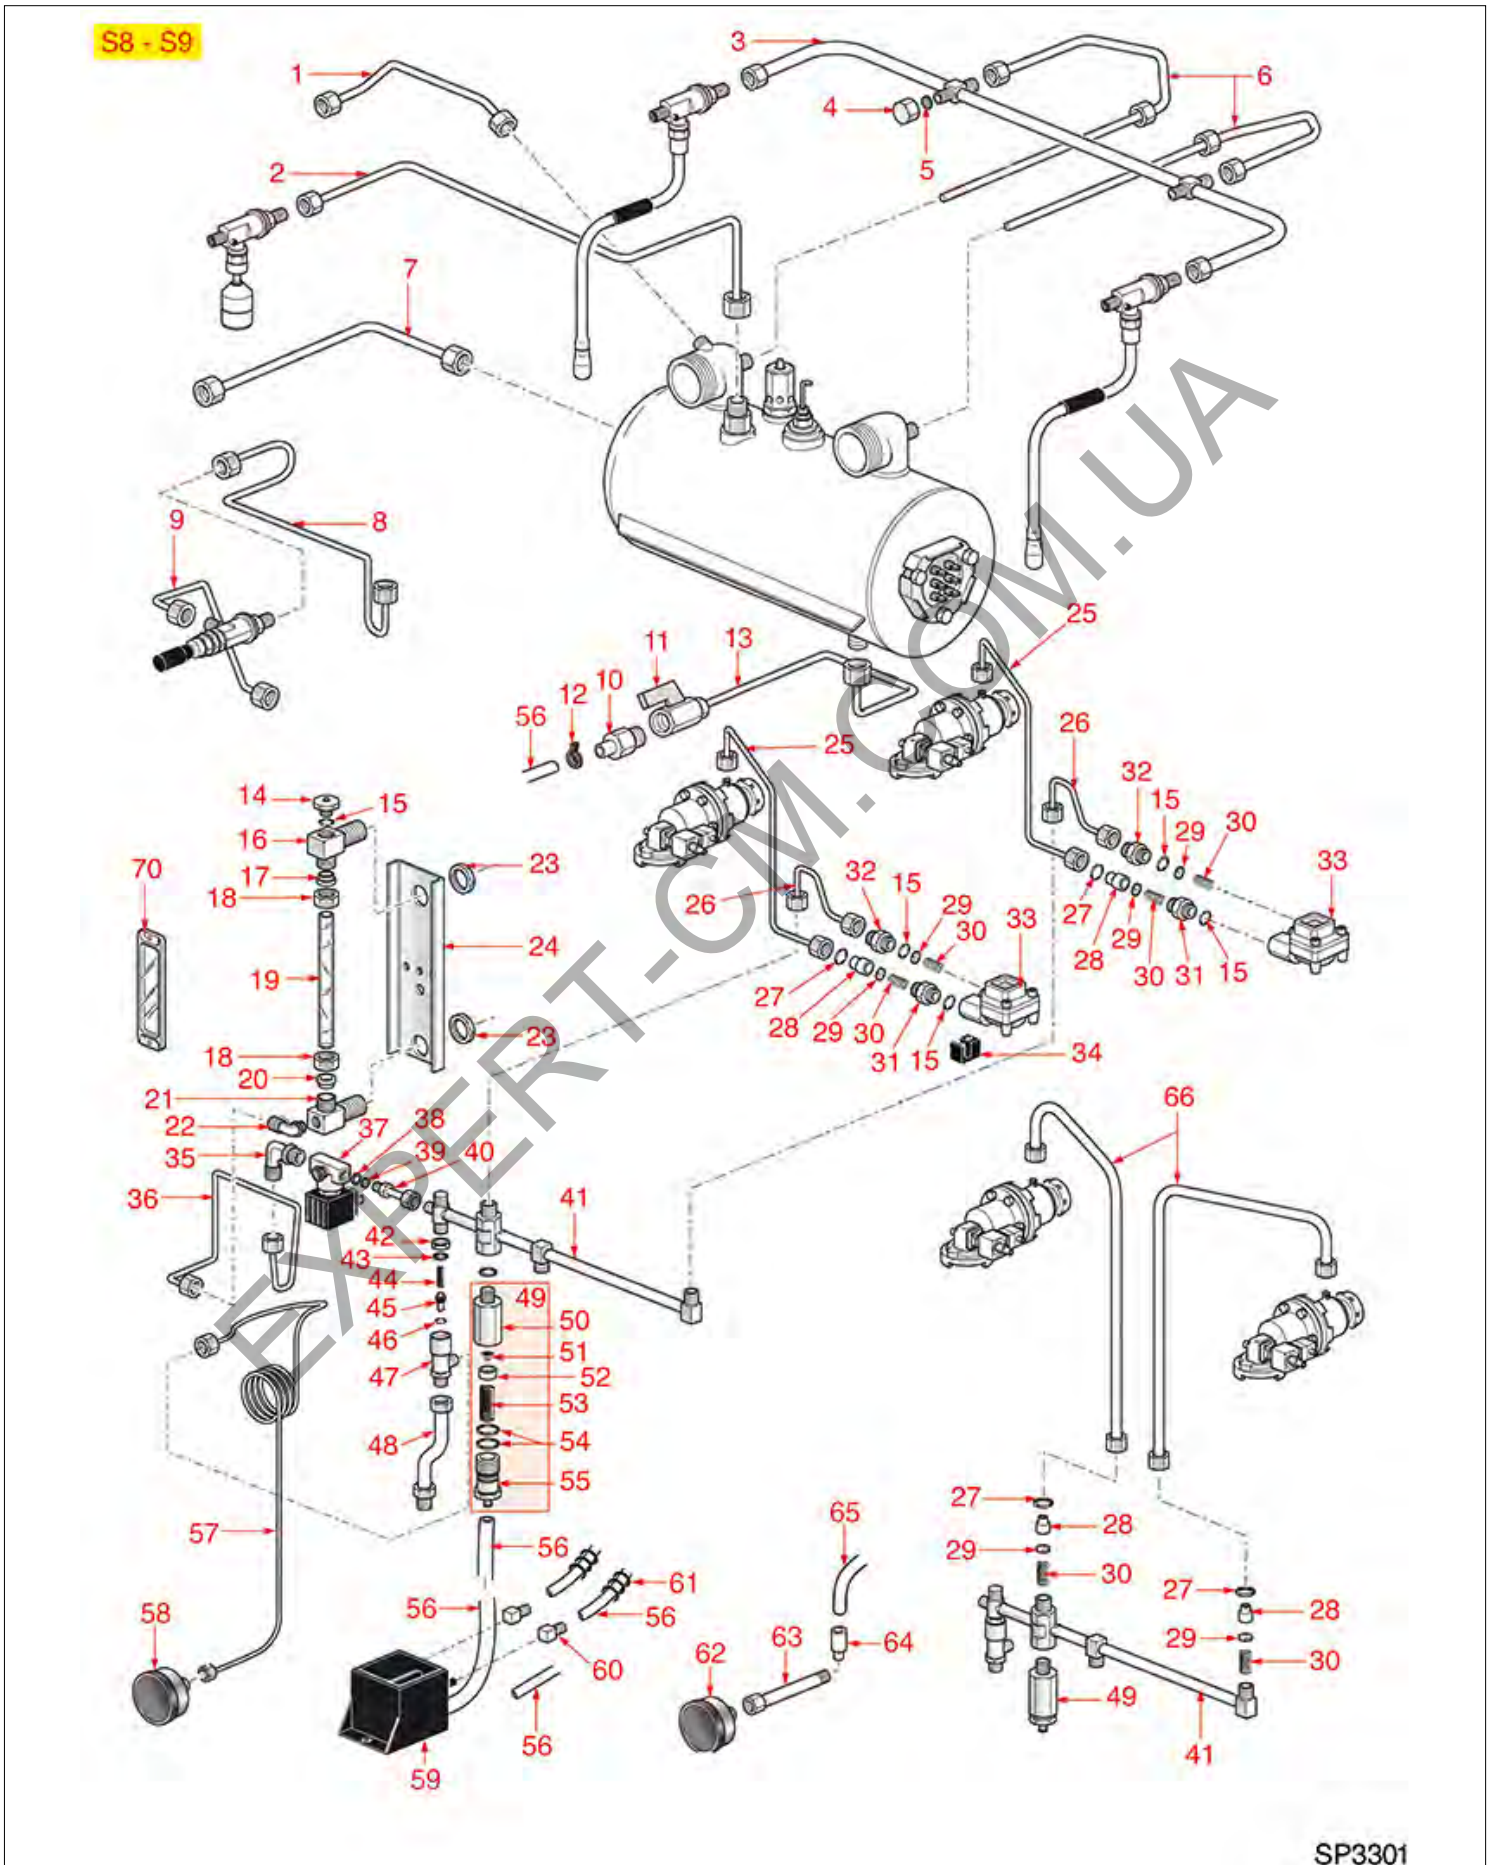

HYDRAULIC SYSTEM S8-S9

SP3301

Positions without LF code no.: upon request

SPAZIALE

Position	LF code no.	Description
4	1439021	CAP $\varnothing$ 1/4" F HEIGHT 16 mm NUT 17 mm
5	1186729	BLIND GASKET $\varnothing$ 11.5x2 mm FREE OF ASBESTO
11	3526699	BALL VALVE $\varnothing$ 1/4" MF
14	1523534	BOILER VALVE $\varnothing$ 1/4" M
14	1523537	BOILER VALVE $\varnothing$ 1/4" M
15	1186730	O-RING 0114 VITON
17	1186226	FLAT EPDM GASKET
18	1528045	GLASS FASTENING NUT $\varnothing$ 1/2" F HOLE 13 mm
19	1520571	LEVEL GLASS $\varnothing$ 11x150 mm
20	1186733	FLAT RED SILICONE GASKET
22	1349710	NICHEL PLATED L-FITTING $\varnothing$ 1/4" M-1/4" M
23	1349504	NUT $\varnothing$ 1/2" KEY 25x6 mm
27	1186718	FLAT PTFE GASKET $\varnothing$ 7x5x1 mm
28	1500516	JET GROUP
29	1160536	WATER FILTER $\varnothing$ 7 mm
30	1250182	JET SPRING $\varnothing$ 6.5x13 mm SPRAY NOZZLE
31	1349076	REDUCED FITTING $\varnothing$ 1/4" M-1/4" M
32	1349111	FITTING $\varnothing$ 1/8" M 1/4" M
33	1455001	VOLUMETRIC FLOW METER GICAR
37	1120010	2-WAY SOLENOID VALVE PARKER 240V 50/60Hz
39	1160017	STAINLESS STEEL WATER FILTER $\varnothing$ 8x1.5 mm
42	1348036	NUT $\varnothing$ 3/8" WRENCH 21x6mm
43	1186709	O-RING 0115 VITON
44	1250202	SPRING $\varnothing$ 8x30 mm
45	1523023	TRIANGULAR NON-RETURN VALVE
46	1186717	O-RING 02031 VITON
49	1523561	EXPANSION VALVE $\varnothing$ 1/4" M 10-14 bar
51	1186129	GASKET FLAT NBR $\varnothing$ 15/6x10 mm
52	1186689	GASKET HOLDER FOR TAP
54	1186246	VITON O-RING R9 0121
56	1449686	SILICONE HOSE $\varnothing$ 6x12 SHORE 60 - 10 m
58	1245089	PRESSURE GAUGE FOR PUMP $\varnothing$ 43 mm 0÷16 bar
62	5072208	PRESSURE GAUGE BOILER $\varnothing$ 43 mm 0÷3 bar
70	1201300	LEVEL PLATE 30x110 mm