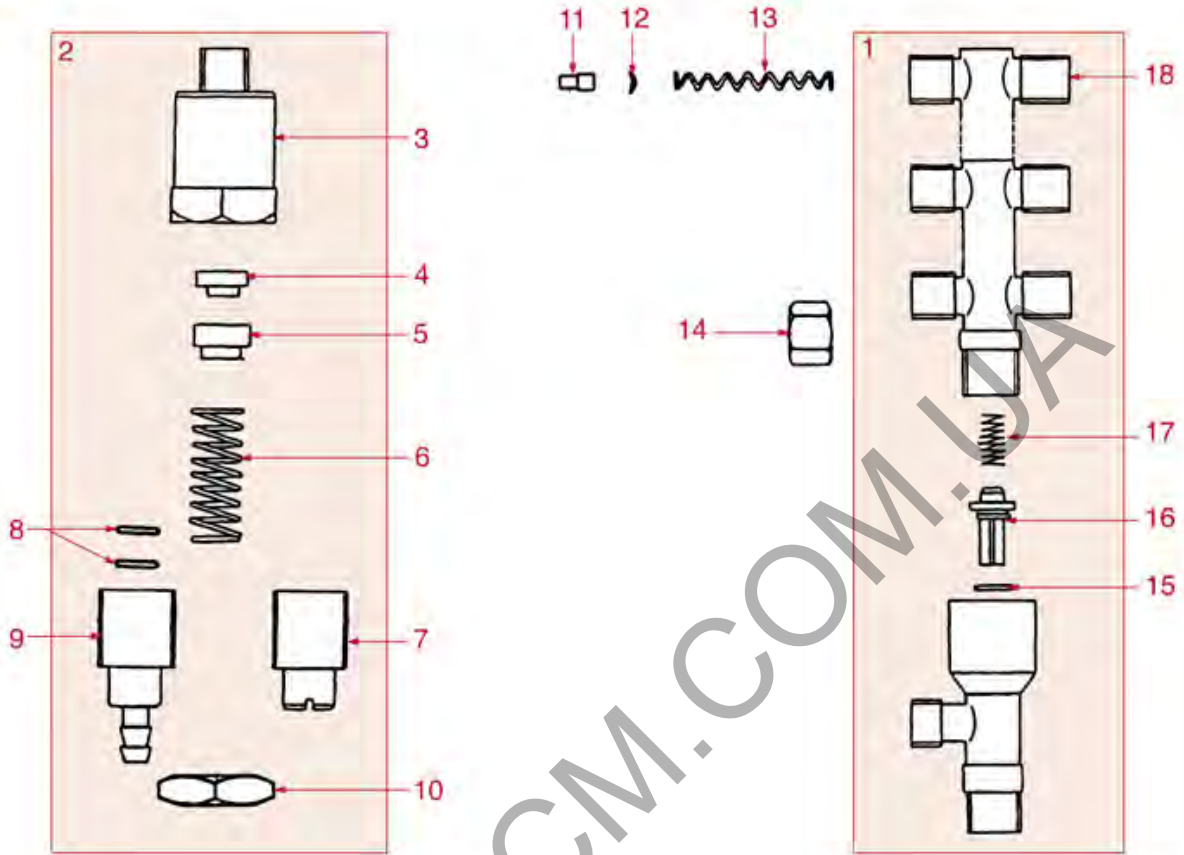

NON-RETURN EXPANSION VALVE BOILER 3000

3000

SP1601

SPAZIALE

Position	LF code no.	Description
2	1523561	EXPANSION VALVE $\varnothing$ 1/4" M 10-14 bar
4	1186129	GASKET FLAT NBR $\varnothing$ 15/6x10 mm
5	1186689	GASKET HOLDER FOR TAP
8	1186246	VITON O-RING R9 0121
11	1500516	JET GROUP
12	1160536	WATER FILTER $\varnothing$ 7 mm
14	1439021	CAP $\varnothing$ 1/4" F HEIGHT 16 mm NUT 17 mm
15	1186717	O-RING 02031 VITON
16	1523023	TRIANGULAR NON-RETURN VALVE
17	1250202	SPRING $\varnothing$ 8x30 mm
19	1755226	HEATING ELEMENT 2700W 220V
20	1186516	PTFE FLAT GASKET $\varnothing$ 26x17x2 mm
21	1186511	BOILER GASKET $\varnothing$ 170x135x2 mm

EXPERT-CM.COM.UA