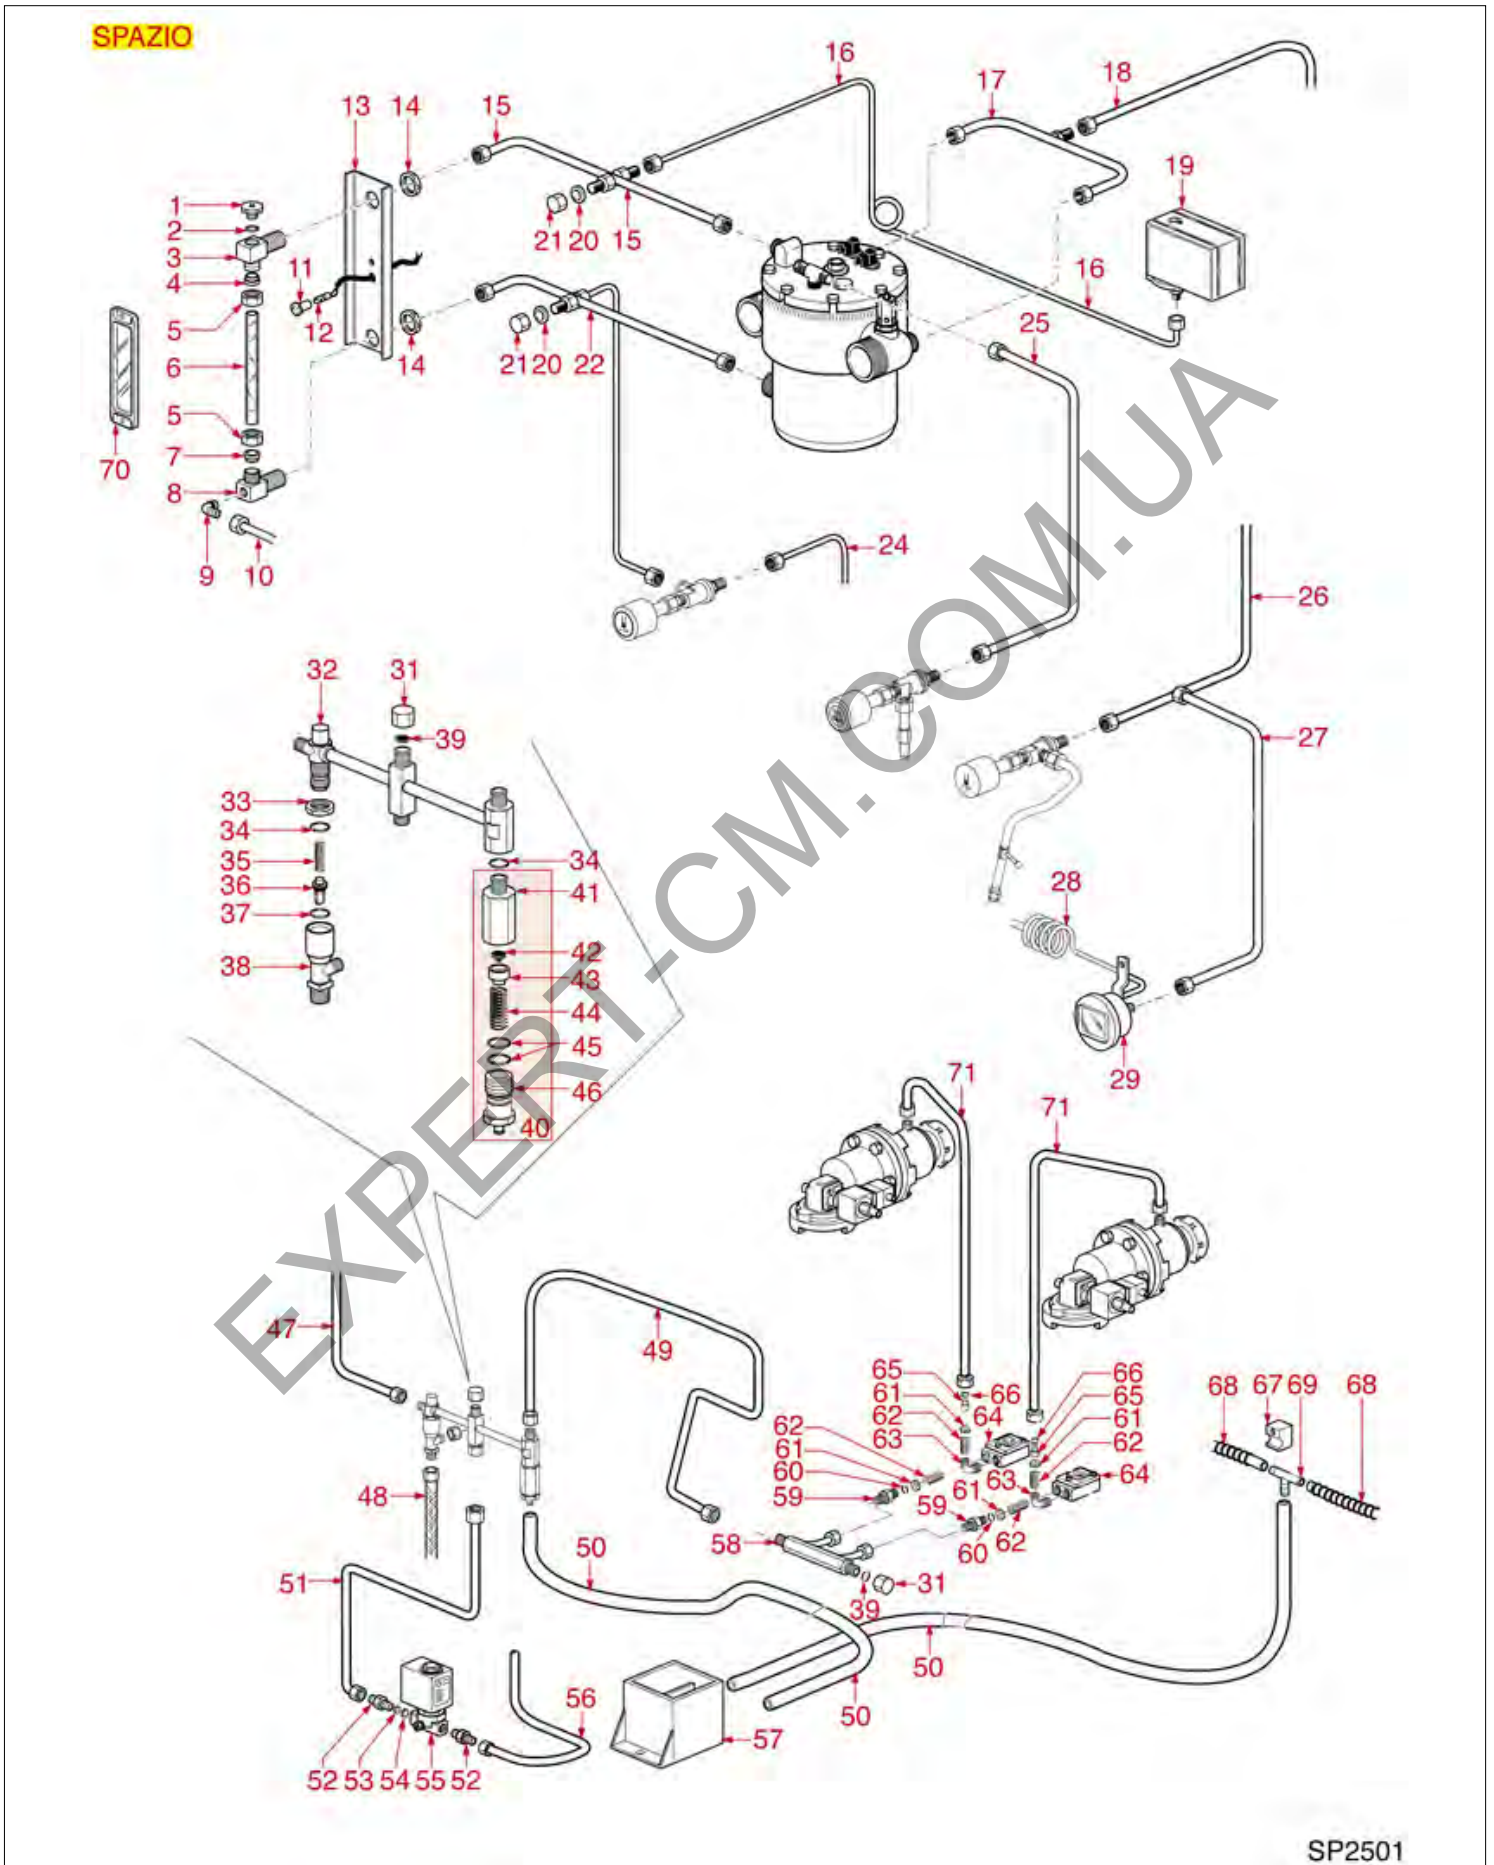

HYDRAULIC SYSTEM SPAZIO

SP2501

Positions without LF code no.: upon request

SPAZIALE

Position	LF code no.	Description
1	1523534	BOILER VALVE $\varnothing$ 1/4"M
1	1523537	BOILER VALVE $\varnothing$ 1/4"M
2	1186730	O-RING 0114 VITON
4	1186226	FLAT EPDM GASKET
5	1528045	GLASS FASTENING NUT $\varnothing$ 1/2"F HOLE 13 mm
6	1520572	LEVEL GLASS $\varnothing$ 11x150 mm
7	1186733	FLAT RED SILICONE GASKET
9	1349710	NICHEL PLATED L-FITTING $\varnothing$ 1/4"M-1/4"M
11	3221162	GREEN LAMP RECEPTACLE
12	3221097	NEUTRAL INDICATOR LAMP 220V
14	1349504	NUT $\varnothing$ 1/2" KEY 25x6 mm
19	1320531	PRESSURE SWITCH P302/6 3-POLES 30A
19	1320541	PRESSURE SWITCH PARKER
29	1245029	BOILER-PUMP PRESSURE GAUGE $\varnothing$ 63 mm
31	1439021	CAP $\varnothing$ 1/4"F HEIGHT 16 mm NUT 17 mm
33	1348036	NUT $\varnothing$ 3/8" WRENCH 21x6mm
34	1186709	O-RING 0115 VITON
35	1250202	SPRING $\varnothing$ 8x30 mm
36	1523023	TRIANGULAR NON-RETURN VALVE
37	1186717	O-RING 02031 VITON
39	1186729	BLIND GASKET $\varnothing$ 11.5x2 mm FREE OF ASBESTO
40	1523561	EXPANSION VALVE $\varnothing$ 1/4"M 10-14 bar
42	1186129	GASKET FLAT NBR $\varnothing$ 15/6x10 mm
43	1186689	GASKET HOLDER FOR TAP
45	1186246	VITON O-RING R9 0121
48	1449710	FLEX HOSE $\varnothing$ 3/8" Fp x Fc 300 mm
50	1449686	SILICONE HOSE $\varnothing$ 6x12 SHORE 60 - 10 m
52	1349101	FITTING $\varnothing$ 1/8"M-1/8"M NICKEL-PLATED
53	1160017	STAINLESS STEEL WATER FILTER $\varnothing$ 8x1.5 mm
55	1120010	2-WAY SOLENOID VALVE PARKER 240V 50/60Hz
57	1527532	OUTLET TANK
59	1349111	FITTING $\varnothing$ 1/8"M 1/4"M
60	1186730	O-RING 0114 VITON
61	1160536	WATER FILTER $\varnothing$ 7 mm
62	1250182	JET SPRING $\varnothing$ 6.5x13 mm SPRAY NOZZLE
63	1349710	NICHEL PLATED L-FITTING $\varnothing$ 1/4"M-1/4"M
64	1455001	VOLUMETRIC FLOW METER GICAR
65	1500516	JET GROUP
66	1186718	FLAT PTFE GASKET $\varnothing$ 7x5x1 mm
69	5092124	
70	1201300	LEVEL PLATE 30x110 mm