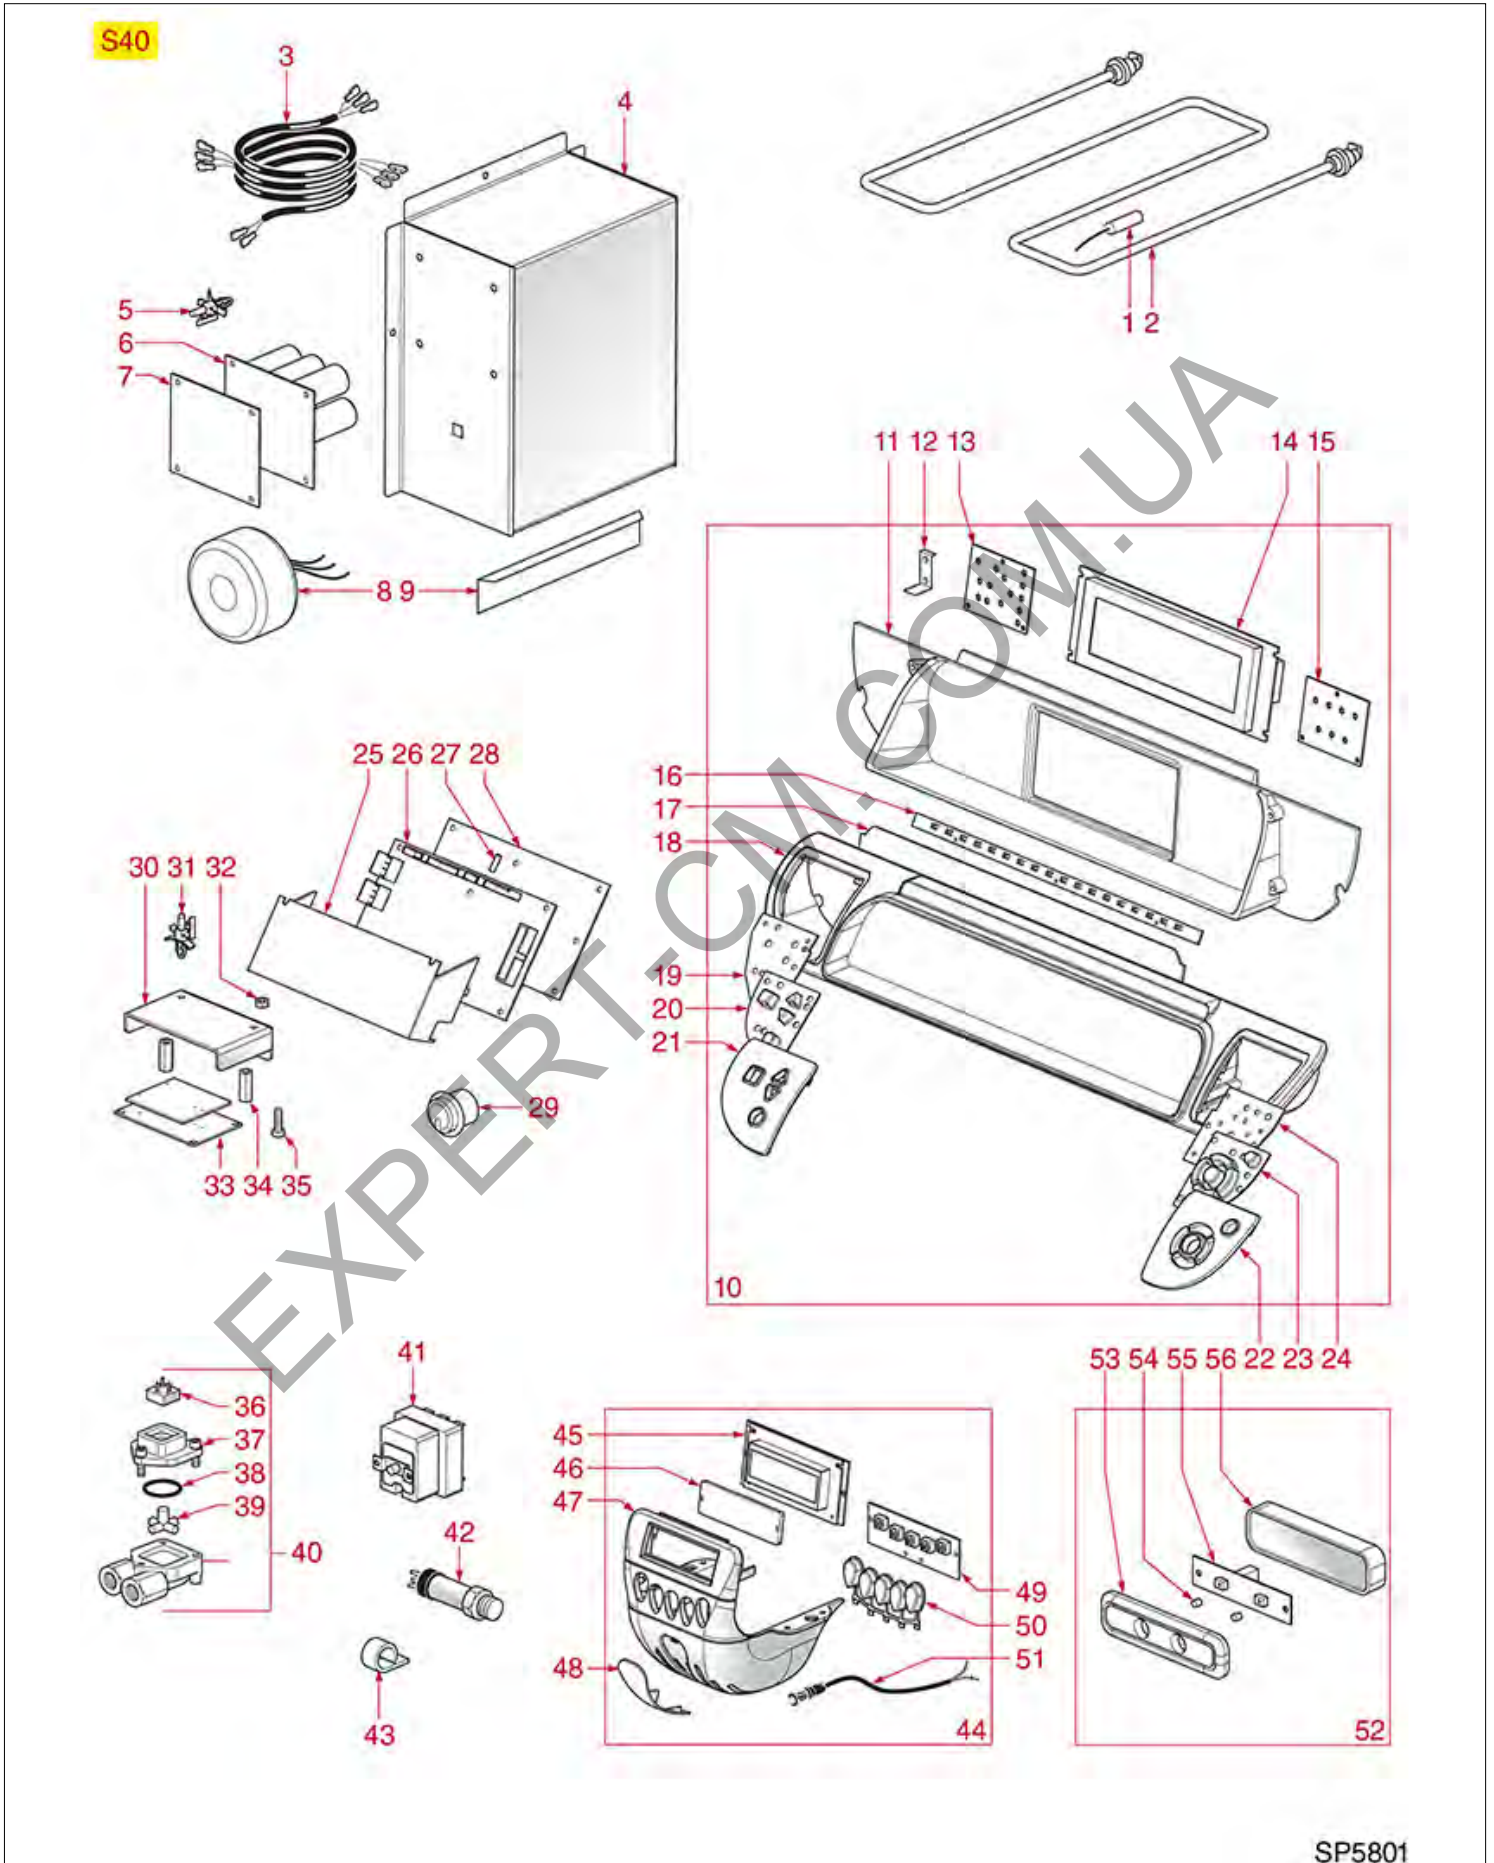

ELECTRICAL EQUIPMENTS S40

SPAZIALE

Position	LF code no.	Description
38	1186631	O-RING 02112 VITON
40	1455001	VOLUMETRIC FLOW METER GICAR
41	1444509	THREE-PHASE THERMOSTAT 169°C
49	5057751	PANEL BOARD 5 PUSH-BUTTONS
50	5057750	PUSH-BUTTON PANEL 5 BUTTONS

EXPERT-CM.COM.UA