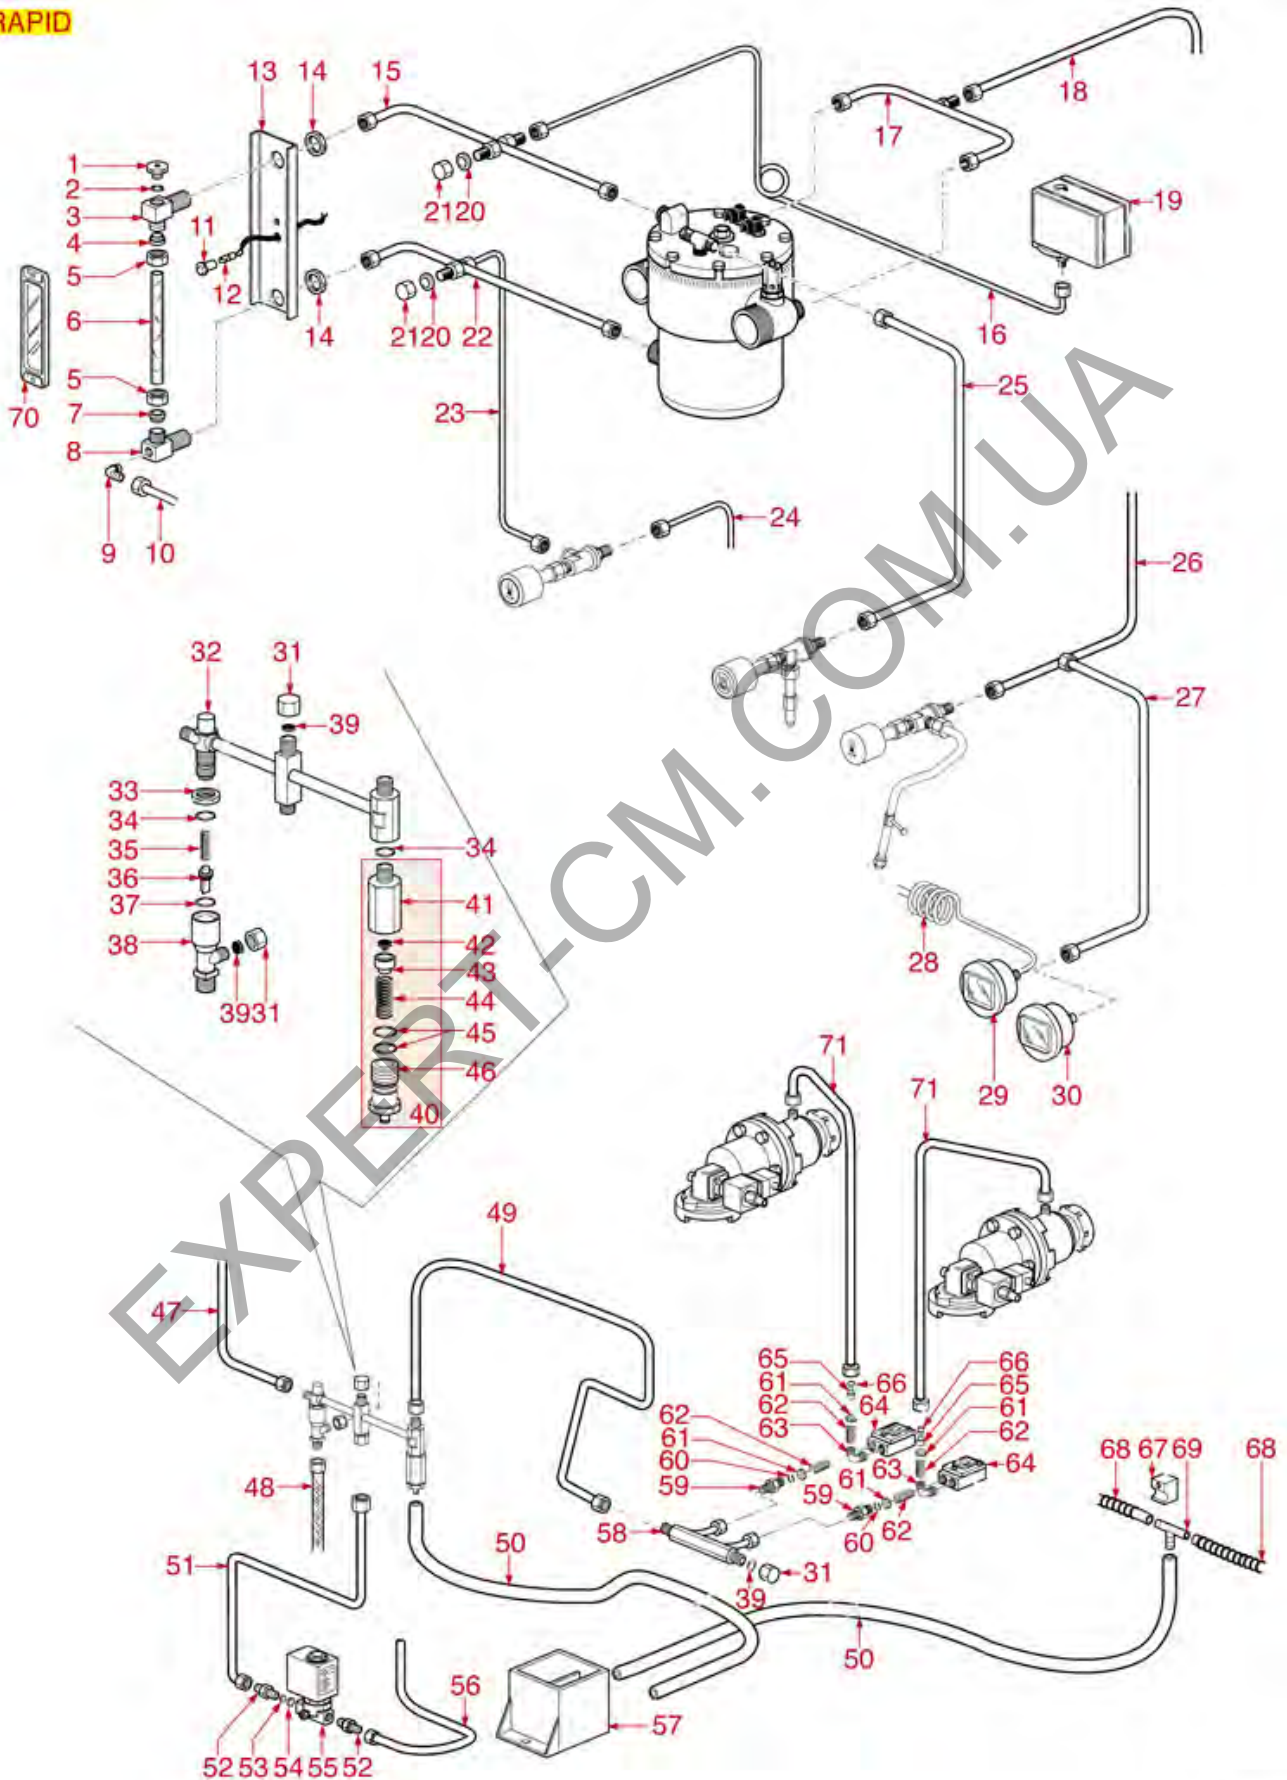

HYDRAULIC SYSTEM RAPID

RAPID

SP2401

Positions without LF code no.: upon request

SPAZIALE

Position	LF code no.	Description
1	1523534	BOILER VALVE $\varnothing$ 1/4"M
1	1523537	BOILER VALVE $\varnothing$ 1/4"M
2	1186730	O-RING 0114 VITON
4	1186226	FLAT EPDM GASKET
5	1528045	GLASS FASTENING NUT $\varnothing$ 1/2"F HOLE 13 mm
6	1520572	LEVEL GLASS $\varnothing$ 11x150 mm
7	1186733	FLAT RED SILICONE GASKET
9	1349710	NICHEL PLATED L-FITTING $\varnothing$ 1/4"M-1/4"M
11	3221162	GREEN LAMP RECEPTACLE
12	3221097	NEUTRAL INDICATOR LAMP 220V
14	1349504	NUT $\varnothing$ 1/2" KEY 25x6 mm
19	1320531	PRESSURE SWITCH P302/6 3-POLES 30A
19	1320541	PRESSURE SWITCH PARKER
29	1245029	BOILER-PUMP PRESSURE GAUGE $\varnothing$ 63 mm
30	1245028	BOILER PRESSURE GAUGE $\varnothing$ 58 mm 0÷2.5 bar
31	1439021	CAP $\varnothing$ 1/4"F HEIGHT 16 mm NUT 17 mm
33	1348036	NUT $\varnothing$ 3/8" WRENCH 21x6mm
34	1186709	O-RING 0115 VITON
35	1250202	SPRING $\varnothing$ 8x30 mm
36	1523023	TRIANGULAR NON-RETURN VALVE
37	1186717	O-RING 02031 VITON
39	1186729	BLIND GASKET $\varnothing$ 11.5x2 mm FREE OF ASBESTO
40	1523561	EXPANSION VALVE $\varnothing$ 1/4"M 10-14 bar
42	1186129	GASKET FLAT NBR $\varnothing$ 15/6x10 mm
43	1186689	GASKET HOLDER FOR TAP
45	1186246	VITON O-RING R9 0121
48	1449724	FLEX HOSE $\varnothing$ 3/8" Fp x Fp 1000 mm
50	1449686	SILICONE HOSE $\varnothing$ 6x12 SHORE 60 - 10 m
52	1349101	FITTING $\varnothing$ 1/8"M-1/8"M NICKEL-PLATED
53	1160017	STAINLESS STEEL WATER FILTER $\varnothing$ 8x1.5 mm
55	1120010	2-WAY SOLENOID VALVE PARKER 240V 50/60Hz
57	1527532	OUTLET TANK
59	1349111	FITTING $\varnothing$ 1/8"M 1/4"M
60	1186730	O-RING 0114 VITON
61	1160536	WATER FILTER $\varnothing$ 7 mm
62	1250182	JET SPRING $\varnothing$ 6.5x13 mm SPRAY NOZZLE
63	1349710	NICHEL PLATED L-FITTING $\varnothing$ 1/4"M-1/4"M
64	1455001	VOLUMETRIC FLOW METER GICAR
65	1500516	JET GROUP
66	1186718	FLAT PTFE GASKET $\varnothing$ 7x5x1 mm
69	5092124	
70	1201300	LEVEL PLATE 30x110 mm