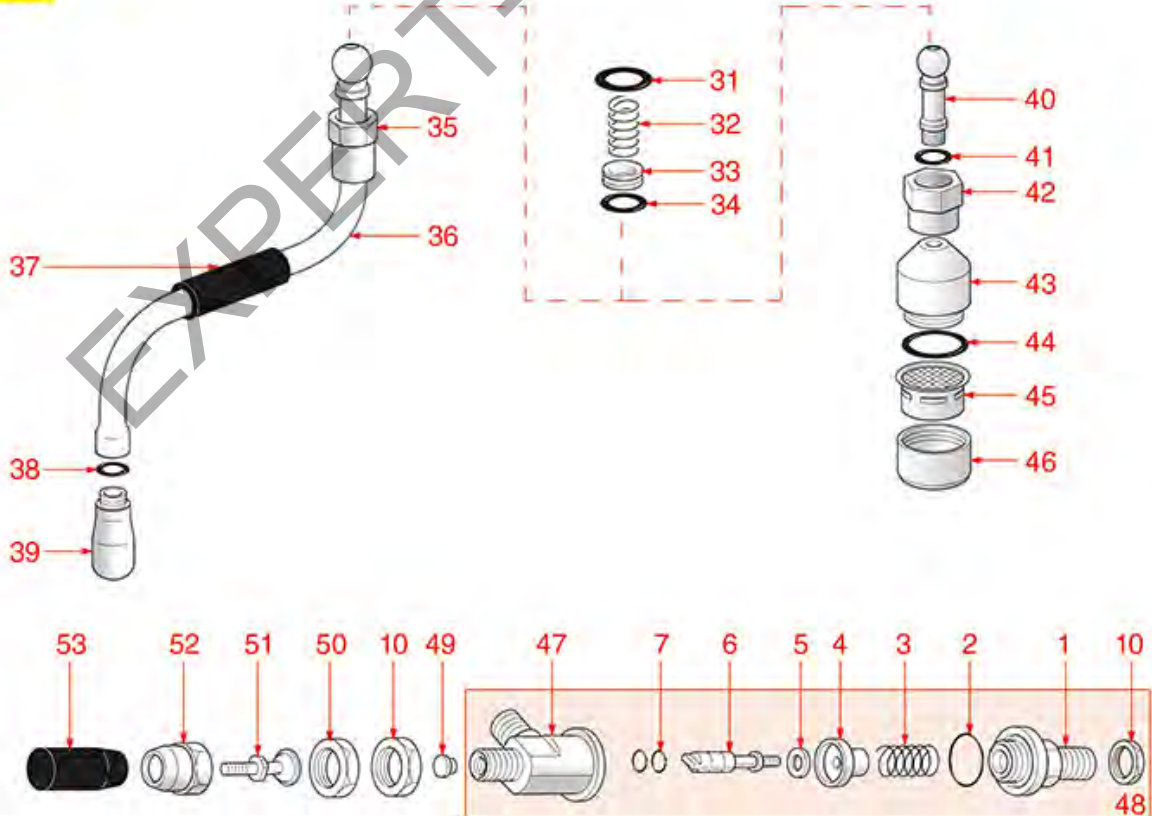

TAP WATER-STEAM-INLET S8-S9

S8

S9

S8 - S9

SPAZIALE

Position	LF code no.	Description
1	1349077	COUPLING \varnothing 3/8"M-1/2"M FOR TAP
2	1186591	O-RING 0128 VITON
3	1250190	TAP SPRING \varnothing 13.5x26 mm
4	1186728	GASKET HOLDER FOR TAP
5	1186515	FLAT EPDM GASKET \varnothing 15x5.5x3.5 mm
6	1324038	TAP SPINDLE
7	1186900	O-RING 02015 VITON
9	1548053	TAP WATER/STEAM 3/8"
10	1348036	NUT \varnothing 3/8" WRENCH 21x6mm
11	1324109	STEAM TAP PIN
12	3243139	O-RING 02025 EPDM
13	1348070	STEAM TAP BUSHING
15	1241538	KNOB RING NUT
16	1241212	KNOB FOR WATER TAP
16	1241528	STEAM TAP KNOB
17	1250187	TAP SPRING \varnothing 13x26 mm
18	1324108	TAP ROD
19	1348063	STEAM/WATER TAP BODY
20	1348065	WATER/STEAM TAP ASSEMBLY
21	1348066	CONNECTING RODS FOR WATER/STEAM TAP
22	1324110	PIN FOR TAP LEVER \varnothing 4x15 mm
23	1324107	PIN FOR TAP LEVER \varnothing 4x29 mm
24	1250191	RADIAL SEEGER RING \varnothing 3,2 mm
25	1241081	STEAM/WATER TAP LEVER BODY
27	1241080	WATER/STEAM TAP KNOB
28	1241085	STEAM SILK SCREEN PRINT. F. HANDLE
29	1241086	WATER SILK SCREEN PRINTING F. HANDLE
30	1348073	STEAM/WATER TAP (Unassembled kit)
31	1186712	GASKET ORM 0160 - 20 EPDM
32	1250019	SPRING \varnothing 12x16.5 mm
33	1186988	STEAM TAP JOINT BUSHING
34	3060608	O-RING O3050 EPDM
35	5033607	NUT \varnothing 3/8"F FOR WATER/STEAM PIPE
36	1449078	COMPLETE STAINLESS STEEL STEAM PIPE
36	1449213	COMPLETE ST. STEEL STEAM PIPE \varnothing 10 mm
37	1187501	BURN PREVENTING PIPE HANDGRIP \varnothing 8 mm
38	1186713	O-RING GASKET M 0060-12 EPDM
39	5051782	ST. STEEL STEAM NOZZLE 8.5 mm \varnothing 1.2 mm
41	1186612	O-RING 02025 VITON
42	5033607	NUT \varnothing 3/8"F FOR WATER/STEAM PIPE
43	1449076	FITTING FOR WATER PIPE
44	1186714	O-RING 0119 VITON
45	1449317	WATER PIPE NOZZLE
46	1449318	WATER JET RING NUT
48	1348721	TAP WATER/STEAM/INLET 3/8"
51	1324036	CONICAL PIN FOR ARTICULATION
52	1348067	CAP VALVE \varnothing 3/8"F WATER INLET TAP
53	1241518	WATER INLET TAP HANDLE