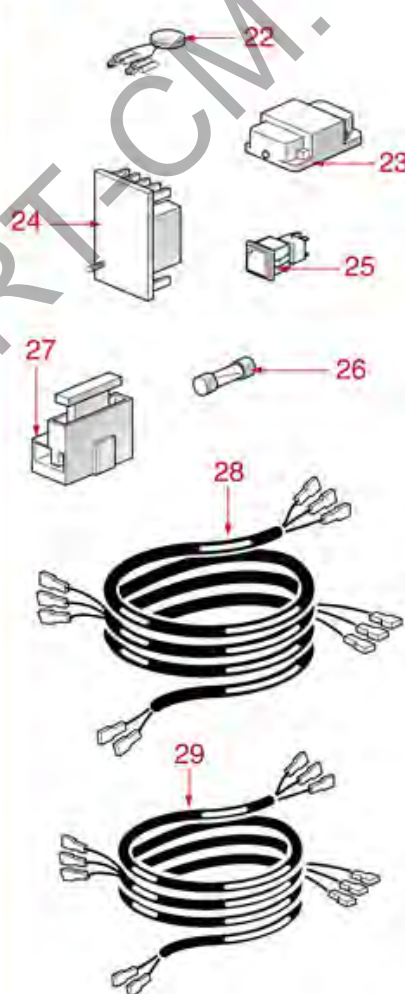

ELECTRICAL EQUIPMENTS NEW-RAPID-SPAZIO

NEW-RAPID-SPAZIO

E.C.

E.P.

E.K.

SP5401