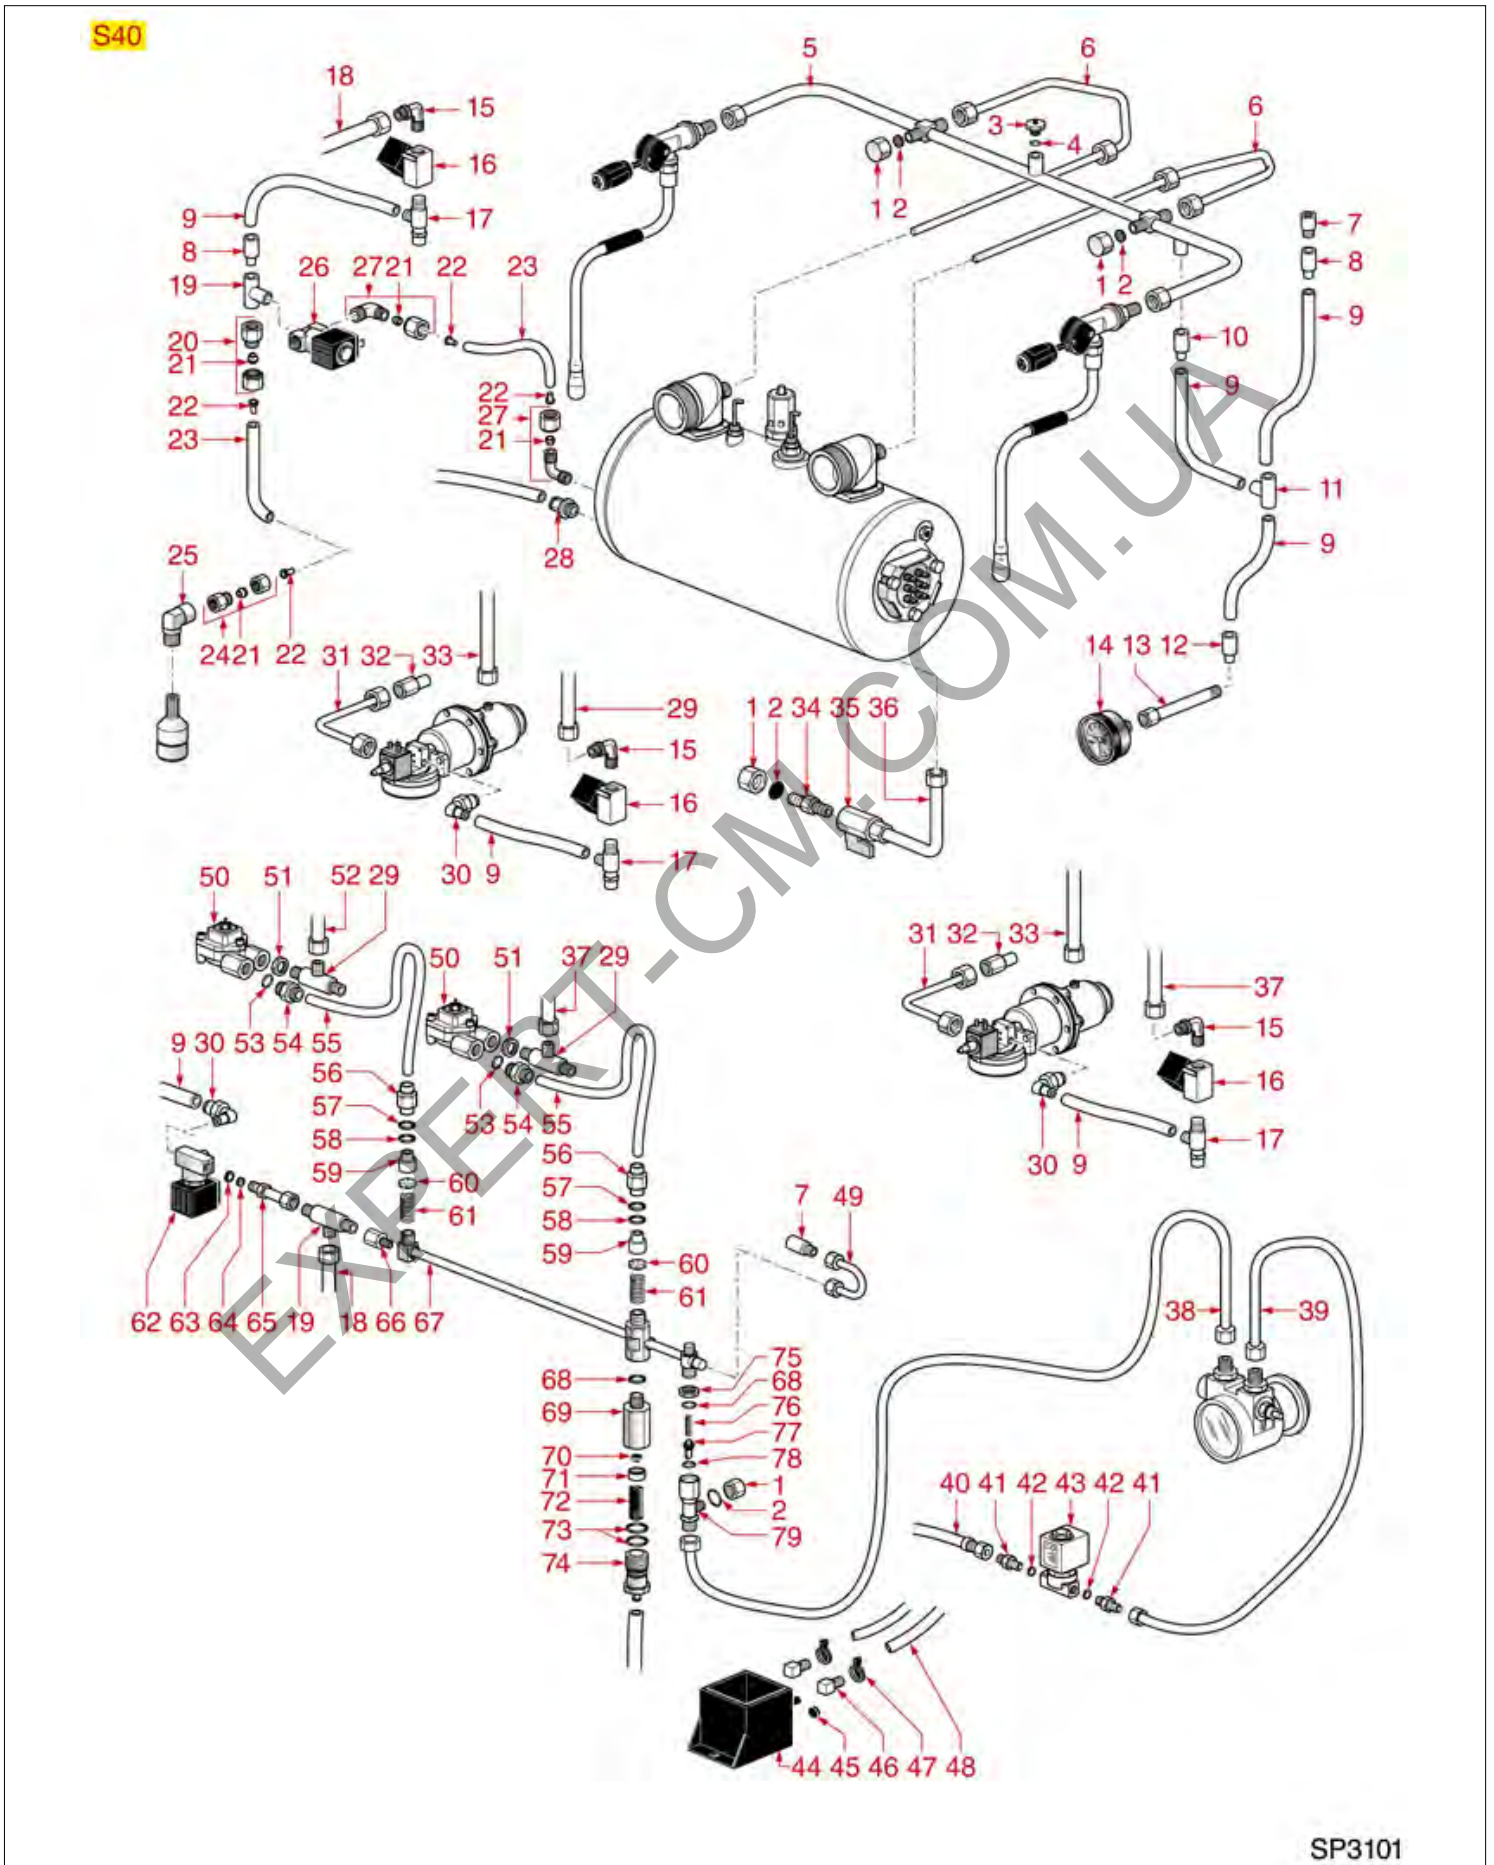

HYDRAULIC SYSTEM S40

SP3101

Positions without LF code no.: upon request

SPAZIALE

Position	LF code no.	Description
1	1439021	CAP $\varnothing$ 1/4" F HEIGHT 16 mm NUT 17 mm
2	1186729	BLIND GASKET $\varnothing$ 11.5x2 mm FREE OF ASBESTO
3	1523534	BOILER VALVE $\varnothing$ 1/4" M
4	1186730	O-RING 0114 VITON
19	1349153	T-FITTING $\varnothing$ 1/4" M-1/4" M-1/4" M
23	1449684	SILICONE HOSE $\varnothing$ 6x8 SHORE 60 - 10 m
32	1349373	SOLENOID VALVE OUTLET FITTING
34	1349102	FITTING $\varnothing$ 1/4" M-1/4" M
35	3526699	BALL VALVE $\varnothing$ 1/4" MF
38	1449710	FLEX HOSE $\varnothing$ 3/8" Fp x Fc 300 mm
39	1449722	FLEX HOSE $\varnothing$ 3/8" Fc x Fc 500 mm
42	3186860	OR GASKET 03056 EPDM
48	1449686	SILICONE HOSE $\varnothing$ 6x12 SHORE 60 - 10 m
50	1455001	VOLUMETRIC FLOW METER GICAR
53	1186730	O-RING 0114 VITON
54	1349111	FITTING $\varnothing$ 1/8" M 1/4" M
57	1186612	O-RING 02025 VITON
58	1186718	FLAT PTFE GASKET $\varnothing$ 7x5x1 mm
59	1500516	JET GROUP
60	1160536	WATER FILTER $\varnothing$ 7 mm
61	1250182	JET SPRING $\varnothing$ 6.5x13 mm SPRAY NOZZLE
64	1160017	STAINLESS STEEL WATER FILTER $\varnothing$ 8x1.5 mm
68	1186709	O-RING 0115 VITON
70	1186129	GASKET FLAT NBR $\varnothing$ 15/6x10 mm
71	1186689	GASKET HOLDER FOR TAP
73	1186246	VITON O-RING R9 0121
75	1348036	NUT $\varnothing$ 3/8" WRENCH 21x6mm
76	1250202	SPRING $\varnothing$ 8x30 mm
77	1523023	TRIANGULAR NON-RETURN VALVE
78	1186717	O-RING 02031 VITON

EXPERT-CM.COM.UA