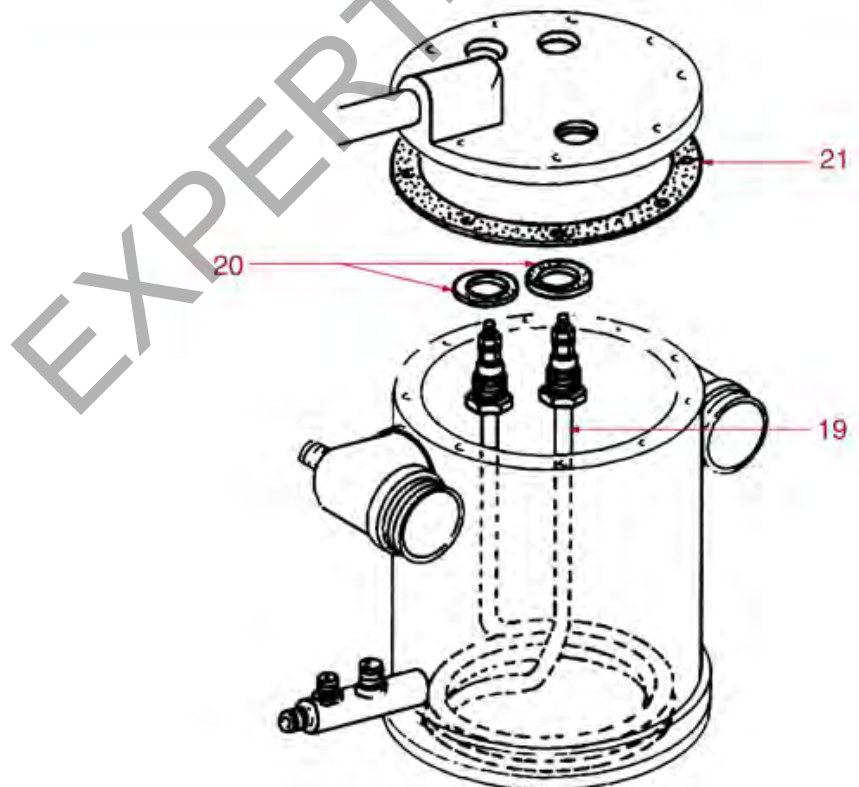

NON-RETURN EXPANSION VALVE BOILER 3000

3000

SP1601

SPAZIALE

Position	LF code no.	Description
2	1523561	EXPANSION VALVE $\varnothing$ 1/4" M 10-14 bar
4	1186129	GASKET FLAT NBR $\varnothing$ 15/6x10 mm
5	1186689	GASKET HOLDER FOR TAP
8	1186246	VITON O-RING R9 0121
11	1500516	JET GROUP
12	1160536	WATER FILTER $\varnothing$ 7 mm
14	1439021	CAP $\varnothing$ 1/4" F HEIGHT 16 mm NUT 17 mm
15	1186717	O-RING 02031 VITON
16	1523023	TRIANGULAR NON-RETURN VALVE
17	1250202	SPRING $\varnothing$ 8x30 mm
19	1755226	HEATING ELEMENT 2700W 220V
20	1186516	PTFE FLAT GASKET $\varnothing$ 26x17x2 mm
21	1186511	BOILER GASKET $\varnothing$ 170x135x2 mm

EXPERT-CM.COM.UA