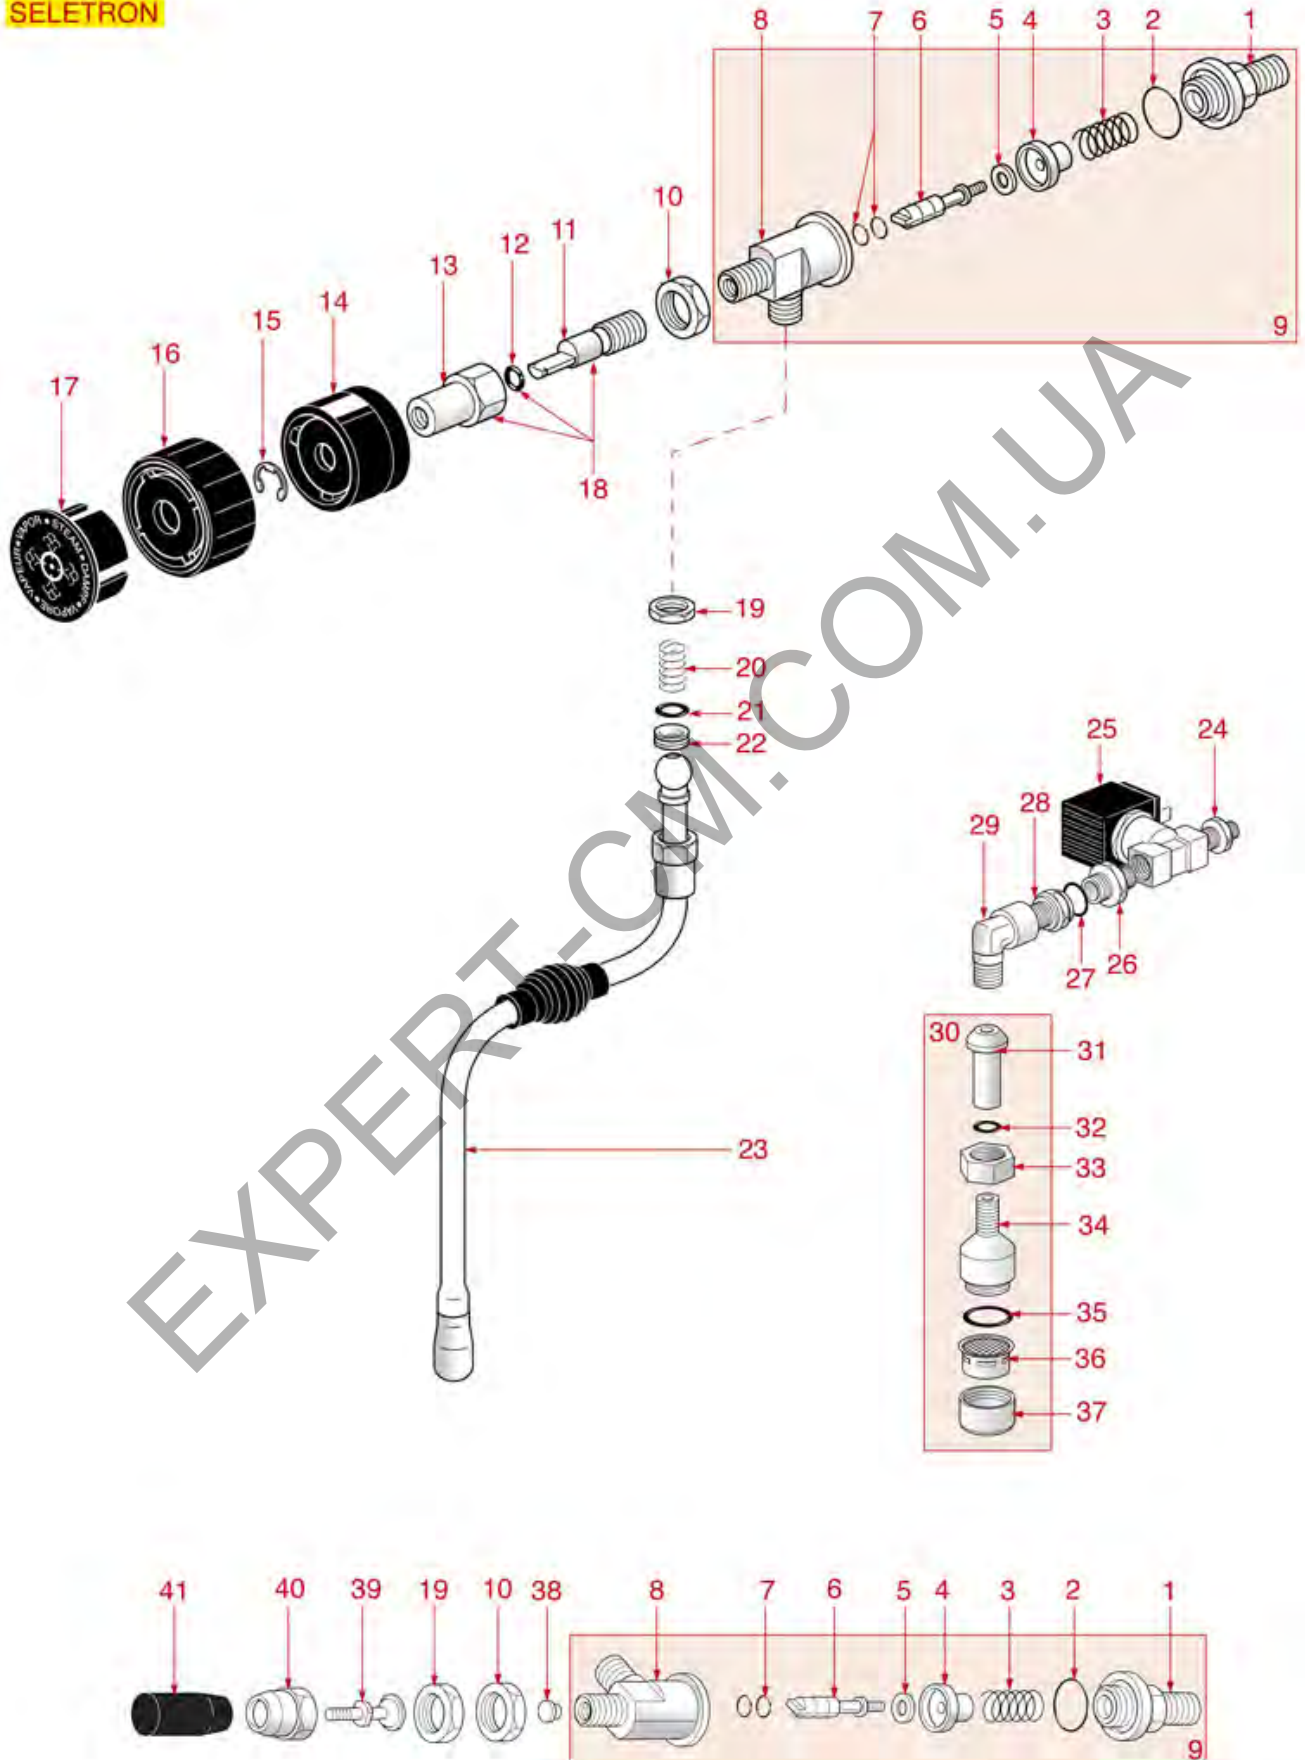

WATER-STEAM-INLET TAP SELETRON

SELETRON

SP1401

Positions without LF code no.: upon request

SPAZIALE

Position	LF code no.	Description
1	1349077	COUPLING $\varnothing$ 3/8"M-1/2"M FOR TAP
2	1186591	O-RING 0128 VITON
3	1250190	TAP SPRING $\varnothing$ 13.5x26 mm
4	1186728	GASKET HOLDER FOR TAP
5	1186515	FLAT EPDM GASKET $\varnothing$ 15x5.5x3.5 mm
6	1324038	TAP SPINDLE
7	1186900	O-RING 02015 VITON
9	1348721	TAP WATER/STEAM/INLET 3/8"
10	1348036	NUT $\varnothing$ 3/8" WRENCH 21x6mm
11	1324037	THREADED PIN
12	3243139	O-RING 02025 EPDM
13	1348070	STEAM TAP BUSHING
14	1241525	WATER/STEAM TAP KNOB
15	1348326	SPRING RING RADIAL $\varnothing$ 7 mm
16	1241524	KNOB RING NUT
17	1241519	STEAM CAP FOR KNOB
18	1348423	TAP SPINDLE
20	1250102	STEAM PIPE SPRING $\varnothing$ 12x16 mm
21	3060608	O-RING O3050 EPDM
22	1186988	STEAM TAP JOINT BUSHING
23	1449309	STEAM PIPE COMPLETE STAINL. STEEL $\varnothing$ 10 m
24	1349102	FITTING $\varnothing$ 1/4"M-1/4"M
25	5033799	2WAY SOLENOID VALVE ODE $\varnothing$ 1/4" 24V 8W
26	1349112	FITTING $\varnothing$ 1/4"M-3/8"M
27	1186714	O-RING 0119 VITON
28	1349135	FITTING $\varnothing$ 3/8"M-3/8"F
29	1349718	NICHEL PLATED L-FITTING $\varnothing$ 3/8"M-3/8"F
32	1186612	O-RING 02025 VITON
33	1349149	NUT $\varnothing$ 3/8"F FOR TUBE WATER/STEAM
35	1186714	O-RING 0119 VITON
36	1449317	WATER PIPE NOZZLE
37	1449318	WATER JET RING NUT
39	1324036	CONICAL PIN FOR ARTICULATION
40	1348067	CAP VALVE $\varnothing$ 3/8"F WATER INLET TAP
41	1241518	WATER INLET TAP HANDLE