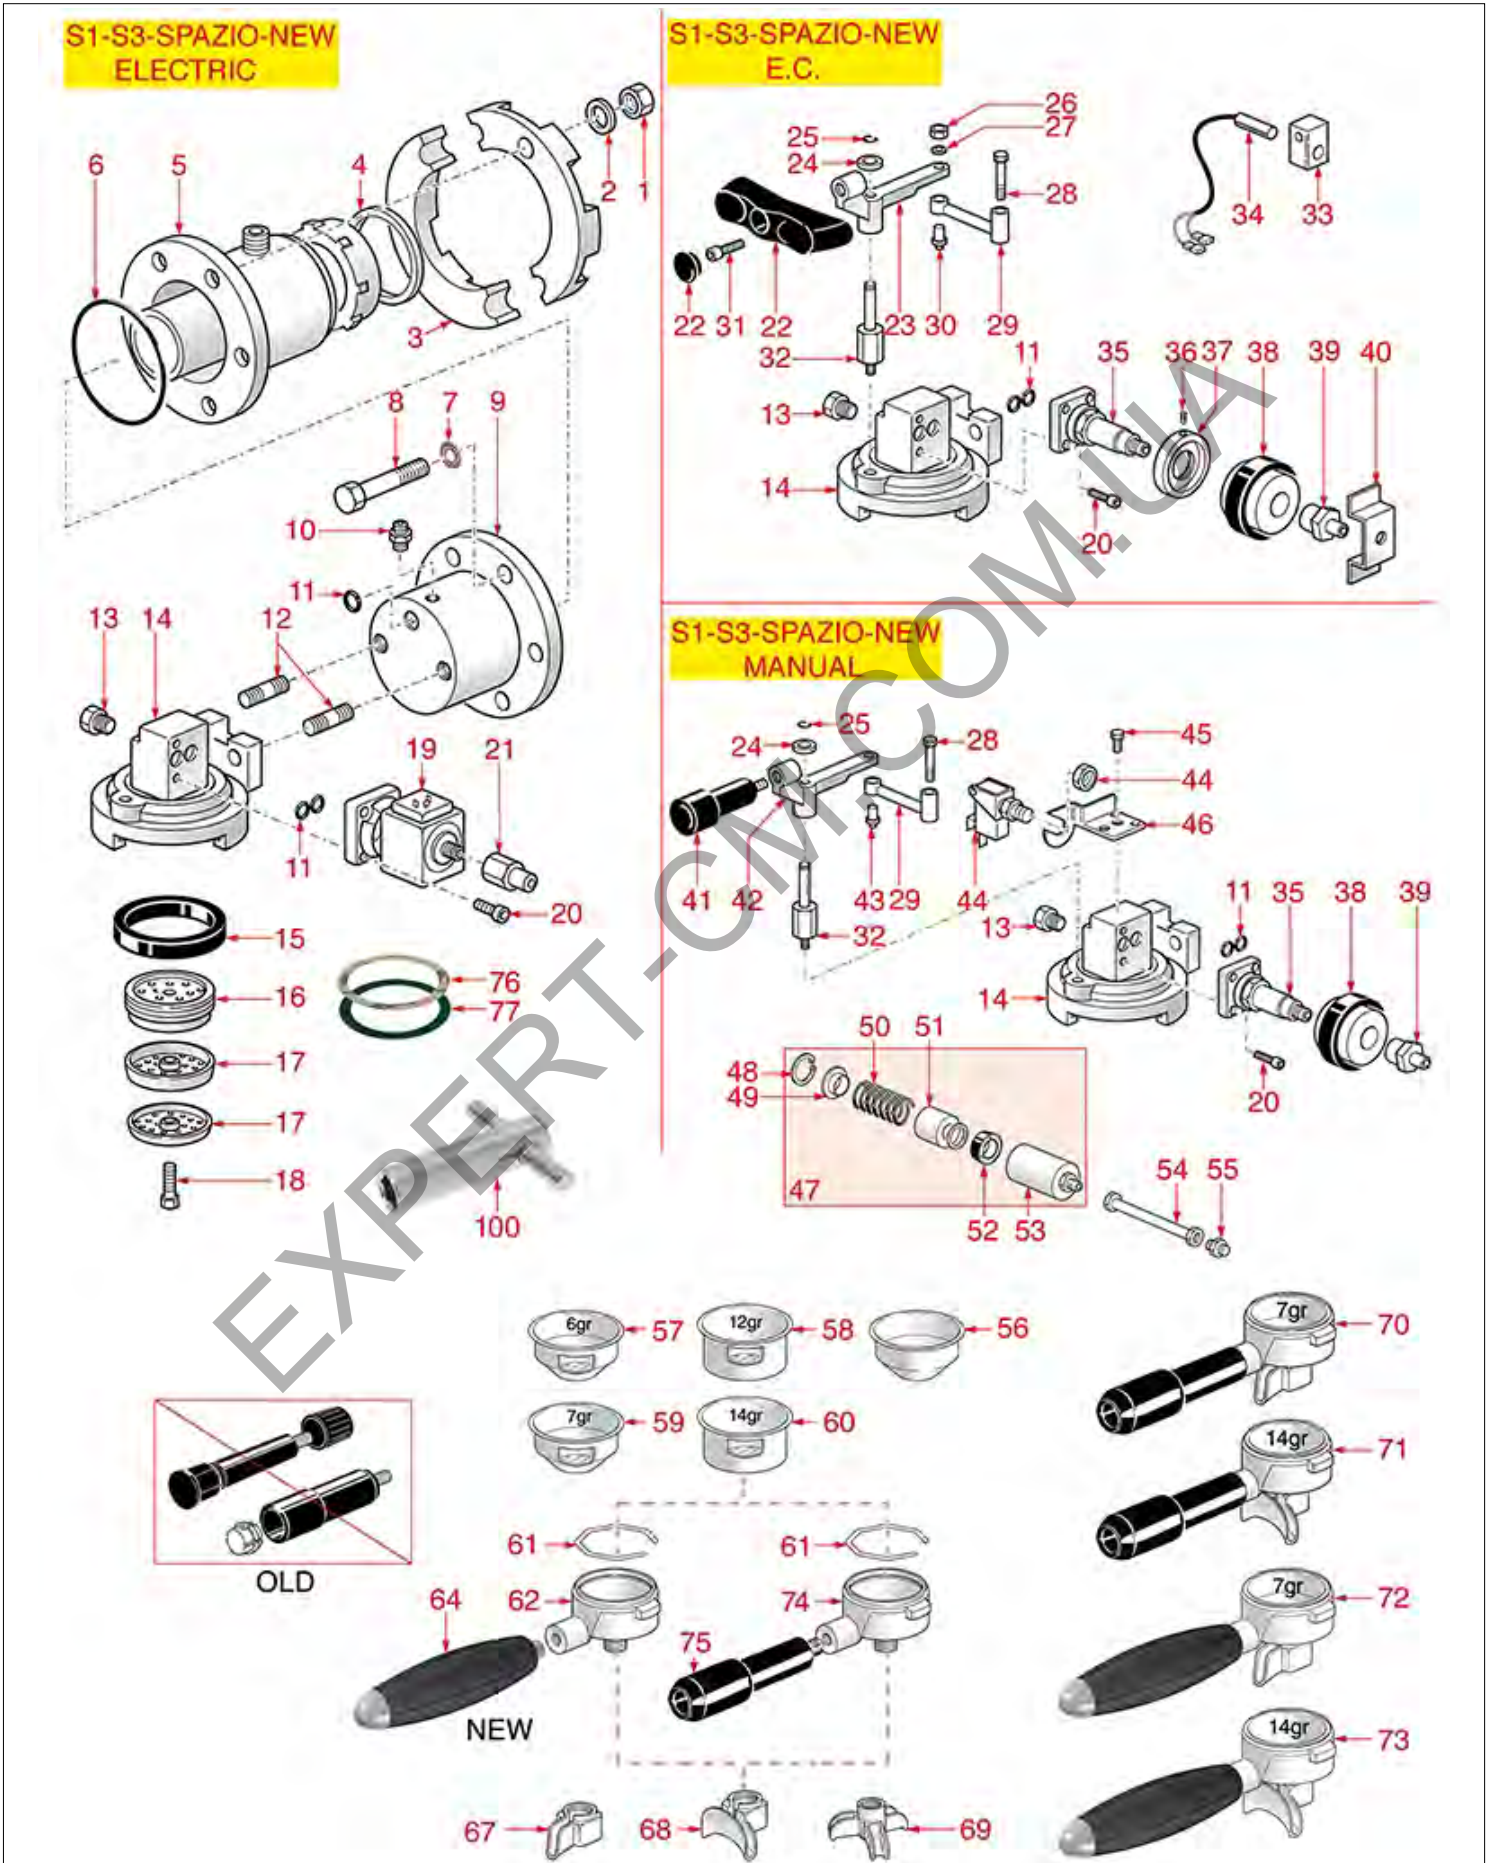

BREW GROUP S1-S3-SPAZIO-NEW

Positions without LF code no.: upon request

SPAZIALE

Position	LF code no.	Description
4	1186608	PTFE FLAT GASKET ø 50x40x2 mm
6	1186481	COFFEE GROUP GASKET ø 85x70x2 mm
6	1186698	O-RING 04312 VITON
6	1786213	GASKET FOR GROUP ø 85x70x2 mm
11	1186611	O-RING 02025 RED SILICONE
11	1186612	O-RING 02025 VITON
12	3528210	SHORT CYLINDER HEAD SCREW M10x20
15	1186719	GASKET FILTER HOLDER ø 64x52x7 mm
15	1186727	GASKET FILTER HOLDER ø 64x52x6.3 mm
15	5026183	GASKET FOR FILTER HOLDER ø 64x52x7 mm
16	1086006	SHOWER HOLDER DIFFUSER
16	1086007	SHOWER HOLDER DIFFUSER
16	1086521	SHOWER HOLDER DIFFUSER
17	1081046	SHOWER SCREEN ø 49/52 mm
18	1528511	HEXAGON HEAD SCREW M5x25
19	1120101	3-WAY SOLENOID VALVE PARKER 115V 50/60Hz
19	1120335	3-WAY SOLENOID VALVE PARKER 230V 50/60Hz
19	1120805	SOLENOID VALVE ODE 3 WAYS 230V 8W
19	1120812	SOLENOID VALVE ODE 3 WAYS 115V 8W
20	1455034	CYLINDER HEAD SCREW M4x10
21	1349373	SOLENOID VALVE OUTLET FITTING
24	3528010	FLAT WASHER M6
26	1348813	HEXAGONAL NUT M4 MEDIUM
31	1528026	CYLINDER HEAD SCREW M8x20
34	1240412	MAGNETIC MICROSWITCH
35	1120334	3-WAY MECHANICAL COMPONENT LUCIFER
35	1120339	3-WAY MECHANICAL COMPONENT PARKER
38	1240731	PERMANENT MAGNET
39	1349372	VALVE OUTLET FITTING
41	1241517	BREWING GROUP HANDLE
43	1324097	PIN FOR BALL
44	3240410	MICROSWITCH 16(4)A 250V
48	1250188	CIRCLIP J-32
50	1250189	INFUSER SPRING ø 26.5x56 mm
52	1186710	LIP GASKET ø 34x20x6.3 mm
55	1349101	FITTING ø 1/8" M-1/8" M NICKEL-PLATED
56	1160278	BLIND FILTER
57	1160080	1 CUP FILTER 6 gr
58	1160081	2 CUPS FILTER 12 gr
59	1160276	1 CUP FILTER 7 gr
60	1160277	FILTER 2-CUP 14 g
61	1250101	FILTER BLOCKING SPRING ø 1,00 mm INOX
62	1165057	FILTER HOLDER SPAZIALE COFFEE MACHINES
64	1241160	FILTER HOLDER KNOB M12x1.5
67	1022505	ONE-WAY SPOUT ø 3/8"
68	1022506	SPOUT DOUBLE ø 3/8"
69	1022551	TRIPLE SPOUT ø 3/8"
72	1165090	FILTER HOLDER ASSEMBLY 1 CUP SPAZIALE
73	1165091	COMPLETE FILTER HOLDER 2 CUPS SPAZIALE
74	1165056	FILTER HOLDER SPAZIALE
75	1241504	FILTER HOLDER HANDLE M12
76	1190101	PAPER SEAL ø 64x53x0.7 mm
77	1190007	RUBBER PIECE ø 64x53x1 mm EPDM
100	5033606	FEATHER KEY FOR NUT SHOWER HEAD 8mm