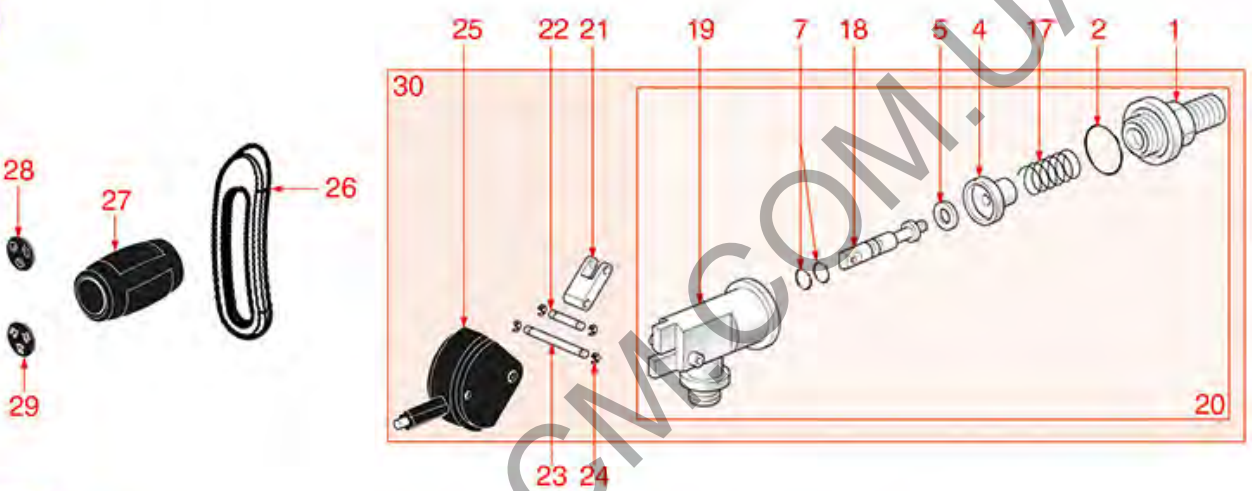

TAP WATER-STEAM-INLET S8-S9

S8

S9

S8 - S9