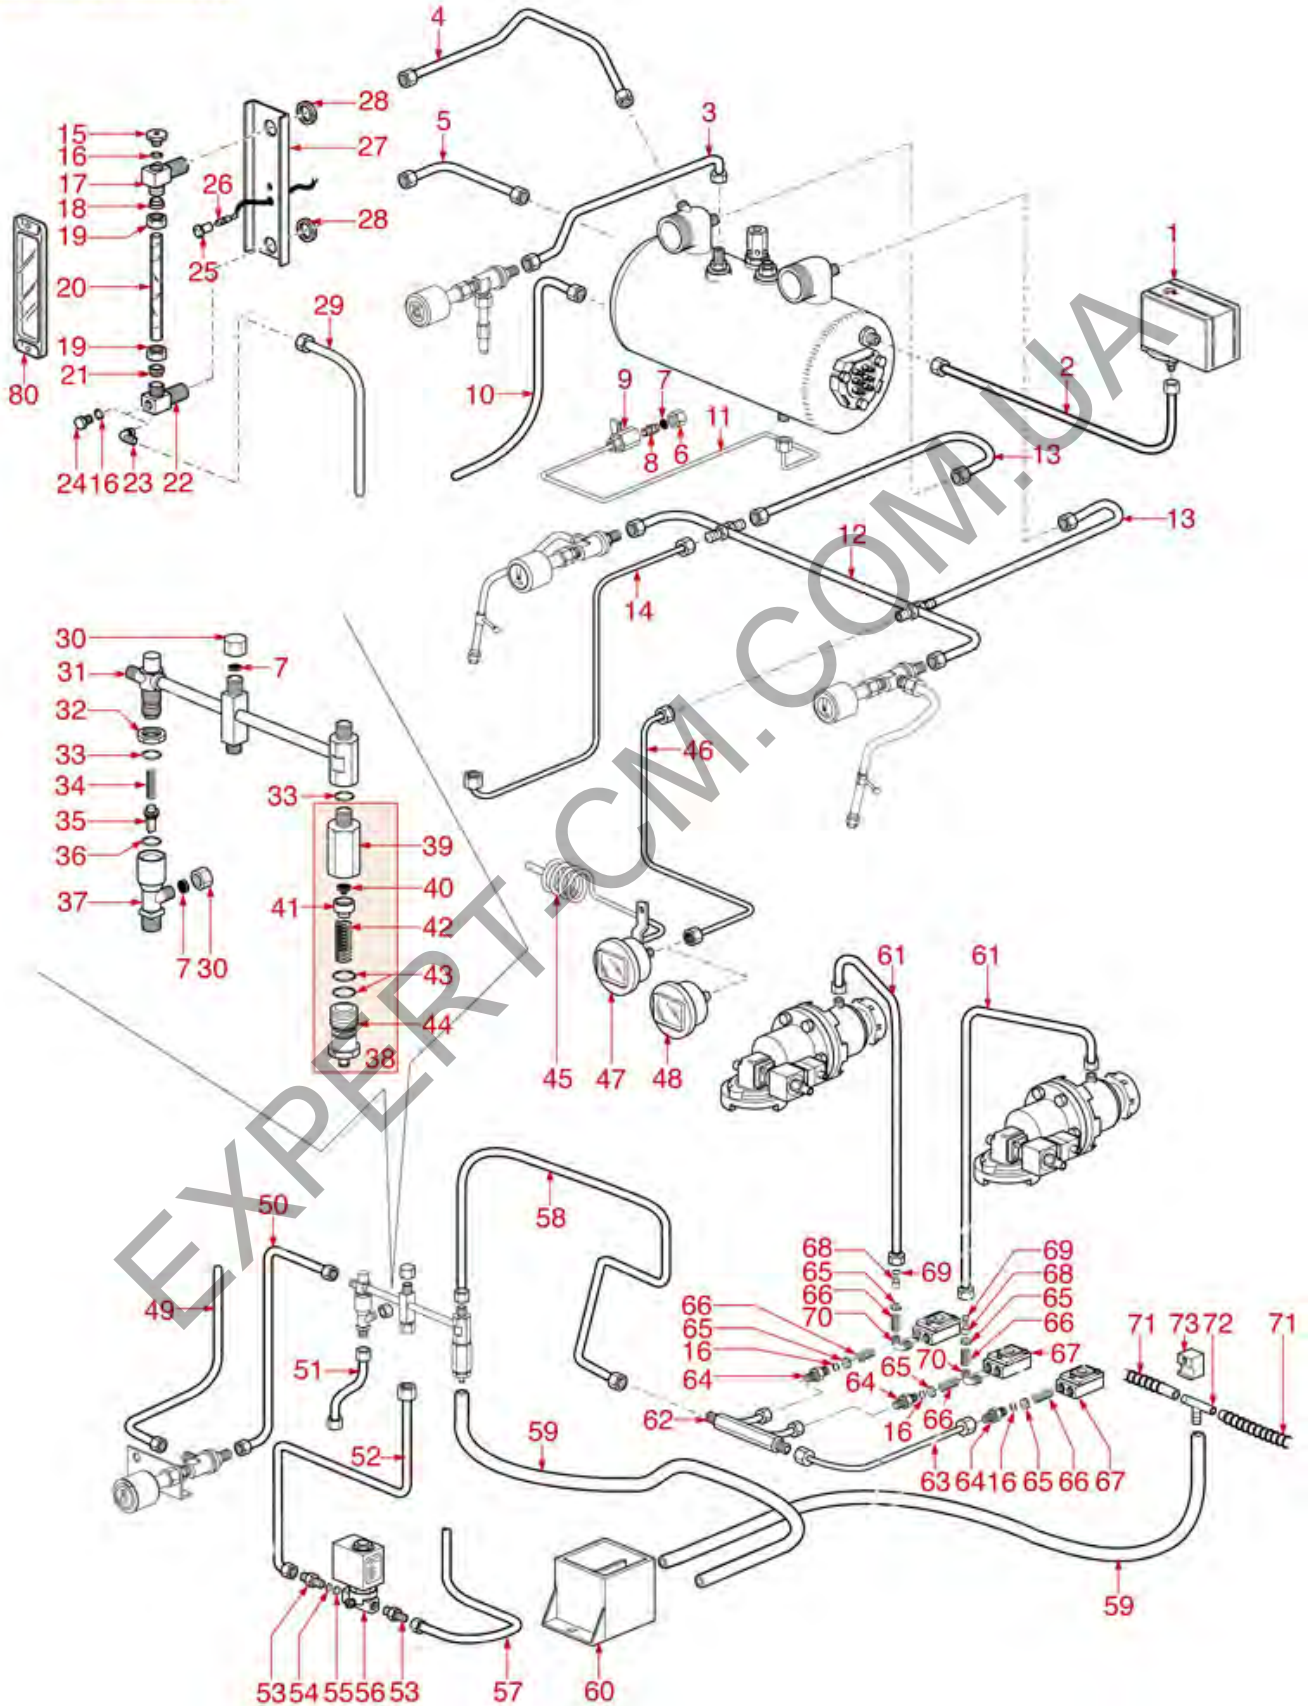

HYDRAULIC SYSTEM NEW-SUPER 3000

NEW-SUPER 3000

SPAZIALE

Position	LF code no.	Description
1	1320531	PRESSURE SWITCH P302/6 3-POLES 30A
1	1320541	PRESSURE SWITCH PARKER
6	1439021	CAP $\varnothing$ 1/4" F HEIGHT 16 mm NUT 17 mm
7	1186729	BLIND GASKET $\varnothing$ 11.5x2 mm FREE OF ASBESTO
8	1349102	FITTING $\varnothing$ 1/4" M-1/4" M
9	3526699	BALL VALVE $\varnothing$ 1/4" MF
15	1523534	BOILER VALVE $\varnothing$ 1/4" M
15	1523537	BOILER VALVE $\varnothing$ 1/4" M
16	1186730	O-RING 0114 VITON
18	1186226	FLAT EPDM GASKET
19	1528045	GLASS FASTENING NUT $\varnothing$ 1/2" F HOLE 13 mm
20	1520571	LEVEL GLASS $\varnothing$ 11x150 mm
21	1186733	FLAT RED SILICONE GASKET
23	1349710	NICHEL PLATED L-FITTING $\varnothing$ 1/4" M-1/4" M
24	1439048	BOILER CAP $\varnothing$ 1/4" M
25	3221162	GREEN LAMP RECEPTACLE
26	3221097	NEUTRAL INDICATOR LAMP 220V
28	1349504	NUT $\varnothing$ 1/2" KEY 25x6 mm
30	1439021	CAP $\varnothing$ 1/4" F HEIGHT 16 mm NUT 17 mm
32	1348036	NUT $\varnothing$ 3/8" WRENCH 21x6mm
33	1186709	O-RING 0115 VITON
34	1250202	SPRING $\varnothing$ 8x30 mm
35	1523023	TRIANGULAR NON-RETURN VALVE
36	1186717	O-RING 02031 VITON
38	1523561	EXPANSION VALVE $\varnothing$ 1/4" M 10-14 bar
40	1186129	GASKET FLAT NBR $\varnothing$ 15/6x10 mm
41	1186689	GASKET HOLDER FOR TAP
43	1186246	VITON O-RING R9 0121
47	1245029	BOILER-PUMP PRESSURE GAUGE $\varnothing$ 63 mm
48	1245028	BOILER PRESSURE GAUGE $\varnothing$ 58 mm 0-2.5 bar
53	1349101	FITTING $\varnothing$ 1/8" M-1/8" M NICKEL-PLATED
54	1160017	STAINLESS STEEL WATER FILTER $\varnothing$ 8x1.5 mm
56	1120010	2-WAY SOLENOID VALVE PARKER 240V 50/60Hz
59	1449686	SILICONE HOSE $\varnothing$ 6x12 SHORE 60 - 10 m
60	1527532	OUTLET TANK
64	1349111	FITTING $\varnothing$ 1/8" M 1/4" M
65	1160536	WATER FILTER $\varnothing$ 7 mm
66	1250182	JET SPRING $\varnothing$ 6.5x13 mm SPRAY NOZZLE
67	1455001	VOLUMETRIC FLOW METER GICAR
68	1500516	JET GROUP
69	1186718	FLAT PTFE GASKET $\varnothing$ 7x5x1 mm
70	1349710	NICHEL PLATED L-FITTING $\varnothing$ 1/4" M-1/4" M
72	5092124	
80	1201300	LEVEL PLATE 30x110 mm