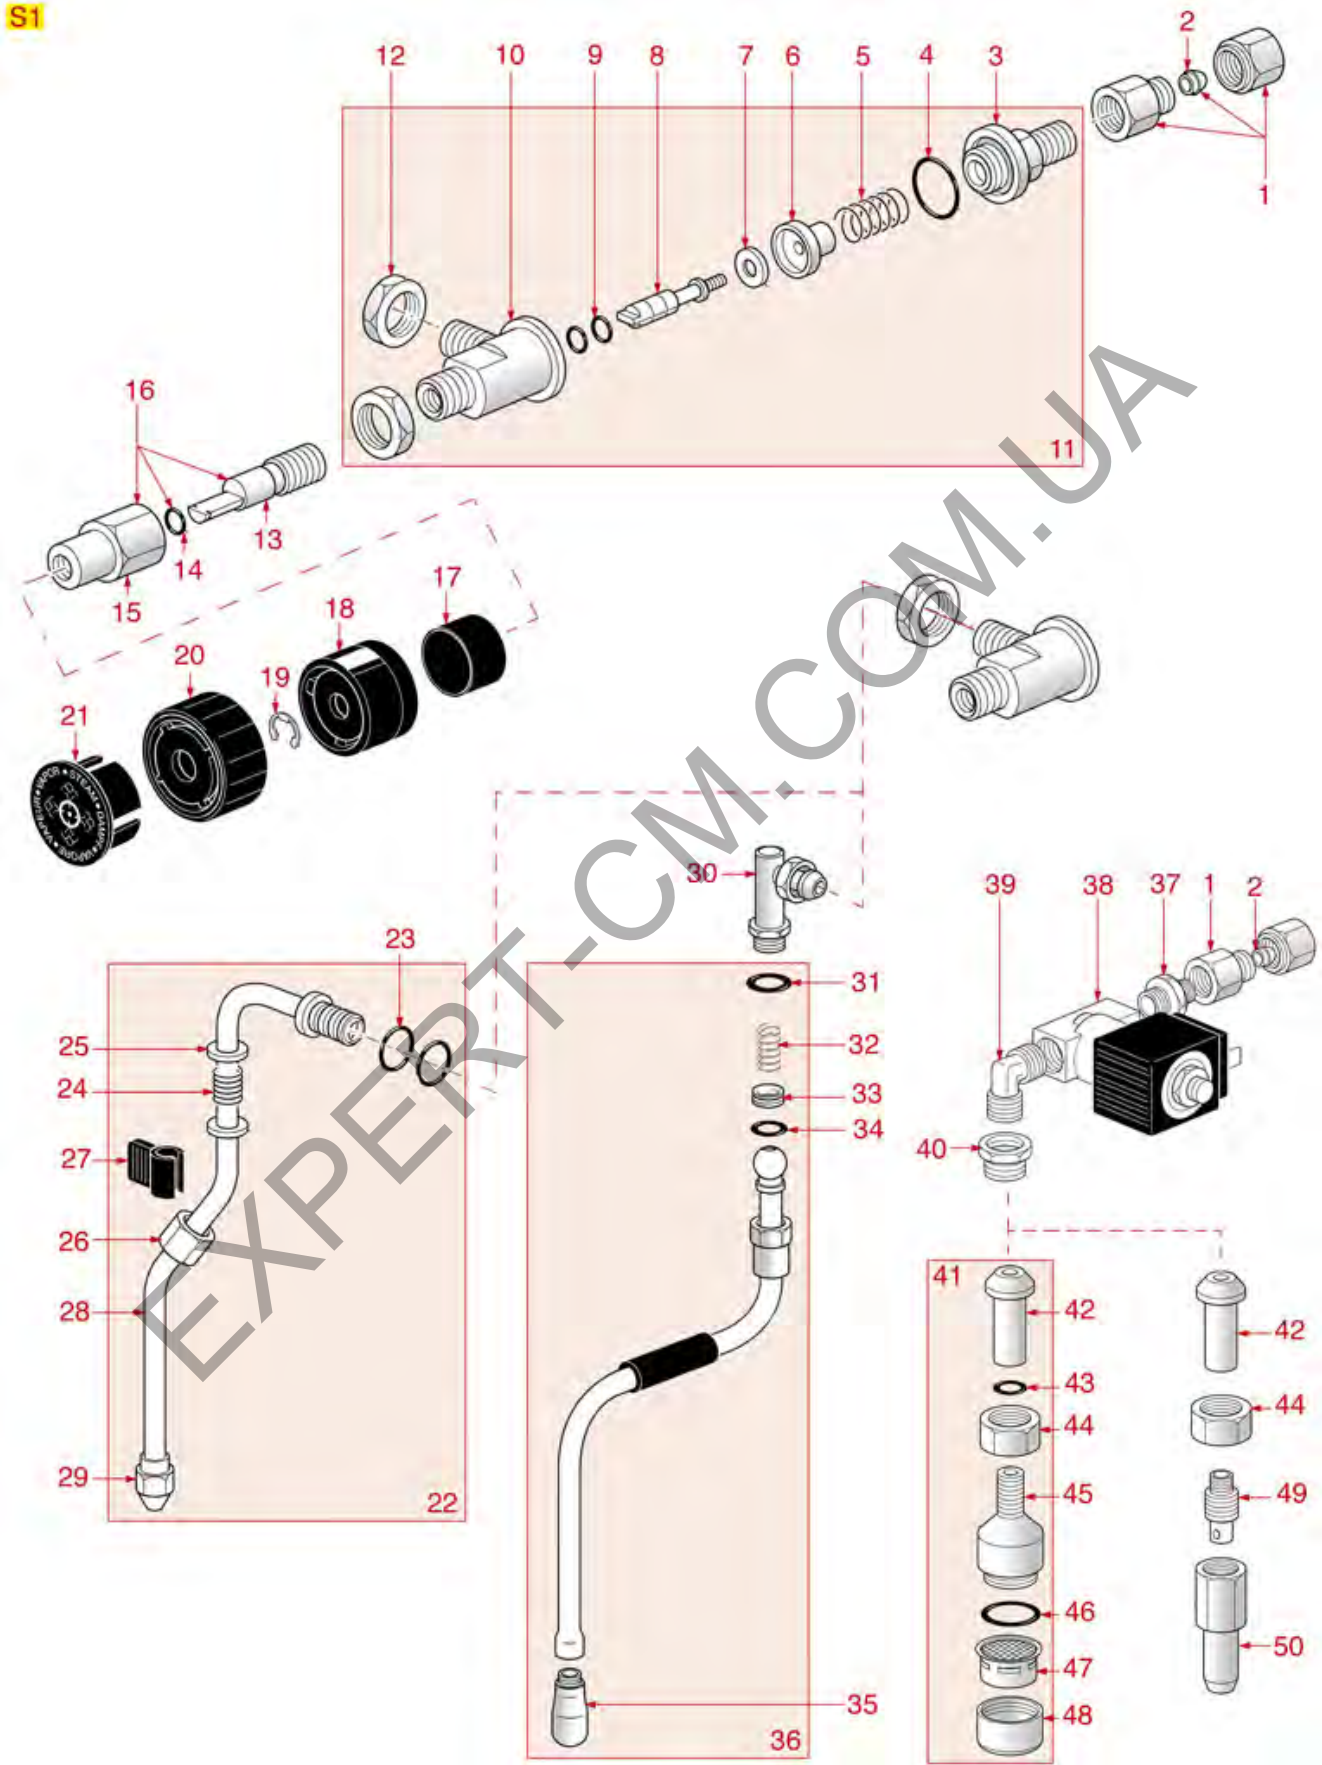

WATER-STEAM TAP S1

S1

SP1101

SPAZIALE

Position	LF code no.	Description
4	1186591	O-RING 0128 VITON
5	1250190	TAP SPRING $\varnothing$ 13.5x26 mm
6	1186728	GASKET HOLDER FOR TAP
7	1186515	FLAT EPDM GASKET $\varnothing$ 15x5.5x3.5 mm
8	1324038	TAP SPINDLE
9	1186900	O-RING 02015 VITON
11	1348068	TAP STEAM 1/4"
12	1348036	NUT $\varnothing$ 3/8" WRENCH 21x6mm
13	1348064	STEAM TAP PIN
14	3243139	O-RING 02025 EPDM
18	1241525	WATER/STEAM TAP KNOB
19	1348326	SPRING RING RADIAL $\varnothing$ 7 mm
20	1241524	KNOB RING NUT
21	1241519	STEAM CAP FOR KNOB
22	1449077	CHROME PLATED STEAM PIPE COMPLETE
23	1186717	O-RING 02031 VITON
24	1250521	SPRING $\varnothing$ 15x17 mm
25	1186416	STAINLESS STEEL WASHER $\varnothing$ 15x11x2 mm
26	1349149	NUT $\varnothing$ 3/8"F FOR TUBE WATER/STEAM
27	1187001	BURN PREVENTING PIPE HANDGRIP $\varnothing$ 10 mm
31	1186246	VITON O-RING R9 0121
32	1250019	SPRING $\varnothing$ 12x16.5 mm
33	1186988	STEAM TAP JOINT BUSHING
34	3060608	O-RING O3050 EPDM
35	5051782	ST. STEEL STEAM NOZZLE 8.5 mm $\varnothing$ 1.2 mm
36	1549028	COMPLETE STAIN. STEEL STEAM PIPE $\varnothing$ 10 mm
37	1349102	FITTING $\varnothing$ 1/4"M-1/4"M
38	1120309	2-WAY SOLENOID VALVE SIRAI 230V 50Hz
39	1349710	NICHEL PLATED L-FITTING $\varnothing$ 1/4"M-1/4"M
43	1186612	O-RING 02025 VITON
44	1349149	NUT $\varnothing$ 3/8"F FOR TUBE WATER/STEAM
46	1186714	O-RING 0119 VITON
47	1449317	WATER PIPE NOZZLE
48	1449318	WATER JET RING NUT

EXPERT-GM.COM.UA