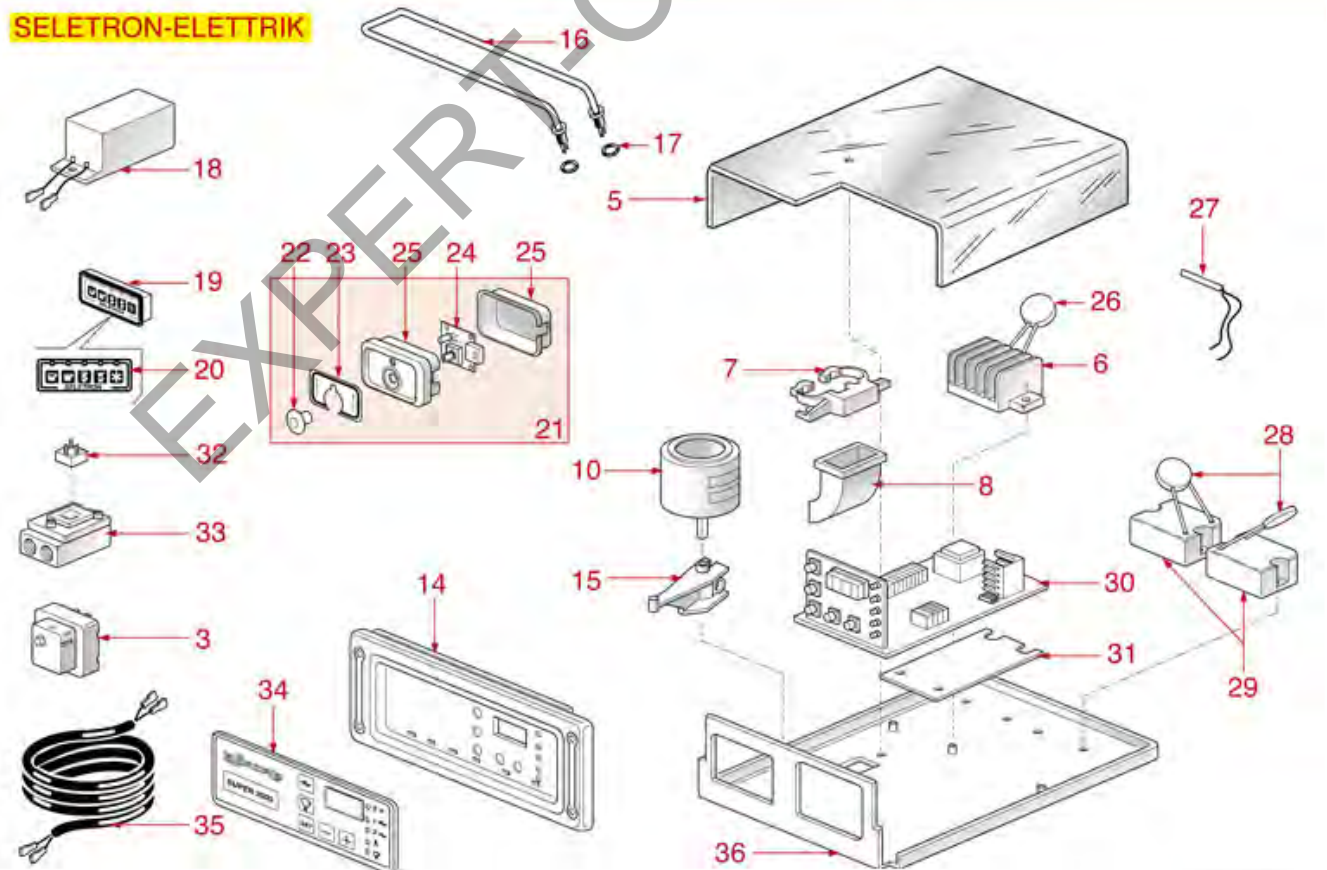

EXPERT-CM.COM.UA

ELECTRICAL EQUIPMENTS ULTRA-SELETRON-ELE

ULTRA

SELETRON-ELETRIK

SP5501

SPAZIALE

Position	LF code no.	Description
1	1320531	PRESSURE SWITCH P302/6 3-POLES 30A
1	1320541	PRESSURE SWITCH PARKER
3	1444509	THREE-PHASE THERMOSTAT 169°C
4	3240410	MICROSWITCH 16(4)A 250V
10	1057012	SELECTOR SWITCH 0-1 POSITIONS 32A 600V
10	1057014	SELECTOR SWITCH 0-1 POSITIONS 25A 600V
17	1186236	O-RING 03043 VITON
19	1319751	PUSH-BUTTON PANEL 5 BUTTONS
20	1319752	PUSH-BUTTON PANEL MEMBRANE 5 BUTTONS
27	1341756	TEMPERATURE PROBE
33	1455001	VOLUMETRIC FLOW METER GICAR