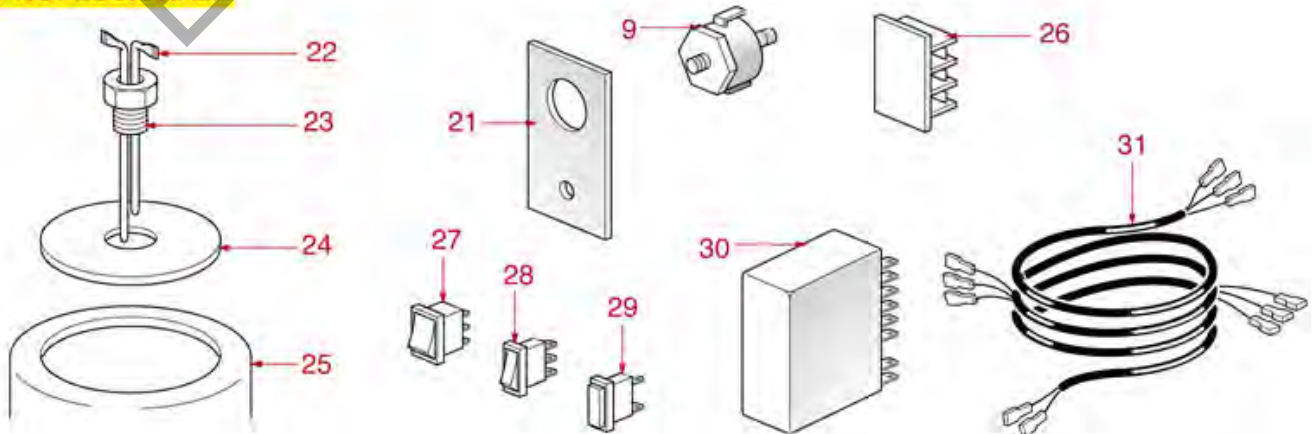

PROFESSIONALE