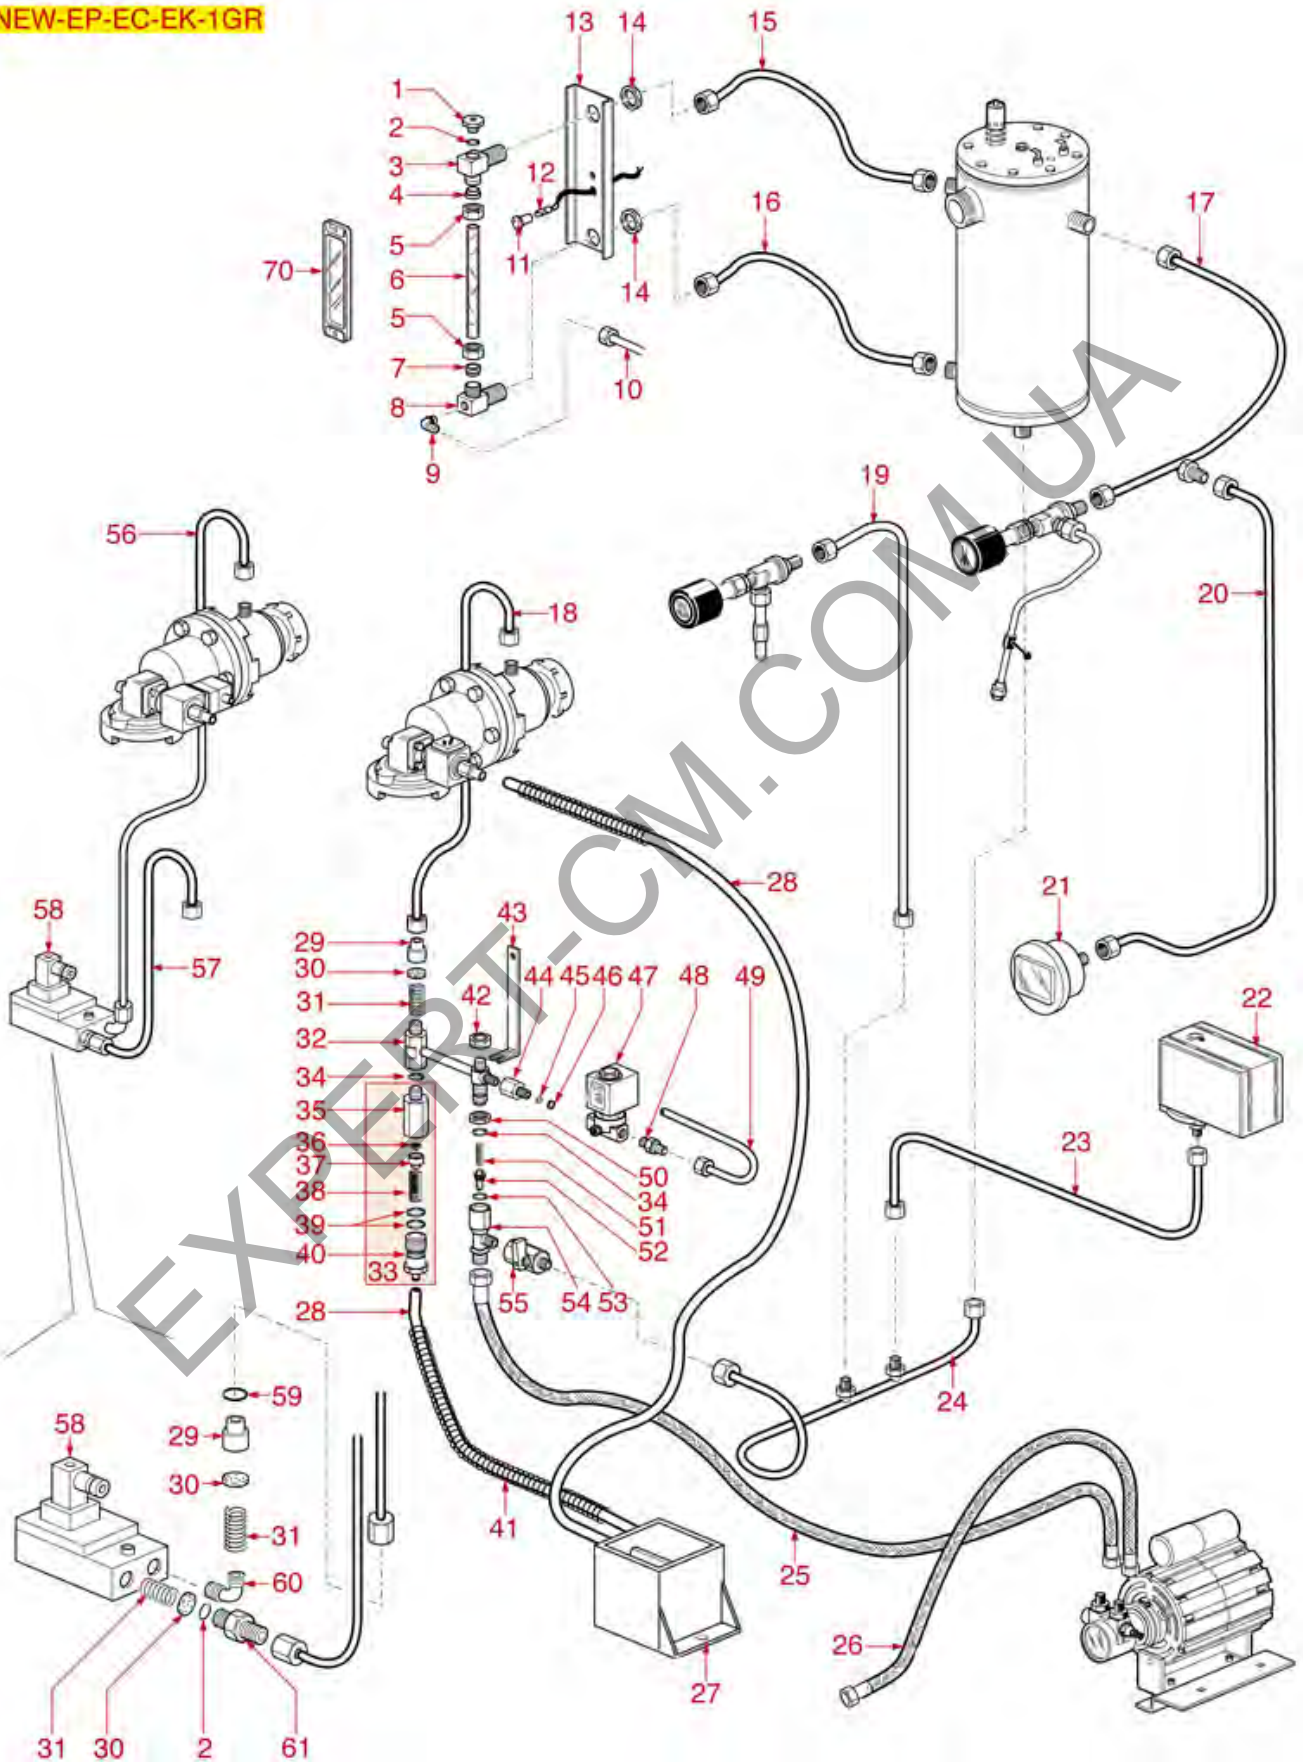

HYDRAULIC SYSTEM 1 GROUP NEW-EP-EC-EK

NEW-EP-EC-EK-1GR

SP2301

Positions without LF code no.: upon request

SPAZIALE

Position	LF code no.	Description
1	1523534	BOILER VALVE $\varnothing$ 1/4"M
1	1523537	BOILER VALVE $\varnothing$ 1/4"M
2	1186730	O-RING 0114 VITON
4	1186226	FLAT EPDM GASKET
5	1528045	GLASS FASTENING NUT $\varnothing$ 1/2"F HOLE 13 mm
6	1520572	LEVEL GLASS $\varnothing$ 11x150 mm
7	1186733	FLAT RED SILICONE GASKET
9	1349710	NICHEL PLATED L-FITTING $\varnothing$ 1/4"M-1/4"M
11	3221162	GREEN LAMP RECEPTACLE
12	3221097	NEUTRAL INDICATOR LAMP 220V
14	1349504	NUT $\varnothing$ 1/2" KEY 25x6 mm
21	1245028	BOILER PRESSURE GAUGE $\varnothing$ 58 mm 0-2.5 bar
22	1320531	PRESSURE SWITCH P302/6 3-POLES 30A
22	1320541	PRESSURE SWITCH PARKER
25	1449724	FLEX HOSE $\varnothing$ 3/8" Fp x Fp 1000 mm
26	1449726	FLEX HOSE $\varnothing$ 3/8" Fp x Fp 1500 mm
27	1527532	OUTLET TANK
28	1449686	SILICONE HOSE $\varnothing$ 6x12 SHORE 60 - 10 m
29	1500516	JET GROUP
30	1160536	WATER FILTER $\varnothing$ 7 mm
31	1250182	JET SPRING $\varnothing$ 6.5x13 mm SPRAY NOZZLE
33	1523561	EXPANSION VALVE $\varnothing$ 1/4"M 10-14 bar
34	1186709	O-RING 0115 VITON
36	1186129	GASKET FLAT NBR $\varnothing$ 15/6x10 mm
37	1186689	GASKET HOLDER FOR TAP
39	1186246	VITON O-RING R9 0121
45	1160017	STAINLESS STEEL WATER FILTER $\varnothing$ 8x1.5 mm
47	1120010	2-WAY SOLENOID VALVE PARKER 240V 50/60Hz
48	1349101	FITTING $\varnothing$ 1/8"M-1/8"M NICKEL-PLATED
50	1348036	NUT $\varnothing$ 3/8" WRENCH 21x6mm
51	1250202	SPRING $\varnothing$ 8x30 mm
52	1523023	TRIANGULAR NON-RETURN VALVE
53	1186717	O-RING 02031 VITON
55	3526699	BALL VALVE $\varnothing$ 1/4" MF
58	1455001	VOLUMETRIC FLOW METER GICAR
59	1186718	FLAT PTFE GASKET $\varnothing$ 7x5x1 mm
60	1349710	NICHEL PLATED L-FITTING $\varnothing$ 1/4"M-1/4"M
61	1349111	FITTING $\varnothing$ 1/8"M 1/4"M
70	1201300	LEVEL PLATE 30x110 mm