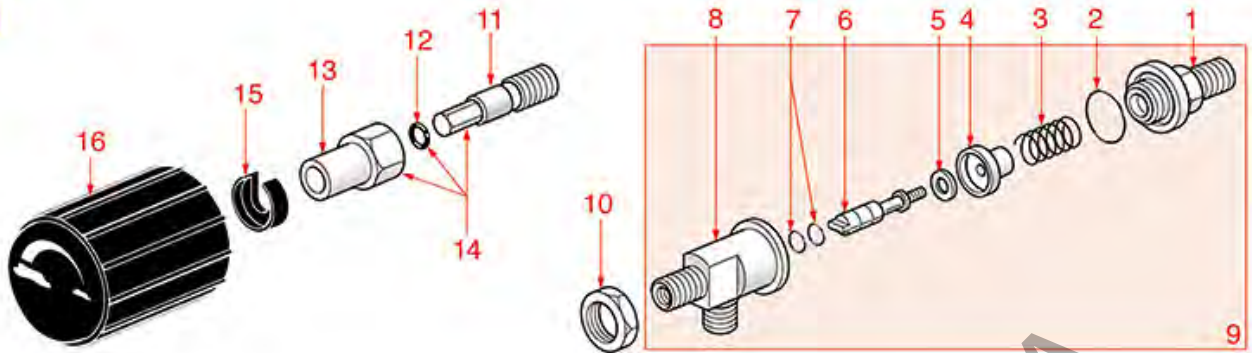

TAP WATER-STEAM-INLET S8-S9

S8