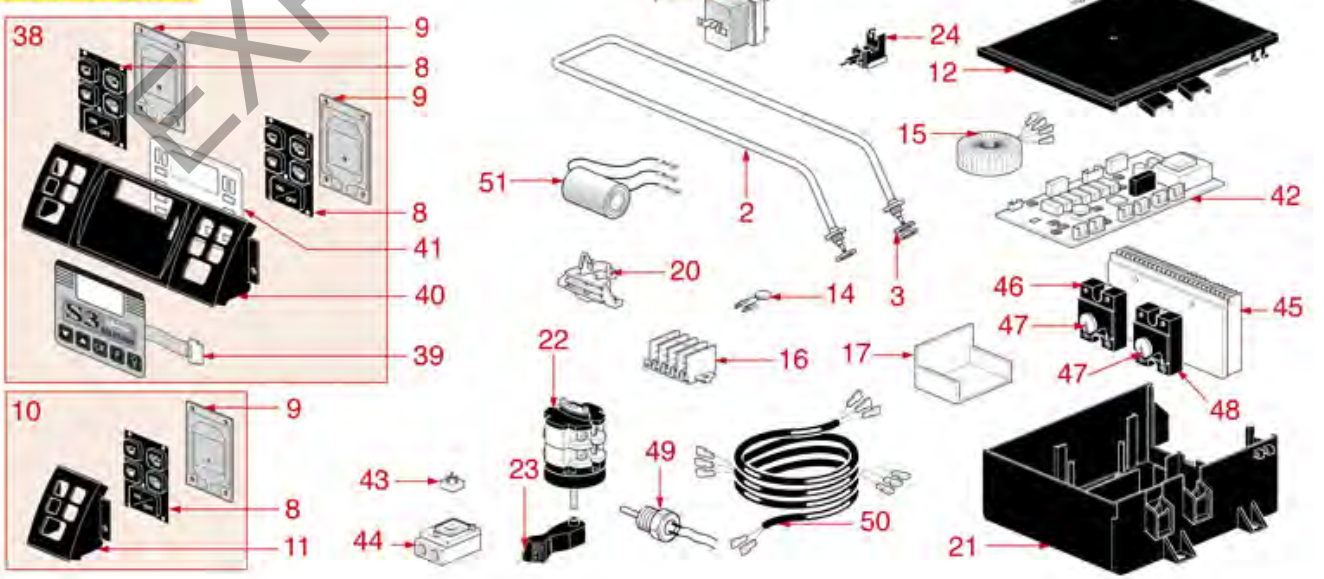

EXPERT-CM.COM.UA

ELECTRICAL EQUIPMENTS S3EK-S3EP-S3 SELET

S3 E.K.

S3 E.P.

S3 SELETRON

SPAZIALE

Position	LF code no.	Description
1	1444509	THREE-PHASE THERMOSTAT 169°C
3	1186236	O-RING 03043 VITON
8	1319756	PUSH-BUTTON PANEL MEMBRANE 5 BUTTONS
9	1319224	CIRCUIT BOARD 5 BUTTONS
13	1320531	PRESSURE SWITCH P302/6 3-POLES 30A
13	1320541	PRESSURE SWITCH PARKER
22	1057012	SELECTOR SWITCH 0-1 POSITIONS 32A 600V
22	1057013	SELECTOR SWITCH 0-1 POSITIONS 20A 600V
22	1057014	SELECTOR SWITCH 0-1 POSITIONS 25A 600V
23	1241152	KNOB FOR SELECTOR SWITCH
24	1319220	BIPOLAR PUSH BUTTON 0.1A 20V
26	1319221	SWITCH BUTTON
28	1319005	BIPOLAR SWITCH 16A 250V
44	1455001	VOLUMETRIC FLOW METER GICAR
46	1351007	STATIC RELAY 35A 24/600VAC
48	1351007	STATIC RELAY 35A 24/600VAC
49	1341320	TEMPERATURE PROBE \varnothing 3/8" M