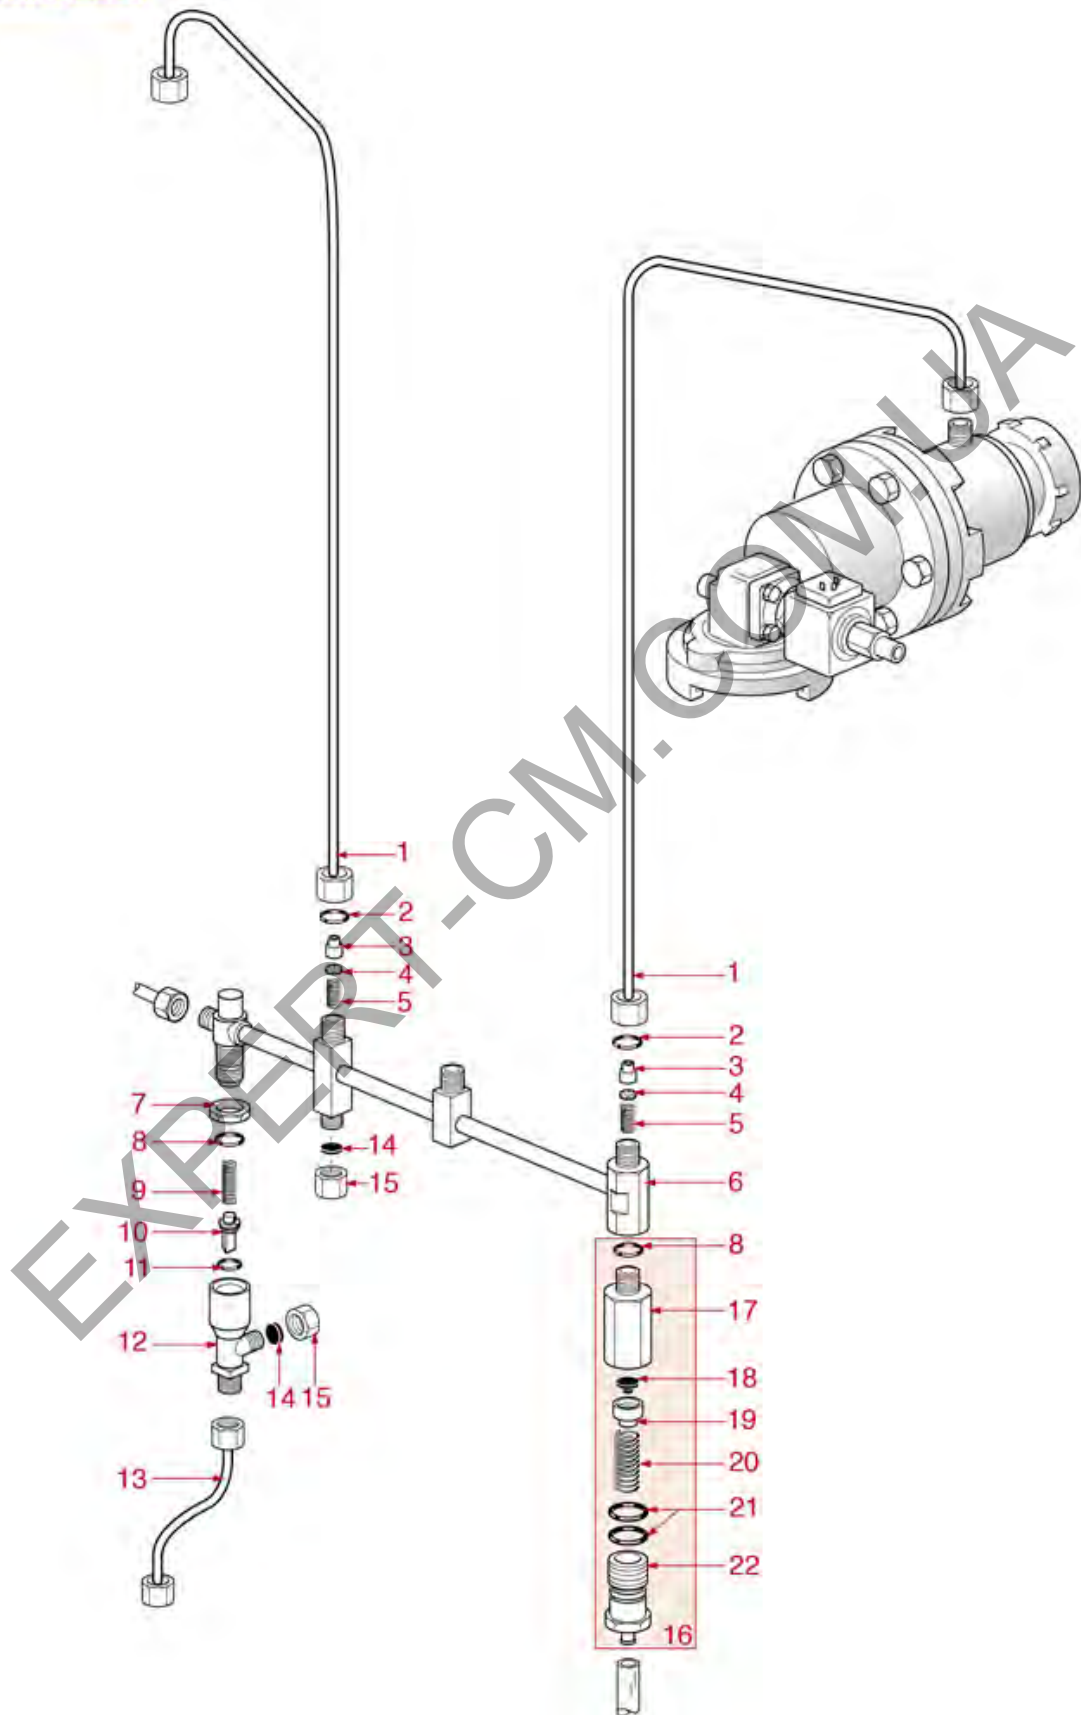

HYDRAULIC SYSTEM EP-EC-3000-ULTRA

EP-EC-3000-ULTRA

SPAZIALE

Position	LF code no.	Description
2	1186718	FLAT PTFE GASKET $\varnothing$ 7x5x1 mm
3	1500516	JET GROUP
4	1160536	WATER FILTER $\varnothing$ 7 mm
5	1250182	JET SPRING $\varnothing$ 6.5x13 mm SPRAY NOZZLE
7	1348036	NUT $\varnothing$ 3/8" WRENCH 21x6mm
8	1186709	O-RING 0115 VITON
9	1250202	SPRING $\varnothing$ 8x30 mm
10	1523023	TRIANGULAR NON-RETURN VALVE
11	1186717	O-RING 02031 VITON
14	1186729	BLIND GASKET $\varnothing$ 11.5x2 mm FREE OF ASBESTO
15	1439021	CAP $\varnothing$ 1/4" F HEIGHT 16 mm NUT 17 mm
16	1523561	EXPANSION VALVE $\varnothing$ 1/4" M 10-14 bar
18	1186129	GASKET FLAT NBR $\varnothing$ 15/6x10 mm
19	1186689	GASKET HOLDER FOR TAP
21	1186246	VITON O-RING R9 0121

EXPERT-CM.COM.UA