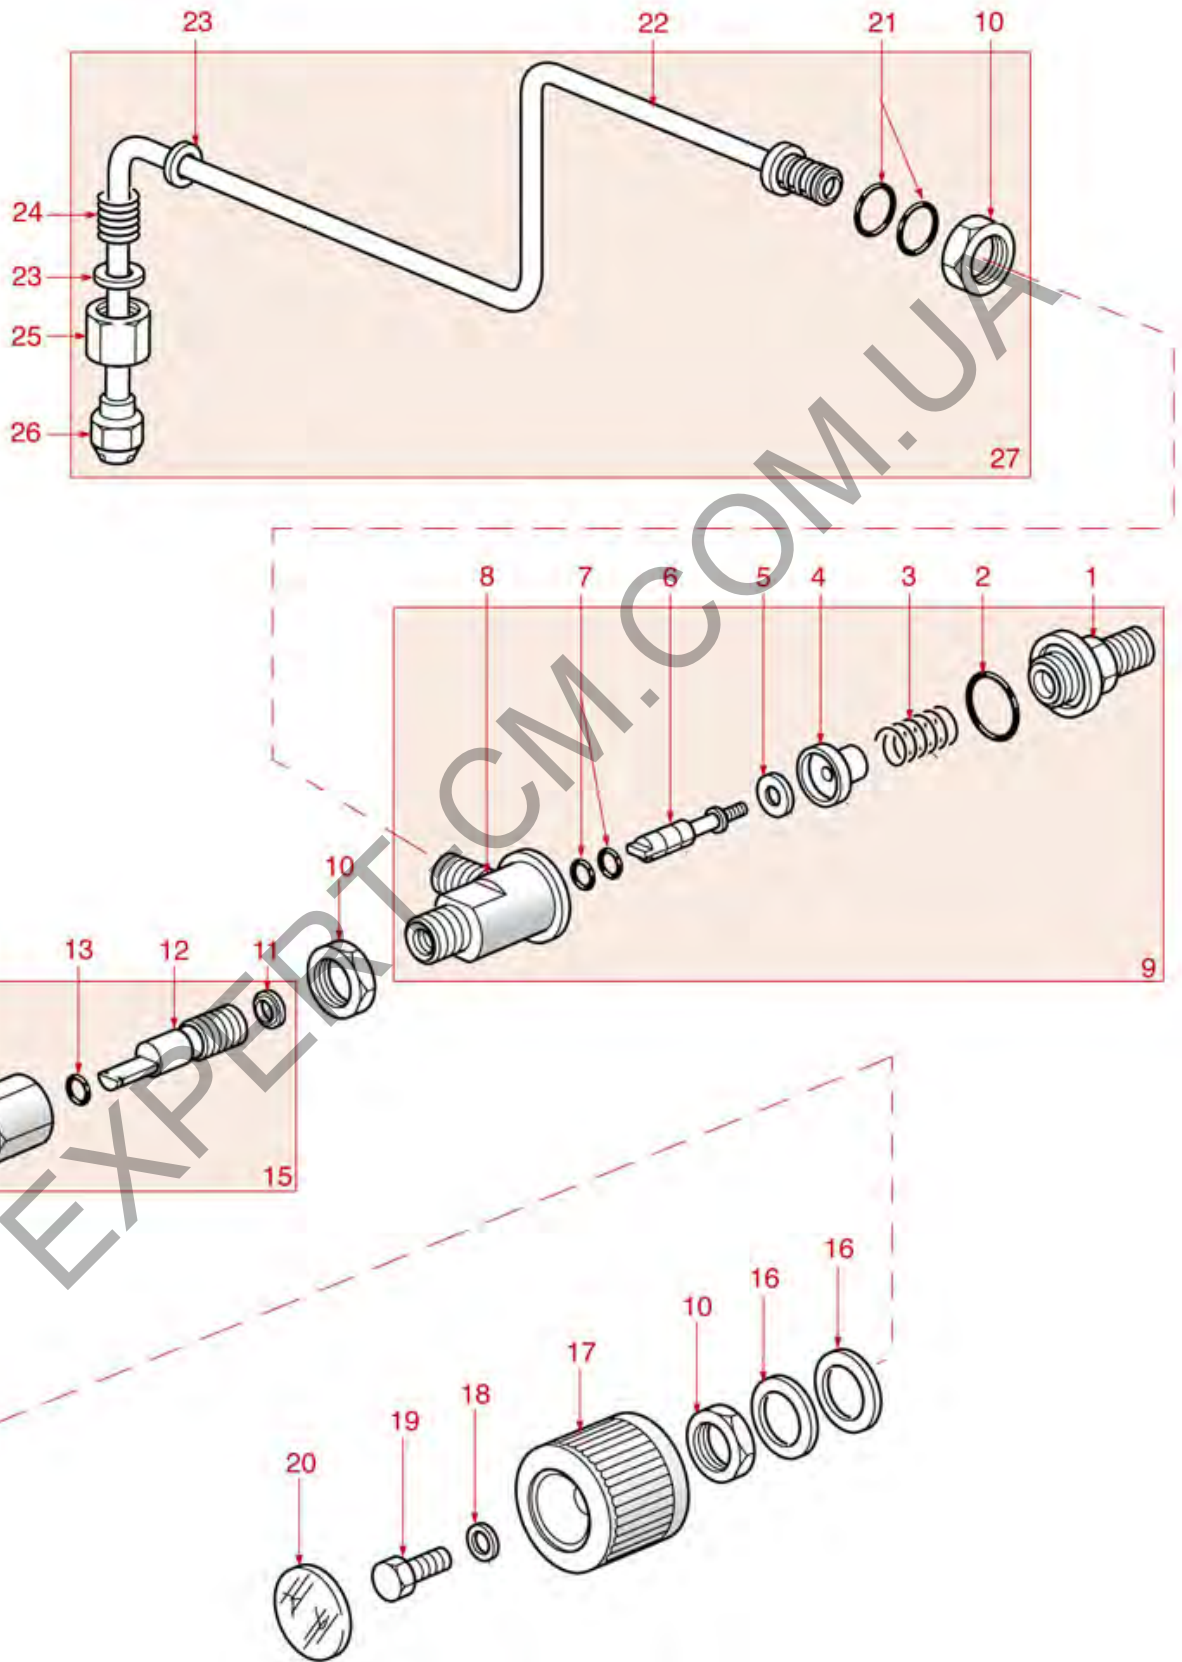

STEAM TAP PROFESSIONAL

PROFESSIONALE

SPAZIALE

Position	LF code no.	Description
2	1186591	O-RING 0128 VITON
3	1250190	TAP SPRING $\varnothing$ 13.5x26 mm
4	1186728	GASKET HOLDER FOR TAP
5	1186515	FLAT EPDM GASKET $\varnothing$ 15x5.5x3.5 mm
6	1324038	TAP SPINDLE
7	1186900	O-RING 02015 VITON
9	1348068	TAP STEAM 1/4"
10	1348036	NUT $\varnothing$ 3/8" WRENCH 21x6mm
12	1348064	STEAM TAP PIN
13	3243139	O-RING 02025 EPDM
18	1186192	FLAT WASHER M5
21	1186717	O-RING 02031 VITON
23	1186416	STAINLESS STEEL WASHER $\varnothing$ 15x11x2 mm
24	1250521	SPRING $\varnothing$ 15x17 mm
25	1349149	NUT $\varnothing$ 3/8" F FOR TUBE WATER/STEAM

EXPERT-CM.COM.UA