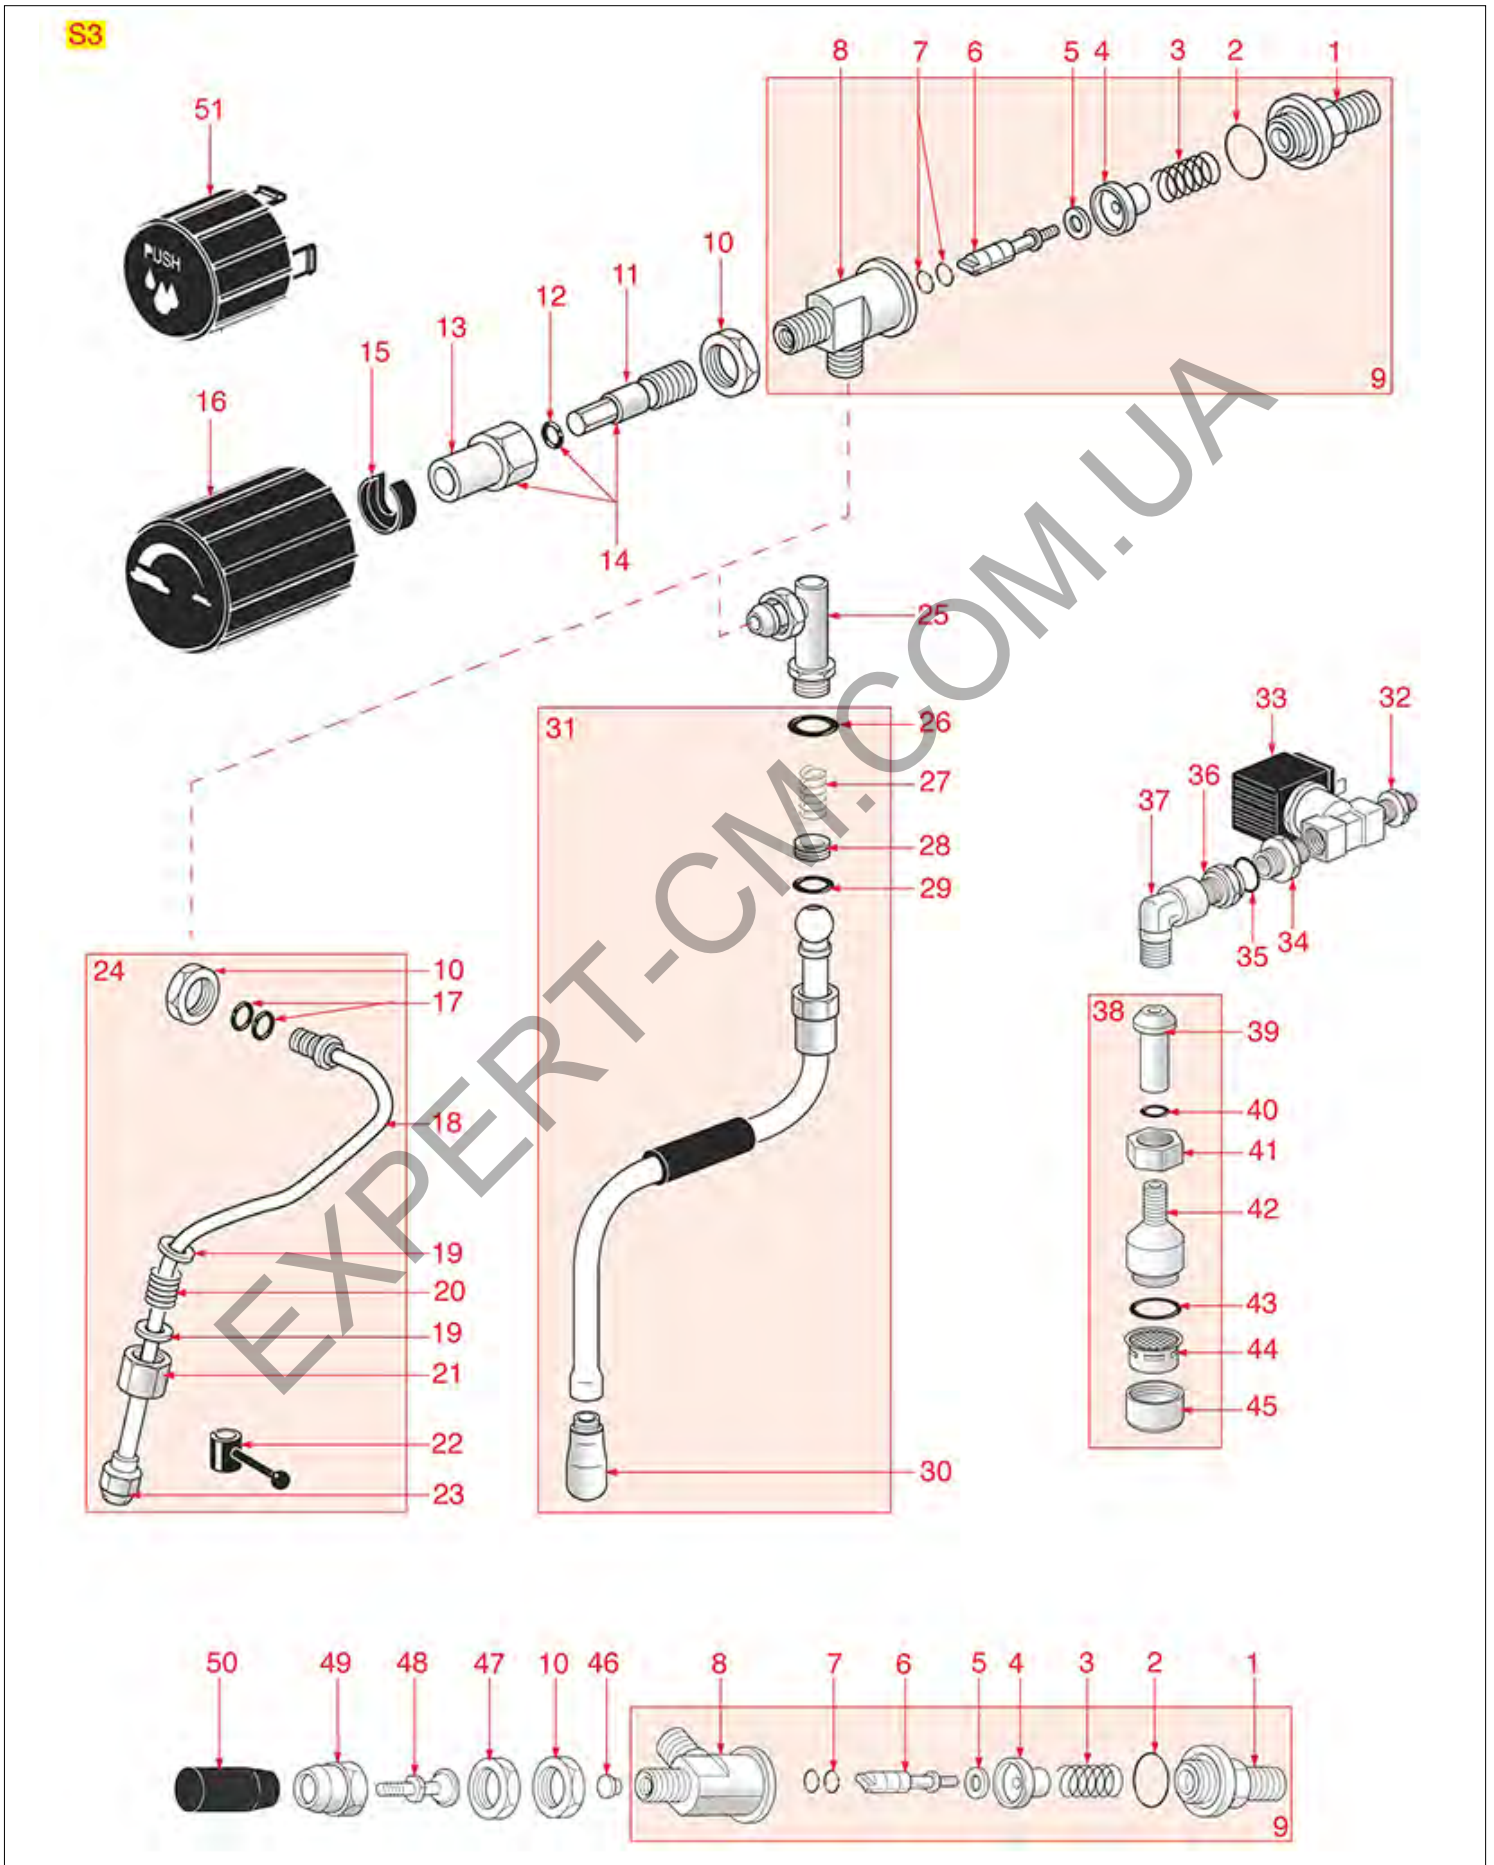

WATER-STEAM-INLET TAP S3

Positions without LF code no.: upon request

SPAZIALE

Position	LF code no.	Description
1	1349077	COUPLING $\varnothing$ 3/8"M-1/2"M FOR TAP
2	1186591	O-RING 0128 VITON
3	1250190	TAP SPRING $\varnothing$ 13.5x26 mm
4	1186728	GASKET HOLDER FOR TAP
5	1186515	FLAT EPDM GASKET $\varnothing$ 15x5.5x3.5 mm
6	1324038	TAP SPINDLE
7	1186900	O-RING 02015 VITON
9	1348721	TAP WATER/STEAM/INLET 3/8"
10	1348036	NUT $\varnothing$ 3/8" WRENCH 21x6mm
11	1324109	STEAM TAP PIN
12	3243139	O-RING 02025 EPDM
13	1348070	STEAM TAP BUSHING
15	1241538	KNOB RING NUT
16	1241528	STEAM TAP KNOB
17	1186717	O-RING 02031 VITON
18	1449341	CHROME PLATED STEAM PIPE COMPLETE
18	1449342	CHROME PLATED STEAM PIPE COMPLETE
19	1186416	STAINLESS STEEL WASHER $\varnothing$ 15x11x2 mm
20	1250521	SPRING $\varnothing$ 15x17 mm
21	1349149	NUT $\varnothing$ 3/8"F FOR TUBE WATER/STEAM
26	1186246	VITON O-RING R9 0121
27	1250019	SPRING $\varnothing$ 12x16.5 mm
28	1186988	STEAM TAP JOINT BUSHING
29	3060608	O-RING O3050 EPDM
30	5051782	ST. STEEL STEAM NOZZLE 8.5 mm $\varnothing$ 1.2 mm
31	1449078	COMPLETE STAINLESS STEEL STEAM PIPE
32	1349102	FITTING $\varnothing$ 1/4"M-1/4"M
33	5033799	2WAY SOLENOID VALVE ODE $\varnothing$ 1/4" 24V 8W
34	1349112	FITTING $\varnothing$ 1/4"M-3/8"M
35	1186714	O-RING 0119 VITON
36	1349135	FITTING $\varnothing$ 3/8"M-3/8"F
37	1349718	NICHEL PLATED L-FITTING $\varnothing$ 3/8"M-3/8"F
40	1186612	O-RING 02025 VITON
41	1349149	NUT $\varnothing$ 3/8"F FOR TUBE WATER/STEAM
43	1186714	O-RING 0119 VITON
44	1449317	WATER PIPE NOZZLE
45	1449318	WATER JET RING NUT
48	1324036	CONICAL PIN FOR ARTICULATION
49	1348067	CAP VALVE $\varnothing$ 3/8"F WATER INLET TAP
50	1241518	WATER INLET TAP HANDLE
51	5033801	KNOB FOR WATER TAP