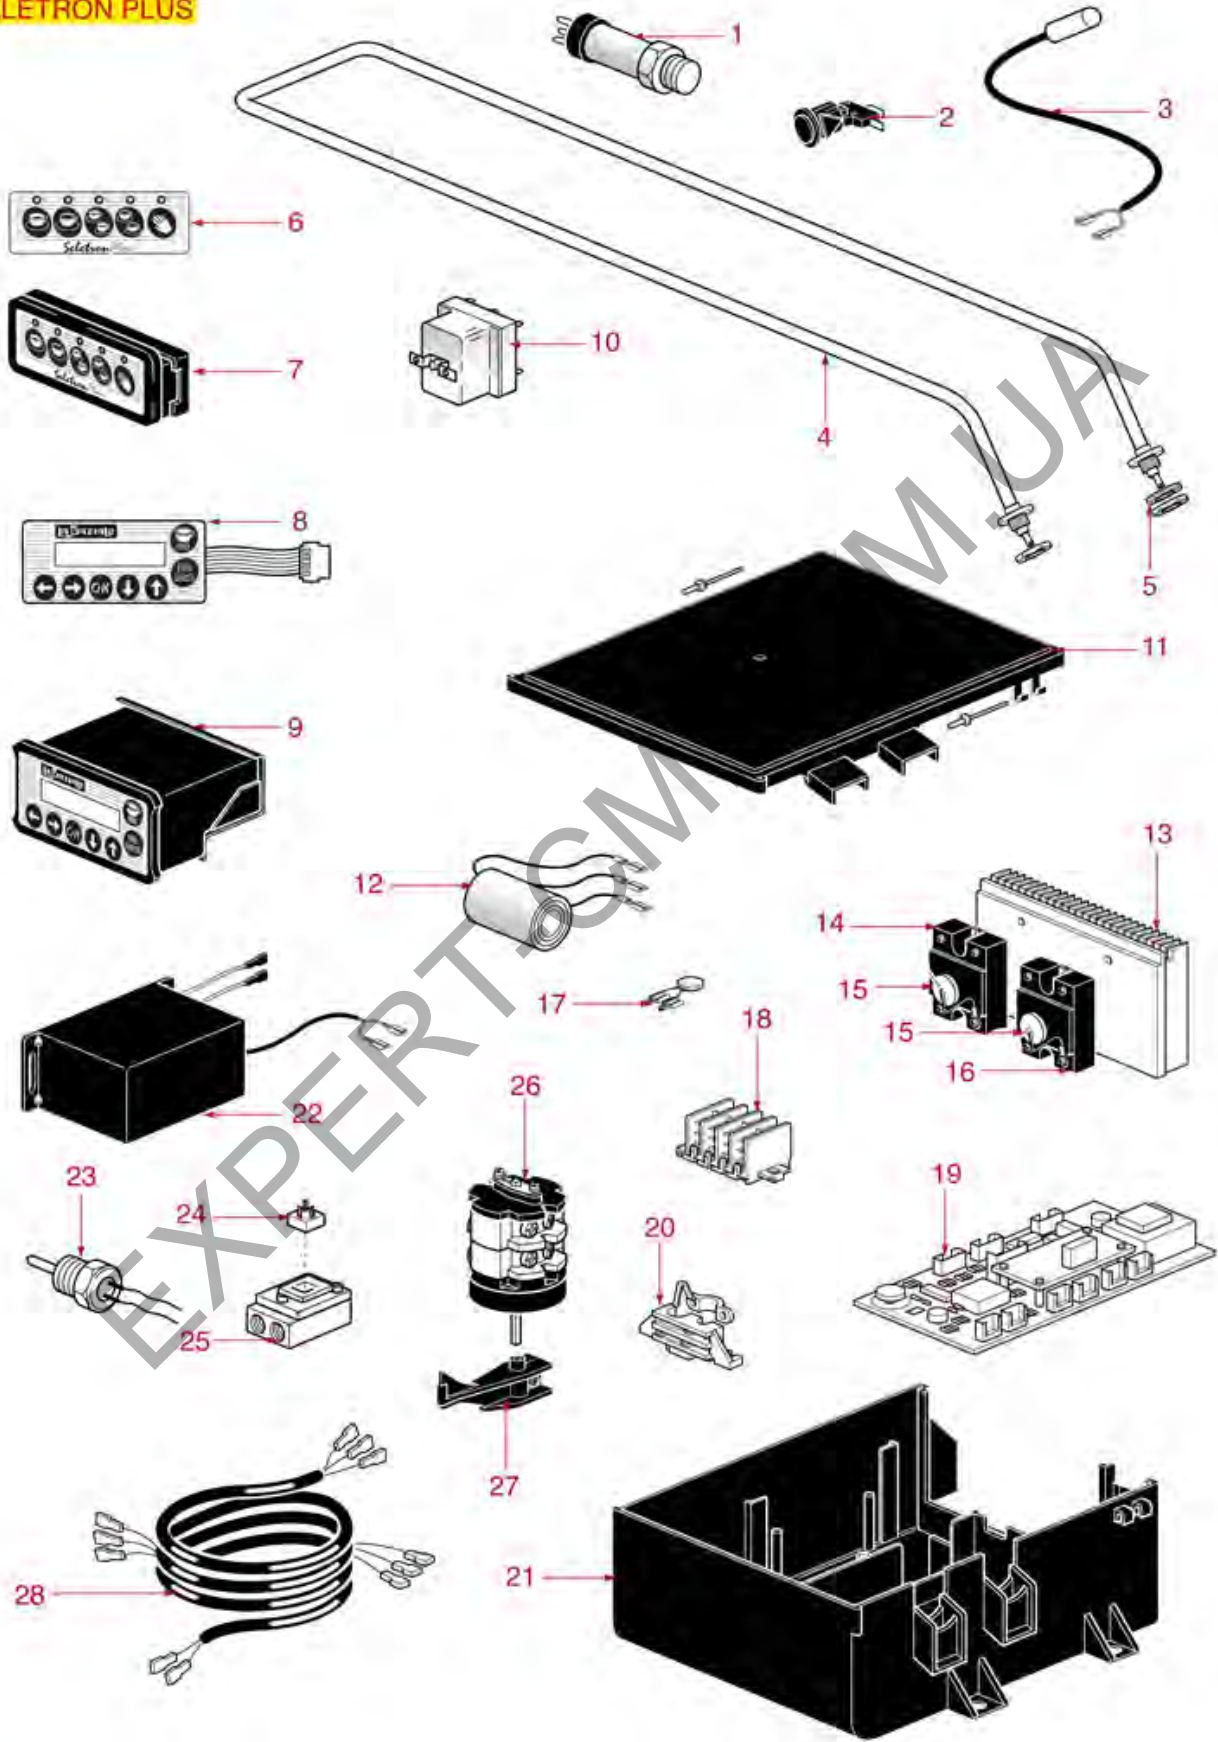

EXPERT-CM.COM.UA

ELECTRICAL EQUIPMENTS SELETRON PLUS

SELETRON PLUS

SP5301

SPAZIALE

Position	LF code no.	Description
2	1319218	BIPOLAR PUSH-BUTTON 12A 250V BLACK
3	1445003	TEMPERATURE PROBE
5	1186236	O-RING 03043 VITON
10	1444509	THREE-PHASE THERMOSTAT 169°C
14	1351007	STATIC RELAY 35A 24/600VAC
16	1351007	STATIC RELAY 35A 24/600VAC
23	1341320	TEMPERATURE PROBE \varnothing 3/8" M
25	1455001	VOLUMETRIC FLOW METER GICAR
26	1057012	SELECTOR SWITCH 0-1 POSITIONS 32A 600V
26	1057013	SELECTOR SWITCH 0-1 POSITIONS 20A 600V
26	1057014	SELECTOR SWITCH 0-1 POSITIONS 25A 600V