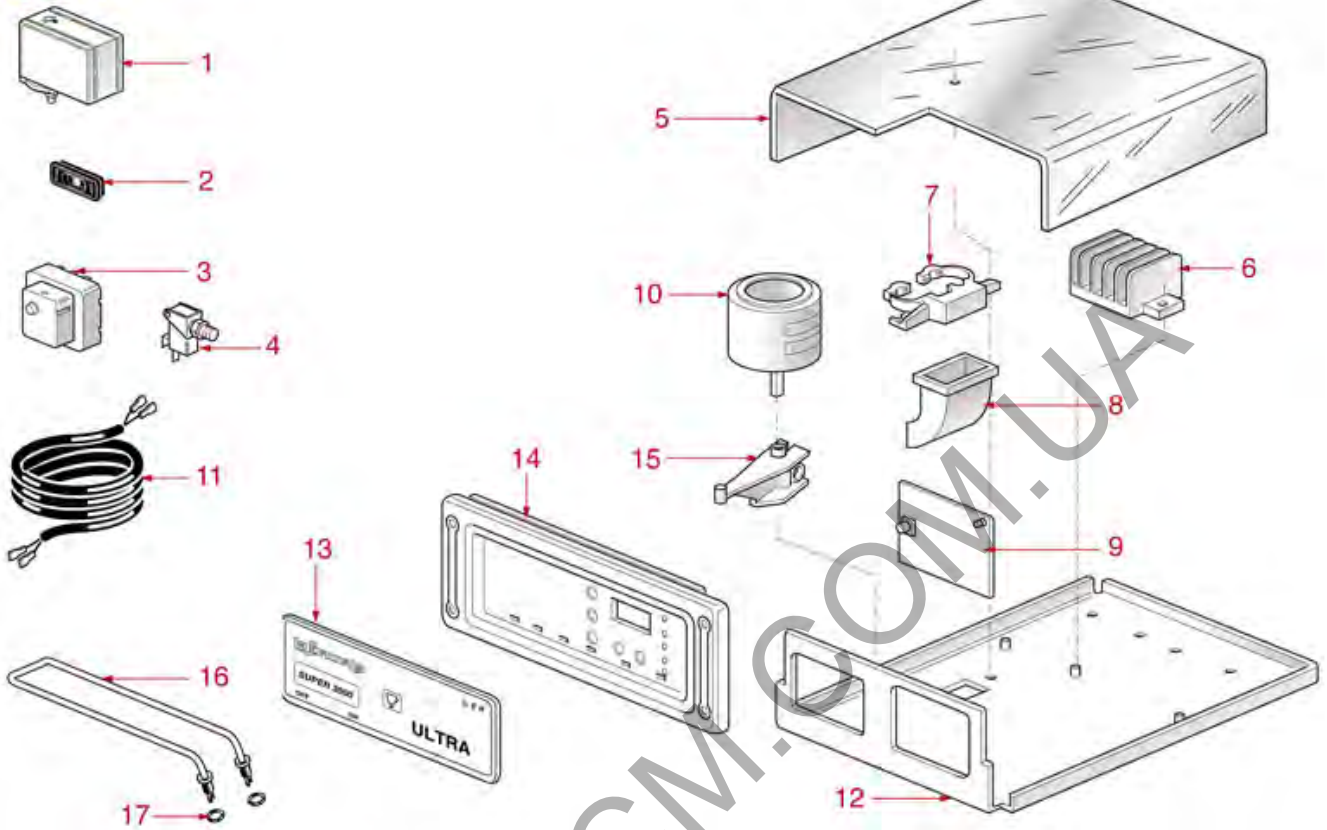

ELECTRICAL EQUIPMENTS ULTRA-SELETRON-ELE

ULTRA