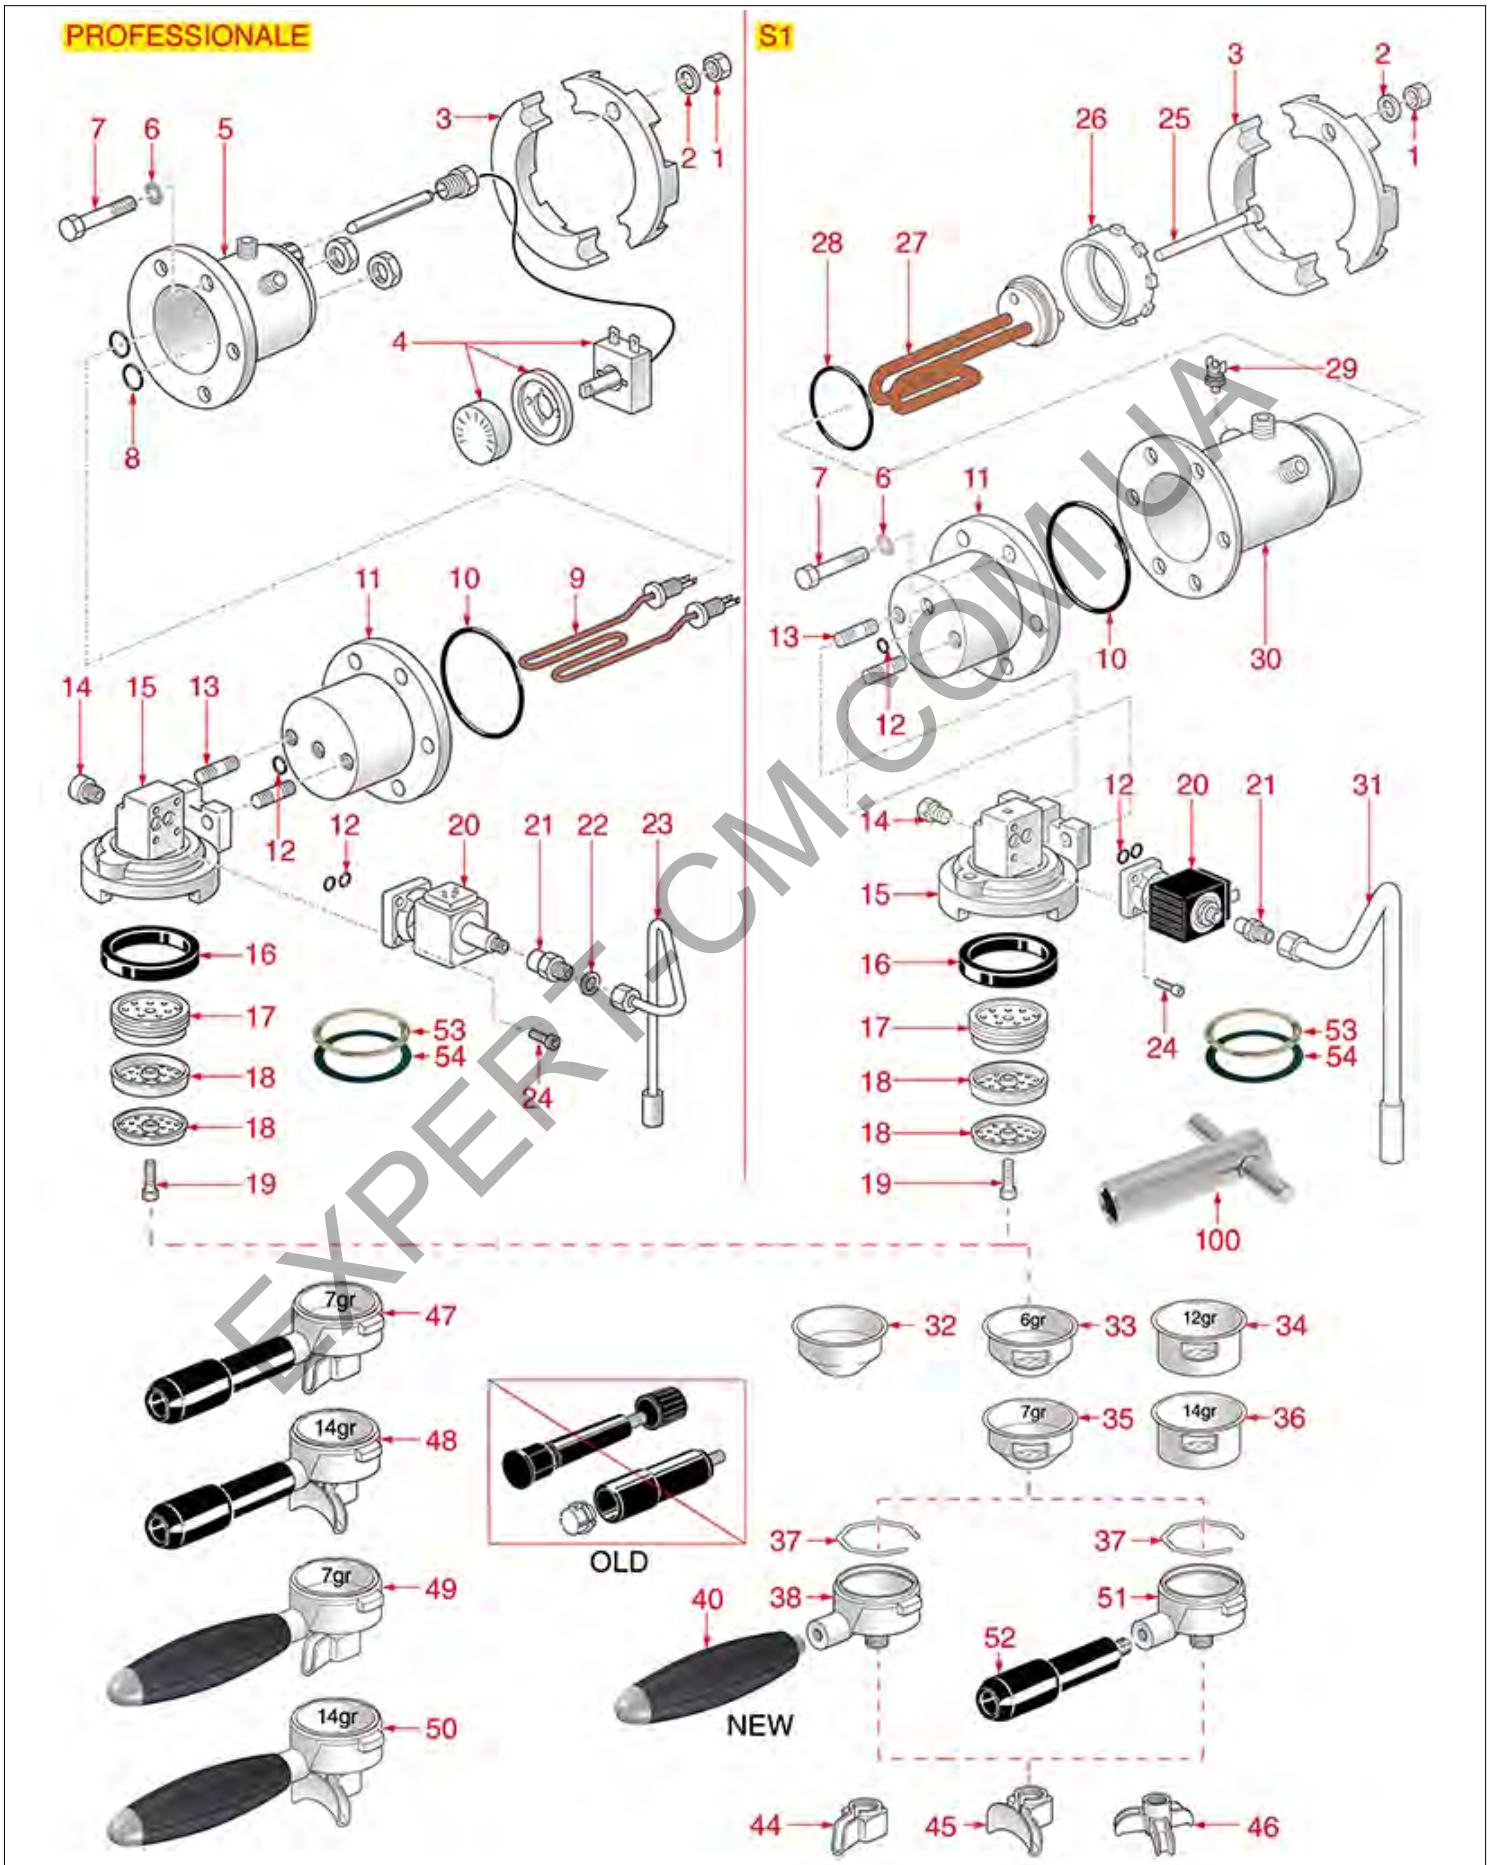

BREW GROUP PROFESSIONAL

Positions without LF code no.: upon request

SPAZIALE

Position	LF code no.	Description
4	1444401	SINGLE-PHASE THERMOSTAT TR2 25-130°C
8	1186236	O-RING 03043 VITON
9	1755701	HEATING ELEMENT 1250W 220V
10	1186481	COFFEE GROUP GASKET ø 85x70x2 mm
10	1186698	O-RING 04312 VITON
10	1786213	GASKET FOR GROUP ø 85x70x2 mm
12	1186611	O-RING 02025 RED SILICONE
12	1186612	O-RING 02025 VITON
13	3528210	SHORT CYLINDER HEAD SCREW M10x20
16	1186719	GASKET FILTER HOLDER ø 64x52x7 mm
16	1186727	GASKET FILTER HOLDER ø 64x52x6.3 mm
16	5026183	GASKET FOR FILTER HOLDER ø 64x52x7 mm
17	1086007	SHOWER HOLDER DIFFUSER
18	1081046	SHOWER SCREEN ø 49/52 mm
19	1528511	HEXAGON HEAD SCREW M5x25
20	1120101	3-WAY SOLENOID VALVE PARKER 115V 50/60Hz
20	1120335	3-WAY SOLENOID VALVE PARKER 230V 50/60Hz
21	1349078	FITTING FOR OUTLET ø 1/4" M-1/8" F
22	1186192	FLAT WASHER M5
24	1455034	CYLINDER HEAD SCREW M4x10
27	1755081	HEATING ELEMENT 800W 230V
28	1186705	O-RING GASKET 03168 VITON
29	1443012	CONTACT THERMOSTAT 180°C M5
32	1160278	BLIND FILTER
33	1160080	1 CUP FILTER 6 gr
34	1160081	2 CUPS FILTER 12 gr
35	1160276	1 CUP FILTER 7 gr
36	1160277	FILTER 2-CUP 14 g
37	1250101	FILTER BLOCKING SPRING ø 1,00 mm INOX
38	1165057	FILTER HOLDER SPAZIALE COFFEE MACHINES
40	1241160	FILTER HOLDER KNOB M12x1.5
44	1022505	ONE-WAY SPOUT ø 3/8"
45	1022506	SPOUT DOUBLE ø 3/8"
46	1022551	TRIPLE SPOUT ø 3/8"
49	1165090	FILTER HOLDER ASSEMBLY 1 CUP SPAZIALE
50	1165091	COMPLETE FILTER HOLDER 2 CUPS SPAZIALE
51	1165056	FILTER HOLDER SPAZIALE
52	1241504	FILTER HOLDER HANDLE M12
53	1190101	PAPER SEAL ø 64x53x0.7 mm
54	1190007	RUBBER PIECE ø 64x53x1 mm EPDM
100	5033606	FEATHER KEY FOR NUT SHOWER HEAD 8mm