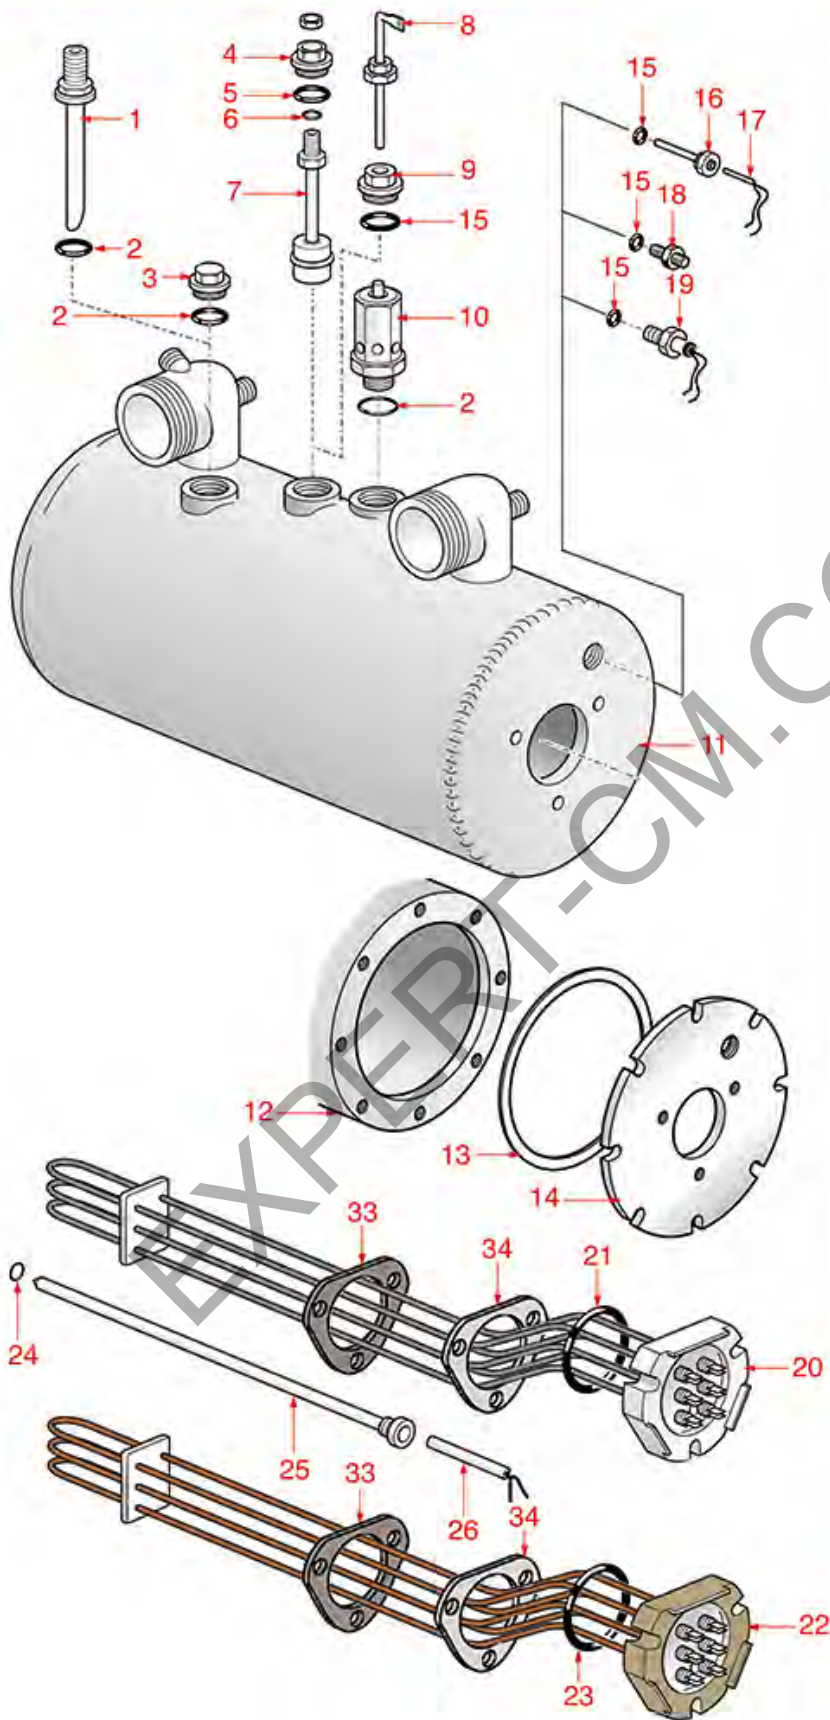

BOILER S2-S3-S5-S8-S9-S40-SELETRON

S2-S3-S5-S8-S9-S40-SELETRON PLUS-3000

NEW 1 GR

SP4001

Positions without LF code no.: upon request

SPAZIALE

Position	LF code no.	Description
2	1186591	O-RING 0128 VITON
5	3186244	O-RING 03125 EPDM
6	1186707	O-RING 0108 VITON
7	1188506	LEVEL MICROSWITCH COMPLETE
8	3341011	LEVEL PROBE $\varnothing$ 1/4"M-140 mm
10	1523022	BOILER VALVE $\varnothing$ 1/2"M
13	1186513	BOILER GASKET $\varnothing$ 148x135x2 mm
15	1186714	O-RING 0119 VITON
17	1341756	TEMPERATURE PROBE
18	1349112	FITTING $\varnothing$ 1/4"M-3/8"M
19	1341320	TEMPERATURE PROBE $\varnothing$ 3/8"M
20	1755080	HEATING ELEMENT 3500W 230V
20	1755085	HEATING ELEMENT 5800W 230V
20	1755087	HEATING ELEMENT 2800W 230V
20	1755090	HEATING ELEMENT 4800W 220V
20	1755094	HEATING ELEMENT 4800W 230V NICKEL PLATED
21	1186715	O-RING 0159 VITON
22	1755093	HEATING ELEMENT 3800W 230V
22	1755221	HEATING ELEMENT 2800W 220/380V
22	1755222	HEATING ELEMENT 3800W 220/380V
23	1186636	ASBESTOS FREE FLAT GASKET $\varnothing$ 62x51x2 mm
24	1186707	O-RING 0108 VITON
25	1449073	BULB SHEATH M10x310 mm
26	1444509	THREE-PHASE THERMOSTAT 169°C
27	1523021	BOILER VALVE $\varnothing$ 3/8"M
28	1755084	HEATING ELEMENT 2000W 220V
29	3341011	LEVEL PROBE $\varnothing$ 1/4"M-140 mm
31	1186706	BOILER GASKET $\varnothing$ 93x80x2 mm
33	1786047	TRIANGULAR GASKET FOR HEATING ELEMENT
34	1786046	TRIANGULAR GASKET FOR HEATING ELEMENT