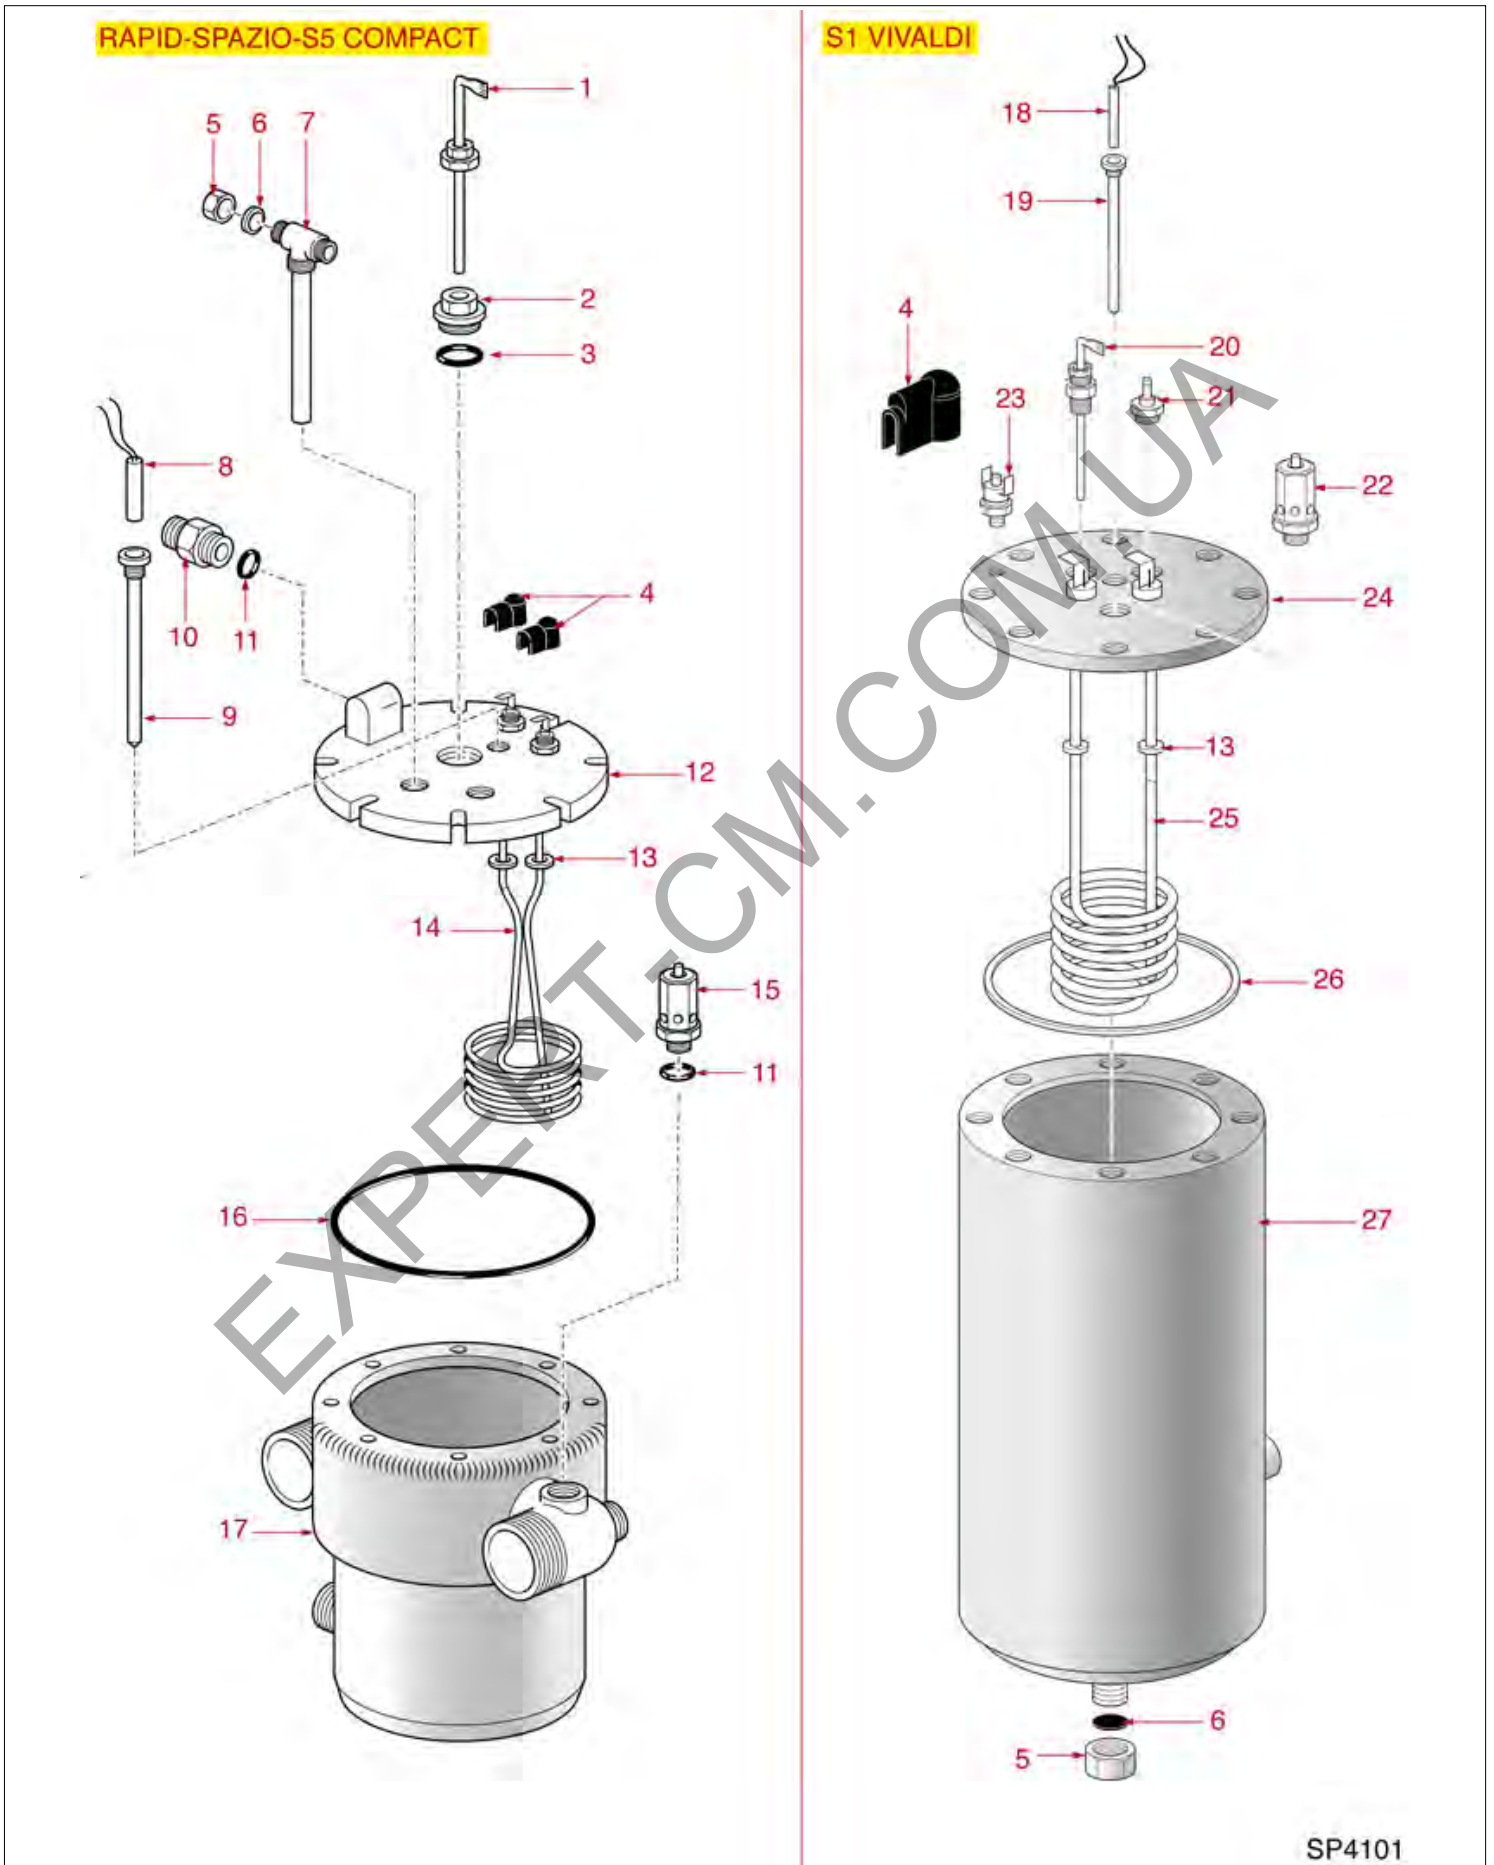

BOILER S5 COMPACT-RAPID-SPAZIO-S1 VIVAL

SP4101

SPAZIALE

Position	LF code no.	Description
1	3341011	LEVEL PROBE $\varnothing$ 1/4"M-140 mm
3	3186244	O-RING 03125 EPDM
5	1439021	CAP $\varnothing$ 1/4"F HEIGHT 16 mm NUT 17 mm
6	1186729	BLIND GASKET $\varnothing$ 11.5x2 mm FREE OF ASBESTO
8	1444509	THREE-PHASE THERMOSTAT 169°C
11	1186591	O-RING 0128 VITON
13	1186516	PTFE FLAT GASKET $\varnothing$ 26x17x2 mm
14	1755226	HEATING ELEMENT 2700W 220V
15	1523022	BOILER VALVE $\varnothing$ 1/2"M
16	1186708	O-RING GASKET 04537 EPDM
18	1445002	TEMPERATURE PROBE
21	1523534	BOILER VALVE $\varnothing$ 1/4"M
21	1523537	BOILER VALVE $\varnothing$ 1/4"M
22	1523021	BOILER VALVE $\varnothing$ 3/8"M
23	1443012	CONTACT THERMOSTAT 180°C M5
25	1755086	HEATING ELEMENT 1250W 220V
26	1186706	BOILER GASKET $\varnothing$ 93x80x2 mm

EXPERT-CM.COM.UA