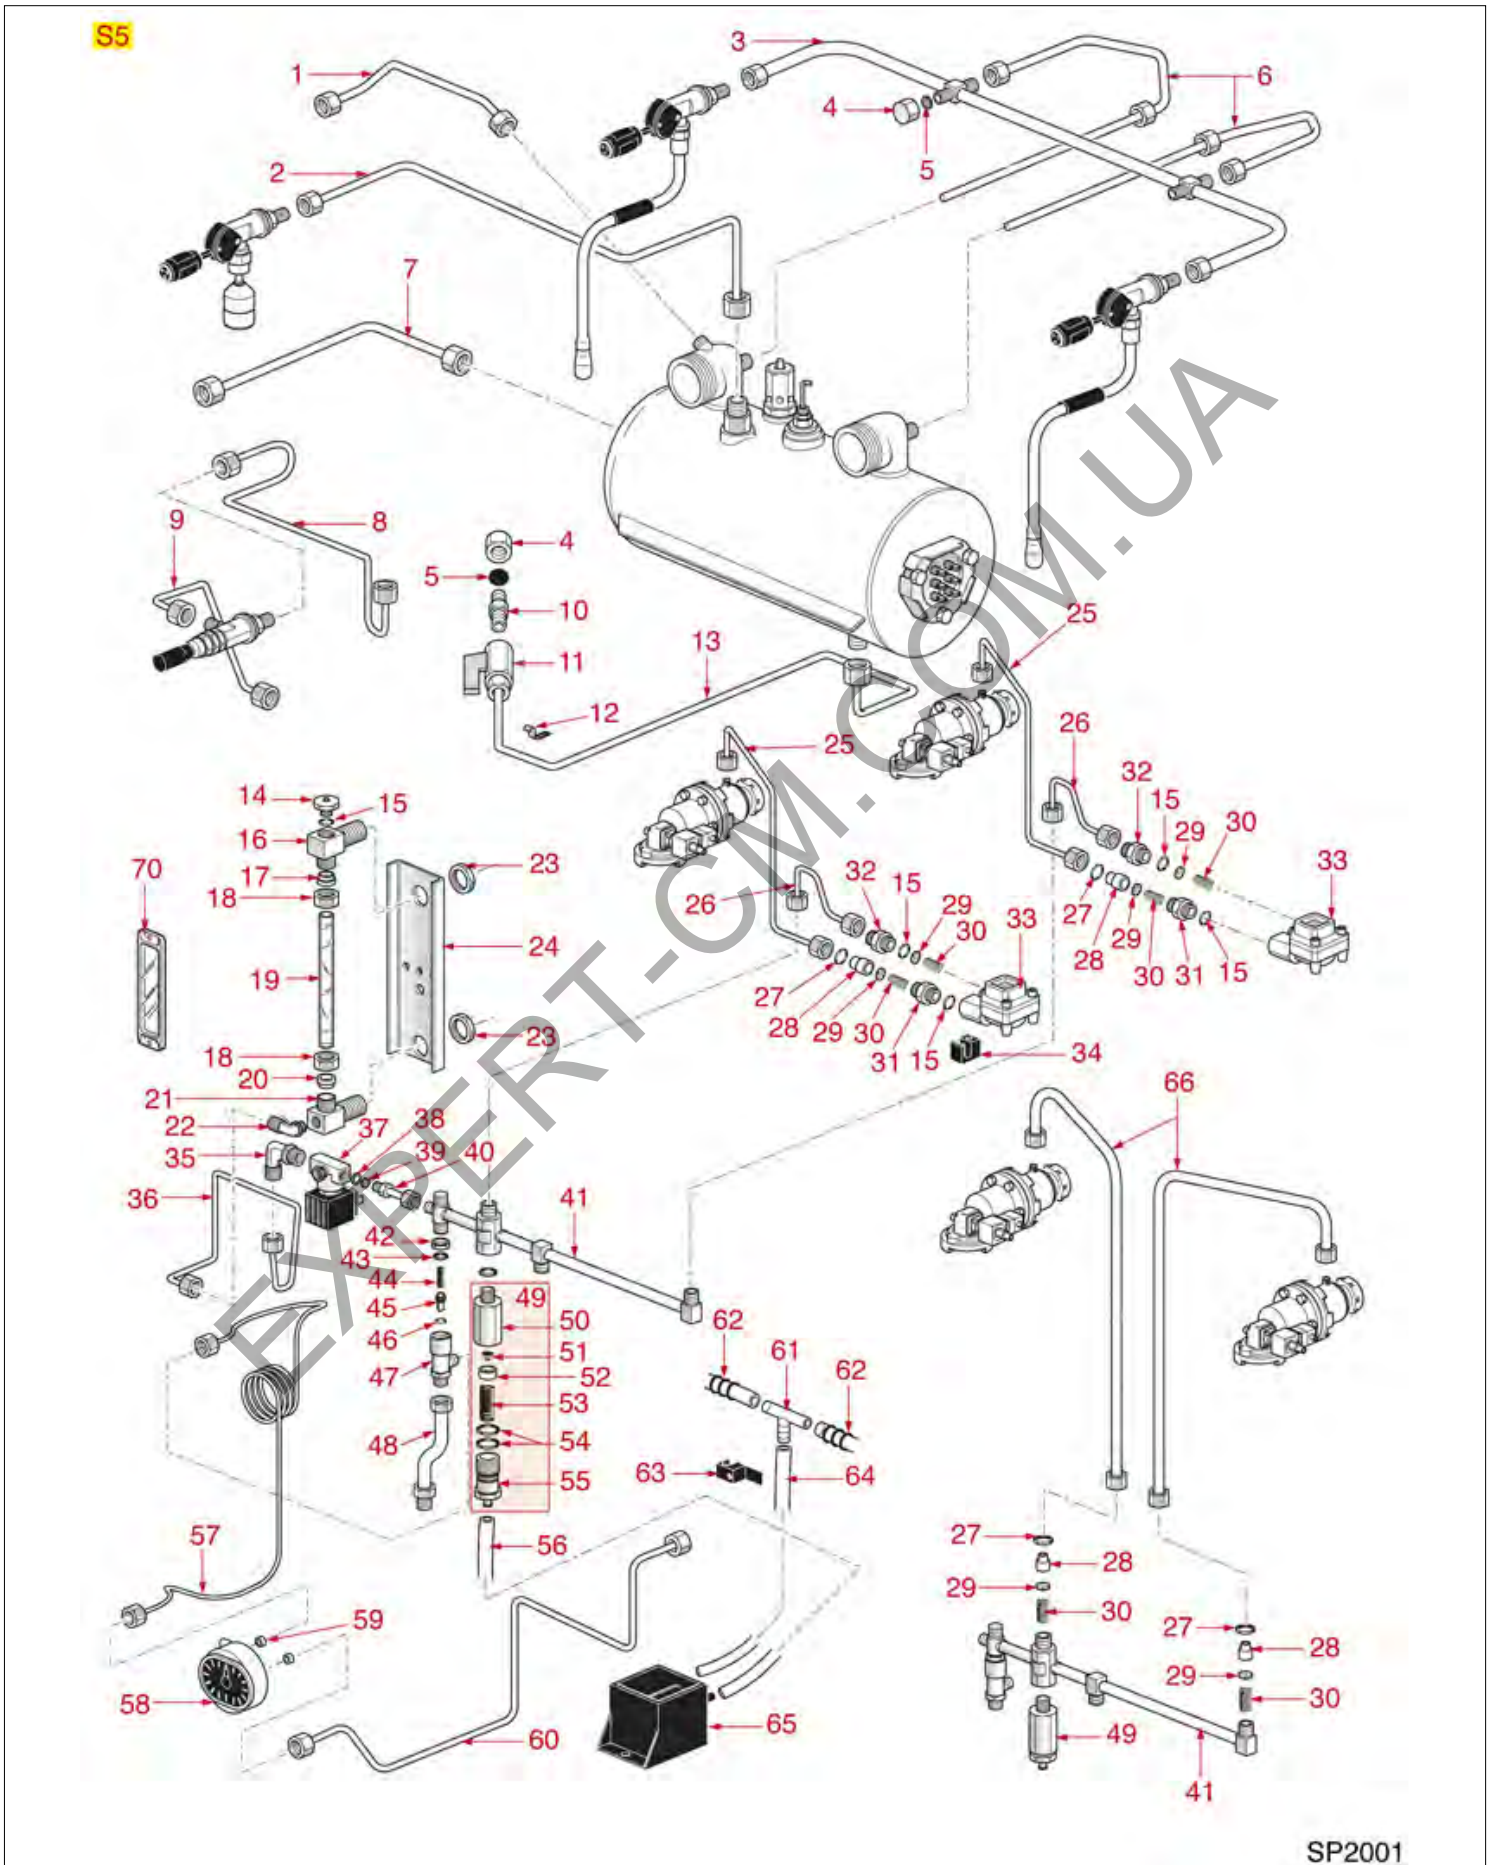

HYDRAULIC SYSTEM S5

SP2001

Positions without LF code no.: upon request

SPAZIALE

Position	LF code no.	Description
4	1439021	CAP $\varnothing$ 1/4" F HEIGHT 16 mm NUT 17 mm
5	1186729	BLIND GASKET $\varnothing$ 11.5x2 mm FREE OF ASBESTO
10	1349102	FITTING $\varnothing$ 1/4" M-1/4" M
11	3526699	BALL VALVE $\varnothing$ 1/4" MF
14	1523534	BOILER VALVE $\varnothing$ 1/4" M
14	1523537	BOILER VALVE $\varnothing$ 1/4" M
15	1186730	O-RING 0114 VITON
17	1186226	FLAT EPDM GASKET
18	1528045	GLASS FASTENING NUT $\varnothing$ 1/2" F HOLE 13 mm
19	1520571	LEVEL GLASS $\varnothing$ 11x150 mm
20	1186733	FLAT RED SILICONE GASKET
22	1349710	NICHEL PLATED L-FITTING $\varnothing$ 1/4" M-1/4" M
23	1349504	NUT $\varnothing$ 1/2" KEY 25x6 mm
27	1186718	FLAT PTFE GASKET $\varnothing$ 7x5x1 mm
28	1500516	JET GROUP
29	1160536	WATER FILTER $\varnothing$ 7 mm
30	1250182	JET SPRING $\varnothing$ 6.5x13 mm SPRAY NOZZLE
31	1349076	REDUCED FITTING $\varnothing$ 1/4" M-1/4" M
32	1349111	FITTING $\varnothing$ 1/8" M 1/4" M
33	1455001	VOLUMETRIC FLOW METER GICAR
37	1120010	2-WAY SOLENOID VALVE PARKER 240V 50/60Hz
39	1160017	STAINLESS STEEL WATER FILTER $\varnothing$ 8x1.5 mm
42	1348036	NUT $\varnothing$ 3/8" WRENCH 21x6mm
43	1186709	O-RING 0115 VITON
44	1250202	SPRING $\varnothing$ 8x30 mm
45	1523023	TRIANGULAR NON-RETURN VALVE
46	1186717	O-RING 02031 VITON
49	1523561	EXPANSION VALVE $\varnothing$ 1/4" M 10-14 bar
51	1186129	GASKET FLAT NBR $\varnothing$ 15/6x10 mm
52	1186689	GASKET HOLDER FOR TAP
54	1186246	VITON O-RING R9 0121
56	1449686	SILICONE HOSE $\varnothing$ 6x12 SHORE 60 - 10 m
58	1245651	BOILER-PUMP PRESSURE GAUGE $\varnothing$ 63 mm
61	5092124	
64	1449686	SILICONE HOSE $\varnothing$ 6x12 SHORE 60 - 10 m
65	1527532	OUTLET TANK
70	1201300	LEVEL PLATE 30x110 mm