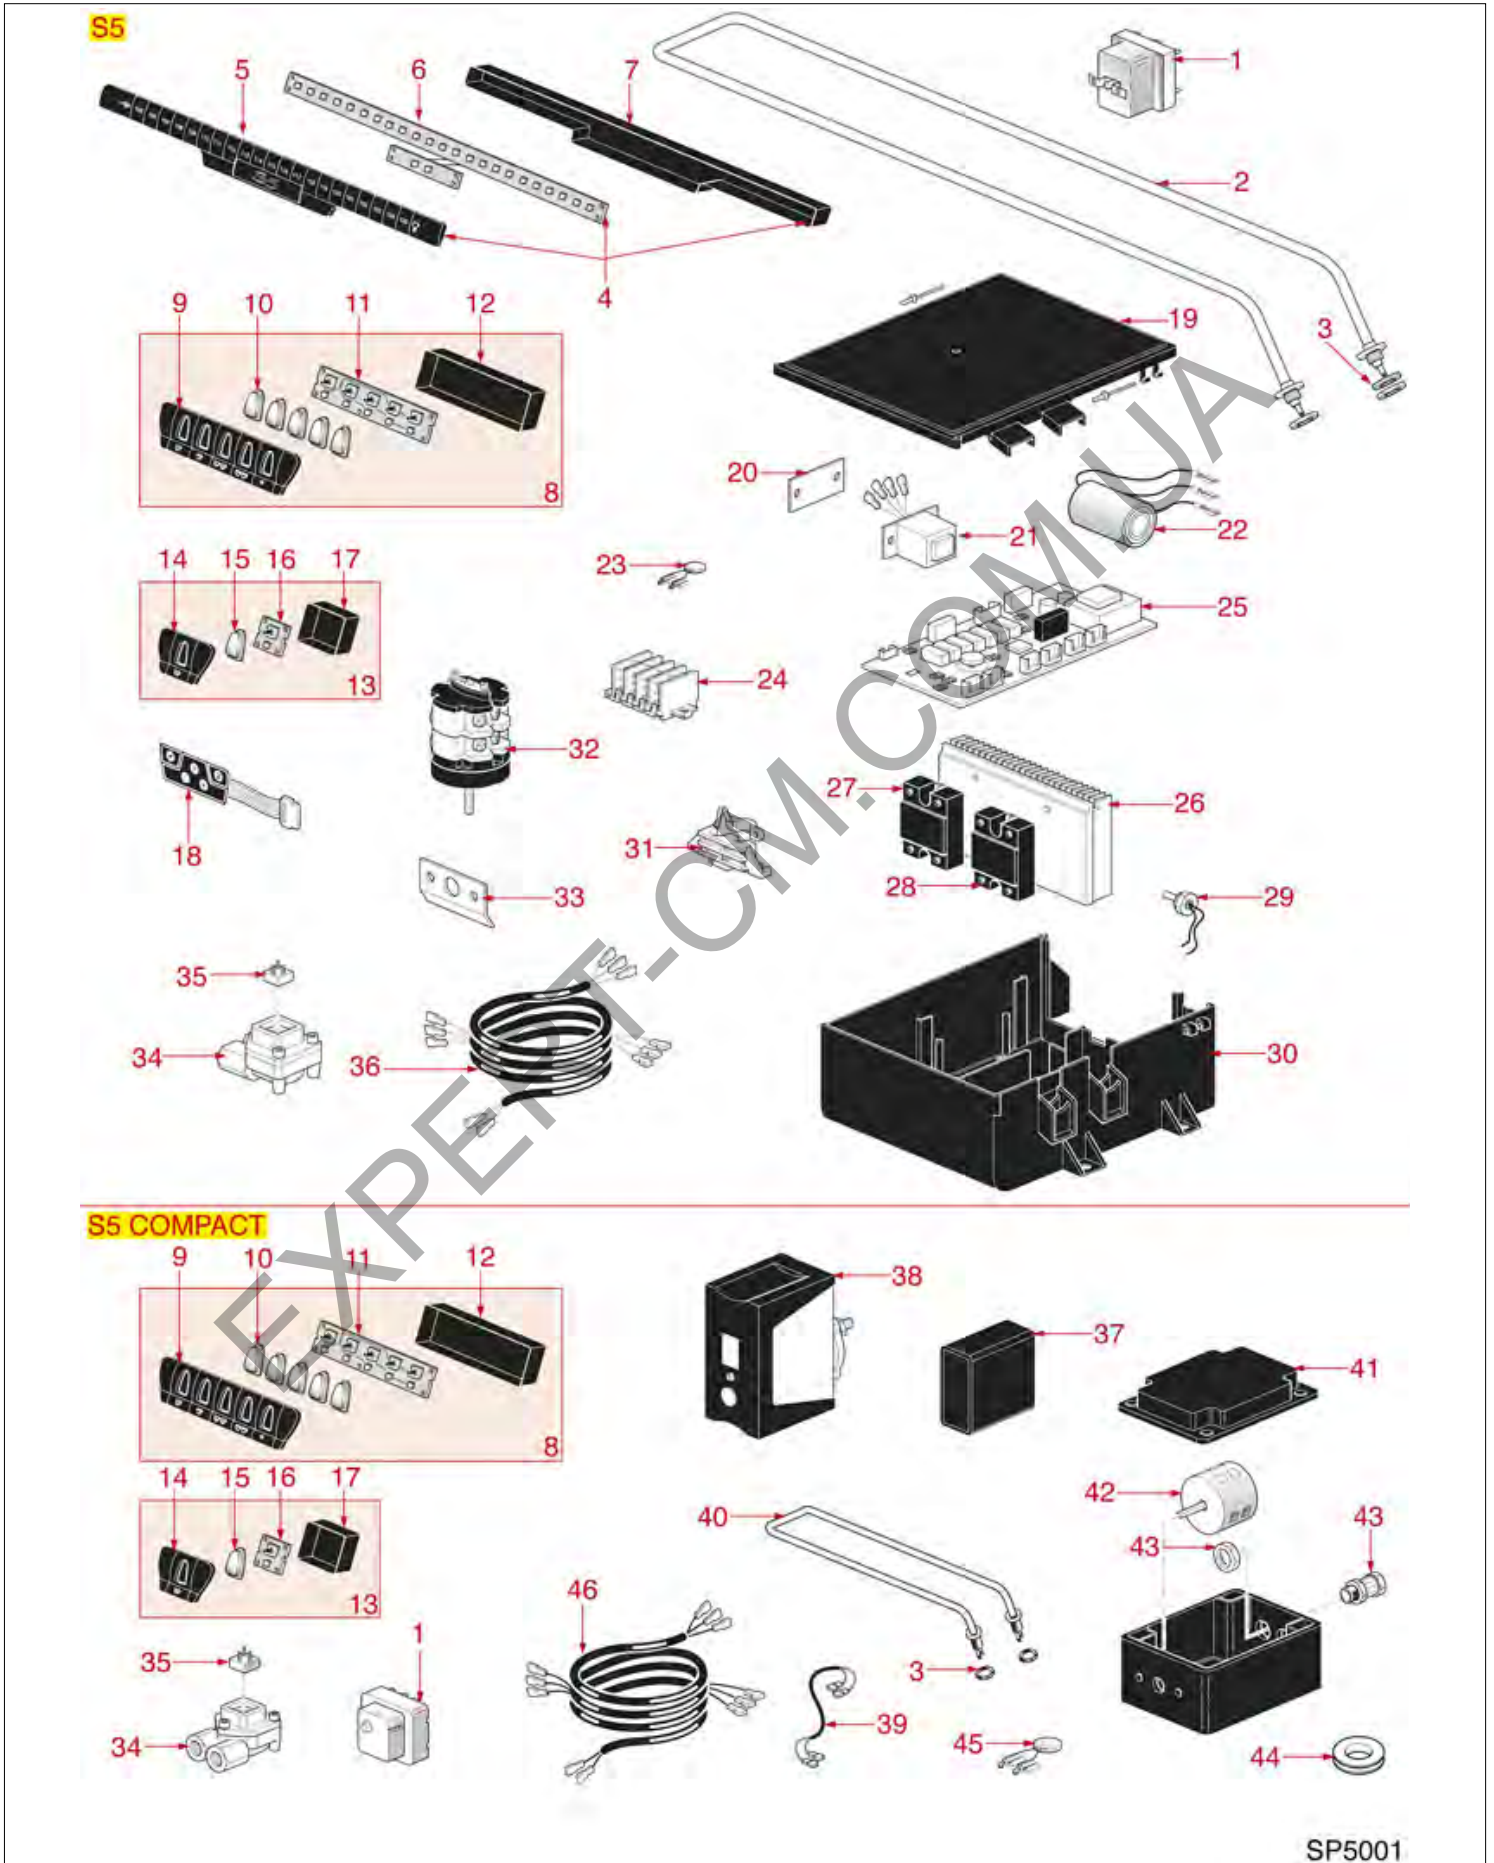

ELECTRICAL EQUIPMENTS S5-S5 COMPACT

SP5001

Positions without LF code no.: upon request

SPAZIALE

Position	LF code no.	Description
1	1444509	THREE-PHASE THERMOSTAT 169°C
3	1186236	O-RING 03043 VITON
8	1319223	5 BUTTON CONTROL PANEL
13	1319227	1 BUTTON CONTROL PANEL
18	1319222	PUSH-BUTTON PANEL MEMBRANE 5 BUTTONS
25	1090022	CONTROL CIRCUIT BOARD
27	1351007	STATIC RELAY 35A 24/600VAC
28	1351007	STATIC RELAY 35A 24/600VAC
29	1341320	TEMPERATURE PROBE $\varnothing$ 3/8" M
32	1057012	SELECTOR SWITCH 0-1 POSITIONS 32A 600V
32	1057013	SELECTOR SWITCH 0-1 POSITIONS 20A 600V
34	1455001	VOLUMETRIC FLOW METER GICAR
37	1054008	DOSER CONTROL BOX 2 GROUPS 230V 50Hz
38	1320531	PRESSURE SWITCH P302/6 3-POLES 30A
38	1320541	PRESSURE SWITCH PARKER
42	1057003	SELECTOR SWITCH 0-2 POSITIONS 20A 600V
42	1057012	SELECTOR SWITCH 0-1 POSITIONS 32A 600V
42	1057013	SELECTOR SWITCH 0-1 POSITIONS 20A 600V
42	1057014	SELECTOR SWITCH 0-1 POSITIONS 25A 600V

EXPERT-CM.COM.UA