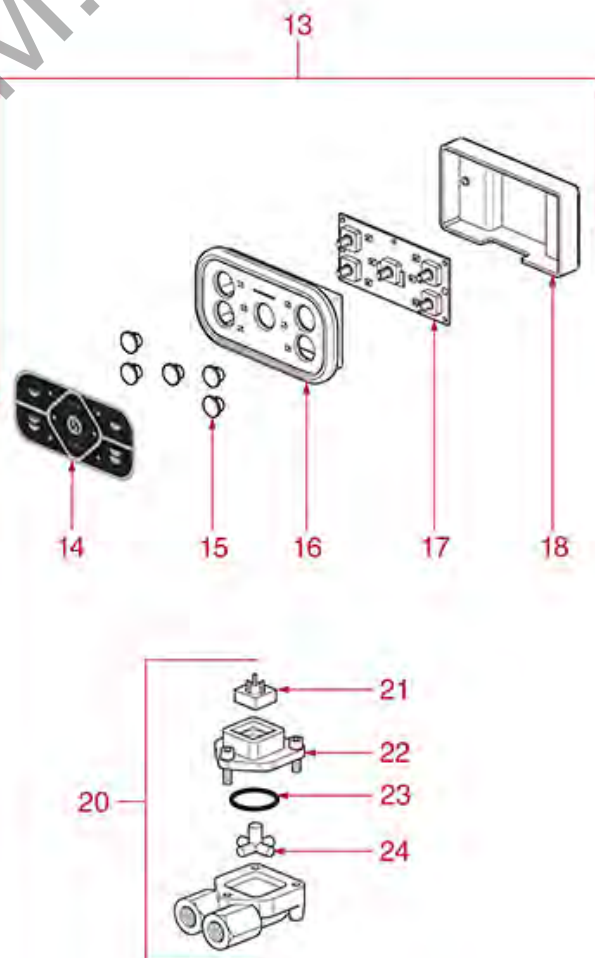

ELECTRICAL EQUIPMENTS S2

S2

EP

EK