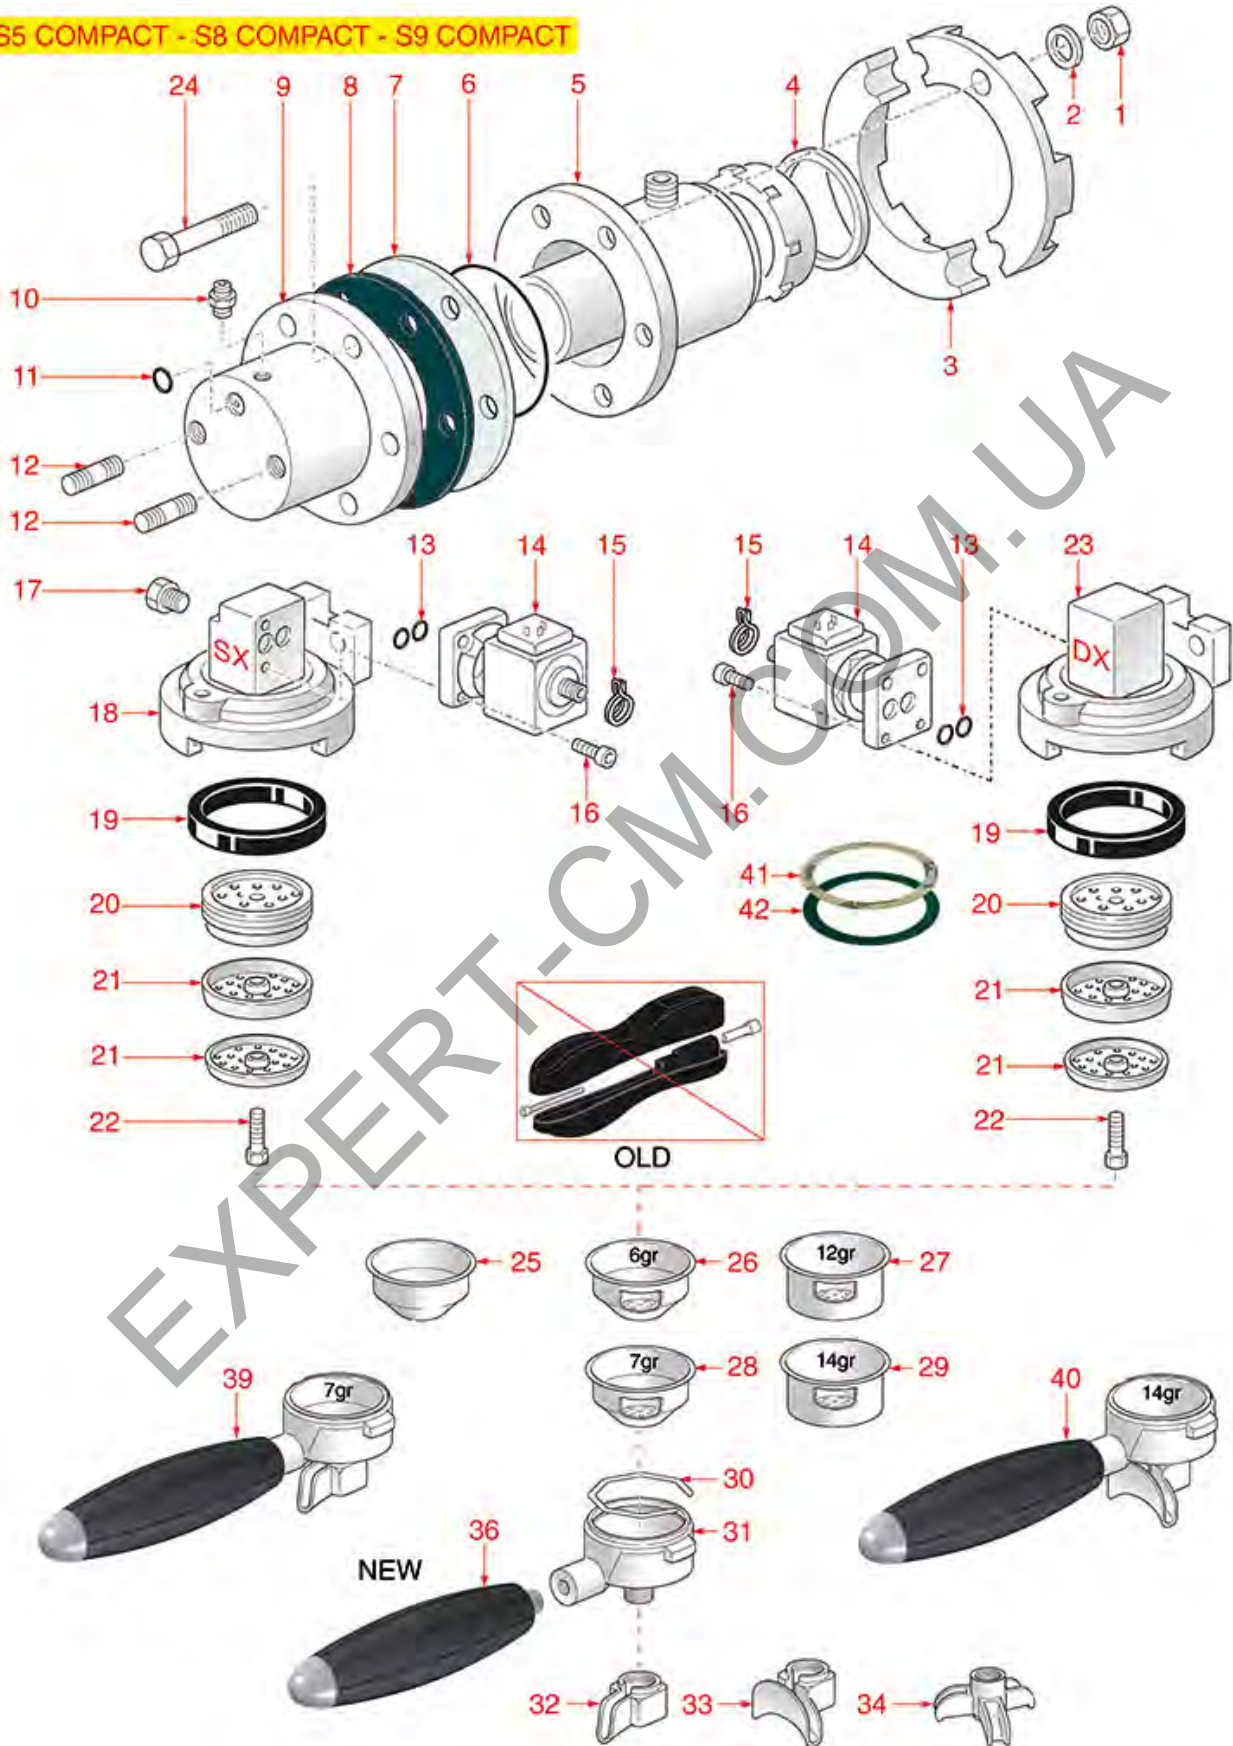

BREW GROUP S5/S8/S9 COMPACT

S5 COMPACT - S8 COMPACT - S9 COMPACT

SPAZIALE

Position	LF code no.	Description
1	3060069	HEXAGONAL NUT M8 MEDIUM
2	1528008	WASHER FLAT M8
4	1186608	PTFE FLAT GASKET $\varnothing$ 50x40x2 mm
5	1048502	SMALL HEAT EXCHANGER BOILER
6	1186481	COFFEE GROUP GASKET $\varnothing$ 85x70x2 mm
6	1186698	O-RING 04312 VITON
6	1786213	GASKET FOR GROUP $\varnothing$ 85x70x2 mm
7	1186743	COFFEE GROUP GASKET $\varnothing$ 112x66x3.5 mm
8	1186518	COFFEE GROUP GASKET $\varnothing$ 112x67x3 mm
11	1186612	O-RING 02025 VITON
12	3528210	SHORT CYLINDER HEAD SCREW M10x20
13	1186611	O-RING 02025 RED SILICONE
13	1186612	O-RING 02025 VITON
14	1120101	3-WAY SOLENOID VALVE PARKER 115V 50/60Hz
14	1120335	3-WAY SOLENOID VALVE PARKER 230V 50/60Hz
16	1455034	CYLINDER HEAD SCREW M4x10
19	1186719	GASKET FILTER HOLDER $\varnothing$ 64x52x7 mm
19	1186727	GASKET FILTER HOLDER $\varnothing$ 64x52x6.3 mm
19	5026183	GASKET FOR FILTER HOLDER $\varnothing$ 64x52x7 mm
20	1086006	SHOWER HOLDER DIFFUSER
20	1086007	SHOWER HOLDER DIFFUSER
20	1086521	SHOWER HOLDER DIFFUSER
21	1081046	SHOWER SCREEN $\varnothing$ 49/52 mm
22	1528511	HEXAGON HEAD SCREW M5x25
25	1160278	BLIND FILTER
26	1160080	1 CUP FILTER 6 gr
27	1160081	2 CUPS FILTER 12 gr
28	1160276	1 CUP FILTER 7 gr
29	1160277	FILTER 2-CUP 14 g
30	1250002	S/STEEL FILTER LOCKING SPRING $\varnothing$ 1.20 mm
31	1165057	FILTER HOLDER SPAZIALE COFFEE MACHINES
32	1022505	ONE-WAY SPOUT $\varnothing$ 3/8"
33	1022506	SPOUT DOUBLE $\varnothing$ 3/8"
34	1022551	TRIPLE SPOUT $\varnothing$ 3/8"
36	1241160	FILTER HOLDER KNOB M12x1.5
39	1165090	FILTER HOLDER ASSEMBLY 1 CUP SPAZIALE
40	1165091	COMPLETE FILTER HOLDER 2 CUPS SPAZIALE
41	1190101	PAPER SEAL $\varnothing$ 64x53x0.7 mm
42	1190007	RUBBER PIECE $\varnothing$ 64x53x1 mm EPDM
100	5033606	FEATHER KEY FOR NUT SHOWER HEAD 8mm