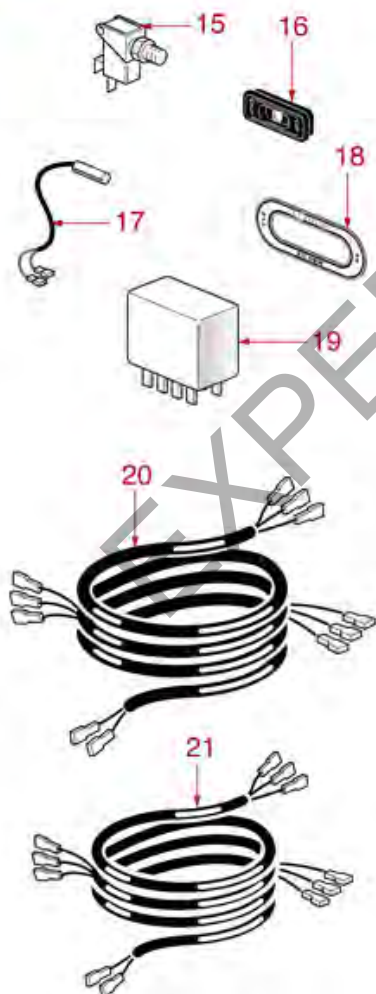

ELECTRICAL EQUIPMENTS NEW-RAPID-SPAZIO

NEW-RAPID-SPAZIO

E.C.

E.P.

E.K.

SP5401