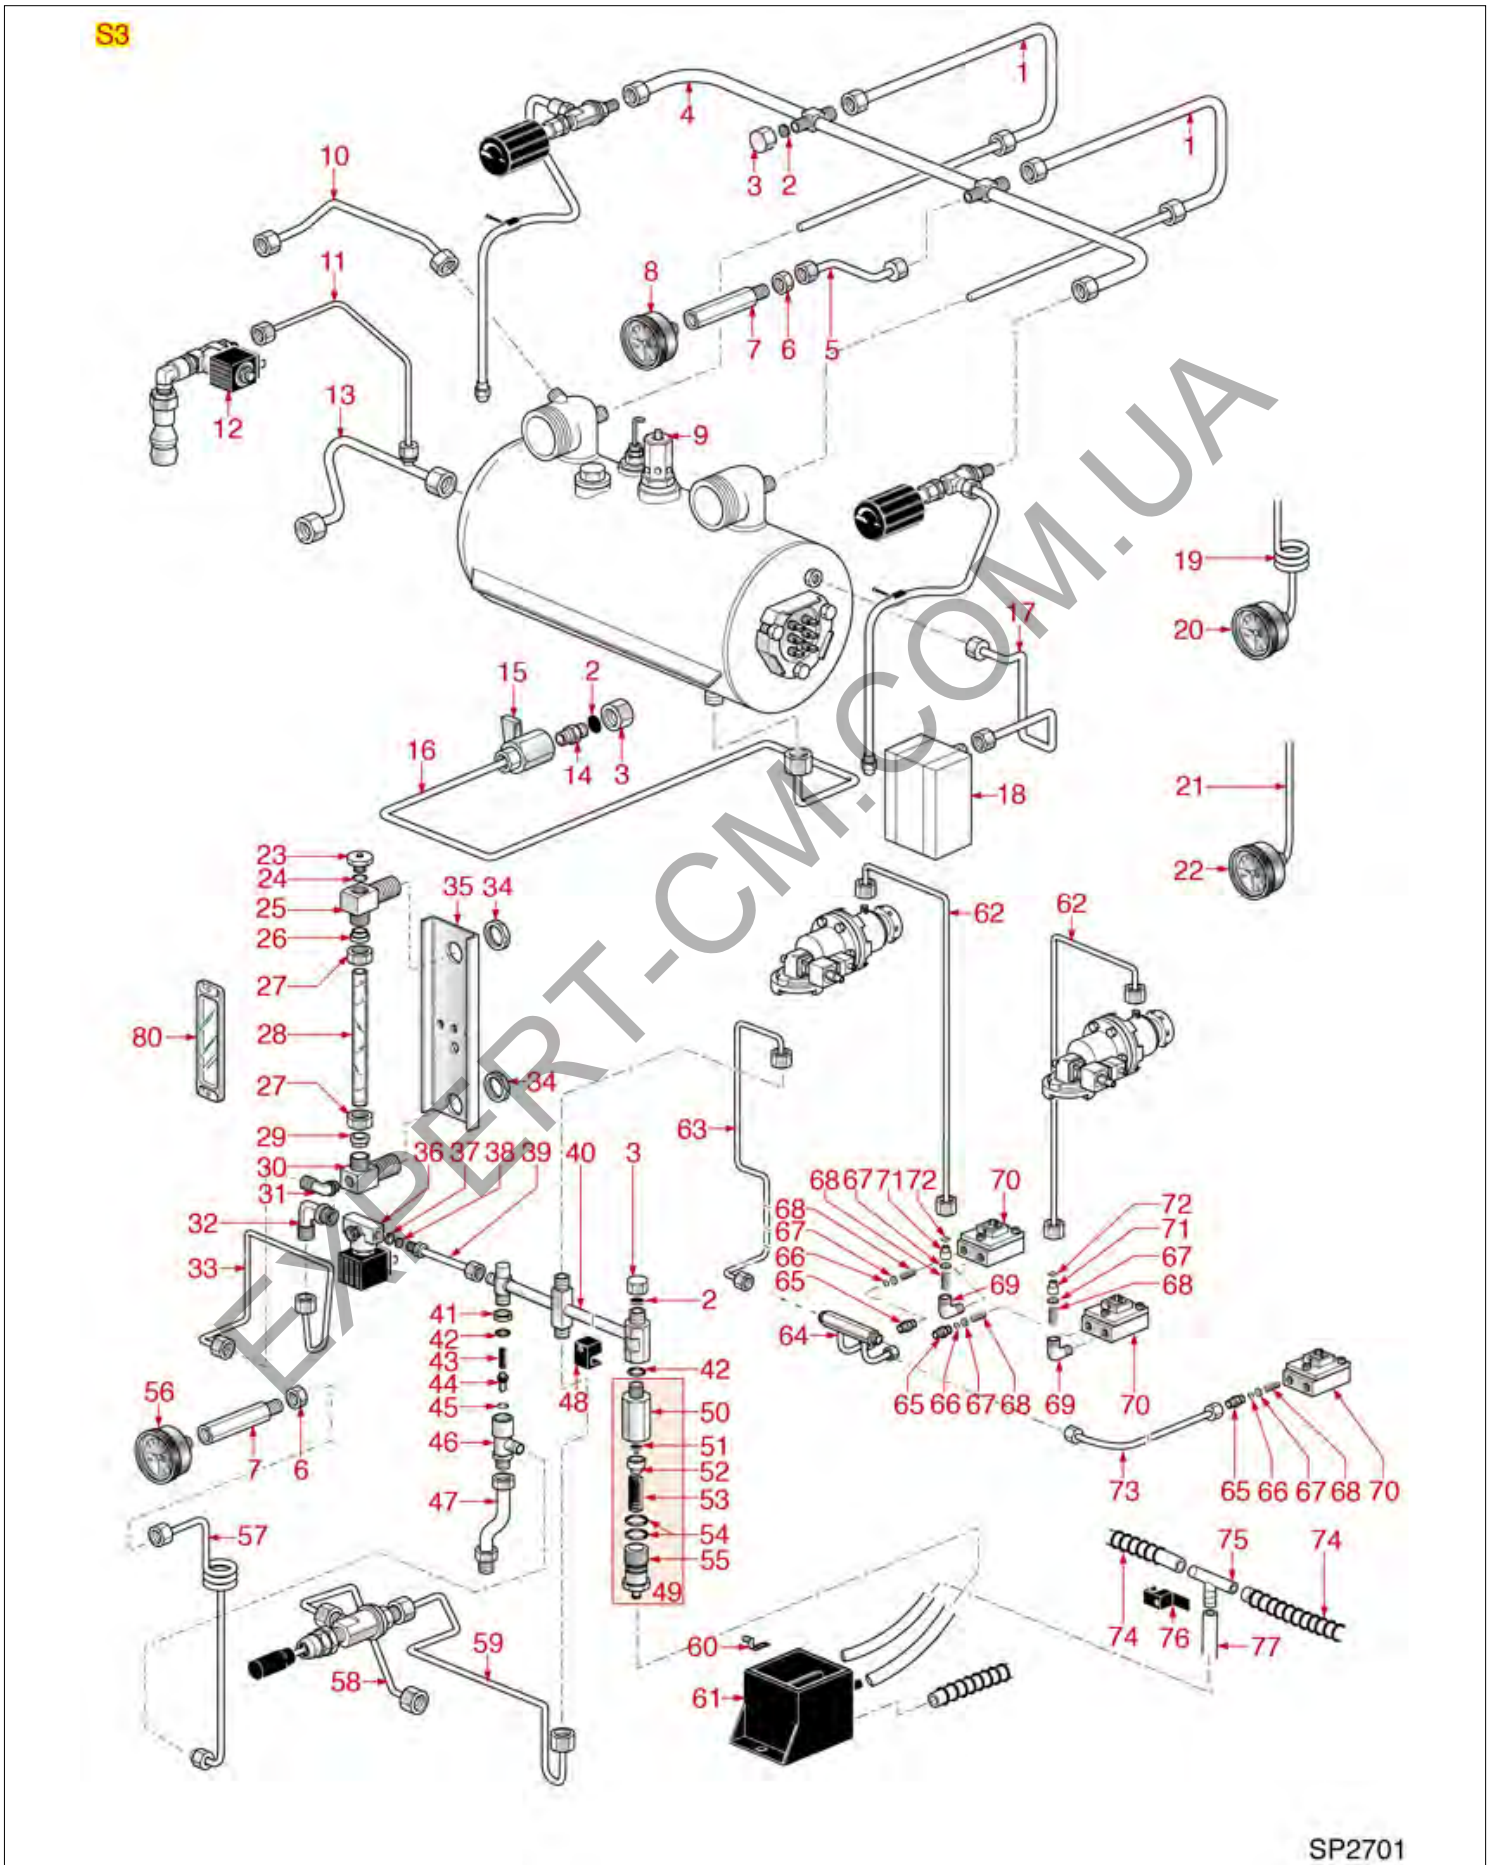

HYDRAULIC SYSTEM S3

Positions without LF code no.: upon request

SPAZIALE

Position	LF code no.	Description
2	1186729	BLIND GASKET $\varnothing$ 11.5x2 mm FREE OF ASBESTO
3	1439021	CAP $\varnothing$ 1/4" F HEIGHT 16 mm NUT 17 mm
6	1349009	LOW NUT 1/8"
8	1245027	BOILER PRESSURE GAUGE $\varnothing$ 42 mm 0÷2.5 bar
9	1523022	BOILER VALVE $\varnothing$ 1/2" M
12	5033799	2WAY SOLENOID VALVE ODE $\varnothing$ 1/4" 24V 8W
14	1349102	FITTING $\varnothing$ 1/4" M-1/4" M
15	3526699	BALL VALVE $\varnothing$ 1/4" MF
18	1320531	PRESSURE SWITCH P302/6 3-POLES 30A
18	1320541	PRESSURE SWITCH PARKER
20	5033794	PUMP PRESSURE GAUGE $\varnothing$ 42 mm 0÷16 bar
22	5033796	BOILER PRESSURE GAUGE
23	1523534	BOILER VALVE $\varnothing$ 1/4" M
23	1523537	BOILER VALVE $\varnothing$ 1/4" M
24	1186730	O-RING 0114 VITON
26	1186226	FLAT EPDM GASKET
27	1528045	GLASS FASTENING NUT $\varnothing$ 1/2" F HOLE 13 mm
28	1520571	LEVEL GLASS $\varnothing$ 11x150 mm
29	1186733	FLAT RED SILICONE GASKET
31	1349710	NICHEL PLATED L-FITTING $\varnothing$ 1/4" M-1/4" M
34	1349504	NUT $\varnothing$ 1/2" KEY 25x6 mm
38	1160017	STAINLESS STEEL WATER FILTER $\varnothing$ 8x1.5 mm
41	1348036	NUT $\varnothing$ 3/8" WRENCH 21x6mm
42	1186709	O-RING 0115 VITON
43	1250202	SPRING $\varnothing$ 8x30 mm
44	1523023	TRIANGULAR NON-RETURN VALVE
45	1186717	O-RING 02031 VITON
49	1523561	EXPANSION VALVE $\varnothing$ 1/4" M 10-14 bar
51	1186129	GASKET FLAT NBR $\varnothing$ 15/6x10 mm
52	1186689	GASKET HOLDER FOR TAP
54	1186246	VITON O-RING R9 0121
56	1245026	PUMP PRESSURE GAUGE $\varnothing$ 42 mm 0÷16 bar
61	1527532	OUTLET TANK
65	1349111	FITTING $\varnothing$ 1/8" M 1/4" M
66	1186730	O-RING 0114 VITON
67	1160536	WATER FILTER $\varnothing$ 7 mm
68	1250182	JET SPRING $\varnothing$ 6.5x13 mm SPRAY NOZZLE
69	1349710	NICHEL PLATED L-FITTING $\varnothing$ 1/4" M-1/4" M
70	1455001	VOLUMETRIC FLOW METER GICAR
71	1500516	JET GROUP
72	1186718	FLAT PTFE GASKET $\varnothing$ 7x5x1 mm
75	5092124	
77	1449686	SILICONE HOSE $\varnothing$ 6x12 SHORE 60 - 10 m
80	1201300	LEVEL PLATE 30x110 mm