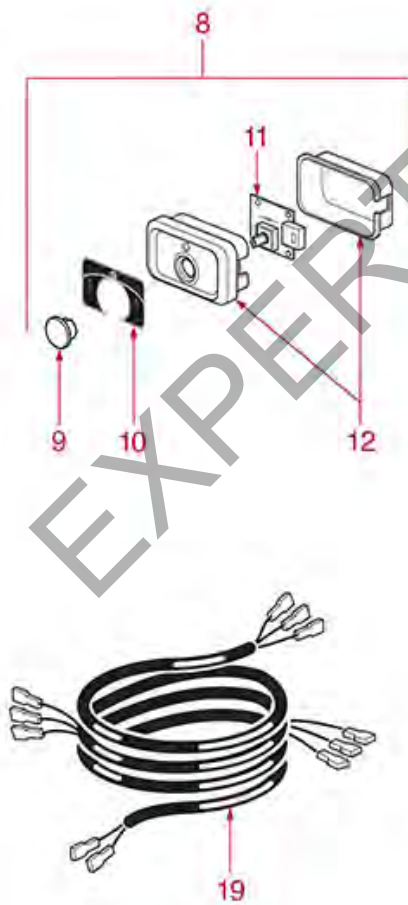

ELECTRICAL EQUIPMENTS S2

S2

EP

EK