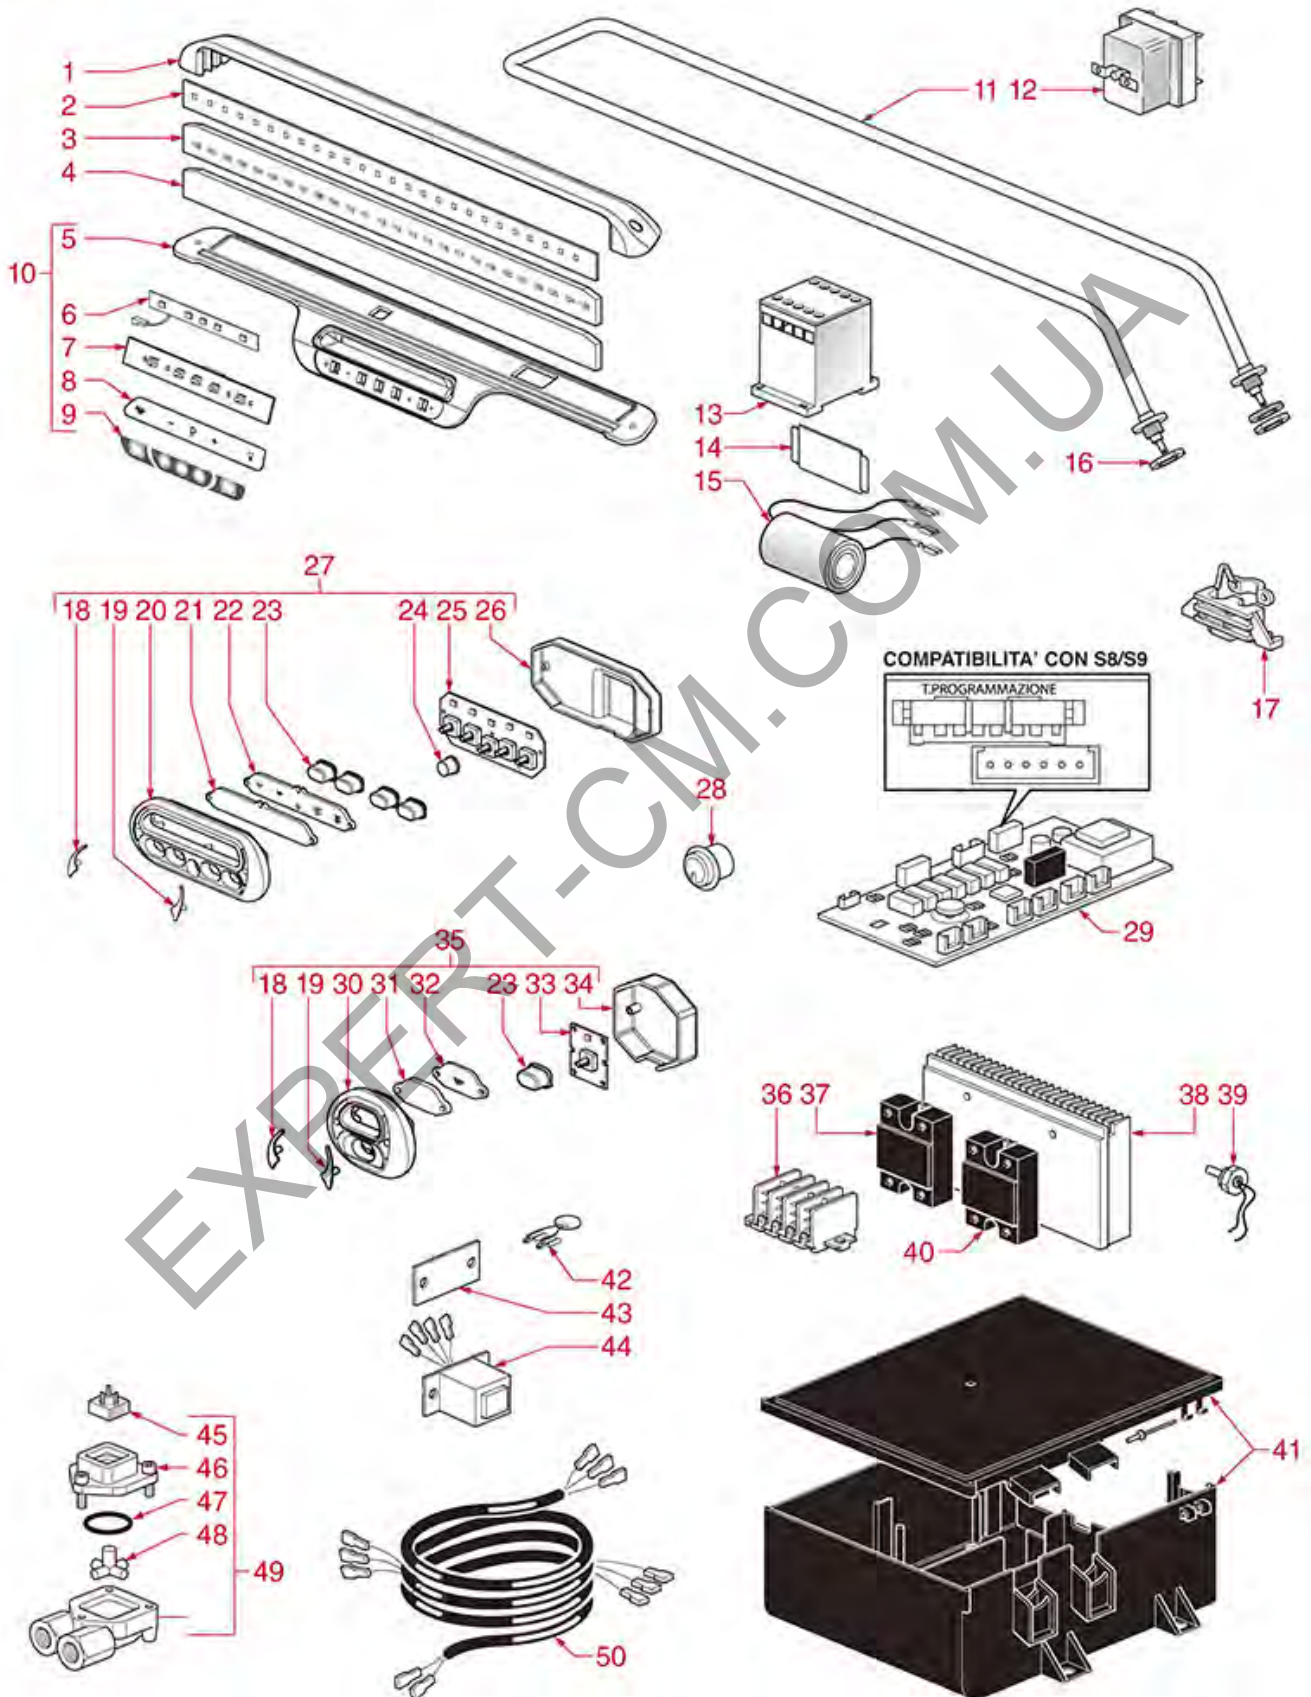

ELECTRICAL EQUIPMENTS S8-S9

S8 - S9

SP5701

Positions without LF code no.: upon request

SPAZIALE

Position	LF code no.	Description
12	1444004	THREE-PHASE THERMOSTAT 187°C
12	1444509	THREE-PHASE THERMOSTAT 169°C
16	1186236	O-RING 03043 VITON
25	5069177	CONTROL BOARD 5 BUTTONS
27	1319671	PUSH-BUTTON PANEL 5 BUTTONS
29	1090022	CONTROL CIRCUIT BOARD
33	5064349	PANEL BOARD 1 PUSH-BUTTON
35	1319672	PUSH-BUTTON PANEL 1 BUTTON
37	1351007	STATIC RELAY 35A 24/600VAC
39	1341320	TEMPERATURE PROBE $\varnothing$ 3/8" M
40	1351007	STATIC RELAY 35A 24/600VAC
47	1186631	O-RING 02112 VITON
49	1455001	VOLUMETRIC FLOW METER GICAR

EXPERT-CM.COM.UA