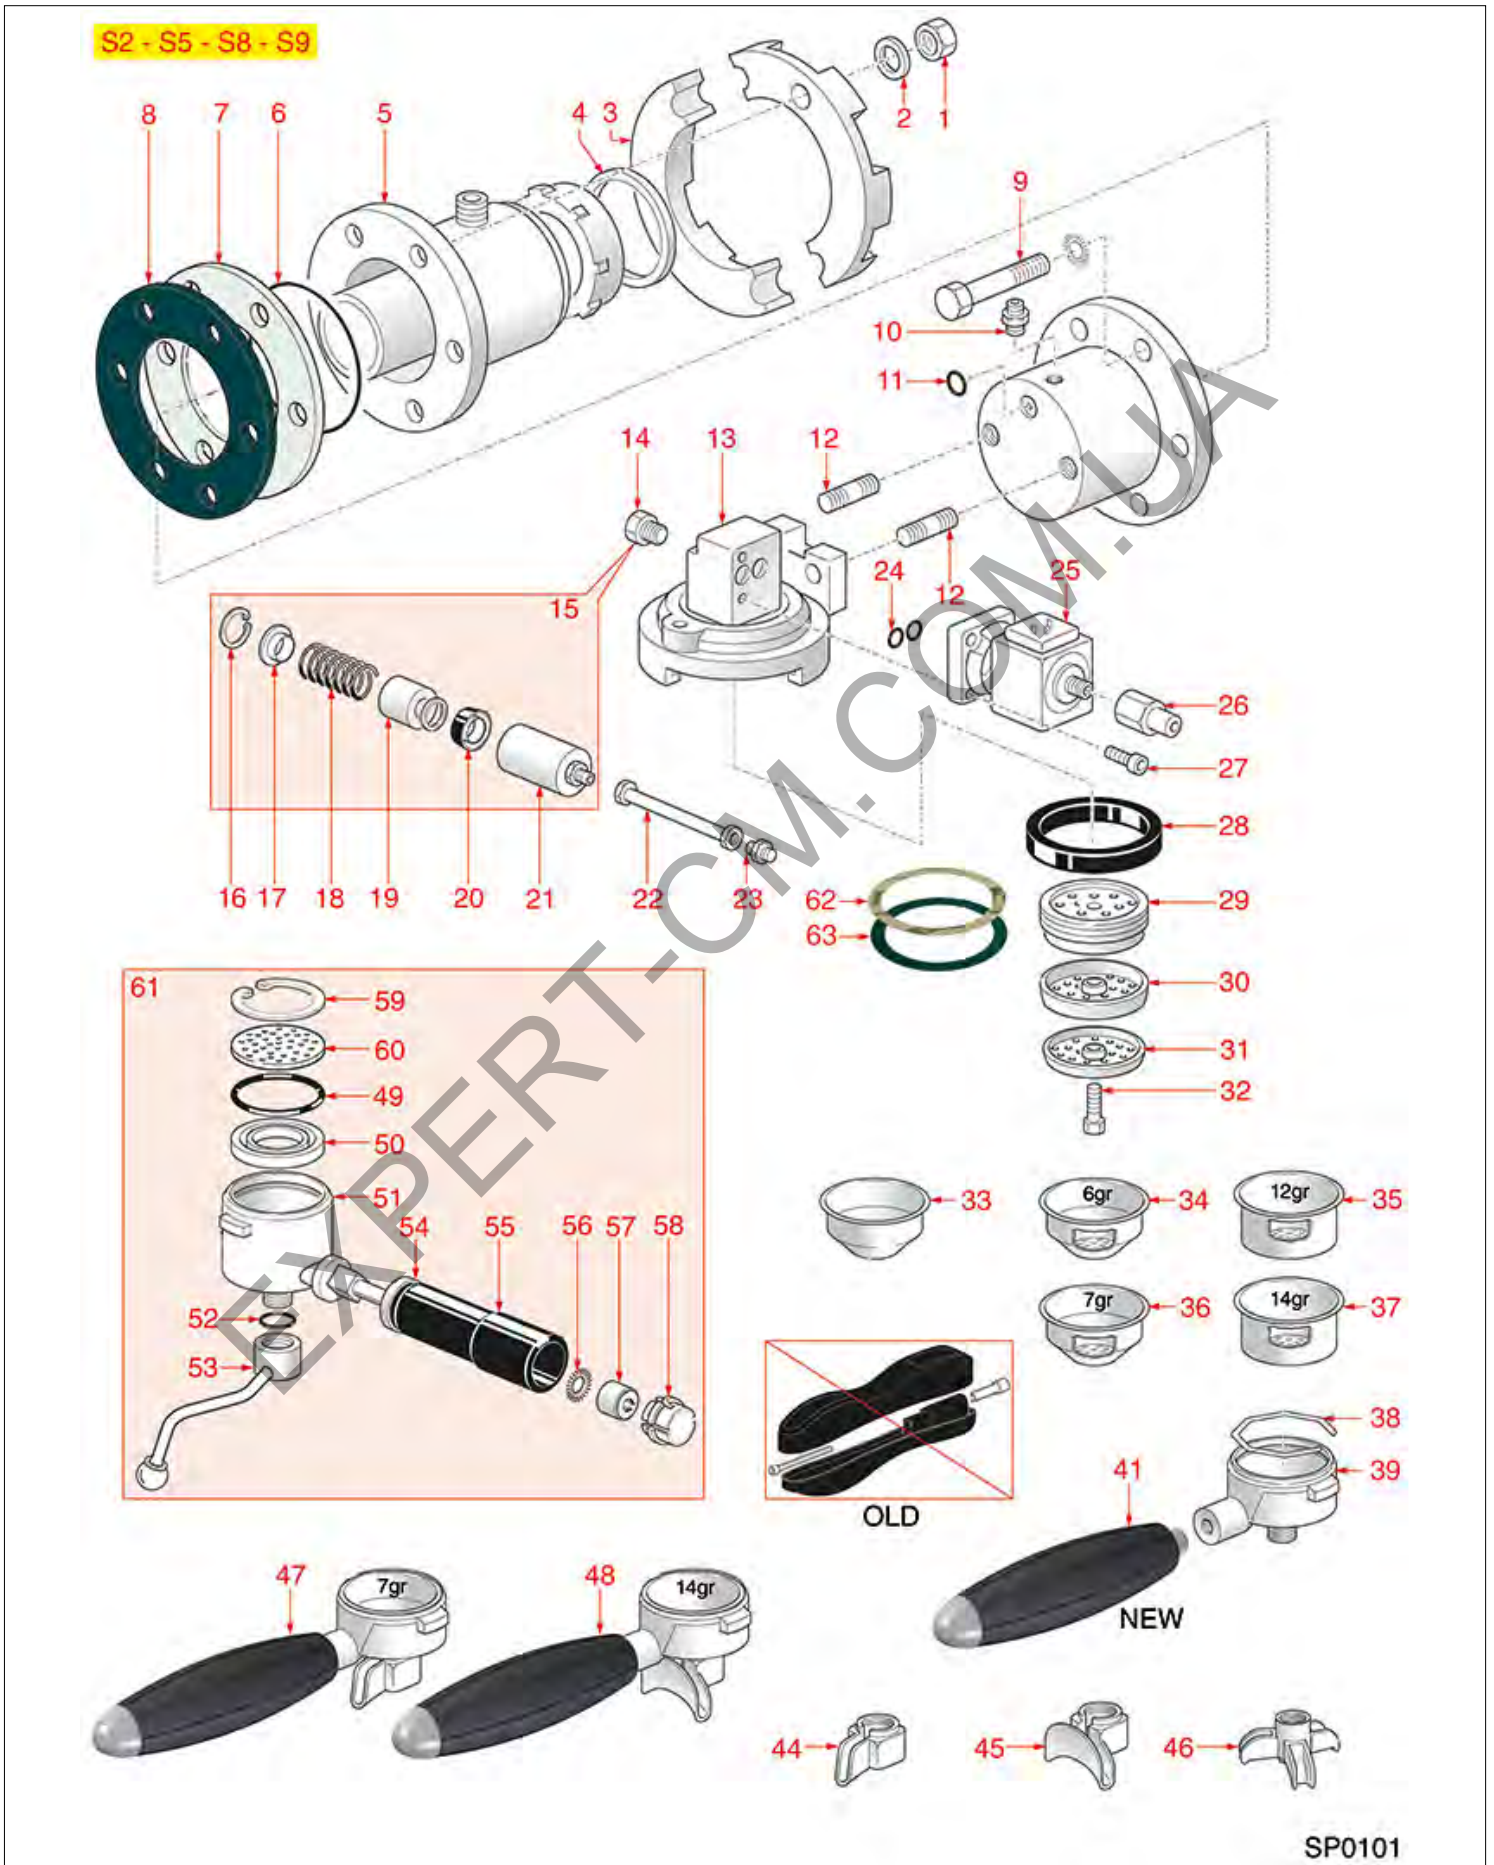

SPAZIALE

BREW GROUP S2-S5-S8-S9

Positions without LF code no.: upon request

SPAZIALE

Position	LF code no.	Description
1	3060069	HEXAGONAL NUT M8 MEDIUM
2	1528008	WASHER FLAT M8
4	1186608	PTFE FLAT GASKET \varnothing 50x40x2 mm
5	1048502	SMALL HEAT EXCHANGER BOILER
6	1186698	O-RING 04312 VITON
7	1186743	COFFEE GROUP GASKET \varnothing 112x66x3.5 mm
8	1186518	COFFEE GROUP GASKET \varnothing 112x67x3 mm
11	1186612	O-RING 02025 VITON
12	3528210	SHORT CYLINDER HEAD SCREW M10x20
16	1250188	CIRCLIP J-32
18	1250189	INFUSER SPRING \varnothing 26.5x56 mm
20	1186710	LIP GASKET \varnothing 34x20x6.3 mm
23	1349101	FITTING \varnothing 1/8"M-1/8"M NICKEL-PLATED
24	1186611	O-RING 02025 RED SILICONE
24	1186612	O-RING 02025 VITON
25	1120101	3-WAY SOLENOID VALVE PARKER 115V 50/60Hz
25	1120335	3-WAY SOLENOID VALVE PARKER 230V 50/60Hz
26	1349373	SOLENOID VALVE OUTLET FITTING
27	1455034	CYLINDER HEAD SCREW M4x10
28	1186719	GASKET FILTER HOLDER \varnothing 64x52x7 mm
28	1186727	GASKET FILTER HOLDER \varnothing 64x52x6.3 mm
28	5026183	GASKET FOR FILTER HOLDER \varnothing 64x52x7 mm
29	1086006	SHOWER HOLDER DIFFUSER
29	1086007	SHOWER HOLDER DIFFUSER
29	1086521	SHOWER HOLDER DIFFUSER
30	1081046	SHOWER SCREEN \varnothing 49/52 mm
31	1081046	SHOWER SCREEN \varnothing 49/52 mm
32	1528511	HEXAGON HEAD SCREW M5x25
33	1160278	BLIND FILTER
34	1160080	1 CUP FILTER 6 gr
35	1160081	2 CUPS FILTER 12 gr
36	1160276	1 CUP FILTER 7 gr
37	1160277	FILTER 2-CUP 14 g
38	1250002	S/STEEL FILTER LOCKING SPRING \varnothing 1.20 mm
39	1165057	FILTER HOLDER SPAZIALE COFFEE MACHINES
41	1241160	FILTER HOLDER KNOB M12x1.5
44	1022505	ONE-WAY SPOUT \varnothing 3/8"
45	1022506	SPOUT DOUBLE \varnothing 3/8"
46	1022551	TRIPLE SPOUT \varnothing 3/8"
47	1165090	FILTER HOLDER ASSEMBLY 1 CUP SPAZIALE
48	1165091	COMPLETE FILTER HOLDER 2 CUPS SPAZIALE
49	3160044	O-RING 03187 EPDM
52	1186714	O-RING 0119 VITON
62	1190101	PAPER SEAL \varnothing 64x53x0.7 mm
63	1190007	RUBBER PIECE \varnothing 64x53x1 mm EPDM
100	5033606	FEATHER KEY FOR NUT SHOWER HEAD 8mm