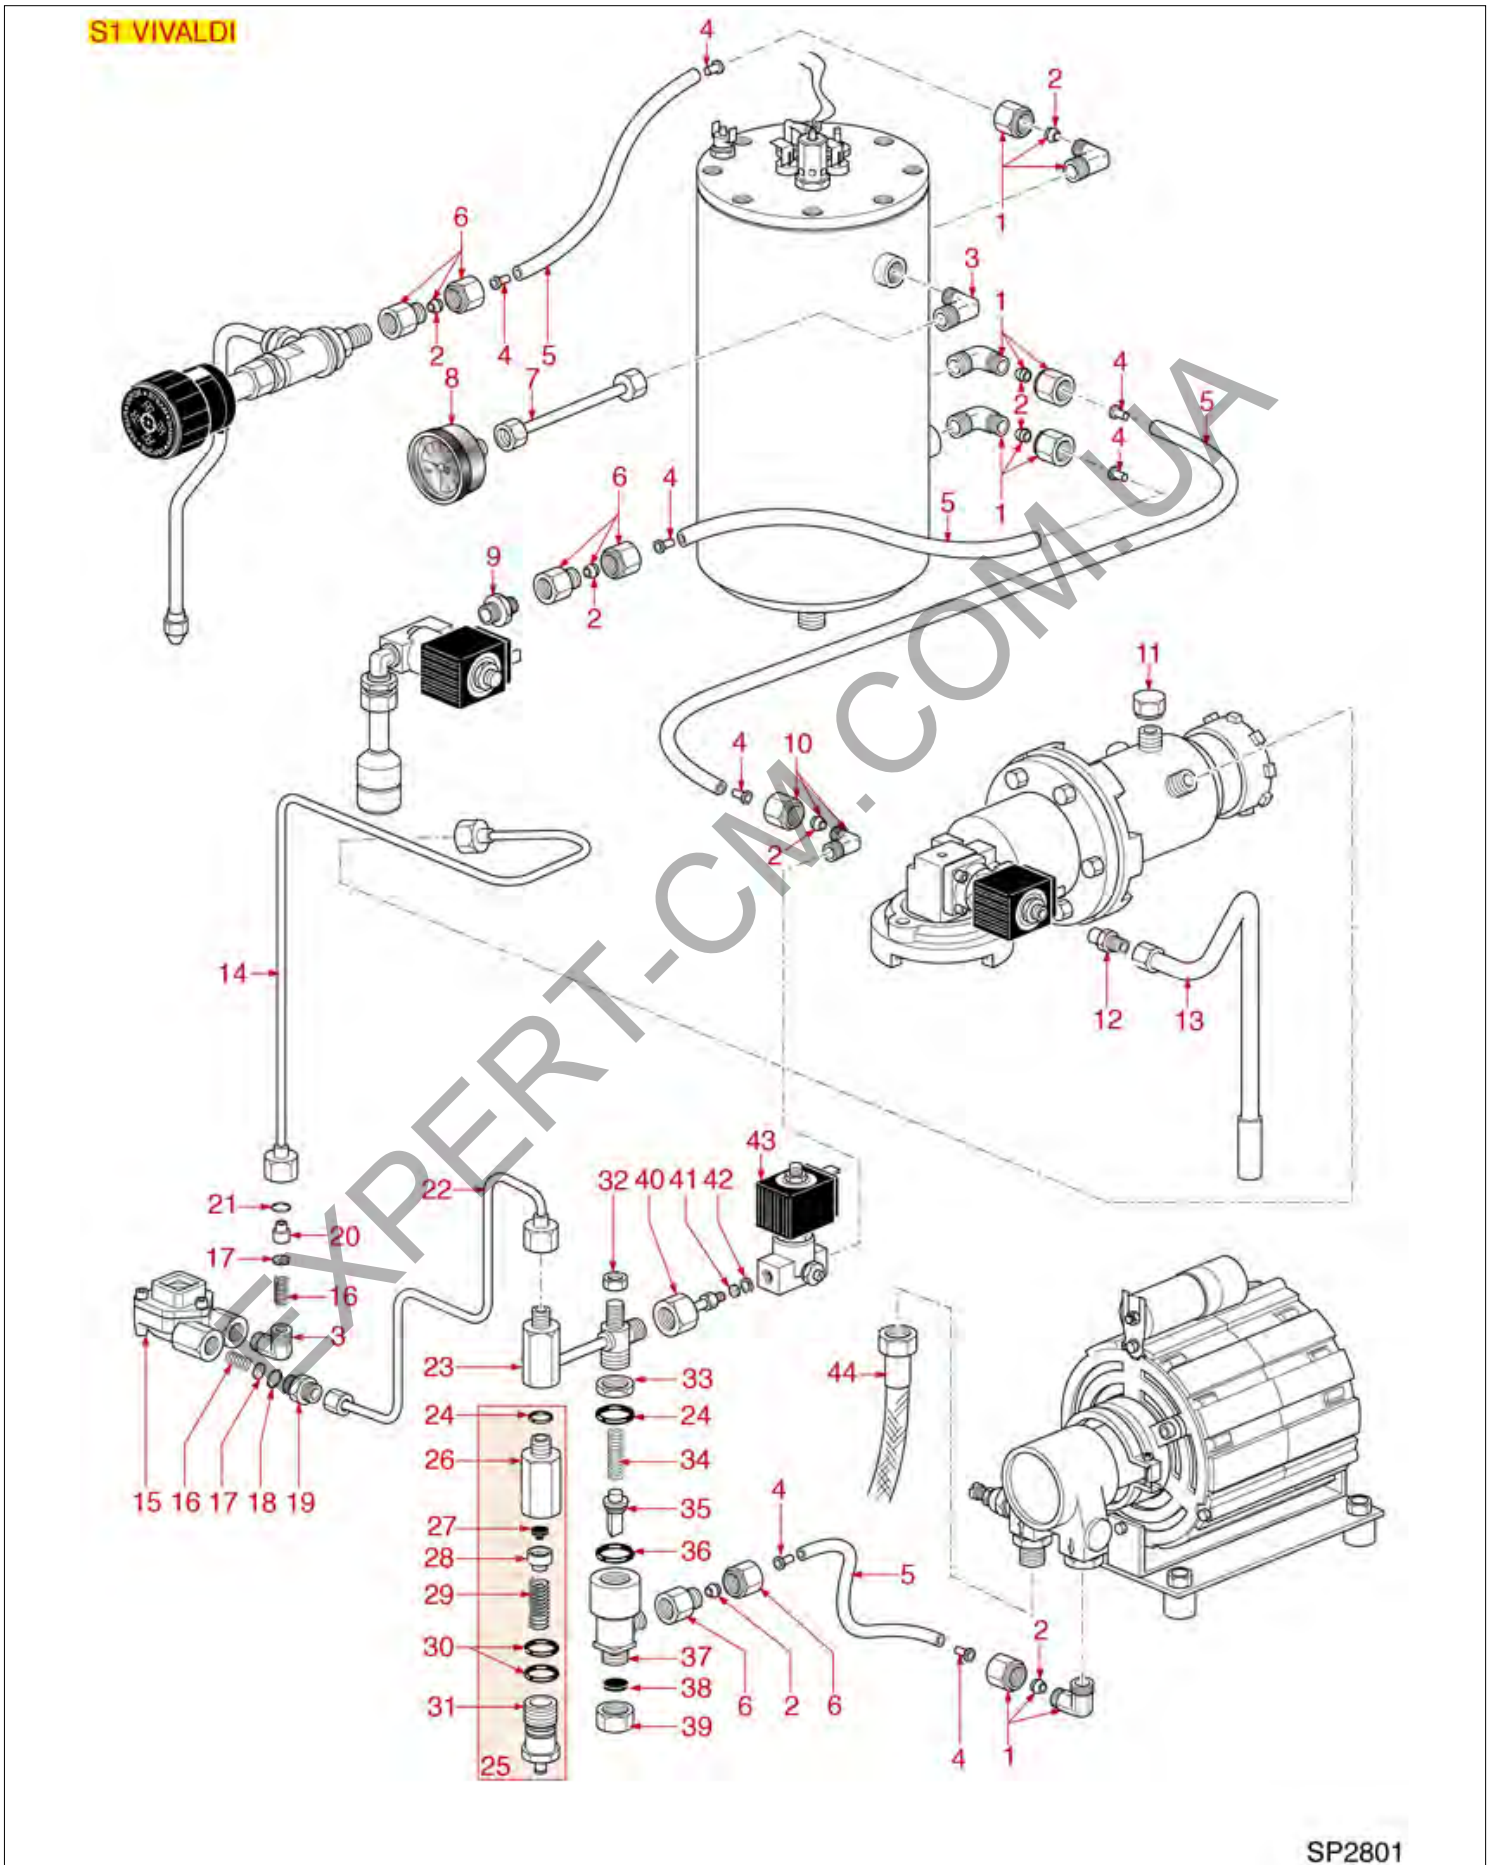

HYDRAULIC SYSTEM S1 VIVALDI

SP2801

SPAZIALE

Position	LF code no.	Description
3	1349710	NICHEL PLATED L-FITTING $\varnothing$ 1/4"M-1/4"M
5	1449684	SILICONE HOSE $\varnothing$ 6x8 SHORE 60 - 10 m
8	5033796	BOILER PRESSURE GAUGE
9	1349102	FITTING $\varnothing$ 1/4"M-1/4"M
15	1455001	VOLUMETRIC FLOW METER GICAR
16	1250182	JET SPRING $\varnothing$ 6.5x13 mm SPRAY NOZZLE
17	1160536	WATER FILTER $\varnothing$ 7 mm
18	1186730	O-RING 0114 VITON
19	1349111	FITTING $\varnothing$ 1/8"M 1/4"M
20	1500516	JET GROUP
21	1186718	FLAT PTFE GASKET $\varnothing$ 7x5x1 mm
24	1186709	O-RING 0115 VITON
25	1523561	EXPANSION VALVE $\varnothing$ 1/4"M 10-14 bar
27	1186129	GASKET FLAT NBR $\varnothing$ 15/6x10 mm
28	1186689	GASKET HOLDER FOR TAP
30	1186246	VITON O-RING R9 0121
33	1348036	NUT $\varnothing$ 3/8" WRENCH 21x6mm
34	1250202	SPRING $\varnothing$ 8x30 mm
35	1523023	TRIANGULAR NON-RETURN VALVE
36	1186717	O-RING 02031 VITON
41	1160017	STAINLESS STEEL WATER FILTER $\varnothing$ 8x1.5 mm
43	1120010	2-WAY SOLENOID VALVE PARKER 240V 50/60Hz

EXPERT-CM.COM.UA