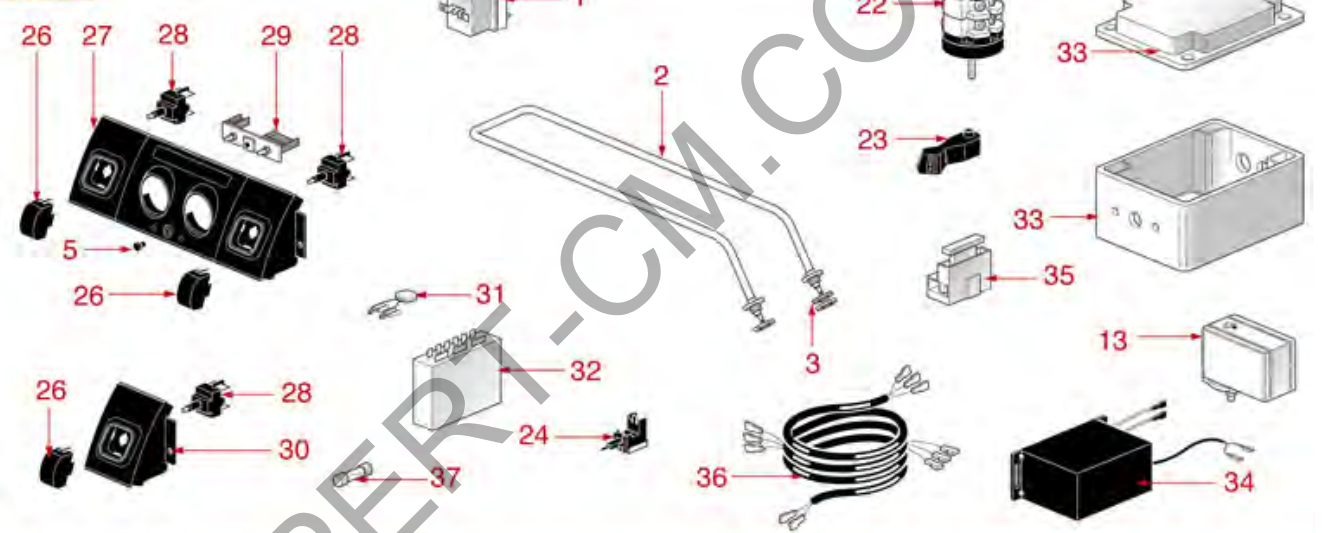

EXPERT-CM.COM.UA

ELECTRICAL EQUIPMENTS S3EK-S3EP-S3 SELET

S3 E.K.

S3 E.P.

S3 SELETRON

SPAZIALE

Position	LF code no.	Description
1	1444509	THREE-PHASE THERMOSTAT 169°C
3	1186236	O-RING 03043 VITON
8	1319756	PUSH-BUTTON PANEL MEMBRANE 5 BUTTONS
9	1319224	CIRCUIT BOARD 5 BUTTONS
13	1320531	PRESSURE SWITCH P302/6 3-POLES 30A
13	1320541	PRESSURE SWITCH PARKER
22	1057012	SELECTOR SWITCH 0-1 POSITIONS 32A 600V
22	1057013	SELECTOR SWITCH 0-1 POSITIONS 20A 600V
22	1057014	SELECTOR SWITCH 0-1 POSITIONS 25A 600V
23	1241152	KNOB FOR SELECTOR SWITCH
24	1319220	BIPOLAR PUSH BUTTON 0.1A 20V
26	1319221	SWITCH BUTTON
28	1319005	BIPOLAR SWITCH 16A 250V
44	1455001	VOLUMETRIC FLOW METER GICAR
46	1351007	STATIC RELAY 35A 24/600VAC
48	1351007	STATIC RELAY 35A 24/600VAC
49	1341320	TEMPERATURE PROBE \varnothing 3/8" M