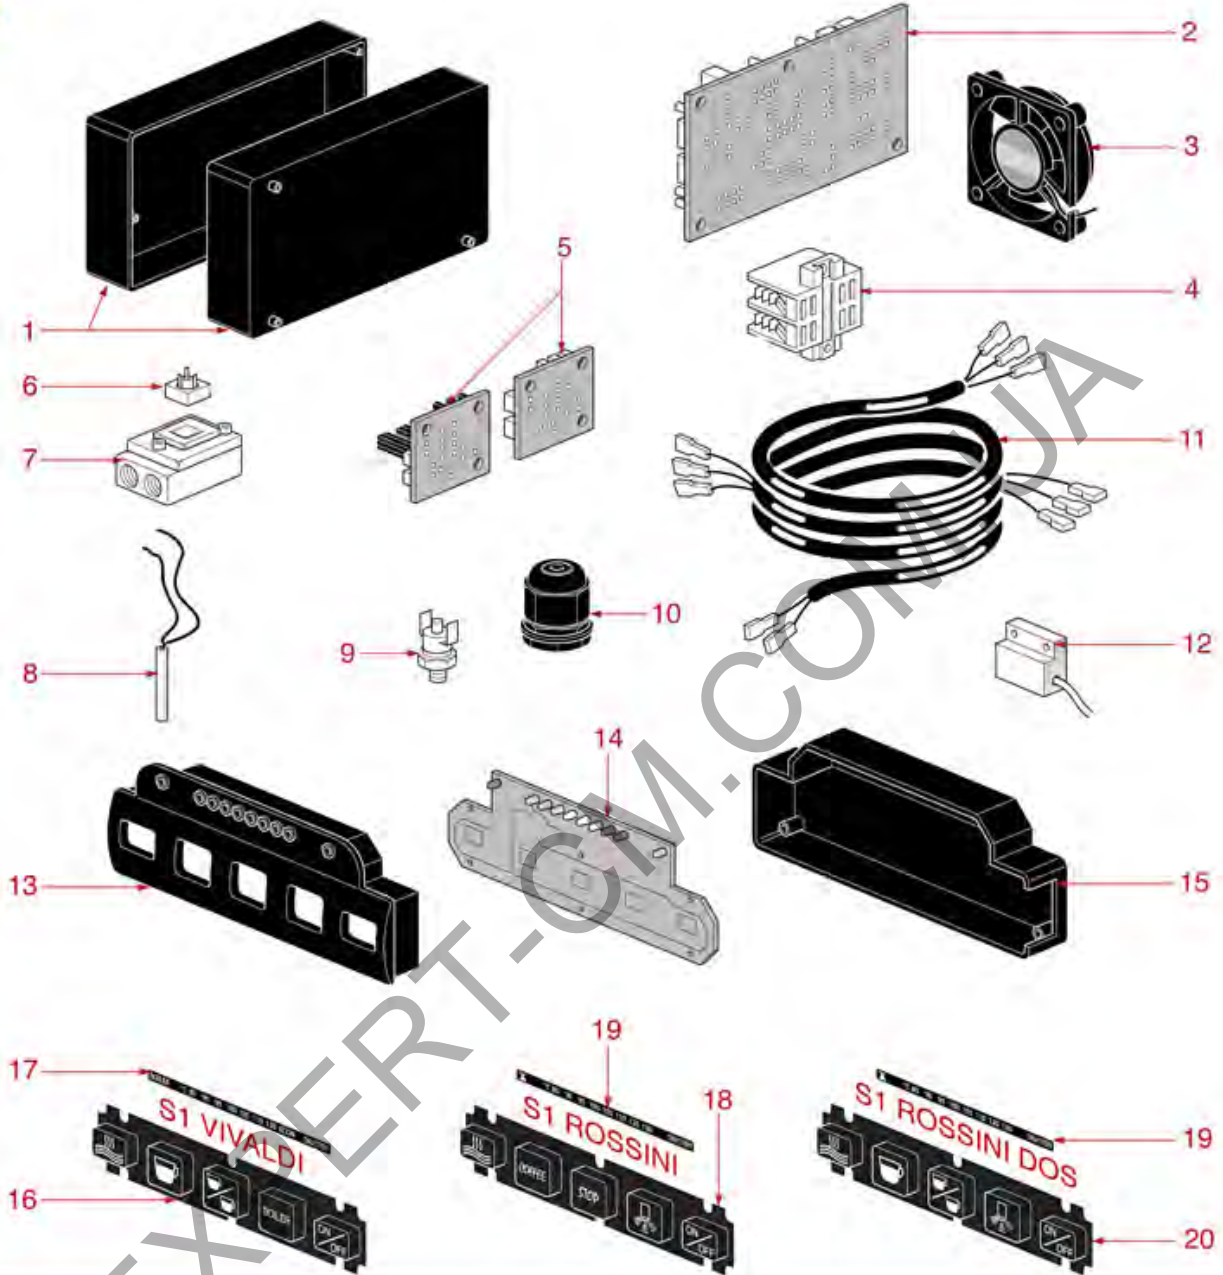

ELECTRICAL EQUIPMENTSS1-S1 VIVALDI-S1 RO

S1

SPAZIALE

Position	LF code no.	Description
7	1455001	VOLUMETRIC FLOW METER GICAR
8	1445002	TEMPERATURE PROBE
9	1443012	CONTACT THERMOSTAT 180°C M5

EXPERT-CM.COM.UA