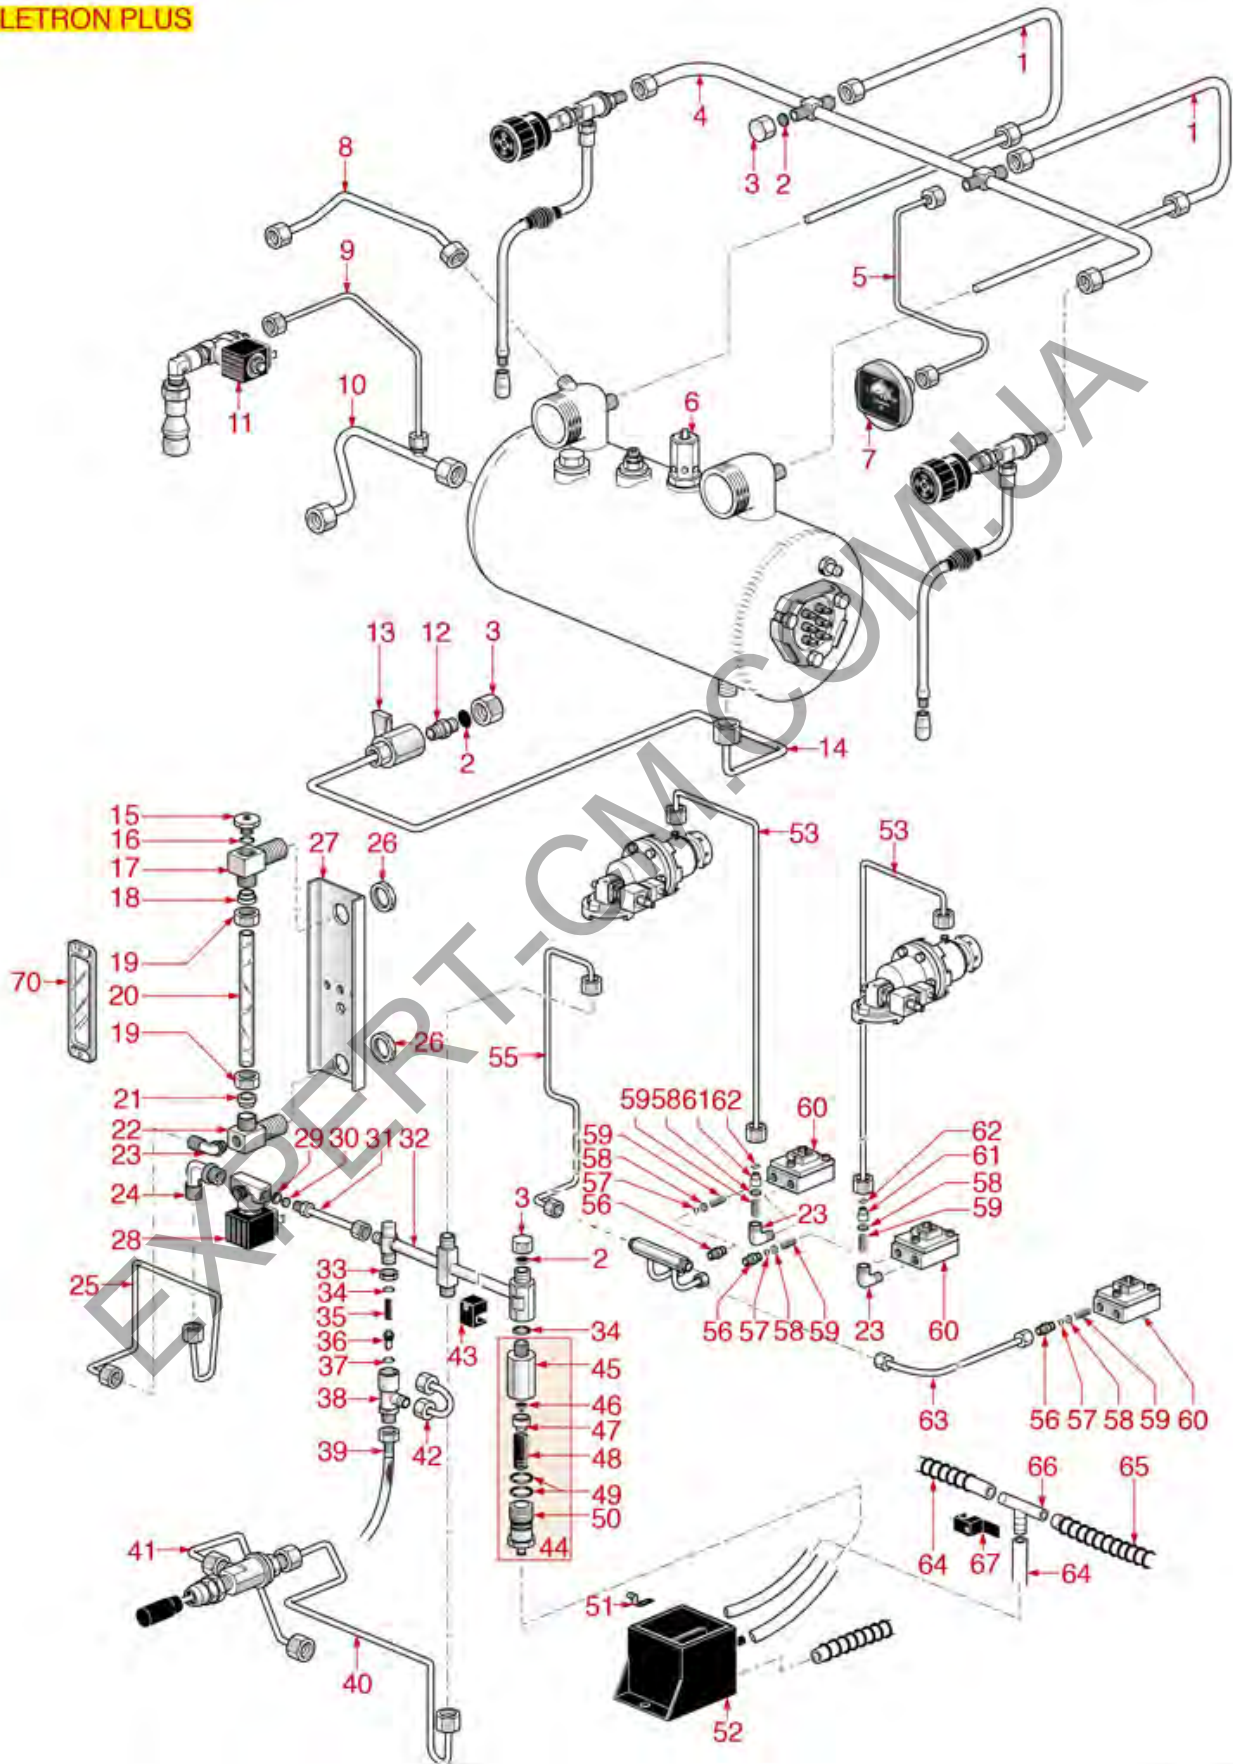

HYDRAULIC SYSTEM SELETRON PLUS

SELETRON PLUS

SPAZIALE

Position	LF code no.	Description
2	1186729	BLIND GASKET $\varnothing$ 11.5x2 mm FREE OF ASBESTO
3	1439021	CAP $\varnothing$ 1/4"F HEIGHT 16 mm NUT 17 mm
6	1523022	BOILER VALVE $\varnothing$ 1/2"M
7	1245028	BOILER PRESSURE GAUGE $\varnothing$ 58 mm 0-2.5 bar
11	5033799	2WAY SOLENOID VALVE ODE $\varnothing$ 1/4" 24V 8W
12	1349102	FITTING $\varnothing$ 1/4"M-1/4"M
13	3526699	BALL VALVE $\varnothing$ 1/4" MF
15	1523534	BOILER VALVE $\varnothing$ 1/4"M
15	1523537	BOILER VALVE $\varnothing$ 1/4"M
16	1186730	O-RING 0114 VITON
18	1186226	FLAT EPDM GASKET
19	1528045	GLASS FASTENING NUT $\varnothing$ 1/2"F HOLE 13 mm
20	1520571	LEVEL GLASS $\varnothing$ 11x150 mm
21	1186733	FLAT RED SILICONE GASKET
23	1349710	NICHEL PLATED L-FITTING $\varnothing$ 1/4"M-1/4"M
26	1349504	NUT $\varnothing$ 1/2" KEY 25x6 mm
30	1160017	STAINLESS STEEL WATER FILTER $\varnothing$ 8x1.5 mm
33	1348036	NUT $\varnothing$ 3/8" WRENCH 21x6mm
34	1186709	O-RING 0115 VITON
35	1250202	SPRING $\varnothing$ 8x30 mm
36	1523023	TRIANGULAR NON-RETURN VALVE
37	1186717	O-RING 02031 VITON
39	1449710	FLEX HOSE $\varnothing$ 3/8" Fp x Fc 300 mm
44	1523561	EXPANSION VALVE $\varnothing$ 1/4"M 10-14 bar
46	1186129	GASKET FLAT NBR $\varnothing$ 15/6x10 mm
47	1186689	GASKET HOLDER FOR TAP
49	1186246	VITON O-RING R9 0121
52	1527532	OUTLET TANK
56	1349111	FITTING $\varnothing$ 1/8"M 1/4"M
57	1186730	O-RING 0114 VITON
58	1160536	WATER FILTER $\varnothing$ 7 mm
59	1250182	JET SPRING $\varnothing$ 6.5x13 mm SPRAY NOZZLE
60	1455001	VOLUMETRIC FLOW METER GICAR
61	1500516	JET GROUP
62	1186718	FLAT PTFE GASKET $\varnothing$ 7x5x1 mm
64	1449686	SILICONE HOSE $\varnothing$ 6x12 SHORE 60 - 10 m
66	5092124	
70	1201300	LEVEL PLATE 30x110 mm