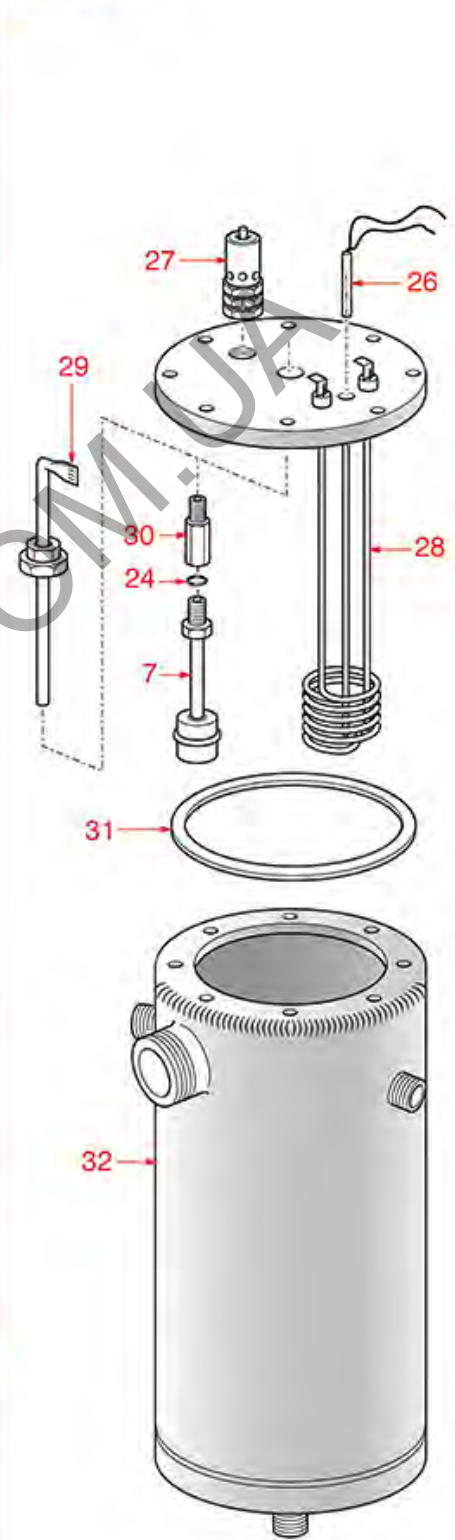

BOILER S2-S3-S5-S8-S9-S40-SELETRON

S2-S3-S5-S8-S9-S40-SELETRON PLUS-3000

NEW 1 GR

SP4001

Positions without LF code no.: upon request

SPAZIALE

Position	LF code no.	Description
2	1186591	O-RING 0128 VITON
5	3186244	O-RING 03125 EPDM
6	1186707	O-RING 0108 VITON
7	1188506	LEVEL MICROSWITCH COMPLETE
8	3341011	LEVEL PROBE $\varnothing$ 1/4"M-140 mm
10	1523022	BOILER VALVE $\varnothing$ 1/2"M
13	1186513	BOILER GASKET $\varnothing$ 148x135x2 mm
15	1186714	O-RING 0119 VITON
17	1341756	TEMPERATURE PROBE
18	1349112	FITTING $\varnothing$ 1/4"M-3/8"M
19	1341320	TEMPERATURE PROBE $\varnothing$ 3/8"M
20	1755080	HEATING ELEMENT 3500W 230V
20	1755085	HEATING ELEMENT 5800W 230V
20	1755087	HEATING ELEMENT 2800W 230V
20	1755090	HEATING ELEMENT 4800W 220V
20	1755094	HEATING ELEMENT 4800W 230V NICKEL PLATED
21	1186715	O-RING 0159 VITON
22	1755093	HEATING ELEMENT 3800W 230V
22	1755221	HEATING ELEMENT 2800W 220/380V
22	1755222	HEATING ELEMENT 3800W 220/380V
23	1186636	ASBESTOS FREE FLAT GASKET $\varnothing$ 62x51x2 mm
24	1186707	O-RING 0108 VITON
25	1449073	BULB SHEATH M10x310 mm
26	1444509	THREE-PHASE THERMOSTAT 169°C
27	1523021	BOILER VALVE $\varnothing$ 3/8"M
28	1755084	HEATING ELEMENT 2000W 220V
29	3341011	LEVEL PROBE $\varnothing$ 1/4"M-140 mm
31	1186706	BOILER GASKET $\varnothing$ 93x80x2 mm
33	1786047	TRIANGULAR GASKET FOR HEATING ELEMENT
34	1786046	TRIANGULAR GASKET FOR HEATING ELEMENT