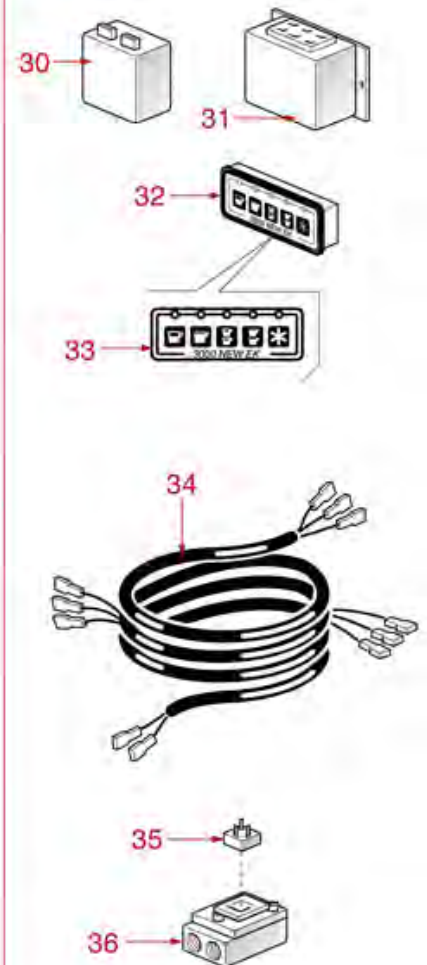

EXPERT-CM.COM.UA

ELECTRICAL EQUIPMENTS SELETRON PLUS

SELETRON PLUS

SP5301

SPAZIALE

Position	LF code no.	Description
2	1319218	BIPOLAR PUSH-BUTTON 12A 250V BLACK
3	1445003	TEMPERATURE PROBE
5	1186236	O-RING 03043 VITON
10	1444509	THREE-PHASE THERMOSTAT 169°C
14	1351007	STATIC RELAY 35A 24/600VAC
16	1351007	STATIC RELAY 35A 24/600VAC
23	1341320	TEMPERATURE PROBE \varnothing 3/8" M
25	1455001	VOLUMETRIC FLOW METER GICAR
26	1057012	SELECTOR SWITCH 0-1 POSITIONS 32A 600V
26	1057013	SELECTOR SWITCH 0-1 POSITIONS 20A 600V
26	1057014	SELECTOR SWITCH 0-1 POSITIONS 25A 600V

EXPERT-CM.COM.UA

ELECTRICAL EQUIPMENTS NEW-RAPID-SPAZIO

NEW-RAPID-SPAZIO

E.C.

E.P.

E.K.

SP5401

SPAZIALE

Position	LF code no.	Description
1	1444509	THREE-PHASE THERMOSTAT 169°C
3	1320531	PRESSURE SWITCH P302/6 3-POLES 30A
3	1320541	PRESSURE SWITCH PARKER
4	3221097	NEUTRAL INDICATOR LAMP 220V
6	3221162	GREEN LAMP RECEPTACLE
8	1186236	O-RING 03043 VITON
10	1057003	SELECTOR SWITCH 0-2 POSITIONS 20A 600V
10	1057012	SELECTOR SWITCH 0-1 POSITIONS 32A 600V
10	1057013	SELECTOR SWITCH 0-1 POSITIONS 20A 600V
10	1057014	SELECTOR SWITCH 0-1 POSITIONS 25A 600V
15	3240410	MICROSWITCH 16(4)A 250V
17	1240412	MAGNETIC MICROSWITCH
19	1054007	LEVEL REGULATOR 230V
24	5048108	REGULATOR LEVEL 24V
30	1054566	DOSER CONTROL BOX 2 GROUPS 230V
31	1054009	DOSER CONTROL BOX 3 GROUPS 230V 50Hz
32	1319758	PUSH-BUTTON PANEL 5 BUTTONS
33	1319750	PUSH-BUTTON PANEL MEMBRANE 5 BUTTONS
36	1455001	VOLUMETRIC FLOW METER GICAR