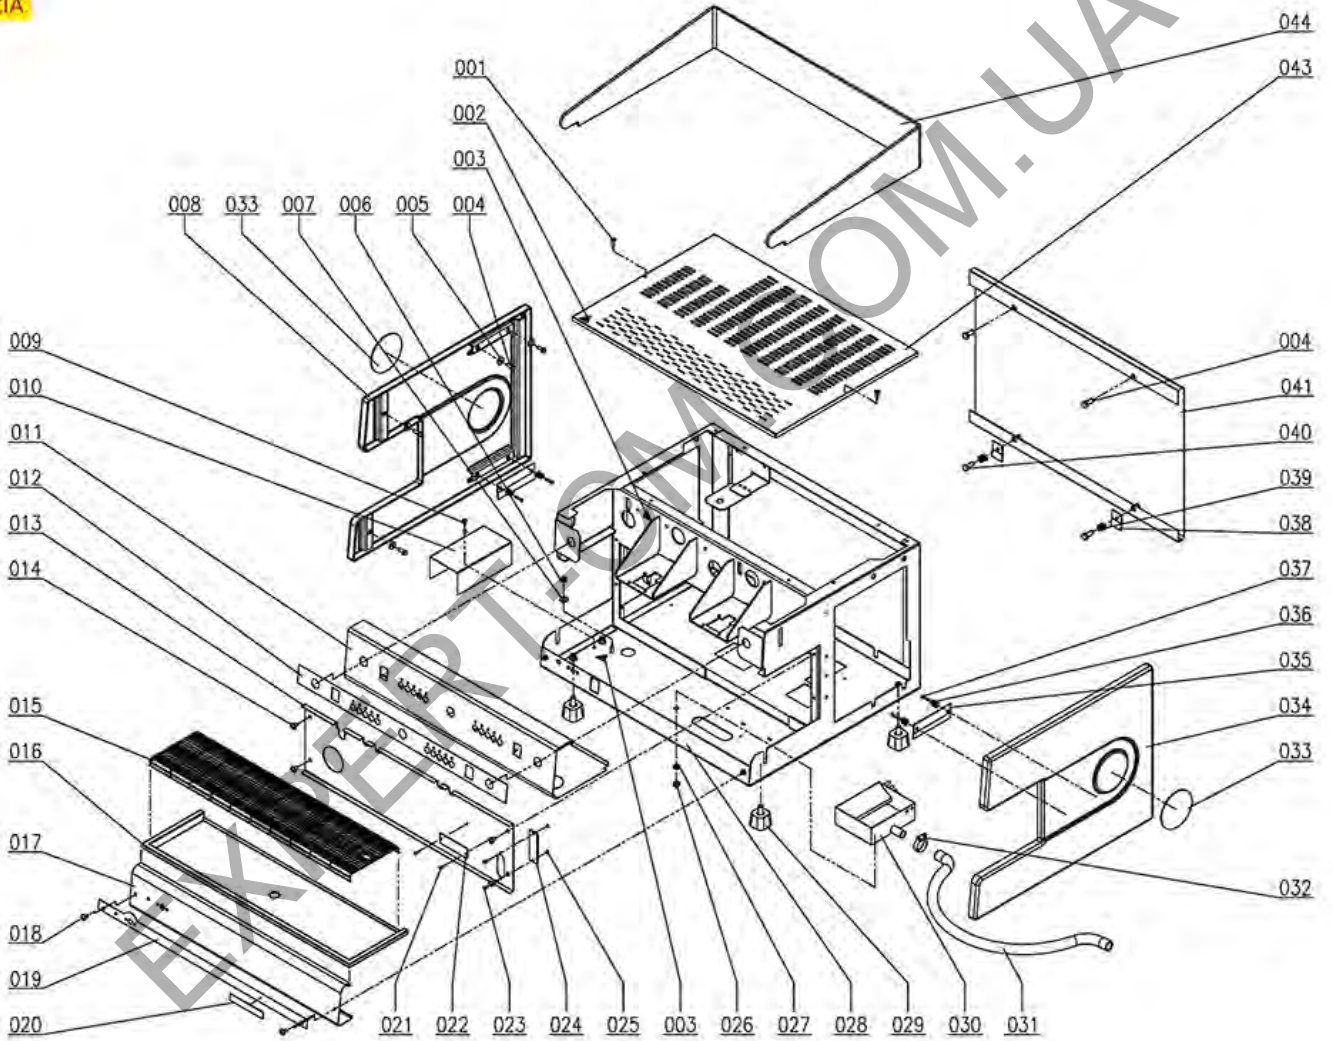

VENEZIA BODY

VENEZIA

SAR5001

SANREMO

Position	LF code no.	Description
25	5060610	HEXAGONAL NUT MEDIUM M3
31	1449672	DRAIN PIPE ELISPIR $\varnothing$ 16x23 mm - 5 m
32	3449466	HOSE CLAMP 16-27

EXPERT-CM.COM.UA