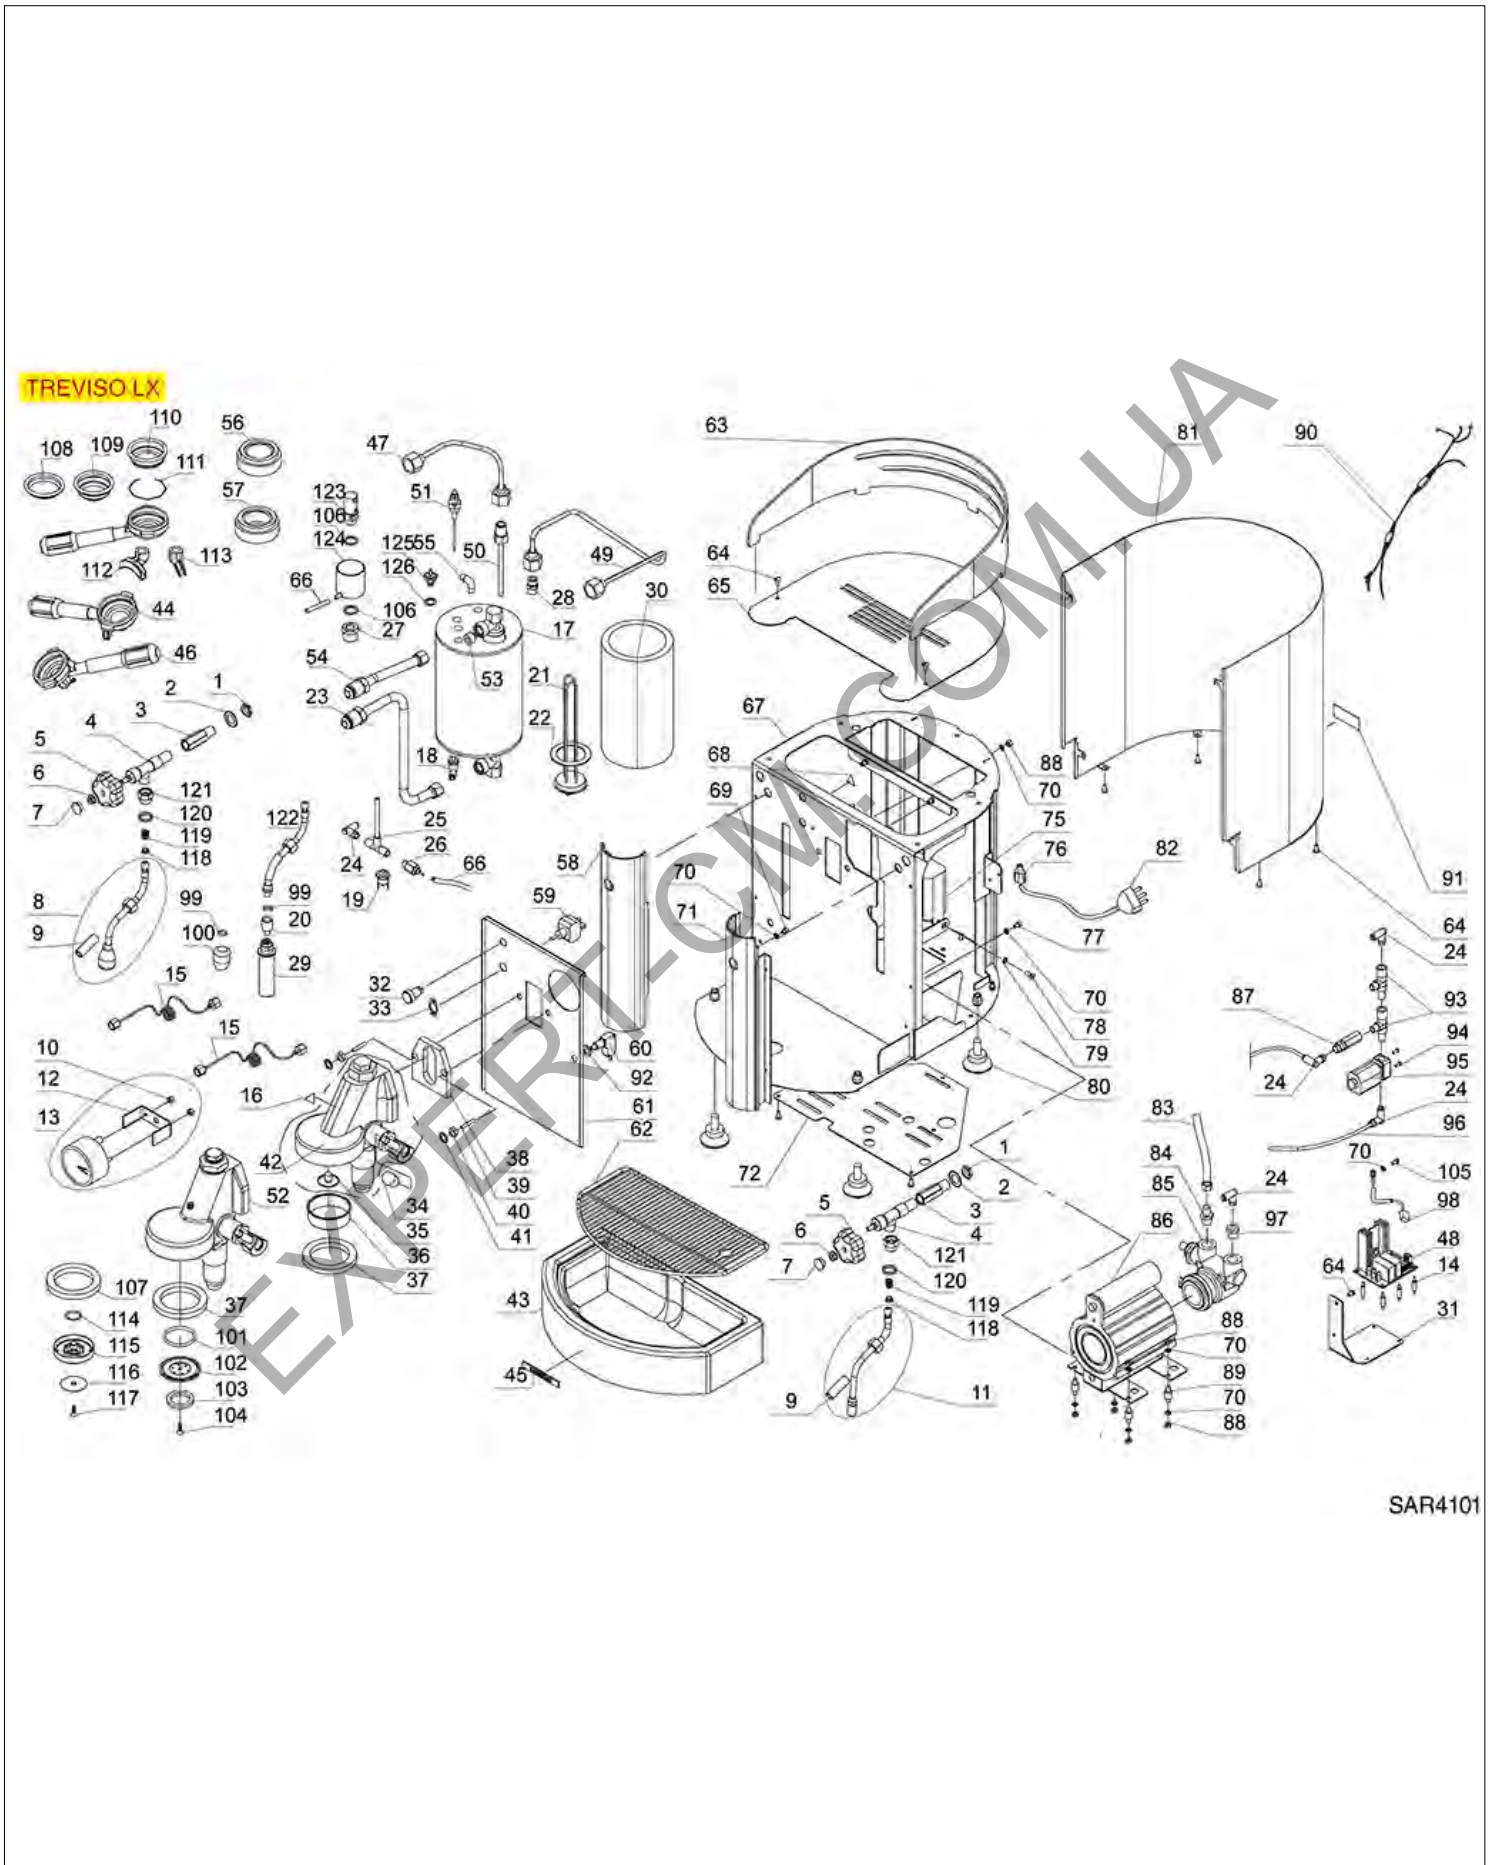

TREVISO LX COMPLETE EXPLODED DRAWING

SAR4101

SANREMO

Position	LF code no.	Description
9	1187501	BURN PREVENTING PIPE HANDGRIP ø 8 mm
22	1186623	PTFE FLAT GASKET ø 53x43x3 mm
26	1720013	EXPANSION VALVE 12 bar
35	1501561	GROUP SPRAY NOZZLE ø 30 mm M10x1
36	1081016	SHOWER SCREEN ø 60 mm
36	1081116	SHOWER SCREEN ø 60 mm
36	1081216	SHOWER SCREEN ø 60 mm
36	1081516	SHOWER ø 60 mm
37	1186722	FILTER HOLDER GASKET ø 73x57x8 mm
38	1186384	COFFEE GROUP GASKET 80x70x2 mm
38	1186508	COFFEE GROUP GASKET 77x73x2 mm
39	1184009	STAINLESS STEEL M8x25 mm STUD
59	1319631	LEVER BIPOLAR SWITCH 15A 250V
87	1720014	EXPANSION VALVE ø 1/8"F-1/8"F
100	1449332	WATER PIPE NOZZLE
101	3160044	O-RING 03187 EPDM
107	1186723	FILTER HOLDER GASKET ø 73x57x8.5 mm
108	1160339	BLIND FILTER
109	1160252	2-CUP FILTER 12 GRAMS
110	1160251	1 CUP FILTER 6 g
111	1250333	SPRING FILTER BLOCK ø 1.30 mm ST.STEEL
113	1022501	SINGLE SPOUT ø 3/8"
123	1515005	BOILER VALVE ø 3/8"M - 1.8 bar CE/PED
125	1523534	BOILER VALVE ø 1/4"M
126	1186232	COPPER FLAT GASKET ø 19x13.5x1.5 mm

EXPERT-CM.COM.UA