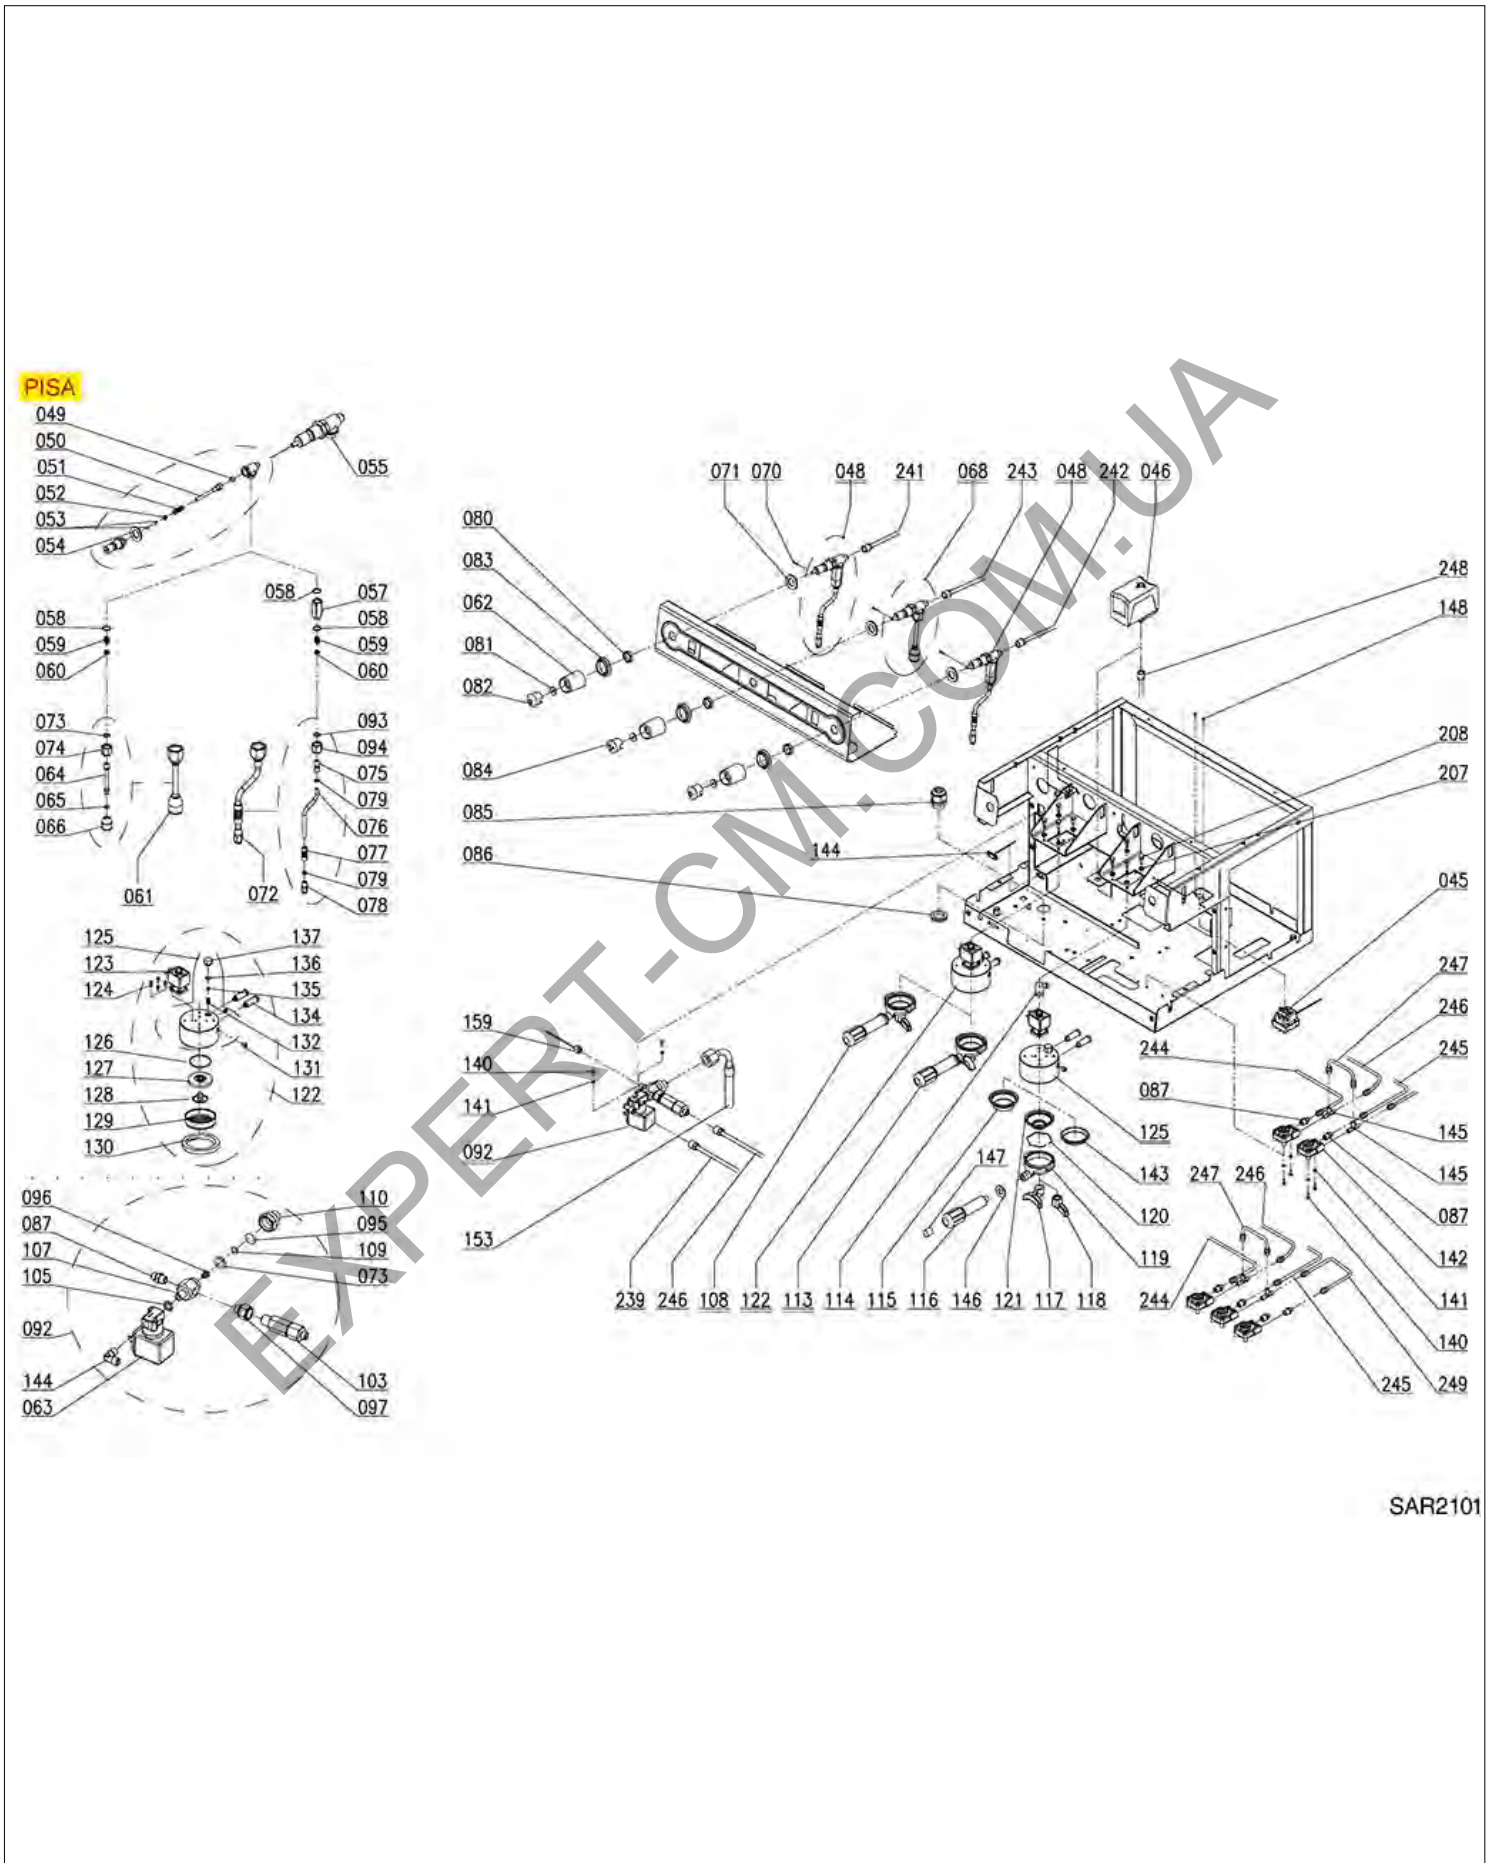

SANREMO

Position	LF code no.	Description
25	5060610	HEXAGONAL NUT MEDIUM M3
29	1313102	FOOT $\varnothing$ 50 mm M10 H=55÷69 mm
30	1527048	DRAIN TANK
31	1449672	DRAIN PIPE ELISPIR $\varnothing$ 16x23 mm - 5 m
32	3449466	HOSE CLAMP 16-27

EXPERT-CM.COM.UA

PISA GROUPE AND WATER/STEAM TAPS

SAR2101

Positions without LF code no.: upon request