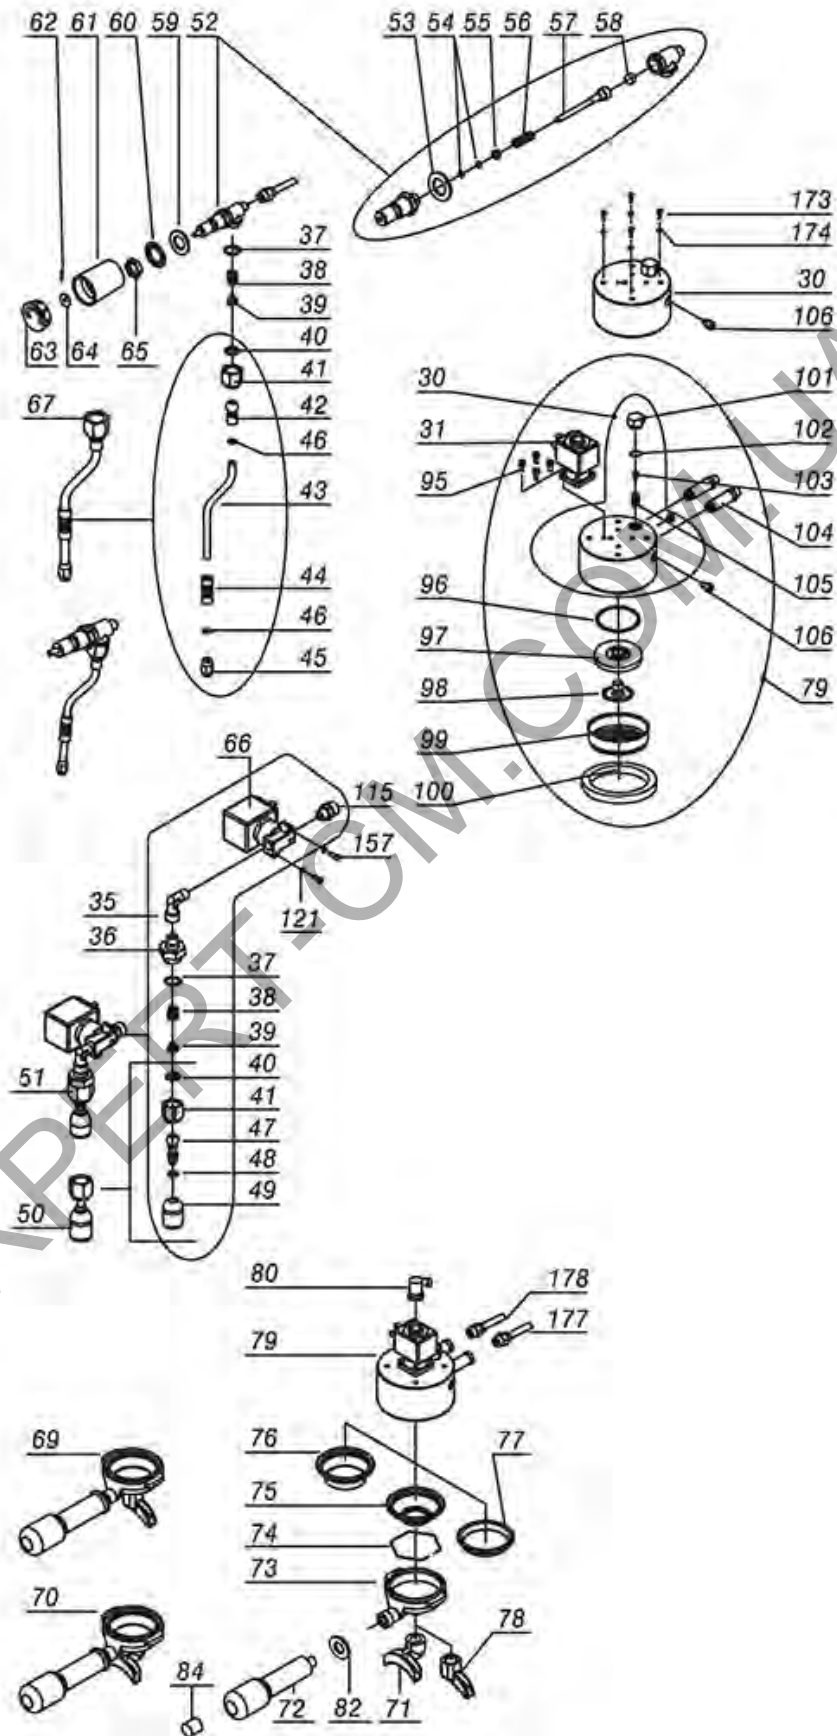

ZOE GROUP AND WATER/STEAM TAPS

ZOE

SANREMO

Position	LF code no.	Description
31	1120335	3-WAY SOLENOID VALVE PARKER 230V 50/60Hz
37	1786208	O-RING 02062 GREEN VITON
38	1250019	SPRING $\varnothing$ 12x16.5 mm
39	1186988	STEAM TAP JOINT BUSHING
40	1786297	O-RING R10 EPDM
44	5030025	BURN PREVENTING RUBBERP.F/PIPE $\varnothing$ 10 mm
49	1449332	WATER PIPE NOZZLE
52	1348056	WATER/STEAM TAP
53	1186620	COPPER FLAT GASKET $\varnothing$ 22x17x1.5 mm
54	1186854	O-RING EPDM R5
55	1186244	SPRING BUSHING
56	1250415	TAP SPRING $\varnothing$ 10x32 mm
57	1324066	WATER/STEAM TAP PIN
58	1186442	BLIND GASKET $\varnothing$ 12x5.8 mm SILICONE
62	3389013	STAINLESS STEEL PIN $\varnothing$ 2x12 mm
64	1528059	WASHER FLAT LARGE M6
66	5019899	SOLE. VALVE PARKER 2 WAYS 240V 50/60Hz
73	1165134	FILTER HOLDER FOR SANREMO/SCALA COFFEE M
74	1250333	SPRING FILTER BLOCK $\varnothing$ 1.30 mm ST.STEEL
75	1160251	1 CUP FILTER 6 g
76	1160252	2-CUP FILTER 12 GRAMS
77	1160339	BLIND FILTER
80	5055817	ELBOW FITTING $\varnothing$ 1/8" M - $\varnothing$ 5 mm
96	3160044	O-RING 03187 EPDM
97	1086049	SHOWER HOLDER SPRAYER
98	1501561	GROUP SPRAY NOZZLE $\varnothing$ 30 mm M10x1
99	1081116	SHOWER SCREEN $\varnothing$ 60 mm
100	1186722	FILTER HOLDER GASKET $\varnothing$ 73x57x8 mm
100	1186723	FILTER HOLDER GASKET $\varnothing$ 73x57x8.5 mm
102	1186594	FLAT PTFE GASKET $\varnothing$ 20x17x2 mm
103	1501541	NOZZLE M6x1 HOLE $\varnothing$ 0,8 mm
105	1160517	WATER FILTER $\varnothing$ 8,5x22 mm