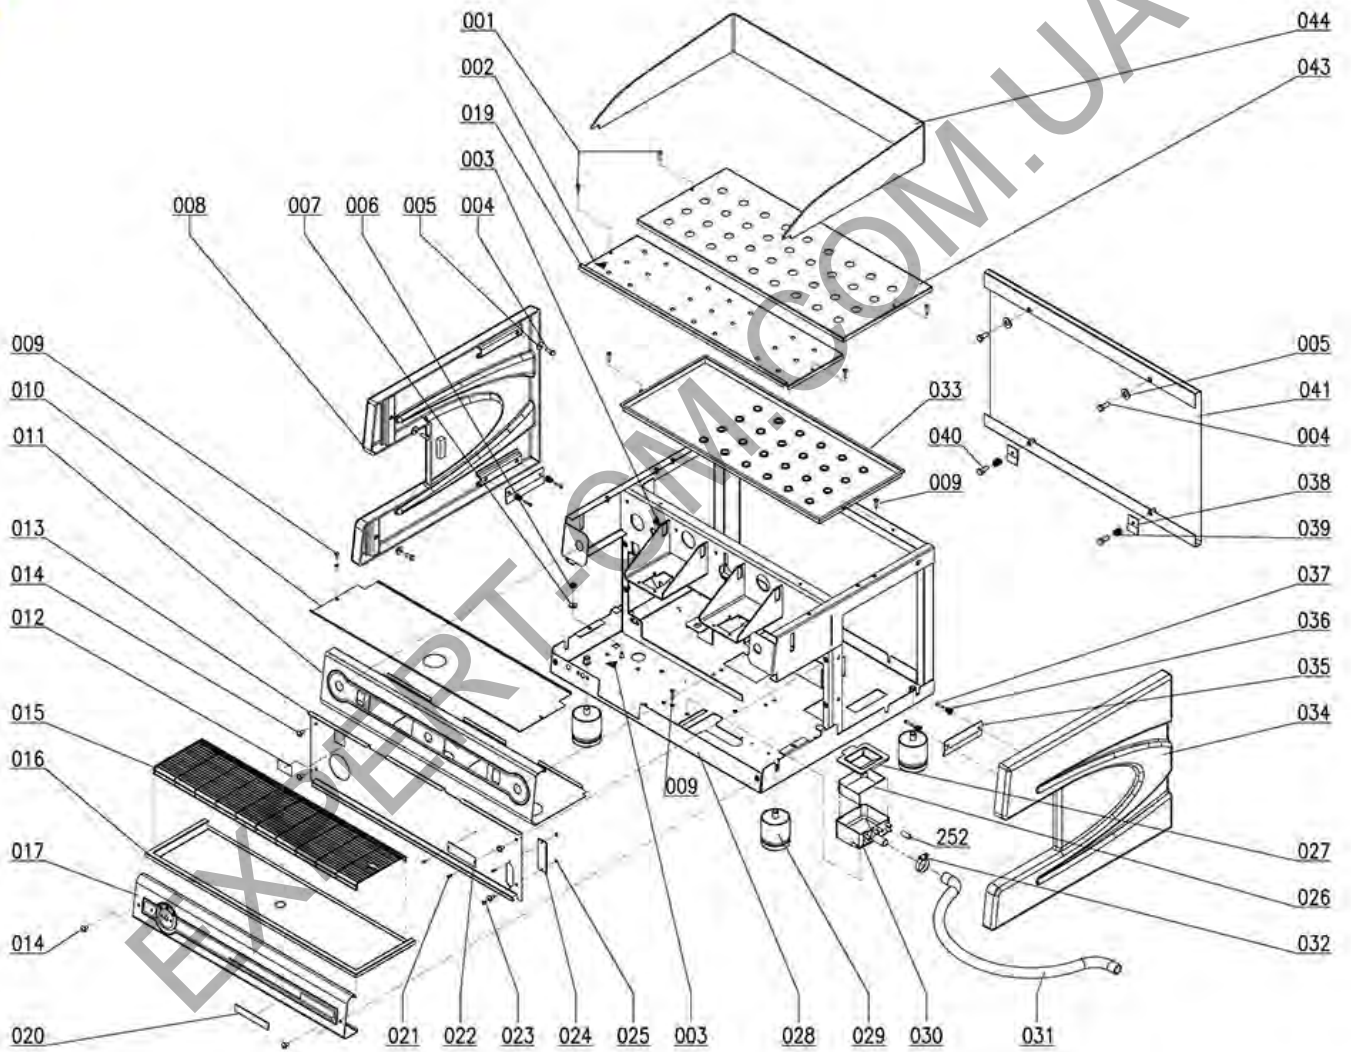

SANREMO

Position	LF code no.	Description
217	5032976	ELECTRONIC CIRCUIT BOARD 6-BUTTONS PANEL
219	5036032	BLACK BIPOLAR SWITCH 16A 250V
221	1054057	DOSER CONTROL BOX 1-2-3 GROUPS 230V

EXPERT-CM.COM.UA

PISA BODY

PISA

SAR2001