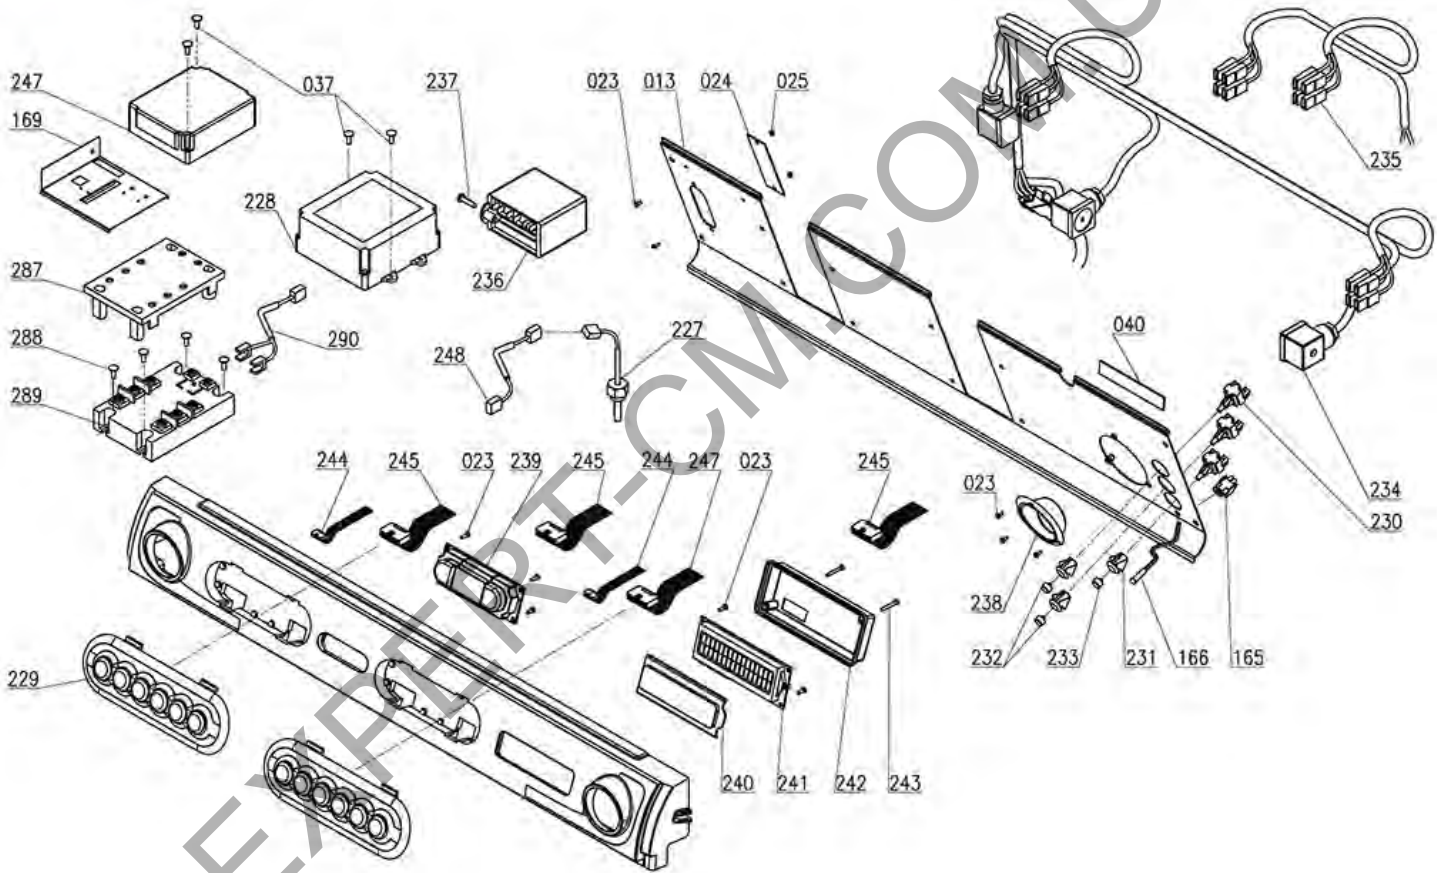

VERONA PUSH-BUTTONS

VERONA

SAR6401

SANREMO

Position	LF code no.	Description
25	5060610	HEXAGONAL NUT MEDIUM M3
166	1221070	ORANGE INDICATOR LIGHT 230V

EXPERT-CM.COM.UA