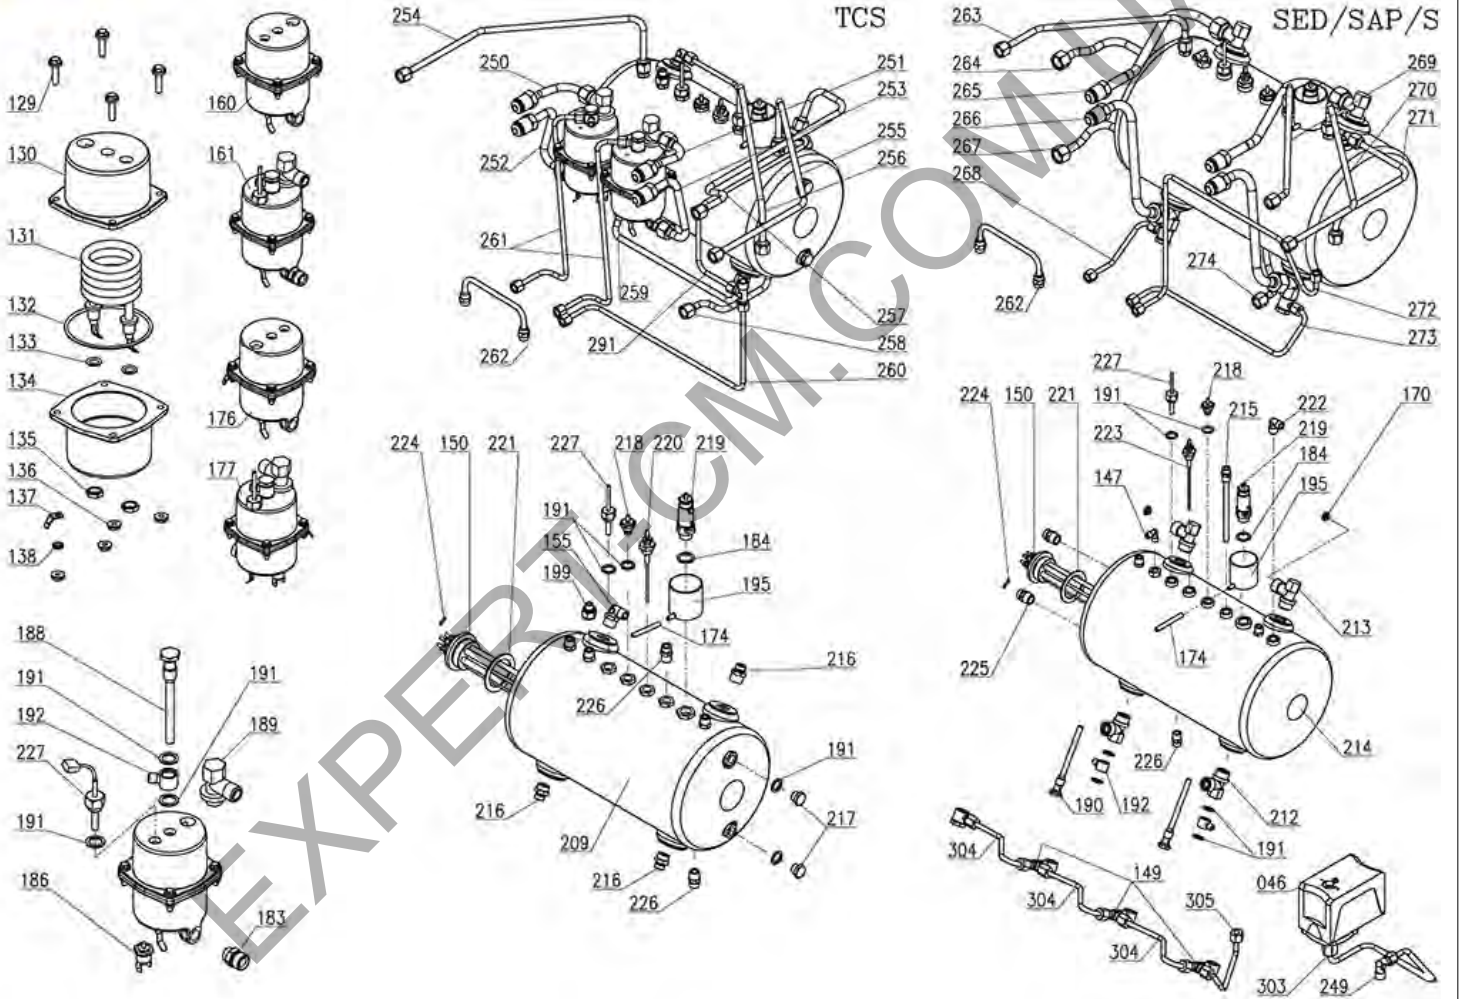

VERONA BOILER AND HYDRAULIC SYSTEM

VERONA

SAR6301

SANREMO

Position	LF code no.	Description
46	1320531	PRESSURE SWITCH P302/6 3-POLES 30A
147	1349227	"L" COUPLING $\varnothing$ 1/8"M- $\varnothing$ 6 mm
150	1455065	HEATING ELEMENT 4500W 380V
150	1455066	HEATING ELEMENT 5100W 380V
150	5021939	HEATING ELEMENT 2700W 380V
191	1186232	COPPER FLAT GASKET $\varnothing$ 19x13.5x1.5 mm
199	3349330	NICHEL-PLATED FITTING $\varnothing$ 1/4"M-1/8"F
218	1523534	BOILER VALVE $\varnothing$ 1/4"M
219	1515005	BOILER VALVE $\varnothing$ 3/8"M - 1.8 bar CE/PED
220	5058690	LEVEL PROBE $\varnothing$ 1/4"M-120 mm
221	1186179	PTFE FLAT GASKET $\varnothing$ 57x43x3 mm
223	1341751	LEVEL PROBE $\varnothing$ 1/4"M-150 mm

EXPERT-CM.COM.UA