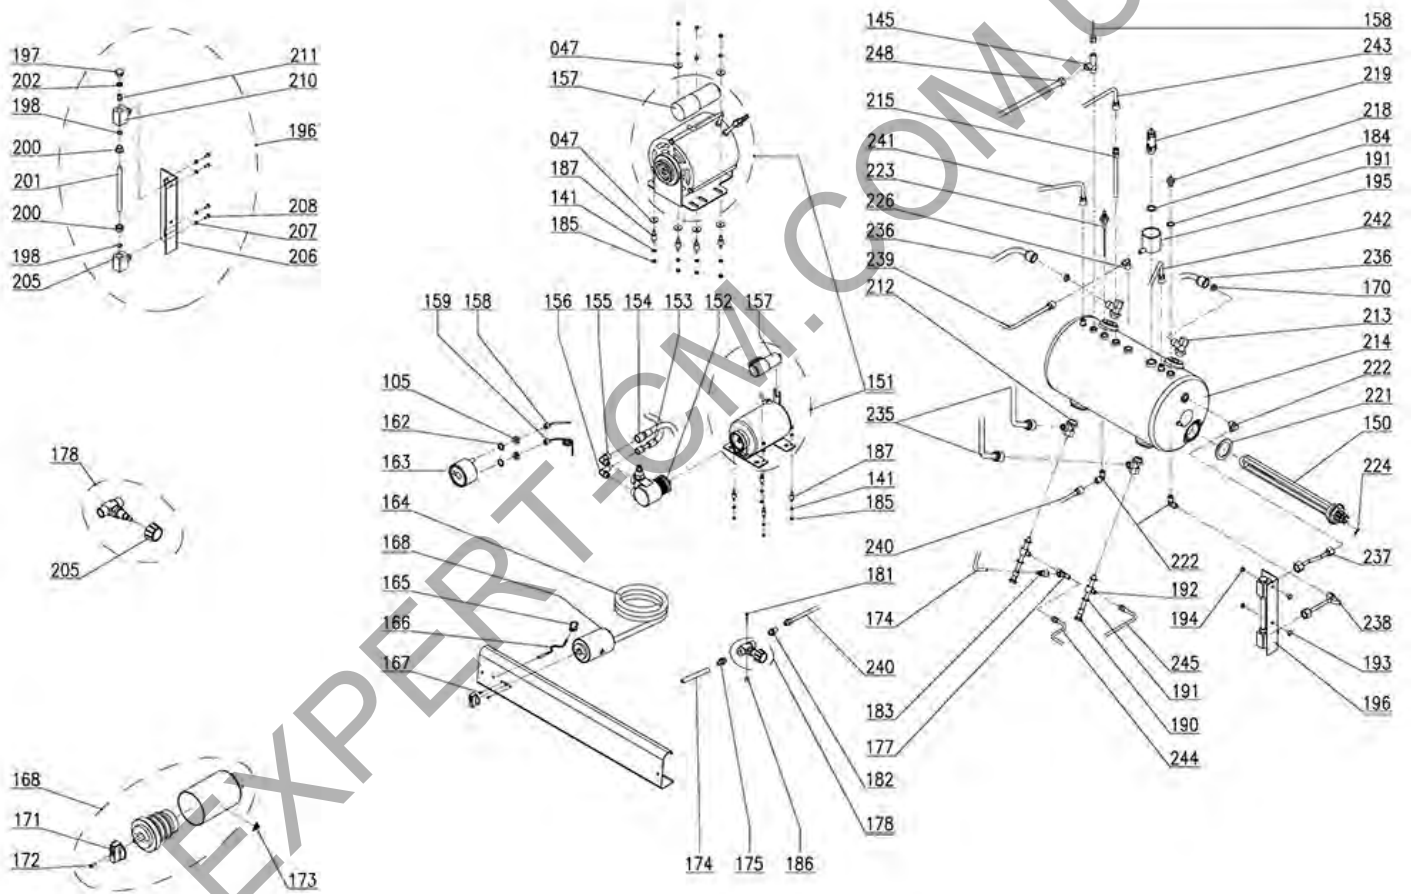

SANREMO

Position	LF code no.	Description
45	1444509	THREE-PHASE THERMOSTAT 169°C
46	1320531	PRESSURE SWITCH P302/6 3-POLES 30A
49	1186442	BLIND GASKET $\varnothing$ 12x5.8 mm SILICONE
50	1324066	WATER/STEAM TAP PIN
51	1250415	TAP SPRING $\varnothing$ 10x32 mm
52	1186244	SPRING BUSHING
53	1186854	O-RING EPDM R5
54	1186620	COPPER FLAT GASKET $\varnothing$ 22x17x1.5 mm
55	1348056	WATER/STEAM TAP
58	1786208	O-RING 02062 GREEN VITON
59	1250019	SPRING $\varnothing$ 12x16.5 mm
60	1186988	STEAM TAP JOINT BUSHING
61	1549042	COMPLETE CHROME-PLATED WATER PIPE
62	1241184	STEAM/WATER TAP KNOB
63	5019899	SOLE. VALVE PARKER 2 WAYS 240V 50/60Hz
66	1449332	WATER PIPE NOZZLE
70	3389013	STAINLESS STEEL PIN $\varnothing$ 2x12 mm
73	1186805	O-RING 0115 EPDM
74	5060158	NUT $\varnothing$ 3/8"F FOR WATER STEAM PIPE
77	5030025	BURN PREVENTING RUBBERP.F/PIPE $\varnothing$ 10 mm
81	1528059	WASHER FLAT LARGE M6
82	1241186	STEAM INSERT FOR KNOB
84	1241185	WATER INSERT FOR KNOB
93	1786297	O-RING R10 EPDM
95	1160087	STAINLESS STEEL WATER FILTER $\varnothing$ 15 mm
97	3349330	NICHEL-PLATED FITTING $\varnothing$ 1/4"M-1/8"F
103	1720012	CHECK VALVE $\varnothing$ 1/4"M-1/8"M
109	1786202	O-RING 03037 VITON
110	3349329	NICHEL-PLATED FITTING $\varnothing$ 1/4"M-3/8"F
114	5055817	ELBOW FITTING $\varnothing$ 1/8"M - $\varnothing$ 5 mm
115	1160252	2-CUP FILTER 12 GRAMS
120	1250002	S/STEEL FILTER LOCKING SPRING $\varnothing$ 1.20 mm
120	1250101	FILTER BLOCKING SPRING $\varnothing$ 1,00 mm INOX
121	1160251	1 CUP FILTER 6 g
123	1120335	3-WAY SOLENOID VALVE PARKER 230V 50/60Hz
126	3160044	O-RING 03187 EPDM
127	1086049	SHOWER HOLDER SPRAYER
128	1501561	GROUP SPRAY NOZZLE $\varnothing$ 30 mm M10x1
129	1081016	SHOWER SCREEN $\varnothing$ 60 mm
129	1081116	SHOWER SCREEN $\varnothing$ 60 mm
129	1081216	SHOWER SCREEN $\varnothing$ 60 mm
129	1081516	SHOWER $\varnothing$ 60 mm
130	1186722	FILTER HOLDER GASKET $\varnothing$ 73x57x8 mm
130	1186723	FILTER HOLDER GASKET $\varnothing$ 73x57x8.5 mm
132	1160517	WATER FILTER $\varnothing$ 8.5x22 mm
135	1501541	NOZZLE M6x1 HOLE $\varnothing$ 0,8 mm
136	1186594	FLAT PTFE GASKET $\varnothing$ 20x17x2 mm
142	1455068	VOLUMETRIC FLOWMETER GICAR
143	1160339	BLIND FILTER

PISA BOILER AND HYDRAULIC SYSTEM

PISA

SAR2201