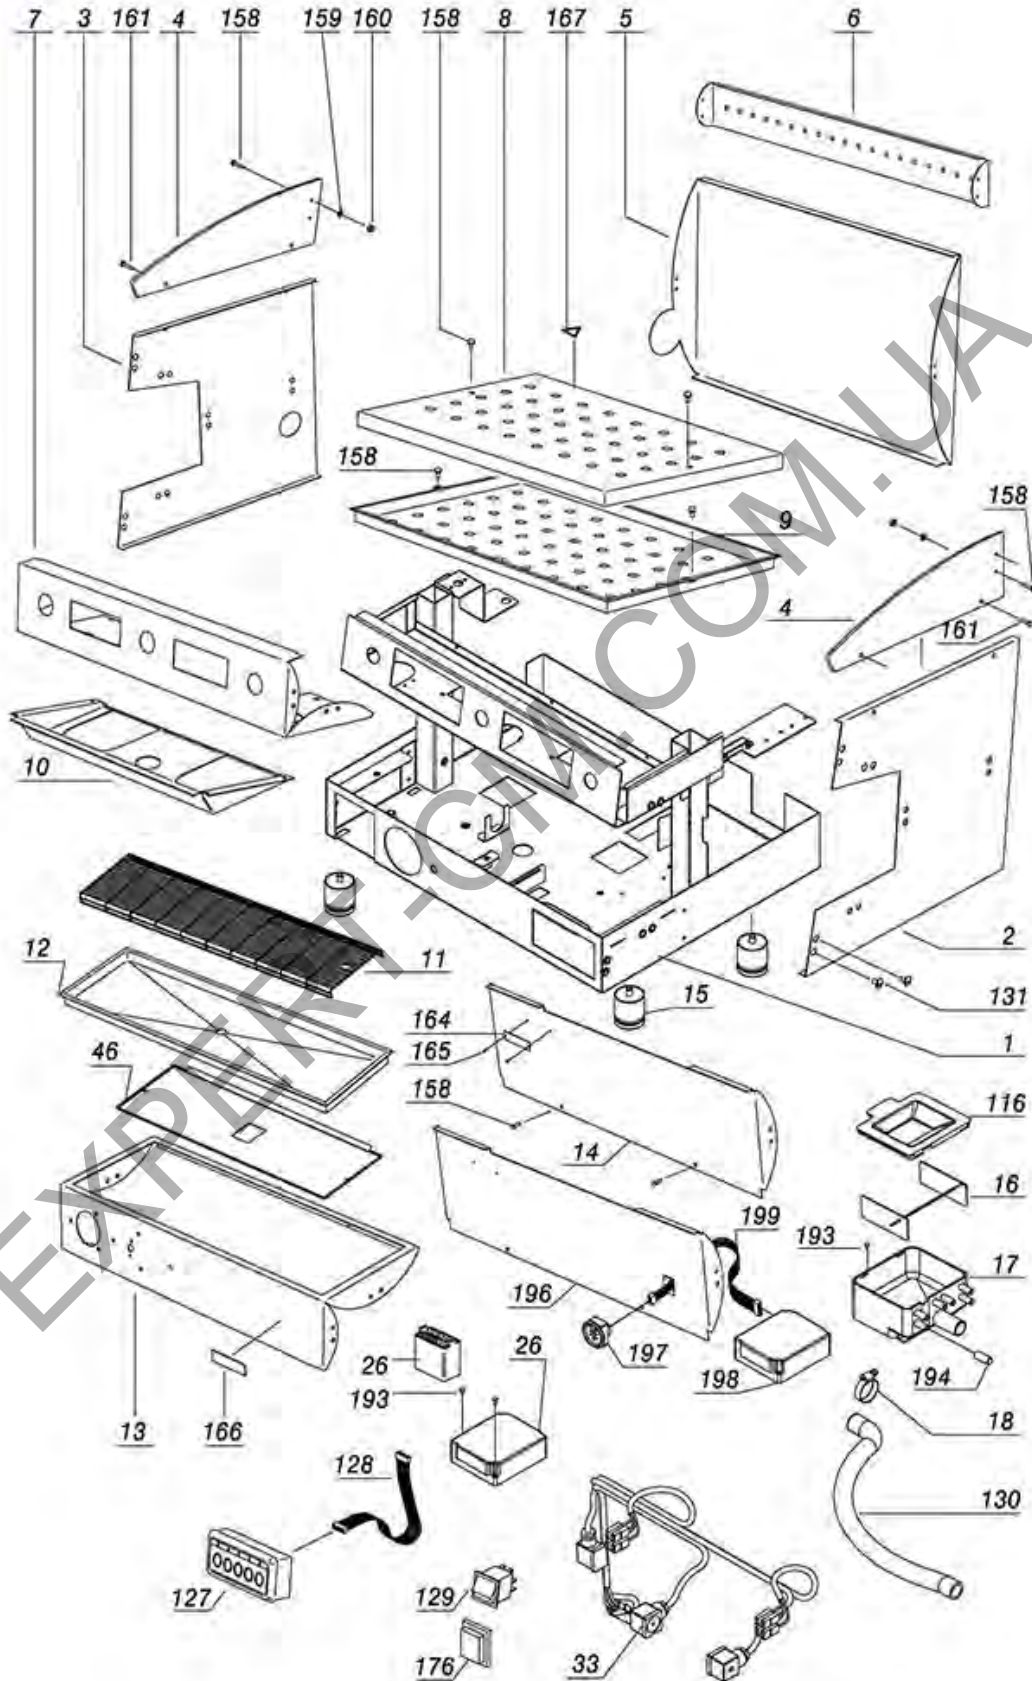

SANREMO

Position	LF code no.	Description
19	1455065	HEATING ELEMENT 4500W 380V
19	5019887	HEATING ELEMENT 2400W 380V
19	5021939	HEATING ELEMENT 2700W 380V
19	5056509	HEATING ELEMENT 1950W 380V
20	1186179	PTFE FLAT GASKET $\varnothing$ 57x43x3 mm
22	1240708	RPM MOTOR WITH CLAMP CONNECT. 150W 230V
24	1330002	ROTARY VANE PUMP ROTOFLOW $\varnothing$ 3/8" NPT
25	1320531	PRESSURE SWITCH P302/6 3-POLES 30A
28	1455068	VOLUMETRIC FLOWMETER GICAR
29	1057037	SELECTOR SWITCH 0-2 POSITIONS 20A 600V
29	5034325	SELECTOR SWITCH 0-2 POSITIONS 20A 690V
32	1221070	ORANGE INDICATOR LIGHT 230V
34	5033187	PUMP-BOILER PRESSURE GAUGE $\varnothing$ 60 mm
107	1444509	THREE-PHASE THERMOSTAT 169°C
137	1341751	LEVEL PROBE $\varnothing$ 1/4"M-150 mm
137	5058690	LEVEL PROBE $\varnothing$ 1/4"M-120 mm
138	1523534	BOILER VALVE $\varnothing$ 1/4"M
138	1523537	BOILER VALVE $\varnothing$ 1/4"M
139	1186232	COPPER FLAT GASKET $\varnothing$ 19x13.5x1.5 mm
142	1515005	BOILER VALVE $\varnothing$ 3/8"M - 1.8 bar CE/PED
154	1720013	EXPANSION VALVE 12 bar

EXPERT-CM.COM.UA

CAPRI BODY AND ELECTRONIC SYSTEM

CAPRI

SAR0701

Positions without LF code no.: upon request