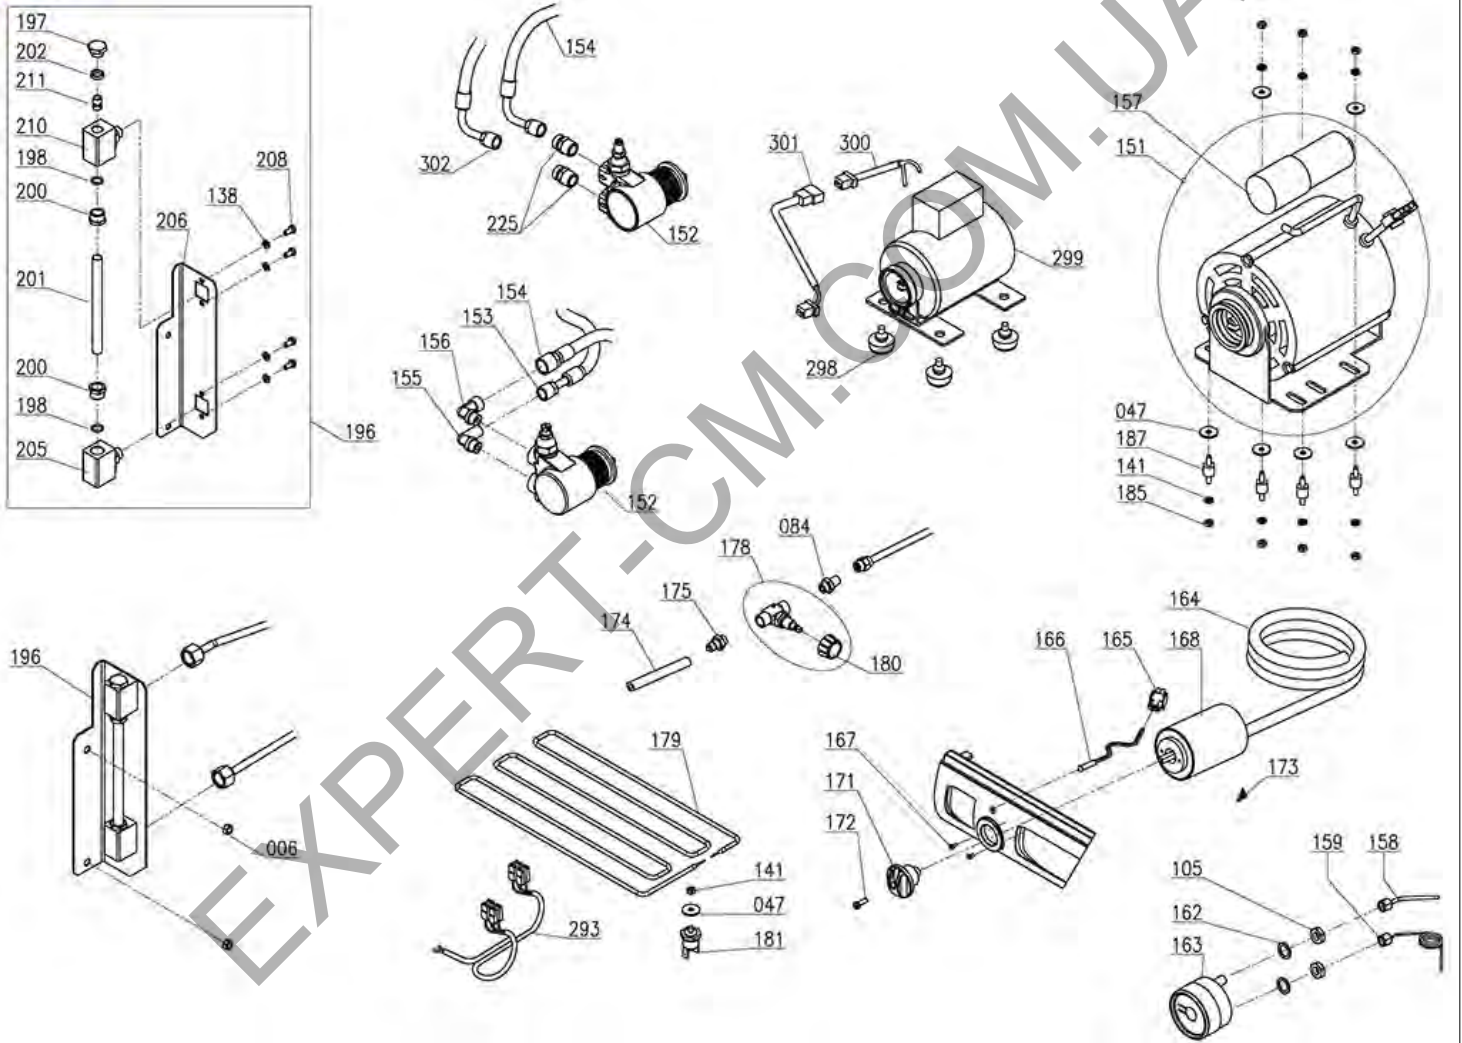

VERONA MOTOR AND LEVEL GAUGE

VERONA

SAR6201

SANREMO

Position	LF code no.	Description
151	1240383	CLAMP MOTOR RPM 165W
151	1240708	RPM MOTOR WITH CLAMP CONNECT. 150W 230V
152	1330002	ROTARY VANE PUMP ROTOFLOW $\varnothing$ 3/8" NPT
166	1221070	ORANGE INDICATOR LIGHT 230V
168	1057037	SELECTOR SWITCH 0-2 POSITIONS 20A 600V
168	5034325	SELECTOR SWITCH 0-2 POSITIONS 20A 690V
197	1439059	CAP $\varnothing$ 1/4" M NUT 19 mm H12
198	1186318	O-RING 03043 EPDM
200	1201057	FITTING $\varnothing$ 3/8" M HOLE $\varnothing$ 11 mm
201	1520100	LEVEL GAUGE GLASS $\varnothing$ 11x140 mm
202	1186404	PTFE FLAT GASKET $\varnothing$ 18x13x2 mm
211	1201056	SPACER FOR LEVEL GLASS

EXPERT-CM.COM.UA