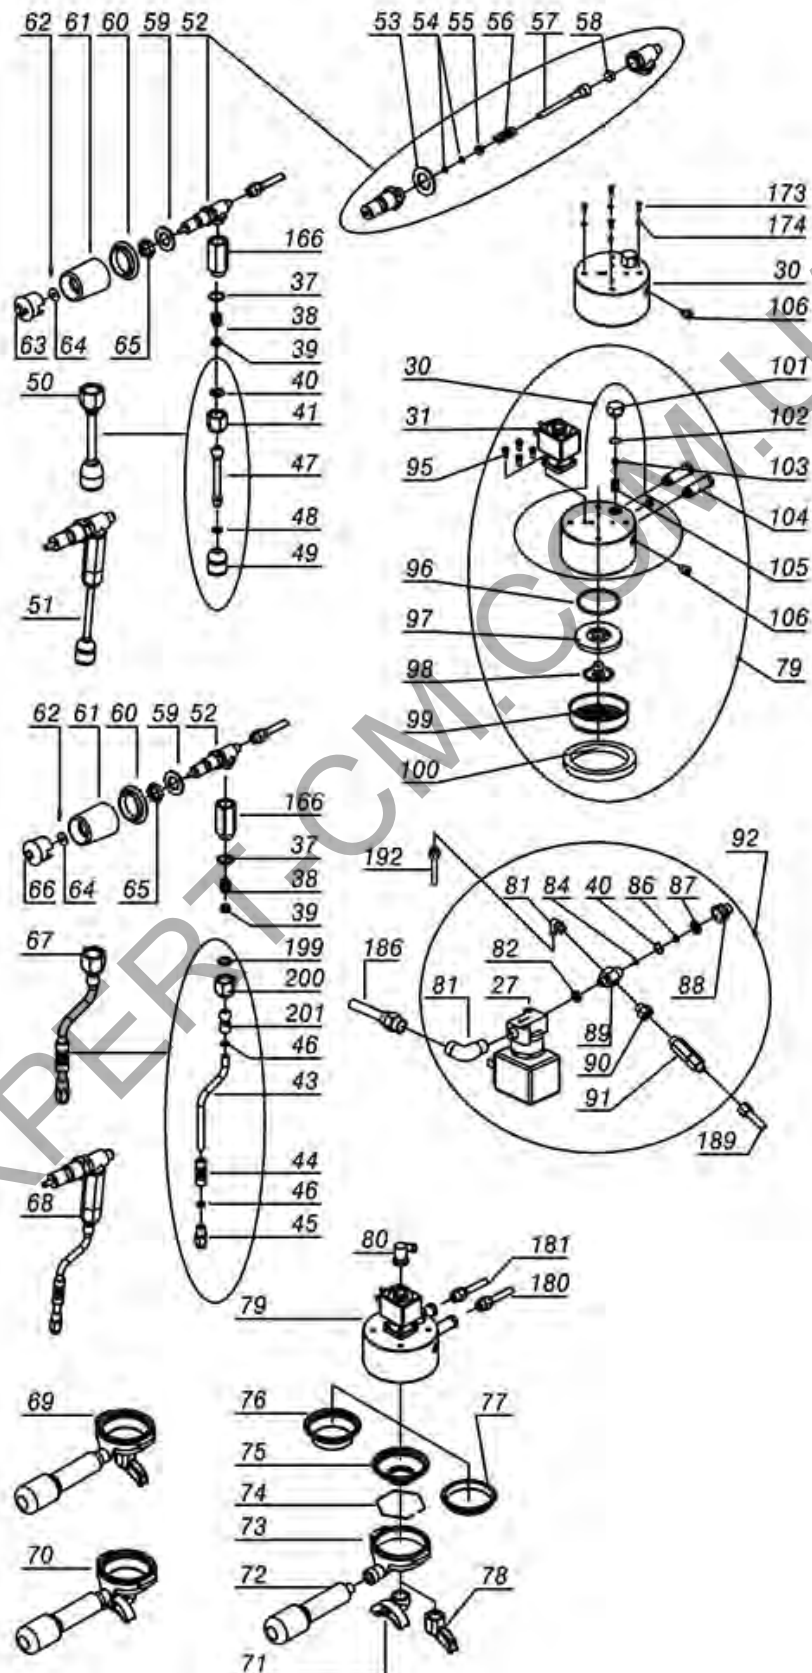

AMALFI GROUP AND WATER/STEAM TAPS

AMALFI

SAR0001

SANREMO

Position	LF code no.	Description
27	5019899	SOLE. VALVE PARKER 2 WAYS 240V 50/60Hz
31	1120335	3-WAY SOLENOID VALVE PARKER 230V 50/60Hz
37	1786208	O-RING 02062 GREEN VITON
38	1250019	SPRING $\varnothing$ 12x16.5 mm
39	1186988	STEAM TAP JOINT BUSHING
40	1186805	O-RING 0115 EPDM
41	5060158	NUT $\varnothing$ 3/8" F FOR WATER STEAM PIPE
44	5030025	BURN PREVENTING RUBBER P.F/PIPE $\varnothing$ 10 mm
48	3243139	O-RING 02025 EPDM
49	1449332	WATER PIPE NOZZLE
50	1549042	COMPLETE CHROME-PLATED WATER PIPE
52	1348056	WATER/STEAM TAP
53	1186620	COPPER FLAT GASKET $\varnothing$ 22x17x1.5 mm
54	1186854	O-RING EPDM R5
55	1186244	SPRING BUSHING
56	1250415	TAP SPRING $\varnothing$ 10x32 mm
57	1324066	WATER/STEAM TAP PIN
58	1186442	BLIND GASKET $\varnothing$ 12x5.8 mm SILICONE
61	1241184	STEAM/WATER TAP KNOB
62	3389013	STAINLESS STEEL PIN $\varnothing$ 2x12 mm
63	1241185	WATER INSERT FOR KNOB
64	1528059	WASHER FLAT LARGE M6
66	1241186	STEAM INSERT FOR KNOB
67	1549043	COMPLETE STAIN. STEEL STEAM PIPE $\varnothing$ 10 mm
71	1022502	DOUBLE SPOUT $\varnothing$ 3/8"
71	1022524	DOUBLE SPOUT $\varnothing$ 3/8"
72	1241501	FILTER HOLDER HANDLE M12
73	1165129	FILTER HOLDER F/COFFEE MACHINES SANREMO
74	1250002	S/STEEL FILTER LOCKING SPRING $\varnothing$ 1.20 mm
74	1250101	FILTER BLOCKING SPRING $\varnothing$ 1,00 mm INOX
75	1160251	1 CUP FILTER 6 g
76	1160252	2-CUP FILTER 12 GRAMS
77	1160339	BLIND FILTER
78	1022501	SINGLE SPOUT $\varnothing$ 3/8"
78	1022550	SINGLE SPOUT $\varnothing$ 3/8"
80	5055817	ELBOW FITTING $\varnothing$ 1/8" M - $\varnothing$ 5 mm
81	1349227	"L" COUPLING $\varnothing$ 1/8" M - $\varnothing$ 6 mm
86	1786202	O-RING 03037 VITON
87	1160087	STAINLESS STEEL WATER FILTER $\varnothing$ 15 mm
88	3349329	NICHEL-PLATED FITTING $\varnothing$ 1/4" M-3/8" F
90	3349330	NICHEL-PLATED FITTING $\varnothing$ 1/4" M-1/8" F
91	1720012	CHECK VALVE $\varnothing$ 1/4" M-1/8" M
96	3160044	O-RING 03187 EPDM
97	1086049	SHOWER HOLDER SPRAYER
98	1501561	GROUP SPRAY NOZZLE $\varnothing$ 30 mm M10x1
99	1081016	SHOWER SCREEN $\varnothing$ 60 mm
99	1081116	SHOWER SCREEN $\varnothing$ 60 mm
99	1081216	SHOWER SCREEN $\varnothing$ 60 mm
99	1081516	SHOWER $\varnothing$ 60 mm
100	1186722	FILTER HOLDER GASKET $\varnothing$ 73x57x8 mm
100	1186723	FILTER HOLDER GASKET $\varnothing$ 73x57x8.5 mm
102	1186594	FLAT PTFE GASKET $\varnothing$ 20x17x2 mm
103	1501541	NOZZLE M6x1 HOLE $\varnothing$ 0,8 mm
105	1160517	WATER FILTER $\varnothing$ 8.5x22 mm
199	1786297	O-RING R10 EPDM