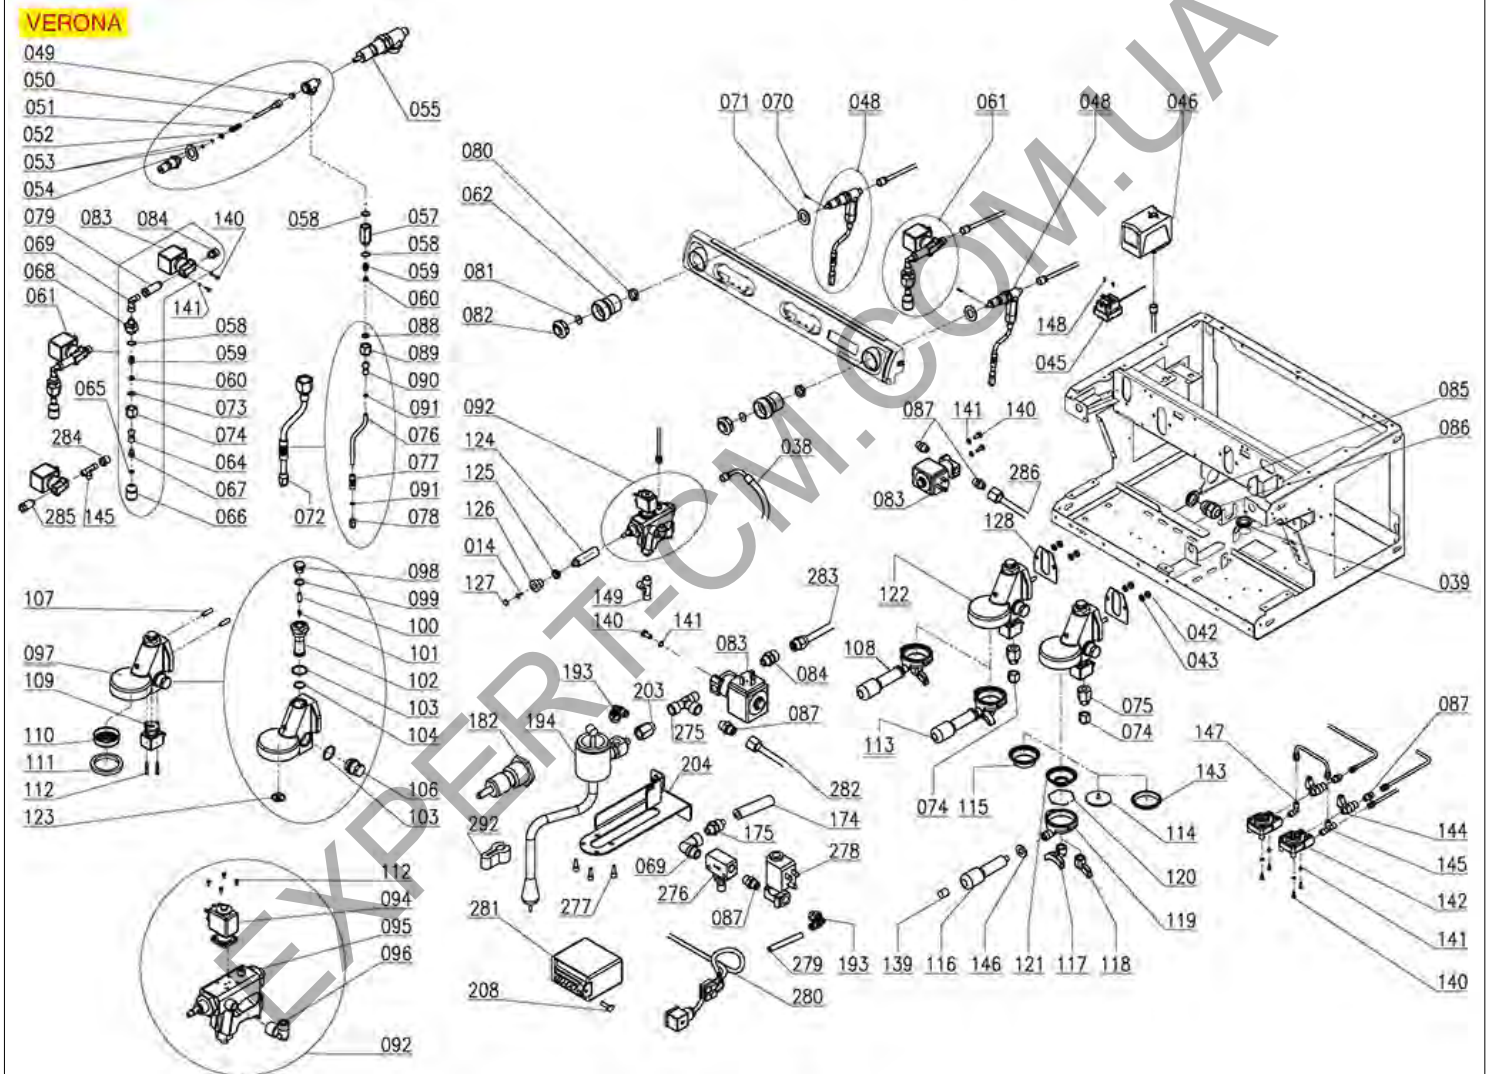

VERONA GROUP AND WATER/STEAM TAPS

SAR6101

SANREMO

Position	LF code no.	Description
45	1444509	THREE-PHASE THERMOSTAT 169°C
46	1320531	PRESSURE SWITCH P302/6 3-POLES 30A
49	1186442	BLIND GASKET ø 12x5.8 mm SILICONE
50	1324066	WATER/STEAM TAP PIN
51	1250415	TAP SPRING ø 10x32 mm
52	1186244	SPRING BUSHING
53	1186854	O-RING EPDM R5
54	1186620	COPPER FLAT GASKET ø 22x17x1.5 mm
55	1348056	WATER/STEAM TAP
58	1786208	O-RING 02062 GREEN VITON
59	1250019	SPRING ø 12x16.5 mm
60	1186988	STEAM TAP JOINT BUSHING
66	1449332	WATER PIPE NOZZLE
70	3389013	STAINLESS STEEL PIN ø 2x12 mm
72	1549044	COMPLETE STAIN.STEEL STEAM PIPE ø 10 mm
73	1186805	O-RING 0115 EPDM
74	5060158	NUT ø 3/8" F FOR WATER STEAM PIPE
77	5030025	BURN PREVENTING RUBBERP.F/PIPE ø 10 mm
81	1528059	WASHER FLAT LARGE M6
83	5019899	SOLEN. VALVE PARKER 2 WAYS 240V 50/60Hz
88	1786297	O-RING R10 EPDM
98	1439001	CAP ø 16 mm FOR BREW GROUP
99	1186314	PTFE FLAT GASKET ø 22x17x2 mm
100	1160517	WATER FILTER ø 8.5x22 mm
101	1501541	NOZZLE M6x1 HOLE ø 0,8 mm
102	1027116	CHROMIUM-PLATED UPPER SLEEVE
103	1186328	PTFE FLAT GASKET ø 35x30x2 mm
104	3186183	O-RING 0128 EPDM
106	1439011	CHROMIUM-PLATED SIDE CAP
107	1184009	STAINLESS STEEL M8x25 mm STUD
109	1120335	3-WAY SOLENOID VALVE PARKER 230V 50/60Hz
110	1081016	SHOWER SCREEN ø 60 mm
110	1081116	SHOWER SCREEN ø 60 mm
110	1081216	SHOWER SCREEN ø 60 mm
110	1081516	SHOWER ø 60 mm
111	1186722	FILTER HOLDER GASKET ø 73x57x8 mm
111	1186723	FILTER HOLDER GASKET ø 73x57x8.5 mm
115	1160252	2-CUP FILTER 12 GRAMS
119	1165134	FILTER HOLDER FOR SANREMO/SCALA COFFEE M
120	1250333	SPRING FILTER BLOCK ø 1.30 mm ST.STEEL
121	1160257	1-CUP FILTER 6 g
123	1501561	GROUP SPRAY NOZZLE ø 30 mm M10x1
128	1186384	COFFEE GROUP GASKET 80x70x2 mm
128	1186508	COFFEE GROUP GASKET 77x73x2 mm
142	1455068	VOLUMETRIC FLOWMETER GICAR
143	1160339	BLIND FILTER
147	1349227	"L" COUPLING ø 1/8" M- ø 6 mm
292	1186080	STEAM PIPE CLIP ø 10 mm