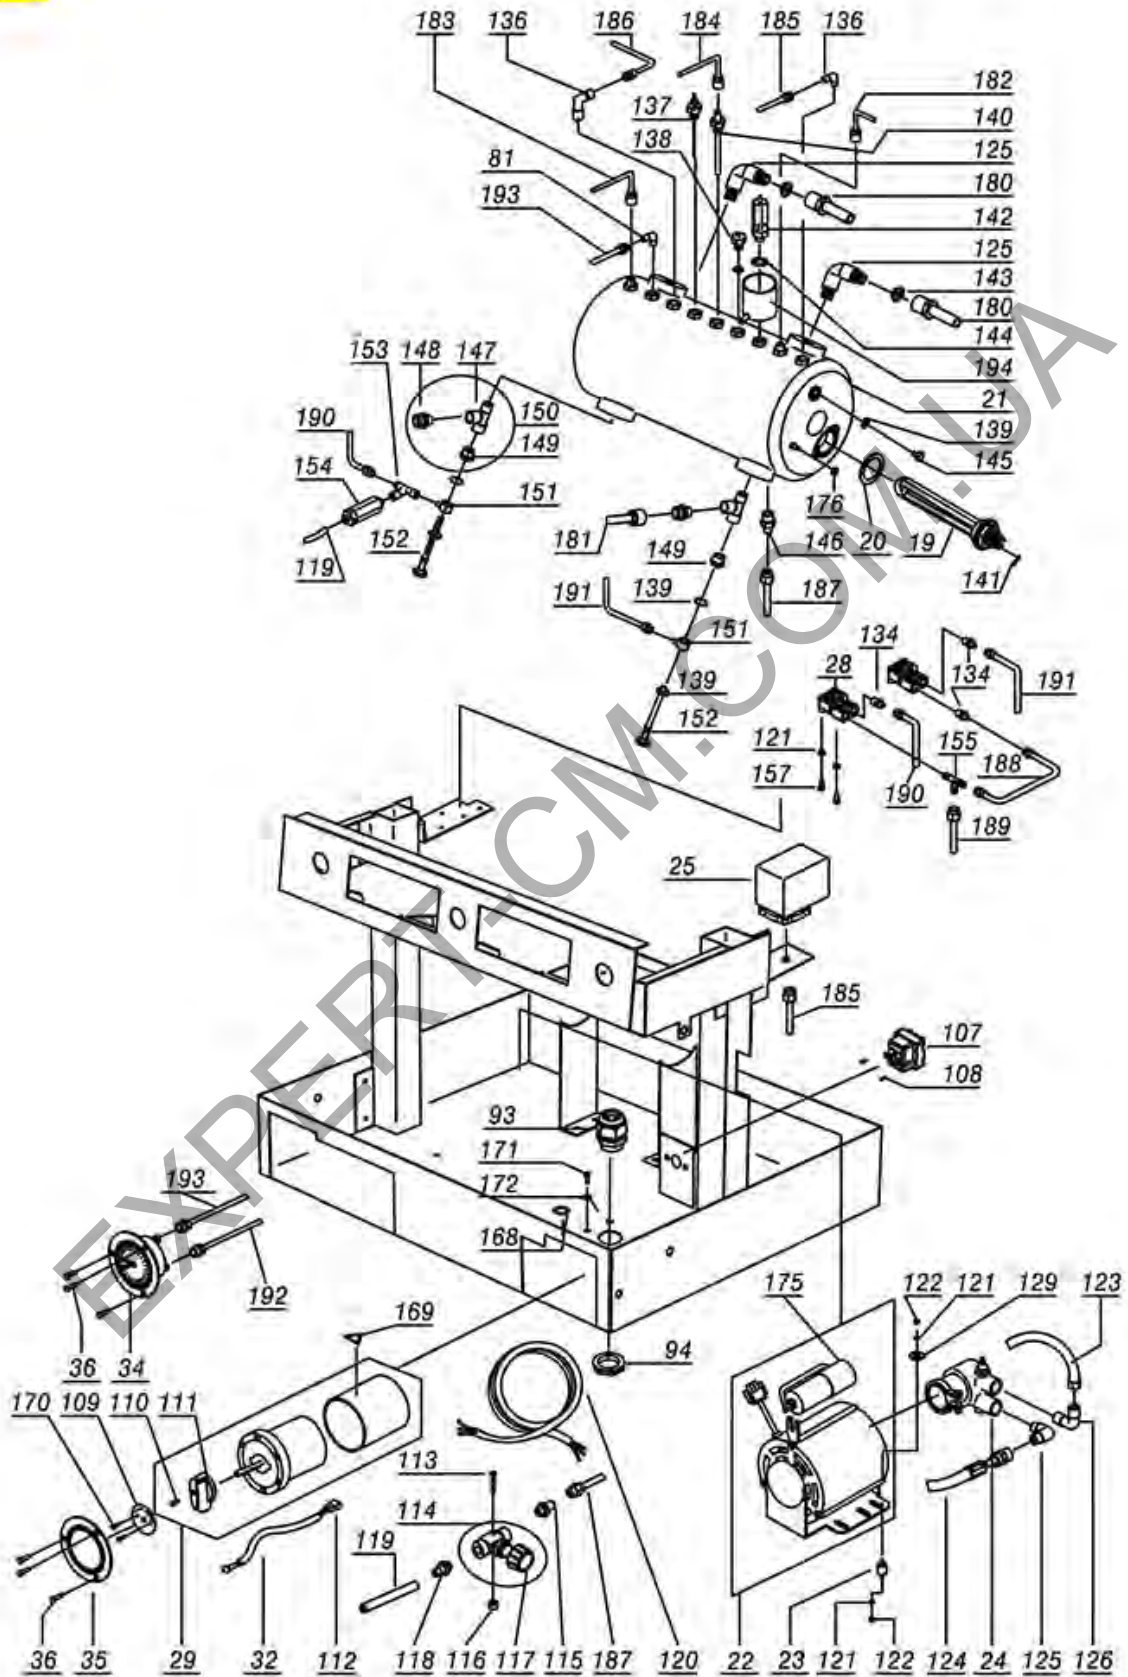

AMALFI BOILER AND HYDRAULIC SYSTEM

AMALFI

SAR0101

Positions without LF code no.: upon request

SANREMO

Position	LF code no.	Description
19	1455065	HEATING ELEMENT 4500W 380V
19	5021939	HEATING ELEMENT 2700W 380V
20	1186179	PTFE FLAT GASKET $\varnothing$ 57x43x3 mm
22	1240383	CLAMP MOTOR RPM 165W
22	1240708	RPM MOTOR WITH CLAMP CONNECT. 150W 230V
24	1330002	ROTARY VANE PUMP ROTOFLOW $\varnothing$ 3/8" NPT
25	1320531	PRESSURE SWITCH P302/6 3-POLES 30A
28	1455068	VOLUMETRIC FLOWMETER GICAR
29	1057037	SELECTOR SWITCH 0-2 POSITIONS 20A 600V
29	5034325	SELECTOR SWITCH 0-2 POSITIONS 20A 690V
32	1221070	ORANGE INDICATOR LIGHT 230V
34	5033187	PUMP-BOILER PRESSURE GAUGE $\varnothing$ 60 mm
81	1349227	"L" COUPLING $\varnothing$ 1/8" M - $\varnothing$ 6 mm
107	1444509	THREE-PHASE THERMOSTAT 169°C
137	1341751	LEVEL PROBE $\varnothing$ 1/4" M - 150 mm
138	1523534	BOILER VALVE $\varnothing$ 1/4" M
139	1186232	COPPER FLAT GASKET $\varnothing$ 19x13.5x1.5 mm
142	1515005	BOILER VALVE $\varnothing$ 3/8" M - 1.8 bar CE/PED
154	1720013	EXPANSION VALVE 12 bar

EXPERT-CM.COM.UA