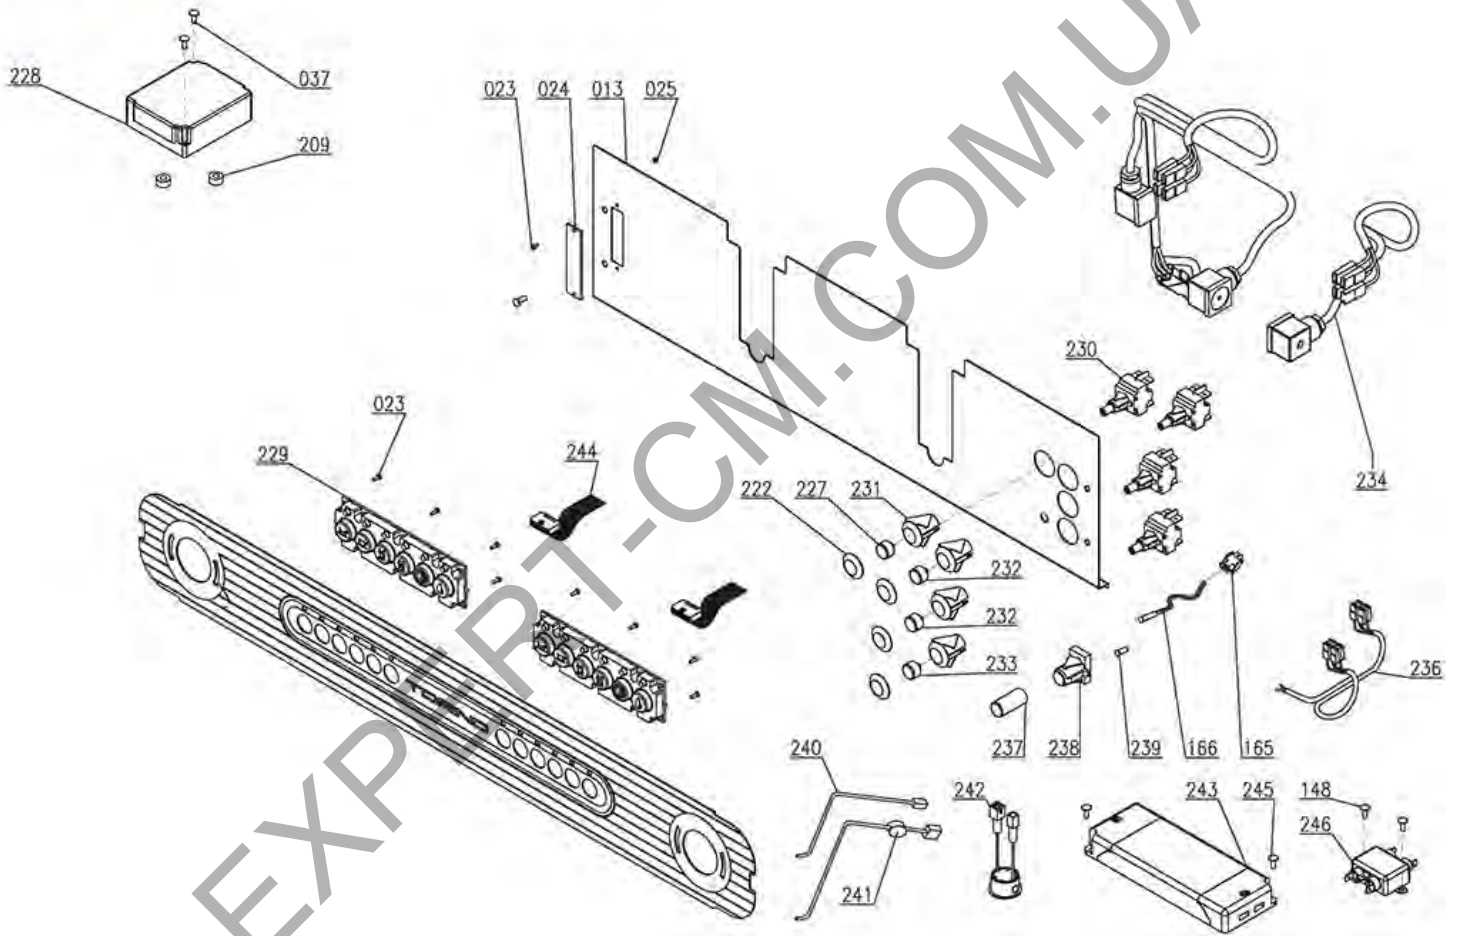

TORINO PUSH-BUTTONS

TORINO

SAR3401

SANREMO

Position	LF code no.	Description
25	5060610	HEXAGONAL NUT MEDIUM M3
166	1221070	ORANGE INDICATOR LIGHT 230V
228	1054057	DOSER CONTROL BOX 1-2-3 GROUPS 230V

EXPERT-CM.COM.UA