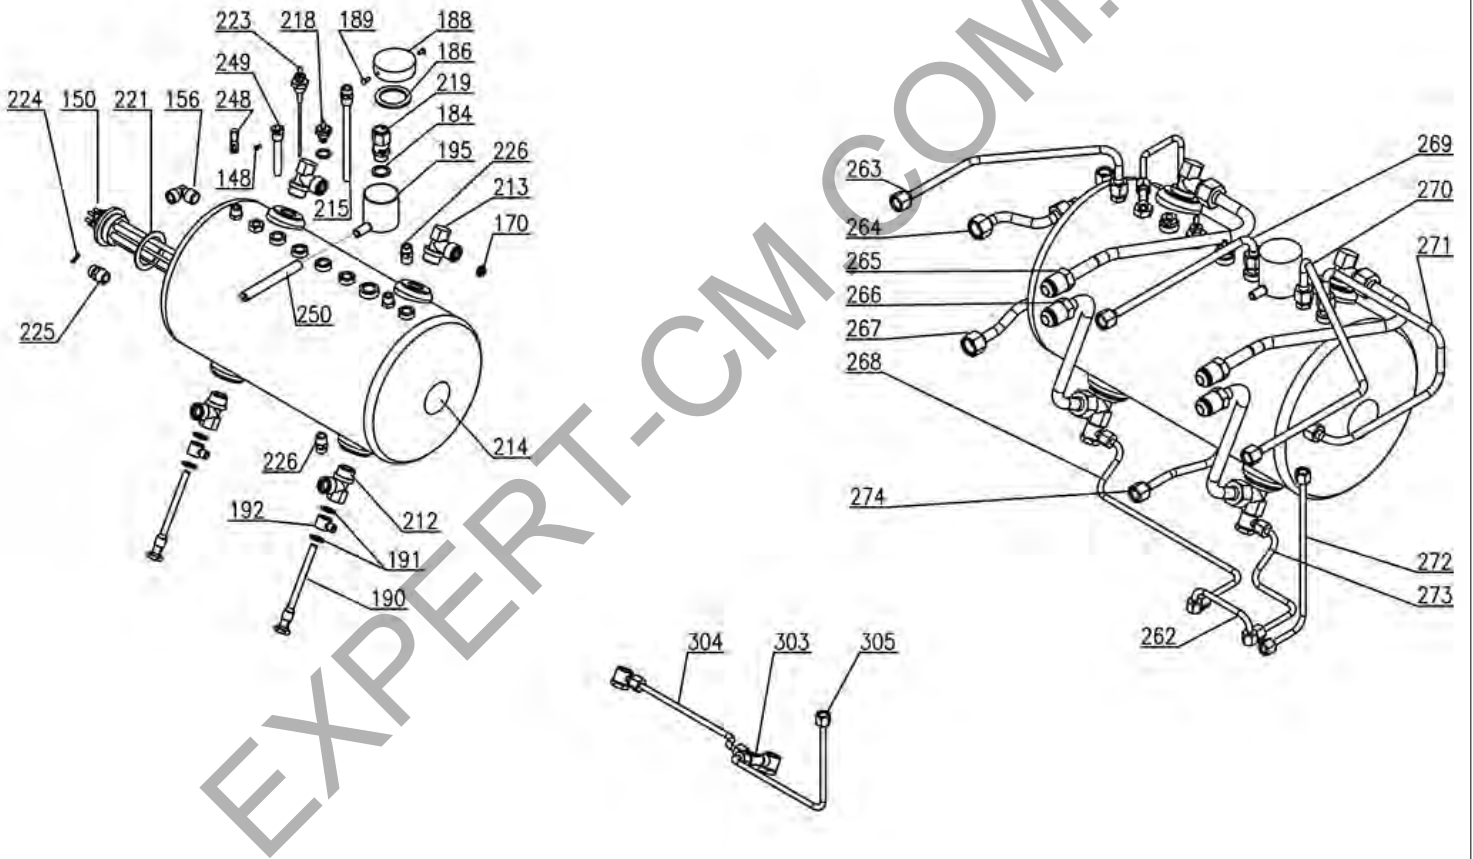

TORINO BOILER AND HYDRAULIC SYSTEM

TORINO

SAR3301

SANREMO

Position	LF code no.	Description
150	1455065	HEATING ELEMENT 4500W 380V
150	1455066	HEATING ELEMENT 5100W 380V
150	5021939	HEATING ELEMENT 2700W 380V
186	5060072	GROUP GASKET $\varnothing$ 52x46x3 mm
191	1186232	COPPER FLAT GASKET $\varnothing$ 19x13.5x1.5 mm
218	1523534	BOILER VALVE $\varnothing$ 1/4"M
219	1515005	BOILER VALVE $\varnothing$ 3/8"M - 1.8 bar CE/PED
221	1186179	PTFE FLAT GASKET $\varnothing$ 57x43x3 mm
223	1341751	LEVEL PROBE $\varnothing$ 1/4"M-150 mm
223	5058690	LEVEL PROBE $\varnothing$ 1/4"M-120 mm

EXPERT-CM.COM.UA