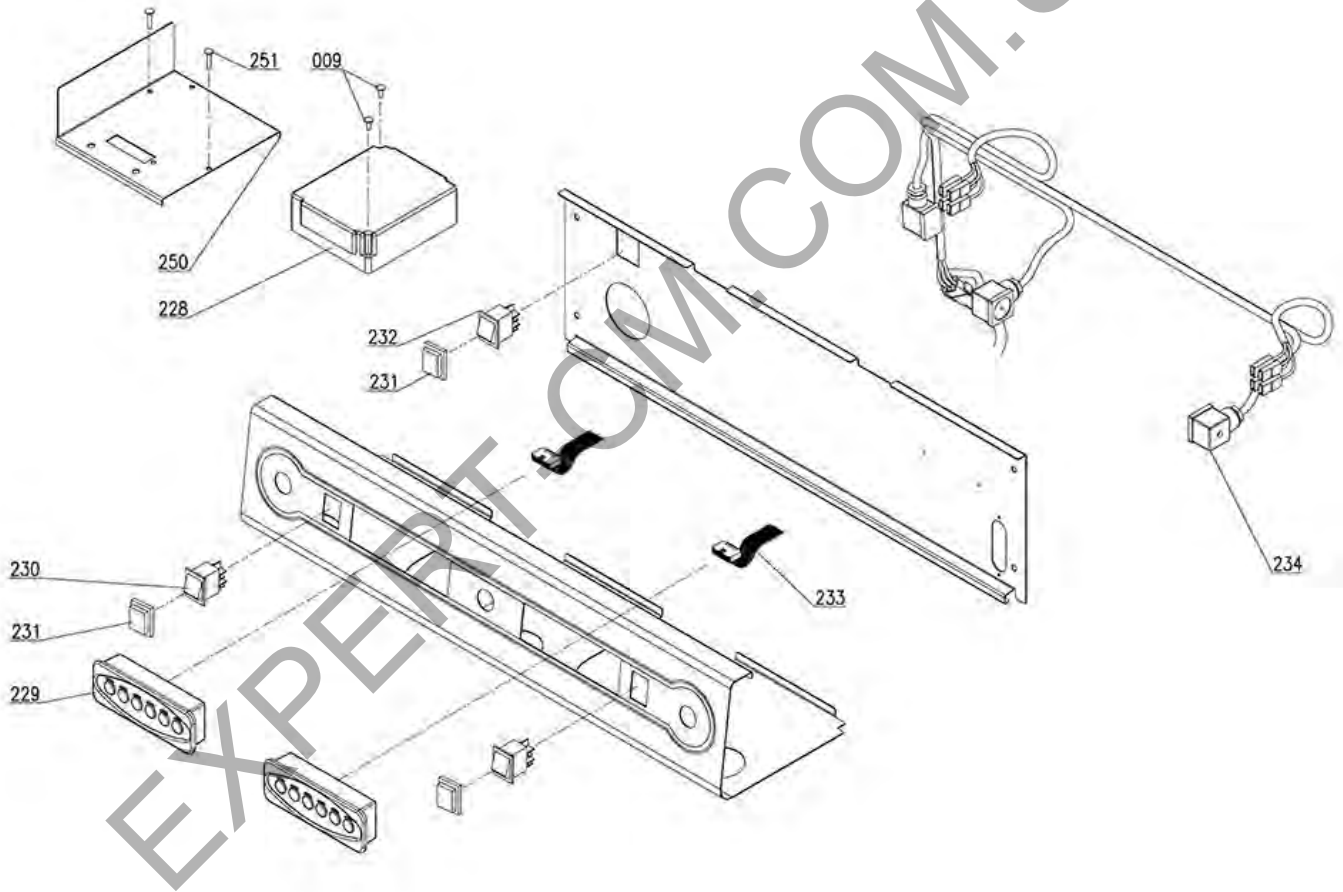

SANREMO

Position	LF code no.	Description
150	1455065	HEATING ELEMENT 4500W 380V
150	1455066	HEATING ELEMENT 5100W 380V
150	5021939	HEATING ELEMENT 2700W 380V
151	1240383	CLAMP MOTOR RPM 165W
151	1240708	RPM MOTOR WITH CLAMP CONNECT. 150W 230V
152	1330002	ROTARY VANE PUMP ROTOFLOW $\varnothing$ 3/8" NPT
166	1221070	ORANGE INDICATOR LIGHT 230V
168	1057037	SELECTOR SWITCH 0-2 POSITIONS 20A 600V
168	5034325	SELECTOR SWITCH 0-2 POSITIONS 20A 690V
183	1720013	EXPANSION VALVE 12 bar
191	1186232	COPPER FLAT GASKET $\varnothing$ 19x13.5x1.5 mm
197	1439059	CAP $\varnothing$ 1/4"M NUT 19 mm H12
198	1186318	O-RING 03043 EPDM
200	1201057	FITTING $\varnothing$ 3/8"M HOLE $\varnothing$ 11 mm
201	1520100	LEVEL GAUGE GLASS $\varnothing$ 11x140 mm
202	1186404	PTFE FLAT GASKET $\varnothing$ 18x13x2 mm
211	1201056	SPACER FOR LEVEL GLASS
218	1523534	BOILER VALVE $\varnothing$ 1/4"M
219	1515005	BOILER VALVE $\varnothing$ 3/8"M - 1.8 bar CE/PED
221	1186179	PTFE FLAT GASKET $\varnothing$ 57x43x3 mm
223	1341751	LEVEL PROBE $\varnothing$ 1/4"M-150 mm

EXPERT-CM.COM.UA

PISA PUSH-BUTTONS

PISA

SAR2301