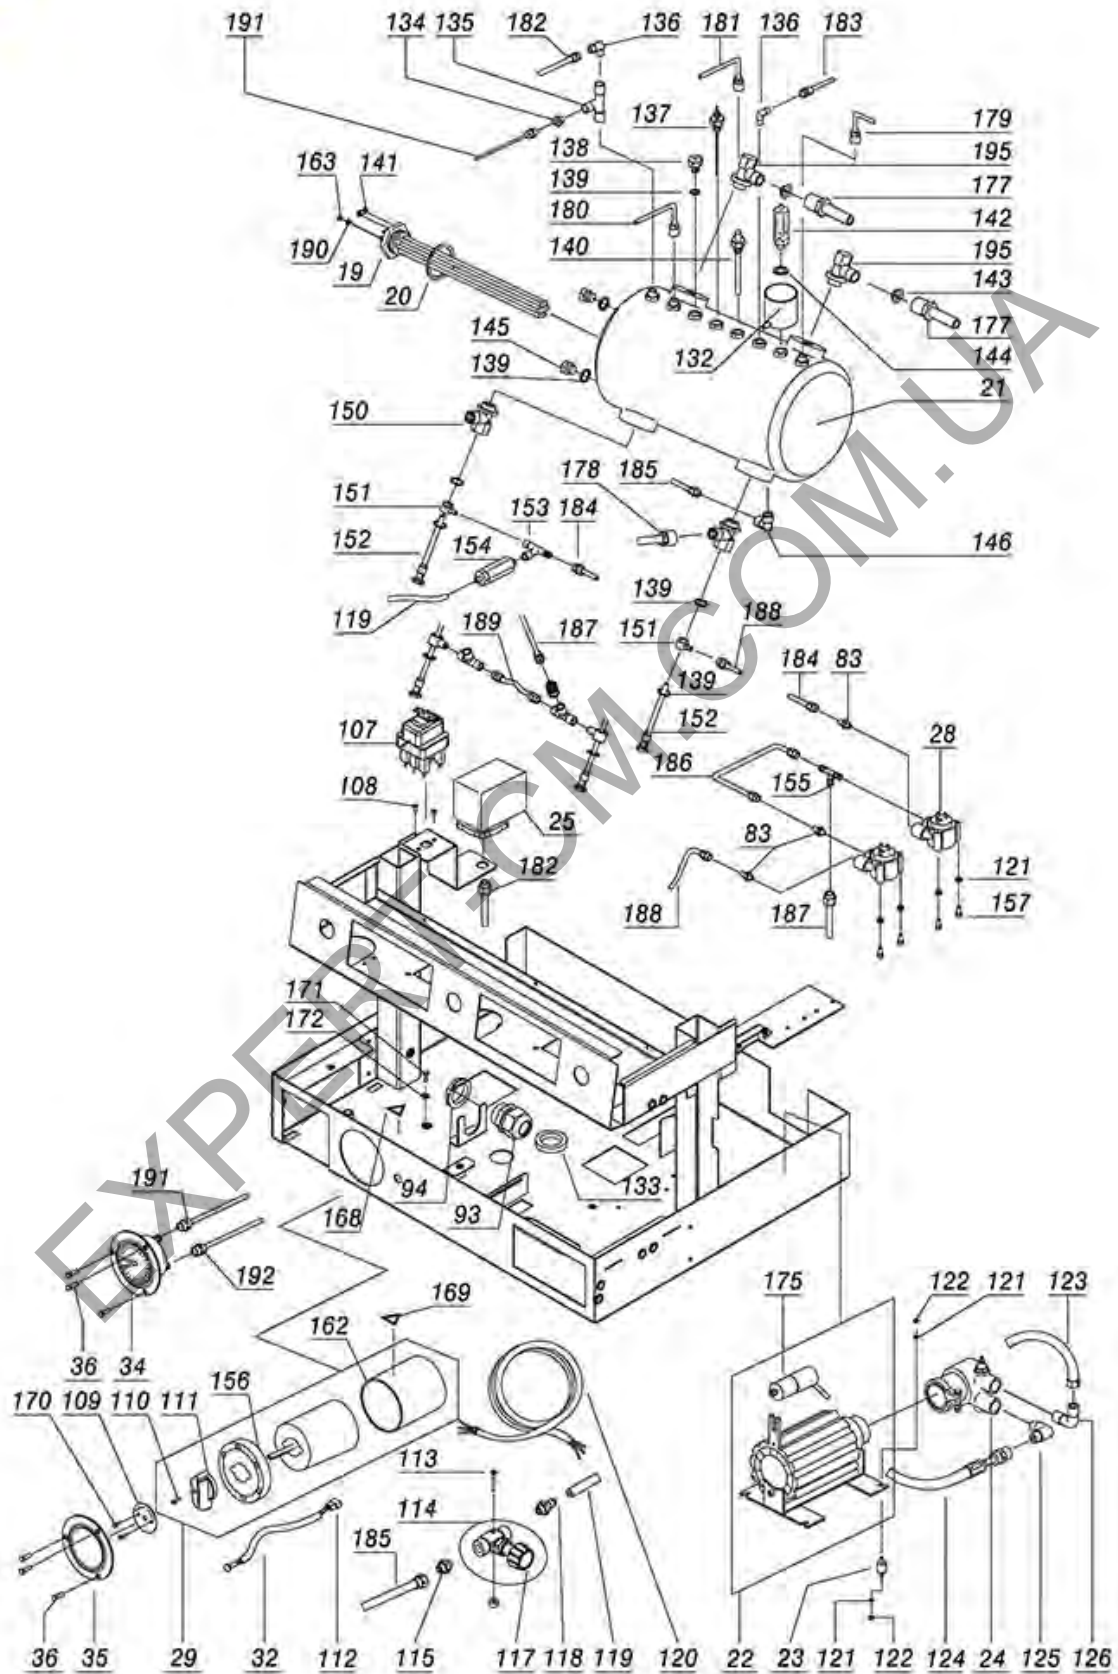

SANREMO

Position	LF code no.	Description
27	5019899	SOLE. VALVE PARKER 2 WAYS 240V 50/60Hz
31	1120335	3-WAY SOLENOID VALVE PARKER 230V 50/60Hz
38	1250019	SPRING $\varnothing$ 12x16.5 mm
39	1186988	STEAM TAP JOINT BUSHING
41	5060158	NUT $\varnothing$ 3/8" F FOR WATER STEAM PIPE
43	1549043	COMPLETE STAIN.STEEL STEAM PIPE $\varnothing$ 10 mm
44	1187501	BURN PREVENTING PIPE HANDGRIP $\varnothing$ 8 mm
49	1449332	WATER PIPE NOZZLE
50	1549042	COMPLETE CHROME-PLATED WATER PIPE
52	1348056	WATER/STEAM TAP
53	1186620	COPPER FLAT GASKET $\varnothing$ 22x17x1.5 mm
54	1186854	O-RING EPDM R5
55	1186244	SPRING BUSHING
56	1250415	TAP SPRING $\varnothing$ 10x32 mm
57	1324066	WATER/STEAM TAP PIN
58	1186442	BLIND GASKET $\varnothing$ 12x5.8 mm SILICONE
61	1241184	STEAM/WATER TAP KNOB
62	3389013	STAINLESS STEEL PIN $\varnothing$ 2x12 mm
63	1241185	WATER INSERT FOR KNOB
64	1528059	WASHER FLAT LARGE M6
66	1241186	STEAM INSERT FOR KNOB
67	1549043	COMPLETE STAIN.STEEL STEAM PIPE $\varnothing$ 10 mm
71	1022502	DOUBLE SPOUT $\varnothing$ 3/8"
71	1022524	DOUBLE SPOUT $\varnothing$ 3/8"
72	1241501	FILTER HOLDER HANDLE M12
73	1165129	FILTER HOLDER F/COFFEE MACHINES SANREMO
74	1250101	FILTER BLOCKING SPRING $\varnothing$ 1,00 mm INOX
75	1160251	1 CUP FILTER 6 g
76	1160252	2-CUP FILTER 12 GRAMS
77	1160339	BLIND FILTER
78	1022501	SINGLE SPOUT $\varnothing$ 3/8"
78	1022550	SINGLE SPOUT $\varnothing$ 3/8"
80	5055817	ELBOW FITTING $\varnothing$ 1/8" M - $\varnothing$ 5 mm
81	1349227	"L" COUPLING $\varnothing$ 1/8" M - $\varnothing$ 6 mm
86	1786202	O-RING 03037 VITON
87	1160087	STAINLESS STEEL WATER FILTER $\varnothing$ 15 mm
88	3349329	NICHEL-PLATED FITTING $\varnothing$ 1/4" M-3/8" F
90	3349330	NICHEL-PLATED FITTING $\varnothing$ 1/4" M-1/8" F
91	1720012	CHECK VALVE $\varnothing$ 1/4" M-1/8" M
96	3160044	O-RING 03187 EPDM
97	1086049	SHOWER HOLDER SPRAYER
98	1501561	GROUP SPRAY NOZZLE $\varnothing$ 30 mm M10x1
99	1081016	SHOWER SCREEN $\varnothing$ 60 mm
99	1081116	SHOWER SCREEN $\varnothing$ 60 mm
99	1081216	SHOWER SCREEN $\varnothing$ 60 mm
99	1081516	SHOWER $\varnothing$ 60 mm
100	1186722	FILTER HOLDER GASKET $\varnothing$ 73x57x8 mm
100	1186723	FILTER HOLDER GASKET $\varnothing$ 73x57x8.5 mm
102	1186594	FLAT PTFE GASKET $\varnothing$ 20x17x2 mm
103	1501541	NOZZLE M6x1 HOLE $\varnothing$ 0,8 mm
105	1160517	WATER FILTER $\varnothing$ 8.5x22 mm

CAPRI BOILER AND HYDRAULIC SYSTEM

CAPRI

SAR0601

Positions without LF code no.: upon request