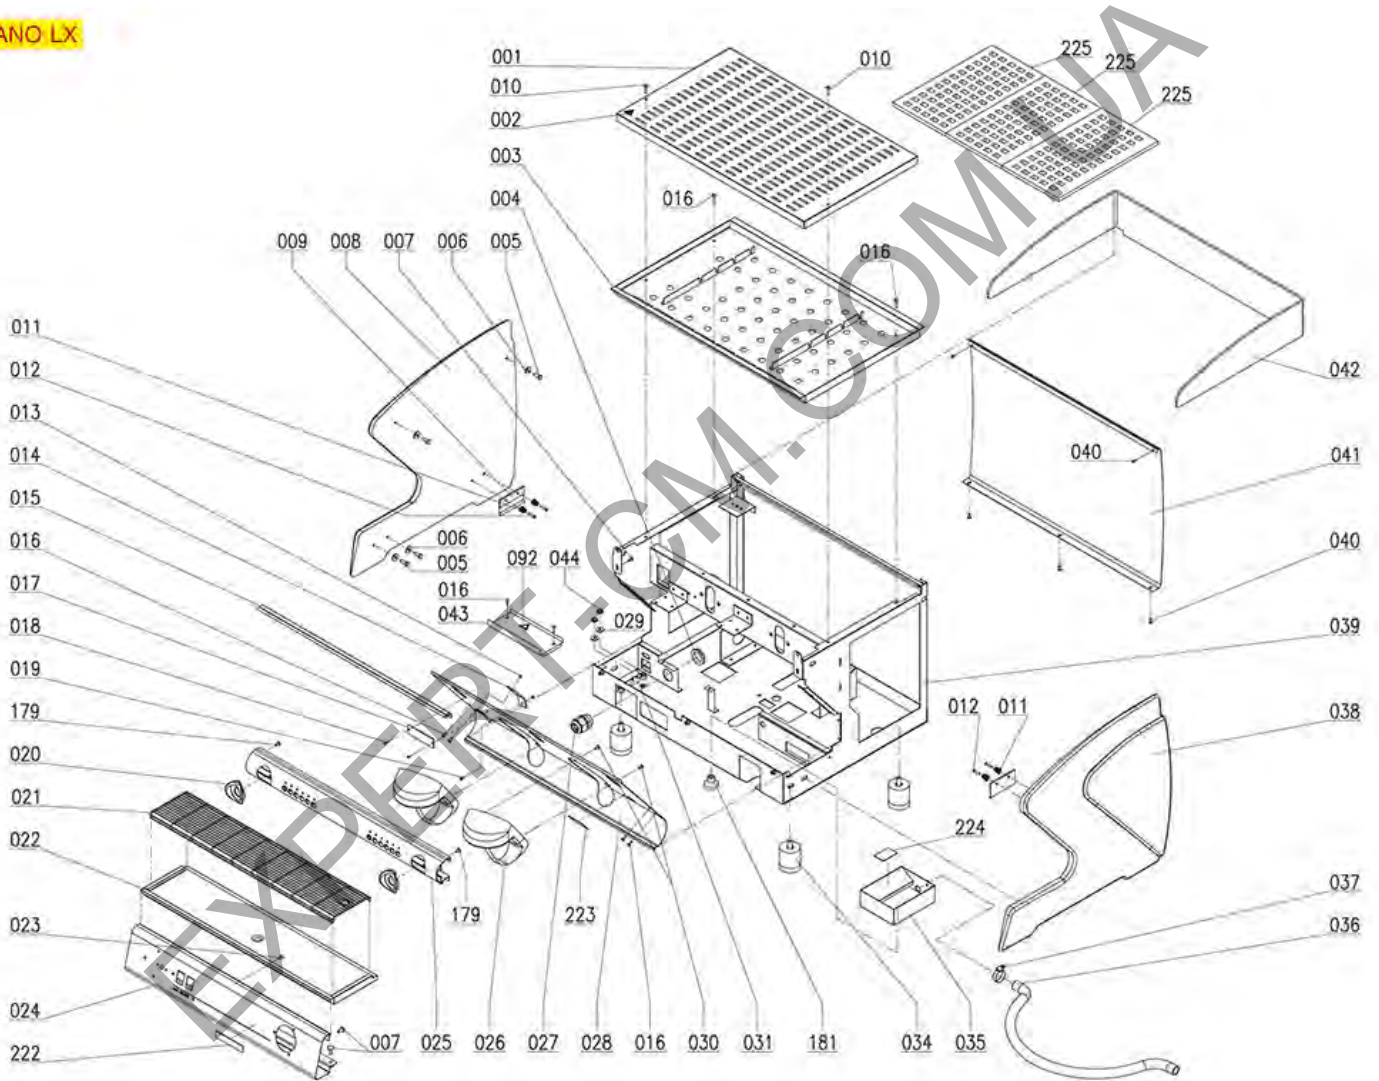

SANREMO

Position	LF code no.	Description
15	1313102	FOOT ø 50 mm M10 H=55-69 mm
17	1527048	DRAIN TANK
18	3449466	HOSE CLAMP 16-27
26	1054057	DOSER CONTROL BOX 1-2-3 GROUPS 230V
26	1341301	LEVEL ADJUSTER NRL30/1E-2C/F 230V
127	5031483	PUSH-BUTTON PANEL 5 BUTTONS
129	5036032	BLACK BIPOLAR SWITCH 16A 250V
130	1449672	DRAIN PIPE ELISPIR ø 16x23 mm - 5 m

EXPERT-CM.COM.UA

MILANO LX BODY

MILANO LX

SAR1001