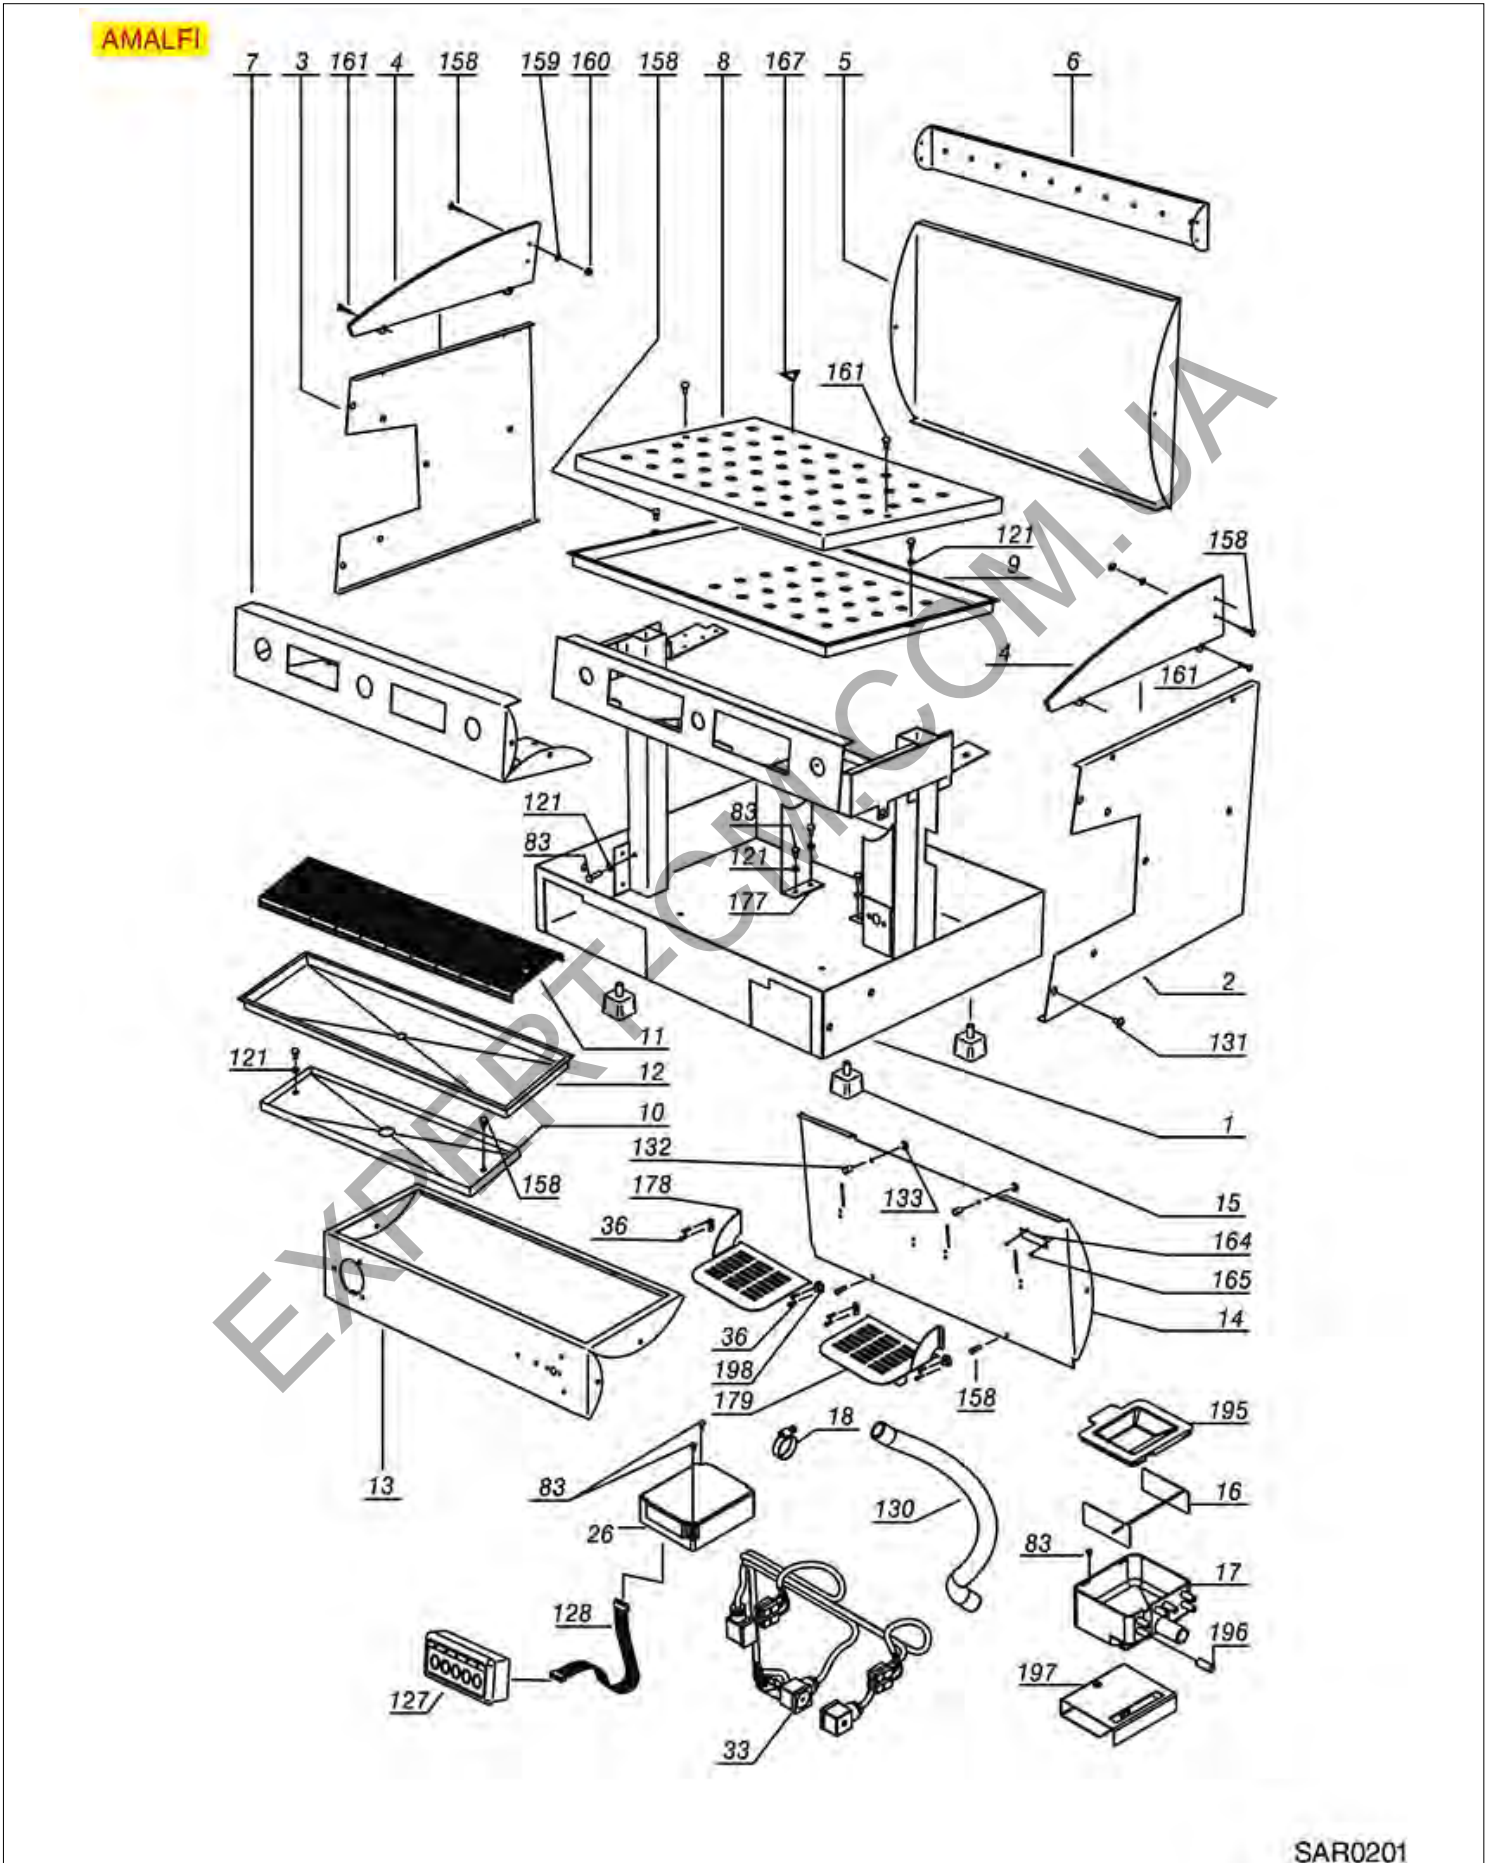

AMALFI BODY AND ELECTRONIC SYSTEM

SANREMO

Position	LF code no.	Description
17	1527048	DRAIN TANK
18	3449466	HOSE CLAMP 16-27
26	1054057	DOSER CONTROL BOX 1-2-3 GROUPS 230V
127	1319629	PUSH-BUTTON PANEL 5 BUTTONS
130	1449672	DRAIN PIPE ELISPIR $\varnothing$ 16x23 mm - 5 m

EXPERT-CM.COM.UA