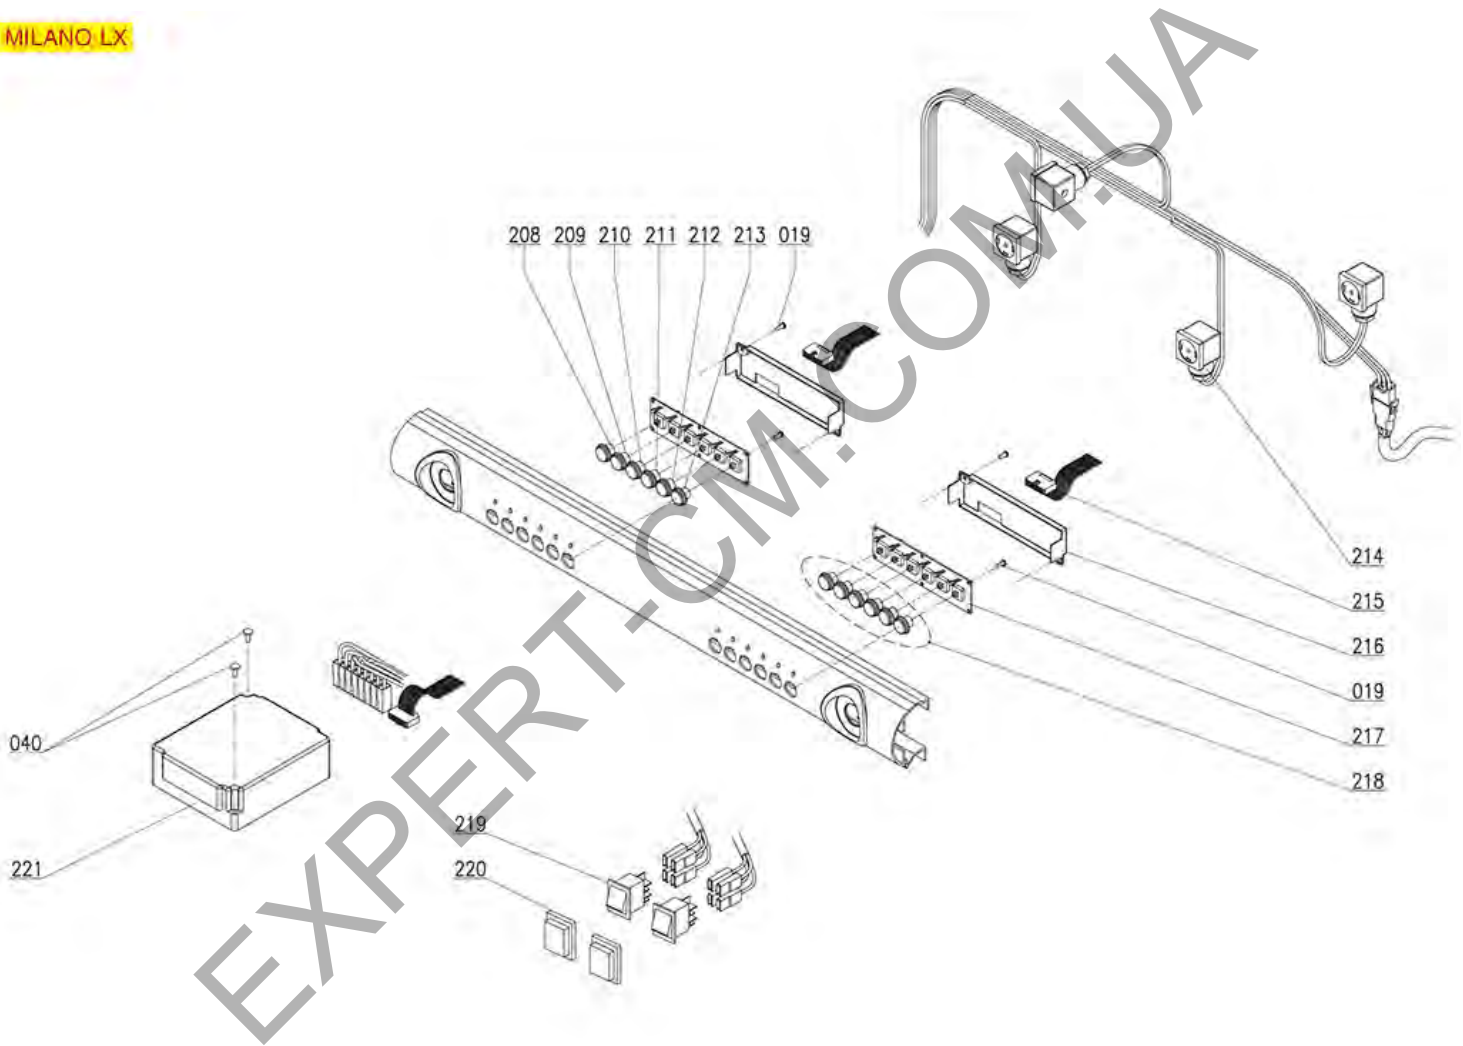

SANREMO

Position	LF code no.	Description
149	1221070	ORANGE INDICATOR LIGHT 230V
155	1349227	"L" COUPLING $\varnothing$ 1/8" M - $\varnothing$ 6 mm
156	1186179	PTFE FLAT GASKET $\varnothing$ 57x43x3 mm
158	1455065	HEATING ELEMENT 4500W 380V
158	1455066	HEATING ELEMENT 5100W 380V
158	5021939	HEATING ELEMENT 2700W 380V
158	5056509	HEATING ELEMENT 1950W 380V
165	1439059	CAP $\varnothing$ 1/4" M NUT 19 mm H12
166	1186404	PTFE FLAT GASKET $\varnothing$ 18x13x2 mm
167	1201056	SPACER FOR LEVEL GLASS
168	1186318	O-RING 03043 EPDM
170	1201057	FITTING $\varnothing$ 3/8" M HOLE $\varnothing$ 11 mm
172	1520100	LEVEL GAUGE GLASS $\varnothing$ 11x140 mm
176	1057037	SELECTOR SWITCH 0-2 POSITIONS 20A 600V
176	5034325	SELECTOR SWITCH 0-2 POSITIONS 20A 690V
178	5056570	PUMP-BOILER PRESSURE GAUGE $\varnothing$ 60 mm
183	1240383	CLAMP MOTOR RPM 165W
183	1240708	RPM MOTOR WITH CLAMP CONNECT. 150W 230V
186	1330002	ROTARY VANE PUMP ROTOFLOW $\varnothing$ 3/8" NPT
191	1186232	COPPER FLAT GASKET $\varnothing$ 19x13.5x1.5 mm
198	1523534	BOILER VALVE $\varnothing$ 1/4" M
199	1523059	BOILER VALVE $\varnothing$ 3/8" M - 1.8 bar CE/PED
201	1341751	LEVEL PROBE $\varnothing$ 1/4" M-150 mm
205	1720013	EXPANSION VALVE 12 bar

EXPERT-CM.COM.UA

MILANO LX PUSH-BUTTONS

MILANO LX

SAR1301