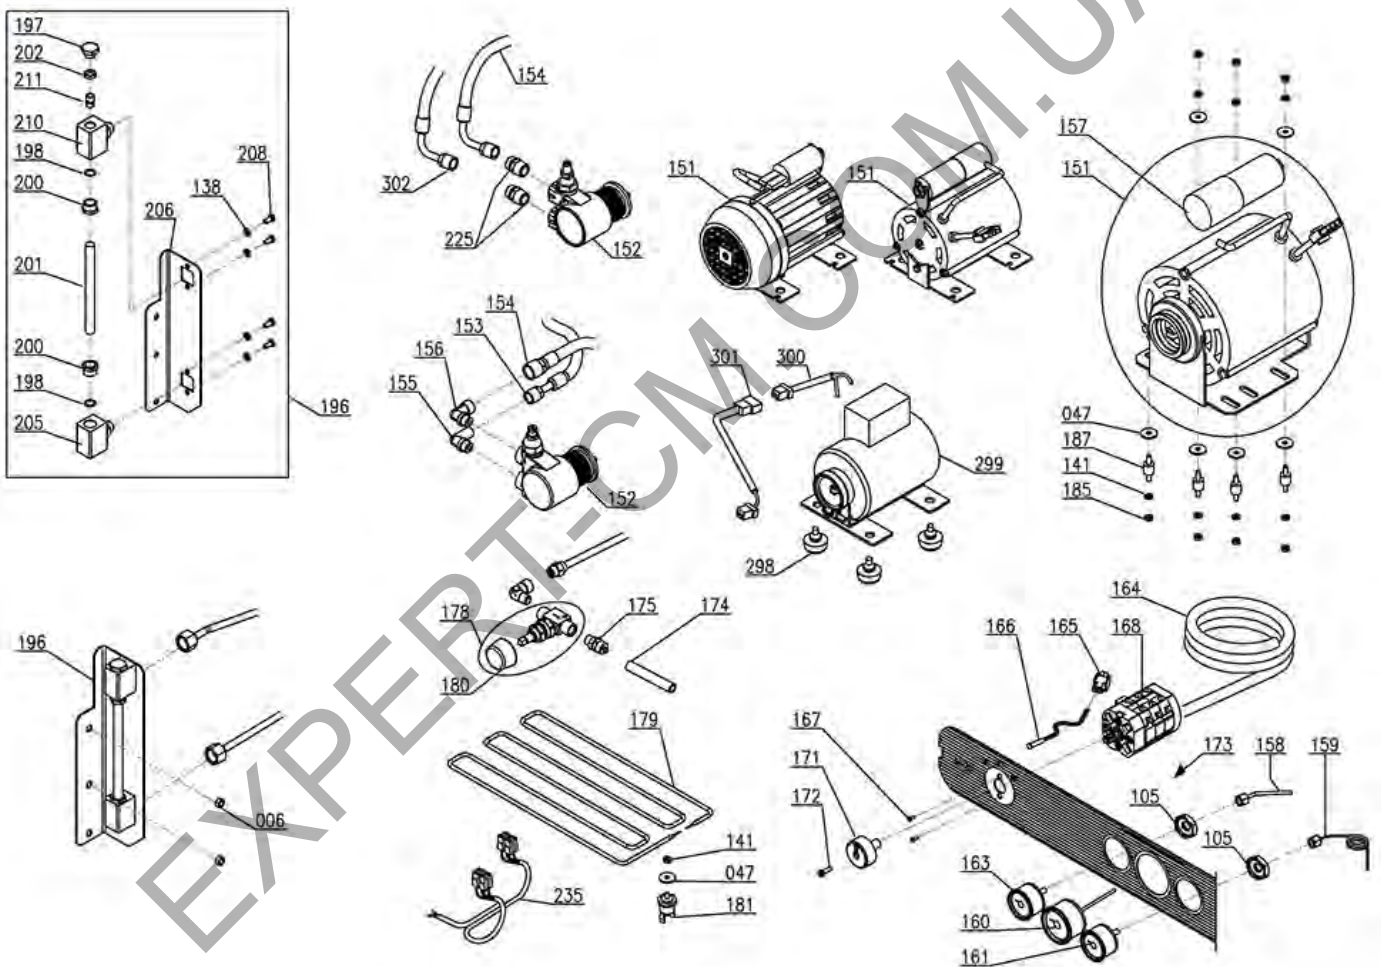

TORINO MOTORS AND LEVEL GAUGE

TORINO

SAR3201

SANREMO

Position	LF code no.	Description
151	1240383	CLAMP MOTOR RPM 165W
151	1240708	RPM MOTOR WITH CLAMP CONNECT. 150W 230V
152	1330002	ROTARY VANE PUMP ROTOFLOW ø 3/8" NPT
160	1441001	TELE THERMOMETER BLACK ø 52 mm 0-80°C
161	1245077	PUMP PRESSURE GAUGE ø 41 mm 0÷16 bar
163	1245076	BOILER PRESSURE GAUGE ø 41 mm 0÷2.5 bar
166	1221070	ORANGE INDICATOR LIGHT 230V
168	1057037	SELECTOR SWITCH 0-2 POSITIONS 20A 600V
168	5034325	SELECTOR SWITCH 0-2 POSITIONS 20A 690V
197	1439059	CAP ø 1/4" M NUT 19 mm H12
198	1186318	O-RING 03043 EPDM
200	1201057	FITTING ø 3/8" M HOLE ø 11 mm
201	1520100	LEVEL GAUGE GLASS ø 11x140 mm
202	1186404	PTFE FLAT GASKET ø 18x13x2 mm
211	1201056	SPACER FOR LEVEL GLASS

EXPERT-CM.COM.UA