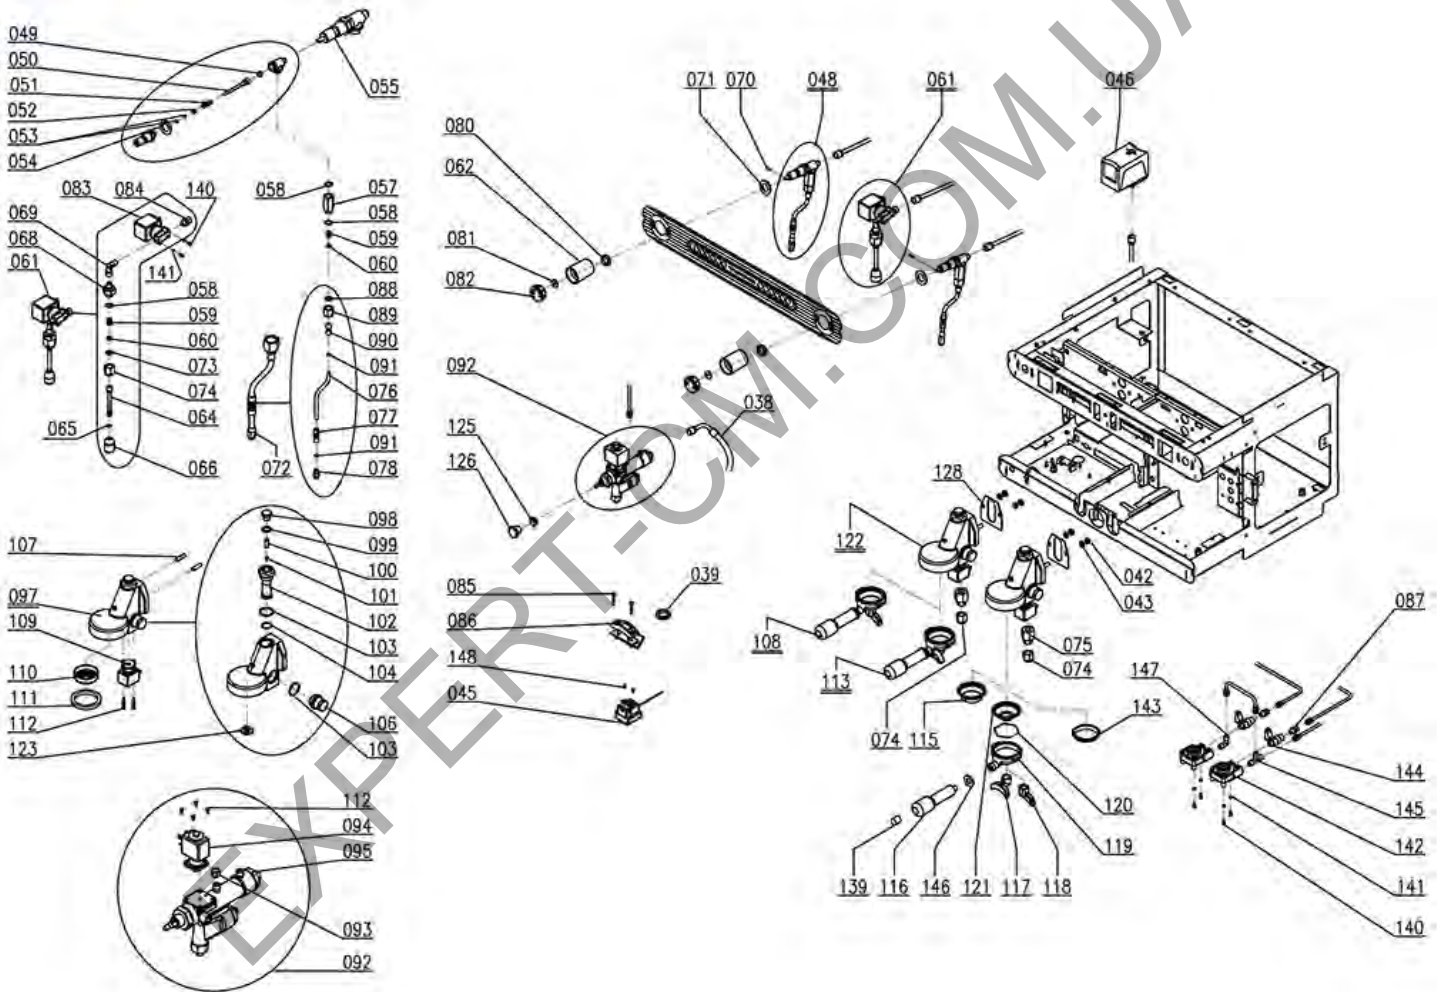

TORINO GROUPE AND WATER/STEAM TAPS

TORINO

SAR3101

SANREMO

Position	LF code no.	Description
45	1444509	THREE-PHASE THERMOSTAT 169°C
46	1320531	PRESSURE SWITCH P302/6 3-POLES 30A
49	1186442	BLIND GASKET ø 12x5.8 mm SILICONE
50	1324066	WATER/STEAM TAP PIN
51	1250415	TAP SPRING ø 10x32 mm
52	1186244	SPRING BUSHING
53	1186854	O-RING EPDM R5
54	1186620	COPPER FLAT GASKET ø 22x17x1.5 mm
55	1348056	WATER/STEAM TAP
58	1786208	O-RING 02062 GREEN VITON
59	1250019	SPRING ø 12x16.5 mm
60	1186988	STEAM TAP JOINT BUSHING
65	3243139	O-RING 02025 EPDM
66	1449332	WATER PIPE NOZZLE
70	3389013	STAINLESS STEEL PIN ø 2x12 mm
73	1186805	O-RING 0115 EPDM
74	5060158	NUT ø 3/8" F FOR WATER STEAM PIPE
77	5030025	BURN PREVENTING RUBBER P.F/PIPE ø 10 mm
81	1528059	WASHER FLAT LARGE M6
83	5019899	SOLEN. VALVE PARKER 2 WAYS 240V 50/60Hz
88	1786297	O-RING R10 EPDM
98	1439001	CAP ø 16 mm FOR BREW GROUP
99	1186314	PTFE FLAT GASKET ø 22x17x2 mm
100	1160517	WATER FILTER ø 8.5x22 mm
101	1501541	NOZZLE M6x1 HOLE ø 0,8 mm
102	1027116	CHROMIUM-PLATED UPPER SLEEVE
103	1186328	PTFE FLAT GASKET ø 35x30x2 mm
104	3186183	O-RING 0128 EPDM
106	1439011	CHROMIUM-PLATED SIDE CAP
107	1184009	STAINLESS STEEL M8x25 mm STUD
109	1120335	3-WAY SOLENOID VALVE PARKER 230V 50/60Hz
110	1081016	SHOWER SCREEN ø 60 mm
110	1081116	SHOWER SCREEN ø 60 mm
110	1081216	SHOWER SCREEN ø 60 mm
110	1081516	SHOWER ø 60 mm
111	1186722	FILTER HOLDER GASKET ø 73x57x8 mm
111	1186723	FILTER HOLDER GASKET ø 73x57x8.5 mm
115	1160252	2-CUP FILTER 12 GRAMS
119	1165134	FILTER HOLDER FOR SANREMO/SCALA COFFEE M
120	1250333	SPRING FILTER BLOCK ø 1.30 mm ST.STEEL
121	1160257	1-CUP FILTER 6 g
123	1501561	GROUP SPRAY NOZZLE ø 30 mm M10x1
128	1186384	COFFEE GROUP GASKET 80x70x2 mm
128	1186508	COFFEE GROUP GASKET 77x73x2 mm
142	1455068	VOLUMETRIC FLOWMETER GICAR
143	1160339	BLIND FILTER
147	1349227	"L" COUPLING ø 1/8" M- ø 6 mm