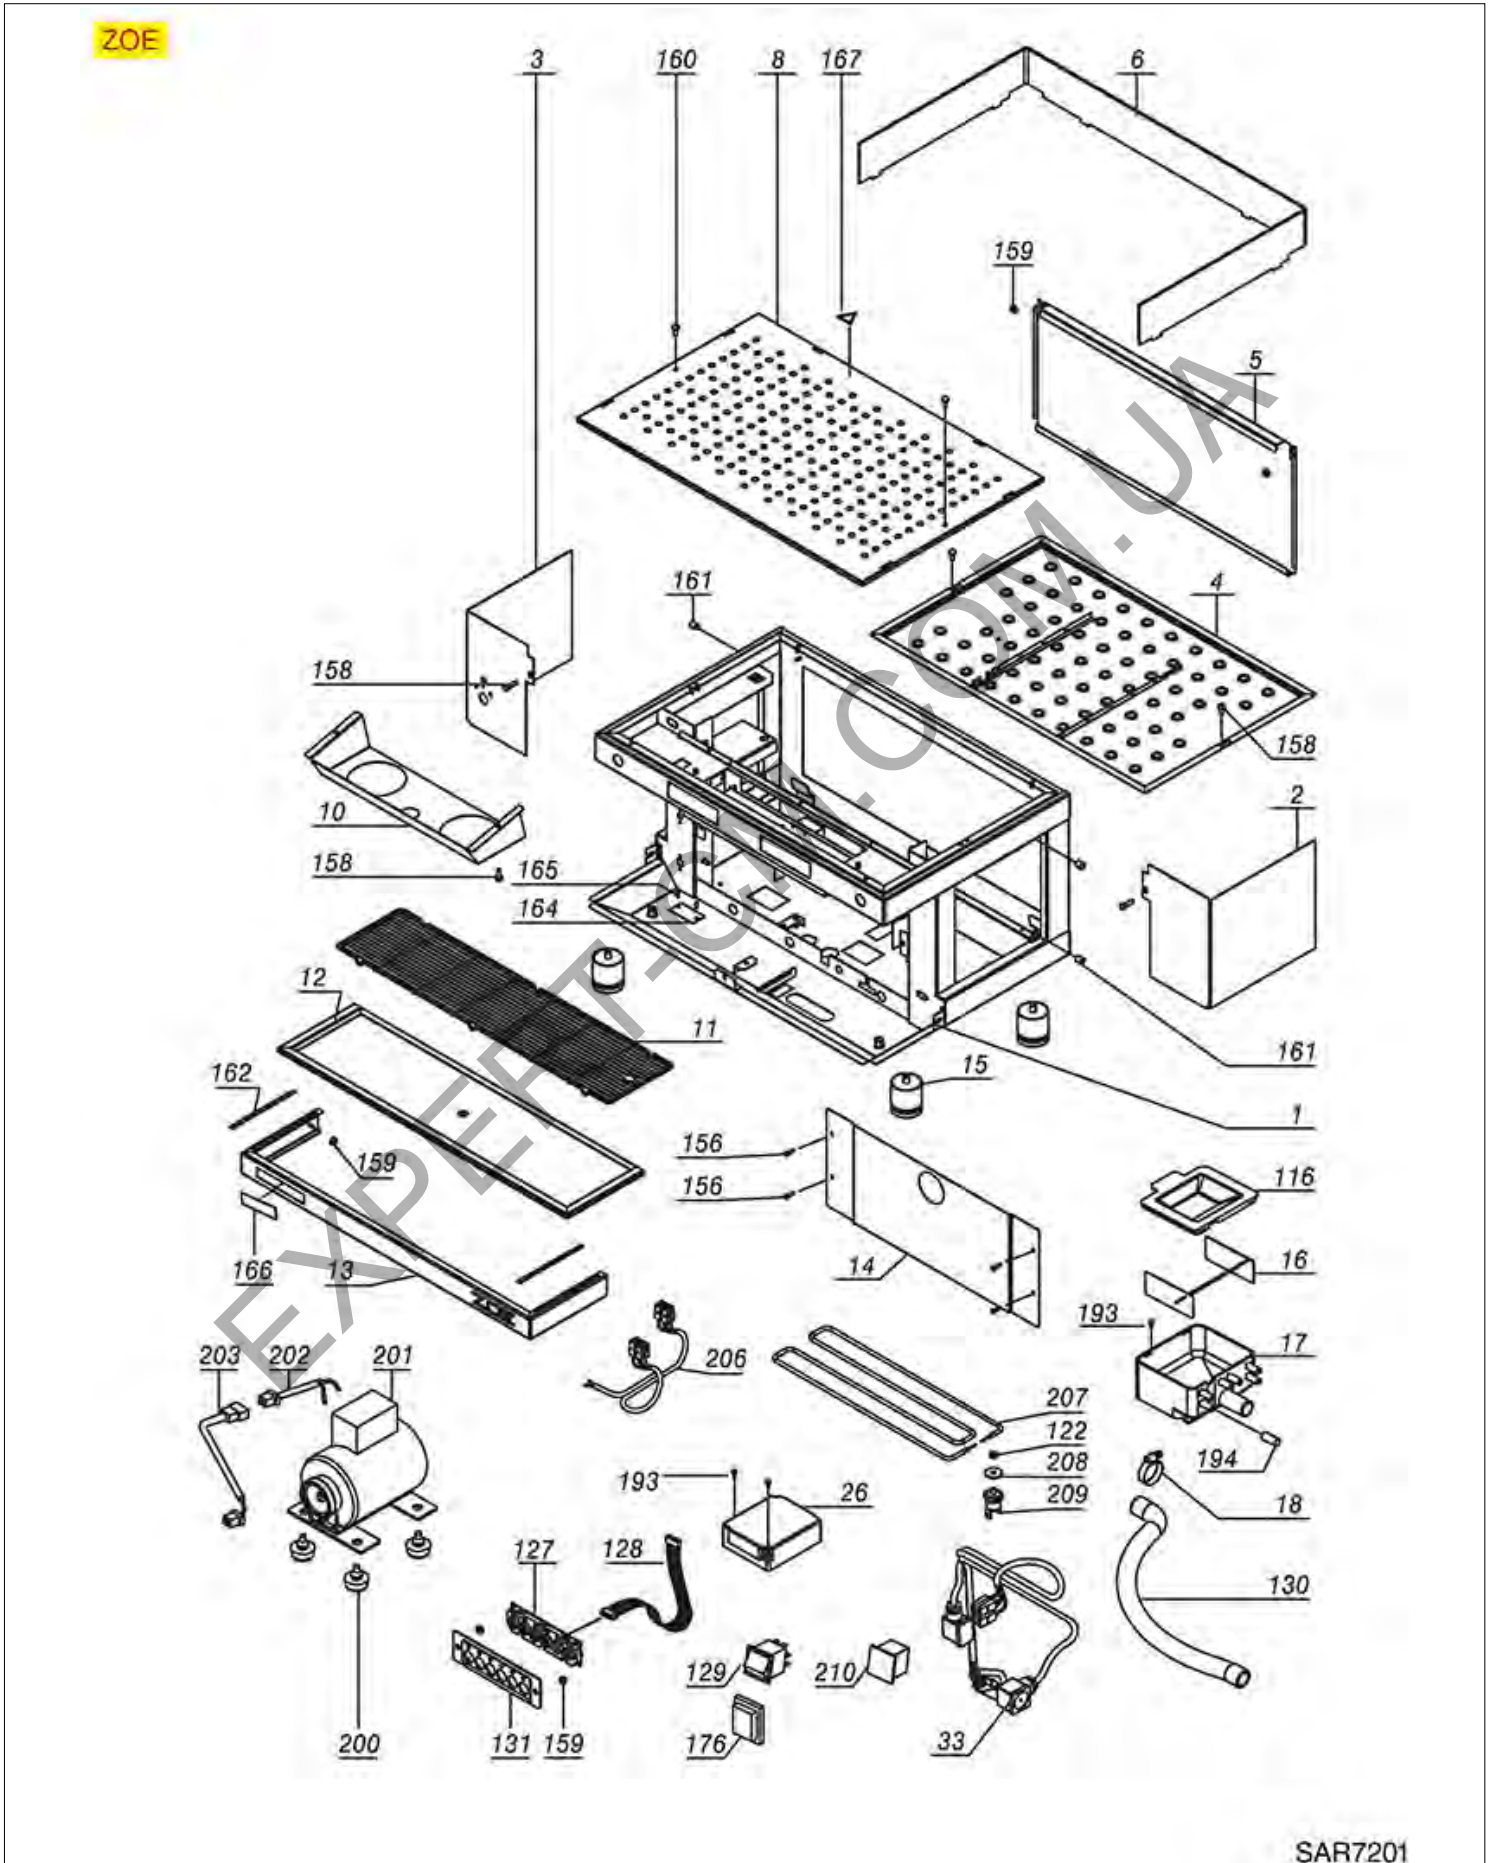

ZOE BODY AND ELECTRONIC SYSTEM

SAR7201

Positions without LF code no.: upon request

SANREMO

Position	LF code no.	Description
15	1313102	FOOT ø 50 mm M10 H=55-69 mm
17	1527048	DRAIN TANK
18	3449466	HOSE CLAMP 16-27
26	1054057	DOSER CONTROL BOX 1-2-3 GROUPS 230V
130	1449672	DRAIN PIPE ELISPIR ø 16x23 mm - 5 m

EXPERT-CM.COM.UA