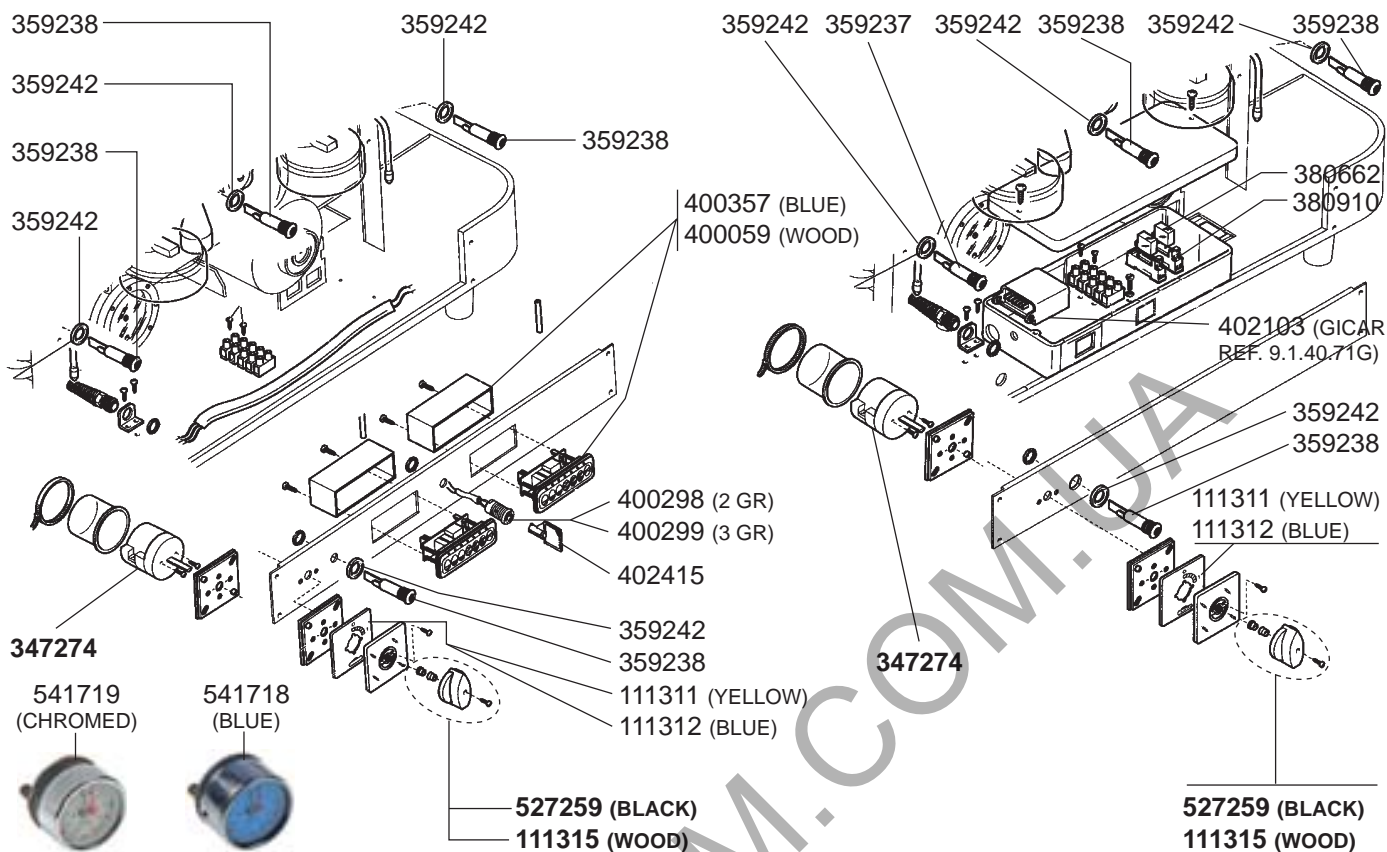

GROUP

FILTER HOLDERS

GROUP/FILTER HOLDERS HOME

STEAM/WATER TAPS

STEAM/WATER TAPS/LEVEL INDICATOR/VALVES

STEAM/WATER TAPS/LEVEL INDICATOR HOME

S1, S1C, SX, SXC

BOILER/DRIP TRAY VARIOUS

ELECTRICAL COMPONENTS MODERN-GOLD

ELECTRICAL COMPONENTS BARLUME

ELECTRICAL COMPONENTS SIXTIES

ELECTRICAL COMPONENTS SIXTIES

ELECTRICAL COMPONENTS VARIOUS

ELECTRICAL COMPONENTS VARIOUS

390324

345722 (1 POLE)

345720 (2 POLES)

346020

346031

346032

346019

301001
(RED)

301060

301038 (GREEN)

301039 (RED)

301040 (SWITCH)
301044
(PUSH BUTTON)

359237
(RED)

359238
(GREEN)

359240
(GOLD)

359242
(CHROMED)

417175
(800 W
230 VAC)

528182