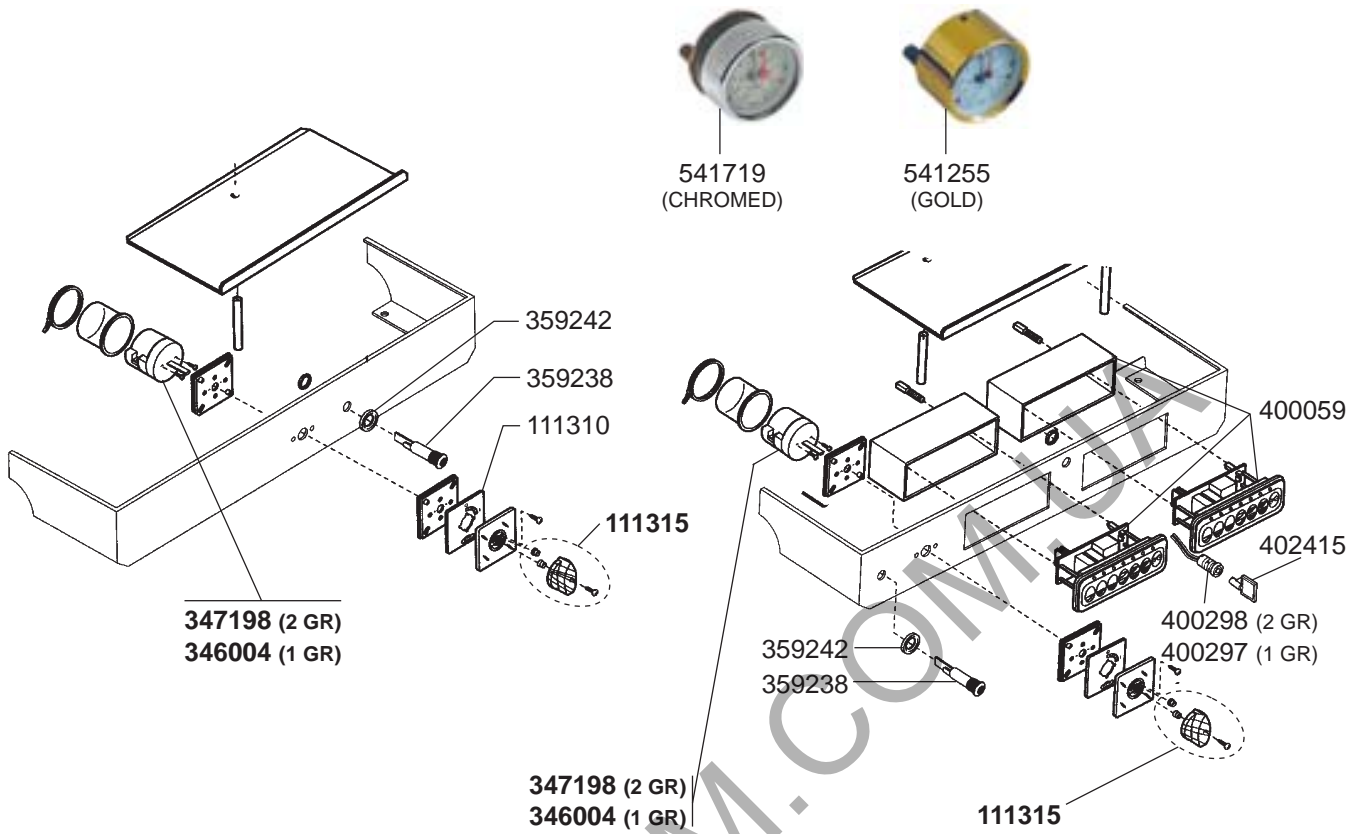

ELECTRICAL COMPONENTS MODERN-GOLD

ELECTRICAL COMPONENTS BARLUME

ELECTRICAL COMPONENTS SIXTIES

ELECTRICAL COMPONENTS SIXTIES

ELECTRICAL COMPONENTS VARIOUS

ELECTRICAL COMPONENTS VARIOUS

390324

345722 (1 POLE)

345720 (2 POLES)

346020

346031

346032

346019

301001
(RED)

301060

301038 (GREEN)

301039 (RED)

301040 (SWITCH)
301044
(PUSH BUTTON)

359237
(RED)

359238
(GREEN)

359240
(GOLD)

359242
(CHROMED)

417175
(800 W
230 VAC)

528182