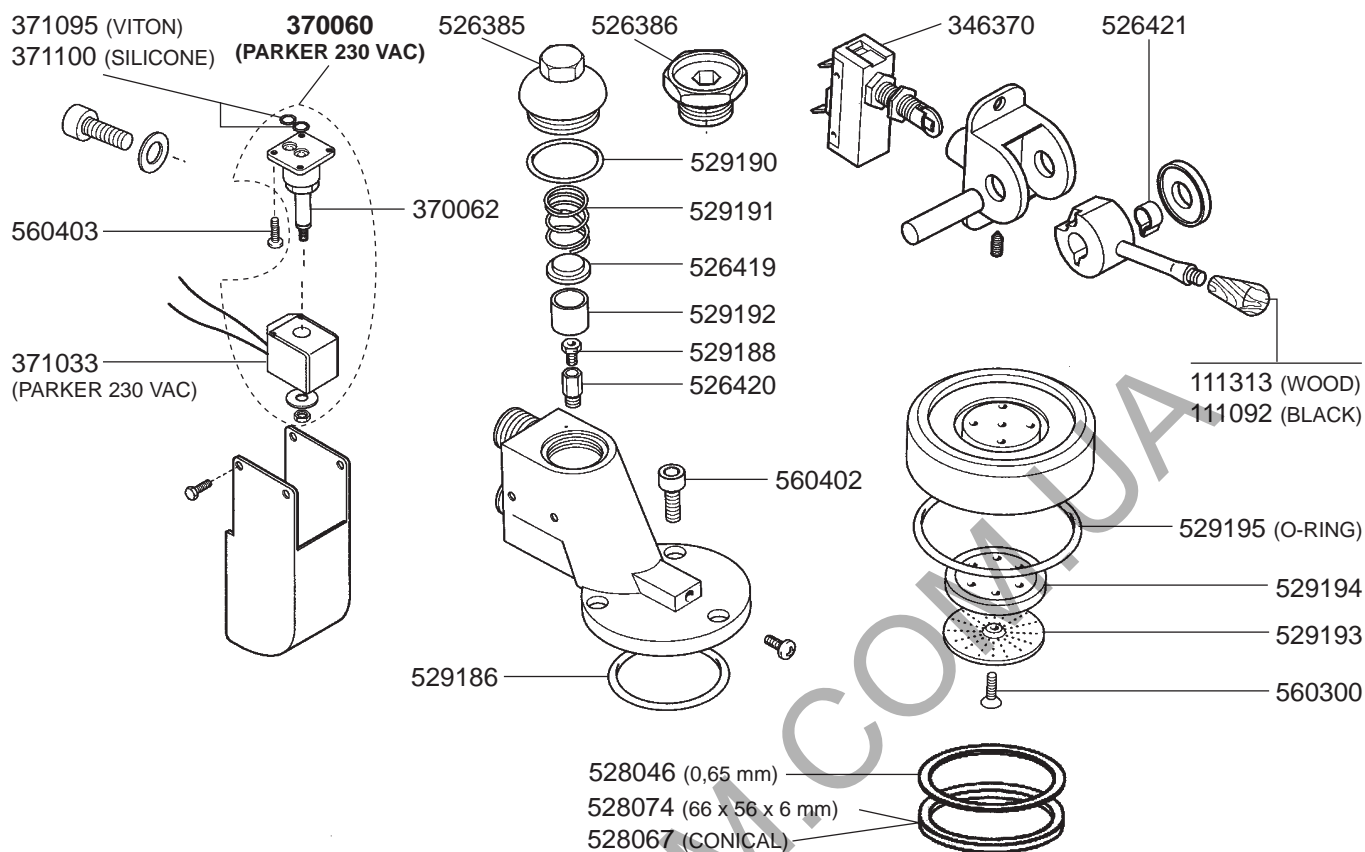

GROUP

FILTER HOLDERS

GROUP/FILTER HOLDERS HOME

STEAM/WATER TAPS

STEAM/WATER TAPS/LEVEL INDICATOR/VALVES

STEAM/WATER TAPS/LEVEL INDICATOR HOME

S1, S1C, SX, SXC

BOILER/DRIP TRAY VARIOUS

ELECTRICAL COMPONENTS MODERN-GOLD

ELECTRICAL COMPONENTS BARLUME

ELECTRICAL COMPONENTS SIXTIES

ELECTRICAL COMPONENTS SIXTIES

ELECTRICAL COMPONENTS VARIOUS

ELECTRICAL COMPONENTS VARIOUS

390324

345722 (1 POLE)

345720 (2 POLES)

346020

346031

346032

346019

301001
(RED)

301060

301038 (GREEN)

301039 (RED)

301040 (SWITCH)
301044
(PUSH BUTTON)

359237
(RED)

359238
(GREEN)

359240
(GOLD)

359242
(CHROMED)

417175
(800 W
230 VAC)

528182