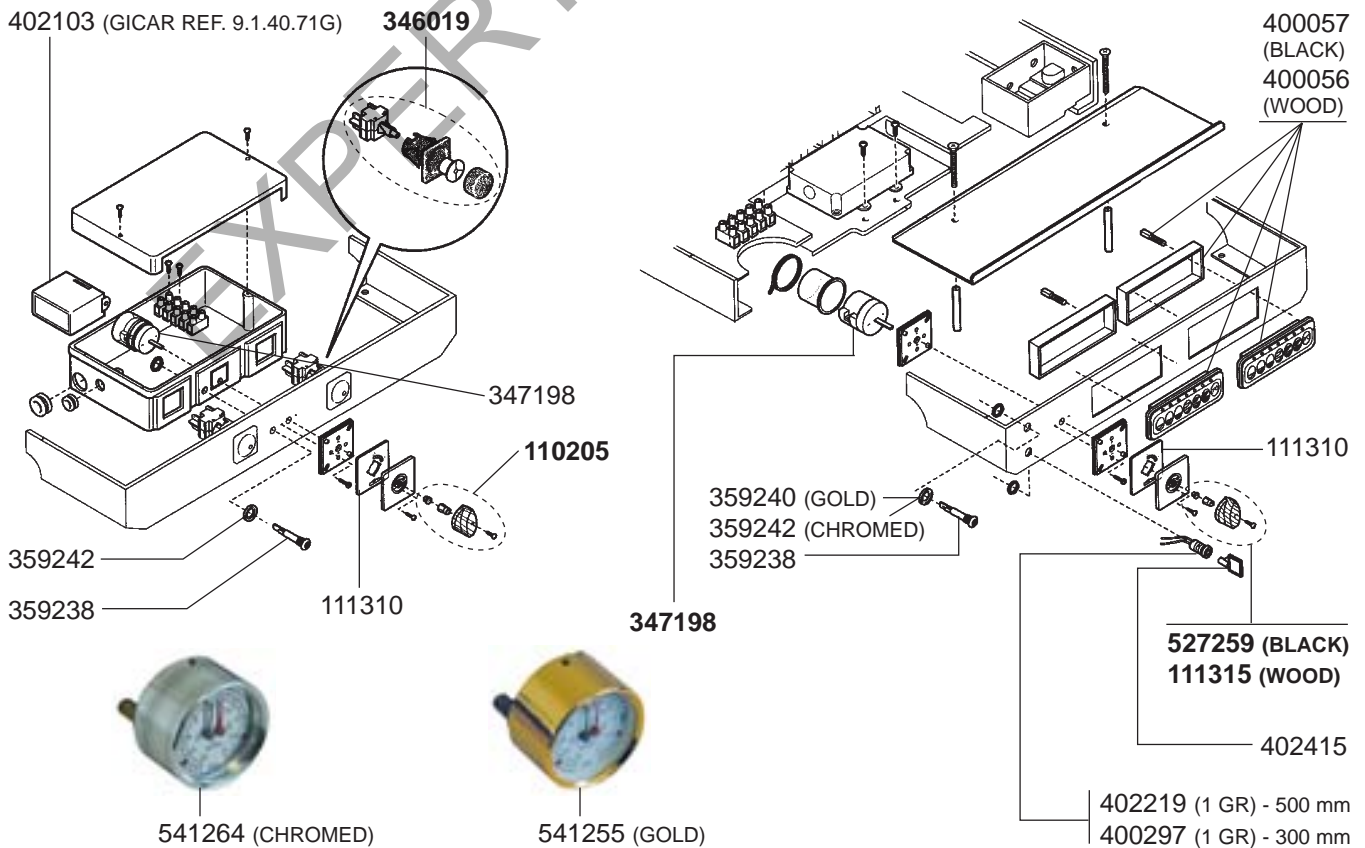

GROUP

FILTER HOLDERS

GROUP/FILTER HOLDERS HOME

STEAM/WATER TAPS

STEAM/WATER TAPS/LEVEL INDICATOR/VALVES

STEAM/WATER TAPS/LEVEL INDICATOR HOME

S1, S1C, SX, SXC

BOILER/DRIP TRAY VARIOUS

ELECTRICAL COMPONENTS MODERN-GOLD

ELECTRICAL COMPONENTS BARLUME

ELECTRICAL COMPONENTS SIXTIES

ELECTRICAL COMPONENTS SIXTIES

ELECTRICAL COMPONENTS VARIOUS

ELECTRICAL COMPONENTS VARIOUS

390324

345722 (1 POLE)

345720 (2 POLES)

346020

346031

346032

346019

301001
(RED)

301060

301038 (GREEN)

301039 (RED)

301040 (SWITCH)
301044
(PUSH BUTTON)

359237
(RED)

359238
(GREEN)

359240
(GOLD)

359242
(CHROMED)

417175
(800 W
230 VAC)

528182