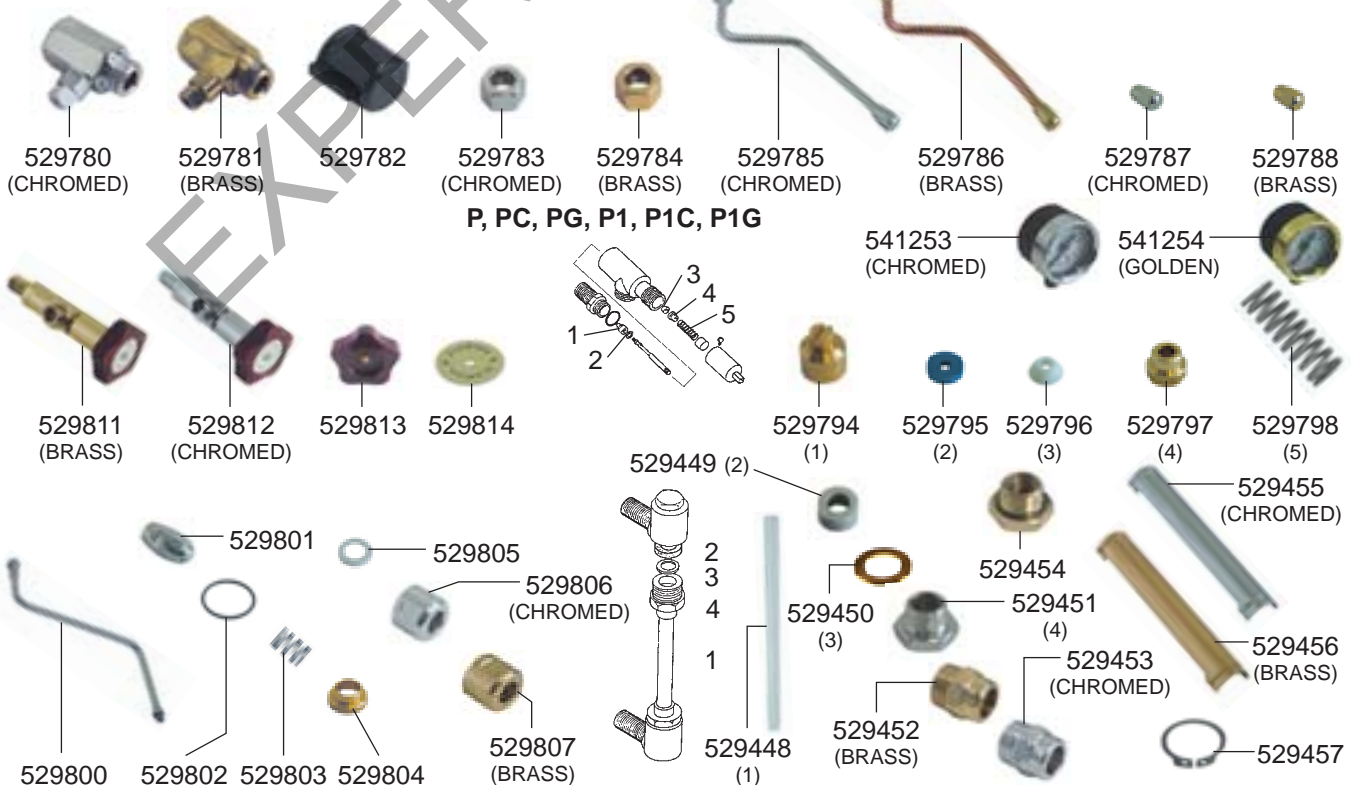

GROUP

FILTER HOLDERS

GROUP/FILTER HOLDERS HOME

STEAM/WATER TAPS

STEAM/WATER TAPS/LEVEL INDICATOR/VALVES

STEAM/WATER TAPS/LEVEL INDICATOR HOME

S1, S1C, SX, SXC

BOILER/DRIP TRAY VARIOUS

ELECTRICAL COMPONENTS MODERN-GOLD

ELECTRICAL COMPONENTS BARLUME

ELECTRICAL COMPONENTS SIXTIES

ELECTRICAL COMPONENTS SIXTIES

ELECTRICAL COMPONENTS VARIOUS

ELECTRICAL COMPONENTS VARIOUS

390324

345722 (1 POLE)

345720 (2 POLES)

346020

346031

346032

346019

301001
(RED)

301060

301038 (GREEN)

301039 (RED)

301040 (SWITCH)
301044
(PUSH BUTTON)

359237
(RED)

359238
(GREEN)

359240
(GOLD)

359242
(CHROMED)

417175
(800 W
230 VAC)

528182