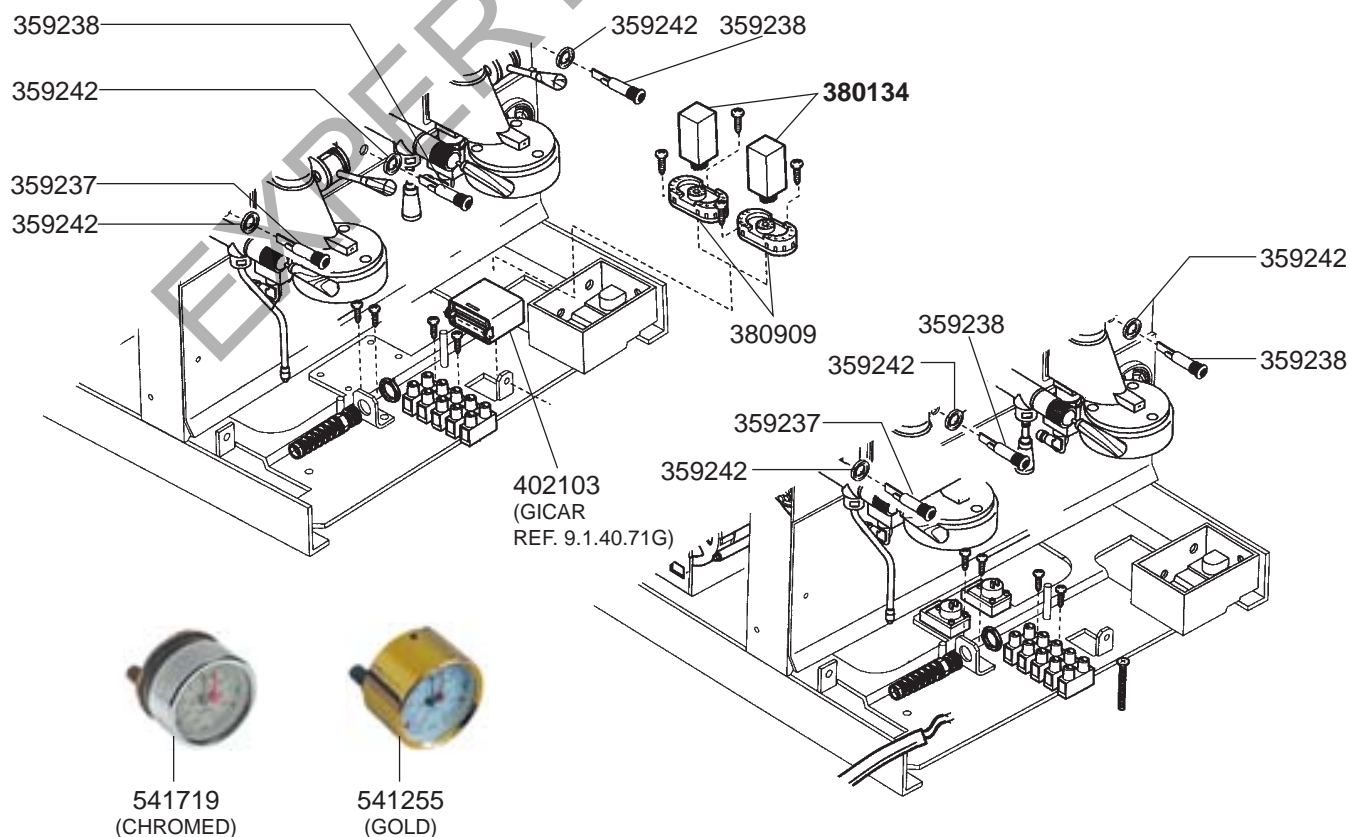

ELECTRICAL COMPONENTS SIXTIES