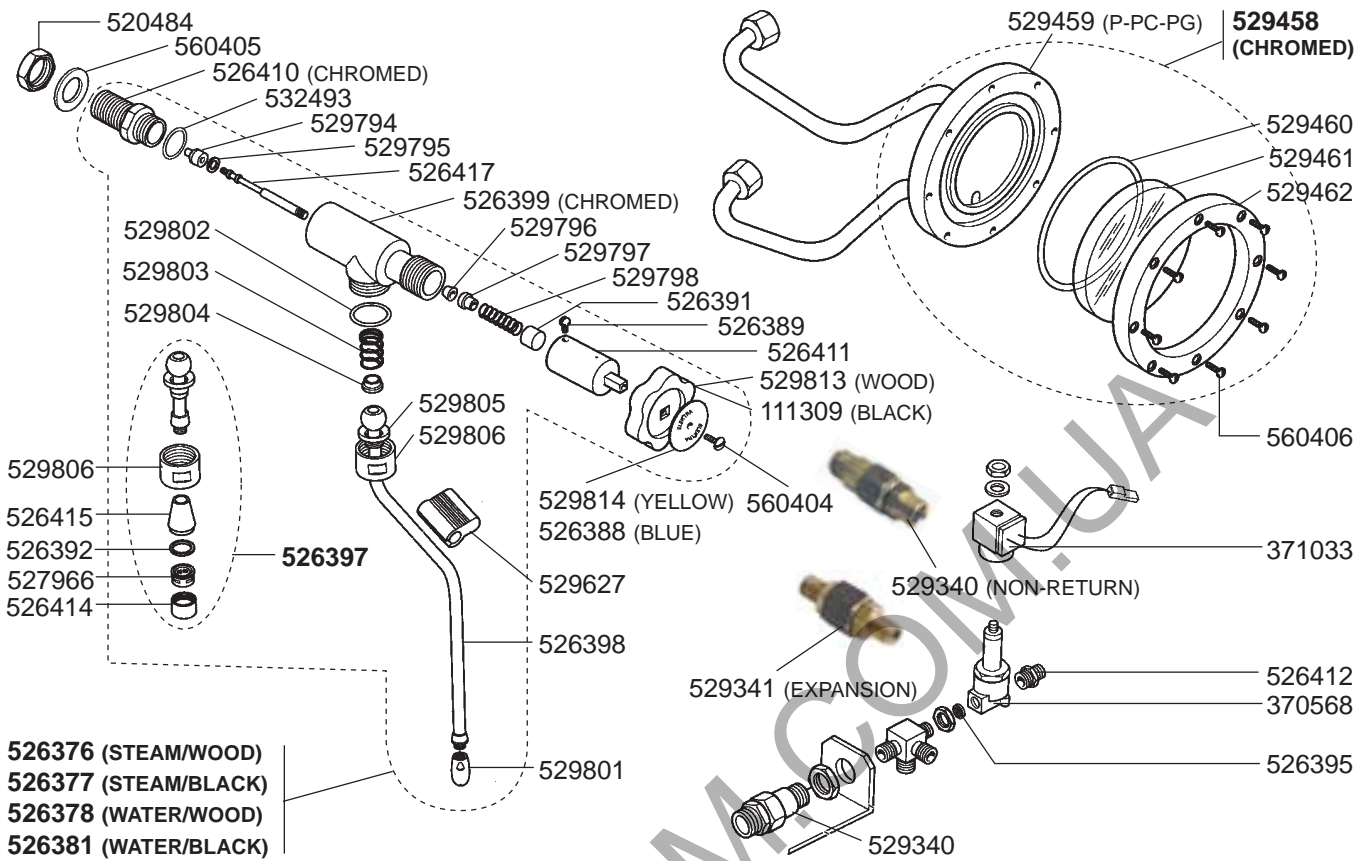

GROUP

FILTER HOLDERS

GROUP/FILTER HOLDERS HOME

STEAM/WATER TAPS

STEAM/WATER TAPS/LEVEL INDICATOR/VALVES

STEAM/WATER TAPS/LEVEL INDICATOR HOME

S1, S1C, SX, SXC

BOILER/DRIP TRAY VARIOUS

ELECTRICAL COMPONENTS MODERN-GOLD

ELECTRICAL COMPONENTS BARLUME

ELECTRICAL COMPONENTS SIXTIES

ELECTRICAL COMPONENTS SIXTIES

ELECTRICAL COMPONENTS VARIOUS

ELECTRICAL COMPONENTS VARIOUS

390324

345722 (1 POLE)

345720 (2 POLES)

346020

346031

346032

346019

301001
(RED)

301060

301038 (GREEN)

301039 (RED)

301040 (SWITCH)
301044
(PUSH BUTTON)

359237
(RED)

359238
(GREEN)

359240
(GOLD)

359242
(CHROMED)

417175
(800 W
230 VAC)

528182