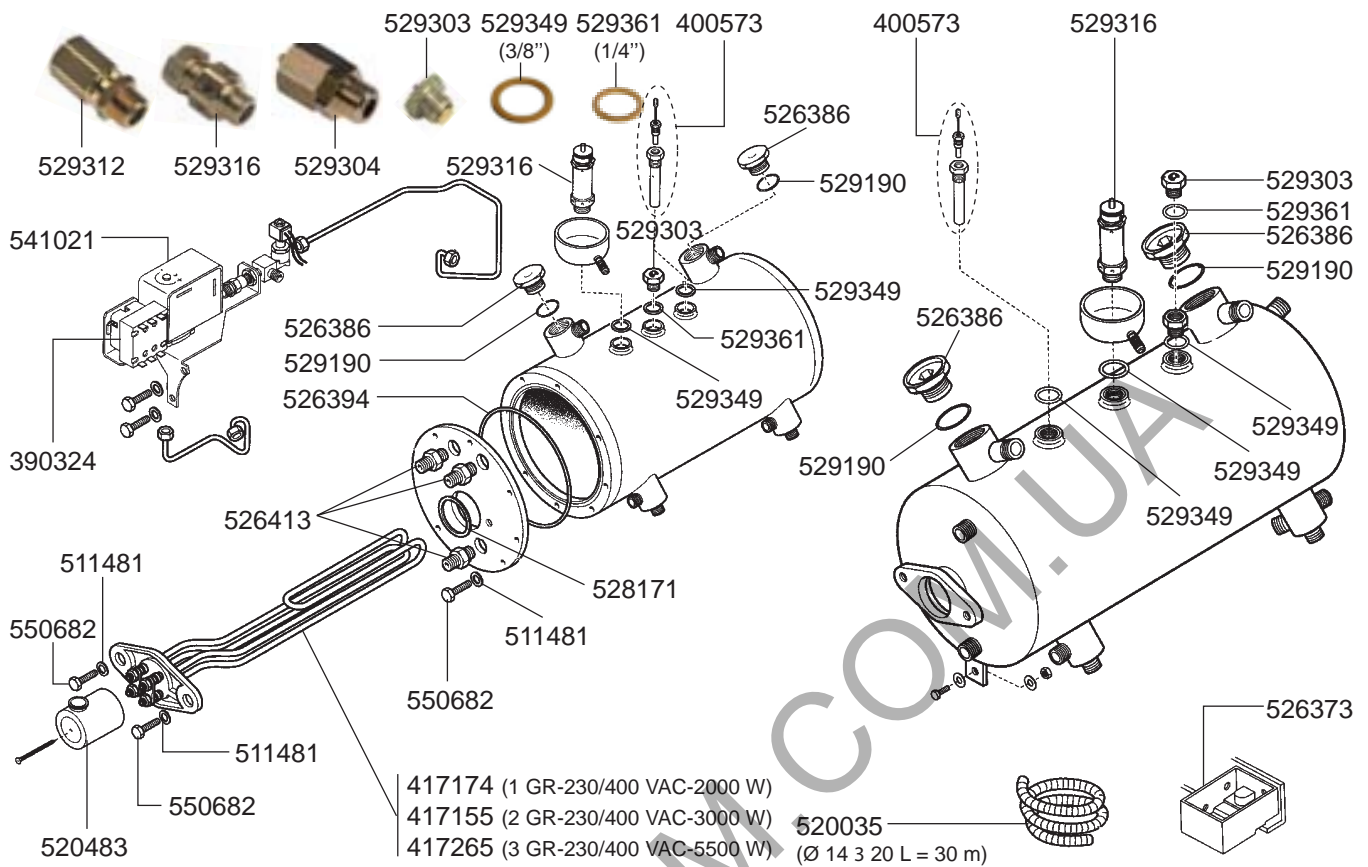

GROUP

FILTER HOLDERS

GROUP/FILTER HOLDERS HOME

STEAM/WATER TAPS

STEAM/WATER TAPS/LEVEL INDICATOR/VALVES

STEAM/WATER TAPS/LEVEL INDICATOR HOME

S1, S1C, SX, SXC

BOILER/DRIP TRAY VARIOUS

ELECTRICAL COMPONENTS MODERN-GOLD

ELECTRICAL COMPONENTS BARLUME

ELECTRICAL COMPONENTS SIXTIES

ELECTRICAL COMPONENTS SIXTIES

ELECTRICAL COMPONENTS VARIOUS

ELECTRICAL COMPONENTS VARIOUS

390324

345722 (1 POLE)

345720 (2 POLES)

346020

346031

346032

346019

301001
(RED)

301060

301038 (GREEN)

301039 (RED)

301040 (SWITCH)
301044
(PUSH BUTTON)

359237
(RED)

359238
(GREEN)

359240
(GOLD)

359242
(CHROMED)

417175
(800 W
230 VAC)

528182