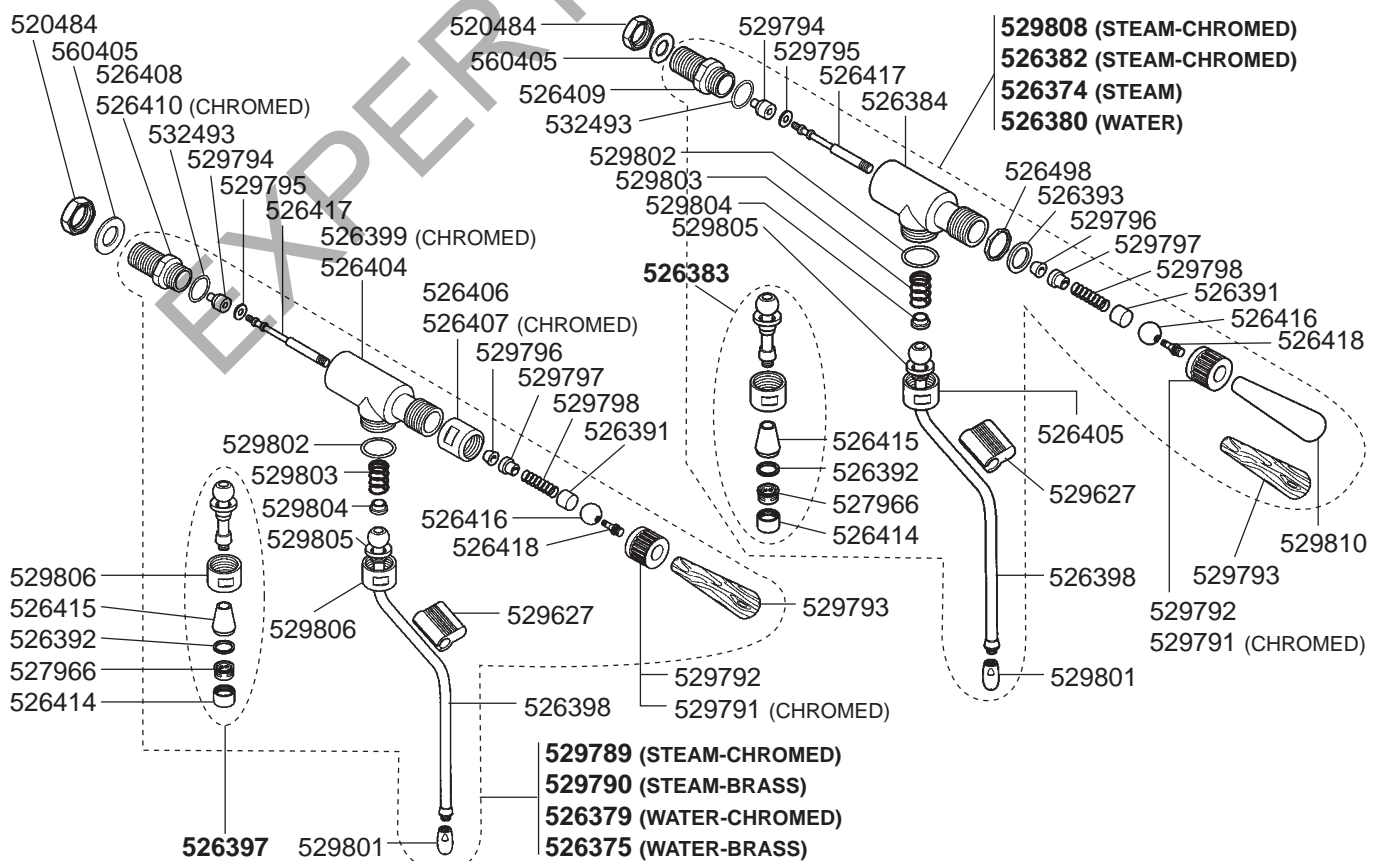

GROUP

FILTER HOLDERS

GROUP/FILTER HOLDERS HOME

STEAM/WATER TAPS

STEAM/WATER TAPS/LEVEL INDICATOR/VALVES

STEAM/WATER TAPS/LEVEL INDICATOR HOME

S1, S1C, SX, SXC

BOILER/DRIP TRAY VARIOUS

ELECTRICAL COMPONENTS MODERN-GOLD

ELECTRICAL COMPONENTS BARLUME

ELECTRICAL COMPONENTS SIXTIES

ELECTRICAL COMPONENTS SIXTIES

ELECTRICAL COMPONENTS VARIOUS

ELECTRICAL COMPONENTS VARIOUS

390324

345722 (1 POLE)

345720 (2 POLES)

346020

346031

346032

346019

301001
(RED)

301060

301038 (GREEN)

301039 (RED)

301040 (SWITCH)
301044
(PUSH BUTTON)

359237
(RED)

359238
(GREEN)

359240
(GOLD)

359242
(CHROMED)

417175
(800 W
230 VAC)

528182