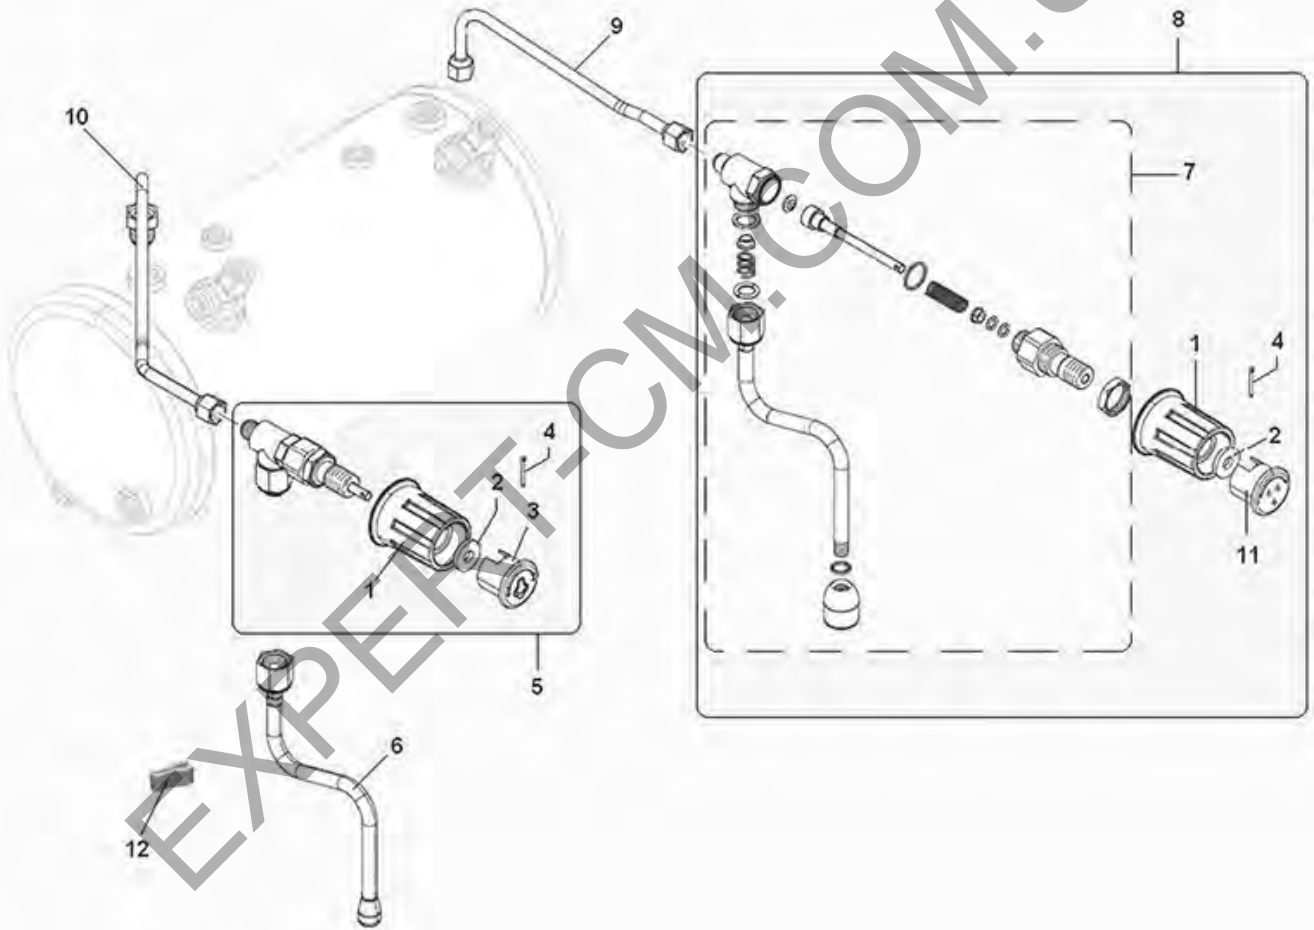

EXPERT-CM.COM.UA

SARA WATER/STEAM TAPS

SARA

BIANCHI

Position	LF code no.	Description
1	1241321	WATER/STEAM TAP HANDLE
2	1186036	WASHER FLAT LARGE M6
3	1241057	STEAM CAP FOR KNOB
4	1389001	S/STEEL PIN \varnothing 2x20 mm
5	1348841	STEAM TAP
6	1549007	ST.STEEL COMPLETE STEAM PIPE \varnothing 10 mm
7	1548006	COMPLETE WATER TAP
11	1241058	WATER CAP FOR KNOB
12	1186339	BURN PREVENTING PIPE HANDGRIP \varnothing 8 mm