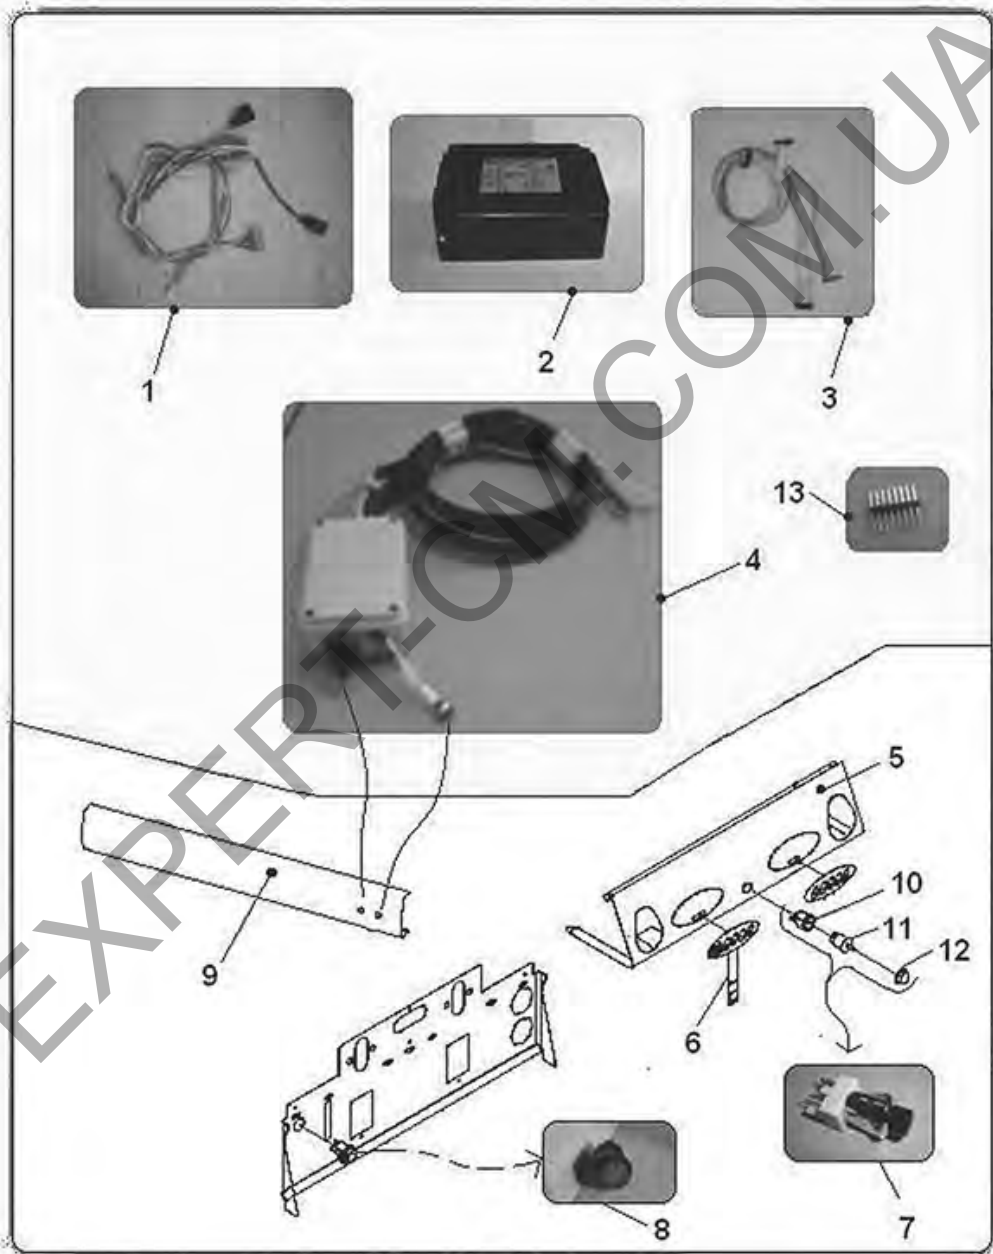

SOFIA ELECTRICAL SYSTEM

SOFIA

BIANCHI

Position	LF code no.	Description
4	1057033	SELECTOR SWITCH 0-2 POSITIONS 20A 600V
6	5035470	PUSH-BUTTON PANEL 5 BUTTONS
7	1319587	COMPLETE BIPOLAR SWITCH 16A 250V
8	1319614	RED BIPOLAR PUSH BUTTON 16A 250V

EXPERT-CM.COM.UA