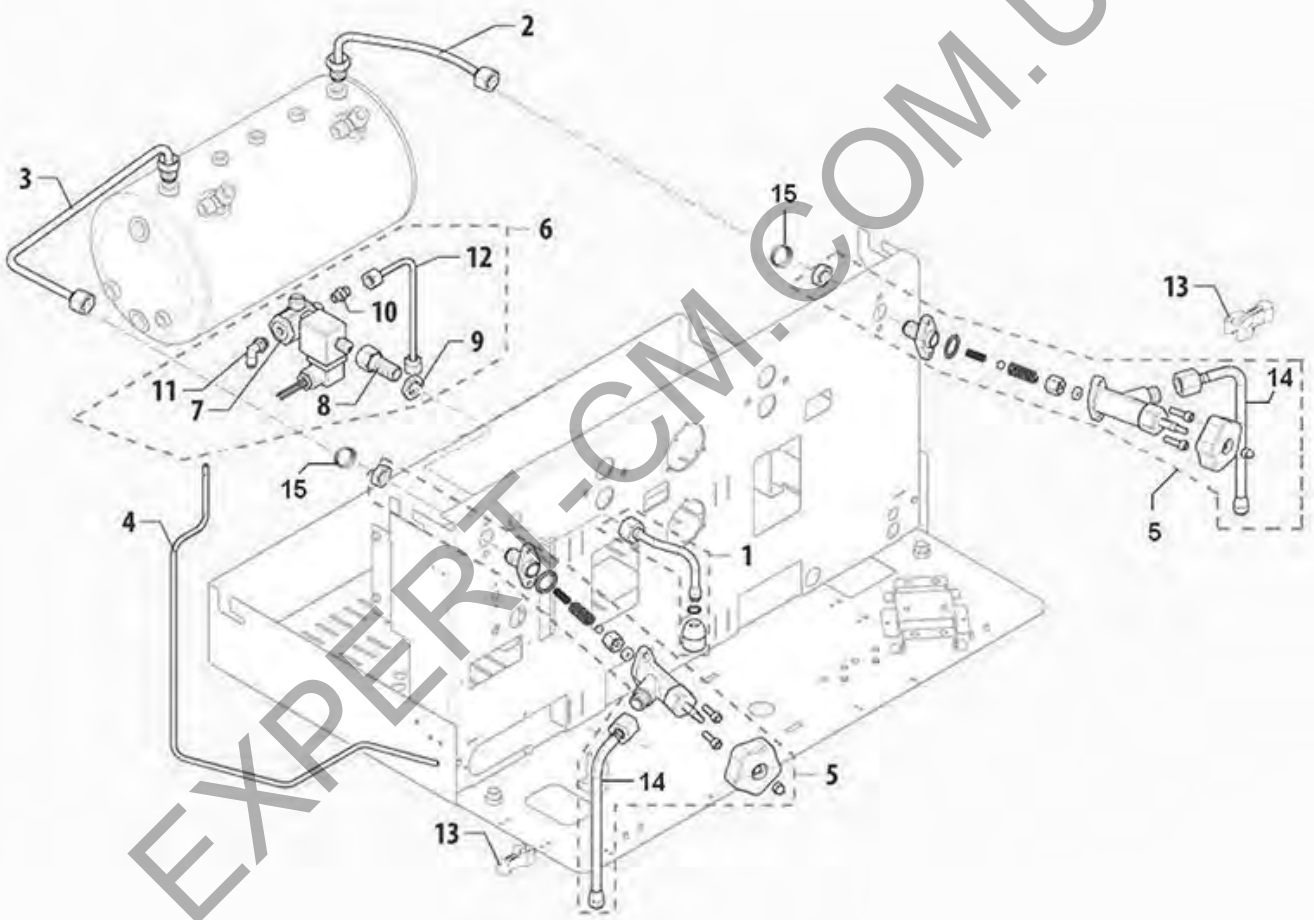

LUCIA WATER/STEAM TAPS

LUCIA

BIANCHI

Position	LF code no.	Description
1	1549025	COMPLETE WATER PIPE $\varnothing$ 8 mm
5	1548005	COMPLETE STEAM TAP
13	1186339	BURN PREVENTING PIPE HANDGRIP $\varnothing$ 8 mm
14	1549024	STAINLESS STEEL STEAM PIPE $\varnothing$ 10 mm

EXPERT-CM.COM.UA