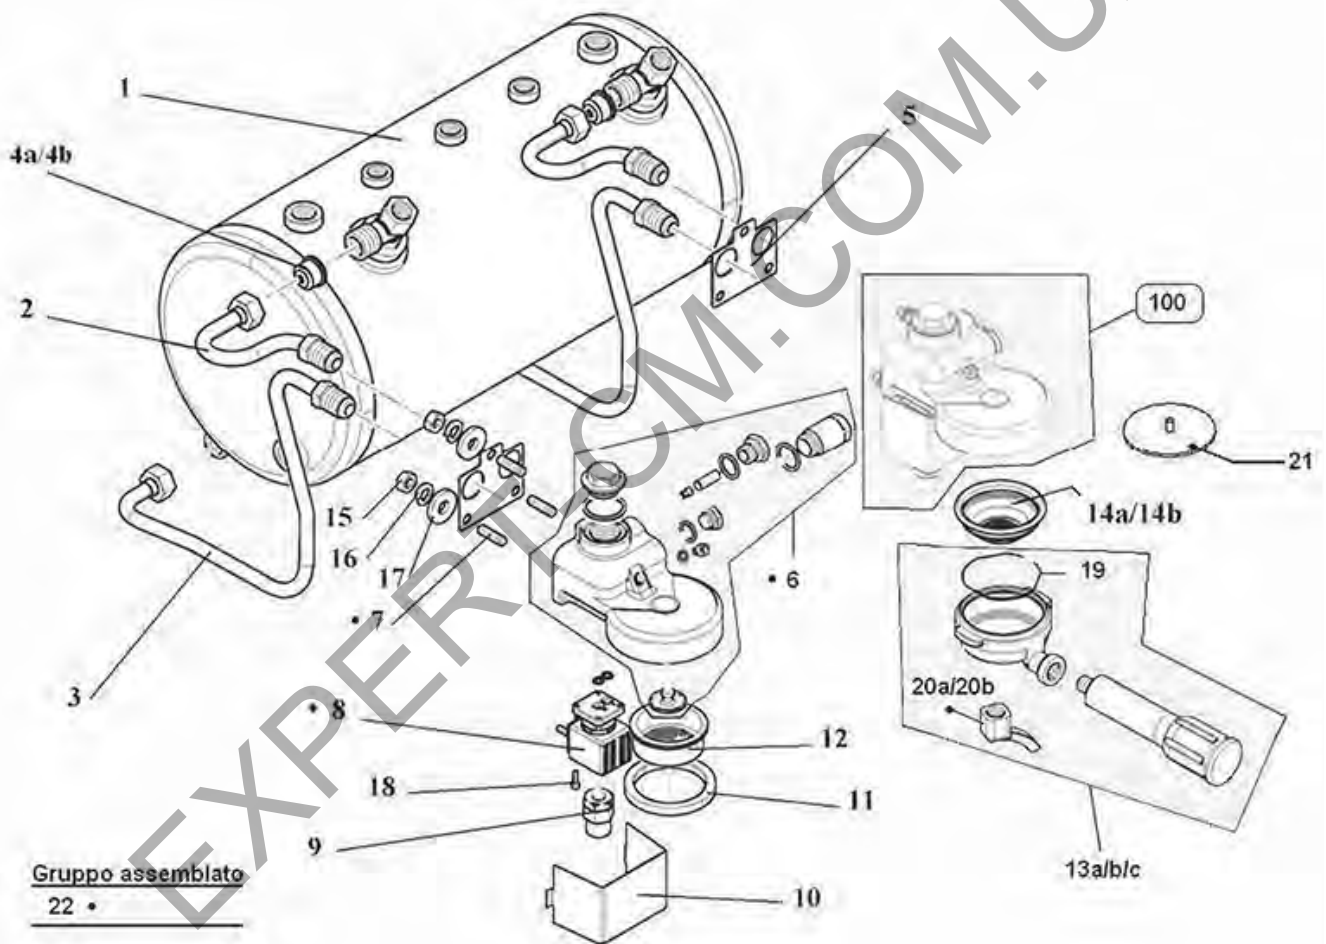

SARA BREW GROUP

SARA

BIANCHI

Position	LF code no.	Description
5	1786255	GROUP GASKET 73x66x2 mm
7	1184009	STAINLESS STEEL M8x25 mm STUD
8	1120335	3-WAY SOLENOID VALVE PARKER 230V 50/60Hz
9	1349007	DRAIN CHROMIUM-PLATED FITTING
11	1186723	FILTER HOLDER GASKET ø 73x57x8.5 mm
12	1081016	SHOWER SCREEN ø 60 mm
12	1081116	SHOWER SCREEN ø 60 mm
12	1081216	SHOWER SCREEN ø 60 mm
12	1081516	SHOWER ø 60 mm
13	1165110	COMPLETE FILTER HOLDER 1 CUP BIANCHI
13	1165111	COMPLETE FILTER HOLDER 2 CUPS BIANCHI
14	1160251	1 CUP FILTER 6 g
14	1160252	2-CUP FILTER 12 GRAMS
19	1250002	S/STEEL FILTER LOCKING SPRING ø 1.20 mm
20	1022501	SINGLE SPOUT ø 3/8"
20	1022502	DOUBLE SPOUT ø 3/8"
21	1160293	MEMBRANE BLIND FILTER

EXPERT-CM.COM.UA