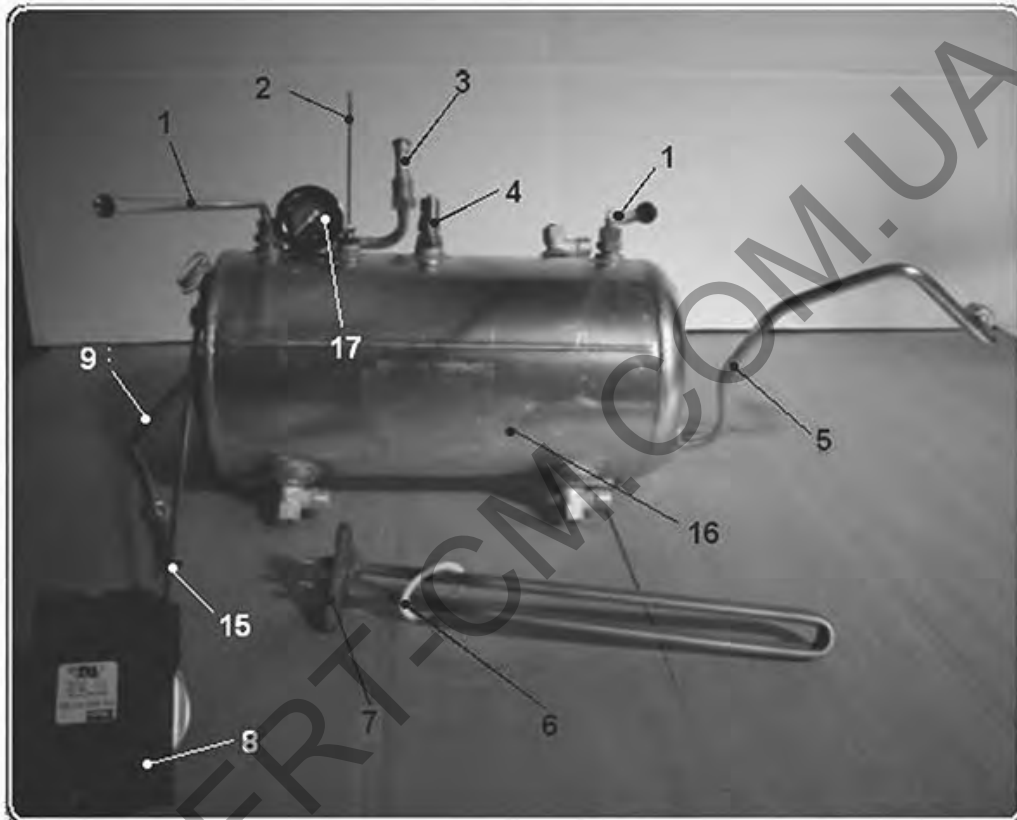

SOFIA BOILER

SOFIA

BIANCHI

Position	LF code no.	Description
2	3341011	LEVEL PROBE $\varnothing$ 1/4"M-140 mm
4	1515009	BOILER VALVE $\varnothing$ 3/8"M
6	1186623	PTFE FLAT GASKET $\varnothing$ 53x43x3 mm
7	1755331	HEATING ELEMENT 3000W 230V
8	1320541	PRESSURE SWITCH PARKER
10	1349002	ELBOW FITTING $\varnothing$ 1/4"M-1/4"M
11	1349244	"T" FITTING $\varnothing$ 1/4"M-1/4"M-1/4"F

EXPERT-CM.COM.UA