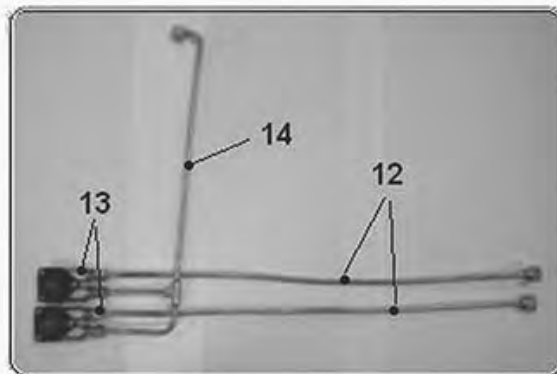

EXPERT-CM.COM.UA

SOFIA ELECTRICAL SYSTEM

SOFIA

BIANCHI

Position	LF code no.	Description
4	1057033	SELECTOR SWITCH 0-2 POSITIONS 20A 600V
6	5035470	PUSH-BUTTON PANEL 5 BUTTONS
7	1319587	COMPLETE BIPOLAR SWITCH 16A 250V
8	1319614	RED BIPOLAR PUSH BUTTON 16A 250V

EXPERT-CM.COM.UA

SOFIA BOILER

SOFIA

BIANCHI

Position	LF code no.	Description
2	3341011	LEVEL PROBE \varnothing 1/4"M-140 mm
4	1515009	BOILER VALVE \varnothing 3/8"M
6	1186623	PTFE FLAT GASKET \varnothing 53x43x3 mm
7	1755331	HEATING ELEMENT 3000W 230V
8	1320541	PRESSURE SWITCH PARKER
10	1349002	ELBOW FITTING \varnothing 1/4"M-1/4"M
11	1349244	"T" FITTING \varnothing 1/4"M-1/4"M-1/4"F