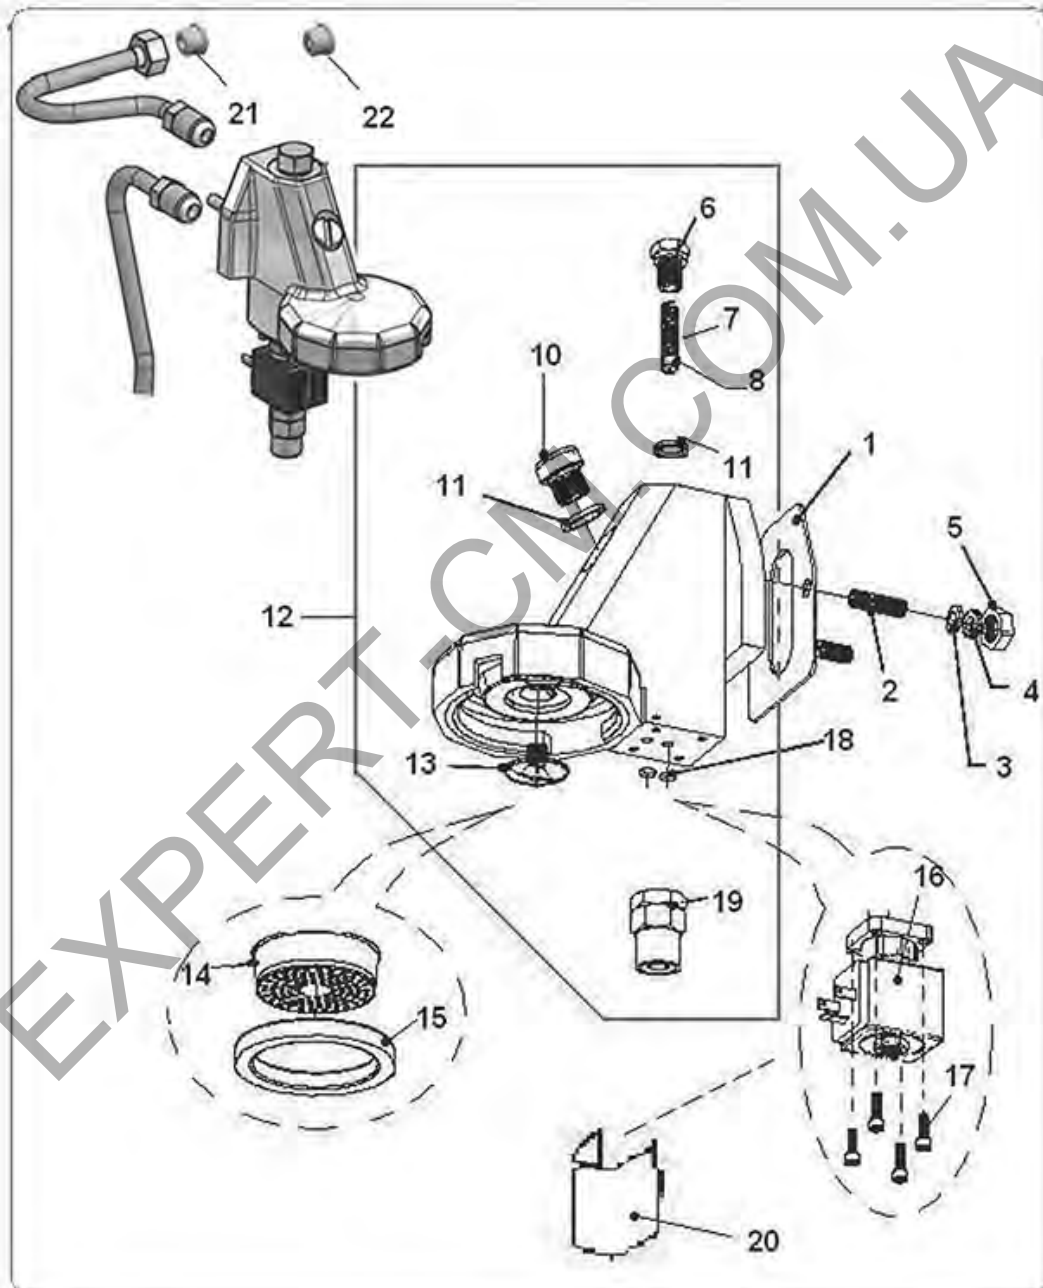

SOFIA BREW GROUP

SOFIA

BIANCHI

Position	LF code no.	Description
1	1186384	COFFEE GROUP GASKET 80x70x2 mm
2	1184009	STAINLESS STEEL M8x25 mm STUD
6	1439005	CAP $\varnothing$ 16 mm FOR BREW GROUP
7	1250402	JET SPRING $\varnothing$ 7x28 mm
8	1501531	NOZZLE $\varnothing$ 8 HOLE $\varnothing$ 0.7 mm
11	1186620	COPPER FLAT GASKET $\varnothing$ 22x17x1.5 mm
13	1501561	GROUP SPRAY NOZZLE $\varnothing$ 30 mm M10x1
14	1081016	SHOWER SCREEN $\varnothing$ 60 mm
14	1081116	SHOWER SCREEN $\varnothing$ 60 mm
14	1081216	SHOWER SCREEN $\varnothing$ 60 mm
14	1081516	SHOWER $\varnothing$ 60 mm
15	1186723	FILTER HOLDER GASKET $\varnothing$ 73x57x8.5 mm
16	1120335	3-WAY SOLENOID VALVE PARKER 230V 50/60Hz
18	1186612	O-RING 02025 VITON
19	1349007	DRAIN CHROMIUM-PLATED FITTING

EXPERT-CM.COM.UA