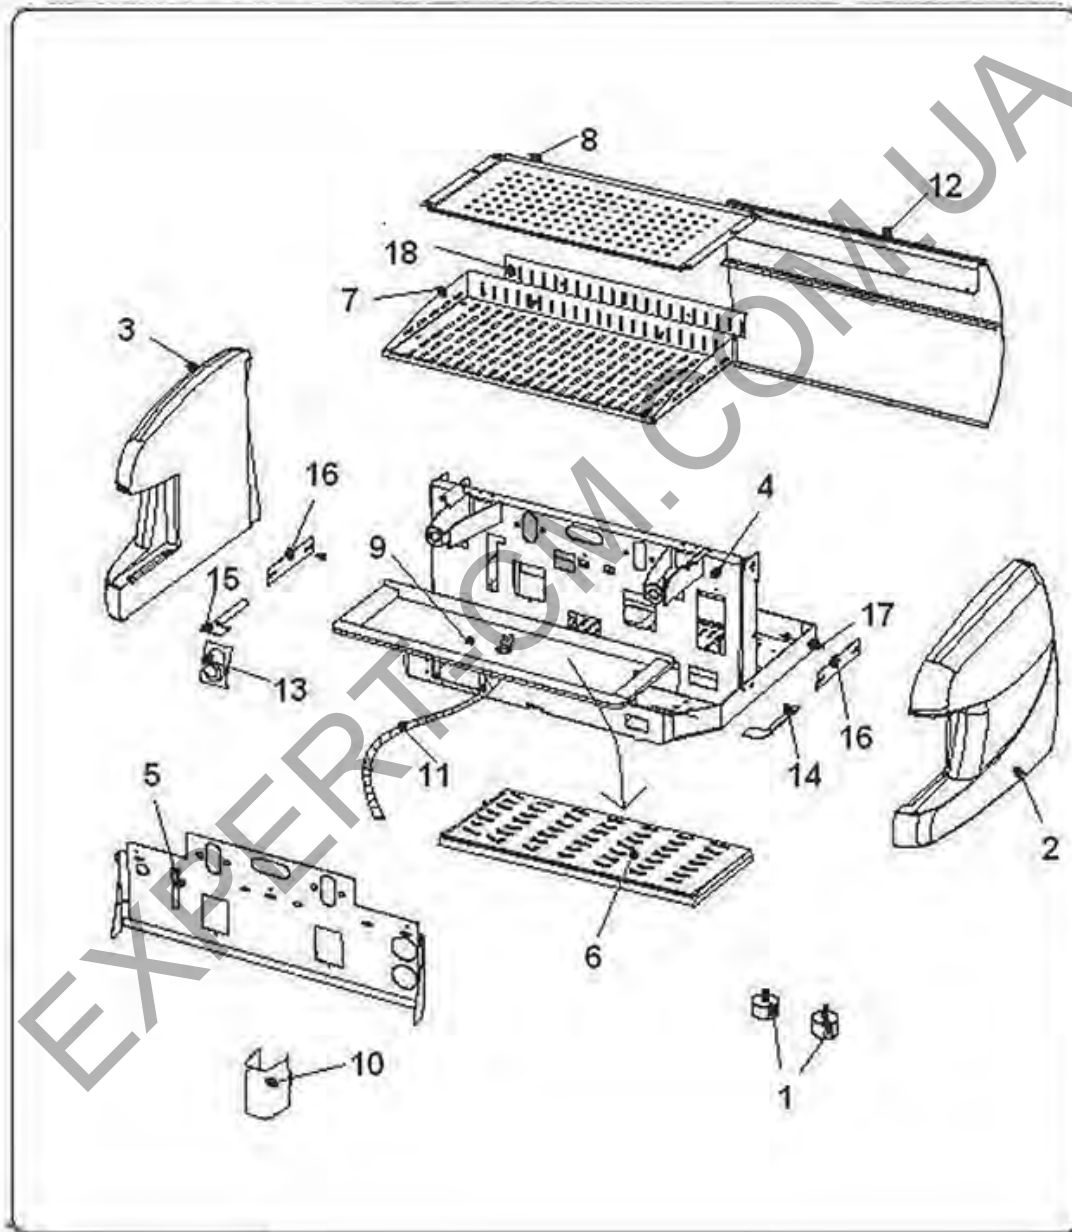

SOFIA BODY

SOFIA

BIANCHI

Position	LF code no.	Description
1	1313102	FOOT ø 50 mm M10 H=55-69 mm
13	1244010	PLATE FOR STEAM/WATER TAP

EXPERT-CM.COM.UA