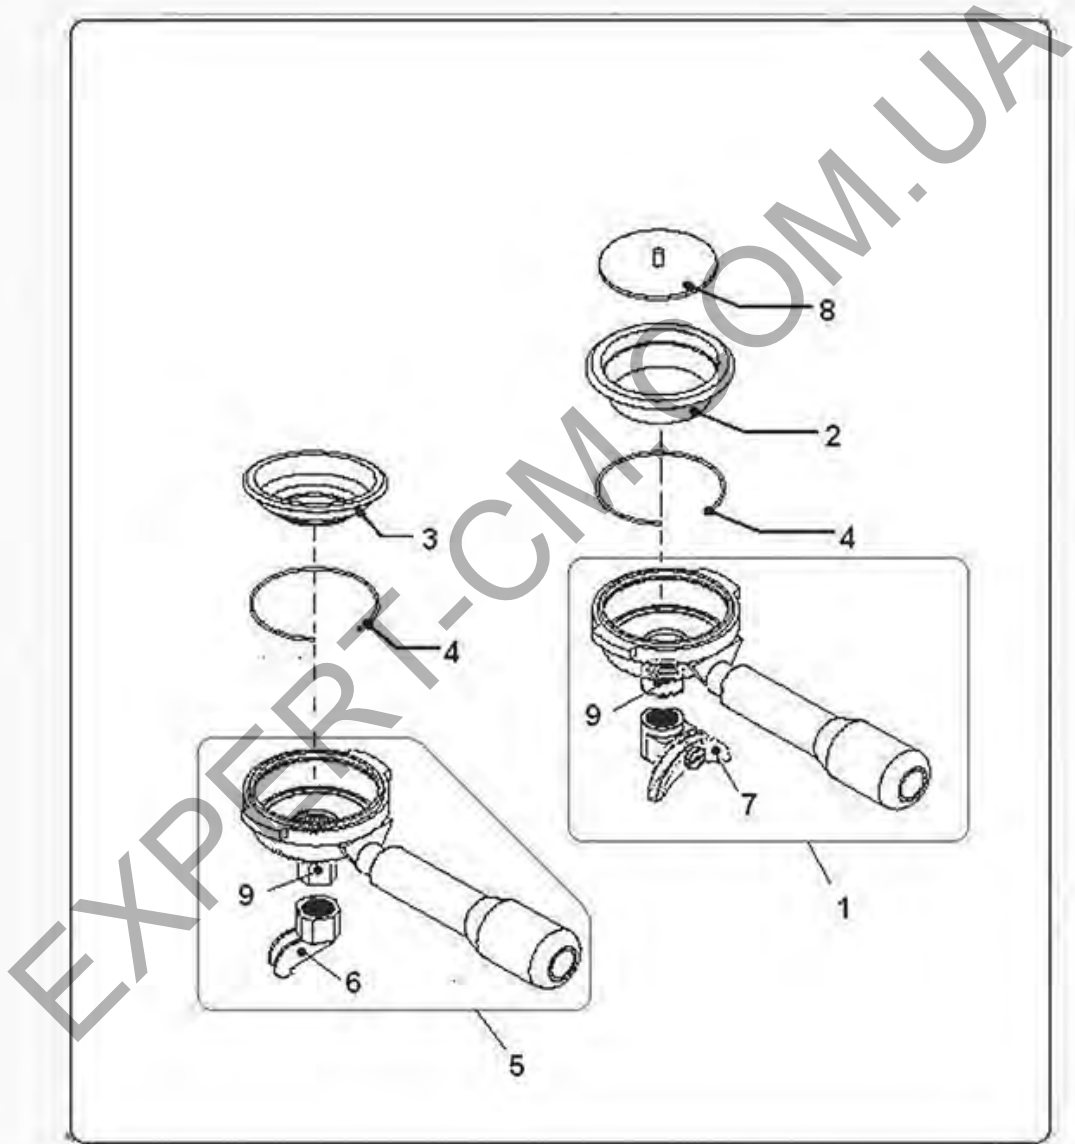

SOFIA FILTERHOLDER

SOFIA

BIANCHI

Position	LF code no.	Description
1	1165111	COMPLETE FILTER HOLDER 2 CUPS BIANCHI
2	1160252	2-CUP FILTER 12 GRAMS
3	1160251	1 CUP FILTER 6 g
4	1250002	S/STEEL FILTER LOCKING SPRING $\varnothing$ 1.20 mm
5	1165110	COMPLETE FILTER HOLDER 1 CUP BIANCHI
6	1022501	SINGLE SPOUT $\varnothing$ 3/8"
7	1022502	DOUBLE SPOUT $\varnothing$ 3/8"
8	1160293	MEMBRANE BLIND FILTER

EXPERT-CM.COM.UA