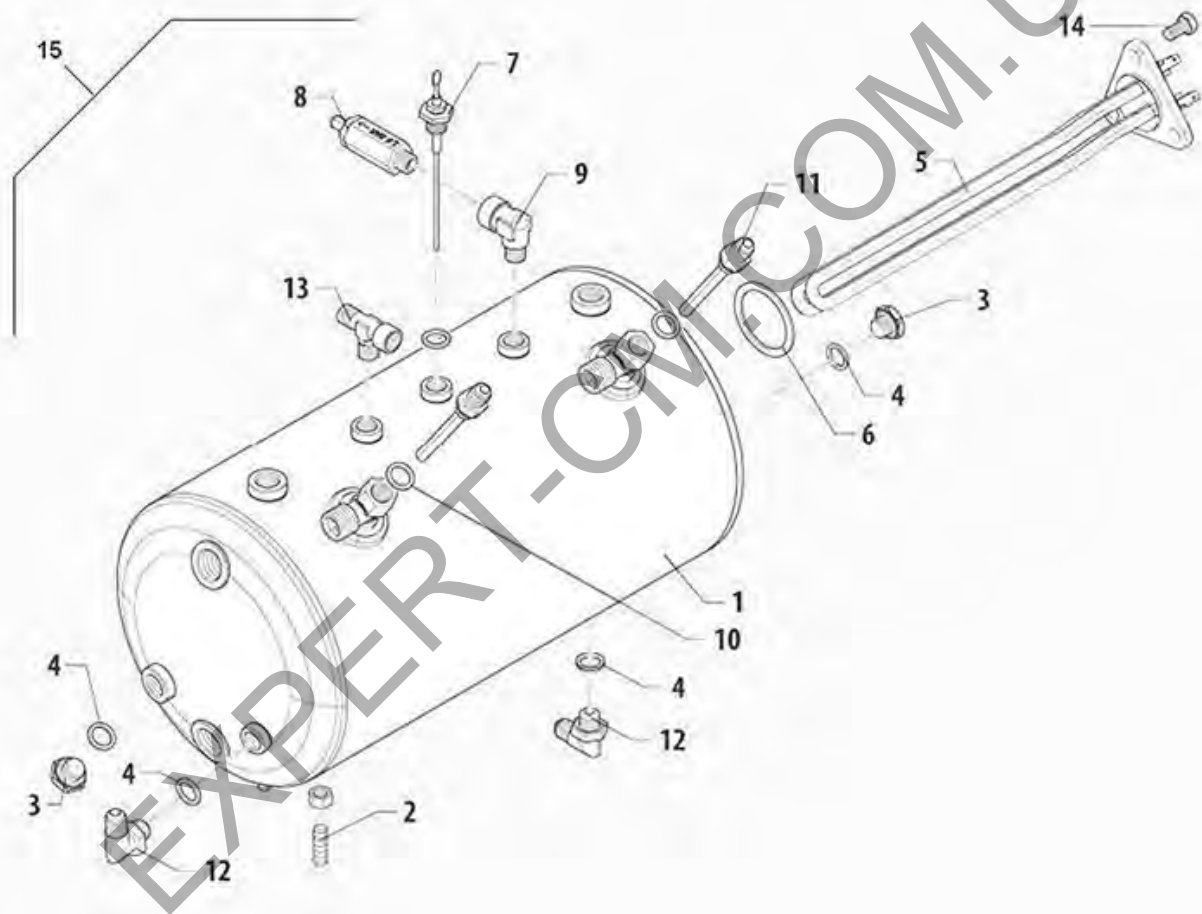

LUCIA BOILER

LUCIA

BIANCHI

Position	LF code no.	Description
2	1184009	STAINLESS STEEL M8x25 mm STUD
3	1439058	CAP $\varnothing$ 1/4"M NUT 21 mm H14
4	1186404	PTFE FLAT GASKET $\varnothing$ 18x13x2 mm
5	1755331	HEATING ELEMENT 3000W 230V
6	1186623	PTFE FLAT GASKET $\varnothing$ 53x43x3 mm
7	3341011	LEVEL PROBE $\varnothing$ 1/4"M-140 mm
8	1515010	EXPANSION VALVE $\varnothing$ 1/4"M 1.6 bar
9	1349717	NICHEL PLATED L-FITTING $\varnothing$ 1/4"M-1/4"F
10	1786258	COPPER FLAT GASKET $\varnothing$ 18x12.5x1.5 mm
11	1449219	INJECTOR PIPE $\varnothing$ 1/4"MM 100 mm
12	1349002	ELBOW FITTING $\varnothing$ 1/4"M-1/4"M
13	1349244	"T" FITTING $\varnothing$ 1/4"M-1/4"M-1/4"F

EXPERT-CM.COM.UA