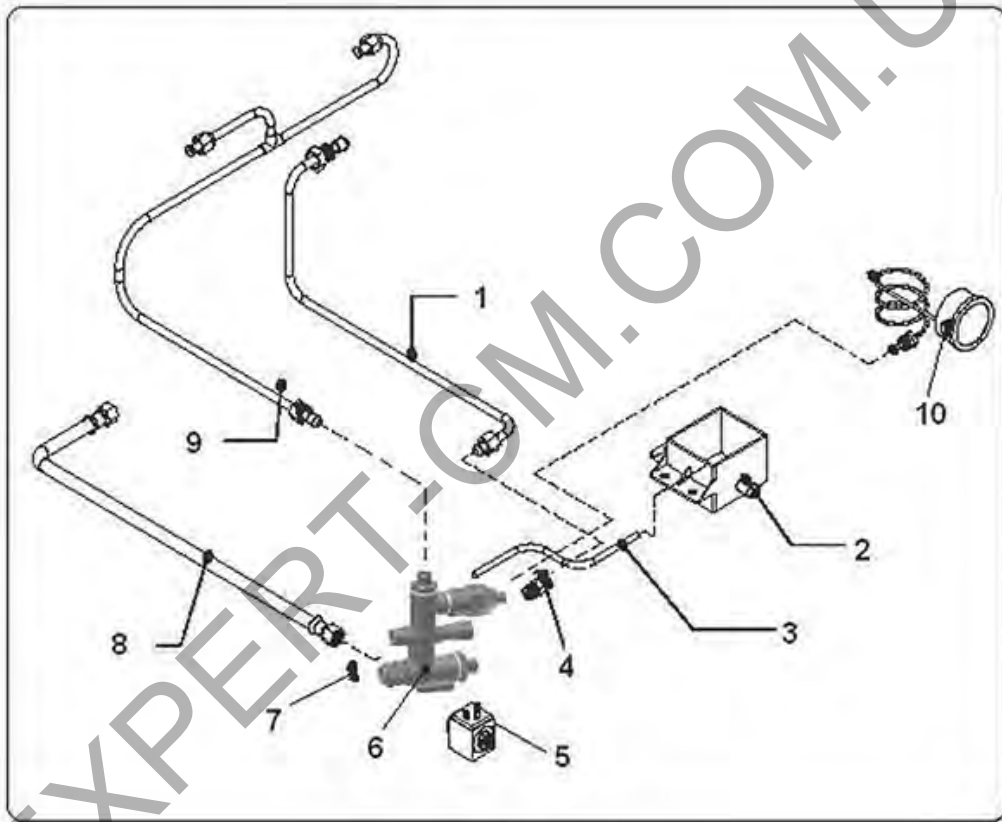

SOFIA HYDRAULIC SYSTEM

SOFIA

BIANCHI

Position	LF code no.	Description
2	1527511	DRAIN TUB
4	3349319	NICHEL-PLATED FITTING $\varnothing$ 1/4"M-1/4"M
5	1120802	SOLENOID VALVE ODE 2 WAYS 230V 8W
6	1358008	WATER INLET TAP

EXPERT-CM.COM.UA