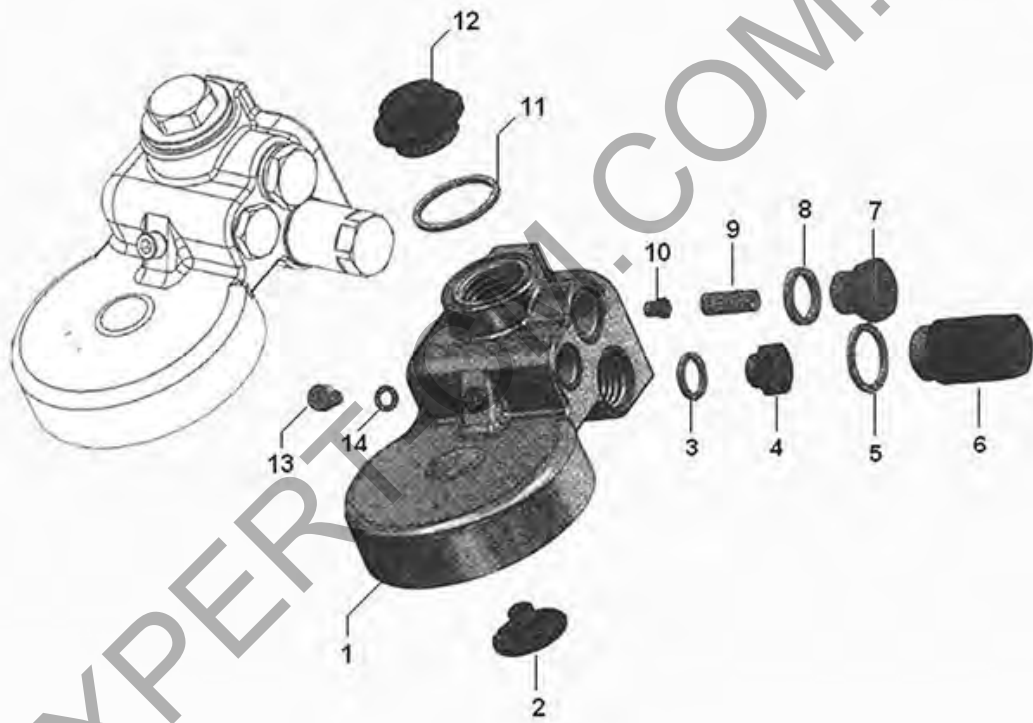

SARA BREW GROUP

SARA

BIANCHI

Position	LF code no.	Description
2	1501561	GROUP SPRAY NOZZLE $\varnothing$ 30 mm M10x1
3	1186404	PTFE FLAT GASKET $\varnothing$ 18x13x2 mm
4	1439059	CAP $\varnothing$ 1/4" M NUT 19 mm H12
5	1186117	PTFE FLAT GASKET $\varnothing$ 26x21x2 mm
7	1439001	CAP $\varnothing$ 16 mm FOR BREW GROUP
8	1186314	PTFE FLAT GASKET $\varnothing$ 22x17x2 mm
9	1160517	WATER FILTER $\varnothing$ 8.5x22 mm
10	1501522	NOZZLE M6x1 HOLE $\varnothing$ 0,75 mm
11	1186328	PTFE FLAT GASKET $\varnothing$ 35x30x2 mm
12	1439057	CAP M26x1.5 FOR DELIVERY GROUP
14	1186099	PTFE FLAT GASKET $\varnothing$ 10x6x1 mm

EXPERT-CM.COM.UA