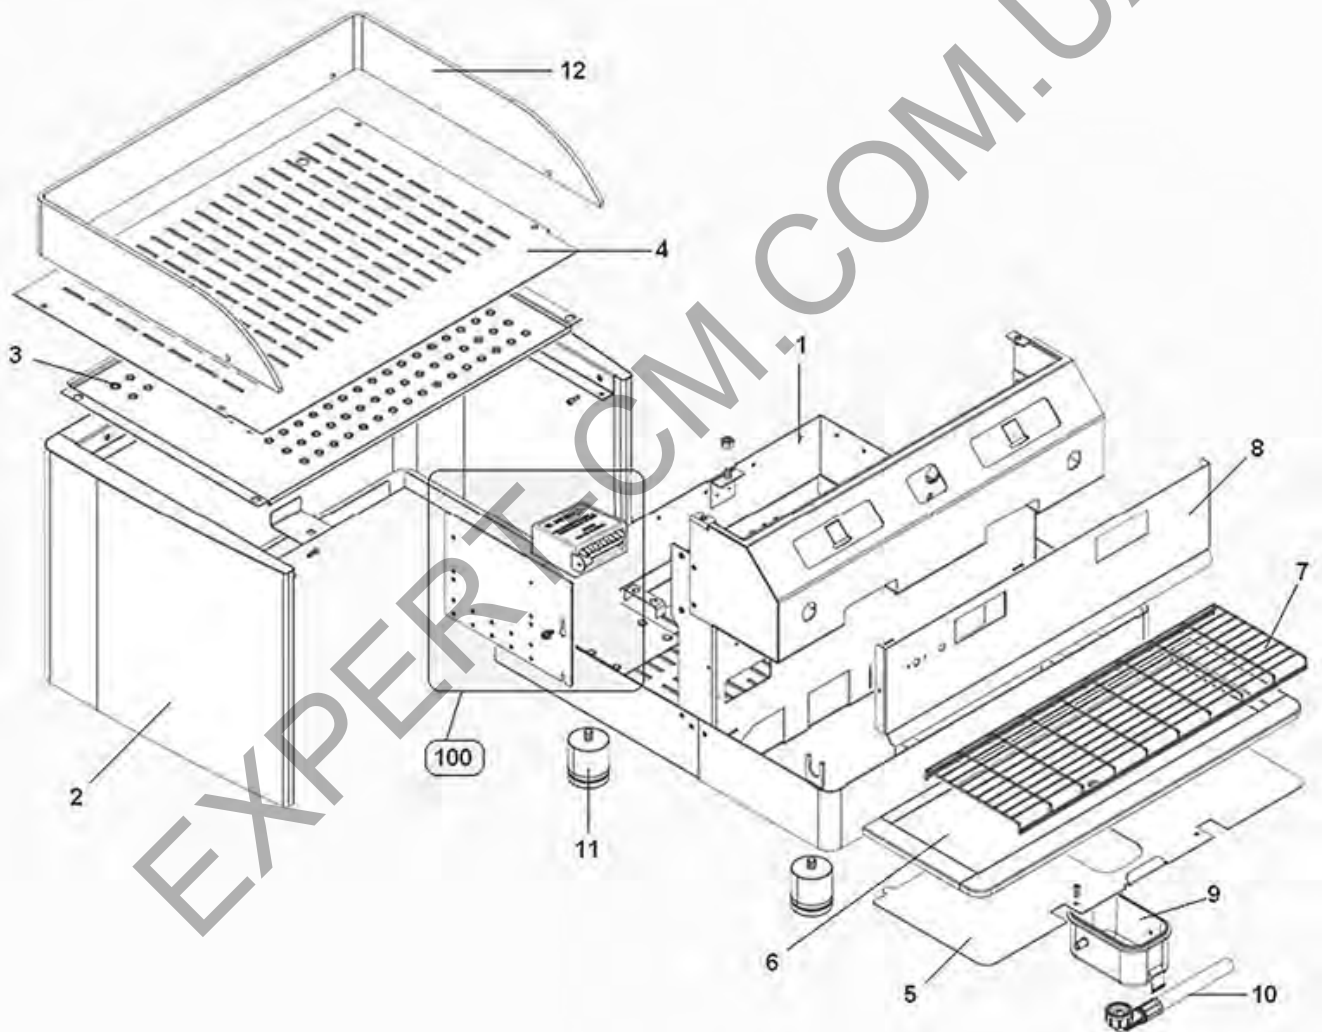

SARA BODY

SARA

BIANCHI

Position	LF code no.	Description
9	1527039	DRAIN TANK
10	1449876	DRAIN PIPE $\varnothing$ 3/4" F 1500 mm
11	1313102	FOOT $\varnothing$ 50 mm M10 H=55÷69 mm

EXPERT-CM.COM.UA