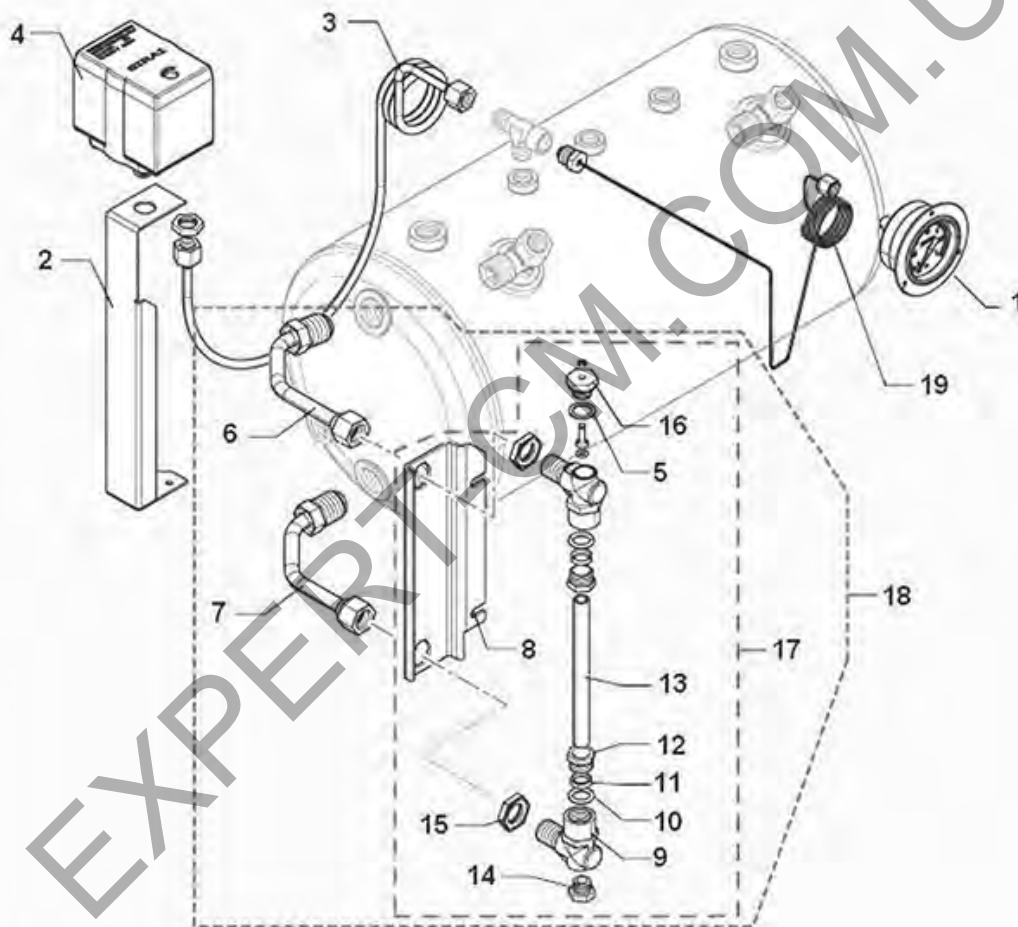

EXPERT-CM.COM.UA

LUCIA WATER/STEAM TAPS

LUCIA

BIANCHI

Position	LF code no.	Description
1	1549025	COMPLETE WATER PIPE \varnothing 8 mm
5	1548005	COMPLETE STEAM TAP
13	1186339	BURN PREVENTING PIPE HANDGRIP \varnothing 8 mm
14	1549024	STAINLESS STEEL STEAM PIPE \varnothing 10 mm

EXPERT-CM.COM.UA

LUCIA SIGHTGLASS ASSEMBLY

LUCIA

BIANCHI

Position	LF code no.	Description
1	1245554	BOILER PRESSURE GAUGE \varnothing 52 mm 0÷3 bar
4	1320802	PRESSURE SWITCH P303T01 3-POLES 20A 1/4"
5	1786258	COPPER FLAT GASKET \varnothing 18x12.5x1.5 mm
9	1349008	LEVEL BODY
10	1186318	O-RING 03043 EPDM
11	1186448	STUFFING GLAND RING \varnothing 14.5x11.5x3.5 mm
12	1349070	FITTING \varnothing 3/8" M HOLE \varnothing 12 mm
13	1201054	LEVEL GLASS \varnothing 11x140 mm
14	1439049	LEVEL CAP \varnothing 1/4" M
16	1523534	BOILER VALVE \varnothing 1/4" M