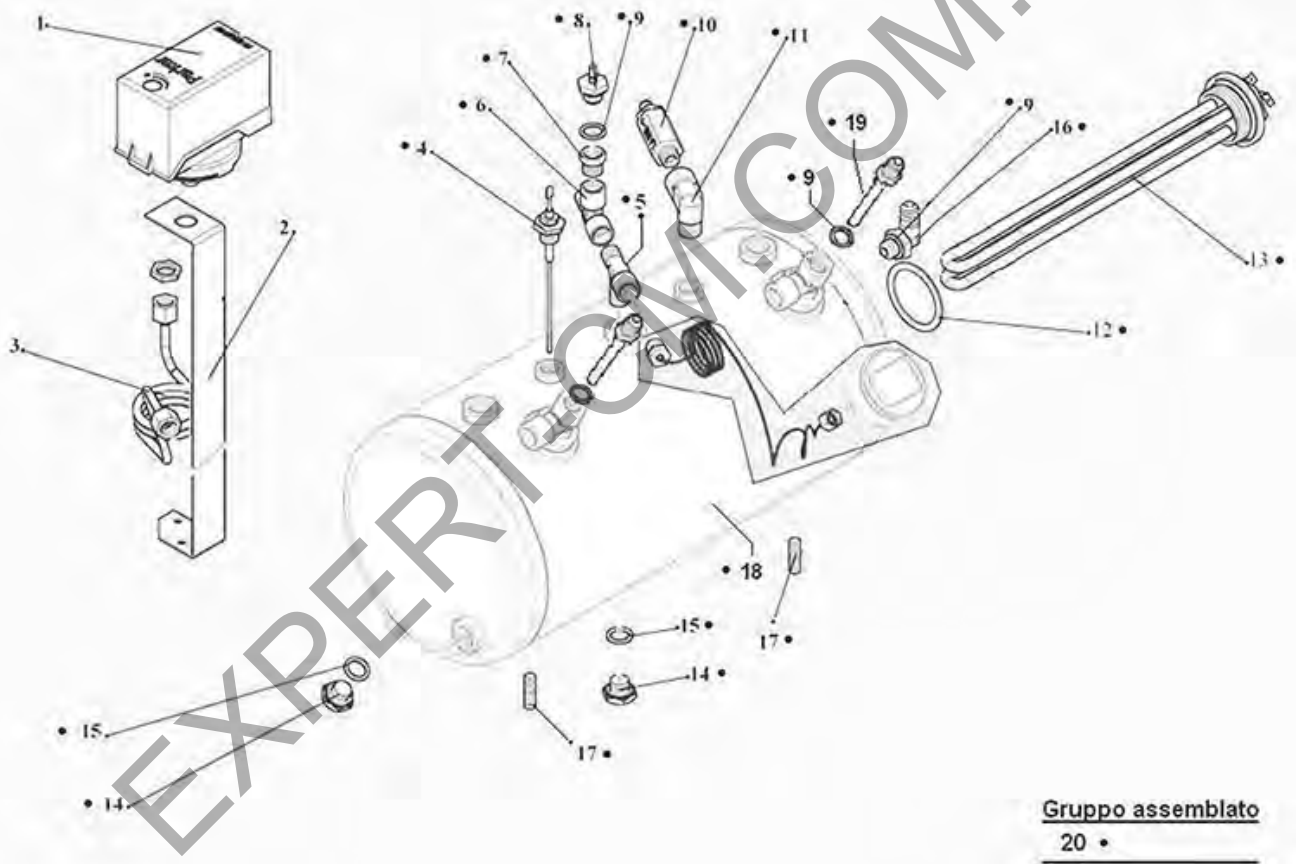

EXPERT-CM.COM.UA

SARA BREW GROUP

SARA

BIANCHI

Position	LF code no.	Description
5	1786255	GROUP GASKET 73x66x2 mm
7	1184009	STAINLESS STEEL M8x25 mm STUD
8	1120335	3-WAY SOLENOID VALVE PARKER 230V 50/60Hz
9	1349007	DRAIN CHROMIUM-PLATED FITTING
11	1186723	FILTER HOLDER GASKET ø 73x57x8.5 mm
12	1081016	SHOWER SCREEN ø 60 mm
12	1081116	SHOWER SCREEN ø 60 mm
12	1081216	SHOWER SCREEN ø 60 mm
12	1081516	SHOWER ø 60 mm
13	1165110	COMPLETE FILTER HOLDER 1 CUP BIANCHI
13	1165111	COMPLETE FILTER HOLDER 2 CUPS BIANCHI
14	1160251	1 CUP FILTER 6 g
14	1160252	2-CUP FILTER 12 GRAMS
19	1250002	S/STEEL FILTER LOCKING SPRING ø 1.20 mm
20	1022501	SINGLE SPOUT ø 3/8"
20	1022502	DOUBLE SPOUT ø 3/8"
21	1160293	MEMBRANE BLIND FILTER

EXPERT-CM.COM.UA

SARA BOILER

SARA

BIANCHI

Position	LF code no.	Description
1	1320802	PRESSURE SWITCH P303T01 3-POLES 20A 1/4"
4	3341011	LEVEL PROBE \varnothing 1/4"M-140 mm
5	1349244	"T" FITTING \varnothing 1/4"M-1/4"M-1/4"F
8	1523534	BOILER VALVE \varnothing 1/4"M
9	1786258	COPPER FLAT GASKET \varnothing 18x12.5x1.5 mm
10	1515010	EXPANSION VALVE \varnothing 1/4"M 1.6 bar
11	1349717	NICHEL PLATED L-FITTING \varnothing 1/4"M-1/4"F
12	1186623	PTFE FLAT GASKET \varnothing 53x43x3 mm
13	1755272	HEATING ELEMENT 2800W 230V
14	1439058	CAP \varnothing 1/4"M NUT 21 mm H14
15	1186404	PTFE FLAT GASKET \varnothing 18x13x2 mm
16	1349002	ELBOW FITTING \varnothing 1/4"M-1/4"M
17	1184009	STAINLESS STEEL M8x25 mm STUD
19	1449219	INJECTOR PIPE \varnothing 1/4"MM 100 mm