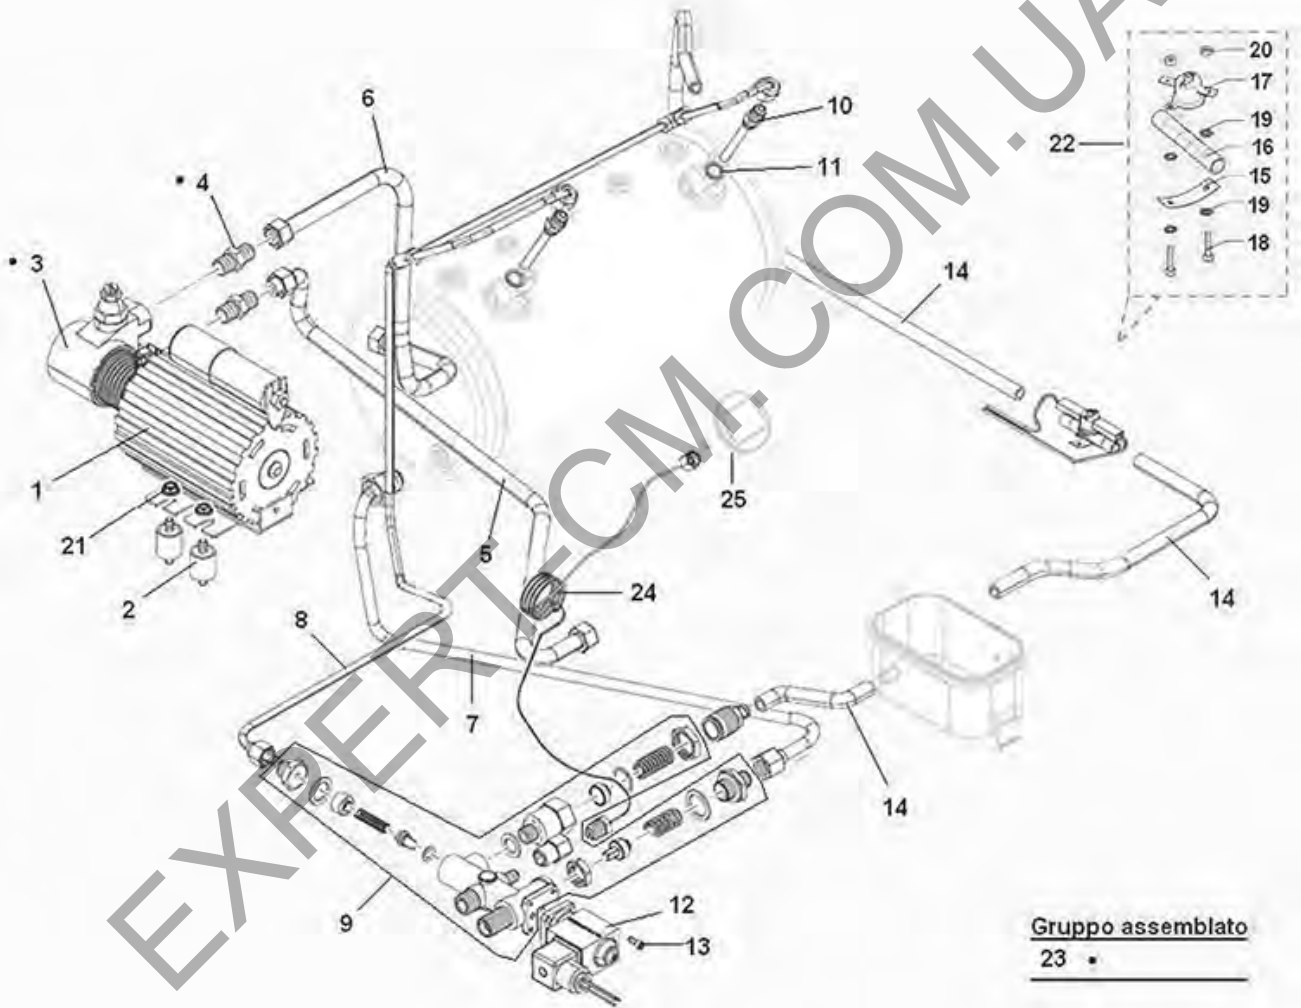

SARA HYDRAULIC SYSTEM

SARA

BIANCHI

Position	LF code no.	Description
3	1330029	ROTARY VANE PUMP ROTOFLOW $\varnothing$ 3/8" NPT
9	1358008	WATER INLET TAP
10	1449219	INJECTOR PIPE $\varnothing$ 1/4"MM 100 mm
11	1786258	COPPER FLAT GASKET $\varnothing$ 18x12.5x1.5 mm
12	1120802	SOLENOID VALVE ODE 2 WAYS 230V 8W
17	1443067	CONTACT THERMOSTAT 75°C
23	1330029	ROTARY VANE PUMP ROTOFLOW $\varnothing$ 3/8" NPT
25	1245411	BOILER-PUMP PRESSURE GAUGE $\varnothing$ 63 mm

EXPERT-CM.COM.UA