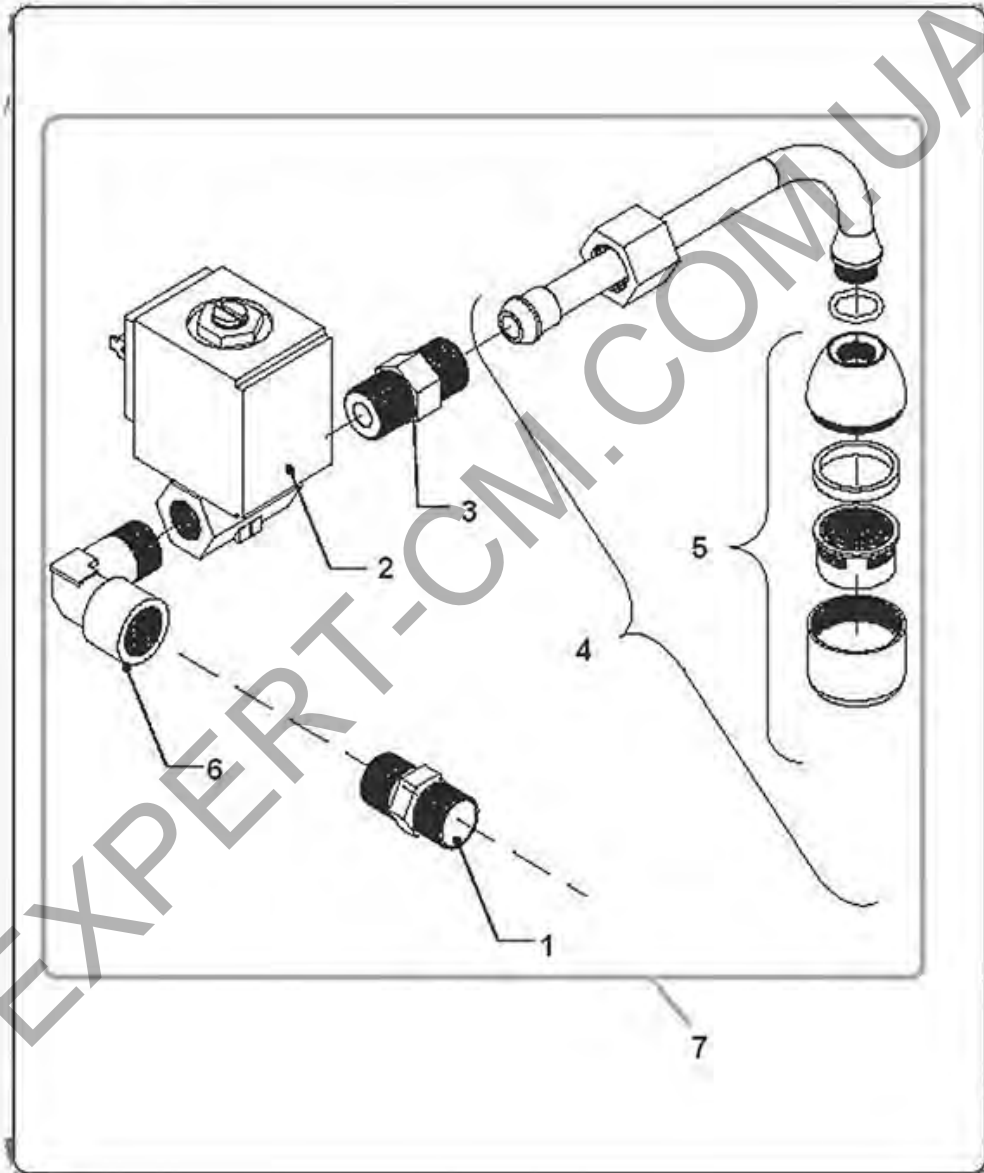

SOFIA WATER TAP

SOFIA

BIANCHI

Position	LF code no.	Description
1	1349272	FITTING $\varnothing$ 1/4"M-1/4"M CONICAL
2	1120246	PARKER SOLENOID VALVE 2 WAYS 230V 50Hz
3	3349319	NICHEL-PLATED FITTING $\varnothing$ 1/4"M-1/4"M
4	1549026	COMPLETE WATER PIPE $\varnothing$ 8 mm
5	1449332	WATER PIPE NOZZLE
6	1349717	NICHEL PLATED L-FITTING $\varnothing$ 1/4"M-1/4"F

EXPERT-CM.COM.UA