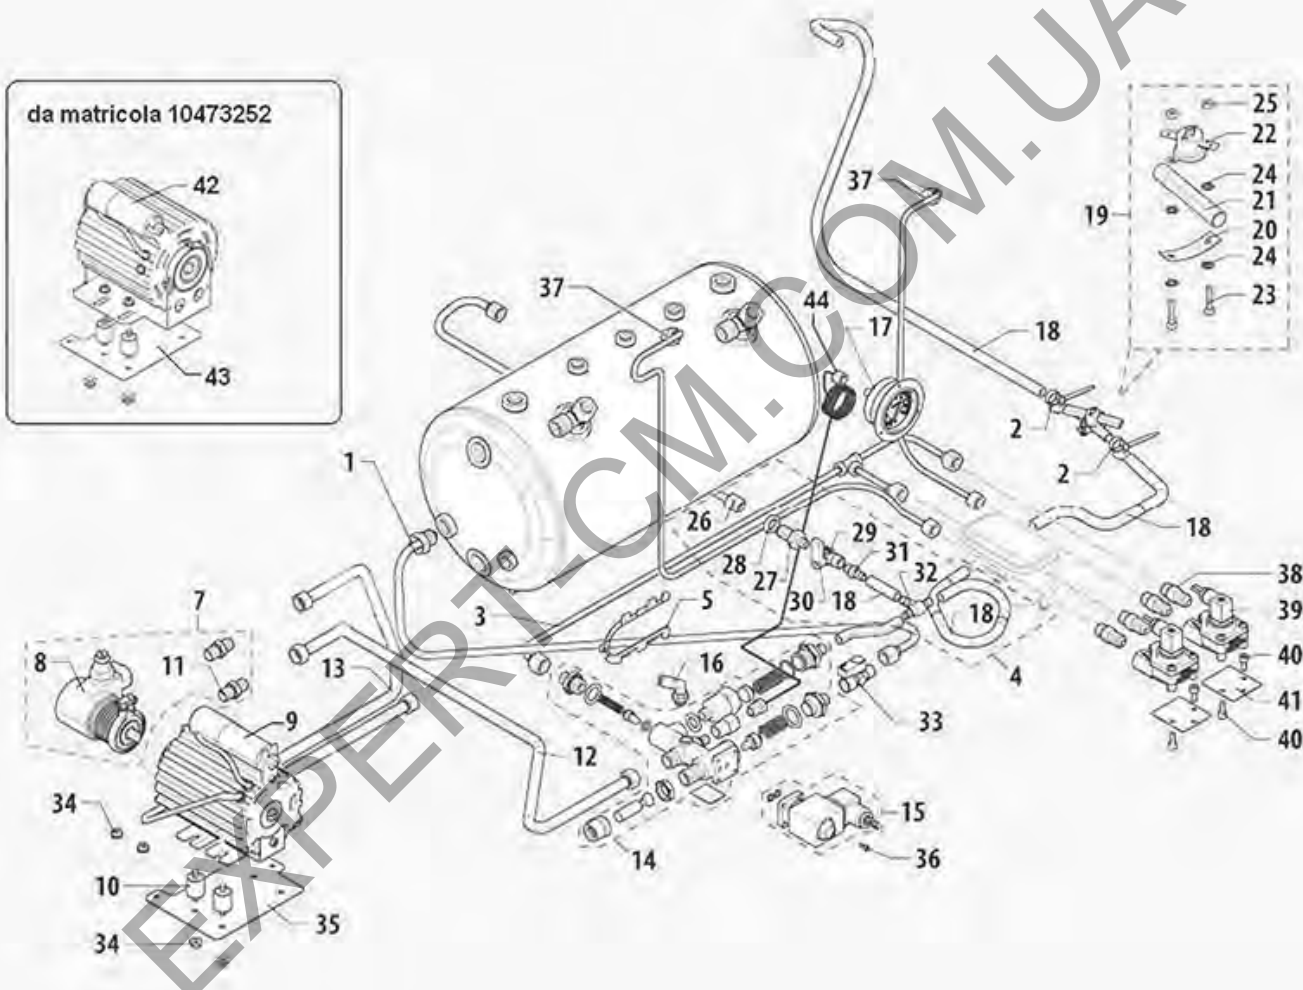

BIANCHI

Position	LF code no.	Description
15	1313102	FOOT \varnothing 50 mm M10 H=55-69 mm
16	5058987	DOSING CONTROL BOX 2-3 GROUPS 230V
17	1527039	DRAIN TANK
18	1449876	DRAIN PIPE \varnothing 3/4" F 1500 mm
27	1528009	HEXAGON HEAD SCREW M6x12
29	1319580	PUSH-BUTTON PANEL 6 BUTTONS
30	1057032	SELECTOR SWITCH 0-2 POSITIONS 20A 600V
31	1319584	ORANGE BIPOLAR SWITCH 10A 250V

EXPERT-CM.COM.UA

LUCIA BREW GROUP

LUCIA

BIANCHI

Position	LF code no.	Description
1	1165112	COMPLETE FILTER HOLDER 2 CUPS BIANCHI
1	1165113	COMPLETE FILTER HOLDER 1 CUP BIANCHI
6	1120335	3-WAY SOLENOID VALVE PARKER 230V 50/60Hz
7	1186384	COFFEE GROUP GASKET 80x70x2 mm
8	1349007	DRAIN CHROMIUM-PLATED FITTING
11	1160251	1 CUP FILTER 6 g
11	1160252	2-CUP FILTER 12 GRAMS
12	1160293	MEMBRANE BLIND FILTER
13	1081016	SHOWER SCREEN \varnothing 60 mm
13	1081116	SHOWER SCREEN \varnothing 60 mm
13	1081216	SHOWER SCREEN \varnothing 60 mm
13	1081516	SHOWER \varnothing 60 mm
14	1186723	FILTER HOLDER GASKET \varnothing 73x57x8.5 mm
18	1184009	STAINLESS STEEL M8x25 mm STUD
21	1501561	GROUP SPRAY NOZZLE \varnothing 30 mm M10x1
23	1186620	COPPER FLAT GASKET \varnothing 22x17x1.5 mm
25	1324117	INJECTOR PIN
26	1786257	O-RING 0040-20 RED SILICONE
27	1501531	NOZZLE \varnothing 8 HOLE \varnothing 0.7 mm
28	1160311	WATER FILTER \varnothing 7 mm
29	1250402	JET SPRING \varnothing 7x28 mm
30	1439005	CAP \varnothing 16 mm FOR BREW GROUP

EXPERT-CM.COM.UA

LUCIA HYDRAULIC SYSTEM

LUCIA

BIANCHI

Position	LF code no.	Description
7	1330029	ROTARY VANE PUMP ROTOFLOW ø 3/8" NPT
8	1330029	ROTARY VANE PUMP ROTOFLOW ø 3/8" NPT
11	1349273	FITTING ø 3/8"M-3/8"M NICKEL-PLATED GAS
12	1449732	FLEX HOSE ø 3/8" Fc x CFc 500 mm
15	1120802	SOLENOID VALVE ODE 2 WAYS 230V 8W
17	1245553	PUMP PRESSURE GAUGE ø 52 mm 0÷16 bar
22	1443067	CONTACT THERMOSTAT 75°C
39	1455061	VOLUMETRIC FLOWMETER DIGMESA