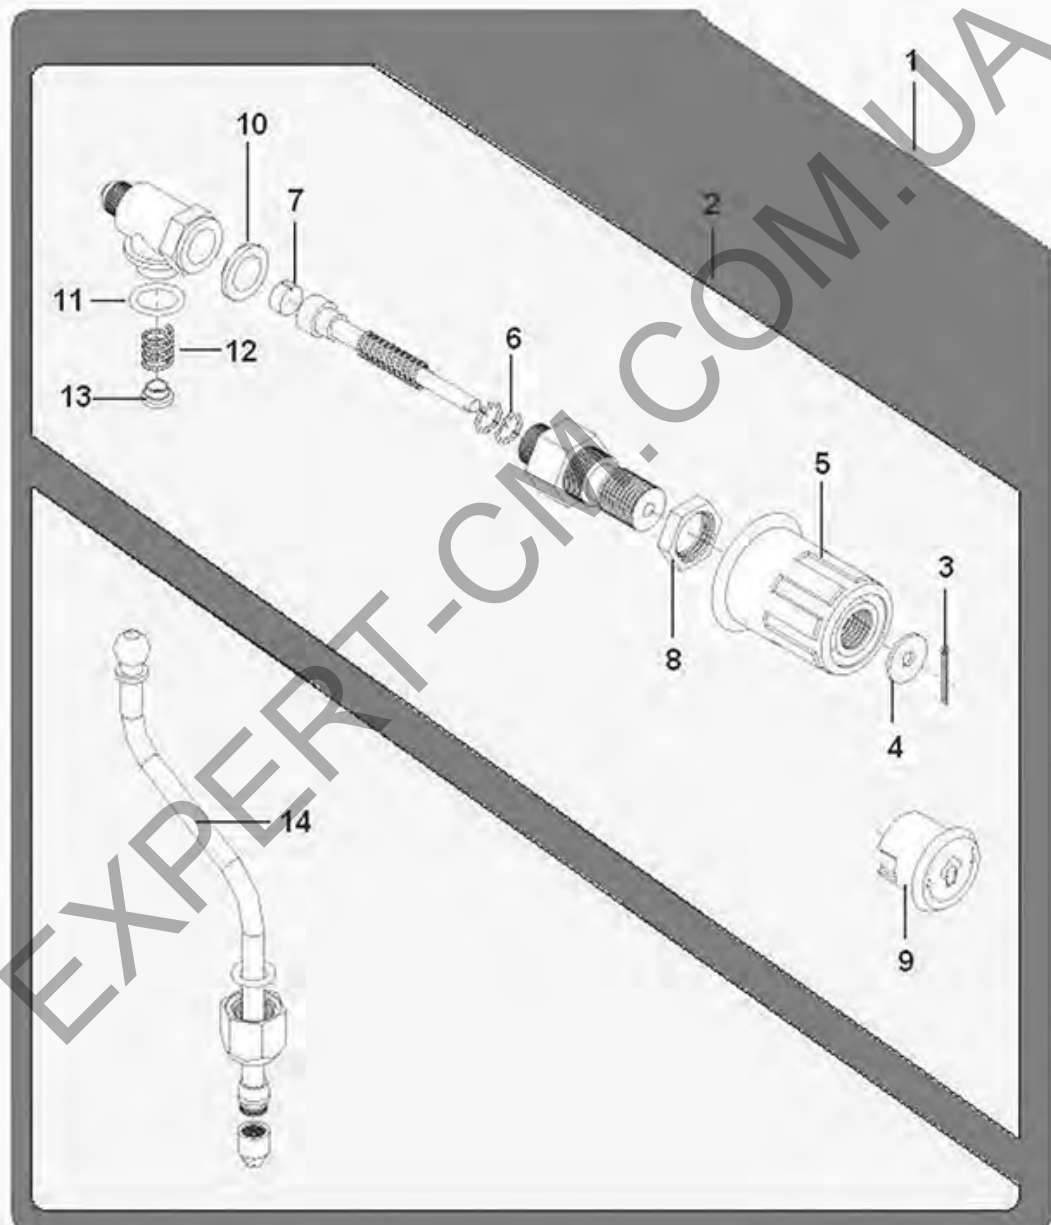

EXPERT-CM.COM.UA

SOFIA WATER TAP

SOFIA

BIANCHI

Position	LF code no.	Description
1	1349272	FITTING \varnothing 1/4"M-1/4"M CONICAL
2	1120246	PARKER SOLENOID VALVE 2 WAYS 230V 50Hz
3	3349319	NICHEL-PLATED FITTING \varnothing 1/4"M-1/4"M
4	1549026	COMPLETE WATER PIPE \varnothing 8 mm
5	1449332	WATER PIPE NOZZLE
6	1349717	NICHEL PLATED L-FITTING \varnothing 1/4"M-1/4"F

EXPERT-CM.COM.UA

SOFIA STEAM TAP

SOFIA

BIANCHI

Position	LF code no.	Description
2	1348841	STEAM TAP
3	1389001	S/STEEL PIN \varnothing 2x20 mm
4	1186036	WASHER FLAT LARGE M6
5	1241321	WATER/STEAM TAP HANDLE
6	1186854	O-RING EPDM R5
7	1186442	BLIND GASKET \varnothing 12x5.8 mm SILICONE
8	1349504	NUT \varnothing 1/2" KEY 25x6 mm
9	1241057	STEAM CAP FOR KNOB
10	1186620	COPPER FLAT GASKET \varnothing 22x17x1.5 mm
11	1186201	GASKET FLAT PTFE \varnothing 21x16.8x2 mm
12	1250151	SPRING \varnothing 12x15 mm FOR STEAM PIPE
13	1186670	STEAM PIPE ARTICULATION BUSHING \varnothing 12x5mm
14	1549007	ST.STEEL COMPLETE STEAM PIPE \varnothing 10 mm