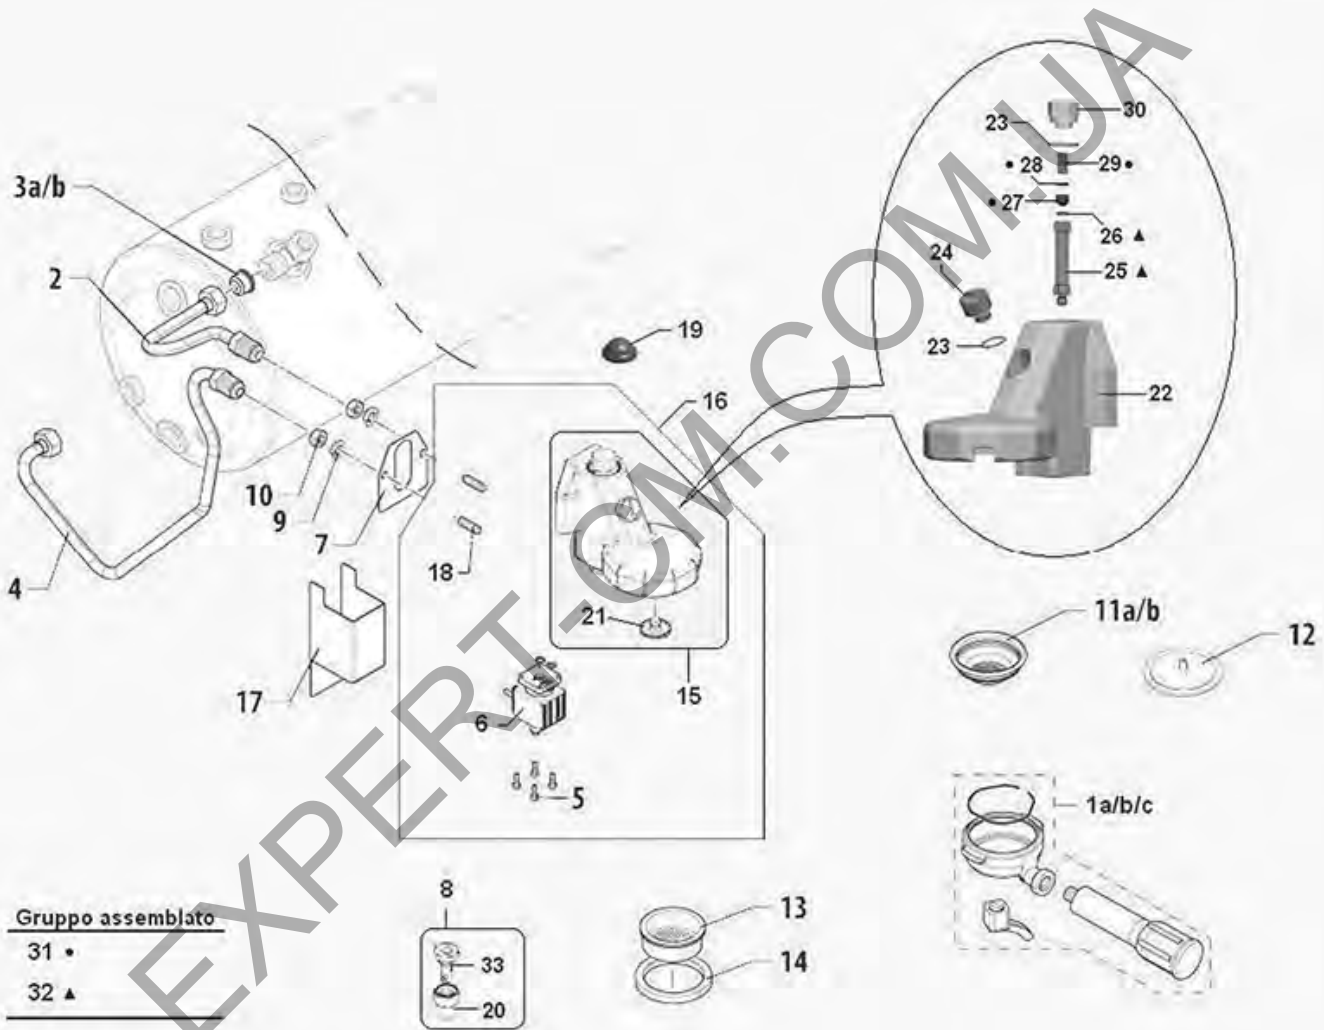

LUCIA BREW GROUP

LUCIA

BIANCHI

Position	LF code no.	Description
1	1165112	COMPLETE FILTER HOLDER 2 CUPS BIANCHI
1	1165113	COMPLETE FILTER HOLDER 1 CUP BIANCHI
6	1120335	3-WAY SOLENOID VALVE PARKER 230V 50/60Hz
7	1186384	COFFEE GROUP GASKET 80x70x2 mm
8	1349007	DRAIN CHROMIUM-PLATED FITTING
11	1160251	1 CUP FILTER 6 g
11	1160252	2-CUP FILTER 12 GRAMS
12	1160293	MEMBRANE BLIND FILTER
13	1081016	SHOWER SCREEN $\varnothing$ 60 mm
13	1081116	SHOWER SCREEN $\varnothing$ 60 mm
13	1081216	SHOWER SCREEN $\varnothing$ 60 mm
13	1081516	SHOWER $\varnothing$ 60 mm
14	1186723	FILTER HOLDER GASKET $\varnothing$ 73x57x8.5 mm
18	1184009	STAINLESS STEEL M8x25 mm STUD
21	1501561	GROUP SPRAY NOZZLE $\varnothing$ 30 mm M10x1
23	1186620	COPPER FLAT GASKET $\varnothing$ 22x17x1.5 mm
25	1324117	INJECTOR PIN
26	1786257	O-RING 0040-20 RED SILICONE
27	1501531	NOZZLE $\varnothing$ 8 HOLE $\varnothing$ 0.7 mm
28	1160311	WATER FILTER $\varnothing$ 7 mm
29	1250402	JET SPRING $\varnothing$ 7x28 mm
30	1439005	CAP $\varnothing$ 16 mm FOR BREW GROUP

EXPERT-CM.COM.UA