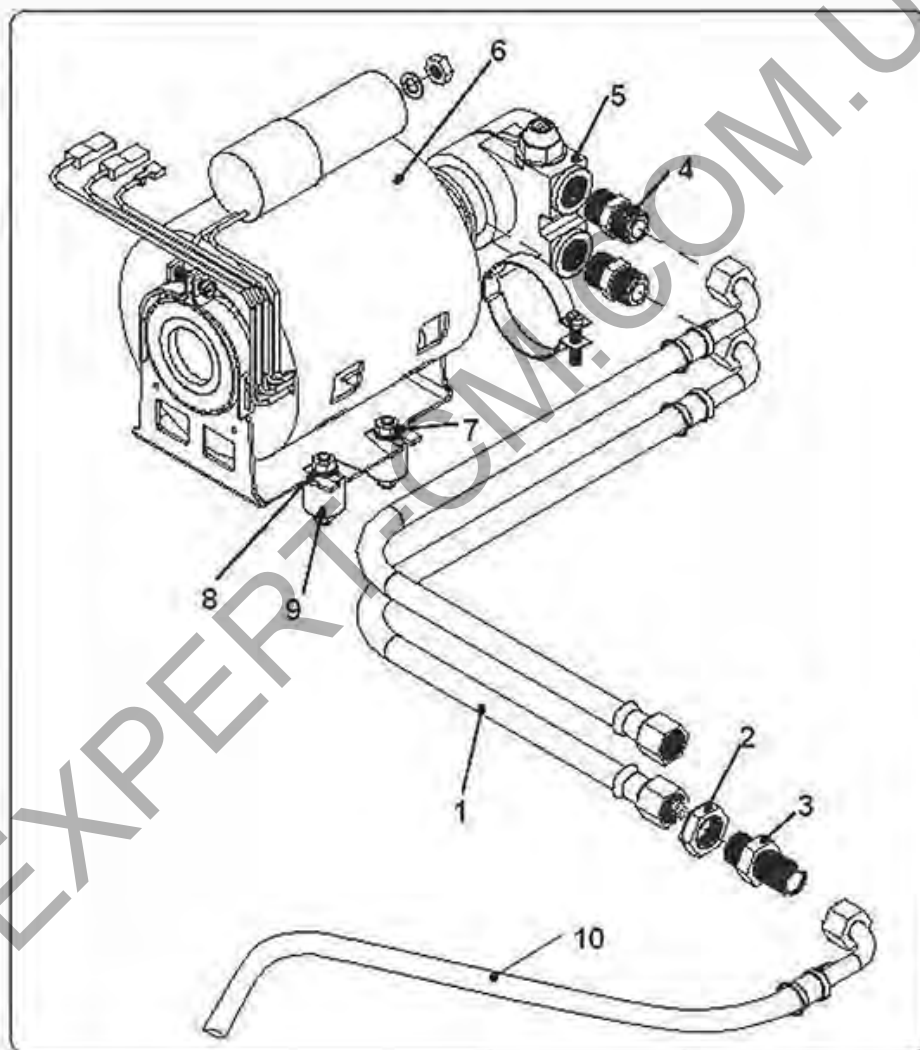

EXPERT-CM.COM.UA

SOFIA BODY

SOFIA

BIANCHI

Position	LF code no.	Description
1	1313102	FOOT ø 50 mm M10 H=55-69 mm
13	1244010	PLATE FOR STEAM/WATER TAP

EXPERT-CM.COM.UA

SOFIA MOTOR AND PUMP

SOFIA