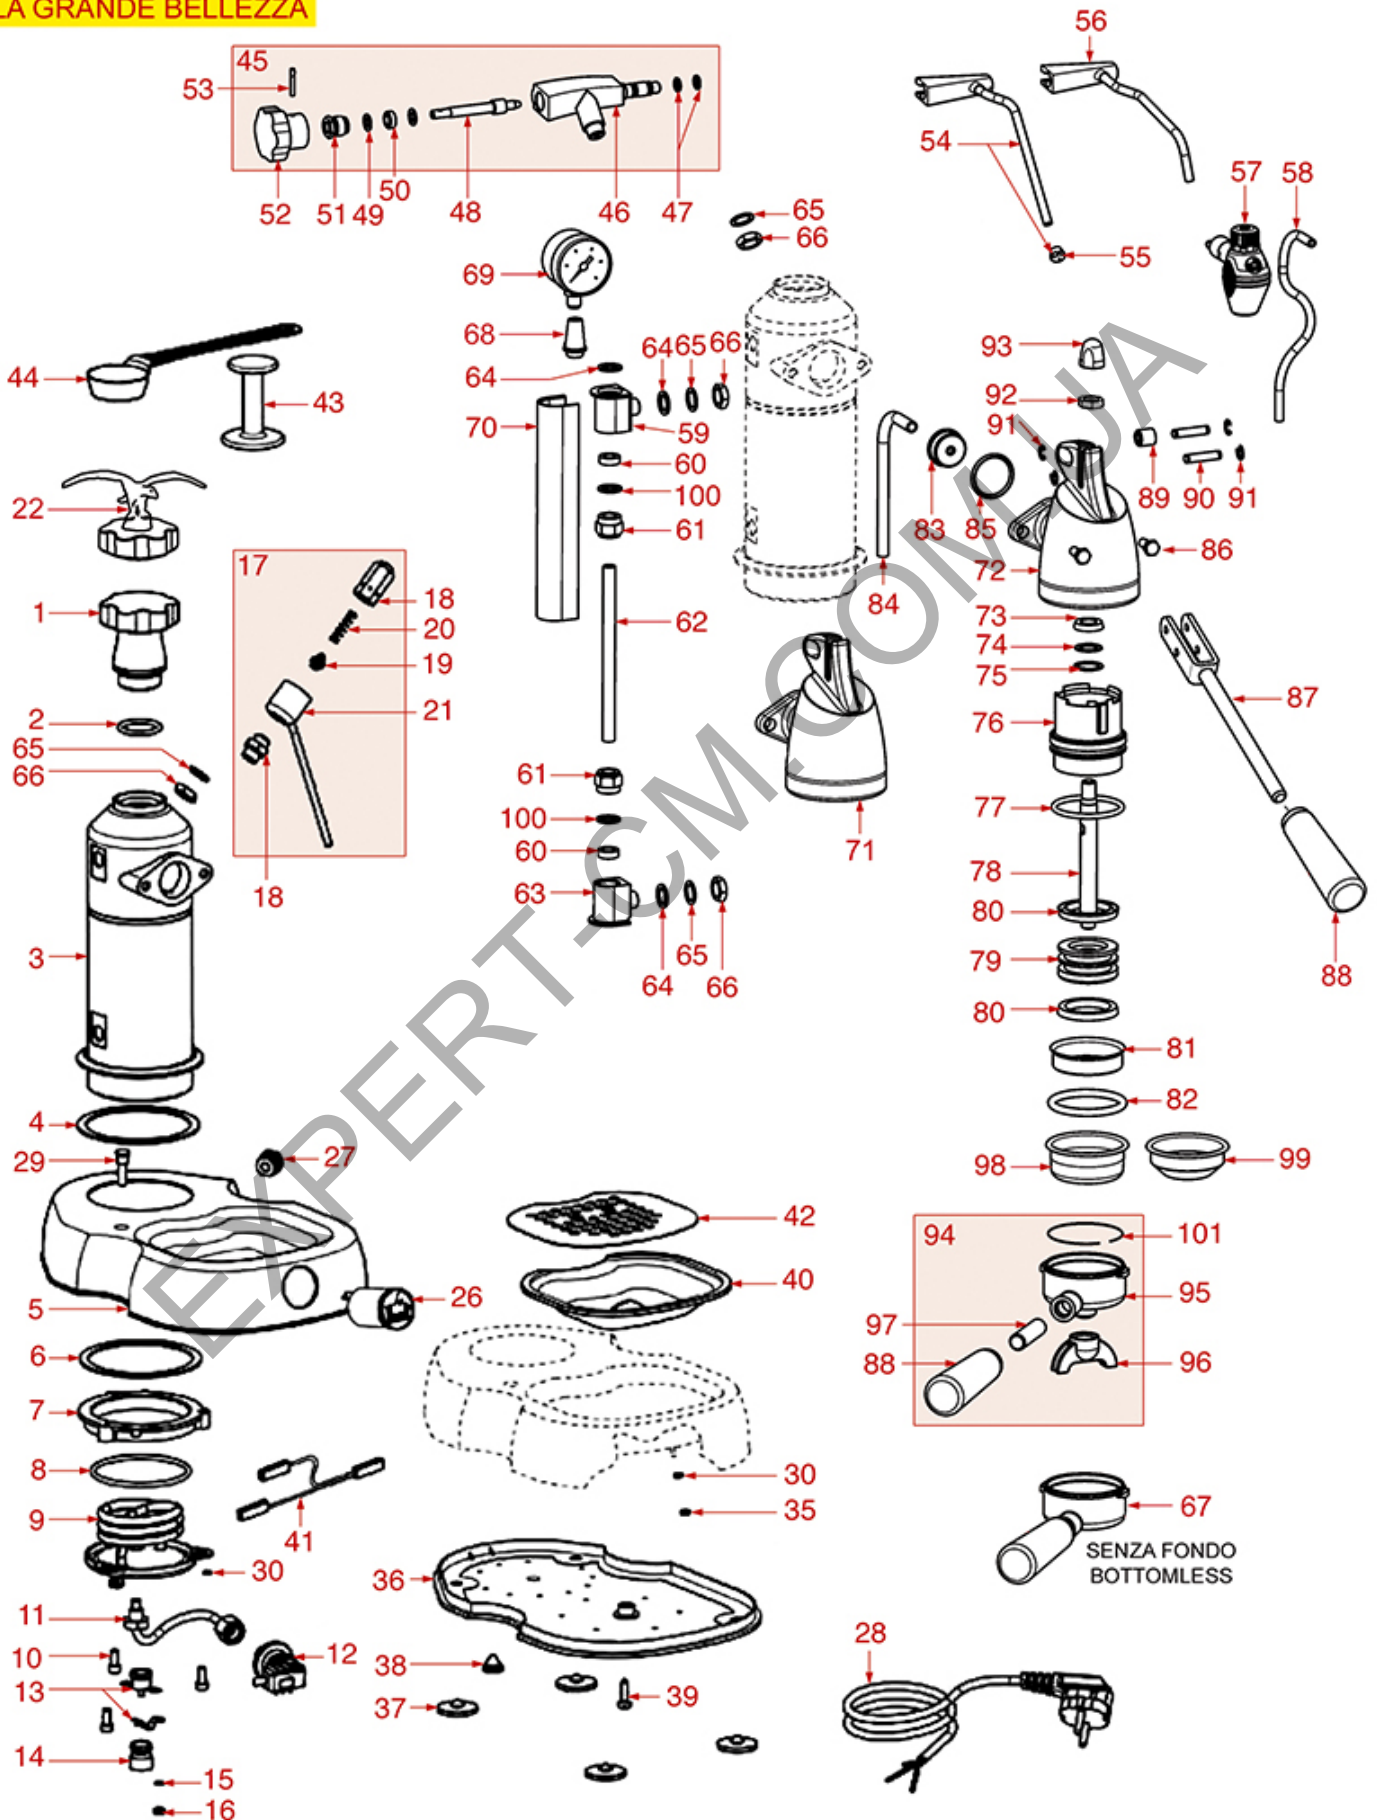

COFFEE MACHINE MOD. LA GRANDE BELLEZZA

LA GRANDE BELLEZZA

Positions without LF code no.: upon request

PAVONI

Position	LF code no.	Description
1	5032438	WOOD BOILER CAP
2	1186480	O-RING 04112 EPDM
4	5034917	BOILER GASKET $\varnothing$ 104x80x2 mm
6	1186483	BOILER GASKET $\varnothing$ 93x80x2 mm
7	5008254	RING $\varnothing$ 95 mm FOR BOILER FIXING
8	1186641	O-RING 0176 EPDM
9	1755050	HEATING ELEMENT 920/1000W 230/240V
9	1755166	HEATING ELEMENT 1000W 110V
10	1184012	CYLINDER HEAD SCREW M5x10
11	1449122	PRESSURE SWITCH PIPE
12	1320002	PRESSURE SWITCH 0.5-1.2 BAR 1/4"
13	1443007	CONTACT THERMOSTAT 127°C 16A 250V
15	3528238	FLAT WASHER M4
16	3528232	HEXAGONAL NUT MEDIUM SIZE M4
18	1523025	BOILER VALVE BODY M12
19	1523013	SMALL VALVE FOR BOILER VALVE
20	1250042	SPRING $\varnothing$ 7x26 mm FOR VALVE
21	5029648	CHROME-PLATED CONDENSATE TRAY
27	5008195	SELF-LOCKING GROMMET
37	1313003	FOOT $\varnothing$ 30 mm
43	1385000	NYLON TAMPER $\varnothing$ 50/52 mm
44	1069001	PLASTIC MEASURING SPOON 20 ml
47	1186435	O-RING 106 VITON
48	5027689	STEAM TAP PIN
49	1528029	BRASS WASHER FLAT $\varnothing$ 12x7x1 mm
50	1186474	FLAT NBR GASKET $\varnothing$ 12x7x5 mm
53	3053132	CLASP $\varnothing$ 3x22 mm
57	5501292	AUTOMATIC MILK FROTHER
58	1449281	SILICONE HOSE $\varnothing$ 4x7 SHORE 60 - 100 m
58	1449681	SILICONE HOSE $\varnothing$ 4x7 SHORE 60 - 5 m
60	1186469	FLAT SILICONE GASKET $\varnothing$ 15x9x5 mm
61	1201017	FITTING FOR LEVEL GLASS
62	1520007	LEVEL GLASS $\varnothing$ 9x132 mm
64	1186468	FLAT GASKET PTFE $\varnothing$ 17x12x1.5 mm
65	1528025	BRASS WASHER FLAT $\varnothing$ 17x12x1 mm
66	1528027	NUT M12 FOR STEAM TAP
70	1201016	LEVEL PLATE
73	1186470	LIP SEAL $\varnothing$ 21x11x4.5 mm
74	1528024	PUNCHED WASHER $\varnothing$ 19.7x13x0.9 mm
75	1348050	SEEGER RING J-20
76	5029493	JACKET FOR COFFEE GROUP
77	1186087	O-RING 0152 EPDM
78	5501148	PISTON TIE ROD FOR GROUP
79	1321002	PISTON FOR LEVER GROUP
80	1186467	LIP SEAL $\varnothing$ 44x36x5.5 mm
81	1081020	SHOWER $\varnothing$ 54 mm
82	1186465	FILTER HOLDER GASKET $\varnothing$ 60x50x5.5 mm
83	5501139	DELIVERY GROUP CAP WITH JACKET
84	5027687	SUCTION PIPE
85	3186247	O-RING 03112 EPDM
87	5032977	GROUP CONTROL LEVER
89	1192015	ARTICULATION BUSHING
90	1324092	FORK PIN
91	1250023	RADIAL SEEGER RING $\varnothing$ 5 mm
98	1160013	FILTER 2-CUP $\varnothing$ 60x25 mm
99	1160113	1 CUP FILTER $\varnothing$ 60x20,5 mm
100	1528028	BRASS WASHER FLAT $\varnothing$ 14.5x9.5x1.5 mm
101	5033397	FILTER LOCKING SPRING $\varnothing$ 1.00 mm STAIN.ST