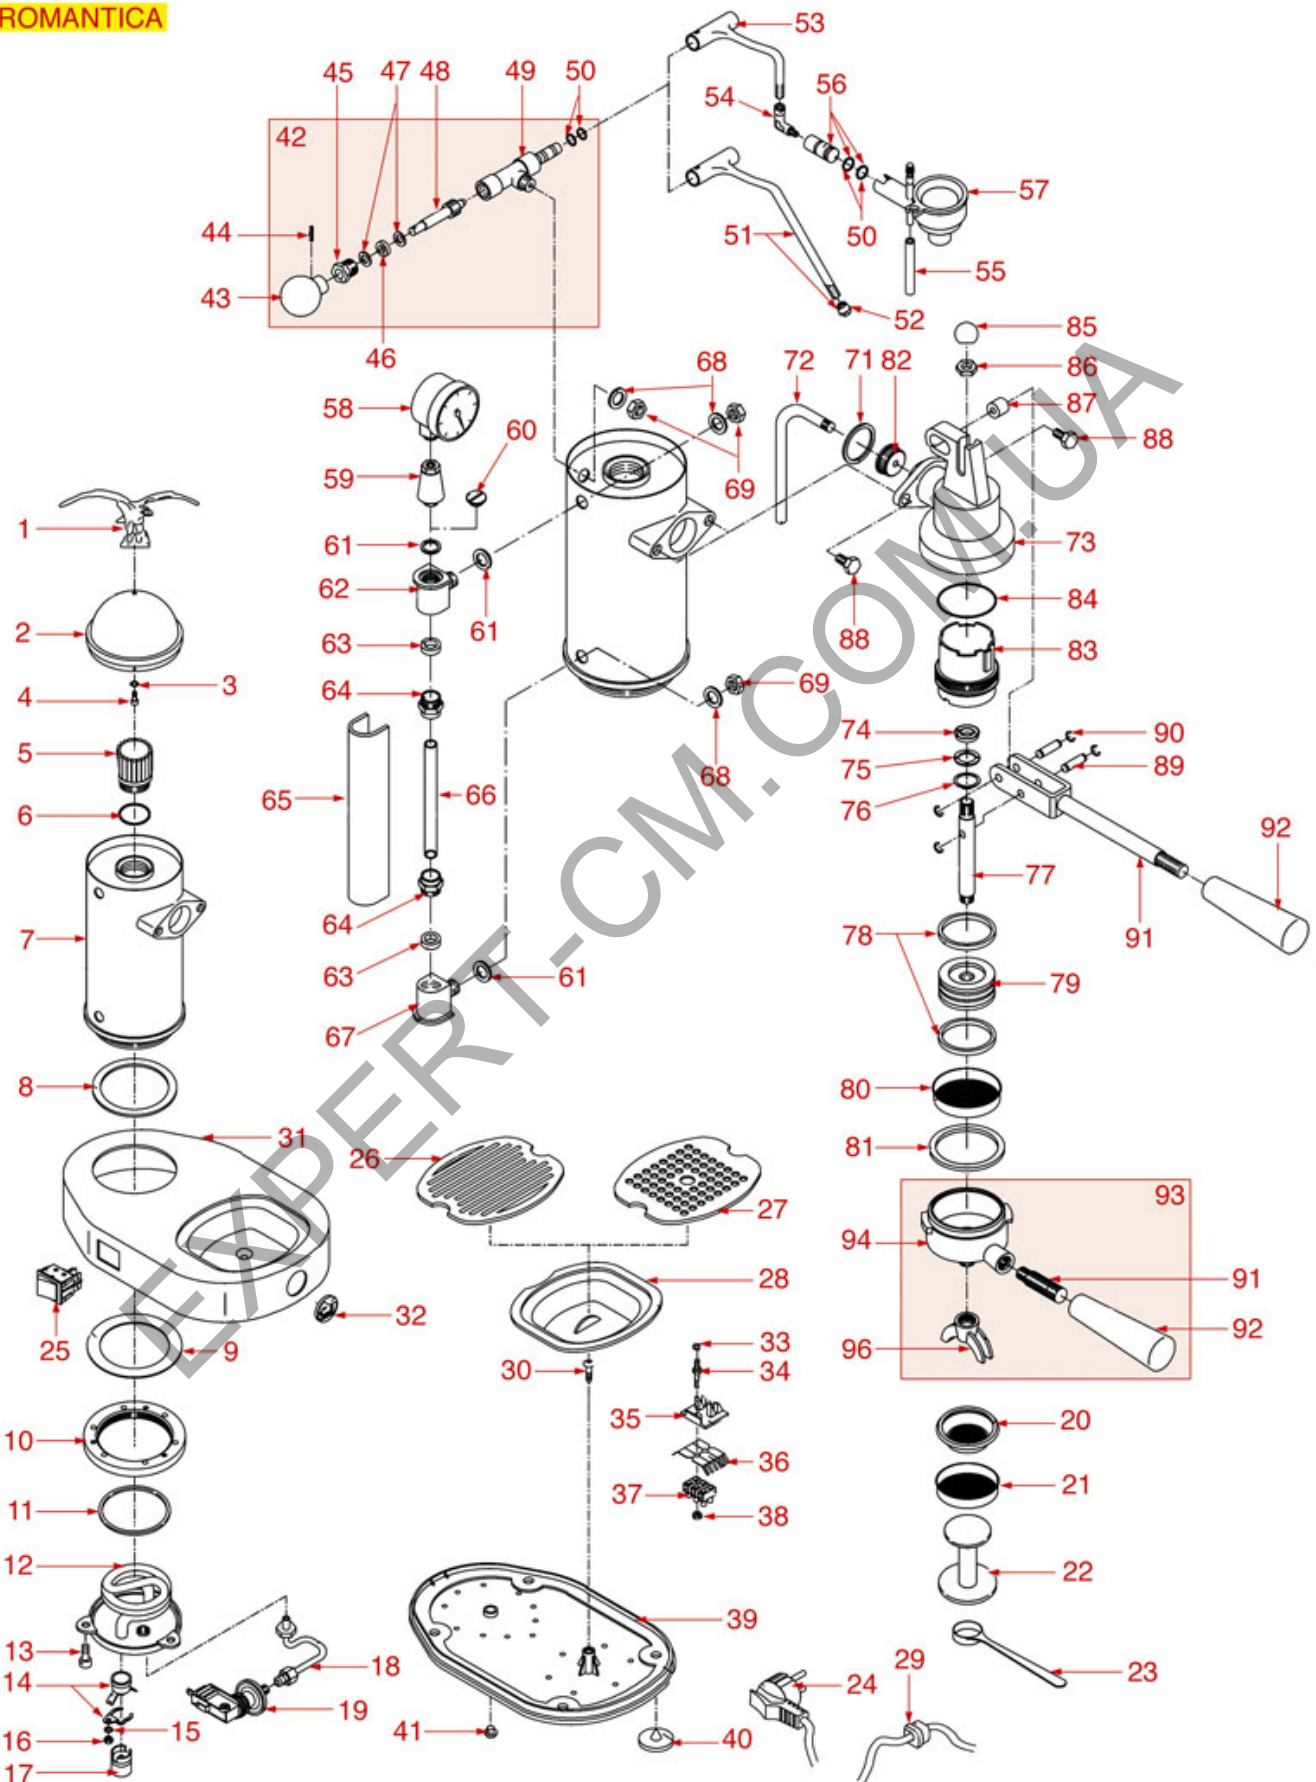

COFFEE MACHINE MOD.ROMANTICA

ROMANTICA

PAVONI

Position	LF code no.	Description
3	1348814	TOOTHED WASHER EXT. M4
6	1186480	O-RING 04112 EPDM
8	1186483	BOILER GASKET $\varnothing$ 93x80x2 mm
8	5501123	BOILER GASKET $\varnothing$ 108x80x2 mm
9	1186483	BOILER GASKET $\varnothing$ 93x80x2 mm
10	5008254	RING $\varnothing$ 95 mm FOR BOILER FIXING
11	1186641	O-RING 0176 EPDM
12	1755050	HEATING ELEMENT 920/1000W 230/240V
12	1755166	HEATING ELEMENT 1000W 110V
13	1184012	CYLINDER HEAD SCREW M5x10
14	1443007	CONTACT THERMOSTAT 127°C 16A 250V
15	3528238	FLAT WASHER M4
16	3528232	HEXAGONAL NUT MEDIUM SIZE M4
18	1449122	PRESSURE SWITCH PIPE
19	1320002	PRESSURE SWITCH 0.5-1.2 BAR 1/4"
20	1160113	1 CUP FILTER $\varnothing$ 60x20,5 mm
21	1160013	FILTER 2-CUP $\varnothing$ 60x25 mm
22	1385000	NYLON TAMPER $\varnothing$ 50/52 mm
23	1069001	PLASTIC MEASURING SPOON 20 ml
24	5008206	POWER SUPPLY CABLE 16A 250V 2000 mm
25	1319128	RED BIPOLAR SWITCH 16A 250V
25	3319944	BIPOLAR SWITCH GREEN 16A 250V
26	1185002	CUP SUPPORT GRID PLASTIC
27	1185001	CUP SUPPORT GRID CHROME-PLATED STEEL
28	1015001	PLASTIC TRAY
29	5008195	SELF-LOCKING GROMMET
31	5014758	CHROME PLATED BASE
32	1028001	PAVONI LOGO STICKER
39	1015007	UNDERBASE TRAY
40	1313003	FOOT $\varnothing$ 30 mm
44	3053132	CLASP $\varnothing$ 3x22 mm
46	1186474	FLAT NBR GASKET $\varnothing$ 12x7x5 mm
47	1528029	BRASS WASHER FLAT $\varnothing$ 12x7x1 mm
48	5027689	STEAM TAP PIN
50	1186435	O-RING 106 VITON
55	1449681	SILICONE HOSE $\varnothing$ 4x7 SHORE 60 - 5 m
58	1245015	BOILER PRESSURE GAUGE $\varnothing$ 41 mm 0÷2.5 bar
61	1186468	FLAT GASKET PTFE $\varnothing$ 17x12x1.5 mm
63	1186469	FLAT SILICONE GASKET $\varnothing$ 15x9x5 mm
65	1201016	LEVEL PLATE
66	1520007	LEVEL GLASS $\varnothing$ 9x132 mm
68	1528025	BRASS WASHER FLAT $\varnothing$ 17x12x1 mm
69	1528027	NUT M12 FOR STEAM TAP
71	3186247	O-RING 03112 EPDM
72	5027687	SUCTION PIPE
74	1186470	LIP SEAL $\varnothing$ 21x11x4.5 mm
75	1528024	PUNCHED WASHER $\varnothing$ 19.7x13x0.9 mm
76	1348050	SEEGER RING J-20
77	5501148	PISTON TIE ROD FOR GROUP
78	1186467	LIP SEAL $\varnothing$ 44x36x5.5 mm
79	1321002	PISTON FOR LEVER GROUP
80	1081020	SHOWER $\varnothing$ 54 mm
81	1186465	FILTER HOLDER GASKET $\varnothing$ 60x50x5.5 mm
82	5501139	DELIVERY GROUP CAP WITH JACKET
83	5029493	JACKET FOR COFFEE GROUP
84	1186087	O-RING 0152 EPDM
87	1192015	ARTICULATION BUSHING
89	1324092	FORK PIN
90	1250023	RADIAL SEEGER RING $\varnothing$ 5 mm
96	1022524	DOUBLE SPOUT $\varnothing$ 3/8"