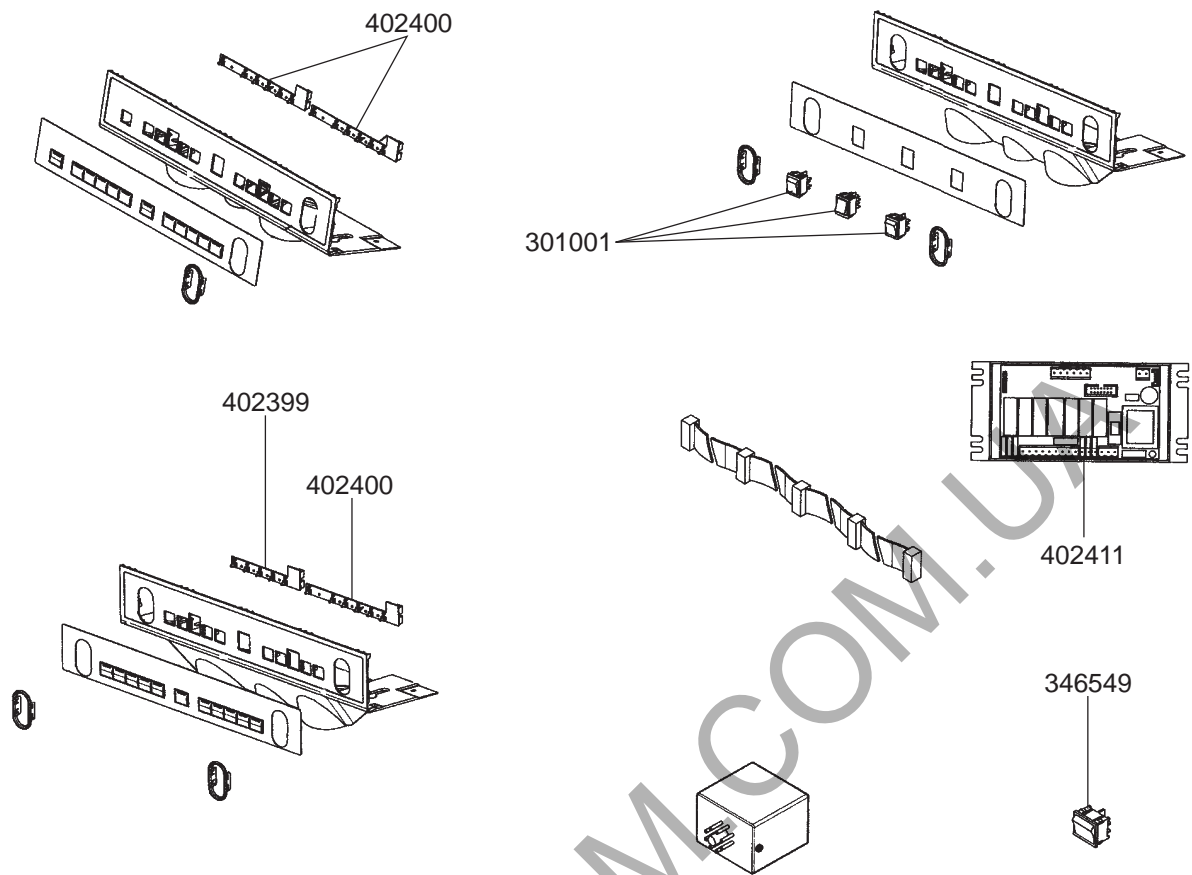

ELECTRICAL COMPONENTS APPIA COMPACT