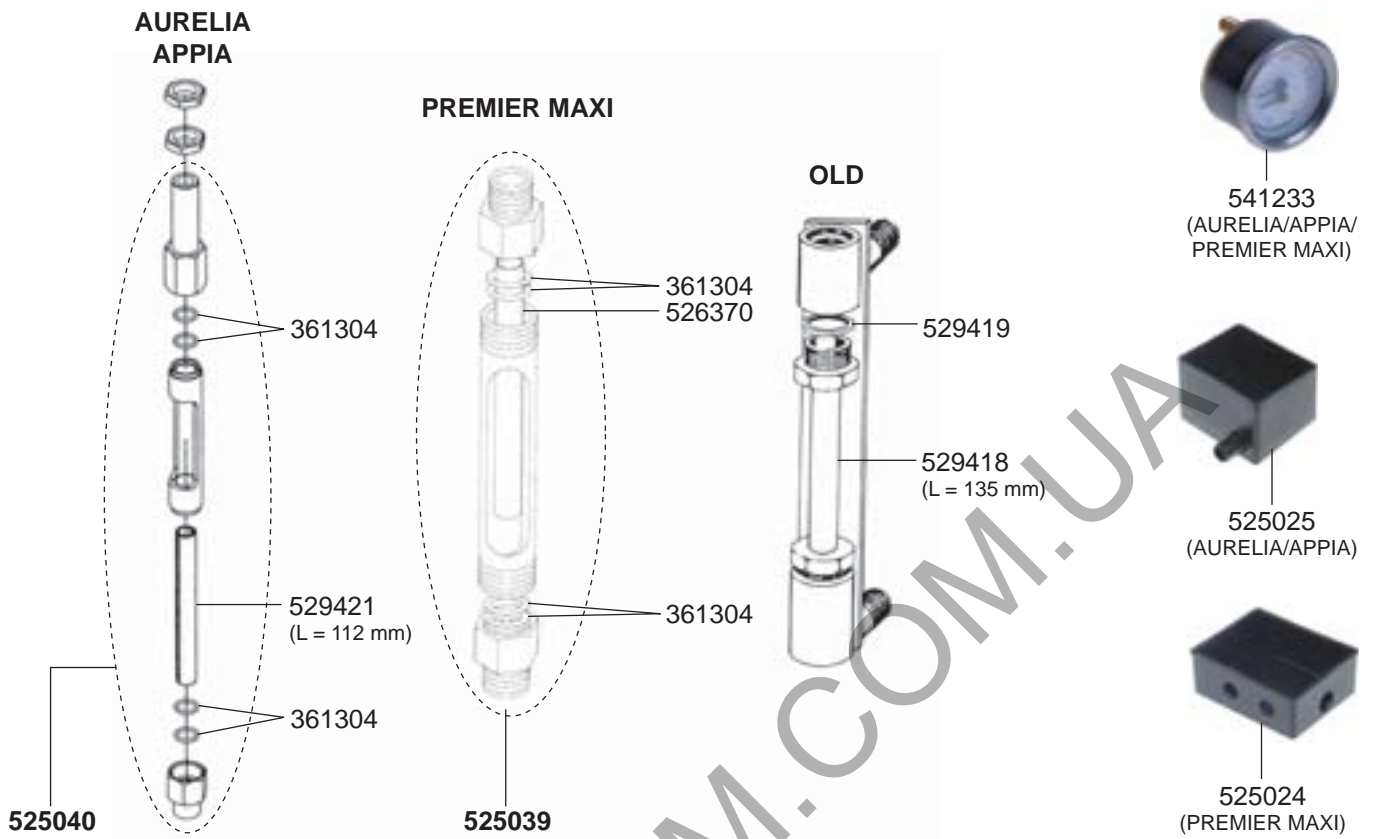

STEAM/WATER TAPS AURELIA/APPIA

STEAM/WATER TAPS PREMIER MAXI

STEAM TAP OSCAR

STEAM/WATER TAPS OLD MODELS

STEAM/WATER/Inlet TAPS OLD MODELS

BOILER VARIOUS

LEVEL INDICATOR/MANOMETERS/DRIP TRAY

ELECTRICAL COMPONENTS AURELIA