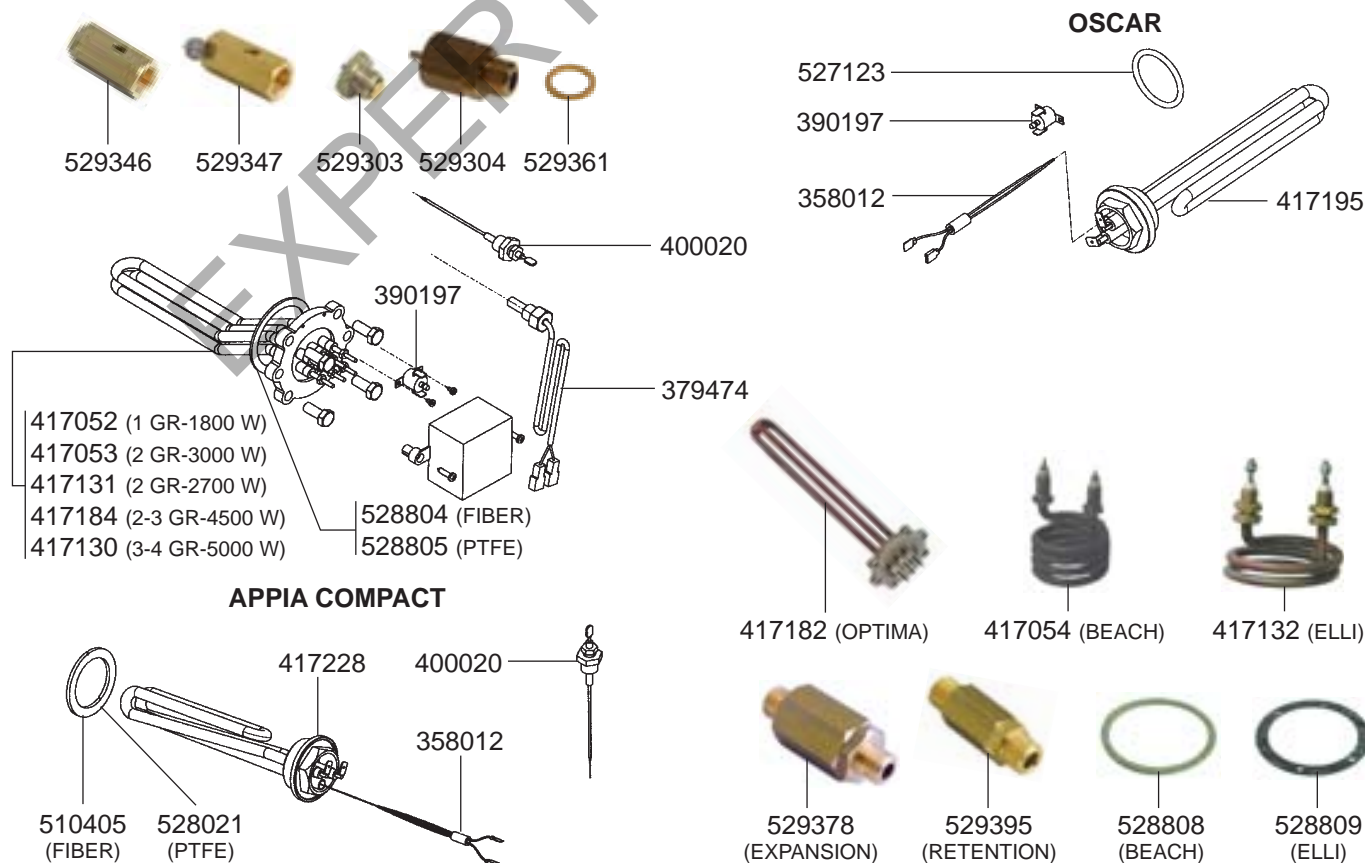

STEAM/WATER TAPS AURELIA/APPIA

STEAM/WATER TAPS PREMIER MAXI

STEAM TAP OSCAR

STEAM/WATER TAPS OLD MODELS

STEAM/WATER/Inlet TAPS OLD MODELS

BOILER VARIOUS

LEVEL INDICATOR/MANOMETERS/DRIP TRAY

ELECTRICAL COMPONENTS AURELIA

ELECTRICAL COMPONENTS AURELIA

ELECTRICAL COMPONENTS APPIA 2-3GR

ELECTRICAL COMPONENTS APPIA COMPACT

ELECTRICAL COMPONENTS APPIA 1GR

ELECTRICAL COMPONENTS PREMIER MAXI/OSCAR

ELECTRICAL COMPONENTS VARIOUS

ELECTRICAL COMPONENTS VARIOUS

400473 (3-4 GR-MAC CUP)

OPTIMA/MAC HOTEL

400364 (2 GR-OPTIMA)

400475 (1 GR-MAC HOTEL)

ELECTRICAL COMPONENTS VARIOUS

400004

400222

400256

400257

400258

541131

541021 (SIRAI, 30 AMP, 3 POLOS)

541724 (SIRAI, 20 AMP, 3 POLES)

541723 (SIRAI, 20 AMP, 2 POLES)

541453 (PARKER)

370057 (PARKER 230 VAC)
370053 (LUCIFER 230 VAC)