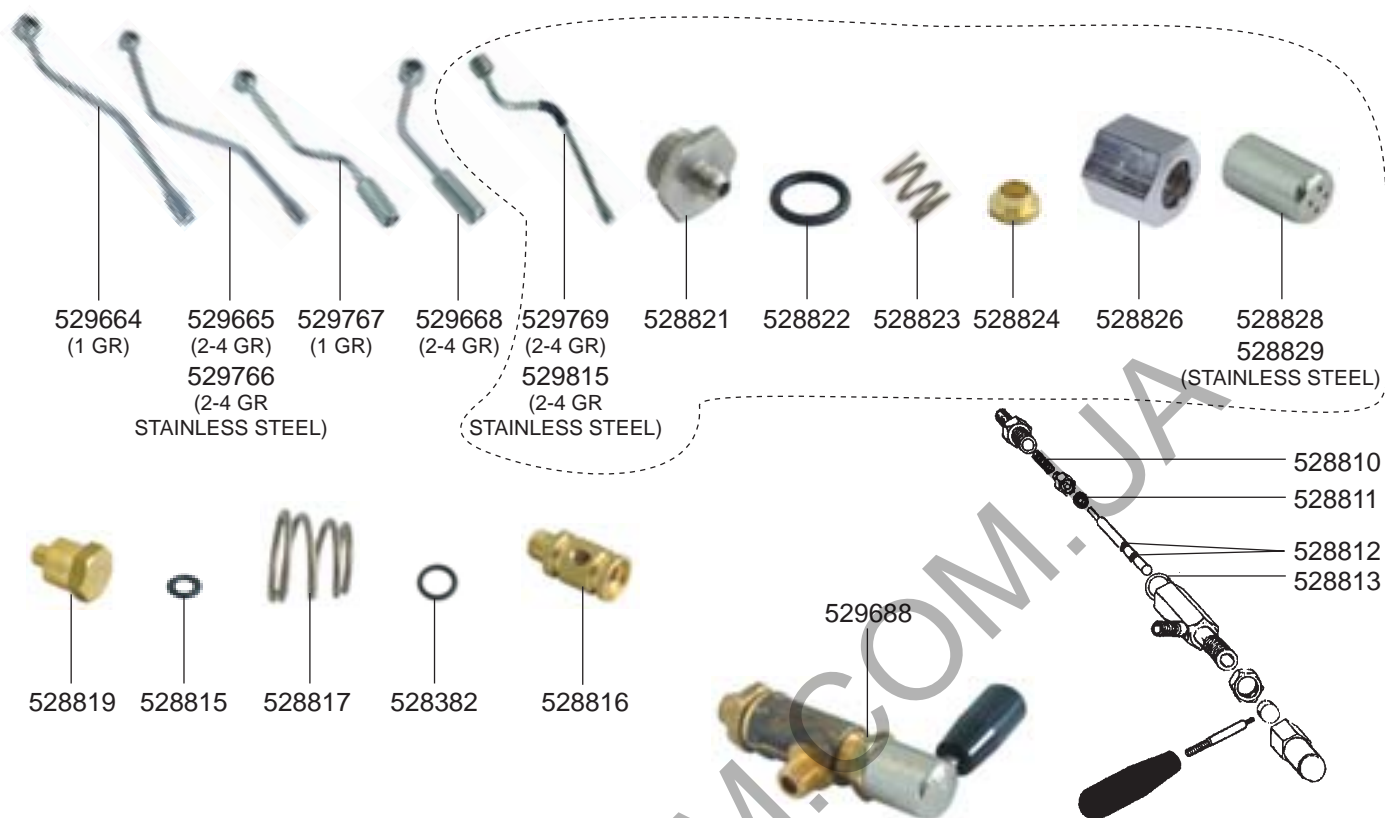

STEAM/WATER TAPS AURELIA/APPIA

STEAM/WATER TAPS PREMIER MAXI

STEAM TAP OSCAR

STEAM/WATER TAPS OLD MODELS

STEAM/WATER/Inlet TAPS OLD MODELS

BOILER VARIOUS

LEVEL INDICATOR/MANOMETERS/DRIP TRAY

ELECTRICAL COMPONENTS AURELIA

ELECTRICAL COMPONENTS AURELIA

ELECTRICAL COMPONENTS APPIA 2-3GR

ELECTRICAL COMPONENTS APPIA COMPACT

ELECTRICAL COMPONENTS APPIA 1GR

ELECTRICAL COMPONENTS PREMIER MAXI/OSCAR

ELECTRICAL COMPONENTS VARIOUS

ELECTRICAL COMPONENTS VARIOUS

ELECTRICAL COMPONENTS VARIOUS

ELECTRICAL COMPONENTS VARIOUS

PREMIER

400367 (2 GR)

400472 (3 GR)

MAC CUP/PERSONAL

400556 (1 GR-MAC CUP-PERSONAL)

400363 (2 GR-MAC CUP)