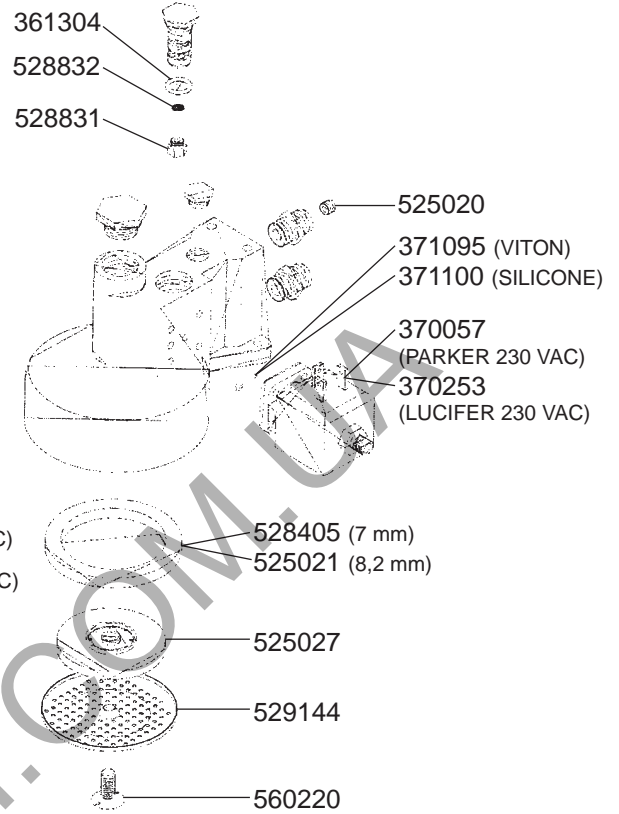

PREMIER MAXI