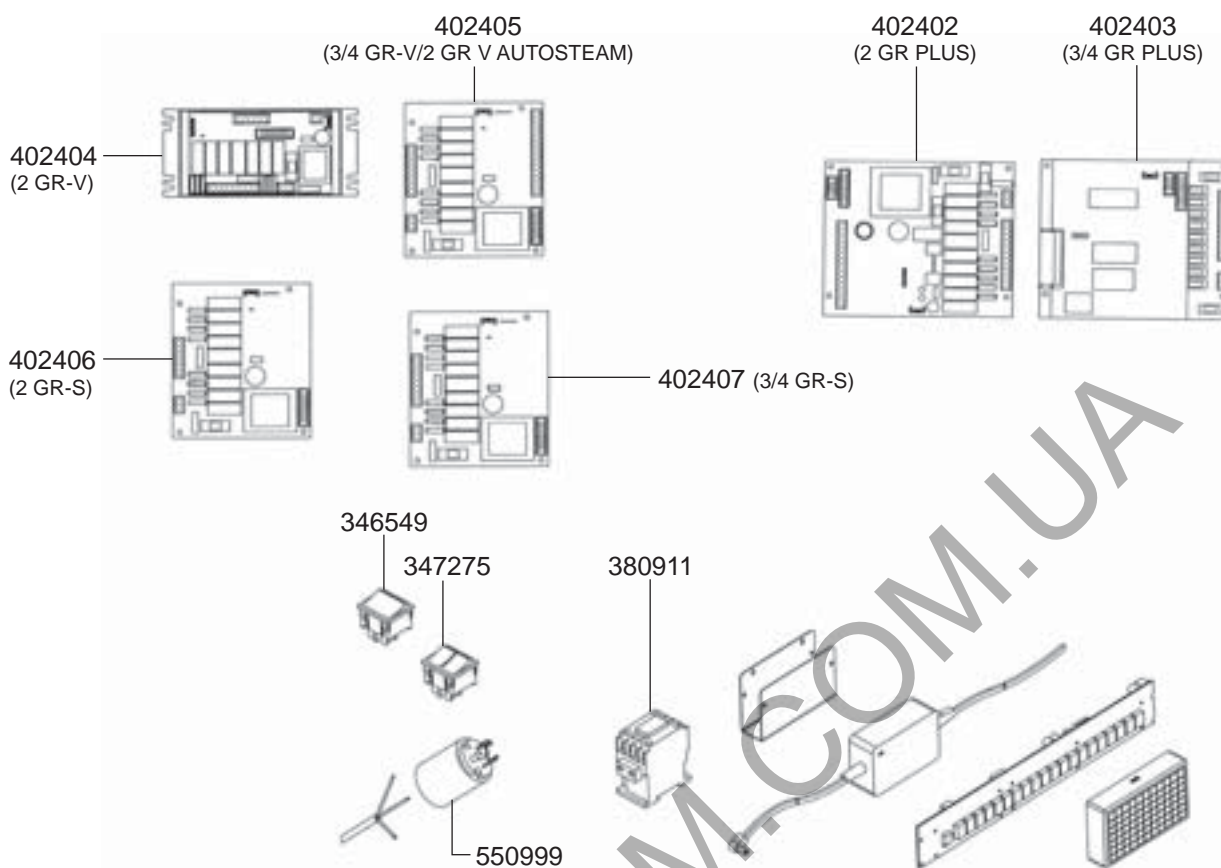

ELECTRICAL COMPONENTS AURELIA