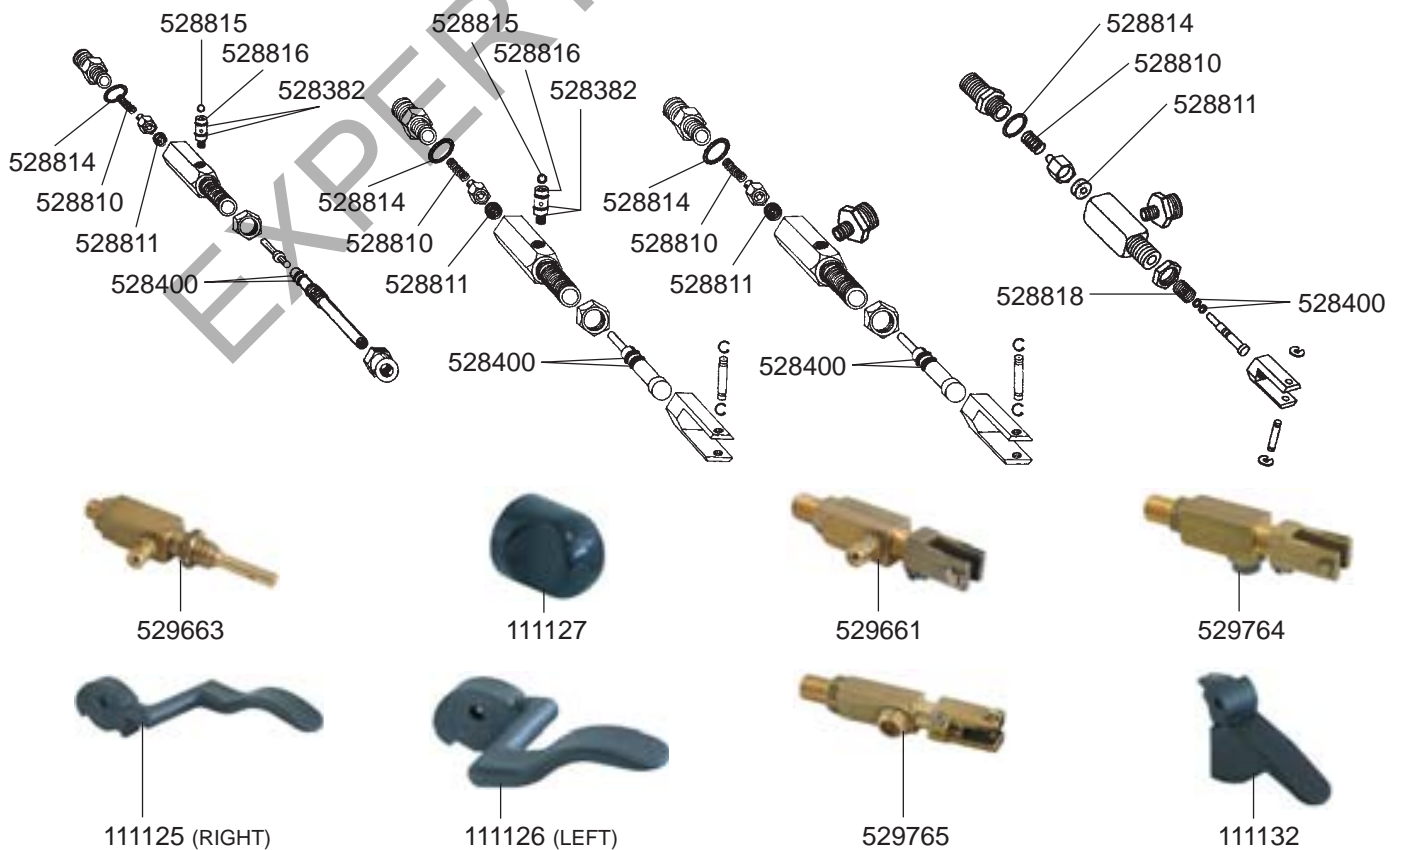

STEAM/WATER TAPS AURELIA/APPIA

STEAM/WATER TAPS PREMIER MAXI

STEAM TAP OSCAR

STEAM/WATER TAPS OLD MODELS

STEAM/WATER/Inlet TAPS OLD MODELS

BOILER VARIOUS

LEVEL INDICATOR/MANOMETERS/DRIP TRAY

ELECTRICAL COMPONENTS AURELIA

400257

400258

541131

541021 (SIRAI, 30 AMP, 3 POLOS)

541724 (SIRAI, 20 AMP, 3 POLES)

541723 (SIRAI, 20 AMP, 2 POLES)

541453 (PARKER)

370057 (PARKER 230 VAC)
370053 (LUCIFER 230 VAC)