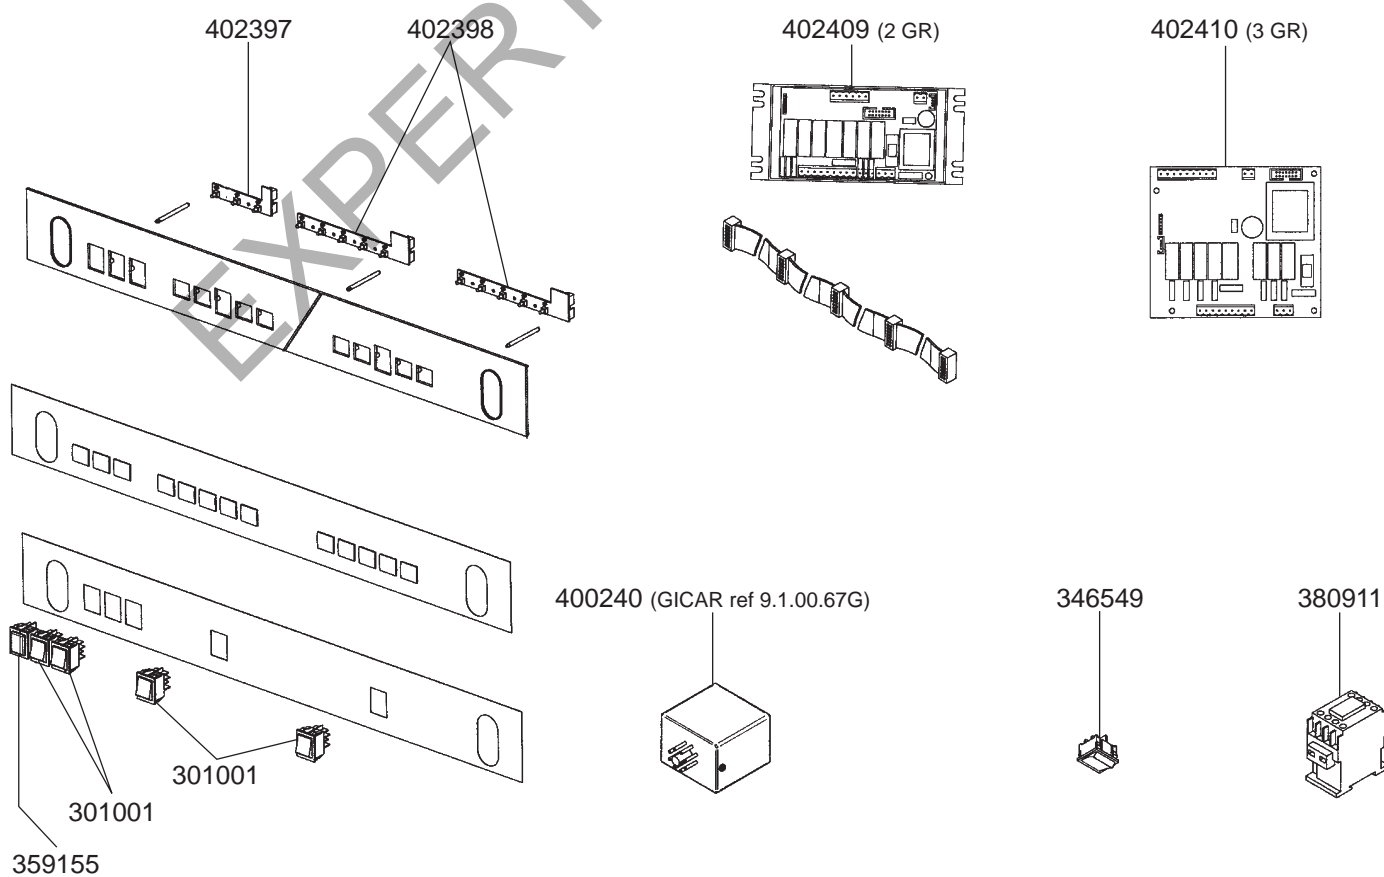

ELECTRICAL COMPONENTS APPIA 2-3GR