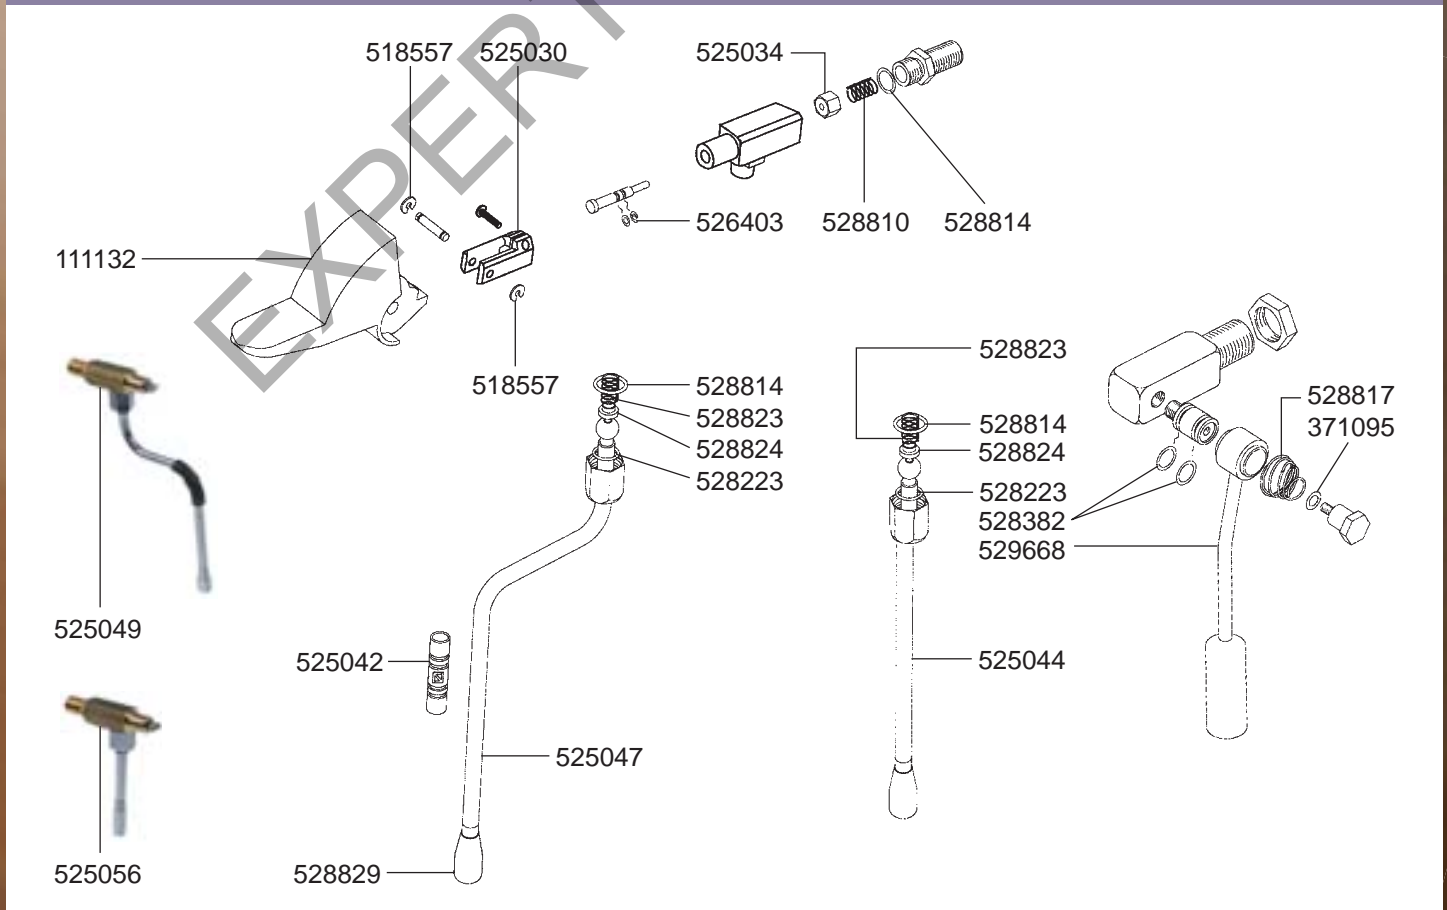

STEAM/WATER TAPS AURELIA/APPIA

STEAM/WATER TAPS PREMIER MAXI

STEAM TAP OSCAR

STEAM/WATER TAPS OLD MODELS

STEAM/WATER/Inlet TAPS OLD MODELS

BOILER VARIOUS

LEVEL INDICATOR/MANOMETERS/DRIP TRAY

ELECTRICAL COMPONENTS AURELIA