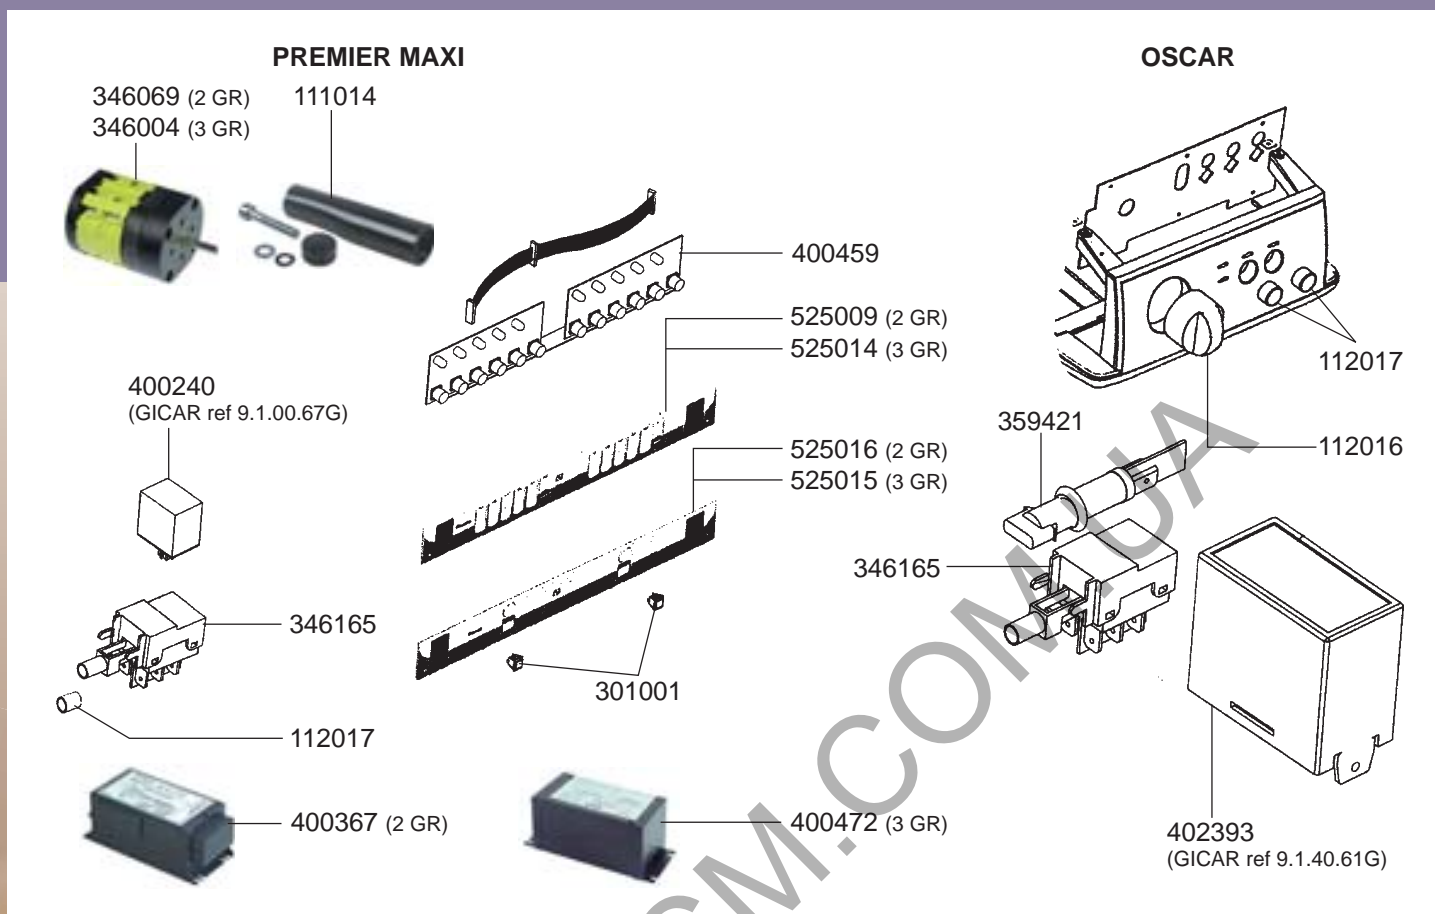

ELECTRICAL COMPONENTS PREMIER MAXI/OSCAR