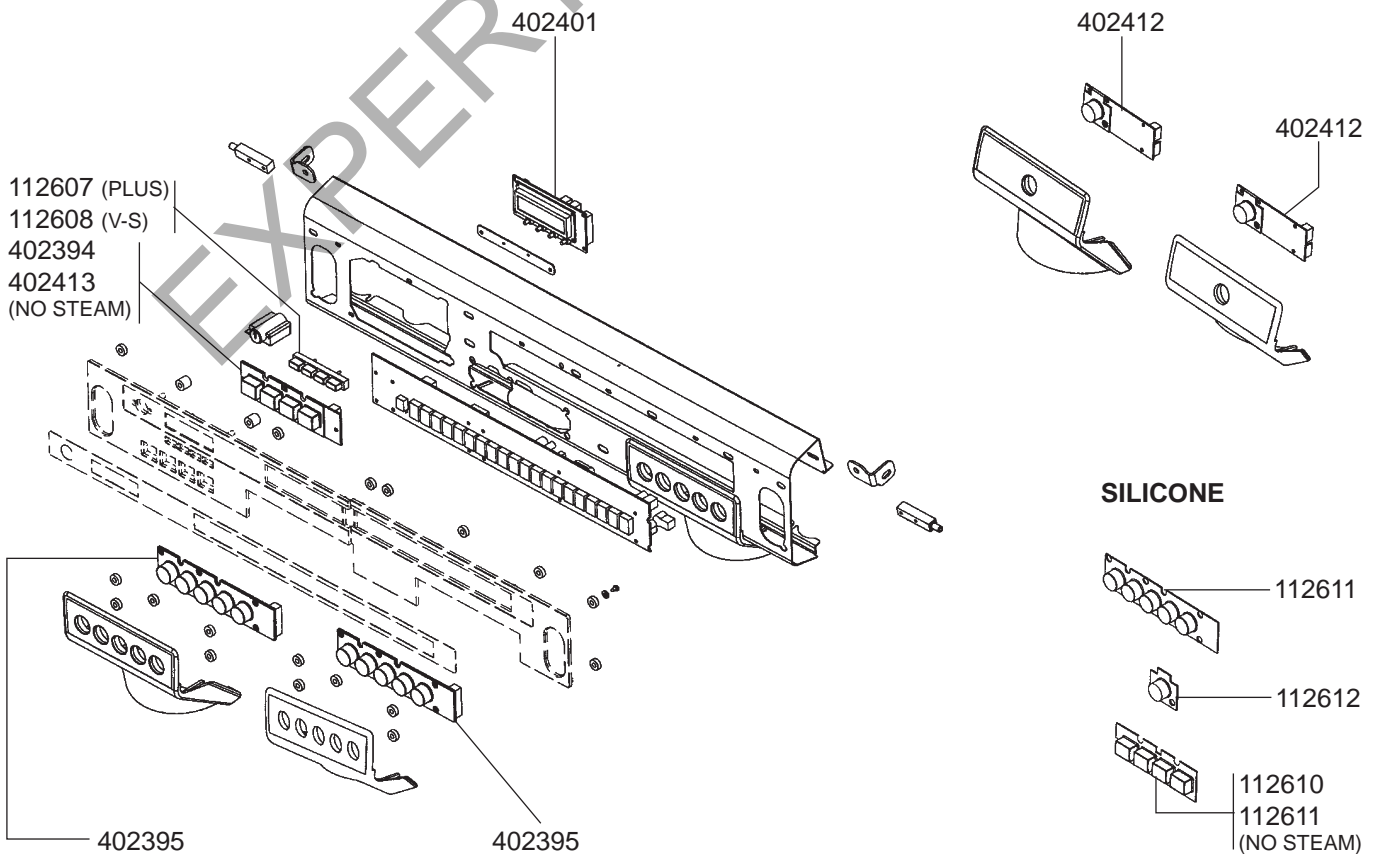

STEAM/WATER TAPS AURELIA/APPIA

STEAM/WATER TAPS PREMIER MAXI

STEAM TAP OSCAR

STEAM/WATER TAPS OLD MODELS

STEAM/WATER/Inlet TAPS OLD MODELS

BOILER VARIOUS

LEVEL INDICATOR/MANOMETERS/DRIP TRAY

ELECTRICAL COMPONENTS AURELIA