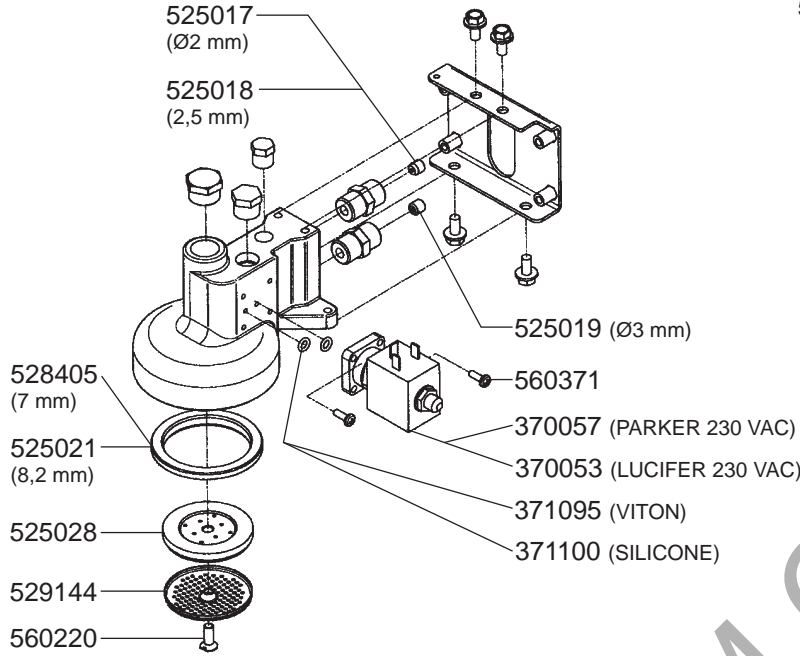

GROUPS APPIA/PREMIER MAXI

APPIA