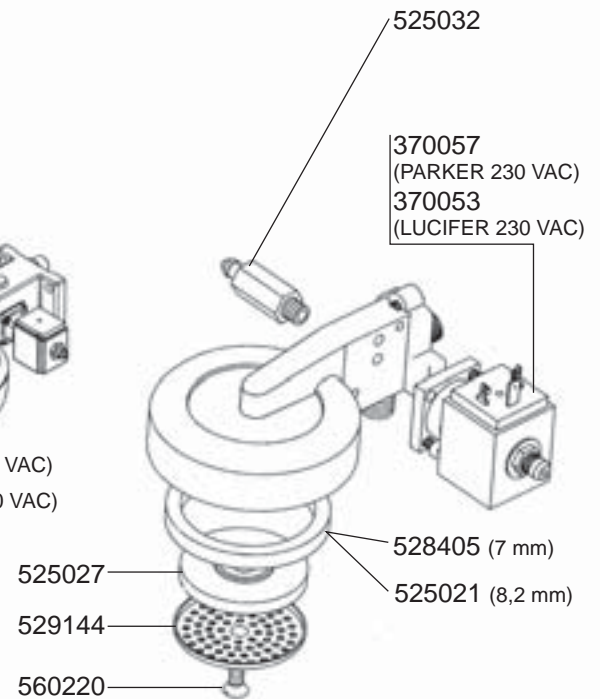

GROUPS APPIA/PREMIER MAXI

APPIA

PREMIER MAXI

GROUPS AURELIA/OSCAR

AURELIA

OSCAR