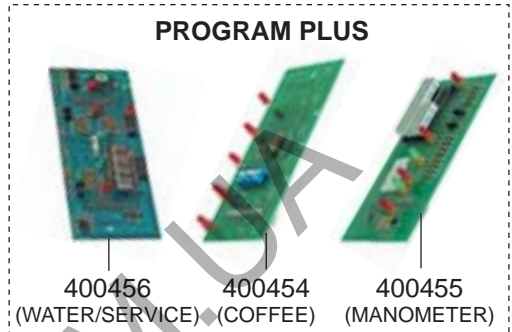

ELECTRICAL COMPONENTS AURELIA

ELECTRICAL COMPONENTS APPIA 2-3GR

ELECTRICAL COMPONENTS APPIA COMPACT

ELECTRICAL COMPONENTS APPIA 1GR

ELECTRICAL COMPONENTS PREMIER MAXI/OSCAR

ELECTRICAL COMPONENTS VARIOUS

ELECTRICAL COMPONENTS VARIOUS

ELECTRICAL COMPONENTS VARIOUS

ELECTRICAL COMPONENTS VARIOUS

PREMIER

400367 (2 GR)

400472 (3 GR)

MAC CUP/PERSONAL

400556 (1 GR-MAC CUP-PERSONAL)

400363 (2 GR-MAC CUP)