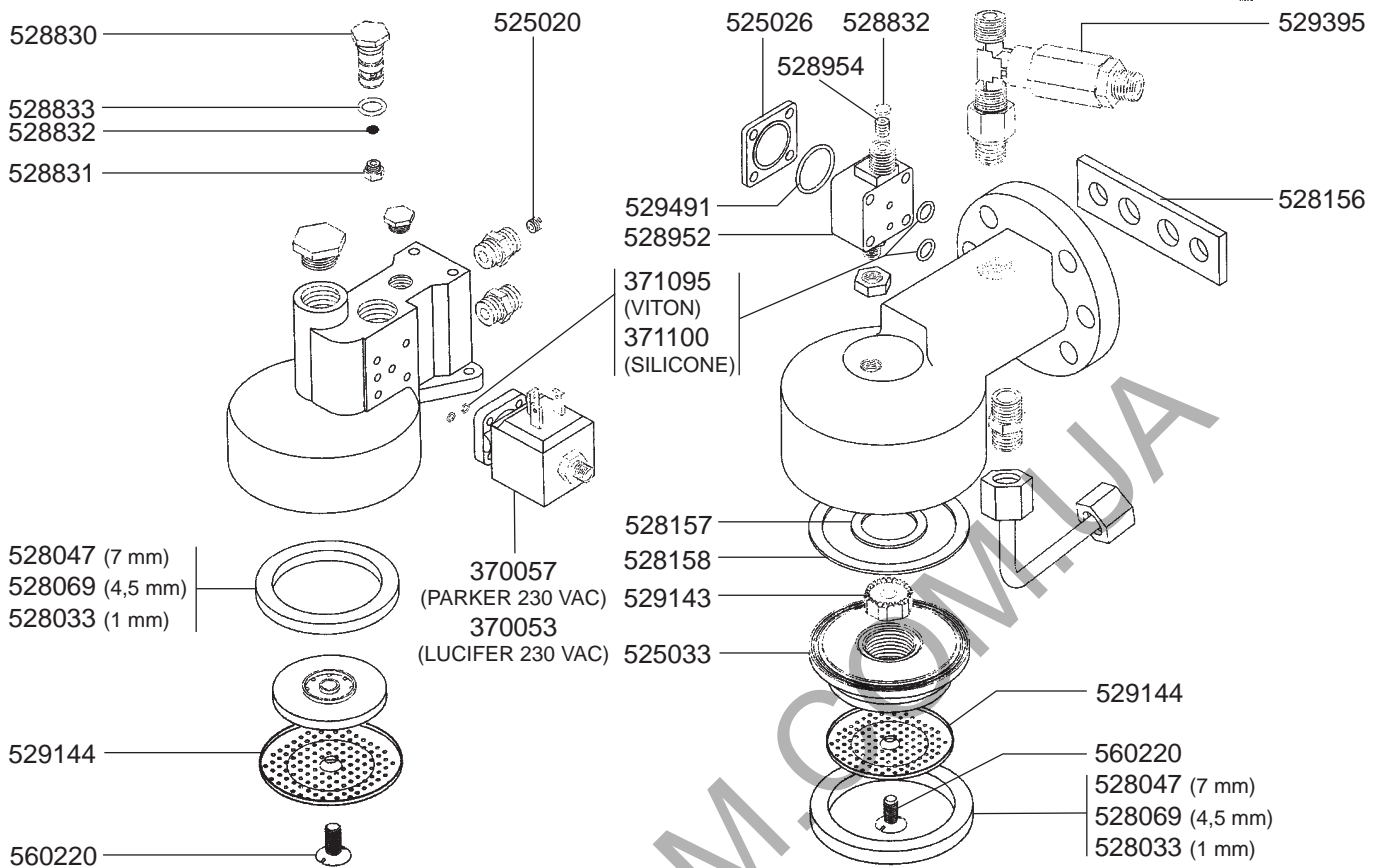

OLD MODELS GROUPS