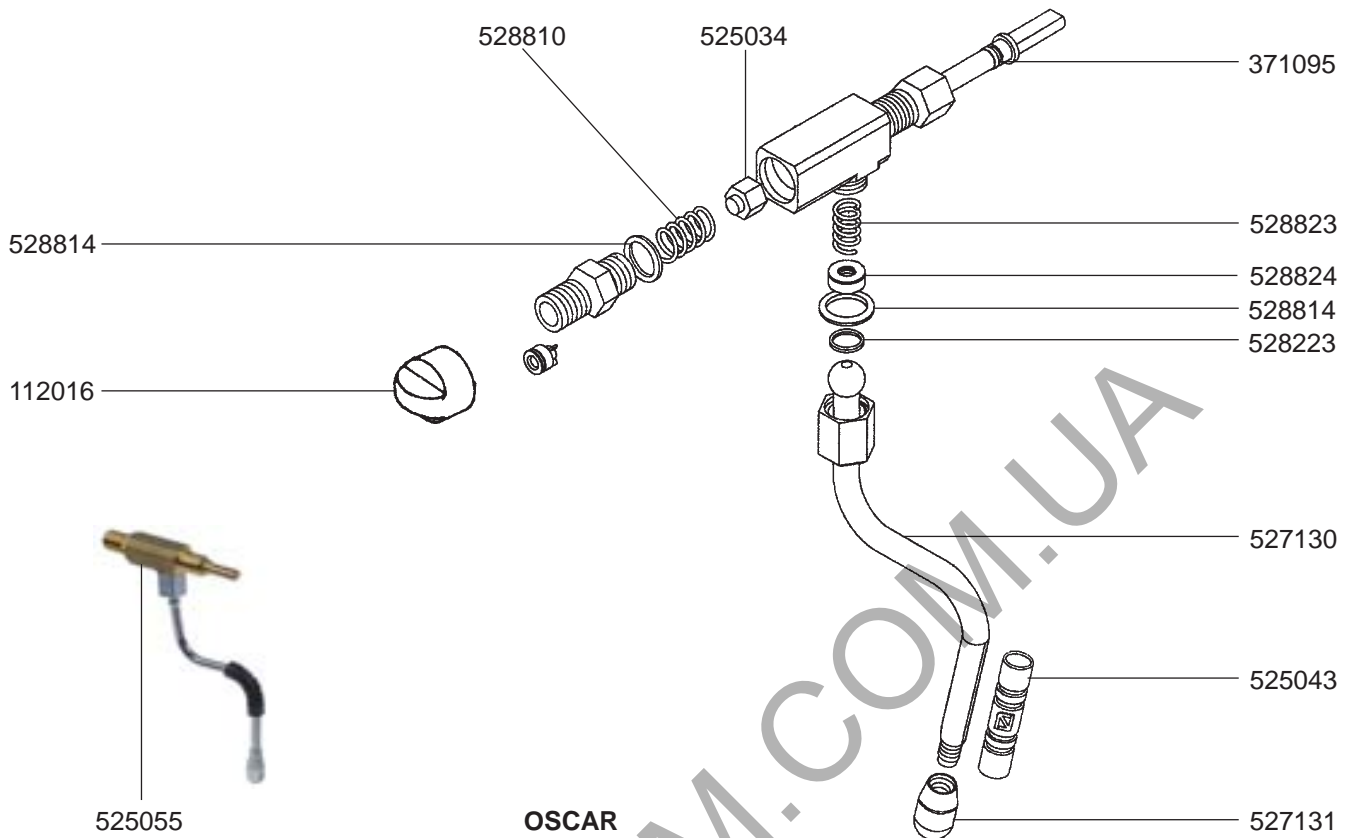

STEAM/WATER TAPS AURELIA/APPIA

STEAM/WATER TAPS PREMIER MAXI

STEAM TAP OSCAR

STEAM/WATER TAPS OLD MODELS

STEAM/WATER/Inlet TAPS OLD MODELS

BOILER VARIOUS

LEVEL INDICATOR/MANOMETERS/DRIP TRAY

ELECTRICAL COMPONENTS AURELIA

400473 (3-4 GR-MAC CUP)

OPTIMA/MAC HOTEL

400364 (2 GR-OPTIMA)

400475 (1 GR-MAC HOTEL)

ELECTRICAL COMPONENTS VARIOUS

400004

400222

400256

400257

400258

541131

541021 (SIRAI, 30 AMP, 3 POLOS)

541724 (SIRAI, 20 AMP, 3 POLES)

541723 (SIRAI, 20 AMP, 2 POLES)

541453 (PARKER)

370057 (PARKER 230 VAC)
370053 (LUCIFER 230 VAC)