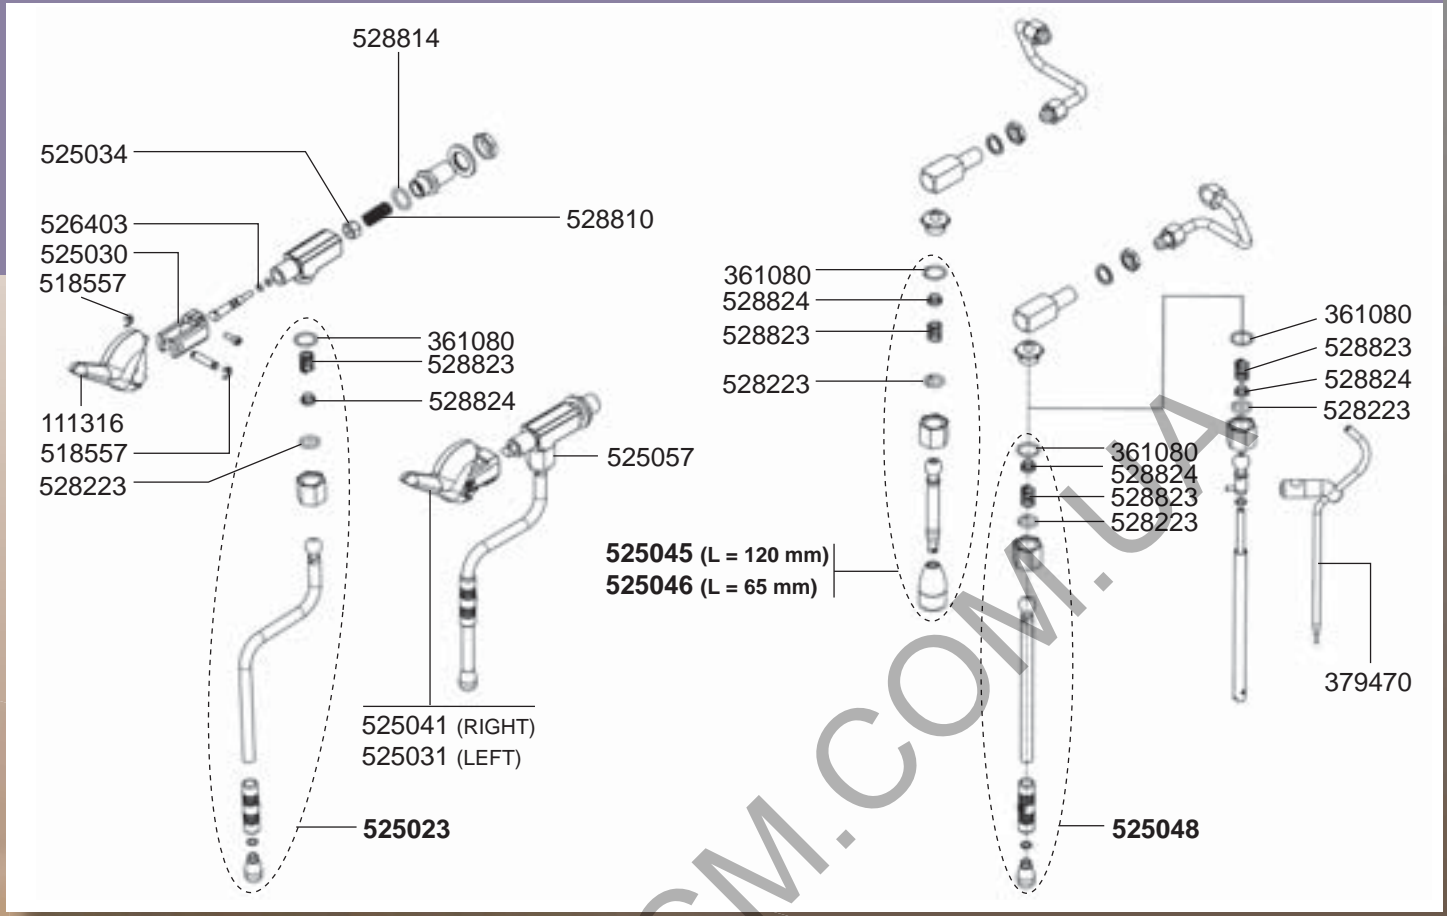

STEAM/WATER TAPS AURELIA/APPIA

STEAM/WATER TAPS PREMIER MAXI

STEAM TAP OSCAR

STEAM/WATER TAPS OLD MODELS

STEAM/WATER/Inlet TAPS OLD MODELS

BOILER VARIOUS

LEVEL INDICATOR/MANOMETERS/DRIP TRAY

ELECTRICAL COMPONENTS AURELIA

400473 (3-4 GR-MAC CUP)

OPTIMA/MAC HOTEL

400364 (2 GR-OPTIMA)

400475 (1 GR-MAC HOTEL)

ELECTRICAL COMPONENTS VARIOUS

400004

400222

400256

400257

400258

541131

541021 (SIRAI, 30 AMP, 3 POLOS)

541724 (SIRAI, 20 AMP, 3 POLES)

541723 (SIRAI, 20 AMP, 2 POLES)

541453 (PARKER)

370057 (PARKER 230 VAC)
370053 (LUCIFER 230 VAC)

370062 (PARKER)
370061 (LUCIFER)

370206 (PARKER 230 VAC-1/8")
370067 (LUCIFER 230 VAC-1/4")

370059 (PARKER 230 VAC-1/4")

371029 (PARKER 230 VAC)
371031 (LUCIFER 230 VAC)

371090

371095 (VITON)
371100 (SILICONE)