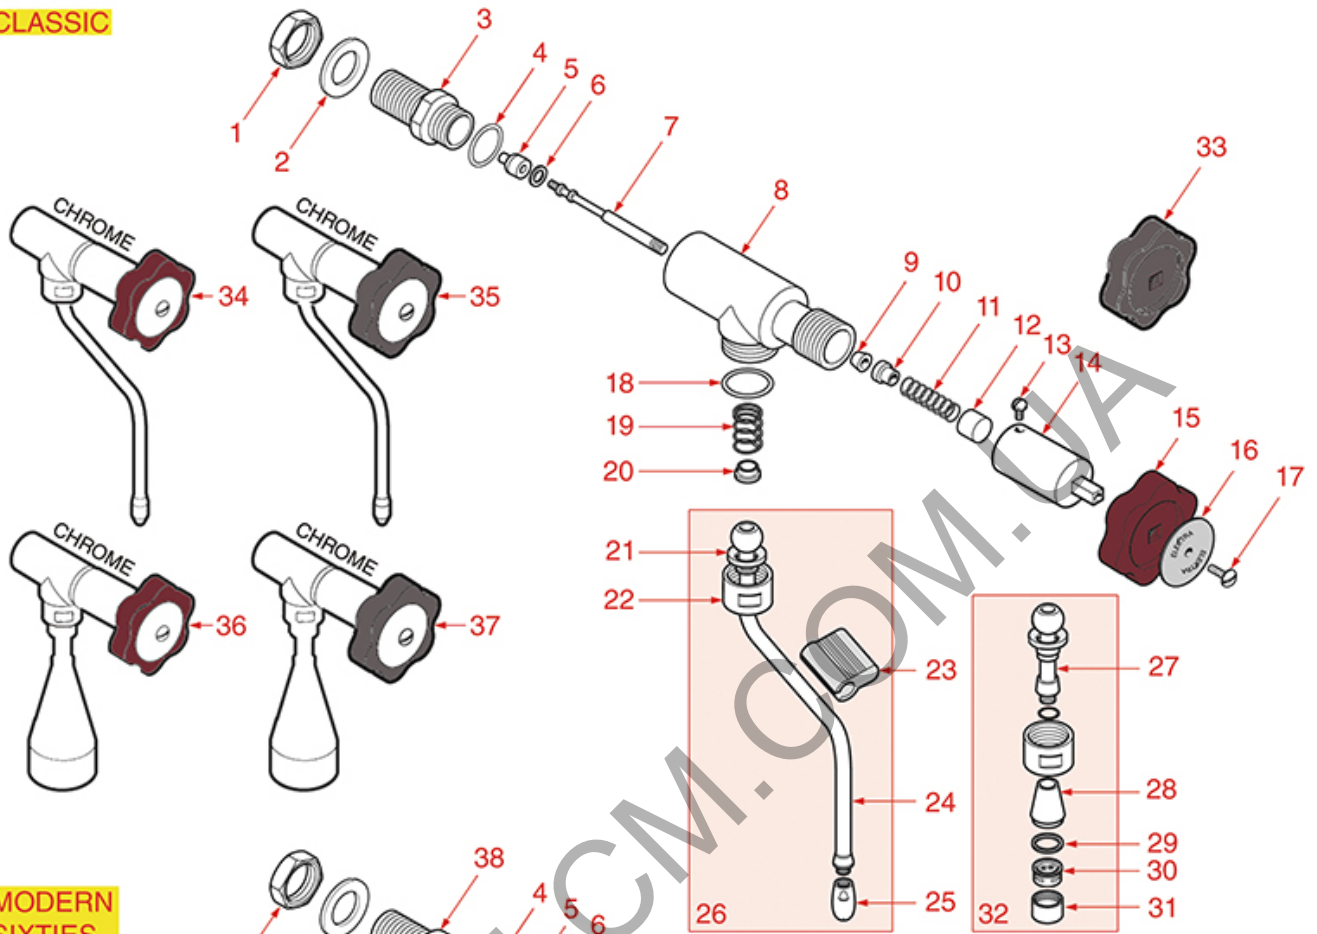

WATER-STEAM TAP CLASSIC/MODERN

CLASSIC

MODERN SIXTIES KAPPA

ELEKTRA

Position	LF code no.	Description
1	1348036	NUT \varnothing 3/8" WRENCH 21x6mm
4	1186933	O-RING 02075 GREEN VITON
5	1186934	GASKET HOLDER FOR TAP
6	1186935	FLAT EPDM GASKET \varnothing 13x4x4 mm
7	1348132	TIE ROD FOR WATER/STEAM TAP
9	1186936	CONICAL PTFE SEAL \varnothing 12x5x5 mm
10	1250054	SPRING GUIDE
11	1250052	SPRING \varnothing 12.2x35 mm
12	1250053	TIE ROD HEAD
15	1241135	WATER/STEAM TAP KNOB
17	1528041	LARGE PAN HEAD SCREW M4x8 POLISHED
18	1186373	O-RING 02081 BLACK SILICONE
19	1250019	SPRING \varnothing 12x16.5 mm
20	1186670	STEAM PIPE ARTICULATION BUSHING \varnothing 12x5mm
21	1186388	CONICAL PTFE SEAL \varnothing 19x11x3 mm
23	1449172	BURN PREVENTING HANDGRIP FOR PIPE \varnothing 8 m
26	1449220	STEAM PIPE COMPLETE
29	1186938	FLAT VITON GASKET \varnothing 20.5x15x2 mm
30	1449317	WATER PIPE NOZZLE
32	1449221	COMPLETE WATER PIPE
34	1348130	CHROME STEAM TAP ASSEMBLY
36	1348131	PLATED WATER TAP ASSEMBLY
42	1323005	ARTICULATION BALL \varnothing 16 mm
43	1324063	TAP PIN INOX M8/M5
44	1349026	CHROME PLATED LEVER RING NUT
45	1241020	WATER/STEAM TAP KNOB
61	1449220	STEAM PIPE COMPLETE