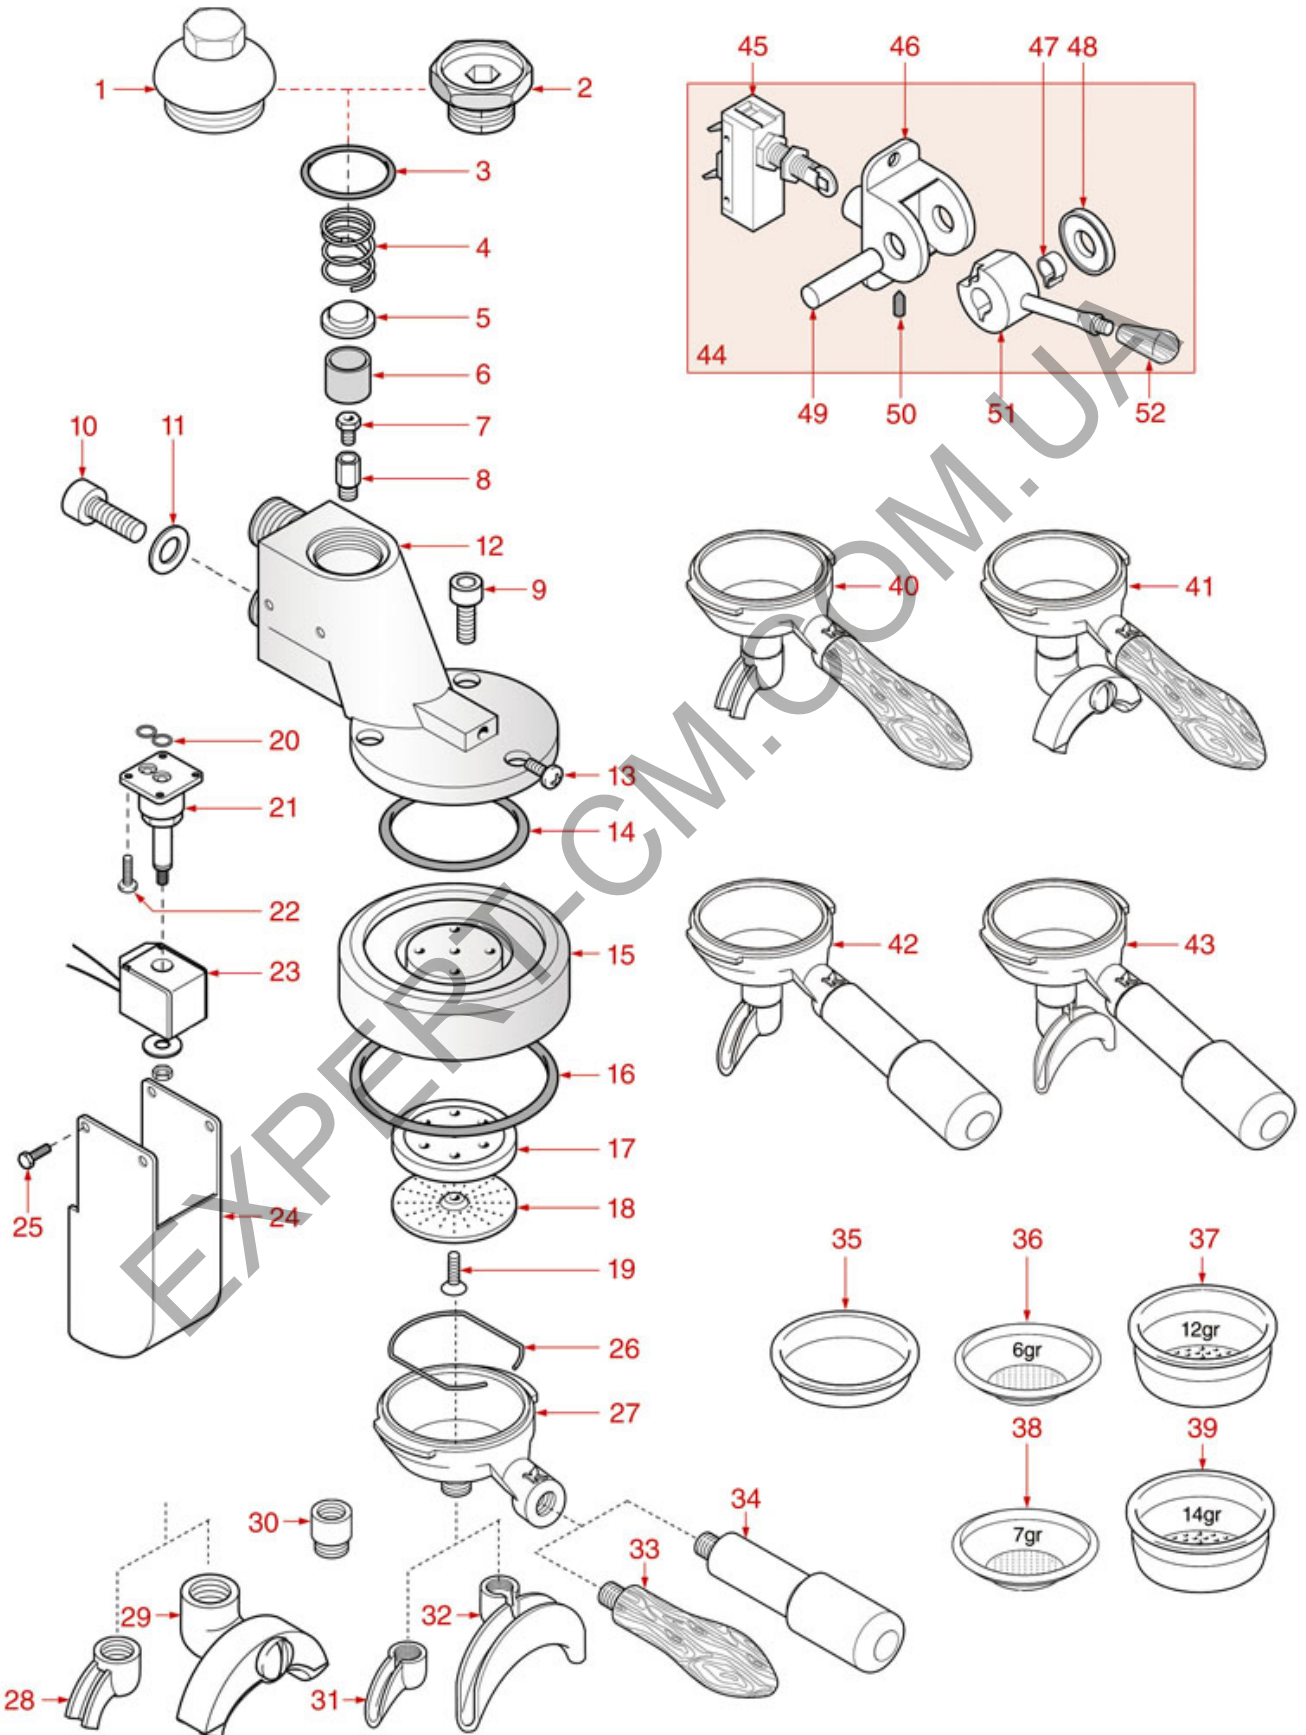

BREW GROUP MODERN-CLASSIC-KAPPA

MODERN-SIXTIES-CLASSIC-KAPPA

EK0501

Positions without LF code no.: upon request

ELEKTRA

Position	LF code no.	Description
1	1439029	CAP ø 30 mm FOR BREW GROUP
2	1439030	CAP FOR BREW GROUP
3	1186930	O-RING 03125 GREEN VITON
4	1250050	FILTER LOCKING SPRING ø 20x19 mm
5	1160020	BUSHING FOR FILTER
6	1160021	WATER FILTER ø 18x20 mm
7	1500200	NOZZLE M5x1 HOLE ø 0,9 mm
8	1500201	JET HOLDER FOR JET M5
9	1184012	CYLINDER HEAD SCREW M5x10
11	1528008	WASHER FLAT M8
14	1186931	GASKET O-RING 0152 GREEN VITON
15	1086530	FILTER HOLDER COUPLING
16	1186943	FILTER HOLDER GASKET ø 65x54x5.7 mm
17	1086002	SHOWER HOLDER DIFFUSER
18	1081006	SHOWER SCREEN ø 51.5 mm
18	1081007	SHOWER ø 51.5 mm
19	1528023	COUNTERSUNK FLAT HEAD SCREWS M5x16
20	1186611	O-RING 02025 RED SILICONE
20	1186612	O-RING 02025 VITON
21	1120339	3-WAY MECHANICAL COMPONENT PARKER
22	1455034	CYLINDER HEAD SCREW M4x10
23	1120361	COIL PARKER YB09 220/230V 9W 50/60Hz
26	1250101	FILTER BLOCKING SPRING ø 1,00 mm INOX
27	1165070	FILTER HOLDER ELEKTRA
28	1022550	SINGLE SPOUT ø 3/8"
29	1022522	ADJUSTABLE LONG DOUBLE SPOUT ø 3/8"
29	1022523	ADJUSTABLE SHORT DOUBLE SPOUT ø 3/8"
30	1241134	CHROME-PLATED SPOUT EXTENSION ø 3/8"
33	1241133	FILTER HOLDER HANDLE M12
34	1241501	FILTER HOLDER HANDLE M12
35	1160339	BLIND FILTER
36	1160251	1 CUP FILTER 6 g
37	1160252	2-CUP FILTER 12 GRAMS
38	1160335	1 CUP FILTER 7 g
39	1160337	2-CUP FILTER 14 GRAMS
40	1165071	1 CUP FILTER HOLDER ASSEMBLY ELEKTRA
41	1165072	2 CUPS FILTER HOLDER ASSEMBLY ELEKTRA
42	1165073	1 CUP FILTER HOLDER ASSEMBLY ELEKTRA
43	1165074	2 CUPS FILTER HOLDER ASSEMBLY ELEKTRA
44	1192020	MICRO CONTROL LEVER
45	1240039	MICROSWITCH 16A 250V
47	1250051	CLUTCH SPRING
52	1241132	BREWING GROUP HANDLE