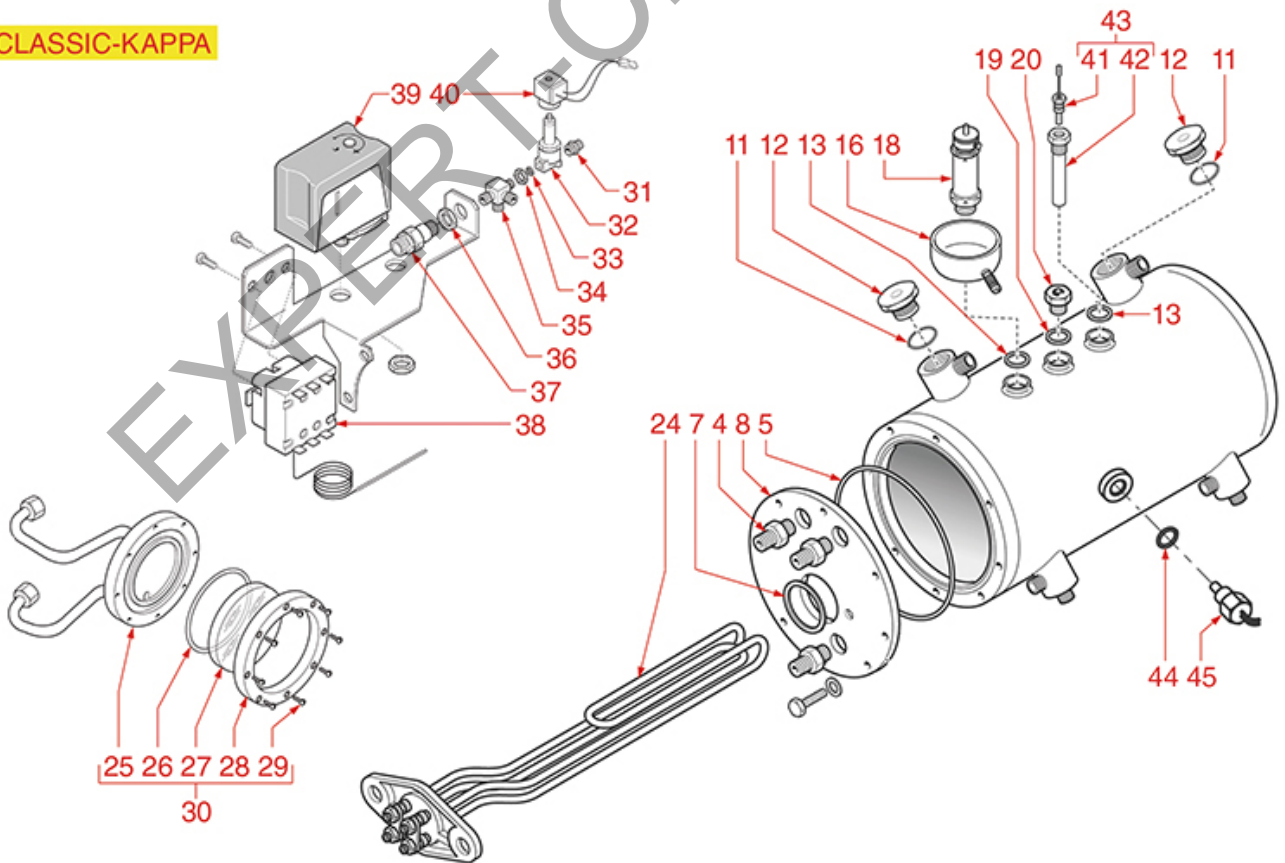

EXPERT-CM.COM.UA

ELECTRICAL COMPONENTS SIXTIES

SIXTIES

ELEKTRA

Position	LF code no.	Description
1	1221120	GREEN INDICATOR LAMP 220V
3	1221121	RED INDICATOR LAMP 220V
13	1054030	CONTROL-BOX P.BUT.PANEL 7 BUTTONS
14	1054031	PROGRAMMING SWITCH
16	1241130	SELECTOR SWITCH KNOB
21	1320531	PRESSURE SWITCH P302/6 3-POLES 30A
23	5029034	DRAIN TANK
26	7102844	WATER LEVEL CONTROLLER NRL30/1E-2C/F 230

EXPERT-CM.COM.UA

BOILER MODERN-CLASSIC

MODERN-SIXTIES

CLASSIC-KAPPA

ELEKTRA

Position	LF code no.	Description
	1755261	HEATING ELEMENT 3500W 230/400V
5	1186941	O-RING 04525 EPDM
6	1349112	FITTING \varnothing 1/4"M-3/8"M
7	1186942	FLAT CARBO GASKET \varnothing 55x42x2 mm
9	3528088	HEXAGON HEAD SCREW M8x20
10	1528008	WASHER FLAT M8
11	1186930	O-RING 03125 GREEN VITON
12	1439030	CAP FOR BREW GROUP
13	1186939	ROUND COPPER GASKET \varnothing 21x17x2 mm
16	1527320	WATER COLLECTION TANK
18	1523121	BOILER VALVE \varnothing 3/8" - 1,5 bar CE/PED
19	1523534	BOILER VALVE \varnothing 1/4"M
19	1523537	BOILER VALVE \varnothing 1/4"M
20	1186769	ROUND COPPER GASKET \varnothing 18.7x13x2.5 mm
22	1186939	ROUND COPPER GASKET \varnothing 21x17x2 mm
24	1755260	HEATING ELEMENT 5500W 240/415V
24	1755261	HEATING ELEMENT 3500W 230/400V
26	1186932	O-RING 06237 EPDM
27	1520150	LEVEL GLASS \varnothing 73x8 mm
33	1160017	STAINLESS STEEL WATER FILTER \varnothing 8x1.5 mm
38	1444509	THREE-PHASE THERMOSTAT 169°C
39	1320531	PRESSURE SWITCH P302/6 3-POLES 30A
43	1341010	LEVEL PROBE \varnothing 3/8"M-131 mm