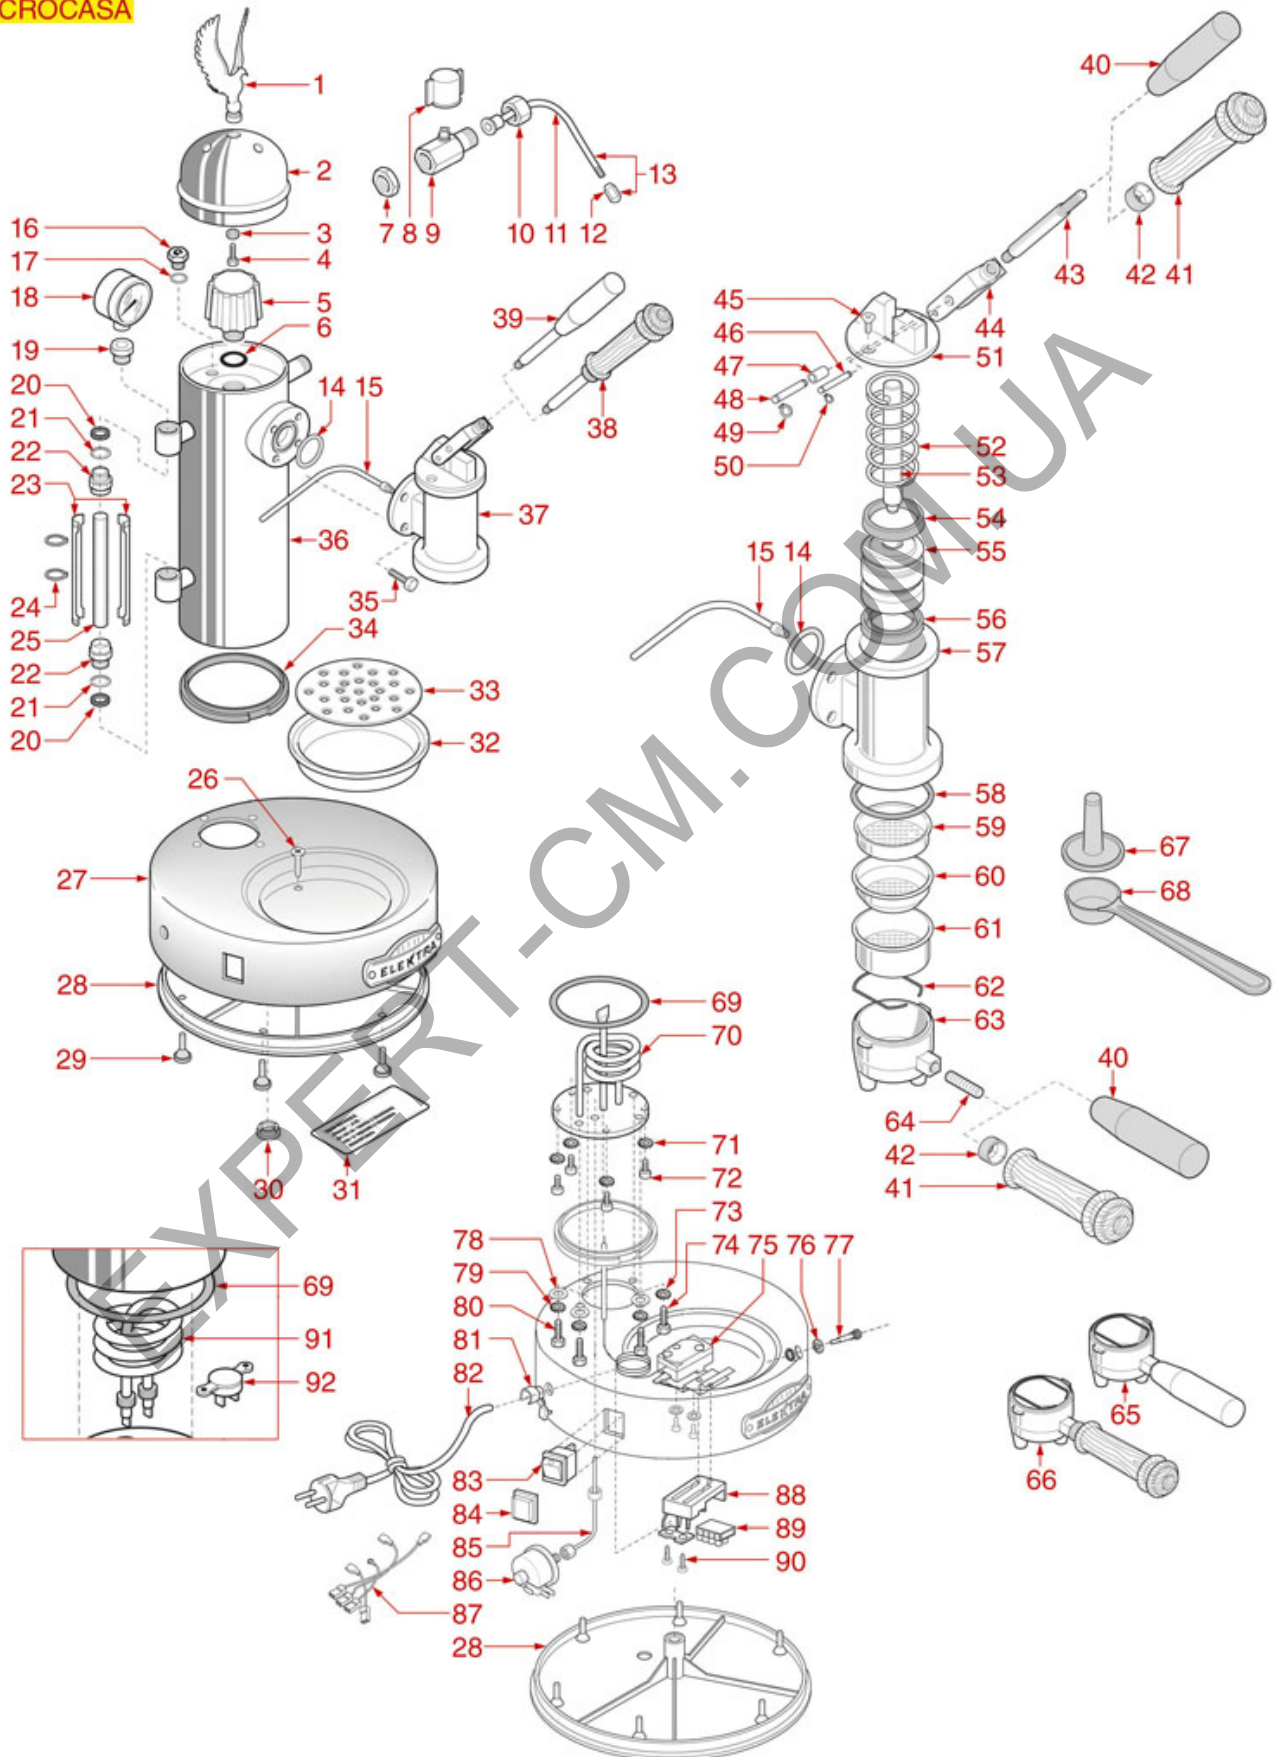

COFFEE MACHINE MOD. MICROCASA

MICROCASA

EK0101

Positions without LF code no.: upon request

ELEKTRA

Position	LF code no.	Description
5	5036835	BOILER VALVE \varnothing 3/8"M
6	1186714	O-RING 0119 VITON
8	1241009	STEAM TAP KNOB
9	1348031	CHROME PLATED STEAM TAP ASSEMBLY
11	1449030	CHROME PLATED STEAM PIPE COMPLETE
12	5023967	STEAM NOZZLE 3 HOLES M6
13	1449030	CHROME PLATED STEAM PIPE COMPLETE
14	1186930	O-RING 03125 GREEN VITON
16	1523534	BOILER VALVE \varnothing 1/4"M
16	1523537	BOILER VALVE \varnothing 1/4"M
17	1186769	ROUND COPPER GASKET \varnothing 18.7x13x2.5 mm
18	1245005	BOILER PRESSURE GAUGE \varnothing 42 mm 0÷3 bar
18	1245008	BOILER PRESSURE GAUGE \varnothing 42 mm 0÷3 bar
20	1186375	FLAT SILICONE GASKET \varnothing 15x9x8 mm
21	1186380	BRASS WASHER \varnothing 14.8x9.5x1 mm FLAT
24	3528021	STAINLESS STEEL CIRCLIP A-17 UNI 7435
25	1520005	LEVEL GLASS \varnothing 9x147 mm
38	1241018	LEVER GROUP COMPLETE HANDLE M10
39	1241019	LEVER GROUP COMPLETE HANDLE M10
40	1241021	FILTER HOLDER BAKELITE KNOB M10
41	1241017	WOODEN FILTER HOLDER HANDLE
42	1241022	FILTER HOLDER HANDLE RING NUT \varnothing 20 mm
52	1250017	LEVER GROUP SPRING
54	1186386	LIP SEAL \varnothing 41x28x6.5 mm
56	1186379	LIP SEAL \varnothing 41x28x6 mm
58	1486019	FILTERHOLDER GASKET \varnothing 57.7x47x5.3 mm
59	1081013	SHOWER \varnothing 52 mm
60	1160009	1 CUP FILTER \varnothing 58 mm
61	1160010	2 CUPS FILTER
62	1250018	S/STEEL FILTER LOCKING SPRING \varnothing 1.10 mm
63	1165007	FILTER HOLDER ELEKTRA
63	1165010	FILTER HOLDER ELEKTRA
64	1165008	FILTER HOLDER STUD M10/M8
68	1069001	PLASTIC MEASURING SPOON 20 ml
69	1186367	O-RING 0170 RED SILICON
70	1755015	HEATING ELEMENT 800W 230V
72	1184012	CYLINDER HEAD SCREW M5x10
74	1528511	HEXAGON HEAD SCREW M5x25
75	1444002	SINGLE-PHASE THERMOSTAT 177°C
77	1221121	RED INDICATOR LAMP 220V
83	3319294	BLACK BIPOLAR SWITCH 16A 250V
84	3319501	PUSH-BUTTON PROTECTION CAP
86	1320545	PRESSURE SWITCH XP110 125 0.5-1.2 BAR 1/
91	1755014	HEATING ELEMENT 800W 230V
92	1444001	CONTACT THERMOSTAT 140°C 16A 250V