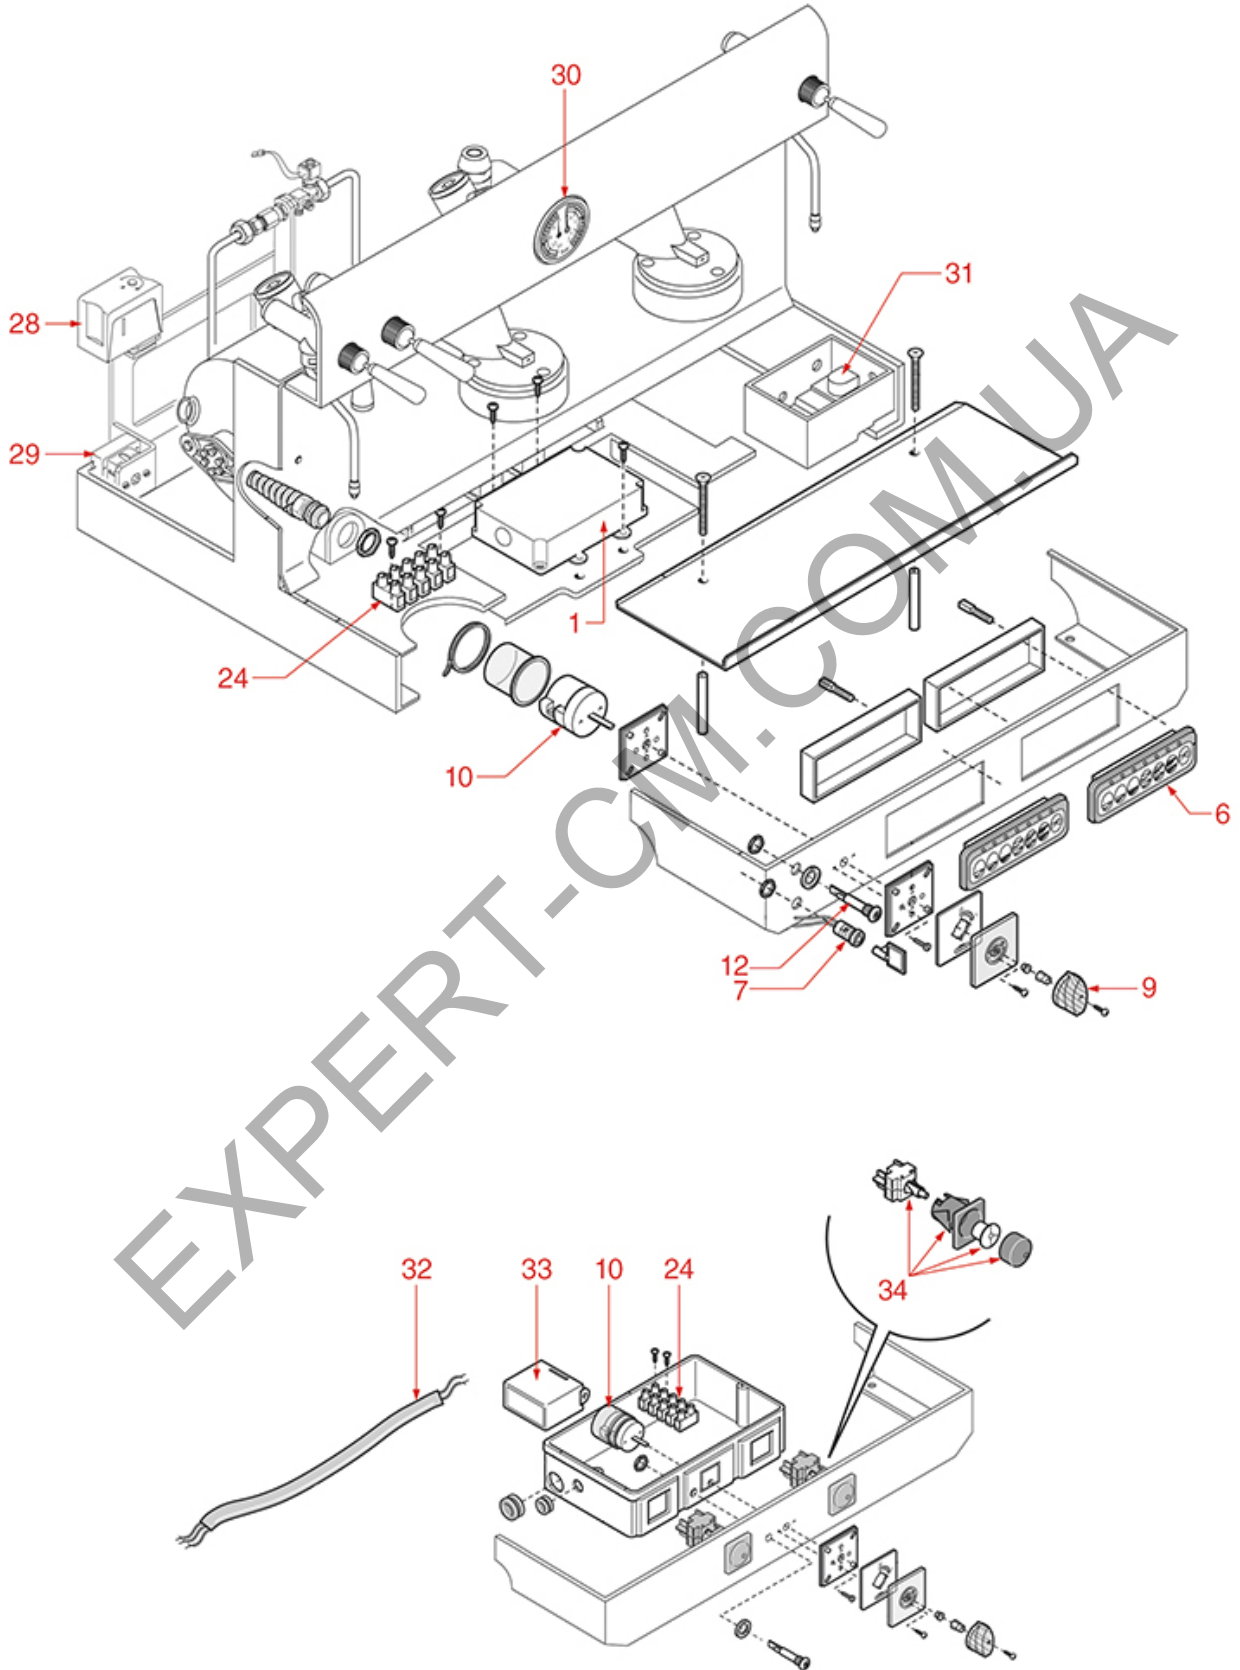

ELECTRICAL COMPONENTS MODERN

MODERN

ELEKTRA

Position	LF code no.	Description
9	1241130	SELECTOR SWITCH KNOB
12	1221120	GREEN INDICATOR LAMP 220V
28	1320531	PRESSURE SWITCH P302/6 3-POLES 30A
29	1444509	THREE-PHASE THERMOSTAT 169°C
30	1245007	BOILER-PUMP PRESSURE GAUGE ø 60 mm
31	5029034	DRAIN TANK
33	7102844	WATER LEVEL CONTROLLER NRL30/1E-2C/F 230

EXPERT-CM.COM.UA