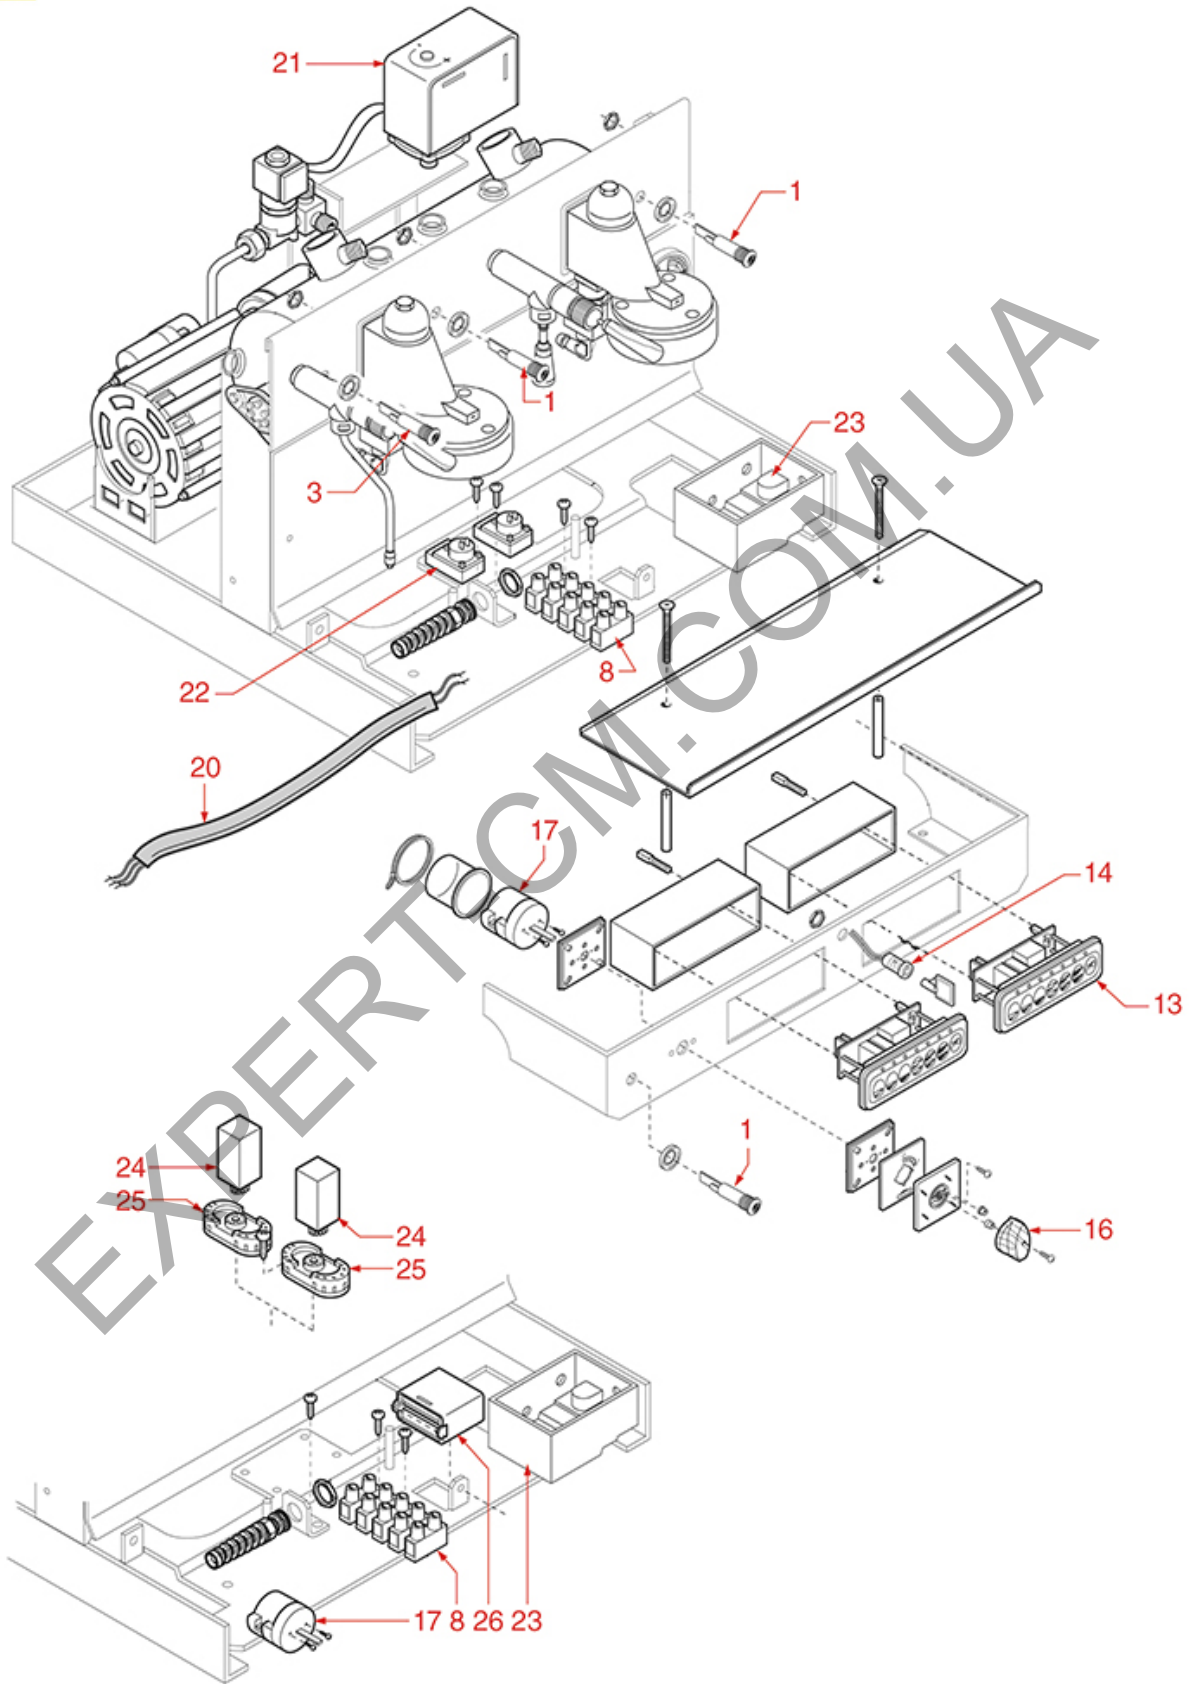

ELECTRICAL COMPONENTS SIXTIES

SIXTIES

ELEKTRA

Position	LF code no.	Description
1	1221120	GREEN INDICATOR LAMP 220V
3	1221121	RED INDICATOR LAMP 220V
13	1054030	CONTROL-BOX P.BUT.PANEL 7 BUTTONS
14	1054031	PROGRAMMING SWITCH
16	1241130	SELECTOR SWITCH KNOB
21	1320531	PRESSURE SWITCH P302/6 3-POLES 30A
23	5029034	DRAIN TANK
26	7102844	WATER LEVEL CONTROLLER NRL30/1E-2C/F 230

EXPERT-CM.COM.UA