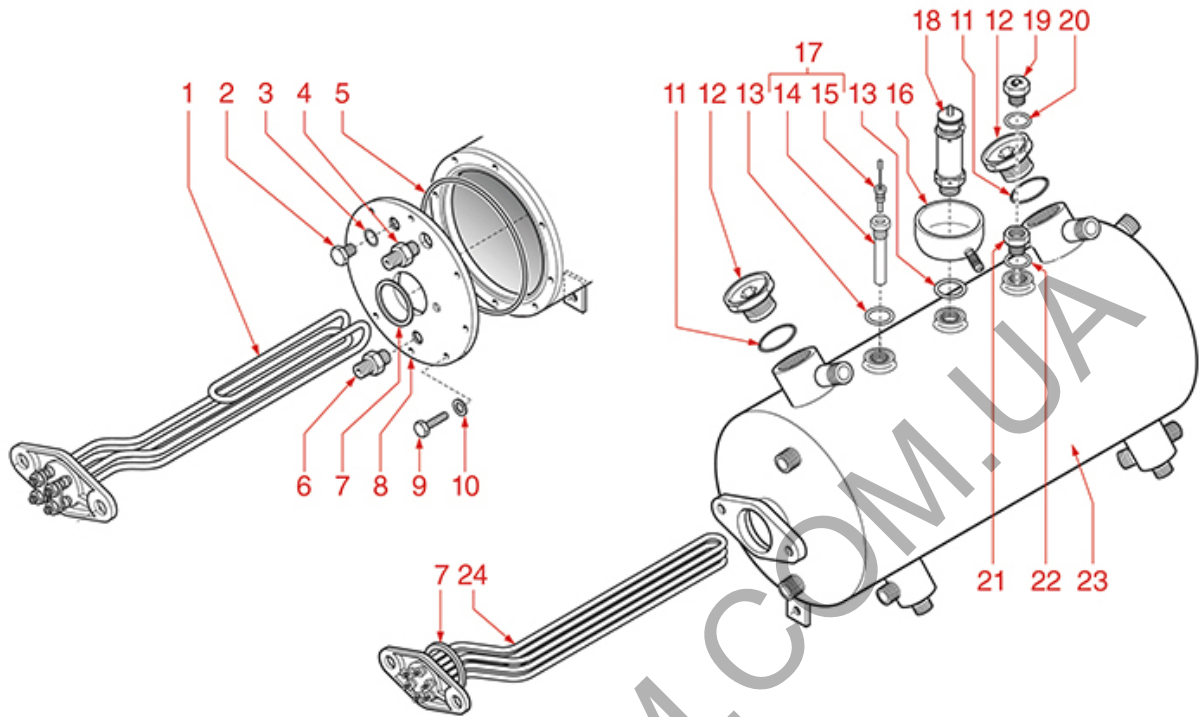

BOILER MODERN-CLASSIC

MODERN-SIXTIES