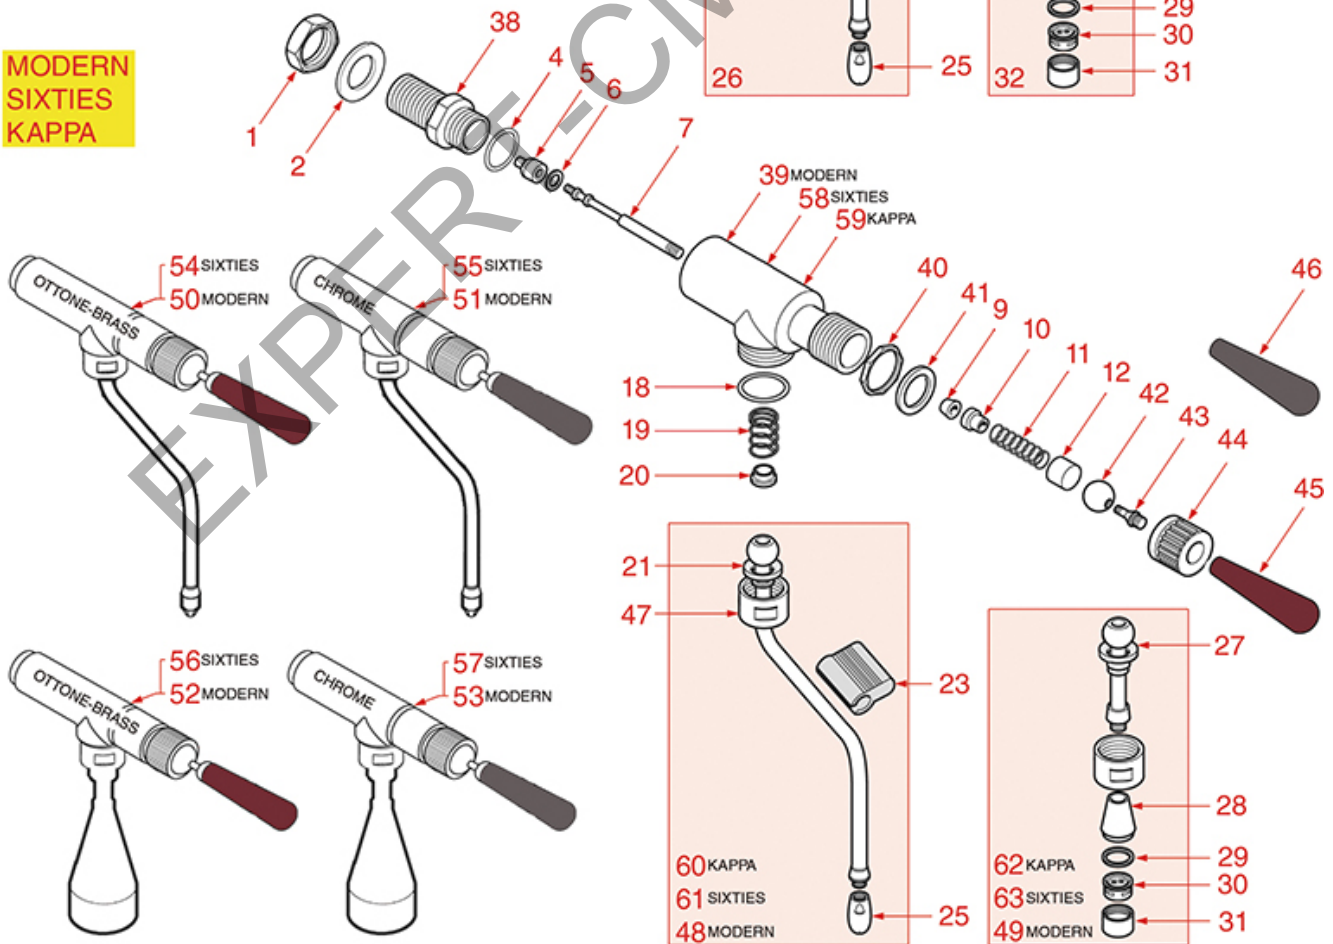

WATER-STEAM TAP CLASSIC/MODERN

CLASSIC

MODERN SIXTIES KAPPA

ELEKTRA

Position	LF code no.	Description
1	1348036	NUT \varnothing 3/8" WRENCH 21x6mm
4	1186933	O-RING 02075 GREEN VITON
5	1186934	GASKET HOLDER FOR TAP
6	1186935	FLAT EPDM GASKET \varnothing 13x4x4 mm
7	1348132	TIE ROD FOR WATER/STEAM TAP
9	1186936	CONICAL PTFE SEAL \varnothing 12x5x5 mm
10	1250054	SPRING GUIDE
11	1250052	SPRING \varnothing 12.2x35 mm
12	1250053	TIE ROD HEAD
15	1241135	WATER/STEAM TAP KNOB
17	1528041	LARGE PAN HEAD SCREW M4x8 POLISHED
18	1186373	O-RING 02081 BLACK SILICONE
19	1250019	SPRING \varnothing 12x16.5 mm
20	1186670	STEAM PIPE ARTICULATION BUSHING \varnothing 12x5mm
21	1186388	CONICAL PTFE SEAL \varnothing 19x11x3 mm
23	1449172	BURN PREVENTING HANDGRIP FOR PIPE \varnothing 8 m
26	1449220	STEAM PIPE COMPLETE
29	1186938	FLAT VITON GASKET \varnothing 20.5x15x2 mm
30	1449317	WATER PIPE NOZZLE
32	1449221	COMPLETE WATER PIPE
34	1348130	CHROME STEAM TAP ASSEMBLY
36	1348131	PLATED WATER TAP ASSEMBLY
42	1323005	ARTICULATION BALL \varnothing 16 mm
43	1324063	TAP PIN INOX M8/M5
44	1349026	CHROME PLATED LEVER RING NUT
45	1241020	WATER/STEAM TAP KNOB
61	1449220	STEAM PIPE COMPLETE