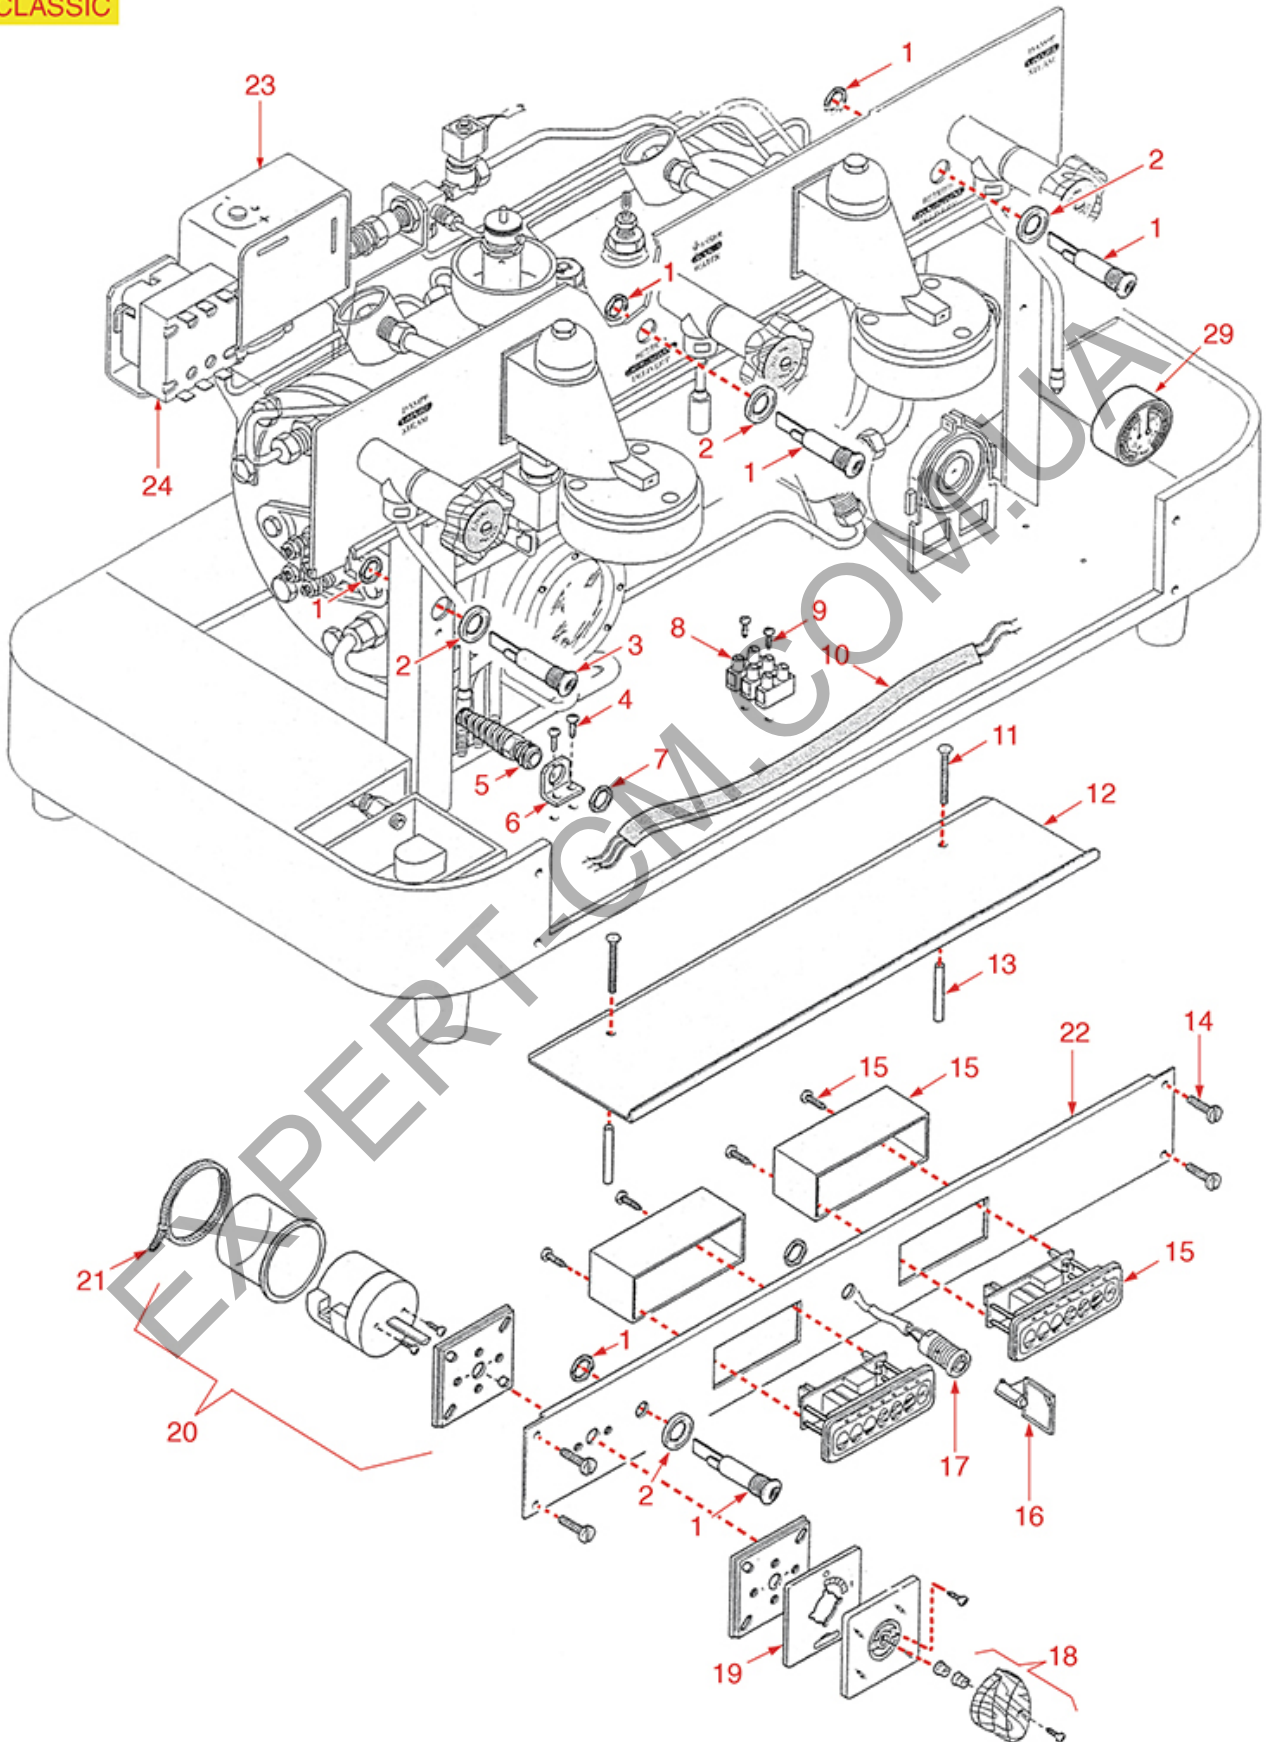

ELECTRICAL COMPONENTS CLASSIC

CLASSIC

EK2001

Positions without LF code no.: upon request

ELEKTRA

Position	LF code no.	Description
1	1221120	GREEN INDICATOR LAMP 220V
3	1221121	RED INDICATOR LAMP 220V
15	1054030	CONTROL-BOX P.BUT.PANEL 7 BUTTONS
16	1054032	PROGRAMMING KEYS
17	1054031	PROGRAMMING SWITCH
18	1241130	SELECTOR SWITCH KNOB
19	1241131	SILKSCREEN PRINT. F/SELECTOR SWITCH KNOB
20	1319010	SELECTOR SWITCH 0-2 POSITIONS 20A 690V
23	1320531	PRESSURE SWITCH P302/6 3-POLES 30A
24	1444509	THREE-PHASE THERMOSTAT 169°C
29	1245006	BOILER-PUMP PRESSURE GAUGE ø 60 mm
29	1245007	BOILER-PUMP PRESSURE GAUGE ø 60 mm
29	1245060	BOILER-PUMP PRESSURE GAUGE ø 60 mm
29	1245070	BOILER-PUMP PRESSURE GAUGE ø 60 mm

EXPERT-CM.COM.UA