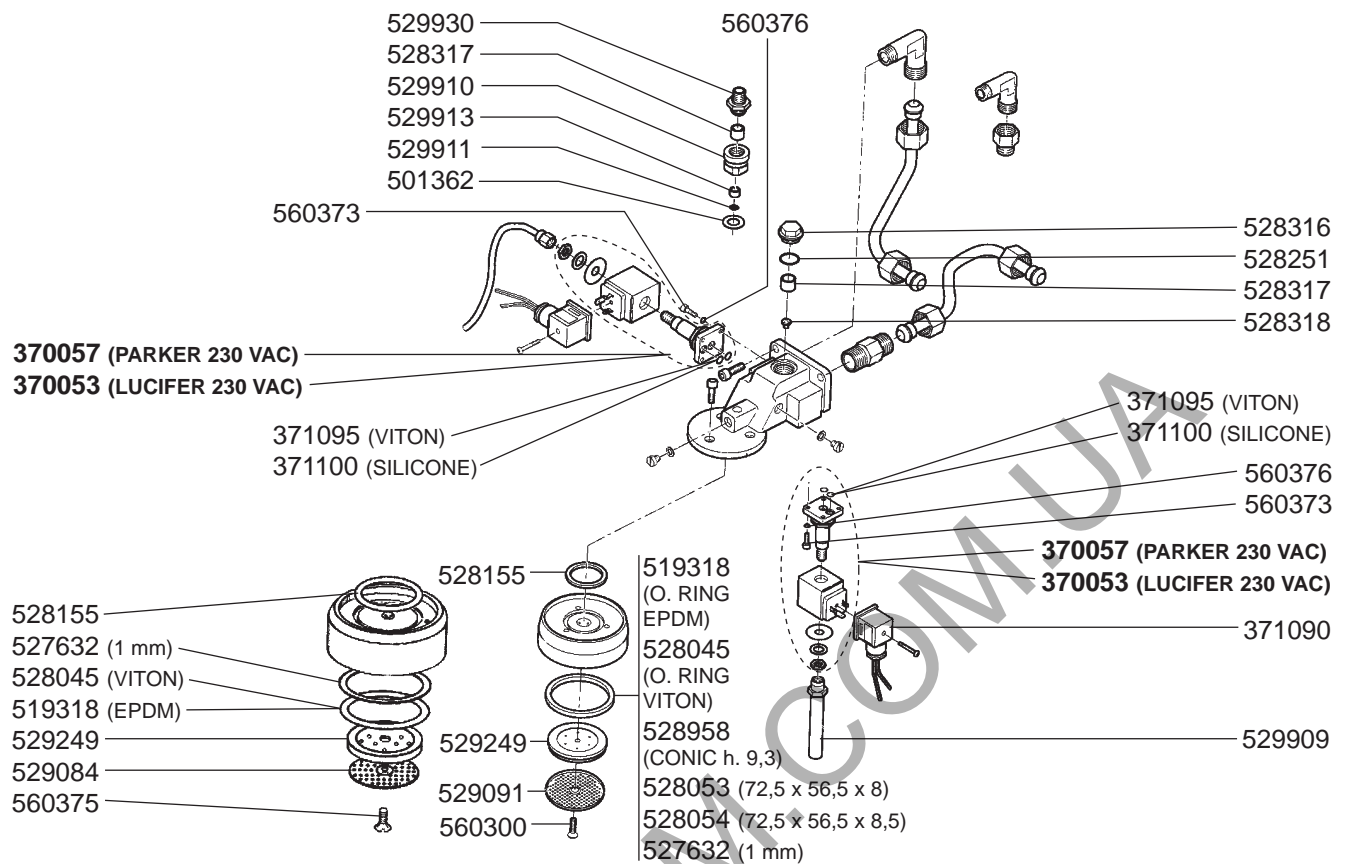

## SOLENOID GROUP

## STEAM/WATER TAPS 2000/3000/4000/BZ35/40/99

## LEVEL INDICATOR/VALVES