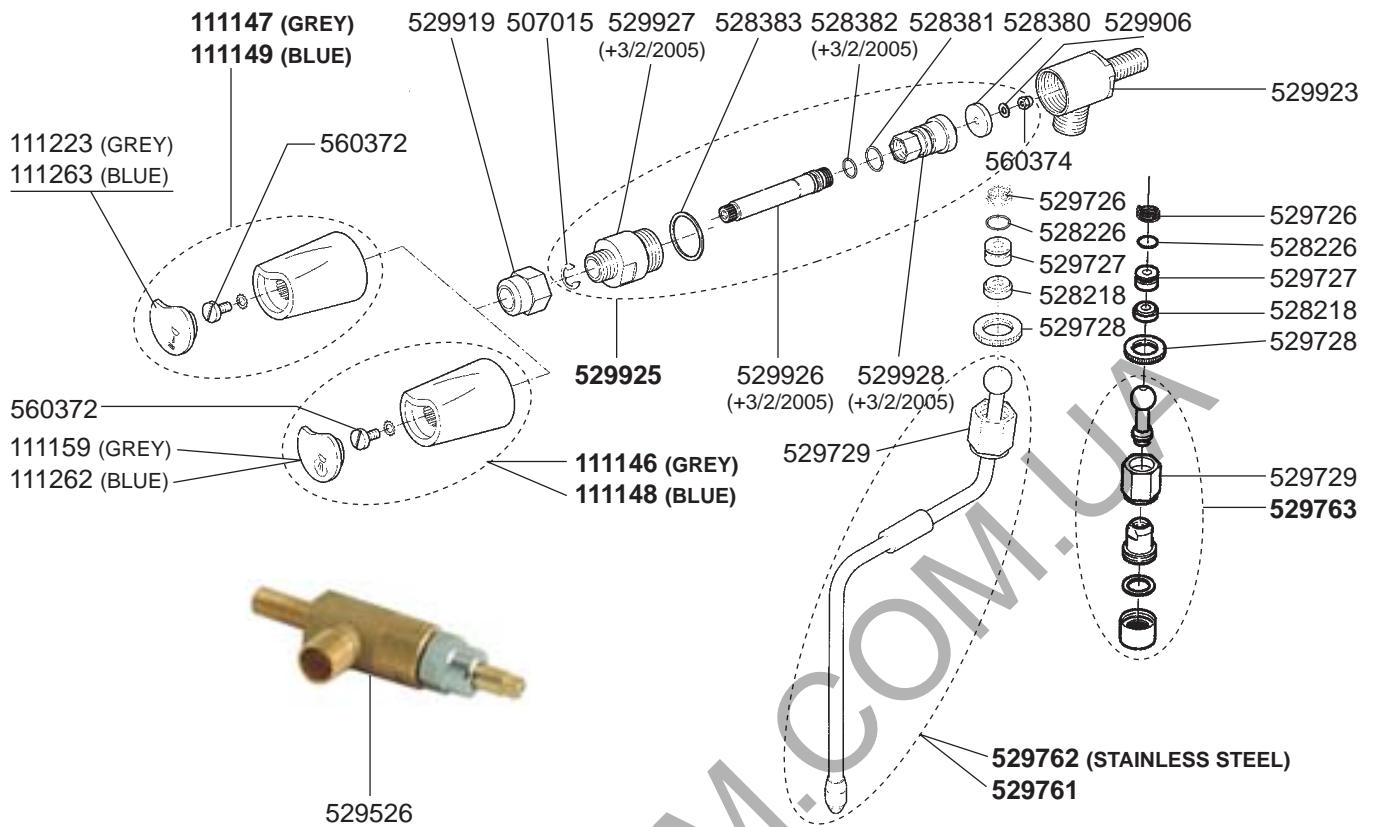

STEAM/WATER TAPS ELLISSE