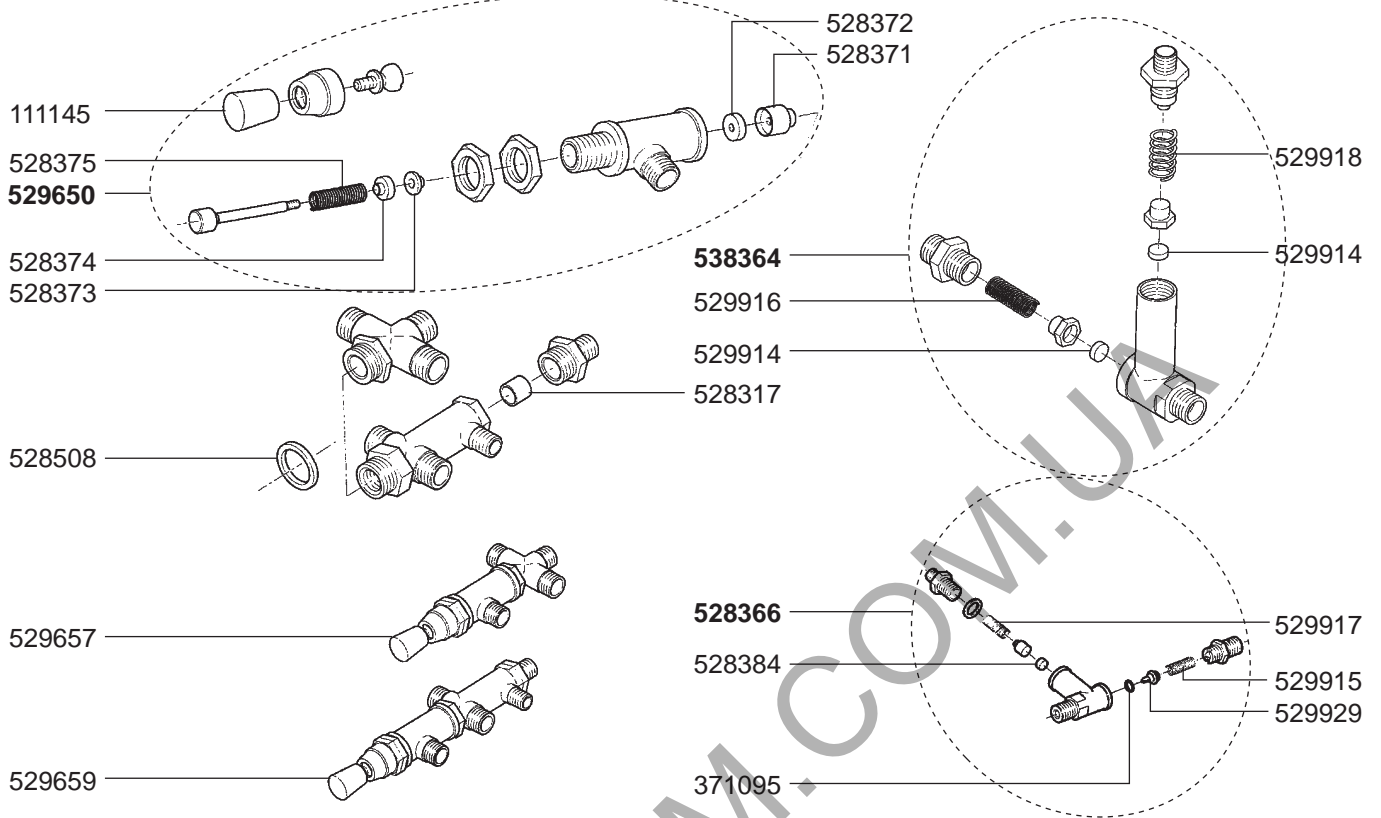

VALVES

BOILER/DRIP TRAYS/THERMOSTATS VARIOUS