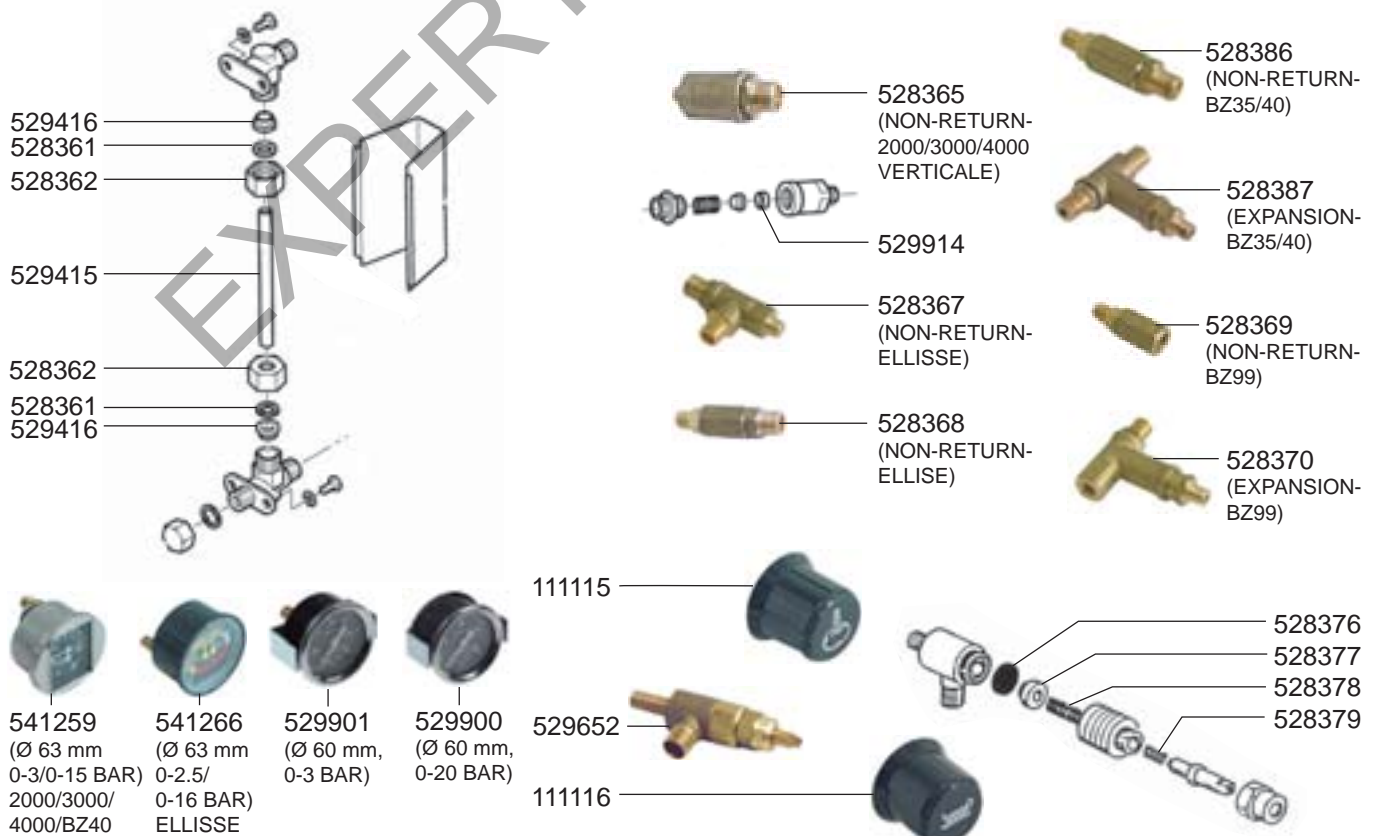

## FILTER HOLDERS

## STEAM/WATER TAPS 2000/3000/4000/BZ35/40/99

## LEVEL INDICATOR/VALVES