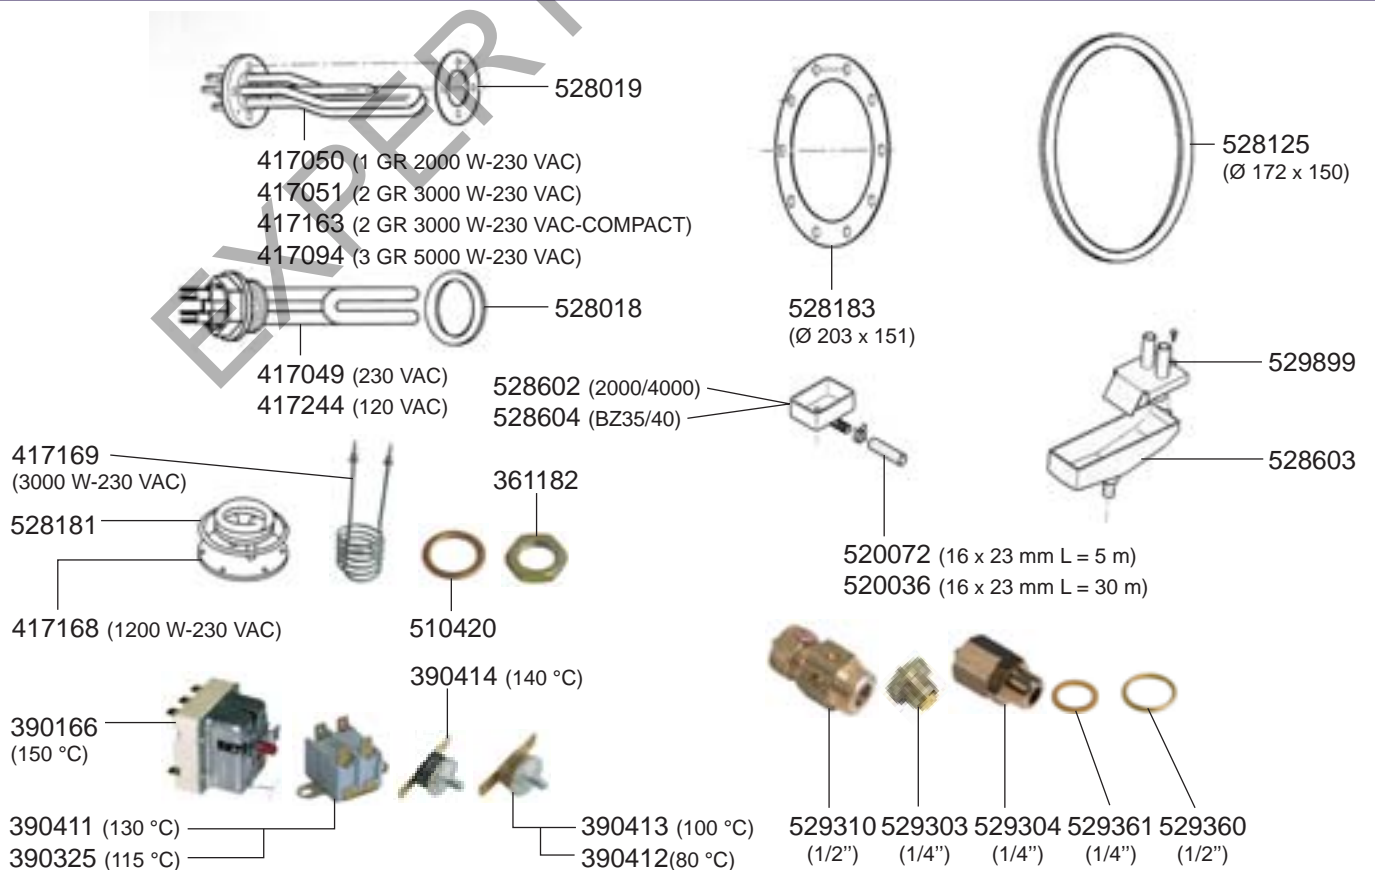

BOILER/DRIP TRAYS/THERMOSTATS VARIOUS