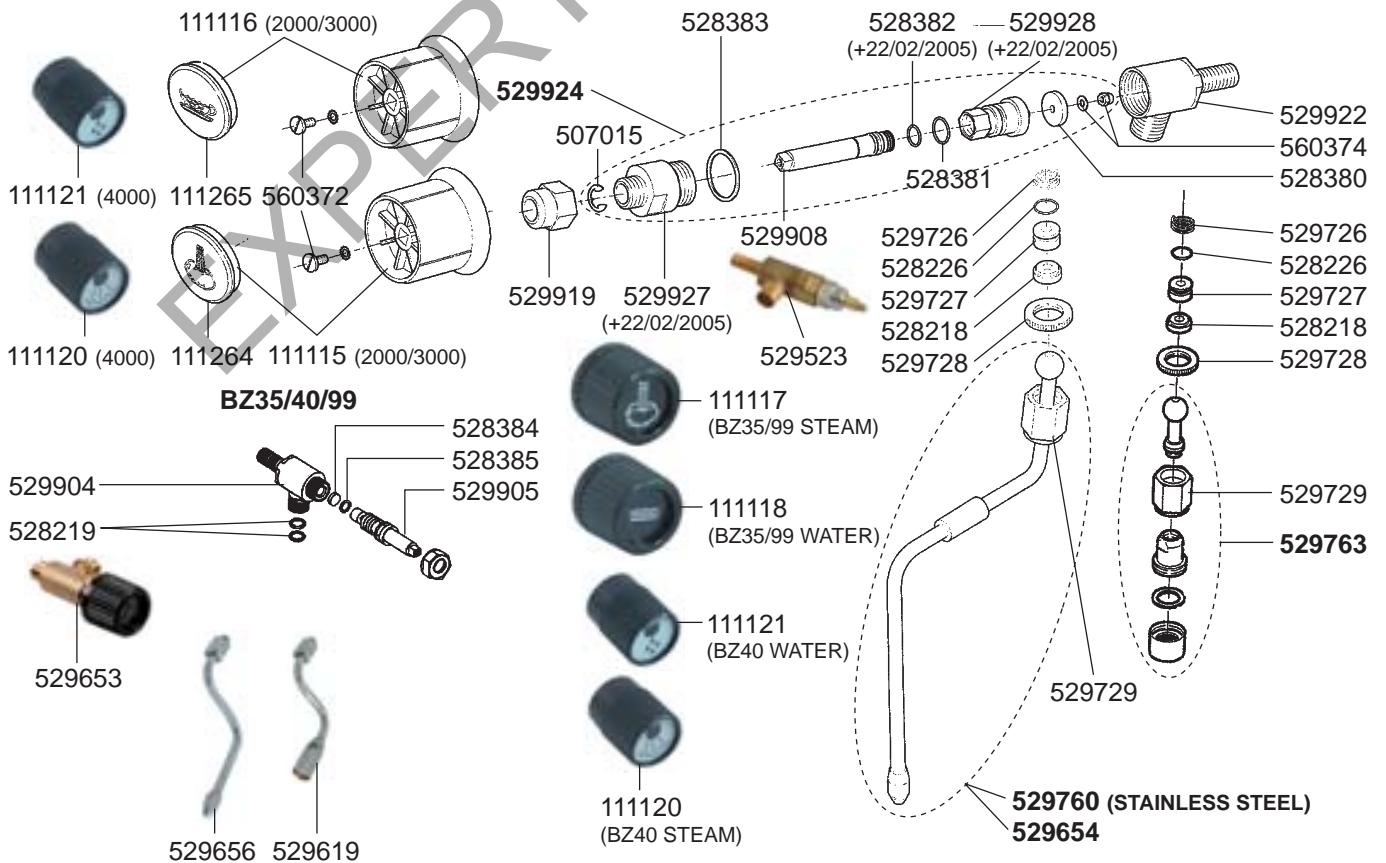

## SOLENOID GROUP

## FILTER HOLDERS

## STEAM/WATER TAPS 2000/3000/4000/BZ35/40/99

## LEVEL INDICATOR/VALVES