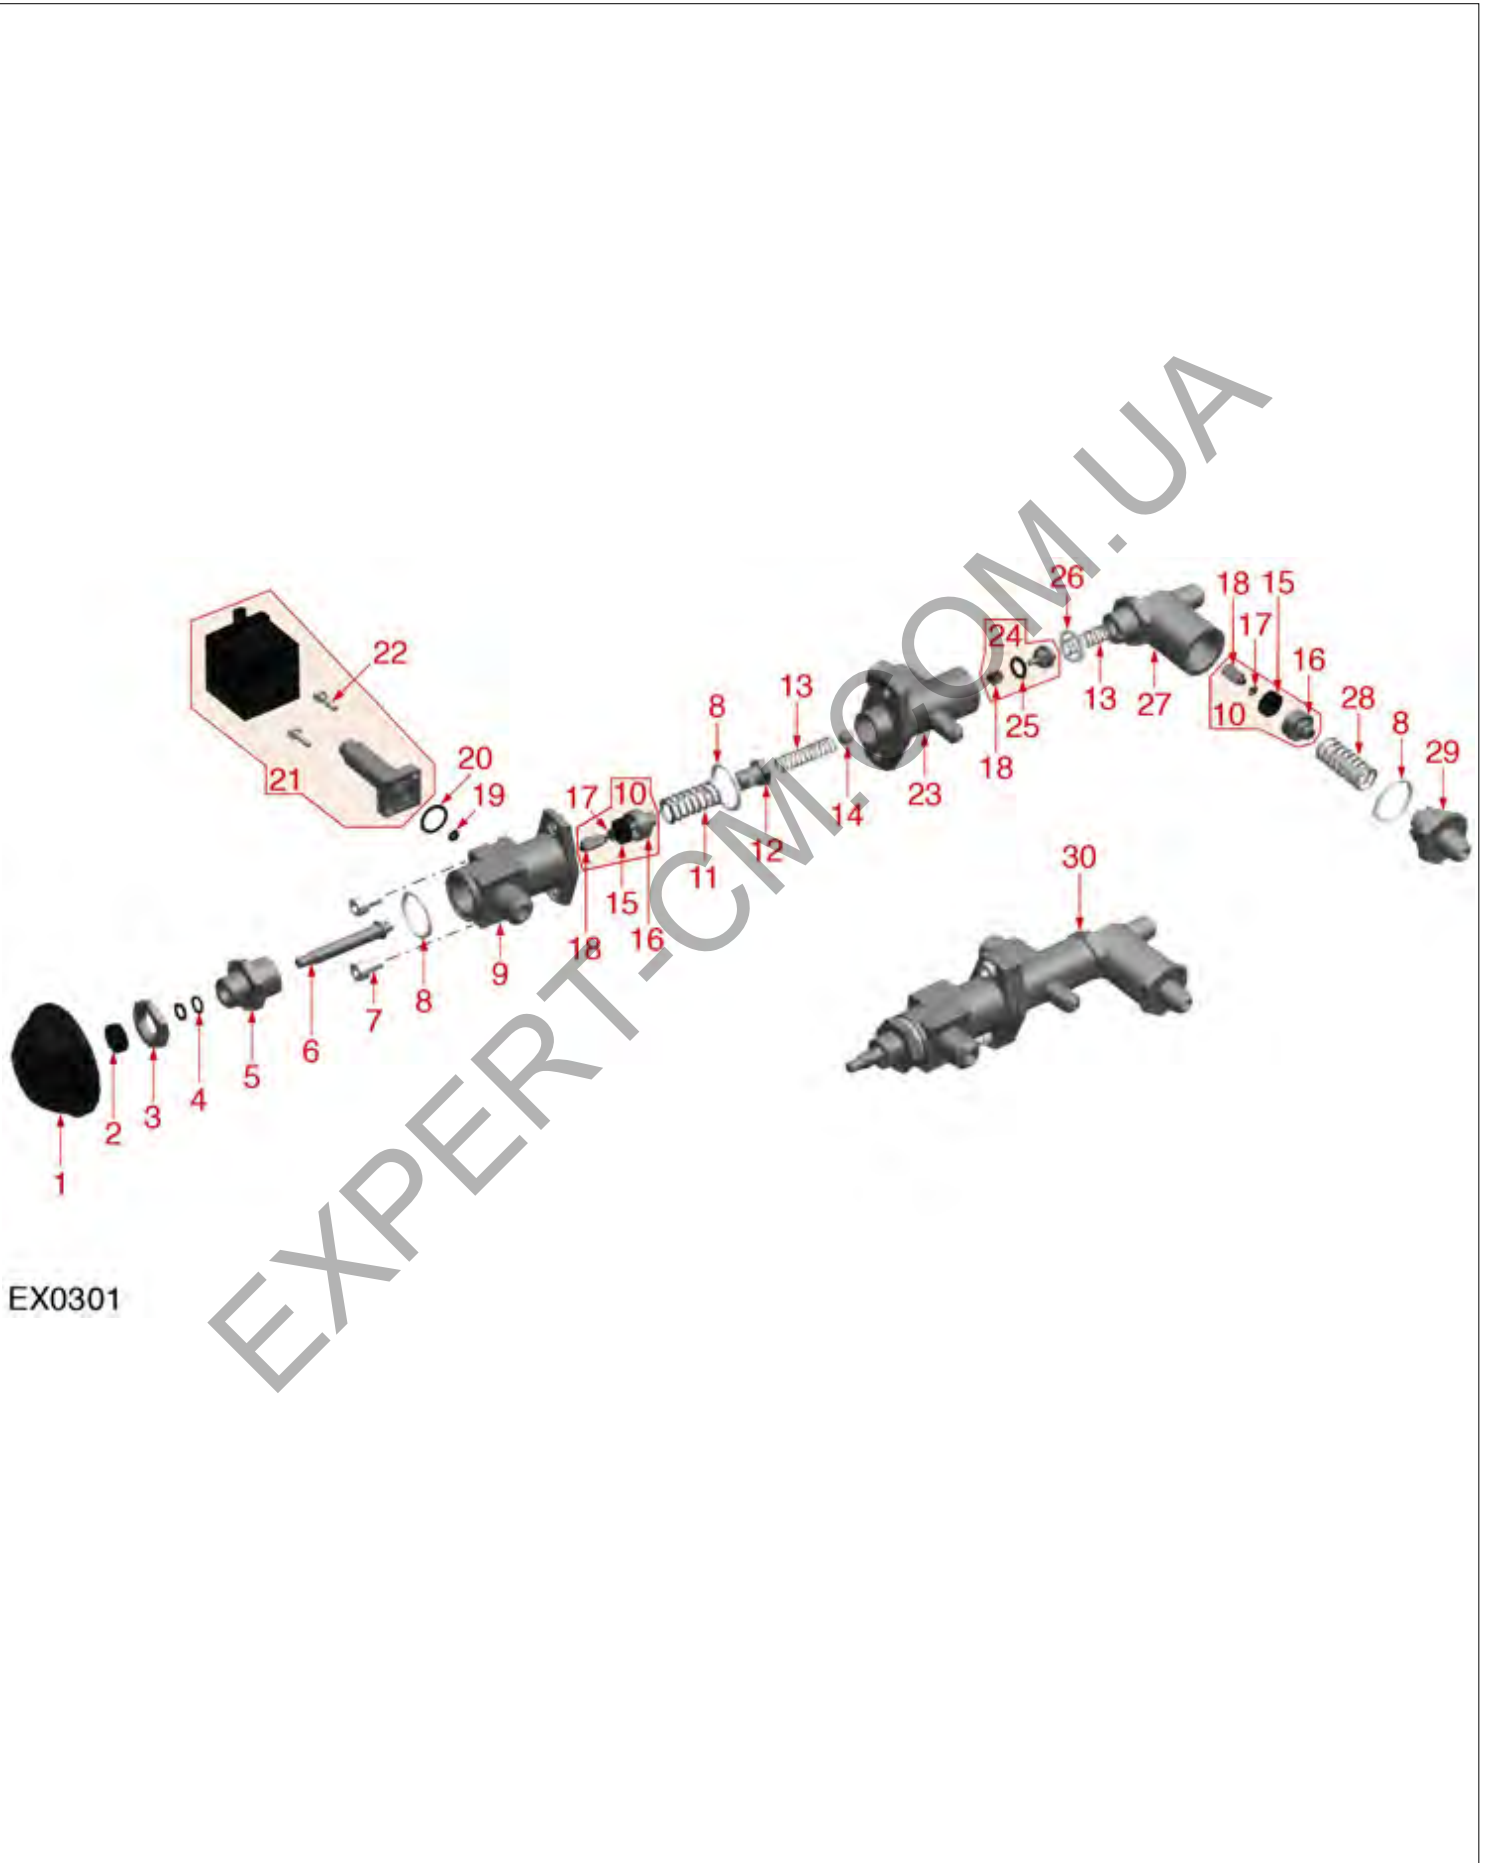

INLET TAP

EX0301

EXPOBAR

Position	LF code no.	Description
1	1241001	WATER INLET TAP KNOB
1	1241108	WATER INLET TAP KNOB
2	1186312	EPDM FLAT GASKET \varnothing 15.5x7.5x4 mm
3	1348036	NUT \varnothing 3/8" WRENCH 21x6mm
4	1186556	O-RING R6 EPDM
5	1349003	FITTING FOR VALVE PIN
6	1324121	INLET TAP SPINDLE
7	1184010	STAINLESS STEEL SCREW M6x10 UNI 9327
8	1186537	FLAT TEFLON GASKET \varnothing 26x21.5x2 mm
9	1348010	WATER INLET TAP BODY
9	1348013	WATER INLET TAP BODY
10	1523453	COMPLETE DRAIN VALVE
11	1250163	VALVE SPRING \varnothing 12x30 mm
12	1250072	TAP SPRINGS GUIDE
13	1250071	NON-RETURN VALVE SPRING \varnothing 8x32 mm
14	1323003	STAINLESS STEEL BALL \varnothing 8 mm
15	1186311	NBR FLAT GASKET \varnothing 13x4x4 mm
16	1186309	GASKET HOLDER BUSHING
17	1186330	BRASS WASHER \varnothing 6x3x0.5 mm
18	1324033	SQUARE PIN 12.1 mm 6x6 mm M3
19	1186014	O-RING 02015 EPDM
20	1186352	O-RING 02050 EPDM
21	1120003	2-WAY SOLENOID VALVE PARKER 230V 50Hz
22	1455034	S/S SCREW T.C.C.E.I M4x10 UNI 5931
23	1348014	WATER INLET TAP BODY
24	1523426	SQUARE NON-RETURN VALVE
25	1186422	O-RING 0108 EPDM
26	1186201	TEFLON FLAT GASKET \varnothing 21x16.8x2 mm
27	1348015	WATER INLET TAP BODY
28	1250073	OUTLET SPRING \varnothing 14.5x32 mm
30	1348058	WATER INLET TAP
30	1348210	WATER INLET TAP