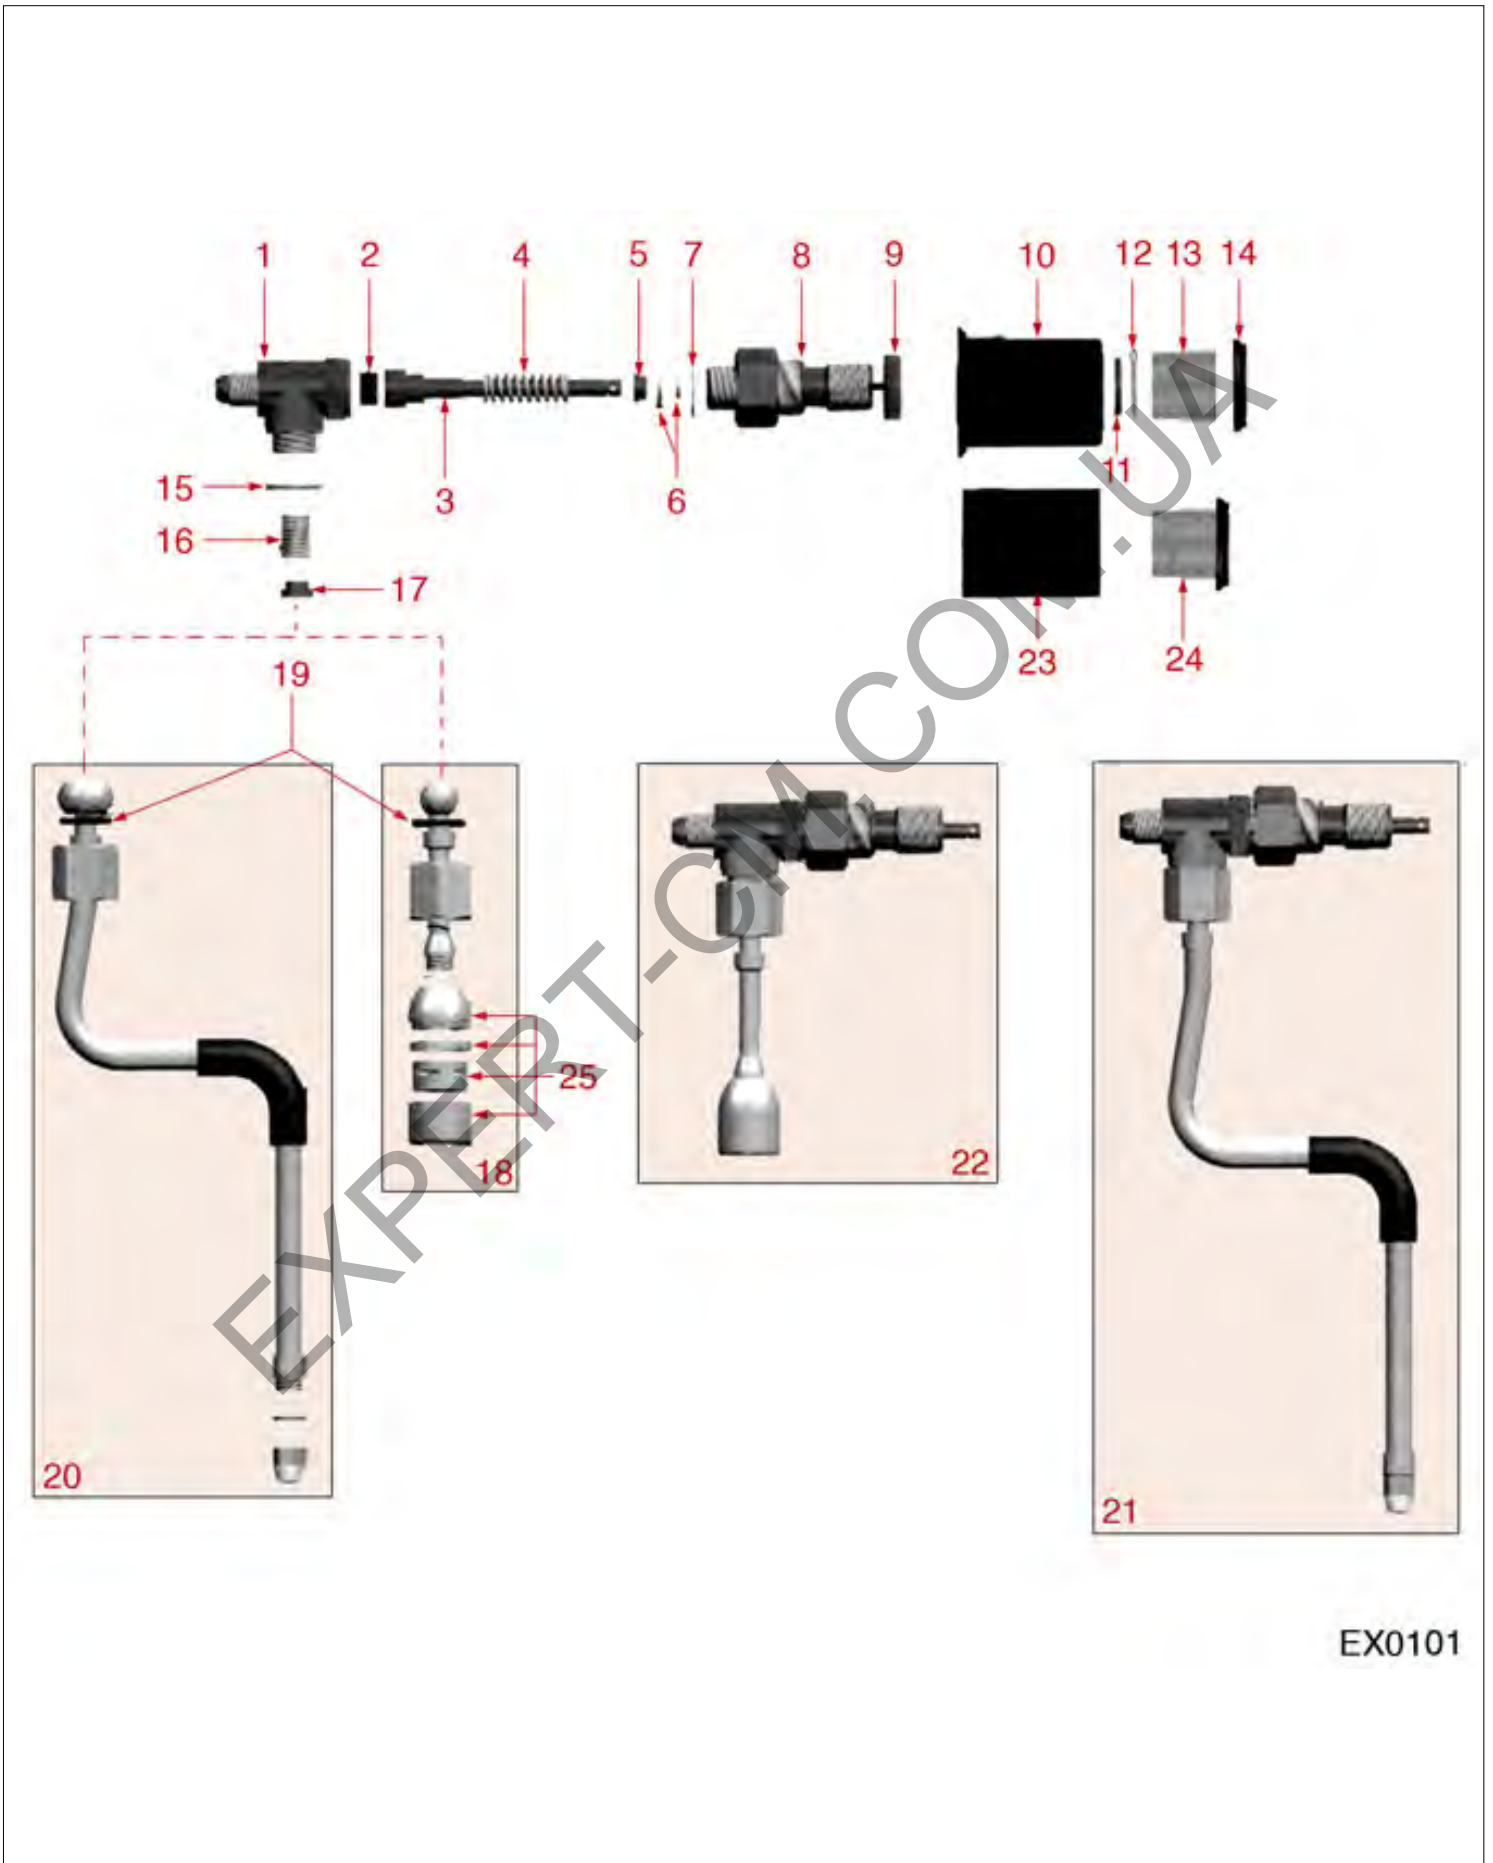

WATER-STEAM TAP

EX0101

EXPOBAR

Position	LF code no.	Description
1	1348004	TAP BODY
2	1186442	BLIND GASKET \varnothing 12x5.8 mm SILICONE
3	1324066	TAP SPINDLE
4	1250415	TAP SPRING \varnothing 10x32 mm
5	1186244	SPRING BUSHING
6	1186611	O-RING 02025 RED SILICONE
6	3060608	O-RING O3050 EPDM
7	1186171	ROUND COPPER GASKET \varnothing 22x16.5x2.2 mm
8	1349471	TAP PIN
9	1349504	NUT FOR TAP \varnothing 1/2"
10	1241356	WATER/STEAM TAP KNOB
11	1186036	FLAT WASHER \varnothing 21.5x6.5x2 mm
12	1389001	PIN \varnothing 2x20 mm UNI 1336
13	1241350	KNOB RING NUT
14	1241357	WATER CAP FOR KNOB
14	1241358	STEAM CAP FOR KNOB
15	1186201	TEFLON FLAT GASKET \varnothing 21x16.8x2 mm
16	1250547	SPRING \varnothing 11.5x16 mm
17	1186334	WASHER
18	1449002	COMPLETE WATER PIPE
18	1449387	COMPLETE WATER PIPE
19	1186318	O-RING 03043 EPDM
20	1449001	STAINL.STEEL COMPLETE STEAM PIPE \varnothing 10 mm
21	1348226	STEAM TAP
22	1348227	WATER TAP
23	1241003	KNOB FOR WATER/STEAM TAP
24	1241045	WATER CAP FOR KNOB
24	1241322	STEAM CAP FOR KNOB
25	1449332	WATER PIPE NOZZLE
26	1359013	WATER-STEAM TAP