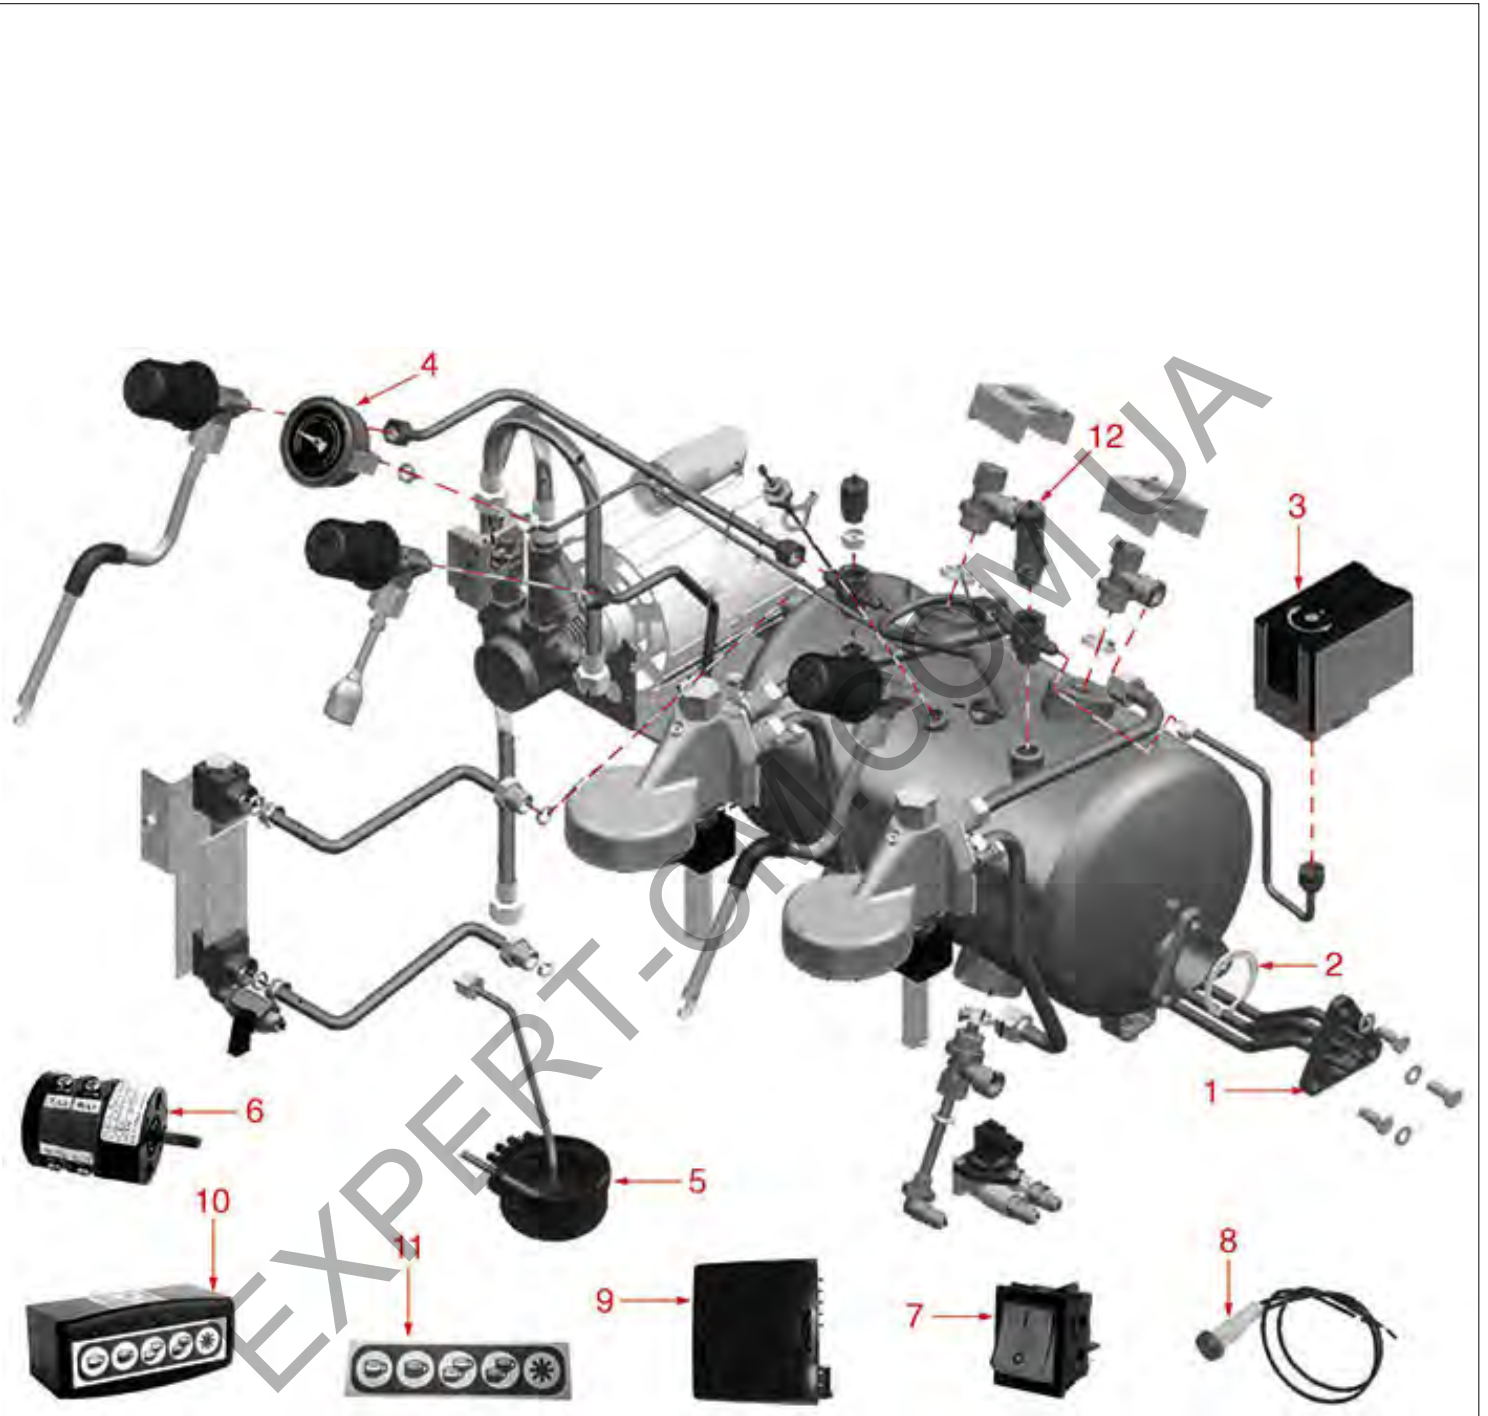

BOILER

EX0501

EXPOBAR

Position	LF code no.	Description
1	1755204	HEATING ELEMENT 2500W 240V
1	1755330	HEATING ELEMENT 1800W 230V
1	1755331	HEATING ELEMENT 3000W 230V
1	1755332	HEATING ELEMENT 4000W 230V
1	1755333	HEATING ELEMENT 5000W 230V
2	1186538	TRIANGULAR GASKET FOR HEATING ELEMENT
2	1186979	TEFLON FLAT GASKET $\varnothing$ 52x40x2 mm
3	1320531	PRESSURE SWITCH P302/6 3-POLES 30A
3	1320541	PRESSURE SWITCH PARKER
4	1245042	BOILER PRESSURE GAUGE $\varnothing$ 60 mm 0÷2.5 bar
4	1245502	BOILER-PUMP PRESSURE GAUGE $\varnothing$ 60 mm
4	1245562	BOILER-PUMP PRESSURE GAUGE $\varnothing$ 60 mm
5	1527002	DRAIN TUB
5	1527531	DRAIN TUB
6	1319009	SELECTOR SWITCH 0-1 POSITIONS 16A 400V
7	3319019	RED BIPOLAR SWITCH 16A 250V
8	1221111	RED INDICATOR LAMP 220V
9	1341301	LEVEL ADJUSTER NRL30/1E-2C/F 230V
11	1319545	PUSH-BUTTON PANEL MEMBRANE 5 BUTTONS
12	1523029	BOILER VALVE $\varnothing$ 3/8" M - 1.6 bar CE/PED

EXPERT-CM.COM.UA