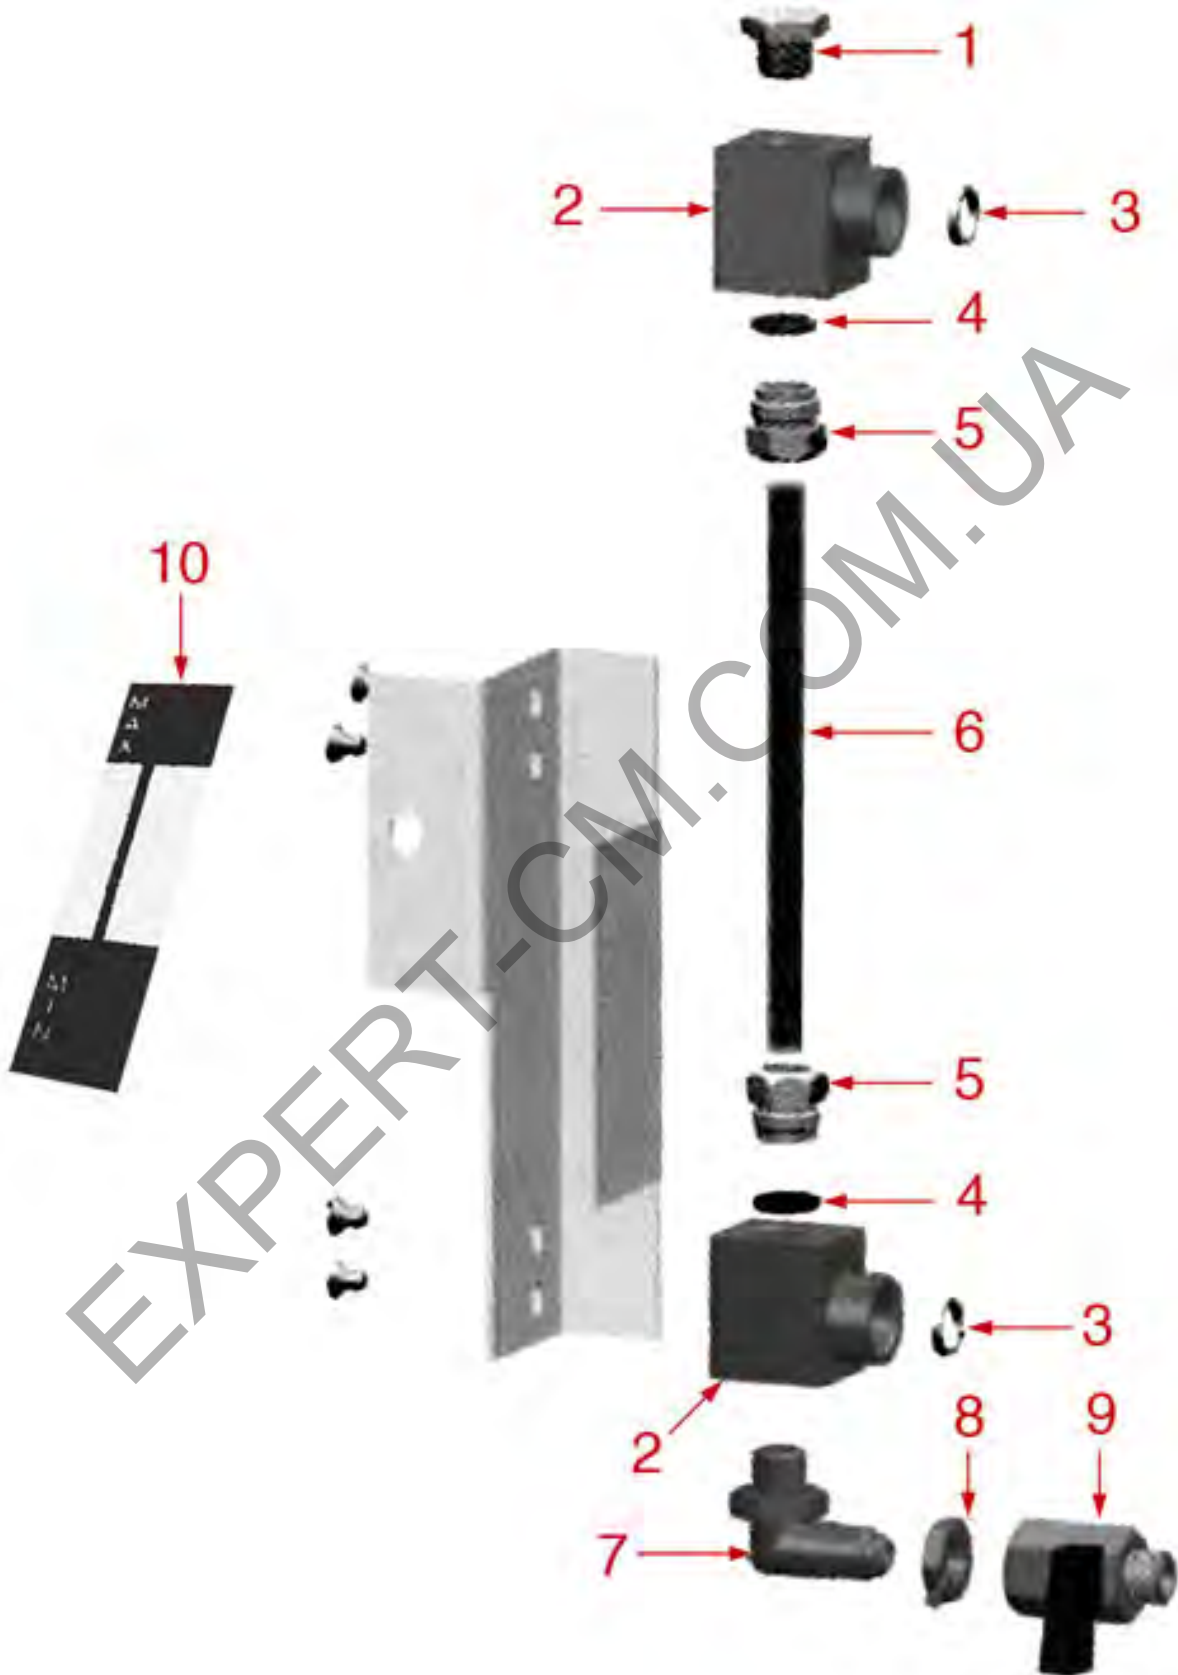

INLET TAP

EX0301

EXPOBAR

Position	LF code no.	Description
1	1241001	WATER INLET TAP KNOB
1	1241108	WATER INLET TAP KNOB
2	1186312	EPDM FLAT GASKET \varnothing 15.5x7.5x4 mm
3	1348036	NUT \varnothing 3/8" WRENCH 21x6mm
4	1186556	O-RING R6 EPDM
5	1349003	FITTING FOR VALVE PIN
6	1324121	INLET TAP SPINDLE
7	1184010	STAINLESS STEEL SCREW M6x10 UNI 9327
8	1186537	FLAT TEFLON GASKET \varnothing 26x21.5x2 mm
9	1348010	WATER INLET TAP BODY
9	1348013	WATER INLET TAP BODY
10	1523453	COMPLETE DRAIN VALVE
11	1250163	VALVE SPRING \varnothing 12x30 mm
12	1250072	TAP SPRINGS GUIDE
13	1250071	NON-RETURN VALVE SPRING \varnothing 8x32 mm
14	1323003	STAINLESS STEEL BALL \varnothing 8 mm
15	1186311	NBR FLAT GASKET \varnothing 13x4x4 mm
16	1186309	GASKET HOLDER BUSHING
17	1186330	BRASS WASHER \varnothing 6x3x0.5 mm
18	1324033	SQUARE PIN 12.1 mm 6x6 mm M3
19	1186014	O-RING 02015 EPDM
20	1186352	O-RING 02050 EPDM
21	1120003	2-WAY SOLENOID VALVE PARKER 230V 50Hz
22	1455034	S/S SCREW T.C.C.E.I M4x10 UNI 5931
23	1348014	WATER INLET TAP BODY
24	1523426	SQUARE NON-RETURN VALVE
25	1186422	O-RING 0108 EPDM
26	1186201	TEFLON FLAT GASKET \varnothing 21x16.8x2 mm
27	1348015	WATER INLET TAP BODY
28	1250073	OUTLET SPRING \varnothing 14.5x32 mm
30	1348058	WATER INLET TAP
30	1348210	WATER INLET TAP

EXPERT-CM.COM.UA

LEVEL GAUGE

EX04 01

EXPOBAR

Position	LF code no.	Description
1	1439010	LEVEL CAP \varnothing 1/4"M
2	1520003	LEVEL GLASS FITTING
3	1186498	FLAT TEFLON GASKET \varnothing 14.5x11x2 mm
4	1186236	O-RING 03043 VITON
5	1186038	LEVEL GLASS FITTING
6	1520546	LEVEL GLASS \varnothing 11x140 mm
7	1349002	ELBOW FITTING \varnothing 1/4"M-1/4"M
8	1348005	NUT 1/4"
9	3526699	BALL VALVE \varnothing 1/4" MF
10	1520002	LEVEL PLATE