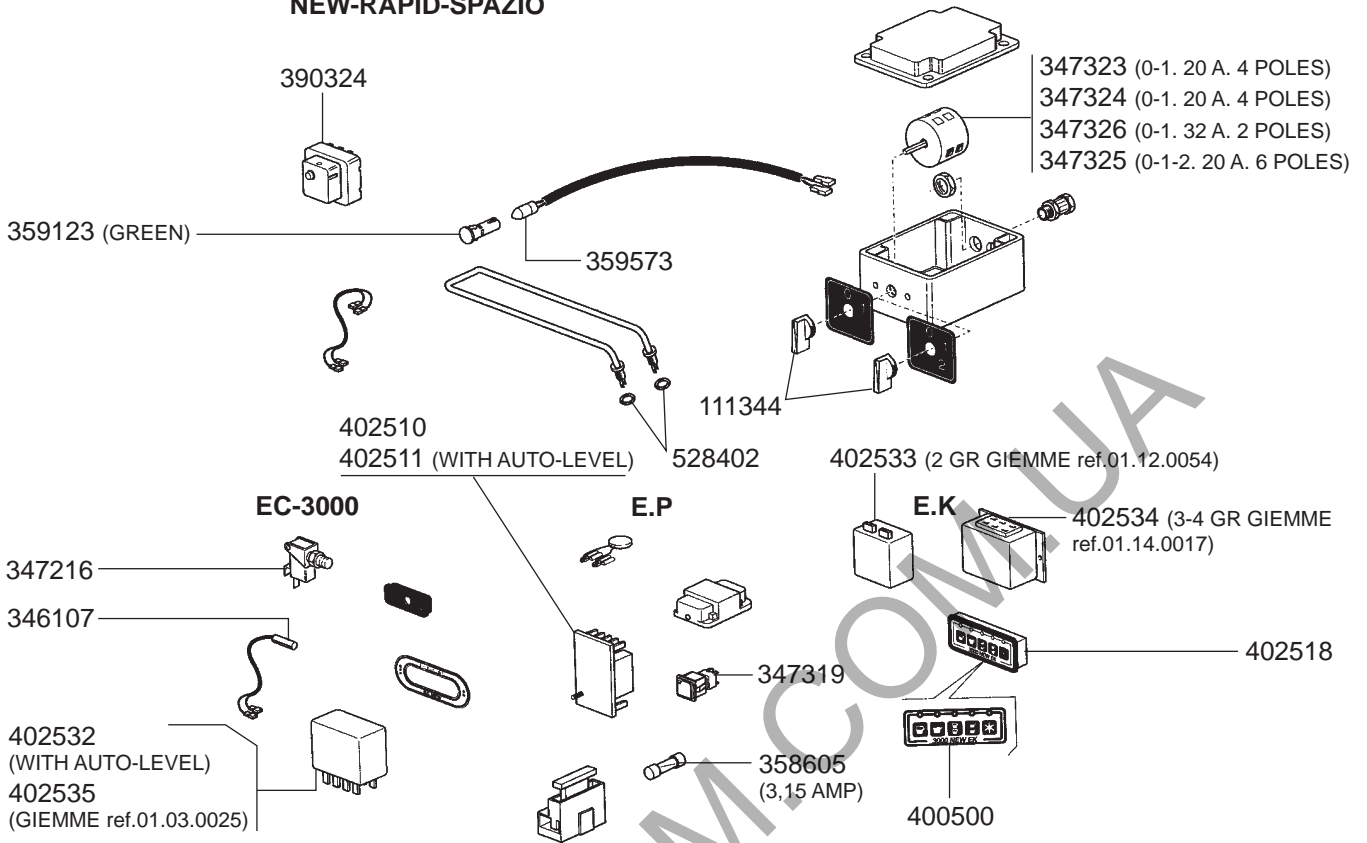

LA SPAZIALE - ESPRESSO MACHINES

1
ESPRESSO MACHINES

ELECTRICAL COMPONENTS NEW-RAPID-SPAZIO/EC3000/EP/EK

NEW-RAPID-SPAZIO