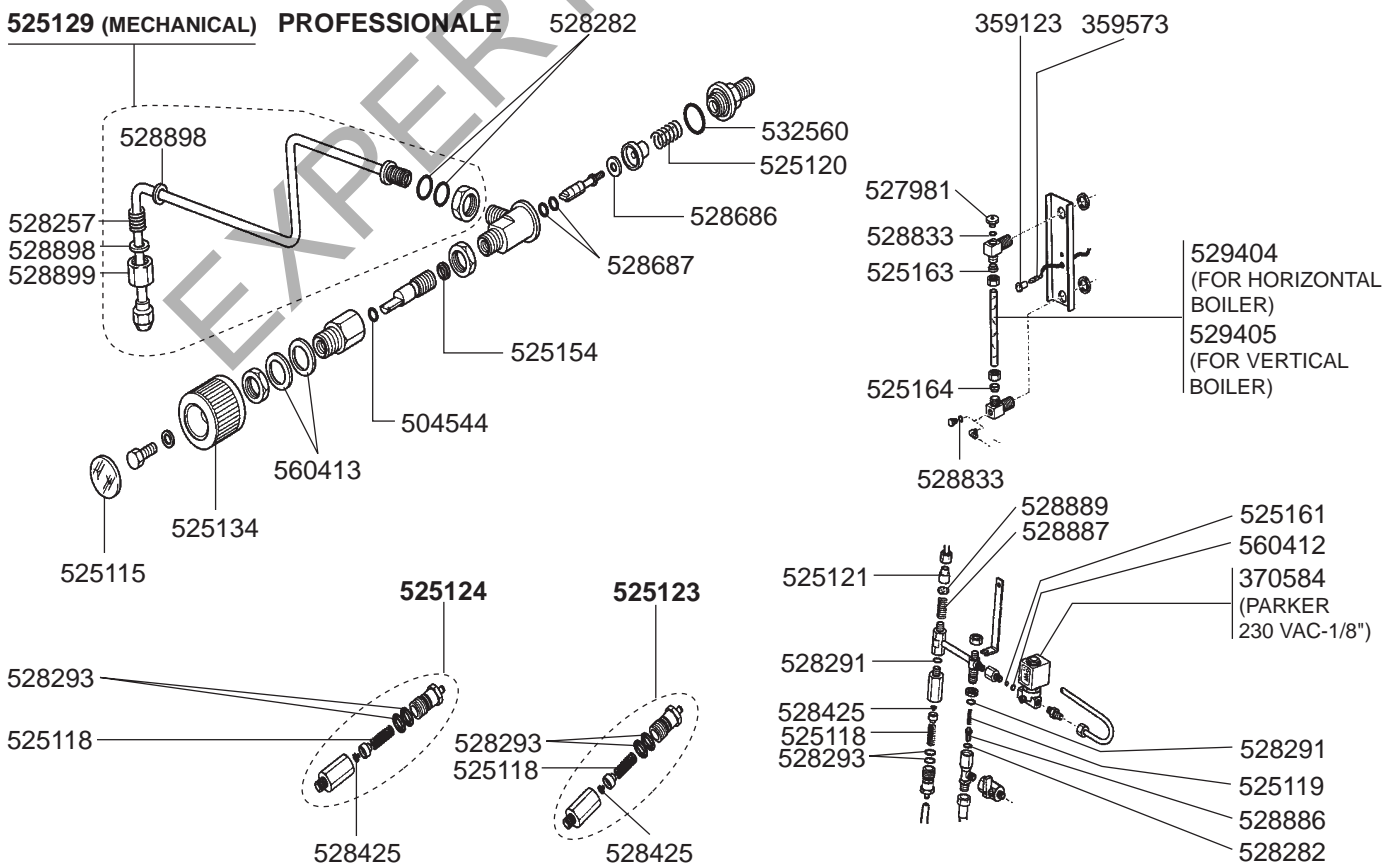

STEAM TAP PROFESSIONALE/LEVEL INDICATOR/VALVES