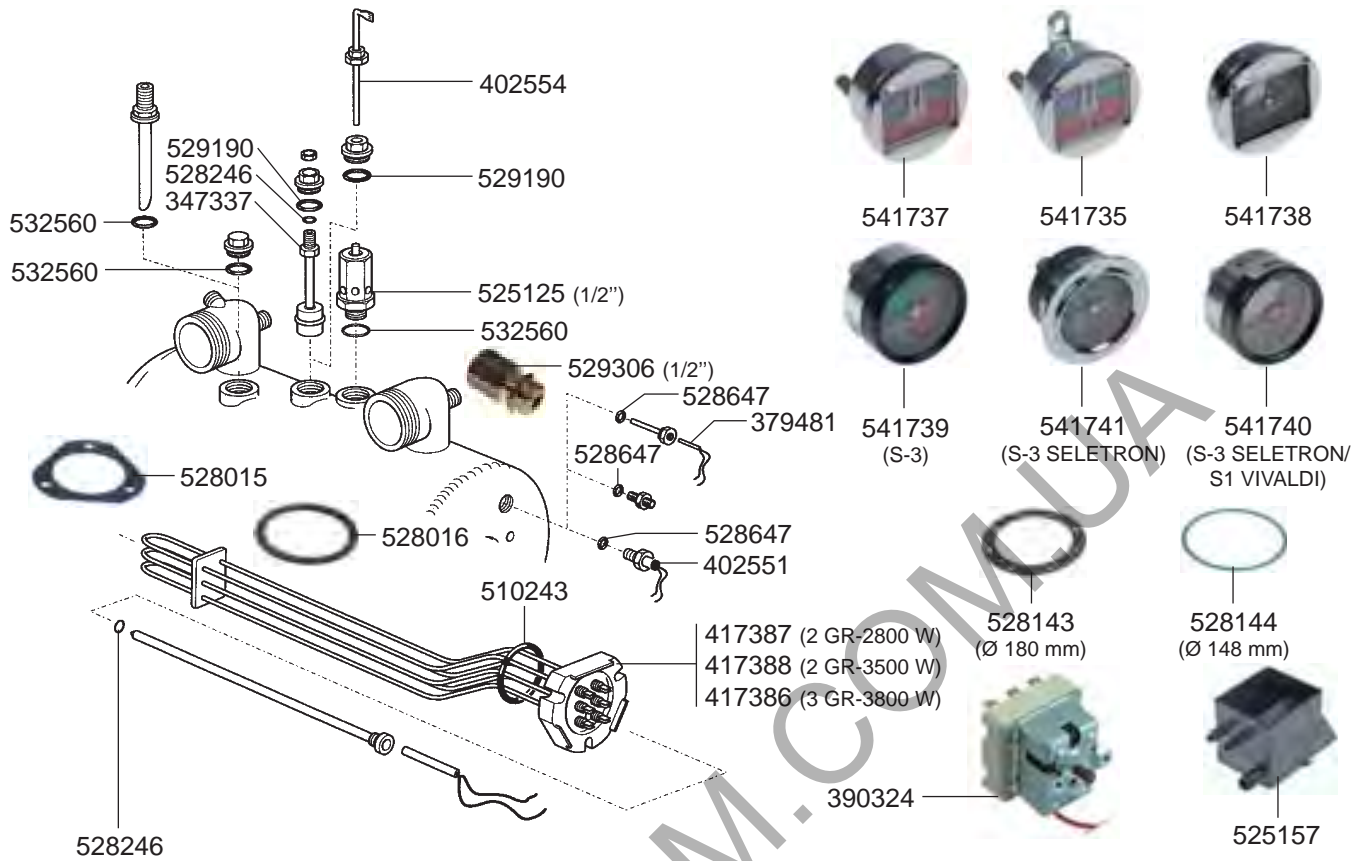

BOILER NEW/SUPER 3000/SELETRON PLUS/S-3 - MANOMETERS - DRIP TRAY VARIOUS