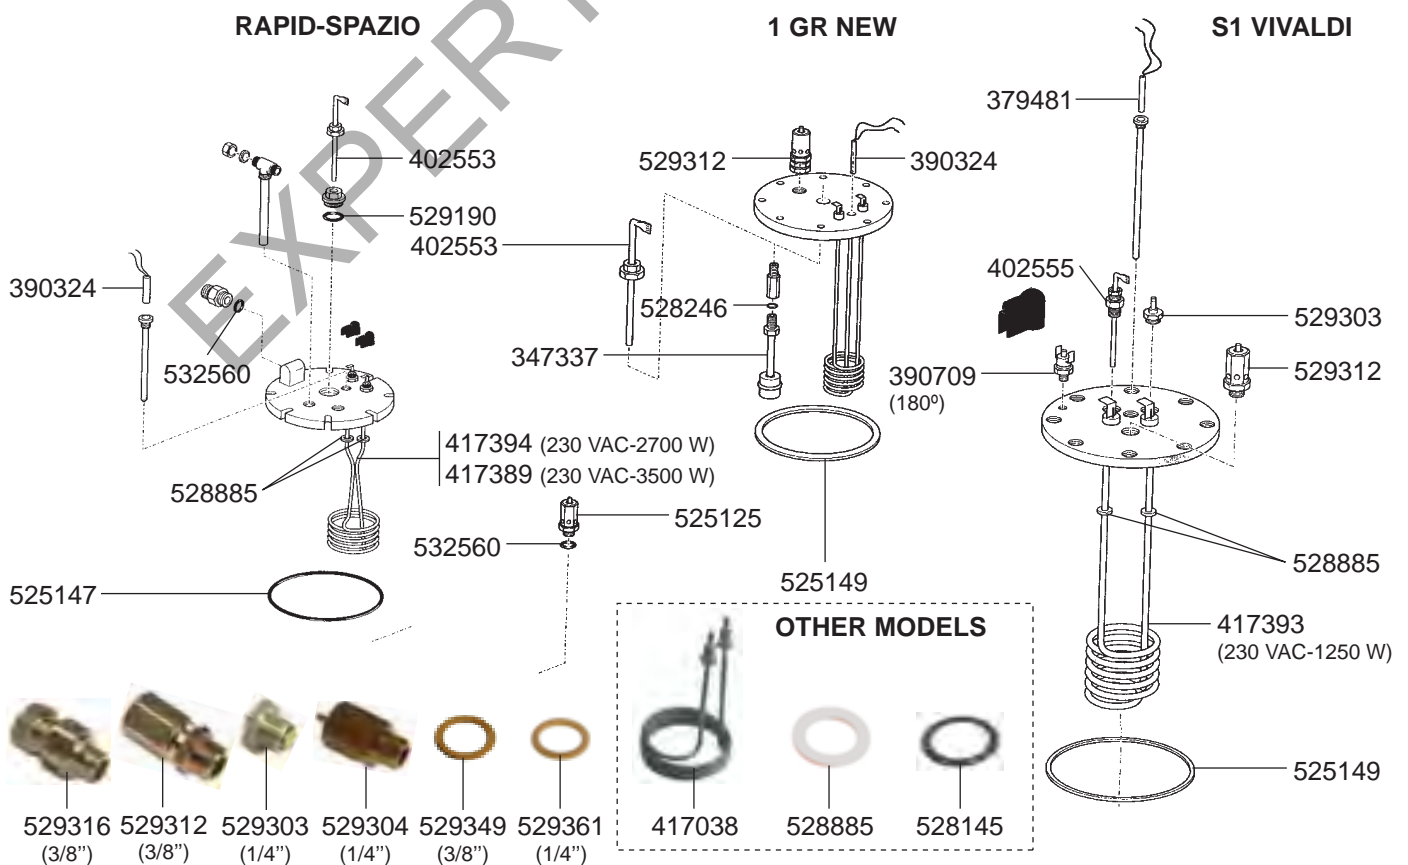

BOILER RAPID-SPAZIO/1GR NEW/S-1 VIVALDI VARIOUS