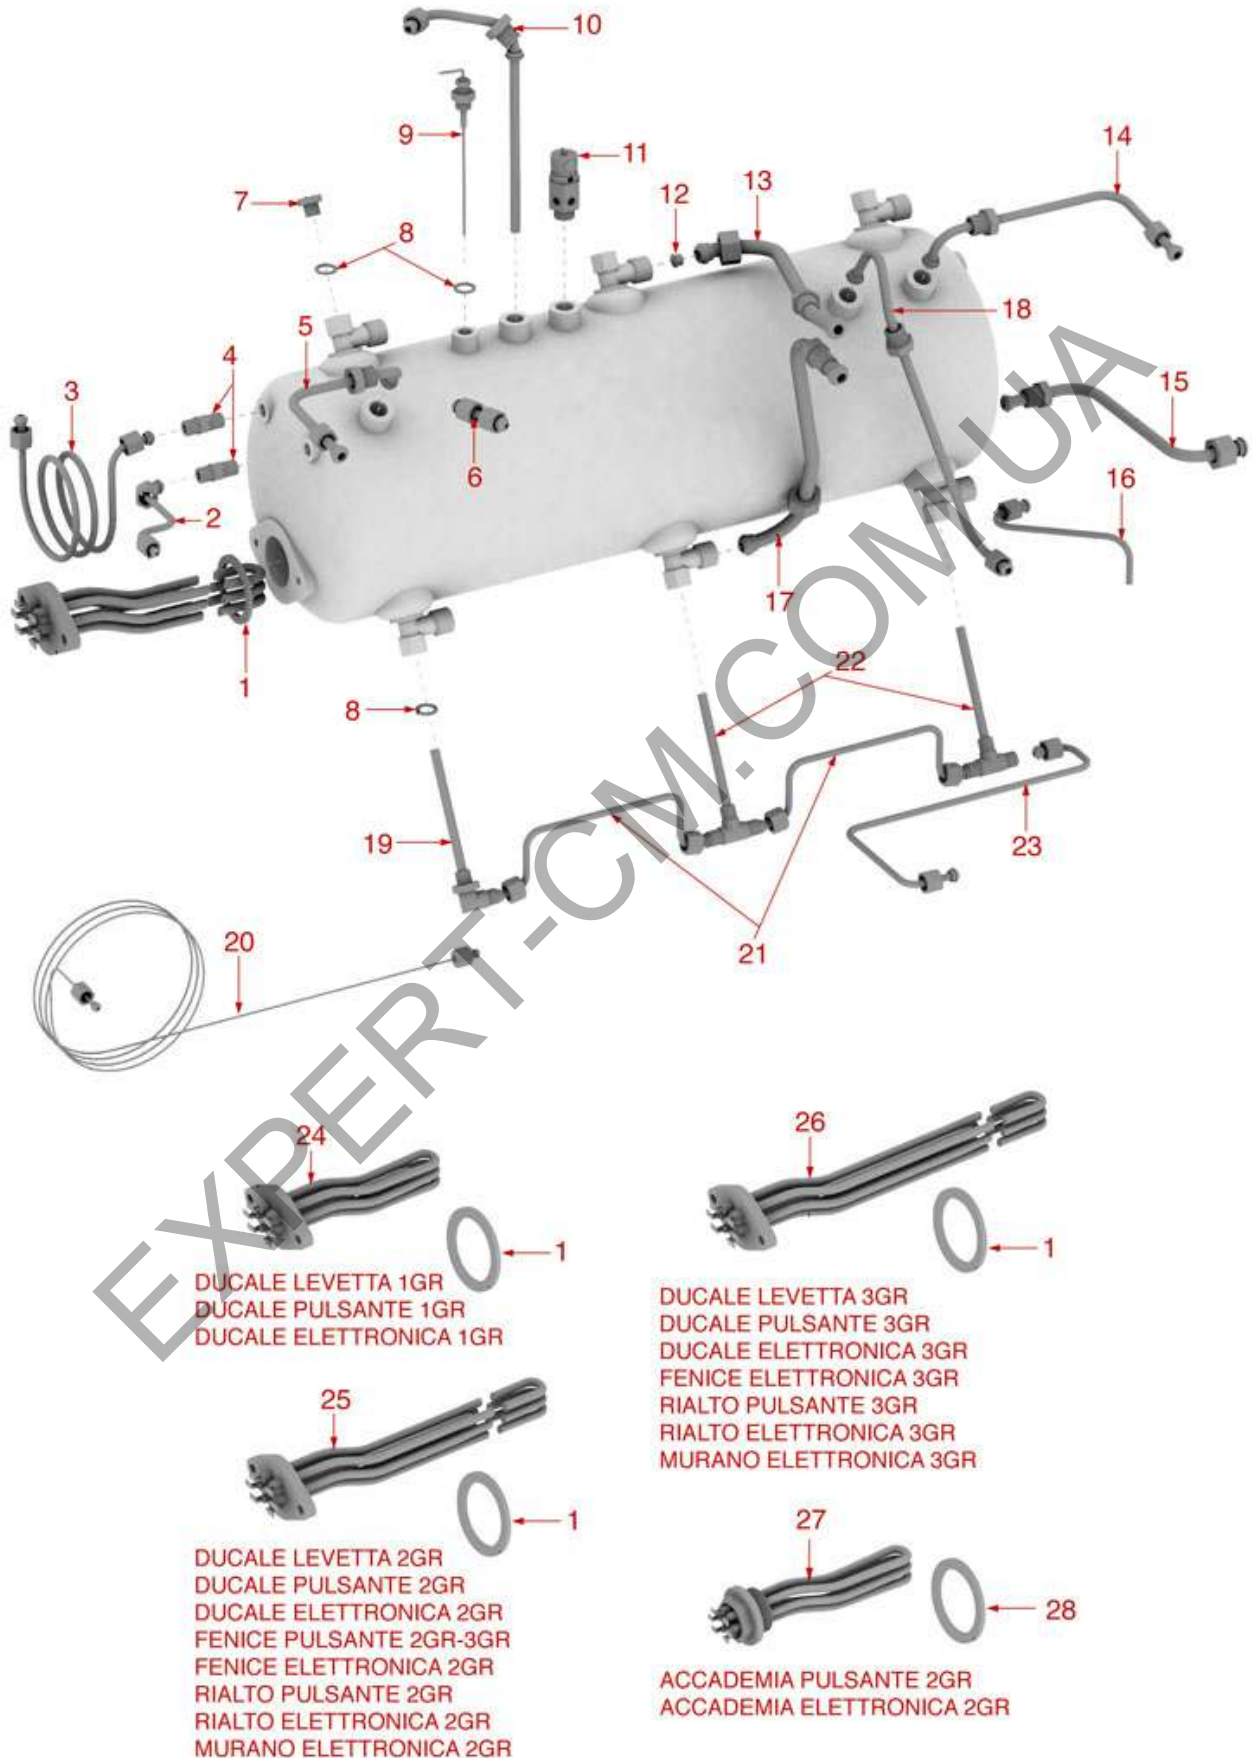

BOILER

FZCS3001

Positions without LF code no.: upon request

FIorenzato C.S.

Position	LF code no.	Description
1	1186606	FLAT CARBO GASKET $\varnothing$ 57x43x3 mm
4	1349102	FITTING $\varnothing$ 1/4"M-1/4"M
8	1186404	TEFLON FLAT GASKET $\varnothing$ 18x13x2 mm
9	1341752	LEVEL PROBE $\varnothing$ 1/4"M-148 mm
11	1523536	BOILER VALVE $\varnothing$ 3/8" M AUTO-CERTIFIED
13	1449124	UPPER GROUP-BOILER PIPE
19	1449123	INJECTION PIPE $\varnothing$ 1/4"M
24	1755127	HEATING ELEMENT 2700W 230V
25	1755011	HEATING ELEMENT 3500W 230V
26	1755012	HEATING ELEMENT 4000W 230V
28	1186606	FLAT CARBO GASKET $\varnothing$ 57x43x3 mm

EXPERT-CM.COM.UA