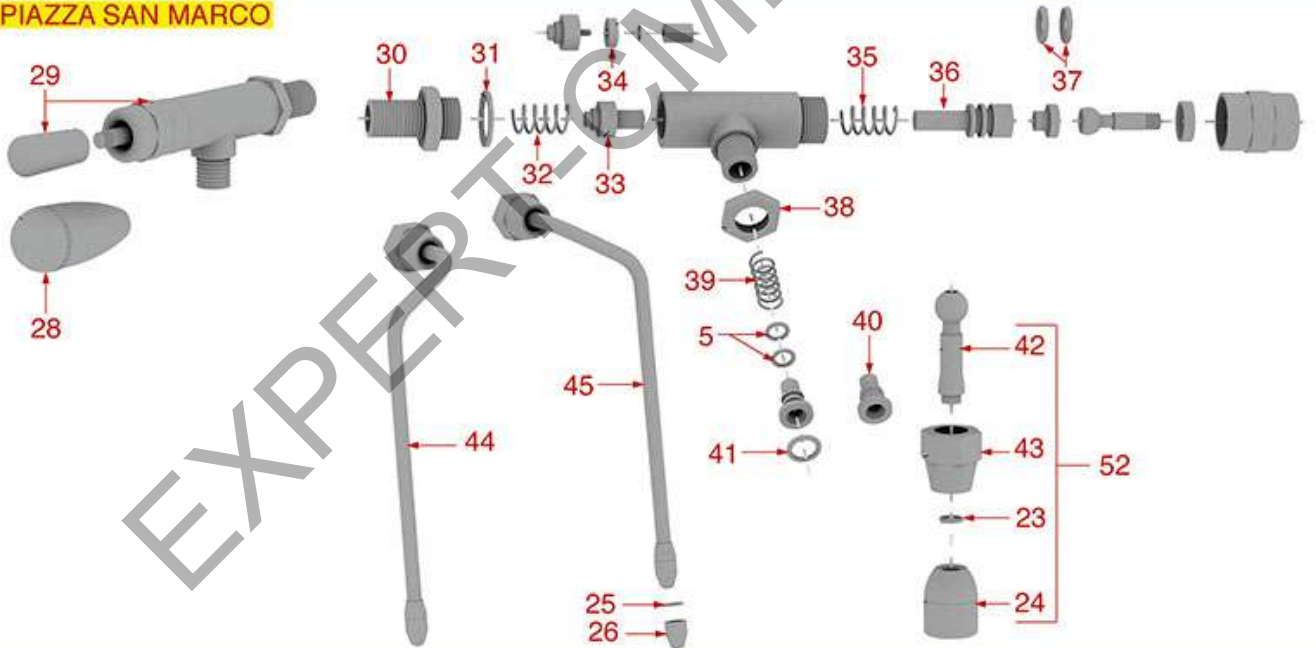

EXPERT-CM.COM.UA

WATER/STEAM TAPS 2

BRICOLETTA-COLOMBINA

PIAZZA SAN MARCO

FENICE-DUCALE

FIorenzato C.S.

Position	LF code no.	Description
2	1548001	COMPLETE STEAM TAP
4	1186834	BLIND GASKET \varnothing 7x2 mm TEFLON
5	1186556	O-RING R6 EPDM
9	1241172	
10	1528013	BLIND HEXAGONAL NUT M6 UNI 5721
12	1186612	O-RING 02025 VITON
16	1186182	TEFLON FLAT GASKET \varnothing 21x17x2 mm
17	1250550	JOINT SPRING \varnothing 12x16 mm
18	1186532	STEAM PIPE BUSHING
19	3060608	O-RING O3050 EPDM
20	1349521	PIPE ARTICULATION FITTING \varnothing 3/8"
21	1549016	STEAM PIPE COMPLETE CHROME PLATED
22	1549014	CHROME-PLATED COMPLETE WATER PIPE
23	1186556	O-RING R6 EPDM
24	1449332	WATER PIPE NOZZLE
25	1186065	FLAT GASKET \varnothing 12x10x1 mm TEFLON
26	1449394	STEAM NOZZLE M10x1 4 HOLES
31	1186118	TEFLON FLAT GASKET \varnothing 26x19x2 mm
33	1523412	INLET VALVE
34	1186311	NBR FLAT GASKET \varnothing 13x4x4 mm
37	1186318	O-RING 03043 EPDM
39	1250549	SPRING \varnothing 11x25 mm
40	1348213	STEAM PIPE BUSHING
41	1186318	O-RING 03043 EPDM
44	1449301	STEAM PIPE COMPLETE
45	1449302	STEAM PIPE COMPLETE
46	1120460	2-WAY SOLENOID VALVE LUCIFER 240V 50Hz
47	1349111	FITTING \varnothing 1/8"M 1/4"M
48	1349112	FITTING \varnothing 1/4"M-3/8"M
51	1449304	COMPLETE WATER PIPE
52	1449012	COMPLETE WATER PIPE
53	1549014	CHROME-PLATED COMPLETE WATER PIPE
54	1549016	STEAM PIPE COMPLETE CHROME PLATED