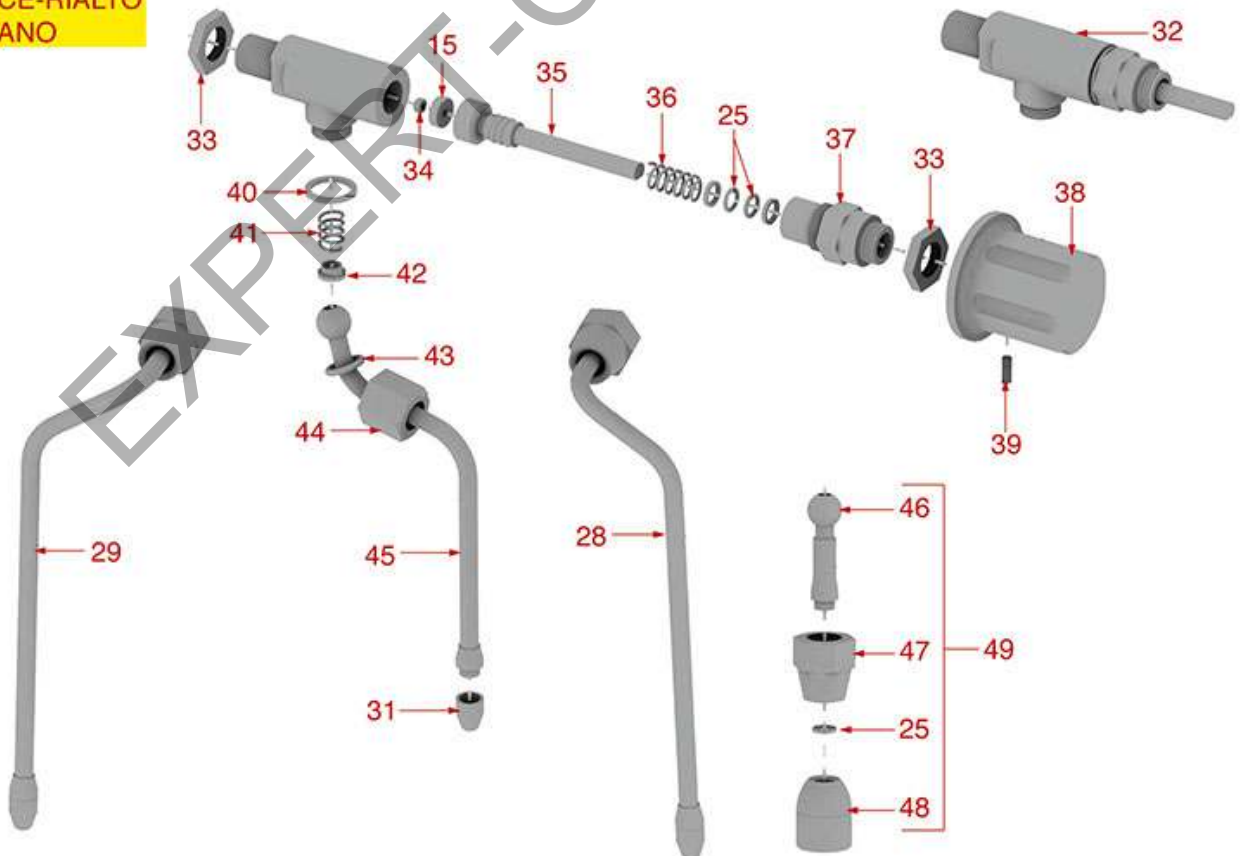

EXPERT-CM.COM.UA

WATER/STEAM TAPS

DUCALE-LIDO

FENICE-RIALTO MURANO

FZCS0501

FIorenzato C.S.

Position	LF code no.	Description
1	1548002	COMPLETE STEAM TAP
3	1348057	STEAM TAP
4	1528013	BLIND HEXAGONAL NUT M6 UNI 5721
6	1241118	WATER/STEAM TAP KNOB \varnothing 60 mm
9	1186322	TAP ROD BUSHING
10	1186312	EPDM FLAT GASKET \varnothing 15.5x7.5x4 mm
15	1186311	NBR FLAT GASKET \varnothing 13x4x4 mm
20	1186731	TEFLON FLAT GASKET \varnothing 24x19x2 mm
24	1250549	SPRING \varnothing 11x25 mm
25	1186556	O-RING R6 EPDM
26	1348213	STEAM PIPE BUSHING
27	1186318	O-RING 03043 EPDM
28	1449302	STEAM PIPE COMPLETE
29	1449301	STEAM PIPE COMPLETE
30	1186065	FLAT GASKET \varnothing 12x10x1 mm TEFLON
31	1449394	STEAM NOZZLE M10x1 4 HOLES
32	1348211	STEAM TAP
38	1241333	STEAM TAP KNOB
40	1186182	TEFLON FLAT GASKET \varnothing 21x17x2 mm
41	1250550	JOINT SPRING \varnothing 12x16 mm
42	1186532	STEAM PIPE BUSHING
43	3060608	O-RING O3050 EPDM
44	1349521	PIPE ARTICULATION FITTING \varnothing 3/8"
45	1449393	STEAM PIPE COMPLETE
48	1449332	WATER PIPE NOZZLE
49	1449012	COMPLETE WATER PIPE