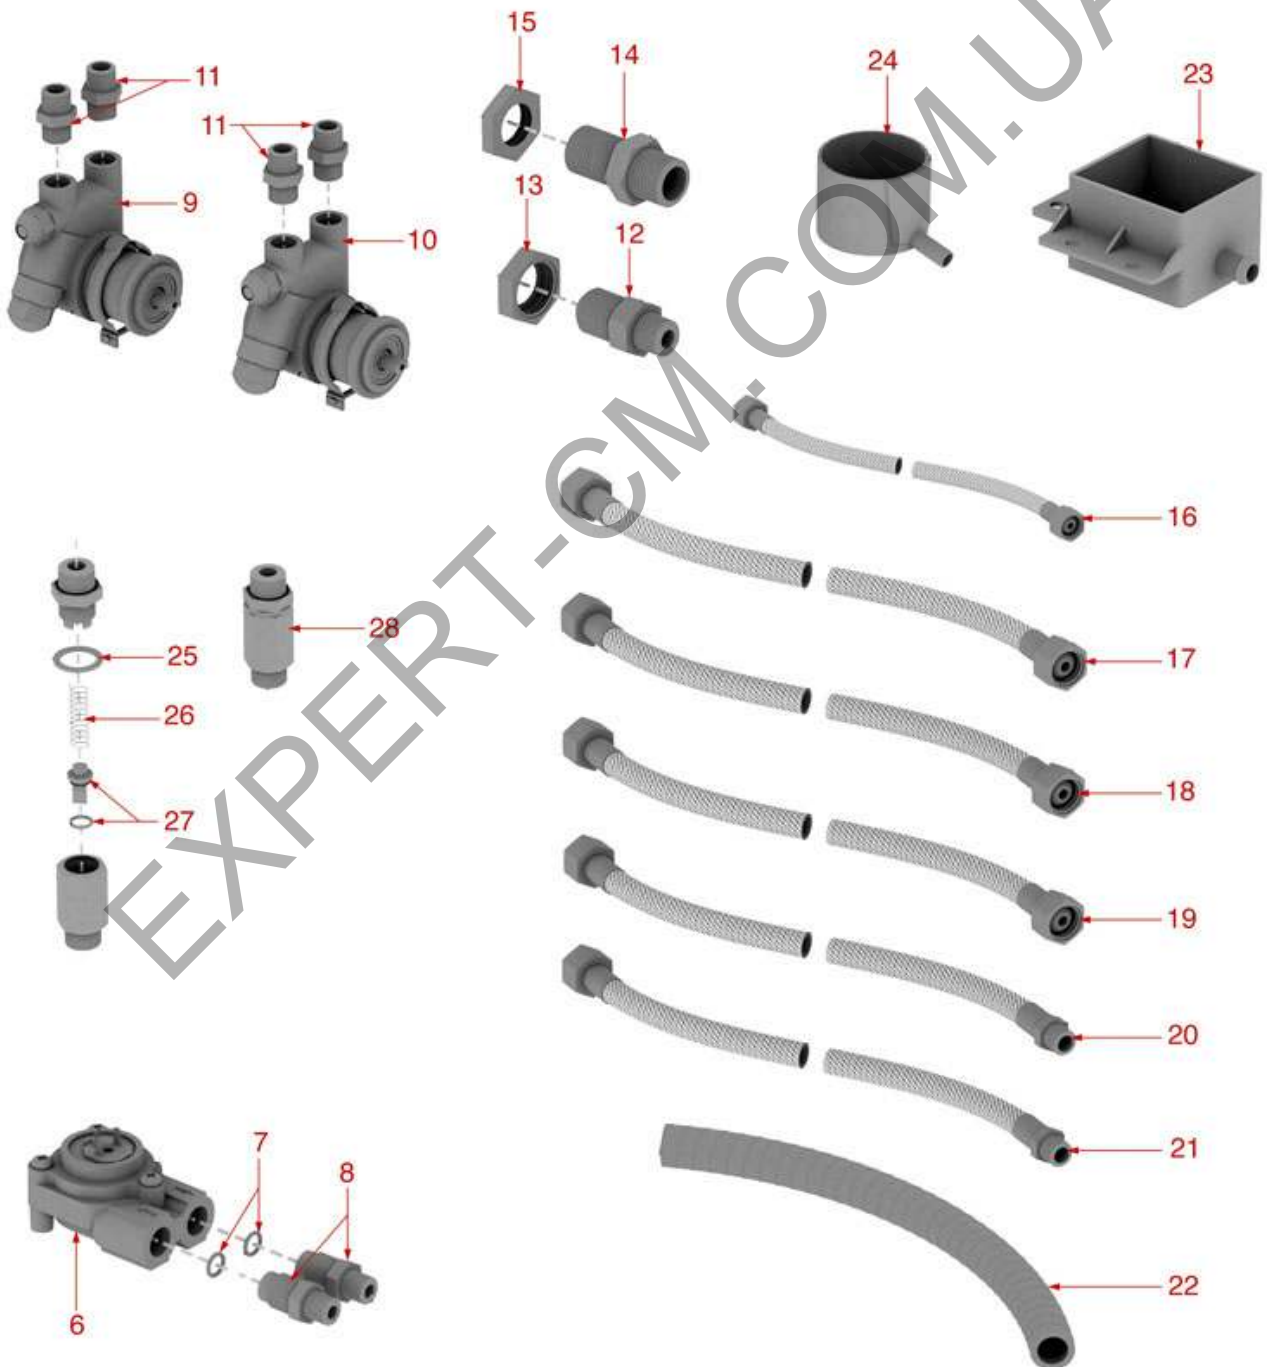

EXPERT-CM.COM.UA

PRESSURE GAUGES AND HYDRAULIC PARTS

FZCS2501

Positions without LF code no.: upon request

FIorenzato C.S.

Position	LF code no.	Description
2	1445555	BOILER-PUMP PRESSURE GAUGE ø 60 mm
3	1445558	BOILER-PUMP PRESSURE GAUGE ø 63 mm
4	1245554	BOILER PRESSURE GAUGE ø 52 mm 0÷3 bar
5	1245553	PUMP PRESSURE GAUGE ø 52 mm 0÷16 bar
6	1455351	VOLUMETRIC FLOWMETER GICAR
7	1186612	O-RING 02025 VITON
8	1349092	FITTING ø 1/8"M - 1/4"M
11	1349100	PUMP CONNECTION ø 3/8"CONIC-3/8" STRAIGH
12	1349112	FITTING ø 1/4"M-3/8"M
13	1349522	TAP FITTING ø 3/8"
14	1349103	FITTING ø 3/8"M-3/8"M
17	1449705	FLEX HOSE ø 3/8" Fc x Fc L.75 cm
18	1449722	FLEX HOSE ø 3/8" Fc x Fc Length 50 cm
22	1449672	DRAIN PIPE ELISPIR ø 16x23 mm - 5 m
23	1527511	DRAIN TUB
24	1527042	DRAIN TANK
26	1250071	NON-RETURN VALVE SPRING ø 8x32 mm
27	1523437	NON-RETURN VALVE
28	1523701	NON-RETURN VALVE ø 3/8"M-3/8"M