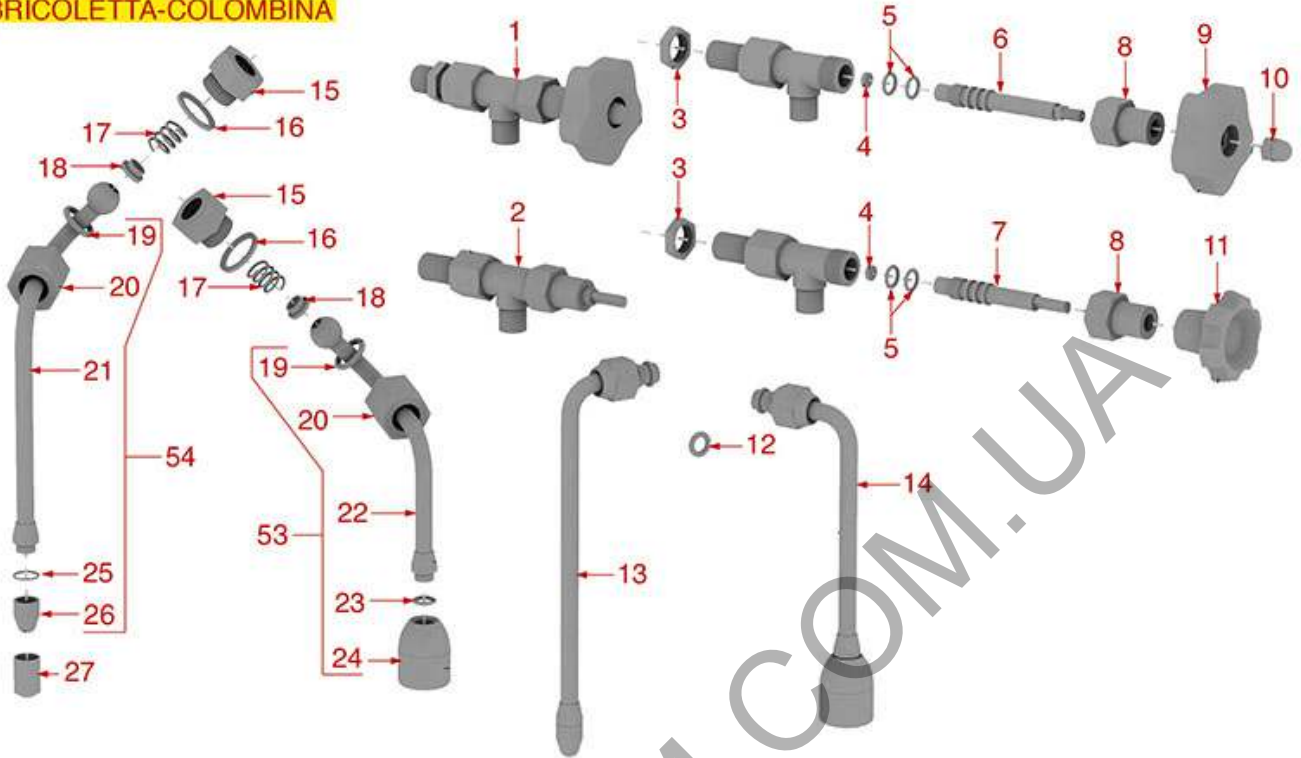

WATER/STEAM TAPS 2

BRICOLETTA-COLOMBINA