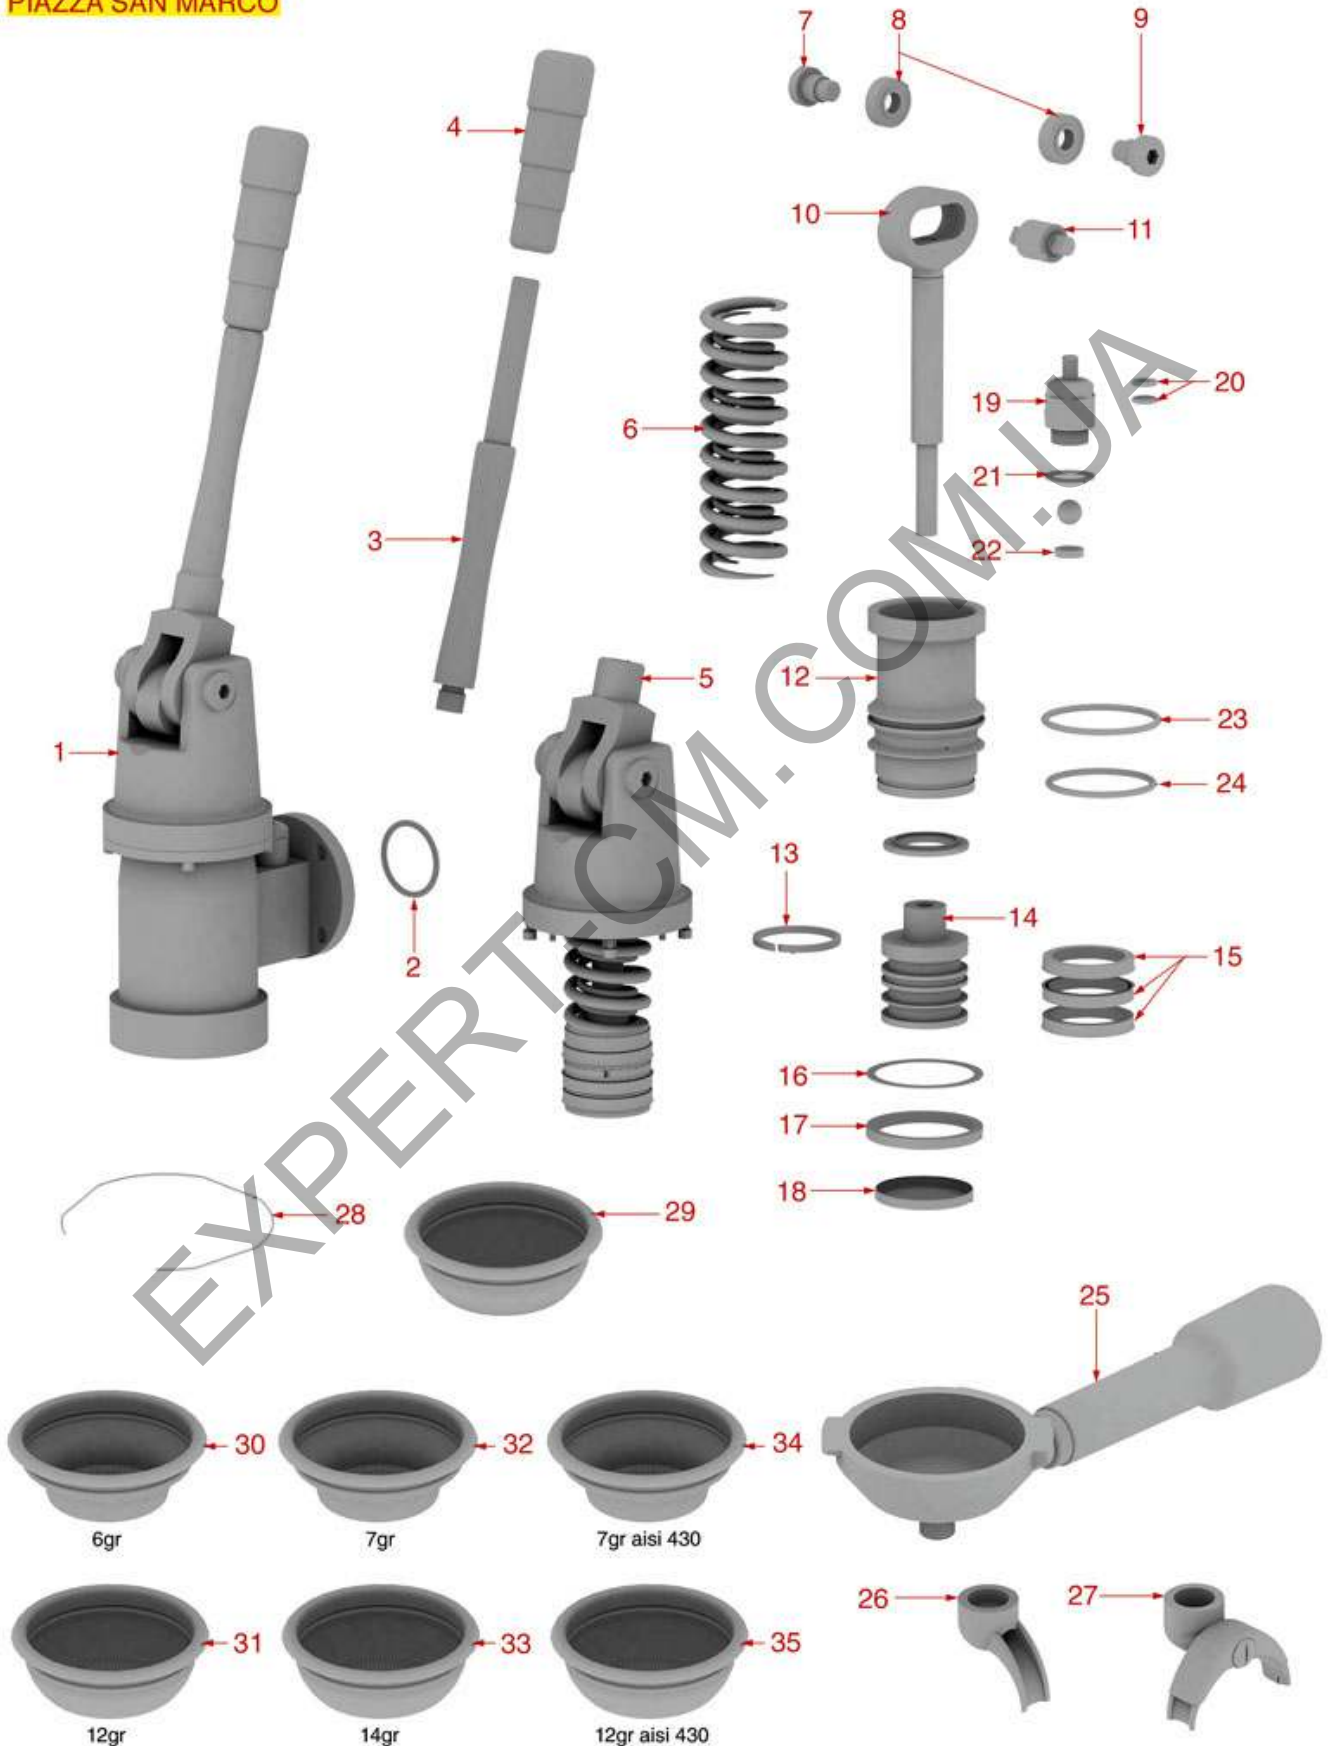

LEVER BREW GROUP

PIAZZA SAN MARCO

FZCS0201

Positions without LF code no.: upon request

FIorenzato C.S.

Position	LF code no.	Description
2	1186798	O-RING 0146 VITON
6	1250113	LEVER GROUP SPRING PAIR
13	1186800	FLAT GASKET $\varnothing$ 50x44x4 mm TEFLON
15	1186835	LIP GASKET $\varnothing$ 51x40x7.3 mm
16	1190021	PAPER SEAL $\varnothing$ 66x58x0.8 mm
17	1186829	FILTER HOLDER GASKET $\varnothing$ 66x56x6 mm
18	1081003	SHOWER SCREEN $\varnothing$ 57.5 mm
20	1186612	O-RING 02025 VITON
21	1186731	TEFLON FLAT GASKET $\varnothing$ 24x19x2 mm
22	1523404	NON-RETURN VALVE
23	1186199	O-RING 0162 EPDM
24	1186799	O-RING 04225 EPDM
26	1022501	SINGLE SPOUT $\varnothing$ 3/8"
27	1022502	DOUBLE SPOUT $\varnothing$ 3/8"
28	1250101	FILTER BLOCKING SPRING $\varnothing$ 1,00 mm INOX
29	1160339	BLIND FILTER
30	1160251	1 CUP FILTER 6 g
31	1160252	2-CUP FILTER 12 GRAMS
32	1160335	1 CUP FILTER 7 g
33	1160337	2-CUP FILTER 14 GRAMS
34	1160281	1-CUP FILTER 7 gr - BASIC QUALITY
35	1160282	2-CUP FILTER 14 GRAMS - BASIC QUALITY

EXPERT-CM.COM.UA