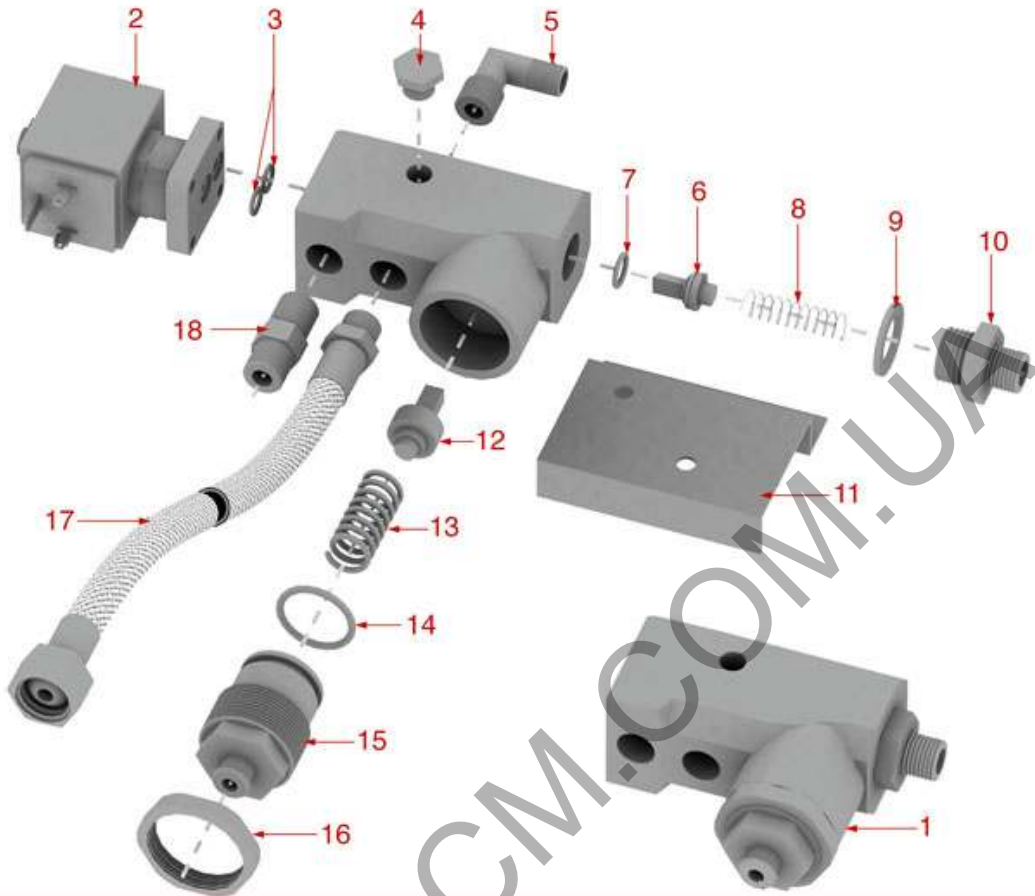

INLET TAPS

FZCS1001

FIorenzato C.S.

Position	LF code no.	Description
1	1358001	WATER INLET TAP
2	1120331	2-WAY SOLENOID VALVE LUCIFER 240V 50Hz
3	1186612	O-RING 02025 VITON
6	1523437	NON-RETURN VALVE
9	1186326	TEFLON FLAT GASKET $\varnothing$ 22x16x2 mm
12	1523412	INLET VALVE
18	1349102	FITTING $\varnothing$ 1/4"M-1/4"M
19	1348210	WATER INLET TAP
21	1250073	OUTLET SPRING $\varnothing$ 14.5x32 mm
22	1186117	TEFLON FLAT GASKET $\varnothing$ 26x21x2 mm
23	1523453	COMPLETE DRAIN VALVE
24	1186326	TEFLON FLAT GASKET $\varnothing$ 22x16x2 mm
25	1250071	NON-RETURN VALVE SPRING $\varnothing$ 8x32 mm
26	1523437	NON-RETURN VALVE
27	1186118	TEFLON FLAT GASKET $\varnothing$ 26x19x2 mm
29	1523412	INLET VALVE

EXPERT-CM.COM.UA