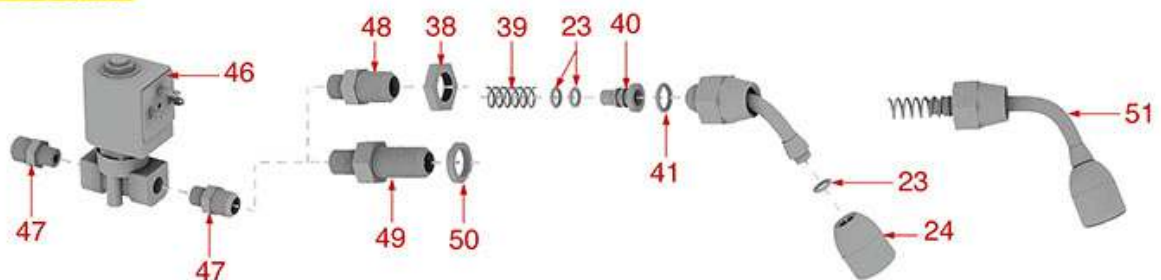

EXPERT-CM.COM.UA

WATER/STEAM TAPS 2

BRICOLETTA-COLOMBINA

PIAZZA SAN MARCO

FENICE-DUCALE

FIorenzato C.S.

Position	LF code no.	Description
2	1548001	COMPLETE STEAM TAP
4	1186834	BLIND GASKET \varnothing 7x2 mm TEFLON
5	1186556	O-RING R6 EPDM
9	1241172	
10	1528013	BLIND HEXAGONAL NUT M6 UNI 5721
12	1186612	O-RING 02025 VITON
16	1186182	TEFLON FLAT GASKET \varnothing 21x17x2 mm
17	1250550	JOINT SPRING \varnothing 12x16 mm
18	1186532	STEAM PIPE BUSHING
19	3060608	O-RING O3050 EPDM
20	1349521	PIPE ARTICULATION FITTING \varnothing 3/8"
21	1549016	STEAM PIPE COMPLETE CHROME PLATED
22	1549014	CHROME-PLATED COMPLETE WATER PIPE
23	1186556	O-RING R6 EPDM
24	1449332	WATER PIPE NOZZLE
25	1186065	FLAT GASKET \varnothing 12x10x1 mm TEFLON
26	1449394	STEAM NOZZLE M10x1 4 HOLES
31	1186118	TEFLON FLAT GASKET \varnothing 26x19x2 mm
33	1523412	INLET VALVE
34	1186311	NBR FLAT GASKET \varnothing 13x4x4 mm
37	1186318	O-RING 03043 EPDM
39	1250549	SPRING \varnothing 11x25 mm
40	1348213	STEAM PIPE BUSHING
41	1186318	O-RING 03043 EPDM
44	1449301	STEAM PIPE COMPLETE
45	1449302	STEAM PIPE COMPLETE
46	1120460	2-WAY SOLENOID VALVE LUCIFER 240V 50Hz
47	1349111	FITTING \varnothing 1/8"M 1/4"M
48	1349112	FITTING \varnothing 1/4"M-3/8"M
51	1449304	COMPLETE WATER PIPE
52	1449012	COMPLETE WATER PIPE
53	1549014	CHROME-PLATED COMPLETE WATER PIPE
54	1549016	STEAM PIPE COMPLETE CHROME PLATED