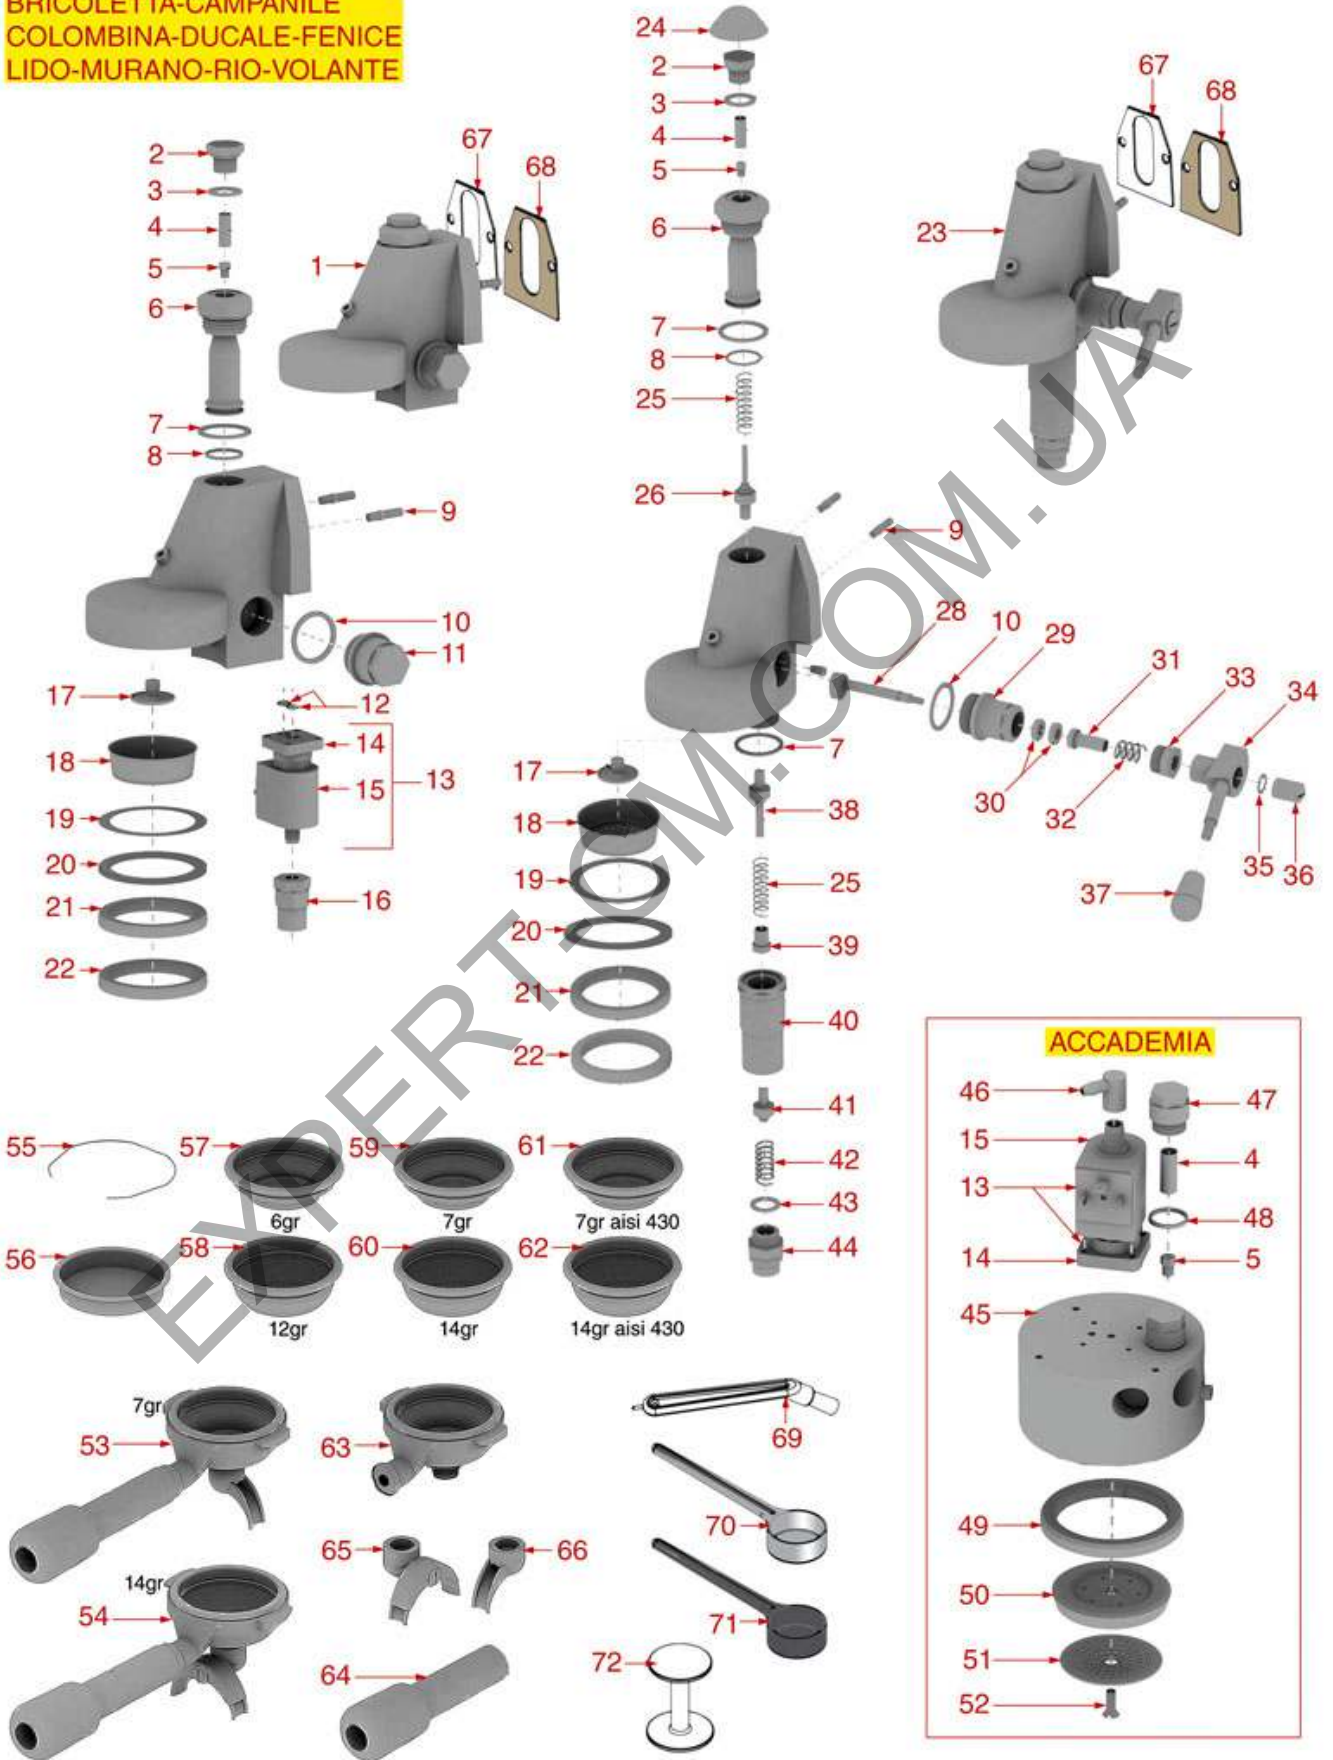

AUTO AND LEVER COFFEE GROUP

BRICOLETTA-CAMPANILE
COLOMBINA-DUCALE-FENICE
LIDO-MURANO-RIO-VOLANTE

FIorenzato C.S.

Position	LF code no.	Description
1	1192006	BREW GROUP E61
2	1439001	CAP ø 16 mm FOR BREW GROUP
3	1186326	TEFLON FLAT GASKET ø 22x16x2 mm
4	1160517	WATER FILTER ø 8.5x22 mm
5	1501522	NOZZLE M6x1 HOLE ø 0,75 mm
6	1027016	UPPER CHROMIUM-PLATED SLEEVE
7	1186307	TEFLON FLAT GASKET ø 36x30x2 mm
8	1186591	O-RING 0128 VITON
10	1186307	TEFLON FLAT GASKET ø 36x30x2 mm
11	1439011	CHROMIUM-PLATED SIDE CAP
12	1186611	O-RING 02025 RED SILICONE
12	1186612	O-RING 02025 VITON
13	1120330	3-WAY SOLENOID VALVE LUCIFER 240V 50Hz
13	1120335	3-WAY SOLENOID VALVE PARKER 230V 50/60Hz
14	1120334	3-WAY MECHANICAL COMPONENT LUCIFER
14	1120339	3-WAY MECHANICAL COMPONENT PARKER
15	1120332	COIL LUCIFER/PARKER 220/240V 9W 50Hz
15	3120032	COIL PARKER ZB09 9W 220/240V 50/60Hz
16	1349007	DRAIN CHROMIUM-PLATED FITTING
17	1501561	GROUP SPRAY NOZZLE ø 30 mm M10x1
18	1081016	SHOWER SCREEN ø 60 mm
19	1190001	PAPER SEAL ø 73x59x0.8 mm
20	1190002	RUBBER SEAL ø 73x59x1 mm EPDM
21	1186723	FILTER HOLDER GASKET ø 73x57x8.5 mm
22	1186721	FILTER HOLDER GASKET ø 74x57.5x8 mm
22	1186722	FILTER HOLDER GASKET ø 73x57x8 mm
23	1192001	LEVER BREW GROUP E61
25	1250537	SPRING ø 14x45 mm
26	1523451	COMPLETE SPOUT VALVE
28	1324048	CAM ROD FOR COFFEE GROUP
29	1349022	CAMS CHROMIUM-PLATED FITTING
30	1186312	EPDM FLAT GASKET ø 15.5x7.5x4 mm
31	1186313	CAM GUIDE BUSHING
32	1250011	RUBBERPIECE LOCKING SPRING ø 14,6x21 mm
33	1439533	STUFFING GLAND CHROME-PLATED FITTING
34	1191022	CHROMIUM-PLATED CAM
36	1191022	CHROMIUM-PLATED CAM
37	1241401	KNOB M8x1
38	1523452	COMPLETE DRAIN VALVE
40	1027002	OUTLET CHROMIUM-PLATED SLEEVE
41	1523453	COMPLETE DRAIN VALVE
42	1250073	OUTLET SPRING ø 14.5x32 mm
47	1439532	CAP ø 3/8" M FOR BREW GROUP
49	1186622	FILTER HOLDER GASKET ø 71x56x8 mm
50	1086595	SHOWER HOLDER DIFFUSER
51	1081007	SHOWER ø 51.5 mm
53	1165040	1 CUP FILTER HOLDER ASSEMBLY FIorenzato
54	1165042	2 CUPS FILTER HOLDER ASSEMBLY FIorenzato
55	1250101	FILTER BLOCKING SPRING ø 1,00 mm INOX
56	1160339	BLIND FILTER
57	1160251	1 CUP FILTER 6 g
58	1160252	2-CUP FILTER 12 GRAMS
59	1160335	1 CUP FILTER 7 g
60	1160337	2-CUP FILTER 14 GRAMS
61	1160281	1-CUP FILTER 7 gr - BASIC QUALITY
62	1160282	2-CUP FILTER 14 GRAMS - BASIC QUALITY
63	1165022	FILTER HOLDER COFFEE MACHINES
64	1241504	FILTER HOLDER HANDLE M12
65	1022502	DOUBLE SPOUT ø 3/8"
66	1022501	SINGLE SPOUT ø 3/8"
67	1186508	COFFEE GROUP GASKET 77x73x2 mm
68	1186384	COFFEE GROUP GASKET 80x70x2 mm
69	1384001	BRUSH FOR COFFEE SHOWER
70	1069002	STAINLESS STEEL MEASURING SPOON 20 ml
71	1069001	PLASTIC MEASURING SPOON 20 ml
72	1385002	NYLON COFFEE TAMPER ø 50/57 mm