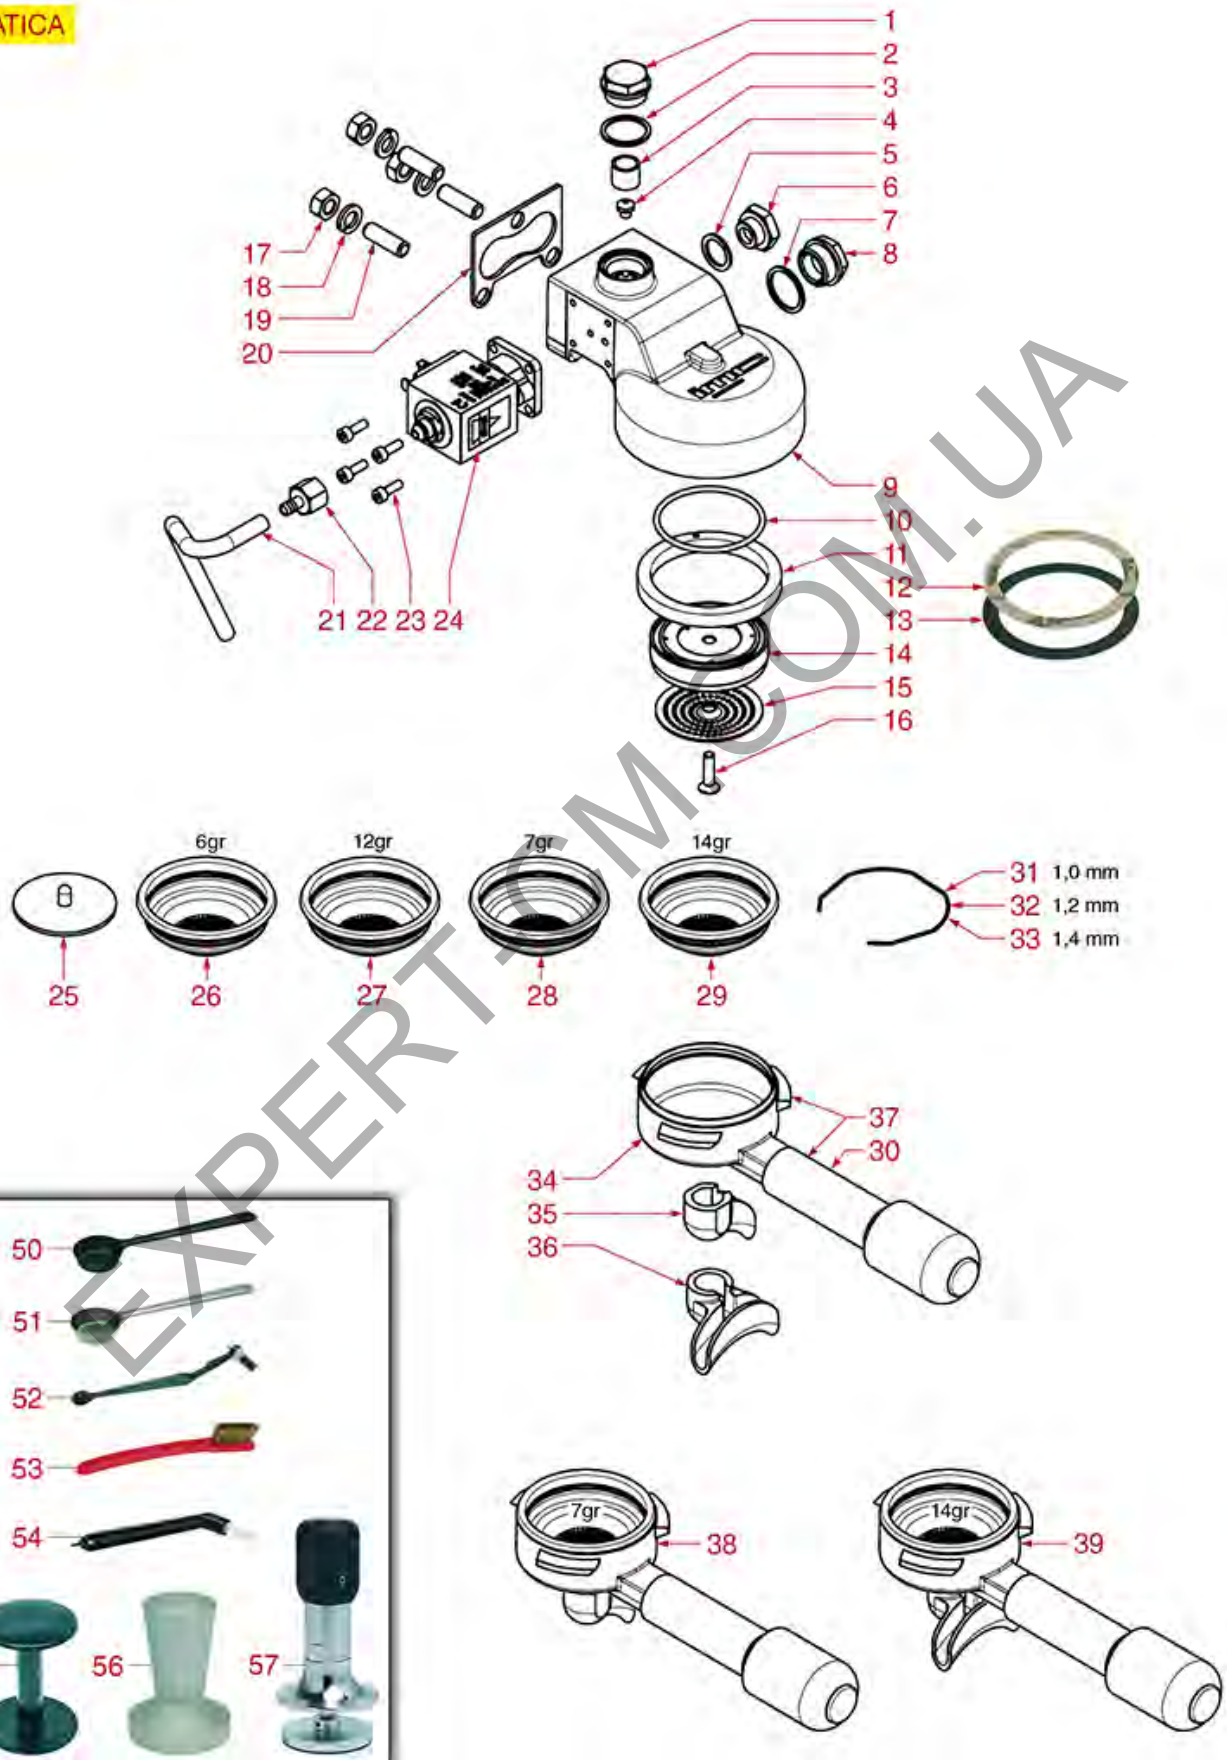

BREWING GROUP PRATICA

PRATICA

CA0101

CARIMALI

Position	LF code no.	Description
1	1439055	CAP ø 20 mm FOR DELIVERY GROUP
2	1786250	PTFE FLAT GASKET ø 24x20x1.5 mm
3	1160501	WATER FILTER ø 14x10x12 mm
4	1500010	JET M5x1 HOLE ø 1.2 mm
5	1786251	PTFE FLAT GASKET ø 19x14.5x2 mm
6	1439056	CAP ø 1/4" M FOR DELIVERY GROUP
7	1786250	PTFE FLAT GASKET ø 24x20x1.5 mm
8	1439055	CAP ø 20 mm FOR DELIVERY GROUP
10	1186672	O-RING 03193 EPDM
11	1186671	FILTER HOLDER GASKET ø 69x57x7.5 mm
12	1190006	PAPER SEAL ø 69x57x0.8 mm
13	1190003	RUBBER SHIM ø 70x57x1 mm EPDM
14	1086048	SHOWER HOLDER SPRAYER
14	1510011	BREW GROUP SPRAY NOZZLE ø 30 mm
15	1081006	SHOWER SCREEN ø 51.5 mm
16	1528137	COUNT. HEAD SCREW WITH SHELL M5x20
17	1528621	HEXAGONAL NUT M8 SHORT M8
23	1184006	LOW CYLINDER HEAD SCREW M4x12
24	1120101	3-WAY SOLENOID VALVE PARKER 115V 50/60Hz
24	1120335	3-WAY SOLENOID VALVE PARKER 230V 50/60Hz
25	1160293	MEMBRANE BLIND FILTER ø 50 mm
28	1160055	1 CUP FILTER 7 gr ø 68x24,5 mm
29	1160056	2 CUPS FILTER 14 g ø 68x24 mm
30	1241502	FILTER HOLDER HANDLE M10
30	1241505	FILTER HOLDER HANDLE M10
31	1250101	FILTER LOCKING SPRING ø 1,00 mm INOX
32	1250002	S/STEEL FILTER LOCKING SPRING ø 1.20 mm
33	1250279	SPRING FILTER LOCKING ø 1.40 mm ST.STEEL
34	1165011	FILTER HOLDER F/COFFEE MACHINES CARIMALI
35	1022501	SPOUT 1 CUP ø 3/8"
36	1022102	DOUBLE SPOUT ø 3/8"
50	1069001	PLASTIC MEASURING SPOON 20 ml
51	1069002	STAINLESS STEEL MEASURING SPOON 20 ml
52	1384003	SHOWER CLEANING BRUSH BLACK
53	1384002	BRUSH FOR MAINTENANCE
54	1384001	SHOWER CLEANING BRUSH
55	1385002	NYLON COFFEE TAMPER ø 50/57 mm
56	1385041	POLISHED ALUMINIUM TAMPER ø 57 mm
56	1385053	ANODIZED ALUMINIUM TAMPER ø 58 mm
57	1385600	DYNAMOMETRIC MANUAL COFFEE TAMPER ø 57mm