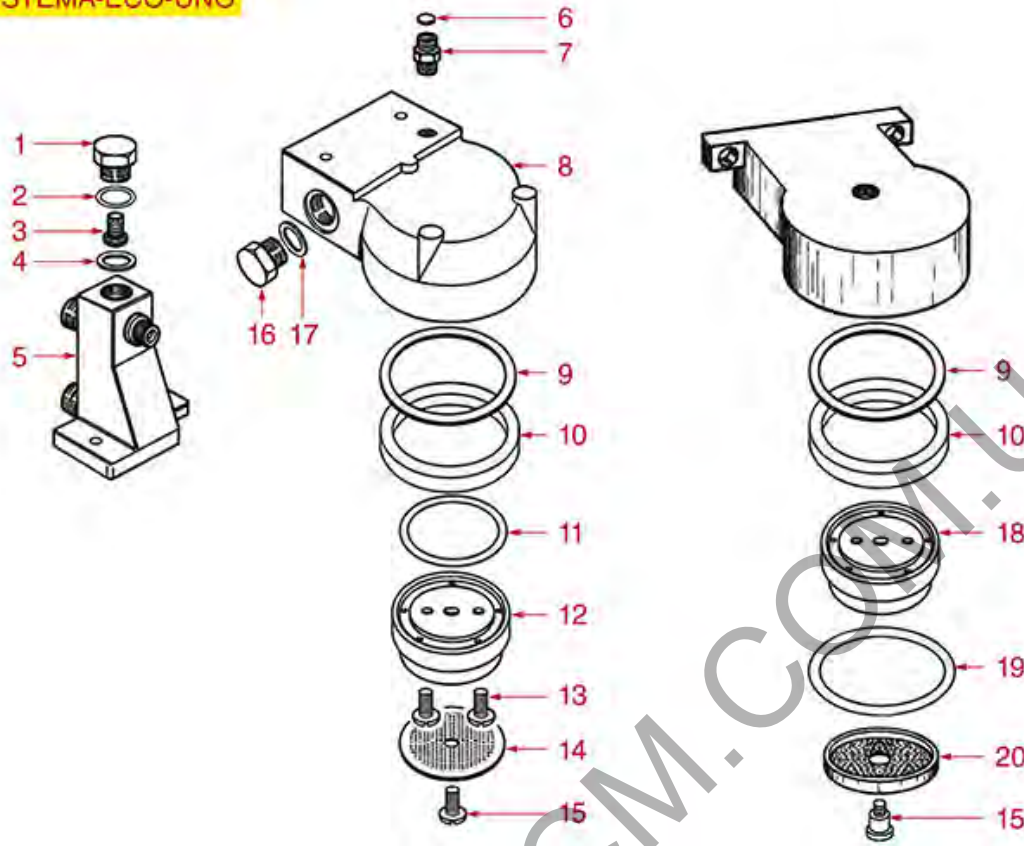

BREWING GROUP SYSTEMA-ECO-UNO

SYSTEMA-ECO-UNO

CARIMALI

Position	LF code no.	Description
2	1186401	O-RING 02093 EPDM
6	1160523	WATER FILTER ø 5.9 mm
7	1500011	JET ø 1/8"M-1/8"M HOLE ø 1.2 mm
7	1500536	NOZZLE M10x1 HOLE ø 0.8 mm
9	1190003	RUBBER SHIM ø 70x57x1 mm EPDM
9	1190006	PAPER SEAL ø 69x57x0.8 mm
10	1186671	FILTER HOLDER GASKET ø 69x57x7.5 mm
11	1186672	O-RING 03193 EPDM
13	3528106	HEXAGONAL HEAD SCREW M5x16
14	1081007	SHOWER SCREEN ø 51.5 mm
15	1528506	STAINLESS STEEL SCREW M5x12 mm
17	1186323	PTFE FLAT GASKET ø 24x18x2 mm
19	1186673	O-RING 06212 EPDM
20	1081036	SHOWER ø 57.5 mm
20	1081536	SHOWER SCREEN ø 57.5 mm
25	1160293	MEMBRANE BLIND FILTER ø 50 mm
28	1160055	1 CUP FILTER 7 gr ø 68x24,5 mm
29	1160056	2 CUPS FILTER 14 g ø 68x24 mm
30	1241502	FILTER HOLDER HANDLE M10
30	1241505	FILTER HOLDER HANDLE M10
31	1250101	FILTER LOCKING SPRING ø 1,00 mm INOX
32	1250002	S/STEEL FILTER LOCKING SPRING ø 1.20 mm
33	1250338	FILTER LOCKING SPRING ø 1.40 mm ST.STEEL
34	1165011	FILTER HOLDER F/COFFEE MACHINES CARIMALI
35	1022059	SPOUT SINGLE ø 3/8"
35	1022550	SPOUT 1 CUP ø 3/8"
36	1022102	DOUBLE SPOUT ø 3/8"
50	1069001	PLASTIC MEASURING SPOON 20 ml
51	1069002	STAINLESS STEEL MEASURING SPOON 20 ml
52	1384003	SHOWER CLEANING BRUSH BLACK
53	1384002	BRUSH FOR MAINTENANCE
54	1384001	SHOWER CLEANING BRUSH
55	1385002	NYLON COFFEE TAMPER ø 50/57 mm
56	1385041	POLISHED ALUMINIUM TAMPER ø 57 mm
56	1385053	ANODIZED ALUMINIUM TAMPER ø 58 mm
57	1385600	DYNAMOMETRIC MANUAL COFFEE TAMPER ø 57mm