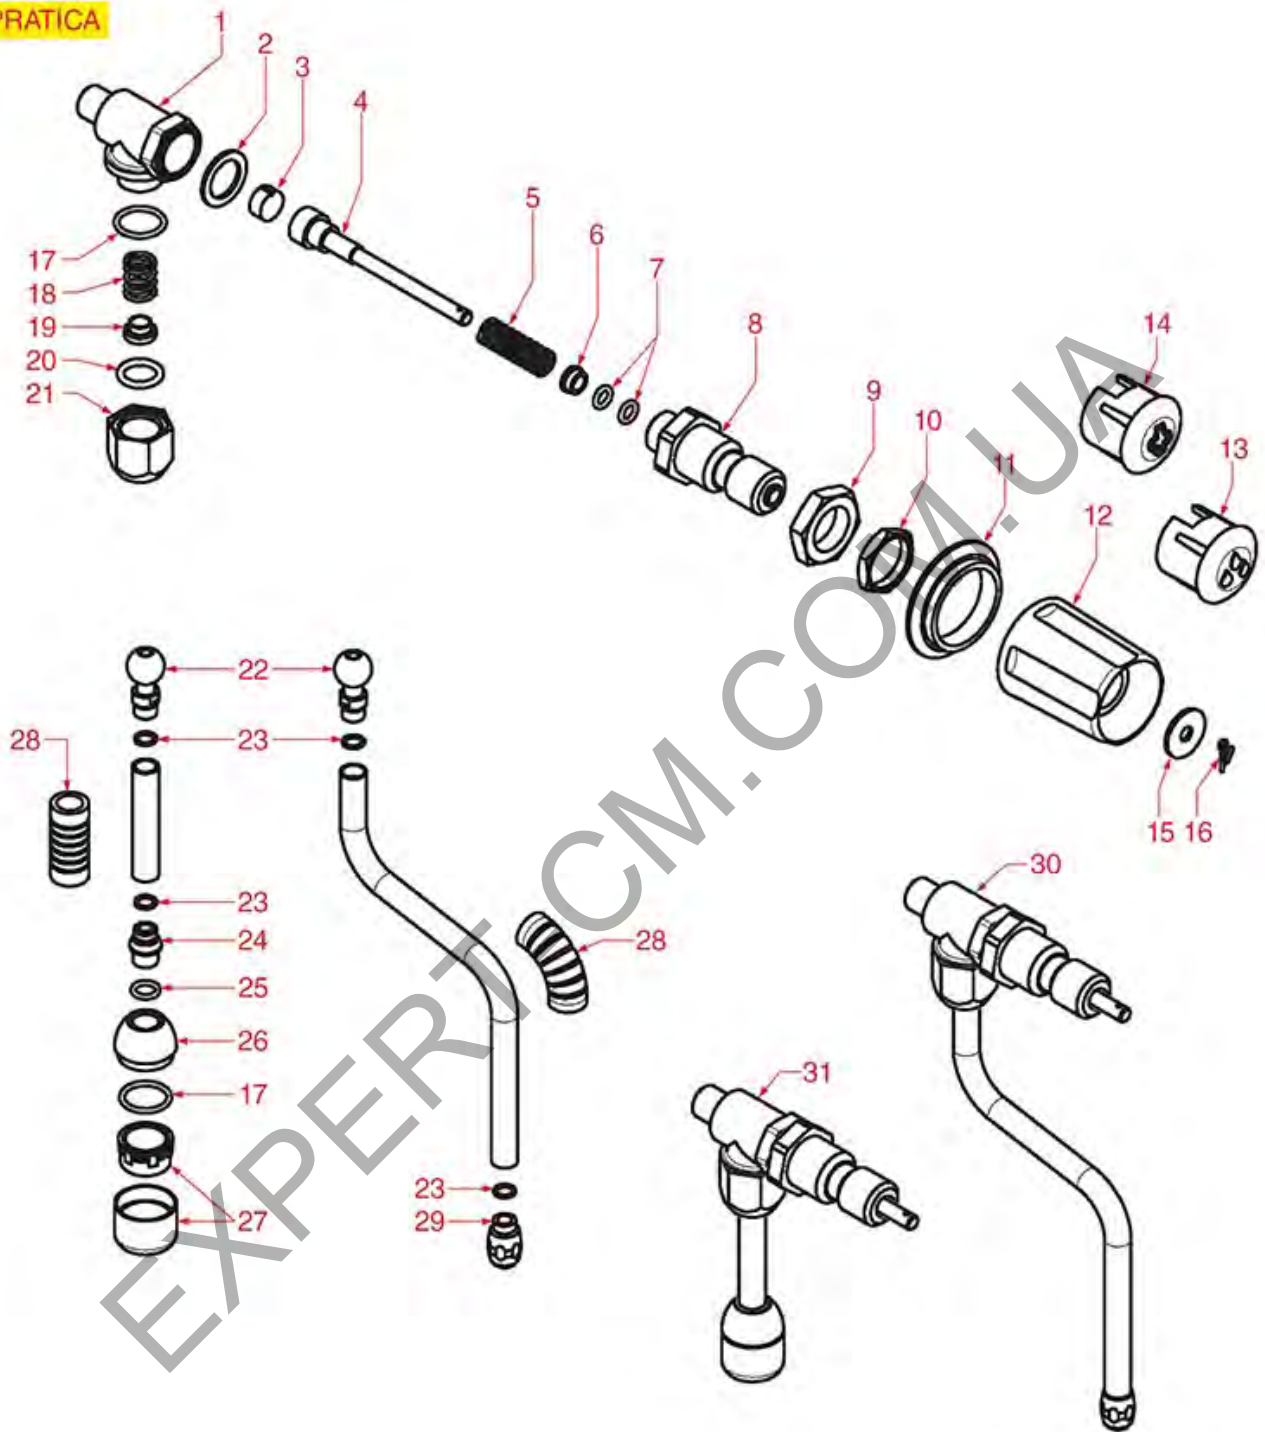

WATER/STEAM TAPS PRATICA

PRATICA

0+100°C	0+100°C	...	100	0,20L 2 cups	200	0,10L 1 cup	300	0,25L 2 cups	400
		...	101	0,30L 3 cups	201	---	301	0,35L 3 cups	401
		...	102	0,45L 4 cups	202	0,35L 3 cups	302	0,50L 4 cups	402
		0,60L 6 cups	103	0,60L 6 cups	203	0,60L 6 cups	303	0,75L 6 cups	403
		0,70L 9 cups	104	0,70L 9 cups	204	1,00L 10 cups	304	1,00L 10 cups	404
		1,10L 12 cups	105	1,10L 12 cups	205	1,50L 12 cups	305	1,50L 13 cups	405
		...	106	...	206	---	306	---	406
INOX 18/10				INOX 18/10		INOX AISI 202		INOX 18/10	
50	51