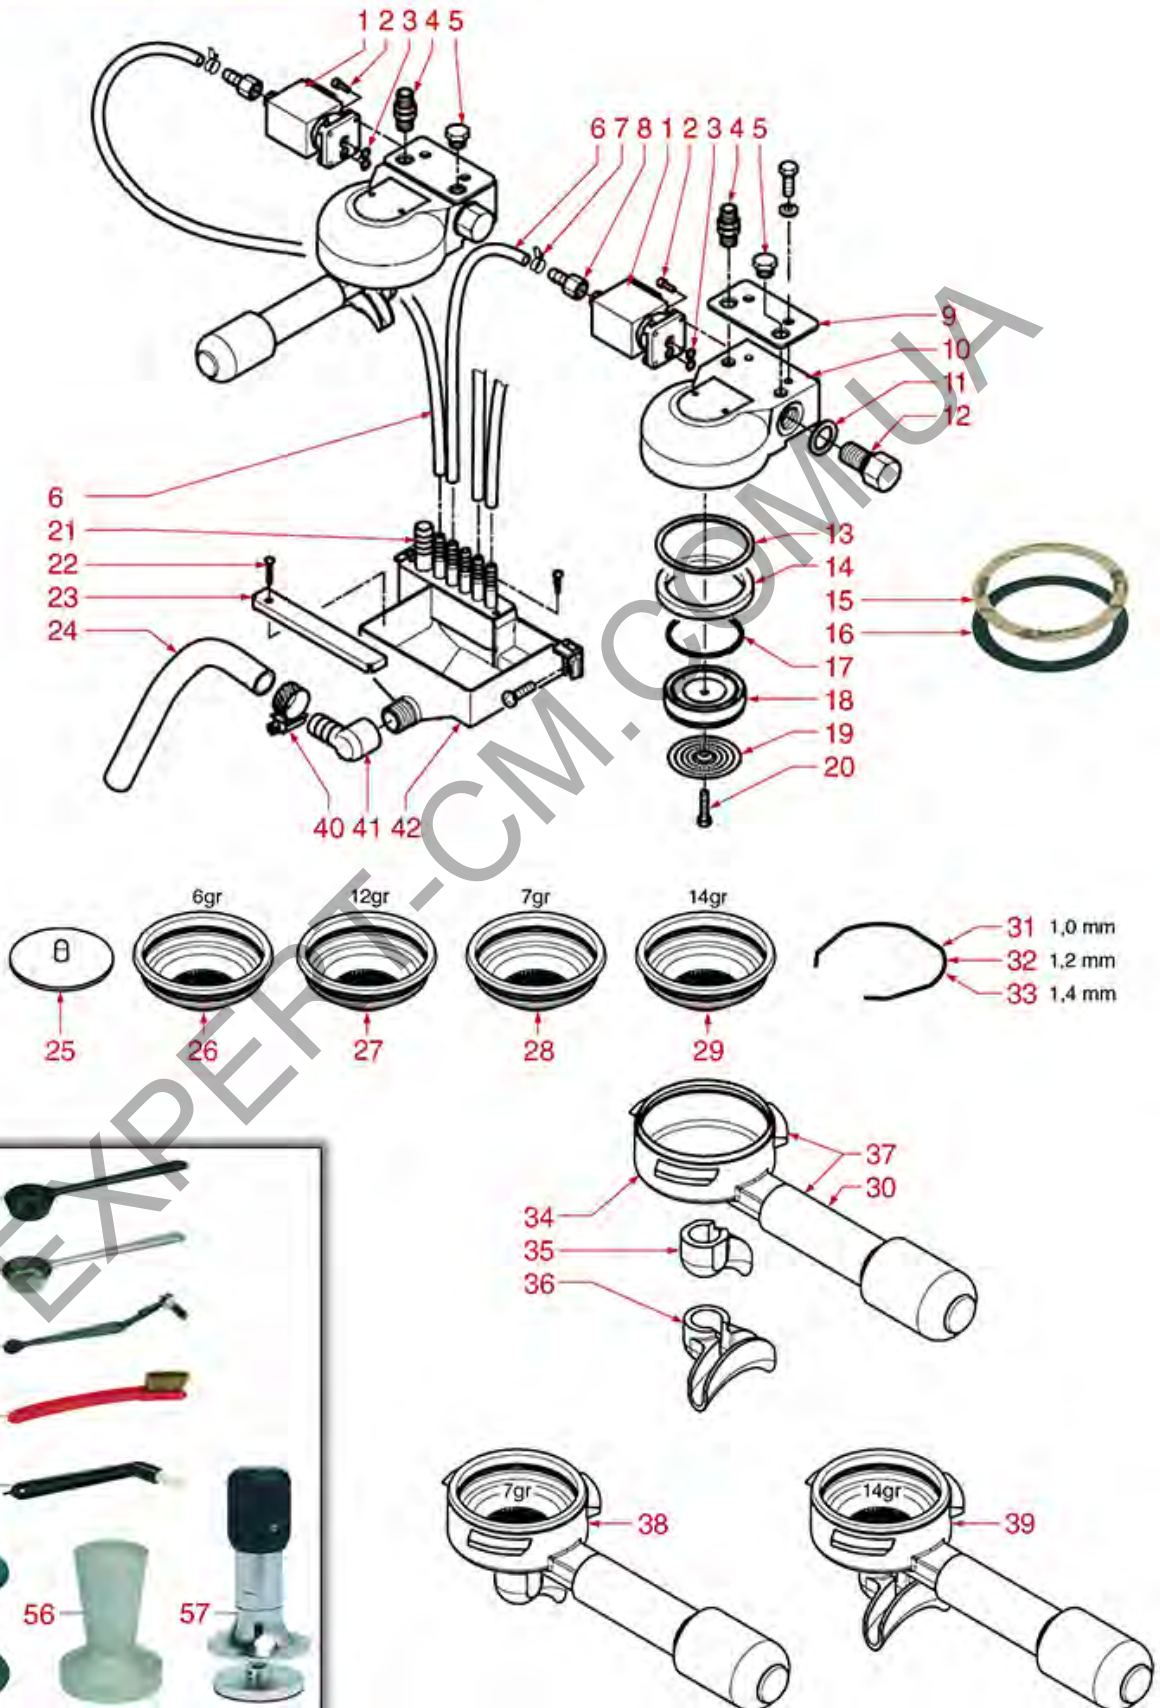

BREWING GROUP E9-TEMA-ETABETA-KIKKO

E9-TEMASTYLE-ETABETA-ETABETA V2-KIKKO

CA0201

CARIMALI

Position	LF code no.	Description
1	1120101	3-WAY SOLENOID VALVE PARKER 115V 50/60Hz
1	1120335	3-WAY SOLENOID VALVE PARKER 230V 50/60Hz
2	1184006	LOW CYLINDER HEAD SCREW M4x12
3	1186612	O-RING 02025 VITON
4	1500011	JET $\varnothing$ 1/8"M-1/8"M HOLE $\varnothing$ 1.2 mm
4	1500536	NOZZLE M10x1 HOLE $\varnothing$ 0.8 mm
7	3449405	DOUBLE-WIRE CLAMP 9.8-10.4 - 100 PCS
11	1186323	PTFE FLAT GASKET $\varnothing$ 24x18x2 mm
13	1190006	PAPER SEAL $\varnothing$ 69x57x0.8 mm
14	1186671	FILTER HOLDER GASKET $\varnothing$ 69x57x7.5 mm
15	1190006	PAPER SEAL $\varnothing$ 69x57x0.8 mm
16	1190003	RUBBER SHIM $\varnothing$ 70x57x1 mm EPDM
17	1186672	O-RING 03193 EPDM
18	1086048	SHOWER HOLDER SPRAYER
18	1510011	BREW GROUP SPRAY NOZZLE $\varnothing$ 30 mm
19	1081006	SHOWER SCREEN $\varnothing$ 51.5 mm
20	1528137	COUNT. HEAD SCREW WITH SHELL M5x20
24	1449672	DRAIN HOSE ELISPIR $\varnothing$ 16x23 mm - 5 m
25	1160293	MEMBRANE BLIND FILTER $\varnothing$ 50 mm
28	1160055	1 CUP FILTER 7 gr $\varnothing$ 68x24,5 mm
29	1160056	2 CUPS FILTER 14 g $\varnothing$ 68x24 mm
30	1241502	FILTER HOLDER HANDLE M10
30	1241505	FILTER HOLDER HANDLE M10
31	1250101	FILTER LOCKING SPRING $\varnothing$ 1,00 mm INOX
32	1250002	S/STEEL FILTER LOCKING SPRING $\varnothing$ 1.20 mm
33	1250338	FILTER LOCKING SPRING $\varnothing$ 1.40 mm ST.STEEL
34	1165011	FILTER HOLDER F/COFFEE MACHINES CARIMALI
35	1022059	SPOUT SINGLE $\varnothing$ 3/8"
35	1022550	SPOUT 1 CUP $\varnothing$ 3/8"
36	1022102	DOUBLE SPOUT $\varnothing$ 3/8"
40	3449466	HOSE CLAMP 16-27
41	1527046	HOSE-END FITTING FOR DRAIN TANK
42	1527047	DRAIN TANK
50	1069001	PLASTIC MEASURING SPOON 20 ml
51	1069002	STAINLESS STEEL MEASURING SPOON 20 ml
52	1384003	SHOWER CLEANING BRUSH BLACK
53	1384002	BRUSH FOR MAINTENANCE
54	1384001	SHOWER CLEANING BRUSH
55	1385002	NYLON COFFEE TAMPER $\varnothing$ 50/57 mm
56	1385041	POLISHED ALUMINIUM TAMPER $\varnothing$ 57 mm
56	1385053	ANODIZED ALUMINIUM TAMPER $\varnothing$ 58 mm
57	1385600	DYNAMOMETRIC MANUAL COFFEE TAMPER $\varnothing$ 57mm