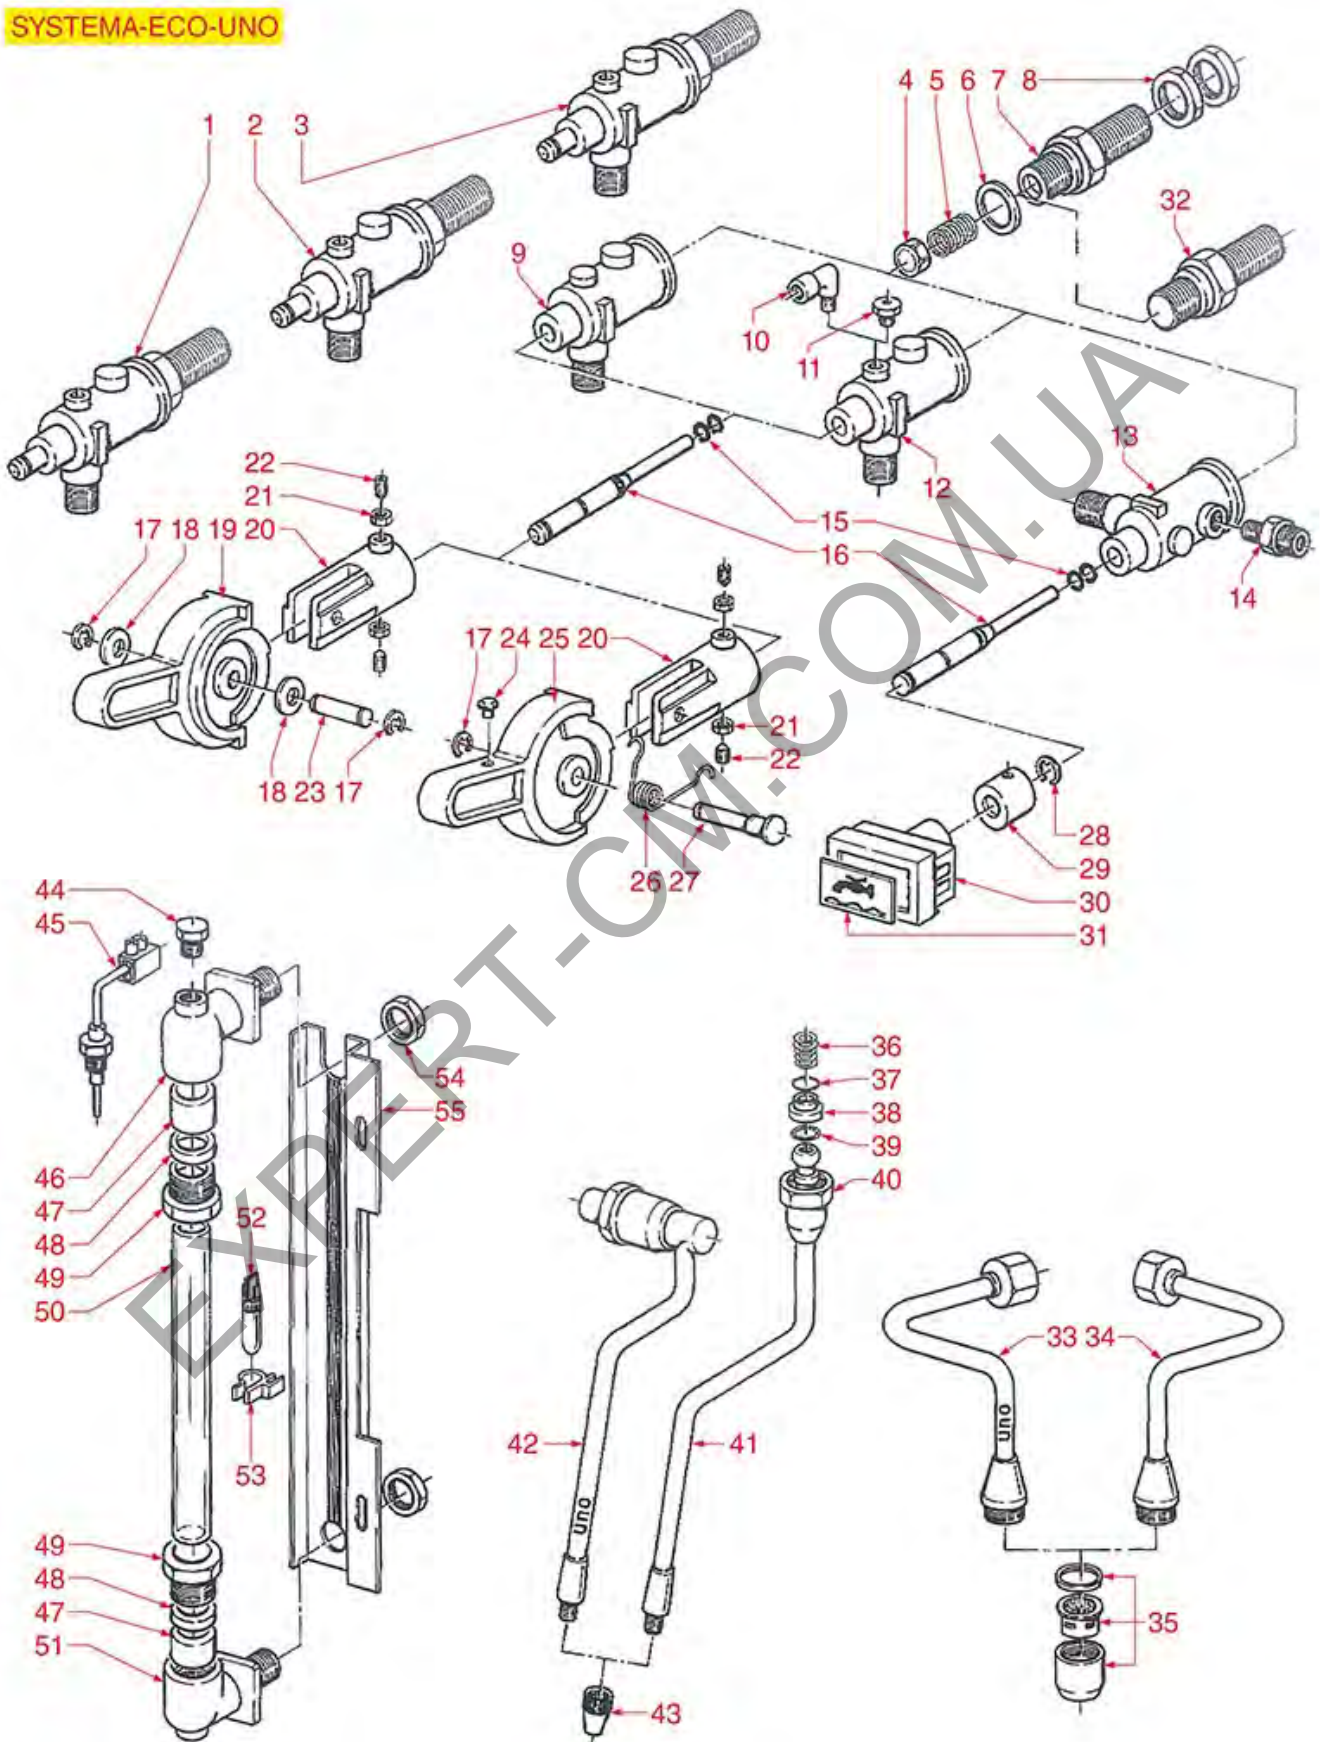

WATER/STEAM TAPS AND LEVEL

SYSTEMA-ECO-UNO

CARIMALI

Position	LF code no.	Description
1	1348301	STEAM TAP
2	3348187	WATER TAP
3	1348303	WATER INLET TAP
4	1186213	GASKET HOLDER
4	1186302	EPDM FLAT GASKET $\varnothing$ 14x4x5 mm
5	1250212	TAP SPRING $\varnothing$ 11.5x31 mm
6	1186214	COPPER FLAT GASKET $\varnothing$ 26x21.5x1.5 mm
11	1523001	NON-RETURN VALVE FOR TAP
14	1349112	FITTING $\varnothing$ 1/4"M-3/8"M
15	1186514	O-RING 02015 SILICON
16	1324016	STEAM TAP SPINDLE
19	1241436	STEAM TAP HANDLE
20	1348336	TAP BODY
26	1250211	TAP HANDLE SPRING
35	1449018	NOZZLE FOR WATER
36	1250212	TAP SPRING $\varnothing$ 11.5x31 mm
37	1186411	O-RING 02031 EPDM
38	1186204	SPRING GUIDE
39	1186215	ROUND PTFE GASKET $\varnothing$ 15x10x2.5 mm
40	1449314	STEAM PIPE FITTING
41	1449832	STEAM PIPE
45	3341011	LEVEL PROBE $\varnothing$ 1/4"M-140 mm
47	1186221	FLAT EPDM GASKET $\varnothing$ 19x11.5x10 mm
48	1186219	CONICAL BRASS WASHER $\varnothing$ 18,5x13x3 mm
50	1520532	LEVEL GLASS $\varnothing$ 12x135 mm
52	3221097	INDICATOR LIGHT NEUTRAL 220V
53	1221507	LAMP HOLDER

EXPERT-CM.COM.UA