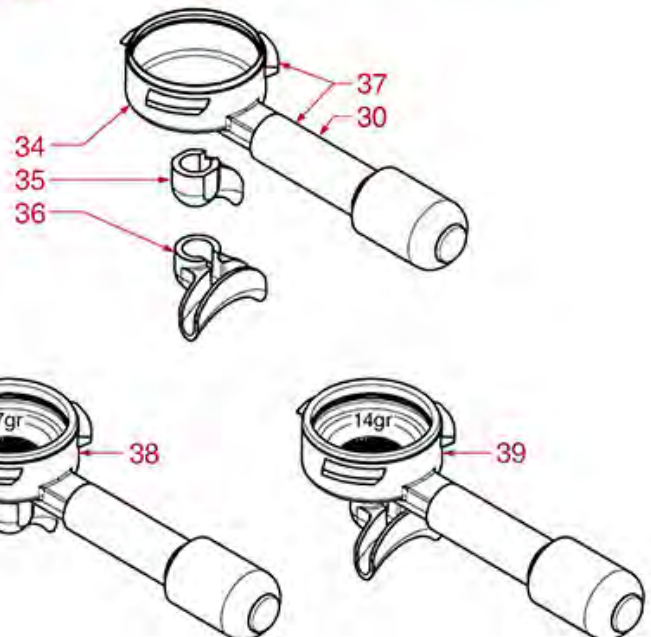

BREWING GROUP SYSTEMA-ECO-UNO

SYSTEMA-ECO-UNO

CARIMALI

Position	LF code no.	Description
2	1186401	O-RING 02093 EPDM
6	1160523	WATER FILTER ø 5.9 mm
7	1500011	JET ø 1/8"M-1/8"M HOLE ø 1.2 mm
7	1500536	NOZZLE M10x1 HOLE ø 0.8 mm
9	1190003	RUBBER SHIM ø 70x57x1 mm EPDM
9	1190006	PAPER SEAL ø 69x57x0.8 mm
10	1186671	FILTER HOLDER GASKET ø 69x57x7.5 mm
11	1186672	O-RING 03193 EPDM
13	3528106	HEXAGONAL HEAD SCREW M5x16
14	1081007	SHOWER SCREEN ø 51.5 mm
15	1528506	STAINLESS STEEL SCREW M5x12 mm
17	1186323	PTFE FLAT GASKET ø 24x18x2 mm
19	1186673	O-RING 06212 EPDM
20	1081036	SHOWER ø 57.5 mm
20	1081536	SHOWER SCREEN ø 57.5 mm
25	1160293	MEMBRANE BLIND FILTER ø 50 mm
28	1160055	1 CUP FILTER 7 gr ø 68x24,5 mm
29	1160056	2 CUPS FILTER 14 g ø 68x24 mm
30	1241502	FILTER HOLDER HANDLE M10
30	1241505	FILTER HOLDER HANDLE M10
31	1250101	FILTER LOCKING SPRING ø 1,00 mm INOX
32	1250002	S/STEEL FILTER LOCKING SPRING ø 1.20 mm
33	1250338	FILTER LOCKING SPRING ø 1.40 mm ST.STEEL
34	1165011	FILTER HOLDER F/COFFEE MACHINES CARIMALI
35	1022059	SPOUT SINGLE ø 3/8"
35	1022550	SPOUT 1 CUP ø 3/8"
36	1022102	DOUBLE SPOUT ø 3/8"
50	1069001	PLASTIC MEASURING SPOON 20 ml
51	1069002	STAINLESS STEEL MEASURING SPOON 20 ml
52	1384003	SHOWER CLEANING BRUSH BLACK
53	1384002	BRUSH FOR MAINTENANCE
54	1384001	SHOWER CLEANING BRUSH
55	1385002	NYLON COFFEE TAMPER ø 50/57 mm
56	1385041	POLISHED ALUMINIUM TAMPER ø 57 mm
56	1385053	ANODIZED ALUMINIUM TAMPER ø 58 mm
57	1385600	DYNAMOMETRIC MANUAL COFFEE TAMPER ø 57mm