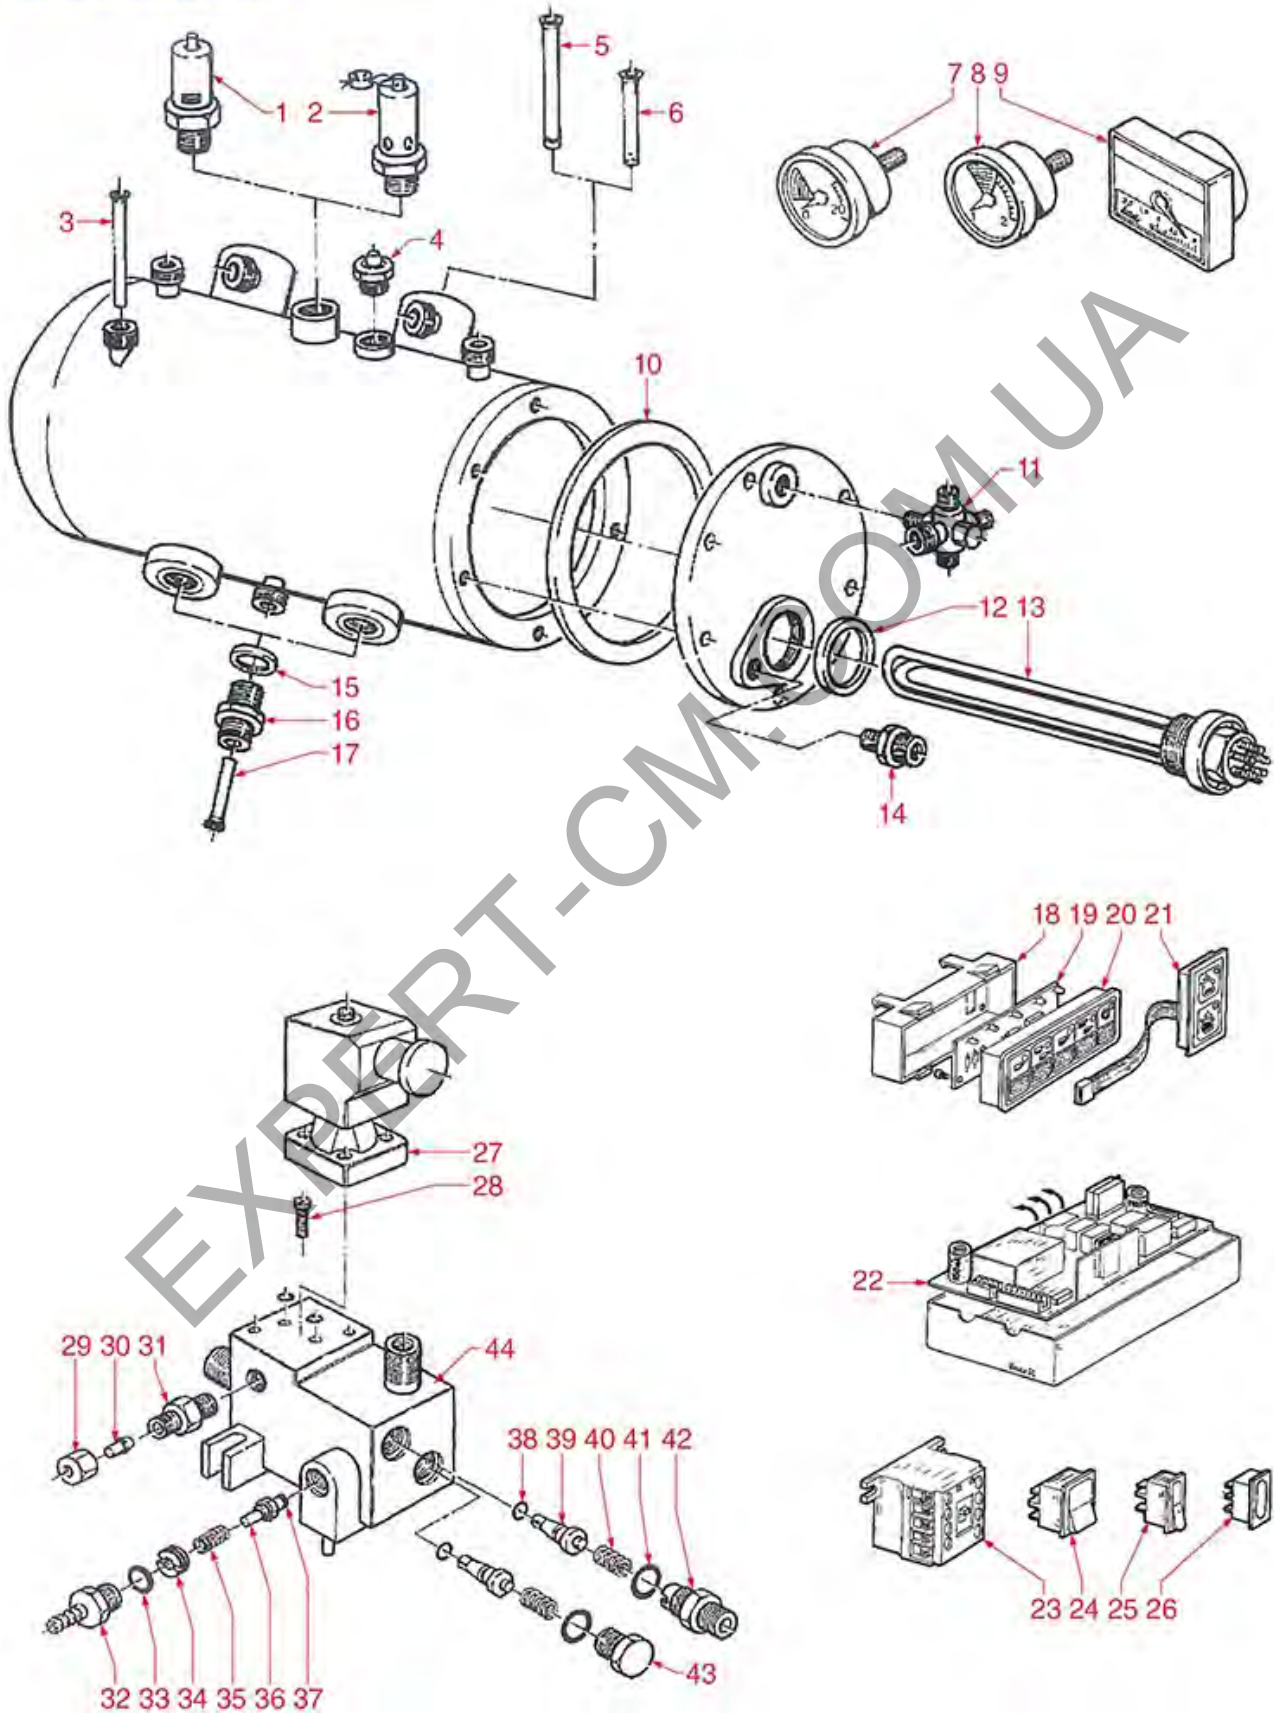

BOILER AND ELECTRICAL PARTS SYSTEMA-ECO

SYSTEMA-ECO-UNO

CARIMALI

Position	LF code no.	Description
1	1523538	BOILER EXHAUST VALVE $\varnothing$ 1/4"M
2	1515100	BOILER VALVE $\varnothing$ 3/8"M 1.8bar CE-PED
4	1523537	EXHAUST VALVE $\varnothing$ 1/4"M
7	1245080	PRESSURE GAUGE PUMP 0÷20 bar $\varnothing$ 41 mm
8	5023799	BOILER PRESSURE GAUGE 0÷2.5 bar $\varnothing$ 41 mm
10	1186568	BOILER GASKET $\varnothing$ 230x177x3 mm
10	1186618	BOILER GASKET $\varnothing$ 142x130x3 mm
12	1186633	FLAT CARBO GASKET $\varnothing$ 53x42x3 mm
13	1755026	HEATING ELEMENT 2000W 230V
13	1755061	HEATING ELEMENT 3000W 230/400V
13	1755063	HEATING ELEMENT 5000W 230/400V
14	1349112	FITTING $\varnothing$ 1/4"M-3/8"M
15	1186620	COPPER FLAT GASKET $\varnothing$ 22x17x1.5 mm
20	1319821	PUSH-BUTTON PANEL 5 BUTTONS
23	5019444	CONTACTOR ABB B6-40-00
24	3319035	ORANGE BIPOLAR SWITCH 16A 250V
25	3319968	SWITCH 1-POLE ORANGE 16A 250V
27	1120279	SOLENOID VALVE ODE 2 WAYS 110/120V 15VA
27	1120352	2-WAY SOLENOID VALVE PARKER 230V 50/60Hz
28	1184006	LOW CYLINDER HEAD SCREW M4x12
33	1186411	O-RING 02031 EPDM
34	1349461	VALVE REGULATION FITTING
35	1250214	EXPANSION VALVE SPRING $\varnothing$ 9.5x10 mm
36	1186218	GASKET HOLDER FOR TAP
37	1186217	BLIND GASKET $\varnothing$ 8x3 mm
39	1523426	NON-RETURN VALVE
40	1250202	SPRING $\varnothing$ 8x30 mm
41	1786154	O-RING 02056 BLACK VITON
44	1348201	WATER INLET TAP

EXPERT-CM.COM.UA