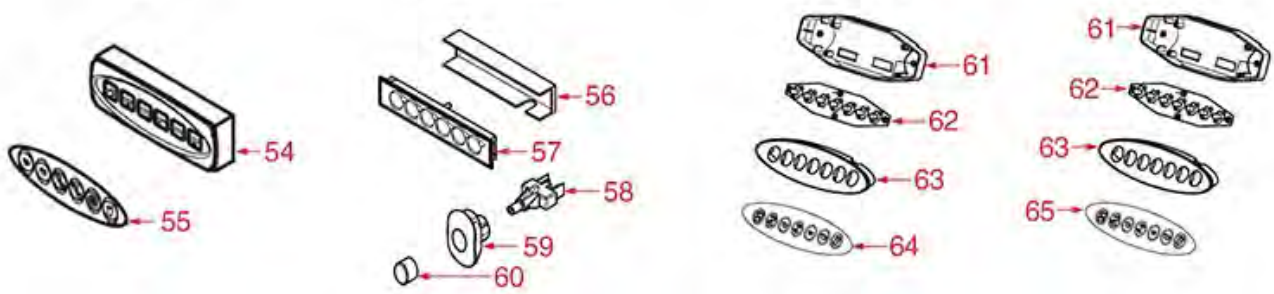

E9

TEMASTYLE

ETABETA

KIKKO