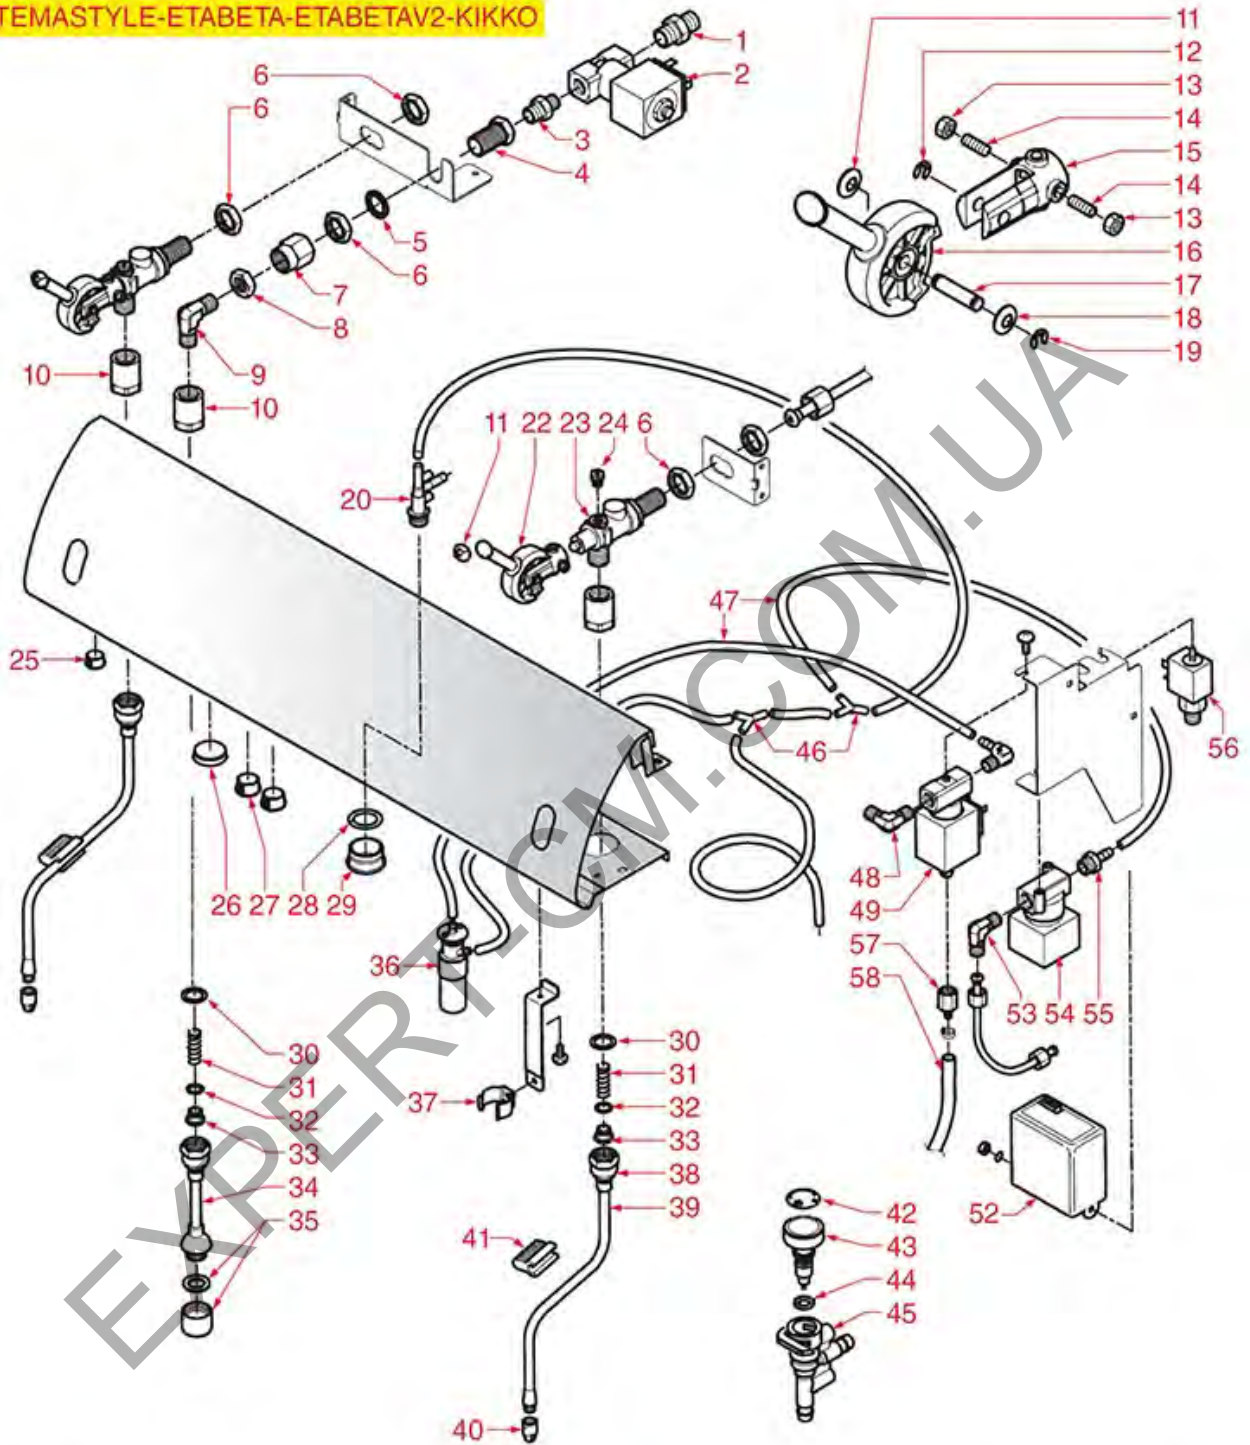

WATER/STEAM TAPS E9-ETABETA-KIKKO

E9-TEMASTYLE-ETABETA-ETABETA V2-KIKKO

0+100°C	0+100°C	...	100	0.20L 2 cups	200	0.10L 1 cup	300	0.25L 2 cups	400
		...	101	0.30L 3 cups	201	---	301	0.35L 3 cups	401
		...	102	0.45L 4 cups	202	0.35L 3 cups	302	0.50L 4 cups	402
		0.60L 6 cups	103	0.60L 6 cups	203	0.60L 6 cups	303	0.75L 6 cups	403
		0.70L 9 cups	104	0.70L 9 cups	204	1.00L 10 cups	304	1.00L 10 cups	404
		1.10L 12 cups	105	1.10L 12 cups	205	1.50L 12 cups	305	1.50L 13 cups	405
		...	106	...	206	---	306	---	406
INOX 18/10	INOX 18/10	INOX AISI 202	INOX 18/10	INOX 18/10	INOX AISI 202	INOX 18/10	INOX 18/10	INOX 18/10	INOX 18/10