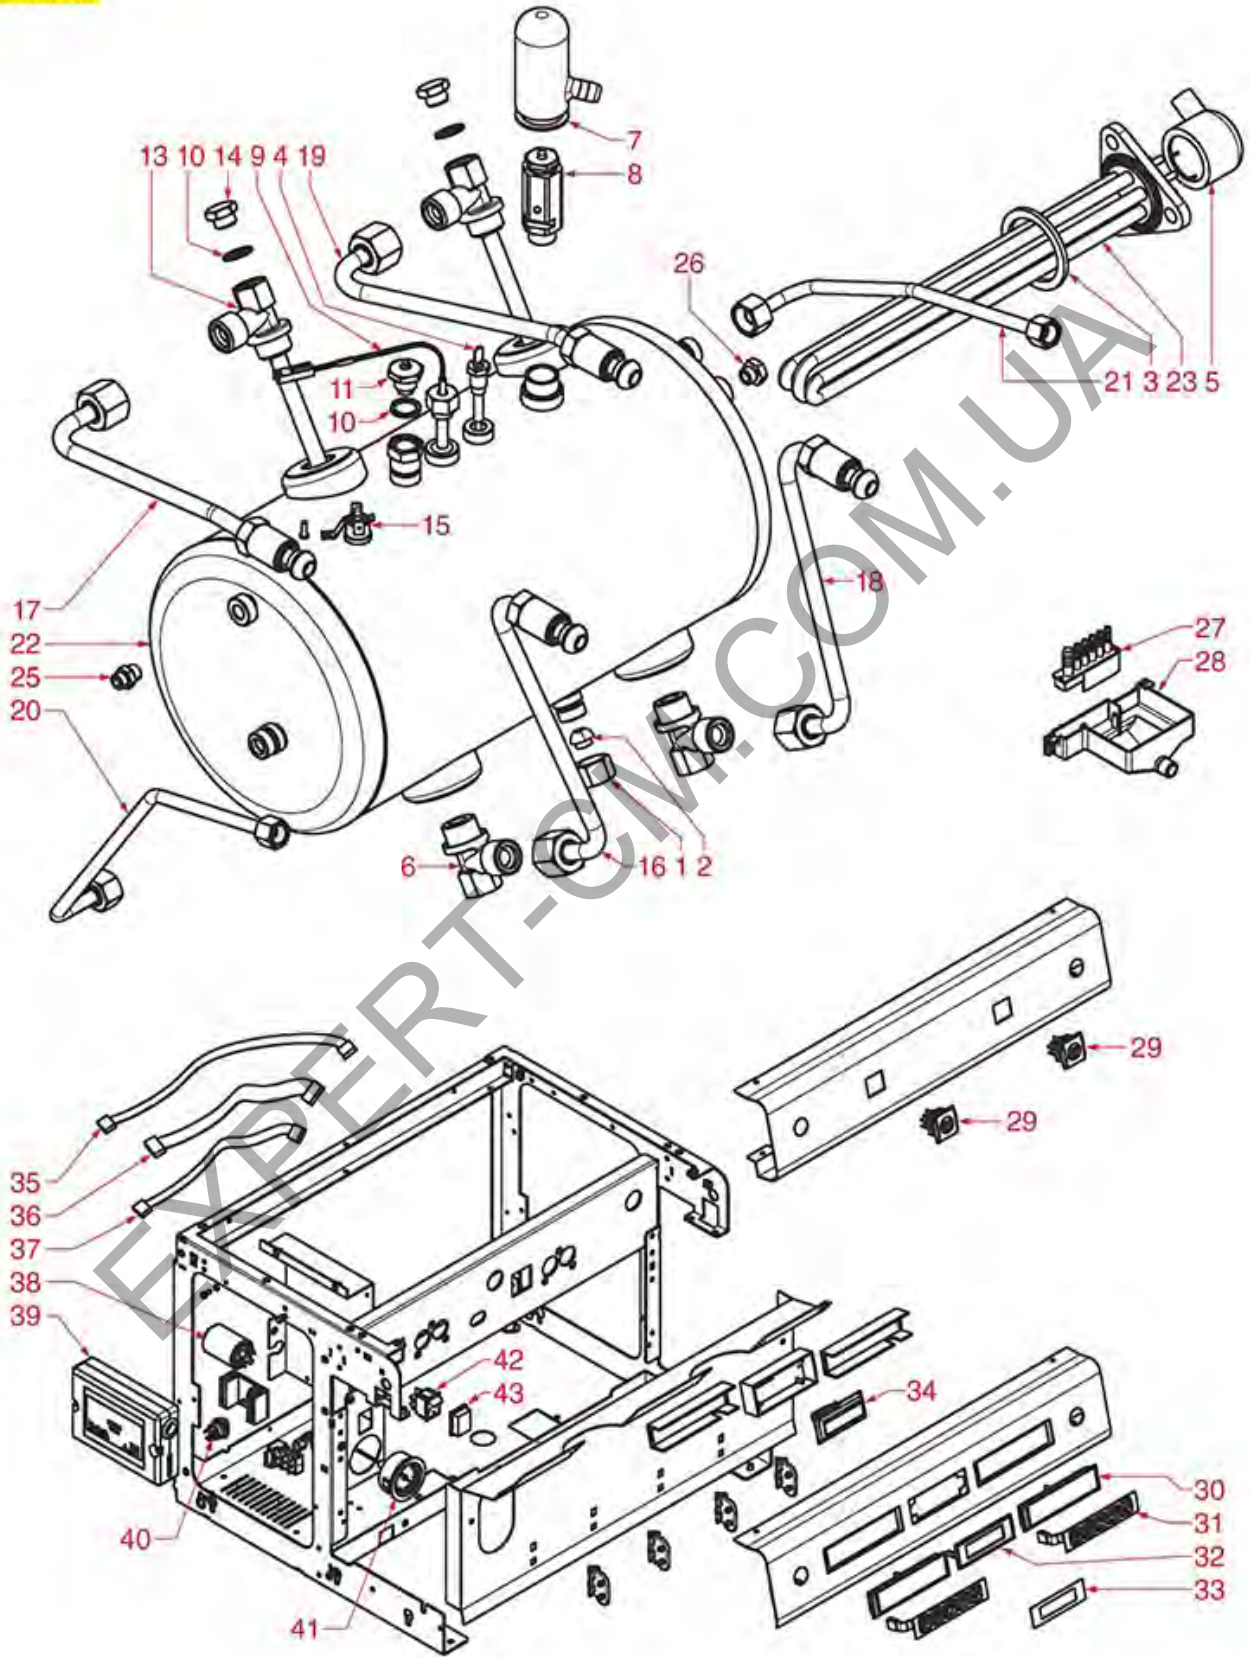

BOILER AND ELECTRICAL PARTS PRATICA

PRATICA

CARIMALI

Position	LF code no.	Description
3	1186608	PTFE FLAT GASKET $\varnothing$ 50x40x2 mm
4	1430009	LEVEL PROBE $\varnothing$ 1/8"M-110 mm
6	1349278	BOILER FITTING $\varnothing$ 1/2"M-1/2"M-1/4"F
8	1515025	BOILER VALVE $\varnothing$ 3/8"M - 1.9 bar CE/PED
9	1397060	TEMPERATURE PROBE
11	1523537	EXHAUST VALVE $\varnothing$ 1/4"M
28	1527047	DRAIN TANK
29	1319646	BIPOLAR SWITCH WHITE 16(4)A 250V
31	1319647	PUSH-BUTTON PANEL MEMBRANE 5 BUTTONS
39	5051761	DOSING CONTROL BOX 2 GROUPS 230V
42	3319035	ORANGE BIPOLAR SWITCH 16A 250V

EXPERT-CM.COM.UA