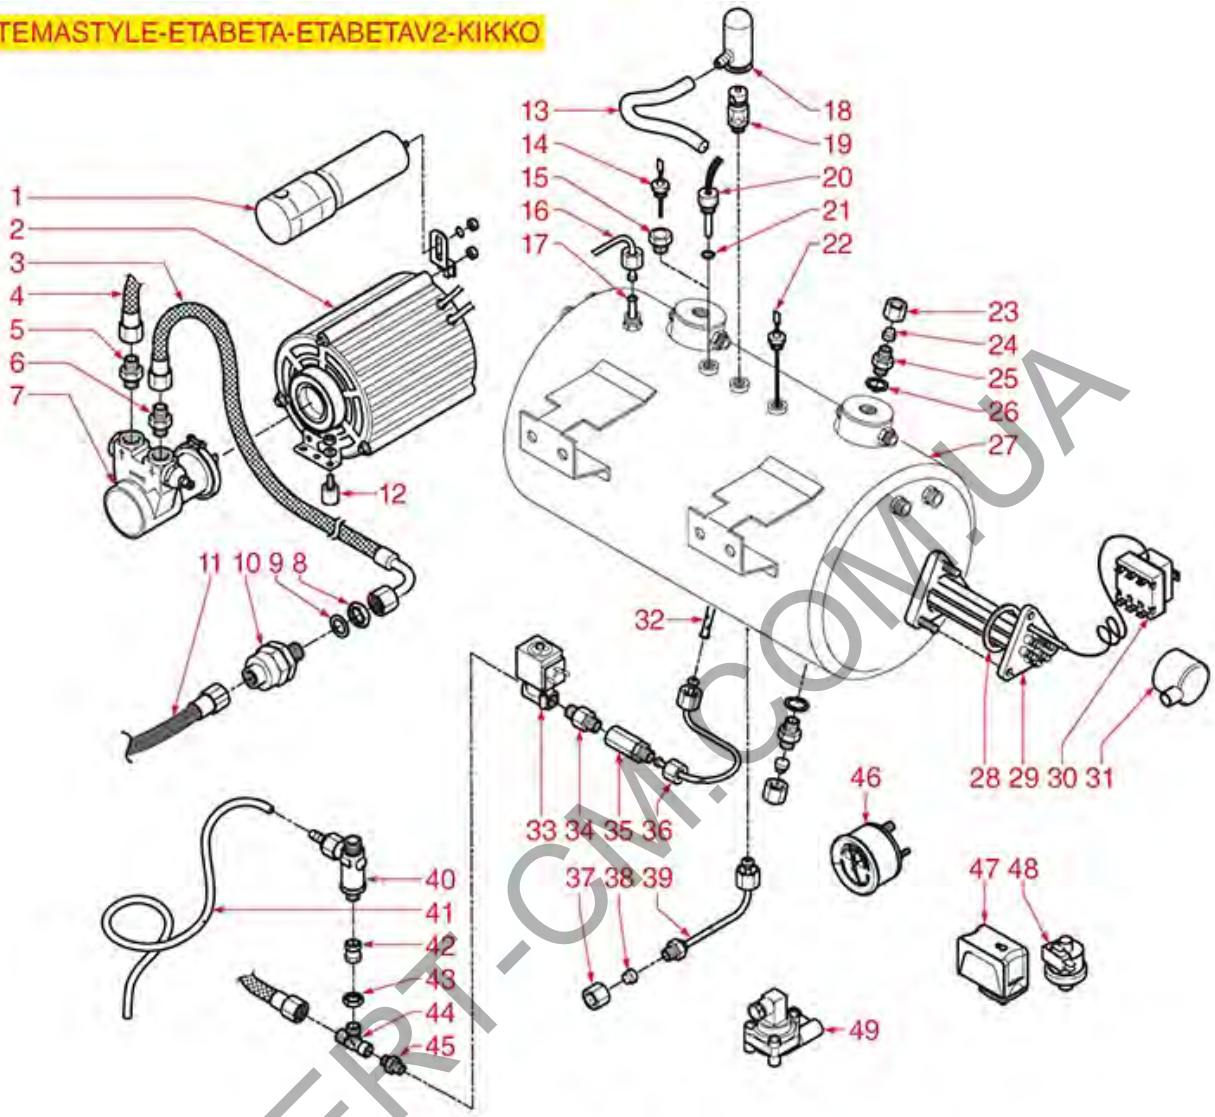

BOILER AND ELECTRICAL PARTS E9-ETABETA-K

E9-TEMASTYLE-ETABETA-ETABETA-V2-KIKKO